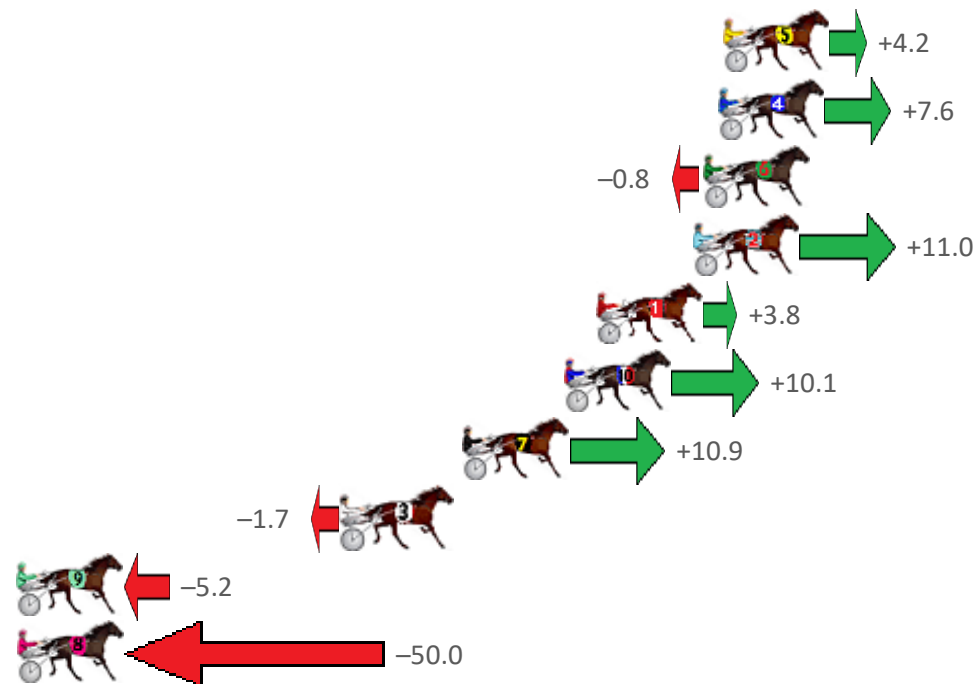

Albion Park Race 2 Distance 1660m

Friday, 23 September 2022

Gross Time: 1:57.80 MileRate: 1:54.20 LeadTime: 3.50s First Qtr: 27.40s Second Qtr: 31.20s Third Qtr: 27.70s Fourth Qtr: 28.00s

NoHorse	Plc	Mar	800 Posi	400 Posi	Time	3rd Qtr	4th Qtr
5 VINDICATE	1	0.0m	4.2m (0)	4.2m (0)	1:57.80	27.70s	27.71s
4 FAST TRACKER	2	0.2m	7.8m (1)	2.8m (1)	1:57.81	27.35s	27.82s
6 CATSEYE BEACH	3	0.8m	0.0m (0)	0.0m (0)	1:57.86	27.70s	28.06s
2 HARRY KANE	4	1.2m	12.2m (1)	7.0m (1)	1:57.89	27.34s	27.60s
1 BRIDGE COIN	5	5.0m	8.8m (0)	8.6m (0)	1:58.17	27.69s	27.75s
10 HEZ ON THE BUZZER	6	6.3m	16.4m (1)	11.2m (1)	1:58.26	27.34s	27.66s
7 MIGHTY GEORGE	7	10.3m	21.2m (1)	15.4m (1)	1:58.56	27.30s	27.64s
3 CAPTAIN OH CAPTAI	8	15.1m	13.4m (0)	13.4m (0)	1:58.91	27.70s	28.12s
9 MAJOR MISCHIEF	9	29.4m	24.2m (0)	26.0m (0)	1:59.96	27.82s	28.24s
8 TUNGSTEN TERROR	10	110.0m	60.0m (0)	85.0m (0)	2:05.90	29.42s	29.74s

Finish Position and metres gained from 800m

Home of PJ Harness Analyser
Want to know how successful PJ Harness Analyser is?
Click here for regular updates

www.pjdata.com.au
admin@pjdata.com.au
www.facebook.com/PJHarnessRacing