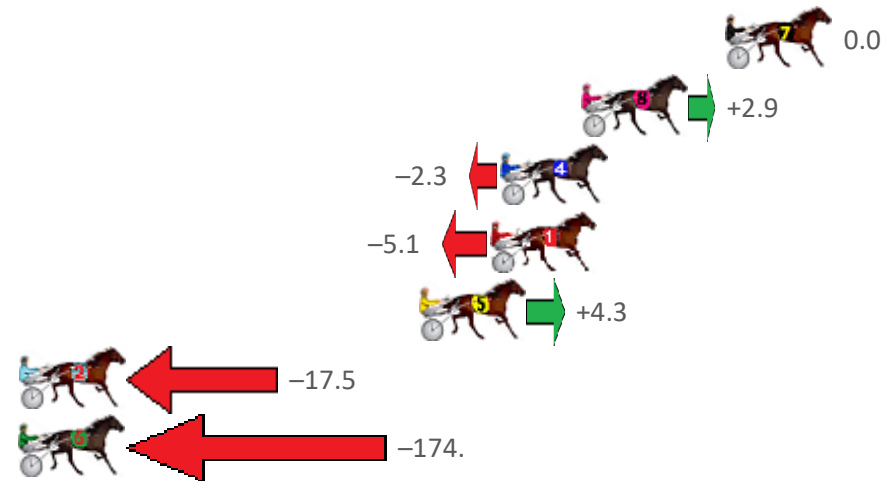

Albion Park Race 7 Distance 1660m

Friday, 23 September 2022

Gross Time: 2:00.00 MileRate: 1:56.30 LeadTime: 3.50s First Qtr: 28.10s Second Qtr: 31.50s Third Qtr: 28.80s Fourth Qtr: 28.10s

NoHorse	Plc	Mar	800 Posi	400 Posi	Time	3rd Qtr	4th Qtr
7 CHAL BE	1	0.0m	0.0m (0)	0.0m (0)	2:00.00	28.80s	28.10s
8 SHARP SHOOTER	2	5.7m	8.6m (0)	8.8m (0)	2:00.42	28.81s	27.88s
4 ROLLED IN GOLD	3	8.9m	6.6m (1)	1.8m (1)	2:00.66	28.47s	28.60s
1 KOTARE ELITE	4	9.3m	4.2m (0)	4.4m (0)	2:00.69	28.82s	28.44s
5 DOOLITTLE DOOZZIE	5	12.1m	16.4m (1)	14.2m (1)	2:00.89	28.64s	27.95s
2 SHESHERZ	6	29.1m	11.6m (1)	9.8m (1)	2:02.15	28.69s	29.45s
6 GOZO SUNSHINE	7	188.0m	13.4m (0)	40.0m (0)	2:13.89	30.81s	38.44s

Finish Position and metres gained from 800m

Home of PJ Harness Analyser

Want to know how successful PJ Harness Analyser is?

Click here for regular updates

www.pjdata.com.au
admin@pjdata.com.au
www.facebook.com/PJHarnessRacing