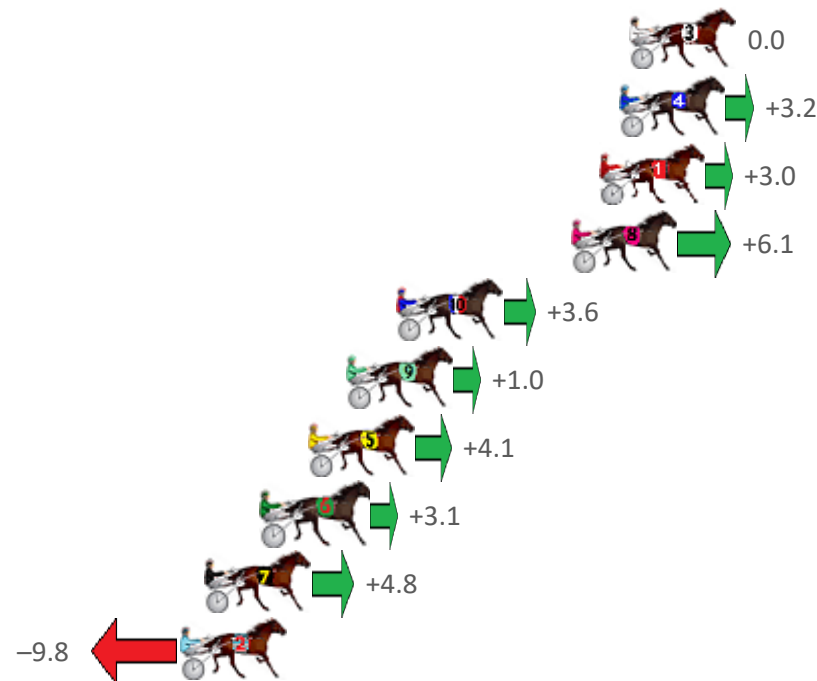

Albion Park Race 1 Distance 1660m

Friday, 23 September 2022

Gross Time: 1:59.40 MileRate: 1:55.70 LeadTime: 3.50s First Qtr: 28.80s Second Qtr: 31.50s Third Qtr: 28.40s Fourth Qtr: 27.20s

NoHorse	Plc	Mar	800 Posi	400 Posi	Time	3rd Qtr	4th Qtr
3 TIMZEE	1	0.0m	0.0m (0)	0.0m (0)	1:59.40	28.40s	27.20s
4 HESTON ZOOLANDE	2	0.4m	3.6m (1)	0.6m (1)	1:59.43	28.19s	27.19s
1 SQUARE DEALER	3	1.2m	4.2m (0)	4.4m (0)	1:59.49	28.41s	26.98s
8 THE HIGH COMMAN	4	2.3m	8.4m (0)	8.8m (0)	1:59.56	28.42s	26.76s
10 MUMMYS BOY	5	9.2m	12.8m (0)	13.4m (0)	2:00.06	28.44s	26.92s
9 TEARAWAY DIAMON	6	11.2m	12.2m (1)	10.8m (2)	2:00.20	28.30s	27.23s
5 AWAYWEGO	7	12.7m	16.8m (1)	15.4m (1)	2:00.31	28.30s	27.02s
6 WHICH HUNT	8	14.5m	17.6m (0)	18.0m (0)	2:00.44	28.42s	26.96s
7 ISOLATION	9	16.8m	21.6m (1)	18.4m (2)	2:00.60	28.18s	27.09s
2 CLOWNS TOTHE LEF	10	17.8m	8.0m (1)	7.0m (1)	2:00.67	28.35s	27.93s

Finish Position and metres gained from 800m

Home of PJ Harness Analyser

Want to know how successful PJ Harness Analyser is?

Click here for regular updates

www.pjdata.com.au
admin@pjdata.com.au
www.facebook.com/PJHarnessRacing