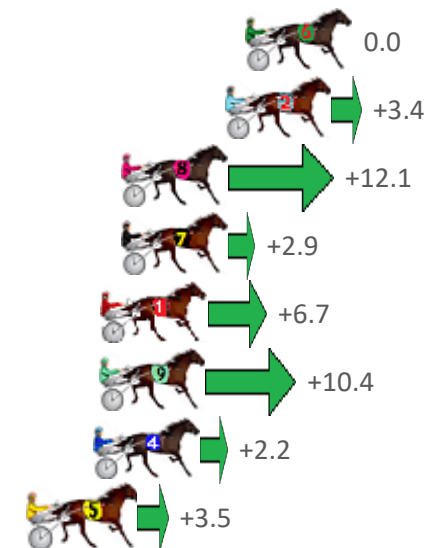

Albion Park Race 6 Distance 1660m

Friday, 23 September 2022

Gross Time: 2:03.50 MileRate: 1:59.70 LeadTime: -6.50s First Qtr: 38.20s Second Qtr: 32.50s Third Qtr: 30.40s Fourth Qtr: 28.90s

NoHorse	Plc	Mar	800 Posi	400 Posi	Time	3rd Qtr	4th Qtr
6 ELPIKE SALLY	1	0.0m	0.0m (0)	0.0m (0)	2:03.50	30.40s	28.90s
2 LITTLEDEE	2	0.8m	4.2m (0)	4.6m (0)	2:03.56	30.42s	28.63s
8 JET FORCE	3	4.9m	17.0m (0)	12.8m (2)	2:03.87	30.08s	28.33s
7 LORD DENZEL	4	4.9m	7.8m (1)	3.8m (1)	2:03.87	30.11s	28.98s
1 THE CROM	5	5.7m	12.4m (0)	14.6m (0)	2:03.93	30.55s	28.26s
9 THE MACH ARMY	6	5.8m	16.2m (1)	6.4m (2)	2:03.94	29.68s	28.86s
4 MOLLIDOR	7	6.0m	8.2m (0)	9.8m (0)	2:03.96	30.51s	28.63s
5 VALKYRIE HANOVER	8	8.5m	12.0m (1)	8.6m (1)	2:04.14	30.15s	28.89s

Finish Position and metres gained from 800m

Home of PJ Harness Analyser

Want to know how successful PJ Harness Analyser is?

[Click here for regular updates](#)

www.pjdata.com.au
admin@pjdata.com.au
www.facebook.com/PJHarnessRacing