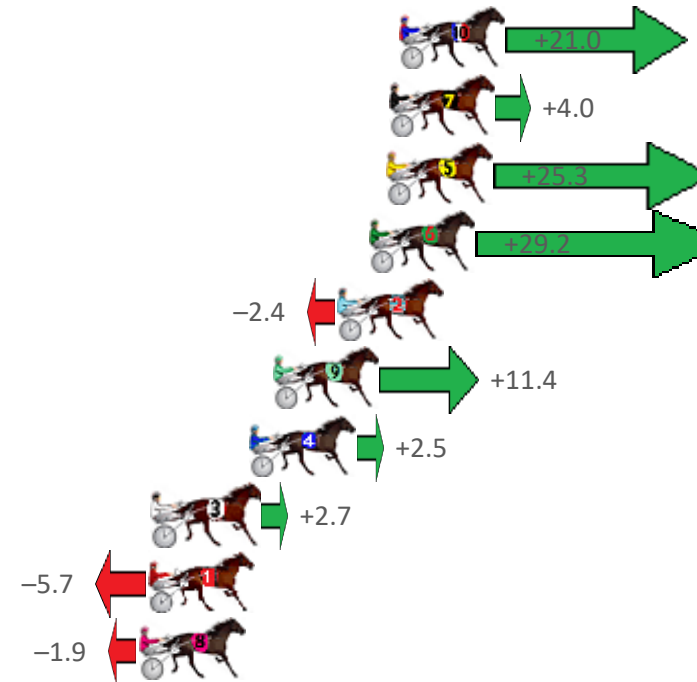

Albion Park Race 4 Distance 1660m

Friday, 23 September 2022

Gross Time: 2:00.30 MileRate: 1:56.60 LeadTime: 3.50s First Qtr: 27.40s Second Qtr: 31.30s Third Qtr: 29.10s Fourth Qtr: 29.00s

NoHorse	Plc	Mar	800 Posi	400 Posi	Time	3rd Qtr	4th Qtr
10 THE HARRIS HAWK	1	0.0m	21.0m (1)	2.8m (2)	2:00.30	27.79s	28.80s
7 WHERE'S TASCOTT	2	0.4m	4.4m (1)	3.4m (1)	2:00.33	29.03s	28.78s
5 SCHOOPY	3	0.5m	25.8m (1)	8.6m (2)	2:00.34	27.86s	28.42s
6 GABBYS IDEAL	4	1.2m	30.4m (1)	13.2m (2)	2:00.39	27.86s	28.13s
2 SIGNOR JUJON	5	2.4m	0.0m (0)	0.0m (0)	2:00.48	29.10s	29.17s
9 MY ULTIMATE CLIPP	6	5.0m	16.4m (1)	15.6m (0)	2:00.68	29.04s	28.24s
4 HIT THE TRACK	7	5.9m	8.4m (1)	8.2m (1)	2:00.75	29.09s	28.83s
3 KOOKABURRAPRINC	8	9.7m	12.4m (1)	12.0m (1)	2:01.04	29.07s	28.83s
1 HANDSOME HARRY	9	9.9m	4.2m (0)	7.0m (0)	2:01.05	29.30s	29.21s
8 FOR NO REASON	10	10.3m	8.4m (0)	11.4m (0)	2:01.08	29.32s	28.92s

Finish Position and metres gained from 800m

Home of PJ Harness Analyser
Want to know how successful PJ Harness Analyser is?
Click here for regular updates

www.pjdata.com.au
admin@pjdata.com.au
www.facebook.com/PJHarnessRacing

RISE Digital, Harness Racing Australia nor the provider accepts any responsibility for the completeness or accuracy of any of the information contained herein, and makes no representations about its suitability for any particular purpose. Users should make their own judgements about those matters and/or seek independent advice. You assume all risks associated with use of data provided on this page