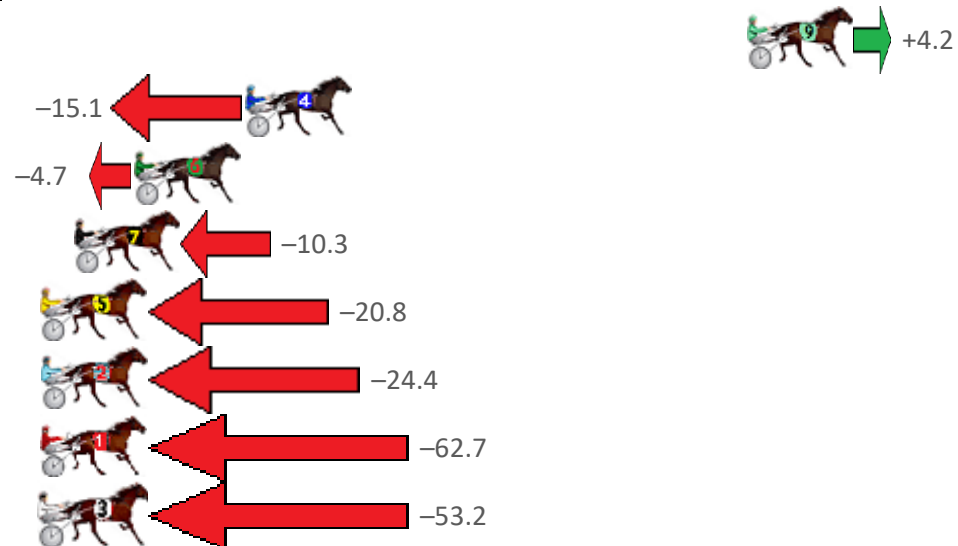

Albion Park Race 8 Distance 1660m

Friday, 23 September 2022

Gross Time: 2:00.50 MileRate: 1:56.80 LeadTime: 3.30s First Qtr: 28.40s Second Qtr: 30.20s Third Qtr: 29.20s Fourth Qtr: 29.40s

NoHorse	Plc	Mar	800 Posi	400 Posi	Time	3rd Qtr	4th Qtr
9 DARGOS PET	1	0.0m	4.2m (0)	0.0m (0)	2:00.50	28.89s	29.40s
4 MELTON MAX GENT	2	19.9m	4.8m (1)	3.4m (1)	2:02.03	29.09s	30.61s
6 CIRCLE LINE	3	24.3m	19.6m (1)	12.4m (3)	2:02.37	28.67s	30.27s
7 ALWAYS AT NIGHT	4	26.7m	16.4m (0)	12.4m (0)	2:02.56	28.91s	30.45s
5 RISKY BUZINESS	5	29.2m	8.4m (0)	16.6m (1)	2:02.75	29.79s	30.32s
2 OFFICE BAD BOY	6	34.0m	9.6m (1)	9.2m (2)	2:03.12	29.16s	31.21s
1 WILD ABOUT TOWN	7	62.7m	0.0m (0)	12.4m (1)	2:05.33	30.09s	33.08s
3 IMA CHICK MAGNET	8	68.4m	15.2m (1)	14.0m (2)	2:05.77	29.10s	33.38s

Finish Position and metres gained from 800m

Home of PJ Harness Analyser

Want to know how successful PJ Harness Analyser is?

Click here for regular updates

www.pjdata.com.au
admin@pjdata.com.au
www.facebook.com/PJHarnessRacing