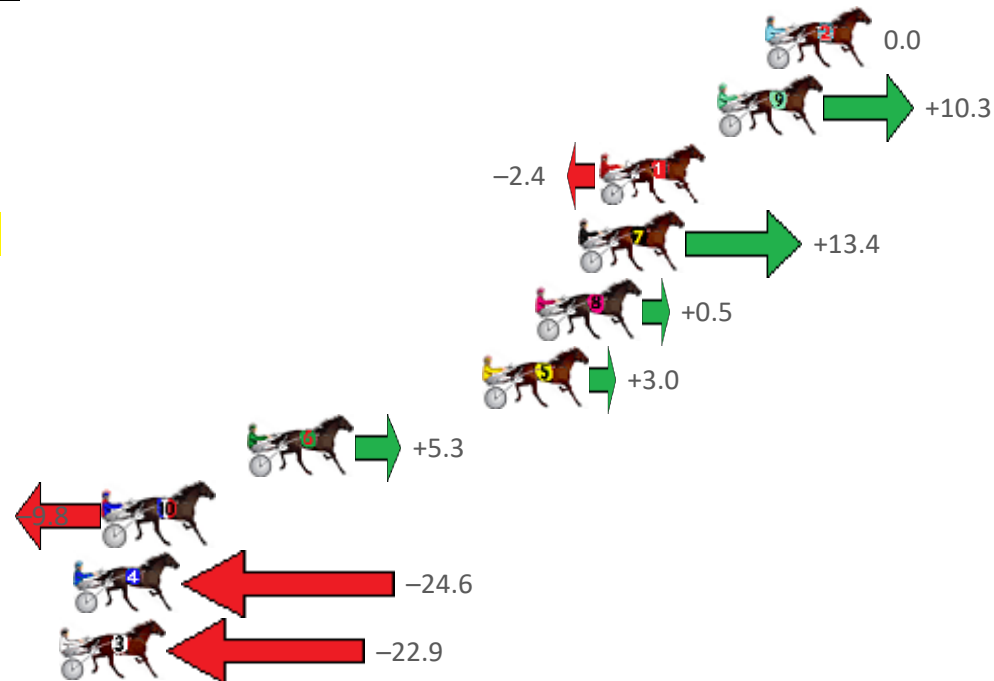

Albion Park Race 5 Distance 1660m

Friday, 23 September 2022

Gross Time: 1:59.40 MileRate: 1:55.80 LeadTime: 3.40s First Qtr: 28.60s Second Qtr: 29.60s Third Qtr: 28.80s Fourth Qtr: 29.00s

NoHorse	Plc	Mar	800 Posi	400 Posi	Time	3rd Qtr	4th Qtr
2 MAJOR SLIP UP	1	0.0m	0.0m (0)	0.0m (0)	1:59.40	28.80s	29.00s
9 ONLY ONE DON	2	1.9m	12.2m (1)	5.4m (2)	1:59.54	28.31s	28.75s
1 JUST ONE GOOD ON	3	6.6m	4.2m (0)	4.4m (0)	1:59.90	28.81s	29.16s
7 CALVERT HOT SHOT	4	7.4m	20.8m (1)	15.2m (2)	1:59.96	28.40s	28.44s
8 WONDERWOMAN J	5	9.1m	9.6m (0)	9.0m (0)	2:00.09	28.76s	29.01s
5 CROSSED LEGS	6	11.2m	14.2m (0)	13.4m (0)	2:00.25	28.74s	28.84s
6 SPRINGFIELD SPIRIT	7	20.5m	25.8m (1)	15.2m (1)	2:00.96	28.04s	29.38s
10 TURBO BROMAC	8	26.2m	16.4m (1)	10.8m (2)	2:01.39	28.39s	30.11s
4 JACOBS THUNDER	9	27.4m	2.8m (1)	4.6m (1)	2:01.48	28.92s	30.64s
3 JANG PEL	10	30.5m	7.6m (1)	8.8m (1)	2:01.72	28.88s	30.56s

Finish Position and metres gained from 800m

Home of PJ Harness Analyser
Want to know how successful PJ Harness Analyser is?
Click here for regular updates

www.pjdata.com.au
admin@pjdata.com.au
www.facebook.com/PJHarnessRacing