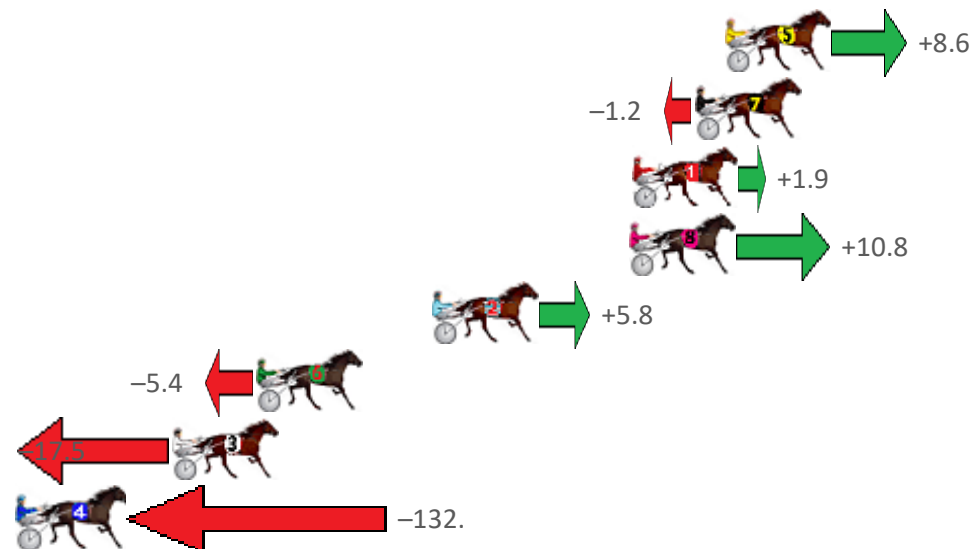

Albion Park Race 9 Distance 2138m

Friday, 23 September 2022

Gross Time: 2:42.70 MileRate: 2:01.40 LeadTime: 43.20s First Qtr: 30.80s Second Qtr: 30.20s Third Qtr: 29.10s Fourth Qtr: 29.40s

No	Horse	Plc	Mar	800 Posi	400 Posi	Time	3rd Qtr	4th Qtr
5	FATHER CHRISTMAS	1	0.0m	8.6m (1)	8.8m (2)	2:42.70	29.12s	28.76s
7	KING OF THE NORTH	2	1.2m	0.0m (0)	0.0m (0)	2:42.79	29.10s	29.49s
1	MILLY AN EYRE	3	3.7m	5.6m (0)	4.6m (0)	2:42.99	29.03s	29.33s
8	RED CASTLETON	4	3.8m	14.6m (0)	9.4m (0)	2:42.99	28.72s	28.99s
2	HELLO JOLENE JOLE	5	11.6m	17.4m (1)	10.6m (3)	2:43.59	28.61s	29.47s
6	RILEY MOMENT	6	18.6m	13.2m (1)	12.8m (1)	2:44.13	29.07s	29.82s
3	IM THE COMMANDO	7	21.9m	4.4m (1)	5.8m (1)	2:44.39	29.20s	30.58s
4	RIGONDEAUX	8	142.7m	10.2m (0)	80.0m (0)	2:53.70	34.15s	33.98s

Finish Position and metres gained from 800m

Home of PJ Harness Analyser
Want to know how successful PJ Harness Analyser is?
Click here for regular updates

www.pjdata.com.au
admin@pjdata.com.au
www.facebook.com/PJHarnessRacing