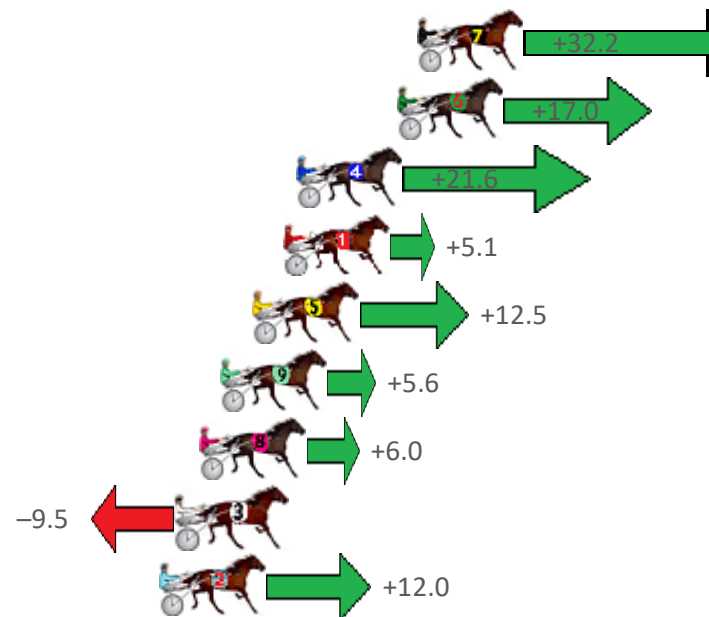

Albion Park Race 3 Distance 2138m

Friday, 23 September 2022

Gross Time: 2:35.80 MileRate: 1:57.30 LeadTime: 39.10s First Qtr: 30.40s Second Qtr: 27.70s Third Qtr: 28.40s Fourth Qtr: 30.20s

NoHorse	Plc	Mar	800 Posi	400 Posi	Time	3rd Qtr	4th Qtr
7 CONGO LINE	1	0.0m	32.2m (1)	18.8m (2)	2:35.80	27.47s	28.79s
6 LUXURY LAD	2	0.8m	17.8m (1)	10.0m (2)	2:35.86	27.85s	29.51s
4 VOODOO FELLA	3	4.8m	26.4m (1)	14.6m (2)	2:36.18	27.56s	29.46s
1 SHAKALAKABOOMB	4	5.3m	10.4m (0)	6.4m (0)	2:36.22	28.11s	30.12s
5 RECIPE FOR DREAMI	5	6.5m	19.0m (0)	14.8m (0)	2:36.31	28.11s	29.58s
9 HIGH ON MONTANA	6	7.8m	13.4m (1)	9.0m (1)	2:36.42	28.08s	30.11s
8 MISTER CAUTIOUS	7	8.6m	14.6m (0)	10.6m (0)	2:36.48	28.11s	30.05s
3 PEBBLE SANDS	8	9.5m	0.0m (0)	0.0m (0)	2:36.55	28.38s	30.91s
2 BUKTHSYSTEM	9	10.2m	22.2m (1)	14.6m (1)	2:36.61	27.86s	29.87s

Finish Position and metres gained from 800m

Home of PJ Harness Analyser

Want to know how successful PJ Harness Analyser is?

Click here for regular updates

www.pjdata.com.au
admin@pjdata.com.au
www.facebook.com/PJHarnessRacing

RISE Digital, Harness Racing Australia nor the provider accepts any responsibility for the completeness or accuracy of any of the information contained herein, and makes no representations about its suitability for any particular purpose. Users should make their own judgements about those matters and/or seek independent advice. You assume all risks associated with use of data provided on this page