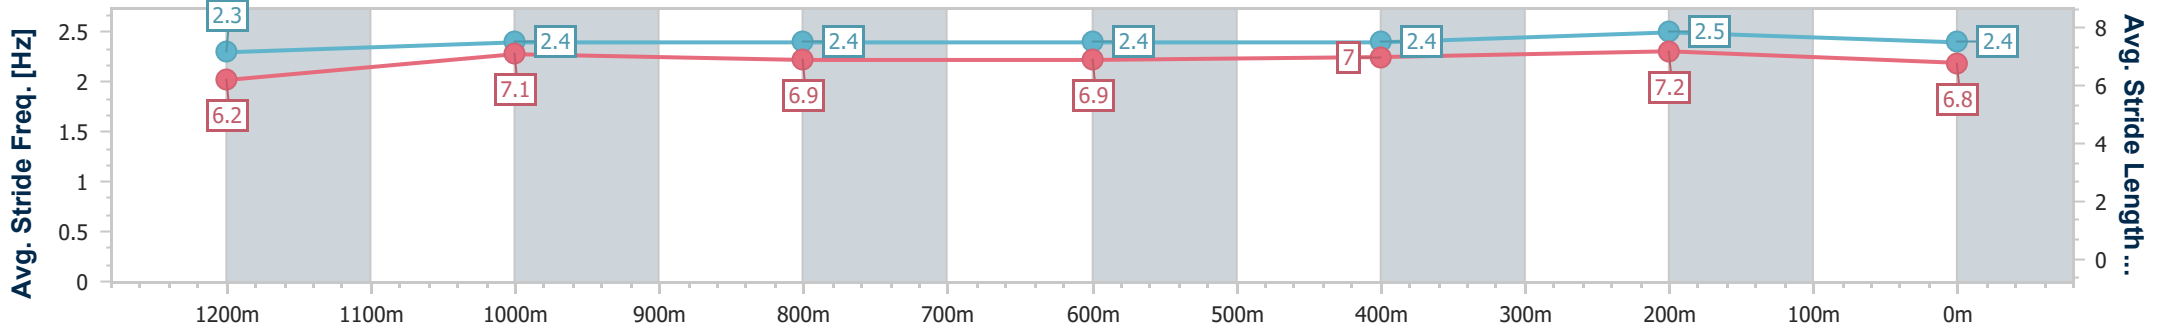

Horse/Jockey Name	Enterprise Bella
Final Rank	4
Fastest Section Time (Section)	0:11.18 (400m)
Top Speed [km/h] (Section)	65.7 (400m)
Race State	Finished

Sunshine Coast QLD Professional
Race 5: KBL THOROUGHBREDS Class 2 Handicap - 1400m
16 December 2022 - 19:39
Track Rating: GOOD (4), Weather: Fine - (night racing), Rail
Position: 8 METRES ENTIRE COURSE

Section	Overall	1200m	1000m	800m	600m	400m	200m
Section Times	1:25.80 [4] (0:14.21)	1:11.59 [5] (0:11.63)	0:59.96 [4] (0:12.21)	0:47.75 [4] (0:12.53)	0:35.22 [5] (0:11.90)	0:23.32 [5] (0:11.18)	0:12.14 [2] (0:12.14)
Average Speed [km/h]	50.7	62.0	59.5	58.6	61.1	64.4	59.3
Top Speed [km/h]	61.9	63.9	61.8	60.3	64.6	65.7	63.2
Avg. Dist. to Rail [m]	8.0	4.5	3.3	3.5	1.7	3.0	3.0
Avg. Stride Freq. [Hz]	2.3	2.4	2.4	2.4	2.4	2.5	2.4
Avg. Stride Length [m]	6.2	7.1	6.9	6.9	7.0	7.2	6.8

- [ ] Ranking at each section and finish
- -.-.- No data available at this section
- NA No data available