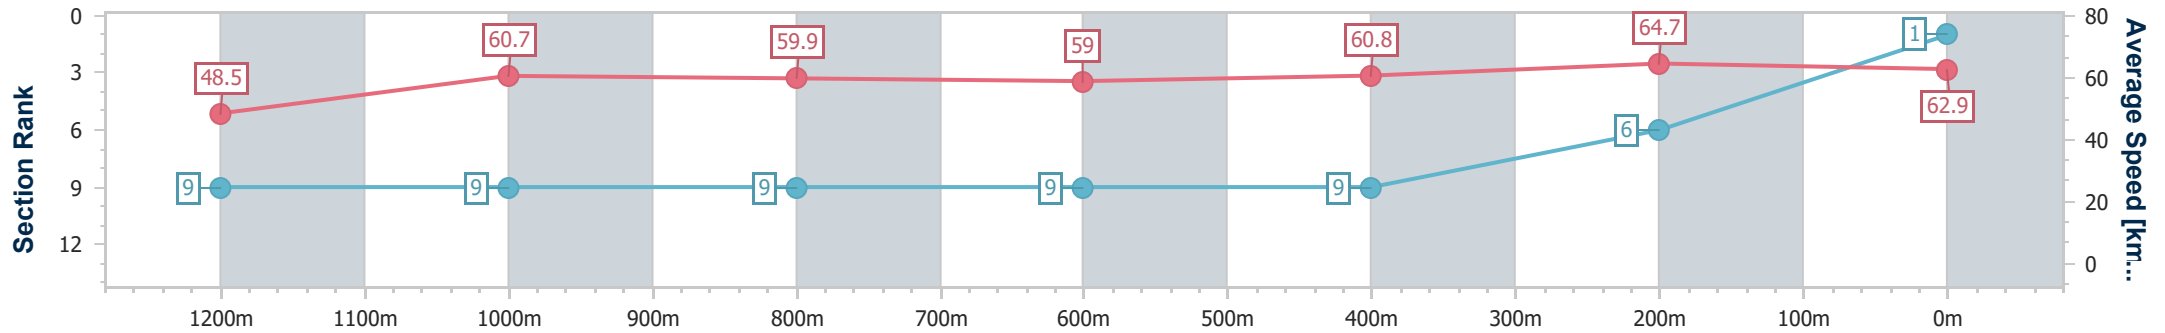

Horse/Jockey Name	Jolly Rupert
Final Rank	1
Fastest Section Time (Section)	0:11.13 (400m)
Top Speed [km/h] (Section)	66.4 (200m)
Race State	Finished

Sunshine Coast QLD Professional
Race 5: KBL THOROUGHBREDS Class 2 Handicap - 1400m
16 December 2022 - 19:39
Track Rating: GOOD (4), Weather: Fine - (night racing), Rail
Position: 8 METRES ENTIRE COURSE

Section	Overall	1200m	1000m	800m	600m	400m	200m
Section Times	1:25.48 [1] (0:14.83)	1:10.65 [9] (0:11.88)	0:58.77 [9] (0:12.06)	0:46.71 [9] (0:12.30)	0:34.41 [9] (0:11.83)	0:22.58 [9] (0:11.13)	0:11.45 [6] (0:11.45)
Average Speed [km/h]	48.5	60.7	59.9	59.0	60.8	64.7	62.9
Top Speed [km/h]	62.4	62.0	62.0	61.8	64.1	66.4	66.4
Avg. Dist. to Rail [m]	3.0	2.4	2.0	1.1	0.3	3.7	5.5
Avg. Stride Freq. [Hz]	2.2	2.4	2.4	2.3	2.3	2.5	2.5
Avg. Stride Length [m]	6.1	7.1	7.1	7.1	7.2	7.3	7.1

- [ ] Ranking at each section and finish
- -.-.- No data available at this section
- NA No data available