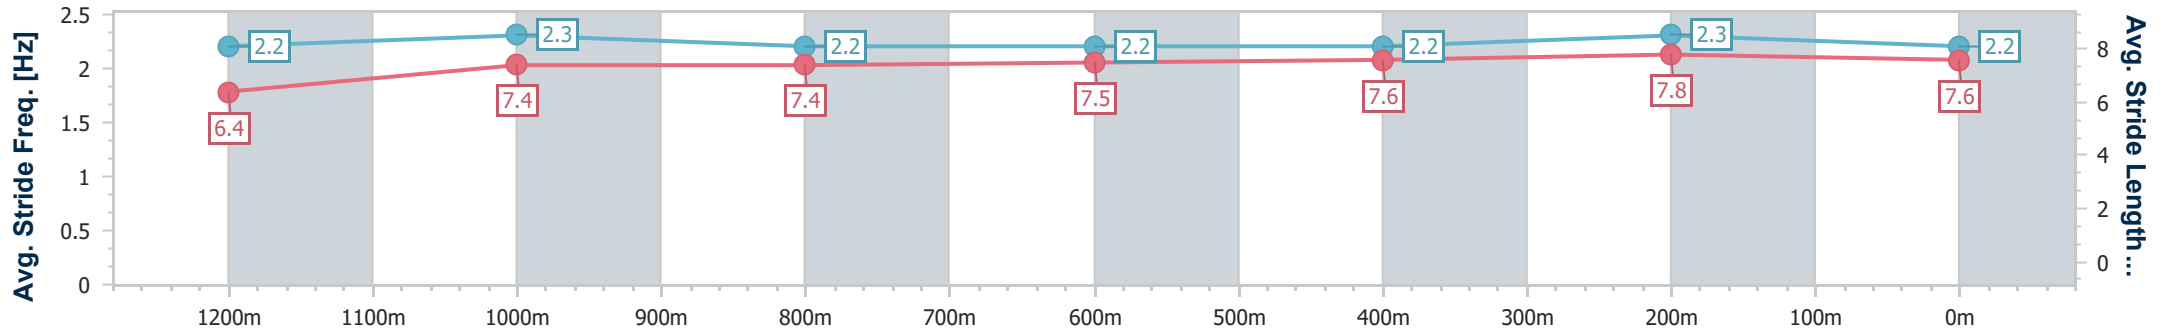

Horse/Jockey Name	Gauntlet
Final Rank	3
Fastest Section Time (Section)	0:11.20 (400m)
Top Speed [km/h] (Section)	65.8 (400m)
Race State	Finished

Sunshine Coast QLD Professional
Race 5: KBL THOROUGHBREDS Class 2 Handicap - 1400m
16 December 2022 - 19:39
Track Rating: GOOD (4), Weather: Fine - (night racing), Rail
Position: 8 METRES ENTIRE COURSE

Section	Overall	1200m	1000m	800m	600m	400m	200m
Section Times	1:25.76 [3] (0:14.27)	1:11.49 [7] (0:11.99)	0:59.50 [8] (0:12.22)	0:47.28 [8] (0:12.32)	0:34.96 [8] (0:11.74)	0:23.22 [8] (0:11.20)	0:12.02 [3] (0:12.02)
Average Speed [km/h]	50.5	60.0	59.4	59.1	61.8	64.2	59.9
Top Speed [km/h]	62.5	60.8	60.1	60.6	63.5	65.8	62.5
Avg. Dist. to Rail [m]	4.2	3.2	2.9	2.0	1.3	3.5	3.5
Avg. Stride Freq. [Hz]	2.2	2.3	2.2	2.2	2.2	2.3	2.2
Avg. Stride Length [m]	6.4	7.4	7.4	7.5	7.6	7.8	7.6

- [ ] Ranking at each section and finish
- -.-.- No data available at this section
- NA No data available