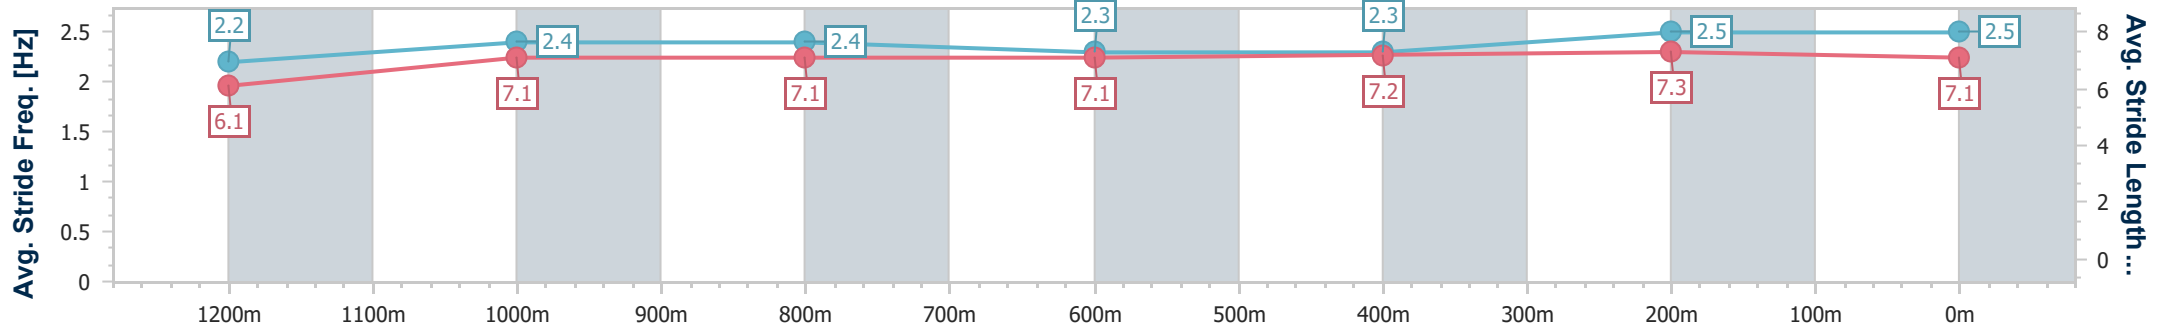

Horse/Jockey Name	Jolly Rupert
Final Rank	1
Fastest Section Time (Section)	0:11.13 (400m)
Top Speed [km/h] (Section)	66.4 (200m)
Race State	Finished

Sunshine Coast QLD Professional
Race 5: KBL THOROUGHBREDS Class 2 Handicap - 1400m
16 December 2022 - 19:39
Track Rating: GOOD (4), Weather: Fine - (night racing), Rail
Position: 8 METRES ENTIRE COURSE

Section	Overall	1200m	1000m	800m	600m	400m	200m
Section Times	1:25.48 [1] (0:14.83)	1:10.65 [9] (0:11.88)	0:58.77 [9] (0:12.06)	0:46.71 [9] (0:12.30)	0:34.41 [9] (0:11.83)	0:22.58 [9] (0:11.13)	0:11.45 [6] (0:11.45)
Average Speed [km/h]	48.5	60.7	59.9	59.0	60.8	64.7	62.9
Top Speed [km/h]	62.4	62.0	62.0	61.8	64.1	66.4	66.4
Avg. Dist. to Rail [m]	3.0	2.4	2.0	1.1	0.3	3.7	5.5
Avg. Stride Freq. [Hz]	2.2	2.4	2.4	2.3	2.3	2.5	2.5
Avg. Stride Length [m]	6.1	7.1	7.1	7.1	7.2	7.3	7.1

- [ ] Ranking at each section and finish
- -.-.- No data available at this section
- NA No data available