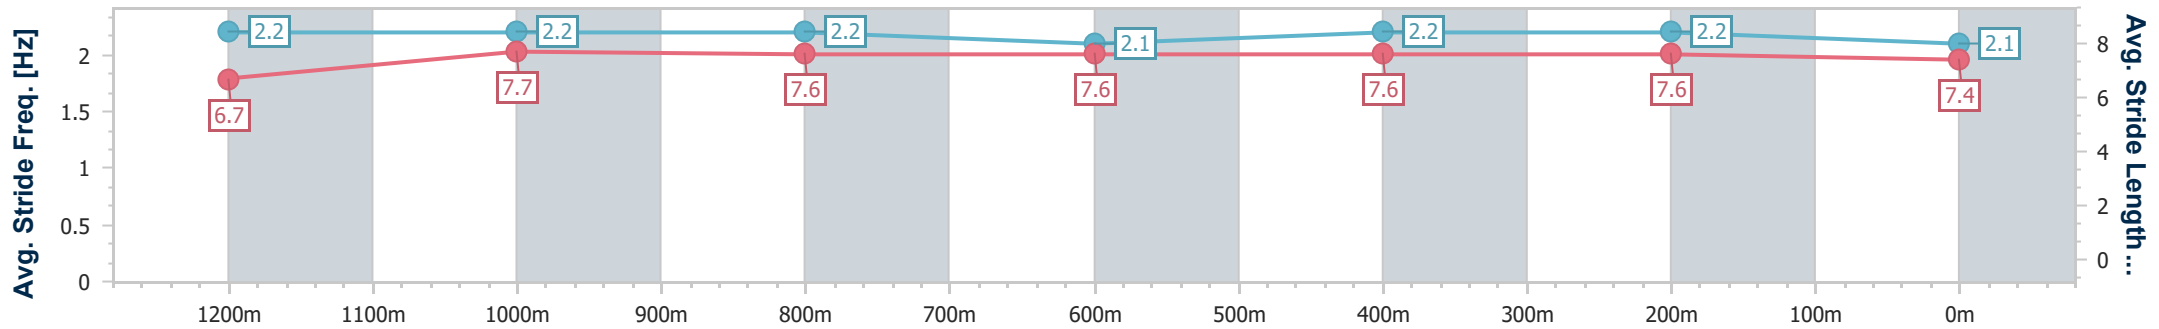

Horse/Jockey Name	Street Fighter
Final Rank	9
Fastest Section Time (Section)	0:11.64 (1200m)
Top Speed [km/h] (Section)	65.4 (Overall)
Race State	Finished

Sunshine Coast QLD Professional
Race 5: KBL THOROUGHBREDS Class 2 Handicap - 1400m
16 December 2022 - 19:39
Track Rating: GOOD (4), Weather: Fine - (night racing), Rail
Position: 8 METRES ENTIRE COURSE

Section	Overall	1200m	1000m	800m	600m	400m	200m
Section Times	1:26.93 [9] (0:13.91)	1:13.02 [2] (0:11.64)	1:01.38 [2] (0:12.23)	0:49.15 [2] (0:12.52)	0:36.63 [3] (0:11.98)	0:24.65 [3] (0:11.85)	0:12.80 [9] (0:12.80)
Average Speed [km/h]	51.8	61.9	59.4	58.3	60.5	60.8	56.2
Top Speed [km/h]	65.4	65.3	60.5	58.7	62.0	61.9	58.2
Avg. Dist. to Rail [m]	5.9	3.5	3.0	2.2	0.9	1.4	1.6
Avg. Stride Freq. [Hz]	2.2	2.2	2.2	2.1	2.2	2.2	2.1
Avg. Stride Length [m]	6.7	7.7	7.6	7.6	7.6	7.6	7.4

- [ ] Ranking at each section and finish
- -.-.- No data available at this section
- NA No data available