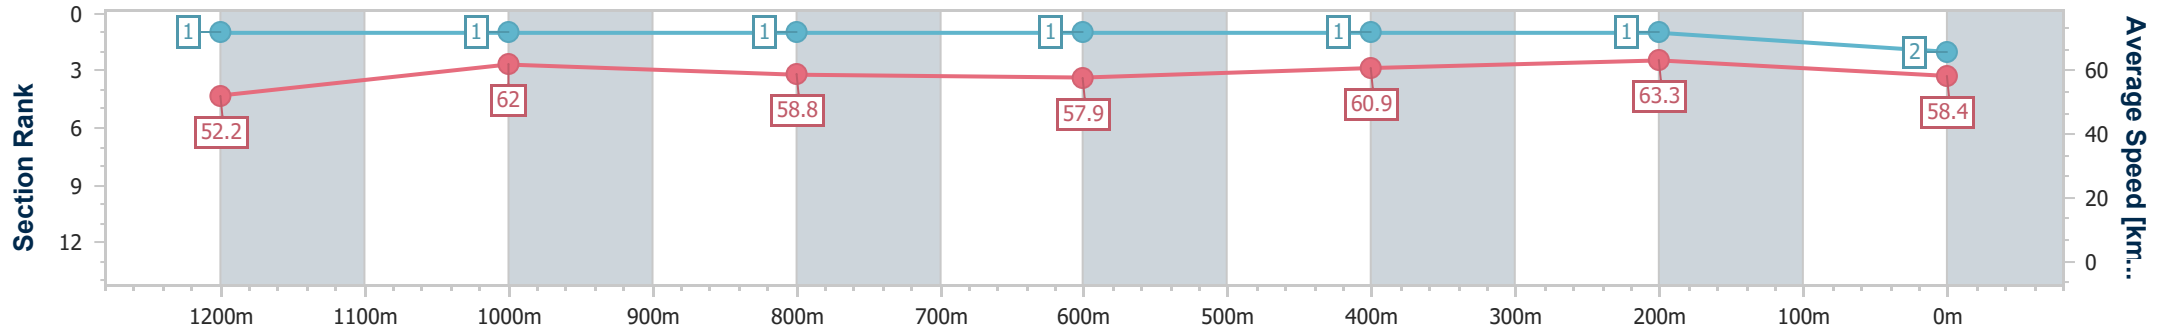

Horse/Jockey Name	Canny Be Better
Final Rank	2
Fastest Section Time (Section)	0:11.36 (400m)
Top Speed [km/h] (Section)	65.1 (Overall)
Race State	Finished

Sunshine Coast QLD Professional
Race 5: KBL THOROUGHBREDS Class 2 Handicap - 1400m
16 December 2022 - 19:39
Track Rating: GOOD (4), Weather: Fine - (night racing), Rail
Position: 8 METRES ENTIRE COURSE

Section	Overall	1200m	1000m	800m	600m	400m	200m
Section Times	1:25.57 [2] (0:13.78)	1:11.79 [1] (0:11.63)	1:00.16 [1] (0:12.30)	0:47.86 [1] (0:12.43)	0:35.43 [1] (0:11.73)	0:23.70 [1] (0:11.36)	0:12.34 [1] (0:12.34)
Average Speed [km/h]	52.2	62.0	58.8	57.9	60.9	63.3	58.4
Top Speed [km/h]	65.1	64.5	61.4	59.1	63.5	64.4	61.4
Avg. Dist. to Rail [m]	9.8	3.2	1.4	0.6	1.4	0.6	0.5
Avg. Stride Freq. [Hz]	2.3	2.3	2.2	2.2	2.2	2.3	2.2
Avg. Stride Length [m]	6.4	7.6	7.4	7.3	7.5	7.6	7.3

- [ ] Ranking at each section and finish
- -.-.- No data available at this section
- NA No data available