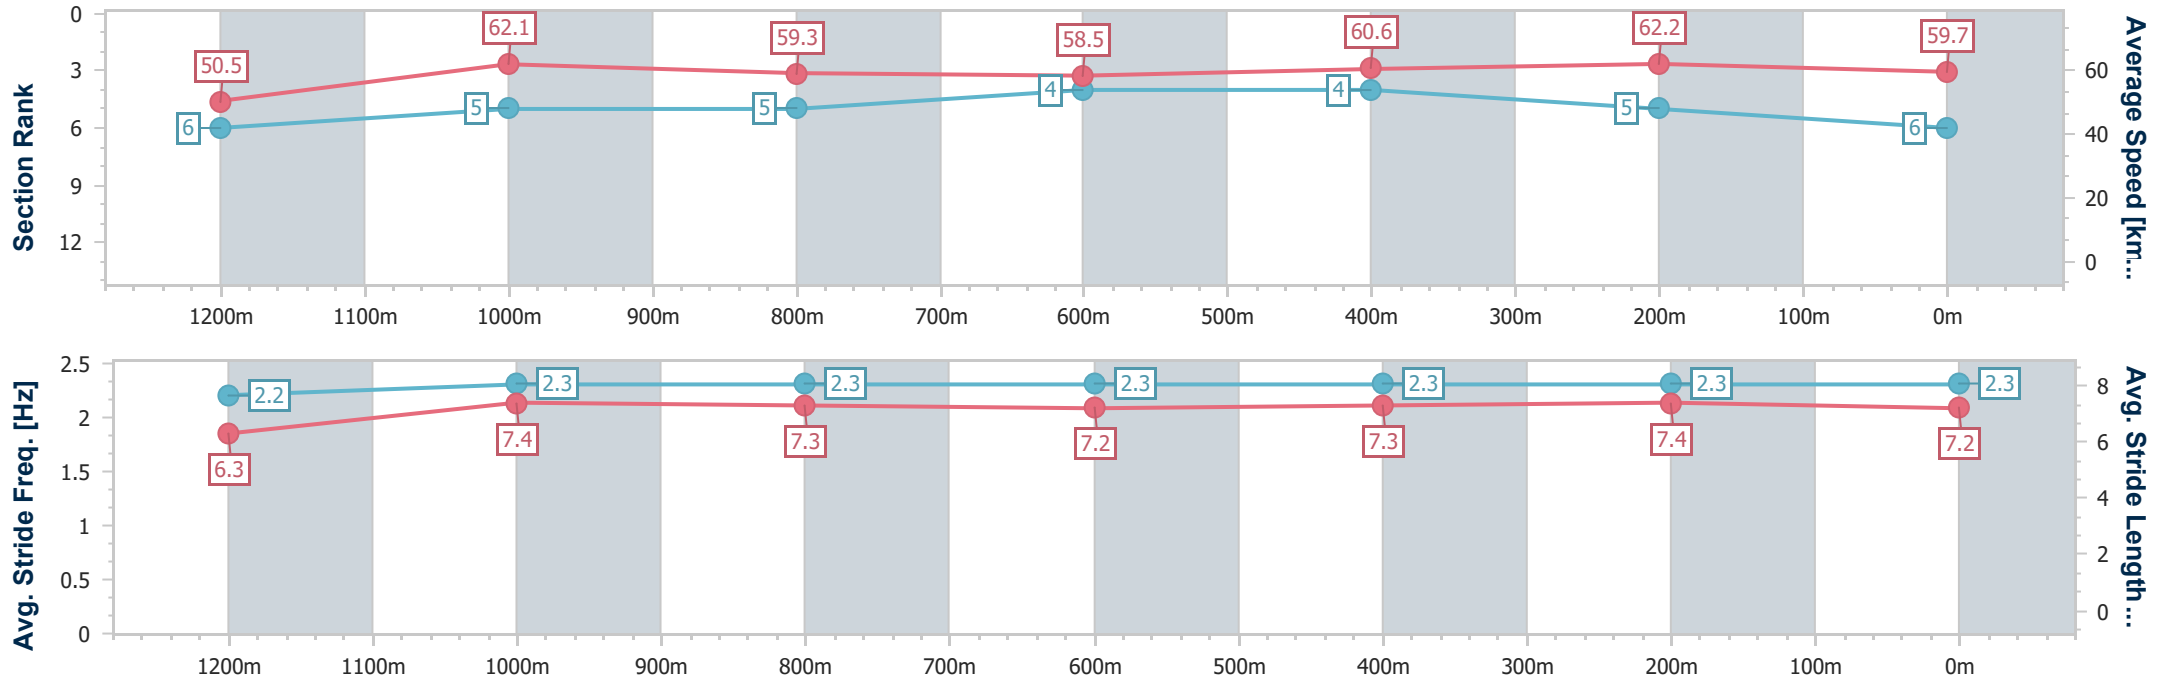

Section	Overall	1200m	1000m	800m	600m	400m	200m
Section Times	1:25.83 [5] (0:14.57)	1:11.26 [8] (0:11.68)	0:59.58 [7] (0:12.10)	0:47.48 [7] (0:12.36)	0:35.12 [7] (0:11.84)	0:23.28 [7] (0:11.44)	0:11.84 [7] (0:11.84)
Average Speed [km/h]	49.5	61.7	59.8	58.5	60.9	63.0	60.8
Top Speed [km/h]	62.7	63.1	60.1	59.9	63.0	63.5	62.7
Avg. Dist. to Rail [m]	6.5	2.0	1.9	1.1	0.2	0.3	0.1
Avg. Stride Freq. [Hz]	2.0	2.2	2.1	2.1	2.1	2.2	2.2
Avg. Stride Length [m]	6.8	7.9	7.8	7.7	7.9	7.9	7.6

- [ ] Ranking at each section and finish
- .-.- No data available at this section
- NA No data available

Horse/Jockey Name	Vantan Express
Final Rank	6
Fastest Section Time (Section)	0:11.57 (400m)
Top Speed [km/h] (Section)	64.8 (1200m)
Race State	Finished

Section	Overall	1200m	1000m	800m	600m	400m	200m
Section Times	1:25.99 [6] (0:14.26)	1:11.73 [6] (0:11.60)	1:00.13 [5] (0:12.21)	0:47.92 [5] (0:12.38)	0:35.54 [4] (0:11.90)	0:23.64 [4] (0:11.57)	0:12.07 [5] (0:12.07)
Average Speed [km/h]	50.5	62.1	59.3	58.5	60.6	62.2	59.7
Top Speed [km/h]	62.8	64.8	59.9	59.8	62.5	62.8	61.5
Avg. Dist. to Rail [m]	3.2	2.2	2.0	1.2	0.2	0.9	1.7
Avg. Stride Freq. [Hz]	2.2	2.3	2.3	2.3	2.3	2.3	2.3
Avg. Stride Length [m]	6.3	7.4	7.3	7.2	7.3	7.4	7.2