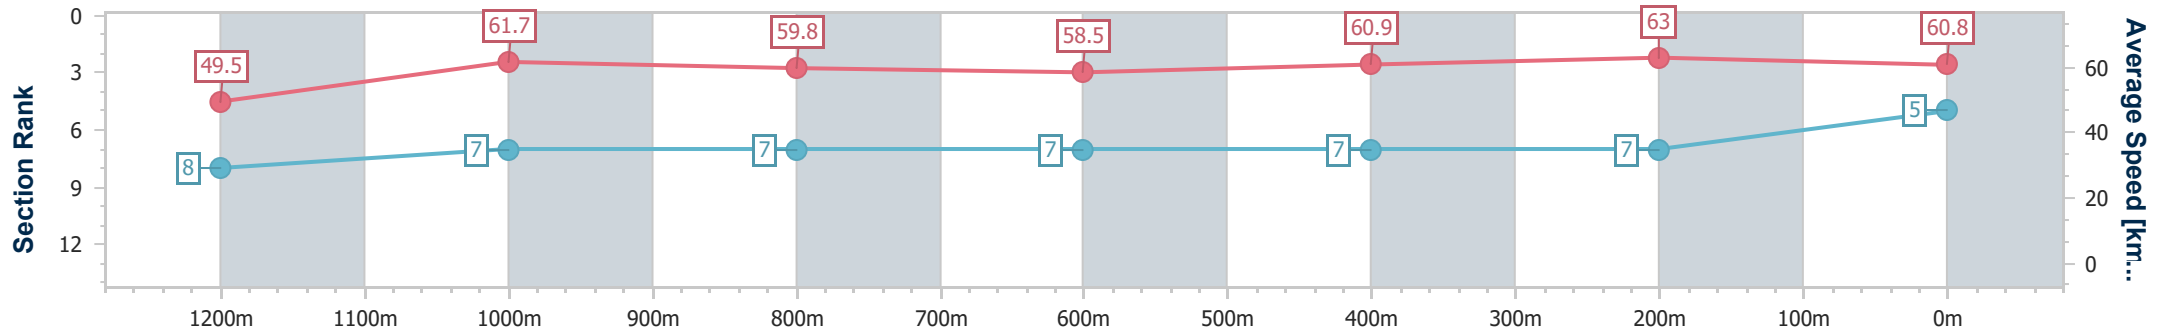

Horse/Jockey Name	I Ponder
Final Rank	5
Fastest Section Time (Section)	0:11.44 (400m)
Top Speed [km/h] (Section)	63.5 (400m)
Race State	Finished

Sunshine Coast QLD Professional
Race 5: KBL THOROUGHBREDS Class 2 Handicap - 1400m
16 December 2022 - 19:39
Track Rating: GOOD (4), Weather: Fine - (night racing), Rail
Position: 8 METRES ENTIRE COURSE

Section	Overall	1200m	1000m	800m	600m	400m	200m
Section Times	1:25.83 [5] (0:14.57)	1:11.26 [8] (0:11.68)	0:59.58 [7] (0:12.10)	0:47.48 [7] (0:12.36)	0:35.12 [7] (0:11.84)	0:23.28 [7] (0:11.44)	0:11.84 [7] (0:11.84)
Average Speed [km/h]	49.5	61.7	59.8	58.5	60.9	63.0	60.8
Top Speed [km/h]	62.7	63.1	60.1	59.9	63.0	63.5	62.7
Avg. Dist. to Rail [m]	6.5	2.0	1.9	1.1	0.2	0.3	0.1
Avg. Stride Freq. [Hz]	2.0	2.2	2.1	2.1	2.1	2.2	2.2
Avg. Stride Length [m]	6.8	7.9	7.8	7.7	7.9	7.9	7.6

- [ ] Ranking at each section and finish
- -.-.- No data available at this section
- NA No data available