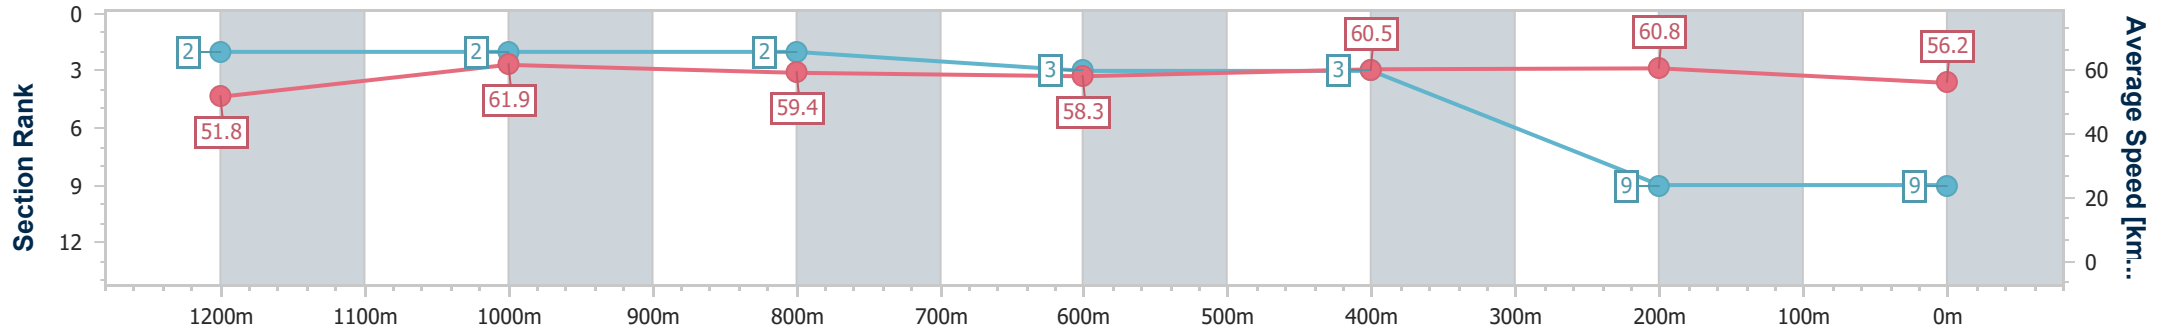

Horse/Jockey Name	Street Fighter
Final Rank	9
Fastest Section Time (Section)	0:11.64 (1200m)
Top Speed [km/h] (Section)	65.4 (Overall)
Race State	Finished

Sunshine Coast QLD Professional
Race 5: KBL THOROUGHBREDS Class 2 Handicap - 1400m
16 December 2022 - 19:39
Track Rating: GOOD (4), Weather: Fine - (night racing), Rail
Position: 8 METRES ENTIRE COURSE

Section	Overall	1200m	1000m	800m	600m	400m	200m
Section Times	1:26.93 [9] (0:13.91)	1:13.02 [2] (0:11.64)	1:01.38 [2] (0:12.23)	0:49.15 [2] (0:12.52)	0:36.63 [3] (0:11.98)	0:24.65 [3] (0:11.85)	0:12.80 [9] (0:12.80)
Average Speed [km/h]	51.8	61.9	59.4	58.3	60.5	60.8	56.2
Top Speed [km/h]	65.4	65.3	60.5	58.7	62.0	61.9	58.2
Avg. Dist. to Rail [m]	5.9	3.5	3.0	2.2	0.9	1.4	1.6
Avg. Stride Freq. [Hz]	2.2	2.2	2.2	2.1	2.2	2.2	2.1
Avg. Stride Length [m]	6.7	7.7	7.6	7.6	7.6	7.6	7.4

- [ ] Ranking at each section and finish
- -.-.- No data available at this section
- NA No data available