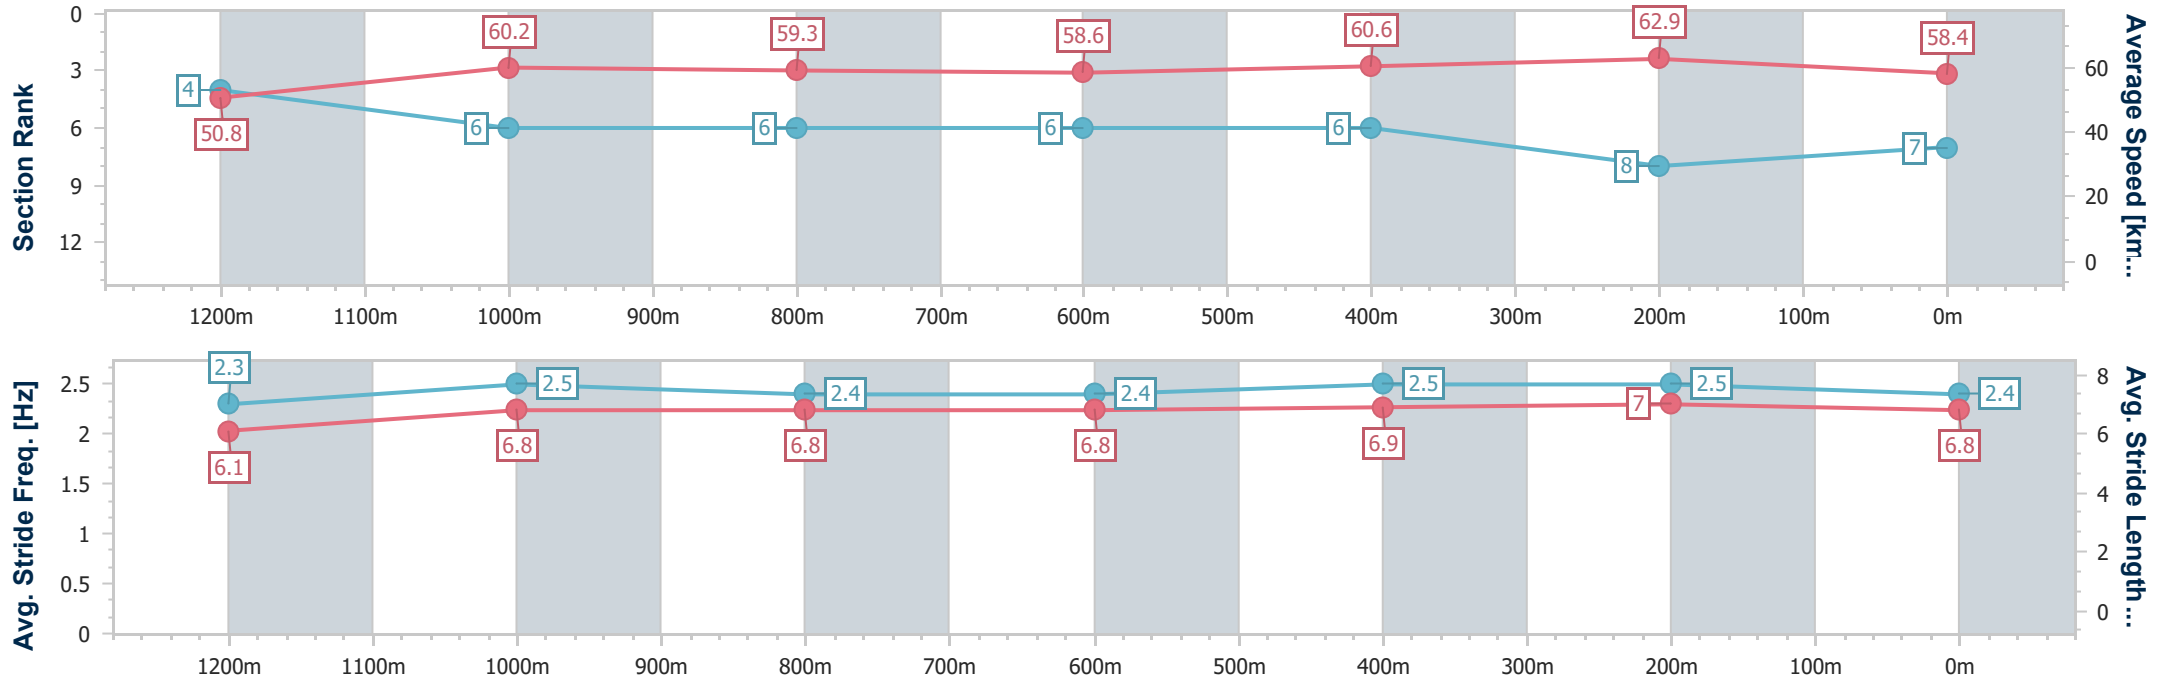

Section	Overall	1200m	1000m	800m	600m	400m	200m
Section Times	1:25.99 [6] (0:14.26)	1:11.73 [6] (0:11.60)	1:00.13 [5] (0:12.21)	0:47.92 [5] (0:12.38)	0:35.54 [4] (0:11.90)	0:23.64 [4] (0:11.57)	0:12.07 [5] (0:12.07)
Average Speed [km/h]	50.5	62.1	59.3	58.5	60.6	62.2	59.7
Top Speed [km/h]	62.8	64.8	59.9	59.8	62.5	62.8	61.5
Avg. Dist. to Rail [m]	3.2	2.2	2.0	1.2	0.2	0.9	1.7
Avg. Stride Freq. [Hz]	2.2	2.3	2.3	2.3	2.3	2.3	2.3
Avg. Stride Length [m]	6.3	7.4	7.3	7.2	7.3	7.4	7.2

- [ ] Ranking at each section and finish
- .-.- No data available at this section
- NA No data available

Horse/Jockey Name	Skilled Artist
Final Rank	7
Fastest Section Time (Section)	0:11.46 (400m)
Top Speed [km/h] (Section)	63.8 (400m)
Race State	Finished

Section	Overall	1200m	1000m	800m	600m	400m	200m
Section Times	1:26.41 [7] (0:14.19)	1:12.22 [4] (0:11.94)	1:00.28 [6] (0:12.23)	0:48.05 [6] (0:12.36)	0:35.69 [6] (0:11.90)	0:23.79 [6] (0:11.46)	0:12.33 [8] (0:12.33)
Average Speed [km/h]	50.8	60.2	59.3	58.6	60.6	62.9	58.4
Top Speed [km/h]	61.5	61.4	60.4	60.9	62.2	63.8	62.0
Avg. Dist. to Rail [m]	6.4	3.2	2.4	1.0	0.3	3.1	3.9
Avg. Stride Freq. [Hz]	2.3	2.5	2.4	2.4	2.5	2.5	2.4
Avg. Stride Length [m]	6.1	6.8	6.8	6.8	6.9	7.0	6.8