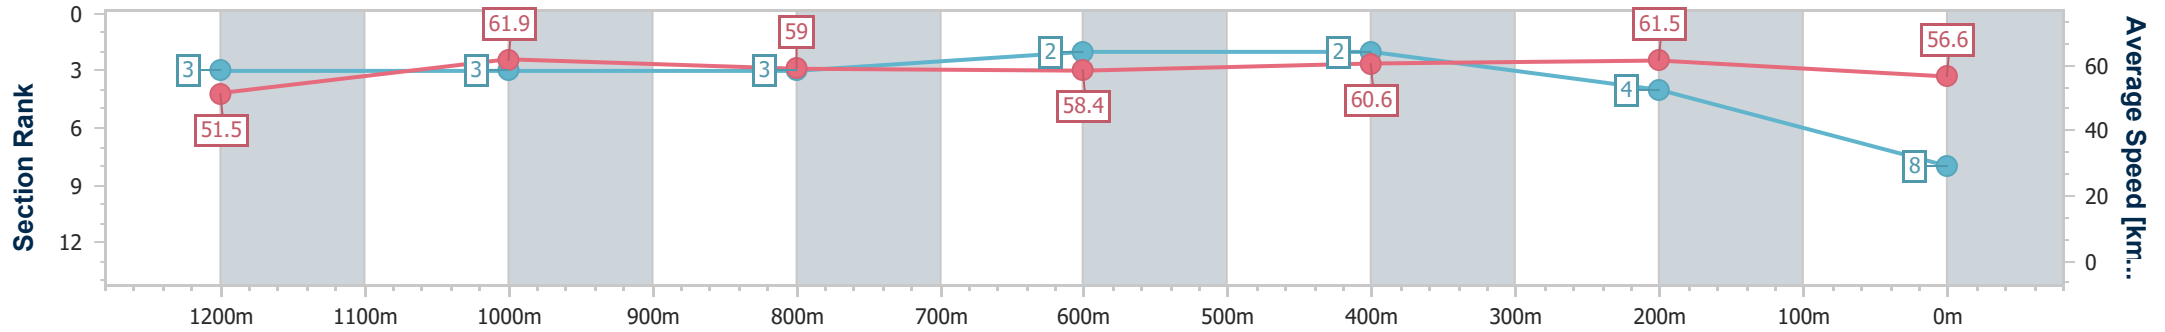

Horse/Jockey Name	Danerock
Final Rank	8
Fastest Section Time (Section)	0:11.64 (1200m)
Top Speed [km/h] (Section)	63.3 (1200m)
Race State	Finished

Sunshine Coast QLD Professional
Race 5: KBL THOROUGHBREDS Class 2 Handicap - 1400m
16 December 2022 - 19:39
Track Rating: GOOD (4), Weather: Fine - (night racing), Rail
Position: 8 METRES ENTIRE COURSE

Section	Overall	1200m	1000m	800m	600m	400m	200m
Section Times	1:26.52 [8] (0:14.00)	1:12.52 [3] (0:11.64)	1:00.88 [3] (0:12.25)	0:48.63 [3] (0:12.35)	0:36.28 [2] (0:11.85)	0:24.43 [2] (0:11.72)	0:12.71 [4] (0:12.71)
Average Speed [km/h]	51.5	61.9	59.0	58.4	60.6	61.5	56.6
Top Speed [km/h]	63.1	63.3	60.6	59.6	62.0	62.8	59.9
Avg. Dist. to Rail [m]	4.6	1.8	1.6	0.5	0.5	0.6	1.5
Avg. Stride Freq. [Hz]	2.1	2.2	2.2	2.2	2.2	2.2	2.2
Avg. Stride Length [m]	6.7	7.7	7.6	7.5	7.7	7.6	7.3

- [ ] Ranking at each section and finish
- -.-.- No data available at this section
- NA No data available