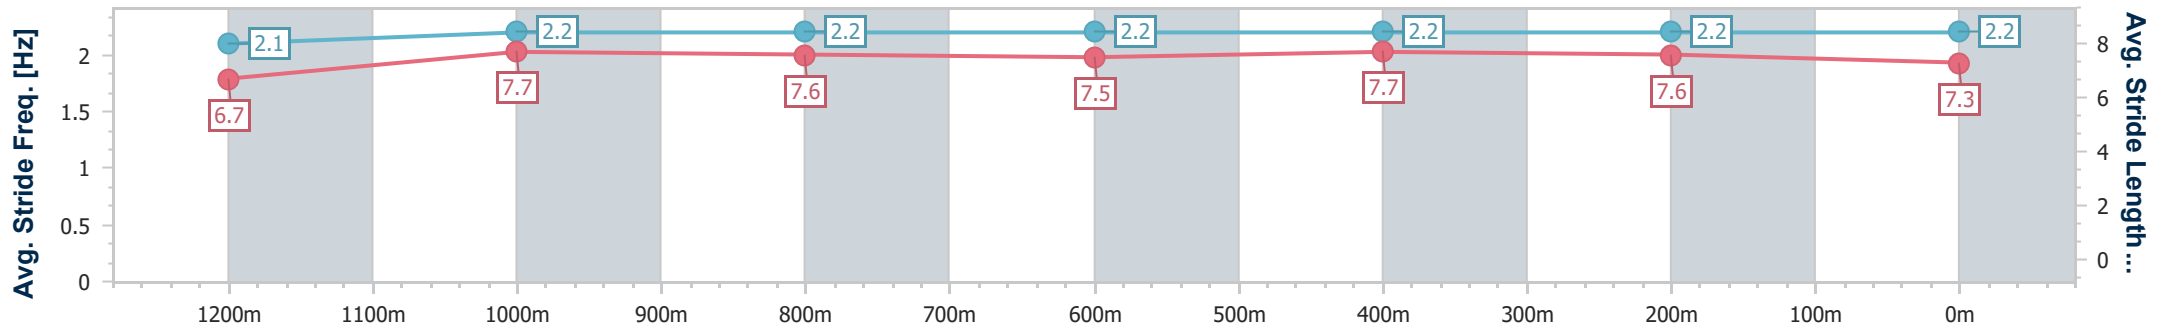

Horse/Jockey Name	Danerock
Final Rank	8
Fastest Section Time (Section)	0:11.64 (1200m)
Top Speed [km/h] (Section)	63.3 (1200m)
Race State	Finished

Sunshine Coast QLD Professional
Race 5: KBL THOROUGHBREDS Class 2 Handicap - 1400m
16 December 2022 - 19:39
Track Rating: GOOD (4), Weather: Fine - (night racing), Rail
Position: 8 METRES ENTIRE COURSE

Section	Overall	1200m	1000m	800m	600m	400m	200m
Section Times	1:26.52 [8] (0:14.00)	1:12.52 [3] (0:11.64)	1:00.88 [3] (0:12.25)	0:48.63 [3] (0:12.35)	0:36.28 [2] (0:11.85)	0:24.43 [2] (0:11.72)	0:12.71 [4] (0:12.71)
Average Speed [km/h]	51.5	61.9	59.0	58.4	60.6	61.5	56.6
Top Speed [km/h]	63.1	63.3	60.6	59.6	62.0	62.8	59.9
Avg. Dist. to Rail [m]	4.6	1.8	1.6	0.5	0.5	0.6	1.5
Avg. Stride Freq. [Hz]	2.1	2.2	2.2	2.2	2.2	2.2	2.2
Avg. Stride Length [m]	6.7	7.7	7.6	7.5	7.7	7.6	7.3

- [ ] Ranking at each section and finish
- -.-.- No data available at this section
- NA No data available