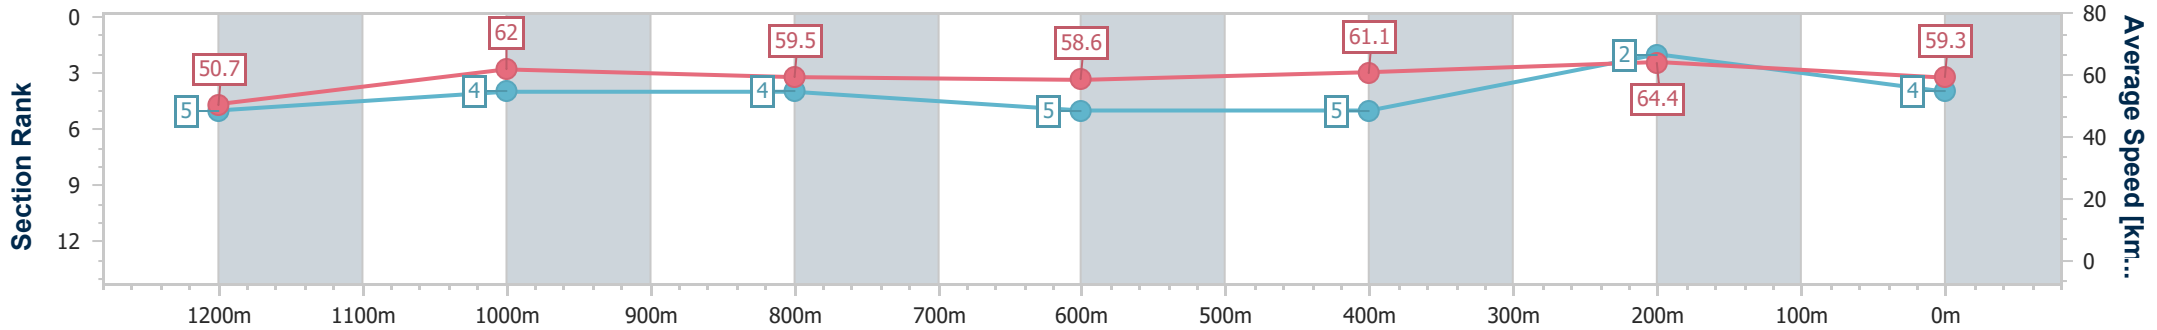

Horse/Jockey Name	Enterprise Bella
Final Rank	4
Fastest Section Time (Section)	0:11.18 (400m)
Top Speed [km/h] (Section)	65.7 (400m)
Race State	Finished

Sunshine Coast QLD Professional
Race 5: KBL THOROUGHBREDS Class 2 Handicap - 1400m
16 December 2022 - 19:39
Track Rating: GOOD (4), Weather: Fine - (night racing), Rail
Position: 8 METRES ENTIRE COURSE

Section	Overall	1200m	1000m	800m	600m	400m	200m
Section Times	1:25.80 [4] (0:14.21)	1:11.59 [5] (0:11.63)	0:59.96 [4] (0:12.21)	0:47.75 [4] (0:12.53)	0:35.22 [5] (0:11.90)	0:23.32 [5] (0:11.18)	0:12.14 [2] (0:12.14)
Average Speed [km/h]	50.7	62.0	59.5	58.6	61.1	64.4	59.3
Top Speed [km/h]	61.9	63.9	61.8	60.3	64.6	65.7	63.2
Avg. Dist. to Rail [m]	8.0	4.5	3.3	3.5	1.7	3.0	3.0
Avg. Stride Freq. [Hz]	2.3	2.4	2.4	2.4	2.4	2.5	2.4
Avg. Stride Length [m]	6.2	7.1	6.9	6.9	7.0	7.2	6.8

- [ ] Ranking at each section and finish
- -.-.- No data available at this section
- NA No data available