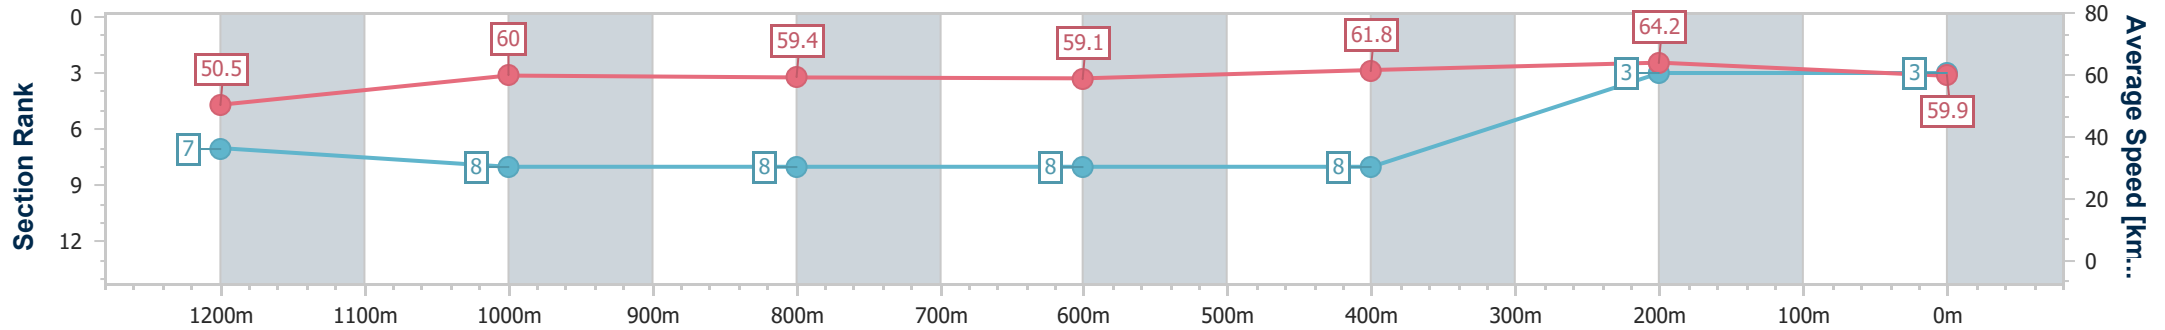

Horse/Jockey Name	Gauntlet
Final Rank	3
Fastest Section Time (Section)	0:11.20 (400m)
Top Speed [km/h] (Section)	65.8 (400m)
Race State	Finished

Sunshine Coast QLD Professional
Race 5: KBL THOROUGHBREDS Class 2 Handicap - 1400m
16 December 2022 - 19:39
Track Rating: GOOD (4), Weather: Fine - (night racing), Rail
Position: 8 METRES ENTIRE COURSE

Section	Overall	1200m	1000m	800m	600m	400m	200m
Section Times	1:25.76 [3] (0:14.27)	1:11.49 [7] (0:11.99)	0:59.50 [8] (0:12.22)	0:47.28 [8] (0:12.32)	0:34.96 [8] (0:11.74)	0:23.22 [8] (0:11.20)	0:12.02 [3] (0:12.02)
Average Speed [km/h]	50.5	60.0	59.4	59.1	61.8	64.2	59.9
Top Speed [km/h]	62.5	60.8	60.1	60.6	63.5	65.8	62.5
Avg. Dist. to Rail [m]	4.2	3.2	2.9	2.0	1.3	3.5	3.5
Avg. Stride Freq. [Hz]	2.2	2.3	2.2	2.2	2.2	2.3	2.2
Avg. Stride Length [m]	6.4	7.4	7.4	7.5	7.6	7.8	7.6

- [ ] Ranking at each section and finish
- -.-.- No data available at this section
- NA No data available