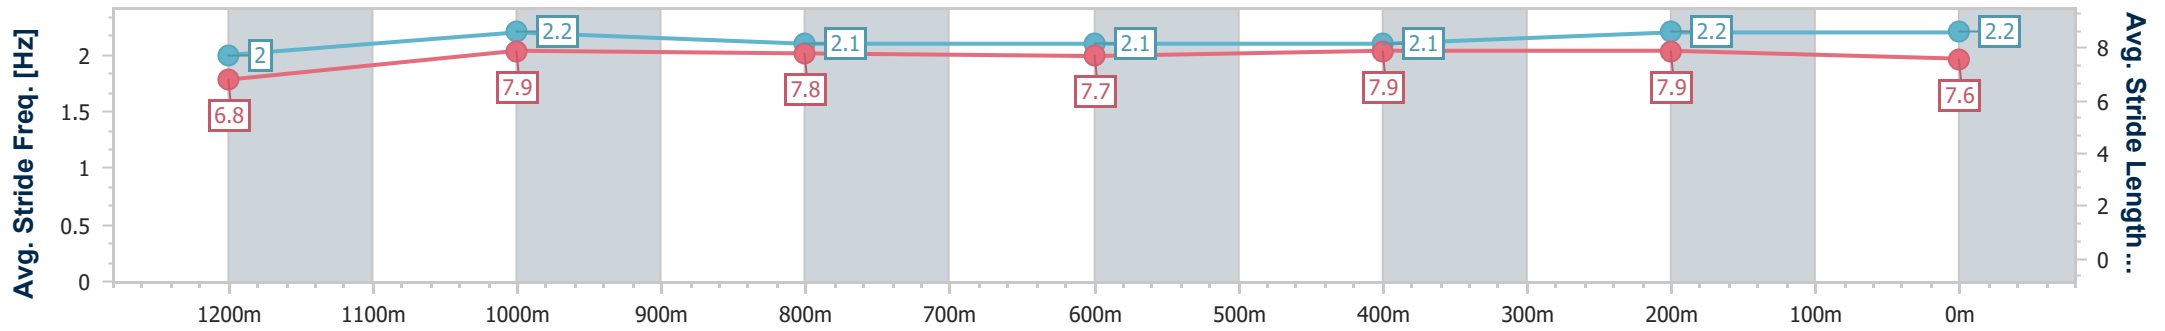

Horse/Jockey Name	I Ponder
Final Rank	5
Fastest Section Time (Section)	0:11.44 (400m)
Top Speed [km/h] (Section)	63.5 (400m)
Race State	Finished

Sunshine Coast QLD Professional
Race 5: KBL THOROUGHBREDS Class 2 Handicap - 1400m
16 December 2022 - 19:39
Track Rating: GOOD (4), Weather: Fine - (night racing), Rail
Position: 8 METRES ENTIRE COURSE

Section	Overall	1200m	1000m	800m	600m	400m	200m
Section Times	1:25.83 [5] (0:14.57)	1:11.26 [8] (0:11.68)	0:59.58 [7] (0:12.10)	0:47.48 [7] (0:12.36)	0:35.12 [7] (0:11.84)	0:23.28 [7] (0:11.44)	0:11.84 [7] (0:11.84)
Average Speed [km/h]	49.5	61.7	59.8	58.5	60.9	63.0	60.8
Top Speed [km/h]	62.7	63.1	60.1	59.9	63.0	63.5	62.7
Avg. Dist. to Rail [m]	6.5	2.0	1.9	1.1	0.2	0.3	0.1
Avg. Stride Freq. [Hz]	2.0	2.2	2.1	2.1	2.1	2.2	2.2
Avg. Stride Length [m]	6.8	7.9	7.8	7.7	7.9	7.9	7.6

- [ ] Ranking at each section and finish
- -.-.- No data available at this section
- NA No data available