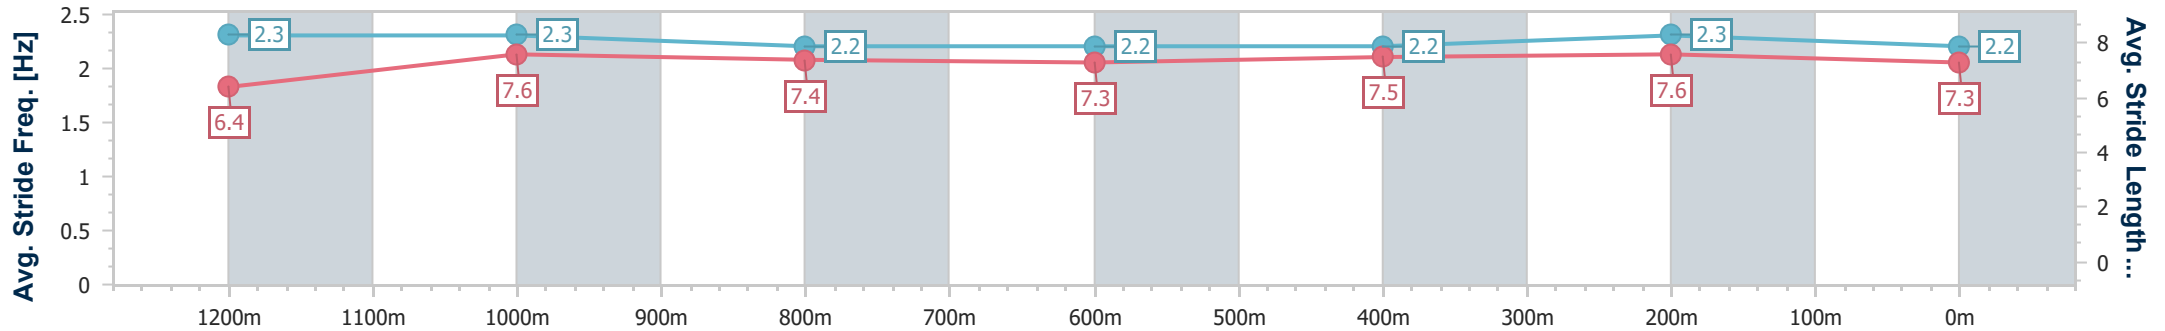

Horse/Jockey Name	Canny Be Better
Final Rank	2
Fastest Section Time (Section)	0:11.36 (400m)
Top Speed [km/h] (Section)	65.1 (Overall)
Race State	Finished

Sunshine Coast QLD Professional
Race 5: KBL THOROUGHBREDS Class 2 Handicap - 1400m
16 December 2022 - 19:39
Track Rating: GOOD (4), Weather: Fine - (night racing), Rail
Position: 8 METRES ENTIRE COURSE

Section	Overall	1200m	1000m	800m	600m	400m	200m
Section Times	1:25.57 [2] (0:13.78)	1:11.79 [1] (0:11.63)	1:00.16 [1] (0:12.30)	0:47.86 [1] (0:12.43)	0:35.43 [1] (0:11.73)	0:23.70 [1] (0:11.36)	0:12.34 [1] (0:12.34)
Average Speed [km/h]	52.2	62.0	58.8	57.9	60.9	63.3	58.4
Top Speed [km/h]	65.1	64.5	61.4	59.1	63.5	64.4	61.4
Avg. Dist. to Rail [m]	9.8	3.2	1.4	0.6	1.4	0.6	0.5
Avg. Stride Freq. [Hz]	2.3	2.3	2.2	2.2	2.2	2.3	2.2
Avg. Stride Length [m]	6.4	7.6	7.4	7.3	7.5	7.6	7.3

- [ ] Ranking at each section and finish
- -.-.- No data available at this section
- NA No data available