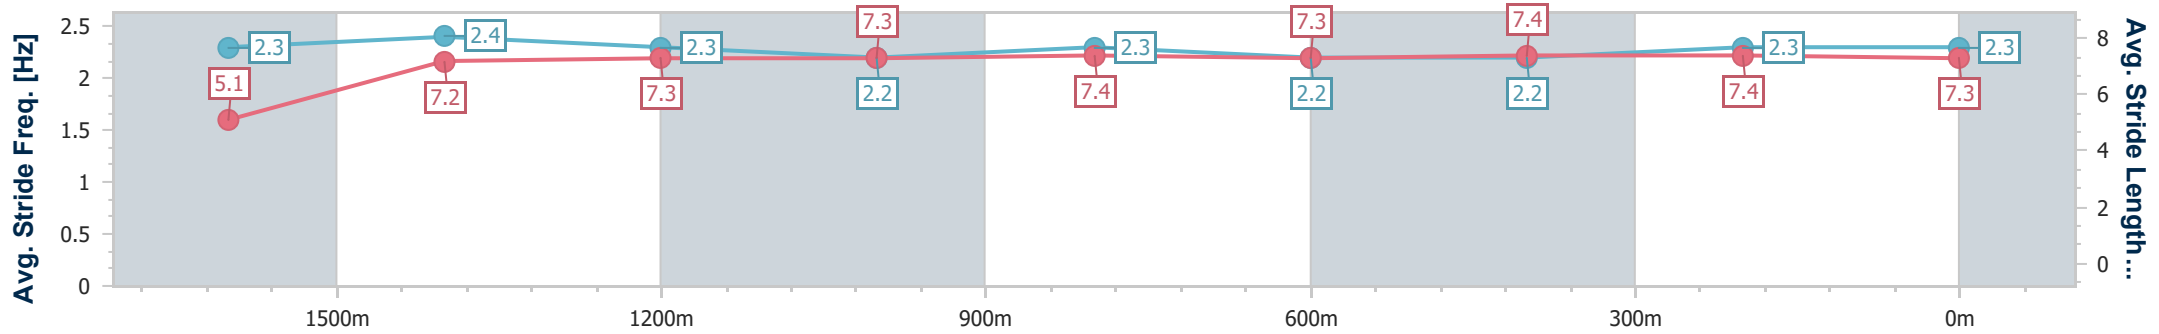

### Ipswich QLD Professional

Race 3: PIPER JOE'S 70TH Class 2 Handicap - 1700m

22 December 2022 - 14:20

Track Rating: Soft 5, Weather: Fine, Rail Position: +8m Entire

Section	Overall	1600m	1400m	1200m	1000m	800m	600m	400m	200m
Section Times	1:44.55 [3] (0:08.44)	1:36.11 [2] (0:11.78)	1:24.33 [1] (0:12.05)	1:12.28 [1] (0:12.26)	1:00.02 [1] (0:11.95)	0:48.07 [1] (0:12.35)	0:35.72 [1] (0:12.06)	0:23.66 [1] (0:11.75)	0:11.91 [1] (0:11.91)
Average Speed [km/h]	42.6	61.1	59.6	58.5	60.1	58.3	59.5	61.0	60.4
Top Speed [km/h]	59.4	62.5	60.5	60.0	61.1	59.3	61.1	62.1	61.9
Avg. Dist. to Rail [m]	2.1	0.4	1.1	1.1	0.6	0.3	0.5	1.2	1.4
Avg. Stride Freq. [Hz]	2.3	2.4	2.3	2.2	2.3	2.2	2.2	2.3	2.3
Avg. Stride Length [m]	5.1	7.2	7.3	7.3	7.4	7.3	7.4	7.4	7.3