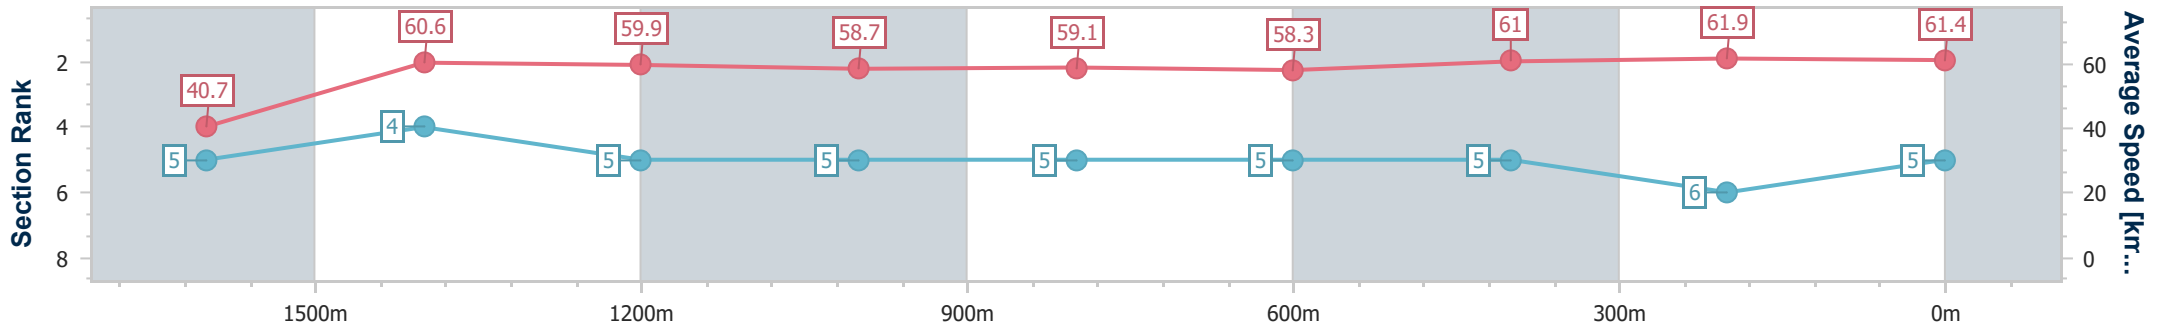

Ipswich QLD Professional

Race 3: PIPER JOE'S 70TH Class 2 Handicap - 1700m

22 December 2022 - 14:20

Track Rating: Soft 5, Weather: Fine, Rail Position: +8m Entire

Section	Overall	1600m	1400m	1200m	1000m	800m	600m	400m	200m
Section Times	1:44.72 [5] (0:08.85)	1:35.87 [5] (0:11.87)	1:24.00 [4] (0:11.95)	1:12.05 [5] (0:12.22)	0:59.83 [5] (0:12.15)	0:47.68 [5] (0:12.36)	0:35.32 [5] (0:11.87)	0:23.45 [5] (0:11.71)	0:11.74 [6] (0:11.74)
Average Speed [km/h]	40.7	60.6	59.9	58.7	59.1	58.3	61.0	61.9	61.4
Top Speed [km/h]	58.8	63.0	61.3	59.5	60.0	60.1	63.7	63.1	62.9
Avg. Dist. to Rail [m]	1.8	1.1	1.9	0.9	0.3	0.2	1.1	2.1	4.3
Avg. Stride Freq. [Hz]	2.1	2.4	2.3	2.3	2.3	2.3	2.4	2.4	2.4
Avg. Stride Length [m]	5.2	7.1	7.2	7.1	7.2	7.2	7.2	7.2	7.2

- [ ] Ranking at each section and finish
- .-.- No data available at this section
- NA No data available

Horse/Jockey Name	Scenic Rim
Final Rank	6
Fastest Section Time (Section)	0:08.44 (Overall)
Top Speed [km/h] (Section)	63.0 (400m)
Race State	Finished