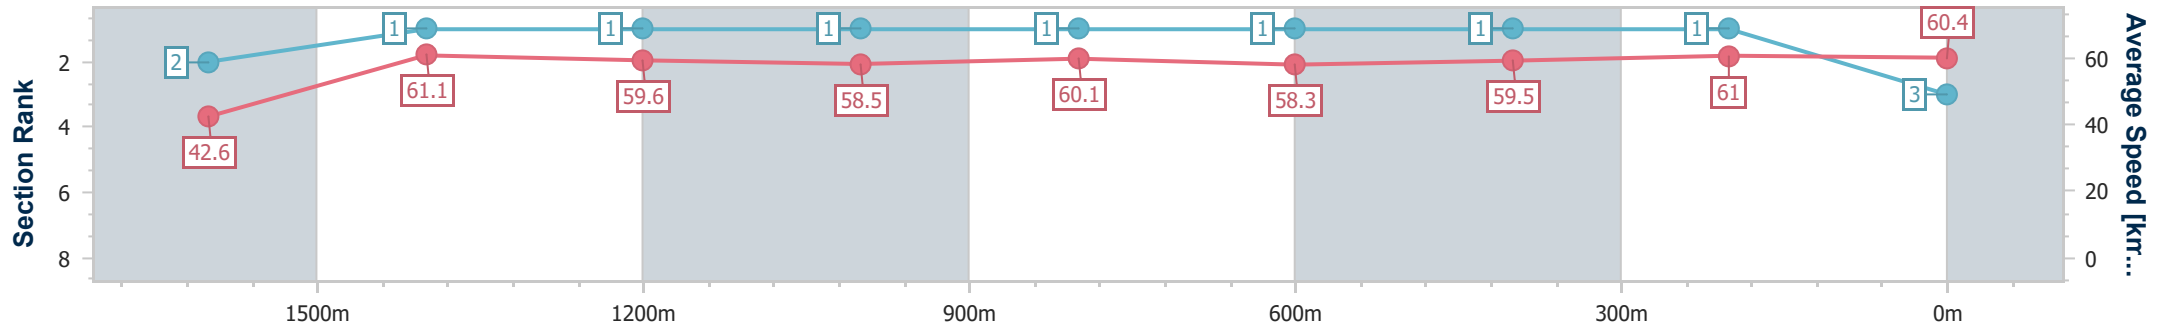

### Ipswich QLD Professional

Race 3: PIPER JOE'S 70TH Class 2 Handicap - 1700m

22 December 2022 - 14:20

Track Rating: Soft 5, Weather: Fine, Rail Position: +8m Entire

Section	Overall	1600m	1400m	1200m	1000m	800m	600m	400m	200m
Section Times	1:44.55 [3] (0:08.44)	1:36.11 [2] (0:11.78)	1:24.33 [1] (0:12.05)	1:12.28 [1] (0:12.26)	1:00.02 [1] (0:11.95)	0:48.07 [1] (0:12.35)	0:35.72 [1] (0:12.06)	0:23.66 [1] (0:11.75)	0:11.91 [1] (0:11.91)
Average Speed [km/h]	42.6	61.1	59.6	58.5	60.1	58.3	59.5	61.0	60.4
Top Speed [km/h]	59.4	62.5	60.5	60.0	61.1	59.3	61.1	62.1	61.9
Avg. Dist. to Rail [m]	2.1	0.4	1.1	1.1	0.6	0.3	0.5	1.2	1.4
Avg. Stride Freq. [Hz]	2.3	2.4	2.3	2.2	2.3	2.2	2.2	2.3	2.3
Avg. Stride Length [m]	5.1	7.2	7.3	7.3	7.4	7.3	7.4	7.4	7.3