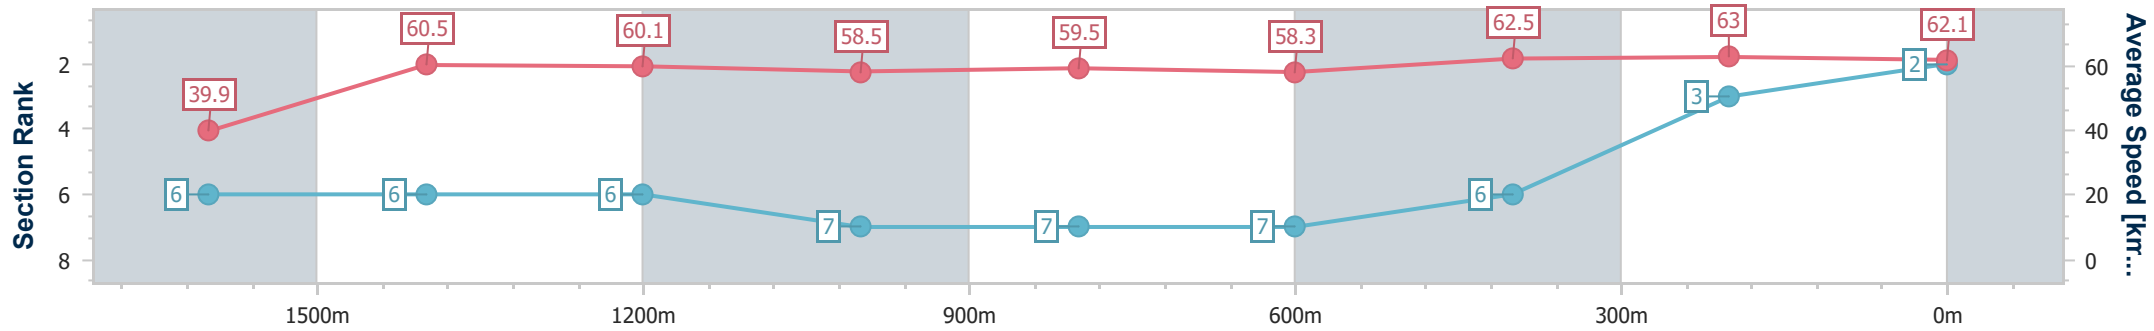

### Ipswich QLD Professional

Race 3: PIPER JOE'S 70TH Class 2 Handicap - 1700m

22 December 2022 - 14:20

Track Rating: Soft 5, Weather: Fine, Rail Position: +8m Entire

Section	Overall	1600m	1400m	1200m	1000m	800m	600m	400m	200m
Section Times	1:44.40 [2] (0:09.02)	1:35.38 [6] (0:11.90)	1:23.48 [6] (0:11.95)	1:11.53 [6] (0:12.30)	0:59.23 [7] (0:12.11)	0:47.12 [7] (0:12.36)	0:34.76 [7] (0:11.65)	0:23.11 [6] (0:11.49)	0:11.62 [3] (0:11.62)
Average Speed [km/h]	39.9	60.5	60.1	58.5	59.5	58.3	62.5	63.0	62.1
Top Speed [km/h]	56.8	62.1	61.5	59.4	60.3	60.6	63.9	64.1	63.2
Avg. Dist. to Rail [m]	5.1	0.5	0.4	0.3	0.2	0.4	2.0	2.0	1.5
Avg. Stride Freq. [Hz]	2.1	2.3	2.3	2.2	2.2	2.2	2.4	2.4	2.3
Avg. Stride Length [m]	5.1	7.3	7.4	7.3	7.4	7.3	7.3	7.3	7.3