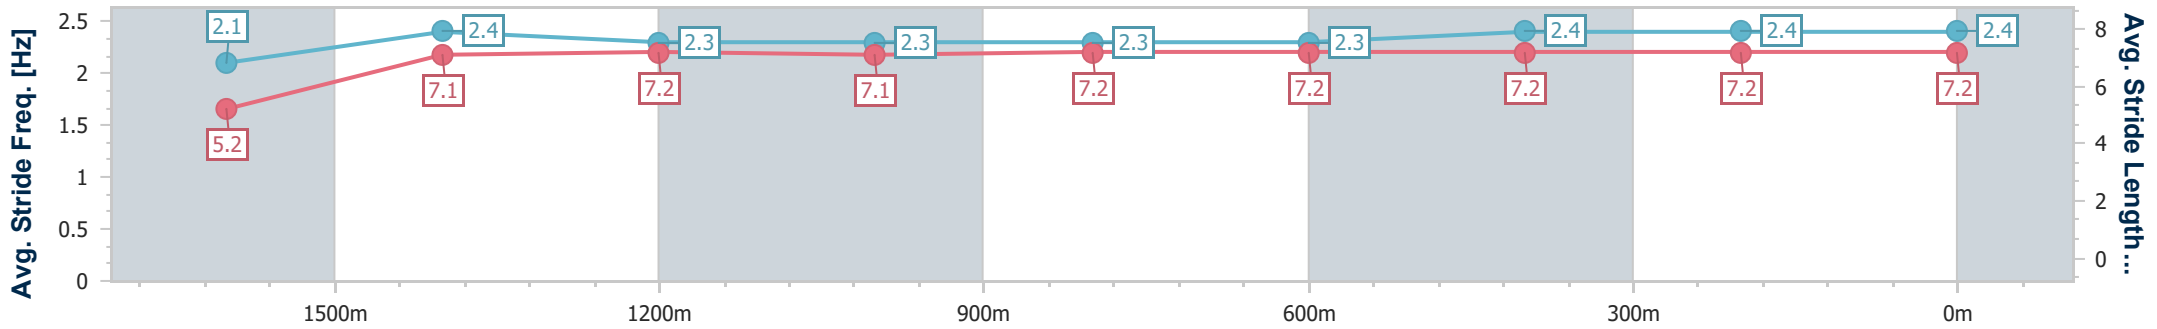

Ipswich QLD Professional

Race 3: PIPER JOE'S 70TH Class 2 Handicap - 1700m

22 December 2022 - 14:20

Track Rating: Soft 5, Weather: Fine, Rail Position: +8m Entire

Section	Overall	1600m	1400m	1200m	1000m	800m	600m	400m	200m
Section Times	1:44.72 [5] (0:08.85)	1:35.87 [5] (0:11.87)	1:24.00 [4] (0:11.95)	1:12.05 [5] (0:12.22)	0:59.83 [5] (0:12.15)	0:47.68 [5] (0:12.36)	0:35.32 [5] (0:11.87)	0:23.45 [5] (0:11.71)	0:11.74 [6] (0:11.74)
Average Speed [km/h]	40.7	60.6	59.9	58.7	59.1	58.3	61.0	61.9	61.4
Top Speed [km/h]	58.8	63.0	61.3	59.5	60.0	60.1	63.7	63.1	62.9
Avg. Dist. to Rail [m]	1.8	1.1	1.9	0.9	0.3	0.2	1.1	2.1	4.3
Avg. Stride Freq. [Hz]	2.1	2.4	2.3	2.3	2.3	2.3	2.4	2.4	2.4
Avg. Stride Length [m]	5.2	7.1	7.2	7.1	7.2	7.2	7.2	7.2	7.2

- [ ] Ranking at each section and finish
- .-.- No data available at this section
- NA No data available

Horse/Jockey Name	Scenic Rim
Final Rank	6
Fastest Section Time (Section)	0:08.44 (Overall)
Top Speed [km/h] (Section)	63.0 (400m)
Race State	Finished