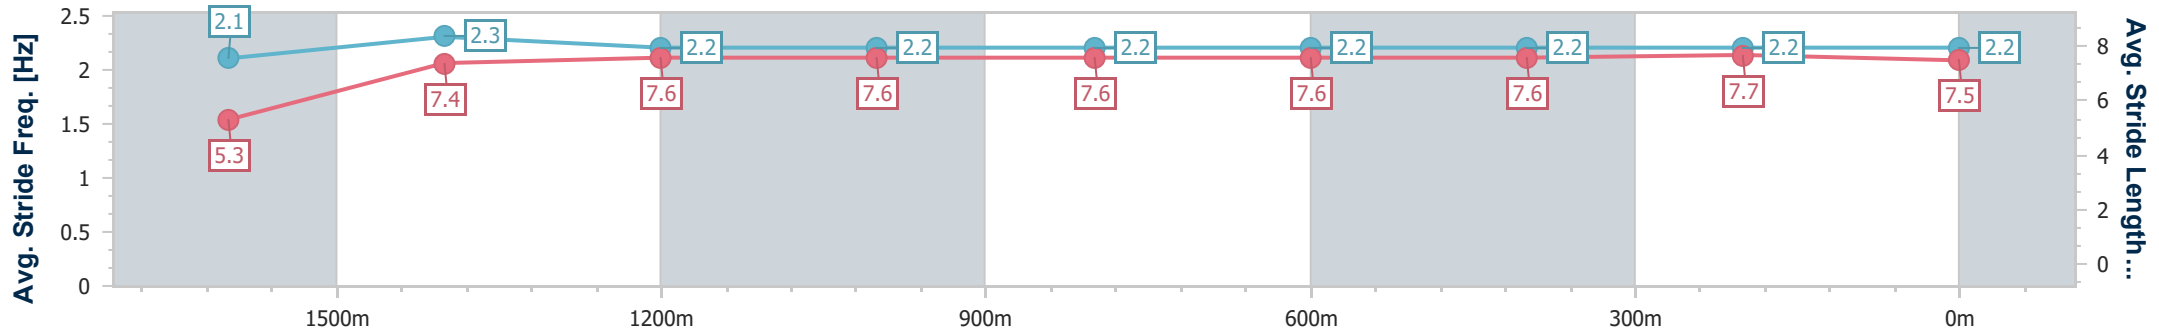

- [ ] Ranking at each section and finish
- .-.- No data available at this section
- NA No data available

Horse/Jockey Name	Strut
Final Rank	7
Fastest Section Time (Section)	0:08.70 (Overall)
Top Speed [km/h] (Section)	62.1 (1000m)
Race State	Finished

### Ipswich QLD Professional

Race 3: PIPER JOE'S 70TH Class 2 Handicap - 1700m

22 December 2022 - 14:20

Track Rating: Soft 5, Weather: Fine, Rail Position: +8m Entire

Section	Overall	1600m	1400m	1200m	1000m	800m	600m	400m	200m
Section Times	1:44.96 [7] (0:08.70)	1:36.26 [4] (0:12.03)	1:24.23 [5] (0:11.85)	1:12.38 [4] (0:12.04)	1:00.34 [3] (0:11.94)	0:48.40 [2] (0:12.35)	0:36.05 [2] (0:12.17)	0:23.88 [2] (0:11.81)	0:12.07 [4] (0:12.07)
Average Speed [km/h]	41.5	59.8	60.7	59.9	60.2	58.3	59.2	60.9	59.6
Top Speed [km/h]	55.8	61.4	61.8	61.4	62.1	59.3	60.6	61.9	61.2
Avg. Dist. to Rail [m]	4.3	0.5	0.5	0.4	0.3	0.1	0.2	0.5	0.6
Avg. Stride Freq. [Hz]	2.1	2.3	2.2	2.2	2.2	2.2	2.2	2.2	2.2
Avg. Stride Length [m]	5.3	7.4	7.6	7.6	7.6	7.6	7.6	7.7	7.5

- [ ] Ranking at each section and finish
- .-.- No data available at this section
- NA No data available

Horse/Jockey Name	Rose Of Taormina
Final Rank	8
Fastest Section Time (Section)	0:08.55 (Overall)
Top Speed [km/h] (Section)	62.1 (1000m)
Race State	Finished