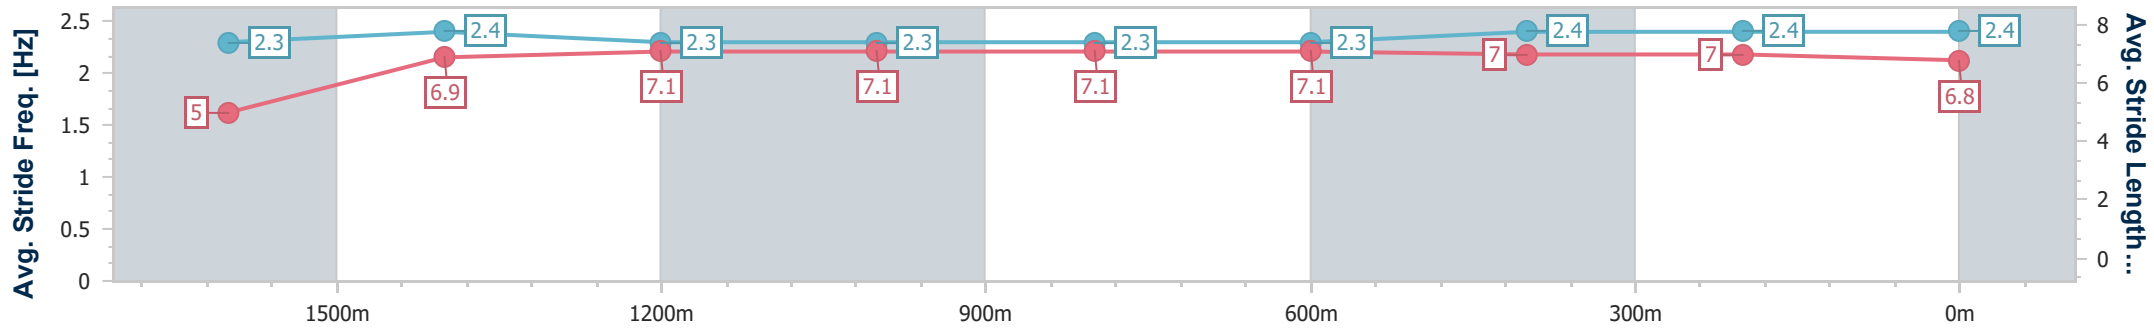

- [ ] Ranking at each section and finish
- .-.- No data available at this section
- NA No data available

Horse/Jockey Name	Rose Of Taormina
Final Rank	8
Fastest Section Time (Section)	0:08.55 (Overall)
Top Speed [km/h] (Section)	62.1 (1000m)
Race State	Finished

### Ipswich QLD Professional

Race 3: PIPER JOE'S 70TH Class 2 Handicap - 1700m

22 December 2022 - 14:20

Track Rating: Soft 5, Weather: Fine, Rail Position: +8m Entire

Section	Overall	1600m	1400m	1200m	1000m	800m	600m	400m	200m
Section Times	1:44.97 [8] (0:08.55)	1:36.42 [3] (0:11.89)	1:24.53 [3] (0:11.99)	1:12.54 [3] (0:12.24)	1:00.30 [4] (0:12.05)	0:48.25 [4] (0:12.34)	0:35.91 [3] (0:12.09)	0:23.82 [4] (0:11.79)	0:12.03 [8] (0:12.03)
Average Speed [km/h]	42.1	60.4	59.4	58.5	59.8	58.3	59.4	60.8	59.8
Top Speed [km/h]	58.6	61.3	60.8	59.3	62.1	59.0	60.9	61.8	62.0
Avg. Dist. to Rail [m]	0.7	2.8	2.6	1.1	0.2	0.2	0.7	1.4	2.1
Avg. Stride Freq. [Hz]	2.3	2.4	2.3	2.3	2.3	2.3	2.4	2.4	2.4
Avg. Stride Length [m]	5.0	6.9	7.1	7.1	7.1	7.1	7.0	7.0	6.8

- [ ] Ranking at each section and finish
- .-.- No data available at this section
- NA No data available