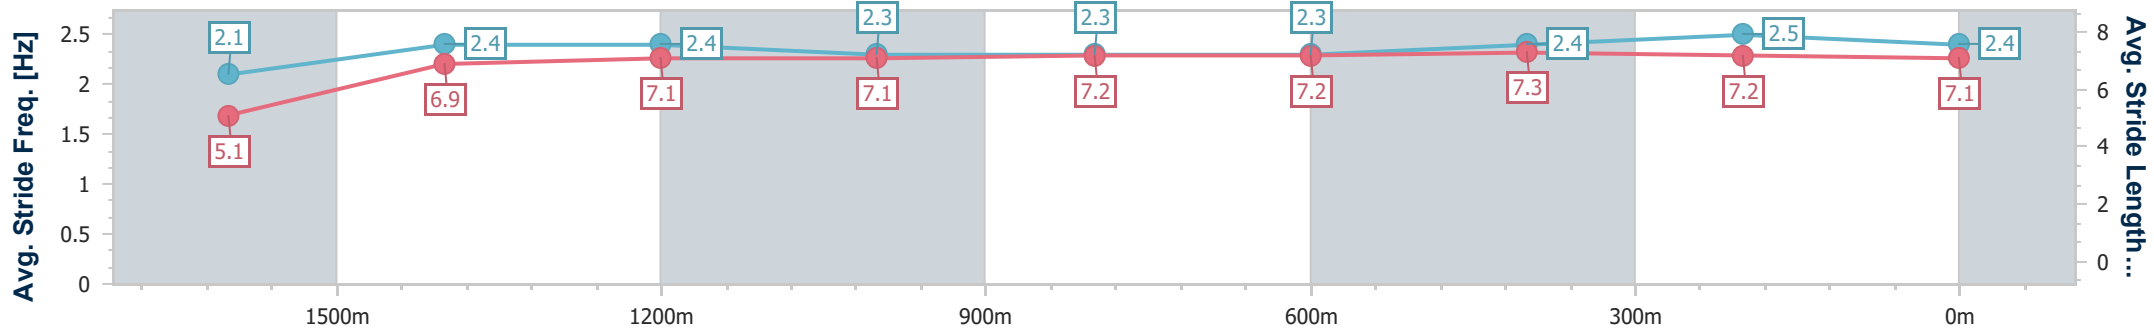

### Ipswich QLD Professional

Race 3: PIPER JOE'S 70TH Class 2 Handicap - 1700m

22 December 2022 - 14:20

Track Rating: Soft 5, Weather: Fine, Rail Position: +8m Entire

Section	Overall	1600m	1400m	1200m	1000m	800m	600m	400m	200m			
Section Times	1:44.33 [1] (0:09.07)	1:35.26 [8] (0:12.09)	1:23.17 [8] (0:12.04)	1:11.13 [8] (0:12.20)	0:58.93 [8] (0:12.10)	0:46.83 [8] (0:12.24)	0:34.59 [8] (0:11.70)	0:22.89 [8] (0:11.39)	0:11.50 [7] (0:11.50)			
Average Speed [km/h]	39.7	59.6	59.9	58.9	59.5	58.9	62.3	64.0	62.6			
Top Speed [km/h]	55.2	61.8	61.9	59.6	60.1	60.4	63.9	64.4	64.1			
Avg. Dist. to Rail [m]	6.6	0.7	0.2	0.5	0.2	0.2	2.4	3.9	5.9			
Avg. Stride Freq. [Hz]	2.1	2.4	2.4	2.3	2.3	2.3	2.4	2.5	2.4			
Avg. Stride Length [m]	5.1	6.9	7.1	7.1	7.2	7.2	7.2	7.2	7.1			

- [ ] Ranking at each section and finish
- .-.- No data available at this section
- NA No data available

Horse/Jockey Name	Bedford Square
Final Rank	2
Fastest Section Time (Section)	0:09.02 (Overall)
Top Speed [km/h] (Section)	64.1 (400m)
Race State	Finished