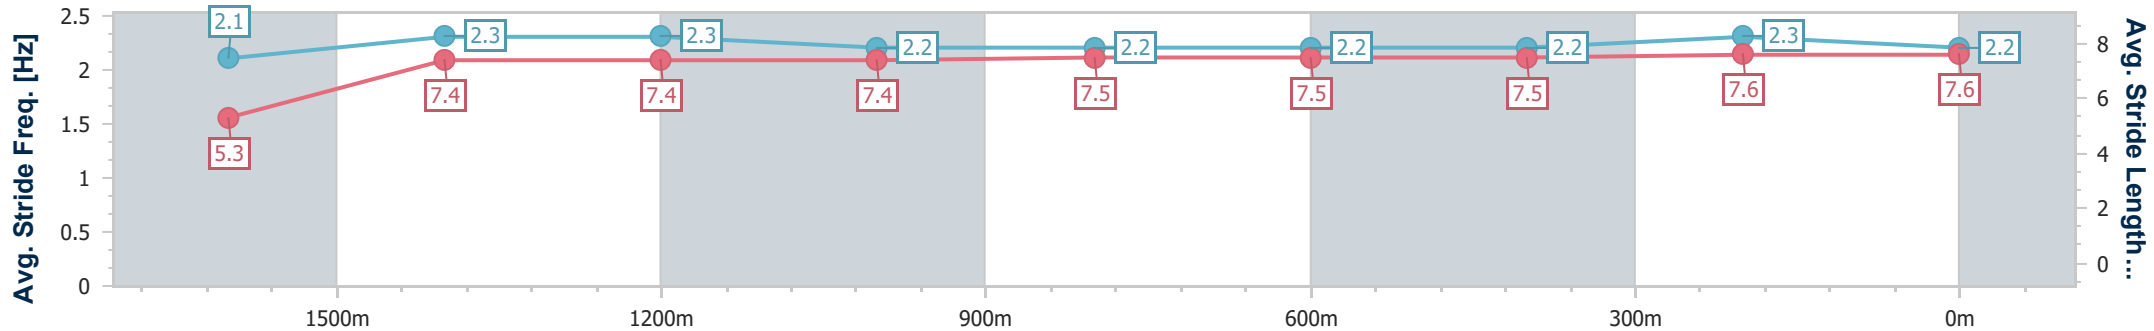

### Ipswich QLD Professional

Race 3: PIPER JOE'S 70TH Class 2 Handicap - 1700m

22 December 2022 - 14:20

Track Rating: Soft 5, Weather: Fine, Rail Position: +8m Entire

Section	Overall	1600m	1400m	1200m	1000m	800m	600m	400m	200m
Section Times	1:44.69 [4] (0:09.06)	1:35.63 [7] (0:11.92)	1:23.71 [7] (0:11.91)	1:11.80 [7] (0:12.16)	0:59.64 [6] (0:12.06)	0:47.58 [6] (0:12.27)	0:35.31 [6] (0:11.96)	0:23.35 [7] (0:11.59)	0:11.76 [5] (0:11.76)
Average Speed [km/h]	39.9	60.3	59.9	59.0	59.6	58.7	60.3	62.1	61.1
Top Speed [km/h]	56.8	62.3	60.6	60.0	60.6	59.6	61.8	63.1	62.3
Avg. Dist. to Rail [m]	3.5	1.4	2.1	1.0	0.3	0.1	0.3	0.6	2.0
Avg. Stride Freq. [Hz]	2.1	2.3	2.3	2.2	2.2	2.2	2.2	2.3	2.2
Avg. Stride Length [m]	5.3	7.4	7.4	7.4	7.5	7.5	7.5	7.6	7.6

- [ ] Ranking at each section and finish
- .-.- No data available at this section
- NA No data available

Horse/Jockey Name	Jetfoil
Final Rank	5
Fastest Section Time (Section)	0:08.85 (Overall)
Top Speed [km/h] (Section)	63.7 (600m)
Race State	Finished