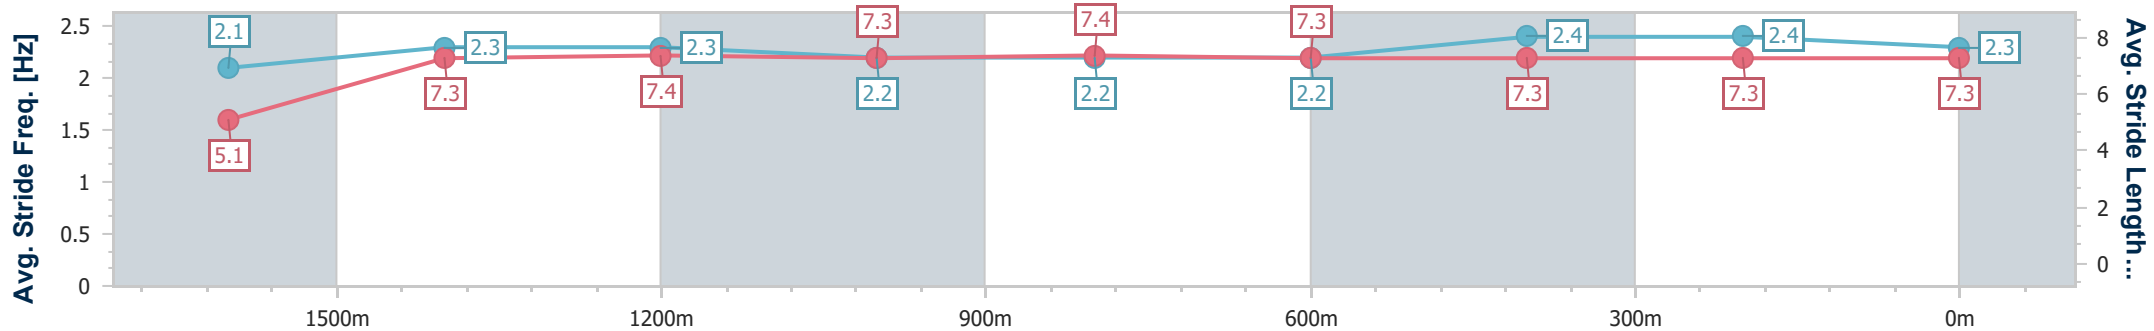

- [ ] Ranking at each section and finish
- .-.- No data available at this section
- NA No data available

Horse/Jockey Name	Bedford Square
Final Rank	2
Fastest Section Time (Section)	0:09.02 (Overall)
Top Speed [km/h] (Section)	64.1 (400m)
Race State	Finished

### Ipswich QLD Professional

Race 3: PIPER JOE'S 70TH Class 2 Handicap - 1700m

22 December 2022 - 14:20

Track Rating: Soft 5, Weather: Fine, Rail Position: +8m Entire

Section	Overall	1600m	1400m	1200m	1000m	800m	600m	400m	200m
Section Times	1:44.40 [2] (0:09.02)	1:35.38 [6] (0:11.90)	1:23.48 [6] (0:11.95)	1:11.53 [6] (0:12.30)	0:59.23 [7] (0:12.11)	0:47.12 [7] (0:12.36)	0:34.76 [7] (0:11.65)	0:23.11 [6] (0:11.49)	0:11.62 [3] (0:11.62)
Average Speed [km/h]	39.9	60.5	60.1	58.5	59.5	58.3	62.5	63.0	62.1
Top Speed [km/h]	56.8	62.1	61.5	59.4	60.3	60.6	63.9	64.1	63.2
Avg. Dist. to Rail [m]	5.1	0.5	0.4	0.3	0.2	0.4	2.0	2.0	1.5
Avg. Stride Freq. [Hz]	2.1	2.3	2.3	2.2	2.2	2.2	2.4	2.4	2.3
Avg. Stride Length [m]	5.1	7.3	7.4	7.3	7.4	7.3	7.3	7.3	7.3