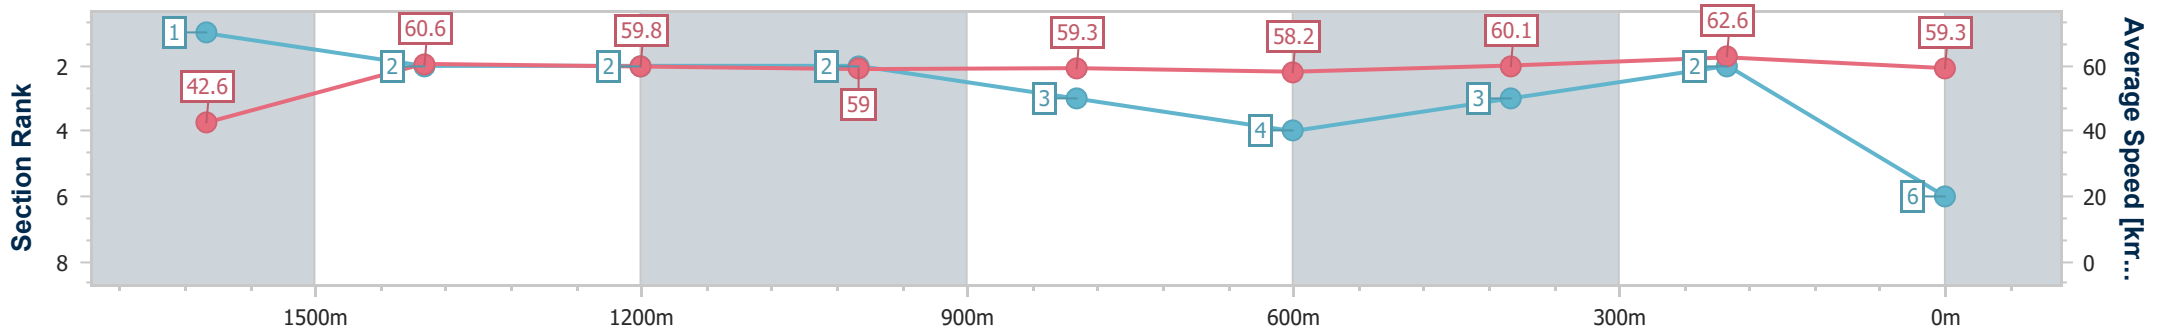

### Ipswich QLD Professional

Race 3: PIPER JOE'S 70TH Class 2 Handicap - 1700m

22 December 2022 - 14:20

Track Rating: Soft 5, Weather: Fine, Rail Position: +8m Entire

Section	Overall	1600m	1400m	1200m	1000m	800m	600m	400m	200m
Section Times	1:44.87 [6] (0:08.44)	1:36.43 [1] (0:11.90)	1:24.53 [2] (0:12.03)	1:12.50 [2] (0:12.21)	1:00.29 [2] (0:12.16)	0:48.13 [3] (0:12.42)	0:35.71 [4] (0:12.01)	0:23.70 [3] (0:11.57)	0:12.13 [2] (0:12.13)
Average Speed [km/h]	42.6	60.6	59.8	59.0	59.3	58.2	60.1	62.6	59.3
Top Speed [km/h]	57.5	62.0	61.9	60.9	61.1	59.2	61.9	63.0	61.9
Avg. Dist. to Rail [m]	5.3	0.6	0.5	0.3	0.6	0.7	0.9	1.0	1.0
Avg. Stride Freq. [Hz]	2.2	2.3	2.3	2.3	2.3	2.3	2.3	2.4	2.3
Avg. Stride Length [m]	5.4	7.4	7.4	7.3	7.3	7.2	7.2	7.2	7.0

- [ ] Ranking at each section and finish
- .-.- No data available at this section
- NA No data available

Horse/Jockey Name	Strut
Final Rank	7
Fastest Section Time (Section)	0:08.70 (Overall)
Top Speed [km/h] (Section)	62.1 (1000m)
Race State	Finished