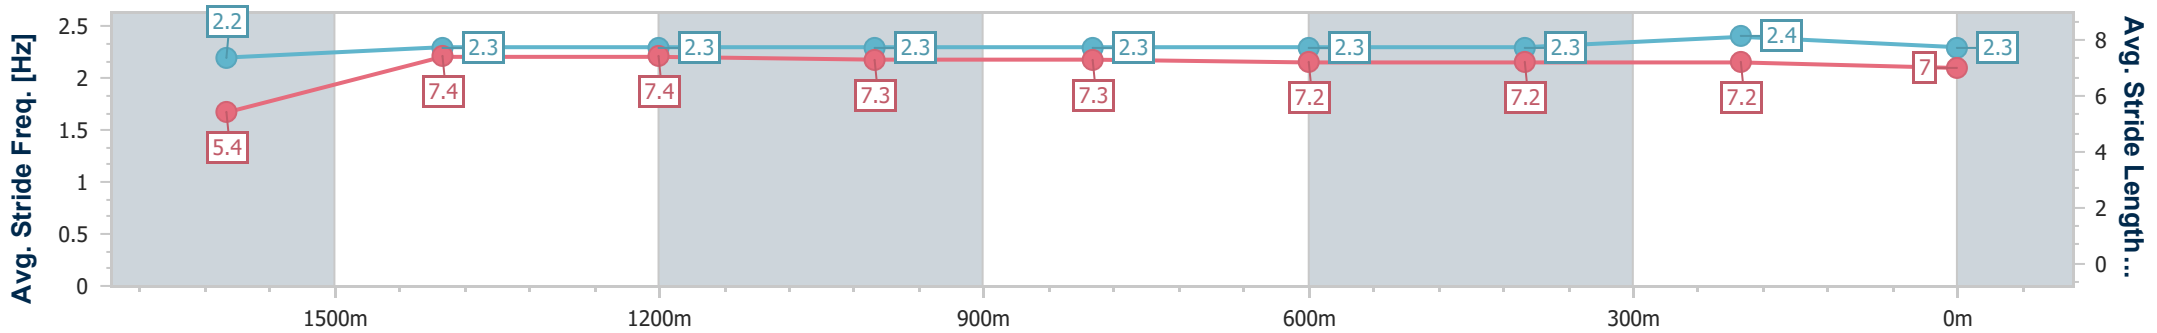

### Ipswich QLD Professional

Race 3: PIPER JOE'S 70TH Class 2 Handicap - 1700m

22 December 2022 - 14:20

Track Rating: Soft 5, Weather: Fine, Rail Position: +8m Entire

Section	Overall	1600m	1400m	1200m	1000m	800m	600m	400m	200m
Section Times	1:44.87 [6] (0:08.44)	1:36.43 [1] (0:11.90)	1:24.53 [2] (0:12.03)	1:12.50 [2] (0:12.21)	1:00.29 [2] (0:12.16)	0:48.13 [3] (0:12.42)	0:35.71 [4] (0:12.01)	0:23.70 [3] (0:11.57)	0:12.13 [2] (0:12.13)
Average Speed [km/h]	42.6	60.6	59.8	59.0	59.3	58.2	60.1	62.6	59.3
Top Speed [km/h]	57.5	62.0	61.9	60.9	61.1	59.2	61.9	63.0	61.9
Avg. Dist. to Rail [m]	5.3	0.6	0.5	0.3	0.6	0.7	0.9	1.0	1.0
Avg. Stride Freq. [Hz]	2.2	2.3	2.3	2.3	2.3	2.3	2.3	2.4	2.3
Avg. Stride Length [m]	5.4	7.4	7.4	7.3	7.3	7.2	7.2	7.2	7.0

- [ ] Ranking at each section and finish
- .-.- No data available at this section
- NA No data available

Horse/Jockey Name	Strut
Final Rank	7
Fastest Section Time (Section)	0:08.70 (Overall)
Top Speed [km/h] (Section)	62.1 (1000m)
Race State	Finished