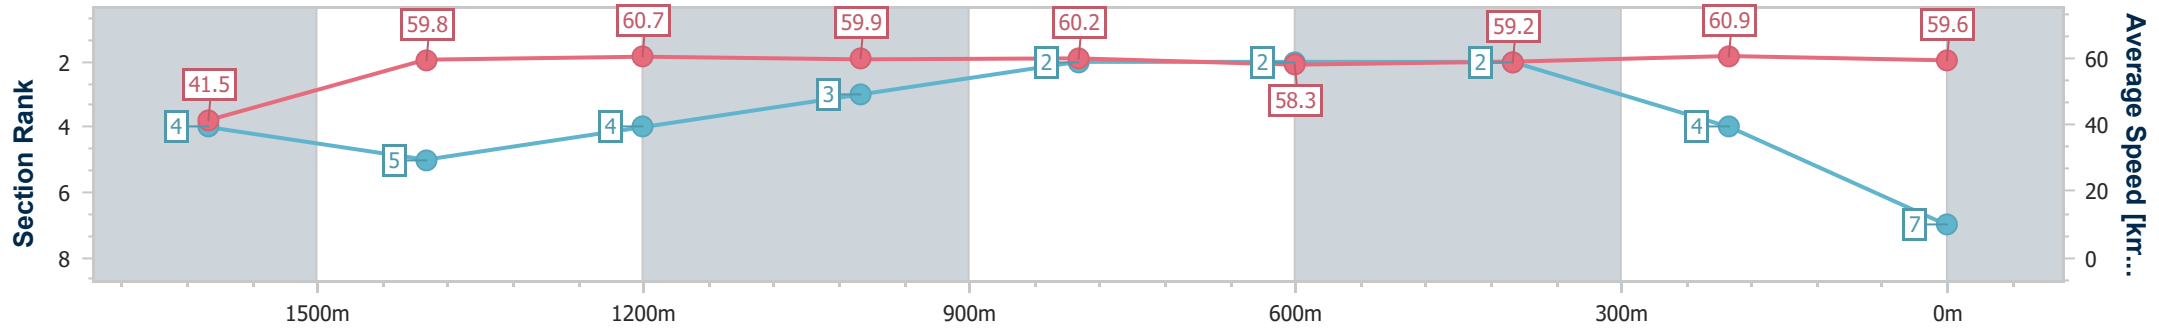

- [ ] Ranking at each section and finish
- .-.- No data available at this section
- NA No data available

Horse/Jockey Name	Strut
Final Rank	7
Fastest Section Time (Section)	0:08.70 (Overall)
Top Speed [km/h] (Section)	62.1 (1000m)
Race State	Finished

### Ipswich QLD Professional

Race 3: PIPER JOE'S 70TH Class 2 Handicap - 1700m

22 December 2022 - 14:20

Track Rating: Soft 5, Weather: Fine, Rail Position: +8m Entire

Section	Overall	1600m	1400m	1200m	1000m	800m	600m	400m	200m
Section Times	1:44.96 [7] (0:08.70)	1:36.26 [4] (0:12.03)	1:24.23 [5] (0:11.85)	1:12.38 [4] (0:12.04)	1:00.34 [3] (0:11.94)	0:48.40 [2] (0:12.35)	0:36.05 [2] (0:12.17)	0:23.88 [2] (0:11.81)	0:12.07 [4] (0:12.07)
Average Speed [km/h]	41.5	59.8	60.7	59.9	60.2	58.3	59.2	60.9	59.6
Top Speed [km/h]	55.8	61.4	61.8	61.4	62.1	59.3	60.6	61.9	61.2
Avg. Dist. to Rail [m]	4.3	0.5	0.5	0.4	0.3	0.1	0.2	0.5	0.6
Avg. Stride Freq. [Hz]	2.1	2.3	2.2	2.2	2.2	2.2	2.2	2.2	2.2
Avg. Stride Length [m]	5.3	7.4	7.6	7.6	7.6	7.6	7.6	7.7	7.5

- [ ] Ranking at each section and finish
- .-.- No data available at this section
- NA No data available

Horse/Jockey Name	Rose Of Taormina
Final Rank	8
Fastest Section Time (Section)	0:08.55 (Overall)
Top Speed [km/h] (Section)	62.1 (1000m)
Race State	Finished