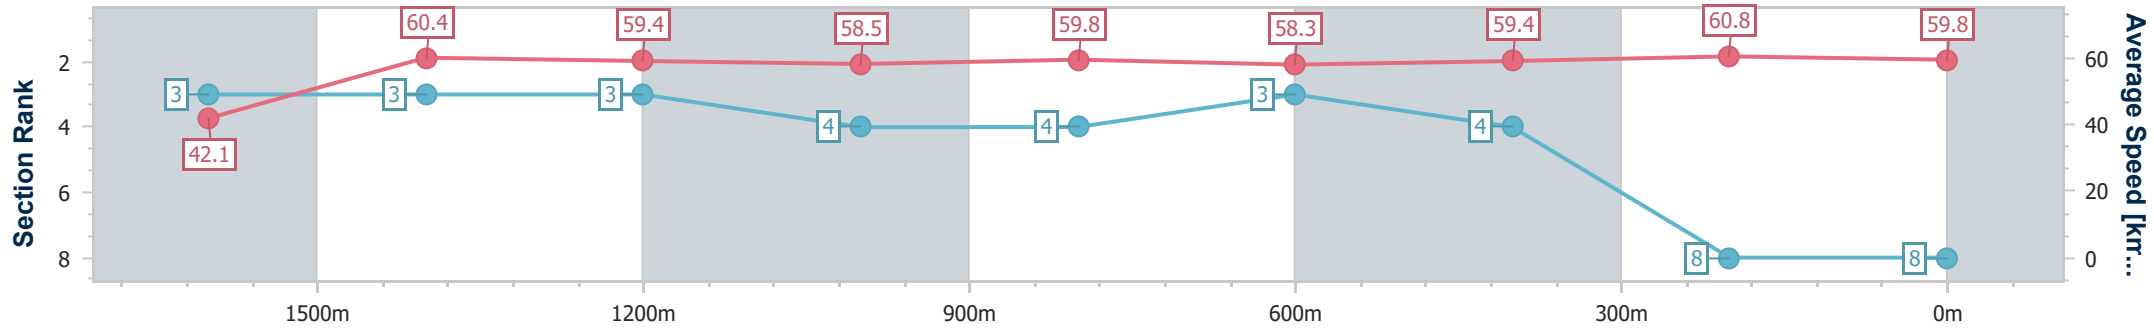

### Ipswich QLD Professional

Race 3: PIPER JOE'S 70TH Class 2 Handicap - 1700m

22 December 2022 - 14:20

Track Rating: Soft 5, Weather: Fine, Rail Position: +8m Entire

Section	Overall	1600m	1400m	1200m	1000m	800m	600m	400m	200m
Section Times	1:44.97 [8] (0:08.55)	1:36.42 [3] (0:11.89)	1:24.53 [3] (0:11.99)	1:12.54 [3] (0:12.24)	1:00.30 [4] (0:12.05)	0:48.25 [4] (0:12.34)	0:35.91 [3] (0:12.09)	0:23.82 [4] (0:11.79)	0:12.03 [8] (0:12.03)
Average Speed [km/h]	42.1	60.4	59.4	58.5	59.8	58.3	59.4	60.8	59.8
Top Speed [km/h]	58.6	61.3	60.8	59.3	62.1	59.0	60.9	61.8	62.0
Avg. Dist. to Rail [m]	0.7	2.8	2.6	1.1	0.2	0.2	0.7	1.4	2.1
Avg. Stride Freq. [Hz]	2.3	2.4	2.3	2.3	2.3	2.3	2.4	2.4	2.4
Avg. Stride Length [m]	5.0	6.9	7.1	7.1	7.1	7.1	7.0	7.0	6.8

- [ ] Ranking at each section and finish
- .-.- No data available at this section
- NA No data available