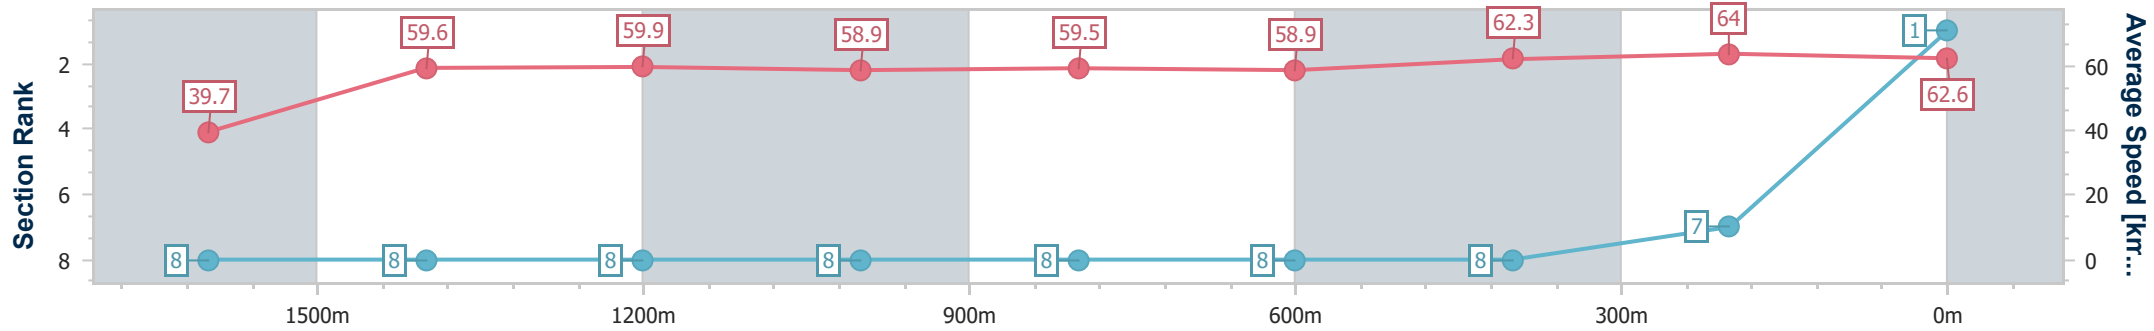

### Ipswich QLD Professional

Race 3: PIPER JOE'S 70TH Class 2 Handicap - 1700m

22 December 2022 - 14:20

Track Rating: Soft 5, Weather: Fine, Rail Position: +8m Entire

Section	Overall	1600m	1400m	1200m	1000m	800m	600m	400m	200m			
Section Times	1:44.33 [1] (0:09.07)	1:35.26 [8] (0:12.09)	1:23.17 [8] (0:12.04)	1:11.13 [8] (0:12.20)	0:58.93 [8] (0:12.10)	0:46.83 [8] (0:12.24)	0:34.59 [8] (0:11.70)	0:22.89 [8] (0:11.39)	0:11.50 [7] (0:11.50)			
Average Speed [km/h]	39.7	59.6	59.9	58.9	59.5	58.9	62.3	64.0	62.6			
Top Speed [km/h]	55.2	61.8	61.9	59.6	60.1	60.4	63.9	64.4	64.1			
Avg. Dist. to Rail [m]	6.6	0.7	0.2	0.5	0.2	0.2	2.4	3.9	5.9			
Avg. Stride Freq. [Hz]	2.1	2.4	2.4	2.3	2.3	2.3	2.4	2.5	2.4			
Avg. Stride Length [m]	5.1	6.9	7.1	7.1	7.2	7.2	7.2	7.2	7.1			

- [ ] Ranking at each section and finish
- .-.- No data available at this section
- NA No data available

Horse/Jockey Name	Bedford Square
Final Rank	2
Fastest Section Time (Section)	0:09.02 (Overall)
Top Speed [km/h] (Section)	64.1 (400m)
Race State	Finished