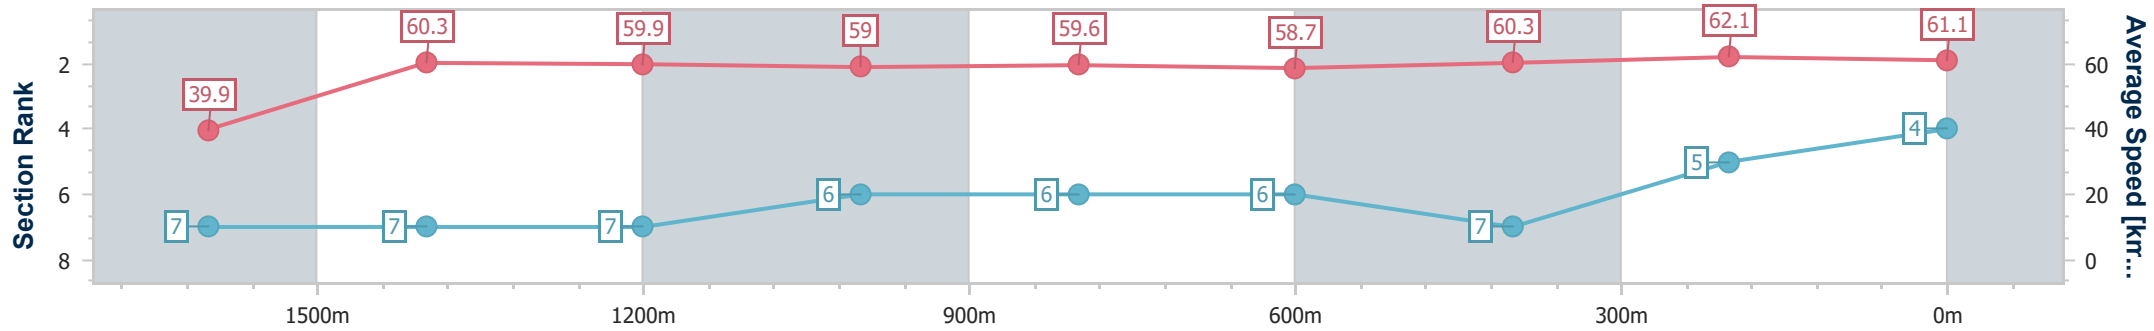

### Ipswich QLD Professional

Race 3: PIPER JOE'S 70TH Class 2 Handicap - 1700m

22 December 2022 - 14:20

Track Rating: Soft 5, Weather: Fine, Rail Position: +8m Entire

Section	Overall	1600m	1400m	1200m	1000m	800m	600m	400m	200m
Section Times	1:44.69 [4] (0:09.06)	1:35.63 [7] (0:11.92)	1:23.71 [7] (0:11.91)	1:11.80 [7] (0:12.16)	0:59.64 [6] (0:12.06)	0:47.58 [6] (0:12.27)	0:35.31 [6] (0:11.96)	0:23.35 [7] (0:11.59)	0:11.76 [5] (0:11.76)
Average Speed [km/h]	39.9	60.3	59.9	59.0	59.6	58.7	60.3	62.1	61.1
Top Speed [km/h]	56.8	62.3	60.6	60.0	60.6	59.6	61.8	63.1	62.3
Avg. Dist. to Rail [m]	3.5	1.4	2.1	1.0	0.3	0.1	0.3	0.6	2.0
Avg. Stride Freq. [Hz]	2.1	2.3	2.3	2.2	2.2	2.2	2.2	2.3	2.2
Avg. Stride Length [m]	5.3	7.4	7.4	7.4	7.5	7.5	7.5	7.6	7.6

- [ ] Ranking at each section and finish
- .-.- No data available at this section
- NA No data available

Horse/Jockey Name	Jetfoil
Final Rank	5
Fastest Section Time (Section)	0:08.85 (Overall)
Top Speed [km/h] (Section)	63.7 (600m)
Race State	Finished