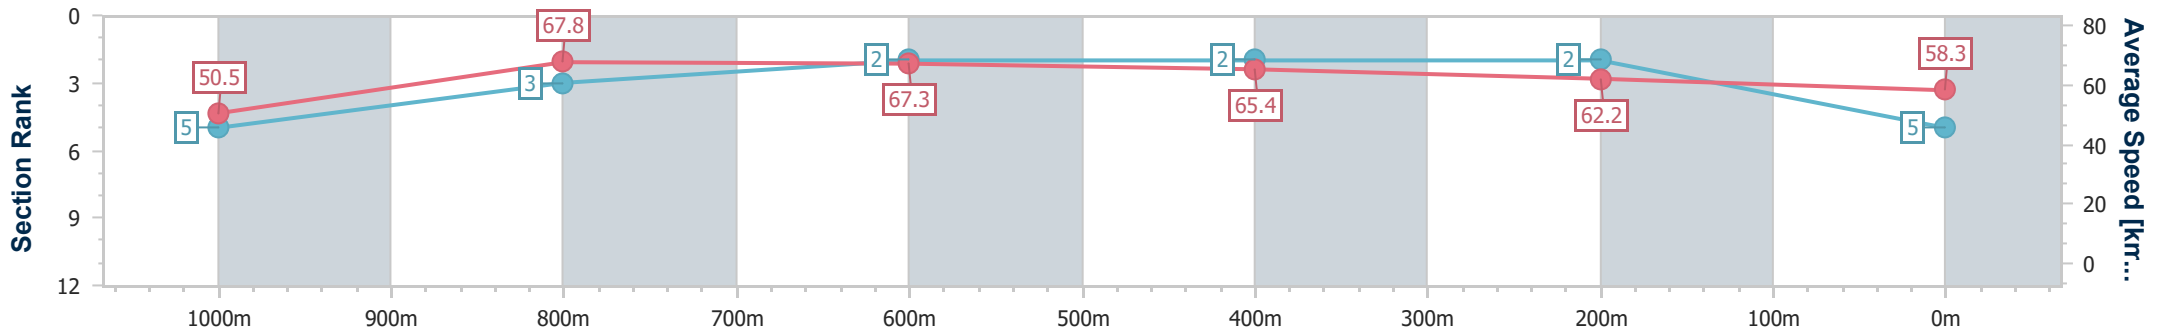

### Ipswich QLD Professional

Race 5: STROUD HOMES IPSWICH Class 2 Plate - 1200m

22 December 2022 - 15:35

Track Rating: Soft 5, Weather: Fine, Rail Position: +8m Entire

Section	Overall	1000m	800m	600m	400m	200m
Section Times	1:10.39 [5] (0:14.25)	0:56.14 [5] (0:10.65)	0:45.49 [3] (0:10.68)	0:34.81 [2] (0:10.96)	0:23.85 [2] (0:11.52)	0:12.33 [2] (0:12.33)
Average Speed [km/h]	50.5	67.8	67.3	65.4	62.2	58.3
Top Speed [km/h]	67.5	68.4	68.2	67.0	64.2	59.6
Avg. Dist. to Rail [m]	7.3	1.7	0.6	1.6	1.1	0.5
Avg. Stride Freq. [Hz]	2.4	2.4	2.4	2.4	2.4	2.3
Avg. Stride Length [m]	6.0	7.8	7.7	7.6	7.2	7.0