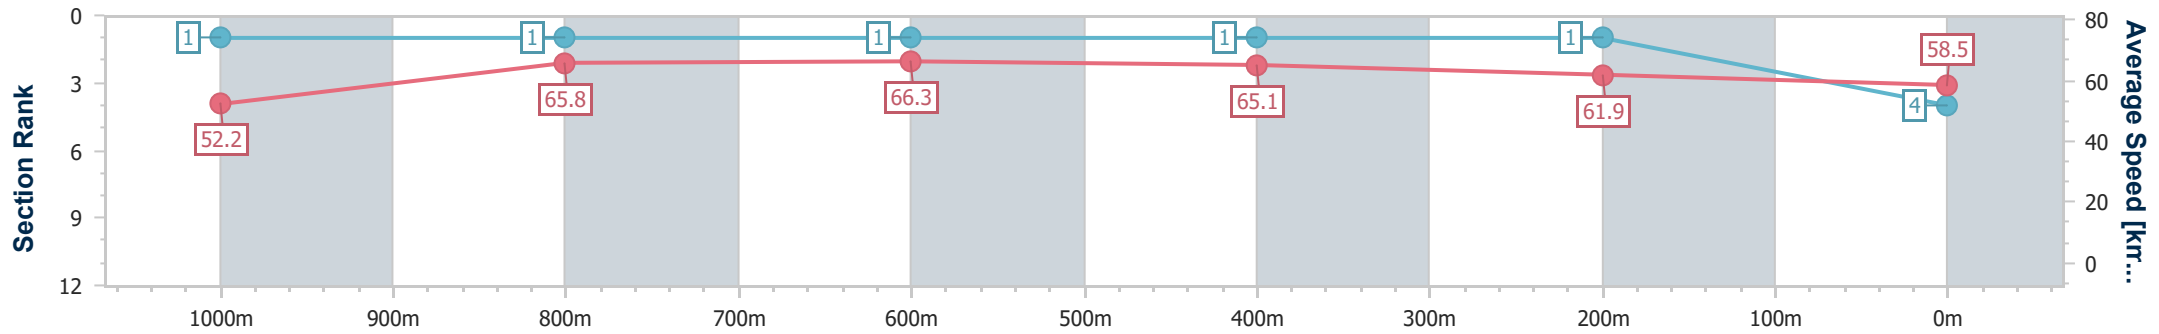

Ipswich QLD Professional

Race 5: STROUD HOMES IPSWICH Class 2 Plate - 1200m

22 December 2022 - 15:35

Track Rating: Soft 5, Weather: Fine, Rail Position: +8m Entire

Section	Overall	1000m	800m	600m	400m	200m
Section Times	1:10.35 [4] (0:13.78)	0:56.57 [1] (0:10.93)	0:45.64 [1] (0:10.81)	0:34.83 [1] (0:10.99)	0:23.84 [1] (0:11.54)	0:12.30 [1] (0:12.30)
Average Speed [km/h]	52.2	65.8	66.3	65.1	61.9	58.5
Top Speed [km/h]	66.2	66.1	67.0	66.7	63.7	60.7
Avg. Dist. to Rail [m]	5.2	1.0	1.2	2.0	2.1	1.7
Avg. Stride Freq. [Hz]	2.3	2.4	2.4	2.4	2.3	2.3
Avg. Stride Length [m]	6.5	7.7	7.6	7.6	7.3	7.2

- [ ] Ranking at each section and finish
- .-.- No data available at this section
- NA No data available

Horse/Jockey Name	Eyes To Eye
Final Rank	5
Fastest Section Time (Section)	0:10.65 (1000m)
Top Speed [km/h] (Section)	68.4 (1000m)
Race State	Finished