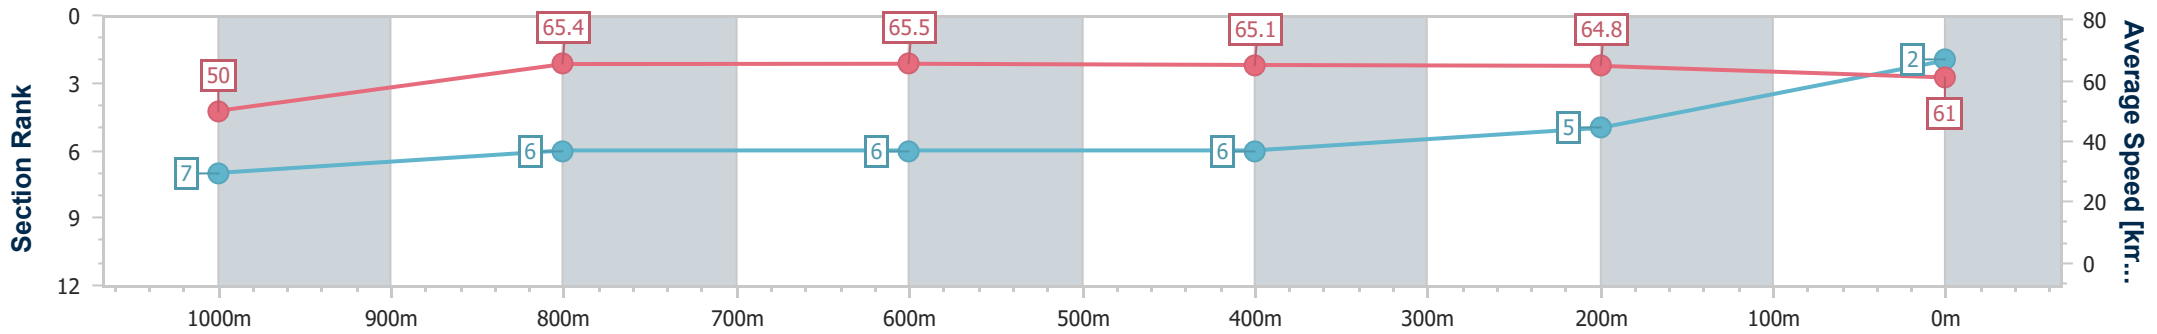

### Ipswich QLD Professional

Race 5: STROUD HOMES IPSWICH Class 2 Plate - 1200m

22 December 2022 - 15:35

Track Rating: Soft 5, Weather: Fine, Rail Position: +8m Entire

Section	Overall	1000m	800m	600m	400m	200m
Section Times	1:10.16 [2] (0:14.39)	0:55.77 [7] (0:11.00)	0:44.77 [6] (0:10.91)	0:33.86 [6] (0:10.97)	0:22.89 [6] (0:11.08)	0:11.81 [5]
Average Speed [km/h]	50.0	65.4	65.5	65.1	64.8	61.0
Top Speed [km/h]	66.8	67.2	66.0	65.8	65.8	63.4
Avg. Dist. to Rail [m]	4.3	0.8	2.0	1.8	1.8	3.6
Avg. Stride Freq. [Hz]	2.2	2.2	2.2	2.2	2.3	2.2
Avg. Stride Length [m]	6.4	8.2	8.2	8.1	7.9	7.8