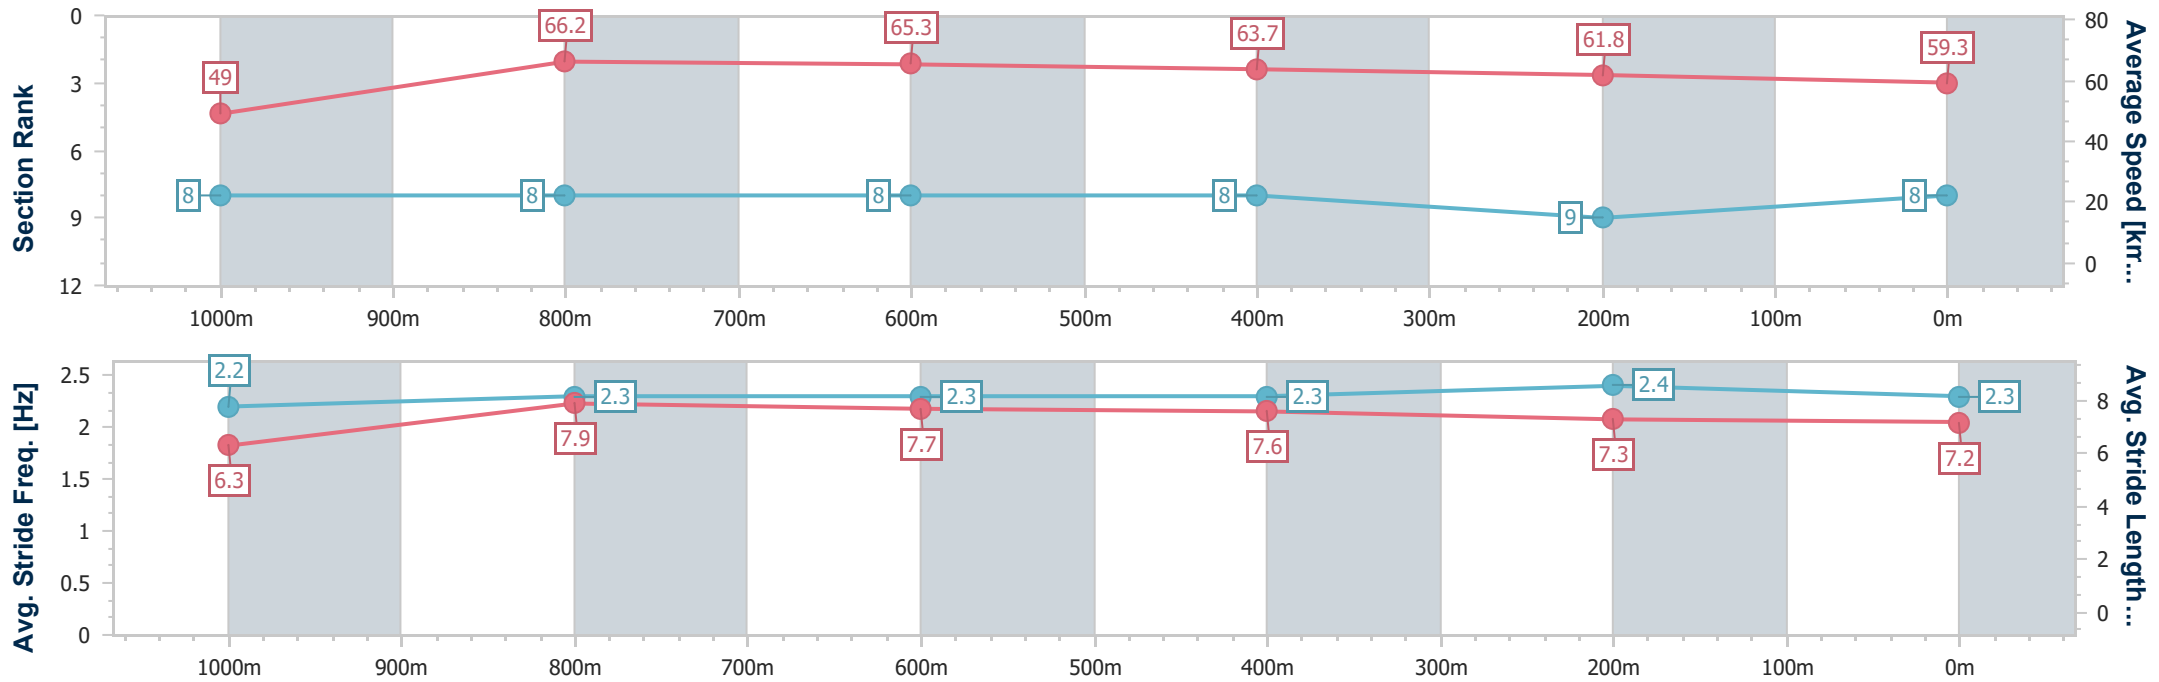

- [ ] Ranking at each section and finish
- .-.- No data available at this section
- NA No data available

Horse/Jockey Name	Sizzling Babe
Final Rank	8
Fastest Section Time (Section)	0:10.84 (1000m)
Top Speed [km/h] (Section)	66.8 (1000m)
Race State	Finished

### Ipswich QLD Professional

Race 5: STROUD HOMES IPSWICH Class 2 Plate - 1200m

22 December 2022 - 15:35

Track Rating: Soft 5, Weather: Fine, Rail Position: +8m Entire

Section	Overall	1000m	800m	600m	400m	200m
Section Times	1:11.50 [8] (0:14.69)	0:56.81 [8] (0:10.84)	0:45.97 [8] (0:10.93)	0:35.04 [8] (0:11.26)	0:23.78 [8] (0:11.64)	0:12.14 [9] (0:12.14)
Average Speed [km/h]	49.0	66.2	65.3	63.7	61.8	59.3
Top Speed [km/h]	66.4	66.8	66.3	65.4	63.6	61.4
Avg. Dist. to Rail [m]	3.1	0.9	2.2	1.3	0.8	3.2
Avg. Stride Freq. [Hz]	2.2	2.3	2.3	2.3	2.4	2.3
Avg. Stride Length [m]	6.3	7.9	7.7	7.6	7.3	7.2

- [ ] Ranking at each section and finish
- .-.- No data available at this section
- NA No data available

Horse/Jockey Name	Regal Edition
Final Rank	9
Fastest Section Time (Section)	0:10.44 (1000m)
Top Speed [km/h] (Section)	69.5 (1000m)
Race State	Finished