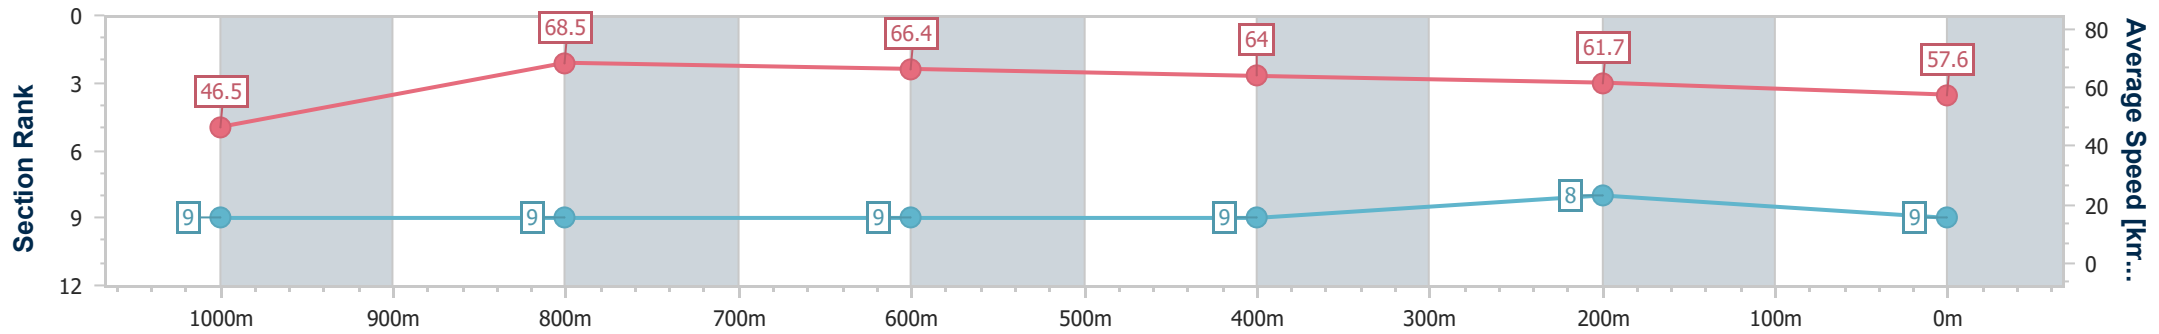

- [ ] Ranking at each section and finish
- .-.- No data available at this section
- NA No data available

Horse/Jockey Name	Regal Edition
Final Rank	9
Fastest Section Time (Section)	0:10.44 (1000m)
Top Speed [km/h] (Section)	69.5 (1000m)
Race State	Finished

### Ipswich QLD Professional

Race 5: STROUD HOMES IPSWICH Class 2 Plate - 1200m

22 December 2022 - 15:35

Track Rating: Soft 5, Weather: Fine, Rail Position: +8m Entire

Section	Overall	1000m	800m	600m	400m	200m
Section Times	1:11.82 [9] (0:15.52)	0:56.30 [9] (0:10.44)	0:45.86 [9] (0:10.68)	0:35.18 [9] (0:11.10)	0:24.08 [9] (0:11.58)	0:12.50 [8] (0:12.50)
Average Speed [km/h]	46.5	68.5	66.4	64.0	61.7	57.6
Top Speed [km/h]	68.9	69.5	67.6	65.2	64.1	60.0
Avg. Dist. to Rail [m]	1.9	2.3	3.9	3.3	1.7	1.2
Avg. Stride Freq. [Hz]	2.1	2.4	2.4	2.4	2.4	2.3
Avg. Stride Length [m]	6.1	7.9	7.8	7.5	7.3	7.0

- [ ] Ranking at each section and finish
- .-.- No data available at this section
- NA No data available