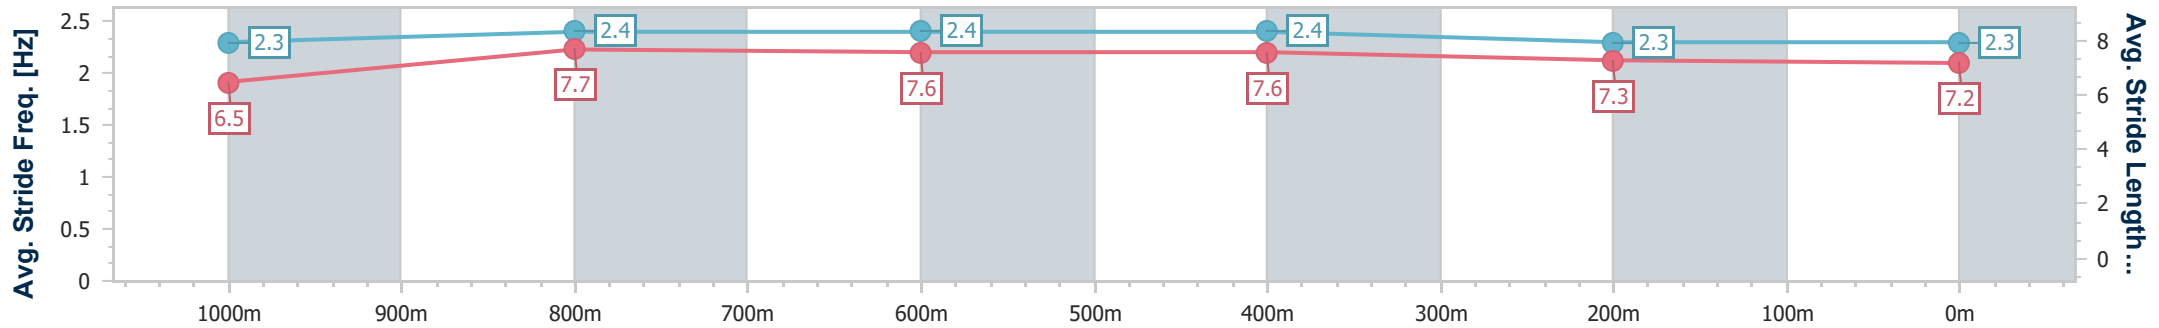

Ipswich QLD Professional

Race 5: STROUD HOMES IPSWICH Class 2 Plate - 1200m

22 December 2022 - 15:35

Track Rating: Soft 5, Weather: Fine, Rail Position: +8m Entire

Section	Overall	1000m	800m	600m	400m	200m
Section Times	1:10.35 [4] (0:13.78)	0:56.57 [1] (0:10.93)	0:45.64 [1] (0:10.81)	0:34.83 [1] (0:10.99)	0:23.84 [1] (0:11.54)	0:12.30 [1] (0:12.30)
Average Speed [km/h]	52.2	65.8	66.3	65.1	61.9	58.5
Top Speed [km/h]	66.2	66.1	67.0	66.7	63.7	60.7
Avg. Dist. to Rail [m]	5.2	1.0	1.2	2.0	2.1	1.7
Avg. Stride Freq. [Hz]	2.3	2.4	2.4	2.4	2.3	2.3
Avg. Stride Length [m]	6.5	7.7	7.6	7.6	7.3	7.2

- [ ] Ranking at each section and finish
- .-.- No data available at this section
- NA No data available

Horse/Jockey Name	Eyes To Eye
Final Rank	5
Fastest Section Time (Section)	0:10.65 (1000m)
Top Speed [km/h] (Section)	68.4 (1000m)
Race State	Finished