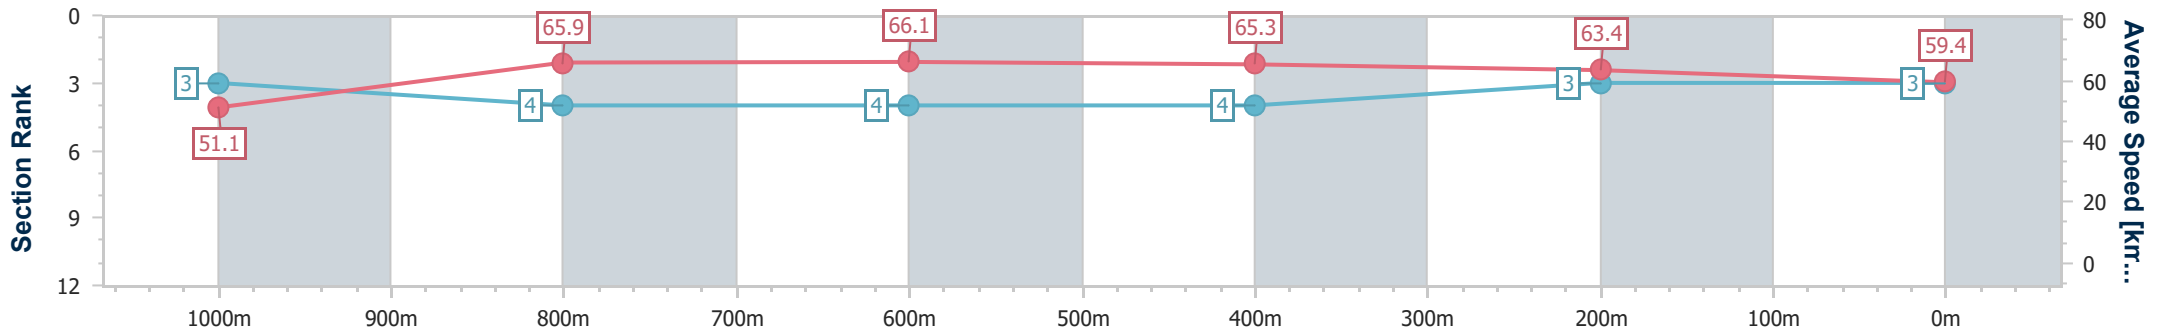

### Ipswich QLD Professional

Race 5: STROUD HOMES IPSWICH Class 2 Plate - 1200m

22 December 2022 - 15:35

Track Rating: Soft 5, Weather: Fine, Rail Position: +8m Entire

Section	Overall	1000m	800m	600m	400m	200m
Section Times	1:10.31 [3] (0:14.08)	0:56.23 [3] (0:10.92)	0:45.31 [4] (0:10.82)	0:34.49 [4] (0:11.02)	0:23.47 [4] (0:11.35)	0:12.12 [3] (0:12.12)
Average Speed [km/h]	51.1	65.9	66.1	65.3	63.4	59.4
Top Speed [km/h]	66.8	66.4	66.8	66.9	65.3	61.9
Avg. Dist. to Rail [m]	1.9	0.5	1.6	0.4	0.6	1.0
Avg. Stride Freq. [Hz]	2.3	2.4	2.4	2.4	2.4	2.4
Avg. Stride Length [m]	6.3	7.6	7.6	7.4	7.3	7.0