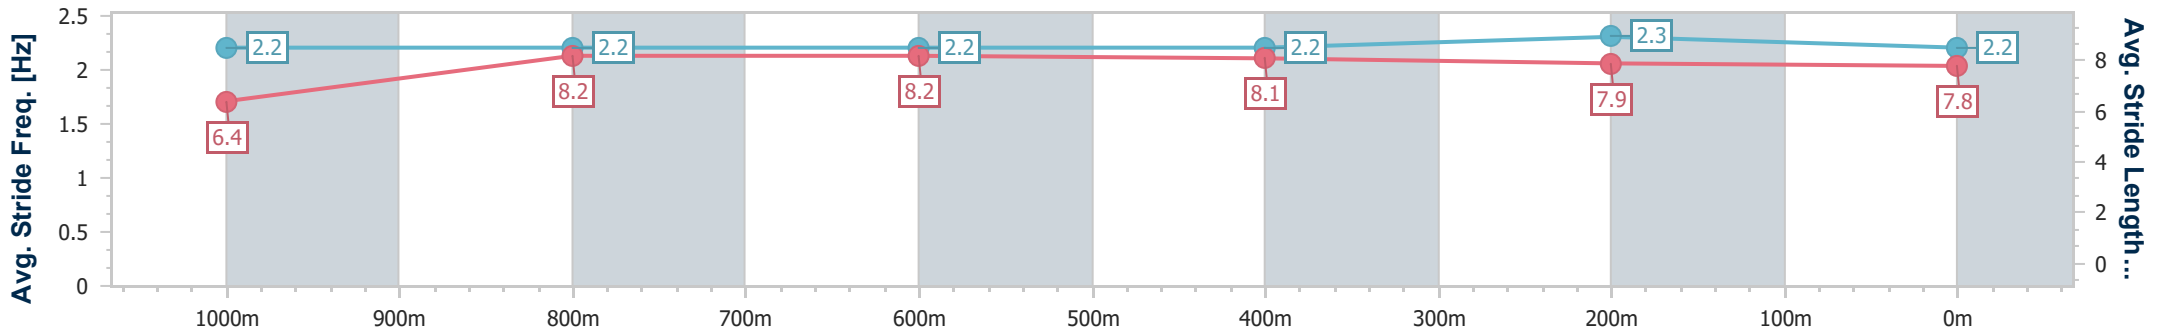

### Ipswich QLD Professional

Race 5: STROUD HOMES IPSWICH Class 2 Plate - 1200m

22 December 2022 - 15:35

Track Rating: Soft 5, Weather: Fine, Rail Position: +8m Entire

Section	Overall	1000m	800m	600m	400m	200m
Section Times	1:10.16 [2] (0:14.39)	0:55.77 [7] (0:11.00)	0:44.77 [6] (0:10.91)	0:33.86 [6] (0:10.97)	0:22.89 [6] (0:11.08)	0:11.81 [5]
Average Speed [km/h]	50.0	65.4	65.5	65.1	64.8	61.0
Top Speed [km/h]	66.8	67.2	66.0	65.8	65.8	63.4
Avg. Dist. to Rail [m]	4.3	0.8	2.0	1.8	1.8	3.6
Avg. Stride Freq. [Hz]	2.2	2.2	2.2	2.2	2.3	2.2
Avg. Stride Length [m]	6.4	8.2	8.2	8.1	7.9	7.8