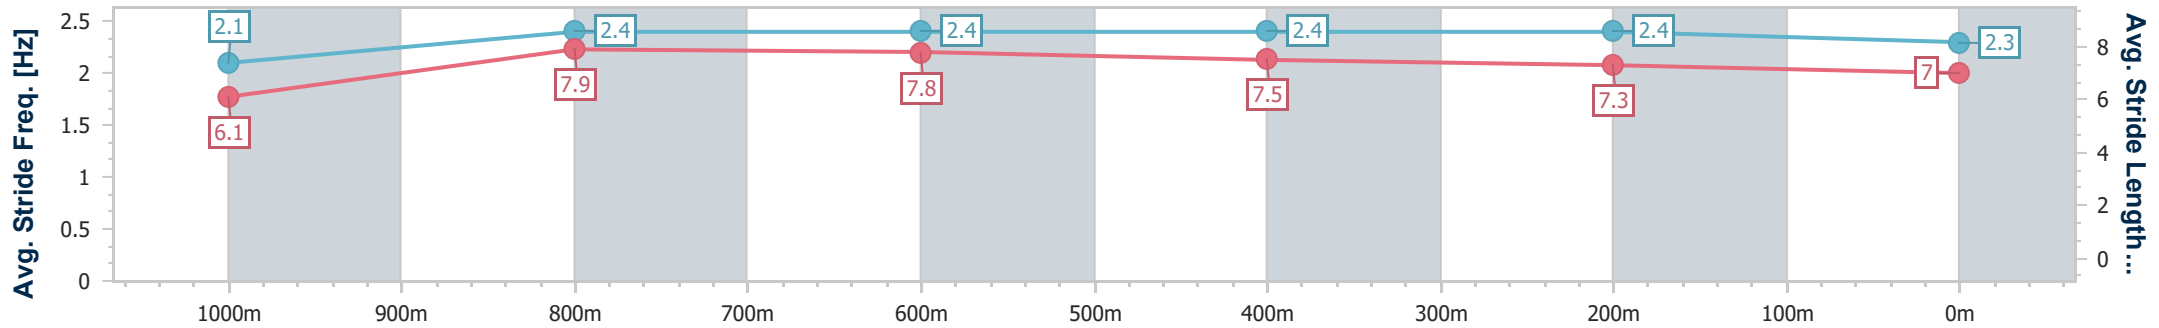

### Ipswich QLD Professional

Race 5: STROUD HOMES IPSWICH Class 2 Plate - 1200m

22 December 2022 - 15:35

Track Rating: Soft 5, Weather: Fine, Rail Position: +8m Entire

Section	Overall	1000m	800m	600m	400m	200m
Section Times	1:11.82 [9] (0:15.52)	0:56.30 [9] (0:10.44)	0:45.86 [9] (0:10.68)	0:35.18 [9] (0:11.10)	0:24.08 [9] (0:11.58)	0:12.50 [8] (0:12.50)
Average Speed [km/h]	46.5	68.5	66.4	64.0	61.7	57.6
Top Speed [km/h]	68.9	69.5	67.6	65.2	64.1	60.0
Avg. Dist. to Rail [m]	1.9	2.3	3.9	3.3	1.7	1.2
Avg. Stride Freq. [Hz]	2.1	2.4	2.4	2.4	2.4	2.3
Avg. Stride Length [m]	6.1	7.9	7.8	7.5	7.3	7.0

- [ ] Ranking at each section and finish
- .-.- No data available at this section
- NA No data available