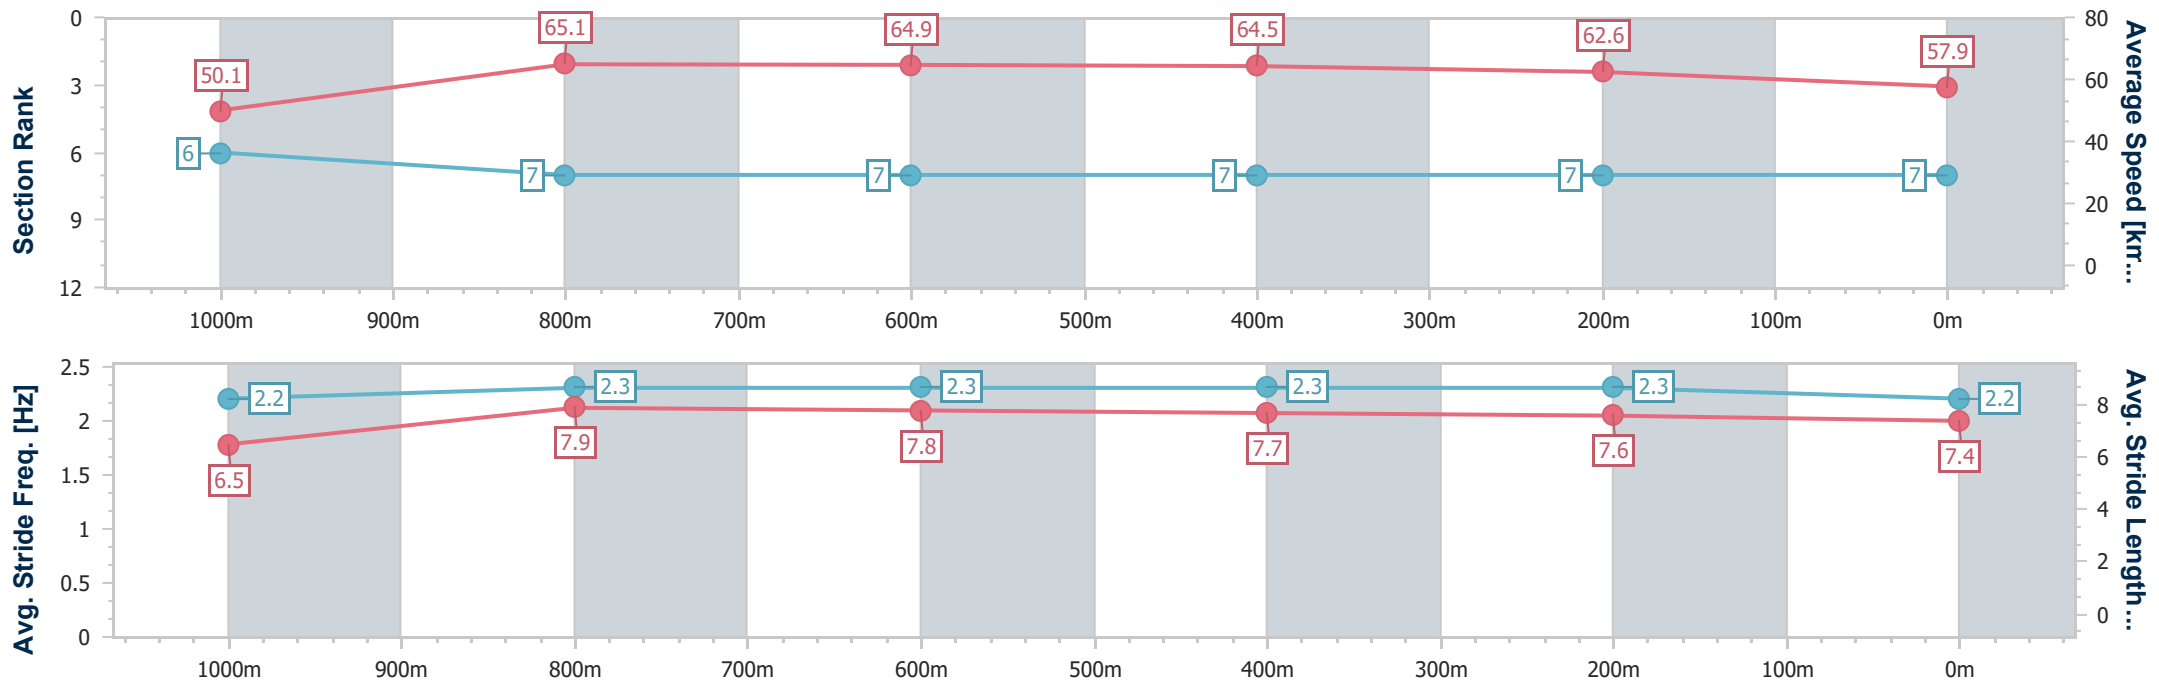

### Ipswich QLD Professional

Race 5: STROUD HOMES IPSWICH Class 2 Plate - 1200m

22 December 2022 - 15:35

Track Rating: Soft 5, Weather: Fine, Rail Position: +8m Entire

Section	Overall	1000m	800m	600m	400m	200m
Section Times	1:11.36 [7] (0:14.37)	0:56.99 [6] (0:11.06)	0:45.93 [7] (0:11.02)	0:34.91 [7] (0:11.07)	0:23.84 [7] (0:11.43)	0:12.41 [7] (0:12.41)
Average Speed [km/h]	50.1	65.1	64.9	64.5	62.6	57.9
Top Speed [km/h]	65.7	65.8	65.9	65.5	64.0	62.1
Avg. Dist. to Rail [m]	2.6	0.5	1.7	2.2	1.3	0.4
Avg. Stride Freq. [Hz]	2.2	2.3	2.3	2.3	2.3	2.2
Avg. Stride Length [m]	6.5	7.9	7.8	7.7	7.6	7.4

- [ ] Ranking at each section and finish
- .-.- No data available at this section
- NA No data available

Horse/Jockey Name	Sizzling Babe
Final Rank	8
Fastest Section Time (Section)	0:10.84 (1000m)
Top Speed [km/h] (Section)	66.8 (1000m)
Race State	Finished