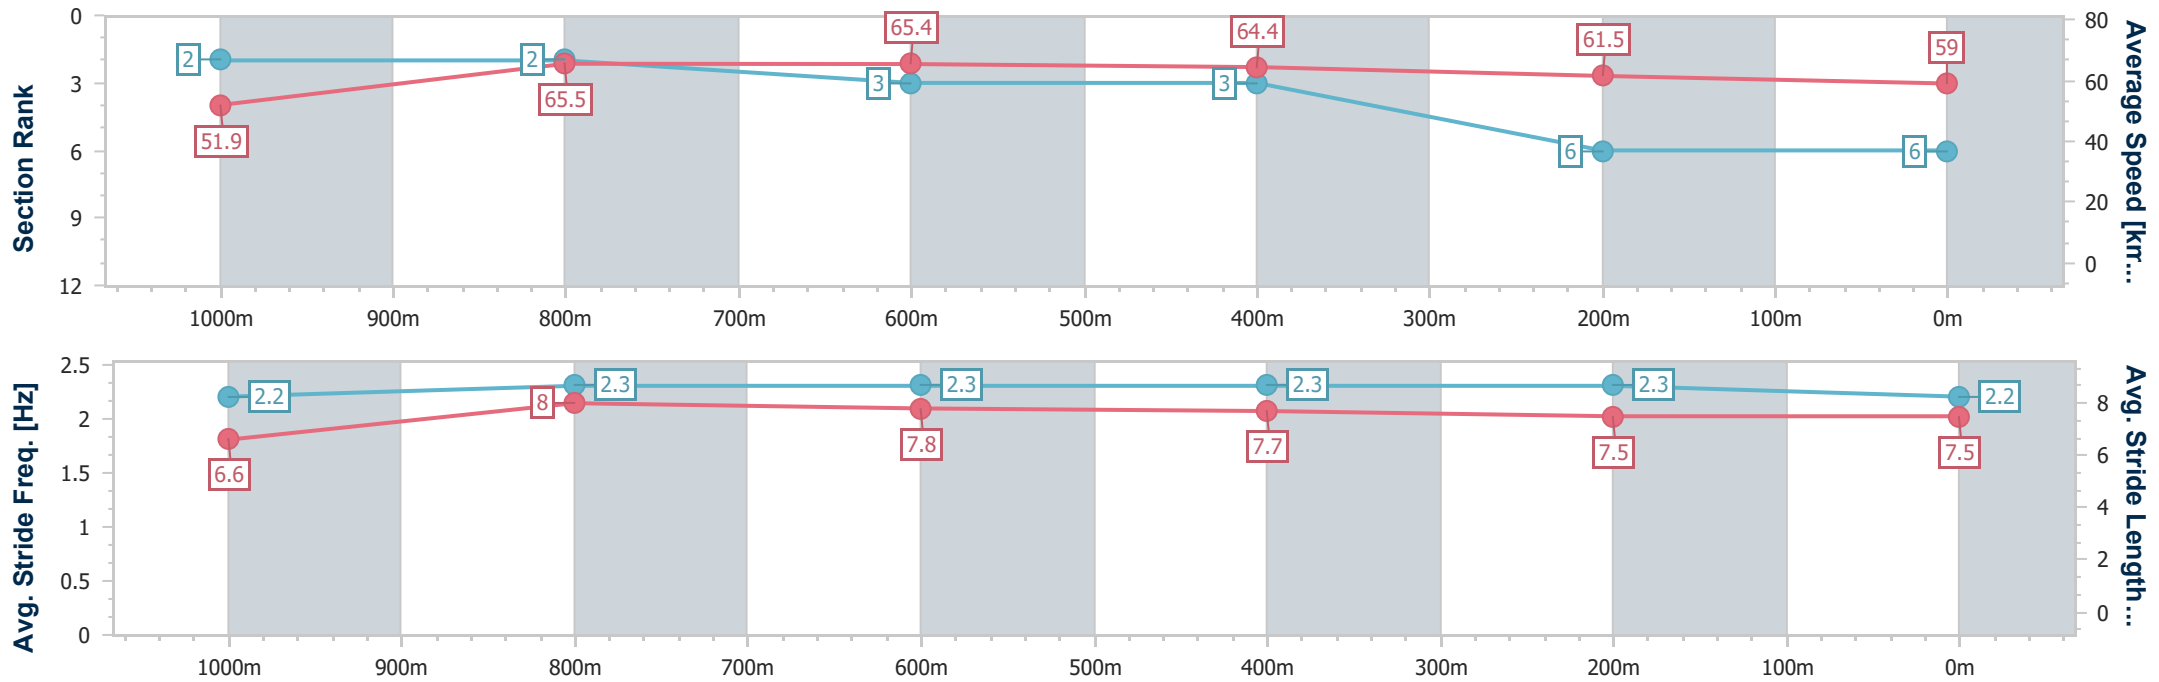

### Ipswich QLD Professional

Race 5: STROUD HOMES IPSWICH Class 2 Plate - 1200m

22 December 2022 - 15:35

Track Rating: Soft 5, Weather: Fine, Rail Position: +8m Entire

Section	Overall	1000m	800m	600m	400m	200m
Section Times	1:10.61 [6] (0:13.88)	0:56.73 [2] (0:10.97)	0:45.76 [2] (0:10.90)	0:34.86 [3] (0:11.04)	0:23.82 [3] (0:11.61)	0:12.21 [6] (0:12.21)
Average Speed [km/h]	51.9	65.5	65.4	64.4	61.5	59.0
Top Speed [km/h]	67.0	67.2	66.3	66.1	62.9	61.4
Avg. Dist. to Rail [m]	5.0	1.2	2.8	2.7	1.3	1.3
Avg. Stride Freq. [Hz]	2.2	2.3	2.3	2.3	2.3	2.2
Avg. Stride Length [m]	6.6	8.0	7.8	7.7	7.5	7.5