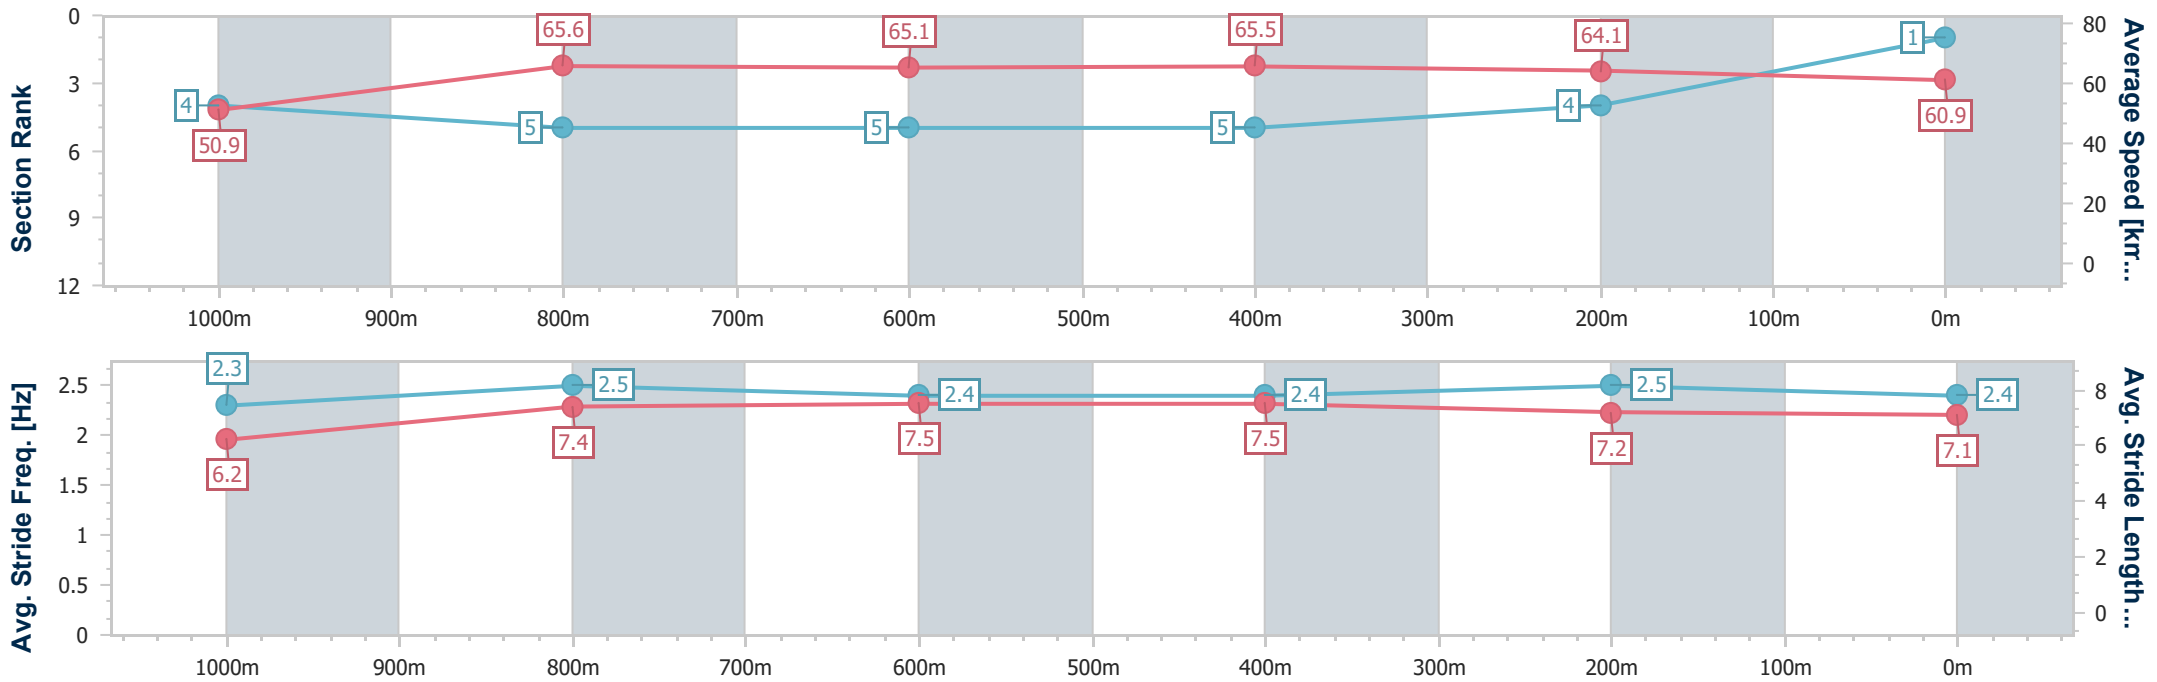

Scratched: Beach Lap (#1), Billy's Bro (#2)

Horse/Jockey Name	Northuldra
Final Rank	1
Fastest Section Time (Section)	0:10.92 (1000m)
Top Speed [km/h] (Section)	67.9 (1000m)
Race State	Finished

Ipswich QLD Professional  
 Race 5: STROUD HOMES IPSWICH Class 2 Plate - 1200m  
 22 December 2022 - 15:35  
 Track Rating: Soft 5, Weather: Fine, Rail Position: +8m Entire

Section	Overall	1000m	800m	600m	400m	200m
Section Times	1:10.04 [1] (0:14.15)	0:55.89 [4] (0:10.92)	0:44.97 [5] (0:10.99)	0:33.98 [5] (0:10.94)	0:23.04 [5] (0:11.22)	0:11.82 [4]
Average Speed [km/h]	50.9	65.6	65.1	65.5	64.1	60.9
Top Speed [km/h]	67.5	67.9	66.3	66.3	64.9	64.7
Avg. Dist. to Rail [m]	0.6	1.5	1.6	1.0	1.2	1.9
Avg. Stride Freq. [Hz]	2.3	2.5	2.4	2.4	2.5	2.4
Avg. Stride Length [m]	6.2	7.4	7.5	7.5	7.2	7.1