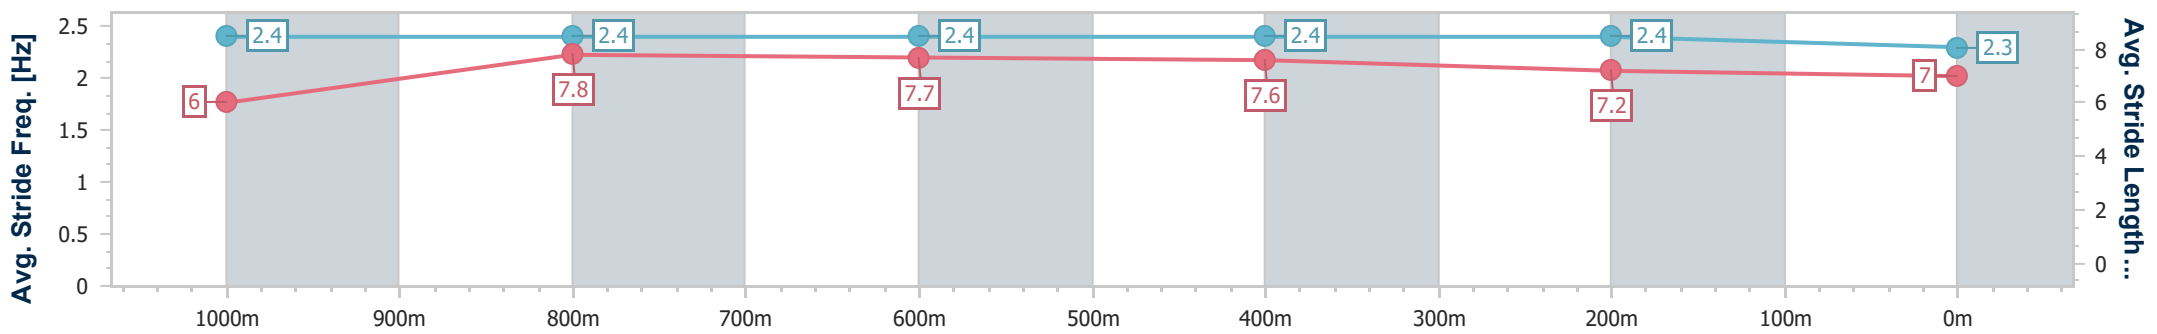

### Ipswich QLD Professional

Race 5: STROUD HOMES IPSWICH Class 2 Plate - 1200m

22 December 2022 - 15:35

Track Rating: Soft 5, Weather: Fine, Rail Position: +8m Entire

Section	Overall	1000m	800m	600m	400m	200m
Section Times	1:10.39 [5] (0:14.25)	0:56.14 [5] (0:10.65)	0:45.49 [3] (0:10.68)	0:34.81 [2] (0:10.96)	0:23.85 [2] (0:11.52)	0:12.33 [2] (0:12.33)
Average Speed [km/h]	50.5	67.8	67.3	65.4	62.2	58.3
Top Speed [km/h]	67.5	68.4	68.2	67.0	64.2	59.6
Avg. Dist. to Rail [m]	7.3	1.7	0.6	1.6	1.1	0.5
Avg. Stride Freq. [Hz]	2.4	2.4	2.4	2.4	2.4	2.3
Avg. Stride Length [m]	6.0	7.8	7.7	7.6	7.2	7.0