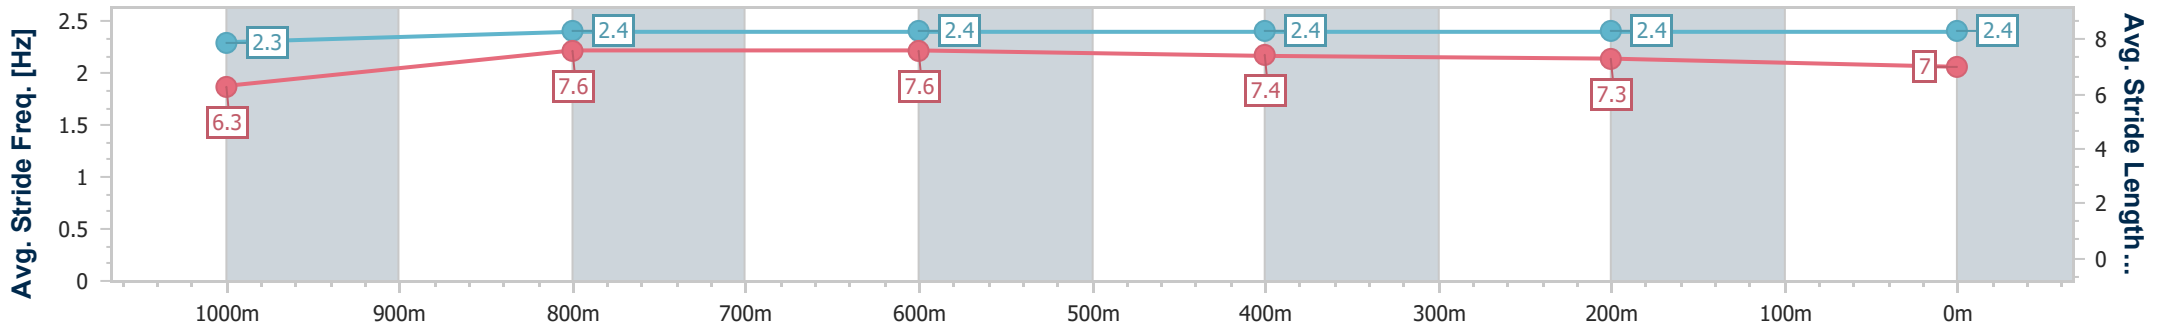

### Ipswich QLD Professional

Race 5: STROUD HOMES IPSWICH Class 2 Plate - 1200m

22 December 2022 - 15:35

Track Rating: Soft 5, Weather: Fine, Rail Position: +8m Entire

Section	Overall	1000m	800m	600m	400m	200m
Section Times	1:10.31 [3] (0:14.08)	0:56.23 [3] (0:10.92)	0:45.31 [4] (0:10.82)	0:34.49 [4] (0:11.02)	0:23.47 [4] (0:11.35)	0:12.12 [3] (0:12.12)
Average Speed [km/h]	51.1	65.9	66.1	65.3	63.4	59.4
Top Speed [km/h]	66.8	66.4	66.8	66.9	65.3	61.9
Avg. Dist. to Rail [m]	1.9	0.5	1.6	0.4	0.6	1.0
Avg. Stride Freq. [Hz]	2.3	2.4	2.4	2.4	2.4	2.4
Avg. Stride Length [m]	6.3	7.6	7.6	7.4	7.3	7.0