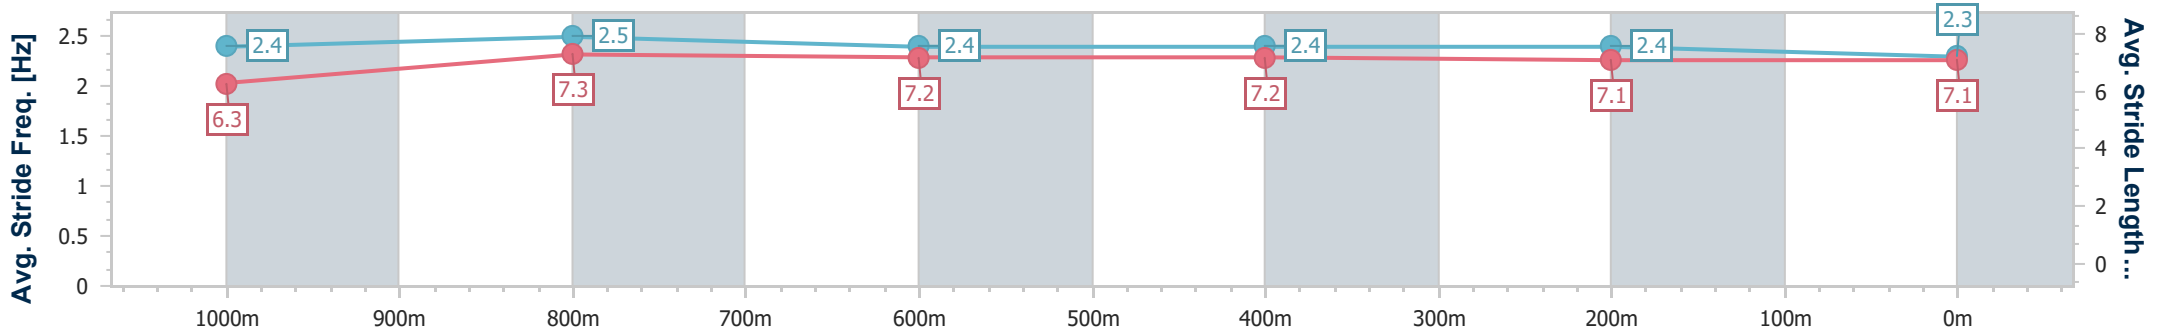

Horse/Jockey Name	Steady Ready
Final Rank	3
Fastest Section Time (Section)	0:11.01 (1000m)
Top Speed [km/h] (Section)	67.1 (1000m)
Race State	Finished

Toowoomba QLD Professional
Race 6: MORT & CO KING OF THE MOUNTAIN - 1200m

31 December 2022 - 20:37

Track Rating: Good 3, Weather: Overcast, Rail Position: True Entire

Section	Overall	1000m	800m	600m	400m	200m
Section Times	1:11.20 [3] (0:13.26)	0:57.94 [1] (0:11.01)	0:46.93 [1] (0:11.57)	0:35.36 [1] (0:11.75)	0:23.61 [1] (0:11.66)	0:11.95 [2] (0:11.95)
Average Speed [km/h]	54.4	65.3	62.4	61.4	61.7	60.1
Top Speed [km/h]	65.5	67.1	63.9	62.9	63.6	61.9
Avg. Dist. to Rail [m]	2.6	0.4	0.9	0.6	0.2	0.2
Avg. Stride Freq. [Hz]	2.4	2.5	2.4	2.4	2.4	2.3
Avg. Stride Length [m]	6.3	7.3	7.2	7.2	7.1	7.1

- [ ] Ranking at each section and finish
- -.-.- No data available at this section
- NA No data available