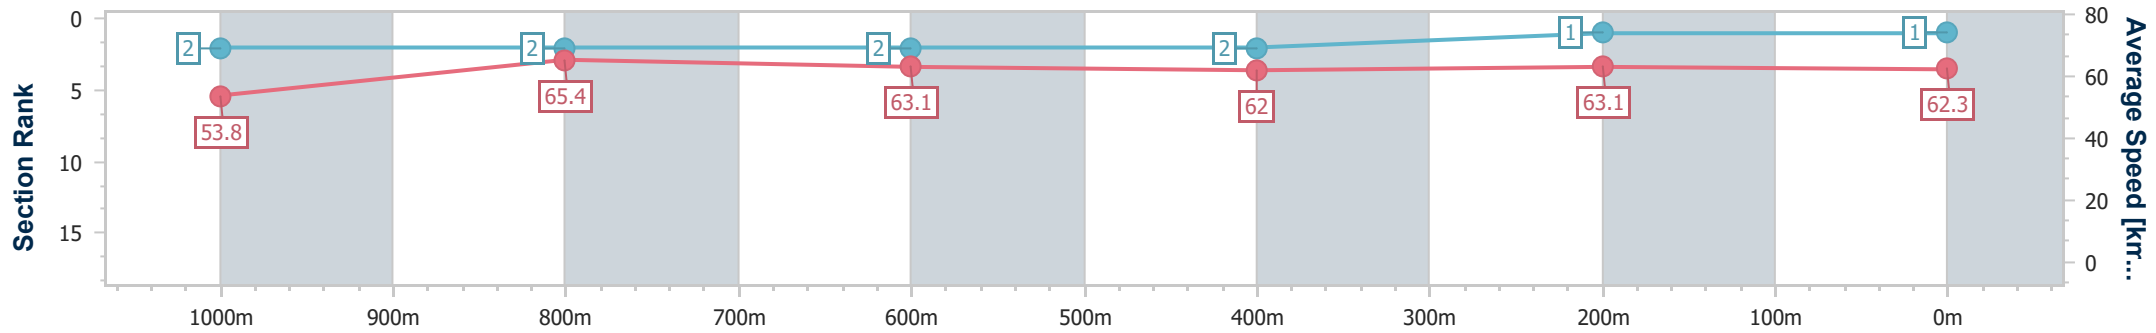

Toowoomba QLD Professional  
Race 6: MORT & CO KING OF THE MOUNTAIN - 1200m

31 December 2022 - 20:37

Track Rating: Good 3, Weather: Overcast, Rail Position: True Entire

Section	Overall	1000m	800m	600m	400m	200m
Section Times	1:10.69 [1] (0:13.44)	0:57.25 [2] (0:11.04)	0:46.21 [2] (0:11.46)	0:34.75 [2] (0:11.77)	0:22.98 [2] (0:11.44)	0:11.54 [1] (0:11.54)
Average Speed [km/h]	53.8	65.4	63.1	62.0	63.1	62.3
Top Speed [km/h]	67.3	67.0	64.5	63.7	64.0	63.9
Avg. Dist. to Rail [m]	7.8	1.7	1.5	2.6	1.1	0.9
Avg. Stride Freq. [Hz]	2.3	2.4	2.3	2.3	2.3	2.3
Avg. Stride Length [m]	6.5	7.6	7.5	7.4	7.5	7.6