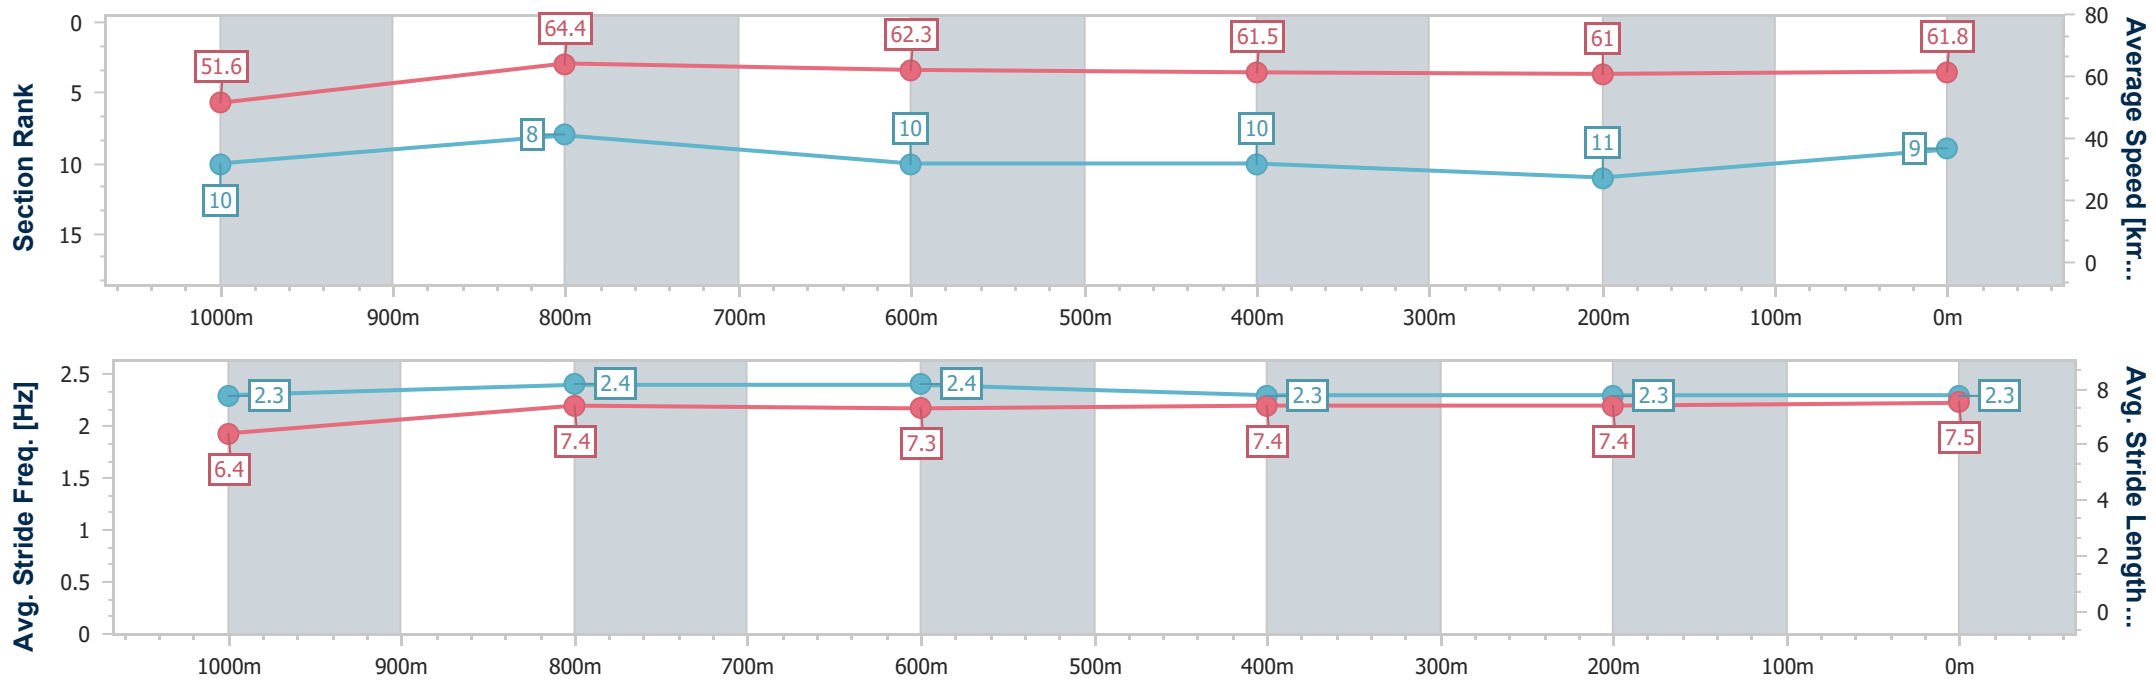

Toowoomba QLD Professional  
Race 6: MORT & CO KING OF THE MOUNTAIN - 1200m

31 December 2022 - 20:37

Track Rating: Good 3, Weather: Overcast, Rail Position: True Entire

Section	Overall	1000m	800m	600m	400m	200m
Section Times	1:11.83 [8] (0:14.05)	0:57.78 [11] (0:11.37)	0:46.41 [11] (0:11.44)	0:34.97 [11] (0:11.76)	0:23.21 [11] (0:11.60)	0:11.61 [10] (0:11.61)
Average Speed [km/h]	51.4	63.4	63.4	62.0	62.7	61.9
Top Speed [km/h]	64.0	65.2	64.1	63.5	64.1	63.9
Avg. Dist. to Rail [m]	6.5	1.3	2.1	2.7	3.0	4.6
Avg. Stride Freq. [Hz]	2.3	2.3	2.3	2.2	2.3	2.3
Avg. Stride Length [m]	6.4	7.6	7.7	7.7	7.7	7.5

- [ ] Ranking at each section and finish
- .-.- No data available at this section
- NA No data available

Horse/Jockey Name	Niccanova
Final Rank	9
Fastest Section Time (Section)	0:11.17 (1000m)
Top Speed [km/h] (Section)	65.8 (Overall)
Race State	Finished

Toowoomba QLD Professional  
Race 6: MORT & CO KING OF THE MOUNTAIN - 1200m

31 December 2022 - 20:37

Track Rating: Good 3, Weather: Overcast, Rail Position: True Entire

Section	Overall	1000m	800m	600m	400m	200m
Section Times	1:11.88 [9] (0:13.94)	0:57.94 [10] (0:11.17)	0:46.77 [8] (0:11.58)	0:35.19 [10] (0:11.74)	0:23.45 [10] (0:11.81)	0:11.64 [11] (0:11.64)
Average Speed [km/h]	51.6	64.4	62.3	61.5	61.0	61.8
Top Speed [km/h]	65.8	65.7	63.4	62.7	61.9	63.2
Avg. Dist. to Rail [m]	2.1	0.6	0.8	0.5	0.5	1.2
Avg. Stride Freq. [Hz]	2.3	2.4	2.4	2.3	2.3	2.3
Avg. Stride Length [m]	6.4	7.4	7.3	7.4	7.4	7.5