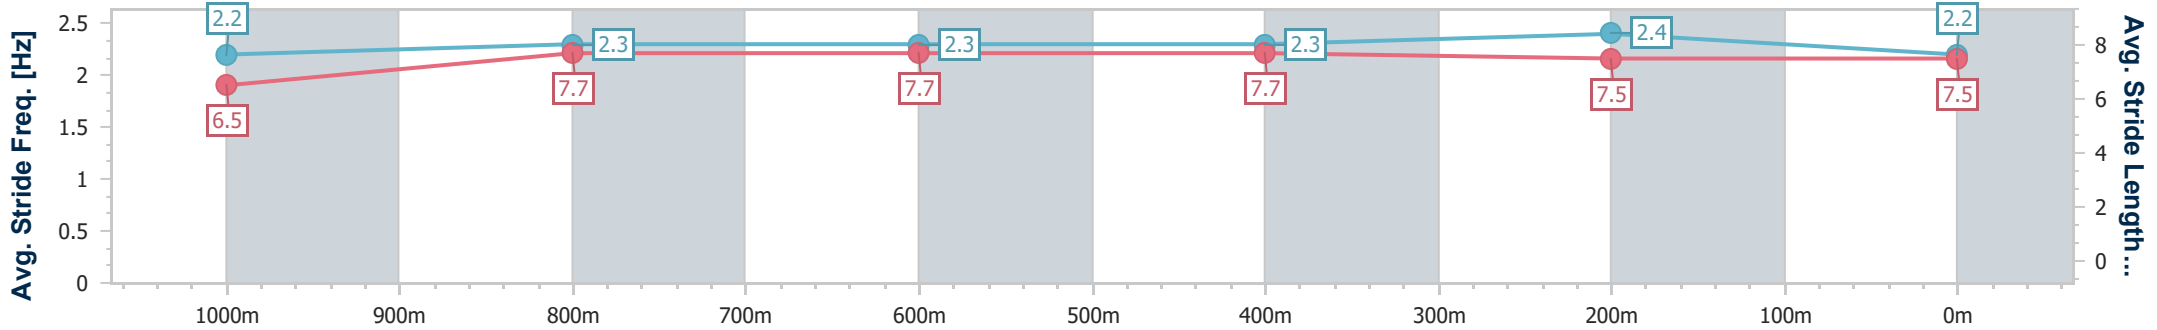

Toowoomba QLD Professional  
Race 6: MORT & CO KING OF THE MOUNTAIN - 1200m

31 December 2022 - 20:37

Track Rating: Good 3, Weather: Overcast, Rail Position: True Entire

Section	Overall	1000m	800m	600m	400m	200m
Section Times	1:11.64 [7] (0:13.93)	0:57.71 [9] (0:11.22)	0:46.49 [10] (0:11.47)	0:35.02 [8] (0:11.70)	0:23.32 [9] (0:11.52)	0:11.80 [5] (0:11.80)
Average Speed [km/h]	49.6	64.7	63.6	62.7	63.3	60.9
Top Speed [km/h]	65.2	65.9	64.7	63.7	64.5	63.1
Avg. Dist. to Rail [m]	7.7	3.1	3.7	3.9	3.6	3.3
Avg. Stride Freq. [Hz]	2.2	2.3	2.3	2.3	2.4	2.2
Avg. Stride Length [m]	6.5	7.7	7.7	7.7	7.5	7.5