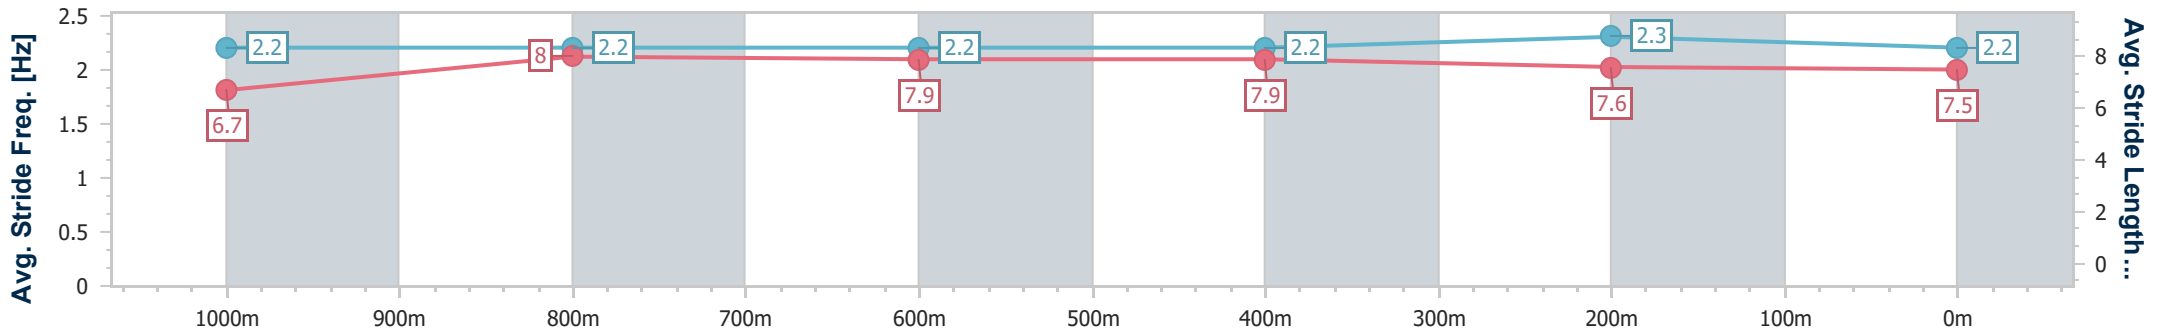

Horse/Jockey Name	Argyle Lane
Final Rank	4
Fastest Section Time (Section)	0:11.12 (1000m)
Top Speed [km/h] (Section)	66.1 (1000m)
Race State	Finished

Toowoomba QLD Professional
Race 6: MORT & CO KING OF THE MOUNTAIN - 1200m

31 December 2022 - 20:37

Track Rating: Good 3, Weather: Overcast, Rail Position: True Entire

Section	Overall	1000m	800m	600m	400m	200m
Section Times	1:11.25 [4] (0:13.51)	0:57.74 [4] (0:11.12)	0:46.62 [3] (0:11.45)	0:35.17 [3] (0:11.76)	0:23.41 [4] (0:11.58)	0:11.83 [4] (0:11.83)
Average Speed [km/h]	52.5	64.8	63.1	61.9	62.4	60.8
Top Speed [km/h]	65.5	66.1	63.5	63.5	63.1	62.7
Avg. Dist. to Rail [m]	5.9	0.4	1.1	1.8	1.2	3.2
Avg. Stride Freq. [Hz]	2.2	2.2	2.2	2.2	2.3	2.2
Avg. Stride Length [m]	6.7	8.0	7.9	7.9	7.6	7.5

- [ ] Ranking at each section and finish
- -.-.- No data available at this section
- NA No data available