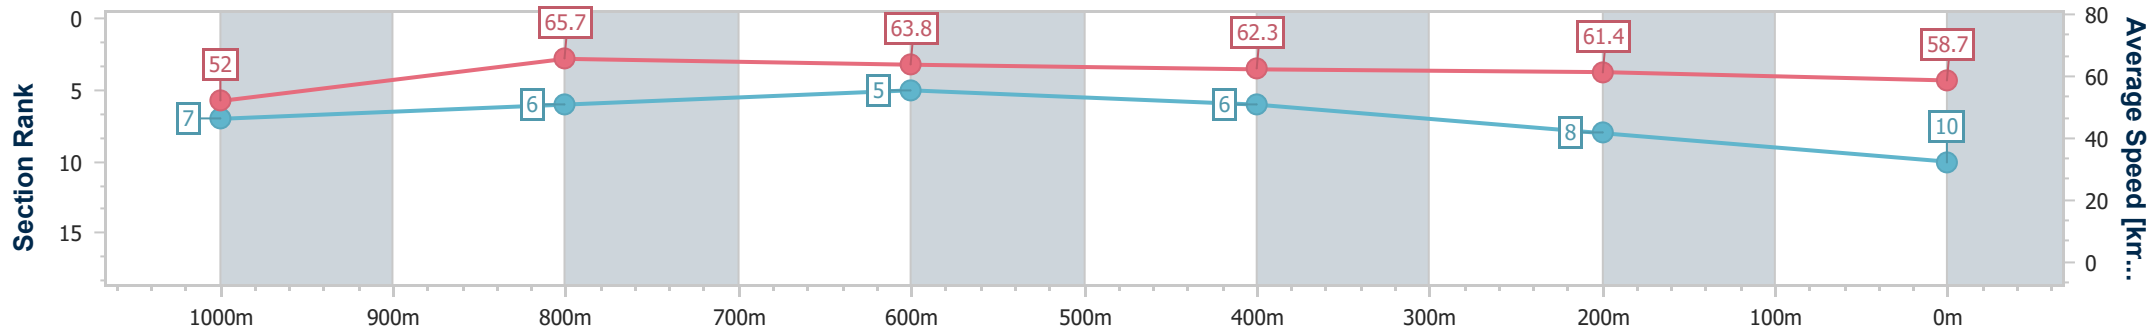

- [ ] Ranking at each section and finish
- .-.- No data available at this section
- NA No data available

Horse/Jockey Name	Chatty Lady
Final Rank	10
Fastest Section Time (Section)	0:11.05 (1000m)
Top Speed [km/h] (Section)	67.0 (1000m)
Race State	Finished

Toowoomba QLD Professional  
Race 6: MORT & CO KING OF THE MOUNTAIN - 1200m

31 December 2022 - 20:37

Track Rating: Good 3, Weather: Overcast, Rail Position: True Entire

Section	Overall	1000m	800m	600m	400m	200m
Section Times	1:12.19 [10] (0:13.86)	0:58.33 [7] (0:11.05)	0:47.28 [6] (0:11.42)	0:35.86 [5] (0:11.77)	0:24.09 [6] (0:11.86)	0:12.23 [8]
Average Speed [km/h]	52.0	65.7	63.8	62.3	61.4	58.7
Top Speed [km/h]	65.9	67.0	64.7	63.6	62.5	60.4
Avg. Dist. to Rail [m]	3.0	1.9	3.3	3.7	3.1	3.4
Avg. Stride Freq. [Hz]	2.2	2.3	2.2	2.2	2.2	2.2
Avg. Stride Length [m]	6.5	7.9	7.9	7.8	7.7	7.5

- [ ] Ranking at each section and finish
- .-.- No data available at this section
- NA No data available

Horse/Jockey Name	Simply Fly
Final Rank	11
Fastest Section Time (Section)	0:11.20 (1000m)
Top Speed [km/h] (Section)	69.8 (Overall)
Race State	Finished