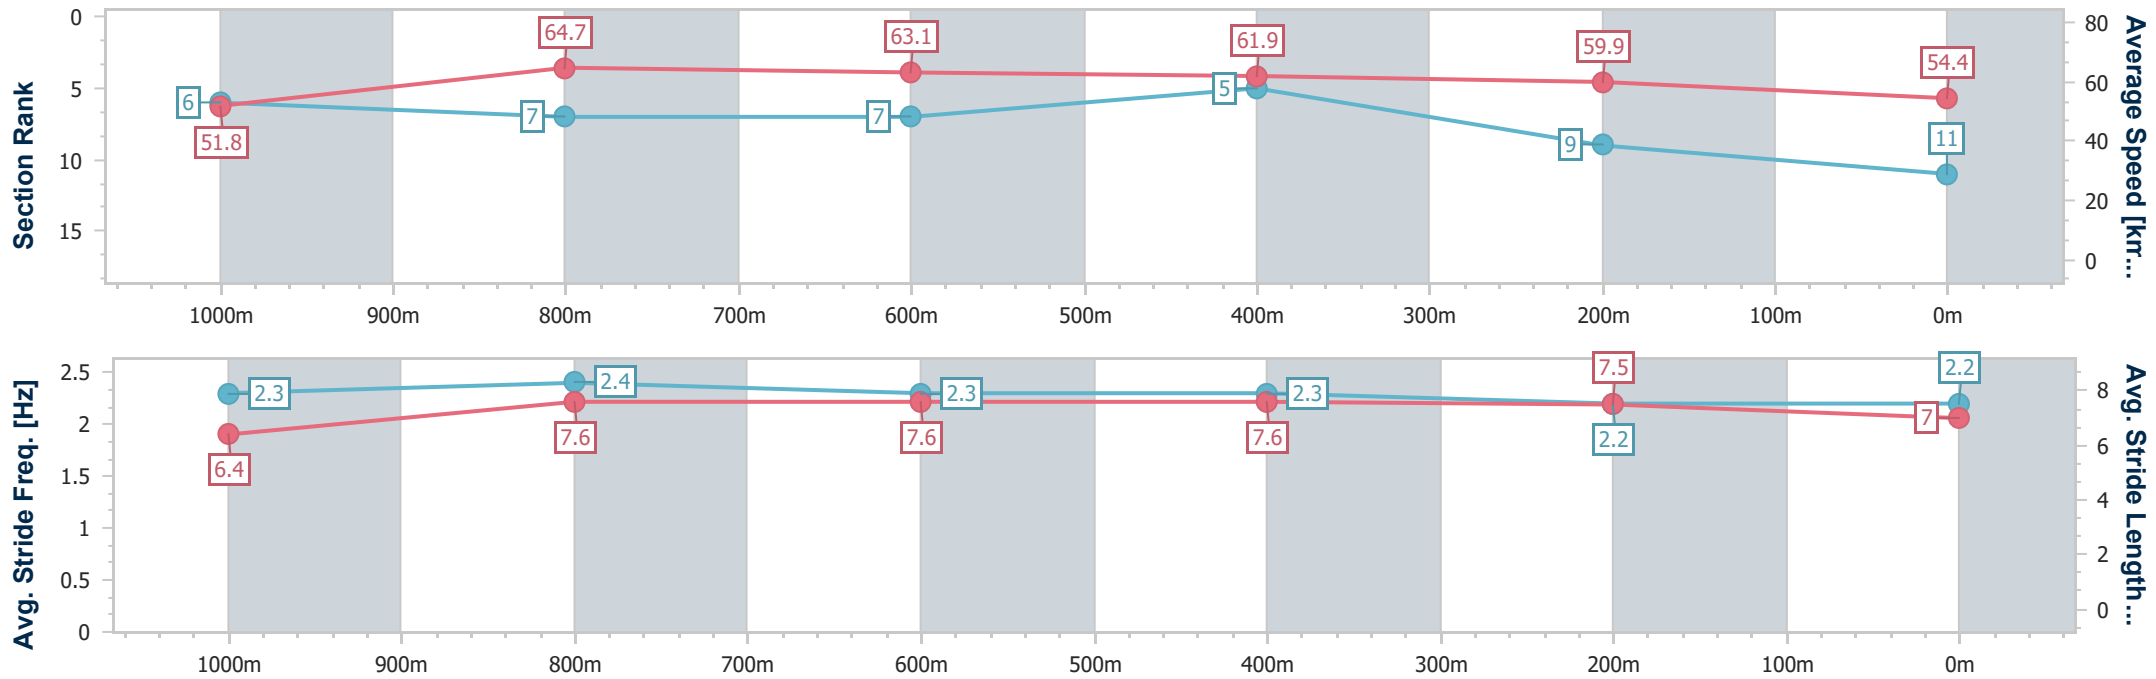

Toowoomba QLD Professional  
Race 6: MORT & CO KING OF THE MOUNTAIN - 1200m

31 December 2022 - 20:37

Track Rating: Good 3, Weather: Overcast, Rail Position: True Entire

Section	Overall	1000m	800m	600m	400m	200m
Section Times	1:12.19 [10] (0:13.86)	0:58.33 [7] (0:11.05)	0:47.28 [6] (0:11.42)	0:35.86 [5] (0:11.77)	0:24.09 [6] (0:11.86)	0:12.23 [8]
Average Speed [km/h]	52.0	65.7	63.8	62.3	61.4	58.7
Top Speed [km/h]	65.9	67.0	64.7	63.6	62.5	60.4
Avg. Dist. to Rail [m]	3.0	1.9	3.3	3.7	3.1	3.4
Avg. Stride Freq. [Hz]	2.2	2.3	2.2	2.2	2.2	2.2
Avg. Stride Length [m]	6.5	7.9	7.9	7.8	7.7	7.5

- [ ] Ranking at each section and finish
- .-.- No data available at this section
- NA No data available

Horse/Jockey Name	Simply Fly
Final Rank	11
Fastest Section Time (Section)	0:11.20 (1000m)
Top Speed [km/h] (Section)	69.8 (Overall)
Race State	Finished

Toowoomba QLD Professional  
Race 6: MORT & CO KING OF THE MOUNTAIN - 1200m

31 December 2022 - 20:37

Track Rating: Good 3, Weather: Overcast, Rail Position: True Entire

Section	Overall	1000m	800m	600m	400m	200m
Section Times	1:13.31 [11] (0:13.77)	0:59.54 [6] (0:11.20)	0:48.34 [7] (0:11.45)	0:36.89 [7] (0:11.68)	0:25.21 [5] (0:12.00)	0:13.21 [9] (0:13.21)
Average Speed [km/h]	51.8	64.7	63.1	61.9	59.9	54.4
Top Speed [km/h]	69.8	66.2	63.9	63.6	61.4	59.2
Avg. Dist. to Rail [m]	2.8	1.0	1.5	0.8	0.5	0.5
Avg. Stride Freq. [Hz]	2.3	2.4	2.3	2.3	2.2	2.2
Avg. Stride Length [m]	6.4	7.6	7.6	7.6	7.5	7.0

- [ ] Ranking at each section and finish
- .-.- No data available at this section
- NA No data available