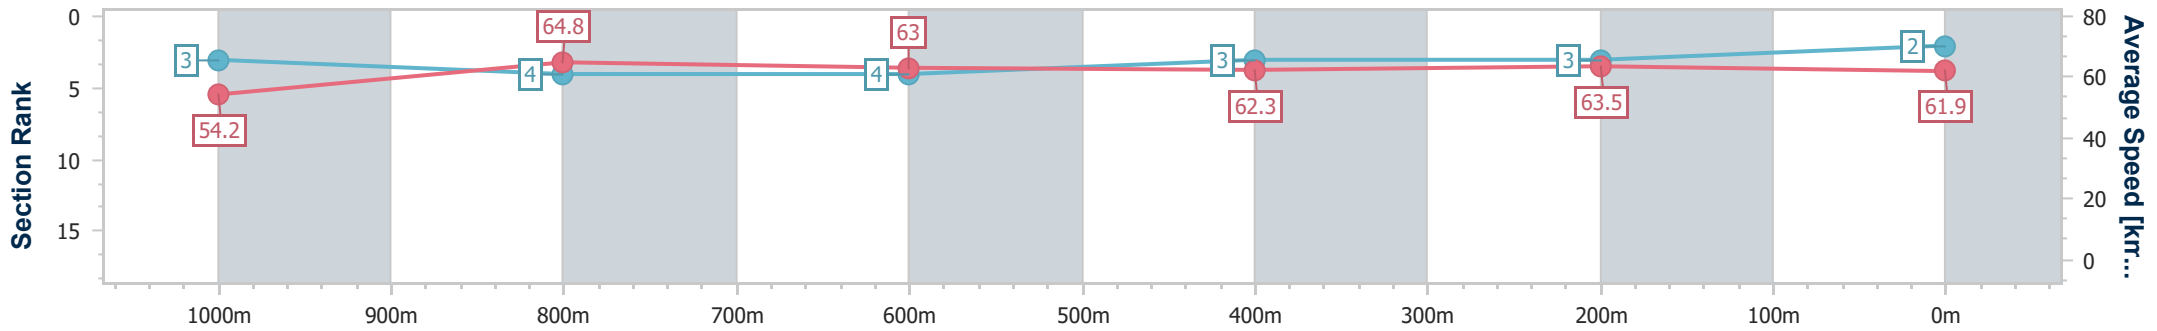

Horse/Jockey Name	Alpine Edge
Final Rank	2
Fastest Section Time (Section)	0:11.17 (1000m)
Top Speed [km/h] (Section)	67.7 (Overall)
Race State	Finished

Toowoomba QLD Professional
Race 6: MORT & CO KING OF THE MOUNTAIN - 1200m

31 December 2022 - 20:37

Track Rating: Good 3, Weather: Overcast, Rail Position: True Entire

Section	Overall	1000m	800m	600m	400m	200m
Section Times	1:10.92 [2] (0:13.51)	0:57.41 [3] (0:11.17)	0:46.24 [4] (0:11.51)	0:34.73 [4] (0:11.69)	0:23.04 [3] (0:11.43)	0:11.61 [3] (0:11.61)
Average Speed [km/h]	54.2	64.8	63.0	62.3	63.5	61.9
Top Speed [km/h]	67.7	65.9	63.9	63.4	64.5	63.9
Avg. Dist. to Rail [m]	6.4	1.4	2.8	2.2	2.4	2.2
Avg. Stride Freq. [Hz]	2.3	2.3	2.2	2.2	2.3	2.2
Avg. Stride Length [m]	6.6	7.9	7.9	7.8	7.7	7.8

- [ ] Ranking at each section and finish
- -.-.- No data available at this section
- NA No data available