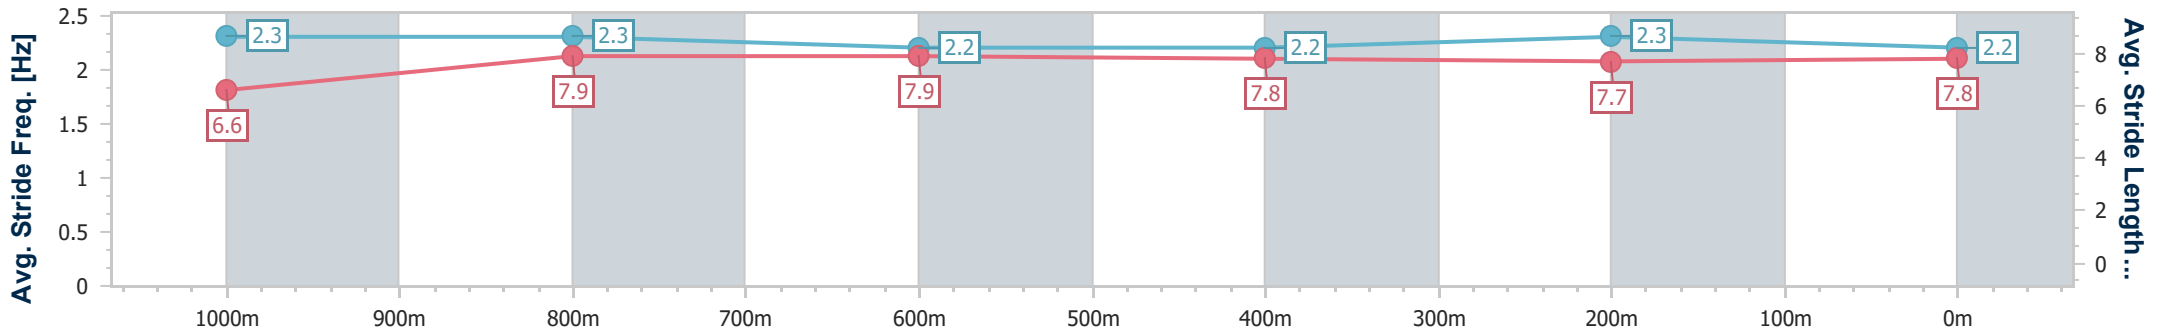

Horse/Jockey Name	Alpine Edge
Final Rank	2
Fastest Section Time (Section)	0:11.17 (1000m)
Top Speed [km/h] (Section)	67.7 (Overall)
Race State	Finished

Toowoomba QLD Professional
Race 6: MORT & CO KING OF THE MOUNTAIN - 1200m

31 December 2022 - 20:37

Track Rating: Good 3, Weather: Overcast, Rail Position: True Entire

Section	Overall	1000m	800m	600m	400m	200m
Section Times	1:10.92 [2] (0:13.51)	0:57.41 [3] (0:11.17)	0:46.24 [4] (0:11.51)	0:34.73 [4] (0:11.69)	0:23.04 [3] (0:11.43)	0:11.61 [3] (0:11.61)
Average Speed [km/h]	54.2	64.8	63.0	62.3	63.5	61.9
Top Speed [km/h]	67.7	65.9	63.9	63.4	64.5	63.9
Avg. Dist. to Rail [m]	6.4	1.4	2.8	2.2	2.4	2.2
Avg. Stride Freq. [Hz]	2.3	2.3	2.2	2.2	2.3	2.2
Avg. Stride Length [m]	6.6	7.9	7.9	7.8	7.7	7.8

- [ ] Ranking at each section and finish
- -.-.- No data available at this section
- NA No data available