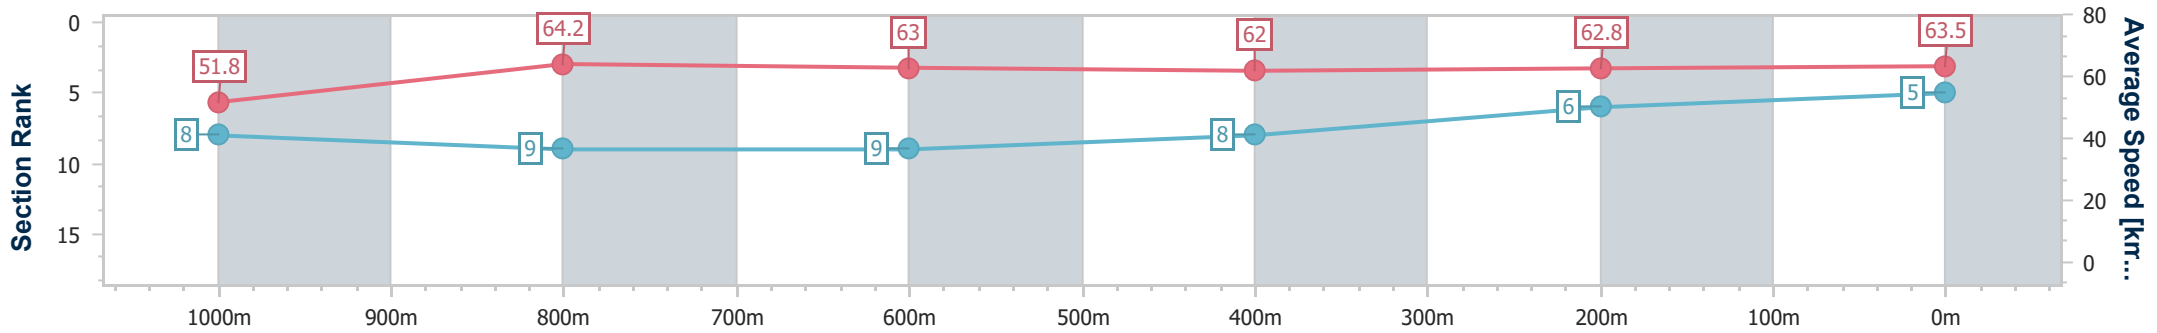

Horse/Jockey Name	Last Chance
Final Rank	5
Fastest Section Time (Section)	0:11.28 (1000m)
Top Speed [km/h] (Section)	66.2 (Overall)
Race State	Finished

Toowoomba QLD Professional
Race 6: MORT & CO KING OF THE MOUNTAIN - 1200m

31 December 2022 - 20:37

Track Rating: Good 3, Weather: Overcast, Rail Position: True Entire

Section	Overall	1000m	800m	600m	400m	200m
Section Times	1:11.33 [5] (0:13.94)	0:57.39 [8] (0:11.28)	0:46.11 [9] (0:11.56)	0:34.55 [9] (0:11.68)	0:22.87 [8] (0:11.54)	0:11.33 [6] (0:11.33)
Average Speed [km/h]	51.8	64.2	63.0	62.0	62.8	63.5
Top Speed [km/h]	66.2	65.9	64.8	63.2	64.6	63.9
Avg. Dist. to Rail [m]	8.4	1.7	2.6	1.3	1.8	0.7
Avg. Stride Freq. [Hz]	2.3	2.4	2.3	2.3	2.3	2.3
Avg. Stride Length [m]	6.3	7.6	7.6	7.5	7.5	7.5

- [ ] Ranking at each section and finish
- -.-.- No data available at this section
- NA No data available