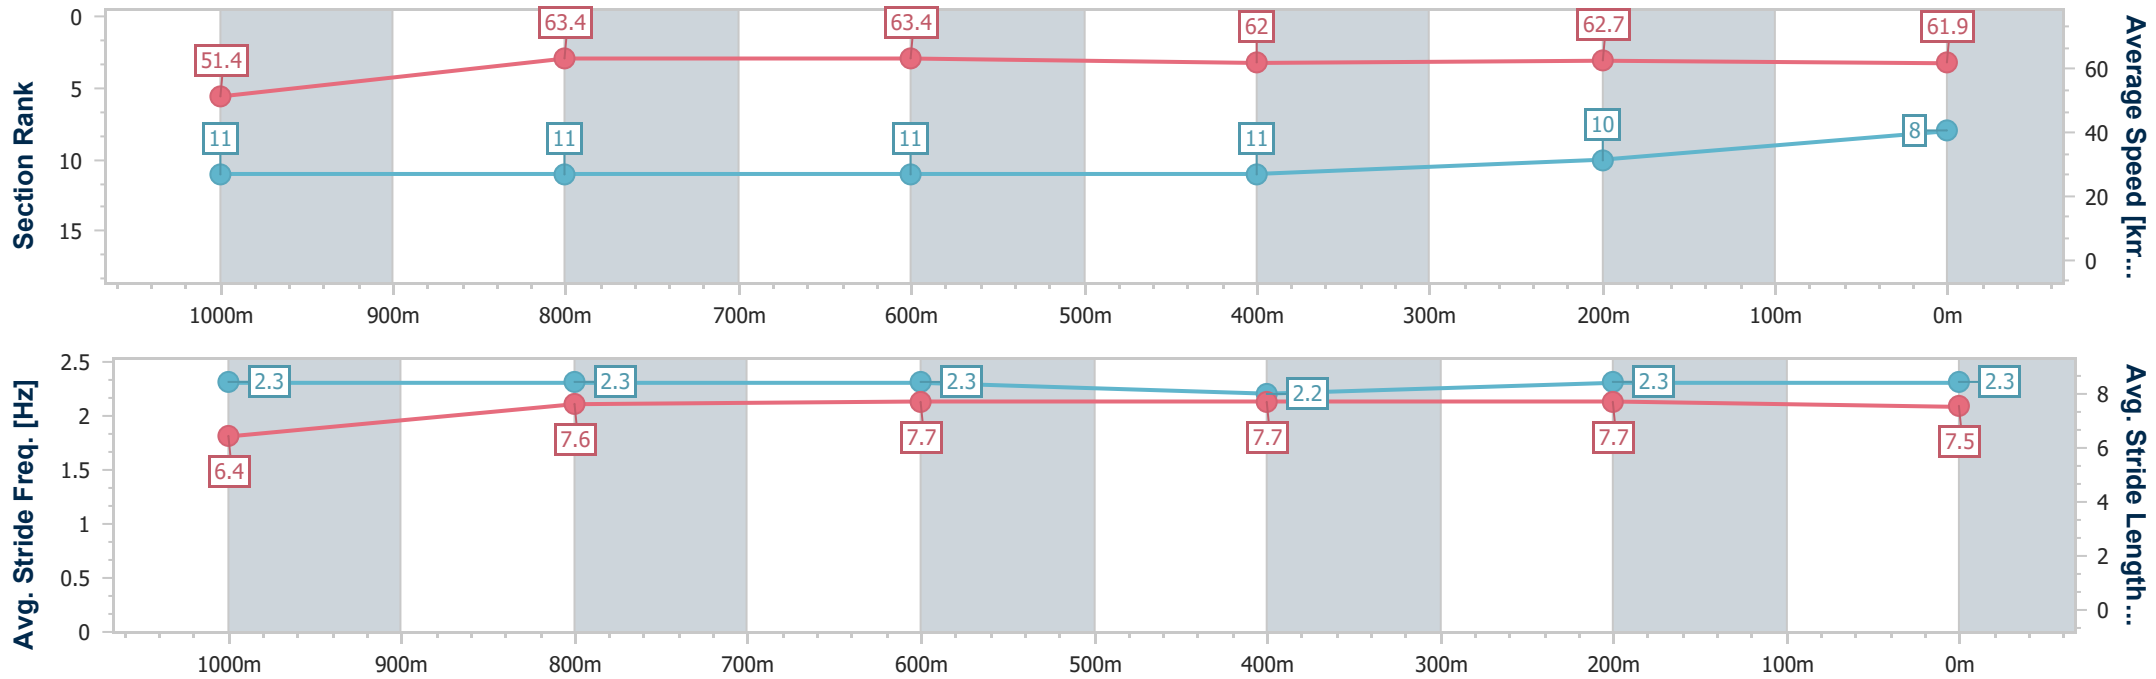

- [ ] Ranking at each section and finish
- .-.- No data available at this section
- NA No data available

Horse/Jockey Name	Mass Destruction
Final Rank	8
Fastest Section Time (Section)	0:11.37 (1000m)
Top Speed [km/h] (Section)	65.2 (1000m)
Race State	Finished

Toowoomba QLD Professional  
Race 6: MORT & CO KING OF THE MOUNTAIN - 1200m

31 December 2022 - 20:37

Track Rating: Good 3, Weather: Overcast, Rail Position: True Entire

Section	Overall	1000m	800m	600m	400m	200m
Section Times	1:11.83 [8] (0:14.05)	0:57.78 [11] (0:11.37)	0:46.41 [11] (0:11.44)	0:34.97 [11] (0:11.76)	0:23.21 [11] (0:11.60)	0:11.61 [10] (0:11.61)
Average Speed [km/h]	51.4	63.4	63.4	62.0	62.7	61.9
Top Speed [km/h]	64.0	65.2	64.1	63.5	64.1	63.9
Avg. Dist. to Rail [m]	6.5	1.3	2.1	2.7	3.0	4.6
Avg. Stride Freq. [Hz]	2.3	2.3	2.3	2.2	2.3	2.3
Avg. Stride Length [m]	6.4	7.6	7.7	7.7	7.7	7.5