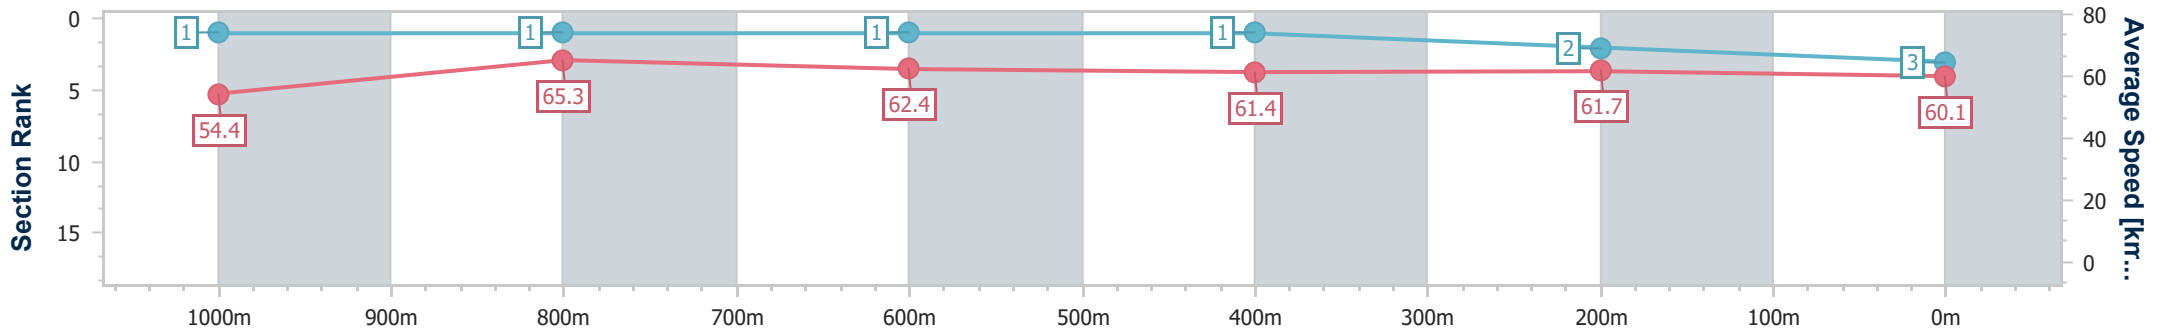

Horse/Jockey Name	Steady Ready
Final Rank	3
Fastest Section Time (Section)	0:11.01 (1000m)
Top Speed [km/h] (Section)	67.1 (1000m)
Race State	Finished

Toowoomba QLD Professional
Race 6: MORT & CO KING OF THE MOUNTAIN - 1200m

31 December 2022 - 20:37

Track Rating: Good 3, Weather: Overcast, Rail Position: True Entire

Section	Overall	1000m	800m	600m	400m	200m
Section Times	1:11.20 [3] (0:13.26)	0:57.94 [1] (0:11.01)	0:46.93 [1] (0:11.57)	0:35.36 [1] (0:11.75)	0:23.61 [1] (0:11.66)	0:11.95 [2] (0:11.95)
Average Speed [km/h]	54.4	65.3	62.4	61.4	61.7	60.1
Top Speed [km/h]	65.5	67.1	63.9	62.9	63.6	61.9
Avg. Dist. to Rail [m]	2.6	0.4	0.9	0.6	0.2	0.2
Avg. Stride Freq. [Hz]	2.4	2.5	2.4	2.4	2.4	2.3
Avg. Stride Length [m]	6.3	7.3	7.2	7.2	7.1	7.1

- [ ] Ranking at each section and finish
- -.-.- No data available at this section
- NA No data available