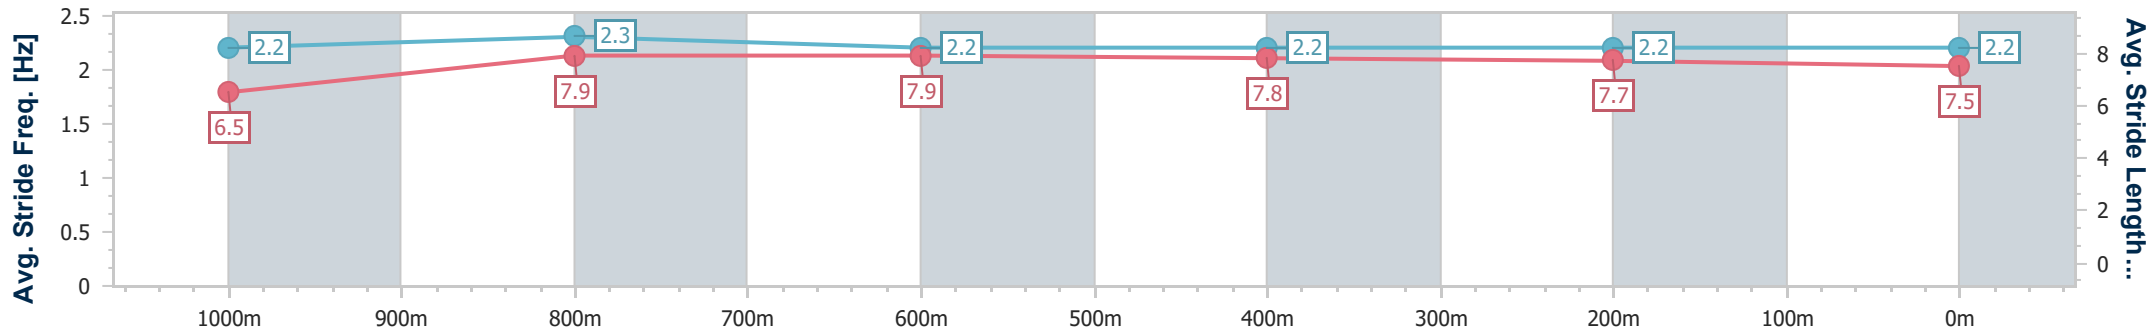

Toowoomba QLD Professional  
Race 6: MORT & CO KING OF THE MOUNTAIN - 1200m

31 December 2022 - 20:37

Track Rating: Good 3, Weather: Overcast, Rail Position: True Entire

Section	Overall	1000m	800m	600m	400m	200m
Section Times	1:11.88 [9] (0:13.94)	0:57.94 [10] (0:11.17)	0:46.77 [8] (0:11.58)	0:35.19 [10] (0:11.74)	0:23.45 [10] (0:11.81)	0:11.64 [11] (0:11.64)
Average Speed [km/h]	51.6	64.4	62.3	61.5	61.0	61.8
Top Speed [km/h]	65.8	65.7	63.4	62.7	61.9	63.2
Avg. Dist. to Rail [m]	2.1	0.6	0.8	0.5	0.5	1.2
Avg. Stride Freq. [Hz]	2.3	2.4	2.4	2.3	2.3	2.3
Avg. Stride Length [m]	6.4	7.4	7.3	7.4	7.4	7.5

- [ ] Ranking at each section and finish
- .-.- No data available at this section
- NA No data available

Horse/Jockey Name	Chatty Lady
Final Rank	10
Fastest Section Time (Section)	0:11.05 (1000m)
Top Speed [km/h] (Section)	67.0 (1000m)
Race State	Finished

Toowoomba QLD Professional  
Race 6: MORT & CO KING OF THE MOUNTAIN - 1200m

31 December 2022 - 20:37

Track Rating: Good 3, Weather: Overcast, Rail Position: True Entire

Section	Overall	1000m	800m	600m	400m	200m
Section Times	1:12.19 [10] (0:13.86)	0:58.33 [7] (0:11.05)	0:47.28 [6] (0:11.42)	0:35.86 [5] (0:11.77)	0:24.09 [6] (0:11.86)	0:12.23 [8]
Average Speed [km/h]	52.0	65.7	63.8	62.3	61.4	58.7
Top Speed [km/h]	65.9	67.0	64.7	63.6	62.5	60.4
Avg. Dist. to Rail [m]	3.0	1.9	3.3	3.7	3.1	3.4
Avg. Stride Freq. [Hz]	2.2	2.3	2.2	2.2	2.2	2.2
Avg. Stride Length [m]	6.5	7.9	7.9	7.8	7.7	7.5

- [ ] Ranking at each section and finish
- .-.- No data available at this section
- NA No data available

Horse/Jockey Name	Simply Fly
Final Rank	11
Fastest Section Time (Section)	0:11.20 (1000m)
Top Speed [km/h] (Section)	69.8 (Overall)
Race State	Finished