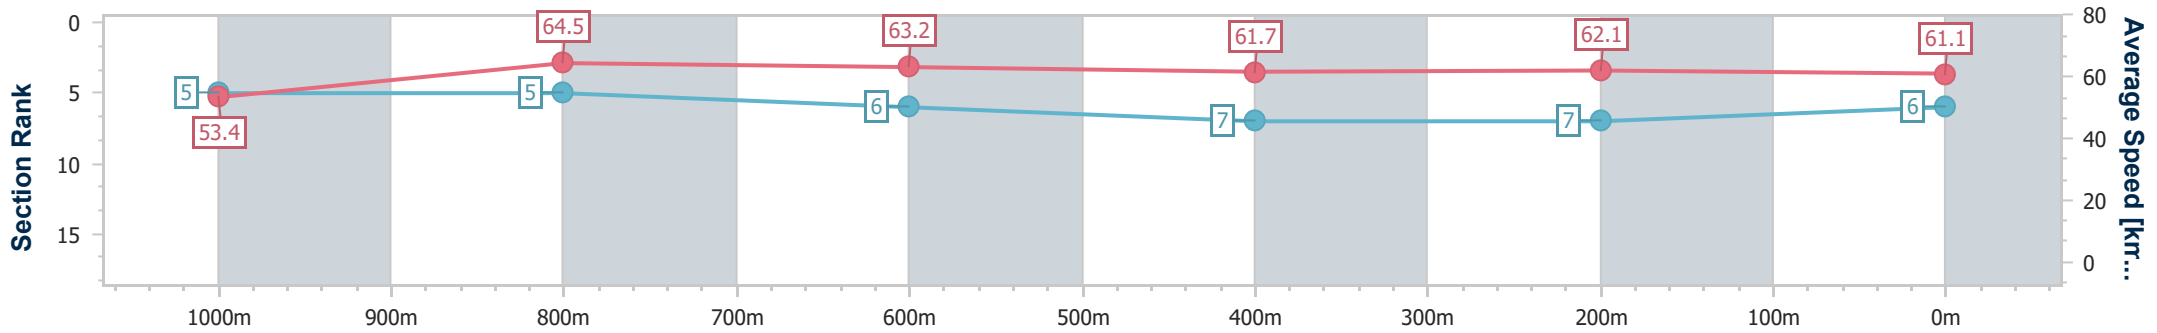

Horse/Jockey Name	Northern Express
Final Rank	6
Fastest Section Time (Section)	0:11.21 (1000m)
Top Speed [km/h] (Section)	66.3 (1000m)
Race State	Finished

Toowoomba QLD Professional
Race 6: MORT & CO KING OF THE MOUNTAIN - 1200m

31 December 2022 - 20:37

Track Rating: Good 3, Weather: Overcast, Rail Position: True Entire

Section	Overall	1000m	800m	600m	400m	200m
Section Times	1:11.62 [6] (0:13.68)	0:57.94 [5] (0:11.21)	0:46.73 [5] (0:11.53)	0:35.20 [6] (0:11.79)	0:23.41 [7] (0:11.65)	0:11.76 [7] (0:11.76)
Average Speed [km/h]	53.4	64.5	63.2	61.7	62.1	61.1
Top Speed [km/h]	65.9	66.3	63.9	63.1	64.6	62.5
Avg. Dist. to Rail [m]	4.5	1.5	3.2	2.1	1.5	1.7
Avg. Stride Freq. [Hz]	2.3	2.4	2.4	2.3	2.4	2.3
Avg. Stride Length [m]	6.3	7.3	7.2	7.3	7.2	7.3

- [ ] Ranking at each section and finish
- -.-.- No data available at this section
- NA No data available