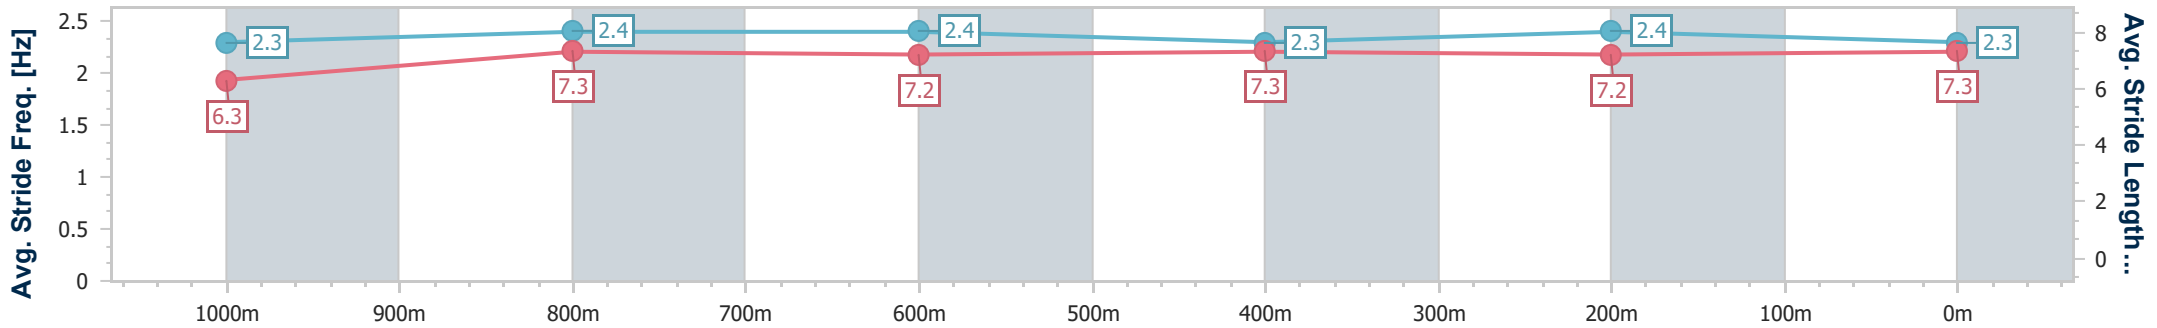

Horse/Jockey Name	Northern Express
Final Rank	6
Fastest Section Time (Section)	0:11.21 (1000m)
Top Speed [km/h] (Section)	66.3 (1000m)
Race State	Finished

Toowoomba QLD Professional
Race 6: MORT & CO KING OF THE MOUNTAIN - 1200m

31 December 2022 - 20:37

Track Rating: Good 3, Weather: Overcast, Rail Position: True Entire

Section	Overall	1000m	800m	600m	400m	200m
Section Times	1:11.62 [6] (0:13.68)	0:57.94 [5] (0:11.21)	0:46.73 [5] (0:11.53)	0:35.20 [6] (0:11.79)	0:23.41 [7] (0:11.65)	0:11.76 [7] (0:11.76)
Average Speed [km/h]	53.4	64.5	63.2	61.7	62.1	61.1
Top Speed [km/h]	65.9	66.3	63.9	63.1	64.6	62.5
Avg. Dist. to Rail [m]	4.5	1.5	3.2	2.1	1.5	1.7
Avg. Stride Freq. [Hz]	2.3	2.4	2.4	2.3	2.4	2.3
Avg. Stride Length [m]	6.3	7.3	7.2	7.3	7.2	7.3

- [ ] Ranking at each section and finish
- -.-.- No data available at this section
- NA No data available