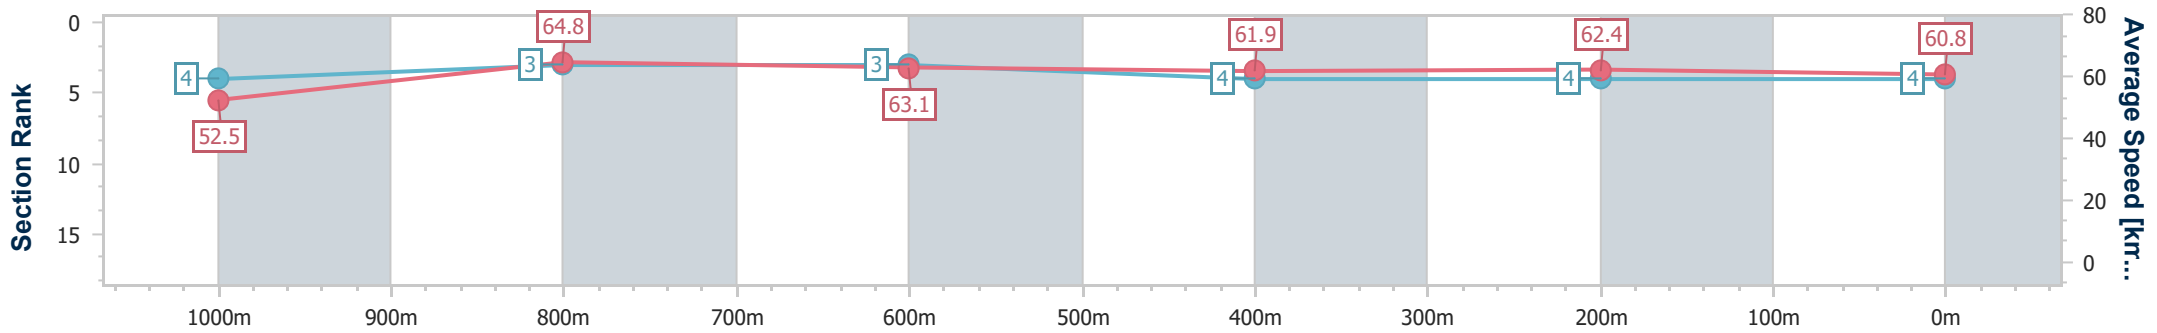

Horse/Jockey Name	Argyle Lane
Final Rank	4
Fastest Section Time (Section)	0:11.12 (1000m)
Top Speed [km/h] (Section)	66.1 (1000m)
Race State	Finished

Toowoomba QLD Professional
Race 6: MORT & CO KING OF THE MOUNTAIN - 1200m

31 December 2022 - 20:37

Track Rating: Good 3, Weather: Overcast, Rail Position: True Entire

Section	Overall	1000m	800m	600m	400m	200m
Section Times	1:11.25 [4] (0:13.51)	0:57.74 [4] (0:11.12)	0:46.62 [3] (0:11.45)	0:35.17 [3] (0:11.76)	0:23.41 [4] (0:11.58)	0:11.83 [4] (0:11.83)
Average Speed [km/h]	52.5	64.8	63.1	61.9	62.4	60.8
Top Speed [km/h]	65.5	66.1	63.5	63.5	63.1	62.7
Avg. Dist. to Rail [m]	5.9	0.4	1.1	1.8	1.2	3.2
Avg. Stride Freq. [Hz]	2.2	2.2	2.2	2.2	2.3	2.2
Avg. Stride Length [m]	6.7	8.0	7.9	7.9	7.6	7.5

- [ ] Ranking at each section and finish
- -.-.- No data available at this section
- NA No data available