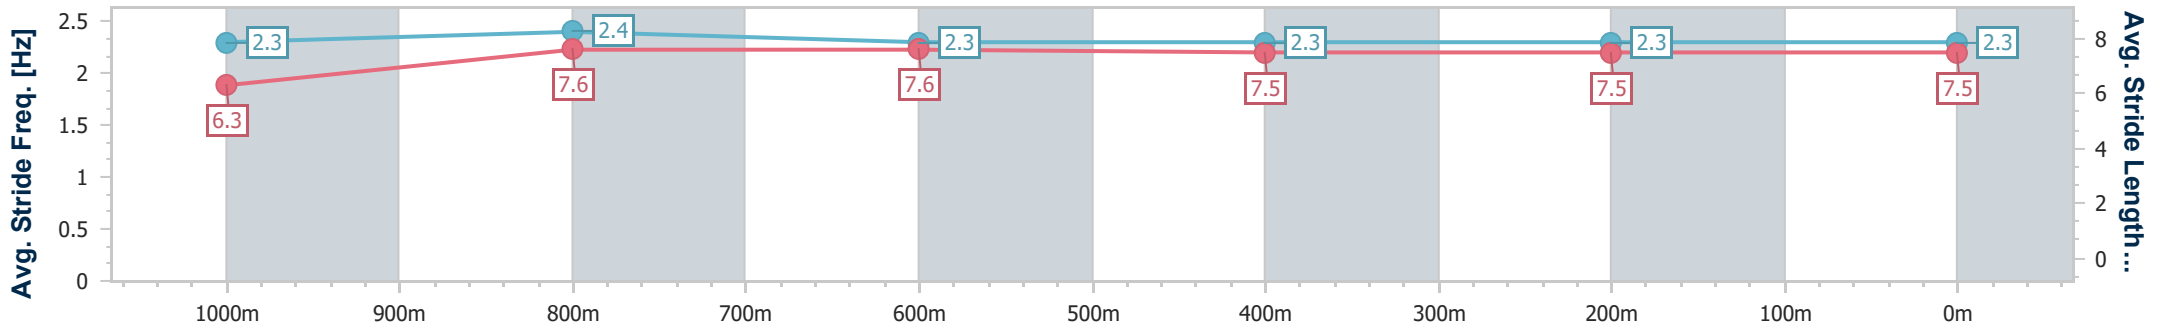

Horse/Jockey Name	Last Chance
Final Rank	5
Fastest Section Time (Section)	0:11.28 (1000m)
Top Speed [km/h] (Section)	66.2 (Overall)
Race State	Finished

Toowoomba QLD Professional
Race 6: MORT & CO KING OF THE MOUNTAIN - 1200m

31 December 2022 - 20:37

Track Rating: Good 3, Weather: Overcast, Rail Position: True Entire

Section	Overall	1000m	800m	600m	400m	200m
Section Times	1:11.33 [5] (0:13.94)	0:57.39 [8] (0:11.28)	0:46.11 [9] (0:11.56)	0:34.55 [9] (0:11.68)	0:22.87 [8] (0:11.54)	0:11.33 [6] (0:11.33)
Average Speed [km/h]	51.8	64.2	63.0	62.0	62.8	63.5
Top Speed [km/h]	66.2	65.9	64.8	63.2	64.6	63.9
Avg. Dist. to Rail [m]	8.4	1.7	2.6	1.3	1.8	0.7
Avg. Stride Freq. [Hz]	2.3	2.4	2.3	2.3	2.3	2.3
Avg. Stride Length [m]	6.3	7.6	7.6	7.5	7.5	7.5

- [ ] Ranking at each section and finish
- -.-.- No data available at this section
- NA No data available