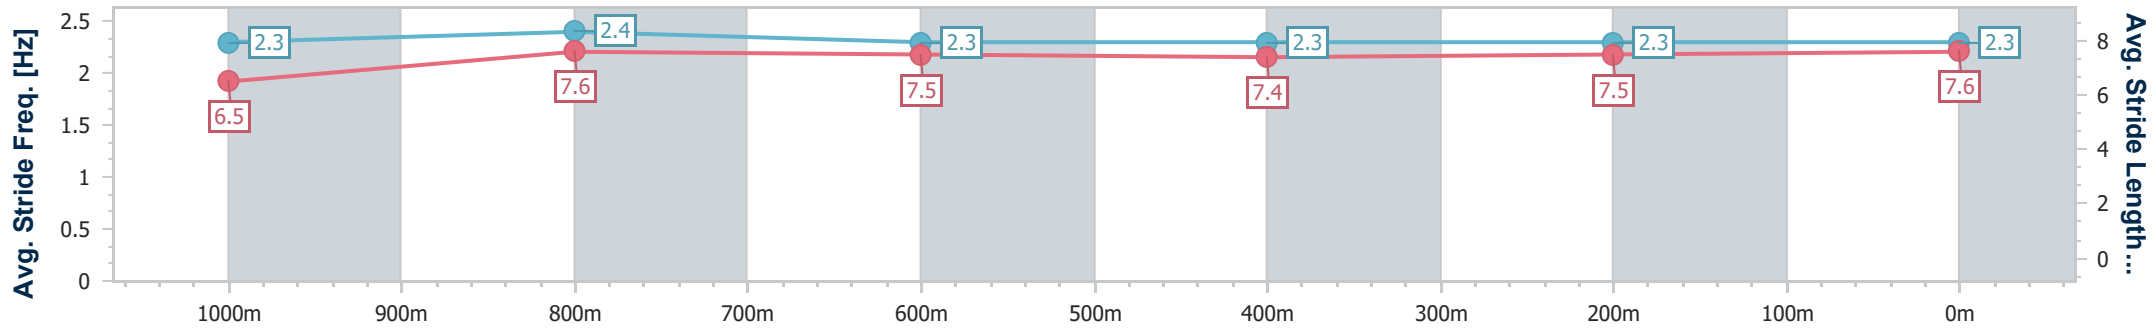

Toowoomba QLD Professional  
Race 6: MORT & CO KING OF THE MOUNTAIN - 1200m

31 December 2022 - 20:37

Track Rating: Good 3, Weather: Overcast, Rail Position: True Entire

Section	Overall	1000m	800m	600m	400m	200m
Section Times	1:10.69 [1] (0:13.44)	0:57.25 [2] (0:11.04)	0:46.21 [2] (0:11.46)	0:34.75 [2] (0:11.77)	0:22.98 [2] (0:11.44)	0:11.54 [1] (0:11.54)
Average Speed [km/h]	53.8	65.4	63.1	62.0	63.1	62.3
Top Speed [km/h]	67.3	67.0	64.5	63.7	64.0	63.9
Avg. Dist. to Rail [m]	7.8	1.7	1.5	2.6	1.1	0.9
Avg. Stride Freq. [Hz]	2.3	2.4	2.3	2.3	2.3	2.3
Avg. Stride Length [m]	6.5	7.6	7.5	7.4	7.5	7.6