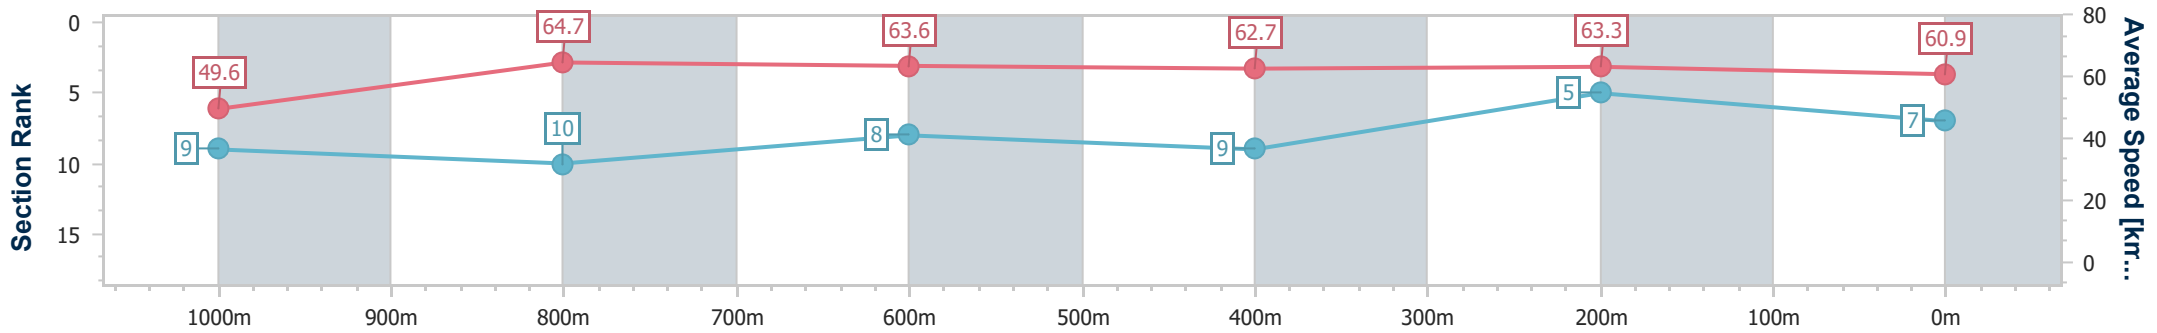

Toowoomba QLD Professional  
Race 6: MORT & CO KING OF THE MOUNTAIN - 1200m

31 December 2022 - 20:37

Track Rating: Good 3, Weather: Overcast, Rail Position: True Entire

Section	Overall	1000m	800m	600m	400m	200m
Section Times	1:11.64 [7] (0:13.93)	0:57.71 [9] (0:11.22)	0:46.49 [10] (0:11.47)	0:35.02 [8] (0:11.70)	0:23.32 [9] (0:11.52)	0:11.80 [5] (0:11.80)
Average Speed [km/h]	49.6	64.7	63.6	62.7	63.3	60.9
Top Speed [km/h]	65.2	65.9	64.7	63.7	64.5	63.1
Avg. Dist. to Rail [m]	7.7	3.1	3.7	3.9	3.6	3.3
Avg. Stride Freq. [Hz]	2.2	2.3	2.3	2.3	2.4	2.2
Avg. Stride Length [m]	6.5	7.7	7.7	7.7	7.5	7.5