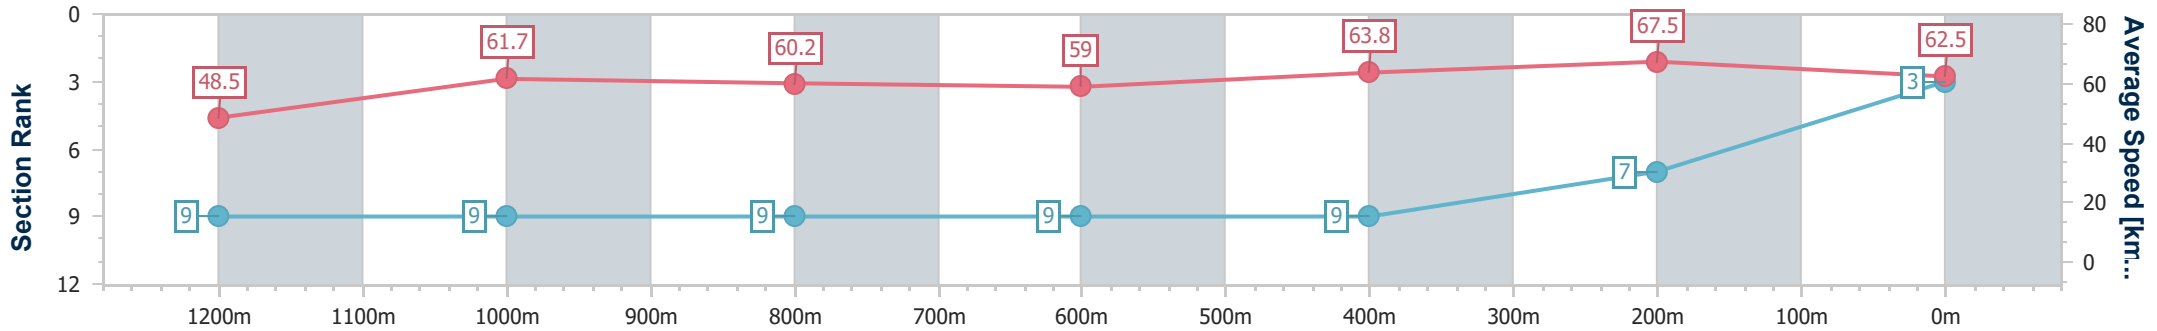

Eagle Farm QLD Professional

Race 6: XXXX DRY BENCHMARK 72 Handicap - 1400m

18 February 2023 - 15:08

Track Rating: Good 4, Weather: Fine, Rail Position: +2m Entire Course

BRISBANE RACING CLUB

Section	Overall	1200m	1000m	800m	600m	400m	200m
Section Times	1:24.47 [3] (0:14.90)	1:09.57 [9] (0:11.68)	0:57.89 [9] (0:12.13)	0:45.76 [9] (0:12.33)	0:33.43 [9] (0:11.26)	0:22.17 [9] (0:10.68)	0:11.49 [7] (0:11.49)
Average Speed [km/h]	48.5	61.7	60.2	59.0	63.8	67.5	62.5
Top Speed [km/h]	62.5	63.6	62.4	59.6	67.6	68.8	65.9
Avg. Dist. to Rail [m]	5.6	3.0	3.0	1.7	0.3	1.8	2.8
Avg. Stride Freq. [Hz]	2.1	2.3	2.2	2.2	2.3	2.4	2.3
Avg. Stride Length [m]	6.2	7.5	7.4	7.4	7.6	7.8	7.6

- [] Ranking at each section and finish
- .-.- No data available at this section
- NA No data available

Horse/Jockey Name	He's The Ultimate
Final Rank	4
Fastest Section Time (Section)	0:11.06 (400m)
Top Speed [km/h] (Section)	66.1 (400m)
Race State	Finished