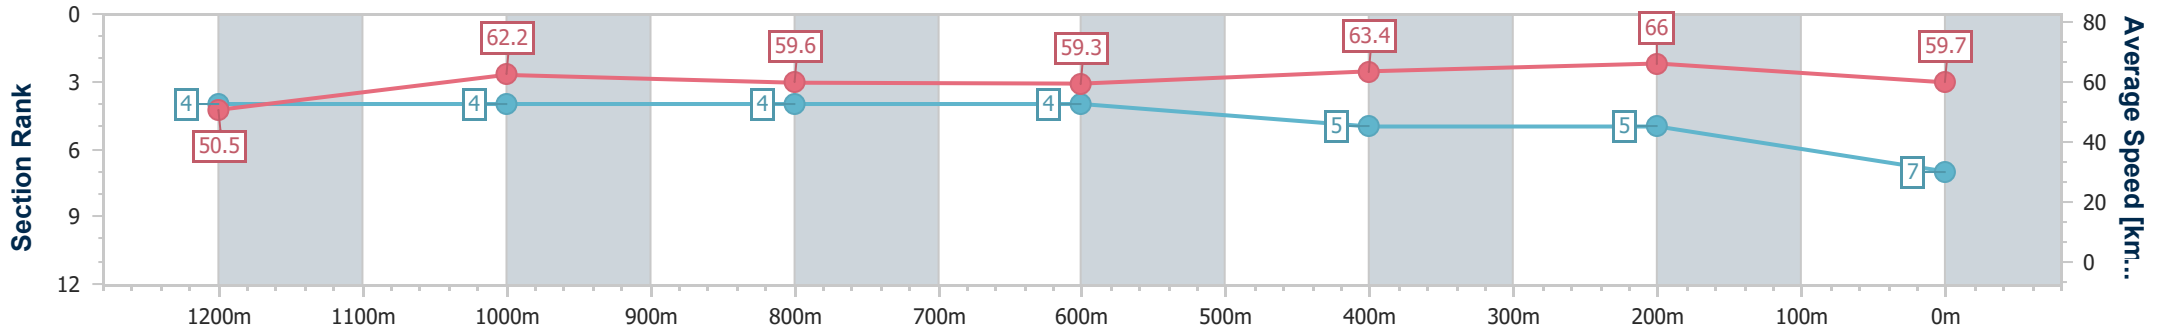

Eagle Farm QLD Professional

Race 6: XXXX DRY BENCHMARK 72 Handicap - 1400m

18 February 2023 - 15:08

Track Rating: Good 4, Weather: Fine, Rail Position: +2m Entire Course

BRISBANE RACING CLUB

Section	Overall	1200m	1000m	800m	600m	400m	200m
Section Times	1:24.86 [7] (0:14.27)	1:10.59 [4] (0:11.59)	0:59.00 [4] (0:12.19)	0:46.81 [4] (0:12.31)	0:34.50 [4] (0:11.51)	0:22.99 [5] (0:10.91)	0:12.08 [5] (0:12.08)
Average Speed [km/h]	50.5	62.2	59.6	59.3	63.4	66.0	59.7
Top Speed [km/h]	62.8	63.2	61.5	60.3	65.9	68.2	63.6
Avg. Dist. to Rail [m]	5.7	2.1	2.1	2.9	2.9	7.7	8.0
Avg. Stride Freq. [Hz]	2.3	2.3	2.3	2.3	2.4	2.5	2.3
Avg. Stride Length [m]	6.1	7.4	7.3	7.3	7.2	7.4	7.1

- [] Ranking at each section and finish
- .-.- No data available at this section
- NA No data available

Horse/Jockey Name	Flybridge
Final Rank	8
Fastest Section Time (Section)	0:10.92 (400m)
Top Speed [km/h] (Section)	66.3 (400m)
Race State	Finished