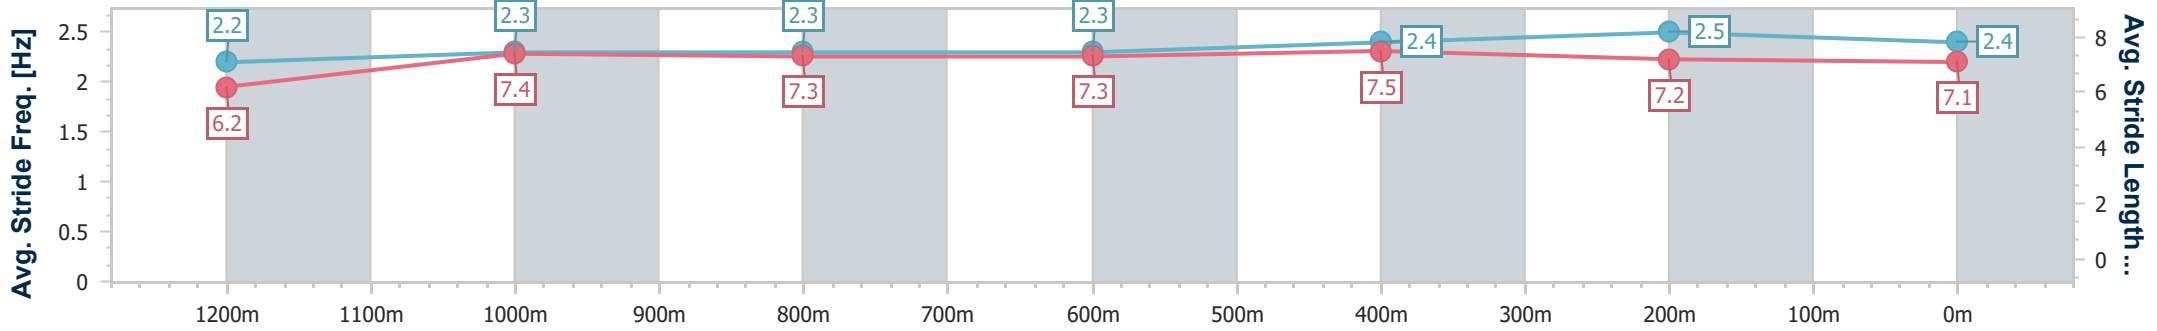

- [] Ranking at each section and finish
- .-.- No data available at this section
- NA No data available

Horse/Jockey Name	Flybridge
Final Rank	8
Fastest Section Time (Section)	0:10.92 (400m)
Top Speed [km/h] (Section)	66.3 (400m)
Race State	Finished

Eagle Farm QLD Professional

Race 6: XXXX DRY BENCHMARK 72 Handicap - 1400m

18 February 2023 - 15:08

Track Rating: Good 4, Weather: Fine, Rail Position: +2m Entire Course

BRISBANE RACING CLUB

Section	Overall	1200m	1000m	800m	600m	400m	200m
Section Times	1:24.94 [8] (0:14.70)	1:10.24 [7] (0:11.73)	0:58.51 [8] (0:12.05)	0:46.46 [7] (0:12.28)	0:34.18 [7] (0:11.38)	0:22.80 [7] (0:10.92)	0:11.88 [8] (0:11.88)
Average Speed [km/h]	49.1	61.5	60.7	59.1	63.8	66.0	60.6
Top Speed [km/h]	62.4	62.8	63.0	60.1	65.7	66.3	65.8
Avg. Dist. to Rail [m]	4.8	3.1	2.9	2.0	1.7	4.4	5.5
Avg. Stride Freq. [Hz]	2.2	2.3	2.3	2.3	2.4	2.5	2.4
Avg. Stride Length [m]	6.2	7.4	7.3	7.3	7.5	7.2	7.1