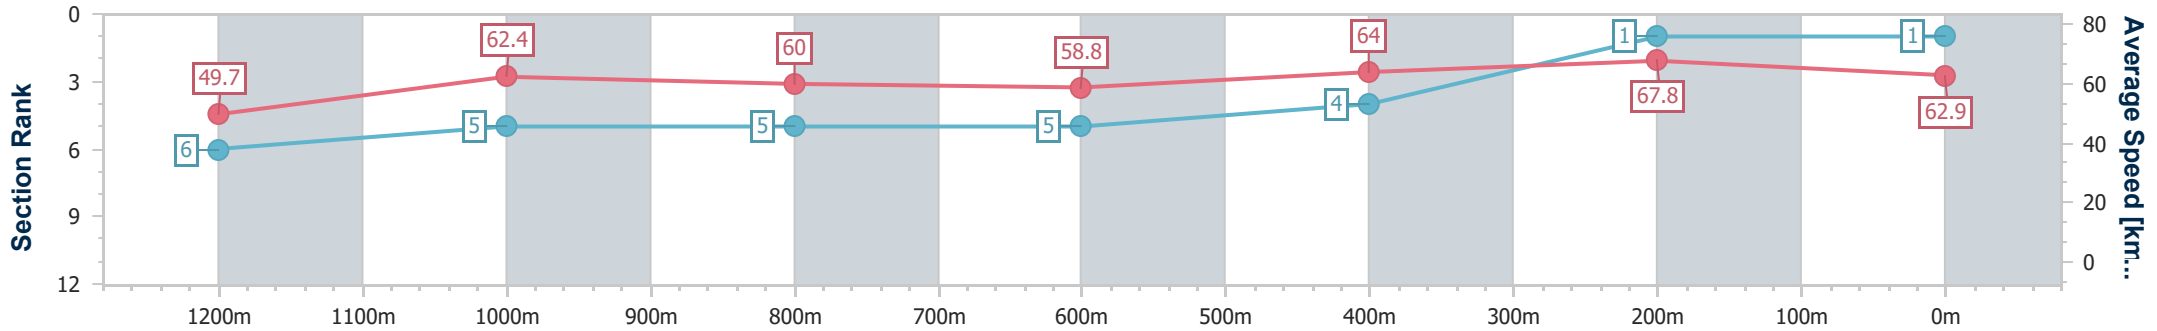

18 February 2023 - 15:08

Track Rating: Good 4, Weather: Fine, Rail Position: +2m Entire Course

BRISBANE RACING CLUB

Section	Overall	1200m	1000m	800m	600m	400m	200m
Section Times	1:23.97 [1] (0:14.48)	1:09.49 [6] (0:11.56)	0:57.93 [5] (0:12.12)	0:45.81 [5] (0:12.35)	0:33.46 [5] (0:11.39)	0:22.07 [4] (0:10.63)	0:11.44 [1] (0:11.44)
Average Speed [km/h]	49.7	62.4	60.0	58.8	64.0	67.8	62.9
Top Speed [km/h]	63.4	64.1	61.2	59.8	67.2	68.4	66.5
Avg. Dist. to Rail [m]	2.9	2.1	2.0	1.6	2.7	3.5	5.0
Avg. Stride Freq. [Hz]	2.2	2.3	2.2	2.2	2.3	2.5	2.3
Avg. Stride Length [m]	6.4	7.7	7.4	7.5	7.7	7.6	7.4