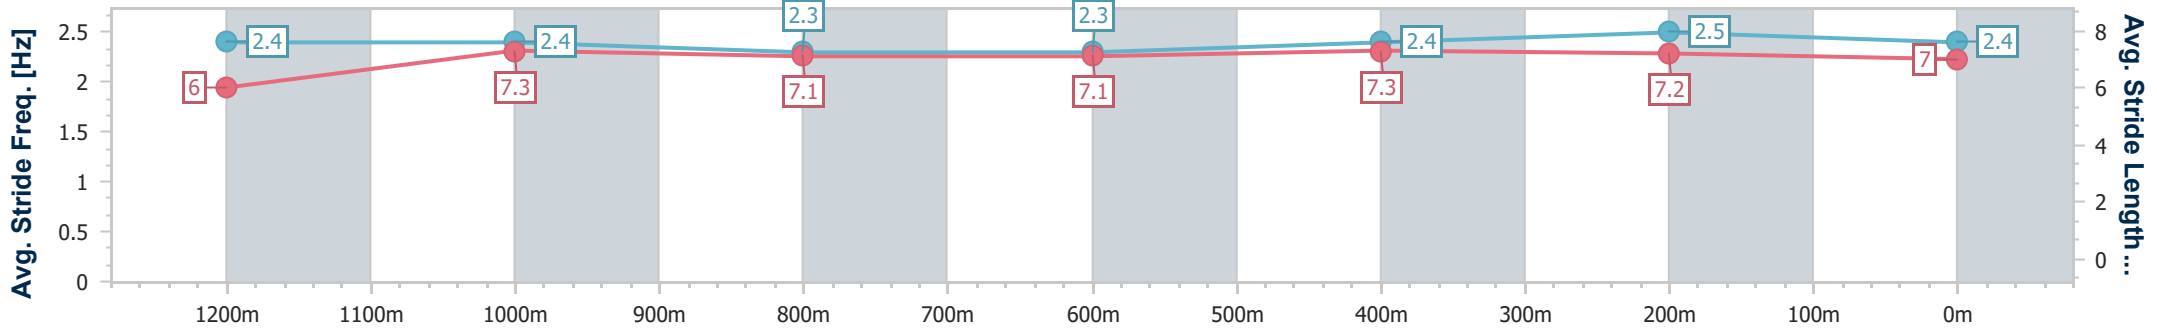

Eagle Farm QLD Professional

Race 6: XXXX DRY BENCHMARK 72 Handicap - 1400m

18 February 2023 - 15:08

Track Rating: Good 4, Weather: Fine, Rail Position: +2m Entire Course

BRISBANE RACING CLUB

Section	Overall	1200m	1000m	800m	600m	400m	200m
Section Times	1:24.73 [4] (0:14.05)	1:10.68 [1] (0:11.47)	0:59.21 [1] (0:12.28)	0:46.93 [1] (0:12.32)	0:34.61 [1] (0:11.62)	0:22.99 [1] (0:11.06)	0:11.93 [3] (0:11.93)
Average Speed [km/h]	51.4	62.9	59.1	58.9	62.5	65.1	60.3
Top Speed [km/h]	64.4	64.2	60.7	60.1	65.6	66.1	64.0
Avg. Dist. to Rail [m]	3.2	2.2	1.8	2.0	2.1	6.3	6.3
Avg. Stride Freq. [Hz]	2.4	2.4	2.3	2.3	2.4	2.5	2.4
Avg. Stride Length [m]	6.0	7.3	7.1	7.1	7.3	7.2	7.0