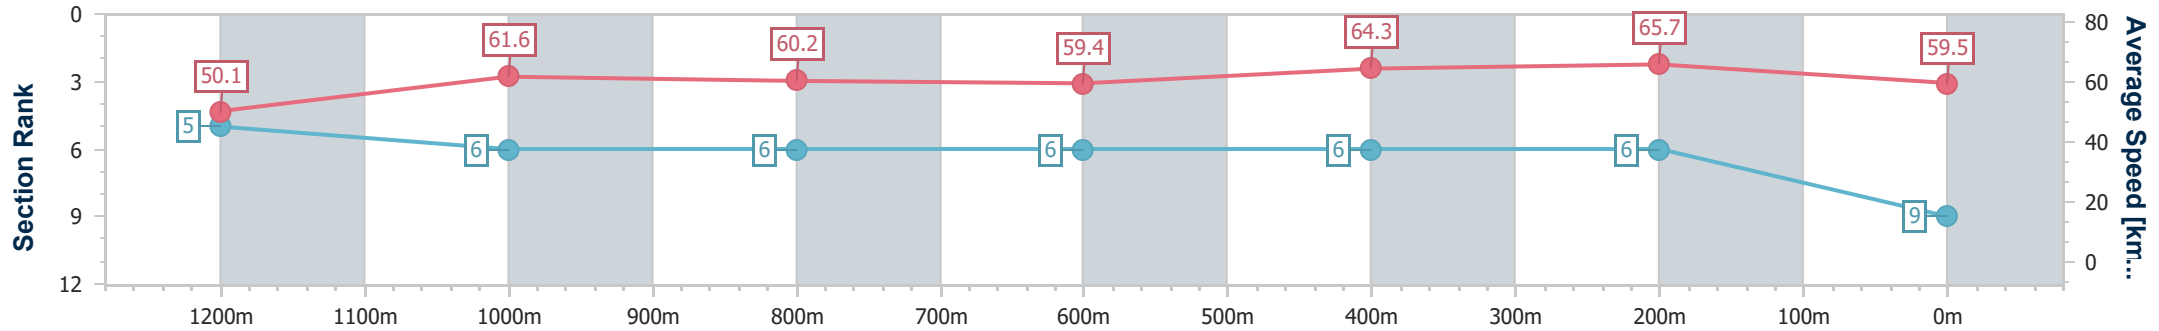

Eagle Farm QLD Professional

Race 6: XXXX DRY BENCHMARK 72 Handicap - 1400m

18 February 2023 - 15:08

Track Rating: Good 4, Weather: Fine, Rail Position: +2m Entire Course

BRISBANE RACING CLUB

Section	Overall	1200m	1000m	800m	600m	400m	200m
Section Times	1:24.99 [9] (0:14.43)	1:10.56 [5] (0:11.72)	0:58.84 [6] (0:12.12)	0:46.72 [6] (0:12.25)	0:34.47 [6] (0:11.42)	0:23.05 [6] (0:10.94)	0:12.11 [6] (0:12.11)
Average Speed [km/h]	50.1	61.6	60.2	59.4	64.3	65.7	59.5
Top Speed [km/h]	62.1	62.9	61.8	60.3	66.6	67.6	63.2
Avg. Dist. to Rail [m]	3.2	2.8	2.9	2.5	3.9	7.9	9.6
Avg. Stride Freq. [Hz]	2.0	2.1	2.1	2.1	2.3	2.3	2.2
Avg. Stride Length [m]	6.8	7.9	7.8	7.7	7.9	7.9	7.5

- [] Ranking at each section and finish
- .-.- No data available at this section
- NA No data available