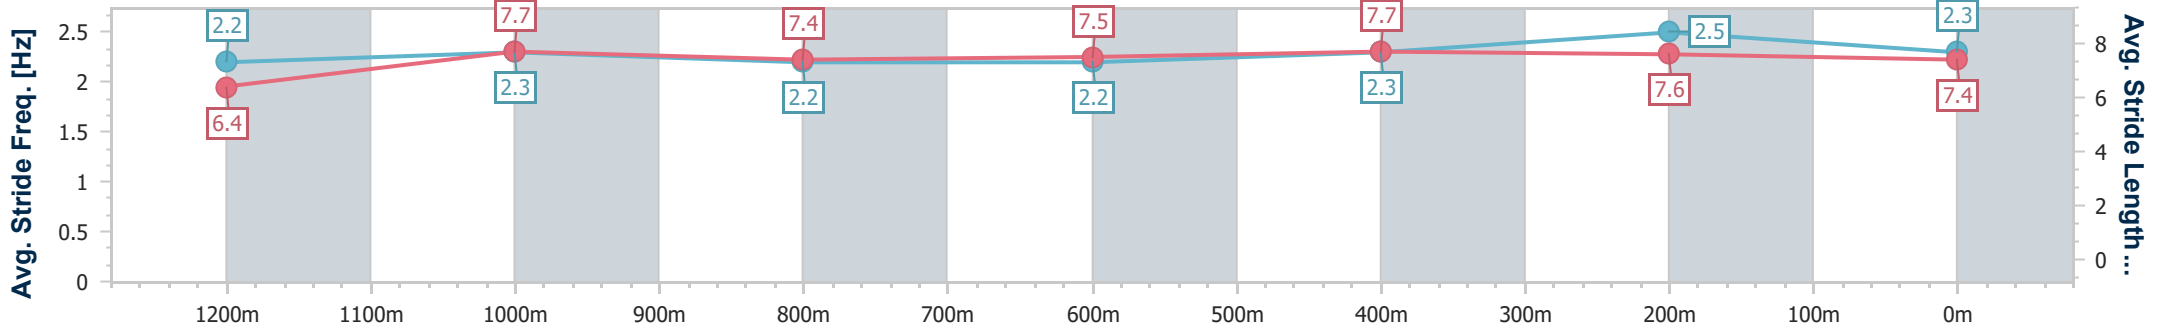

18 February 2023 - 15:08

Track Rating: Good 4, Weather: Fine, Rail Position: +2m Entire Course

BRISBANE RACING CLUB

Section	Overall	1200m	1000m	800m	600m	400m	200m
Section Times	1:23.97 [1] (0:14.48)	1:09.49 [6] (0:11.56)	0:57.93 [5] (0:12.12)	0:45.81 [5] (0:12.35)	0:33.46 [5] (0:11.39)	0:22.07 [4] (0:10.63)	0:11.44 [1] (0:11.44)
Average Speed [km/h]	49.7	62.4	60.0	58.8	64.0	67.8	62.9
Top Speed [km/h]	63.4	64.1	61.2	59.8	67.2	68.4	66.5
Avg. Dist. to Rail [m]	2.9	2.1	2.0	1.6	2.7	3.5	5.0
Avg. Stride Freq. [Hz]	2.2	2.3	2.2	2.2	2.3	2.5	2.3
Avg. Stride Length [m]	6.4	7.7	7.4	7.5	7.7	7.6	7.4