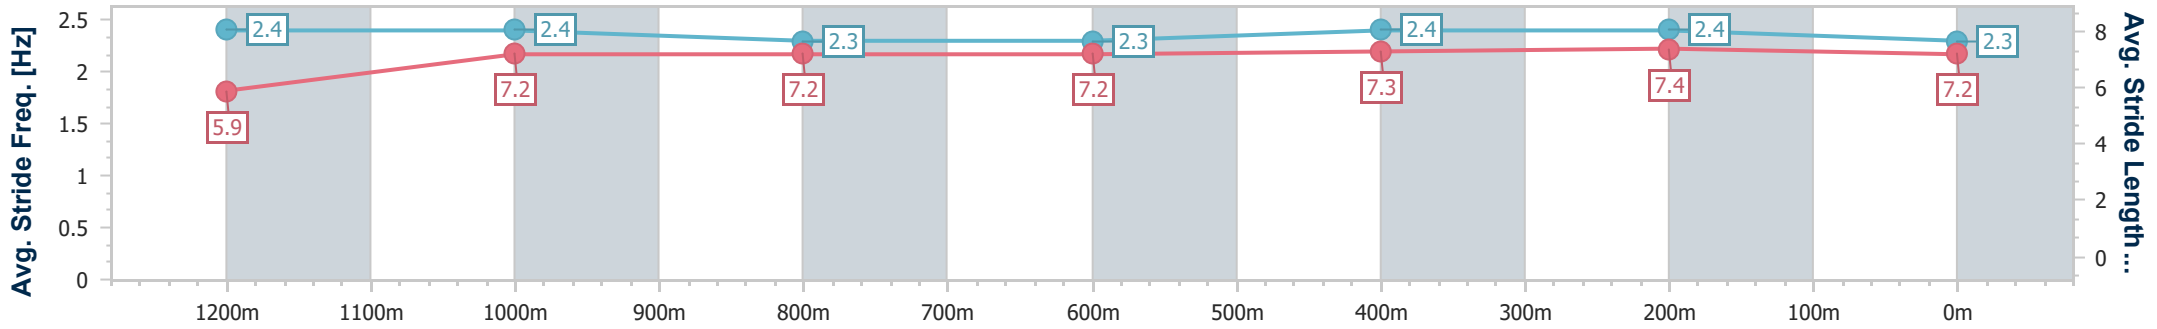

Eagle Farm QLD Professional

Race 6: XXXX DRY BENCHMARK 72 Handicap - 1400m

18 February 2023 - 15:08

Track Rating: Good 4, Weather: Fine, Rail Position: +2m Entire Course

BRISBANE RACING CLUB

Section	Overall	1200m	1000m	800m	600m	400m	200m
Section Times	1:24.78 [5] (0:14.19)	1:10.59 [3] (0:11.52)	0:59.07 [2] (0:12.26)	0:46.81 [3] (0:12.20)	0:34.61 [2] (0:11.57)	0:23.04 [2] (0:11.04)	0:12.00 [4] (0:12.00)
Average Speed [km/h]	50.9	62.6	59.7	59.2	62.6	65.3	60.0
Top Speed [km/h]	64.8	65.2	60.8	60.1	66.3	66.6	63.4
Avg. Dist. to Rail [m]	6.5	3.7	3.0	0.8	1.4	5.7	6.9
Avg. Stride Freq. [Hz]	2.4	2.4	2.3	2.3	2.4	2.4	2.3
Avg. Stride Length [m]	5.9	7.2	7.2	7.2	7.3	7.4	7.2

- [] Ranking at each section and finish
- .-.- No data available at this section
- NA No data available

Horse/Jockey Name	Lately
Final Rank	6
Fastest Section Time (Section)	0:11.02 (400m)
Top Speed [km/h] (Section)	66.3 (400m)
Race State	Finished