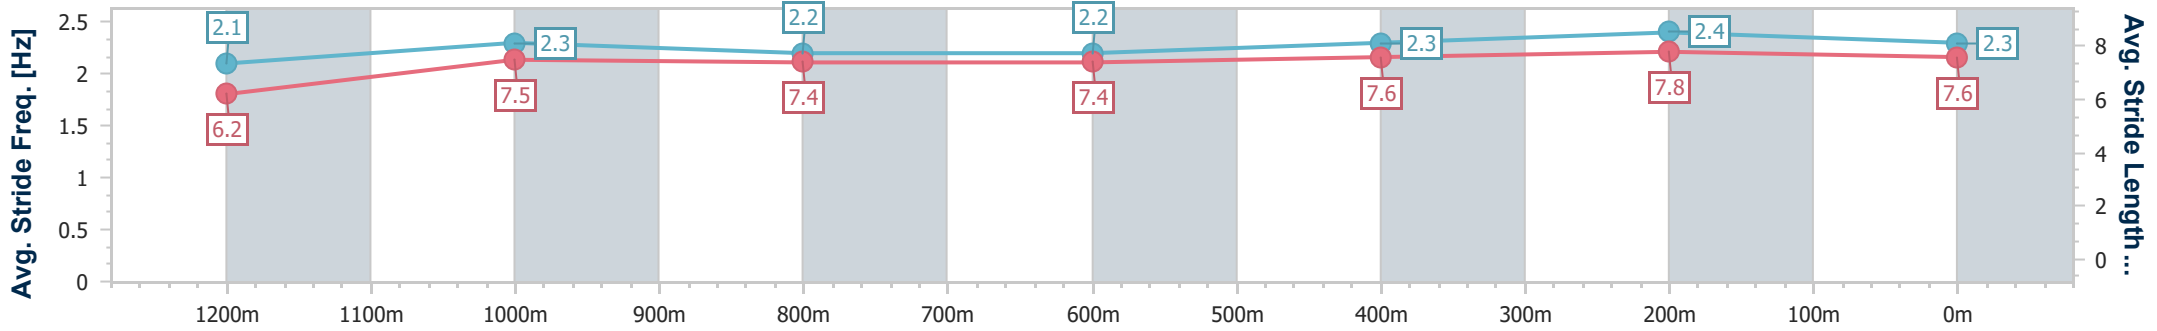

Eagle Farm QLD Professional

Race 6: XXXX DRY BENCHMARK 72 Handicap - 1400m

18 February 2023 - 15:08

Track Rating: Good 4, Weather: Fine, Rail Position: +2m Entire Course

BRISBANE RACING CLUB

Section	Overall	1200m	1000m	800m	600m	400m	200m
Section Times	1:24.47 [3] (0:14.90)	1:09.57 [9] (0:11.68)	0:57.89 [9] (0:12.13)	0:45.76 [9] (0:12.33)	0:33.43 [9] (0:11.26)	0:22.17 [9] (0:10.68)	0:11.49 [7] (0:11.49)
Average Speed [km/h]	48.5	61.7	60.2	59.0	63.8	67.5	62.5
Top Speed [km/h]	62.5	63.6	62.4	59.6	67.6	68.8	65.9
Avg. Dist. to Rail [m]	5.6	3.0	3.0	1.7	0.3	1.8	2.8
Avg. Stride Freq. [Hz]	2.1	2.3	2.2	2.2	2.3	2.4	2.3
Avg. Stride Length [m]	6.2	7.5	7.4	7.4	7.6	7.8	7.6

- [] Ranking at each section and finish
- .-.- No data available at this section
- NA No data available

Horse/Jockey Name	He's The Ultimate
Final Rank	4
Fastest Section Time (Section)	0:11.06 (400m)
Top Speed [km/h] (Section)	66.1 (400m)
Race State	Finished