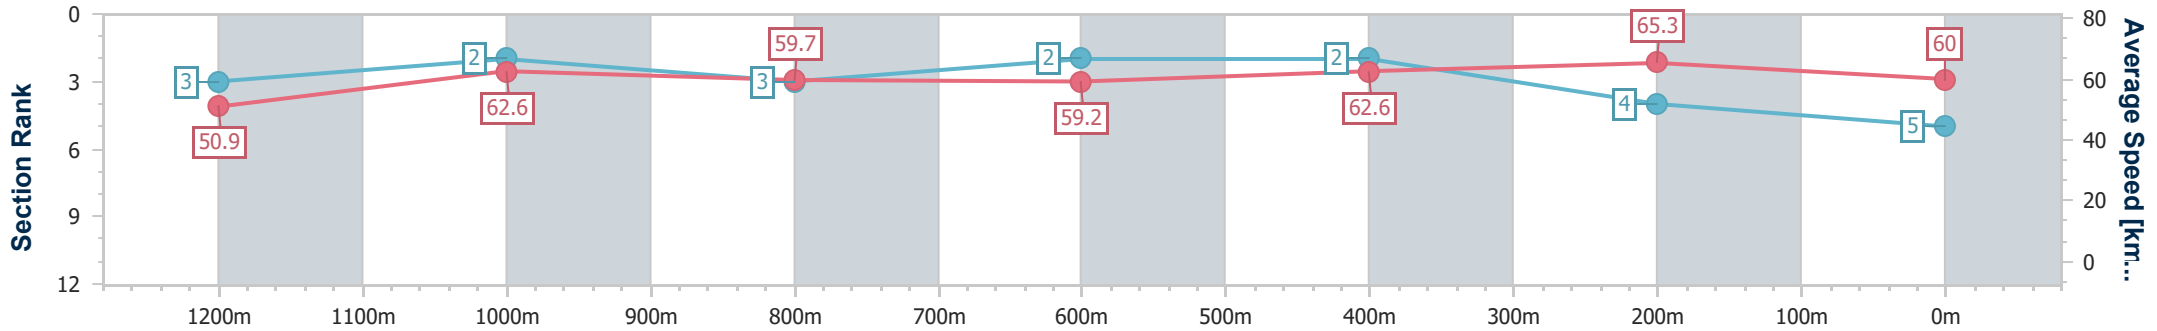

Eagle Farm QLD Professional

Race 6: XXXX DRY BENCHMARK 72 Handicap - 1400m

18 February 2023 - 15:08

Track Rating: Good 4, Weather: Fine, Rail Position: +2m Entire Course

BRISBANE RACING CLUB

Section	Overall	1200m	1000m	800m	600m	400m	200m
Section Times	1:24.78 [5] (0:14.19)	1:10.59 [3] (0:11.52)	0:59.07 [2] (0:12.26)	0:46.81 [3] (0:12.20)	0:34.61 [2] (0:11.57)	0:23.04 [2] (0:11.04)	0:12.00 [4] (0:12.00)
Average Speed [km/h]	50.9	62.6	59.7	59.2	62.6	65.3	60.0
Top Speed [km/h]	64.8	65.2	60.8	60.1	66.3	66.6	63.4
Avg. Dist. to Rail [m]	6.5	3.7	3.0	0.8	1.4	5.7	6.9
Avg. Stride Freq. [Hz]	2.4	2.4	2.3	2.3	2.4	2.4	2.3
Avg. Stride Length [m]	5.9	7.2	7.2	7.2	7.3	7.4	7.2

- [] Ranking at each section and finish
- .-.- No data available at this section
- NA No data available

Horse/Jockey Name	Lately
Final Rank	6
Fastest Section Time (Section)	0:11.02 (400m)
Top Speed [km/h] (Section)	66.3 (400m)
Race State	Finished