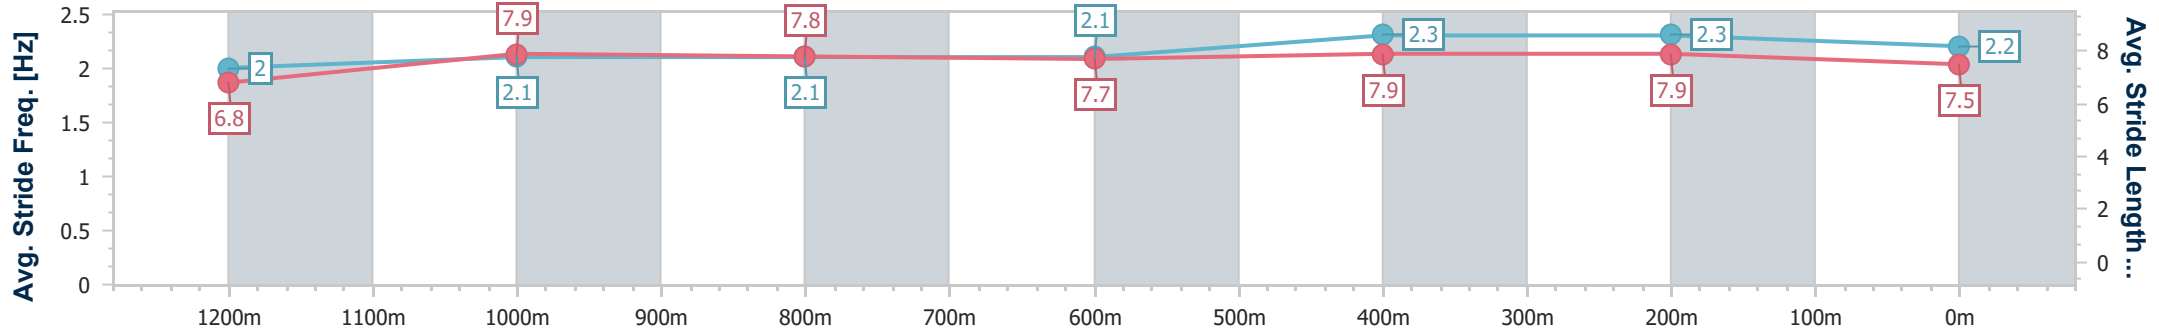

Eagle Farm QLD Professional

Race 6: XXXX DRY BENCHMARK 72 Handicap - 1400m

18 February 2023 - 15:08

Track Rating: Good 4, Weather: Fine, Rail Position: +2m Entire Course

BRISBANE RACING CLUB

Section	Overall	1200m	1000m	800m	600m	400m	200m
Section Times	1:24.99 [9] (0:14.43)	1:10.56 [5] (0:11.72)	0:58.84 [6] (0:12.12)	0:46.72 [6] (0:12.25)	0:34.47 [6] (0:11.42)	0:23.05 [6] (0:10.94)	0:12.11 [6] (0:12.11)
Average Speed [km/h]	50.1	61.6	60.2	59.4	64.3	65.7	59.5
Top Speed [km/h]	62.1	62.9	61.8	60.3	66.6	67.6	63.2
Avg. Dist. to Rail [m]	3.2	2.8	2.9	2.5	3.9	7.9	9.6
Avg. Stride Freq. [Hz]	2.0	2.1	2.1	2.1	2.3	2.3	2.2
Avg. Stride Length [m]	6.8	7.9	7.8	7.7	7.9	7.9	7.5

- [] Ranking at each section and finish
- .-.- No data available at this section
- NA No data available