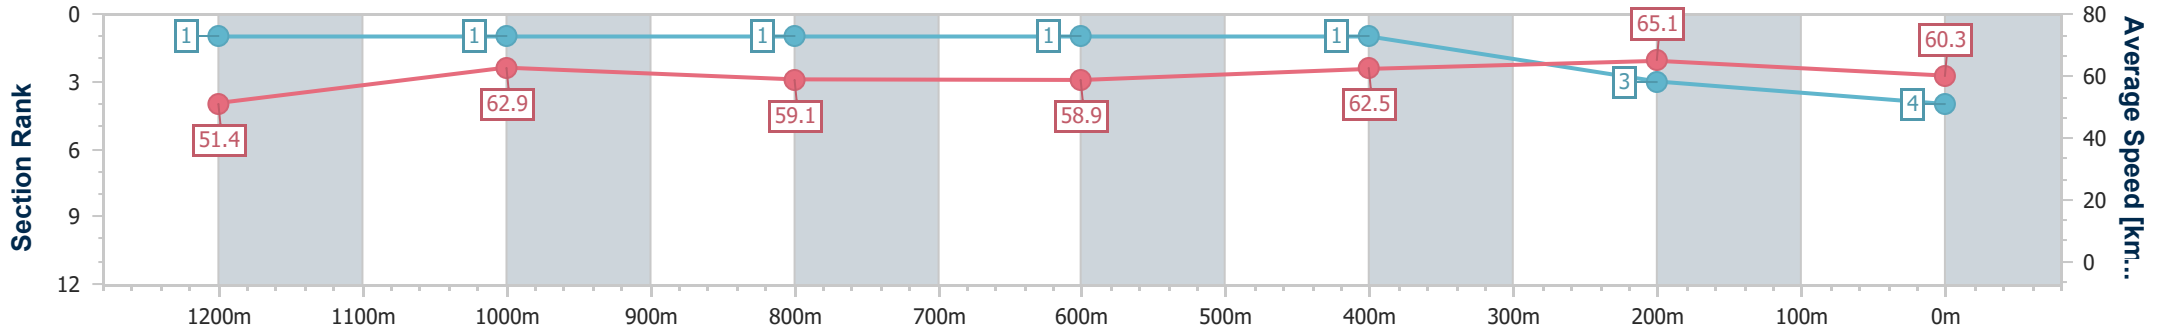

Eagle Farm QLD Professional

Race 6: XXXX DRY BENCHMARK 72 Handicap - 1400m

18 February 2023 - 15:08

Track Rating: Good 4, Weather: Fine, Rail Position: +2m Entire Course

BRISBANE RACING CLUB

Section	Overall	1200m	1000m	800m	600m	400m	200m
Section Times	1:24.73 [4] (0:14.05)	1:10.68 [1] (0:11.47)	0:59.21 [1] (0:12.28)	0:46.93 [1] (0:12.32)	0:34.61 [1] (0:11.62)	0:22.99 [1] (0:11.06)	0:11.93 [3] (0:11.93)
Average Speed [km/h]	51.4	62.9	59.1	58.9	62.5	65.1	60.3
Top Speed [km/h]	64.4	64.2	60.7	60.1	65.6	66.1	64.0
Avg. Dist. to Rail [m]	3.2	2.2	1.8	2.0	2.1	6.3	6.3
Avg. Stride Freq. [Hz]	2.4	2.4	2.3	2.3	2.4	2.5	2.4
Avg. Stride Length [m]	6.0	7.3	7.1	7.1	7.3	7.2	7.0

- [] Ranking at each section and finish
- .-.- No data available at this section
- NA No data available

Horse/Jockey Name	Calm Seeker
Final Rank	5
Fastest Section Time (Section)	0:11.04 (400m)
Top Speed [km/h] (Section)	66.6 (400m)
Race State	Finished