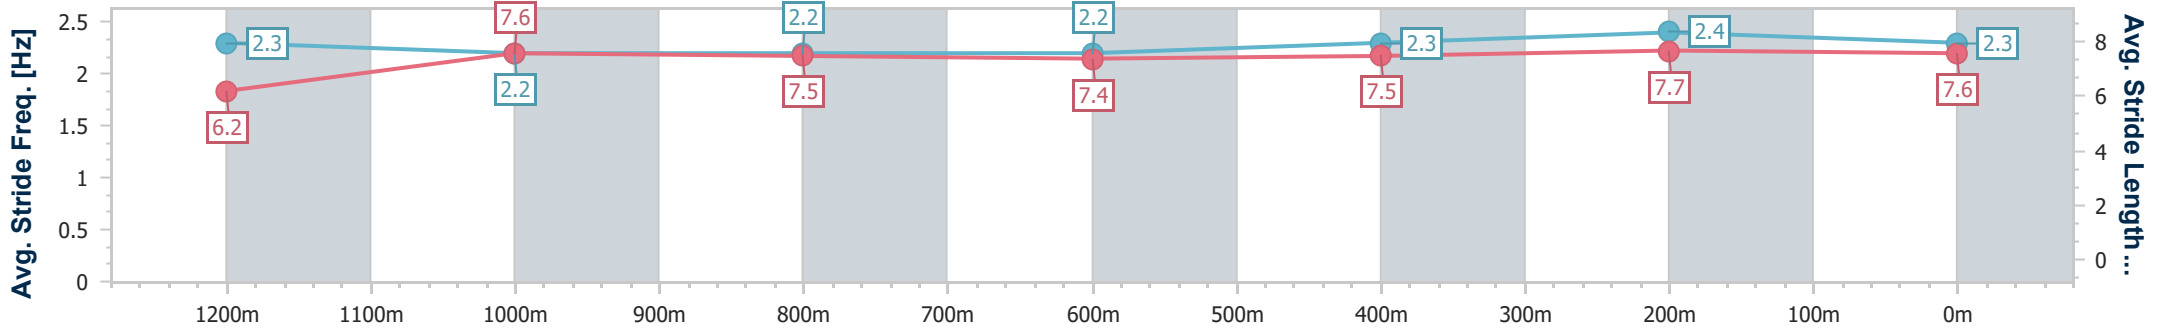

Eagle Farm QLD Professional

Race 6: XXXX DRY BENCHMARK 72 Handicap - 1400m

18 February 2023 - 15:08

Track Rating: Good 4, Weather: Fine, Rail Position: +2m Entire Course

BRISBANE RACING CLUB

Section	Overall	1200m	1000m	800m	600m	400m	200m
Section Times	1:24.22 [2] (0:14.17)	1:10.05 [2] (0:11.66)	0:58.39 [3] (0:12.13)	0:46.26 [2] (0:12.41)	0:33.85 [3] (0:11.50)	0:22.35 [3] (0:10.84)	0:11.51 [2] (0:11.51)
Average Speed [km/h]	50.9	61.8	59.6	58.4	63.1	66.3	62.7
Top Speed [km/h]	63.4	63.5	61.5	59.1	67.2	67.4	65.6
Avg. Dist. to Rail [m]	1.3	0.8	1.2	1.4	1.6	1.6	2.0
Avg. Stride Freq. [Hz]	2.3	2.2	2.2	2.2	2.3	2.4	2.3
Avg. Stride Length [m]	6.2	7.6	7.5	7.4	7.5	7.7	7.6