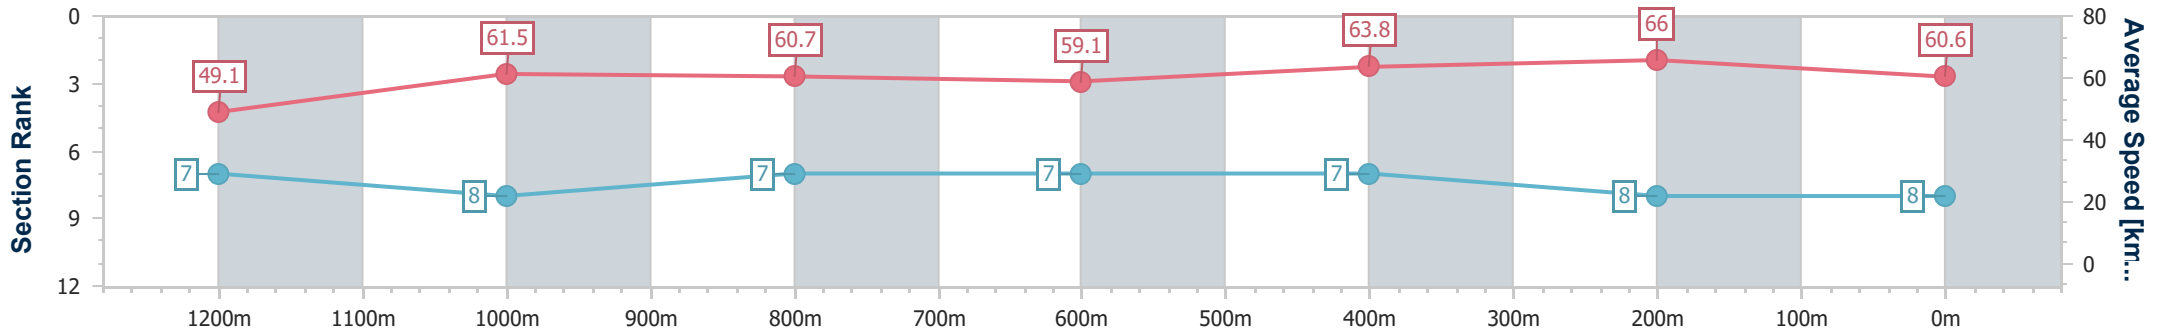

- [] Ranking at each section and finish
- .-.- No data available at this section
- NA No data available

Horse/Jockey Name	Flybridge
Final Rank	8
Fastest Section Time (Section)	0:10.92 (400m)
Top Speed [km/h] (Section)	66.3 (400m)
Race State	Finished

Eagle Farm QLD Professional

Race 6: XXXX DRY BENCHMARK 72 Handicap - 1400m

18 February 2023 - 15:08

Track Rating: Good 4, Weather: Fine, Rail Position: +2m Entire Course

BRISBANE RACING CLUB

Section	Overall	1200m	1000m	800m	600m	400m	200m
Section Times	1:24.94 [8] (0:14.70)	1:10.24 [7] (0:11.73)	0:58.51 [8] (0:12.05)	0:46.46 [7] (0:12.28)	0:34.18 [7] (0:11.38)	0:22.80 [7] (0:10.92)	0:11.88 [8] (0:11.88)
Average Speed [km/h]	49.1	61.5	60.7	59.1	63.8	66.0	60.6
Top Speed [km/h]	62.4	62.8	63.0	60.1	65.7	66.3	65.8
Avg. Dist. to Rail [m]	4.8	3.1	2.9	2.0	1.7	4.4	5.5
Avg. Stride Freq. [Hz]	2.2	2.3	2.3	2.3	2.4	2.5	2.4
Avg. Stride Length [m]	6.2	7.4	7.3	7.3	7.5	7.2	7.1