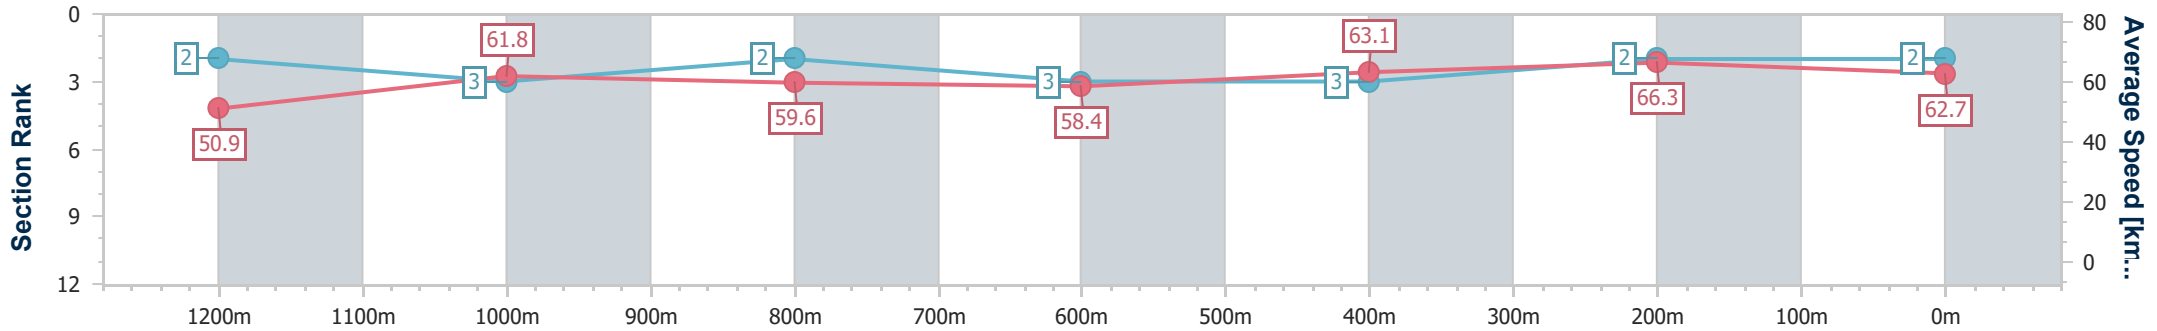

Eagle Farm QLD Professional

Race 6: XXXX DRY BENCHMARK 72 Handicap - 1400m

18 February 2023 - 15:08

Track Rating: Good 4, Weather: Fine, Rail Position: +2m Entire Course

BRISBANE RACING CLUB

Section	Overall	1200m	1000m	800m	600m	400m	200m
Section Times	1:24.22 [2] (0:14.17)	1:10.05 [2] (0:11.66)	0:58.39 [3] (0:12.13)	0:46.26 [2] (0:12.41)	0:33.85 [3] (0:11.50)	0:22.35 [3] (0:10.84)	0:11.51 [2] (0:11.51)
Average Speed [km/h]	50.9	61.8	59.6	58.4	63.1	66.3	62.7
Top Speed [km/h]	63.4	63.5	61.5	59.1	67.2	67.4	65.6
Avg. Dist. to Rail [m]	1.3	0.8	1.2	1.4	1.6	1.6	2.0
Avg. Stride Freq. [Hz]	2.3	2.2	2.2	2.2	2.3	2.4	2.3
Avg. Stride Length [m]	6.2	7.6	7.5	7.4	7.5	7.7	7.6