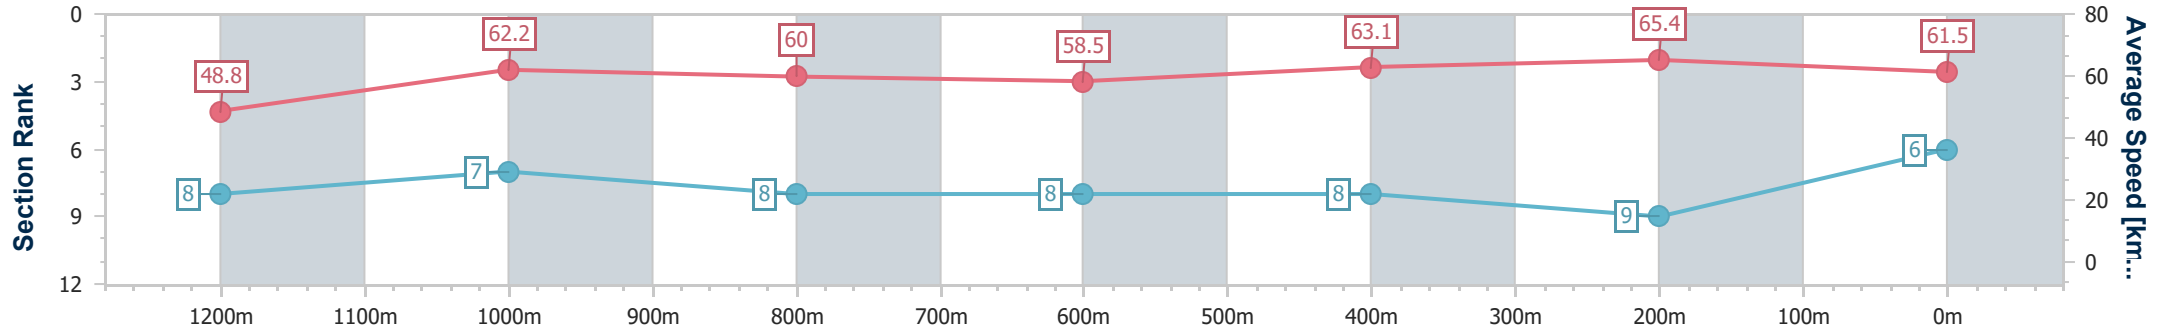

- [] Ranking at each section and finish
- .-.- No data available at this section
- NA No data available

Horse/Jockey Name	Lately
Final Rank	6
Fastest Section Time (Section)	0:11.02 (400m)
Top Speed [km/h] (Section)	66.3 (400m)
Race State	Finished

Eagle Farm QLD Professional

Race 6: XXXX DRY BENCHMARK 72 Handicap - 1400m

18 February 2023 - 15:08

Track Rating: Good 4, Weather: Fine, Rail Position: +2m Entire Course

BRISBANE RACING CLUB

Section	Overall	1200m	1000m	800m	600m	400m	200m
Section Times	1:24.83 [6] (0:14.81)	1:10.02 [8] (0:11.57)	0:58.45 [7] (0:12.11)	0:46.34 [8] (0:12.28)	0:34.06 [8] (0:11.34)	0:22.72 [8] (0:11.02)	0:11.70 [9] (0:11.70)
Average Speed [km/h]	48.8	62.2	60.0	58.5	63.1	65.4	61.5
Top Speed [km/h]	63.6	64.2	61.6	59.8	65.4	66.3	64.3
Avg. Dist. to Rail [m]	5.0	3.0	1.5	0.5	1.2	2.3	4.5
Avg. Stride Freq. [Hz]	2.2	2.2	2.1	2.1	2.3	2.3	2.2
Avg. Stride Length [m]	6.2	7.9	7.7	7.7	7.7	7.8	7.6

- [] Ranking at each section and finish
- .-.- No data available at this section
- NA No data available

Horse/Jockey Name	Collay's Spirit
Final Rank	7
Fastest Section Time (Section)	0:10.91 (400m)
Top Speed [km/h] (Section)	68.2 (400m)
Race State	Finished