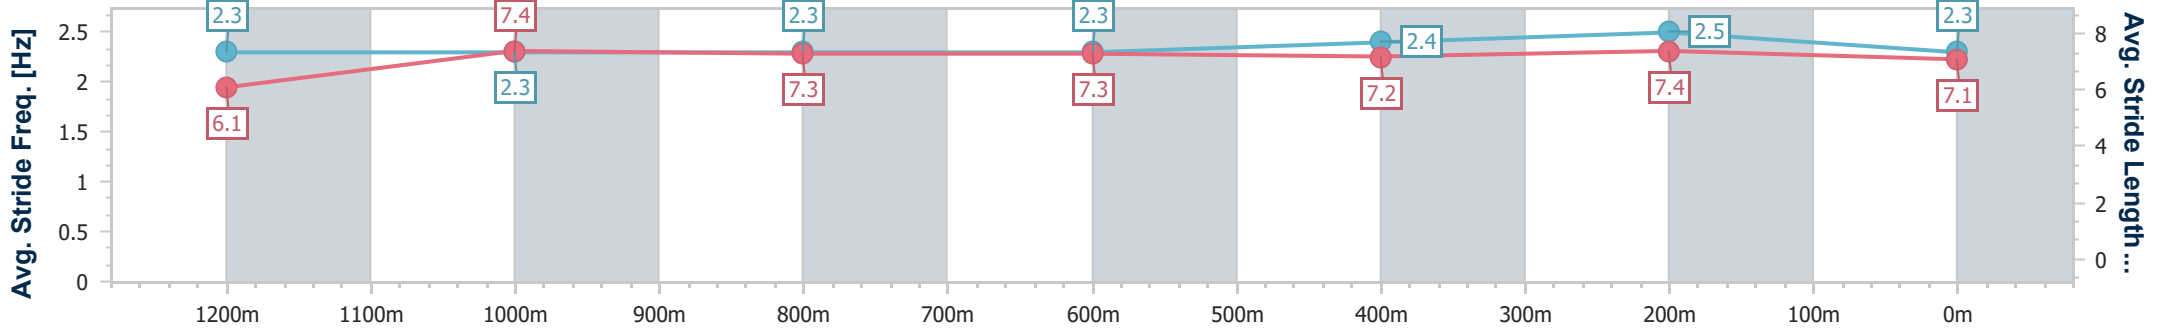

Eagle Farm QLD Professional

Race 6: XXXX DRY BENCHMARK 72 Handicap - 1400m

18 February 2023 - 15:08

Track Rating: Good 4, Weather: Fine, Rail Position: +2m Entire Course

BRISBANE RACING CLUB

Section	Overall	1200m	1000m	800m	600m	400m	200m
Section Times	1:24.86 [7] (0:14.27)	1:10.59 [4] (0:11.59)	0:59.00 [4] (0:12.19)	0:46.81 [4] (0:12.31)	0:34.50 [4] (0:11.51)	0:22.99 [5] (0:10.91)	0:12.08 [5] (0:12.08)
Average Speed [km/h]	50.5	62.2	59.6	59.3	63.4	66.0	59.7
Top Speed [km/h]	62.8	63.2	61.5	60.3	65.9	68.2	63.6
Avg. Dist. to Rail [m]	5.7	2.1	2.1	2.9	2.9	7.7	8.0
Avg. Stride Freq. [Hz]	2.3	2.3	2.3	2.3	2.4	2.5	2.3
Avg. Stride Length [m]	6.1	7.4	7.3	7.3	7.2	7.4	7.1

- [] Ranking at each section and finish
- .-.- No data available at this section
- NA No data available

Horse/Jockey Name	Flybridge
Final Rank	8
Fastest Section Time (Section)	0:10.92 (400m)
Top Speed [km/h] (Section)	66.3 (400m)
Race State	Finished