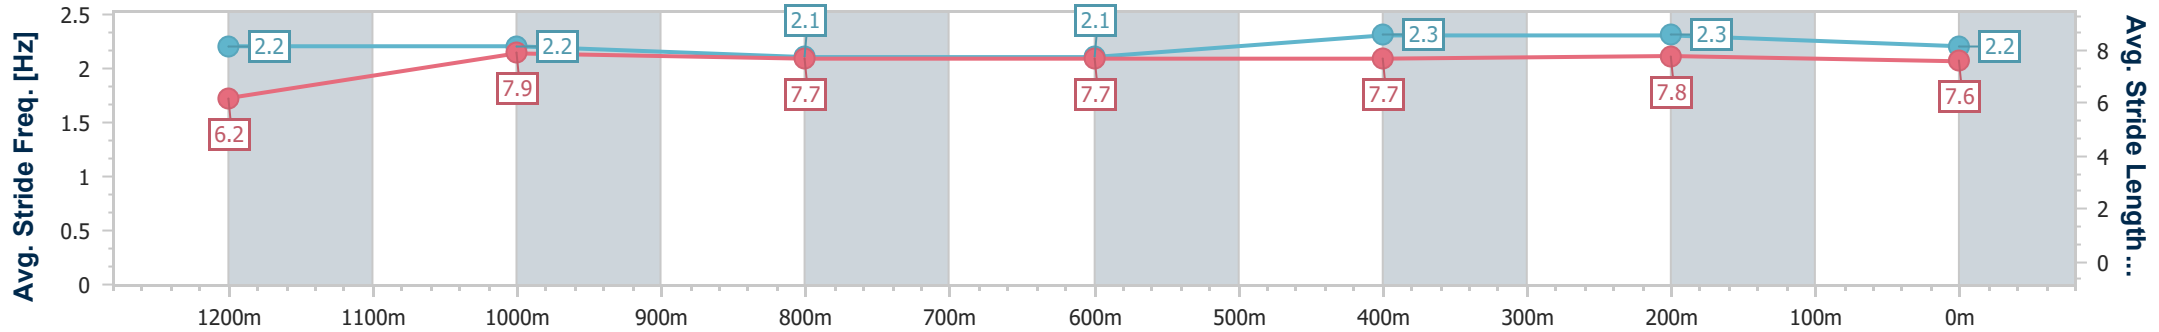

Eagle Farm QLD Professional

Race 6: XXXX DRY BENCHMARK 72 Handicap - 1400m

18 February 2023 - 15:08

Track Rating: Good 4, Weather: Fine, Rail Position: +2m Entire Course

BRISBANE RACING CLUB

Section	Overall	1200m	1000m	800m	600m	400m	200m
Section Times	1:24.83 [6] (0:14.81)	1:10.02 [8] (0:11.57)	0:58.45 [7] (0:12.11)	0:46.34 [8] (0:12.28)	0:34.06 [8] (0:11.34)	0:22.72 [8] (0:11.02)	0:11.70 [9] (0:11.70)
Average Speed [km/h]	48.8	62.2	60.0	58.5	63.1	65.4	61.5
Top Speed [km/h]	63.6	64.2	61.6	59.8	65.4	66.3	64.3
Avg. Dist. to Rail [m]	5.0	3.0	1.5	0.5	1.2	2.3	4.5
Avg. Stride Freq. [Hz]	2.2	2.2	2.1	2.1	2.3	2.3	2.2
Avg. Stride Length [m]	6.2	7.9	7.7	7.7	7.7	7.8	7.6