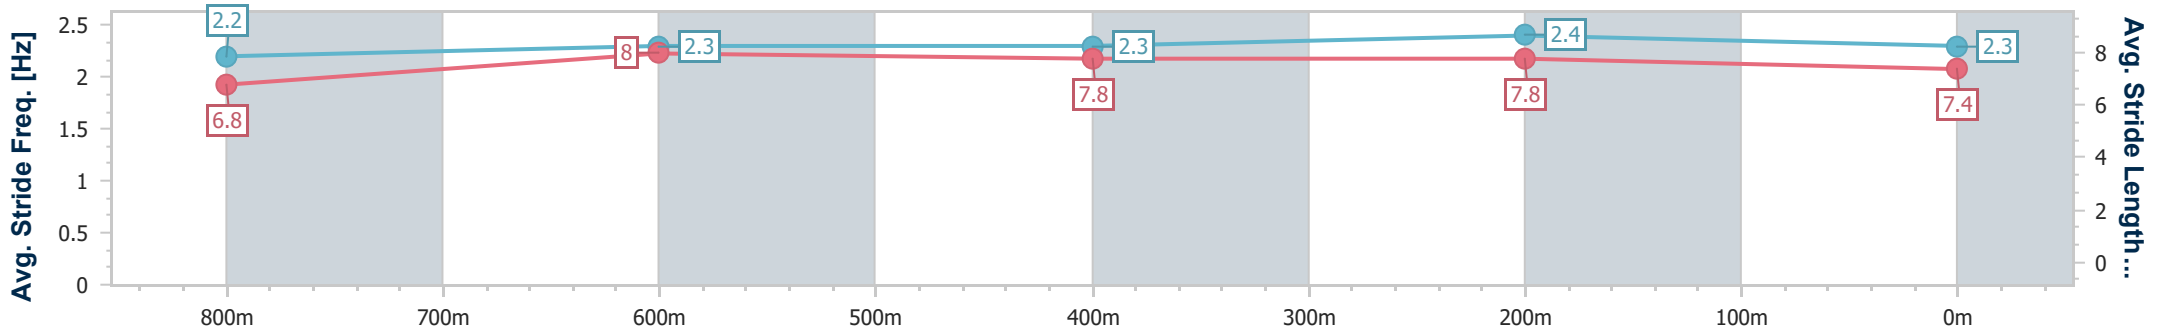

BRISBANE  
 RACING CLUB

Section	Overall	800m	600m	400m	200m
Section Times	0:57.40 [1] (0:13.51)	0:43.89 [1] (0:10.74)	0:33.15 [2] (0:10.72)	0:22.43 [1] (0:10.75)	0:11.68 [1] (0:11.68)
Average Speed [km/h]	53.6	66.6	65.8	66.4	61.1
Top Speed [km/h]	67.7	69.3	69.6	69.3	67.1
Avg. Dist. to Rail [m]	3.9	3.2	3.2	5.2	5.5
Avg. Stride Freq. [Hz]	2.2	2.3	2.3	2.4	2.3
Avg. Stride Length [m]	6.8	8.0	7.8	7.8	7.4