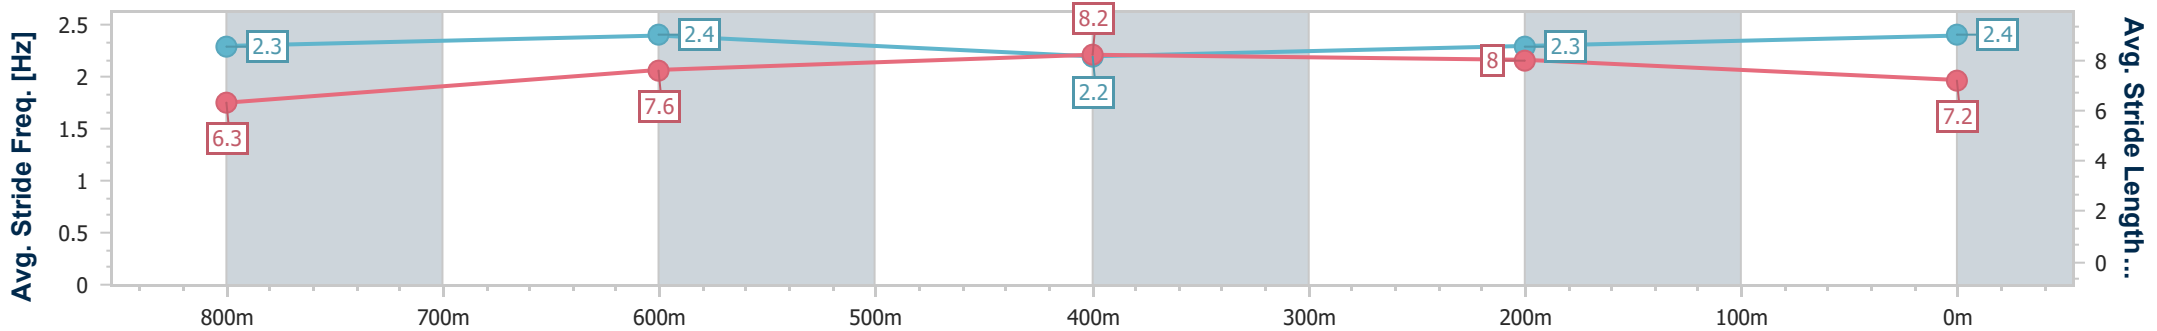

Horse/Jockey Name	Superare
Final Rank	6
Fastest Section Time (Section)	0:10.73 (400m)
Top Speed [km/h] (Section)	68.4 (400m)
Race State	Finished

Eagle Farm QLD Professional
Race 7: ENCRYPTION CHAMPION QLD 1ST SEASON SIRE
OPEN Handicap - 1000m
12 August 2023 - 15:13
Track Rating: Good 4, Weather: Fine, Rail Position: +7m Entire Course

BRISBANE
RACING CLUB

Section	Overall	800m	600m	400m	200m
Section Times	0:57.83 [6] (0:13.82)	0:44.01 [3] (0:10.80)	0:33.21 [4] (0:10.74)	0:22.47 [4] (0:10.73)	0:11.74 [4] (0:11.74)
Average Speed [km/h]	52.3	66.8	65.9	66.5	61.2
Top Speed [km/h]	66.6	68.2	68.3	68.4	67.9
Avg. Dist. to Rail [m]	2.9	1.5	0.7	2.2	2.6
Avg. Stride Freq. [Hz]	2.3	2.4	2.2	2.3	2.4
Avg. Stride Length [m]	6.3	7.6	8.2	8.0	7.2

- [ ] Ranking at each section and finish
- -.-.- No data available at this section
- NA No data available