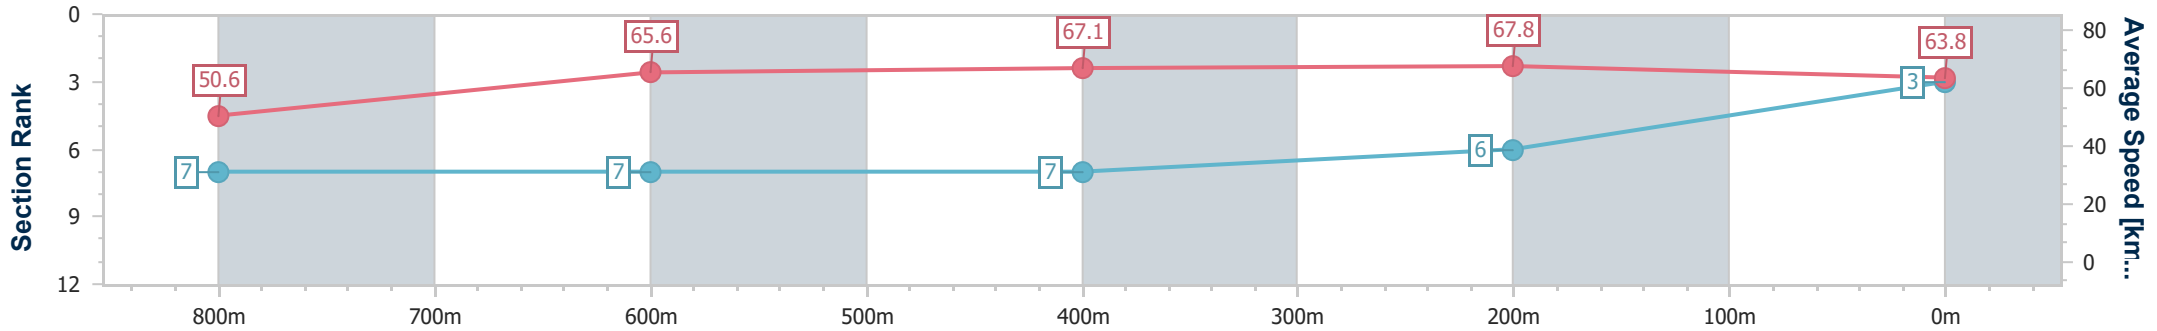

Horse/Jockey Name	Mass Destruction
Final Rank	3
Fastest Section Time (Section)	0:10.49 (600m)
Top Speed [km/h] (Section)	70.7 (600m)
Race State	Finished

Eagle Farm QLD Professional
Race 7: ENCRYPTION CHAMPION QLD 1ST SEASON SIRE
OPEN Handicap - 1000m
12 August 2023 - 15:13
Track Rating: Good 4, Weather: Fine, Rail Position: +7m Entire Course

BRISBANE
RACING CLUB

Section	Overall	800m	600m	400m	200m
Section Times	0:57.45 [3] (0:14.20)	0:43.25 [7] (0:10.88)	0:32.37 [7] (0:10.49)	0:21.88 [7] (0:10.55)	0:11.33 [6] (0:11.33)
Average Speed [km/h]	50.6	65.6	67.1	67.8	63.8
Top Speed [km/h]	65.3	67.4	70.7	70.2	67.7
Avg. Dist. to Rail [m]	3.4	1.7	2.7	8.6	7.4
Avg. Stride Freq. [Hz]	2.2	2.3	2.4	2.4	2.4
Avg. Stride Length [m]	6.4	7.8	7.9	7.8	7.5

- [ ] Ranking at each section and finish
- -.-.- No data available at this section
- NA No data available