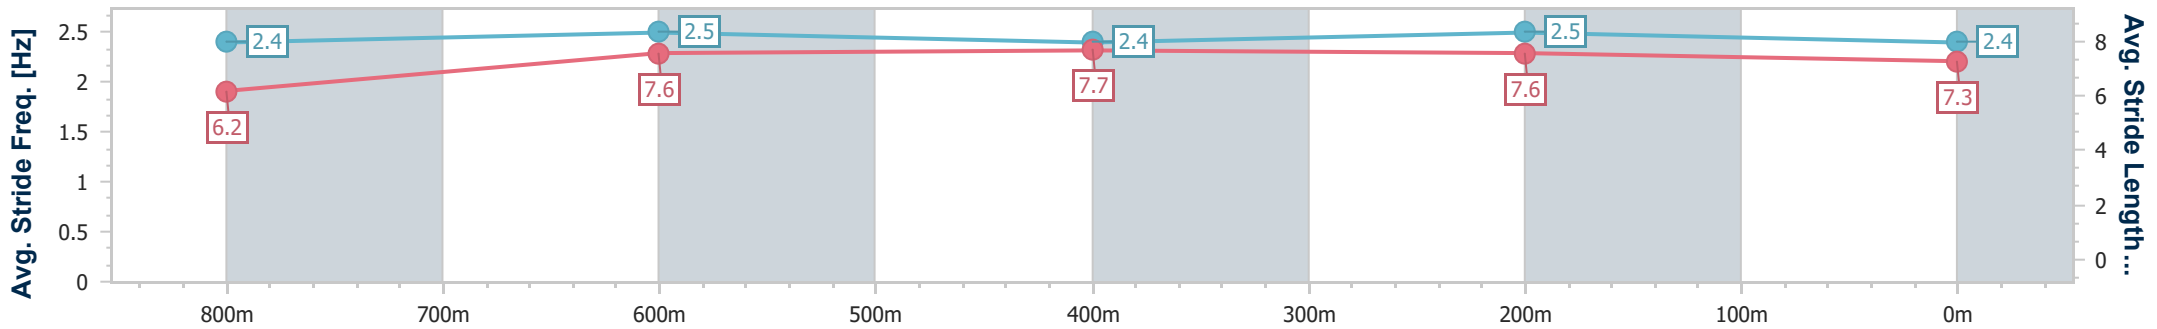

Horse/Jockey Name	King Klaus
Final Rank	2
Fastest Section Time (Section)	0:10.61 (800m)
Top Speed [km/h] (Section)	68.8 (800m)
Race State	Finished

Eagle Farm QLD Professional
Race 7: ENCRYPTION CHAMPION QLD 1ST SEASON SIRE
OPEN Handicap - 1000m
12 August 2023 - 15:13
Track Rating: Good 4, Weather: Fine, Rail Position: +7m Entire Course

BRISBANE
RACING CLUB

Section	Overall	800m	600m	400m	200m
Section Times	0:57.40 [2] (0:13.59)	0:43.81 [2] (0:10.61)	0:33.20 [1] (0:10.85)	0:22.35 [2] (0:10.77)	0:11.58 [2] (0:11.58)
Average Speed [km/h]	53.4	67.5	66.9	66.9	62.0
Top Speed [km/h]	67.0	68.8	68.7	68.3	67.6
Avg. Dist. to Rail [m]	0.8	0.6	1.9	4.3	5.9
Avg. Stride Freq. [Hz]	2.4	2.5	2.4	2.5	2.4
Avg. Stride Length [m]	6.2	7.6	7.7	7.6	7.3

- [ ] Ranking at each section and finish
- -.-.- No data available at this section
- NA No data available