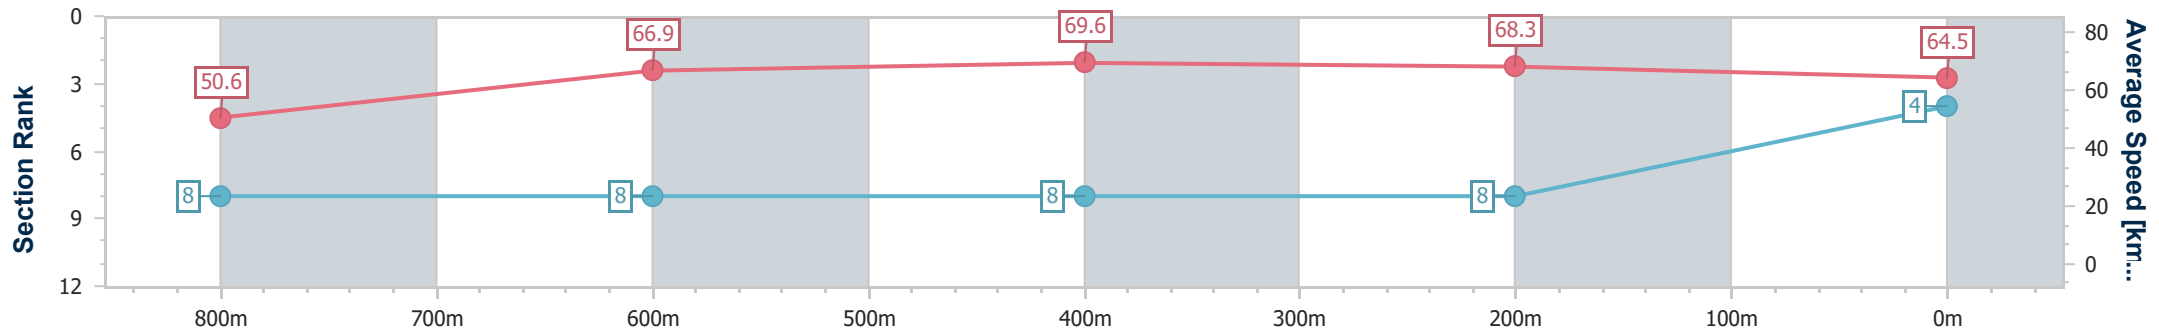

Horse/Jockey Name	The Bopper
Final Rank	4
Fastest Section Time (Section)	0:10.51 (600m)
Top Speed [km/h] (Section)	70.6 (600m)
Race State	Finished

Eagle Farm QLD Professional
Race 7: ENCRYPTION CHAMPION QLD 1ST SEASON SIRE
OPEN Handicap - 1000m
12 August 2023 - 15:13
Track Rating: Good 4, Weather: Fine, Rail Position: +7m Entire Course

BRISBANE
RACING CLUB

Section	Overall	800m	600m	400m	200m
Section Times	0:57.51 [4] (0:14.40)	0:43.11 [8] (0:10.85)	0:32.26 [8] (0:10.51)	0:21.75 [8] (0:10.54)	0:11.21 [8] (0:11.21)
Average Speed [km/h]	50.6	66.9	69.6	68.3	64.5
Top Speed [km/h]	64.0	68.6	70.6	70.1	68.9
Avg. Dist. to Rail [m]	5.6	1.7	2.8	9.7	11.1
Avg. Stride Freq. [Hz]	2.2	2.4	2.5	2.5	2.4
Avg. Stride Length [m]	6.4	7.8	7.9	7.7	7.4

- [ ] Ranking at each section and finish
- -.-.- No data available at this section
- NA No data available