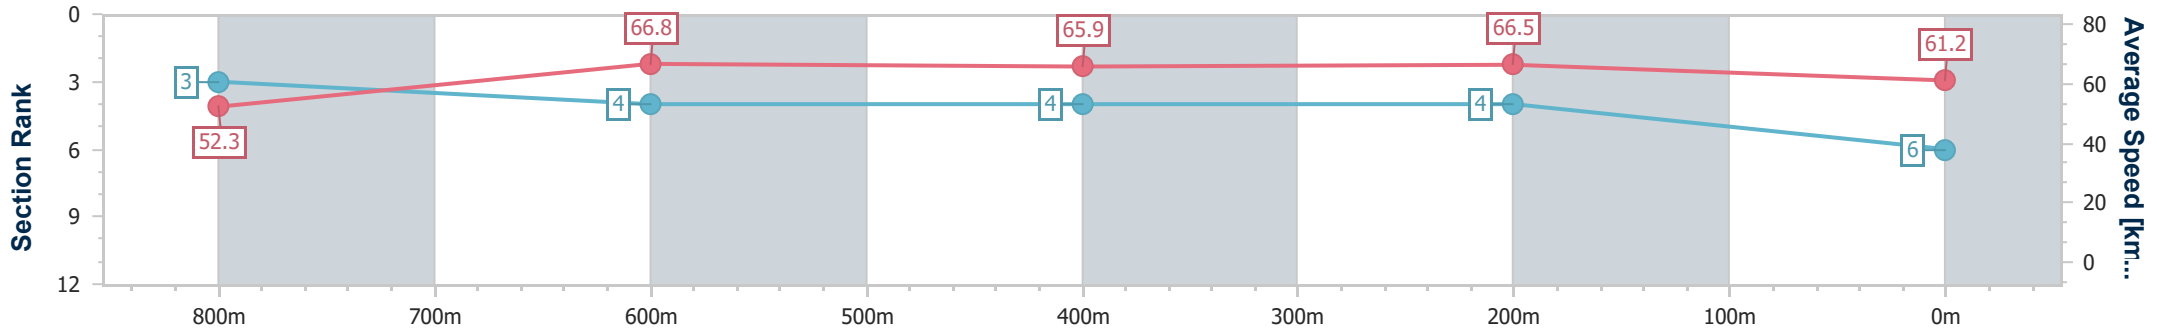

Horse/Jockey Name	Superare
Final Rank	6
Fastest Section Time (Section)	0:10.73 (400m)
Top Speed [km/h] (Section)	68.4 (400m)
Race State	Finished

Eagle Farm QLD Professional
Race 7: ENCRYPTION CHAMPION QLD 1ST SEASON SIRE
OPEN Handicap - 1000m
12 August 2023 - 15:13
Track Rating: Good 4, Weather: Fine, Rail Position: +7m Entire Course

BRISBANE
RACING CLUB

Section	Overall	800m	600m	400m	200m
Section Times	0:57.83 [6] (0:13.82)	0:44.01 [3] (0:10.80)	0:33.21 [4] (0:10.74)	0:22.47 [4] (0:10.73)	0:11.74 [4] (0:11.74)
Average Speed [km/h]	52.3	66.8	65.9	66.5	61.2
Top Speed [km/h]	66.6	68.2	68.3	68.4	67.9
Avg. Dist. to Rail [m]	2.9	1.5	0.7	2.2	2.6
Avg. Stride Freq. [Hz]	2.3	2.4	2.2	2.3	2.4
Avg. Stride Length [m]	6.3	7.6	8.2	8.0	7.2

- [ ] Ranking at each section and finish
- -.-.- No data available at this section
- NA No data available