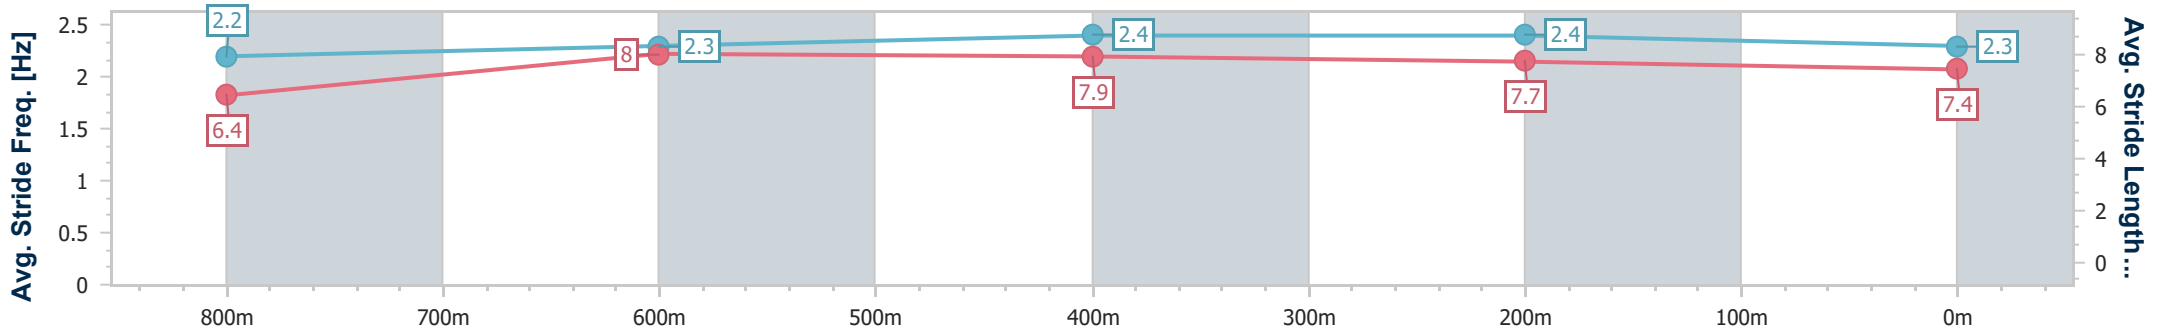

Horse/Jockey Name	Quick Tempo
Final Rank	5
Fastest Section Time (Section)	0:10.61 (400m)
Top Speed [km/h] (Section)	70.3 (400m)
Race State	Finished

Eagle Farm QLD Professional
Race 7: ENCRYPTION CHAMPION QLD 1ST SEASON SIRE
OPEN Handicap - 1000m
12 August 2023 - 15:13
Track Rating: Good 4, Weather: Fine, Rail Position: +7m Entire Course

BRISBANE
RACING CLUB

Section	Overall	800m	600m	400m	200m
Section Times	0:57.71 [5] (0:14.05)	0:43.66 [6] (0:10.68)	0:32.98 [5] (0:10.66)	0:22.32 [5] (0:10.61)	0:11.71 [3] (0:11.71)
Average Speed [km/h]	51.3	67.1	67.2	67.1	61.1
Top Speed [km/h]	66.8	69.3	69.1	70.3	66.7
Avg. Dist. to Rail [m]	6.9	1.6	1.7	7.0	5.6
Avg. Stride Freq. [Hz]	2.2	2.3	2.4	2.4	2.3
Avg. Stride Length [m]	6.4	8.0	7.9	7.7	7.4

- [ ] Ranking at each section and finish
- -.-.- No data available at this section
- NA No data available