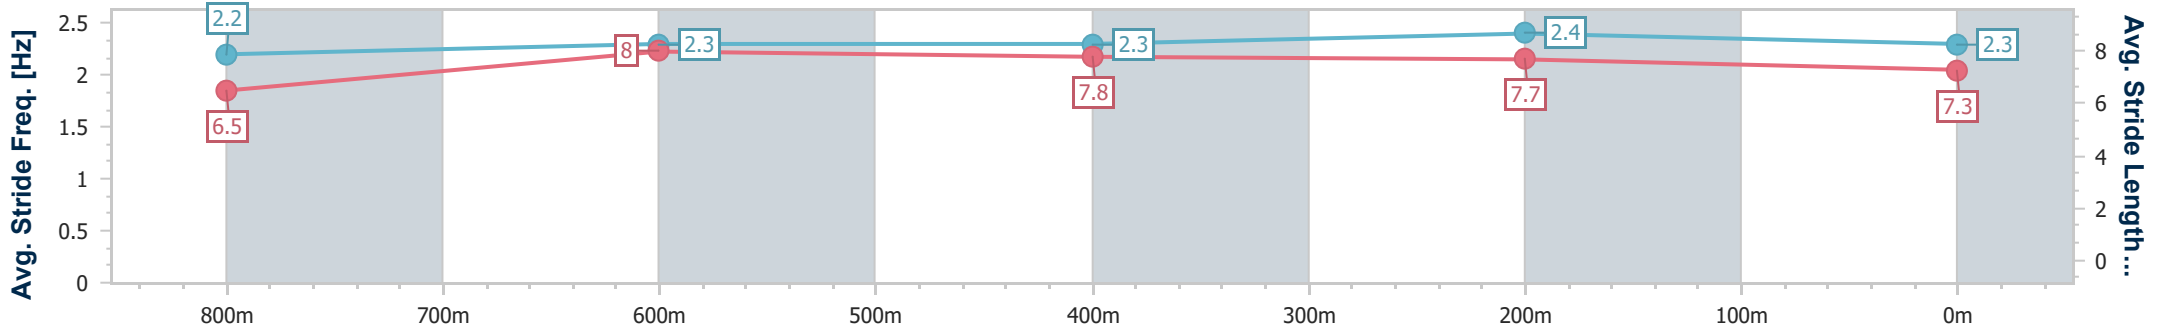

Horse/Jockey Name	Vainstream
Final Rank	7
Fastest Section Time (Section)	0:10.66 (400m)
Top Speed [km/h] (Section)	69.2 (400m)
Race State	Finished

Eagle Farm QLD Professional
Race 7: ENCRYPTION CHAMPION QLD 1ST SEASON SIRE
OPEN Handicap - 1000m
12 August 2023 - 15:13
Track Rating: Good 4, Weather: Fine, Rail Position: +7m Entire Course

BRISBANE
RACING CLUB

Section	Overall	800m	600m	400m	200m
Section Times	0:57.97 [7] (0:14.03)	0:43.94 [5] (0:10.79)	0:33.15 [6] (0:10.74)	0:22.41 [6] (0:10.66)	0:11.75 [7] (0:11.75)
Average Speed [km/h]	51.7	66.5	65.6	67.2	61.0
Top Speed [km/h]	65.7	68.7	68.8	69.2	68.2
Avg. Dist. to Rail [m]	3.0	1.5	2.0	6.1	5.6
Avg. Stride Freq. [Hz]	2.2	2.3	2.3	2.4	2.3
Avg. Stride Length [m]	6.5	8.0	7.8	7.7	7.3

- [ ] Ranking at each section and finish
- -.-.- No data available at this section
- NA No data available