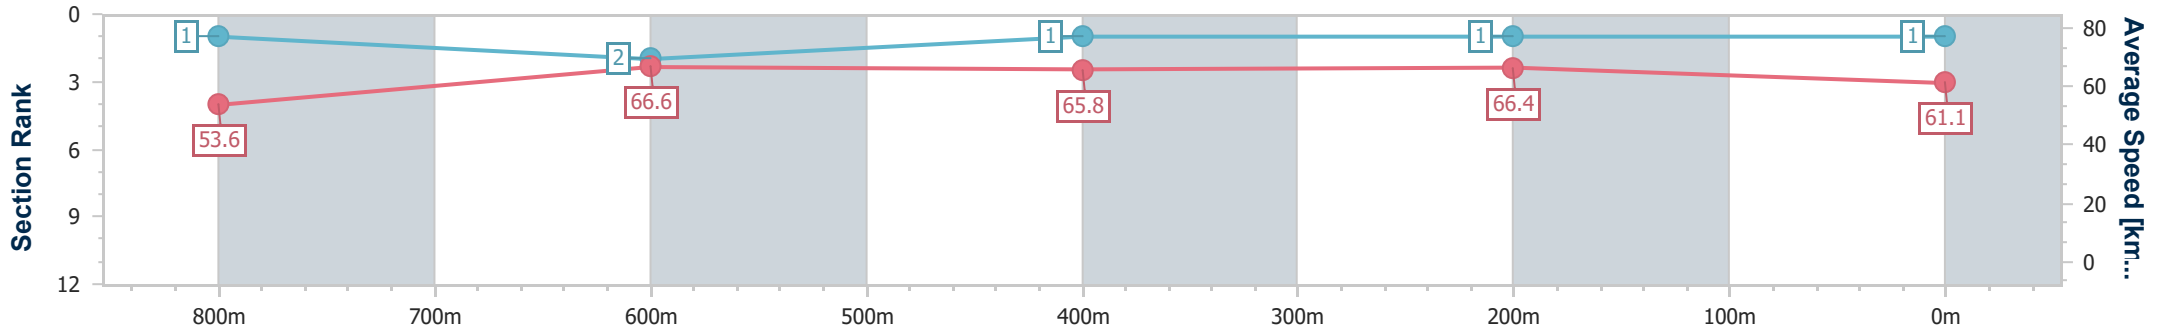

BRISBANE  
 RACING CLUB

Section	Overall	800m	600m	400m	200m
Section Times	0:57.40 [1] (0:13.51)	0:43.89 [1] (0:10.74)	0:33.15 [2] (0:10.72)	0:22.43 [1] (0:10.75)	0:11.68 [1] (0:11.68)
Average Speed [km/h]	53.6	66.6	65.8	66.4	61.1
Top Speed [km/h]	67.7	69.3	69.6	69.3	67.1
Avg. Dist. to Rail [m]	3.9	3.2	3.2	5.2	5.5
Avg. Stride Freq. [Hz]	2.2	2.3	2.3	2.4	2.3
Avg. Stride Length [m]	6.8	8.0	7.8	7.8	7.4