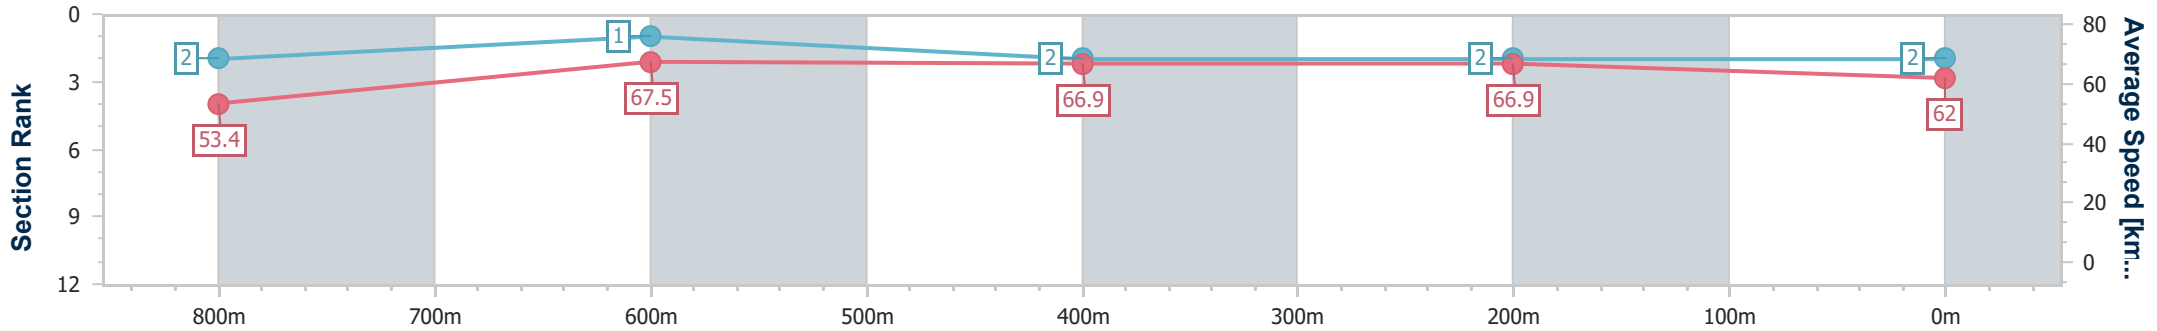

Horse/Jockey Name	King Klaus
Final Rank	2
Fastest Section Time (Section)	0:10.61 (800m)
Top Speed [km/h] (Section)	68.8 (800m)
Race State	Finished

Eagle Farm QLD Professional
Race 7: ENCRYPTION CHAMPION QLD 1ST SEASON SIRE
OPEN Handicap - 1000m
12 August 2023 - 15:13
Track Rating: Good 4, Weather: Fine, Rail Position: +7m Entire Course

BRISBANE
RACING CLUB

Section	Overall	800m	600m	400m	200m
Section Times	0:57.40 [2] (0:13.59)	0:43.81 [2] (0:10.61)	0:33.20 [1] (0:10.85)	0:22.35 [2] (0:10.77)	0:11.58 [2] (0:11.58)
Average Speed [km/h]	53.4	67.5	66.9	66.9	62.0
Top Speed [km/h]	67.0	68.8	68.7	68.3	67.6
Avg. Dist. to Rail [m]	0.8	0.6	1.9	4.3	5.9
Avg. Stride Freq. [Hz]	2.4	2.5	2.4	2.5	2.4
Avg. Stride Length [m]	6.2	7.6	7.7	7.6	7.3

- [ ] Ranking at each section and finish
- -.-.- No data available at this section
- NA No data available