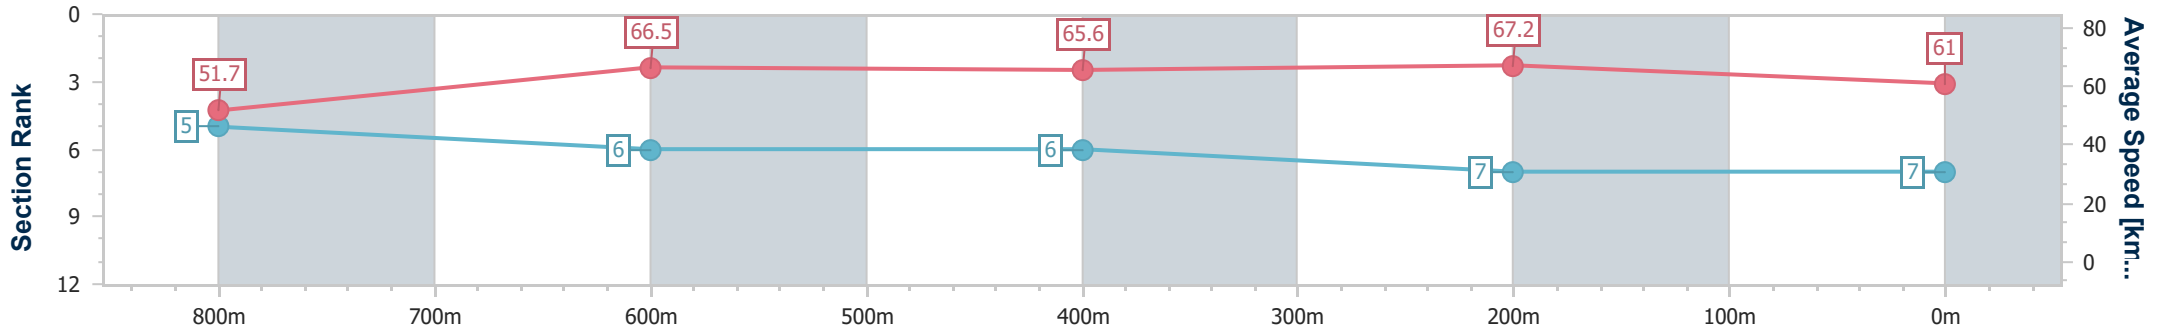

Horse/Jockey Name	Vainstream
Final Rank	7
Fastest Section Time (Section)	0:10.66 (400m)
Top Speed [km/h] (Section)	69.2 (400m)
Race State	Finished

Eagle Farm QLD Professional
Race 7: ENCRYPTION CHAMPION QLD 1ST SEASON SIRE
OPEN Handicap - 1000m
12 August 2023 - 15:13
Track Rating: Good 4, Weather: Fine, Rail Position: +7m Entire Course

BRISBANE
RACING CLUB

Section	Overall	800m	600m	400m	200m
Section Times	0:57.97 [7] (0:14.03)	0:43.94 [5] (0:10.79)	0:33.15 [6] (0:10.74)	0:22.41 [6] (0:10.66)	0:11.75 [7] (0:11.75)
Average Speed [km/h]	51.7	66.5	65.6	67.2	61.0
Top Speed [km/h]	65.7	68.7	68.8	69.2	68.2
Avg. Dist. to Rail [m]	3.0	1.5	2.0	6.1	5.6
Avg. Stride Freq. [Hz]	2.2	2.3	2.3	2.4	2.3
Avg. Stride Length [m]	6.5	8.0	7.8	7.7	7.3

- [ ] Ranking at each section and finish
- -.-.- No data available at this section
- NA No data available