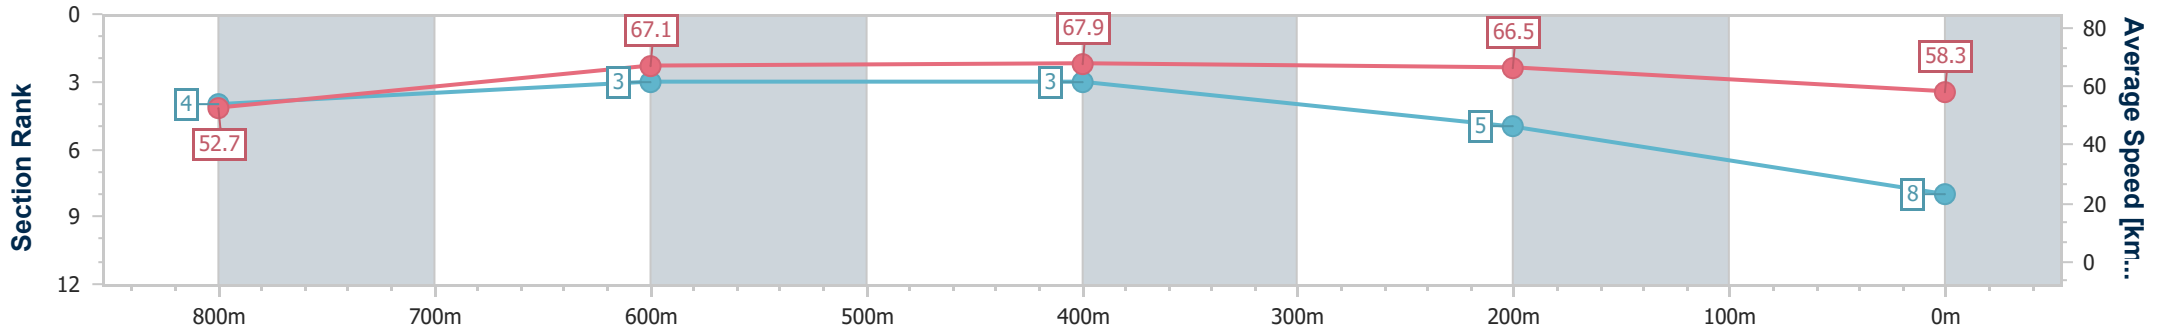

Horse/Jockey Name	Wisdom Of Water
Final Rank	8
Fastest Section Time (Section)	0:10.71 (800m)
Top Speed [km/h] (Section)	69.7 (600m)
Race State	Finished

Eagle Farm QLD Professional
Race 7: ENCRYPTION CHAMPION QLD 1ST SEASON SIRE
OPEN Handicap - 1000m
12 August 2023 - 15:13
Track Rating: Good 4, Weather: Fine, Rail Position: +7m Entire Course

BRISBANE
RACING CLUB

Section	Overall	800m	600m	400m	200m
Section Times	0:58.44 [8] (0:13.86)	0:44.58 [4] (0:10.71)	0:33.87 [3] (0:10.72)	0:23.15 [3] (0:10.81)	0:12.34 [5] (0:12.34)
Average Speed [km/h]	52.7	67.1	67.9	66.5	58.3
Top Speed [km/h]	67.4	69.2	69.7	69.4	66.5
Avg. Dist. to Rail [m]	4.5	1.9	3.8	8.6	7.1
Avg. Stride Freq. [Hz]	2.2	2.4	2.4	2.5	2.3
Avg. Stride Length [m]	6.6	7.9	7.7	7.5	7.1

- [ ] Ranking at each section and finish
- -.-.- No data available at this section
- NA No data available