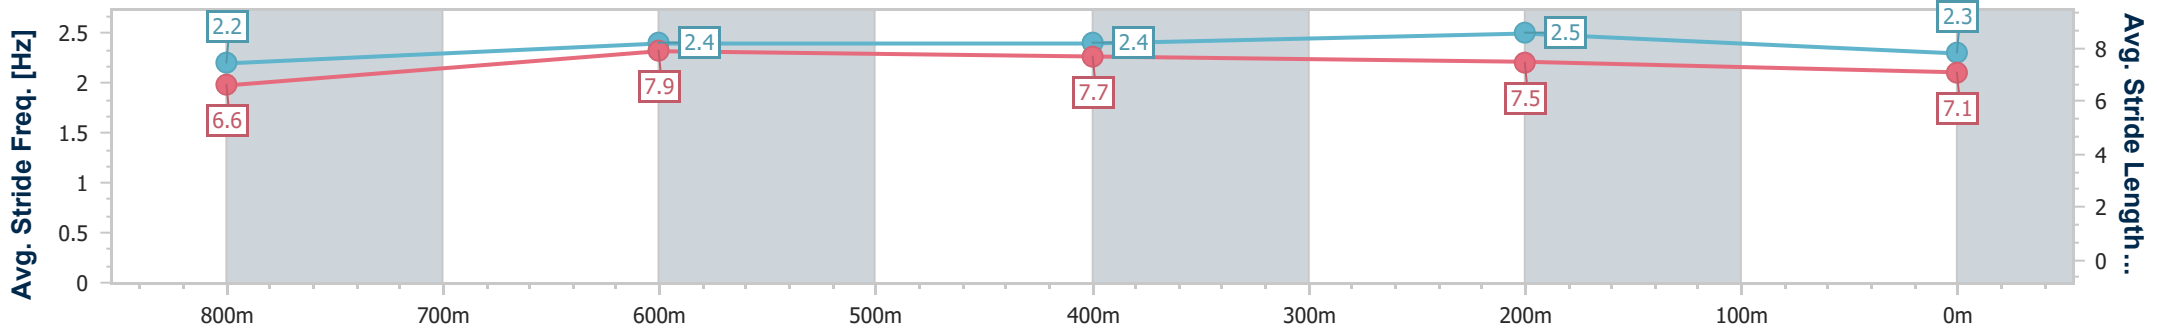

Horse/Jockey Name	Wisdom Of Water
Final Rank	8
Fastest Section Time (Section)	0:10.71 (800m)
Top Speed [km/h] (Section)	69.7 (600m)
Race State	Finished

Eagle Farm QLD Professional
Race 7: ENCRYPTION CHAMPION QLD 1ST SEASON SIRE
OPEN Handicap - 1000m
12 August 2023 - 15:13
Track Rating: Good 4, Weather: Fine, Rail Position: +7m Entire Course

BRISBANE
RACING CLUB

Section	Overall	800m	600m	400m	200m
Section Times	0:58.44 [8] (0:13.86)	0:44.58 [4] (0:10.71)	0:33.87 [3] (0:10.72)	0:23.15 [3] (0:10.81)	0:12.34 [5] (0:12.34)
Average Speed [km/h]	52.7	67.1	67.9	66.5	58.3
Top Speed [km/h]	67.4	69.2	69.7	69.4	66.5
Avg. Dist. to Rail [m]	4.5	1.9	3.8	8.6	7.1
Avg. Stride Freq. [Hz]	2.2	2.4	2.4	2.5	2.3
Avg. Stride Length [m]	6.6	7.9	7.7	7.5	7.1

- [ ] Ranking at each section and finish
- -.-.- No data available at this section
- NA No data available