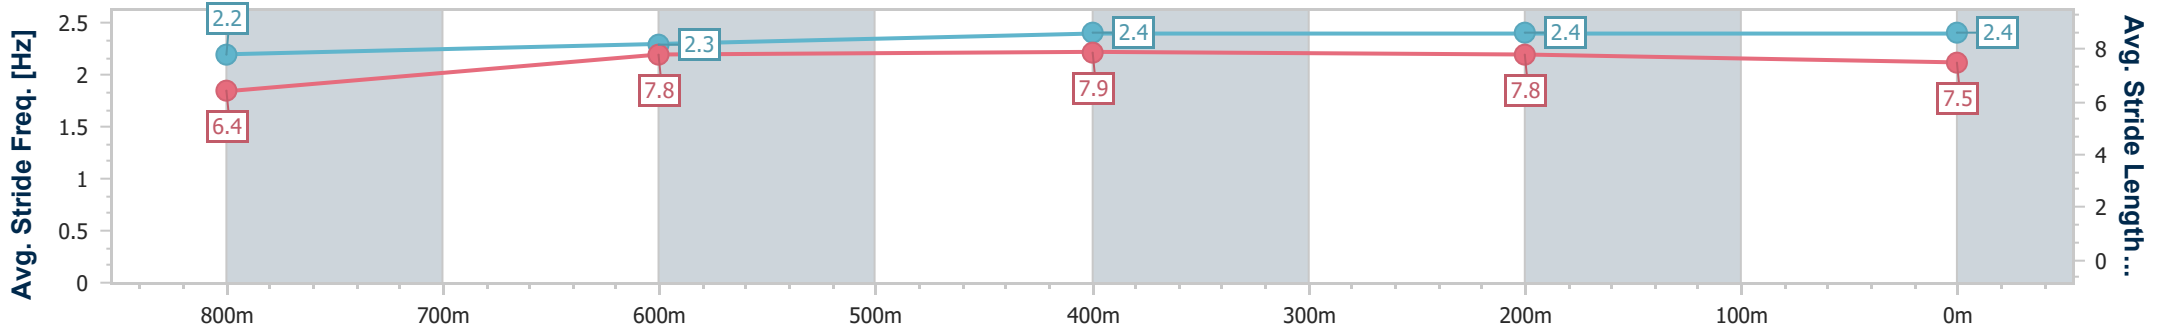

Horse/Jockey Name	Mass Destruction
Final Rank	3
Fastest Section Time (Section)	0:10.49 (600m)
Top Speed [km/h] (Section)	70.7 (600m)
Race State	Finished

Eagle Farm QLD Professional
Race 7: ENCRYPTION CHAMPION QLD 1ST SEASON SIRE
OPEN Handicap - 1000m
12 August 2023 - 15:13
Track Rating: Good 4, Weather: Fine, Rail Position: +7m Entire Course

BRISBANE
RACING CLUB

Section	Overall	800m	600m	400m	200m
Section Times	0:57.45 [3] (0:14.20)	0:43.25 [7] (0:10.88)	0:32.37 [7] (0:10.49)	0:21.88 [7] (0:10.55)	0:11.33 [6] (0:11.33)
Average Speed [km/h]	50.6	65.6	67.1	67.8	63.8
Top Speed [km/h]	65.3	67.4	70.7	70.2	67.7
Avg. Dist. to Rail [m]	3.4	1.7	2.7	8.6	7.4
Avg. Stride Freq. [Hz]	2.2	2.3	2.4	2.4	2.4
Avg. Stride Length [m]	6.4	7.8	7.9	7.8	7.5

- [ ] Ranking at each section and finish
- -.-.- No data available at this section
- NA No data available