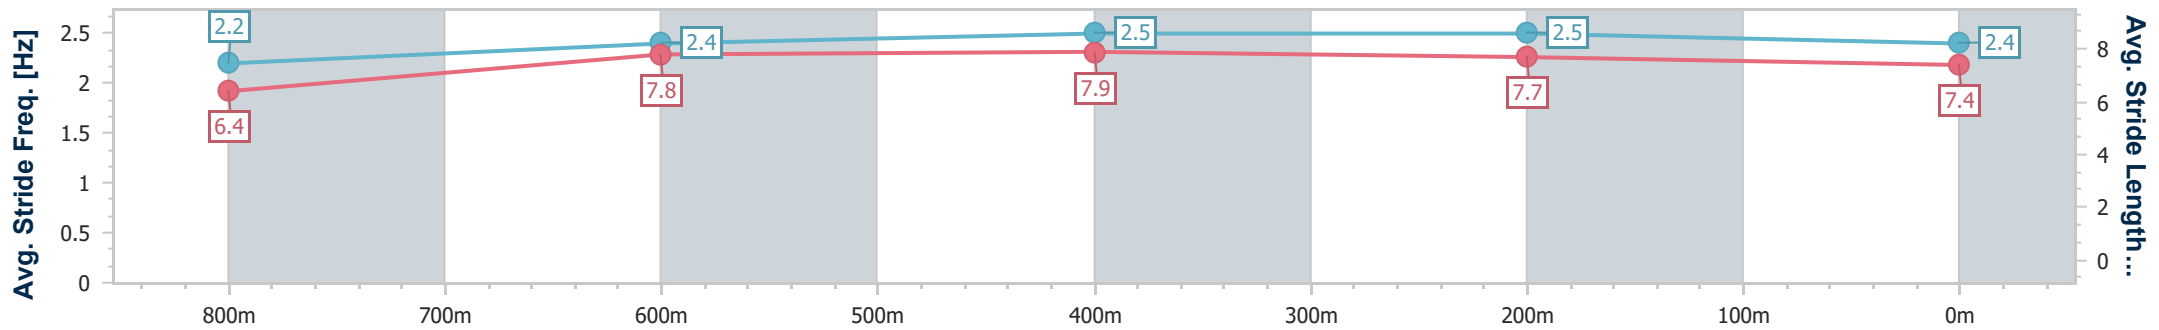

Horse/Jockey Name	The Bopper
Final Rank	4
Fastest Section Time (Section)	0:10.51 (600m)
Top Speed [km/h] (Section)	70.6 (600m)
Race State	Finished

Eagle Farm QLD Professional
Race 7: ENCRYPTION CHAMPION QLD 1ST SEASON SIRE
OPEN Handicap - 1000m
12 August 2023 - 15:13
Track Rating: Good 4, Weather: Fine, Rail Position: +7m Entire Course

BRISBANE
RACING CLUB

Section	Overall	800m	600m	400m	200m
Section Times	0:57.51 [4] (0:14.40)	0:43.11 [8] (0:10.85)	0:32.26 [8] (0:10.51)	0:21.75 [8] (0:10.54)	0:11.21 [8] (0:11.21)
Average Speed [km/h]	50.6	66.9	69.6	68.3	64.5
Top Speed [km/h]	64.0	68.6	70.6	70.1	68.9
Avg. Dist. to Rail [m]	5.6	1.7	2.8	9.7	11.1
Avg. Stride Freq. [Hz]	2.2	2.4	2.5	2.5	2.4
Avg. Stride Length [m]	6.4	7.8	7.9	7.7	7.4

- [ ] Ranking at each section and finish
- -.-.- No data available at this section
- NA No data available