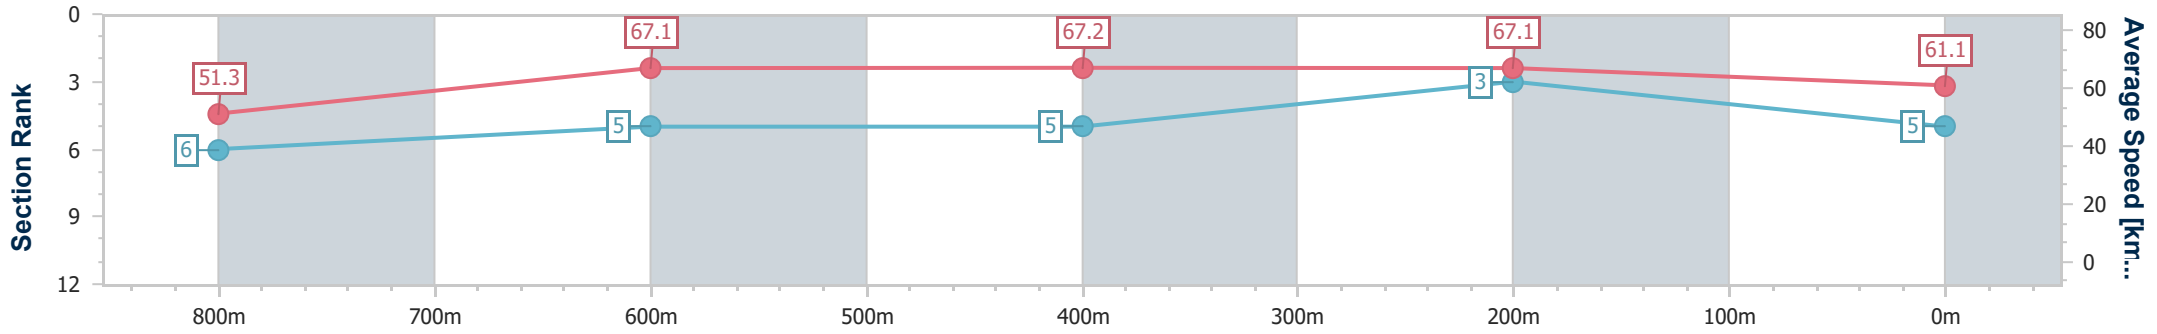

Horse/Jockey Name	Quick Tempo
Final Rank	5
Fastest Section Time (Section)	0:10.61 (400m)
Top Speed [km/h] (Section)	70.3 (400m)
Race State	Finished

Eagle Farm QLD Professional
Race 7: ENCRYPTION CHAMPION QLD 1ST SEASON SIRE
OPEN Handicap - 1000m
12 August 2023 - 15:13
Track Rating: Good 4, Weather: Fine, Rail Position: +7m Entire Course

BRISBANE
RACING CLUB

Section	Overall	800m	600m	400m	200m
Section Times	0:57.71 [5] (0:14.05)	0:43.66 [6] (0:10.68)	0:32.98 [5] (0:10.66)	0:22.32 [5] (0:10.61)	0:11.71 [3] (0:11.71)
Average Speed [km/h]	51.3	67.1	67.2	67.1	61.1
Top Speed [km/h]	66.8	69.3	69.1	70.3	66.7
Avg. Dist. to Rail [m]	6.9	1.6	1.7	7.0	5.6
Avg. Stride Freq. [Hz]	2.2	2.3	2.4	2.4	2.3
Avg. Stride Length [m]	6.4	8.0	7.9	7.7	7.4

- [ ] Ranking at each section and finish
- -.-.- No data available at this section
- NA No data available