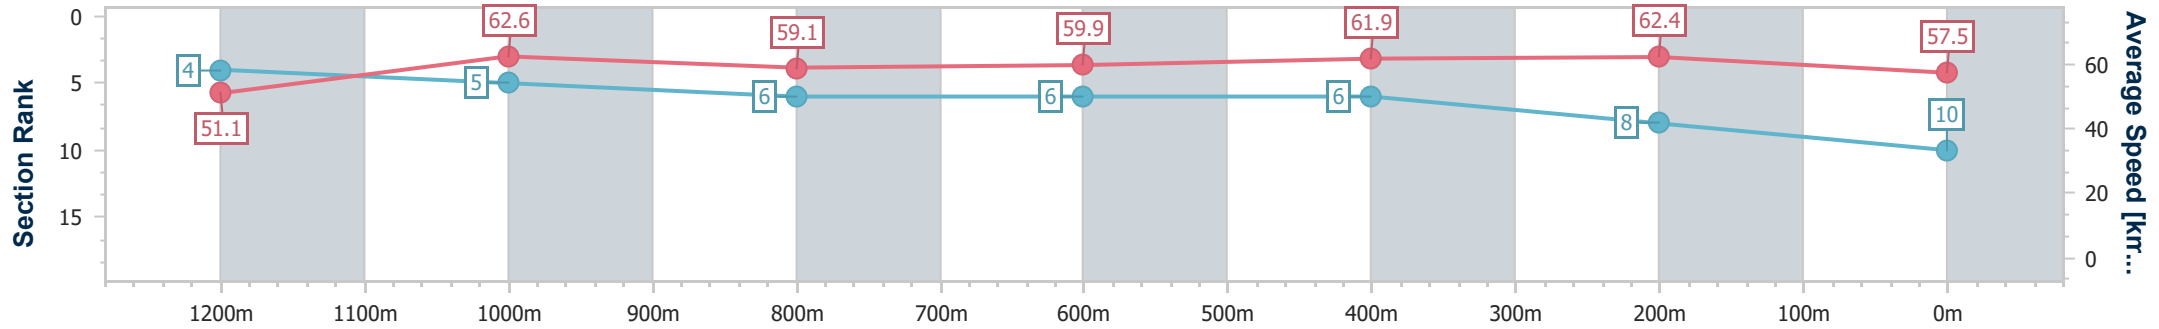

Horse/Jockey Name	Daring Diego
Final Rank	10
Fastest Section Time (Section)	0:11.51 (1200m)
Top Speed [km/h] (Section)	64.2 (1200m)
Race State	Finished

Sunshine Coast QLD Professional
Race 8: COASTLINE MINI GARAGE RATINGS BAND 0 - 58
Handicap - 1400m

17 September 2023 - 17:22

Track Rating: Good 4, Weather: Fine, Rail Position: +2m Entire

Section	Overall	1200m	1000m	800m	600m	400m	200m
Section Times	1:25.74 [10] (0:14.11)	1:11.63 [4] (0:11.51)	1:00.12 [5] (0:12.28)	0:47.84 [6] (0:12.11)	0:35.73 [6] (0:11.66)	0:24.07 [6] (0:11.53)	0:12.54 [8] (0:12.54)
Average Speed [km/h]	51.1	62.6	59.1	59.9	61.9	62.4	57.5
Top Speed [km/h]	63.6	64.2	61.7	61.5	62.4	63.3	61.1
Avg. Dist. to Rail [m]	8.8	4.4	3.3	1.4	0.4	4.3	7.8
Avg. Stride Freq. [Hz]	2.2	2.2	2.2	2.2	2.3	2.3	2.2
Avg. Stride Length [m]	6.5	8.0	7.4	7.5	7.6	7.6	7.3

- [ ] Ranking at each section and finish
- -.-.- No data available at this section
- NA No data available