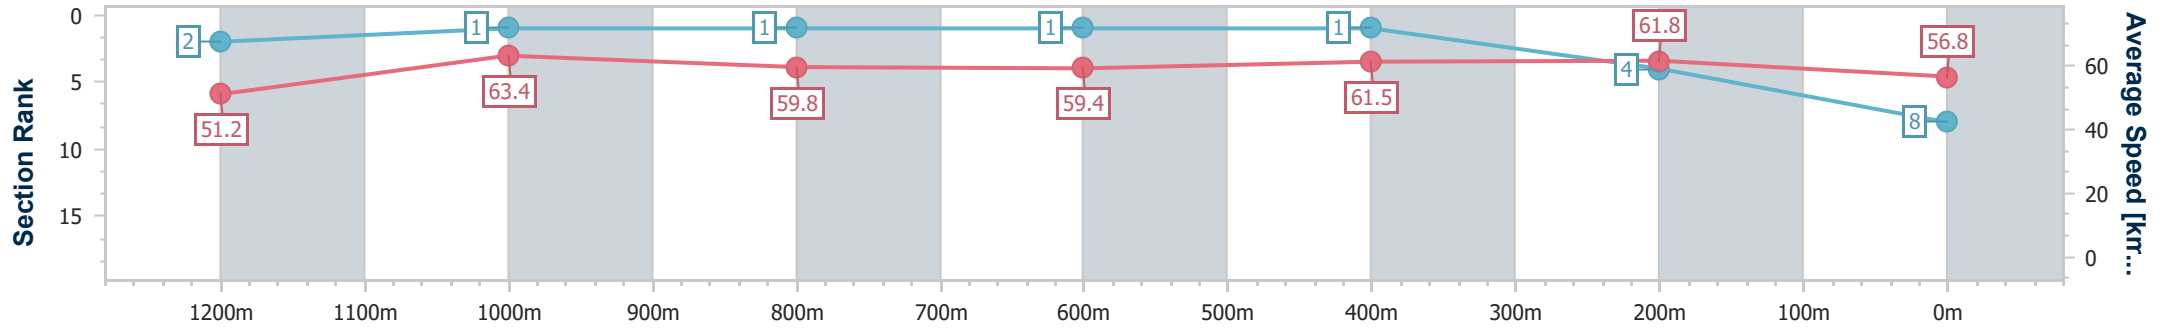

Horse/Jockey Name	Zeitakuna
Final Rank	8
Fastest Section Time (Section)	0:11.35 (1200m)
Top Speed [km/h] (Section)	64.9 (1200m)
Race State	Finished

Sunshine Coast QLD Professional
Race 8: COASTLINE MINI GARAGE RATINGS BAND 0 - 58
Handicap - 1400m

17 September 2023 - 17:22

Track Rating: Good 4, Weather: Fine, Rail Position: +2m Entire

Section	Overall	1200m	1000m	800m	600m	400m	200m
Section Times	1:25.64 [8] (0:14.06)	1:11.58 [2] (0:11.35)	1:00.23 [1] (0:12.12)	0:48.11 [1] (0:12.15)	0:35.96 [1] (0:11.63)	0:24.33 [1] (0:11.65)	0:12.68 [4] (0:12.68)
Average Speed [km/h]	51.2	63.4	59.8	59.4	61.5	61.8	56.8
Top Speed [km/h]	64.2	64.9	62.7	61.0	62.1	63.4	59.5
Avg. Dist. to Rail [m]	10.0	5.9	2.5	1.0	1.5	2.6	6.7
Avg. Stride Freq. [Hz]	2.2	2.3	2.2	2.2	2.3	2.3	2.2
Avg. Stride Length [m]	6.3	7.6	7.4	7.4	7.5	7.3	7.0

- [ ] Ranking at each section and finish
- -.-.- No data available at this section
- NA No data available