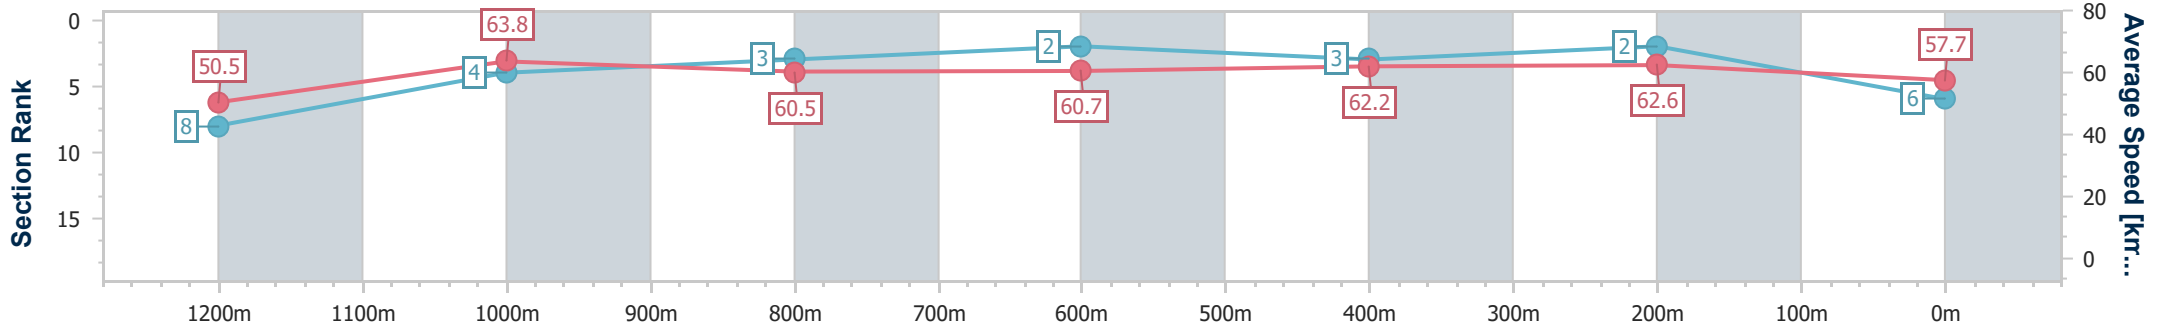

Horse/Jockey Name	Lean In
Final Rank	6
Fastest Section Time (Section)	0:11.30 (1200m)
Top Speed [km/h] (Section)	65.9 (1200m)
Race State	Finished

Sunshine Coast QLD Professional
Race 8: COASTLINE MINI GARAGE RATINGS BAND 0 - 58
Handicap - 1400m

17 September 2023 - 17:22

Track Rating: Good 4, Weather: Fine, Rail Position: +2m Entire

Section	Overall	1200m	1000m	800m	600m	400m	200m
Section Times	1:25.41 [6] (0:14.28)	1:11.13 [8] (0:11.30)	0:59.83 [4] (0:12.00)	0:47.83 [3] (0:12.11)	0:35.72 [2] (0:11.76)	0:23.96 [3] (0:11.50)	0:12.46 [2] (0:12.46)
Average Speed [km/h]	50.5	63.8	60.5	60.7	62.2	62.6	57.7
Top Speed [km/h]	65.0	65.9	62.2	61.9	63.3	65.5	60.7
Avg. Dist. to Rail [m]	10.5	4.9	3.8	3.2	2.8	6.8	10.2
Avg. Stride Freq. [Hz]	2.2	2.4	2.3	2.3	2.4	2.4	2.3
Avg. Stride Length [m]	6.2	7.2	7.1	7.3	7.3	7.2	6.8

- [ ] Ranking at each section and finish
- -.-.- No data available at this section
- NA No data available