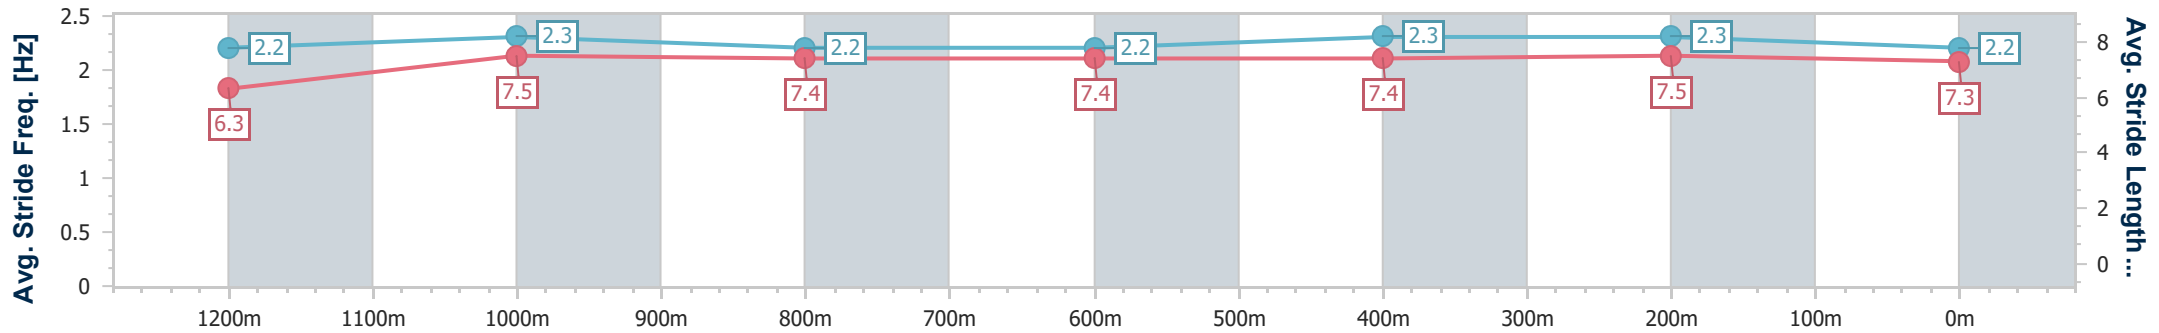

Horse/Jockey Name	Parisian Lady
Final Rank	7
Fastest Section Time (Section)	0:11.56 (400m)
Top Speed [km/h] (Section)	64.1 (400m)
Race State	Finished

Sunshine Coast QLD Professional
Race 8: COASTLINE MINI GARAGE RATINGS BAND 0 - 58
Handicap - 1400m

17 September 2023 - 17:22

Track Rating: Good 4, Weather: Fine, Rail Position: +2m Entire

Section	Overall	1200m	1000m	800m	600m	400m	200m
Section Times	1:25.64 [7] (0:14.24)	1:11.40 [6] (0:11.61)	0:59.79 [7] (0:12.10)	0:47.69 [7] (0:12.17)	0:35.52 [7] (0:11.60)	0:23.92 [7] (0:11.56)	0:12.36 [10] (0:12.36)
Average Speed [km/h]	50.7	62.0	59.7	59.5	61.6	62.3	58.2
Top Speed [km/h]	60.6	64.0	62.1	60.9	62.9	64.1	60.4
Avg. Dist. to Rail [m]	5.7	2.3	2.2	0.8	1.3	2.8	4.9
Avg. Stride Freq. [Hz]	2.2	2.3	2.2	2.2	2.3	2.3	2.2
Avg. Stride Length [m]	6.3	7.5	7.4	7.4	7.4	7.5	7.3

- [ ] Ranking at each section and finish
- -.-.- No data available at this section
- NA No data available