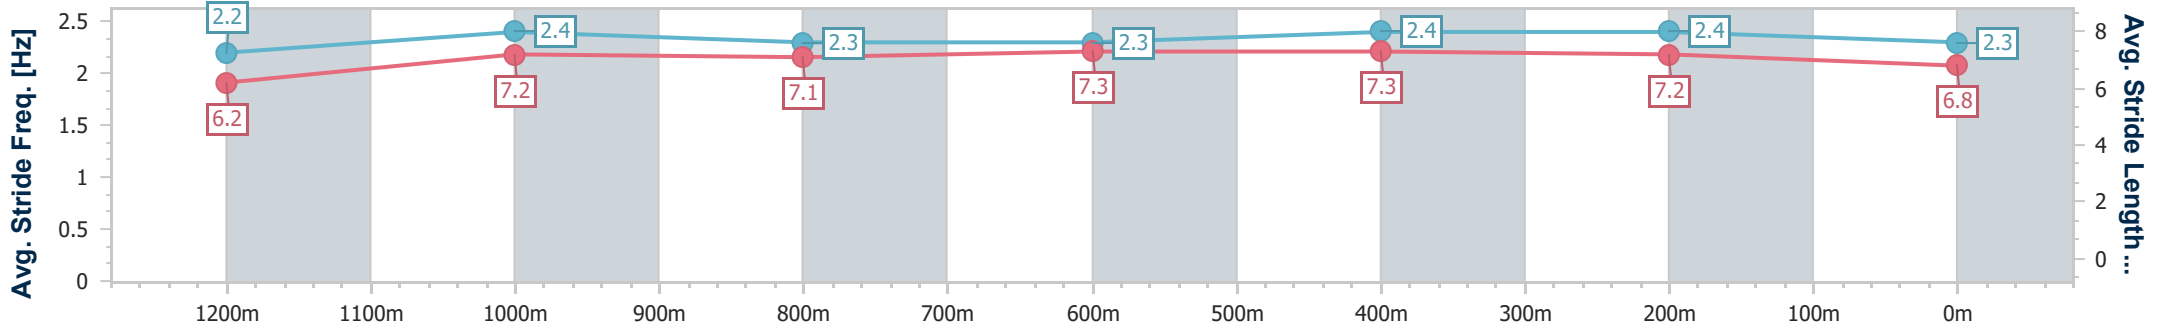

Horse/Jockey Name	Lean In
Final Rank	6
Fastest Section Time (Section)	0:11.30 (1200m)
Top Speed [km/h] (Section)	65.9 (1200m)
Race State	Finished

Sunshine Coast QLD Professional
Race 8: COASTLINE MINI GARAGE RATINGS BAND 0 - 58
Handicap - 1400m

17 September 2023 - 17:22

Track Rating: Good 4, Weather: Fine, Rail Position: +2m Entire

Section	Overall	1200m	1000m	800m	600m	400m	200m
Section Times	1:25.41 [6] (0:14.28)	1:11.13 [8] (0:11.30)	0:59.83 [4] (0:12.00)	0:47.83 [3] (0:12.11)	0:35.72 [2] (0:11.76)	0:23.96 [3] (0:11.50)	0:12.46 [2] (0:12.46)
Average Speed [km/h]	50.5	63.8	60.5	60.7	62.2	62.6	57.7
Top Speed [km/h]	65.0	65.9	62.2	61.9	63.3	65.5	60.7
Avg. Dist. to Rail [m]	10.5	4.9	3.8	3.2	2.8	6.8	10.2
Avg. Stride Freq. [Hz]	2.2	2.4	2.3	2.3	2.4	2.4	2.3
Avg. Stride Length [m]	6.2	7.2	7.1	7.3	7.3	7.2	6.8

- [ ] Ranking at each section and finish
- -.-.- No data available at this section
- NA No data available