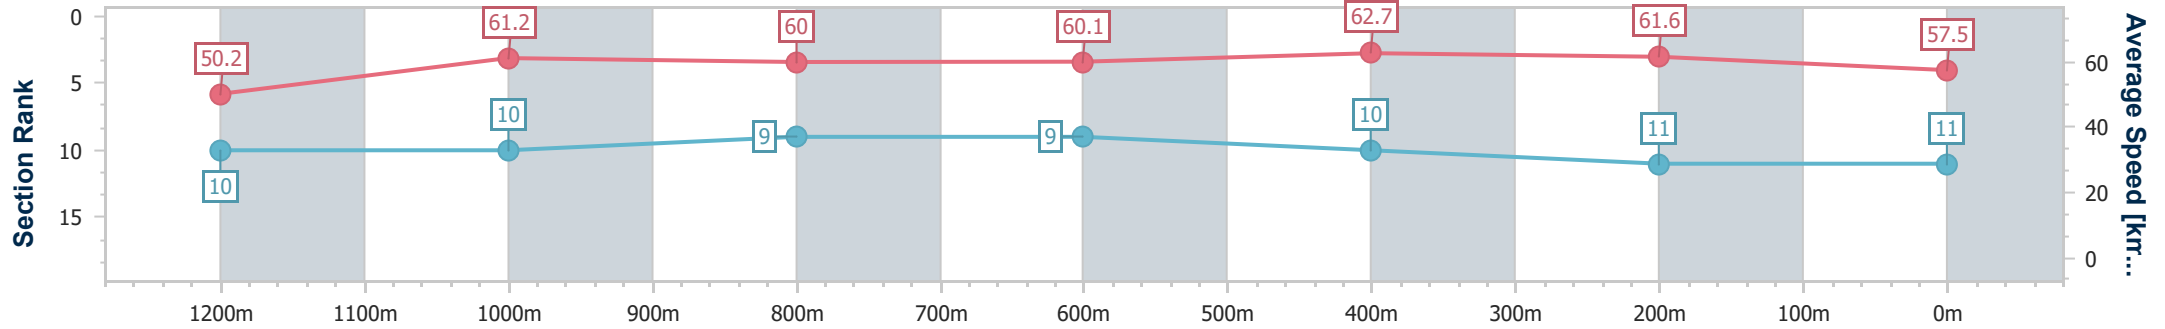

Horse/Jockey Name	Yowie
Final Rank	11
Fastest Section Time (Section)	0:11.57 (600m)
Top Speed [km/h] (Section)	63.6 (400m)
Race State	Finished

Sunshine Coast QLD Professional
Race 8: COASTLINE MINI GARAGE RATINGS BAND 0 - 58
Handicap - 1400m

17 September 2023 - 17:22

Track Rating: Good 4, Weather: Fine, Rail Position: +2m Entire

Section	Overall	1200m	1000m	800m	600m	400m	200m
Section Times	1:26.12 [11] (0:14.39)	1:11.73 [10] (0:11.74)	0:59.99 [10] (0:12.08)	0:47.91 [9] (0:12.10)	0:35.81 [9] (0:11.57)	0:24.24 [10] (0:11.71)	0:12.53 [11] (0:12.53)
Average Speed [km/h]	50.2	61.2	60.0	60.1	62.7	61.6	57.5
Top Speed [km/h]	62.7	62.0	61.5	62.6	63.1	63.6	59.3
Avg. Dist. to Rail [m]	3.7	2.4	2.3	1.4	1.6	5.5	7.5
Avg. Stride Freq. [Hz]	2.3	2.3	2.3	2.3	2.4	2.4	2.3
Avg. Stride Length [m]	6.0	6.9	6.9	6.9	7.0	7.3	6.7

- [ ] Ranking at each section and finish
- -.-.- No data available at this section
- NA No data available