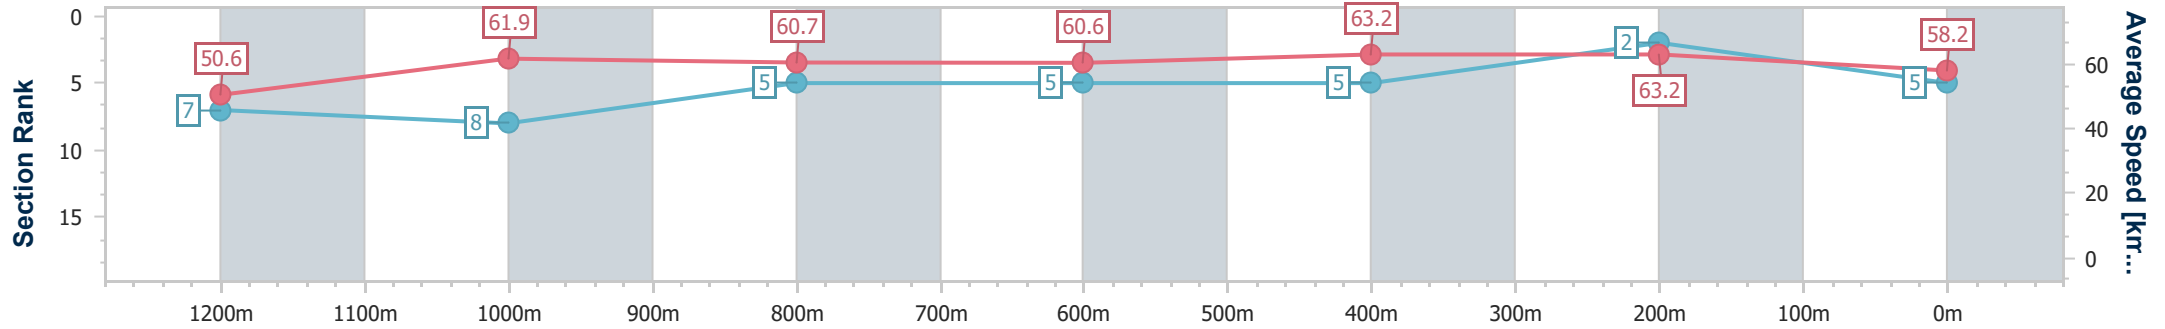

Horse/Jockey Name	Speed Map
Final Rank	5
Fastest Section Time (Section)	0:11.39 (400m)
Top Speed [km/h] (Section)	64.0 (400m)
Race State	Finished

Sunshine Coast QLD Professional
Race 8: COASTLINE MINI GARAGE RATINGS BAND 0 - 58
Handicap - 1400m

17 September 2023 - 17:22

Track Rating: Good 4, Weather: Fine, Rail Position: +2m Entire

Section	Overall	1200m	1000m	800m	600m	400m	200m
Section Times	1:25.35 [5] (0:14.26)	1:11.09 [7] (0:11.62)	0:59.47 [8] (0:11.98)	0:47.49 [5] (0:12.10)	0:35.39 [5] (0:11.60)	0:23.79 [5] (0:11.39)	0:12.40 [2] (0:12.40)
Average Speed [km/h]	50.6	61.9	60.7	60.6	63.2	63.2	58.2
Top Speed [km/h]	62.4	62.9	62.2	62.5	63.8	64.0	61.4
Avg. Dist. to Rail [m]	12.9	5.6	3.9	3.1	2.7	7.4	11.5
Avg. Stride Freq. [Hz]	2.2	2.3	2.3	2.2	2.3	2.3	2.2
Avg. Stride Length [m]	6.2	7.2	7.3	7.5	7.6	7.6	7.3

- [ ] Ranking at each section and finish
- -.-.- No data available at this section
- NA No data available