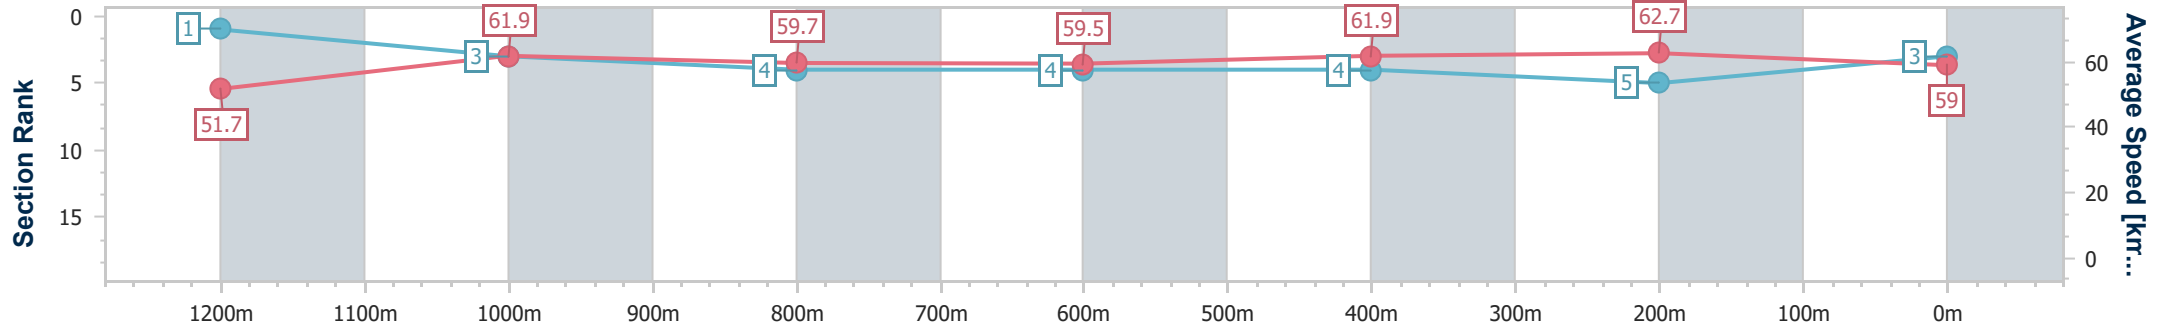

Horse/Jockey Name	Livingstones
Final Rank	3
Fastest Section Time (Section)	0:11.49 (400m)
Top Speed [km/h] (Section)	63.3 (400m)
Race State	Finished

Sunshine Coast QLD Professional
Race 8: COASTLINE MINI GARAGE RATINGS BAND 0 - 58
Handicap - 1400m

17 September 2023 - 17:22

Track Rating: Good 4, Weather: Fine, Rail Position: +2m Entire

Section	Overall	1200m	1000m	800m	600m	400m	200m
Section Times	1:25.21 [3] (0:13.95)	1:11.26 [1] (0:11.62)	0:59.64 [3] (0:12.12)	0:47.52 [4] (0:12.20)	0:35.32 [4] (0:11.62)	0:23.70 [4] (0:11.49)	0:12.21 [5] (0:12.21)
Average Speed [km/h]	51.7	61.9	59.7	59.5	61.9	62.7	59.0
Top Speed [km/h]	62.3	63.0	62.3	61.4	63.0	63.3	61.4
Avg. Dist. to Rail [m]	9.1	2.4	2.1	1.5	0.3	2.6	5.5
Avg. Stride Freq. [Hz]	2.3	2.3	2.2	2.2	2.3	2.4	2.3
Avg. Stride Length [m]	6.3	7.4	7.4	7.4	7.5	7.4	7.2

- [ ] Ranking at each section and finish
- -.-.- No data available at this section
- NA No data available