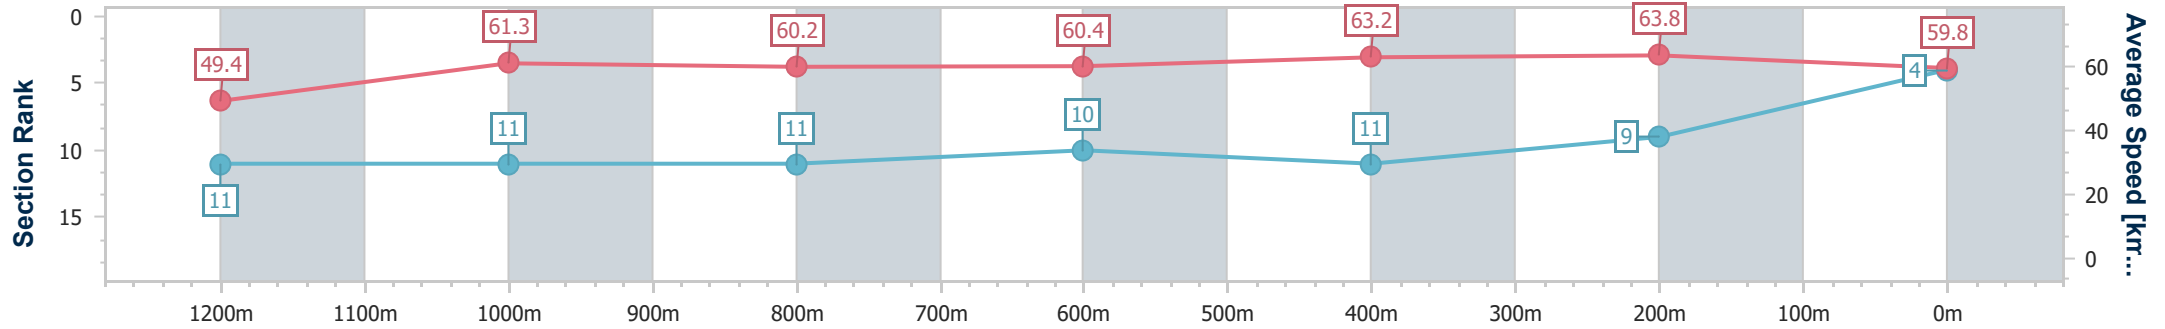

Horse/Jockey Name	Echo Hunter
Final Rank	4
Fastest Section Time (Section)	0:11.28 (400m)
Top Speed [km/h] (Section)	65.1 (600m)
Race State	Finished

Sunshine Coast QLD Professional
Race 8: COASTLINE MINI GARAGE RATINGS BAND 0 - 58
Handicap - 1400m

17 September 2023 - 17:22

Track Rating: Good 4, Weather: Fine, Rail Position: +2m Entire

Section	Overall	1200m	1000m	800m	600m	400m	200m
Section Times	1:25.25 [4] (0:14.59)	1:10.66 [11] (0:11.74)	0:58.92 [11] (0:12.05)	0:46.87 [11] (0:12.08)	0:34.79 [10] (0:11.47)	0:23.32 [11] (0:11.28)	0:12.04 [9] (0:12.04)
Average Speed [km/h]	49.4	61.3	60.2	60.4	63.2	63.8	59.8
Top Speed [km/h]	62.1	61.9	61.6	62.7	65.1	65.0	62.4
Avg. Dist. to Rail [m]	5.7	3.4	3.0	2.0	1.2	5.7	8.5
Avg. Stride Freq. [Hz]	2.1	2.2	2.2	2.2	2.3	2.3	2.2
Avg. Stride Length [m]	6.5	7.4	7.4	7.6	7.7	7.6	7.4

- [ ] Ranking at each section and finish
- -.-.- No data available at this section
- NA No data available