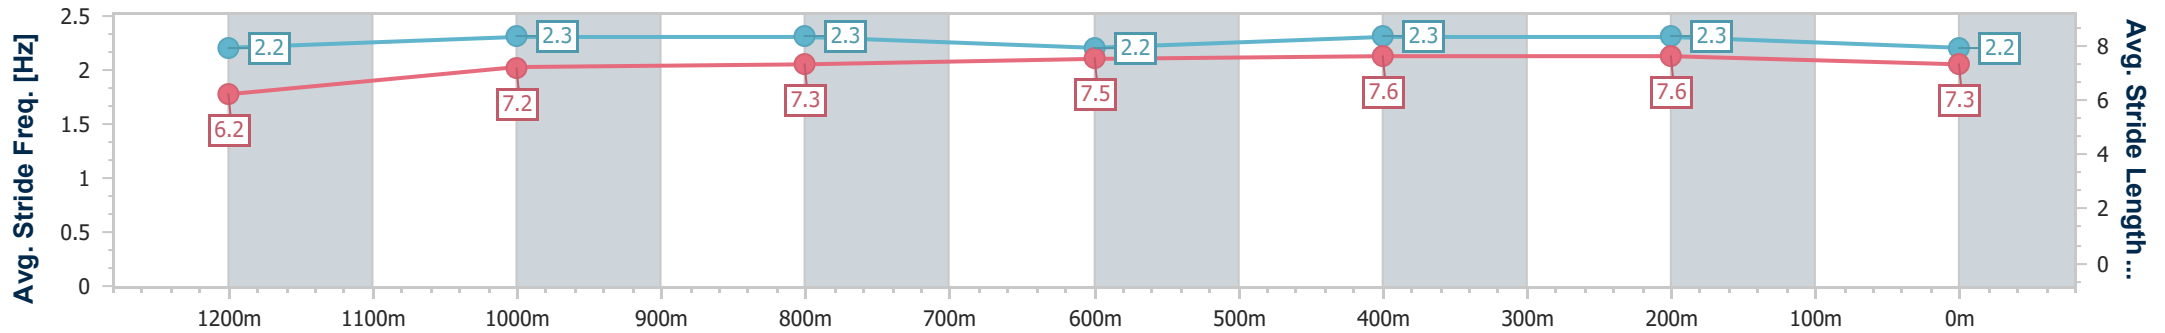

Horse/Jockey Name	Speed Map
Final Rank	5
Fastest Section Time (Section)	0:11.39 (400m)
Top Speed [km/h] (Section)	64.0 (400m)
Race State	Finished

Sunshine Coast QLD Professional
Race 8: COASTLINE MINI GARAGE RATINGS BAND 0 - 58
Handicap - 1400m

17 September 2023 - 17:22

Track Rating: Good 4, Weather: Fine, Rail Position: +2m Entire

Section	Overall	1200m	1000m	800m	600m	400m	200m
Section Times	1:25.35 [5] (0:14.26)	1:11.09 [7] (0:11.62)	0:59.47 [8] (0:11.98)	0:47.49 [5] (0:12.10)	0:35.39 [5] (0:11.60)	0:23.79 [5] (0:11.39)	0:12.40 [2] (0:12.40)
Average Speed [km/h]	50.6	61.9	60.7	60.6	63.2	63.2	58.2
Top Speed [km/h]	62.4	62.9	62.2	62.5	63.8	64.0	61.4
Avg. Dist. to Rail [m]	12.9	5.6	3.9	3.1	2.7	7.4	11.5
Avg. Stride Freq. [Hz]	2.2	2.3	2.3	2.2	2.3	2.3	2.2
Avg. Stride Length [m]	6.2	7.2	7.3	7.5	7.6	7.6	7.3

- [ ] Ranking at each section and finish
- -.-.- No data available at this section
- NA No data available