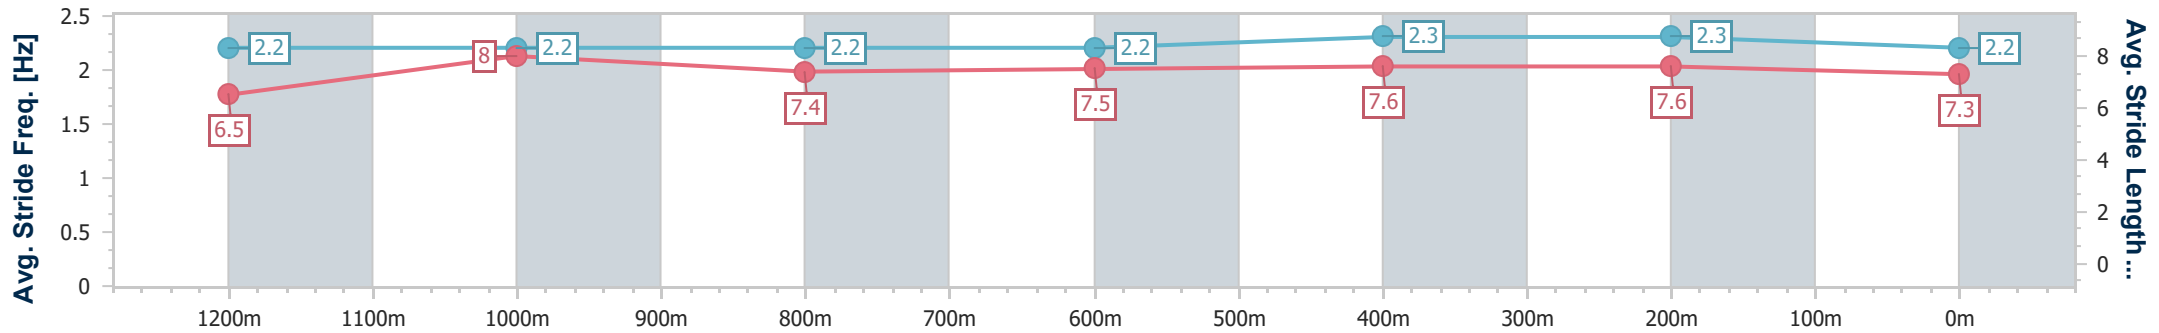

Horse/Jockey Name	Daring Diego
Final Rank	10
Fastest Section Time (Section)	0:11.51 (1200m)
Top Speed [km/h] (Section)	64.2 (1200m)
Race State	Finished

Sunshine Coast QLD Professional
Race 8: COASTLINE MINI GARAGE RATINGS BAND 0 - 58
Handicap - 1400m

17 September 2023 - 17:22

Track Rating: Good 4, Weather: Fine, Rail Position: +2m Entire

Section	Overall	1200m	1000m	800m	600m	400m	200m
Section Times	1:25.74 [10] (0:14.11)	1:11.63 [4] (0:11.51)	1:00.12 [5] (0:12.28)	0:47.84 [6] (0:12.11)	0:35.73 [6] (0:11.66)	0:24.07 [6] (0:11.53)	0:12.54 [8] (0:12.54)
Average Speed [km/h]	51.1	62.6	59.1	59.9	61.9	62.4	57.5
Top Speed [km/h]	63.6	64.2	61.7	61.5	62.4	63.3	61.1
Avg. Dist. to Rail [m]	8.8	4.4	3.3	1.4	0.4	4.3	7.8
Avg. Stride Freq. [Hz]	2.2	2.2	2.2	2.2	2.3	2.3	2.2
Avg. Stride Length [m]	6.5	8.0	7.4	7.5	7.6	7.6	7.3

- [ ] Ranking at each section and finish
- -.-.- No data available at this section
- NA No data available