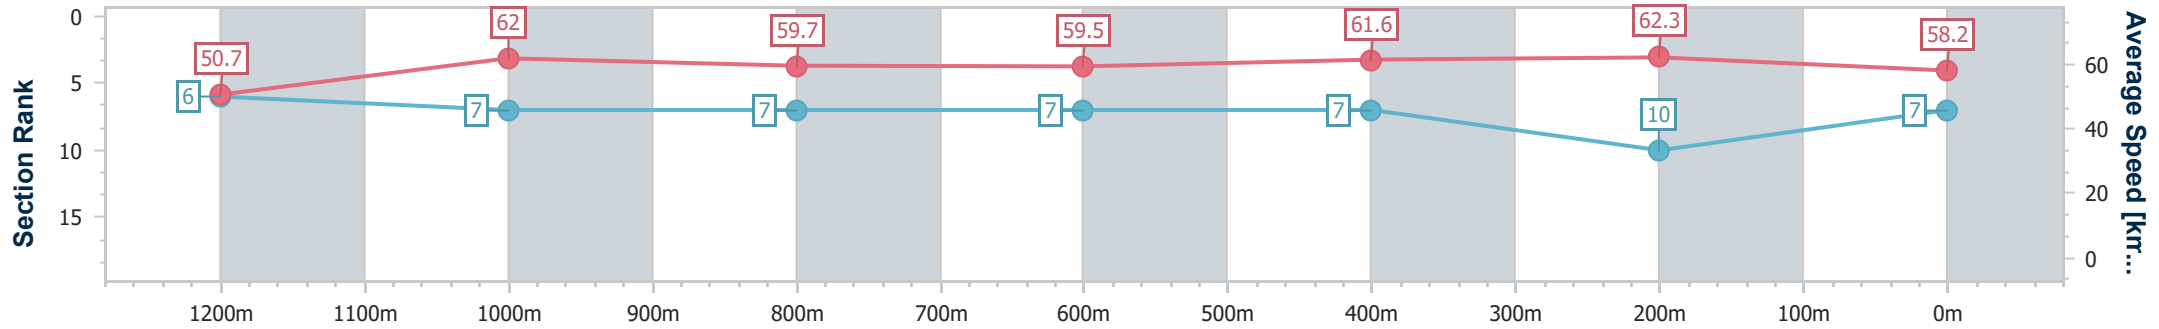

Horse/Jockey Name	Parisian Lady
Final Rank	7
Fastest Section Time (Section)	0:11.56 (400m)
Top Speed [km/h] (Section)	64.1 (400m)
Race State	Finished

Sunshine Coast QLD Professional
Race 8: COASTLINE MINI GARAGE RATINGS BAND 0 - 58
Handicap - 1400m

17 September 2023 - 17:22

Track Rating: Good 4, Weather: Fine, Rail Position: +2m Entire

Section	Overall	1200m	1000m	800m	600m	400m	200m
Section Times	1:25.64 [7] (0:14.24)	1:11.40 [6] (0:11.61)	0:59.79 [7] (0:12.10)	0:47.69 [7] (0:12.17)	0:35.52 [7] (0:11.60)	0:23.92 [7] (0:11.56)	0:12.36 [10] (0:12.36)
Average Speed [km/h]	50.7	62.0	59.7	59.5	61.6	62.3	58.2
Top Speed [km/h]	60.6	64.0	62.1	60.9	62.9	64.1	60.4
Avg. Dist. to Rail [m]	5.7	2.3	2.2	0.8	1.3	2.8	4.9
Avg. Stride Freq. [Hz]	2.2	2.3	2.2	2.2	2.3	2.3	2.2
Avg. Stride Length [m]	6.3	7.5	7.4	7.4	7.4	7.5	7.3

- [ ] Ranking at each section and finish
- -.-.- No data available at this section
- NA No data available