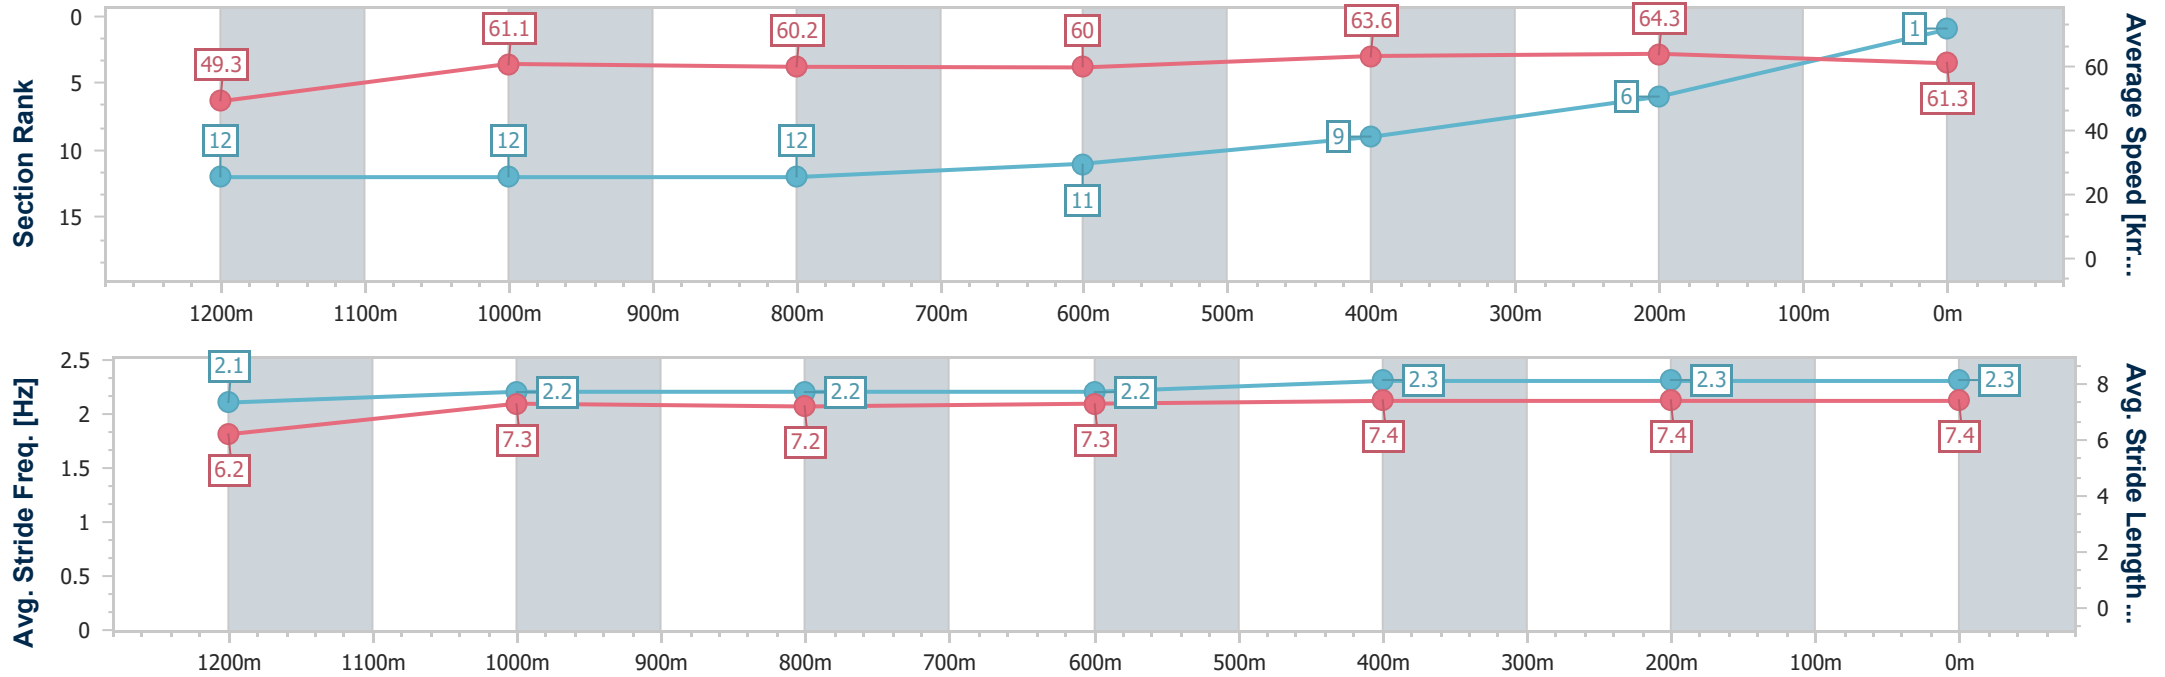

Horse/Jockey Name	Northern Pride
Final Rank	1
Fastest Section Time (Section)	0:11.19 (400m)
Top Speed [km/h] (Section)	64.8 (400m)
Race State	Finished

Sunshine Coast QLD Professional
Race 8: COASTLINE MINI GARAGE RATINGS BAND 0 - 58
Handicap - 1400m

17 September 2023 - 17:22

Track Rating: Good 4, Weather: Fine, Rail Position: +2m Entire

Section	Overall	1200m	1000m	800m	600m	400m	200m
Section Times	1:24.79 [1] (0:14.60)	1:10.19 [12] (0:11.79)	0:58.40 [12] (0:12.04)	0:46.36 [12] (0:12.08)	0:34.28 [11] (0:11.34)	0:22.94 [9] (0:11.19)	0:11.75 [6] (0:11.75)
Average Speed [km/h]	49.3	61.1	60.2	60.0	63.6	64.3	61.3
Top Speed [km/h]	61.2	61.9	61.8	64.0	64.4	64.8	63.7
Avg. Dist. to Rail [m]	4.5	2.5	2.2	1.3	0.4	2.6	5.0
Avg. Stride Freq. [Hz]	2.1	2.2	2.2	2.2	2.3	2.3	2.3
Avg. Stride Length [m]	6.2	7.3	7.2	7.3	7.4	7.4	7.4

- [ ] Ranking at each section and finish
- -.-.- No data available at this section
- NA No data available