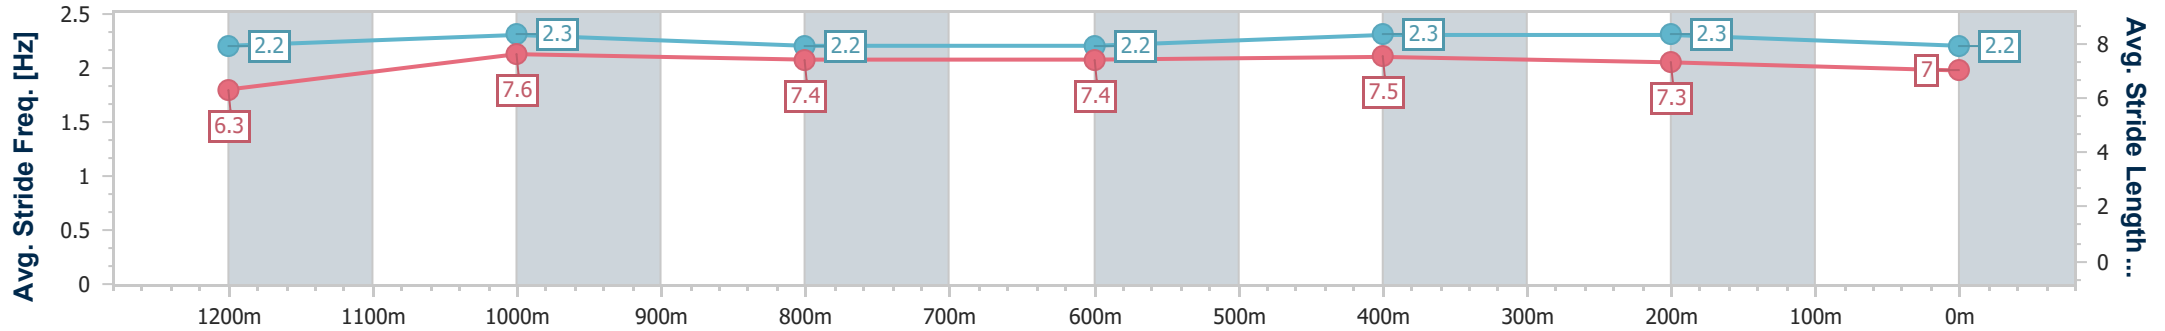

Horse/Jockey Name	Zeitakuna
Final Rank	8
Fastest Section Time (Section)	0:11.35 (1200m)
Top Speed [km/h] (Section)	64.9 (1200m)
Race State	Finished

Sunshine Coast QLD Professional
Race 8: COASTLINE MINI GARAGE RATINGS BAND 0 - 58
Handicap - 1400m

17 September 2023 - 17:22

Track Rating: Good 4, Weather: Fine, Rail Position: +2m Entire

Section	Overall	1200m	1000m	800m	600m	400m	200m
Section Times	1:25.64 [8] (0:14.06)	1:11.58 [2] (0:11.35)	1:00.23 [1] (0:12.12)	0:48.11 [1] (0:12.15)	0:35.96 [1] (0:11.63)	0:24.33 [1] (0:11.65)	0:12.68 [4] (0:12.68)
Average Speed [km/h]	51.2	63.4	59.8	59.4	61.5	61.8	56.8
Top Speed [km/h]	64.2	64.9	62.7	61.0	62.1	63.4	59.5
Avg. Dist. to Rail [m]	10.0	5.9	2.5	1.0	1.5	2.6	6.7
Avg. Stride Freq. [Hz]	2.2	2.3	2.2	2.2	2.3	2.3	2.2
Avg. Stride Length [m]	6.3	7.6	7.4	7.4	7.5	7.3	7.0

- [ ] Ranking at each section and finish
- -.-.- No data available at this section
- NA No data available