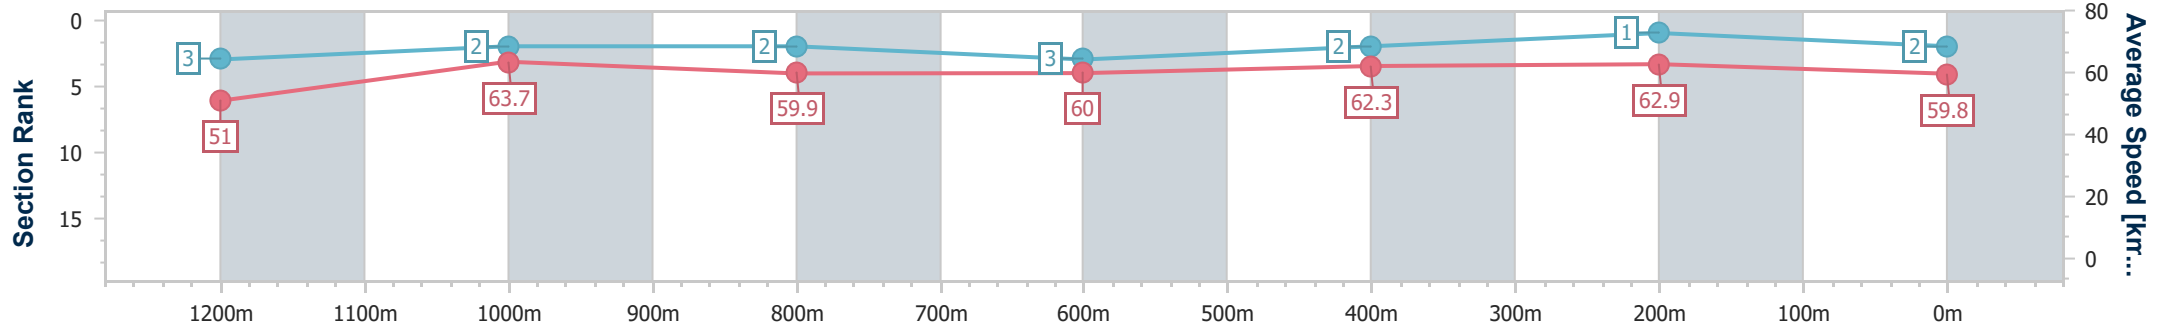

Horse/Jockey Name	Loose Unit
Final Rank	2
Fastest Section Time (Section)	0:11.36 (1200m)
Top Speed [km/h] (Section)	66.0 (1200m)
Race State	Finished

Sunshine Coast QLD Professional
Race 8: COASTLINE MINI GARAGE RATINGS BAND 0 - 58
Handicap - 1400m

17 September 2023 - 17:22

Track Rating: Good 4, Weather: Fine, Rail Position: +2m Entire

Section	Overall	1200m	1000m	800m	600m	400m	200m
Section Times	1:24.87 [2] (0:14.08)	1:10.79 [3] (0:11.36)	0:59.43 [2] (0:12.10)	0:47.33 [2] (0:12.16)	0:35.17 [3] (0:11.66)	0:23.51 [2] (0:11.46)	0:12.05 [1] (0:12.05)
Average Speed [km/h]	51.0	63.7	59.9	60.0	62.3	62.9	59.8
Top Speed [km/h]	64.7	66.0	65.2	61.6	63.3	63.5	61.8
Avg. Dist. to Rail [m]	11.8	6.3	2.9	2.1	1.6	5.5	7.1
Avg. Stride Freq. [Hz]	2.2	2.4	2.3	2.3	2.4	2.4	2.4
Avg. Stride Length [m]	6.3	7.2	6.9	6.8	6.9	7.0	6.8

- [ ] Ranking at each section and finish
- -.-.- No data available at this section
- NA No data available