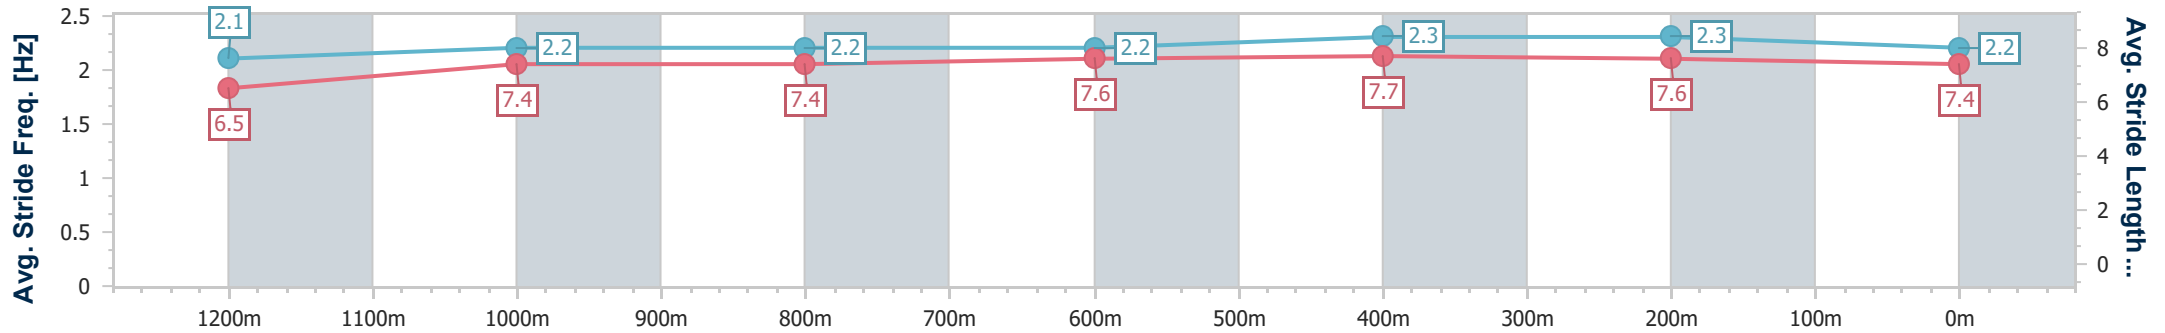

Horse/Jockey Name	Echo Hunter
Final Rank	4
Fastest Section Time (Section)	0:11.28 (400m)
Top Speed [km/h] (Section)	65.1 (600m)
Race State	Finished

Sunshine Coast QLD Professional
Race 8: COASTLINE MINI GARAGE RATINGS BAND 0 - 58
Handicap - 1400m

17 September 2023 - 17:22

Track Rating: Good 4, Weather: Fine, Rail Position: +2m Entire

Section	Overall	1200m	1000m	800m	600m	400m	200m
Section Times	1:25.25 [4] (0:14.59)	1:10.66 [11] (0:11.74)	0:58.92 [11] (0:12.05)	0:46.87 [11] (0:12.08)	0:34.79 [10] (0:11.47)	0:23.32 [11] (0:11.28)	0:12.04 [9] (0:12.04)
Average Speed [km/h]	49.4	61.3	60.2	60.4	63.2	63.8	59.8
Top Speed [km/h]	62.1	61.9	61.6	62.7	65.1	65.0	62.4
Avg. Dist. to Rail [m]	5.7	3.4	3.0	2.0	1.2	5.7	8.5
Avg. Stride Freq. [Hz]	2.1	2.2	2.2	2.2	2.3	2.3	2.2
Avg. Stride Length [m]	6.5	7.4	7.4	7.6	7.7	7.6	7.4

- [ ] Ranking at each section and finish
- -.-.- No data available at this section
- NA No data available