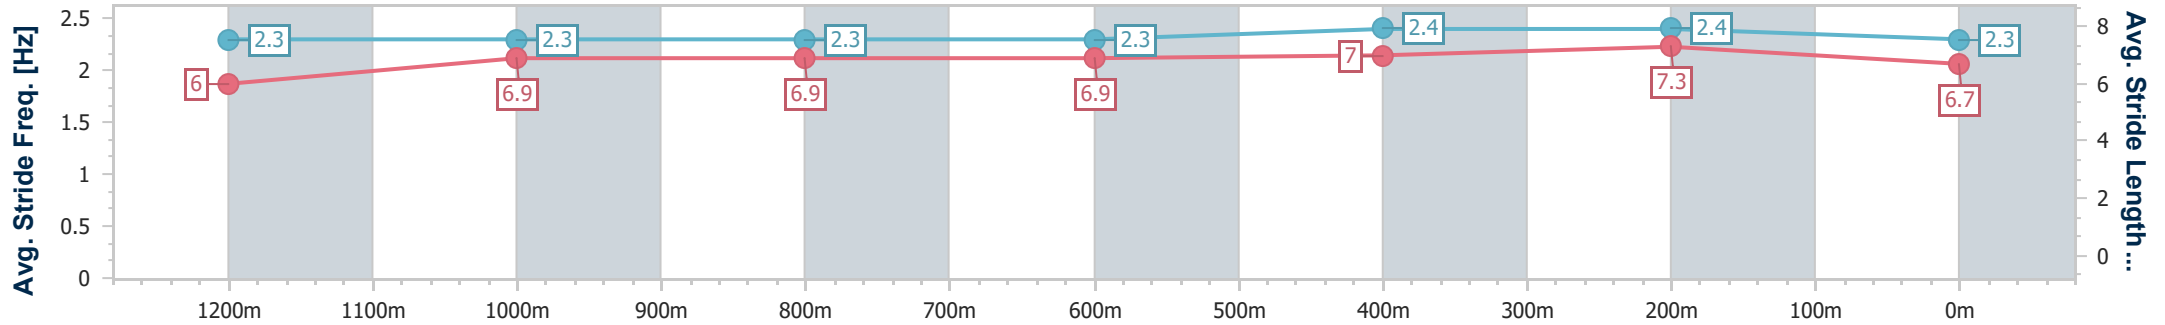

Horse/Jockey Name	Yowie
Final Rank	11
Fastest Section Time (Section)	0:11.57 (600m)
Top Speed [km/h] (Section)	63.6 (400m)
Race State	Finished

Sunshine Coast QLD Professional
Race 8: COASTLINE MINI GARAGE RATINGS BAND 0 - 58
Handicap - 1400m

17 September 2023 - 17:22

Track Rating: Good 4, Weather: Fine, Rail Position: +2m Entire

Section	Overall	1200m	1000m	800m	600m	400m	200m
Section Times	1:26.12 [11] (0:14.39)	1:11.73 [10] (0:11.74)	0:59.99 [10] (0:12.08)	0:47.91 [9] (0:12.10)	0:35.81 [9] (0:11.57)	0:24.24 [10] (0:11.71)	0:12.53 [11] (0:12.53)
Average Speed [km/h]	50.2	61.2	60.0	60.1	62.7	61.6	57.5
Top Speed [km/h]	62.7	62.0	61.5	62.6	63.1	63.6	59.3
Avg. Dist. to Rail [m]	3.7	2.4	2.3	1.4	1.6	5.5	7.5
Avg. Stride Freq. [Hz]	2.3	2.3	2.3	2.3	2.4	2.4	2.3
Avg. Stride Length [m]	6.0	6.9	6.9	6.9	7.0	7.3	6.7

- [ ] Ranking at each section and finish
- -.-.- No data available at this section
- NA No data available