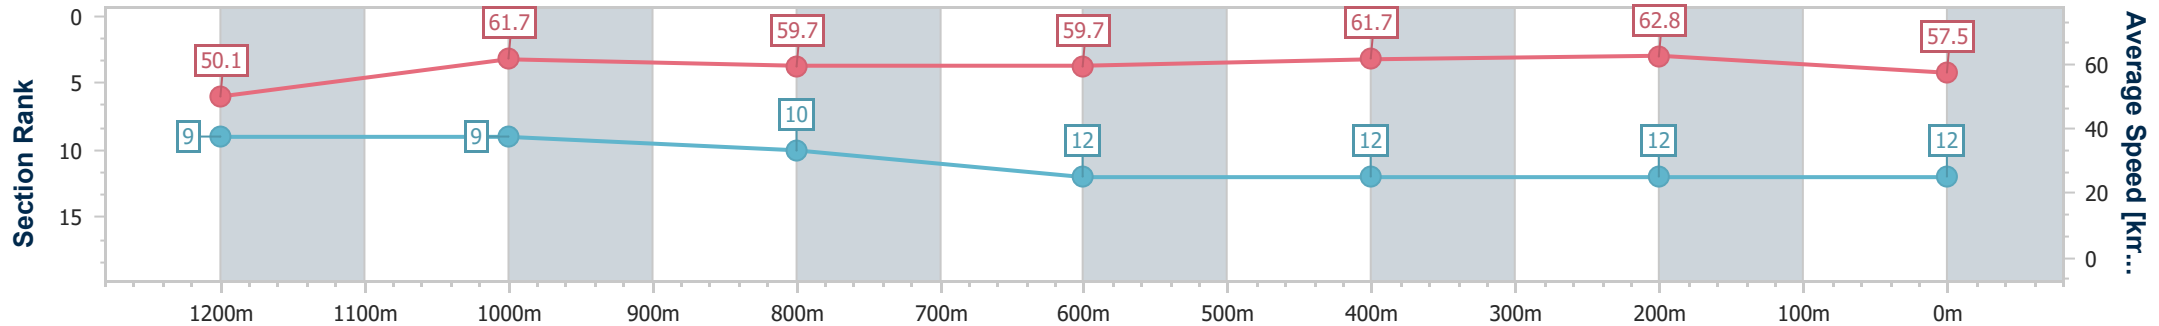

Horse/Jockey Name	Top Babe
Final Rank	12
Fastest Section Time (Section)	0:11.47 (400m)
Top Speed [km/h] (Section)	63.8 (400m)
Race State	Finished

Sunshine Coast QLD Professional
Race 8: COASTLINE MINI GARAGE RATINGS BAND 0 - 58
Handicap - 1400m

17 September 2023 - 17:22

Track Rating: Good 4, Weather: Fine, Rail Position: +2m Entire

Section	Overall	1200m	1000m	800m	600m	400m	200m
Section Times	1:26.32 [12] (0:14.37)	1:11.95 [9] (0:11.69)	1:00.26 [9] (0:12.16)	0:48.10 [10] (0:12.30)	0:35.80 [12] (0:11.81)	0:23.99 [12] (0:11.47)	0:12.52 [12] (0:12.52)
Average Speed [km/h]	50.1	61.7	59.7	59.7	61.7	62.8	57.5
Top Speed [km/h]	61.4	62.8	61.1	62.4	62.7	63.8	61.3
Avg. Dist. to Rail [m]	5.1	3.7	3.8	3.1	1.9	1.4	4.1
Avg. Stride Freq. [Hz]	2.2	2.4	2.3	2.3	2.4	2.4	2.3
Avg. Stride Length [m]	6.2	7.1	7.2	7.1	7.3	7.2	6.9

- [ ] Ranking at each section and finish
- -.-.- No data available at this section
- NA No data available