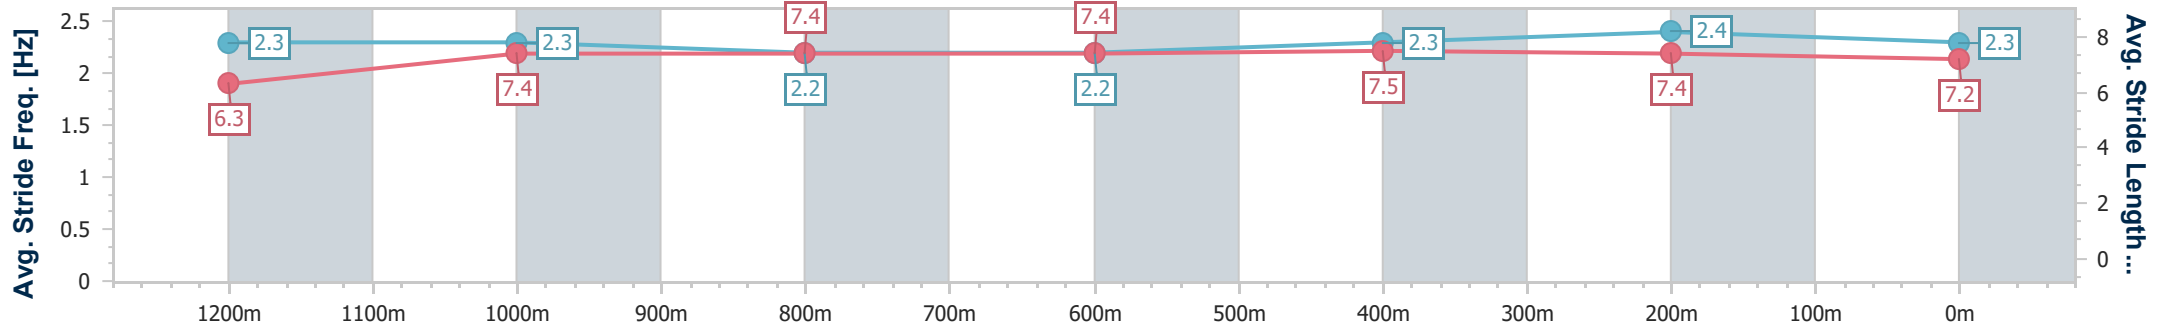

Horse/Jockey Name	Livingstones
Final Rank	3
Fastest Section Time (Section)	0:11.49 (400m)
Top Speed [km/h] (Section)	63.3 (400m)
Race State	Finished

Sunshine Coast QLD Professional
Race 8: COASTLINE MINI GARAGE RATINGS BAND 0 - 58
Handicap - 1400m

17 September 2023 - 17:22

Track Rating: Good 4, Weather: Fine, Rail Position: +2m Entire

Section	Overall	1200m	1000m	800m	600m	400m	200m
Section Times	1:25.21 [3] (0:13.95)	1:11.26 [1] (0:11.62)	0:59.64 [3] (0:12.12)	0:47.52 [4] (0:12.20)	0:35.32 [4] (0:11.62)	0:23.70 [4] (0:11.49)	0:12.21 [5] (0:12.21)
Average Speed [km/h]	51.7	61.9	59.7	59.5	61.9	62.7	59.0
Top Speed [km/h]	62.3	63.0	62.3	61.4	63.0	63.3	61.4
Avg. Dist. to Rail [m]	9.1	2.4	2.1	1.5	0.3	2.6	5.5
Avg. Stride Freq. [Hz]	2.3	2.3	2.2	2.2	2.3	2.4	2.3
Avg. Stride Length [m]	6.3	7.4	7.4	7.4	7.5	7.4	7.2

- [ ] Ranking at each section and finish
- -.-.- No data available at this section
- NA No data available