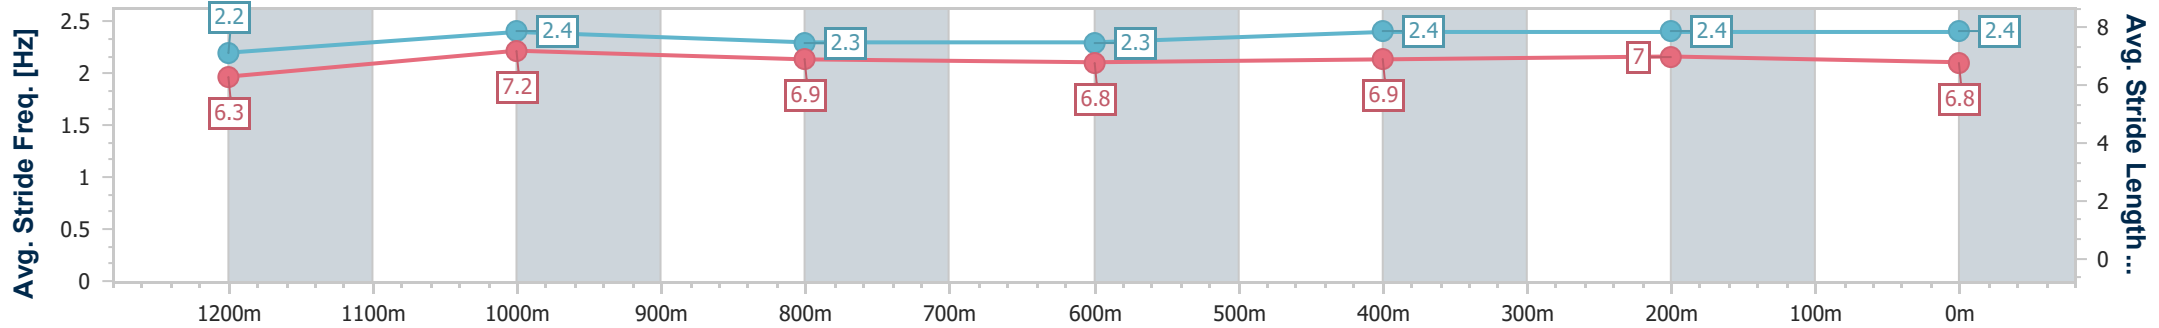

Horse/Jockey Name	Loose Unit
Final Rank	2
Fastest Section Time (Section)	0:11.36 (1200m)
Top Speed [km/h] (Section)	66.0 (1200m)
Race State	Finished

Sunshine Coast QLD Professional
Race 8: COASTLINE MINI GARAGE RATINGS BAND 0 - 58
Handicap - 1400m

17 September 2023 - 17:22

Track Rating: Good 4, Weather: Fine, Rail Position: +2m Entire

Section	Overall	1200m	1000m	800m	600m	400m	200m
Section Times	1:24.87 [2] (0:14.08)	1:10.79 [3] (0:11.36)	0:59.43 [2] (0:12.10)	0:47.33 [2] (0:12.16)	0:35.17 [3] (0:11.66)	0:23.51 [2] (0:11.46)	0:12.05 [1] (0:12.05)
Average Speed [km/h]	51.0	63.7	59.9	60.0	62.3	62.9	59.8
Top Speed [km/h]	64.7	66.0	65.2	61.6	63.3	63.5	61.8
Avg. Dist. to Rail [m]	11.8	6.3	2.9	2.1	1.6	5.5	7.1
Avg. Stride Freq. [Hz]	2.2	2.4	2.3	2.3	2.4	2.4	2.4
Avg. Stride Length [m]	6.3	7.2	6.9	6.8	6.9	7.0	6.8

- [ ] Ranking at each section and finish
- -.-.- No data available at this section
- NA No data available