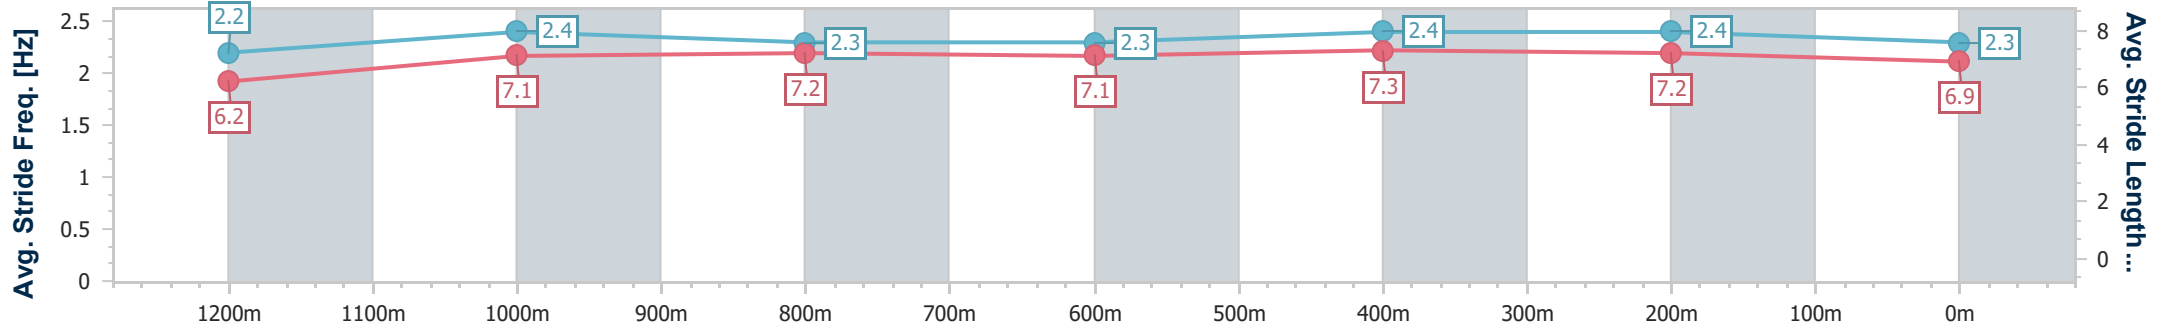

Horse/Jockey Name	Top Babe
Final Rank	12
Fastest Section Time (Section)	0:11.47 (400m)
Top Speed [km/h] (Section)	63.8 (400m)
Race State	Finished

Sunshine Coast QLD Professional
Race 8: COASTLINE MINI GARAGE RATINGS BAND 0 - 58
Handicap - 1400m

17 September 2023 - 17:22

Track Rating: Good 4, Weather: Fine, Rail Position: +2m Entire

Section	Overall	1200m	1000m	800m	600m	400m	200m
Section Times	1:26.32 [12] (0:14.37)	1:11.95 [9] (0:11.69)	1:00.26 [9] (0:12.16)	0:48.10 [10] (0:12.30)	0:35.80 [12] (0:11.81)	0:23.99 [12] (0:11.47)	0:12.52 [12] (0:12.52)
Average Speed [km/h]	50.1	61.7	59.7	59.7	61.7	62.8	57.5
Top Speed [km/h]	61.4	62.8	61.1	62.4	62.7	63.8	61.3
Avg. Dist. to Rail [m]	5.1	3.7	3.8	3.1	1.9	1.4	4.1
Avg. Stride Freq. [Hz]	2.2	2.4	2.3	2.3	2.4	2.4	2.3
Avg. Stride Length [m]	6.2	7.1	7.2	7.1	7.3	7.2	6.9

- [ ] Ranking at each section and finish
- -.-.- No data available at this section
- NA No data available