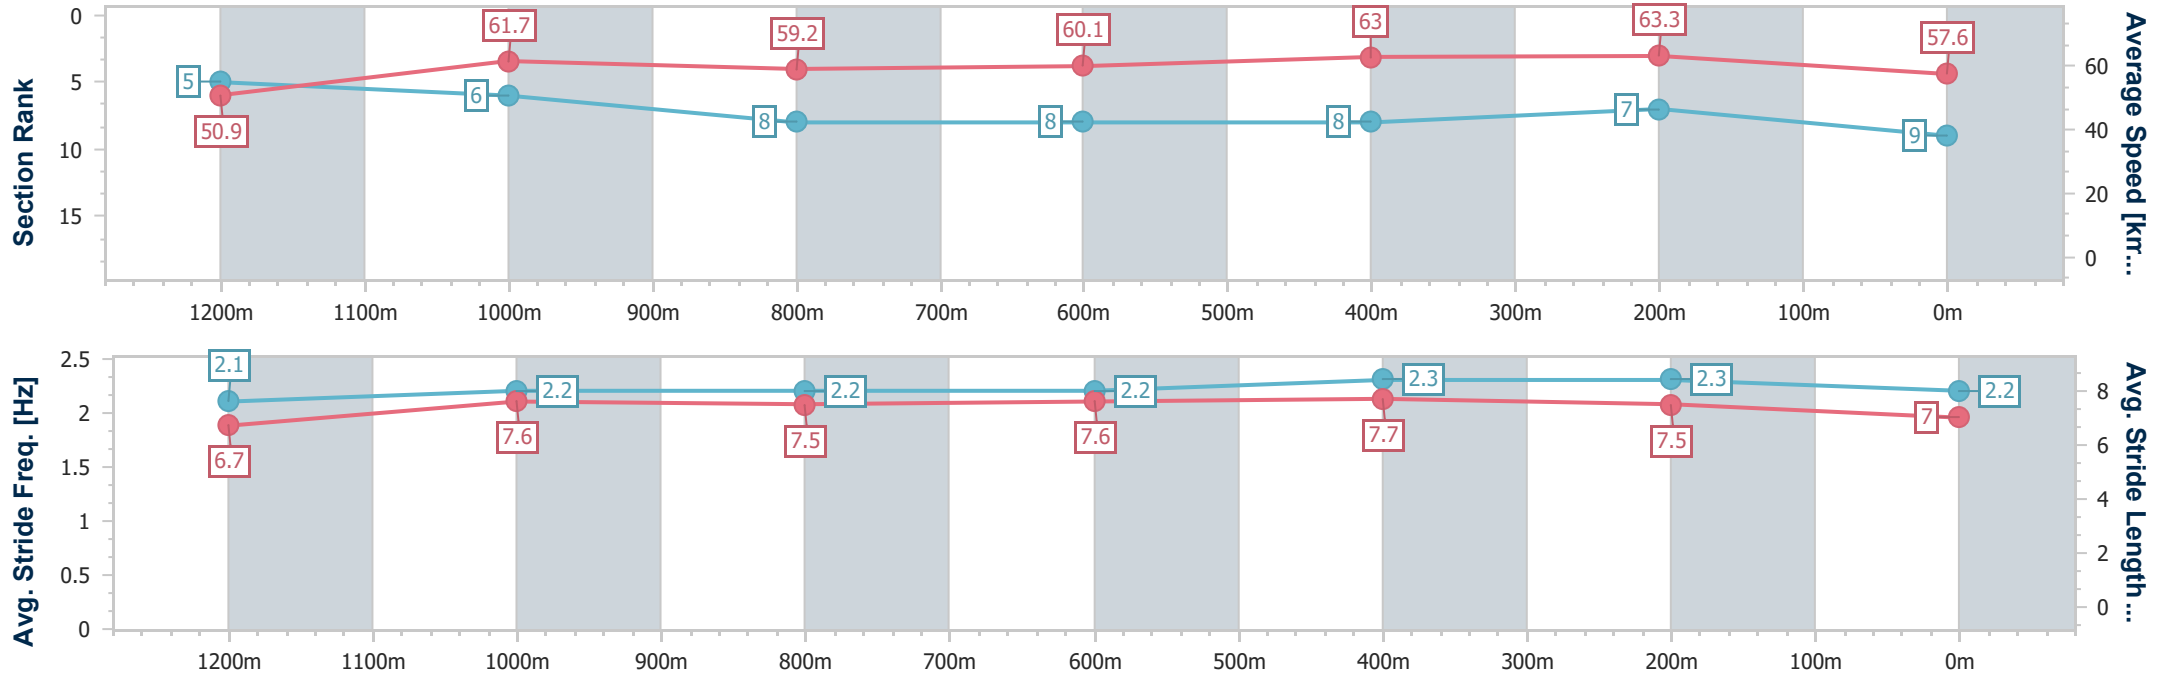

Horse/Jockey Name	Kaboom
Final Rank	9
Fastest Section Time (Section)	0:11.37 (400m)
Top Speed [km/h] (Section)	65.0 (600m)
Race State	Finished

Sunshine Coast QLD Professional
Race 8: COASTLINE MINI GARAGE RATINGS BAND 0 - 58
Handicap - 1400m

17 September 2023 - 17:22

Track Rating: Good 4, Weather: Fine, Rail Position: +2m Entire

Section	Overall	1200m	1000m	800m	600m	400m	200m
Section Times	1:25.66 [9] (0:14.15)	1:11.51 [5] (0:11.68)	0:59.83 [6] (0:12.26)	0:47.57 [8] (0:12.15)	0:35.42 [8] (0:11.54)	0:23.88 [8] (0:11.37)	0:12.51 [7] (0:12.51)
Average Speed [km/h]	50.9	61.7	59.2	60.1	63.0	63.3	57.6
Top Speed [km/h]	64.6	62.4	61.2	62.6	65.0	64.6	61.6
Avg. Dist. to Rail [m]	7.2	3.7	3.6	2.0	1.6	7.8	12.6
Avg. Stride Freq. [Hz]	2.1	2.2	2.2	2.2	2.3	2.3	2.2
Avg. Stride Length [m]	6.7	7.6	7.5	7.6	7.7	7.5	7.0

- [ ] Ranking at each section and finish
- -.-.- No data available at this section
- NA No data available