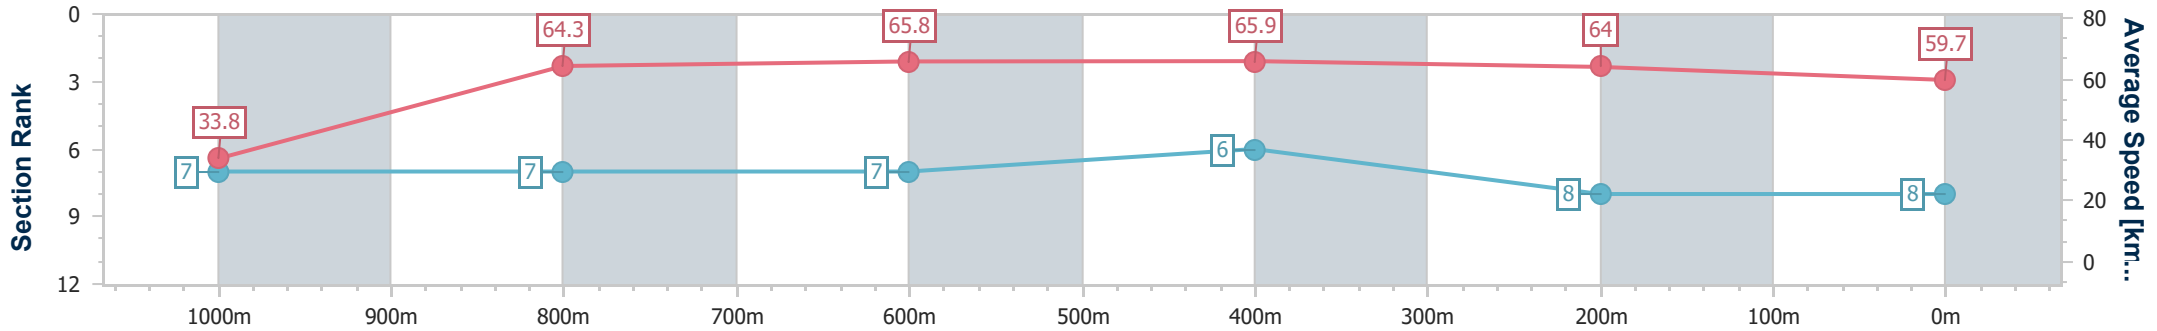

Horse/Jockey Name	Say It's So
Final Rank	8
Fastest Section Time (Section)	0:05.38 (Overall)
Top Speed [km/h] (Section)	67.1 (1000m)
Race State	Finished

Doomben QLD Professional
Race 2: CASCADE QTIS Three-Year-Old Maiden Plate - 1050m

20 September 2023 - 13:08
Track Rating: Good 4, Weather: Overcast, Rail Position: +9.5m
Entire Course

BRISBANE
RACING CLUB

Section	Overall	1000m	800m	600m	400m	200m
Section Times	1:01.79 [8] (0:05.38)	0:56.41 [7] (0:11.16)	0:45.25 [7] (0:10.97)	0:34.28 [7] (0:10.96)	0:23.32 [6] (0:11.25)	0:12.07 [8] (0:12.07)
Average Speed [km/h]	33.8	64.3	65.8	65.9	64.0	59.7
Top Speed [km/h]	57.0	67.1	67.1	66.8	66.4	61.6
Avg. Dist. to Rail [m]	5.2	1.5	0.7	0.4	0.7	0.9
Avg. Stride Freq. [Hz]	2.2	2.6	2.5	2.5	2.5	2.4
Avg. Stride Length [m]	4.2	6.8	7.3	7.2	7.1	6.8

- [ ] Ranking at each section and finish
- -.-.- No data available at this section
- NA No data available