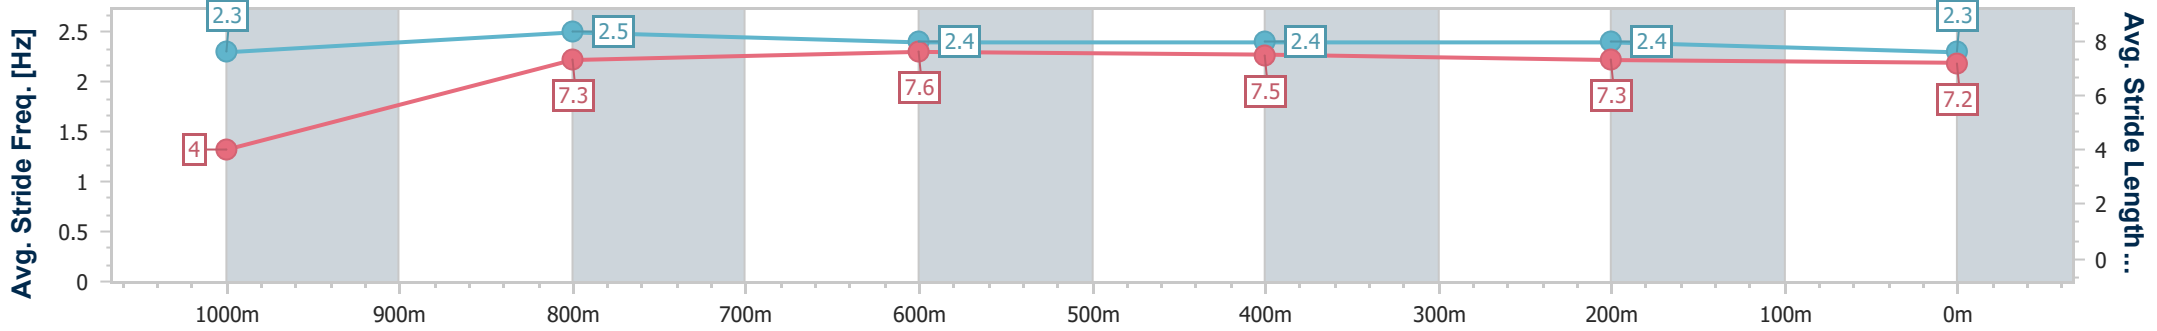

Section	Overall	1000m	800m	600m	400m	200m
Section Times	1:01.18 [5] (0:05.44)	0:55.74 [8] (0:11.05)	0:44.69 [6] (0:10.86)	0:33.83 [6] (0:10.76)	0:23.07 [5] (0:10.97)	0:12.10 [4]
Average Speed [km/h]	33.2	65.3	66.3	66.3	65.6	59.4
Top Speed [km/h]	53.5	68.3	67.0	67.2	66.6	64.2
Avg. Dist. to Rail [m]	7.1	1.7	0.6	1.5	2.0	3.7
Avg. Stride Freq. [Hz]	2.3	2.5	2.4	2.4	2.4	2.3
Avg. Stride Length [m]	4.0	7.3	7.6	7.5	7.3	7.2