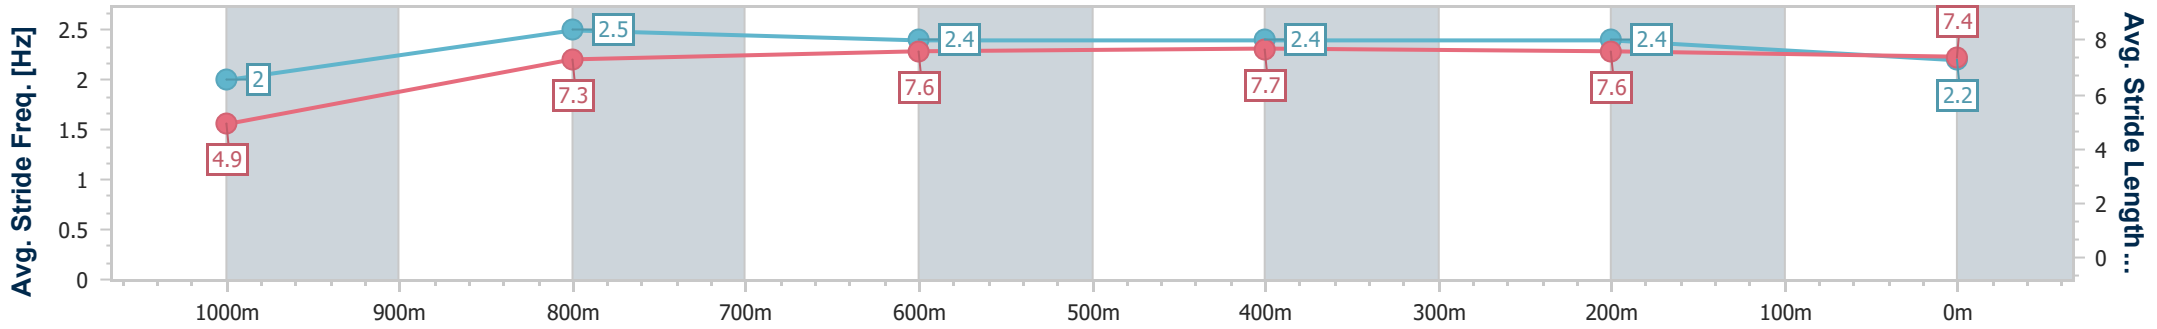

Horse/Jockey Name	Shootingoffthehand
Final Rank	6
Fastest Section Time (Section)	0:05.23 (Overall)
Top Speed [km/h] (Section)	68.5 (600m)
Race State	Finished

Doomben QLD Professional
Race 2: CASCADE QTIS Three-Year-Old Maiden Plate - 1050m

20 September 2023 - 13:08
Track Rating: Good 4, Weather: Overcast, Rail Position: +9.5m
Entire Course

BRISBANE RACING CLUB

Section	Overall	1000m	800m	600m	400m	200m
Section Times	1:01.44 [6] (0:05.23)	0:56.21 [5] (0:10.92)	0:45.29 [4] (0:11.01)	0:34.28 [4] (0:10.94)	0:23.34 [4] (0:11.25)	0:12.09 [6] (0:12.09)
Average Speed [km/h]	34.4	66.2	65.8	67.1	64.6	59.6
Top Speed [km/h]	57.3	68.2	67.3	68.5	67.1	63.3
Avg. Dist. to Rail [m]	3.6	1.6	1.4	3.7	4.0	2.9
Avg. Stride Freq. [Hz]	2.0	2.5	2.4	2.4	2.4	2.2
Avg. Stride Length [m]	4.9	7.3	7.6	7.7	7.6	7.4

- [ ] Ranking at each section and finish
- -.-.- No data available at this section
- NA No data available