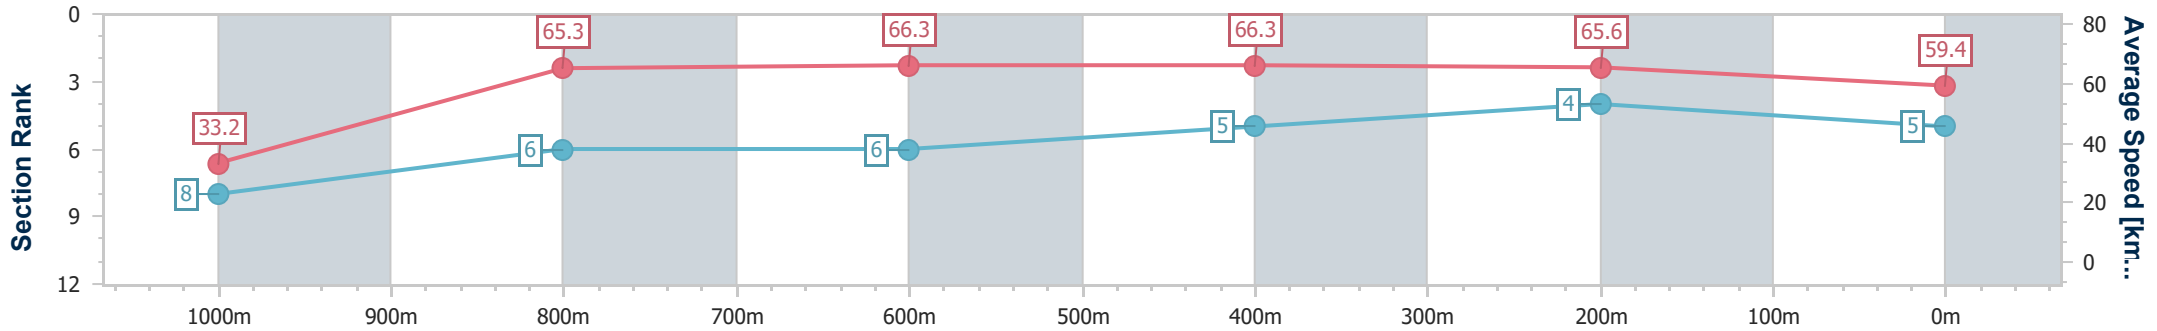

Section	Overall	1000m	800m	600m	400m	200m
Section Times	1:01.18 [5] (0:05.44)	0:55.74 [8] (0:11.05)	0:44.69 [6] (0:10.86)	0:33.83 [6] (0:10.76)	0:23.07 [5] (0:10.97)	0:12.10 [4]
Average Speed [km/h]	33.2	65.3	66.3	66.3	65.6	59.4
Top Speed [km/h]	53.5	68.3	67.0	67.2	66.6	64.2
Avg. Dist. to Rail [m]	7.1	1.7	0.6	1.5	2.0	3.7
Avg. Stride Freq. [Hz]	2.3	2.5	2.4	2.4	2.4	2.3
Avg. Stride Length [m]	4.0	7.3	7.6	7.5	7.3	7.2