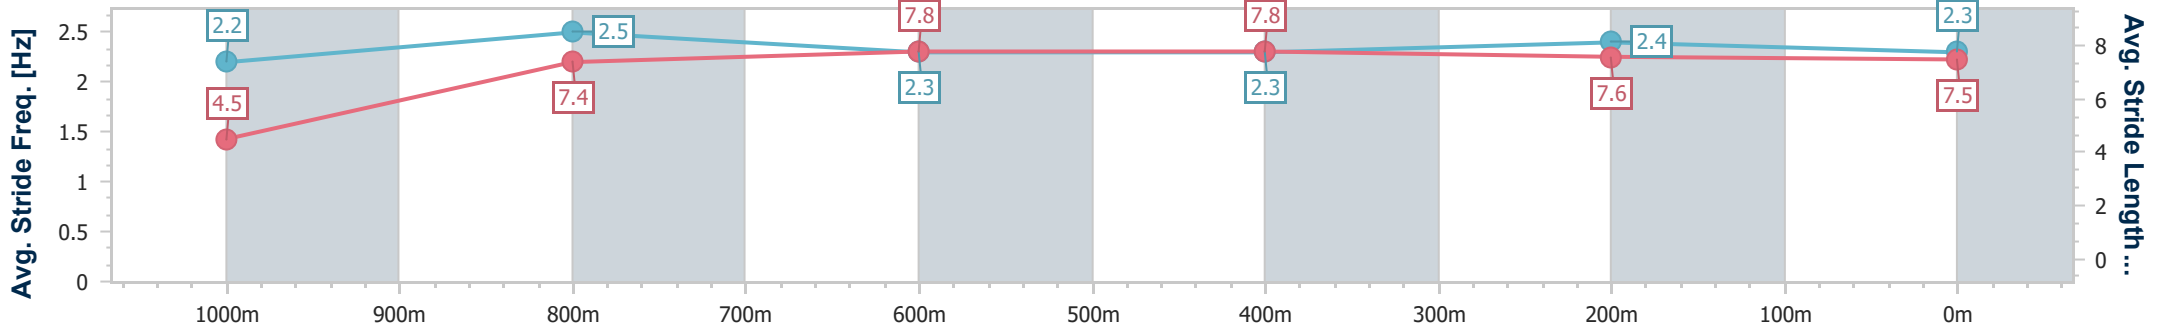

Section	Overall	1000m	800m	600m	400m	200m
Section Times	1:00.38 [3] (0:05.12)	0:55.26 [3] (0:10.85)	0:44.41 [2] (0:10.89)	0:33.52 [2] (0:11.07)	0:22.45 [2] (0:10.87)	0:11.58 [2] (0:11.58)
Average Speed [km/h]	35.5	66.3	66.7	66.1	66.3	62.2
Top Speed [km/h]	58.8	68.7	67.5	67.4	68.3	65.4
Avg. Dist. to Rail [m]	1.3	0.4	1.9	2.8	1.6	1.6
Avg. Stride Freq. [Hz]	2.2	2.5	2.3	2.3	2.4	2.3
Avg. Stride Length [m]	4.5	7.4	7.8	7.8	7.6	7.5