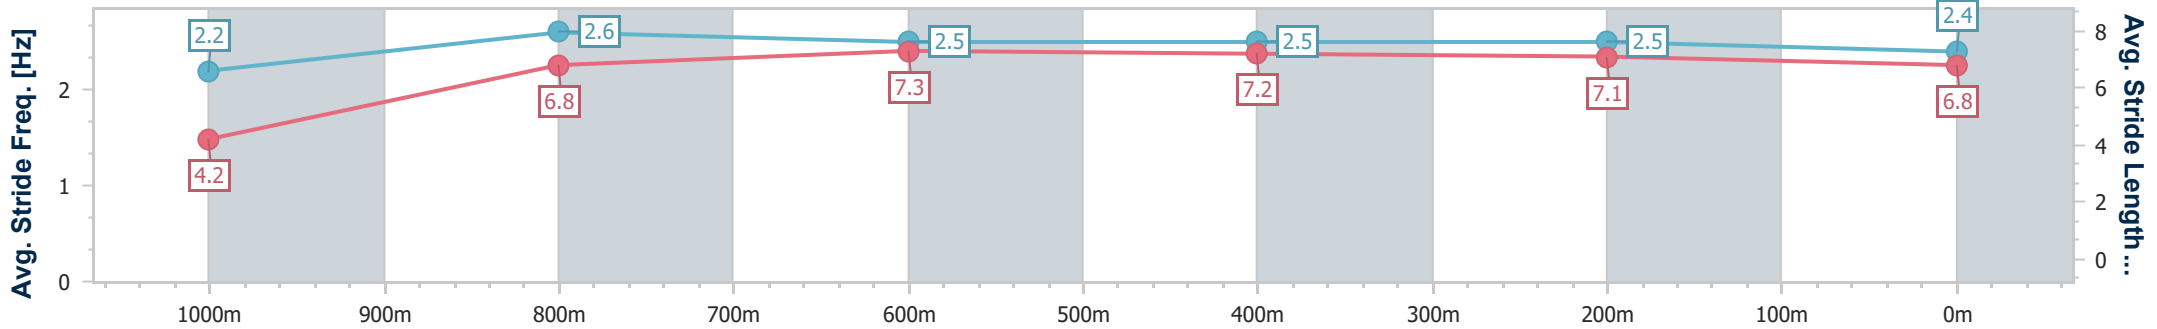

Horse/Jockey Name	Say It's So
Final Rank	8
Fastest Section Time (Section)	0:05.38 (Overall)
Top Speed [km/h] (Section)	67.1 (1000m)
Race State	Finished

Doomben QLD Professional
Race 2: CASCADE QTIS Three-Year-Old Maiden Plate - 1050m

20 September 2023 - 13:08
Track Rating: Good 4, Weather: Overcast, Rail Position: +9.5m
Entire Course

BRISBANE
RACING CLUB

Section	Overall	1000m	800m	600m	400m	200m
Section Times	1:01.79 [8] (0:05.38)	0:56.41 [7] (0:11.16)	0:45.25 [7] (0:10.97)	0:34.28 [7] (0:10.96)	0:23.32 [6] (0:11.25)	0:12.07 [8] (0:12.07)
Average Speed [km/h]	33.8	64.3	65.8	65.9	64.0	59.7
Top Speed [km/h]	57.0	67.1	67.1	66.8	66.4	61.6
Avg. Dist. to Rail [m]	5.2	1.5	0.7	0.4	0.7	0.9
Avg. Stride Freq. [Hz]	2.2	2.6	2.5	2.5	2.5	2.4
Avg. Stride Length [m]	4.2	6.8	7.3	7.2	7.1	6.8

- [ ] Ranking at each section and finish
- -.-.- No data available at this section
- NA No data available