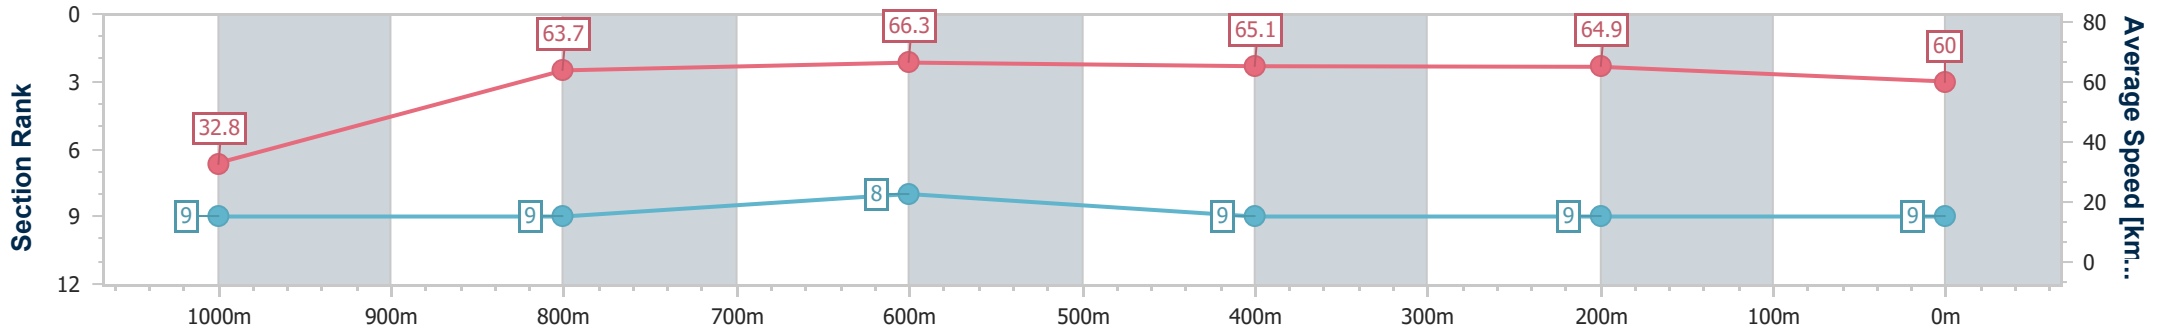

Horse/Jockey Name	Lemon Supreme
Final Rank	9
Fastest Section Time (Section)	0:05.51 (Overall)
Top Speed [km/h] (Section)	67.8 (1000m)
Race State	Finished

Doomben QLD Professional
Race 2: CASCADE QTIS Three-Year-Old Maiden Plate - 1050m

20 September 2023 - 13:08
Track Rating: Good 4, Weather: Overcast, Rail Position: +9.5m
Entire Course

BRISBANE
RACING CLUB

Section	Overall	1000m	800m	600m	400m	200m
Section Times	1:02.01 [9] (0:05.51)	0:56.50 [9] (0:11.35)	0:45.15 [9] (0:10.95)	0:34.20 [8] (0:11.13)	0:23.07 [9] (0:11.06)	0:12.01 [9] (0:12.01)
Average Speed [km/h]	32.8	63.7	66.3	65.1	64.9	60.0
Top Speed [km/h]	54.2	67.8	67.6	66.3	66.8	63.2
Avg. Dist. to Rail [m]	7.7	2.6	1.7	1.2	2.2	5.7
Avg. Stride Freq. [Hz]	2.0	2.4	2.4	2.4	2.4	2.3
Avg. Stride Length [m]	4.5	7.4	7.7	7.5	7.5	7.2

- [ ] Ranking at each section and finish
- -.-.- No data available at this section
- NA No data available