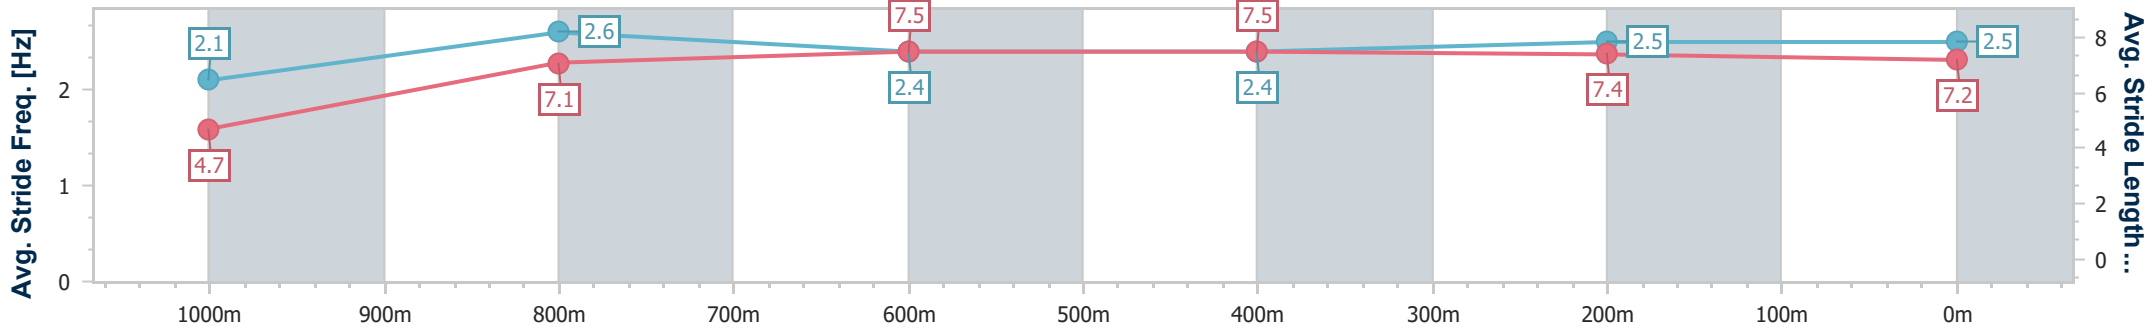

20 September 2023 - 13:08
Track Rating: Good 4, Weather: Overcast, Rail Position: +9.5m
Entire Course

BRISBANE
RACING CLUB

Section	Overall	1000m	800m	600m	400m	200m
Section Times	0:59.61 [1] (0:05.09)	0:54.52 [2] (0:10.78)	0:43.74 [1] (0:10.92)	0:32.82 [1] (0:11.08)	0:21.74 [1] (0:10.57)	0:11.17 [1] (0:11.17)
Average Speed [km/h]	35.3	66.8	66.2	65.6	68.3	64.4
Top Speed [km/h]	60.2	68.3	67.2	66.6	69.4	68.8
Avg. Dist. to Rail [m]	0.9	0.5	0.7	1.5	0.8	0.5
Avg. Stride Freq. [Hz]	2.1	2.6	2.4	2.4	2.5	2.5
Avg. Stride Length [m]	4.7	7.1	7.5	7.5	7.4	7.2