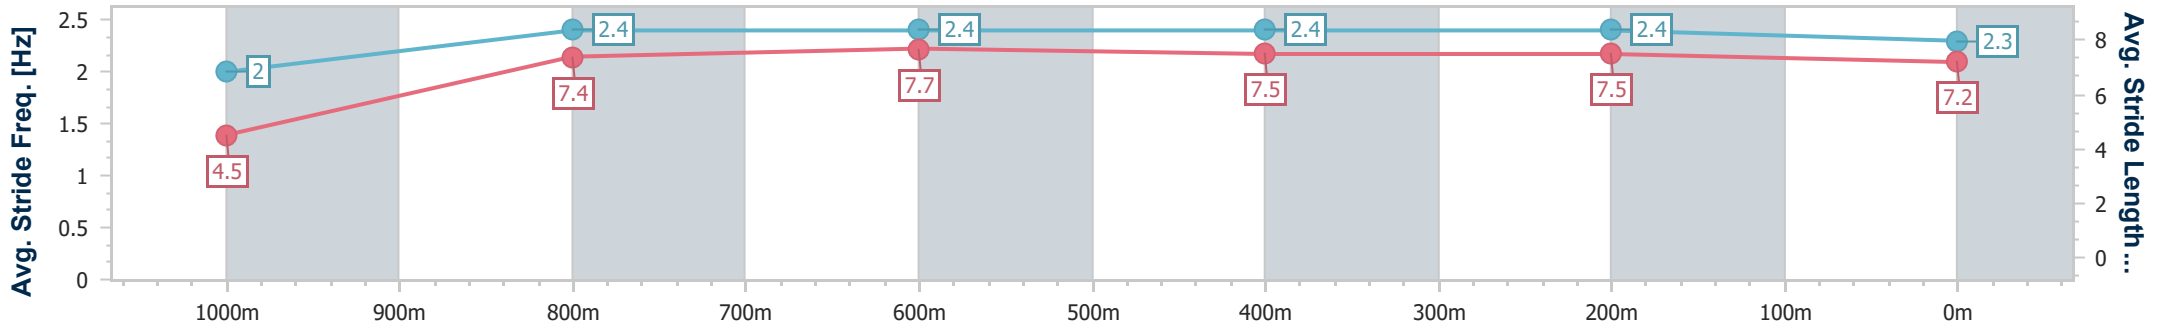

Horse/Jockey Name	Lemon Supreme
Final Rank	9
Fastest Section Time (Section)	0:05.51 (Overall)
Top Speed [km/h] (Section)	67.8 (1000m)
Race State	Finished

Doomben QLD Professional
Race 2: CASCADE QTIS Three-Year-Old Maiden Plate - 1050m

20 September 2023 - 13:08
Track Rating: Good 4, Weather: Overcast, Rail Position: +9.5m
Entire Course

BRISBANE
RACING CLUB

Section	Overall	1000m	800m	600m	400m	200m
Section Times	1:02.01 [9] (0:05.51)	0:56.50 [9] (0:11.35)	0:45.15 [9] (0:10.95)	0:34.20 [8] (0:11.13)	0:23.07 [9] (0:11.06)	0:12.01 [9] (0:12.01)
Average Speed [km/h]	32.8	63.7	66.3	65.1	64.9	60.0
Top Speed [km/h]	54.2	67.8	67.6	66.3	66.8	63.2
Avg. Dist. to Rail [m]	7.7	2.6	1.7	1.2	2.2	5.7
Avg. Stride Freq. [Hz]	2.0	2.4	2.4	2.4	2.4	2.3
Avg. Stride Length [m]	4.5	7.4	7.7	7.5	7.5	7.2

- [ ] Ranking at each section and finish
- -.-.- No data available at this section
- NA No data available