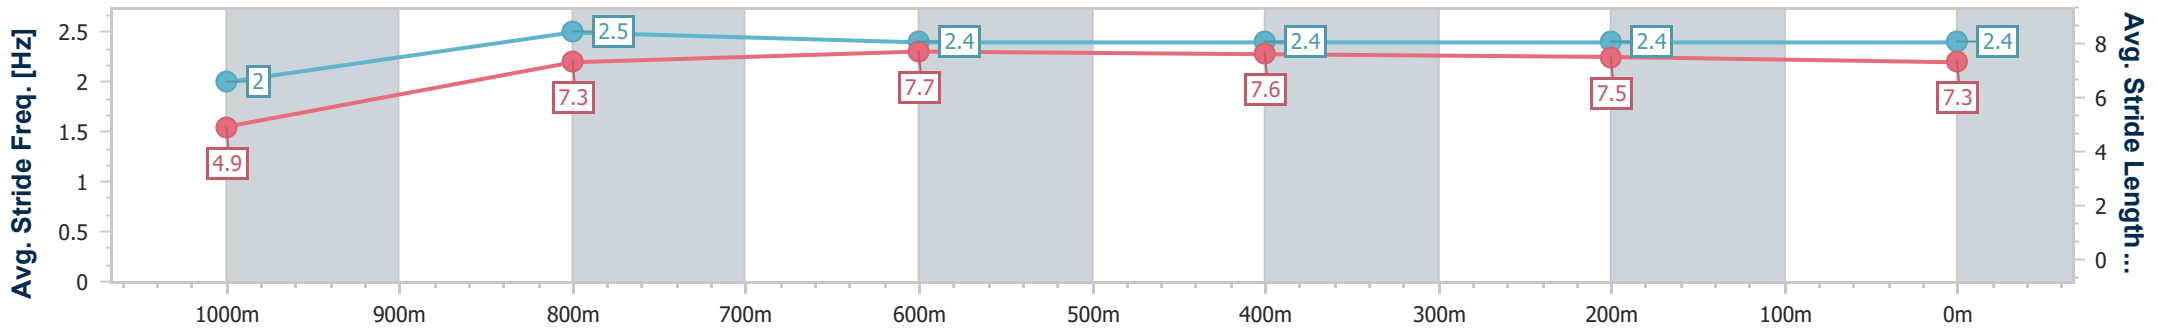

Horse/Jockey Name	Allumeur
Final Rank	4
Fastest Section Time (Section)	0:05.22 (Overall)
Top Speed [km/h] (Section)	69.4 (1000m)
Race State	Finished

Doomben QLD Professional
Race 2: CASCADE QTIS Three-Year-Old Maiden Plate - 1050m

20 September 2023 - 13:08
Track Rating: Good 4, Weather: Overcast, Rail Position: +9.5m
Entire Course

BRISBANE
RACING CLUB

Section	Overall	1000m	800m	600m	400m	200m
Section Times	1:00.58 [4] (0:05.22)	0:55.36 [4] (0:10.84)	0:44.52 [3] (0:10.96)	0:33.56 [3] (0:10.92)	0:22.64 [3] (0:10.98)	0:11.66 [3] (0:11.66)
Average Speed [km/h]	34.5	66.5	66.0	66.1	65.7	61.8
Top Speed [km/h]	57.1	69.4	67.1	67.2	67.7	65.1
Avg. Dist. to Rail [m]	2.3	0.7	1.1	0.7	0.9	1.1
Avg. Stride Freq. [Hz]	2.0	2.5	2.4	2.4	2.4	2.4
Avg. Stride Length [m]	4.9	7.3	7.7	7.6	7.5	7.3

- [ ] Ranking at each section and finish
- -.-.- No data available at this section
- NA No data available