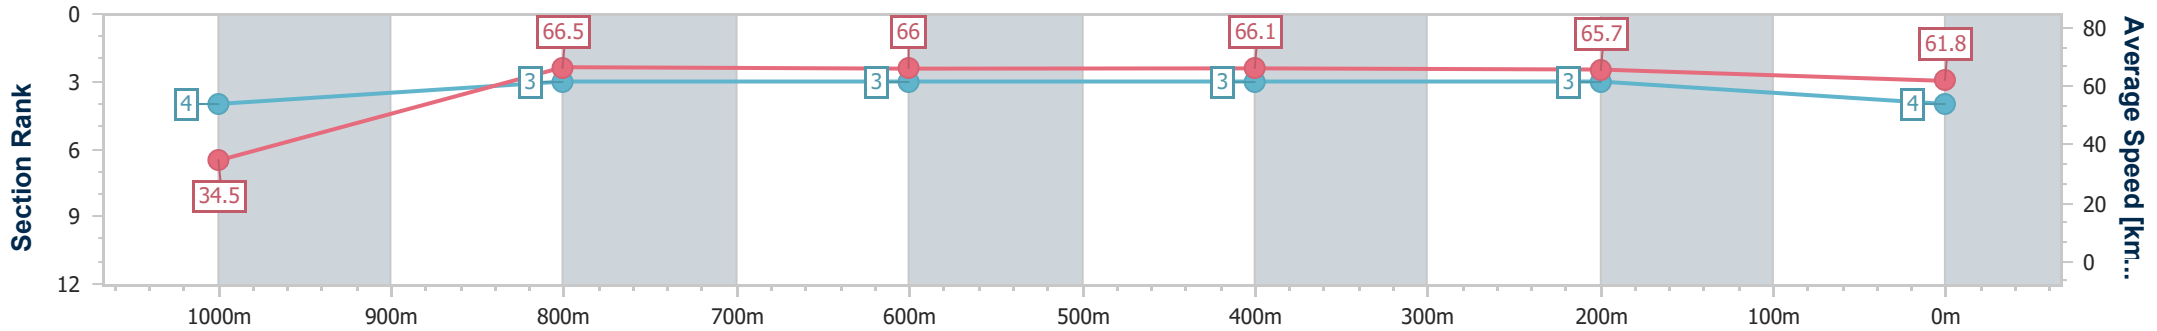

Horse/Jockey Name	Allumeur
Final Rank	4
Fastest Section Time (Section)	0:05.22 (Overall)
Top Speed [km/h] (Section)	69.4 (1000m)
Race State	Finished

Doomben QLD Professional
Race 2: CASCADE QTIS Three-Year-Old Maiden Plate - 1050m

20 September 2023 - 13:08
Track Rating: Good 4, Weather: Overcast, Rail Position: +9.5m
Entire Course

BRISBANE
RACING CLUB

Section	Overall	1000m	800m	600m	400m	200m
Section Times	1:00.58 [4] (0:05.22)	0:55.36 [4] (0:10.84)	0:44.52 [3] (0:10.96)	0:33.56 [3] (0:10.92)	0:22.64 [3] (0:10.98)	0:11.66 [3] (0:11.66)
Average Speed [km/h]	34.5	66.5	66.0	66.1	65.7	61.8
Top Speed [km/h]	57.1	69.4	67.1	67.2	67.7	65.1
Avg. Dist. to Rail [m]	2.3	0.7	1.1	0.7	0.9	1.1
Avg. Stride Freq. [Hz]	2.0	2.5	2.4	2.4	2.4	2.4
Avg. Stride Length [m]	4.9	7.3	7.7	7.6	7.5	7.3

- [ ] Ranking at each section and finish
- -.-.- No data available at this section
- NA No data available