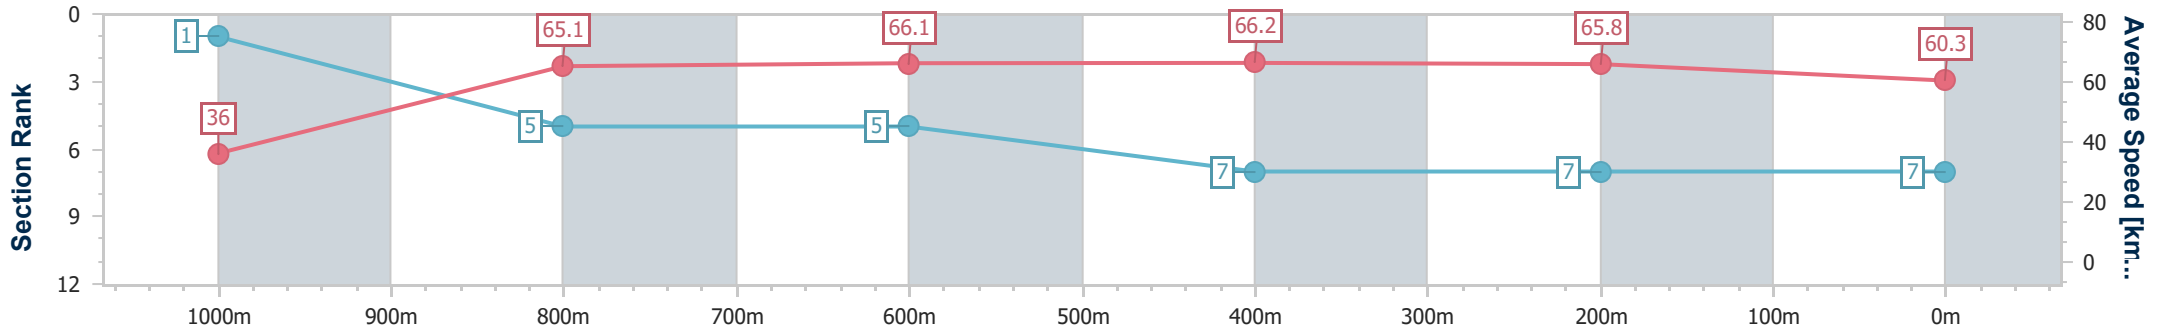

Horse/Jockey Name	O'polly
Final Rank	7
Fastest Section Time (Section)	0:05.03 (Overall)
Top Speed [km/h] (Section)	68.0 (1000m)
Race State	Finished

Doomben QLD Professional
Race 2: CASCADE QTIS Three-Year-Old Maiden Plate - 1050m

20 September 2023 - 13:08
Track Rating: Good 4, Weather: Overcast, Rail Position: +9.5m
Entire Course

BRISBANE
RACING CLUB

Section	Overall	1000m	800m	600m	400m	200m
Section Times	1:01.45 [7] (0:05.03)	0:56.42 [1] (0:11.16)	0:45.26 [5] (0:11.09)	0:34.17 [5] (0:11.21)	0:22.96 [7] (0:11.01)	0:11.95 [7] (0:11.95)
Average Speed [km/h]	36.0	65.1	66.1	66.2	65.8	60.3
Top Speed [km/h]	56.7	68.0	67.6	67.3	67.7	63.8
Avg. Dist. to Rail [m]	4.9	3.1	3.8	5.3	3.4	1.4
Avg. Stride Freq. [Hz]	2.1	2.6	2.5	2.6	2.6	2.5
Avg. Stride Length [m]	4.7	6.8	7.1	7.0	7.0	6.6

- [ ] Ranking at each section and finish
- -.-.- No data available at this section
- NA No data available