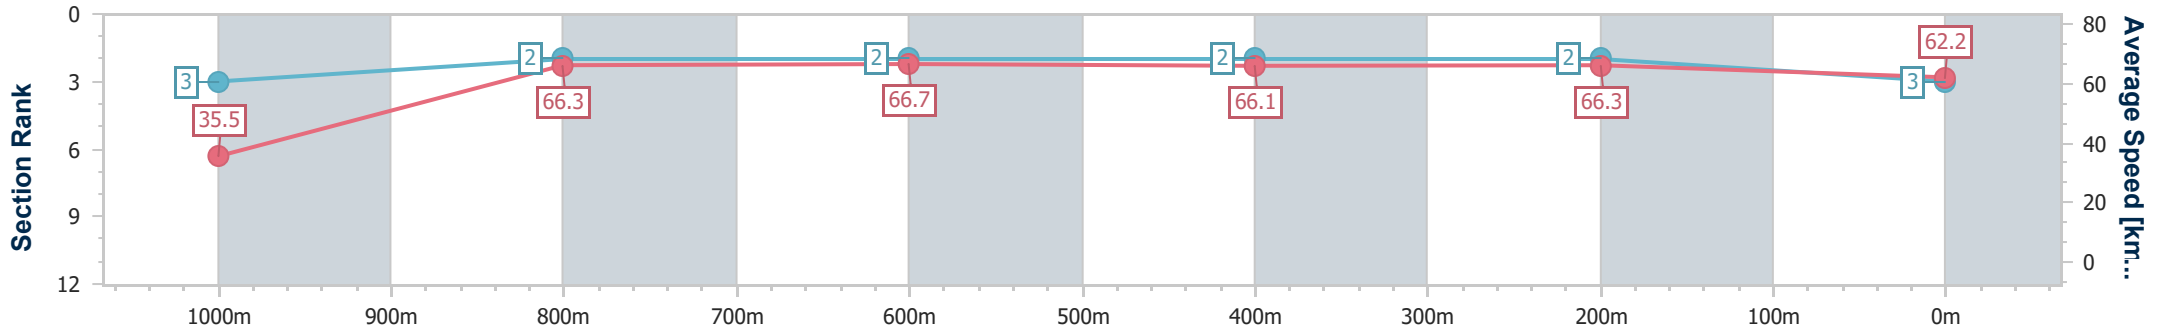

Section	Overall	1000m	800m	600m	400m	200m
Section Times	1:00.38 [3] (0:05.12)	0:55.26 [3] (0:10.85)	0:44.41 [2] (0:10.89)	0:33.52 [2] (0:11.07)	0:22.45 [2] (0:10.87)	0:11.58 [2] (0:11.58)
Average Speed [km/h]	35.5	66.3	66.7	66.1	66.3	62.2
Top Speed [km/h]	58.8	68.7	67.5	67.4	68.3	65.4
Avg. Dist. to Rail [m]	1.3	0.4	1.9	2.8	1.6	1.6
Avg. Stride Freq. [Hz]	2.2	2.5	2.3	2.3	2.4	2.3
Avg. Stride Length [m]	4.5	7.4	7.8	7.8	7.6	7.5