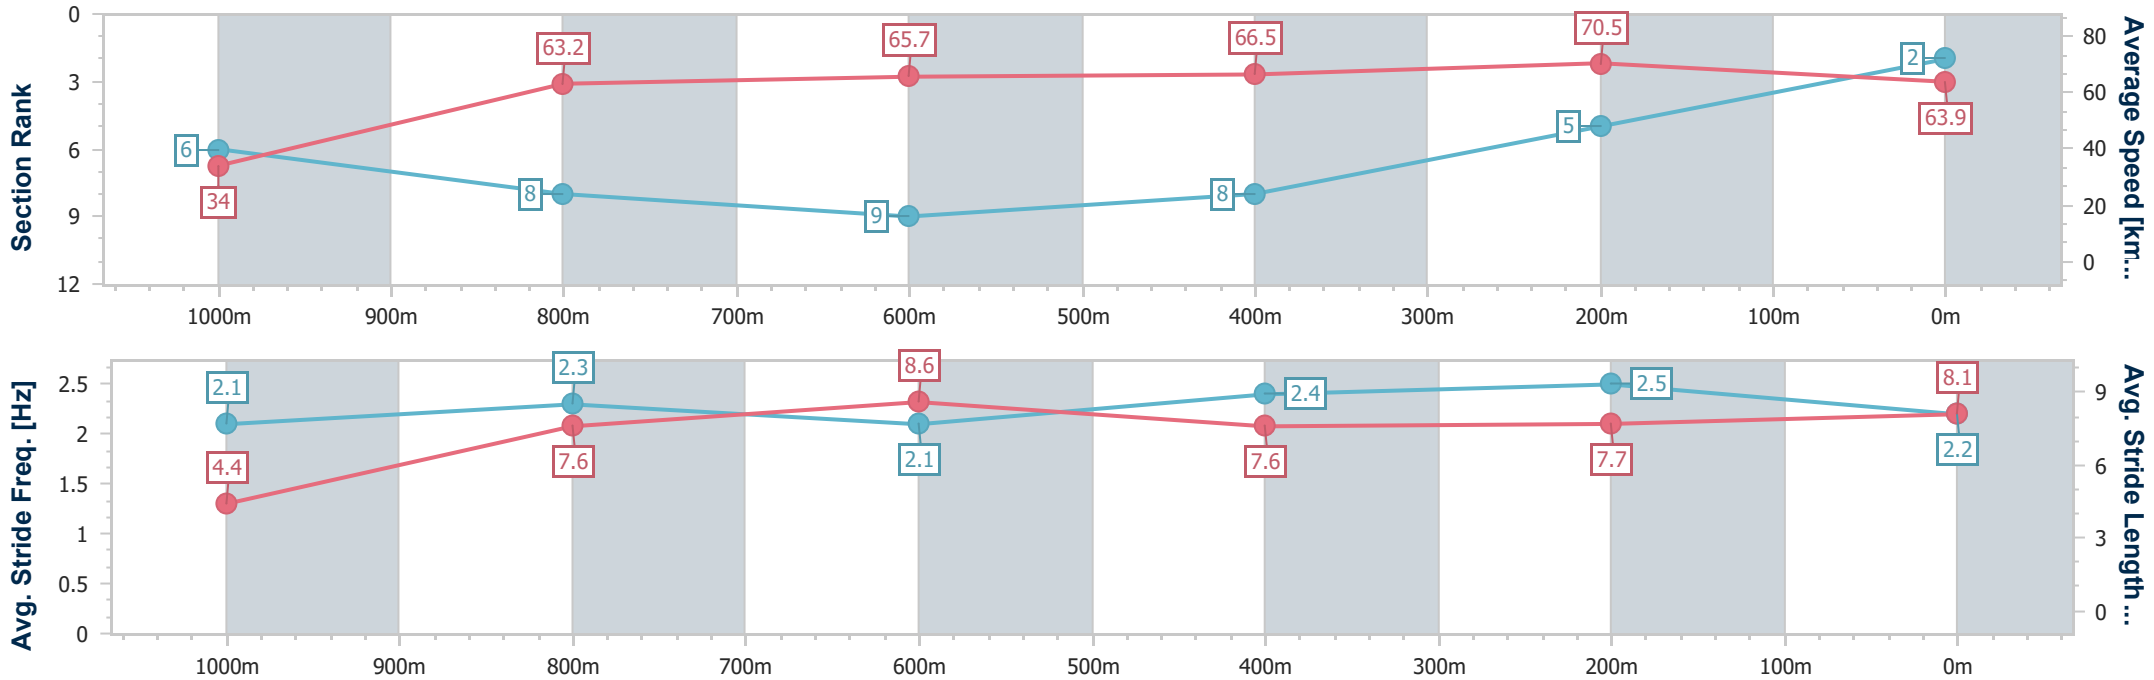

Horse/Jockey Name	Margot's Bullseye
Final Rank	2
Fastest Section Time (Section)	0:05.30 (Overall)
Top Speed [km/h] (Section)	72.3 (400m)
Race State	Finished

Doomben QLD Professional
Race 2: CASCADE QTIS Three-Year-Old Maiden Plate - 1050m

20 September 2023 - 13:08
Track Rating: Good 4, Weather: Overcast, Rail Position: +9.5m
Entire Course

BRISBANE
RACING CLUB

Section	Overall	1000m	800m	600m	400m	200m
Section Times	1:00.33 [2] (0:05.30)	0:55.03 [6] (0:11.50)	0:43.53 [8] (0:11.06)	0:32.47 [9] (0:10.94)	0:21.53 [8] (0:10.29)	0:11.24 [5] (0:11.24)
Average Speed [km/h]	34.0	63.2	65.7	66.5	70.5	63.9
Top Speed [km/h]	54.8	67.2	66.9	68.9	72.3	68.3
Avg. Dist. to Rail [m]	8.7	4.3	2.1	1.9	4.8	5.7
Avg. Stride Freq. [Hz]	2.1	2.3	2.1	2.4	2.5	2.2
Avg. Stride Length [m]	4.4	7.6	8.6	7.6	7.7	8.1

- [ ] Ranking at each section and finish
- -.-.- No data available at this section
- NA No data available