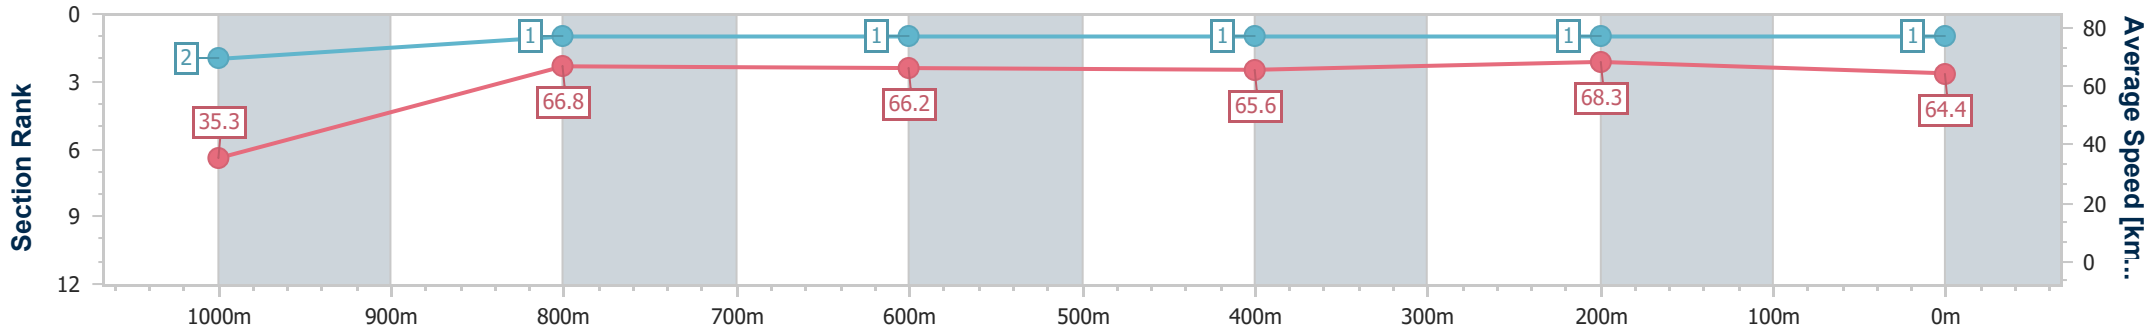

20 September 2023 - 13:08
Track Rating: Good 4, Weather: Overcast, Rail Position: +9.5m
Entire Course

BRISBANE
RACING CLUB

Section	Overall	1000m	800m	600m	400m	200m
Section Times	0:59.61 [1] (0:05.09)	0:54.52 [2] (0:10.78)	0:43.74 [1] (0:10.92)	0:32.82 [1] (0:11.08)	0:21.74 [1] (0:10.57)	0:11.17 [1] (0:11.17)
Average Speed [km/h]	35.3	66.8	66.2	65.6	68.3	64.4
Top Speed [km/h]	60.2	68.3	67.2	66.6	69.4	68.8
Avg. Dist. to Rail [m]	0.9	0.5	0.7	1.5	0.8	0.5
Avg. Stride Freq. [Hz]	2.1	2.6	2.4	2.4	2.5	2.5
Avg. Stride Length [m]	4.7	7.1	7.5	7.5	7.4	7.2