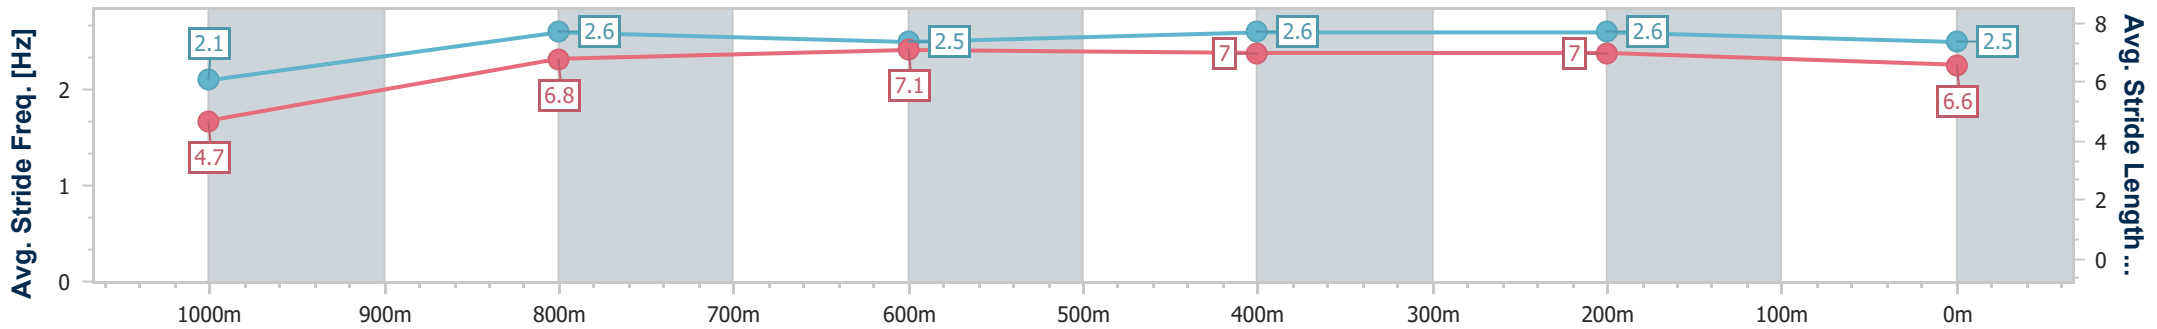

Horse/Jockey Name	O'polly
Final Rank	7
Fastest Section Time (Section)	0:05.03 (Overall)
Top Speed [km/h] (Section)	68.0 (1000m)
Race State	Finished

Doomben QLD Professional
Race 2: CASCADE QTIS Three-Year-Old Maiden Plate - 1050m

20 September 2023 - 13:08
Track Rating: Good 4, Weather: Overcast, Rail Position: +9.5m
Entire Course

BRISBANE
RACING CLUB

Section	Overall	1000m	800m	600m	400m	200m
Section Times	1:01.45 [7] (0:05.03)	0:56.42 [1] (0:11.16)	0:45.26 [5] (0:11.09)	0:34.17 [5] (0:11.21)	0:22.96 [7] (0:11.01)	0:11.95 [7] (0:11.95)
Average Speed [km/h]	36.0	65.1	66.1	66.2	65.8	60.3
Top Speed [km/h]	56.7	68.0	67.6	67.3	67.7	63.8
Avg. Dist. to Rail [m]	4.9	3.1	3.8	5.3	3.4	1.4
Avg. Stride Freq. [Hz]	2.1	2.6	2.5	2.6	2.6	2.5
Avg. Stride Length [m]	4.7	6.8	7.1	7.0	7.0	6.6

- [ ] Ranking at each section and finish
- -.-.- No data available at this section
- NA No data available