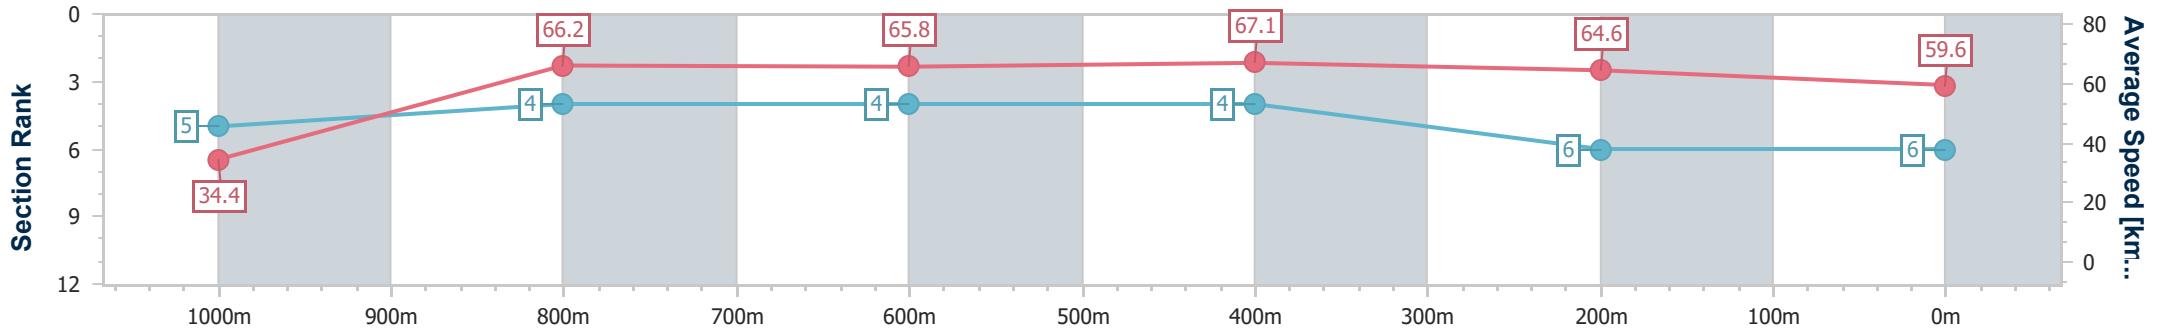

Horse/Jockey Name	Shootingoffthehand
Final Rank	6
Fastest Section Time (Section)	0:05.23 (Overall)
Top Speed [km/h] (Section)	68.5 (600m)
Race State	Finished

Doomben QLD Professional
Race 2: CASCADE QTIS Three-Year-Old Maiden Plate - 1050m

20 September 2023 - 13:08
Track Rating: Good 4, Weather: Overcast, Rail Position: +9.5m
Entire Course

BRISBANE RACING CLUB

Section	Overall	1000m	800m	600m	400m	200m
Section Times	1:01.44 [6] (0:05.23)	0:56.21 [5] (0:10.92)	0:45.29 [4] (0:11.01)	0:34.28 [4] (0:10.94)	0:23.34 [4] (0:11.25)	0:12.09 [6] (0:12.09)
Average Speed [km/h]	34.4	66.2	65.8	67.1	64.6	59.6
Top Speed [km/h]	57.3	68.2	67.3	68.5	67.1	63.3
Avg. Dist. to Rail [m]	3.6	1.6	1.4	3.7	4.0	2.9
Avg. Stride Freq. [Hz]	2.0	2.5	2.4	2.4	2.4	2.2
Avg. Stride Length [m]	4.9	7.3	7.6	7.7	7.6	7.4

- [ ] Ranking at each section and finish
- -.-.- No data available at this section
- NA No data available