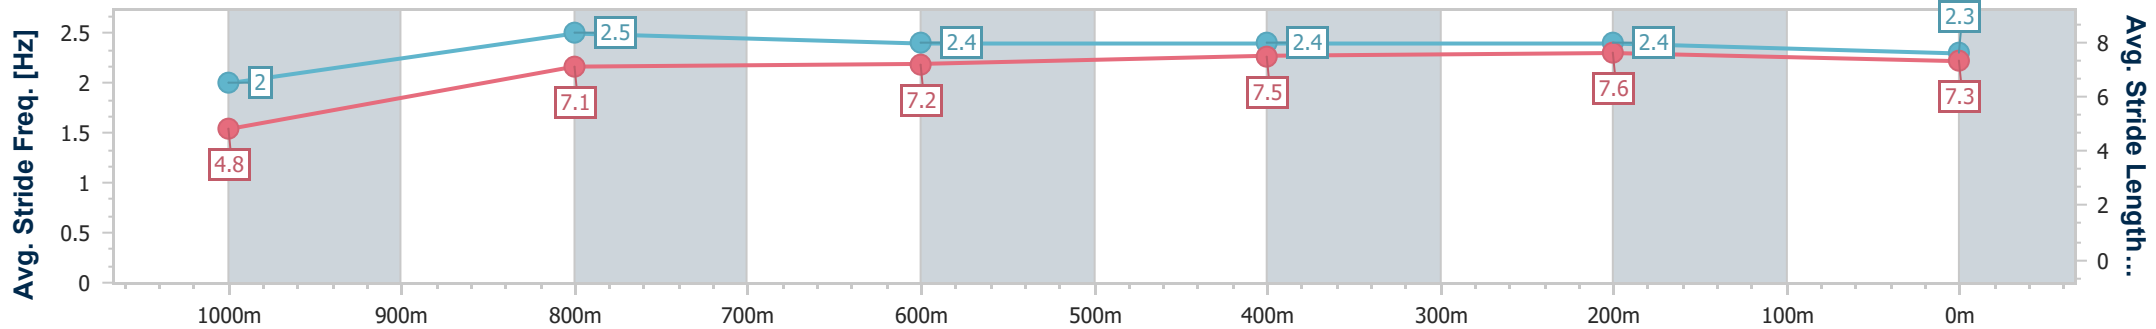

Section	Overall	1000m	800m	600m	400m	200m
Section Times	1:00.93 [3] (0:05.04)	0:55.89 [4] (0:11.08)	0:44.81 [2] (0:10.98)	0:33.83 [3] (0:11.17)	0:22.66 [3] (0:11.00)	0:11.66 [4] (0:11.66)
Average Speed [km/h]	35.7	65.4	65.9	64.5	65.5	61.8
Top Speed [km/h]	58.0	66.9	66.7	64.9	66.9	65.2
Avg. Dist. to Rail [m]	2.8	1.8	1.2	0.3	1.5	3.2
Avg. Stride Freq. [Hz]	2.0	2.5	2.4	2.4	2.4	2.3
Avg. Stride Length [m]	4.8	7.1	7.2	7.5	7.6	7.3