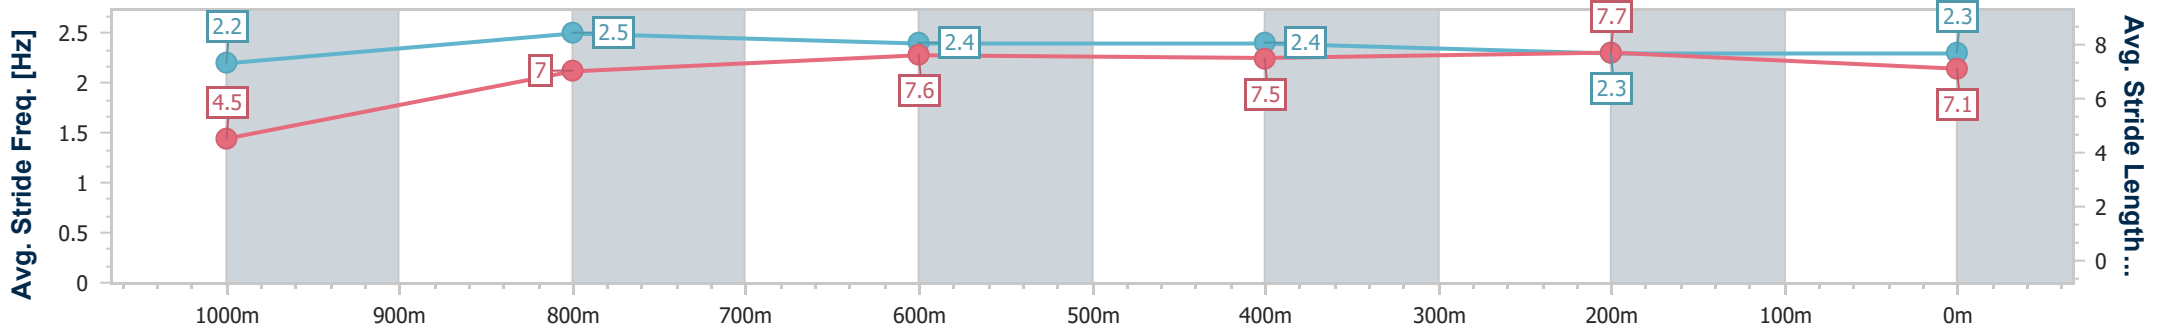

Horse/Jockey Name	Instant Response
Final Rank	9
Fastest Section Time (Section)	0:05.00 (Overall)
Top Speed [km/h] (Section)	67.8 (800m)
Race State	Finished

Doomben QLD Professional
Race 3: SPRING CARNIVAL ON SALE NOW Class 1 Plate - 1050m
20 September 2023 - 13:44
Track Rating: Good 3, Weather: Overcast, Rail Position: +9.5m
Entire Course

BRISBANE
RACING CLUB

Section	Overall	1000m	800m	600m	400m	200m
Section Times	1:02.23 [9] (0:05.00)	0:57.23 [3] (0:11.33)	0:45.90 [4] (0:10.90)	0:35.00 [4] (0:11.20)	0:23.80 [4] (0:11.22)	0:12.58 [7] (0:12.58)
Average Speed [km/h]	36.0	64.2	66.5	64.8	64.4	57.2
Top Speed [km/h]	58.0	67.0	67.8	65.9	65.5	62.7
Avg. Dist. to Rail [m]	3.3	2.7	1.7	1.2	2.8	3.5
Avg. Stride Freq. [Hz]	2.2	2.5	2.4	2.4	2.3	2.3
Avg. Stride Length [m]	4.5	7.0	7.6	7.5	7.7	7.1

- [ ] Ranking at each section and finish
- -.-.- No data available at this section
- NA No data available