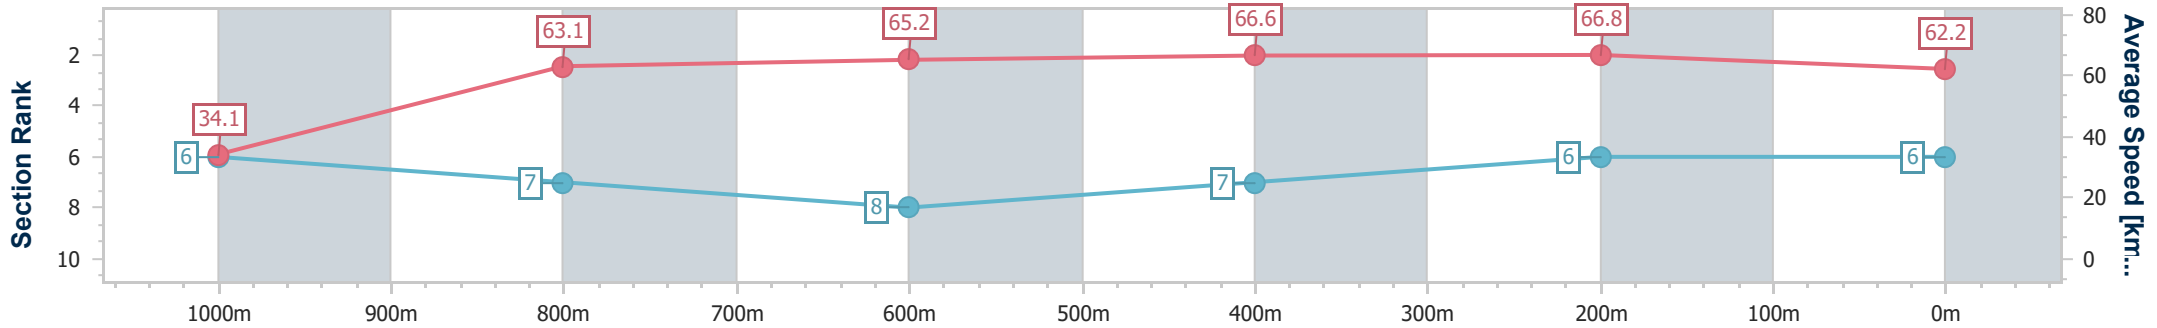

Horse/Jockey Name	Time To Testify
Final Rank	6
Fastest Section Time (Section)	0:05.32 (Overall)
Top Speed [km/h] (Section)	68.2 (400m)
Race State	Finished

Doomben QLD Professional
Race 3: SPRING CARNIVAL ON SALE NOW Class 1 Plate - 1050m
20 September 2023 - 13:44
Track Rating: Good 3, Weather: Overcast, Rail Position: +9.5m
Entire Course

BRISBANE
RACING CLUB

Section	Overall	1000m	800m	600m	400m	200m
Section Times	1:01.22 [6] (0:05.32)	0:55.90 [6] (0:11.46)	0:44.44 [7] (0:11.07)	0:33.37 [8] (0:10.89)	0:22.48 [7] (0:10.88)	0:11.60 [6] (0:11.60)
Average Speed [km/h]	34.1	63.1	65.2	66.6	66.8	62.2
Top Speed [km/h]	54.3	66.8	66.8	67.1	68.2	64.9
Avg. Dist. to Rail [m]	6.9	2.4	0.9	1.3	6.3	6.7
Avg. Stride Freq. [Hz]	2.1	2.4	2.4	2.4	2.4	2.4
Avg. Stride Length [m]	4.4	7.4	7.5	7.7	7.7	7.4

- [ ] Ranking at each section and finish
- -.-.- No data available at this section
- NA No data available