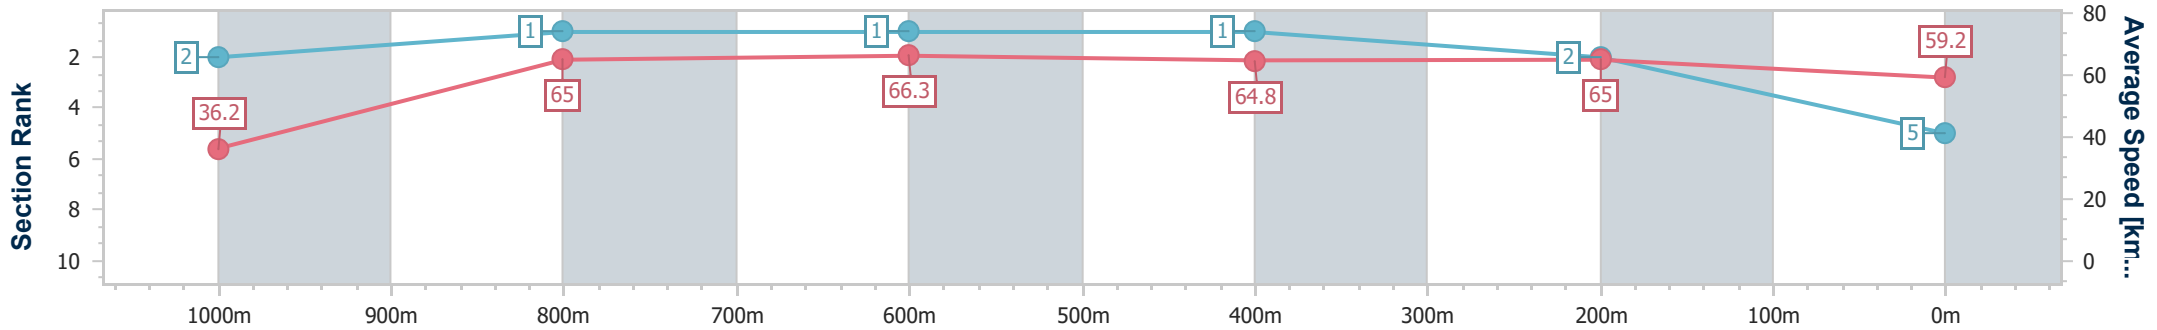

Horse/Jockey Name	Verge
Final Rank	5
Fastest Section Time (Section)	0:04.97 (Overall)
Top Speed [km/h] (Section)	67.2 (800m)
Race State	Finished

Doomben QLD Professional
Race 3: SPRING CARNIVAL ON SALE NOW Class 1 Plate - 1050m

20 September 2023 - 13:44
Track Rating: Good 3, Weather: Overcast, Rail Position: +9.5m
Entire Course

BRISBANE
RACING CLUB

Section	Overall	1000m	800m	600m	400m	200m
Section Times	1:01.20 [5] (0:04.97)	0:56.23 [2] (0:11.08)	0:45.15 [1] (0:10.83)	0:34.32 [1] (0:11.11)	0:23.21 [1] (0:11.06)	0:12.15 [2] (0:12.15)
Average Speed [km/h]	36.2	65.0	66.3	64.8	65.0	59.2
Top Speed [km/h]	58.3	67.1	67.2	66.2	65.9	63.5
Avg. Dist. to Rail [m]	1.2	0.5	0.4	0.2	0.5	0.5
Avg. Stride Freq. [Hz]	1.9	2.5	2.5	2.4	2.4	2.4
Avg. Stride Length [m]	5.1	7.0	7.2	7.1	7.1	6.8

- [ ] Ranking at each section and finish
- -.-.- No data available at this section
- NA No data available