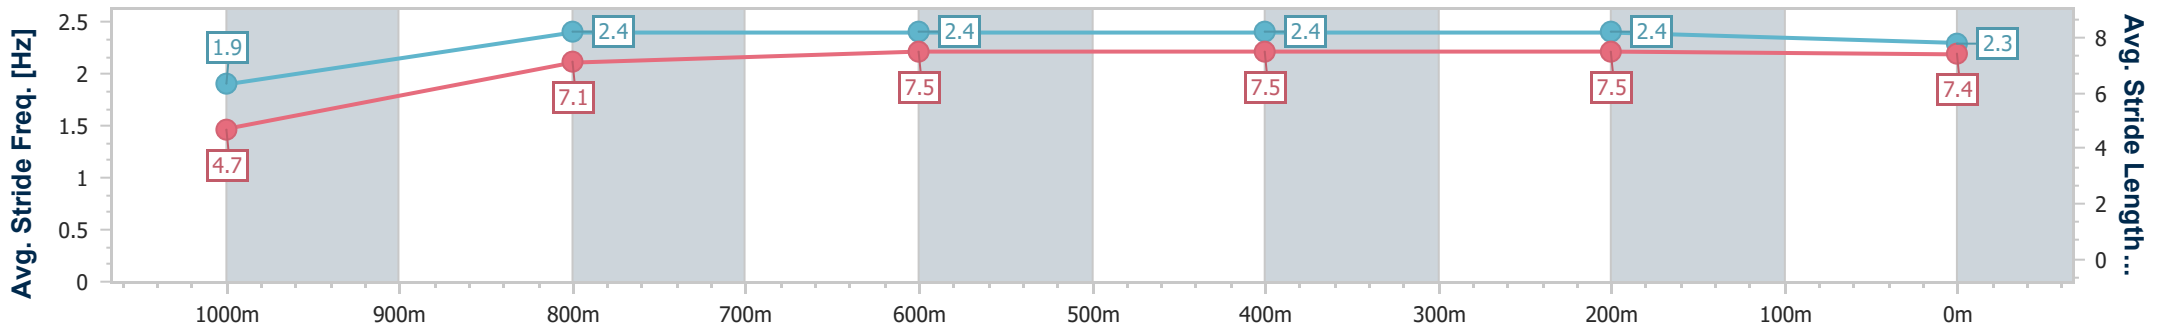

Horse/Jockey Name	Blue Smartie
Final Rank	8
Fastest Section Time (Section)	0:05.64 (Overall)
Top Speed [km/h] (Section)	67.9 (400m)
Race State	Finished

Doomben QLD Professional
Race 3: SPRING CARNIVAL ON SALE NOW Class 1 Plate - 1050m
20 September 2023 - 13:44
Track Rating: Good 3, Weather: Overcast, Rail Position: +9.5m
Entire Course

BRISBANE
RACING CLUB

Section	Overall	1000m	800m	600m	400m	200m
Section Times	1:01.47 [8] (0:05.64)	0:55.83 [9] (0:11.49)	0:44.34 [9] (0:11.02)	0:33.32 [9] (0:10.95)	0:22.37 [9] (0:10.75)	0:11.62 [9] (0:11.62)
Average Speed [km/h]	32.0	62.9	65.6	65.8	66.9	61.9
Top Speed [km/h]	52.2	66.7	66.9	67.3	67.9	66.6
Avg. Dist. to Rail [m]	8.6	2.0	1.0	0.2	0.4	1.4
Avg. Stride Freq. [Hz]	1.9	2.4	2.4	2.4	2.4	2.3
Avg. Stride Length [m]	4.7	7.1	7.5	7.5	7.5	7.4

- [ ] Ranking at each section and finish
- -.-.- No data available at this section
- NA No data available