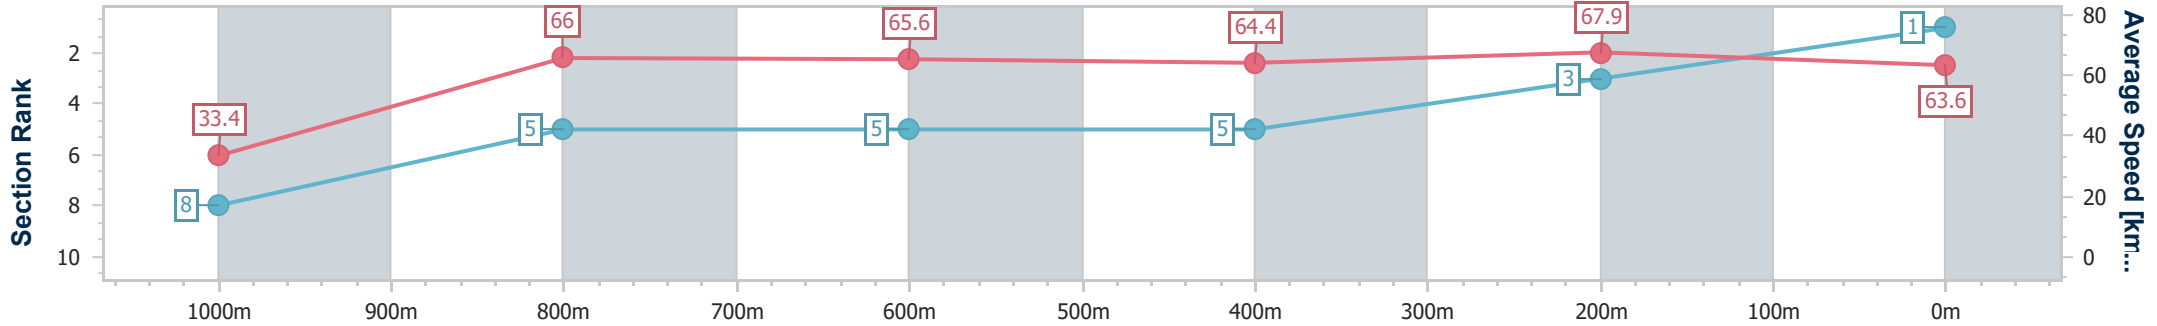

Horse/Jockey Name	Shapin Power
Final Rank	1
Fastest Section Time (Section)	0:05.41 (Overall)
Top Speed [km/h] (Section)	69.0 (400m)
Race State	Finished

Doomben QLD Professional
Race 3: SPRING CARNIVAL ON SALE NOW Class 1 Plate - 1050m
20 September 2023 - 13:44
Track Rating: Good 3, Weather: Overcast, Rail Position: +9.5m Entire Course

BRISBANE
RACING CLUB

Section	Overall	1000m	800m	600m	400m	200m
Section Times	1:00.44 [1] (0:05.41)	0:55.03 [8] (0:10.96)	0:44.07 [5] (0:11.01)	0:33.06 [5] (0:11.15)	0:21.91 [5] (0:10.58)	0:11.33 [3] (0:11.33)
Average Speed [km/h]	33.4	66.0	65.6	64.4	67.9	63.6
Top Speed [km/h]	57.1	68.2	67.4	65.4	69.0	68.1
Avg. Dist. to Rail [m]	3.9	1.6	0.8	0.6	1.0	1.2
Avg. Stride Freq. [Hz]	2.1	2.5	2.4	2.3	2.4	2.4
Avg. Stride Length [m]	4.4	7.3	7.7	7.6	7.7	7.4

- [ ] Ranking at each section and finish
- -.-.- No data available at this section
- NA No data available