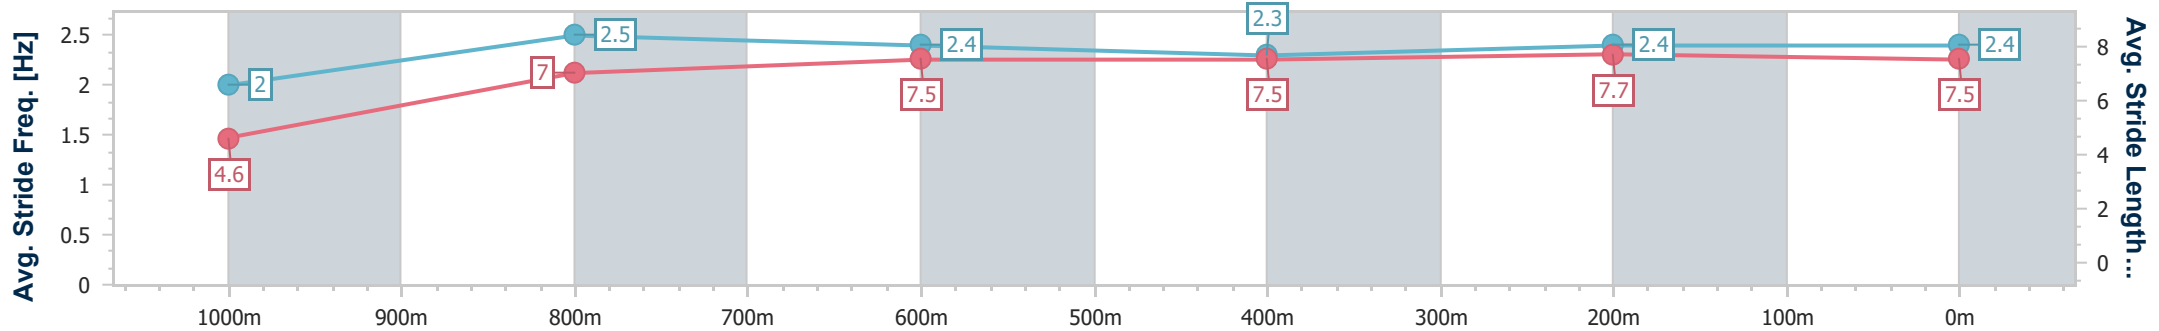

Horse/Jockey Name	It'smemario
Final Rank	2
Fastest Section Time (Section)	0:05.35 (Overall)
Top Speed [km/h] (Section)	67.8 (400m)
Race State	Finished

Doomben QLD Professional
Race 3: SPRING CARNIVAL ON SALE NOW Class 1 Plate - 1050m
20 September 2023 - 13:44
Track Rating: Good 3, Weather: Overcast, Rail Position: +9.5m
Entire Course

BRISBANE
RACING CLUB

Section	Overall	1000m	800m	600m	400m	200m
Section Times	1:00.63 [2] (0:05.35)	0:55.28 [7] (0:11.43)	0:43.85 [8] (0:10.86)	0:32.99 [7] (0:11.06)	0:21.93 [6] (0:10.73)	0:11.20 [5] (0:11.20)
Average Speed [km/h]	33.5	63.6	66.9	65.0	67.1	64.3
Top Speed [km/h]	56.4	66.7	67.4	67.0	67.8	66.4
Avg. Dist. to Rail [m]	7.3	3.6	1.3	0.5	0.4	2.0
Avg. Stride Freq. [Hz]	2.0	2.5	2.4	2.3	2.4	2.4
Avg. Stride Length [m]	4.6	7.0	7.5	7.5	7.7	7.5

- [ ] Ranking at each section and finish
- -.-.- No data available at this section
- NA No data available