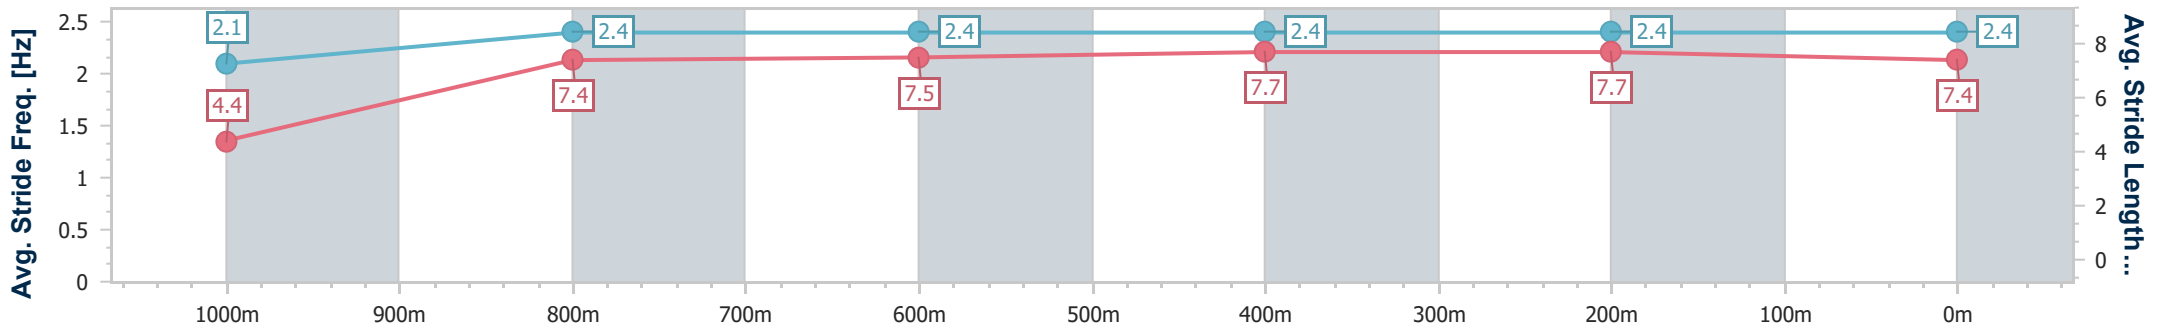

Horse/Jockey Name	Time To Testify
Final Rank	6
Fastest Section Time (Section)	0:05.32 (Overall)
Top Speed [km/h] (Section)	68.2 (400m)
Race State	Finished

Doomben QLD Professional
Race 3: SPRING CARNIVAL ON SALE NOW Class 1 Plate - 1050m
20 September 2023 - 13:44
Track Rating: Good 3, Weather: Overcast, Rail Position: +9.5m
Entire Course

BRISBANE
RACING CLUB

Section	Overall	1000m	800m	600m	400m	200m
Section Times	1:01.22 [6] (0:05.32)	0:55.90 [6] (0:11.46)	0:44.44 [7] (0:11.07)	0:33.37 [8] (0:10.89)	0:22.48 [7] (0:10.88)	0:11.60 [6] (0:11.60)
Average Speed [km/h]	34.1	63.1	65.2	66.6	66.8	62.2
Top Speed [km/h]	54.3	66.8	66.8	67.1	68.2	64.9
Avg. Dist. to Rail [m]	6.9	2.4	0.9	1.3	6.3	6.7
Avg. Stride Freq. [Hz]	2.1	2.4	2.4	2.4	2.4	2.4
Avg. Stride Length [m]	4.4	7.4	7.5	7.7	7.7	7.4

- [ ] Ranking at each section and finish
- -.-.- No data available at this section
- NA No data available