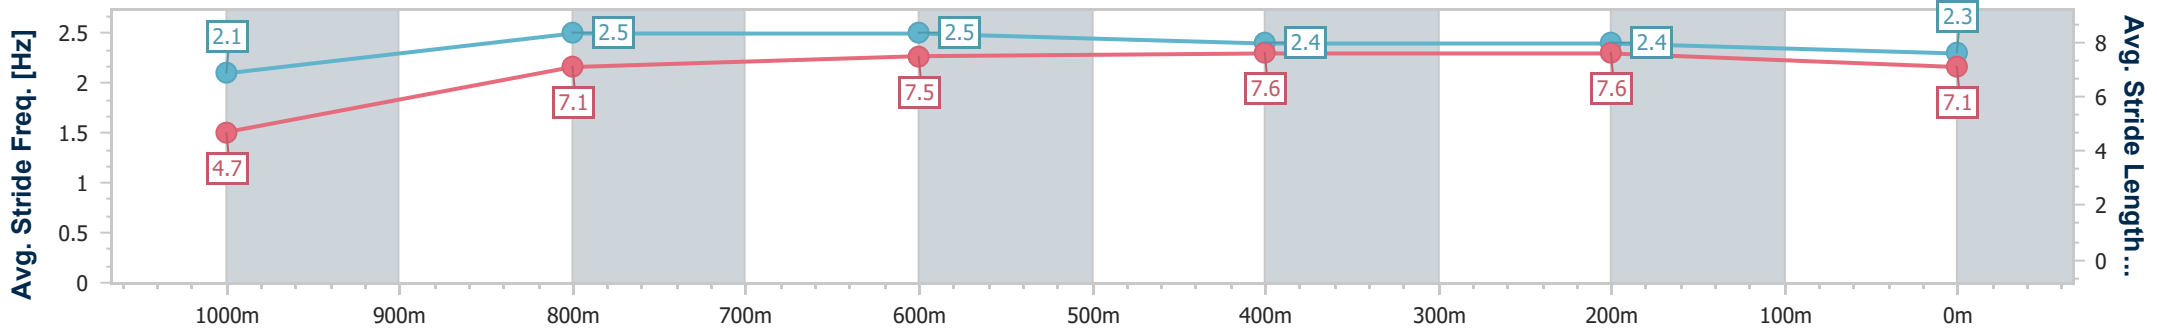

Horse/Jockey Name	Helikedempretty
Final Rank	4
Fastest Section Time (Section)	0:04.96 (Overall)
Top Speed [km/h] (Section)	70.4 (800m)
Race State	Finished

Doomben QLD Professional
Race 3: SPRING CARNIVAL ON SALE NOW Class 1 Plate - 1050m
20 September 2023 - 13:44
Track Rating: Good 3, Weather: Overcast, Rail Position: +9.5m
Entire Course

BRISBANE
RACING CLUB

Section	Overall	1000m	800m	600m	400m	200m
Section Times	1:01.15 [4] (0:04.96)	0:56.19 [1] (0:11.31)	0:44.88 [3] (0:10.71)	0:34.17 [2] (0:11.05)	0:23.12 [2] (0:11.00)	0:12.12 [1] (0:12.12)
Average Speed [km/h]	36.1	64.7	68.5	65.6	65.5	59.5
Top Speed [km/h]	57.8	68.4	70.4	65.9	67.4	65.0
Avg. Dist. to Rail [m]	5.1	4.5	3.9	1.6	1.3	2.0
Avg. Stride Freq. [Hz]	2.1	2.5	2.5	2.4	2.4	2.3
Avg. Stride Length [m]	4.7	7.1	7.5	7.6	7.6	7.1

- [ ] Ranking at each section and finish
- -.-.- No data available at this section
- NA No data available