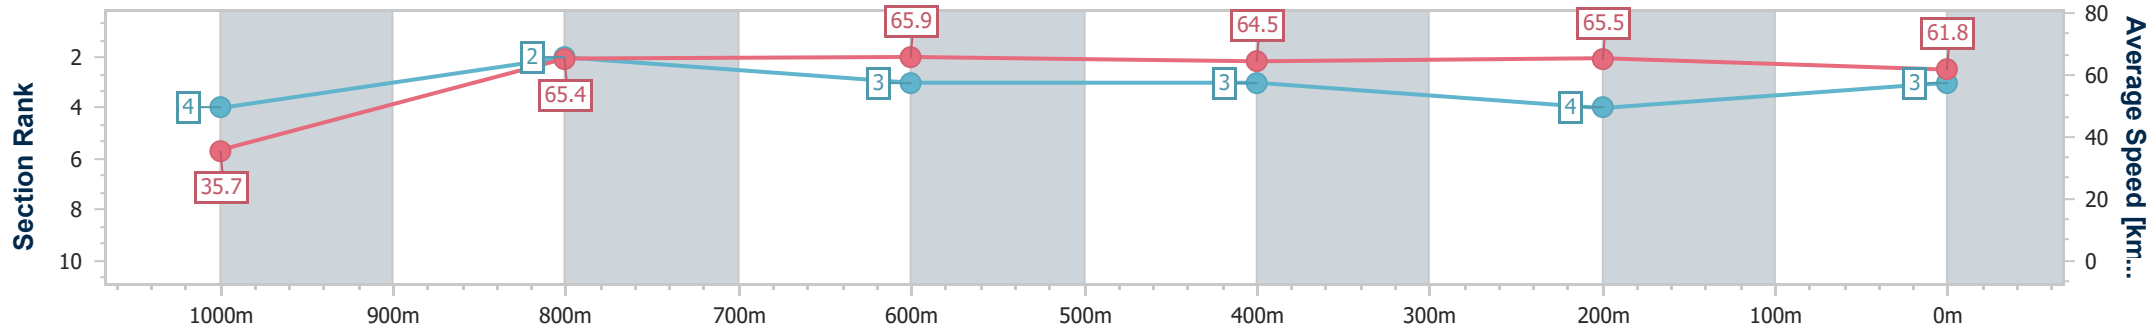

Section	Overall	1000m	800m	600m	400m	200m
Section Times	1:00.93 [3] (0:05.04)	0:55.89 [4] (0:11.08)	0:44.81 [2] (0:10.98)	0:33.83 [3] (0:11.17)	0:22.66 [3] (0:11.00)	0:11.66 [4] (0:11.66)
Average Speed [km/h]	35.7	65.4	65.9	64.5	65.5	61.8
Top Speed [km/h]	58.0	66.9	66.7	64.9	66.9	65.2
Avg. Dist. to Rail [m]	2.8	1.8	1.2	0.3	1.5	3.2
Avg. Stride Freq. [Hz]	2.0	2.5	2.4	2.4	2.4	2.3
Avg. Stride Length [m]	4.8	7.1	7.2	7.5	7.6	7.3