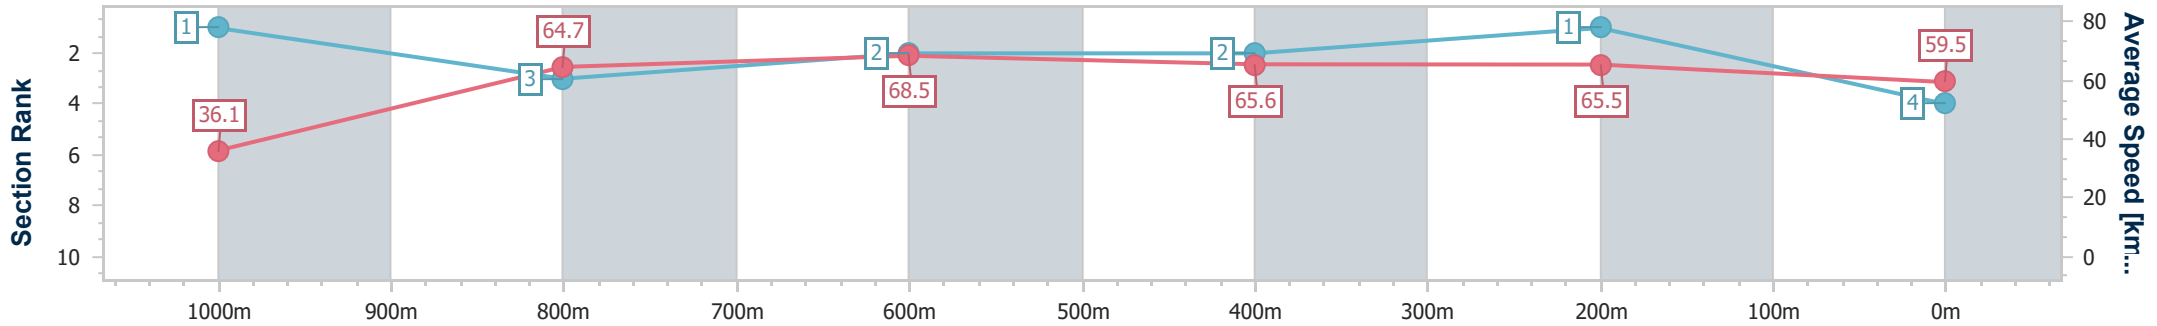

Horse/Jockey Name	Helikedempretty
Final Rank	4
Fastest Section Time (Section)	0:04.96 (Overall)
Top Speed [km/h] (Section)	70.4 (800m)
Race State	Finished

Doomben QLD Professional
Race 3: SPRING CARNIVAL ON SALE NOW Class 1 Plate - 1050m
20 September 2023 - 13:44
Track Rating: Good 3, Weather: Overcast, Rail Position: +9.5m
Entire Course

BRISBANE
RACING CLUB

Section	Overall	1000m	800m	600m	400m	200m
Section Times	1:01.15 [4] (0:04.96)	0:56.19 [1] (0:11.31)	0:44.88 [3] (0:10.71)	0:34.17 [2] (0:11.05)	0:23.12 [2] (0:11.00)	0:12.12 [1] (0:12.12)
Average Speed [km/h]	36.1	64.7	68.5	65.6	65.5	59.5
Top Speed [km/h]	57.8	68.4	70.4	65.9	67.4	65.0
Avg. Dist. to Rail [m]	5.1	4.5	3.9	1.6	1.3	2.0
Avg. Stride Freq. [Hz]	2.1	2.5	2.5	2.4	2.4	2.3
Avg. Stride Length [m]	4.7	7.1	7.5	7.6	7.6	7.1

- [ ] Ranking at each section and finish
- -.-.- No data available at this section
- NA No data available