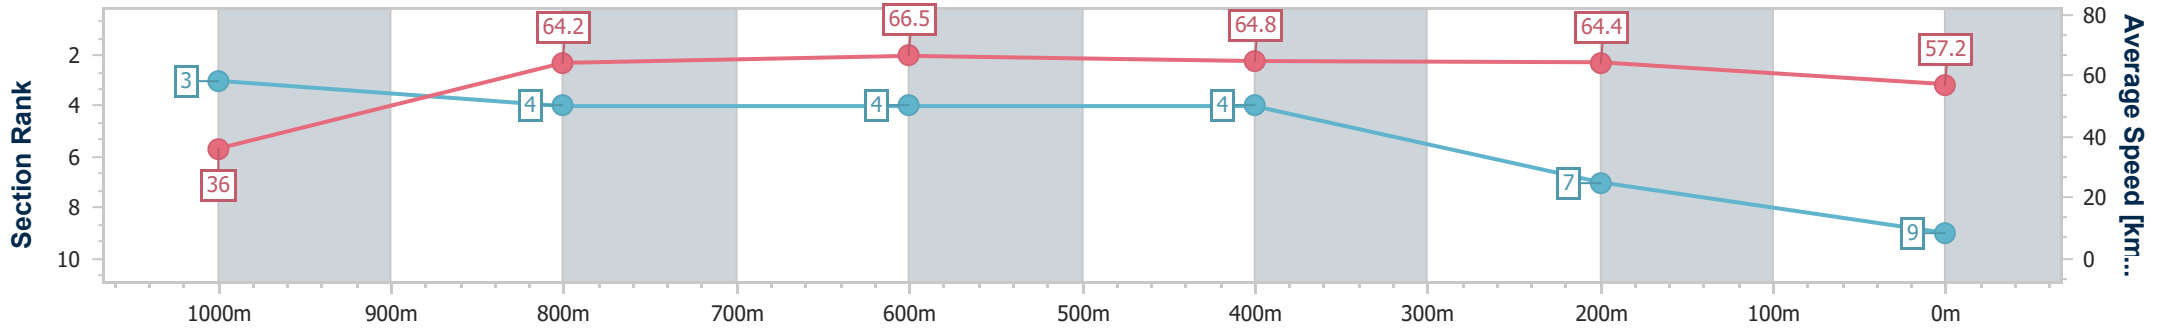

Horse/Jockey Name	Instant Response
Final Rank	9
Fastest Section Time (Section)	0:05.00 (Overall)
Top Speed [km/h] (Section)	67.8 (800m)
Race State	Finished

Doomben QLD Professional
Race 3: SPRING CARNIVAL ON SALE NOW Class 1 Plate - 1050m
20 September 2023 - 13:44
Track Rating: Good 3, Weather: Overcast, Rail Position: +9.5m
Entire Course

BRISBANE
RACING CLUB

Section	Overall	1000m	800m	600m	400m	200m
Section Times	1:02.23 [9] (0:05.00)	0:57.23 [3] (0:11.33)	0:45.90 [4] (0:10.90)	0:35.00 [4] (0:11.20)	0:23.80 [4] (0:11.22)	0:12.58 [7] (0:12.58)
Average Speed [km/h]	36.0	64.2	66.5	64.8	64.4	57.2
Top Speed [km/h]	58.0	67.0	67.8	65.9	65.5	62.7
Avg. Dist. to Rail [m]	3.3	2.7	1.7	1.2	2.8	3.5
Avg. Stride Freq. [Hz]	2.2	2.5	2.4	2.4	2.3	2.3
Avg. Stride Length [m]	4.5	7.0	7.6	7.5	7.7	7.1

- [ ] Ranking at each section and finish
- -.-.- No data available at this section
- NA No data available