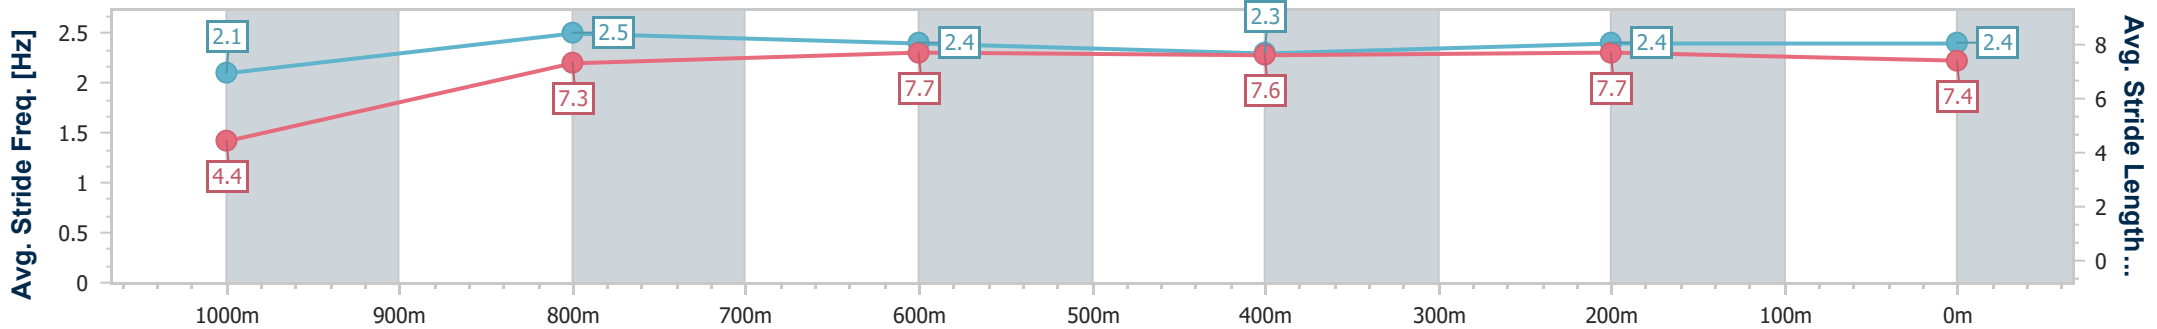

Horse/Jockey Name	Shapin Power
Final Rank	1
Fastest Section Time (Section)	0:05.41 (Overall)
Top Speed [km/h] (Section)	69.0 (400m)
Race State	Finished

Doomben QLD Professional
Race 3: SPRING CARNIVAL ON SALE NOW Class 1 Plate - 1050m
20 September 2023 - 13:44
Track Rating: Good 3, Weather: Overcast, Rail Position: +9.5m Entire Course

BRISBANE
RACING CLUB

Section	Overall	1000m	800m	600m	400m	200m
Section Times	1:00.44 [1] (0:05.41)	0:55.03 [8] (0:10.96)	0:44.07 [5] (0:11.01)	0:33.06 [5] (0:11.15)	0:21.91 [5] (0:10.58)	0:11.33 [3] (0:11.33)
Average Speed [km/h]	33.4	66.0	65.6	64.4	67.9	63.6
Top Speed [km/h]	57.1	68.2	67.4	65.4	69.0	68.1
Avg. Dist. to Rail [m]	3.9	1.6	0.8	0.6	1.0	1.2
Avg. Stride Freq. [Hz]	2.1	2.5	2.4	2.3	2.4	2.4
Avg. Stride Length [m]	4.4	7.3	7.7	7.6	7.7	7.4

- [ ] Ranking at each section and finish
- -.-.- No data available at this section
- NA No data available