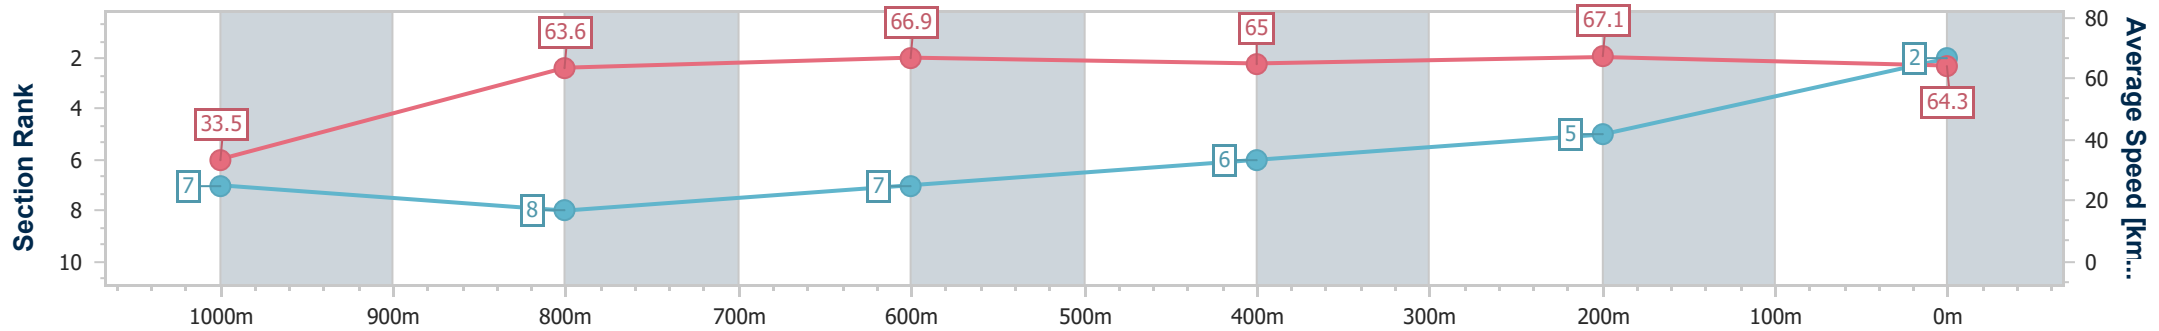

Horse/Jockey Name	It'smemario
Final Rank	2
Fastest Section Time (Section)	0:05.35 (Overall)
Top Speed [km/h] (Section)	67.8 (400m)
Race State	Finished

Doomben QLD Professional
Race 3: SPRING CARNIVAL ON SALE NOW Class 1 Plate - 1050m
20 September 2023 - 13:44
Track Rating: Good 3, Weather: Overcast, Rail Position: +9.5m
Entire Course

BRISBANE
RACING CLUB

Section	Overall	1000m	800m	600m	400m	200m
Section Times	1:00.63 [2] (0:05.35)	0:55.28 [7] (0:11.43)	0:43.85 [8] (0:10.86)	0:32.99 [7] (0:11.06)	0:21.93 [6] (0:10.73)	0:11.20 [5] (0:11.20)
Average Speed [km/h]	33.5	63.6	66.9	65.0	67.1	64.3
Top Speed [km/h]	56.4	66.7	67.4	67.0	67.8	66.4
Avg. Dist. to Rail [m]	7.3	3.6	1.3	0.5	0.4	2.0
Avg. Stride Freq. [Hz]	2.0	2.5	2.4	2.3	2.4	2.4
Avg. Stride Length [m]	4.6	7.0	7.5	7.5	7.7	7.5

- [ ] Ranking at each section and finish
- -.-.- No data available at this section
- NA No data available