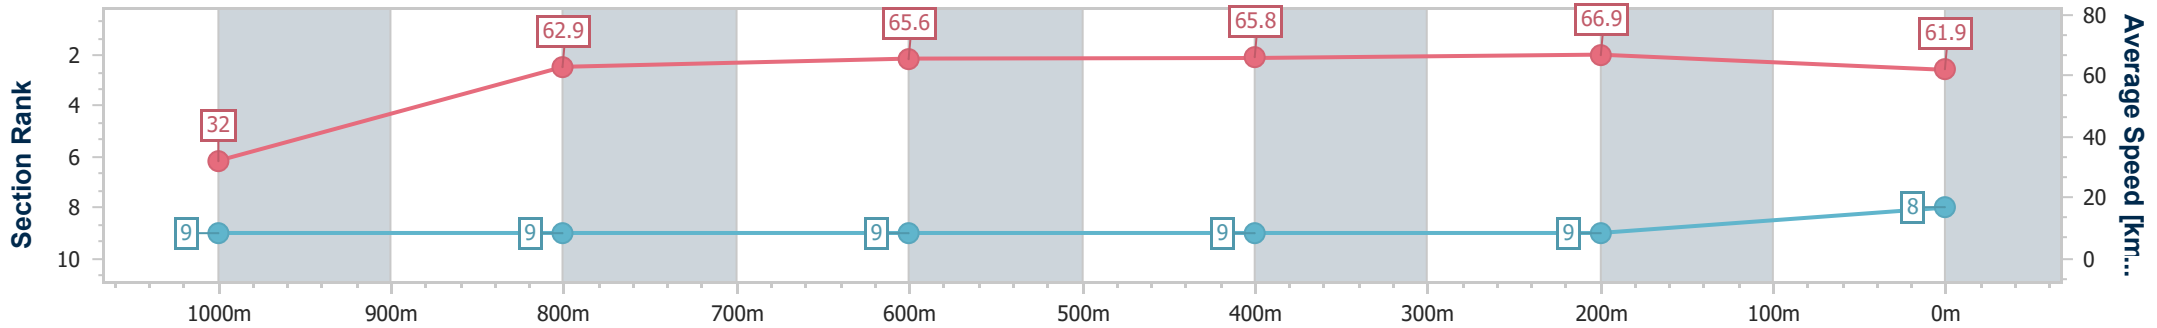

Horse/Jockey Name	Blue Smartie
Final Rank	8
Fastest Section Time (Section)	0:05.64 (Overall)
Top Speed [km/h] (Section)	67.9 (400m)
Race State	Finished

Doomben QLD Professional
Race 3: SPRING CARNIVAL ON SALE NOW Class 1 Plate - 1050m
20 September 2023 - 13:44
Track Rating: Good 3, Weather: Overcast, Rail Position: +9.5m
Entire Course

BRISBANE
RACING CLUB

Section	Overall	1000m	800m	600m	400m	200m
Section Times	1:01.47 [8] (0:05.64)	0:55.83 [9] (0:11.49)	0:44.34 [9] (0:11.02)	0:33.32 [9] (0:10.95)	0:22.37 [9] (0:10.75)	0:11.62 [9] (0:11.62)
Average Speed [km/h]	32.0	62.9	65.6	65.8	66.9	61.9
Top Speed [km/h]	52.2	66.7	66.9	67.3	67.9	66.6
Avg. Dist. to Rail [m]	8.6	2.0	1.0	0.2	0.4	1.4
Avg. Stride Freq. [Hz]	1.9	2.4	2.4	2.4	2.4	2.3
Avg. Stride Length [m]	4.7	7.1	7.5	7.5	7.5	7.4

- [ ] Ranking at each section and finish
- -.-.- No data available at this section
- NA No data available