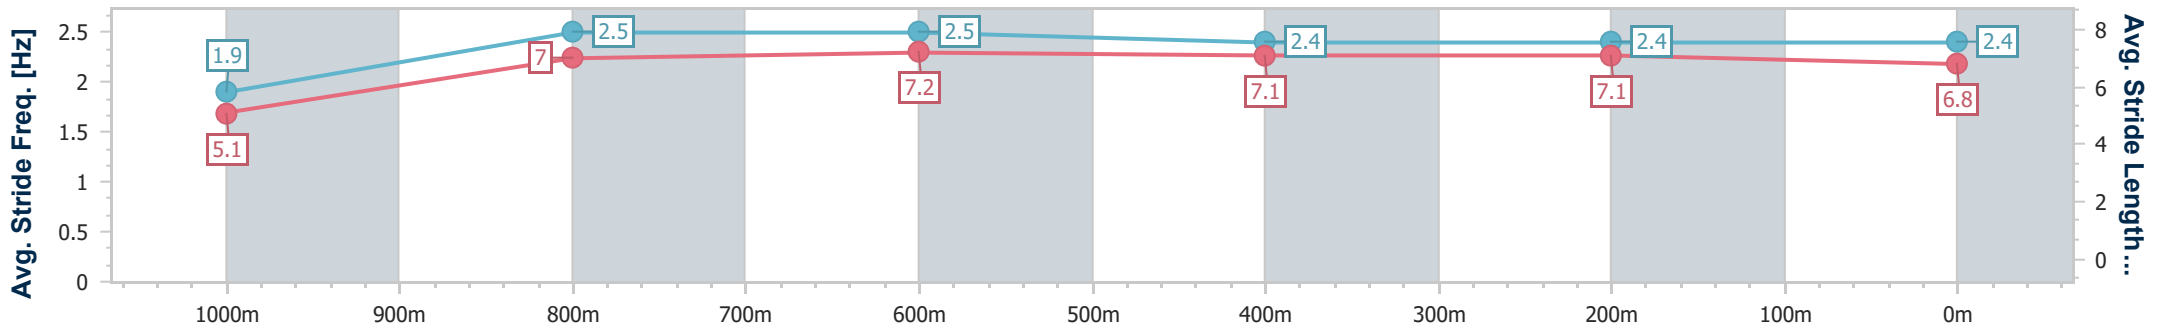

Horse/Jockey Name	Verge
Final Rank	5
Fastest Section Time (Section)	0:04.97 (Overall)
Top Speed [km/h] (Section)	67.2 (800m)
Race State	Finished

Doomben QLD Professional
Race 3: SPRING CARNIVAL ON SALE NOW Class 1 Plate - 1050m

20 September 2023 - 13:44
Track Rating: Good 3, Weather: Overcast, Rail Position: +9.5m
Entire Course

BRISBANE
RACING CLUB

Section	Overall	1000m	800m	600m	400m	200m
Section Times	1:01.20 [5] (0:04.97)	0:56.23 [2] (0:11.08)	0:45.15 [1] (0:10.83)	0:34.32 [1] (0:11.11)	0:23.21 [1] (0:11.06)	0:12.15 [2] (0:12.15)
Average Speed [km/h]	36.2	65.0	66.3	64.8	65.0	59.2
Top Speed [km/h]	58.3	67.1	67.2	66.2	65.9	63.5
Avg. Dist. to Rail [m]	1.2	0.5	0.4	0.2	0.5	0.5
Avg. Stride Freq. [Hz]	1.9	2.5	2.5	2.4	2.4	2.4
Avg. Stride Length [m]	5.1	7.0	7.2	7.1	7.1	6.8

- [ ] Ranking at each section and finish
- -.-.- No data available at this section
- NA No data available