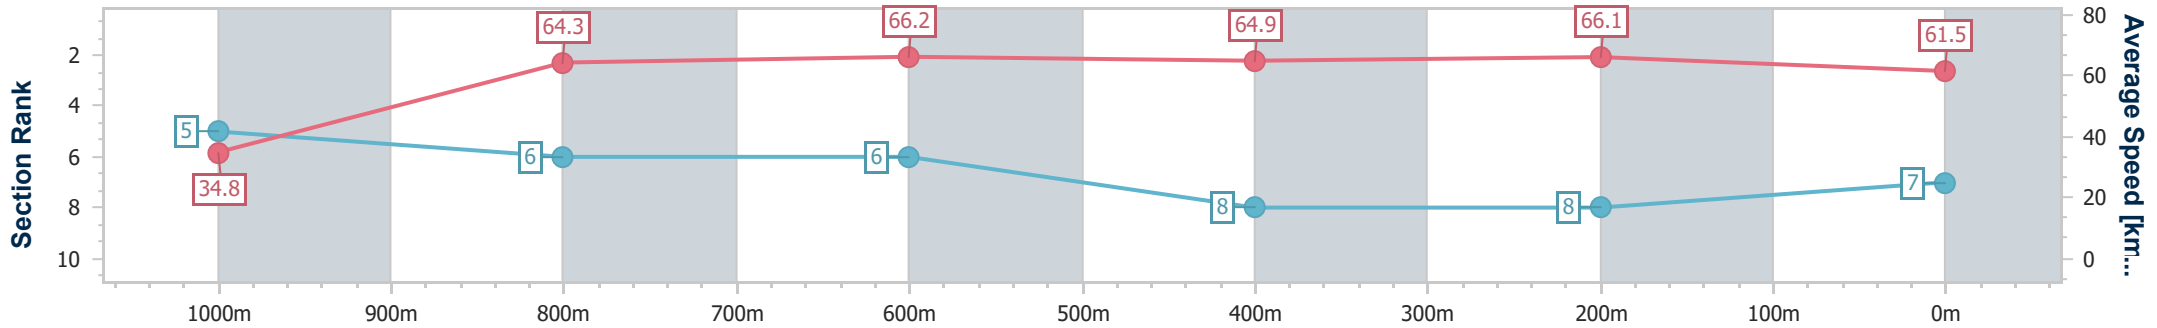

Horse/Jockey Name	Miss Helmut
Final Rank	7
Fastest Section Time (Section)	0:05.19 (Overall)
Top Speed [km/h] (Section)	68.1 (800m)
Race State	Finished

Doomben QLD Professional
Race 3: SPRING CARNIVAL ON SALE NOW Class 1 Plate - 1050m
20 September 2023 - 13:44
Track Rating: Good 3, Weather: Overcast, Rail Position: +9.5m
Entire Course

BRISBANE
RACING CLUB

Section	Overall	1000m	800m	600m	400m	200m								
Section Times	1:01.46 [7] (0:05.19)	0:56.27 [5] (0:11.32)	0:44.95 [6] (0:11.06)	0:33.89 [6] (0:11.20)	0:22.69 [8] (0:10.99)	0:11.70 [8] (0:11.70)								
Average Speed [km/h]	34.8	64.3	66.2	64.9	66.1	61.5								
Top Speed [km/h]	56.6	67.5	68.1	65.9	67.8	66.4								
Avg. Dist. to Rail [m]	5.8	2.9	3.3	2.0	6.0	5.8								
Avg. Stride Freq. [Hz]	2.1	2.4	2.4	2.3	2.1	2.3								
Avg. Stride Length [m]	4.5	7.3	7.6	7.6	8.6	7.2								

- [ ] Ranking at each section and finish
- -.-.- No data available at this section
- NA No data available