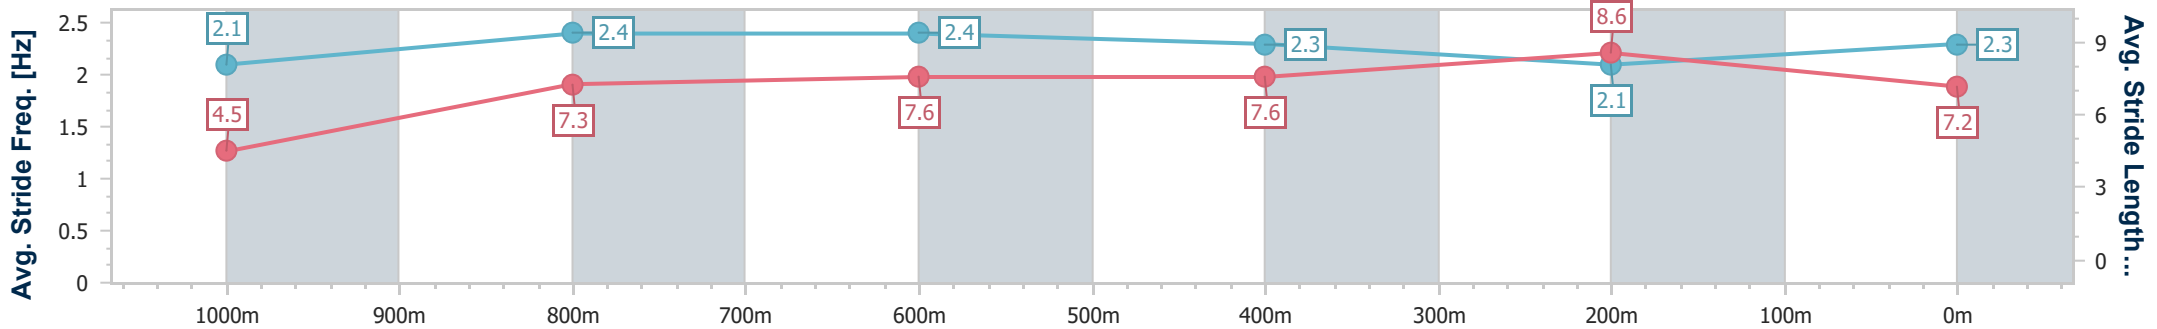

Horse/Jockey Name	Miss Helmut
Final Rank	7
Fastest Section Time (Section)	0:05.19 (Overall)
Top Speed [km/h] (Section)	68.1 (800m)
Race State	Finished

Doomben QLD Professional
Race 3: SPRING CARNIVAL ON SALE NOW Class 1 Plate - 1050m
20 September 2023 - 13:44
Track Rating: Good 3, Weather: Overcast, Rail Position: +9.5m
Entire Course

BRISBANE
RACING CLUB

Section	Overall	1000m	800m	600m	400m	200m								
Section Times	1:01.46 [7] (0:05.19)	0:56.27 [5] (0:11.32)	0:44.95 [6] (0:11.06)	0:33.89 [6] (0:11.20)	0:22.69 [8] (0:10.99)	0:11.70 [8] (0:11.70)								
Average Speed [km/h]	34.8	64.3	66.2	64.9	66.1	61.5								
Top Speed [km/h]	56.6	67.5	68.1	65.9	67.8	66.4								
Avg. Dist. to Rail [m]	5.8	2.9	3.3	2.0	6.0	5.8								
Avg. Stride Freq. [Hz]	2.1	2.4	2.4	2.3	2.1	2.3								
Avg. Stride Length [m]	4.5	7.3	7.6	7.6	8.6	7.2								

- [ ] Ranking at each section and finish
- -.-.- No data available at this section
- NA No data available