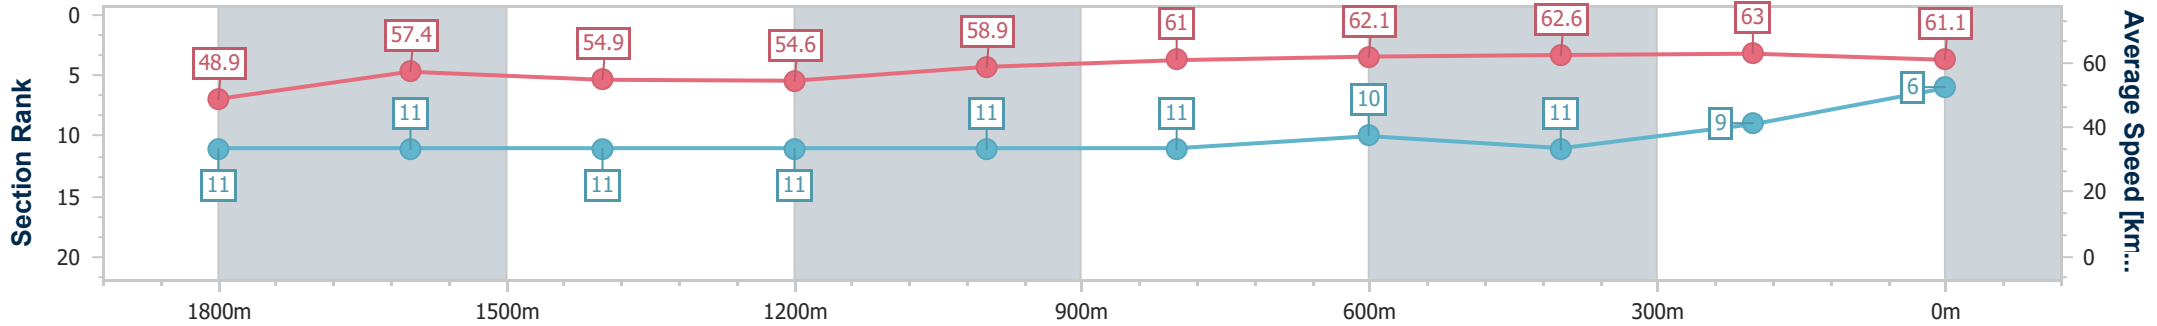

Horse/Jockey Name	Tuki Twelve
Final Rank	6
Fastest Section Time (Section)	0:11.47 (400m)
Top Speed [km/h] (Section)	63.8 (600m)
Race State	Finished

Doomben QLD Professional
Race 7: ENCRYPTION CHAMPION QLD 1ST SEASON SIRE
Class 2 Handicap - 2060m
20 September 2023 - 16:03
Track Rating: Good 3, Weather: Overcast, Rail Position: +9.5m
Entire Course

BRISBANE
RACING CLUB

Section	Overall	1800m	1600m	1400m	1200m	1000m	800m	600m	400m	200m
Section Times	2:08.57 [6] (0:19.17)	1:49.40 [11] (0:12.38)	1:37.02 [11] (0:13.08)	1:23.94 [11] (0:13.23)	1:10.71 [11] (0:12.23)	0:58.48 [11] (0:11.85)	0:46.63 [11] (0:11.69)	0:34.94 [10] (0:11.67)	0:23.27 [11] (0:11.47)	0:11.80 [9] (0:11.80)
Average Speed [km/h]	48.9	57.4	54.9	54.6	58.9	61.0	62.1	62.6	63.0	61.1
Top Speed [km/h]	59.1	58.2	57.6	56.8	60.4	61.8	63.7	63.8	63.5	63.8
Avg. Dist. to Rail [m]	5.1	2.0	0.5	0.4	1.3	1.2	2.1	2.4	2.8	4.8
Avg. Stride Freq. [Hz]	2.1	2.2	2.1	2.1	2.1	2.2	2.2	2.2	2.2	2.3
Avg. Stride Length [m]	6.4	7.3	7.0	7.1	7.3	7.4	7.6	7.5	7.7	7.5

- [ ] Ranking at each section and finish
- -.-.- No data available at this section
- NA No data available