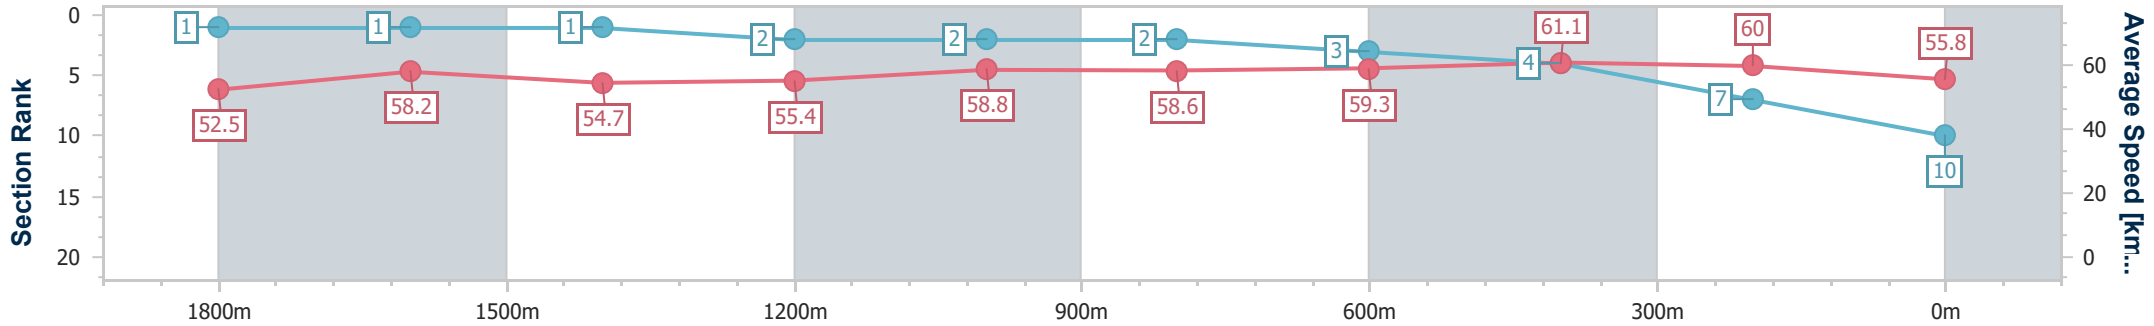

Horse/Jockey Name	Hector Sagoa
Final Rank	10
Fastest Section Time (Section)	0:11.75 (600m)
Top Speed [km/h] (Section)	64.9 (Overall)
Race State	Finished

Doomben QLD Professional
Race 7: ENCRYPTION CHAMPION QLD 1ST SEASON SIRE
Class 2 Handicap - 2060m
20 September 2023 - 16:03
Track Rating: Good 3, Weather: Overcast, Rail Position: +9.5m
Entire Course

BRISBANE
RACING CLUB

Section	Overall	1800m	1600m	1400m	1200m	1000m	800m	600m	400m	200m
Section Times	2:09.61 [10] (0:17.85)	1:51.76 [1] (0:12.24)	1:39.52 [1] (0:13.10)	1:26.42 [1] (0:13.01)	1:13.41 [2] (0:12.24)	1:01.17 [2] (0:12.35)	0:48.82 [2] (0:12.19)	0:36.63 [3] (0:11.75)	0:24.88 [4] (0:11.97)	0:12.91 [7] (0:12.91)
Average Speed [km/h]	52.5	58.2	54.7	55.4	58.8	58.6	59.3	61.1	60.0	55.8
Top Speed [km/h]	64.9	60.7	58.3	57.8	60.1	60.3	61.3	62.5	61.5	58.7
Avg. Dist. to Rail [m]	6.5	1.5	1.4	1.0	1.3	1.4	0.8	0.6	0.5	0.5
Avg. Stride Freq. [Hz]	2.4	2.4	2.3	2.3	2.3	2.3	2.3	2.4	2.4	2.3
Avg. Stride Length [m]	6.0	6.8	6.7	6.8	7.0	7.1	7.1	7.0	7.0	6.7

- [ ] Ranking at each section and finish
- -.-.- No data available at this section
- NA No data available