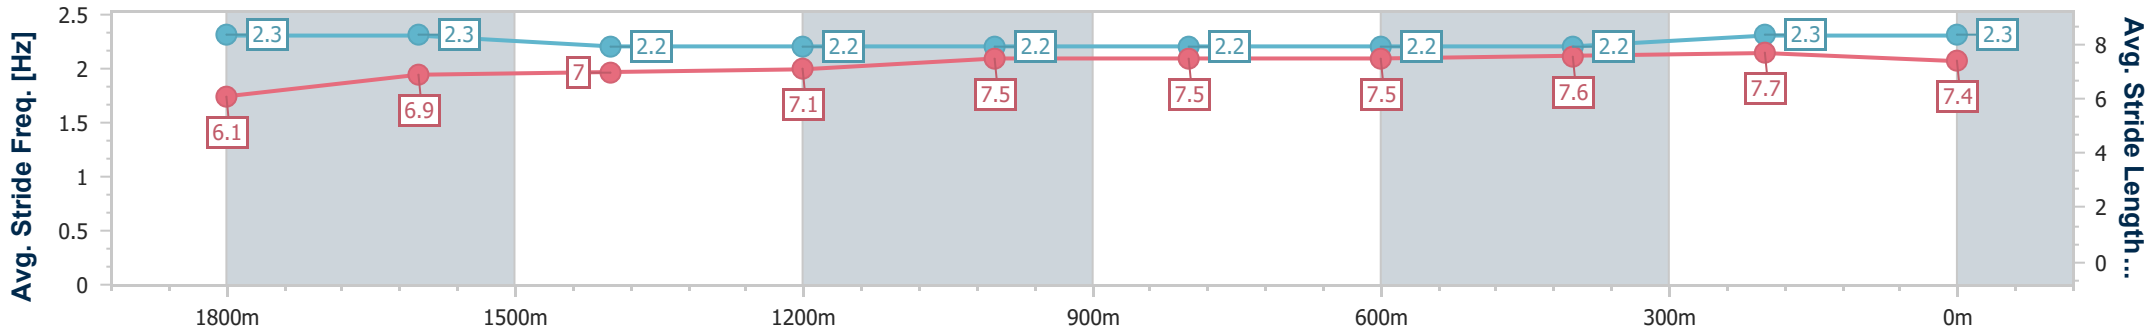

Horse/Jockey Name	Kureder
Final Rank	1
Fastest Section Time (Section)	0:11.32 (400m)
Top Speed [km/h] (Section)	66.0 (400m)
Race State	Finished

Doomben QLD Professional
Race 7: ENCRYPTION CHAMPION QLD 1ST SEASON SIRE
Class 2 Handicap - 2060m
20 September 2023 - 16:03
Track Rating: Good 3, Weather: Overcast, Rail Position: +9.5m
Entire Course

BRISBANE
RACING CLUB

Section	Overall	1800m	1600m	1400m	1200m	1000m	800m	600m	400m	200m			
Section Times	2:07.93 [1] (0:18.36)	1:49.57 [4] (0:12.18)	1:37.39 [4] (0:13.07)	1:24.32 [5] (0:13.00)	1:11.32 [5] (0:12.21)	0:59.11 [5] (0:12.19)	0:46.92 [5] (0:12.06)	0:34.86 [5] (0:11.72)	0:23.14 [6] (0:11.32)	0:11.82 [4] (0:11.82)			
Average Speed [km/h]	51.0	58.0	54.8	55.4	59.0	59.1	60.1	61.5	63.5	60.9			
Top Speed [km/h]	62.5	62.1	56.6	57.3	59.8	60.3	62.0	62.2	66.0	64.9			
Avg. Dist. to Rail [m]	1.3	2.7	1.7	0.6	0.8	0.8	1.2	0.4	0.8	1.7			
Avg. Stride Freq. [Hz]	2.3	2.3	2.2	2.2	2.2	2.2	2.2	2.2	2.3	2.3			
Avg. Stride Length [m]	6.1	6.9	7.0	7.1	7.5	7.5	7.5	7.6	7.7	7.4			

- [ ] Ranking at each section and finish
- -.-.- No data available at this section
- NA No data available