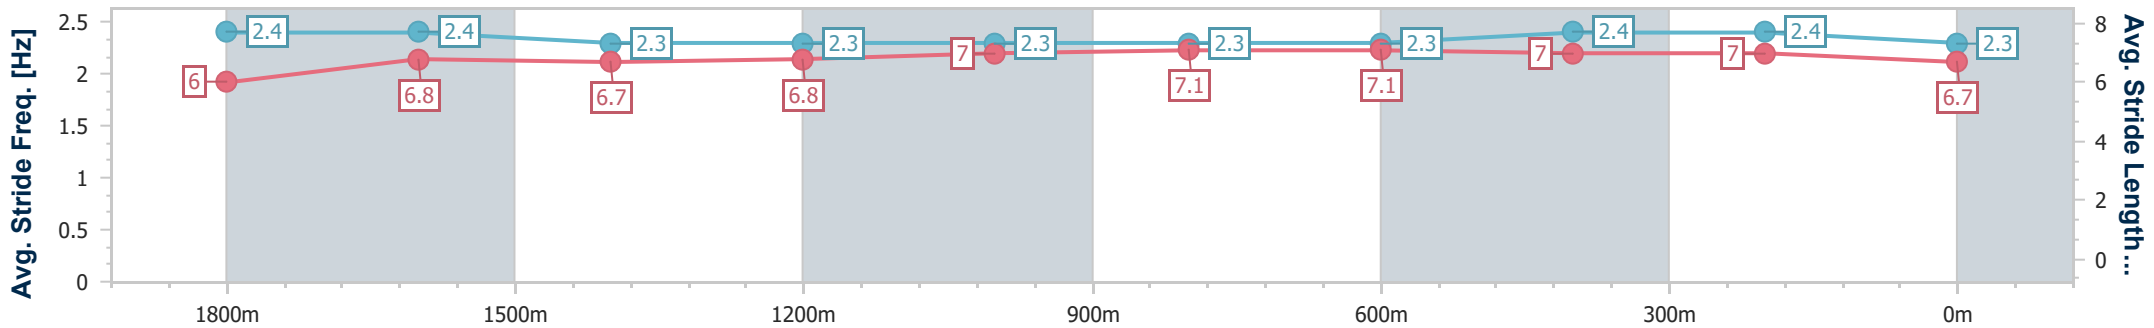

Horse/Jockey Name	Hector Sagoa
Final Rank	10
Fastest Section Time (Section)	0:11.75 (600m)
Top Speed [km/h] (Section)	64.9 (Overall)
Race State	Finished

Doomben QLD Professional
Race 7: ENCRYPTION CHAMPION QLD 1ST SEASON SIRE
Class 2 Handicap - 2060m
20 September 2023 - 16:03
Track Rating: Good 3, Weather: Overcast, Rail Position: +9.5m
Entire Course

BRISBANE
RACING CLUB

Section	Overall	1800m	1600m	1400m	1200m	1000m	800m	600m	400m	200m
Section Times	2:09.61 [10] (0:17.85)	1:51.76 [1] (0:12.24)	1:39.52 [1] (0:13.10)	1:26.42 [1] (0:13.01)	1:13.41 [2] (0:12.24)	1:01.17 [2] (0:12.35)	0:48.82 [2] (0:12.19)	0:36.63 [3] (0:11.75)	0:24.88 [4] (0:11.97)	0:12.91 [7] (0:12.91)
Average Speed [km/h]	52.5	58.2	54.7	55.4	58.8	58.6	59.3	61.1	60.0	55.8
Top Speed [km/h]	64.9	60.7	58.3	57.8	60.1	60.3	61.3	62.5	61.5	58.7
Avg. Dist. to Rail [m]	6.5	1.5	1.4	1.0	1.3	1.4	0.8	0.6	0.5	0.5
Avg. Stride Freq. [Hz]	2.4	2.4	2.3	2.3	2.3	2.3	2.3	2.4	2.4	2.3
Avg. Stride Length [m]	6.0	6.8	6.7	6.8	7.0	7.1	7.1	7.0	7.0	6.7

- [ ] Ranking at each section and finish
- -.-.- No data available at this section
- NA No data available