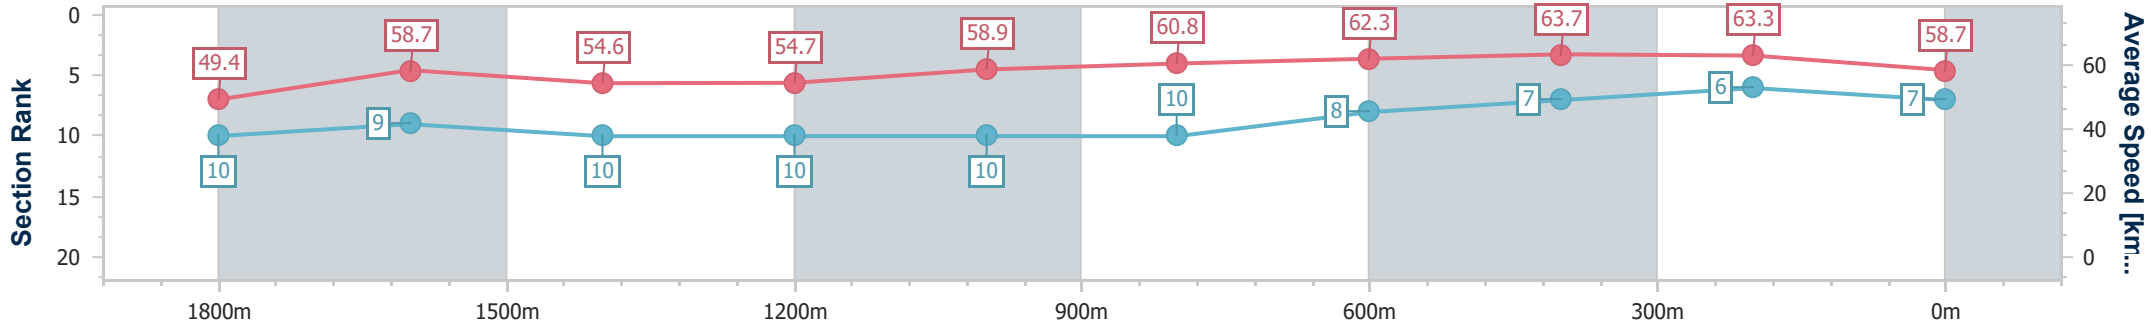

Horse/Jockey Name	Rocked
Final Rank	7
Fastest Section Time (Section)	0:11.46 (400m)
Top Speed [km/h] (Section)	65.3 (600m)
Race State	Finished

Doomben QLD Professional
Race 7: ENCRYPTION CHAMPION QLD 1ST SEASON SIRE
Class 2 Handicap - 2060m
20 September 2023 - 16:03
Track Rating: Good 3, Weather: Overcast, Rail Position: +9.5m
Entire Course

BRISBANE
RACING CLUB

Section	Overall	1800m	1600m	1400m	1200m	1000m	800m	600m	400m	200m			
Section Times	2:08.66 [7] (0:18.98)	1:49.68 [10] (0:12.17)	1:37.51 [9] (0:13.17)	1:24.34 [10] (0:13.21)	1:11.13 [10] (0:12.24)	0:58.89 [10] (0:11.90)	0:46.99 [10] (0:11.74)	0:35.25 [8] (0:11.52)	0:23.73 [7] (0:11.46)	0:12.27 [6] (0:12.27)			
Average Speed [km/h]	49.4	58.7	54.6	54.7	58.9	60.8	62.3	63.7	63.3	58.7			
Top Speed [km/h]	61.3	60.8	57.3	58.2	59.8	62.2	64.8	65.3	64.6	62.6			
Avg. Dist. to Rail [m]	3.4	1.0	0.6	0.8	1.7	2.0	3.0	3.3	4.8	7.4			
Avg. Stride Freq. [Hz]	2.2	2.3	2.2	2.2	2.2	2.2	2.3	2.4	2.4	2.3			
Avg. Stride Length [m]	6.3	7.2	7.0	7.0	7.5	7.6	7.5	7.4	7.4	7.2			

- [ ] Ranking at each section and finish
- -.-.- No data available at this section
- NA No data available