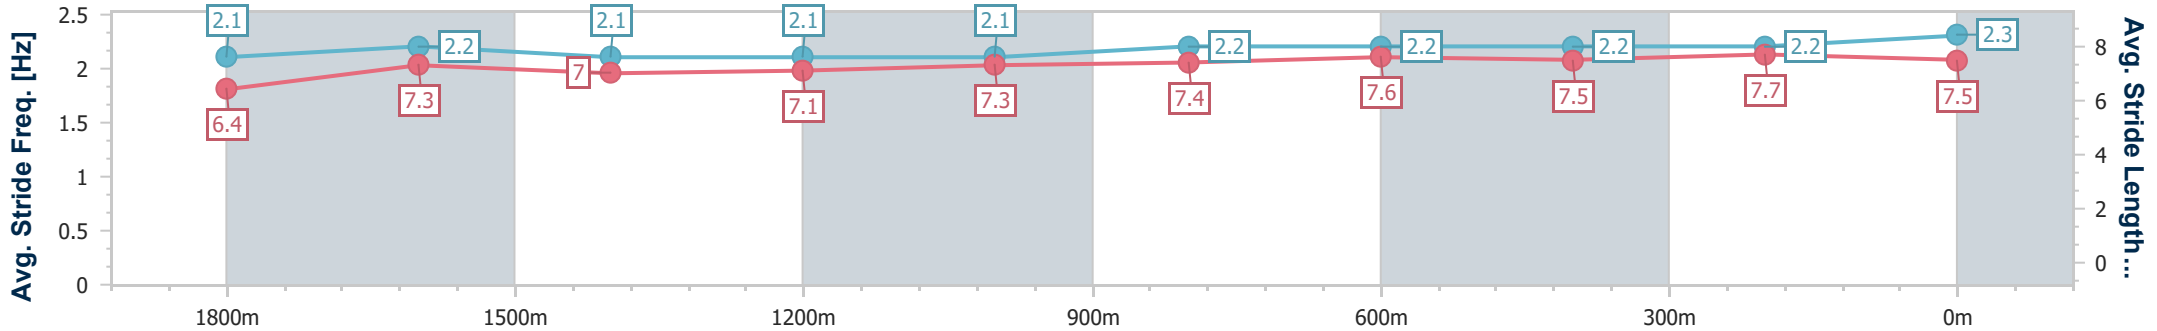

Horse/Jockey Name	Tuki Twelve
Final Rank	6
Fastest Section Time (Section)	0:11.47 (400m)
Top Speed [km/h] (Section)	63.8 (600m)
Race State	Finished

Doomben QLD Professional
Race 7: ENCRYPTION CHAMPION QLD 1ST SEASON SIRE
Class 2 Handicap - 2060m
20 September 2023 - 16:03
Track Rating: Good 3, Weather: Overcast, Rail Position: +9.5m
Entire Course

BRISBANE
RACING CLUB

Section	Overall	1800m	1600m	1400m	1200m	1000m	800m	600m	400m	200m
Section Times	2:08.57 [6] (0:19.17)	1:49.40 [11] (0:12.38)	1:37.02 [11] (0:13.08)	1:23.94 [11] (0:13.23)	1:10.71 [11] (0:12.23)	0:58.48 [11] (0:11.85)	0:46.63 [11] (0:11.69)	0:34.94 [10] (0:11.67)	0:23.27 [11] (0:11.47)	0:11.80 [9] (0:11.80)
Average Speed [km/h]	48.9	57.4	54.9	54.6	58.9	61.0	62.1	62.6	63.0	61.1
Top Speed [km/h]	59.1	58.2	57.6	56.8	60.4	61.8	63.7	63.8	63.5	63.8
Avg. Dist. to Rail [m]	5.1	2.0	0.5	0.4	1.3	1.2	2.1	2.4	2.8	4.8
Avg. Stride Freq. [Hz]	2.1	2.2	2.1	2.1	2.1	2.2	2.2	2.2	2.2	2.3
Avg. Stride Length [m]	6.4	7.3	7.0	7.1	7.3	7.4	7.6	7.5	7.7	7.5

- [ ] Ranking at each section and finish
- -.-.- No data available at this section
- NA No data available