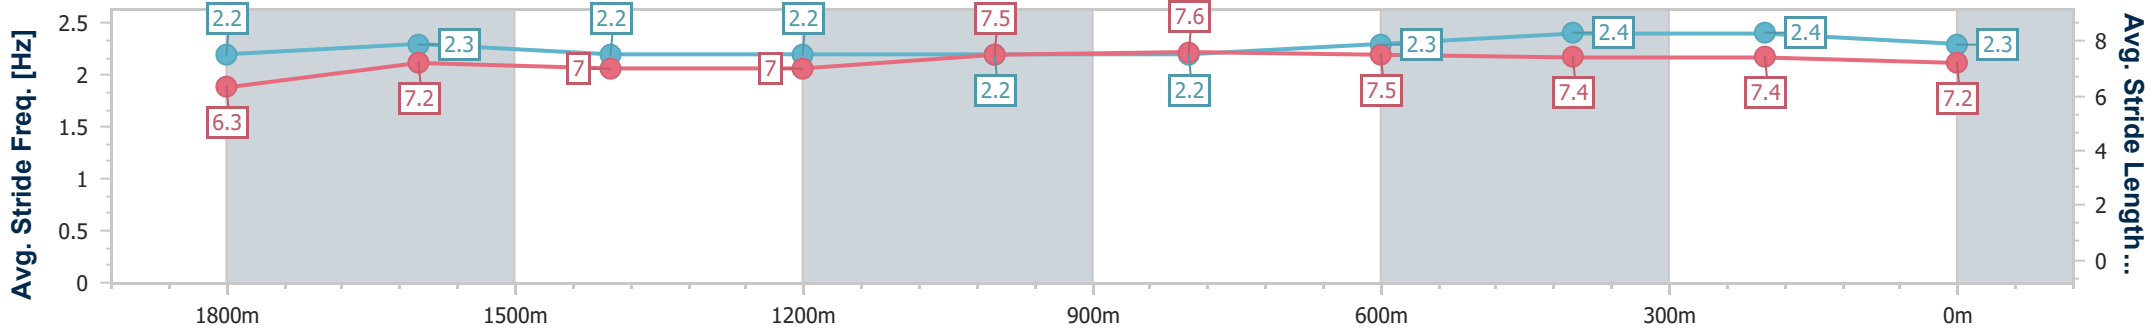

Horse/Jockey Name	Rocked
Final Rank	7
Fastest Section Time (Section)	0:11.46 (400m)
Top Speed [km/h] (Section)	65.3 (600m)
Race State	Finished

Doomben QLD Professional
Race 7: ENCRYPTION CHAMPION QLD 1ST SEASON SIRE
Class 2 Handicap - 2060m
20 September 2023 - 16:03
Track Rating: Good 3, Weather: Overcast, Rail Position: +9.5m
Entire Course

BRISBANE
RACING CLUB

Section	Overall	1800m	1600m	1400m	1200m	1000m	800m	600m	400m	200m			
Section Times	2:08.66 [7] (0:18.98)	1:49.68 [10] (0:12.17)	1:37.51 [9] (0:13.17)	1:24.34 [10] (0:13.21)	1:11.13 [10] (0:12.24)	0:58.89 [10] (0:11.90)	0:46.99 [10] (0:11.74)	0:35.25 [8] (0:11.52)	0:23.73 [7] (0:11.46)	0:12.27 [6] (0:12.27)			
Average Speed [km/h]	49.4	58.7	54.6	54.7	58.9	60.8	62.3	63.7	63.3	58.7			
Top Speed [km/h]	61.3	60.8	57.3	58.2	59.8	62.2	64.8	65.3	64.6	62.6			
Avg. Dist. to Rail [m]	3.4	1.0	0.6	0.8	1.7	2.0	3.0	3.3	4.8	7.4			
Avg. Stride Freq. [Hz]	2.2	2.3	2.2	2.2	2.2	2.2	2.3	2.4	2.4	2.3			
Avg. Stride Length [m]	6.3	7.2	7.0	7.0	7.5	7.6	7.5	7.4	7.4	7.2			

- [ ] Ranking at each section and finish
- -.-.- No data available at this section
- NA No data available