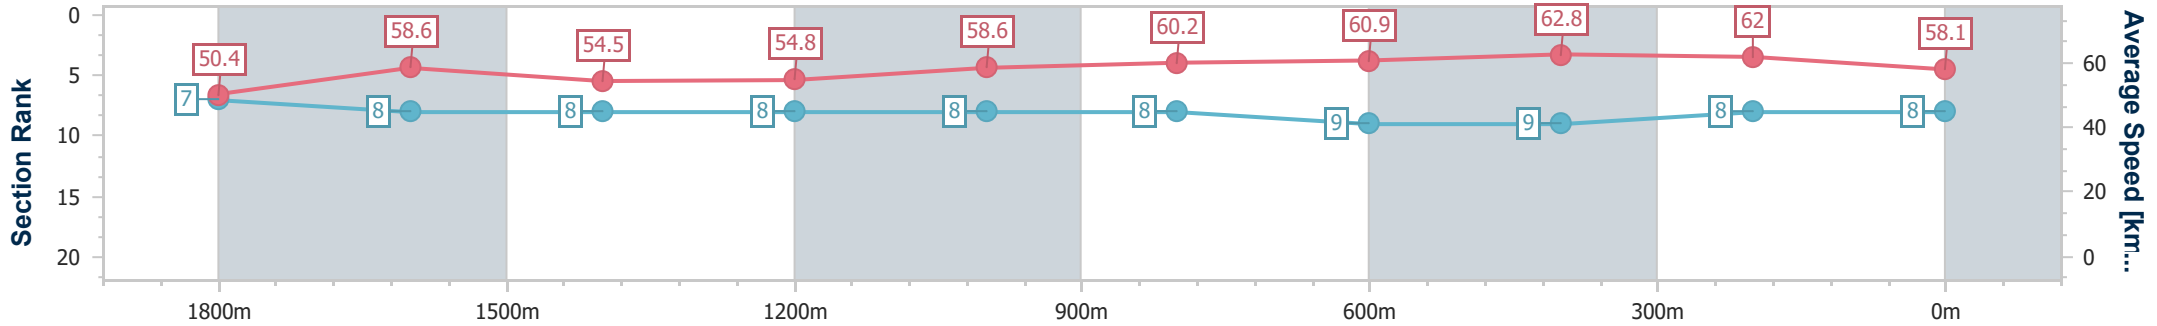

Horse/Jockey Name	Affectionate
Final Rank	8
Fastest Section Time (Section)	0:11.60 (600m)
Top Speed [km/h] (Section)	64.0 (600m)
Race State	Finished

Doomben QLD Professional
Race 7: ENCRYPTION CHAMPION QLD 1ST SEASON SIRE
Class 2 Handicap - 2060m
20 September 2023 - 16:03
Track Rating: Good 3, Weather: Overcast, Rail Position: +9.5m
Entire Course

BRISBANE
RACING CLUB

Section	Overall	1800m	1600m	1400m	1200m	1000m	800m	600m	400m	200m			
Section Times	2:09.13 [8] (0:18.58)	1:50.55 [7] (0:12.30)	1:38.25 [8] (0:13.18)	1:25.07 [8] (0:13.20)	1:11.87 [8] (0:12.29)	0:59.58 [8] (0:12.04)	0:47.54 [8] (0:11.91)	0:35.63 [9] (0:11.60)	0:24.03 [9] (0:11.64)	0:12.39 [8] (0:12.39)			
Average Speed [km/h]	50.4	58.6	54.5	54.8	58.6	60.2	60.9	62.8	62.0	58.1			
Top Speed [km/h]	61.9	61.1	57.7	57.3	59.5	61.7	63.1	64.0	63.3	60.9			
Avg. Dist. to Rail [m]	2.6	0.5	0.5	1.0	1.6	1.9	1.6	1.9	2.2	2.0			
Avg. Stride Freq. [Hz]	2.2	2.3	2.1	2.1	2.2	2.2	2.2	2.3	2.3	2.2			
Avg. Stride Length [m]	6.3	7.2	7.2	7.2	7.5	7.4	7.6	7.7	7.6	7.2			

- [ ] Ranking at each section and finish
- -.-.- No data available at this section
- NA No data available