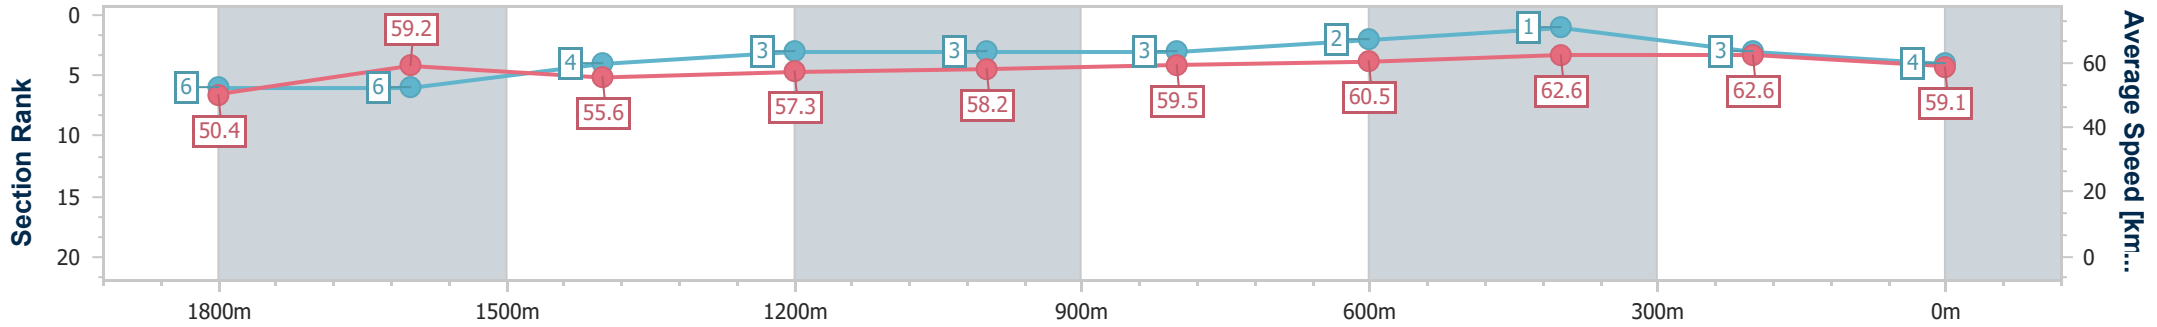

Horse/Jockey Name	Whodat
Final Rank	4
Fastest Section Time (Section)	0:11.50 (400m)
Top Speed [km/h] (Section)	64.1 (600m)
Race State	Finished

Doomben QLD Professional
Race 7: ENCRYPTION CHAMPION QLD 1ST SEASON SIRE
Class 2 Handicap - 2060m
20 September 2023 - 16:03
Track Rating: Good 3, Weather: Overcast, Rail Position: +9.5m
Entire Course

BRISBANE
RACING CLUB

Section	Overall	1800m	1600m	1400m	1200m	1000m	800m	600m	400m	200m
Section Times	2:08.26 [4] (0:18.57)	1:49.69 [6] (0:12.11)	1:37.58 [6] (0:12.92)	1:24.66 [4] (0:12.69)	1:11.97 [3] (0:12.37)	0:59.60 [3] (0:12.20)	0:47.40 [3] (0:12.08)	0:35.32 [2] (0:11.63)	0:23.69 [1] (0:11.50)	0:12.19 [3] (0:12.19)
Average Speed [km/h]	50.4	59.2	55.6	57.3	58.2	59.5	60.5	62.6	62.6	59.1
Top Speed [km/h]	61.1	61.4	57.0	59.3	59.6	60.1	62.1	64.1	63.9	61.7
Avg. Dist. to Rail [m]	3.9	0.8	0.8	1.6	2.6	2.9	3.2	1.9	1.2	1.8
Avg. Stride Freq. [Hz]	2.2	2.3	2.2	2.3	2.3	2.3	2.3	2.3	2.4	2.4
Avg. Stride Length [m]	6.2	7.1	6.9	7.0	7.1	7.2	7.3	7.4	7.2	6.8

- [ ] Ranking at each section and finish
- -.-.- No data available at this section
- NA No data available