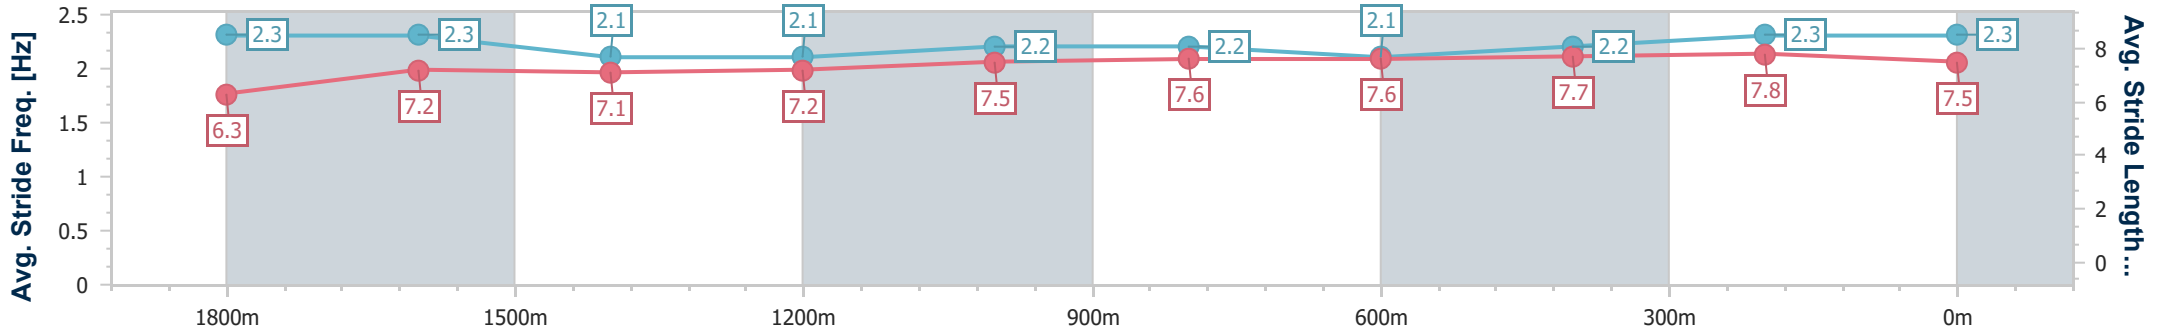

Horse/Jockey Name	Sacred Feeling
Final Rank	3
Fastest Section Time (Section)	0:11.30 (400m)
Top Speed [km/h] (Section)	64.5 (400m)
Race State	Finished

Doomben QLD Professional
Race 7: ENCRYPTION CHAMPION QLD 1ST SEASON SIRE
Class 2 Handicap - 2060m
20 September 2023 - 16:03
Track Rating: Good 3, Weather: Overcast, Rail Position: +9.5m
Entire Course

BRISBANE
RACING CLUB

Section	Overall	1800m	1600m	1400m	1200m	1000m	800m	600m	400m	200m			
Section Times	2:08.06 [3] (0:18.19)	1:49.87 [2] (0:12.13)	1:37.74 [3] (0:13.13)	1:24.61 [3] (0:13.04)	1:11.57 [4] (0:12.29)	0:59.28 [4] (0:12.19)	0:47.09 [4] (0:12.06)	0:35.03 [4] (0:11.72)	0:23.31 [5] (0:11.30)	0:12.01 [2] (0:12.01)			
Average Speed [km/h]	51.5	58.7	54.6	55.4	58.6	59.5	60.3	61.8	63.8	60.0			
Top Speed [km/h]	62.8	63.0	56.4	57.7	59.6	60.8	62.3	63.5	64.5	63.0			
Avg. Dist. to Rail [m]	2.1	1.5	1.3	1.0	1.8	2.0	1.9	1.2	2.1	3.3			
Avg. Stride Freq. [Hz]	2.3	2.3	2.1	2.1	2.2	2.2	2.1	2.2	2.3	2.3			
Avg. Stride Length [m]	6.3	7.2	7.1	7.2	7.5	7.6	7.6	7.7	7.8	7.5			

- [ ] Ranking at each section and finish
- -.-.- No data available at this section
- NA No data available