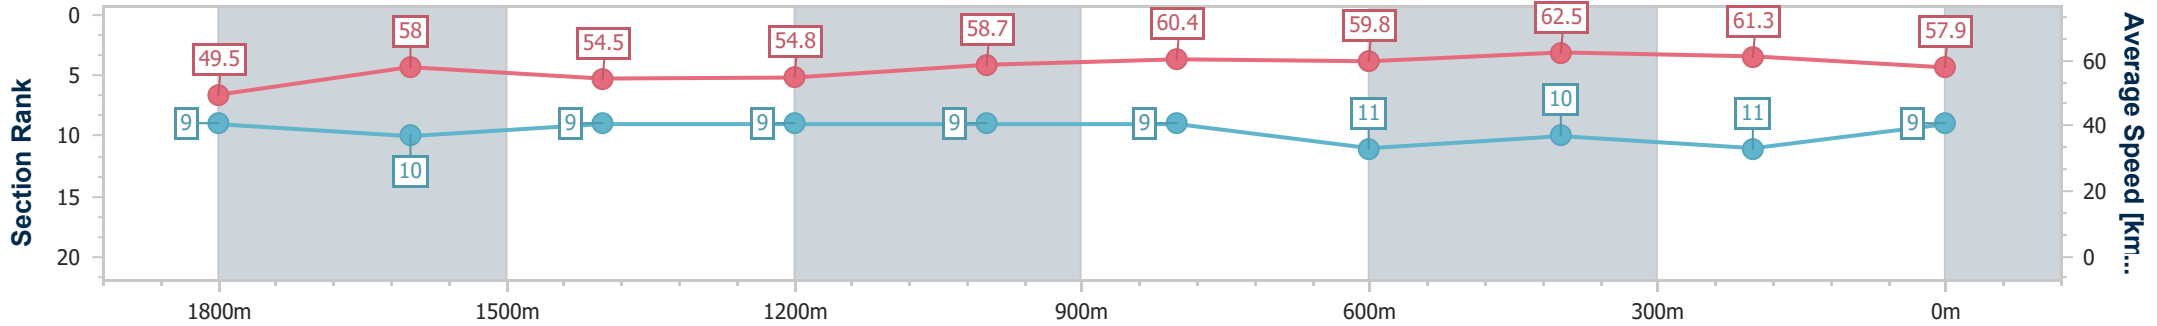

Horse/Jockey Name	Mac Monty
Final Rank	9
Fastest Section Time (Section)	0:11.57 (600m)
Top Speed [km/h] (Section)	63.0 (600m)
Race State	Finished

Doomben QLD Professional
Race 7: ENCRYPTION CHAMPION QLD 1ST SEASON SIRE
Class 2 Handicap - 2060m
20 September 2023 - 16:03
Track Rating: Good 3, Weather: Overcast, Rail Position: +9.5m
Entire Course

BRISBANE
RACING CLUB

Section	Overall	1800m	1600m	1400m	1200m	1000m	800m	600m	400m	200m
Section Times	2:09.46 [9] (0:18.91)	1:50.55 [9] (0:12.24)	1:38.31 [10] (0:13.13)	1:25.18 [9] (0:13.15)	1:12.03 [9] (0:12.26)	0:59.77 [9] (0:11.94)	0:47.83 [9] (0:12.08)	0:35.75 [11] (0:11.57)	0:24.18 [10] (0:11.74)	0:12.44 [11] (0:12.44)
Average Speed [km/h]	49.5	58.0	54.5	54.8	58.7	60.4	59.8	62.5	61.3	57.9
Top Speed [km/h]	60.5	60.0	56.9	57.5	60.5	61.3	62.5	63.0	62.4	60.2
Avg. Dist. to Rail [m]	2.1	2.4	1.6	0.3	0.4	0.6	0.6	0.7	1.1	4.6
Avg. Stride Freq. [Hz]	2.2	2.3	2.2	2.2	2.3	2.3	2.2	2.3	2.3	2.3
Avg. Stride Length [m]	6.3	7.0	6.8	6.6	6.9	7.1	7.3	7.5	7.5	7.2

- [ ] Ranking at each section and finish
- -.-.- No data available at this section
- NA No data available