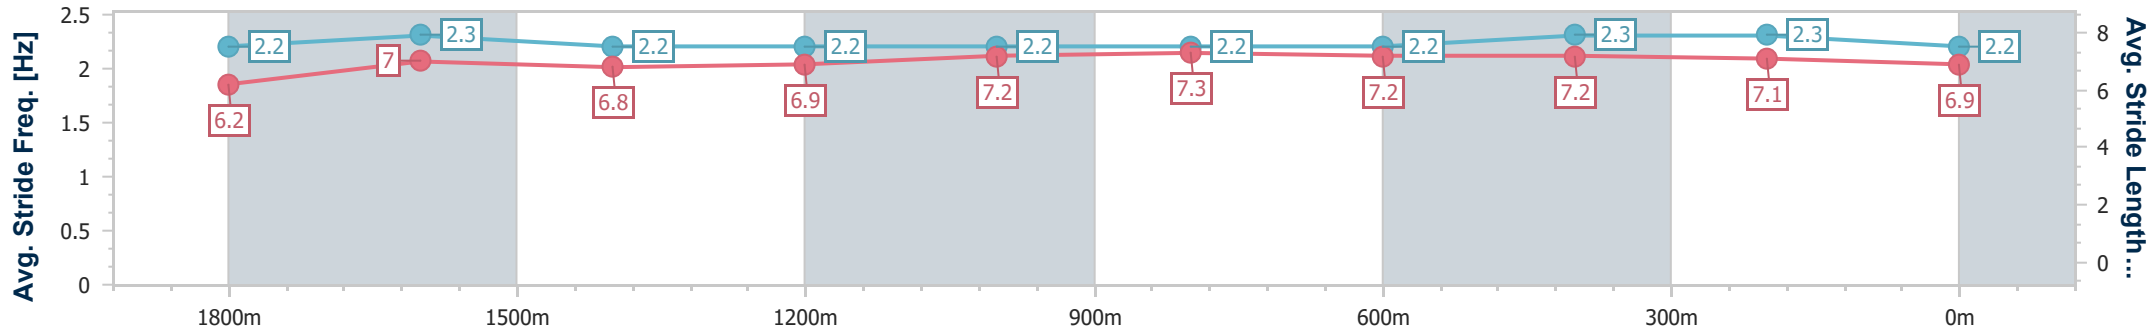

Horse/Jockey Name	Quiet Michael
Final Rank	11
Fastest Section Time (Section)	0:11.91 (600m)
Top Speed [km/h] (Section)	62.8 (Overall)
Race State	Finished

Doomben QLD Professional
Race 7: ENCRYPTION CHAMPION QLD 1ST SEASON SIRE
Class 2 Handicap - 2060m
20 September 2023 - 16:03
Track Rating: Good 3, Weather: Overcast, Rail Position: +9.5m
Entire Course

BRISBANE
RACING CLUB

Section	Overall	1800m	1600m	1400m	1200m	1000m	800m	600m	400m	200m
Section Times	2:10.30 [11] (0:18.23)	1:52.07 [3] (0:11.95)	1:40.12 [2] (0:13.01)	1:27.11 [1] (0:13.01)	1:14.10 [1] (0:12.16)	1:01.94 [1] (0:12.25)	0:49.69 [1] (0:12.17)	0:37.52 [1] (0:11.91)	0:25.61 [3] (0:12.12)	0:13.49 [10] (0:13.49)
Average Speed [km/h]	51.3	60.5	55.0	55.5	59.2	59.2	59.9	61.0	59.4	53.3
Top Speed [km/h]	62.8	62.8	58.7	58.1	60.9	61.1	61.1	61.7	60.4	57.5
Avg. Dist. to Rail [m]	5.1	0.8	1.5	1.0	1.6	2.2	2.5	1.7	0.5	1.2
Avg. Stride Freq. [Hz]	2.2	2.3	2.2	2.2	2.2	2.2	2.2	2.3	2.3	2.2
Avg. Stride Length [m]	6.2	7.0	6.8	6.9	7.2	7.3	7.2	7.2	7.1	6.9

- [ ] Ranking at each section and finish
- -.-.- No data available at this section
- NA No data available