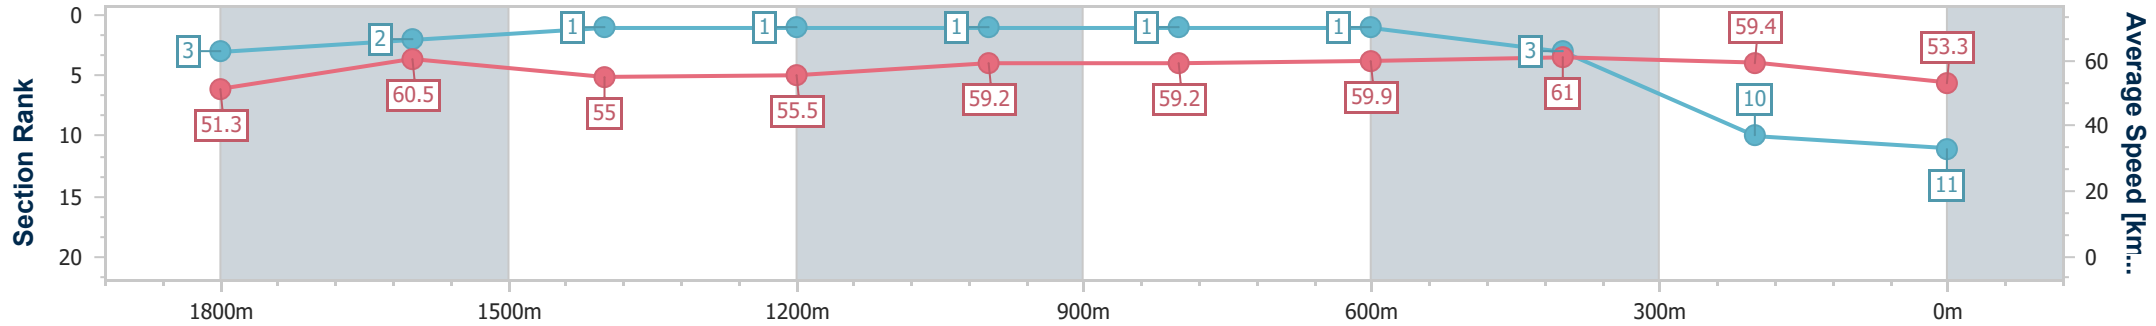

Horse/Jockey Name	Quiet Michael
Final Rank	11
Fastest Section Time (Section)	0:11.91 (600m)
Top Speed [km/h] (Section)	62.8 (Overall)
Race State	Finished

Doomben QLD Professional
Race 7: ENCRYPTION CHAMPION QLD 1ST SEASON SIRE
Class 2 Handicap - 2060m
20 September 2023 - 16:03
Track Rating: Good 3, Weather: Overcast, Rail Position: +9.5m
Entire Course

BRISBANE
RACING CLUB

Section	Overall	1800m	1600m	1400m	1200m	1000m	800m	600m	400m	200m
Section Times	2:10.30 [11] (0:18.23)	1:52.07 [3] (0:11.95)	1:40.12 [2] (0:13.01)	1:27.11 [1] (0:13.01)	1:14.10 [1] (0:12.16)	1:01.94 [1] (0:12.25)	0:49.69 [1] (0:12.17)	0:37.52 [1] (0:11.91)	0:25.61 [3] (0:12.12)	0:13.49 [10] (0:13.49)
Average Speed [km/h]	51.3	60.5	55.0	55.5	59.2	59.2	59.9	61.0	59.4	53.3
Top Speed [km/h]	62.8	62.8	58.7	58.1	60.9	61.1	61.1	61.7	60.4	57.5
Avg. Dist. to Rail [m]	5.1	0.8	1.5	1.0	1.6	2.2	2.5	1.7	0.5	1.2
Avg. Stride Freq. [Hz]	2.2	2.3	2.2	2.2	2.2	2.2	2.2	2.3	2.3	2.2
Avg. Stride Length [m]	6.2	7.0	6.8	6.9	7.2	7.3	7.2	7.2	7.1	6.9

- [ ] Ranking at each section and finish
- -.-.- No data available at this section
- NA No data available