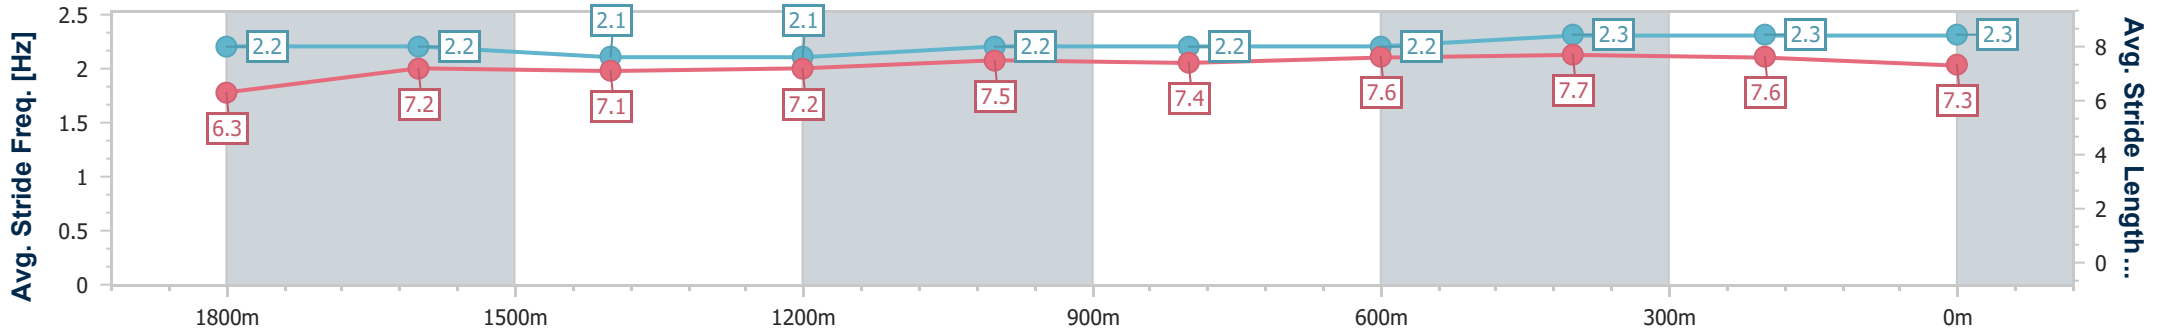

Horse/Jockey Name	Savileo
Final Rank	2
Fastest Section Time (Section)	0:11.36 (400m)
Top Speed [km/h] (Section)	65.0 (400m)
Race State	Finished

Doomben QLD Professional
Race 7: ENCRYPTION CHAMPION QLD 1ST SEASON SIRE
Class 2 Handicap - 2060m
20 September 2023 - 16:03
Track Rating: Good 3, Weather: Overcast, Rail Position: +9.5m
Entire Course

BRISBANE
RACING CLUB

Section	Overall	1800m	1600m	1400m	1200m	1000m	800m	600m	400m	200m
Section Times	2:08.02 [2] (0:18.37)	1:49.65 [5] (0:12.20)	1:37.45 [5] (0:13.12)	1:24.33 [6] (0:13.09)	1:11.24 [6] (0:12.25)	0:58.99 [6] (0:12.15)	0:46.84 [6] (0:11.99)	0:34.85 [6] (0:11.51)	0:23.34 [2] (0:11.36)	0:11.98 [1] (0:11.98)
Average Speed [km/h]	51.0	58.3	54.4	55.1	58.8	59.5	60.6	63.2	63.8	60.2
Top Speed [km/h]	62.2	61.7	56.9	56.8	59.8	60.7	63.7	63.8	65.0	62.2
Avg. Dist. to Rail [m]	1.2	2.3	2.0	0.8	1.8	1.7	1.7	2.3	3.7	4.5
Avg. Stride Freq. [Hz]	2.2	2.2	2.1	2.1	2.2	2.2	2.2	2.3	2.3	2.3
Avg. Stride Length [m]	6.3	7.2	7.1	7.2	7.5	7.4	7.6	7.7	7.6	7.3

- [ ] Ranking at each section and finish
- -.-.- No data available at this section
- NA No data available