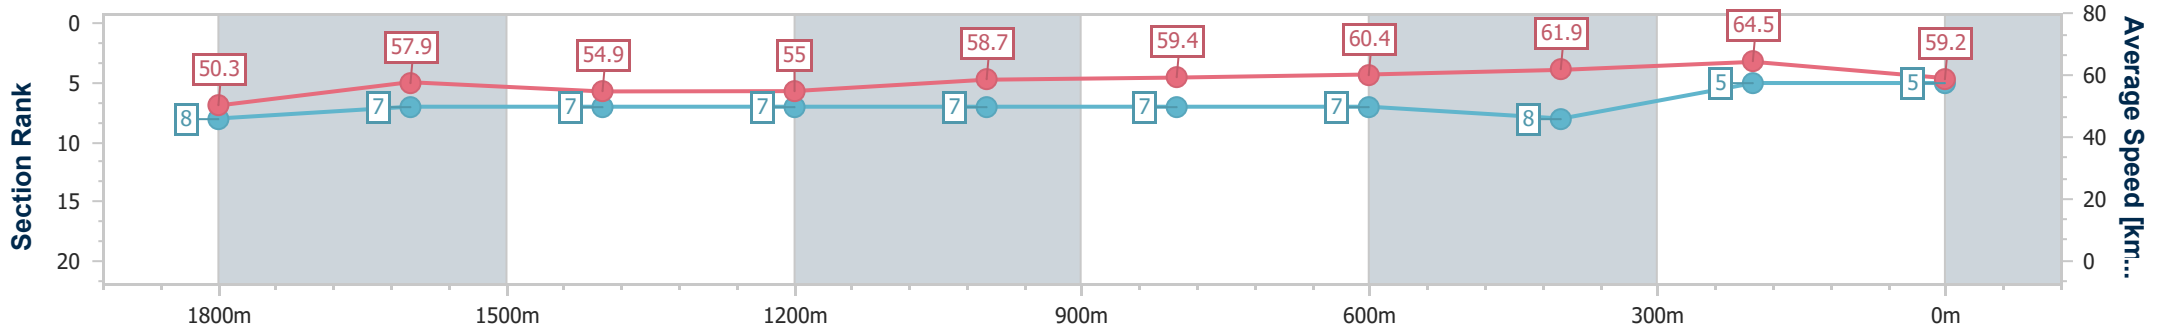

Horse/Jockey Name	Coppleson
Final Rank	5
Fastest Section Time (Section)	0:11.22 (400m)
Top Speed [km/h] (Section)	65.6 (400m)
Race State	Finished

Doomben QLD Professional
Race 7: ENCRYPTION CHAMPION QLD 1ST SEASON SIRE
Class 2 Handicap - 2060m
20 September 2023 - 16:03
Track Rating: Good 3, Weather: Overcast, Rail Position: +9.5m
Entire Course

BRISBANE
RACING CLUB

Section	Overall	1800m	1600m	1400m	1200m	1000m	800m	600m	400m	200m			
Section Times	2:08.46 [5] (0:18.62)	1:49.84 [8] (0:12.24)	1:37.60 [7] (0:12.99)	1:24.61 [7] (0:13.10)	1:11.51 [7] (0:12.28)	0:59.23 [7] (0:12.16)	0:47.07 [7] (0:11.96)	0:35.11 [7] (0:11.70)	0:23.41 [8] (0:11.22)	0:12.19 [5] (0:12.19)			
Average Speed [km/h]	50.3	57.9	54.9	55.0	58.7	59.4	60.4	61.9	64.5	59.2			
Top Speed [km/h]	61.5	61.6	57.0	57.6	59.3	61.2	62.8	62.7	65.6	65.1			
Avg. Dist. to Rail [m]	1.8	2.4	2.0	0.6	1.2	1.0	0.7	1.2	4.1	6.6			
Avg. Stride Freq. [Hz]	2.1	2.2	2.1	2.0	2.1	2.1	2.1	2.2	2.3	2.2			
Avg. Stride Length [m]	6.5	7.5	7.4	7.5	7.7	7.5	7.5	7.7	7.8	7.4			

- [ ] Ranking at each section and finish
- -.-.- No data available at this section
- NA No data available