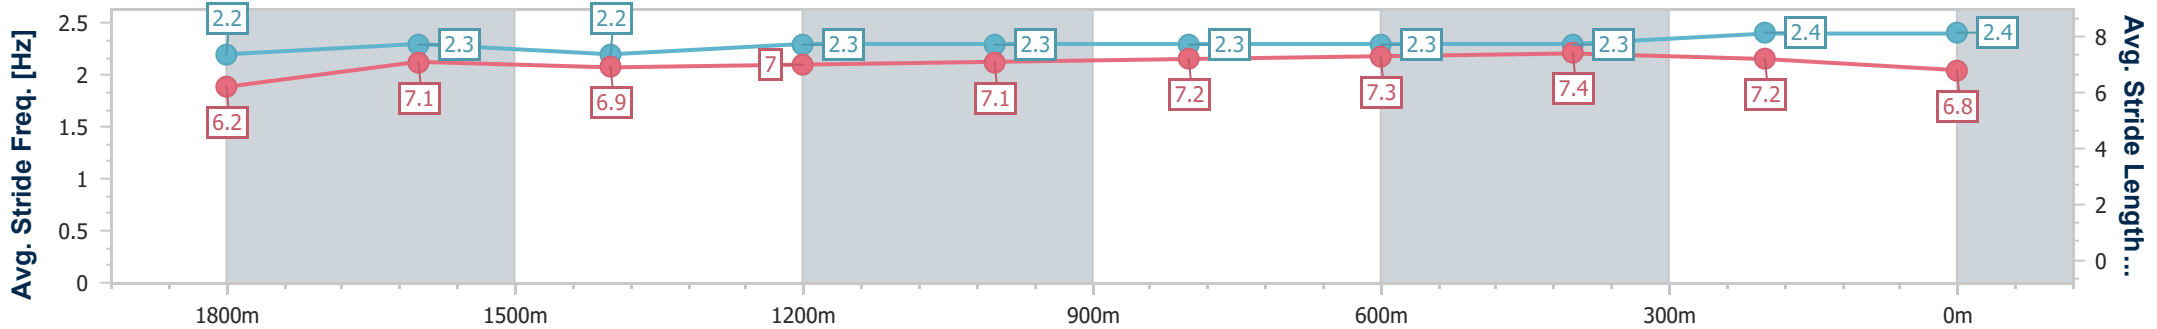

Horse/Jockey Name	Whodat
Final Rank	4
Fastest Section Time (Section)	0:11.50 (400m)
Top Speed [km/h] (Section)	64.1 (600m)
Race State	Finished

Doomben QLD Professional
Race 7: ENCRYPTION CHAMPION QLD 1ST SEASON SIRE
Class 2 Handicap - 2060m
20 September 2023 - 16:03
Track Rating: Good 3, Weather: Overcast, Rail Position: +9.5m
Entire Course

BRISBANE
RACING CLUB

Section	Overall	1800m	1600m	1400m	1200m	1000m	800m	600m	400m	200m
Section Times	2:08.26 [4] (0:18.57)	1:49.69 [6] (0:12.11)	1:37.58 [6] (0:12.92)	1:24.66 [4] (0:12.69)	1:11.97 [3] (0:12.37)	0:59.60 [3] (0:12.20)	0:47.40 [3] (0:12.08)	0:35.32 [2] (0:11.63)	0:23.69 [1] (0:11.50)	0:12.19 [3] (0:12.19)
Average Speed [km/h]	50.4	59.2	55.6	57.3	58.2	59.5	60.5	62.6	62.6	59.1
Top Speed [km/h]	61.1	61.4	57.0	59.3	59.6	60.1	62.1	64.1	63.9	61.7
Avg. Dist. to Rail [m]	3.9	0.8	0.8	1.6	2.6	2.9	3.2	1.9	1.2	1.8
Avg. Stride Freq. [Hz]	2.2	2.3	2.2	2.3	2.3	2.3	2.3	2.3	2.4	2.4
Avg. Stride Length [m]	6.2	7.1	6.9	7.0	7.1	7.2	7.3	7.4	7.2	6.8

- [ ] Ranking at each section and finish
- -.-.- No data available at this section
- NA No data available