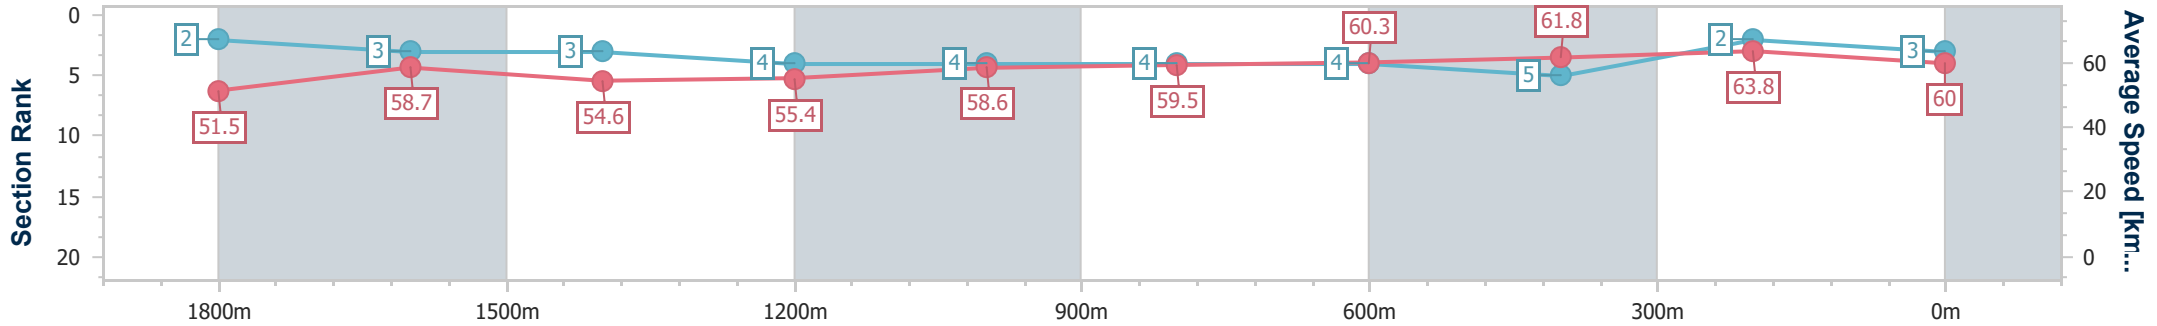

Horse/Jockey Name	Sacred Feeling
Final Rank	3
Fastest Section Time (Section)	0:11.30 (400m)
Top Speed [km/h] (Section)	64.5 (400m)
Race State	Finished

Doomben QLD Professional
Race 7: ENCRYPTION CHAMPION QLD 1ST SEASON SIRE
Class 2 Handicap - 2060m
20 September 2023 - 16:03
Track Rating: Good 3, Weather: Overcast, Rail Position: +9.5m
Entire Course

BRISBANE
RACING CLUB

Section	Overall	1800m	1600m	1400m	1200m	1000m	800m	600m	400m	200m			
Section Times	2:08.06 [3] (0:18.19)	1:49.87 [2] (0:12.13)	1:37.74 [3] (0:13.13)	1:24.61 [3] (0:13.04)	1:11.57 [4] (0:12.29)	0:59.28 [4] (0:12.19)	0:47.09 [4] (0:12.06)	0:35.03 [4] (0:11.72)	0:23.31 [5] (0:11.30)	0:12.01 [2] (0:12.01)			
Average Speed [km/h]	51.5	58.7	54.6	55.4	58.6	59.5	60.3	61.8	63.8	60.0			
Top Speed [km/h]	62.8	63.0	56.4	57.7	59.6	60.8	62.3	63.5	64.5	63.0			
Avg. Dist. to Rail [m]	2.1	1.5	1.3	1.0	1.8	2.0	1.9	1.2	2.1	3.3			
Avg. Stride Freq. [Hz]	2.3	2.3	2.1	2.1	2.2	2.2	2.1	2.2	2.3	2.3			
Avg. Stride Length [m]	6.3	7.2	7.1	7.2	7.5	7.6	7.6	7.7	7.8	7.5			

- [ ] Ranking at each section and finish
- -.-.- No data available at this section
- NA No data available