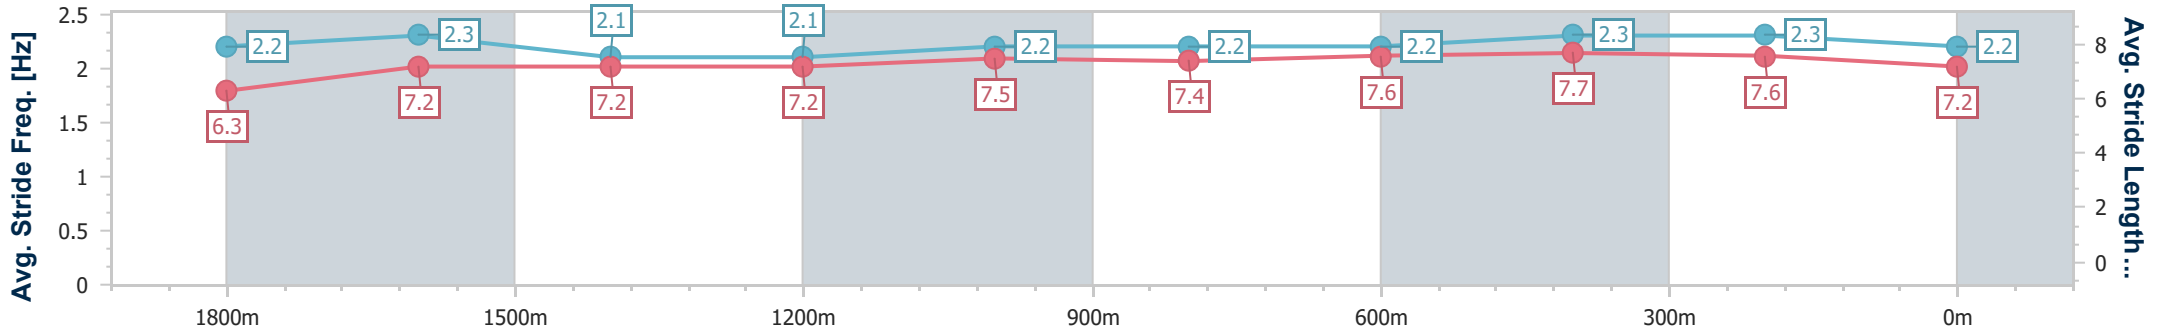

Horse/Jockey Name	Affectionate
Final Rank	8
Fastest Section Time (Section)	0:11.60 (600m)
Top Speed [km/h] (Section)	64.0 (600m)
Race State	Finished

Doomben QLD Professional
Race 7: ENCRYPTION CHAMPION QLD 1ST SEASON SIRE
Class 2 Handicap - 2060m
20 September 2023 - 16:03
Track Rating: Good 3, Weather: Overcast, Rail Position: +9.5m
Entire Course

BRISBANE
RACING CLUB

Section	Overall	1800m	1600m	1400m	1200m	1000m	800m	600m	400m	200m			
Section Times	2:09.13 [8] (0:18.58)	1:50.55 [7] (0:12.30)	1:38.25 [8] (0:13.18)	1:25.07 [8] (0:13.20)	1:11.87 [8] (0:12.29)	0:59.58 [8] (0:12.04)	0:47.54 [8] (0:11.91)	0:35.63 [9] (0:11.60)	0:24.03 [9] (0:11.64)	0:12.39 [8] (0:12.39)			
Average Speed [km/h]	50.4	58.6	54.5	54.8	58.6	60.2	60.9	62.8	62.0	58.1			
Top Speed [km/h]	61.9	61.1	57.7	57.3	59.5	61.7	63.1	64.0	63.3	60.9			
Avg. Dist. to Rail [m]	2.6	0.5	0.5	1.0	1.6	1.9	1.6	1.9	2.2	2.0			
Avg. Stride Freq. [Hz]	2.2	2.3	2.1	2.1	2.2	2.2	2.2	2.3	2.3	2.2			
Avg. Stride Length [m]	6.3	7.2	7.2	7.2	7.5	7.4	7.6	7.7	7.6	7.2			

- [ ] Ranking at each section and finish
- -.-.- No data available at this section
- NA No data available