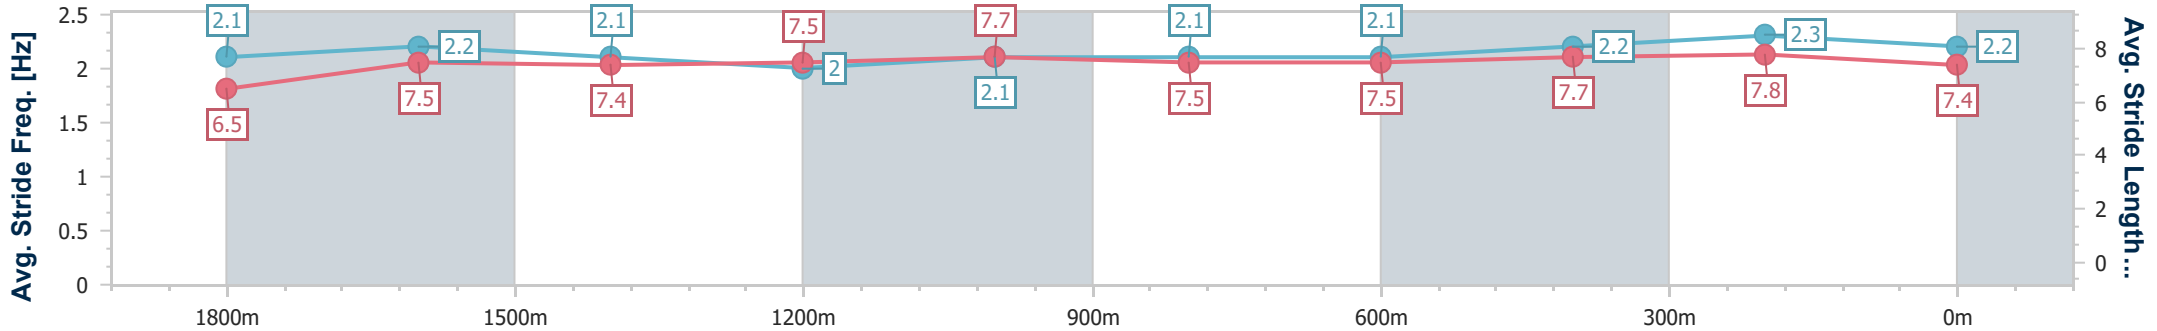

Horse/Jockey Name	Coppleson
Final Rank	5
Fastest Section Time (Section)	0:11.22 (400m)
Top Speed [km/h] (Section)	65.6 (400m)
Race State	Finished

Doomben QLD Professional
Race 7: ENCRYPTION CHAMPION QLD 1ST SEASON SIRE
Class 2 Handicap - 2060m
20 September 2023 - 16:03
Track Rating: Good 3, Weather: Overcast, Rail Position: +9.5m
Entire Course

BRISBANE
RACING CLUB

Section	Overall	1800m	1600m	1400m	1200m	1000m	800m	600m	400m	200m			
Section Times	2:08.46 [5] (0:18.62)	1:49.84 [8] (0:12.24)	1:37.60 [7] (0:12.99)	1:24.61 [7] (0:13.10)	1:11.51 [7] (0:12.28)	0:59.23 [7] (0:12.16)	0:47.07 [7] (0:11.96)	0:35.11 [7] (0:11.70)	0:23.41 [8] (0:11.22)	0:12.19 [5] (0:12.19)			
Average Speed [km/h]	50.3	57.9	54.9	55.0	58.7	59.4	60.4	61.9	64.5	59.2			
Top Speed [km/h]	61.5	61.6	57.0	57.6	59.3	61.2	62.8	62.7	65.6	65.1			
Avg. Dist. to Rail [m]	1.8	2.4	2.0	0.6	1.2	1.0	0.7	1.2	4.1	6.6			
Avg. Stride Freq. [Hz]	2.1	2.2	2.1	2.0	2.1	2.1	2.1	2.2	2.3	2.2			
Avg. Stride Length [m]	6.5	7.5	7.4	7.5	7.7	7.5	7.5	7.7	7.8	7.4			

- [ ] Ranking at each section and finish
- -.-.- No data available at this section
- NA No data available