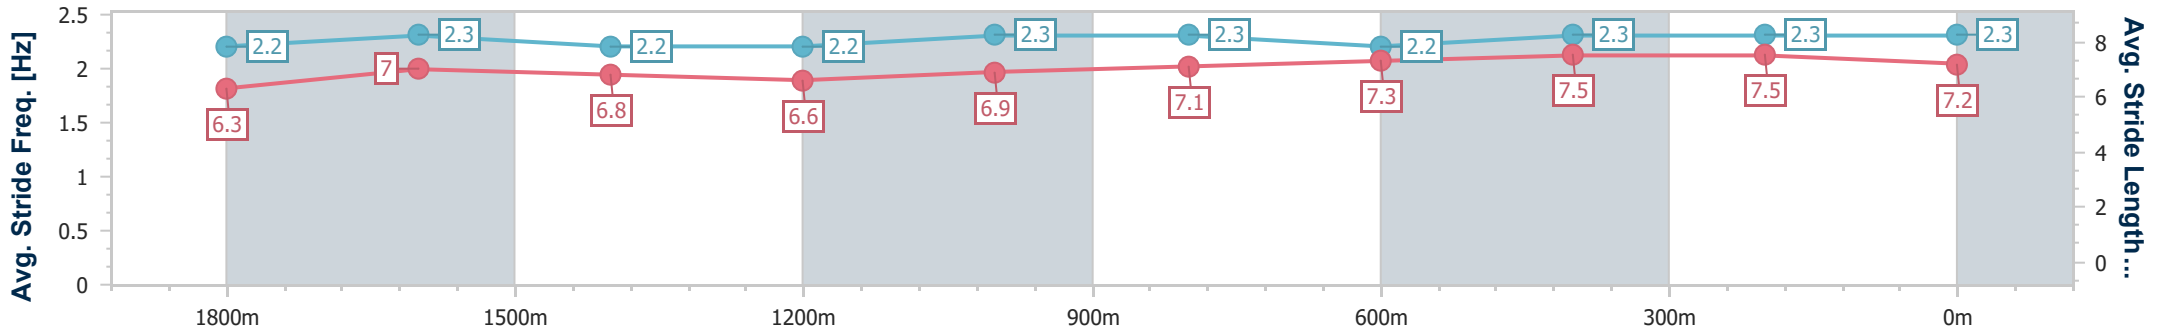

Horse/Jockey Name	Mac Monty
Final Rank	9
Fastest Section Time (Section)	0:11.57 (600m)
Top Speed [km/h] (Section)	63.0 (600m)
Race State	Finished

Doomben QLD Professional
Race 7: ENCRYPTION CHAMPION QLD 1ST SEASON SIRE
Class 2 Handicap - 2060m
20 September 2023 - 16:03
Track Rating: Good 3, Weather: Overcast, Rail Position: +9.5m
Entire Course

BRISBANE
RACING CLUB

Section	Overall	1800m	1600m	1400m	1200m	1000m	800m	600m	400m	200m
Section Times	2:09.46 [9] (0:18.91)	1:50.55 [9] (0:12.24)	1:38.31 [10] (0:13.13)	1:25.18 [9] (0:13.15)	1:12.03 [9] (0:12.26)	0:59.77 [9] (0:11.94)	0:47.83 [9] (0:12.08)	0:35.75 [11] (0:11.57)	0:24.18 [10] (0:11.74)	0:12.44 [11] (0:12.44)
Average Speed [km/h]	49.5	58.0	54.5	54.8	58.7	60.4	59.8	62.5	61.3	57.9
Top Speed [km/h]	60.5	60.0	56.9	57.5	60.5	61.3	62.5	63.0	62.4	60.2
Avg. Dist. to Rail [m]	2.1	2.4	1.6	0.3	0.4	0.6	0.6	0.7	1.1	4.6
Avg. Stride Freq. [Hz]	2.2	2.3	2.2	2.2	2.3	2.3	2.2	2.3	2.3	2.3
Avg. Stride Length [m]	6.3	7.0	6.8	6.6	6.9	7.1	7.3	7.5	7.5	7.2

- [ ] Ranking at each section and finish
- -.-.- No data available at this section
- NA No data available