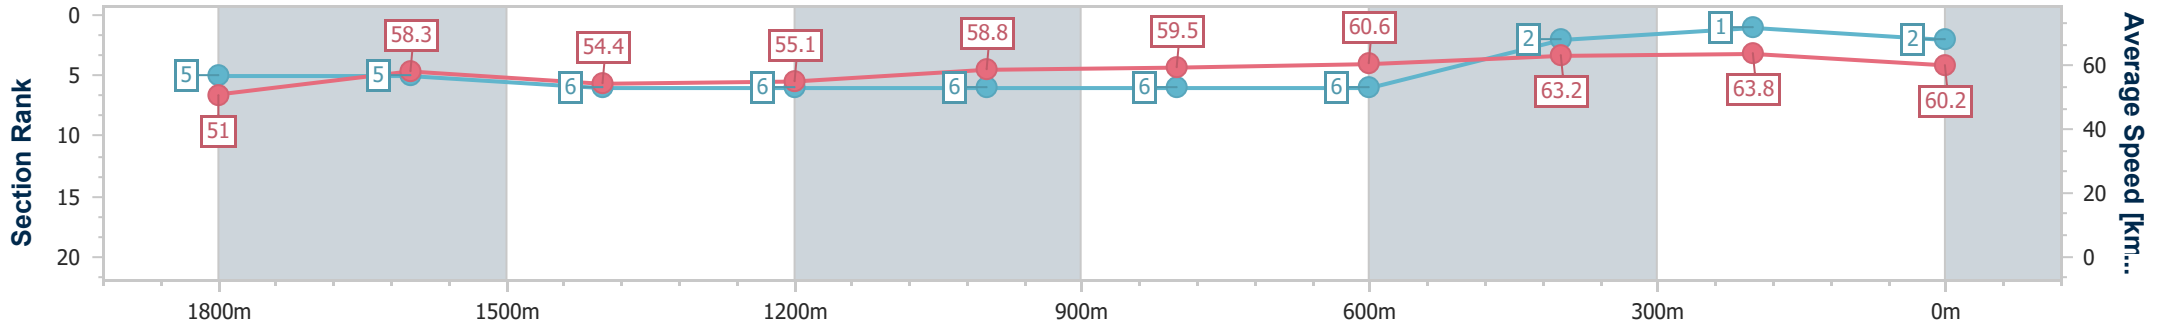

Horse/Jockey Name	Savileo
Final Rank	2
Fastest Section Time (Section)	0:11.36 (400m)
Top Speed [km/h] (Section)	65.0 (400m)
Race State	Finished

Doomben QLD Professional
Race 7: ENCRYPTION CHAMPION QLD 1ST SEASON SIRE
Class 2 Handicap - 2060m
20 September 2023 - 16:03
Track Rating: Good 3, Weather: Overcast, Rail Position: +9.5m
Entire Course

BRISBANE
RACING CLUB

Section	Overall	1800m	1600m	1400m	1200m	1000m	800m	600m	400m	200m
Section Times	2:08.02 [2] (0:18.37)	1:49.65 [5] (0:12.20)	1:37.45 [5] (0:13.12)	1:24.33 [6] (0:13.09)	1:11.24 [6] (0:12.25)	0:58.99 [6] (0:12.15)	0:46.84 [6] (0:11.99)	0:34.85 [6] (0:11.51)	0:23.34 [2] (0:11.36)	0:11.98 [1] (0:11.98)
Average Speed [km/h]	51.0	58.3	54.4	55.1	58.8	59.5	60.6	63.2	63.8	60.2
Top Speed [km/h]	62.2	61.7	56.9	56.8	59.8	60.7	63.7	63.8	65.0	62.2
Avg. Dist. to Rail [m]	1.2	2.3	2.0	0.8	1.8	1.7	1.7	2.3	3.7	4.5
Avg. Stride Freq. [Hz]	2.2	2.2	2.1	2.1	2.2	2.2	2.2	2.3	2.3	2.3
Avg. Stride Length [m]	6.3	7.2	7.1	7.2	7.5	7.4	7.6	7.7	7.6	7.3

- [ ] Ranking at each section and finish
- -.-.- No data available at this section
- NA No data available