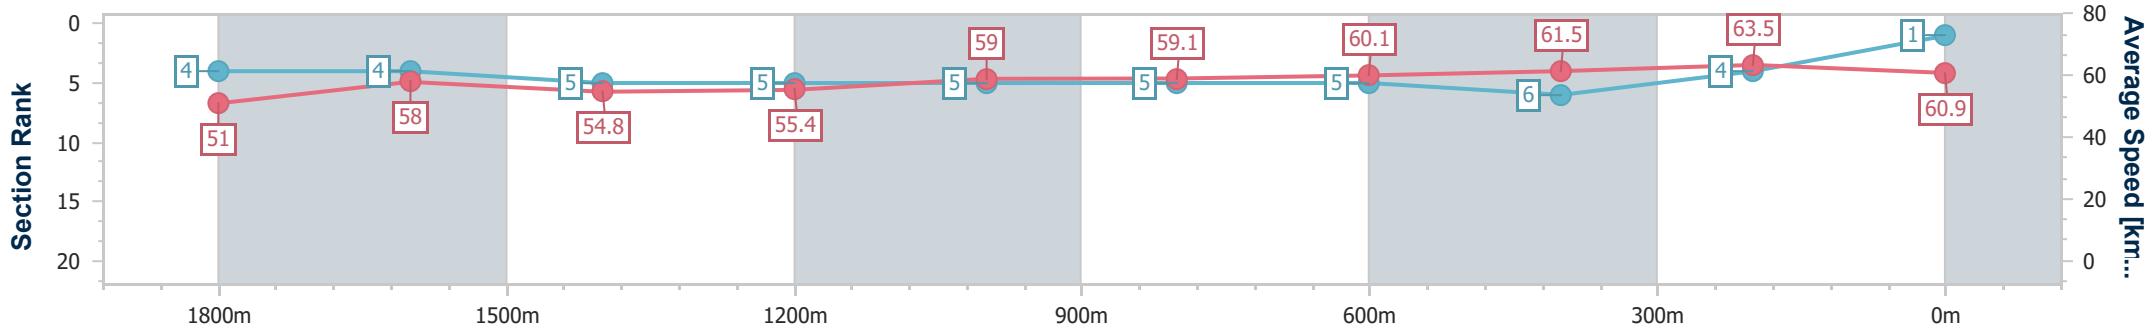

Horse/Jockey Name	Kureder
Final Rank	1
Fastest Section Time (Section)	0:11.32 (400m)
Top Speed [km/h] (Section)	66.0 (400m)
Race State	Finished

Doomben QLD Professional
Race 7: ENCRYPTION CHAMPION QLD 1ST SEASON SIRE
Class 2 Handicap - 2060m
20 September 2023 - 16:03
Track Rating: Good 3, Weather: Overcast, Rail Position: +9.5m
Entire Course

BRISBANE
RACING CLUB

Section	Overall	1800m	1600m	1400m	1200m	1000m	800m	600m	400m	200m			
Section Times	2:07.93 [1] (0:18.36)	1:49.57 [4] (0:12.18)	1:37.39 [4] (0:13.07)	1:24.32 [5] (0:13.00)	1:11.32 [5] (0:12.21)	0:59.11 [5] (0:12.19)	0:46.92 [5] (0:12.06)	0:34.86 [5] (0:11.72)	0:23.14 [6] (0:11.32)	0:11.82 [4] (0:11.82)			
Average Speed [km/h]	51.0	58.0	54.8	55.4	59.0	59.1	60.1	61.5	63.5	60.9			
Top Speed [km/h]	62.5	62.1	56.6	57.3	59.8	60.3	62.0	62.2	66.0	64.9			
Avg. Dist. to Rail [m]	1.3	2.7	1.7	0.6	0.8	0.8	1.2	0.4	0.8	1.7			
Avg. Stride Freq. [Hz]	2.3	2.3	2.2	2.2	2.2	2.2	2.2	2.2	2.3	2.3			
Avg. Stride Length [m]	6.1	6.9	7.0	7.1	7.5	7.5	7.5	7.6	7.7	7.4			

- [ ] Ranking at each section and finish
- -.-.- No data available at this section
- NA No data available