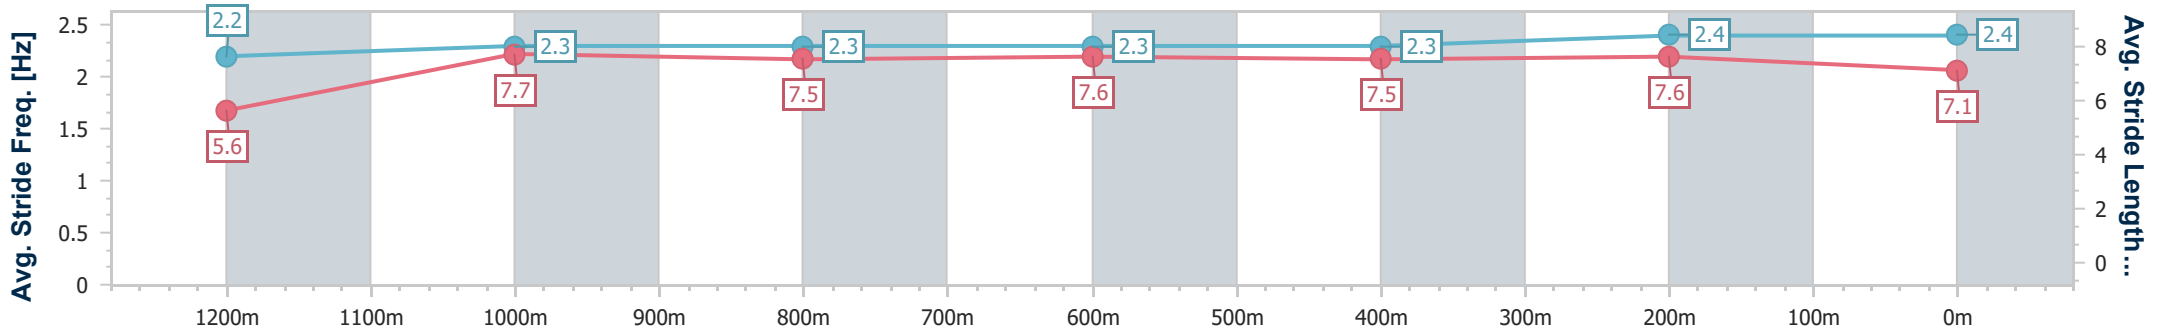

Horse/Jockey Name	Ronlee Gal
Final Rank	4
Fastest Section Time (Section)	0:11.07 (400m)
Top Speed [km/h] (Section)	66.9 (400m)
Race State	Finished

Doomben QLD Professional
Race 9: GALLOPERS SPORTS CLUB BENCHMARK 65
Handicap - 1350m
20 September 2023 - 17:13
Track Rating: Good 3, Weather: Overcast, Rail Position: +9.5m
Entire Course

BRISBANE
RACING CLUB

Section	Overall	1200m	1000m	800m	600m	400m	200m
Section Times	1:19.74 [4] (0:12.00)	1:07.74 [7] (0:11.23)	0:56.51 [8] (0:11.38)	0:45.13 [8] (0:11.28)	0:33.85 [8] (0:11.33)	0:22.52 [8] (0:11.07)	0:11.45 [8] (0:11.45)
Average Speed [km/h]	45.0	64.2	63.4	63.5	63.6	65.1	62.8
Top Speed [km/h]	62.7	65.1	65.1	64.8	65.2	66.9	66.0
Avg. Dist. to Rail [m]	6.2	1.3	0.5	0.2	0.3	1.3	1.8
Avg. Stride Freq. [Hz]	2.2	2.3	2.3	2.3	2.3	2.4	2.4
Avg. Stride Length [m]	5.6	7.7	7.5	7.6	7.5	7.6	7.1

- [ ] Ranking at each section and finish
- -.-.- No data available at this section
- NA No data available