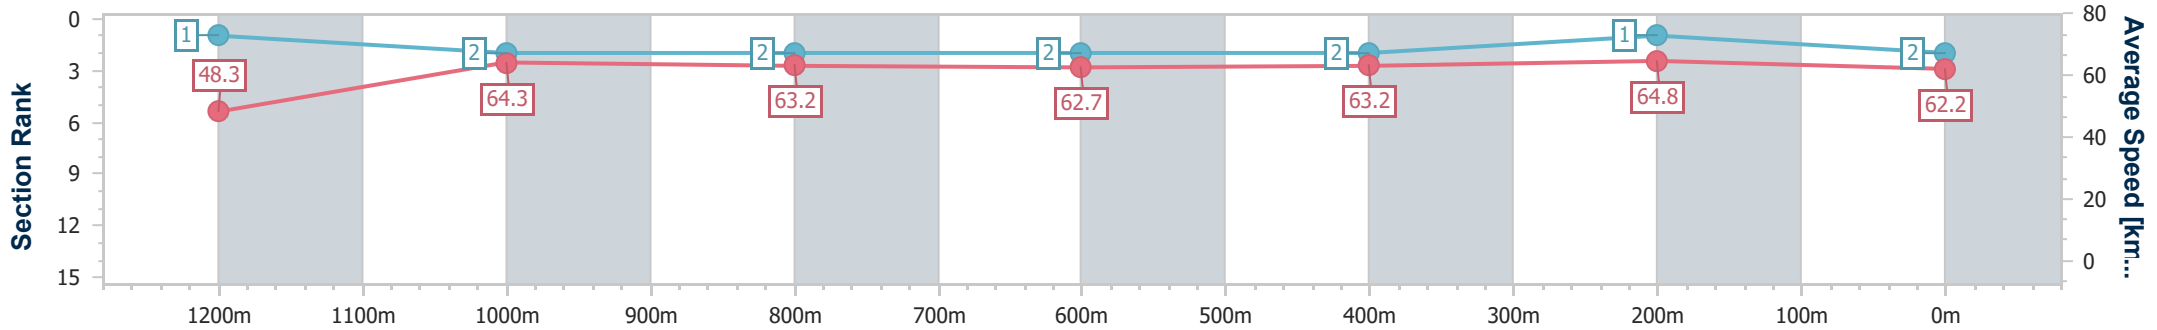

Horse/Jockey Name	Ammand
Final Rank	2
Fastest Section Time (Section)	0:11.10 (400m)
Top Speed [km/h] (Section)	66.0 (400m)
Race State	Finished

Doomben QLD Professional
Race 9: GALLOPERS SPORTS CLUB BENCHMARK 65
Handicap - 1350m
20 September 2023 - 17:13
Track Rating: Good 3, Weather: Overcast, Rail Position: +9.5m
Entire Course

BRISBANE
RACING CLUB

Section	Overall	1200m	1000m	800m	600m	400m	200m
Section Times	1:19.31 [2] (0:11.18)	1:08.13 [1] (0:11.18)	0:56.95 [2] (0:11.42)	0:45.53 [2] (0:11.50)	0:34.03 [2] (0:11.35)	0:22.68 [2] (0:11.10)	0:11.58 [1] (0:11.58)
Average Speed [km/h]	48.3	64.3	63.2	62.7	63.2	64.8	62.2
Top Speed [km/h]	64.4	65.5	64.5	63.6	64.3	66.0	65.2
Avg. Dist. to Rail [m]	3.8	2.3	0.8	0.4	0.5	0.6	1.2
Avg. Stride Freq. [Hz]	2.2	2.4	2.3	2.3	2.3	2.3	2.3
Avg. Stride Length [m]	6.0	7.5	7.7	7.6	7.8	7.9	7.7

- [ ] Ranking at each section and finish
- -.-.- No data available at this section
- NA No data available