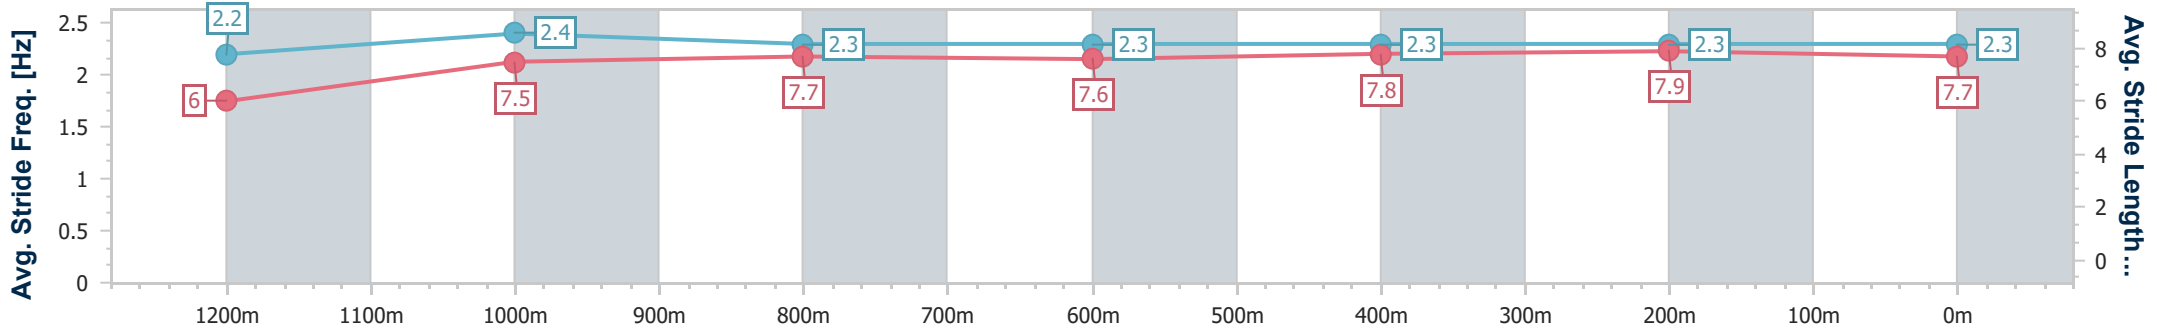

Horse/Jockey Name	Ammand
Final Rank	2
Fastest Section Time (Section)	0:11.10 (400m)
Top Speed [km/h] (Section)	66.0 (400m)
Race State	Finished

Doomben QLD Professional
Race 9: GALLOPERS SPORTS CLUB BENCHMARK 65
Handicap - 1350m
20 September 2023 - 17:13
Track Rating: Good 3, Weather: Overcast, Rail Position: +9.5m
Entire Course

BRISBANE
RACING CLUB

Section	Overall	1200m	1000m	800m	600m	400m	200m
Section Times	1:19.31 [2] (0:11.18)	1:08.13 [1] (0:11.18)	0:56.95 [2] (0:11.42)	0:45.53 [2] (0:11.50)	0:34.03 [2] (0:11.35)	0:22.68 [2] (0:11.10)	0:11.58 [1] (0:11.58)
Average Speed [km/h]	48.3	64.3	63.2	62.7	63.2	64.8	62.2
Top Speed [km/h]	64.4	65.5	64.5	63.6	64.3	66.0	65.2
Avg. Dist. to Rail [m]	3.8	2.3	0.8	0.4	0.5	0.6	1.2
Avg. Stride Freq. [Hz]	2.2	2.4	2.3	2.3	2.3	2.3	2.3
Avg. Stride Length [m]	6.0	7.5	7.7	7.6	7.8	7.9	7.7

- [ ] Ranking at each section and finish
- -.-.- No data available at this section
- NA No data available