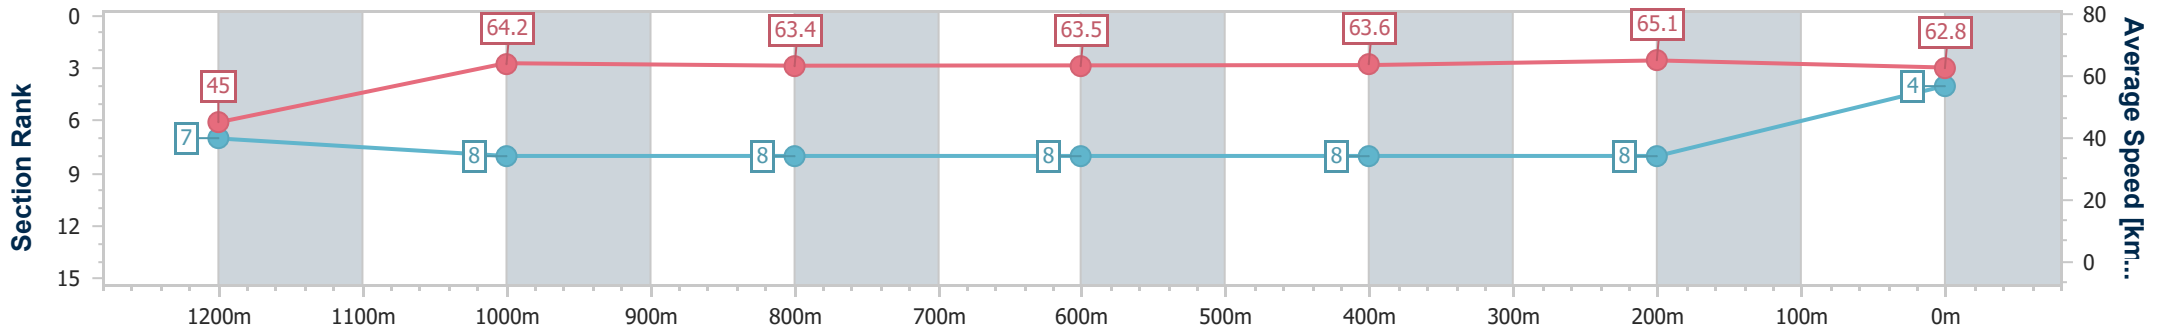

Horse/Jockey Name	Ronlee Gal
Final Rank	4
Fastest Section Time (Section)	0:11.07 (400m)
Top Speed [km/h] (Section)	66.9 (400m)
Race State	Finished

Doomben QLD Professional
Race 9: GALLOPERS SPORTS CLUB BENCHMARK 65
Handicap - 1350m
20 September 2023 - 17:13
Track Rating: Good 3, Weather: Overcast, Rail Position: +9.5m
Entire Course

BRISBANE
RACING CLUB

Section	Overall	1200m	1000m	800m	600m	400m	200m
Section Times	1:19.74 [4] (0:12.00)	1:07.74 [7] (0:11.23)	0:56.51 [8] (0:11.38)	0:45.13 [8] (0:11.28)	0:33.85 [8] (0:11.33)	0:22.52 [8] (0:11.07)	0:11.45 [8] (0:11.45)
Average Speed [km/h]	45.0	64.2	63.4	63.5	63.6	65.1	62.8
Top Speed [km/h]	62.7	65.1	65.1	64.8	65.2	66.9	66.0
Avg. Dist. to Rail [m]	6.2	1.3	0.5	0.2	0.3	1.3	1.8
Avg. Stride Freq. [Hz]	2.2	2.3	2.3	2.3	2.3	2.4	2.4
Avg. Stride Length [m]	5.6	7.7	7.5	7.6	7.5	7.6	7.1

- [ ] Ranking at each section and finish
- -.-.- No data available at this section
- NA No data available