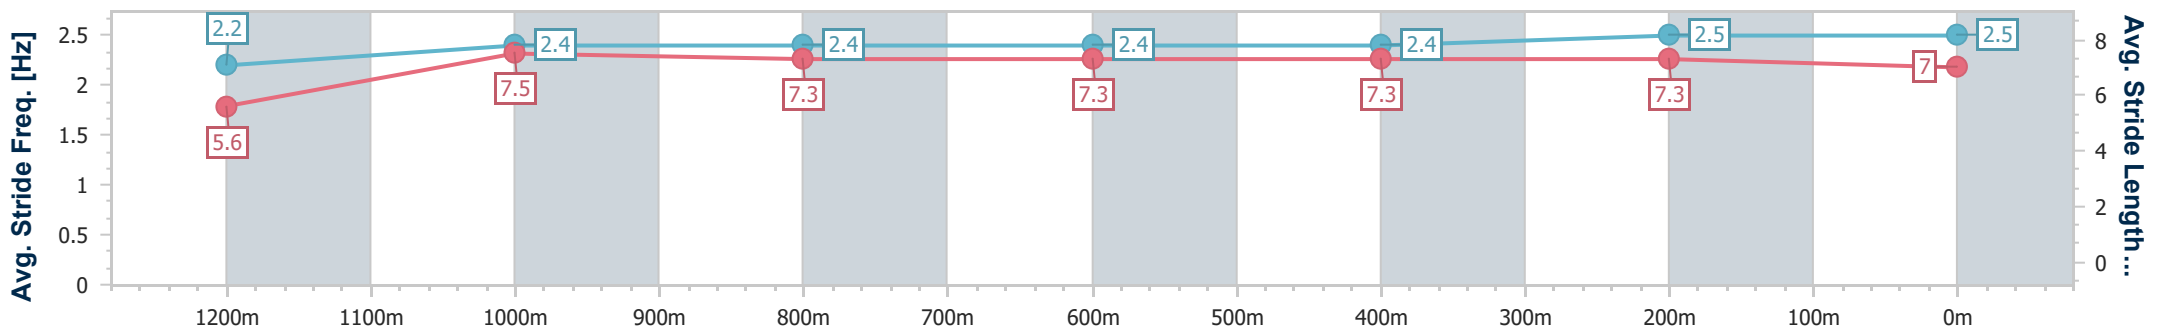

Horse/Jockey Name	Mexican Star
Final Rank	7
Fastest Section Time (Section)	0:10.92 (1200m)
Top Speed [km/h] (Section)	67.0 (1200m)
Race State	Finished

Doomben QLD Professional
Race 9: GALLOPERS SPORTS CLUB BENCHMARK 65
Handicap - 1350m
20 September 2023 - 17:13
Track Rating: Good 3, Weather: Overcast, Rail Position: +9.5m
Entire Course

BRISBANE
RACING CLUB

Section	Overall	1200m	1000m	800m	600m	400m	200m							
Section Times	1:19.85 [7] (0:12.11)	1:07.74 [8] (0:10.92)	0:56.82 [6] (0:11.33)	0:45.49 [6] (0:11.43)	0:34.06 [7] (0:11.33)	0:22.73 [7] (0:11.03)	0:11.70 [7] (0:11.70)							
Average Speed [km/h]	44.6	66.0	63.5	63.0	63.3	65.0	61.6							
Top Speed [km/h]	64.7	67.0	65.7	64.3	64.3	66.0	64.5							
Avg. Dist. to Rail [m]	5.2	0.8	0.3	0.1	0.8	1.2	1.6							
Avg. Stride Freq. [Hz]	2.2	2.4	2.4	2.4	2.4	2.5	2.5							
Avg. Stride Length [m]	5.6	7.5	7.3	7.3	7.3	7.3	7.0							

- [ ] Ranking at each section and finish
- -.-.- No data available at this section
- NA No data available