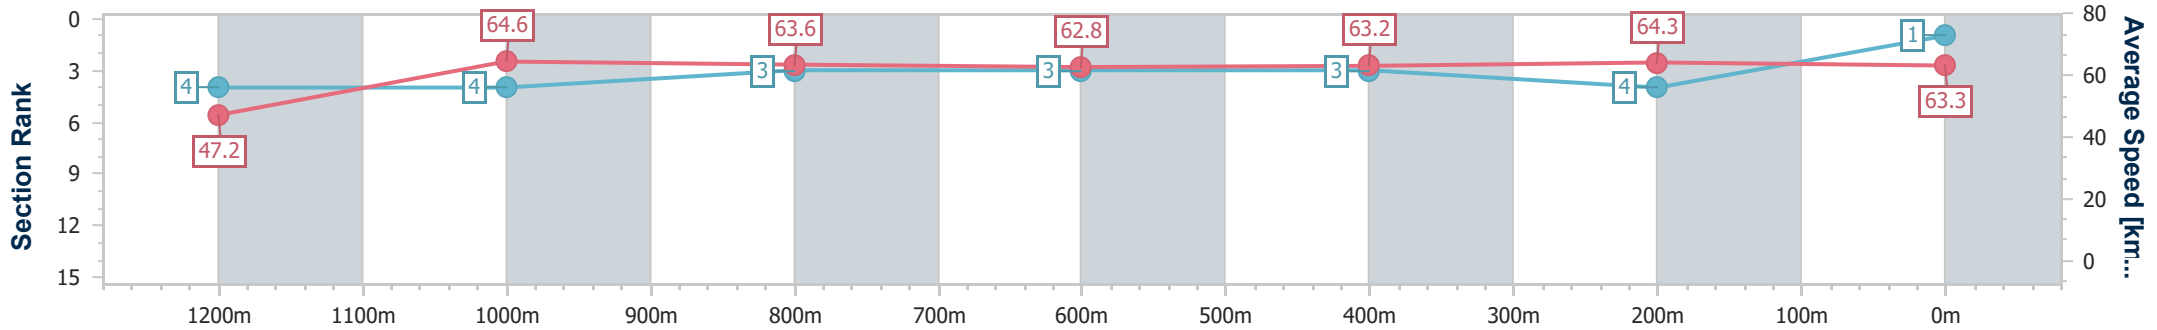

Section	Overall	1200m	1000m	800m	600m	400m	200m
Section Times	1:19.30 [1] (0:11.44)	1:07.86 [4] (0:11.14)	0:56.72 [4] (0:11.34)	0:45.38 [3] (0:11.49)	0:33.89 [3] (0:11.36)	0:22.53 [3] (0:11.18)	0:11.35 [4] (0:11.35)
Average Speed [km/h]	47.2	64.6	63.6	62.8	63.2	64.3	63.3
Top Speed [km/h]	64.0	65.4	65.3	63.8	64.3	65.6	65.2
Avg. Dist. to Rail [m]	1.5	0.5	0.6	0.2	0.4	0.4	0.6
Avg. Stride Freq. [Hz]	2.2	2.3	2.3	2.3	2.3	2.3	2.3
Avg. Stride Length [m]	5.9	7.6	7.5	7.5	7.5	7.7	7.6