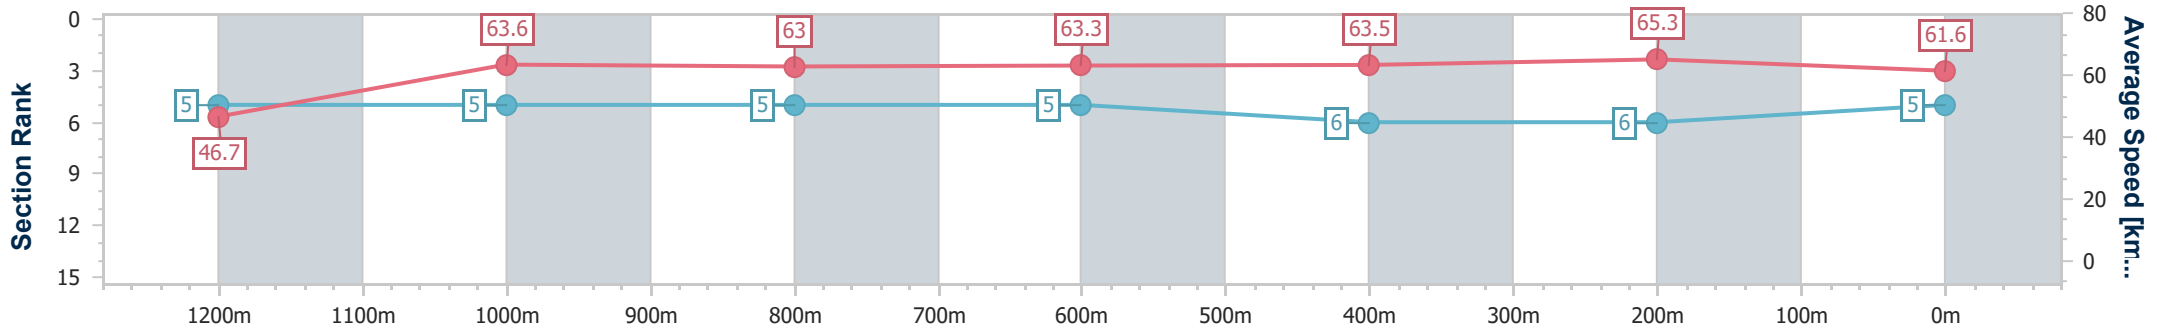

Horse/Jockey Name	Merseyside
Final Rank	5
Fastest Section Time (Section)	0:11.03 (400m)
Top Speed [km/h] (Section)	66.0 (400m)
Race State	Finished

Doomben QLD Professional
Race 9: GALLOPERS SPORTS CLUB BENCHMARK 65
Handicap - 1350m
20 September 2023 - 17:13
Track Rating: Good 3, Weather: Overcast, Rail Position: +9.5m
Entire Course

BRISBANE
RACING CLUB

Section	Overall	1200m	1000m	800m	600m	400m	200m
Section Times	1:19.78 [5] (0:11.55)	1:08.23 [5] (0:11.32)	0:56.91 [5] (0:11.45)	0:45.46 [5] (0:11.36)	0:34.10 [5] (0:11.37)	0:22.73 [6] (0:11.03)	0:11.70 [6] (0:11.70)
Average Speed [km/h]	46.7	63.6	63.0	63.3	63.5	65.3	61.6
Top Speed [km/h]	63.2	65.0	64.9	64.4	64.9	66.0	64.6
Avg. Dist. to Rail [m]	3.7	1.5	0.7	0.2	0.4	2.5	4.5
Avg. Stride Freq. [Hz]	2.2	2.3	2.3	2.3	2.3	2.4	2.3
Avg. Stride Length [m]	5.9	7.7	7.6	7.6	7.7	7.6	7.3

- [ ] Ranking at each section and finish
- -.-.- No data available at this section
- NA No data available