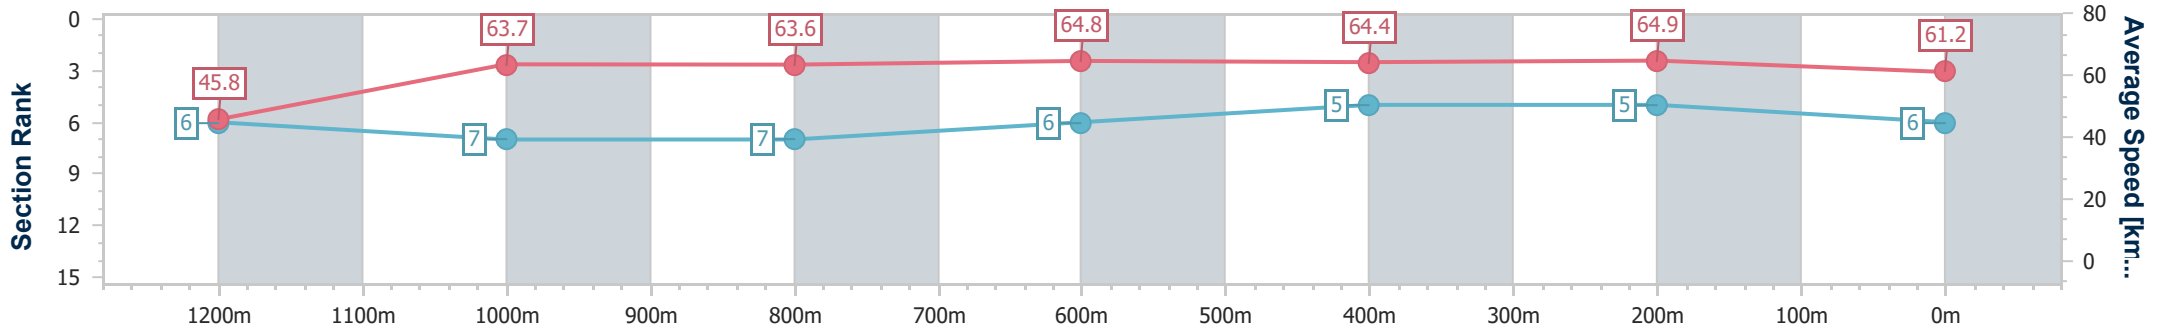

Horse/Jockey Name	Rising Star
Final Rank	6
Fastest Section Time (Section)	0:11.13 (400m)
Top Speed [km/h] (Section)	65.9 (400m)
Race State	Finished

Doomben QLD Professional
Race 9: GALLOPERS SPORTS CLUB BENCHMARK 65
Handicap - 1350m
20 September 2023 - 17:13
Track Rating: Good 3, Weather: Overcast, Rail Position: +9.5m
Entire Course

BRISBANE
RACING CLUB

Section	Overall	1200m	1000m	800m	600m	400m	200m
Section Times	1:19.82 [6] (0:11.80)	1:08.02 [6] (0:11.30)	0:56.72 [7] (0:11.39)	0:45.33 [7] (0:11.20)	0:34.13 [6] (0:11.23)	0:22.90 [5] (0:11.13)	0:11.77 [5] (0:11.77)
Average Speed [km/h]	45.8	63.7	63.6	64.8	64.4	64.9	61.2
Top Speed [km/h]	63.3	65.0	65.5	65.7	65.3	65.9	64.6
Avg. Dist. to Rail [m]	4.5	2.5	2.5	1.4	0.9	2.7	5.1
Avg. Stride Freq. [Hz]	2.0	2.2	2.2	2.2	2.2	2.3	2.2
Avg. Stride Length [m]	6.2	7.9	7.8	7.9	7.8	7.7	7.4

- [ ] Ranking at each section and finish
- -.-.- No data available at this section
- NA No data available