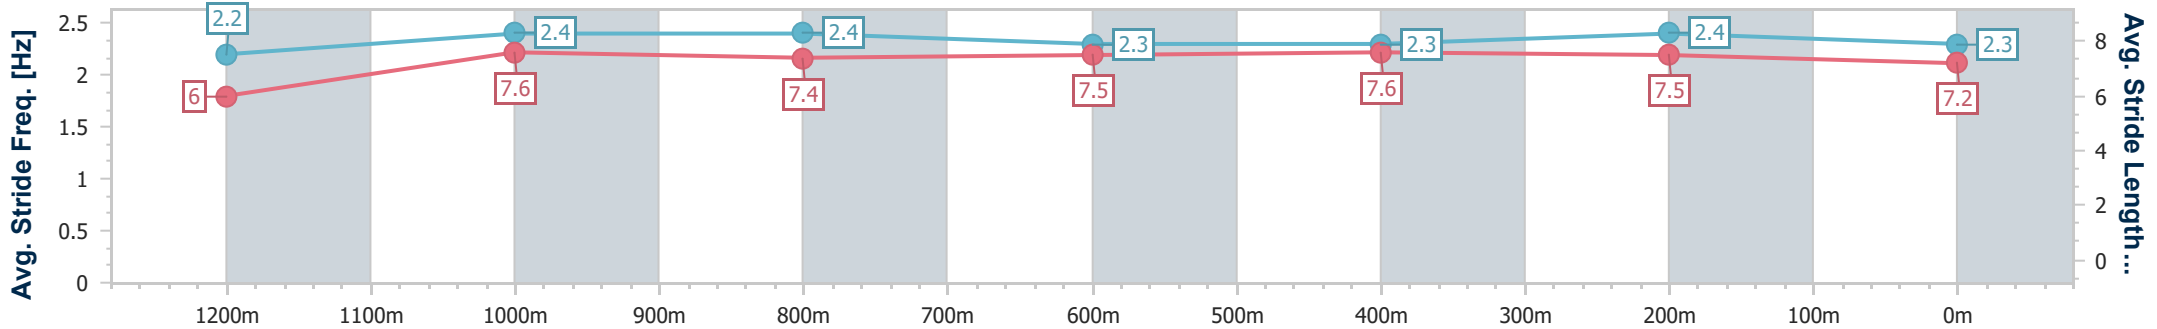

Horse/Jockey Name	Greek Star
Final Rank	3
Fastest Section Time (Section)	0:11.02 (1200m)
Top Speed [km/h] (Section)	66.2 (400m)
Race State	Finished

Doomben QLD Professional
Race 9: GALLOPERS SPORTS CLUB BENCHMARK 65
Handicap - 1350m
20 September 2023 - 17:13
Track Rating: Good 3, Weather: Overcast, Rail Position: +9.5m
Entire Course

BRISBANE
RACING CLUB

Section	Overall	1200m	1000m	800m	600m	400m	200m
Section Times	1:19.61 [3] (0:11.24)	1:08.37 [2] (0:11.02)	0:57.35 [1] (0:11.41)	0:45.94 [1] (0:11.51)	0:34.43 [1] (0:11.40)	0:23.03 [1] (0:11.22)	0:11.81 [2] (0:11.81)
Average Speed [km/h]	48.0	65.3	63.2	62.4	63.1	63.9	61.1
Top Speed [km/h]	65.6	65.8	65.0	63.1	64.0	66.2	64.1
Avg. Dist. to Rail [m]	1.1	0.5	0.3	0.3	0.6	0.7	0.2
Avg. Stride Freq. [Hz]	2.2	2.4	2.4	2.3	2.3	2.4	2.3
Avg. Stride Length [m]	6.0	7.6	7.4	7.5	7.6	7.5	7.2

- [ ] Ranking at each section and finish
- -.-.- No data available at this section
- NA No data available