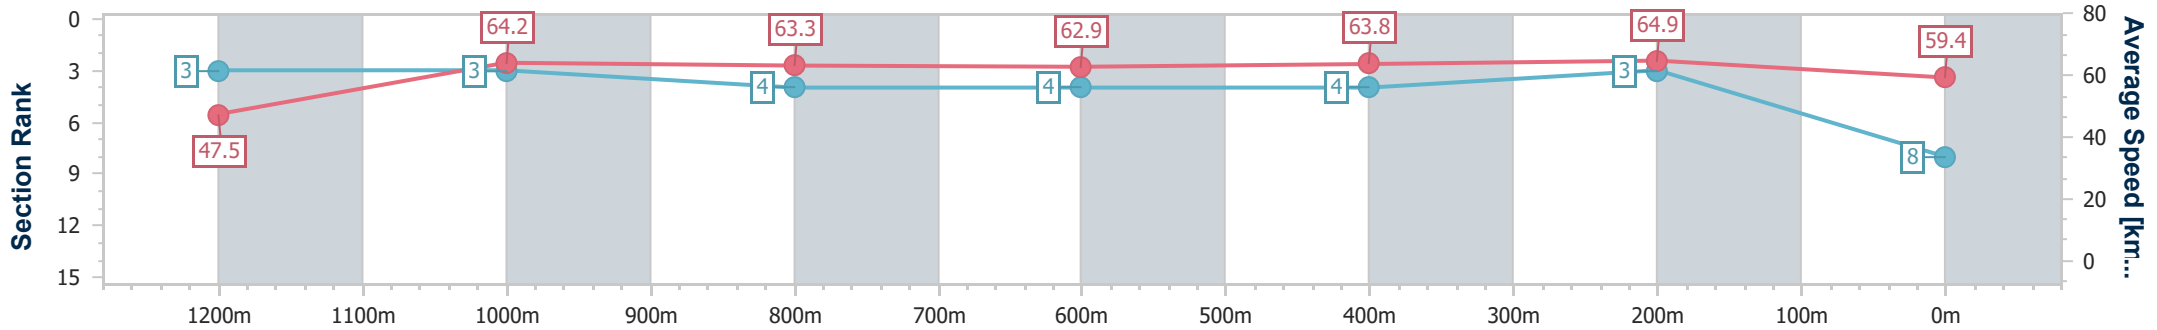

Horse/Jockey Name	Yasmeen
Final Rank	8
Fastest Section Time (Section)	0:11.12 (400m)
Top Speed [km/h] (Section)	66.2 (400m)
Race State	Finished

Doomben QLD Professional
Race 9: GALLOPERS SPORTS CLUB BENCHMARK 65
Handicap - 1350m
20 September 2023 - 17:13
Track Rating: Good 3, Weather: Overcast, Rail Position: +9.5m
Entire Course

BRISBANE
RACING CLUB

Section	Overall	1200m	1000m	800m	600m	400m	200m							
Section Times	1:20.05 [8] (0:11.34)	1:08.71 [3] (0:11.22)	0:57.49 [3] (0:11.43)	0:46.06 [4] (0:11.49)	0:34.57 [4] (0:11.34)	0:23.23 [4] (0:11.12)	0:12.11 [3] (0:12.11)							
Average Speed [km/h]	47.5	64.2	63.3	62.9	63.8	64.9	59.4							
Top Speed [km/h]	63.6	65.5	65.0	63.8	65.6	66.2	64.1							
Avg. Dist. to Rail [m]	3.6	2.1	1.8	1.0	0.6	1.9	3.0							
Avg. Stride Freq. [Hz]	2.4	2.3	2.3	2.3	2.3	2.4	2.3							
Avg. Stride Length [m]	5.5	7.6	7.6	7.7	7.8	7.6	7.3							

- [ ] Ranking at each section and finish
- -.-.- No data available at this section
- NA No data available