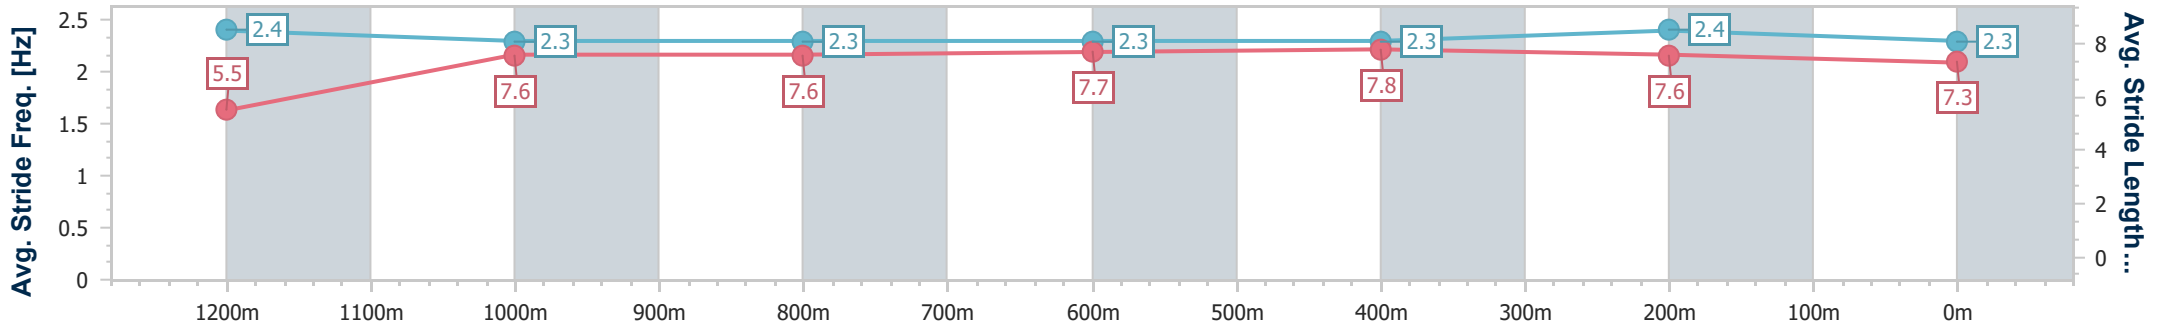

Horse/Jockey Name	Yasmeen
Final Rank	8
Fastest Section Time (Section)	0:11.12 (400m)
Top Speed [km/h] (Section)	66.2 (400m)
Race State	Finished

Doomben QLD Professional
Race 9: GALLOPERS SPORTS CLUB BENCHMARK 65
Handicap - 1350m
20 September 2023 - 17:13
Track Rating: Good 3, Weather: Overcast, Rail Position: +9.5m
Entire Course

BRISBANE
RACING CLUB

Section	Overall	1200m	1000m	800m	600m	400m	200m							
Section Times	1:20.05 [8] (0:11.34)	1:08.71 [3] (0:11.22)	0:57.49 [3] (0:11.43)	0:46.06 [4] (0:11.49)	0:34.57 [4] (0:11.34)	0:23.23 [4] (0:11.12)	0:12.11 [3] (0:12.11)							
Average Speed [km/h]	47.5	64.2	63.3	62.9	63.8	64.9	59.4							
Top Speed [km/h]	63.6	65.5	65.0	63.8	65.6	66.2	64.1							
Avg. Dist. to Rail [m]	3.6	2.1	1.8	1.0	0.6	1.9	3.0							
Avg. Stride Freq. [Hz]	2.4	2.3	2.3	2.3	2.3	2.4	2.3							
Avg. Stride Length [m]	5.5	7.6	7.6	7.7	7.8	7.6	7.3							

- [ ] Ranking at each section and finish
- -.-.- No data available at this section
- NA No data available