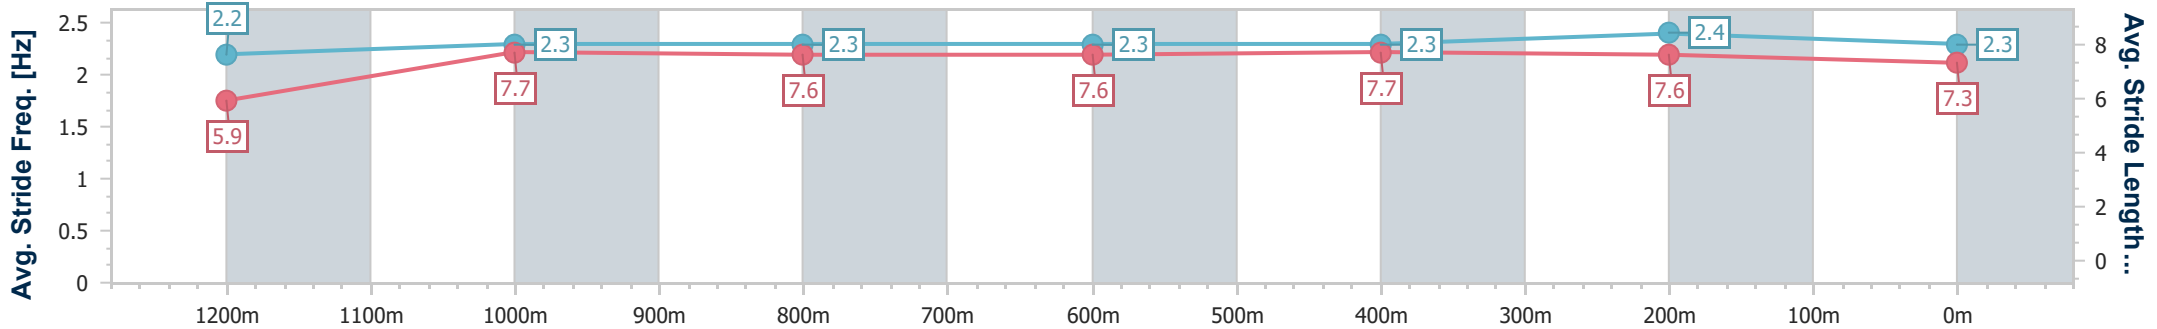

Horse/Jockey Name	Merseyside
Final Rank	5
Fastest Section Time (Section)	0:11.03 (400m)
Top Speed [km/h] (Section)	66.0 (400m)
Race State	Finished

Doomben QLD Professional
Race 9: GALLOPERS SPORTS CLUB BENCHMARK 65
Handicap - 1350m
20 September 2023 - 17:13
Track Rating: Good 3, Weather: Overcast, Rail Position: +9.5m
Entire Course

BRISBANE
RACING CLUB

Section	Overall	1200m	1000m	800m	600m	400m	200m
Section Times	1:19.78 [5] (0:11.55)	1:08.23 [5] (0:11.32)	0:56.91 [5] (0:11.45)	0:45.46 [5] (0:11.36)	0:34.10 [5] (0:11.37)	0:22.73 [6] (0:11.03)	0:11.70 [6] (0:11.70)
Average Speed [km/h]	46.7	63.6	63.0	63.3	63.5	65.3	61.6
Top Speed [km/h]	63.2	65.0	64.9	64.4	64.9	66.0	64.6
Avg. Dist. to Rail [m]	3.7	1.5	0.7	0.2	0.4	2.5	4.5
Avg. Stride Freq. [Hz]	2.2	2.3	2.3	2.3	2.3	2.4	2.3
Avg. Stride Length [m]	5.9	7.7	7.6	7.6	7.7	7.6	7.3

- [ ] Ranking at each section and finish
- -.-.- No data available at this section
- NA No data available