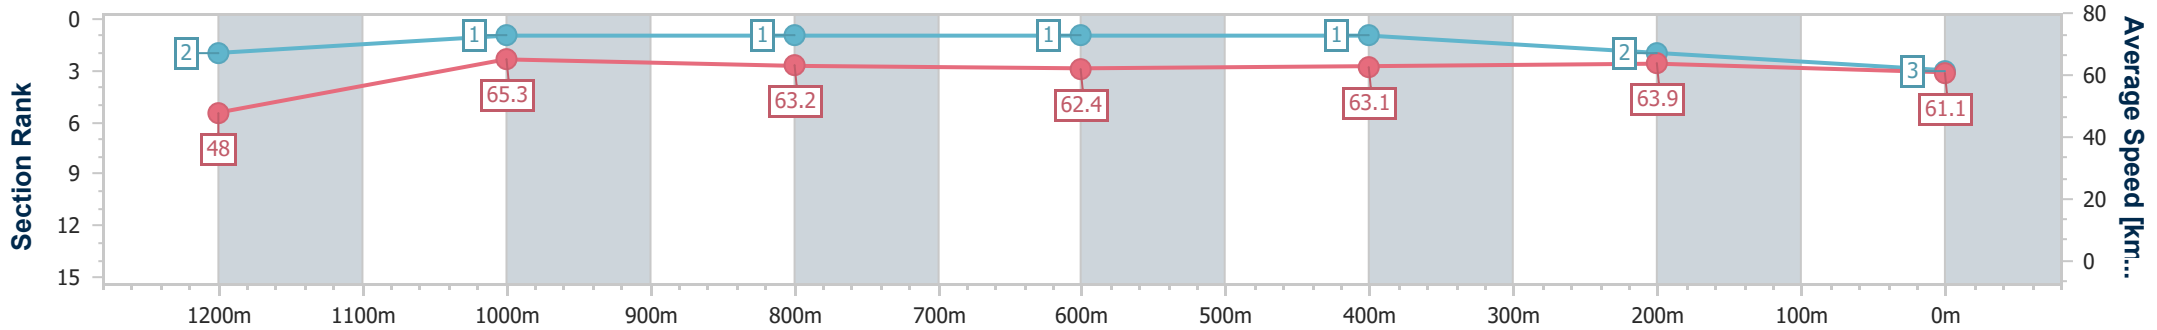

Horse/Jockey Name	Greek Star
Final Rank	3
Fastest Section Time (Section)	0:11.02 (1200m)
Top Speed [km/h] (Section)	66.2 (400m)
Race State	Finished

Doomben QLD Professional
Race 9: GALLOPERS SPORTS CLUB BENCHMARK 65
Handicap - 1350m
20 September 2023 - 17:13
Track Rating: Good 3, Weather: Overcast, Rail Position: +9.5m
Entire Course

BRISBANE
RACING CLUB

Section	Overall	1200m	1000m	800m	600m	400m	200m
Section Times	1:19.61 [3] (0:11.24)	1:08.37 [2] (0:11.02)	0:57.35 [1] (0:11.41)	0:45.94 [1] (0:11.51)	0:34.43 [1] (0:11.40)	0:23.03 [1] (0:11.22)	0:11.81 [2] (0:11.81)
Average Speed [km/h]	48.0	65.3	63.2	62.4	63.1	63.9	61.1
Top Speed [km/h]	65.6	65.8	65.0	63.1	64.0	66.2	64.1
Avg. Dist. to Rail [m]	1.1	0.5	0.3	0.3	0.6	0.7	0.2
Avg. Stride Freq. [Hz]	2.2	2.4	2.4	2.3	2.3	2.4	2.3
Avg. Stride Length [m]	6.0	7.6	7.4	7.5	7.6	7.5	7.2

- [ ] Ranking at each section and finish
- -.-.- No data available at this section
- NA No data available