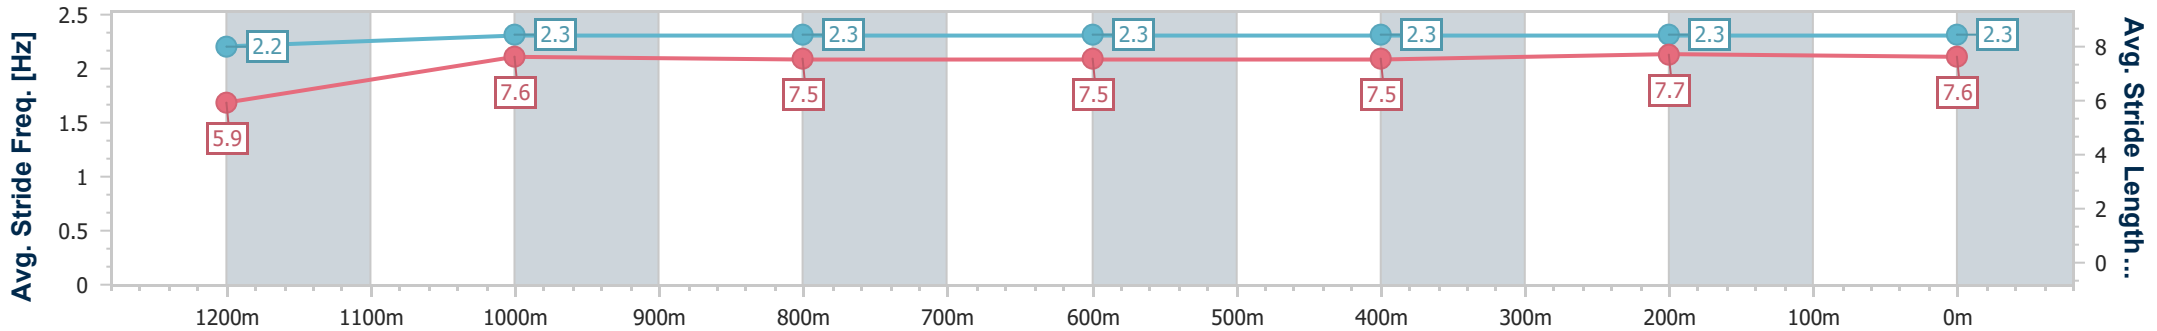

Section	Overall	1200m	1000m	800m	600m	400m	200m
Section Times	1:19.30 [1] (0:11.44)	1:07.86 [4] (0:11.14)	0:56.72 [4] (0:11.34)	0:45.38 [3] (0:11.49)	0:33.89 [3] (0:11.36)	0:22.53 [3] (0:11.18)	0:11.35 [4] (0:11.35)
Average Speed [km/h]	47.2	64.6	63.6	62.8	63.2	64.3	63.3
Top Speed [km/h]	64.0	65.4	65.3	63.8	64.3	65.6	65.2
Avg. Dist. to Rail [m]	1.5	0.5	0.6	0.2	0.4	0.4	0.6
Avg. Stride Freq. [Hz]	2.2	2.3	2.3	2.3	2.3	2.3	2.3
Avg. Stride Length [m]	5.9	7.6	7.5	7.5	7.5	7.7	7.6