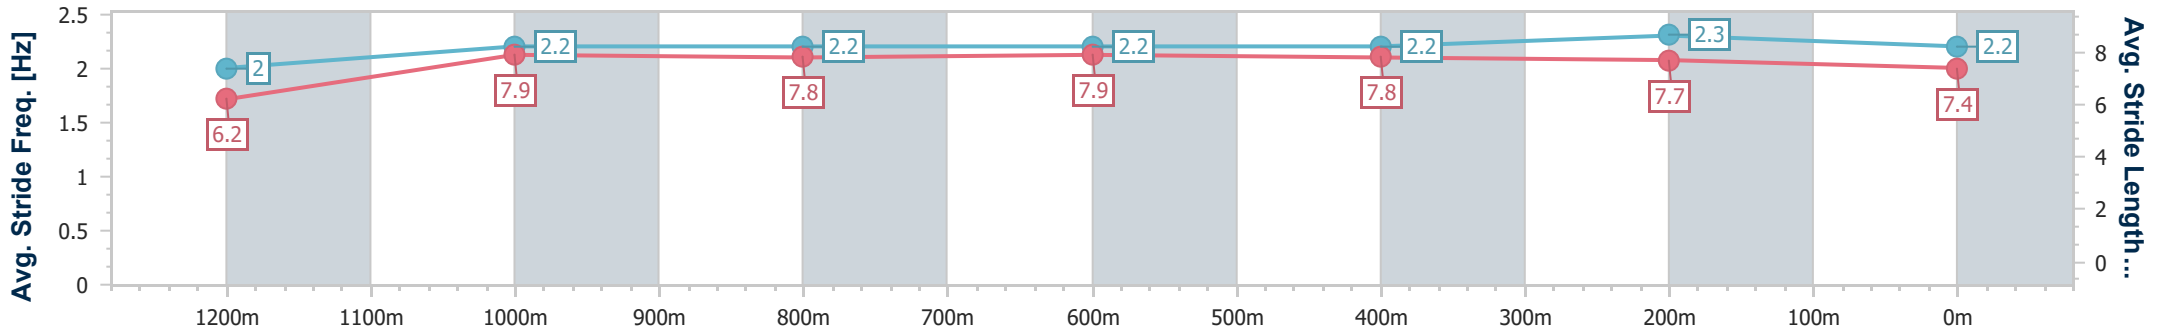

Horse/Jockey Name	Rising Star
Final Rank	6
Fastest Section Time (Section)	0:11.13 (400m)
Top Speed [km/h] (Section)	65.9 (400m)
Race State	Finished

Doomben QLD Professional
Race 9: GALLOPERS SPORTS CLUB BENCHMARK 65
Handicap - 1350m
20 September 2023 - 17:13
Track Rating: Good 3, Weather: Overcast, Rail Position: +9.5m
Entire Course

BRISBANE
RACING CLUB

Section	Overall	1200m	1000m	800m	600m	400m	200m
Section Times	1:19.82 [6] (0:11.80)	1:08.02 [6] (0:11.30)	0:56.72 [7] (0:11.39)	0:45.33 [7] (0:11.20)	0:34.13 [6] (0:11.23)	0:22.90 [5] (0:11.13)	0:11.77 [5] (0:11.77)
Average Speed [km/h]	45.8	63.7	63.6	64.8	64.4	64.9	61.2
Top Speed [km/h]	63.3	65.0	65.5	65.7	65.3	65.9	64.6
Avg. Dist. to Rail [m]	4.5	2.5	2.5	1.4	0.9	2.7	5.1
Avg. Stride Freq. [Hz]	2.0	2.2	2.2	2.2	2.2	2.3	2.2
Avg. Stride Length [m]	6.2	7.9	7.8	7.9	7.8	7.7	7.4

- [ ] Ranking at each section and finish
- -.-.- No data available at this section
- NA No data available