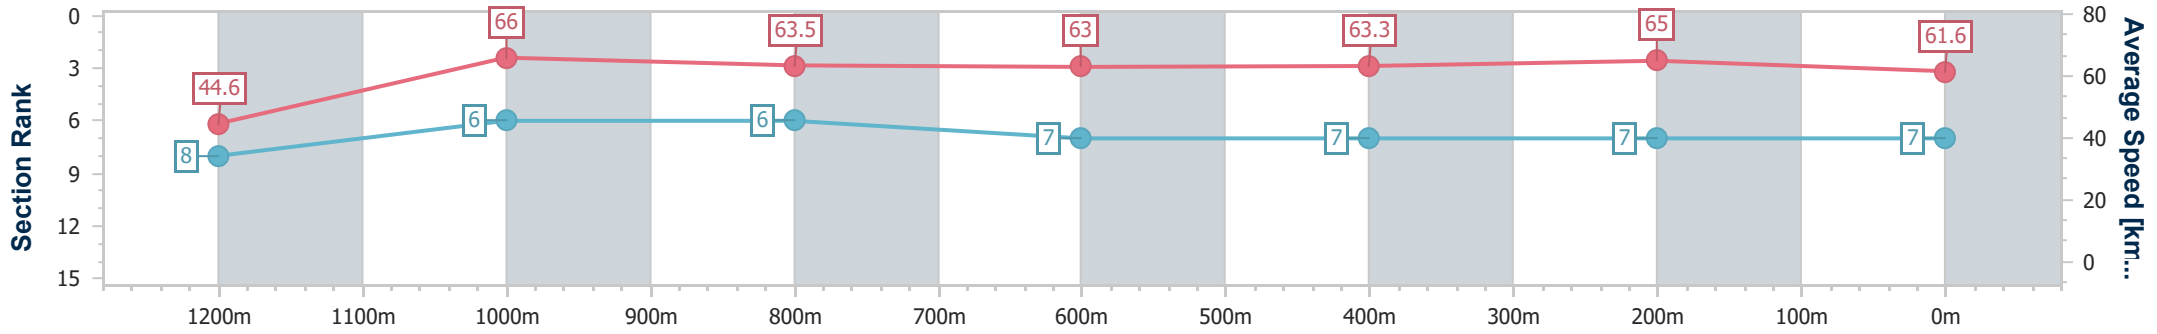

Horse/Jockey Name	Mexican Star
Final Rank	7
Fastest Section Time (Section)	0:10.92 (1200m)
Top Speed [km/h] (Section)	67.0 (1200m)
Race State	Finished

Doomben QLD Professional
Race 9: GALLOPERS SPORTS CLUB BENCHMARK 65
Handicap - 1350m
20 September 2023 - 17:13
Track Rating: Good 3, Weather: Overcast, Rail Position: +9.5m
Entire Course

BRISBANE
RACING CLUB

Section	Overall	1200m	1000m	800m	600m	400m	200m							
Section Times	1:19.85 [7] (0:12.11)	1:07.74 [8] (0:10.92)	0:56.82 [6] (0:11.33)	0:45.49 [6] (0:11.43)	0:34.06 [7] (0:11.33)	0:22.73 [7] (0:11.03)	0:11.70 [7] (0:11.70)							
Average Speed [km/h]	44.6	66.0	63.5	63.0	63.3	65.0	61.6							
Top Speed [km/h]	64.7	67.0	65.7	64.3	64.3	66.0	64.5							
Avg. Dist. to Rail [m]	5.2	0.8	0.3	0.1	0.8	1.2	1.6							
Avg. Stride Freq. [Hz]	2.2	2.4	2.4	2.4	2.4	2.5	2.5							
Avg. Stride Length [m]	5.6	7.5	7.3	7.3	7.3	7.3	7.0							

- [ ] Ranking at each section and finish
- -.-.- No data available at this section
- NA No data available