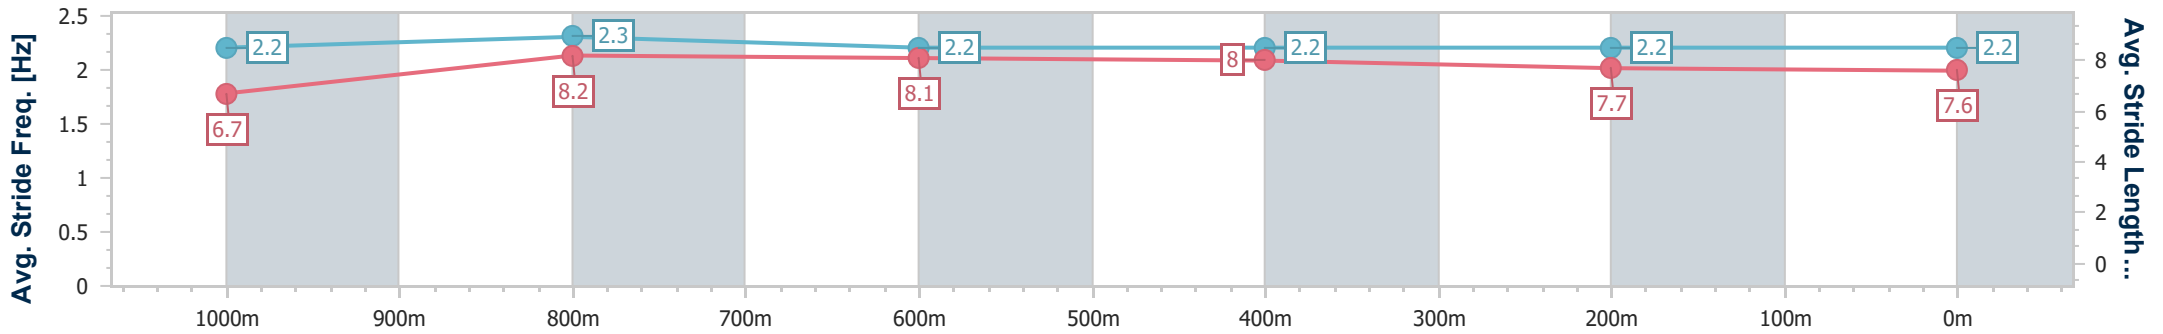

- [] Ranking at each section and finish
- .-.- No data available at this section
- NA No data available

Horse/Jockey Name	Jack's Boom
Final Rank	4
Fastest Section Time (Section)	0:10.77 (1000m)
Top Speed [km/h] (Section)	67.6 (1000m)
Race State	Finished