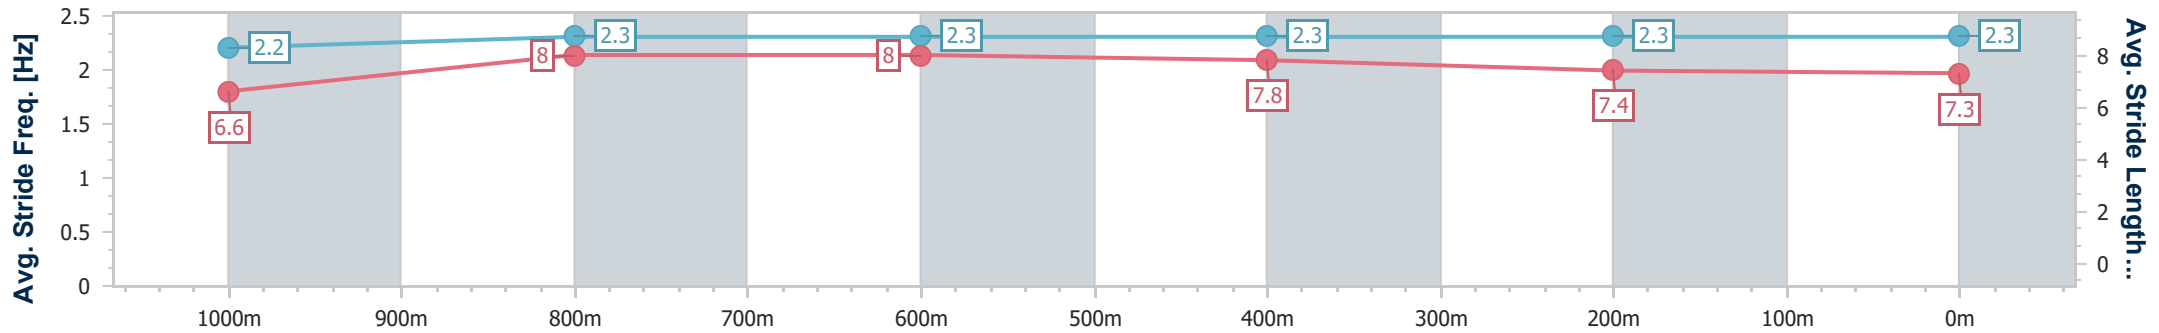

- [] Ranking at each section and finish
- .-.- No data available at this section
- NA No data available

Horse/Jockey Name	Her Expense
Final Rank	6
Fastest Section Time (Section)	0:10.91 (1000m)
Top Speed [km/h] (Section)	67.1 (1000m)
Race State	Finished

- [] Ranking at each section and finish
- .-.- No data available at this section
- NA No data available

Horse/Jockey Name	Whiskey Dancer
Final Rank	7
Fastest Section Time (Section)	0:10.88 (1000m)
Top Speed [km/h] (Section)	67.2 (Overall)
Race State	Finished