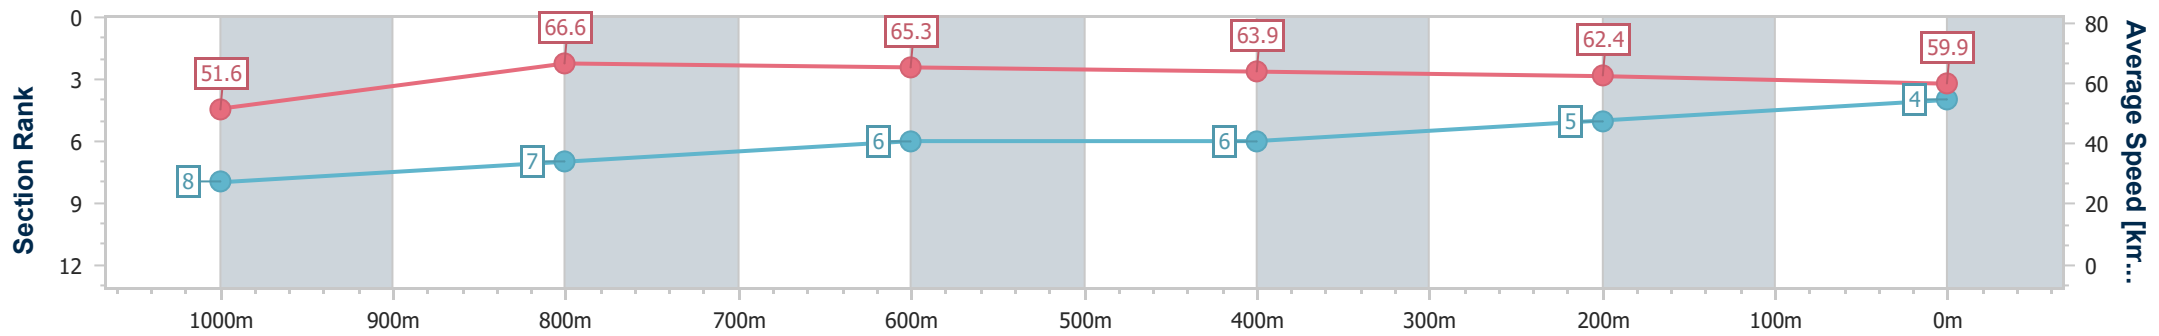

- [] Ranking at each section and finish
- .-.- No data available at this section
- NA No data available

Horse/Jockey Name	Pharma Boom
Final Rank	5
Fastest Section Time (Section)	0:10.88 (1000m)
Top Speed [km/h] (Section)	66.9 (1000m)
Race State	Finished