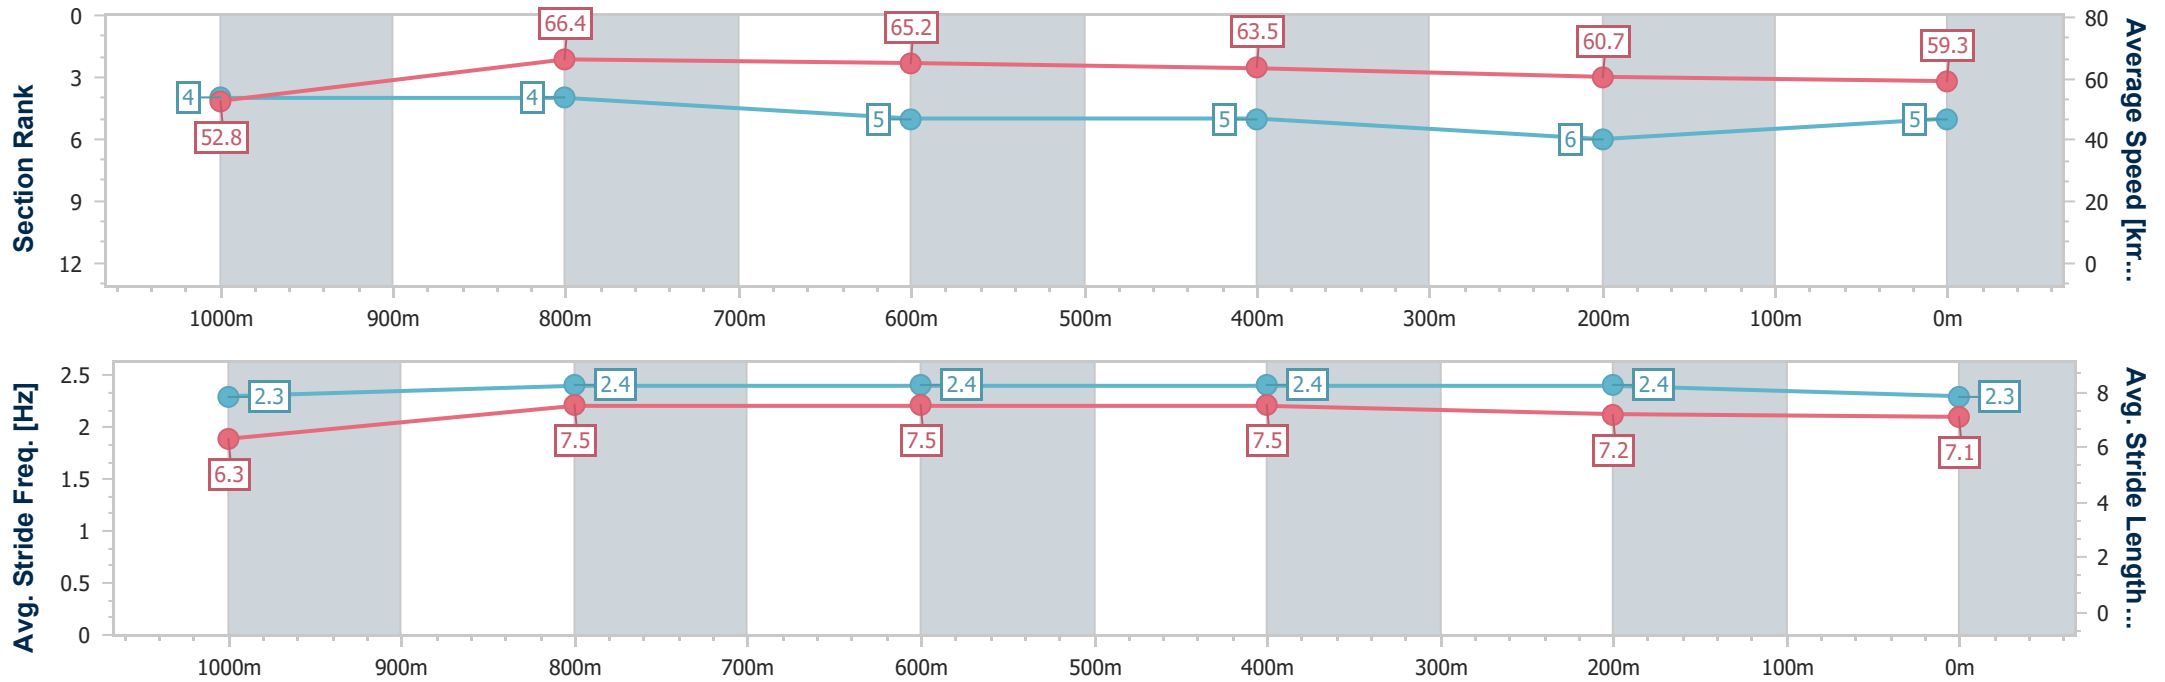

- [] Ranking at each section and finish
- .-.- No data available at this section
- NA No data available

Horse/Jockey Name	Her Expense
Final Rank	6
Fastest Section Time (Section)	0:10.91 (1000m)
Top Speed [km/h] (Section)	67.1 (1000m)
Race State	Finished