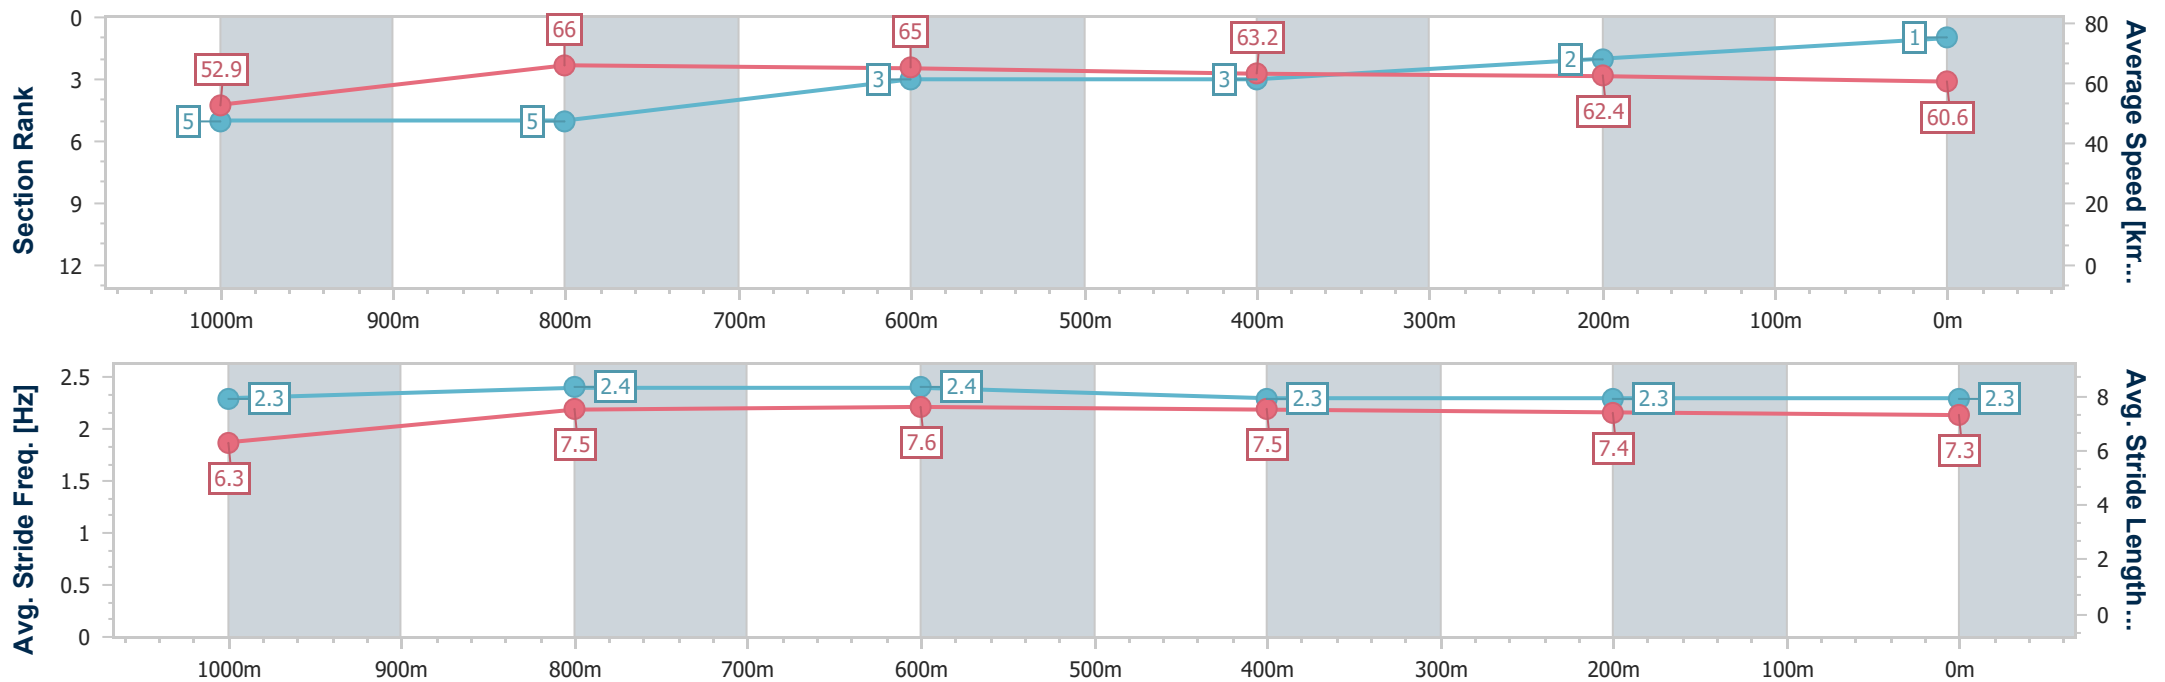

- [] Ranking at each section and finish
- .-.- No data available at this section
- NA No data available

Horse/Jockey Name	Full Cry
Final Rank	2
Fastest Section Time (Section)	0:10.86 (1000m)
Top Speed [km/h] (Section)	67.5 (800m)
Race State	Finished