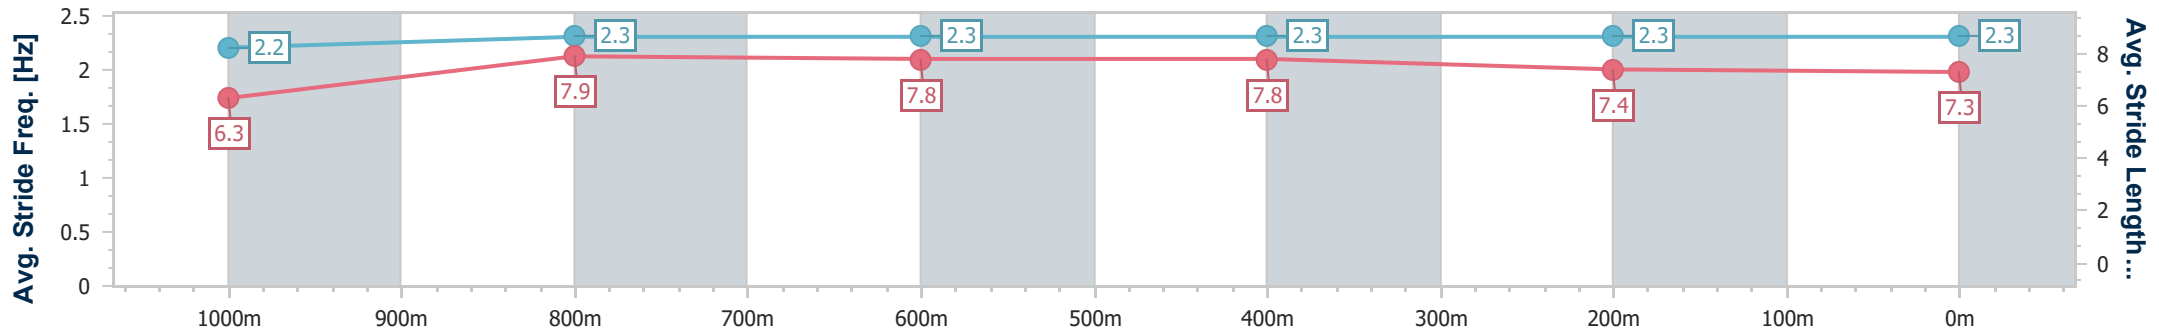

- [] Ranking at each section and finish
- .-.- No data available at this section
- NA No data available

Horse/Jockey Name	Pharma Boom
Final Rank	5
Fastest Section Time (Section)	0:10.88 (1000m)
Top Speed [km/h] (Section)	66.9 (1000m)
Race State	Finished