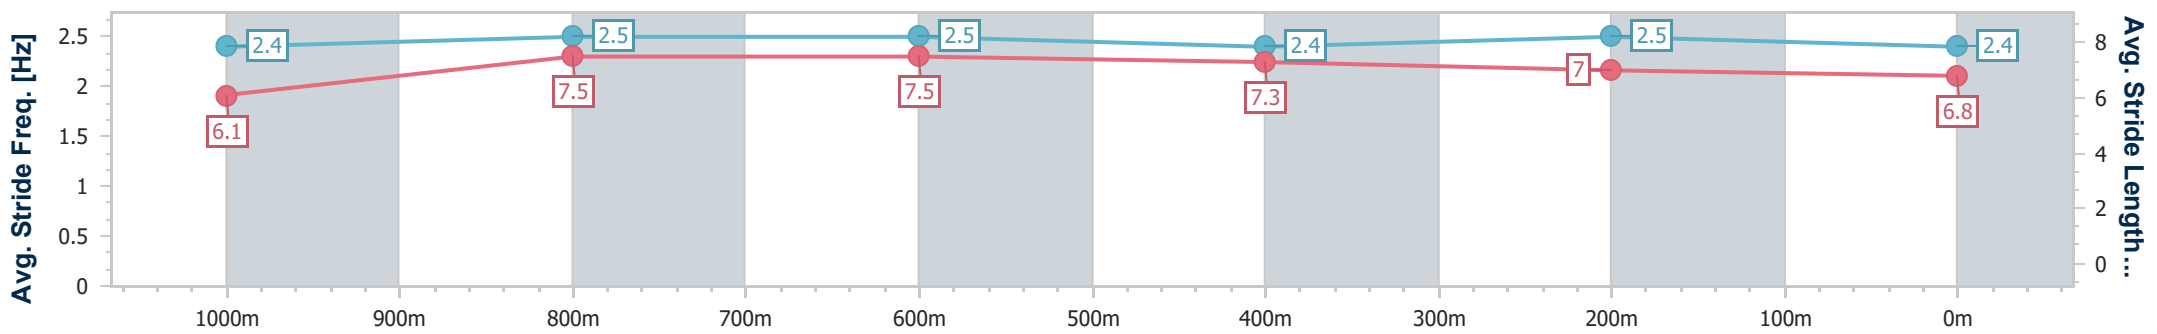

Horse/Jockey Name	Full Cry
Final Rank	2
Fastest Section Time (Section)	0:10.86 (1000m)
Top Speed [km/h] (Section)	67.5 (800m)
Race State	Finished

Aquis Park Gold Coast Poly QLD Professional

Race 7: DOLPHINS Class 1 Handicap - 1200m

25 November 2023 - 16:50

Track Rating: Synthetic , Weather: Overcast, Rail Position: True

Section	Overall	1000m	800m	600m	400m	200m
Section Times	1:10.64 [2] (0:13.45)	0:57.19 [2] (0:10.86)	0:46.33 [2] (0:11.09)	0:35.24 [2] (0:11.41)	0:23.83 [2] (0:11.69)	0:12.14 [1] (0:12.14)
Average Speed [km/h]	53.6	66.6	66.0	64.2	61.9	59.8
Top Speed [km/h]	66.6	67.1	67.5	65.7	63.1	61.2
Avg. Dist. to Rail [m]	3.0	0.6	3.0	4.2	3.1	2.9
Avg. Stride Freq. [Hz]	2.4	2.5	2.5	2.4	2.5	2.4
Avg. Stride Length [m]	6.1	7.5	7.5	7.3	7.0	6.8

- [ ] Ranking at each section and finish
- -.-.- No data available at this section
- NA No data available