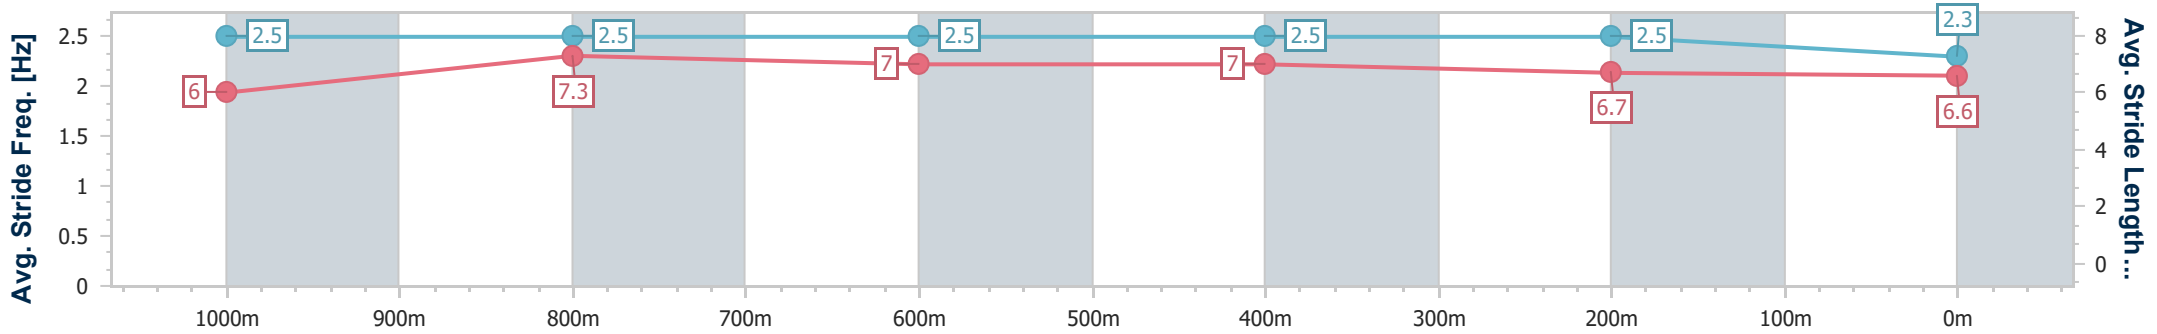

- [] Ranking at each section and finish
- .-.- No data available at this section
- NA No data available

Horse/Jockey Name	Whiskey Dancer
Final Rank	7
Fastest Section Time (Section)	0:10.88 (1000m)
Top Speed [km/h] (Section)	67.2 (Overall)
Race State	Finished

Aquis Park Gold Coast Poly QLD Professional

Race 7: DOLPHINS Class 1 Handicap - 1200m

25 November 2023 - 16:50

Track Rating: Synthetic , Weather: Overcast, Rail Position: True

Section	Overall	1000m	800m	600m	400m	200m
Section Times	1:11.67 [7] (0:13.37)	0:58.30 [1] (0:10.88)	0:47.42 [1] (0:11.14)	0:36.28 [1] (0:11.40)	0:24.88 [1] (0:12.01)	0:12.87 [4] (0:12.87)
Average Speed [km/h]	53.8	66.0	64.1	63.0	59.6	56.1
Top Speed [km/h]	67.2	67.1	65.5	65.0	60.9	58.9
Avg. Dist. to Rail [m]	1.4	1.9	0.8	1.1	1.7	0.6
Avg. Stride Freq. [Hz]	2.5	2.5	2.5	2.5	2.5	2.3
Avg. Stride Length [m]	6.0	7.3	7.0	7.0	6.7	6.6

- [] Ranking at each section and finish
- .-.- No data available at this section
- NA No data available

Horse/Jockey Name	Faithful Maryanne
Final Rank	8
Fastest Section Time (Section)	0:10.92 (1000m)
Top Speed [km/h] (Section)	69.0 (1000m)
Race State	Finished