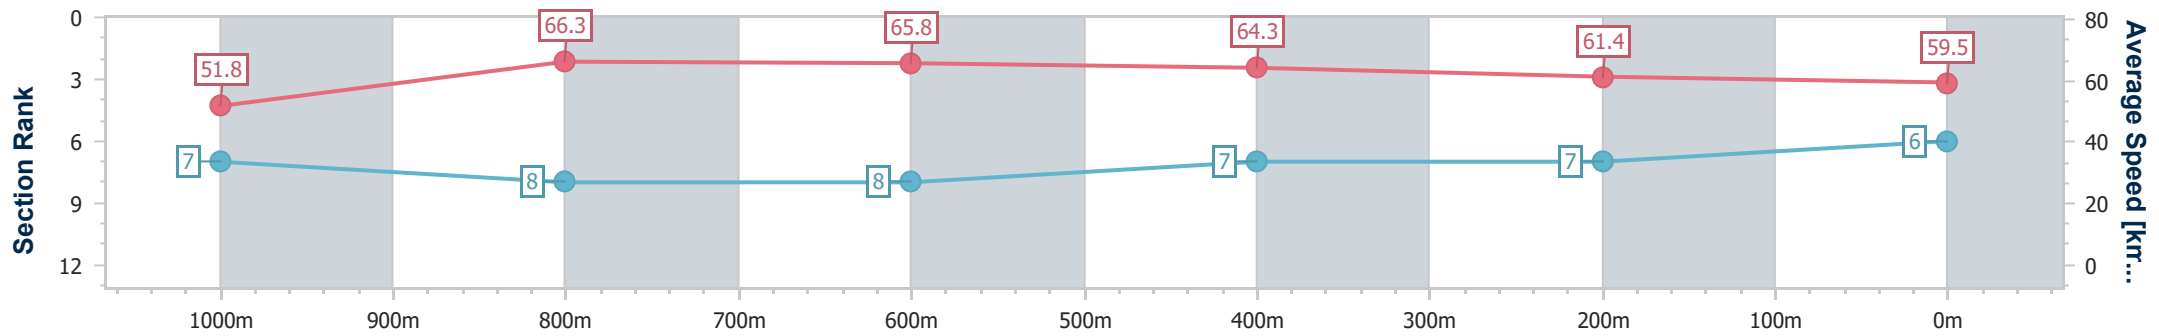

- [] Ranking at each section and finish
- .-.- No data available at this section
- NA No data available

Horse/Jockey Name	Her Expense
Final Rank	6
Fastest Section Time (Section)	0:10.91 (1000m)
Top Speed [km/h] (Section)	67.1 (1000m)
Race State	Finished

- [] Ranking at each section and finish
- .-.- No data available at this section
- NA No data available

Horse/Jockey Name	Whiskey Dancer
Final Rank	7
Fastest Section Time (Section)	0:10.88 (1000m)
Top Speed [km/h] (Section)	67.2 (Overall)
Race State	Finished