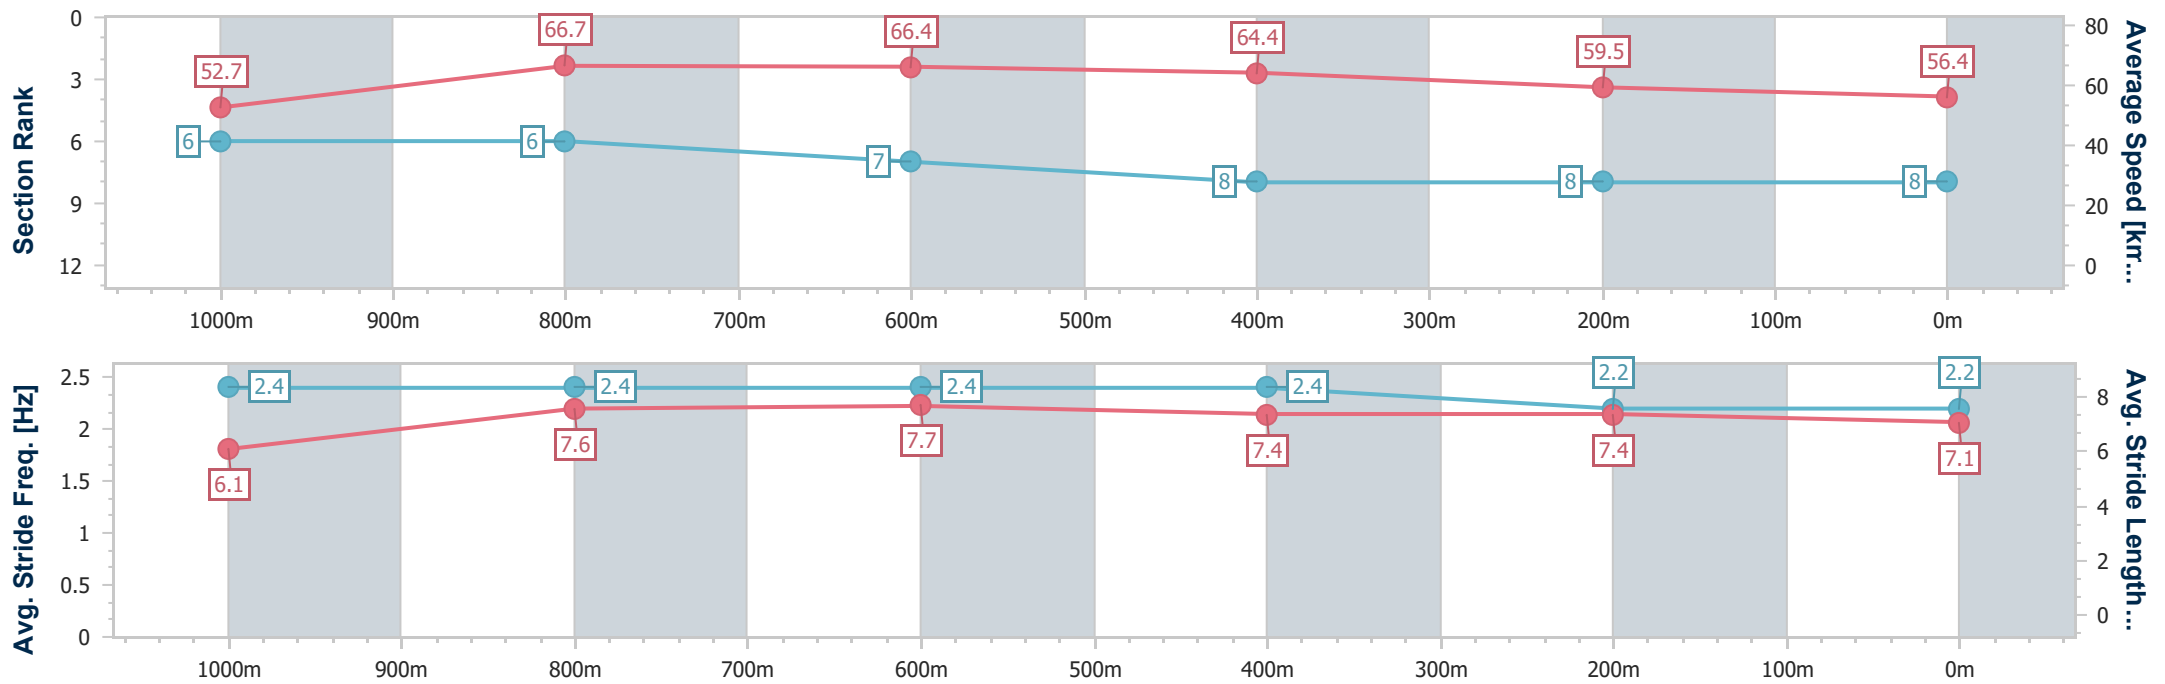

- [] Ranking at each section and finish
- .-.- No data available at this section
- NA No data available

Horse/Jockey Name	Faithful Maryanne
Final Rank	8
Fastest Section Time (Section)	0:10.92 (1000m)
Top Speed [km/h] (Section)	69.0 (1000m)
Race State	Finished

Aquis Park Gold Coast Poly QLD Professional

Race 7: DOLPHINS Class 1 Handicap - 1200m

25 November 2023 - 16:50

Track Rating: Synthetic , Weather: Overcast, Rail Position: True

Section	Overall	1000m	800m	600m	400m	200m
Section Times	1:12.55 [8] (0:13.72)	0:58.83 [6] (0:10.92)	0:47.91 [6] (0:11.23)	0:36.68 [7] (0:11.55)	0:25.13 [8] (0:12.29)	0:12.84 [8] (0:12.84)
Average Speed [km/h]	52.7	66.7	66.4	64.4	59.5	56.4
Top Speed [km/h]	66.0	69.0	67.4	67.5	60.9	57.7
Avg. Dist. to Rail [m]	5.1	4.3	6.2	7.0	5.6	3.9
Avg. Stride Freq. [Hz]	2.4	2.4	2.4	2.4	2.2	2.2
Avg. Stride Length [m]	6.1	7.6	7.7	7.4	7.4	7.1

- [] Ranking at each section and finish
- .-.- No data available at this section
- NA No data available