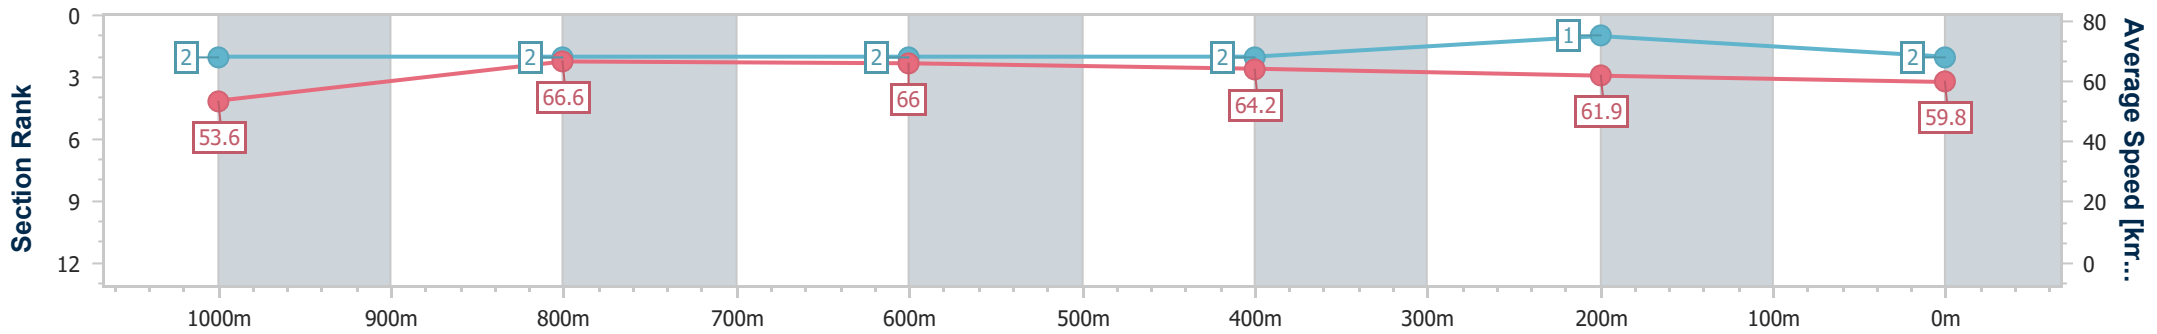

Horse/Jockey Name	Full Cry
Final Rank	2
Fastest Section Time (Section)	0:10.86 (1000m)
Top Speed [km/h] (Section)	67.5 (800m)
Race State	Finished

Aquis Park Gold Coast Poly QLD Professional

Race 7: DOLPHINS Class 1 Handicap - 1200m

25 November 2023 - 16:50

Track Rating: Synthetic , Weather: Overcast, Rail Position: True

Section	Overall	1000m	800m	600m	400m	200m
Section Times	1:10.64 [2] (0:13.45)	0:57.19 [2] (0:10.86)	0:46.33 [2] (0:11.09)	0:35.24 [2] (0:11.41)	0:23.83 [2] (0:11.69)	0:12.14 [1] (0:12.14)
Average Speed [km/h]	53.6	66.6	66.0	64.2	61.9	59.8
Top Speed [km/h]	66.6	67.1	67.5	65.7	63.1	61.2
Avg. Dist. to Rail [m]	3.0	0.6	3.0	4.2	3.1	2.9
Avg. Stride Freq. [Hz]	2.4	2.5	2.5	2.4	2.5	2.4
Avg. Stride Length [m]	6.1	7.5	7.5	7.3	7.0	6.8

- [ ] Ranking at each section and finish
- -.-.- No data available at this section
- NA No data available