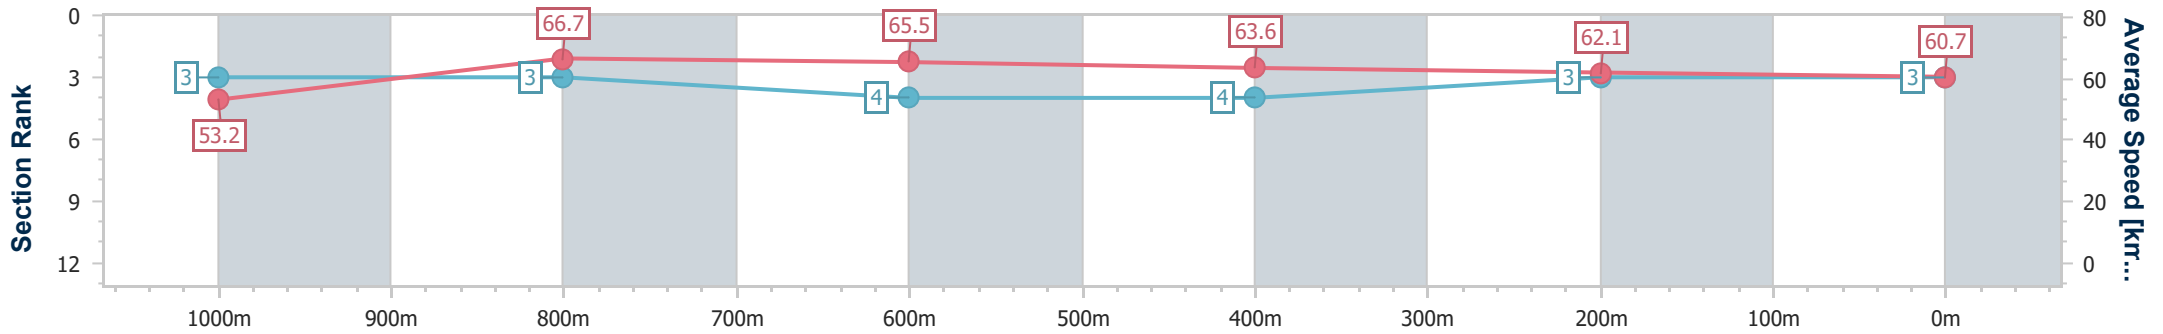

- [] Ranking at each section and finish
- .-.- No data available at this section
- NA No data available

Horse/Jockey Name	Jack's Boom
Final Rank	4
Fastest Section Time (Section)	0:10.77 (1000m)
Top Speed [km/h] (Section)	67.6 (1000m)
Race State	Finished