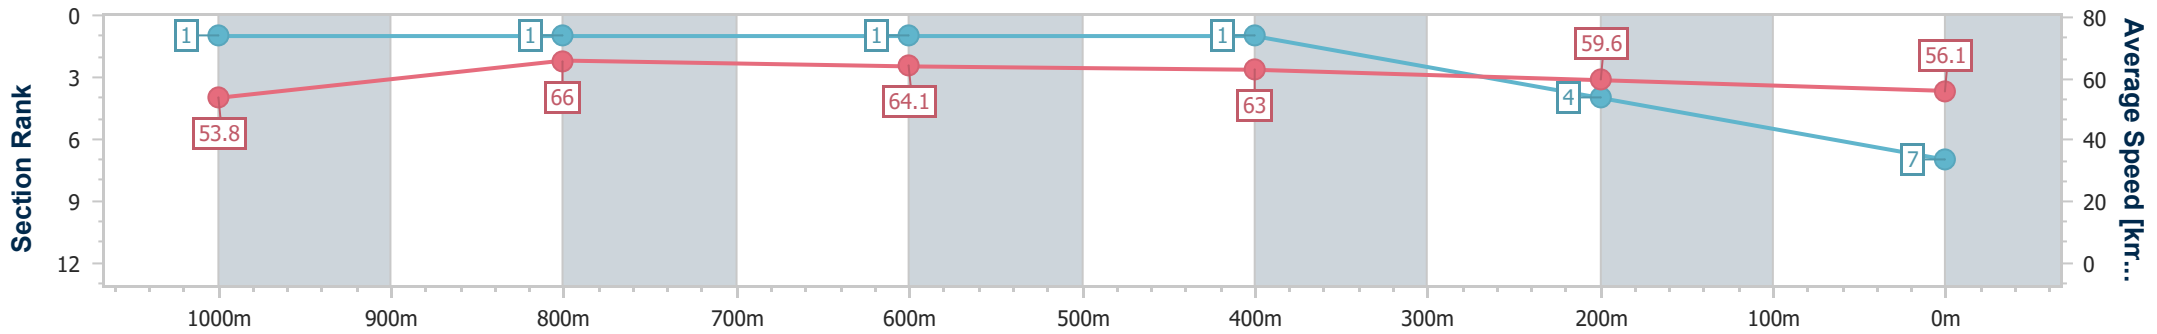

- [] Ranking at each section and finish
- .-.- No data available at this section
- NA No data available

Horse/Jockey Name	Whiskey Dancer
Final Rank	7
Fastest Section Time (Section)	0:10.88 (1000m)
Top Speed [km/h] (Section)	67.2 (Overall)
Race State	Finished

- [] Ranking at each section and finish
- .-.- No data available at this section
- NA No data available

Horse/Jockey Name	Faithful Maryanne
Final Rank	8
Fastest Section Time (Section)	0:10.92 (1000m)
Top Speed [km/h] (Section)	69.0 (1000m)
Race State	Finished