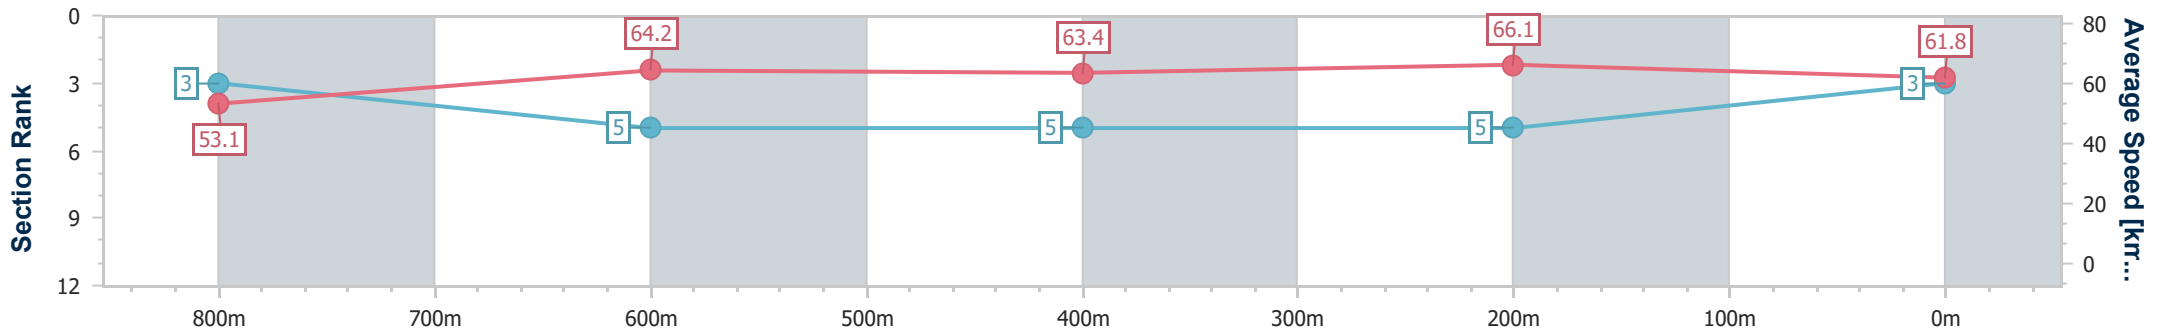

Horse/Jockey Name	Aquatempo
Final Rank	3
Fastest Section Time (Section)	0:10.87 (400m)
Top Speed [km/h] (Section)	67.3 (400m)
Race State	Finished

Eagle Farm QLD Professional
Race 1: Season Greetings from BRC QTIS Two-Years-Old
Maiden Plate - 1000m
27 December 2023 - 13:36

BRISBANE
RACING CLUB

Track Rating: Soft 5, Weather: Overcast, Rail Position: +9m Entire

Section	Overall	800m	600m	400m	200m
Section Times	0:59.03 [3] (0:13.67)	0:45.36 [3] (0:11.36)	0:34.00 [5] (0:11.48)	0:22.52 [5] (0:10.87)	0:11.65 [5] (0:11.65)
Average Speed [km/h]	53.1	64.2	63.4	66.1	61.8
Top Speed [km/h]	67.1	67.3	65.4	67.3	64.6
Avg. Dist. to Rail [m]	4.3	2.9	1.9	1.9	3.1
Avg. Stride Freq. [Hz]	2.3	2.4	2.4	2.4	2.4
Avg. Stride Length [m]	6.3	7.4	7.3	7.5	7.2

- [ ] Ranking at each section and finish
- -.-.- No data available at this section
- NA No data available