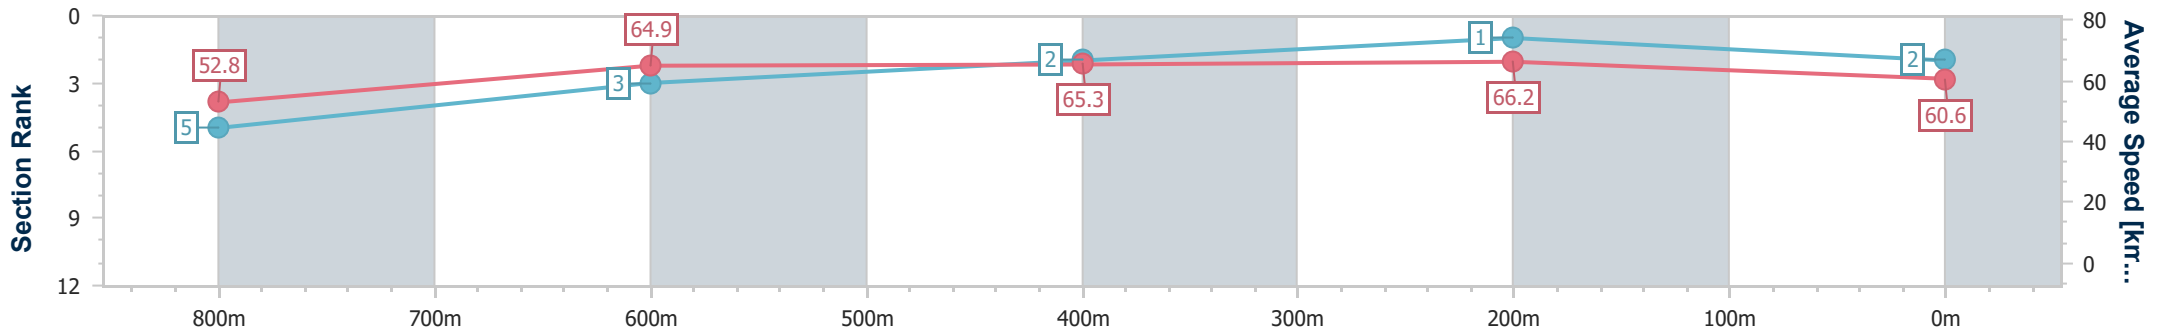

Horse/Jockey Name	Mishani Express
Final Rank	2
Fastest Section Time (Section)	0:10.86 (400m)
Top Speed [km/h] (Section)	67.2 (600m)
Race State	Finished

Eagle Farm QLD Professional
Race 1: Season Greetings from BRC QTIS Two-Years-Old
Maiden Plate - 1000m
27 December 2023 - 13:36

BRISBANE
RACING CLUB

Track Rating: Soft 5, Weather: Overcast, Rail Position: +9m Entire

Section	Overall	800m	600m	400m	200m
Section Times	0:58.97 [2] (0:13.79)	0:45.18 [5] (0:11.20)	0:33.98 [3] (0:11.25)	0:22.73 [2] (0:10.86)	0:11.87 [1] (0:11.87)
Average Speed [km/h]	52.8	64.9	65.3	66.2	60.6
Top Speed [km/h]	66.2	66.5	67.2	67.1	63.8
Avg. Dist. to Rail [m]	5.7	2.4	3.8	4.8	3.2
Avg. Stride Freq. [Hz]	2.3	2.5	2.4	2.5	2.4
Avg. Stride Length [m]	6.3	7.3	7.4	7.4	7.1

- [ ] Ranking at each section and finish
- -.-.- No data available at this section
- NA No data available