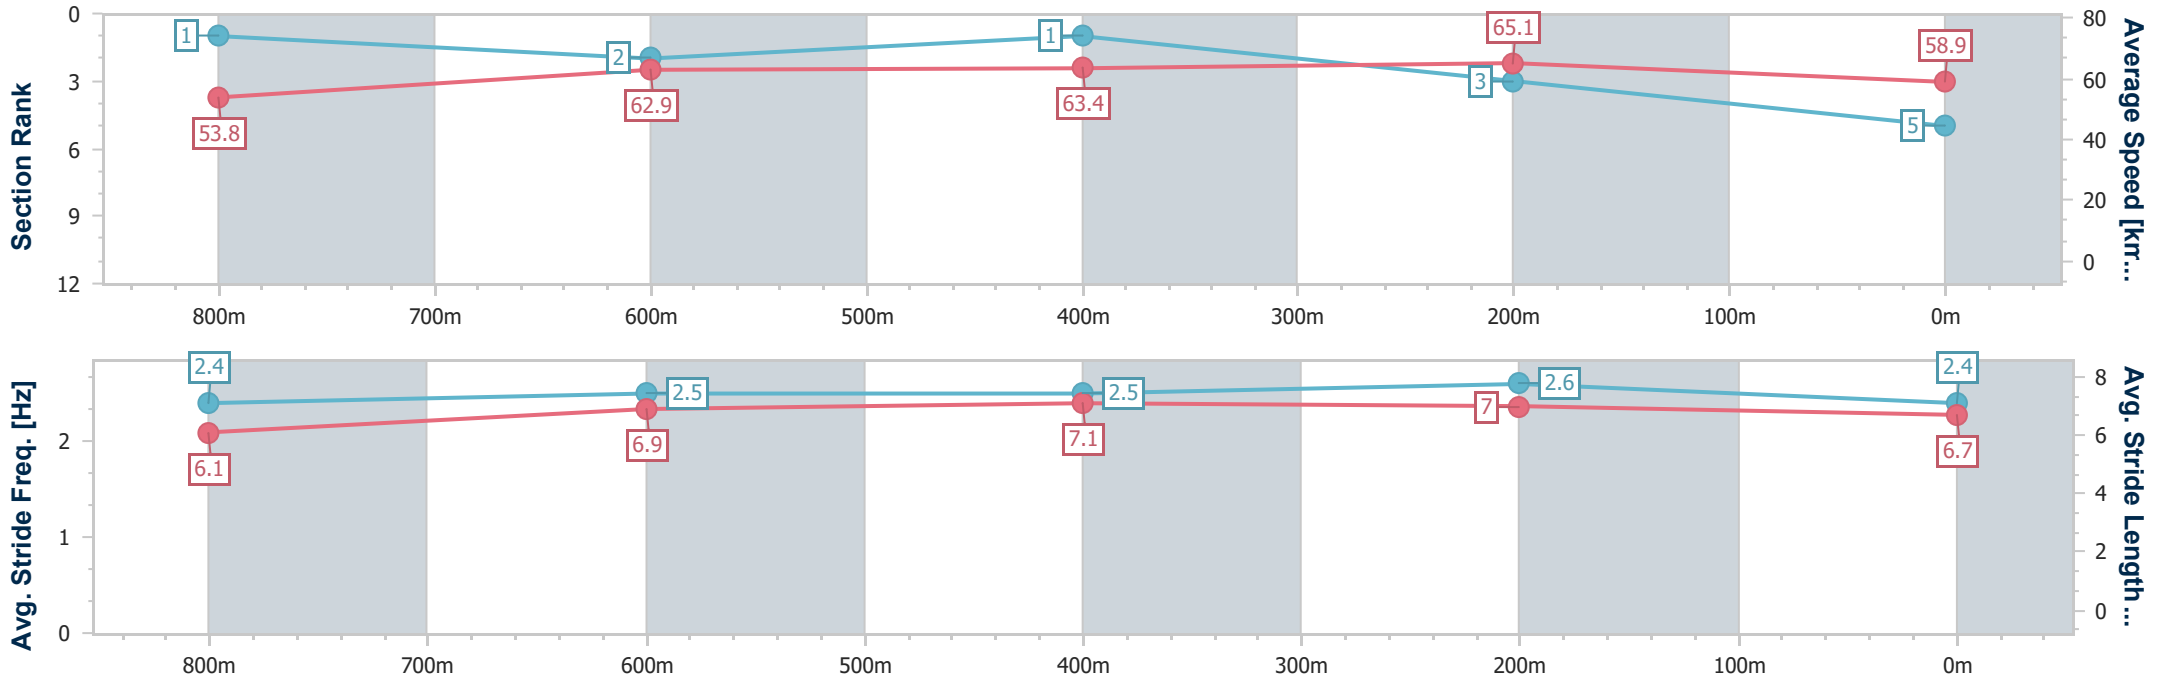

Section	Overall	800m	600m	400m	200m
Section Times	0:59.15 [4] (0:13.98)	0:45.17 [7] (0:11.34)	0:33.83 [6] (0:11.26)	0:22.57 [6] (0:10.79)	0:11.78 [4] (0:11.78)
Average Speed [km/h]	51.9	64.4	64.2	66.7	61.0
Top Speed [km/h]	66.2	67.1	68.0	69.1	64.8
Avg. Dist. to Rail [m]	5.0	2.8	1.0	2.4	1.1
Avg. Stride Freq. [Hz]	2.3	2.4	2.3	2.4	2.3
Avg. Stride Length [m]	6.4	7.4	7.6	7.6	7.3

- [ ] Ranking at each section and finish
- .-.- No data available at this section
- NA No data available

Horse/Jockey Name	Dreamdrop
Final Rank	5
Fastest Section Time (Section)	0:11.08 (400m)
Top Speed [km/h] (Section)	66.5 (Overall)
Race State	Finished

Section	Overall	800m	600m	400m	200m
Section Times	0:59.50 [5] (0:13.49)	0:46.01 [1] (0:11.47)	0:34.54 [2] (0:11.25)	0:23.29 [1] (0:11.08)	0:12.21 [3] (0:12.21)
Average Speed [km/h]	53.8	62.9	63.4	65.1	58.9
Top Speed [km/h]	66.5	66.0	65.8	66.0	63.3
Avg. Dist. to Rail [m]	2.9	1.5	2.3	0.4	1.4
Avg. Stride Freq. [Hz]	2.4	2.5	2.5	2.6	2.4
Avg. Stride Length [m]	6.1	6.9	7.1	7.0	6.7