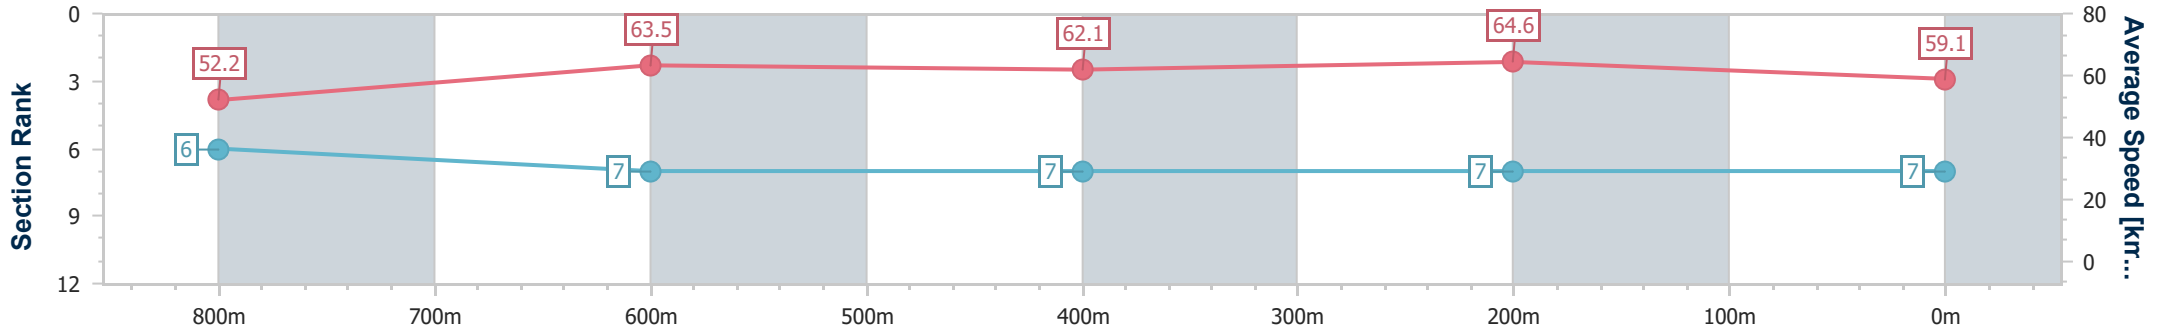

Section	Overall	800m	600m	400m	200m
Section Times	1:00.27 [7] (0:13.89)	0:46.38 [6] (0:11.44)	0:34.94 [7] (0:11.65)	0:23.29 [7] (0:11.14)	0:12.15 [7] (0:12.15)
Average Speed [km/h]	52.2	63.5	62.1	64.6	59.1
Top Speed [km/h]	65.7	65.4	66.0	66.0	61.5
Avg. Dist. to Rail [m]	2.6	1.8	0.9	1.7	0.7
Avg. Stride Freq. [Hz]	2.5	2.6	2.5	2.5	2.3
Avg. Stride Length [m]	5.9	6.9	7.0	7.3	7.0