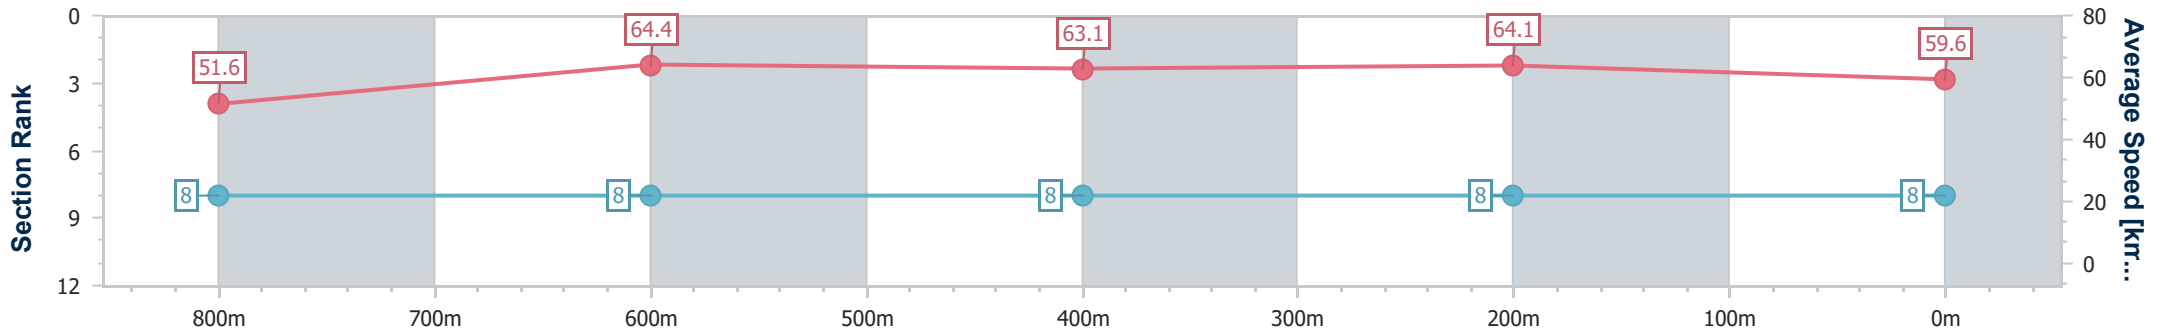

Horse/Jockey Name	Mishani Unlawful
Final Rank	8
Fastest Section Time (Section)	0:11.25 (400m)
Top Speed [km/h] (Section)	65.8 (Overall)
Race State	Finished

Eagle Farm QLD Professional
Race 1: Season Greetings from BRC QTIS Two-Years-Old
Maiden Plate - 1000m
27 December 2023 - 13:36

BRISBANE
RACING CLUB

Track Rating: Soft 5, Weather: Overcast, Rail Position: +9m Entire

Section	Overall	800m	600m	400m	200m
Section Times	1:00.36 [8] (0:14.08)	0:46.28 [8] (0:11.35)	0:34.93 [8] (0:11.59)	0:23.34 [8] (0:11.25)	0:12.09 [8] (0:12.09)
Average Speed [km/h]	51.6	64.4	63.1	64.1	59.6
Top Speed [km/h]	65.8	65.4	65.4	65.5	62.0
Avg. Dist. to Rail [m]	5.5	2.8	3.9	4.4	2.9
Avg. Stride Freq. [Hz]	2.3	2.4	2.4	2.5	2.4
Avg. Stride Length [m]	6.2	7.4	7.3	7.2	6.9

- [ ] Ranking at each section and finish
- -.-.- No data available at this section
- NA No data available