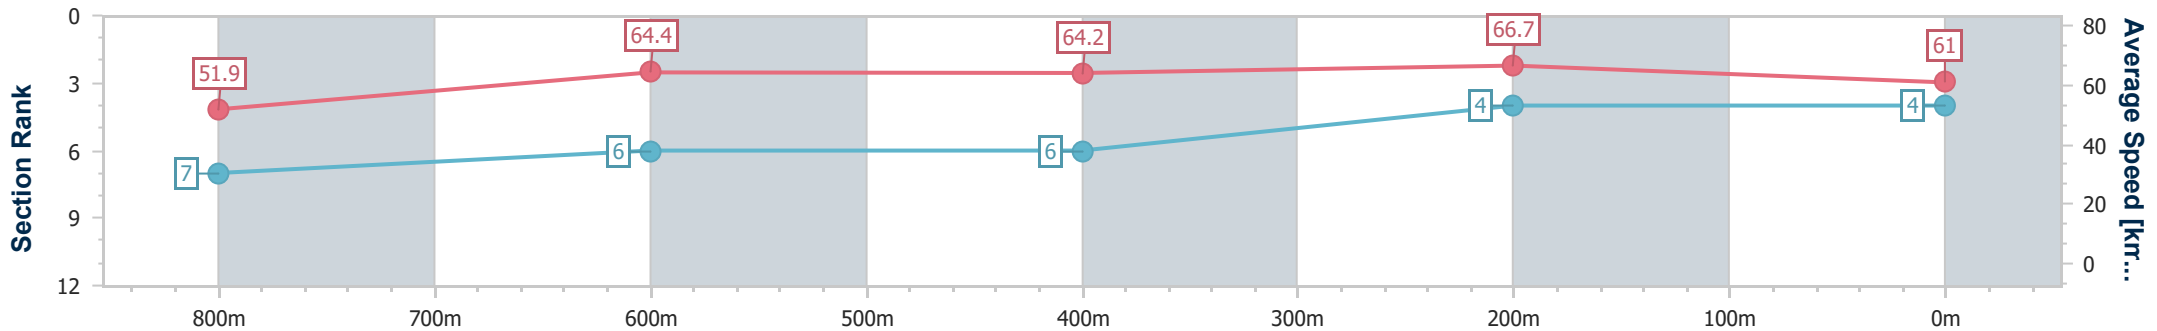

Horse/Jockey Name	Italian Dancer
Final Rank	4
Fastest Section Time (Section)	0:10.79 (400m)
Top Speed [km/h] (Section)	69.1 (400m)
Race State	Finished

Eagle Farm QLD Professional
Race 1: Season Greetings from BRC QTIS Two-Years-Old
Maiden Plate - 1000m
27 December 2023 - 13:36

BRISBANE
RACING CLUB

Track Rating: Soft 5, Weather: Overcast, Rail Position: +9m Entire

Section	Overall	800m	600m	400m	200m
Section Times	0:59.15 [4] (0:13.98)	0:45.17 [7] (0:11.34)	0:33.83 [6] (0:11.26)	0:22.57 [6] (0:10.79)	0:11.78 [4] (0:11.78)
Average Speed [km/h]	51.9	64.4	64.2	66.7	61.0
Top Speed [km/h]	66.2	67.1	68.0	69.1	64.8
Avg. Dist. to Rail [m]	5.0	2.8	1.0	2.4	1.1
Avg. Stride Freq. [Hz]	2.3	2.4	2.3	2.4	2.3
Avg. Stride Length [m]	6.4	7.4	7.6	7.6	7.3

- [ ] Ranking at each section and finish
- -.-.- No data available at this section
- NA No data available