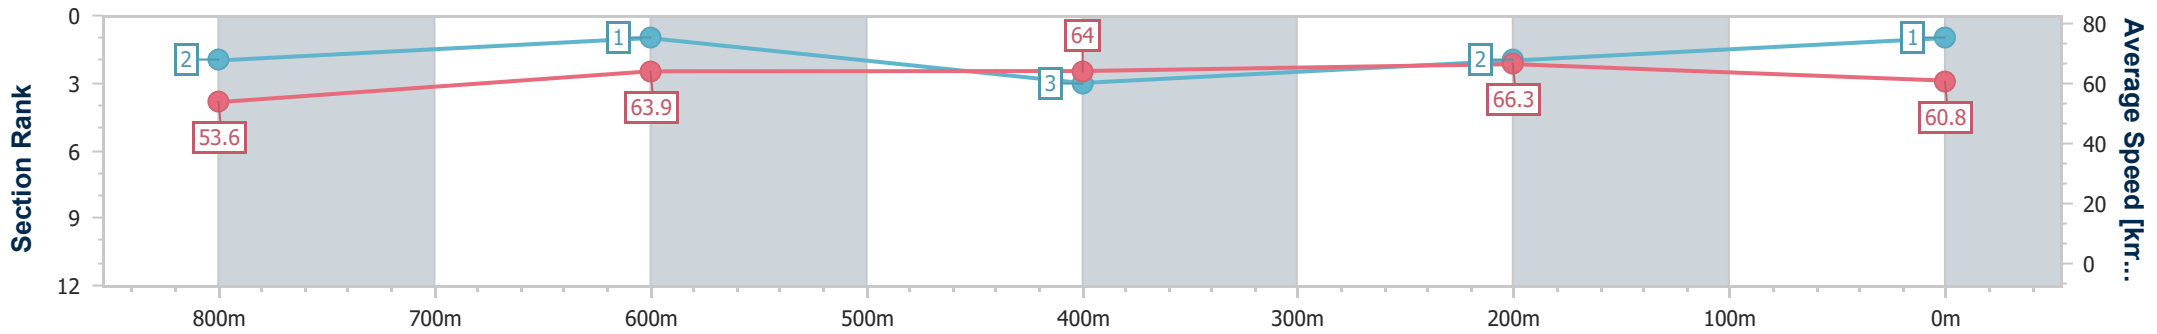

Section	Overall	800m	600m	400m	200m
Section Times	0:58.95 [1] (0:13.54)	0:45.41 [2] (0:11.39)	0:34.02 [1] (0:11.34)	0:22.68 [3] (0:10.86)	0:11.82 [2] (0:11.82)
Average Speed [km/h]	53.6	63.9	64.0	66.3	60.8
Top Speed [km/h]	65.9	65.9	66.9	67.7	64.9
Avg. Dist. to Rail [m]	3.6	2.2	1.3	1.8	1.8
Avg. Stride Freq. [Hz]	2.3	2.3	2.3	2.4	2.3
Avg. Stride Length [m]	6.4	7.7	7.7	7.8	7.4