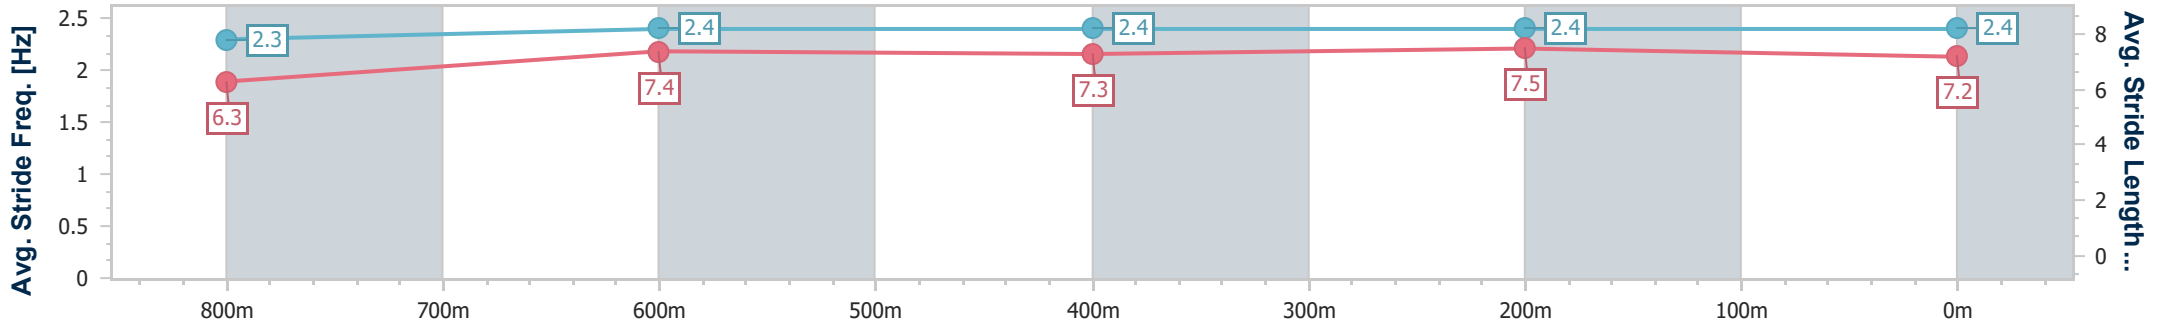

Horse/Jockey Name	Aquatempo
Final Rank	3
Fastest Section Time (Section)	0:10.87 (400m)
Top Speed [km/h] (Section)	67.3 (400m)
Race State	Finished

Eagle Farm QLD Professional
Race 1: Season Greetings from BRC QTIS Two-Years-Old
Maiden Plate - 1000m
27 December 2023 - 13:36

BRISBANE
RACING CLUB

Track Rating: Soft 5, Weather: Overcast, Rail Position: +9m Entire

Section	Overall	800m	600m	400m	200m
Section Times	0:59.03 [3] (0:13.67)	0:45.36 [3] (0:11.36)	0:34.00 [5] (0:11.48)	0:22.52 [5] (0:10.87)	0:11.65 [5] (0:11.65)
Average Speed [km/h]	53.1	64.2	63.4	66.1	61.8
Top Speed [km/h]	67.1	67.3	65.4	67.3	64.6
Avg. Dist. to Rail [m]	4.3	2.9	1.9	1.9	3.1
Avg. Stride Freq. [Hz]	2.3	2.4	2.4	2.4	2.4
Avg. Stride Length [m]	6.3	7.4	7.3	7.5	7.2

- [ ] Ranking at each section and finish
- -.-.- No data available at this section
- NA No data available