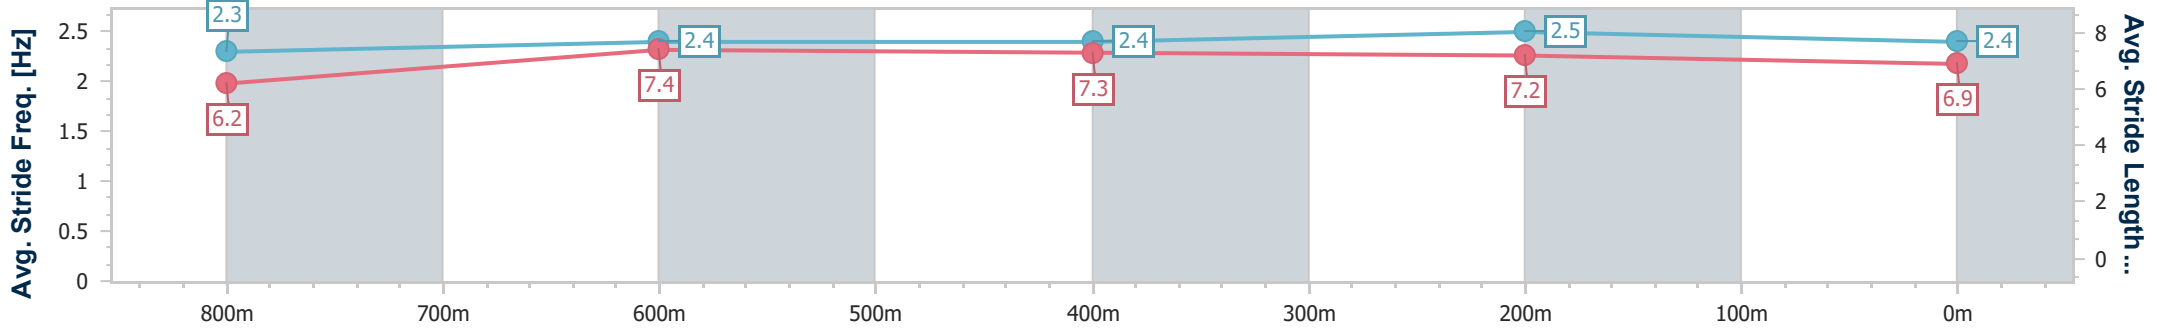

Horse/Jockey Name	Mishani Unlawful
Final Rank	8
Fastest Section Time (Section)	0:11.25 (400m)
Top Speed [km/h] (Section)	65.8 (Overall)
Race State	Finished

Eagle Farm QLD Professional
Race 1: Season Greetings from BRC QTIS Two-Years-Old
Maiden Plate - 1000m
27 December 2023 - 13:36

BRISBANE
RACING CLUB

Track Rating: Soft 5, Weather: Overcast, Rail Position: +9m Entire

Section	Overall	800m	600m	400m	200m
Section Times	1:00.36 [8] (0:14.08)	0:46.28 [8] (0:11.35)	0:34.93 [8] (0:11.59)	0:23.34 [8] (0:11.25)	0:12.09 [8] (0:12.09)
Average Speed [km/h]	51.6	64.4	63.1	64.1	59.6
Top Speed [km/h]	65.8	65.4	65.4	65.5	62.0
Avg. Dist. to Rail [m]	5.5	2.8	3.9	4.4	2.9
Avg. Stride Freq. [Hz]	2.3	2.4	2.4	2.5	2.4
Avg. Stride Length [m]	6.2	7.4	7.3	7.2	6.9

- [ ] Ranking at each section and finish
- -.-.- No data available at this section
- NA No data available