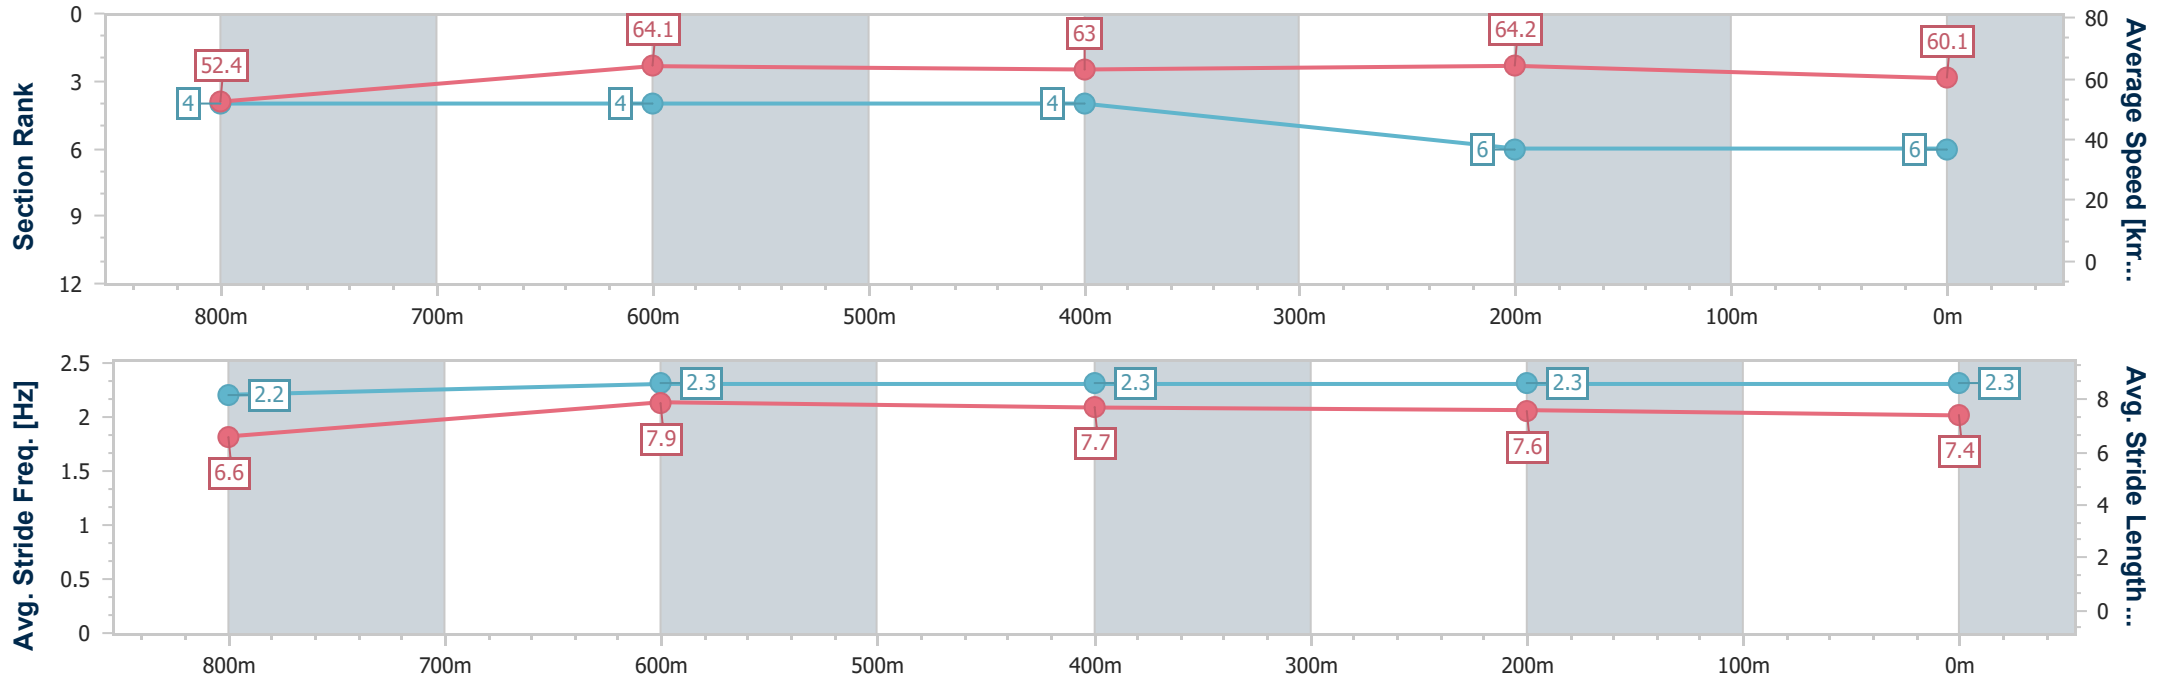

Section	Overall	800m	600m	400m	200m
Section Times	0:59.66 [6] (0:13.75)	0:45.91 [4] (0:11.25)	0:34.66 [4] (0:11.48)	0:23.18 [4] (0:11.21)	0:11.97 [6] (0:11.97)
Average Speed [km/h]	52.4	64.1	63.0	64.2	60.1
Top Speed [km/h]	66.8	66.8	65.9	66.0	62.8
Avg. Dist. to Rail [m]	0.9	0.6	0.6	0.9	0.7
Avg. Stride Freq. [Hz]	2.2	2.3	2.3	2.3	2.3
Avg. Stride Length [m]	6.6	7.9	7.7	7.6	7.4