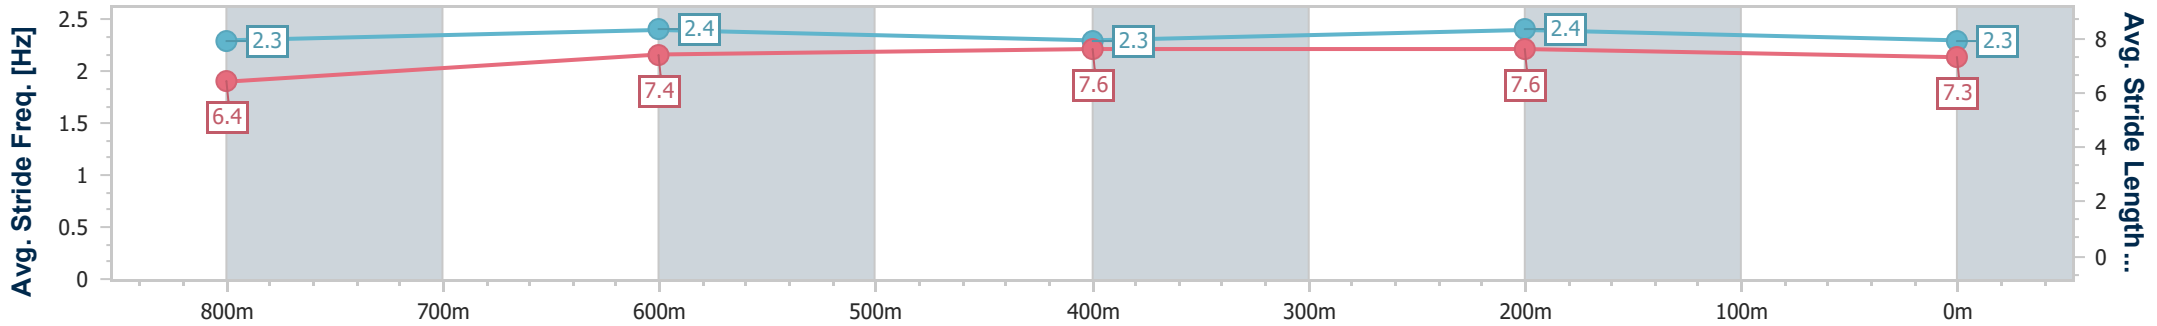

Horse/Jockey Name	Italian Dancer
Final Rank	4
Fastest Section Time (Section)	0:10.79 (400m)
Top Speed [km/h] (Section)	69.1 (400m)
Race State	Finished

Eagle Farm QLD Professional
Race 1: Season Greetings from BRC QTIS Two-Years-Old
Maiden Plate - 1000m
27 December 2023 - 13:36

BRISBANE
RACING CLUB

Track Rating: Soft 5, Weather: Overcast, Rail Position: +9m Entire

Section	Overall	800m	600m	400m	200m
Section Times	0:59.15 [4] (0:13.98)	0:45.17 [7] (0:11.34)	0:33.83 [6] (0:11.26)	0:22.57 [6] (0:10.79)	0:11.78 [4] (0:11.78)
Average Speed [km/h]	51.9	64.4	64.2	66.7	61.0
Top Speed [km/h]	66.2	67.1	68.0	69.1	64.8
Avg. Dist. to Rail [m]	5.0	2.8	1.0	2.4	1.1
Avg. Stride Freq. [Hz]	2.3	2.4	2.3	2.4	2.3
Avg. Stride Length [m]	6.4	7.4	7.6	7.6	7.3

- [ ] Ranking at each section and finish
- -.-.- No data available at this section
- NA No data available