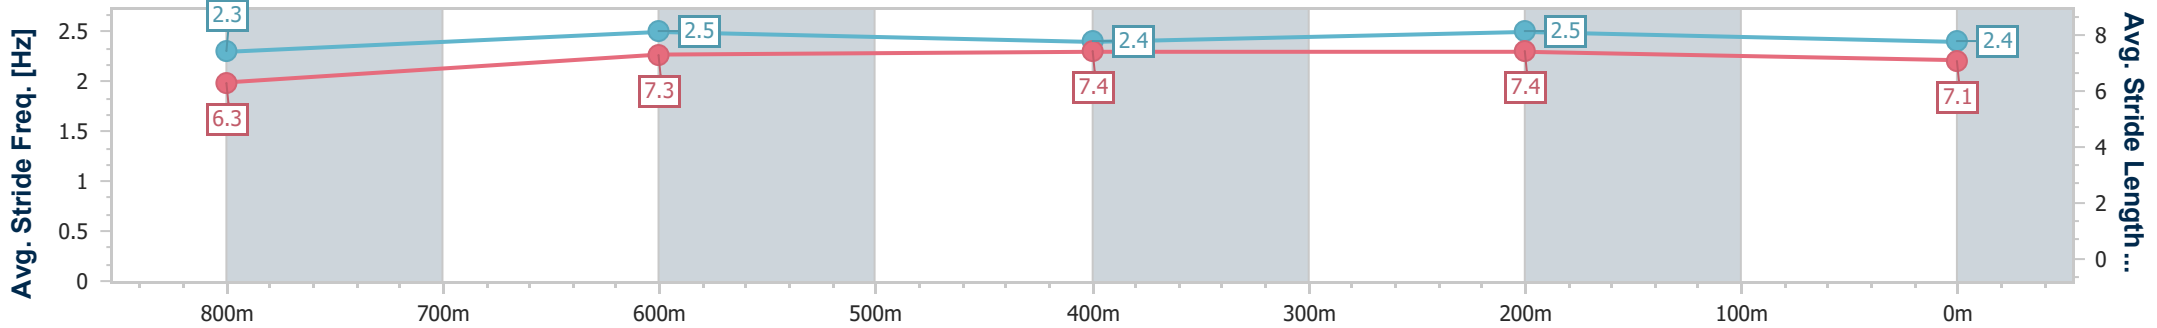

Horse/Jockey Name	Mishani Express
Final Rank	2
Fastest Section Time (Section)	0:10.86 (400m)
Top Speed [km/h] (Section)	67.2 (600m)
Race State	Finished

Eagle Farm QLD Professional
Race 1: Season Greetings from BRC QTIS Two-Years-Old
Maiden Plate - 1000m
27 December 2023 - 13:36

BRISBANE
RACING CLUB

Track Rating: Soft 5, Weather: Overcast, Rail Position: +9m Entire

Section	Overall	800m	600m	400m	200m
Section Times	0:58.97 [2] (0:13.79)	0:45.18 [5] (0:11.20)	0:33.98 [3] (0:11.25)	0:22.73 [2] (0:10.86)	0:11.87 [1] (0:11.87)
Average Speed [km/h]	52.8	64.9	65.3	66.2	60.6
Top Speed [km/h]	66.2	66.5	67.2	67.1	63.8
Avg. Dist. to Rail [m]	5.7	2.4	3.8	4.8	3.2
Avg. Stride Freq. [Hz]	2.3	2.5	2.4	2.5	2.4
Avg. Stride Length [m]	6.3	7.3	7.4	7.4	7.1

- [ ] Ranking at each section and finish
- -.-.- No data available at this section
- NA No data available