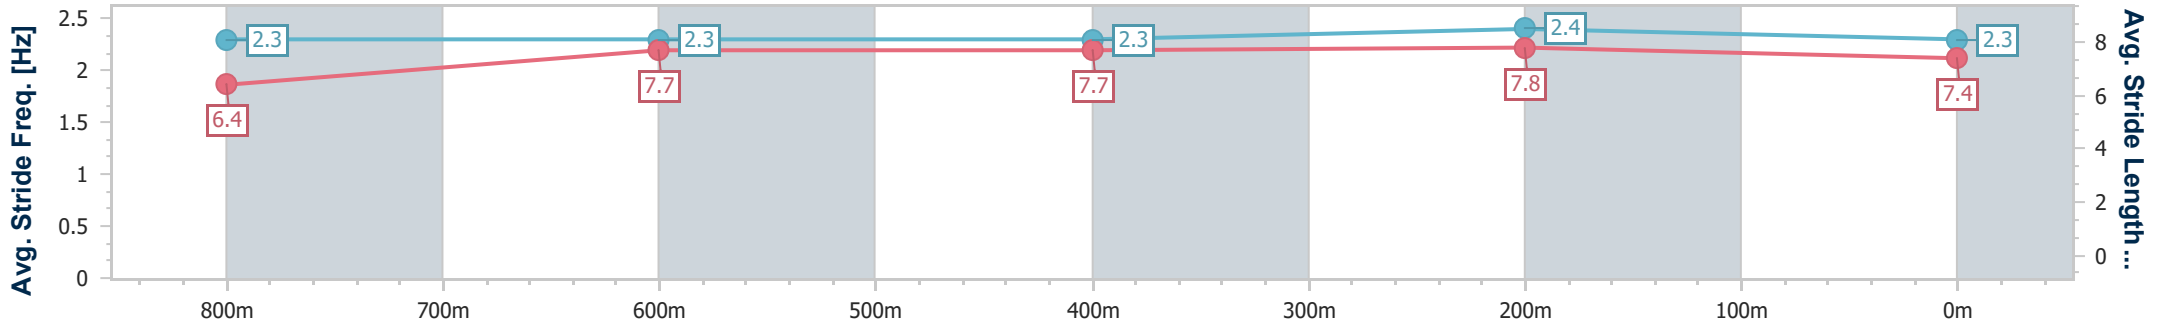

Section	Overall	800m	600m	400m	200m
Section Times	0:58.95 [1] (0:13.54)	0:45.41 [2] (0:11.39)	0:34.02 [1] (0:11.34)	0:22.68 [3] (0:10.86)	0:11.82 [2] (0:11.82)
Average Speed [km/h]	53.6	63.9	64.0	66.3	60.8
Top Speed [km/h]	65.9	65.9	66.9	67.7	64.9
Avg. Dist. to Rail [m]	3.6	2.2	1.3	1.8	1.8
Avg. Stride Freq. [Hz]	2.3	2.3	2.3	2.4	2.3
Avg. Stride Length [m]	6.4	7.7	7.7	7.8	7.4