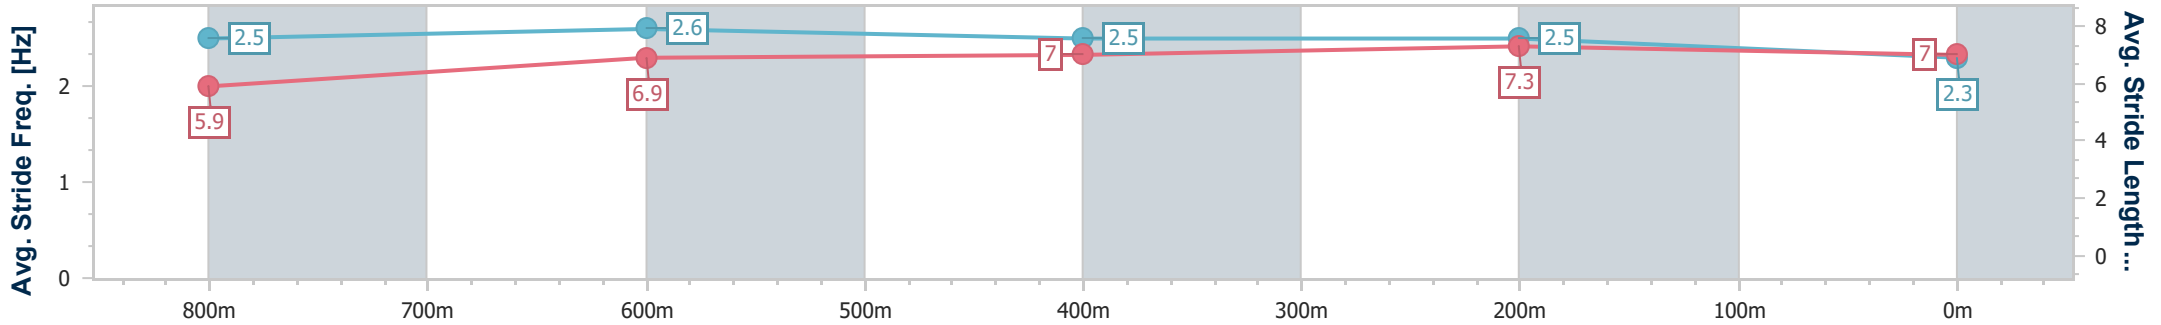

Section	Overall	800m	600m	400m	200m
Section Times	1:00.27 [7] (0:13.89)	0:46.38 [6] (0:11.44)	0:34.94 [7] (0:11.65)	0:23.29 [7] (0:11.14)	0:12.15 [7] (0:12.15)
Average Speed [km/h]	52.2	63.5	62.1	64.6	59.1
Top Speed [km/h]	65.7	65.4	66.0	66.0	61.5
Avg. Dist. to Rail [m]	2.6	1.8	0.9	1.7	0.7
Avg. Stride Freq. [Hz]	2.5	2.6	2.5	2.5	2.3
Avg. Stride Length [m]	5.9	6.9	7.0	7.3	7.0