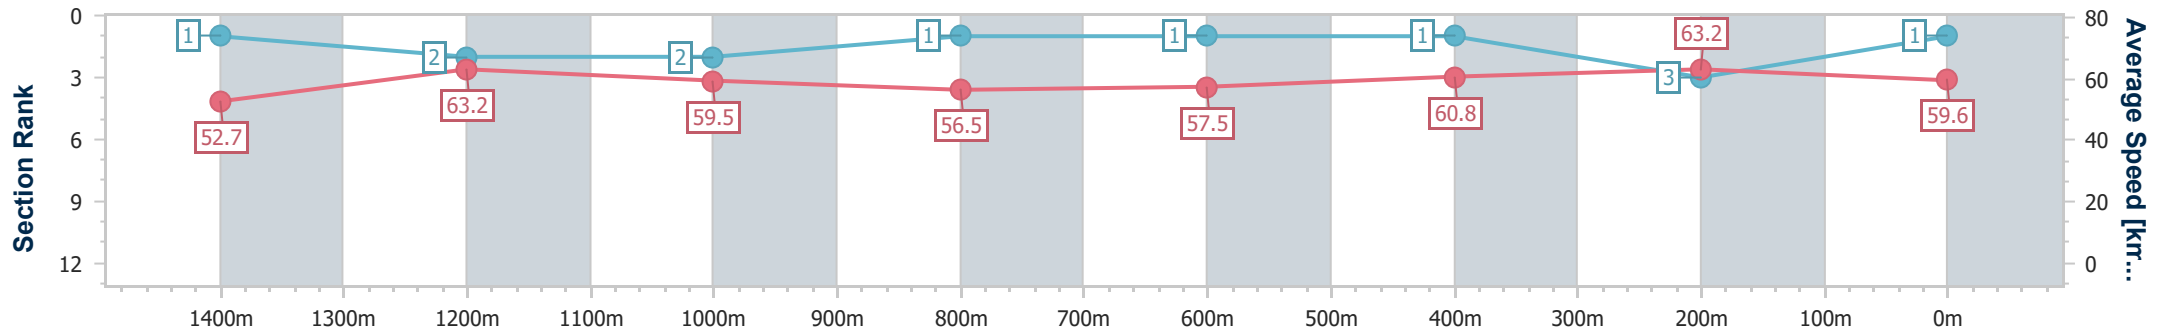

Section	Overall	1400m	1200m	1000m	800m	600m	400m	200m
Section Times	1:38.24 [1] (0:13.72)	1:24.52 [1] (0:11.42)	1:13.10 [2] (0:12.13)	1:00.97 [2] (0:12.78)	0:48.19 [1] (0:12.68)	0:35.51 [1] (0:11.95)	0:23.56 [1] (0:11.39)	0:12.17 [3] (0:12.17)
Average Speed [km/h]	52.7	63.2	59.5	56.5	57.5	60.8	63.2	59.6
Top Speed [km/h]	66.4	65.8	61.7	57.5	59.4	63.8	64.3	62.8
Avg. Dist. to Rail [m]	9.5	3.7	1.8	1.2	2.4	1.6	1.8	2.7
Avg. Stride Freq. [Hz]	2.4	2.5	2.5	2.4	2.4	2.5	2.6	2.5
Avg. Stride Length [m]	6.2	7.0	6.7	6.6	6.7	6.8	6.8	6.5