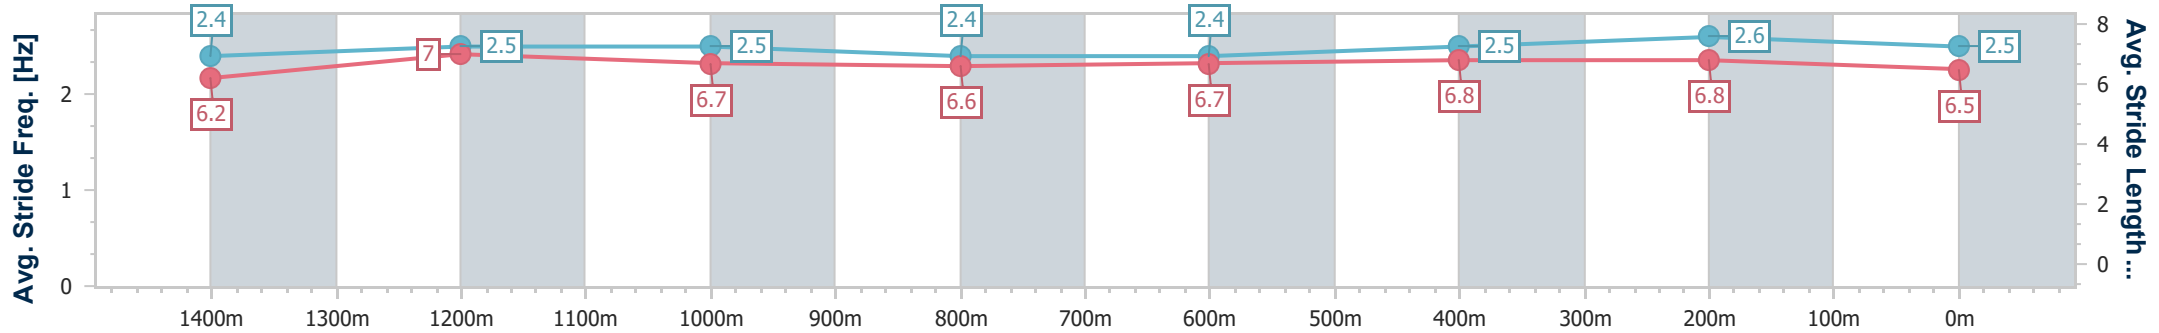

Section	Overall	1400m	1200m	1000m	800m	600m	400m	200m
Section Times	1:38.24 [1] (0:13.72)	1:24.52 [1] (0:11.42)	1:13.10 [2] (0:12.13)	1:00.97 [2] (0:12.78)	0:48.19 [1] (0:12.68)	0:35.51 [1] (0:11.95)	0:23.56 [1] (0:11.39)	0:12.17 [3] (0:12.17)
Average Speed [km/h]	52.7	63.2	59.5	56.5	57.5	60.8	63.2	59.6
Top Speed [km/h]	66.4	65.8	61.7	57.5	59.4	63.8	64.3	62.8
Avg. Dist. to Rail [m]	9.5	3.7	1.8	1.2	2.4	1.6	1.8	2.7
Avg. Stride Freq. [Hz]	2.4	2.5	2.5	2.4	2.4	2.5	2.6	2.5
Avg. Stride Length [m]	6.2	7.0	6.7	6.6	6.7	6.8	6.8	6.5