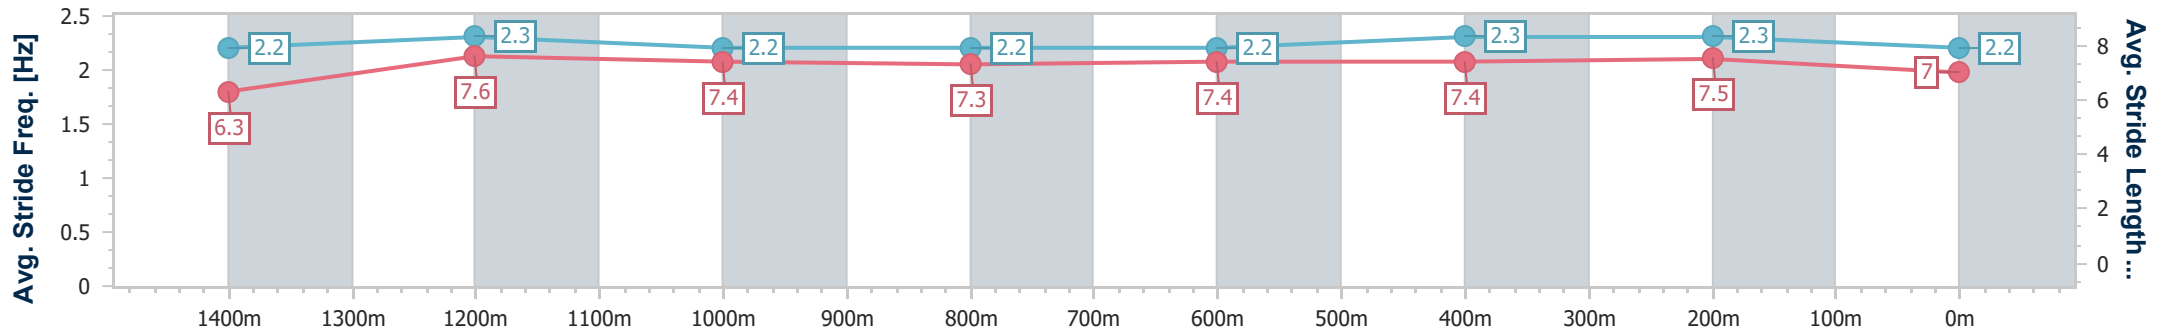

Eagle Farm QLD Professional  
Race 2: Become a BRC Member QTIS Three-Years-Old Maiden Plate - 1600m

27 December 2023 - 14:12

Track Rating: Soft 5, Weather: Overcast, Rail Position: +9m Entire

BRISBANE RACING CLUB

Section	Overall	1400m	1200m	1000m	800m	600m	400m	200m
Section Times	1:40.66 [10] (0:14.33)	1:26.33 [7] (0:11.61)	1:14.72 [7] (0:12.14)	1:02.58 [7] (0:12.81)	0:49.77 [7] (0:12.80)	0:36.97 [8] (0:11.79)	0:25.18 [10] (0:11.89)	0:13.29 [10] (0:13.29)
Average Speed [km/h]	50.3	62.4	59.5	57.1	57.2	61.4	60.6	54.6
Top Speed [km/h]	62.1	63.5	62.6	58.1	59.6	63.3	62.9	58.2
Avg. Dist. to Rail [m]	5.6	3.4	3.2	3.6	3.7	1.2	3.1	3.6
Avg. Stride Freq. [Hz]	2.2	2.3	2.2	2.2	2.2	2.3	2.3	2.2
Avg. Stride Length [m]	6.3	7.6	7.4	7.3	7.4	7.4	7.5	7.0