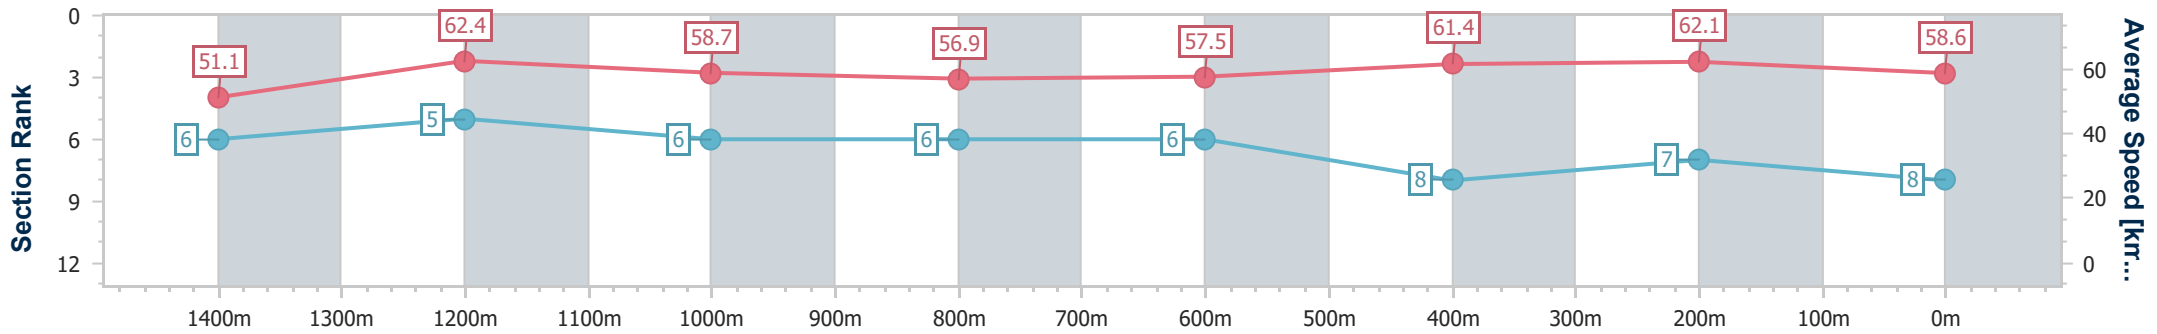

Section	Overall	1400m	1200m	1000m	800m	600m	400m	200m
Section Times	1:39.20 [8] (0:14.13)	1:25.07 [6] (0:11.59)	1:13.48 [5] (0:12.25)	1:01.23 [6] (0:12.76)	0:48.47 [6] (0:12.60)	0:35.87 [6] (0:11.93)	0:23.94 [8] (0:11.60)	0:12.34 [7] (0:12.34)
Average Speed [km/h]	51.1	62.4	58.7	56.9	57.5	61.4	62.1	58.6
Top Speed [km/h]	63.3	63.6	61.9	59.5	60.4	63.1	63.2	60.7
Avg. Dist. to Rail [m]	4.3	2.8	3.0	1.8	1.2	3.1	7.3	7.1
Avg. Stride Freq. [Hz]	2.2	2.3	2.2	2.2	2.2	2.3	2.4	2.3
Avg. Stride Length [m]	6.5	7.5	7.4	7.3	7.3	7.4	7.3	7.1