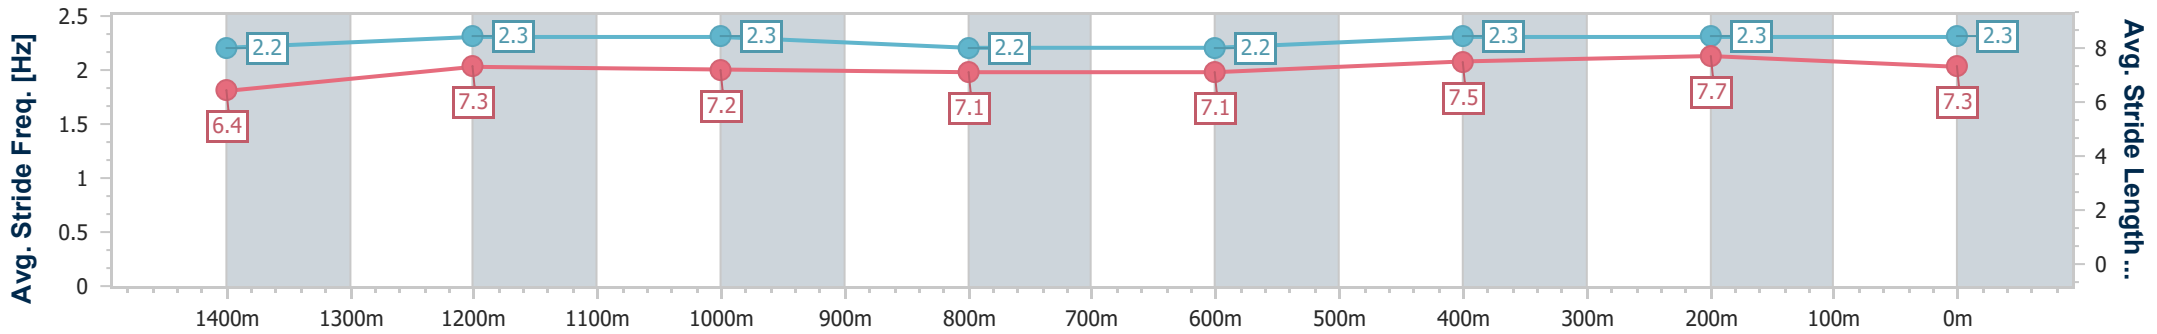

Section	Overall	1400m	1200m	1000m	800m	600m	400m	200m
Section Times	1:38.28 [2] (0:14.41)	1:23.87 [8] (0:11.74)	1:12.13 [8] (0:12.13)	1:00.00 [8] (0:12.74)	0:47.26 [8] (0:12.64)	0:34.62 [7] (0:11.39)	0:23.23 [6] (0:11.26)	0:11.97 [5] (0:11.97)
Average Speed [km/h]	50.2	61.4	59.4	57.0	57.2	63.1	63.9	60.6
Top Speed [km/h]	63.6	63.6	63.0	58.3	59.3	65.4	64.7	63.3
Avg. Dist. to Rail [m]	4.5	2.0	2.3	1.5	1.0	0.6	3.9	7.6
Avg. Stride Freq. [Hz]	2.2	2.3	2.3	2.2	2.2	2.3	2.3	2.3
Avg. Stride Length [m]	6.4	7.3	7.2	7.1	7.1	7.5	7.7	7.3