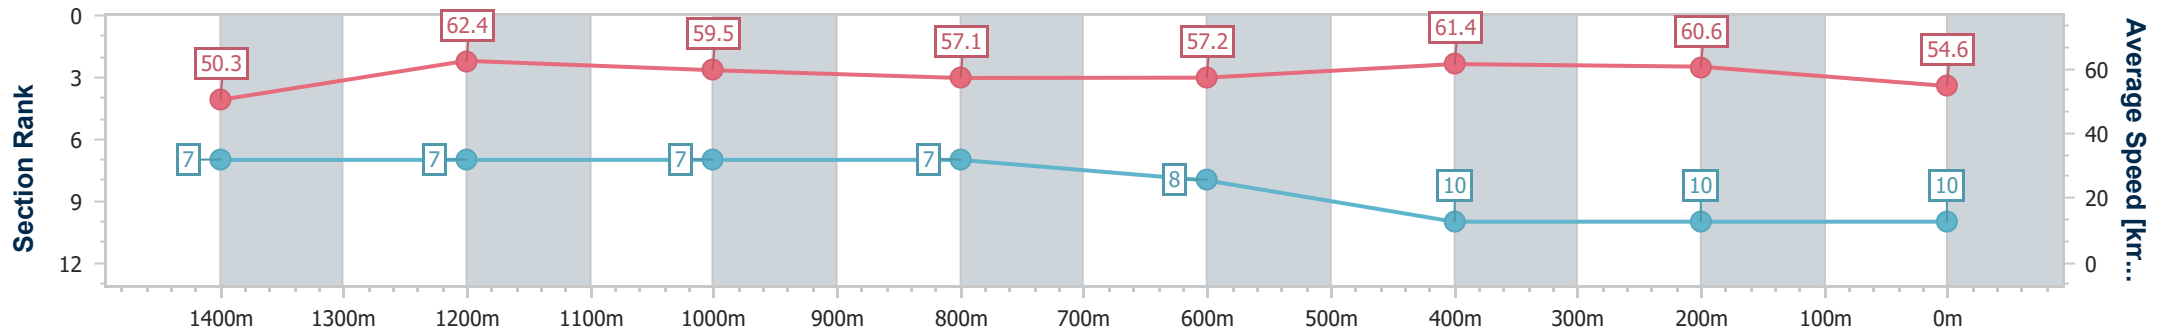

Section	Overall	1400m	1200m	1000m	800m	600m	400m	200m
Section Times	1:40.66 [10] (0:14.33)	1:26.33 [7] (0:11.61)	1:14.72 [7] (0:12.14)	1:02.58 [7] (0:12.81)	0:49.77 [7] (0:12.80)	0:36.97 [8] (0:11.79)	0:25.18 [10] (0:11.89)	0:13.29 [10] (0:13.29)
Average Speed [km/h]	50.3	62.4	59.5	57.1	57.2	61.4	60.6	54.6
Top Speed [km/h]	62.1	63.5	62.6	58.1	59.6	63.3	62.9	58.2
Avg. Dist. to Rail [m]	5.6	3.4	3.2	3.6	3.7	1.2	3.1	3.6
Avg. Stride Freq. [Hz]	2.2	2.3	2.2	2.2	2.2	2.3	2.3	2.2
Avg. Stride Length [m]	6.3	7.6	7.4	7.3	7.4	7.4	7.5	7.0