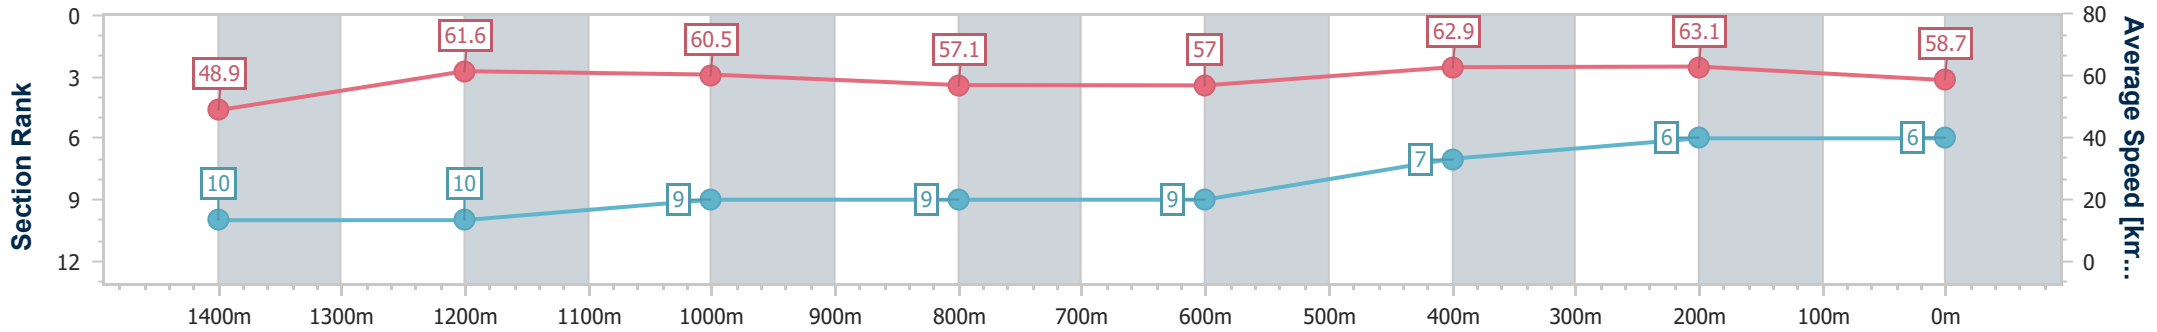

Section	Overall	1400m	1200m	1000m	800m	600m	400m	200m
Section Times	1:39.05 [6] (0:14.73)	1:24.32 [10] (0:11.73)	1:12.59 [10] (0:11.93)	1:00.66 [9] (0:12.73)	0:47.93 [9] (0:12.66)	0:35.27 [9] (0:11.46)	0:23.81 [7] (0:11.45)	0:12.36 [6] (0:12.36)
Average Speed [km/h]	48.9	61.6	60.5	57.1	57.0	62.9	63.1	58.7
Top Speed [km/h]	62.6	62.7	62.8	57.9	60.5	64.7	65.5	60.9
Avg. Dist. to Rail [m]	6.0	1.6	1.6	1.6	1.0	0.5	4.8	5.9
Avg. Stride Freq. [Hz]	2.1	2.2	2.2	2.2	2.2	2.4	2.4	2.3
Avg. Stride Length [m]	6.4	7.7	7.5	7.2	7.2	7.3	7.3	7.0