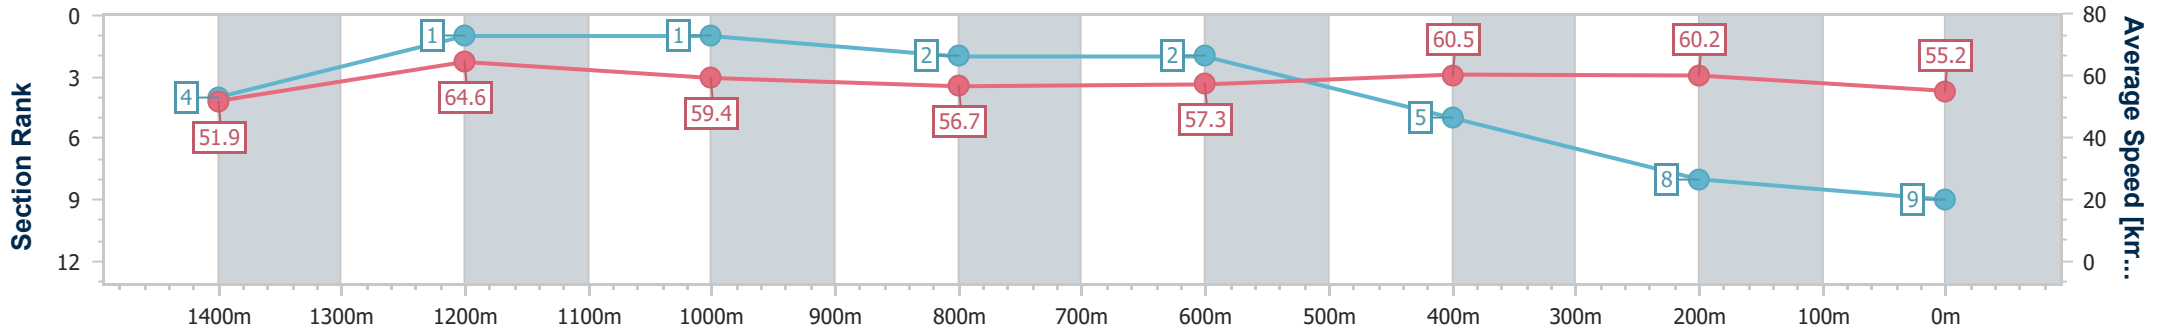

Section	Overall	1400m	1200m	1000m	800m	600m	400m	200m
Section Times	1:39.93 [9] (0:13.92)	1:26.01 [4] (0:11.19)	1:14.82 [1] (0:12.16)	1:02.66 [1] (0:12.89)	0:49.77 [2] (0:12.71)	0:37.06 [2] (0:12.01)	0:25.05 [5] (0:11.98)	0:13.07 [8] (0:13.07)
Average Speed [km/h]	51.9	64.6	59.4	56.7	57.3	60.5	60.2	55.2
Top Speed [km/h]	65.1	66.4	62.7	57.6	59.1	61.6	61.7	58.4
Avg. Dist. to Rail [m]	7.9	4.4	3.6	3.1	2.7	1.7	2.9	4.2
Avg. Stride Freq. [Hz]	2.2	2.3	2.2	2.1	2.1	2.2	2.3	2.2
Avg. Stride Length [m]	6.6	7.9	7.6	7.5	7.5	7.5	7.4	6.9