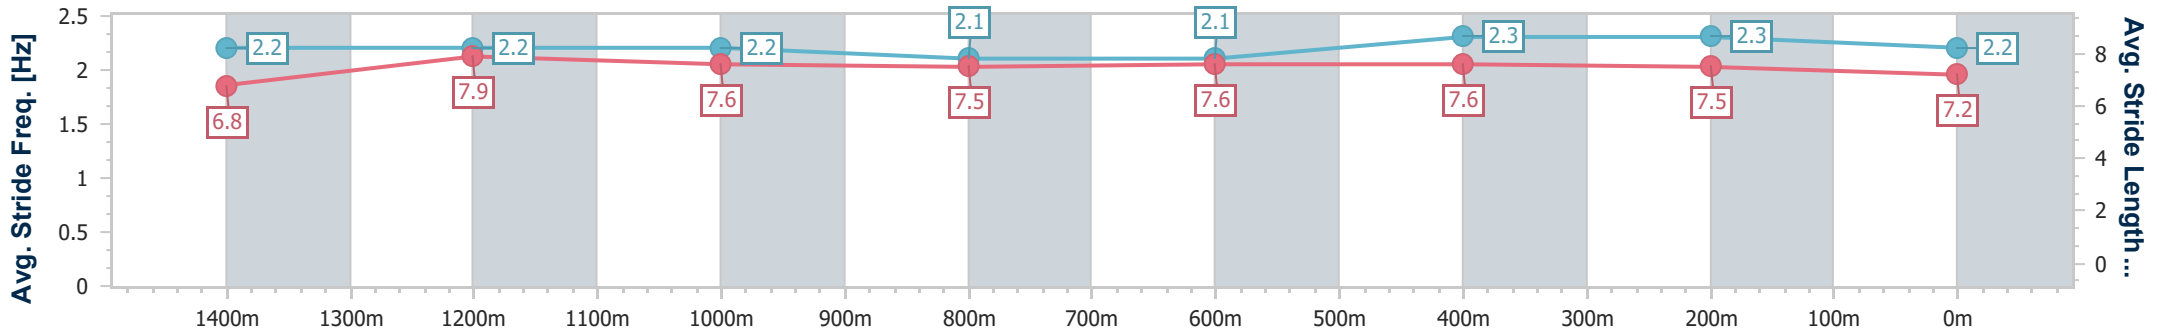

Section	Overall	1400m	1200m	1000m	800m	600m	400m	200m
Section Times	1:38.74 [5] (0:13.88)	1:24.86 [2] (0:11.41)	1:13.45 [3] (0:12.21)	1:01.24 [3] (0:12.86)	0:48.38 [4] (0:12.73)	0:35.65 [4] (0:11.76)	0:23.89 [4] (0:11.38)	0:12.51 [4] (0:12.51)
Average Speed [km/h]	52.1	63.2	59.1	56.5	57.3	62.0	63.1	58.0
Top Speed [km/h]	64.7	64.1	62.2	57.4	59.7	63.4	64.9	61.3
Avg. Dist. to Rail [m]	7.1	2.0	2.1	2.0	2.0	2.5	4.0	5.0
Avg. Stride Freq. [Hz]	2.2	2.2	2.2	2.1	2.1	2.3	2.3	2.2
Avg. Stride Length [m]	6.8	7.9	7.6	7.5	7.6	7.6	7.5	7.2