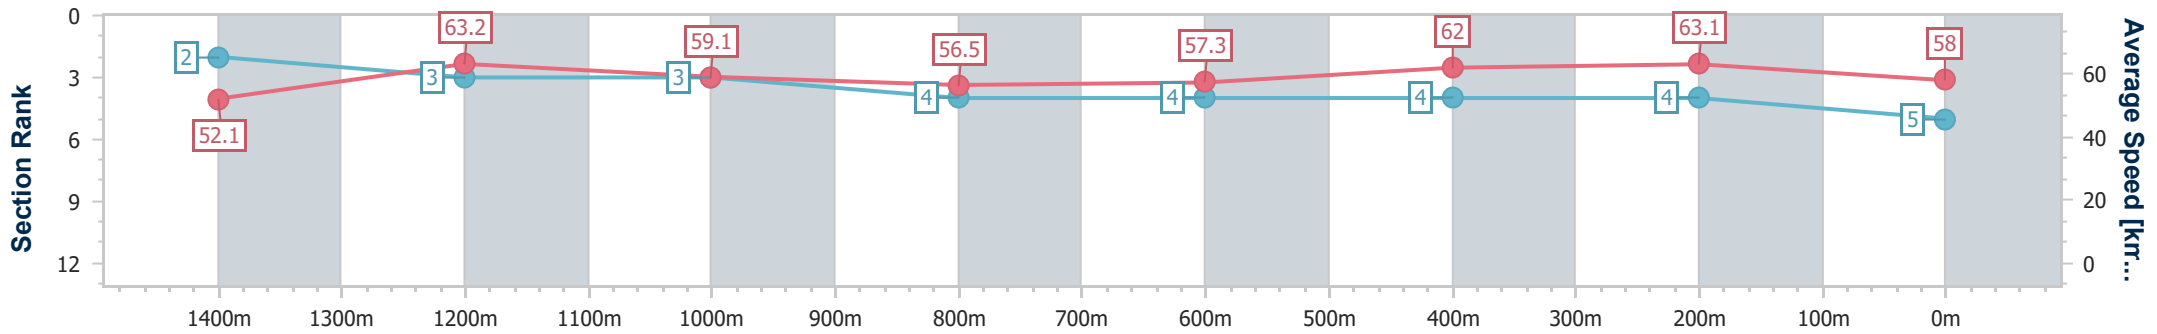

Section	Overall	1400m	1200m	1000m	800m	600m	400m	200m
Section Times	1:38.74 [5] (0:13.88)	1:24.86 [2] (0:11.41)	1:13.45 [3] (0:12.21)	1:01.24 [3] (0:12.86)	0:48.38 [4] (0:12.73)	0:35.65 [4] (0:11.76)	0:23.89 [4] (0:11.38)	0:12.51 [4] (0:12.51)
Average Speed [km/h]	52.1	63.2	59.1	56.5	57.3	62.0	63.1	58.0
Top Speed [km/h]	64.7	64.1	62.2	57.4	59.7	63.4	64.9	61.3
Avg. Dist. to Rail [m]	7.1	2.0	2.1	2.0	2.0	2.5	4.0	5.0
Avg. Stride Freq. [Hz]	2.2	2.2	2.2	2.1	2.1	2.3	2.3	2.2
Avg. Stride Length [m]	6.8	7.9	7.6	7.5	7.6	7.6	7.5	7.2