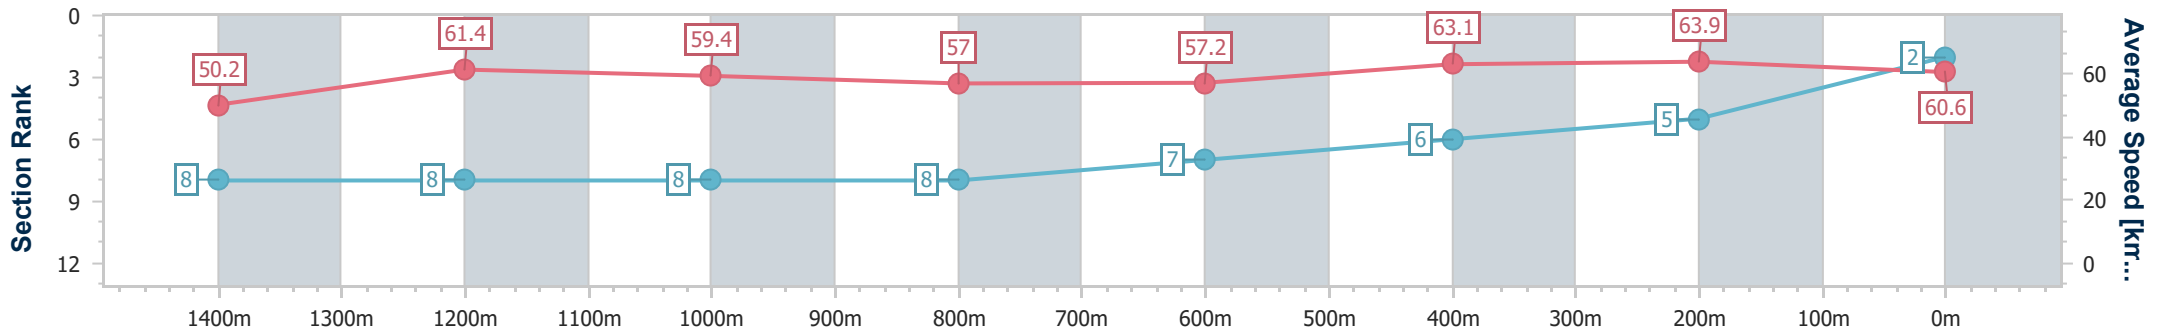

Section	Overall	1400m	1200m	1000m	800m	600m	400m	200m
Section Times	1:38.28 [2] (0:14.41)	1:23.87 [8] (0:11.74)	1:12.13 [8] (0:12.13)	1:00.00 [8] (0:12.74)	0:47.26 [8] (0:12.64)	0:34.62 [7] (0:11.39)	0:23.23 [6] (0:11.26)	0:11.97 [5] (0:11.97)
Average Speed [km/h]	50.2	61.4	59.4	57.0	57.2	63.1	63.9	60.6
Top Speed [km/h]	63.6	63.6	63.0	58.3	59.3	65.4	64.7	63.3
Avg. Dist. to Rail [m]	4.5	2.0	2.3	1.5	1.0	0.6	3.9	7.6
Avg. Stride Freq. [Hz]	2.2	2.3	2.3	2.2	2.2	2.3	2.3	2.3
Avg. Stride Length [m]	6.4	7.3	7.2	7.1	7.1	7.5	7.7	7.3