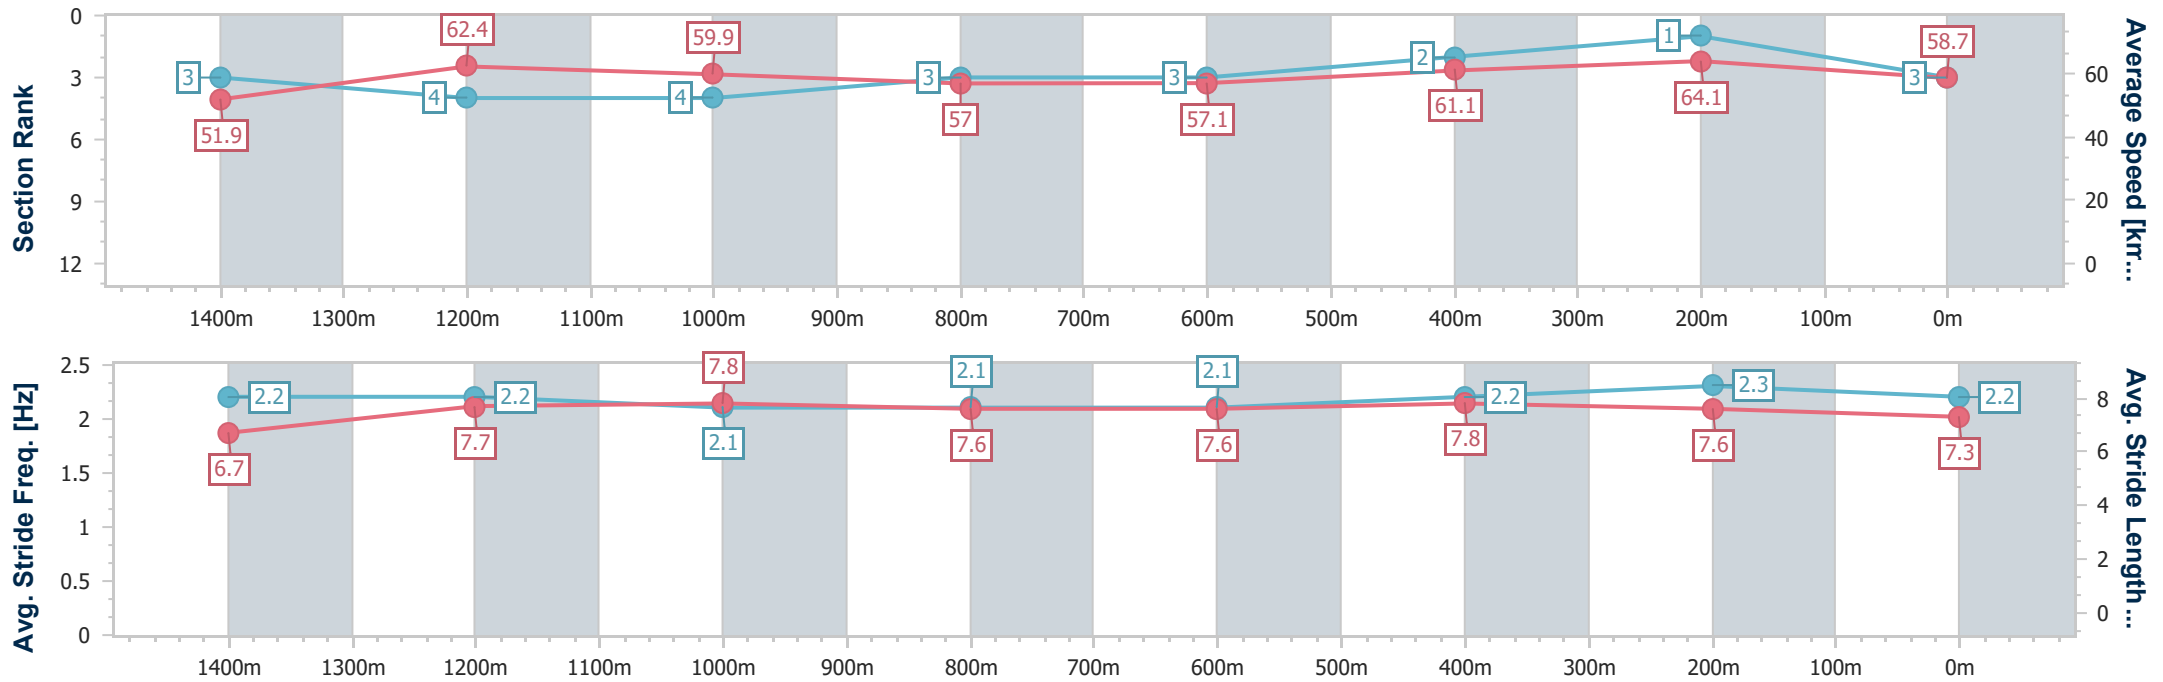

Section	Overall	1400m	1200m	1000m	800m	600m	400m	200m
Section Times	1:38.29 [3] (0:13.91)	1:24.38 [3] (0:11.58)	1:12.80 [4] (0:12.05)	1:00.75 [4] (0:12.75)	0:48.00 [3] (0:12.67)	0:35.33 [3] (0:11.76)	0:23.57 [2] (0:11.24)	0:12.33 [1] (0:12.33)
Average Speed [km/h]	51.9	62.4	59.9	57.0	57.1	61.1	64.1	58.7
Top Speed [km/h]	63.0	63.1	62.3	57.9	58.3	64.2	64.9	61.8
Avg. Dist. to Rail [m]	4.1	2.3	2.5	1.4	0.7	0.3	0.8	1.2
Avg. Stride Freq. [Hz]	2.2	2.2	2.1	2.1	2.1	2.2	2.3	2.2
Avg. Stride Length [m]	6.7	7.7	7.8	7.6	7.6	7.8	7.6	7.3