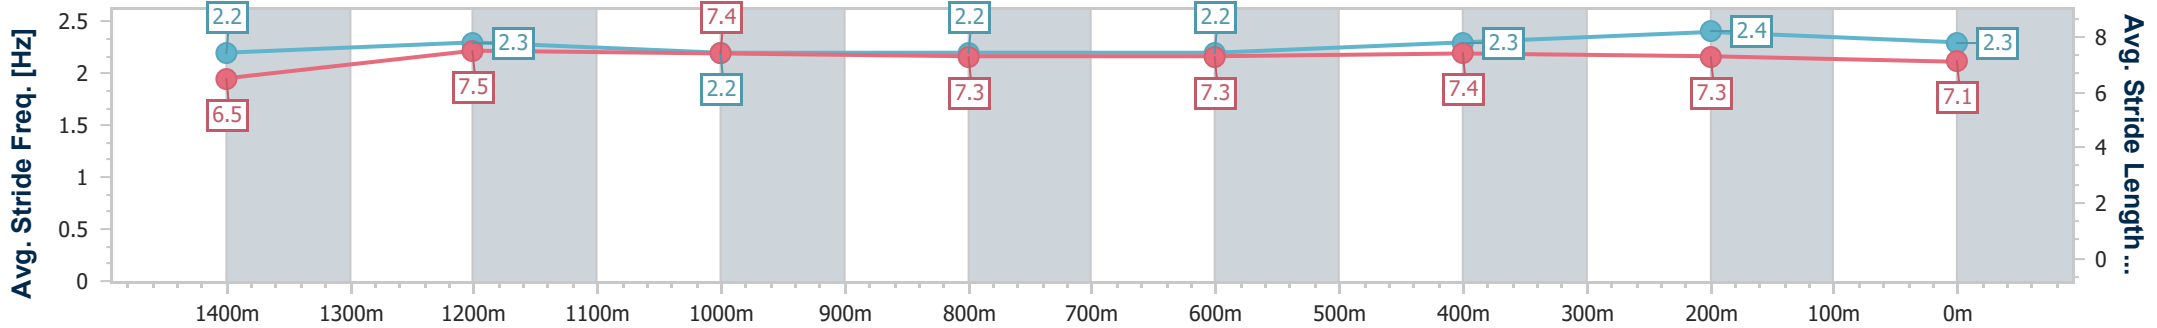

Section	Overall	1400m	1200m	1000m	800m	600m	400m	200m
Section Times	1:39.20 [8] (0:14.13)	1:25.07 [6] (0:11.59)	1:13.48 [5] (0:12.25)	1:01.23 [6] (0:12.76)	0:48.47 [6] (0:12.60)	0:35.87 [6] (0:11.93)	0:23.94 [8] (0:11.60)	0:12.34 [7] (0:12.34)
Average Speed [km/h]	51.1	62.4	58.7	56.9	57.5	61.4	62.1	58.6
Top Speed [km/h]	63.3	63.6	61.9	59.5	60.4	63.1	63.2	60.7
Avg. Dist. to Rail [m]	4.3	2.8	3.0	1.8	1.2	3.1	7.3	7.1
Avg. Stride Freq. [Hz]	2.2	2.3	2.2	2.2	2.2	2.3	2.4	2.3
Avg. Stride Length [m]	6.5	7.5	7.4	7.3	7.3	7.4	7.3	7.1