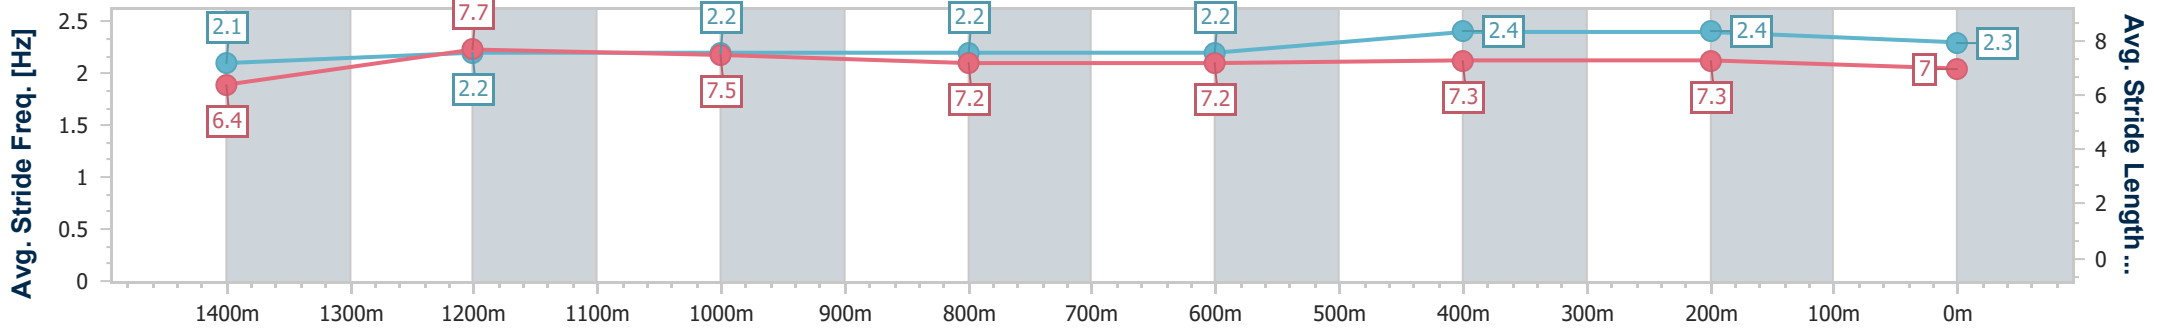

Section	Overall	1400m	1200m	1000m	800m	600m	400m	200m
Section Times	1:39.05 [6] (0:14.73)	1:24.32 [10] (0:11.73)	1:12.59 [10] (0:11.93)	1:00.66 [9] (0:12.73)	0:47.93 [9] (0:12.66)	0:35.27 [9] (0:11.46)	0:23.81 [7] (0:11.45)	0:12.36 [6] (0:12.36)
Average Speed [km/h]	48.9	61.6	60.5	57.1	57.0	62.9	63.1	58.7
Top Speed [km/h]	62.6	62.7	62.8	57.9	60.5	64.7	65.5	60.9
Avg. Dist. to Rail [m]	6.0	1.6	1.6	1.6	1.0	0.5	4.8	5.9
Avg. Stride Freq. [Hz]	2.1	2.2	2.2	2.2	2.2	2.4	2.4	2.3
Avg. Stride Length [m]	6.4	7.7	7.5	7.2	7.2	7.3	7.3	7.0