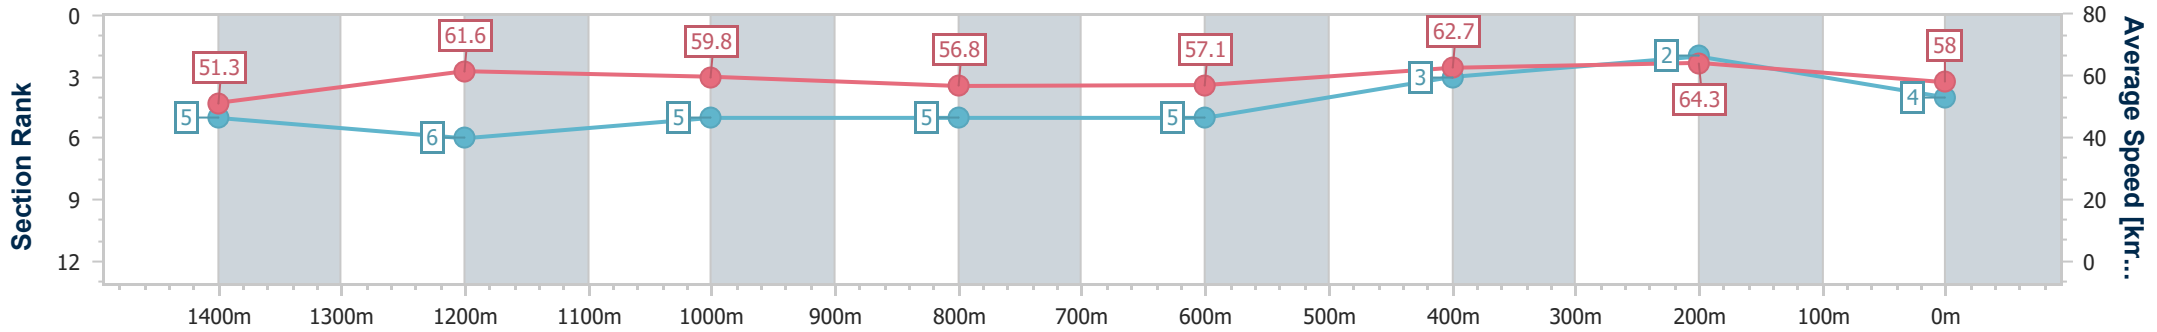

Section	Overall	1400m	1200m	1000m	800m	600m	400m	200m
Section Times	1:38.46 [4] (0:14.10)	1:24.36 [5] (0:11.66)	1:12.70 [6] (0:12.07)	1:00.63 [5] (0:12.73)	0:47.90 [5] (0:12.61)	0:35.29 [5] (0:11.64)	0:23.65 [3] (0:11.22)	0:12.43 [2] (0:12.43)
Average Speed [km/h]	51.3	61.6	59.8	56.8	57.1	62.7	64.3	58.0
Top Speed [km/h]	63.1	62.5	62.2	59.5	60.3	64.2	66.3	61.8
Avg. Dist. to Rail [m]	2.8	1.4	1.3	0.6	0.6	2.7	5.2	3.8
Avg. Stride Freq. [Hz]	2.2	2.3	2.2	2.2	2.2	2.3	2.4	2.3
Avg. Stride Length [m]	6.6	7.6	7.6	7.2	7.4	7.6	7.4	6.9