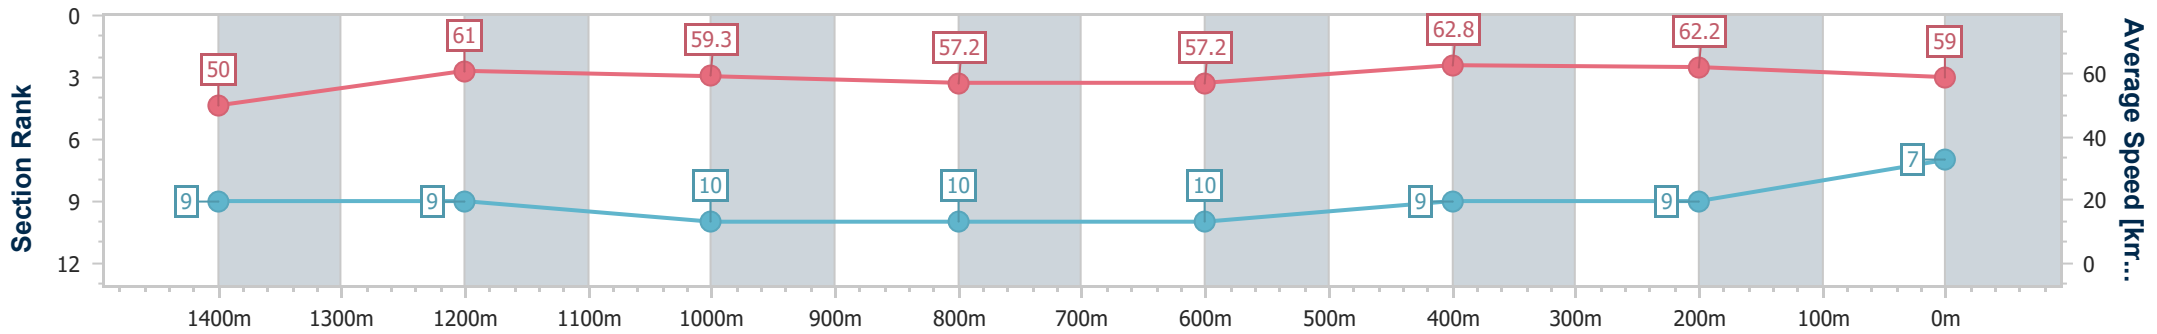

Section	Overall	1400m	1200m	1000m	800m	600m	400m	200m
Section Times	1:39.20 [7] (0:14.45)	1:24.75 [9] (0:11.84)	1:12.91 [9] (0:12.18)	1:00.73 [10] (0:12.67)	0:48.06 [10] (0:12.66)	0:35.40 [10] (0:11.54)	0:23.86 [9] (0:11.55)	0:12.31 [9] (0:12.31)
Average Speed [km/h]	50.0	61.0	59.3	57.2	57.2	62.8	62.2	59.0
Top Speed [km/h]	62.1	61.6	62.3	58.2	60.2	64.9	64.4	60.7
Avg. Dist. to Rail [m]	7.8	2.5	2.5	1.2	1.2	1.4	3.4	2.2
Avg. Stride Freq. [Hz]	2.2	2.2	2.2	2.1	2.1	2.3	2.3	2.2
Avg. Stride Length [m]	6.5	7.6	7.5	7.5	7.5	7.6	7.7	7.4