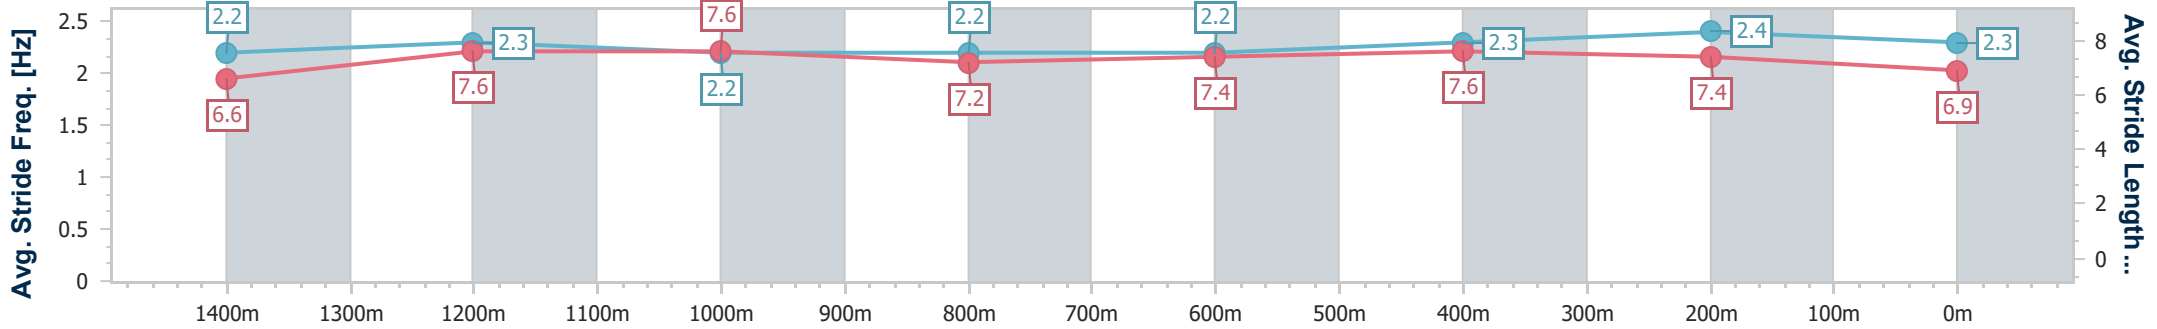

Section	Overall	1400m	1200m	1000m	800m	600m	400m	200m
Section Times	1:38.46 [4] (0:14.10)	1:24.36 [5] (0:11.66)	1:12.70 [6] (0:12.07)	1:00.63 [5] (0:12.73)	0:47.90 [5] (0:12.61)	0:35.29 [5] (0:11.64)	0:23.65 [3] (0:11.22)	0:12.43 [2] (0:12.43)
Average Speed [km/h]	51.3	61.6	59.8	56.8	57.1	62.7	64.3	58.0
Top Speed [km/h]	63.1	62.5	62.2	59.5	60.3	64.2	66.3	61.8
Avg. Dist. to Rail [m]	2.8	1.4	1.3	0.6	0.6	2.7	5.2	3.8
Avg. Stride Freq. [Hz]	2.2	2.3	2.2	2.2	2.2	2.3	2.4	2.3
Avg. Stride Length [m]	6.6	7.6	7.6	7.2	7.4	7.6	7.4	6.9