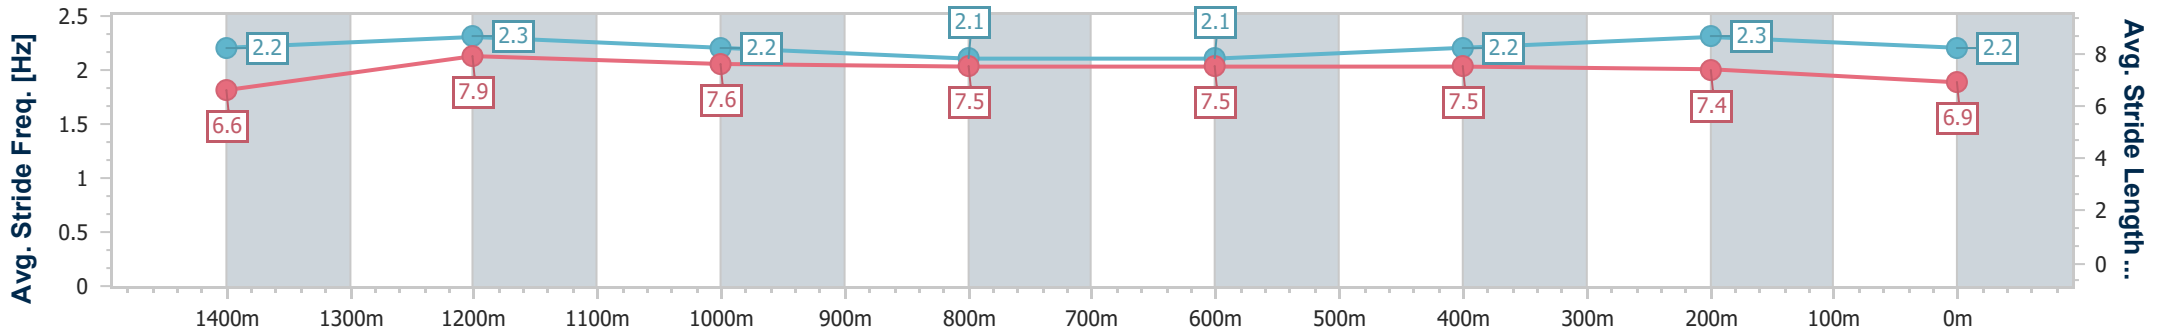

Section	Overall	1400m	1200m	1000m	800m	600m	400m	200m
Section Times	1:39.93 [9] (0:13.92)	1:26.01 [4] (0:11.19)	1:14.82 [1] (0:12.16)	1:02.66 [1] (0:12.89)	0:49.77 [2] (0:12.71)	0:37.06 [2] (0:12.01)	0:25.05 [5] (0:11.98)	0:13.07 [8] (0:13.07)
Average Speed [km/h]	51.9	64.6	59.4	56.7	57.3	60.5	60.2	55.2
Top Speed [km/h]	65.1	66.4	62.7	57.6	59.1	61.6	61.7	58.4
Avg. Dist. to Rail [m]	7.9	4.4	3.6	3.1	2.7	1.7	2.9	4.2
Avg. Stride Freq. [Hz]	2.2	2.3	2.2	2.1	2.1	2.2	2.3	2.2
Avg. Stride Length [m]	6.6	7.9	7.6	7.5	7.5	7.5	7.4	6.9