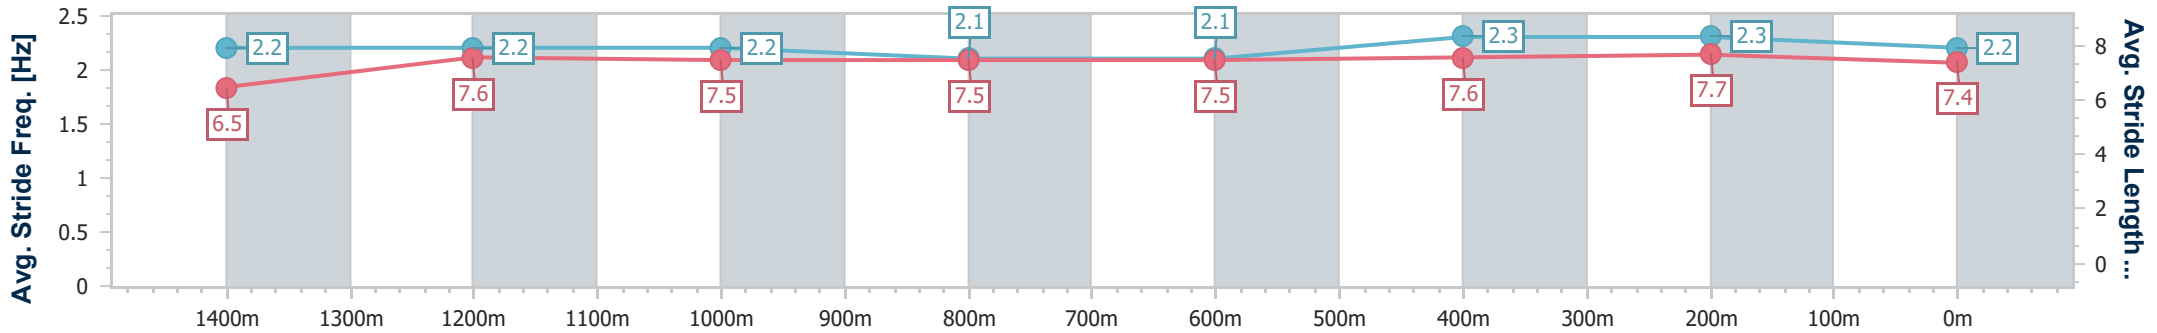

Section	Overall	1400m	1200m	1000m	800m	600m	400m	200m
Section Times	1:39.20 [7] (0:14.45)	1:24.75 [9] (0:11.84)	1:12.91 [9] (0:12.18)	1:00.73 [10] (0:12.67)	0:48.06 [10] (0:12.66)	0:35.40 [10] (0:11.54)	0:23.86 [9] (0:11.55)	0:12.31 [9] (0:12.31)
Average Speed [km/h]	50.0	61.0	59.3	57.2	57.2	62.8	62.2	59.0
Top Speed [km/h]	62.1	61.6	62.3	58.2	60.2	64.9	64.4	60.7
Avg. Dist. to Rail [m]	7.8	2.5	2.5	1.2	1.2	1.4	3.4	2.2
Avg. Stride Freq. [Hz]	2.2	2.2	2.2	2.1	2.1	2.3	2.3	2.2
Avg. Stride Length [m]	6.5	7.6	7.5	7.5	7.5	7.6	7.7	7.4