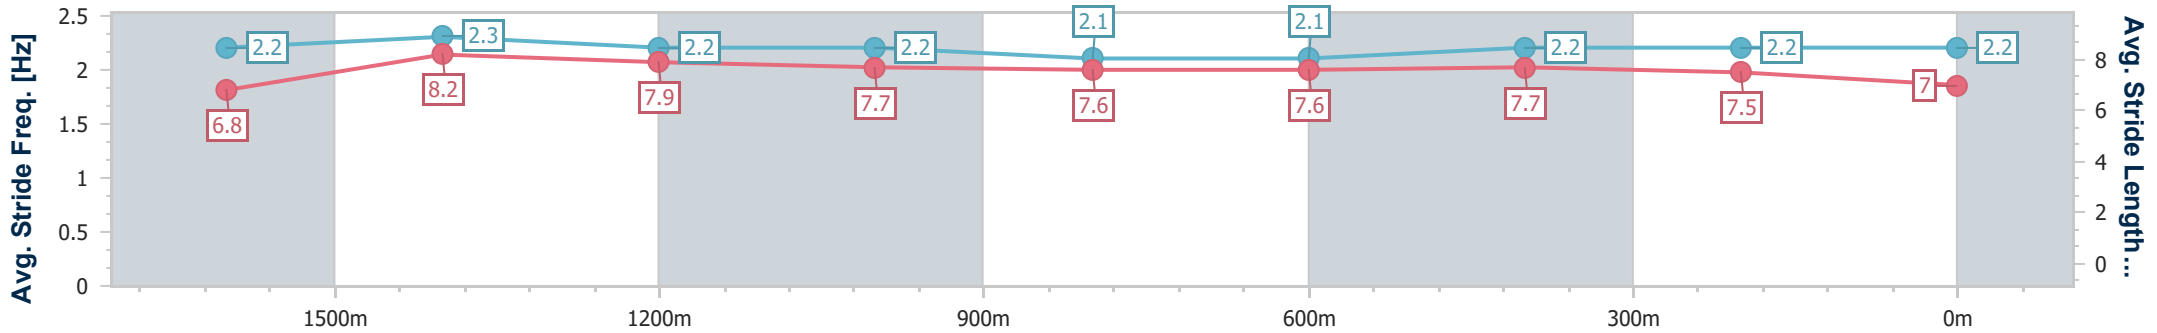

- [] Ranking at each section and finish
- .-.- No data available at this section
- NA No data available

Horse/Jockey Name	Free Carry
Final Rank	4
Fastest Section Time (Section)	0:11.06 (1600m)
Top Speed [km/h] (Section)	67.0 (1600m)
Race State	Finished

Eagle Farm QLD Professional
 Race 4: Doreen Bird Class 1 Handicap - 1846m
 27 December 2023 - 15:25
 Track Rating: Soft 5, Weather: Overcast, Rail Position: +9m Entire

BRISBANE
RACING CLUB

Section	Overall	1600m	1400m	1200m	1000m	800m	600m	400m	200m
Section Times	1:53.69 [4] (0:16.54)	1:37.15 [2] (0:11.06)	1:26.09 [1] (0:11.73)	1:14.36 [1] (0:11.96)	1:02.40 [1] (0:12.70)	0:49.70 [1] (0:12.59)	0:37.11 [1] (0:11.89)	0:25.22 [1] (0:11.95)	0:13.27 [1] (0:13.27)
Average Speed [km/h]	54.6	66.3	61.5	60.4	57.5	57.9	60.7	60.3	54.7
Top Speed [km/h]	66.1	67.0	64.2	61.7	58.2	59.7	61.7	61.7	57.6
Avg. Dist. to Rail [m]	6.9	4.6	3.5	3.1	3.0	2.4	1.3	3.6	1.8
Avg. Stride Freq. [Hz]	2.2	2.3	2.2	2.2	2.1	2.1	2.2	2.2	2.2
Avg. Stride Length [m]	6.8	8.2	7.9	7.7	7.6	7.6	7.7	7.5	7.0