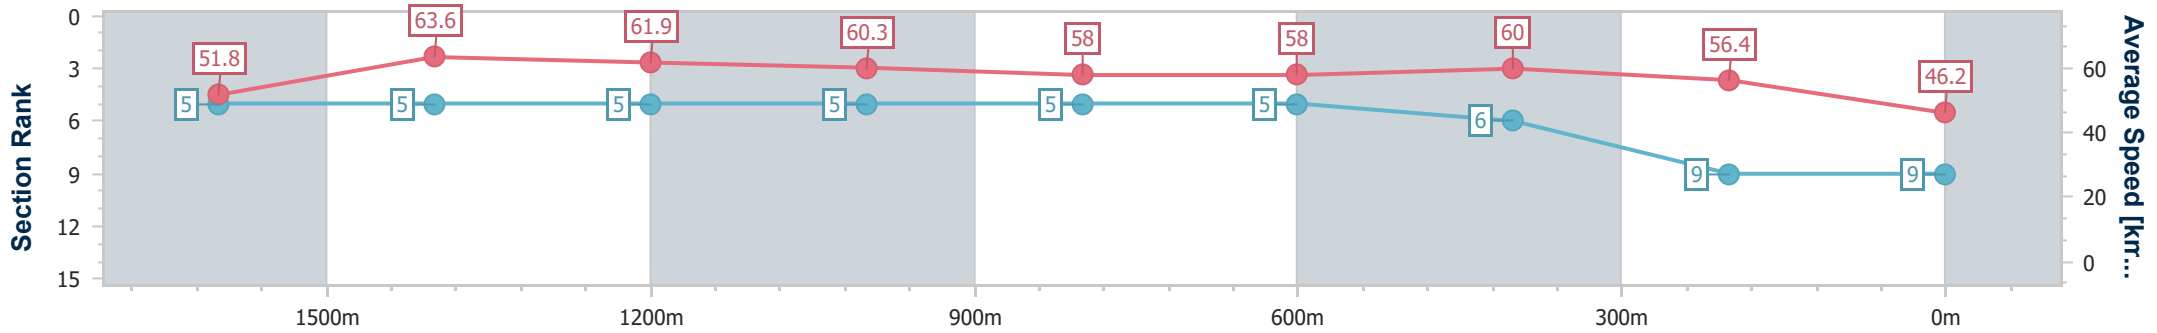

Eagle Farm QLD Professional

Race 4: Doreen Bird Class 1 Handicap - 1846m

27 December 2023 - 15:25

Track Rating: Soft 5, Weather: Overcast, Rail Position: +9m Entire

BRISBANE RACING CLUB

Section	Overall	1600m	1400m	1200m	1000m	800m	600m	400m	200m
Section Times	1:56.22 [8] (0:16.64)	1:39.58 [3] (0:11.27)	1:28.31 [3] (0:11.53)	1:16.78 [3] (0:12.06)	1:04.72 [2] (0:12.77)	0:51.95 [2] (0:12.50)	0:39.45 [2] (0:12.14)	0:27.31 [3] (0:12.47)	0:14.84 [7] (0:14.84)
Average Speed [km/h]	53.5	64.4	62.8	60.1	56.9	57.7	59.8	57.6	48.7
Top Speed [km/h]	65.4	65.3	63.9	61.8	57.6	59.0	60.2	59.0	55.2
Avg. Dist. to Rail [m]	3.9	3.5	3.6	3.7	2.4	0.7	1.1	5.2	6.8
Avg. Stride Freq. [Hz]	2.3	2.3	2.3	2.2	2.2	2.2	2.3	2.2	2.0
Avg. Stride Length [m]	6.4	7.8	7.7	7.6	7.3	7.4	7.3	7.2	6.7

- [] Ranking at each section and finish
- .-.- No data available at this section
- NA No data available

Horse/Jockey Name	Impending Rose
Final Rank	9
Fastest Section Time (Section)	0:11.41 (1600m)
Top Speed [km/h] (Section)	64.5 (1400m)
Race State	Finished

Eagle Farm QLD Professional
 Race 4: Doreen Bird Class 1 Handicap - 1846m
 27 December 2023 - 15:25
 Track Rating: Soft 5, Weather: Overcast, Rail Position: +9m Entire

BRISBANE
RACING CLUB

Section	Overall	1600m	1400m	1200m	1000m	800m	600m	400m	200m
Section Times	1:57.64 [9] (0:17.12)	1:40.52 [5] (0:11.41)	1:29.11 [5] (0:11.64)	1:17.47 [5] (0:11.95)	1:05.52 [5] (0:12.51)	0:53.01 [5] (0:12.49)	0:40.52 [5] (0:12.12)	0:28.40 [6] (0:12.76)	0:15.64 [9] (0:15.64)
Average Speed [km/h]	51.8	63.6	61.9	60.3	58.0	58.0	60.0	56.4	46.2
Top Speed [km/h]	62.3	64.1	64.5	61.2	58.7	58.8	61.2	60.1	51.7
Avg. Dist. to Rail [m]	2.5	1.1	1.0	1.5	1.8	1.5	1.6	4.4	3.7
Avg. Stride Freq. [Hz]	2.2	2.3	2.3	2.2	2.2	2.2	2.3	2.3	2.1
Avg. Stride Length [m]	6.5	7.6	7.5	7.5	7.3	7.3	7.3	6.9	6.1