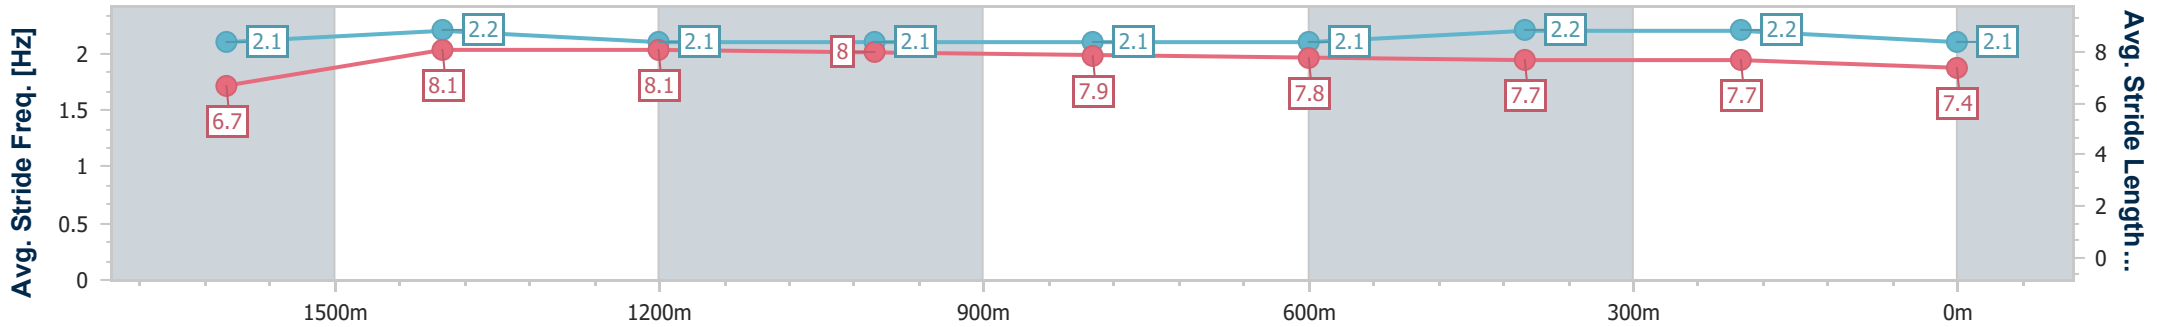

- [] Ranking at each section and finish
- .-.- No data available at this section
- NA No data available

Horse/Jockey Name	Strongbow
Final Rank	5
Fastest Section Time (Section)	0:11.45 (1600m)
Top Speed [km/h] (Section)	64.0 (1400m)
Race State	Finished

Eagle Farm QLD Professional
 Race 4: Doreen Bird Class 1 Handicap - 1846m
 27 December 2023 - 15:25
 Track Rating: Soft 5, Weather: Overcast, Rail Position: +9m Entire

BRISBANE RACING CLUB

Section	Overall	1600m	1400m	1200m	1000m	800m	600m	400m	200m
Section Times	1:53.90 [5] (0:17.84)	1:36.06 [8] (0:11.45)	1:24.61 [8] (0:11.52)	1:13.09 [8] (0:11.87)	1:01.22 [8] (0:12.25)	0:48.97 [8] (0:12.48)	0:36.49 [8] (0:11.89)	0:24.60 [8] (0:11.82)	0:12.78 [6] (0:12.78)
Average Speed [km/h]	49.7	62.8	62.6	60.6	59.5	57.9	61.0	61.0	56.6
Top Speed [km/h]	61.4	63.9	64.0	61.8	60.2	59.1	62.6	62.6	58.5
Avg. Dist. to Rail [m]	3.5	0.3	0.9	1.8	1.9	1.4	1.6	6.8	7.3
Avg. Stride Freq. [Hz]	2.1	2.2	2.1	2.1	2.1	2.1	2.2	2.2	2.1
Avg. Stride Length [m]	6.7	8.1	8.1	8.0	7.9	7.8	7.7	7.7	7.4