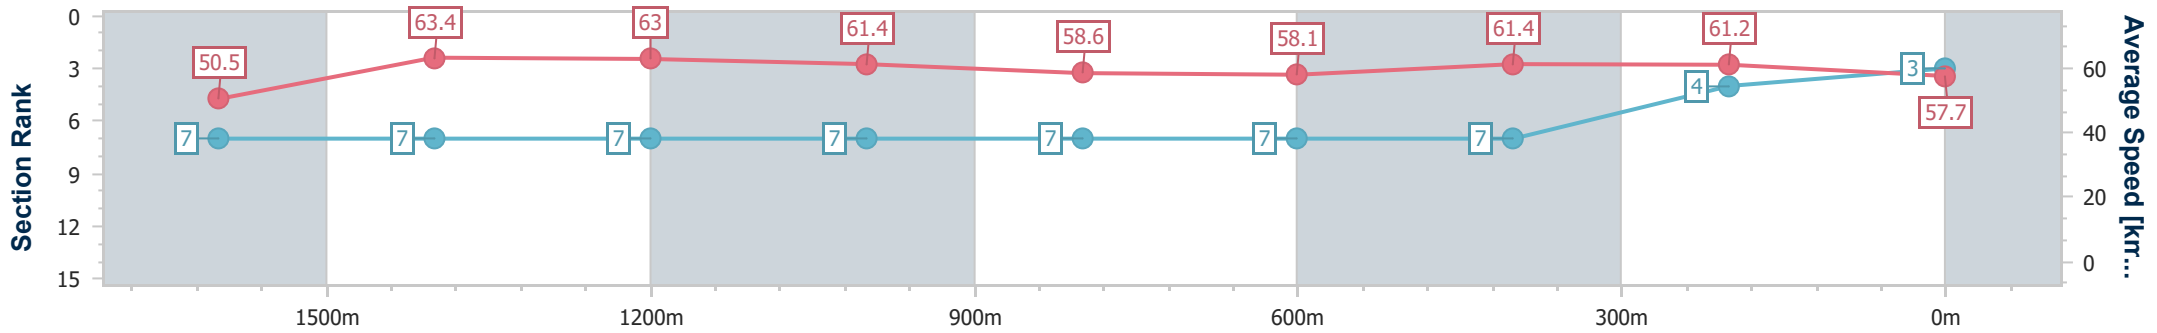

Eagle Farm QLD Professional
 Race 4: Doreen Bird Class 1 Handicap - 1846m
 27 December 2023 - 15:25
 Track Rating: Soft 5, Weather: Overcast, Rail Position: +9m Entire

BRISBANE
 RACING CLUB

Section	Overall	1600m	1400m	1200m	1000m	800m	600m	400m	200m
Section Times	1:53.52 [3] (0:17.74)	1:35.78 [7] (0:11.45)	1:24.33 [7] (0:11.47)	1:12.86 [7] (0:11.77)	1:01.09 [7] (0:12.45)	0:48.64 [7] (0:12.50)	0:36.14 [7] (0:11.91)	0:24.23 [7] (0:11.73)	0:12.50 [4] (0:12.50)
Average Speed [km/h]	50.5	63.4	63.0	61.4	58.6	58.1	61.4	61.2	57.7
Top Speed [km/h]	62.1	64.5	64.4	61.7	59.9	58.9	62.8	62.5	60.2
Avg. Dist. to Rail [m]	4.9	3.0	2.8	3.0	2.8	2.2	2.7	8.2	8.5
Avg. Stride Freq. [Hz]	2.1	2.2	2.2	2.2	2.1	2.1	2.2	2.2	2.2
Avg. Stride Length [m]	6.7	7.8	7.9	7.8	7.6	7.6	7.6	7.6	7.4