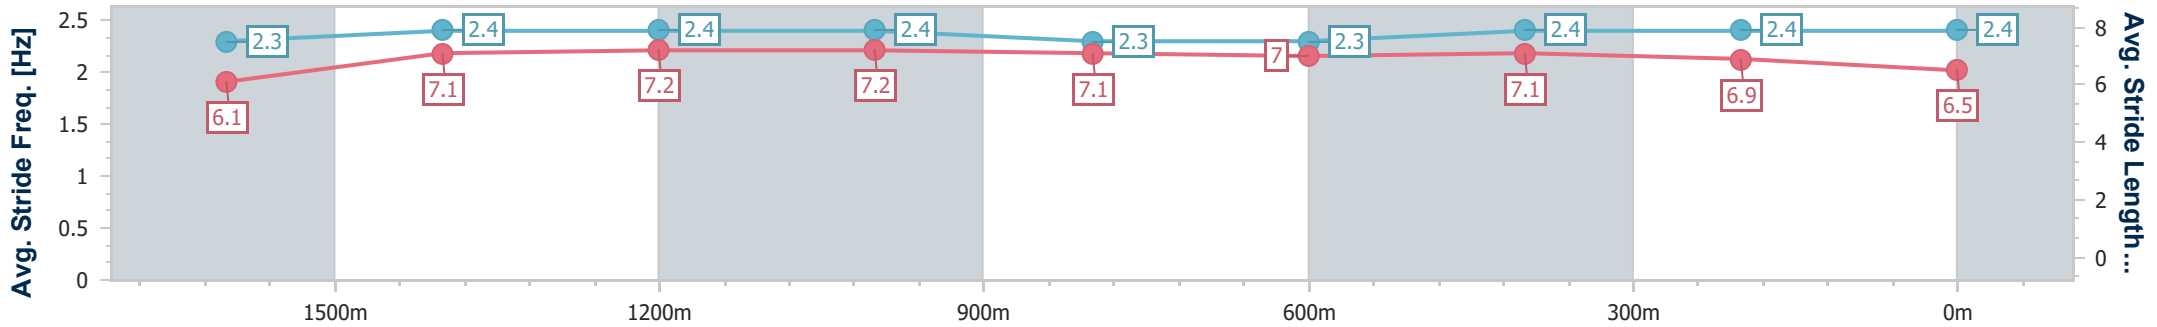

Eagle Farm QLD Professional
 Race 4: Doreen Bird Class 1 Handicap - 1846m
 27 December 2023 - 15:25
 Track Rating: Soft 5, Weather: Overcast, Rail Position: +9m Entire

BRISBANE
 RACING CLUB

Section	Overall	1600m	1400m	1200m	1000m	800m	600m	400m	200m
Section Times	1:54.19 [6] (0:17.04)	1:37.15 [4] (0:11.33)	1:25.82 [4] (0:11.54)	1:14.28 [4] (0:11.94)	1:02.34 [4] (0:12.50)	0:49.84 [3] (0:12.56)	0:37.28 [3] (0:12.08)	0:25.20 [4] (0:12.09)	0:13.11 [5] (0:13.11)
Average Speed [km/h]	52.2	64.3	62.4	60.5	58.2	57.6	59.7	59.6	55.0
Top Speed [km/h]	62.9	65.2	65.0	62.5	59.4	58.3	61.5	61.5	57.6
Avg. Dist. to Rail [m]	2.8	3.2	3.5	2.8	1.9	1.3	0.8	3.4	4.0
Avg. Stride Freq. [Hz]	2.4	2.4	2.3	2.3	2.2	2.2	2.3	2.3	2.3
Avg. Stride Length [m]	6.1	7.5	7.5	7.4	7.2	7.2	7.2	7.1	6.8

- [] Ranking at each section and finish
- .-.- No data available at this section
- NA No data available

Horse/Jockey Name	Mottram
Final Rank	7
Fastest Section Time (Section)	0:11.44 (1400m)
Top Speed [km/h] (Section)	65.0 (1600m)
Race State	Finished

Eagle Farm QLD Professional
 Race 4: Doreen Bird Class 1 Handicap - 1846m
 27 December 2023 - 15:25
 Track Rating: Soft 5, Weather: Overcast, Rail Position: +9m Entire

BRISBANE
RACING CLUB

Section	Overall	1600m	1400m	1200m	1000m	800m	600m	400m	200m
Section Times	1:54.51 [7] (0:18.06)	1:36.45 [9] (0:11.53)	1:24.92 [9] (0:11.44)	1:13.48 [9] (0:11.70)	1:01.78 [9] (0:12.39)	0:49.39 [9] (0:12.53)	0:36.86 [9] (0:12.01)	0:24.85 [9] (0:11.84)	0:13.01 [8] (0:13.01)
Average Speed [km/h]	49.6	62.9	63.1	61.7	58.9	58.1	60.4	60.8	55.6
Top Speed [km/h]	62.6	65.0	65.0	62.7	61.0	59.5	62.4	62.0	59.0
Avg. Dist. to Rail [m]	6.1	2.3	2.4	3.0	3.1	2.1	1.9	2.7	2.6
Avg. Stride Freq. [Hz]	2.3	2.4	2.4	2.4	2.3	2.3	2.4	2.4	2.4
Avg. Stride Length [m]	6.1	7.1	7.2	7.2	7.1	7.0	7.1	6.9	6.5