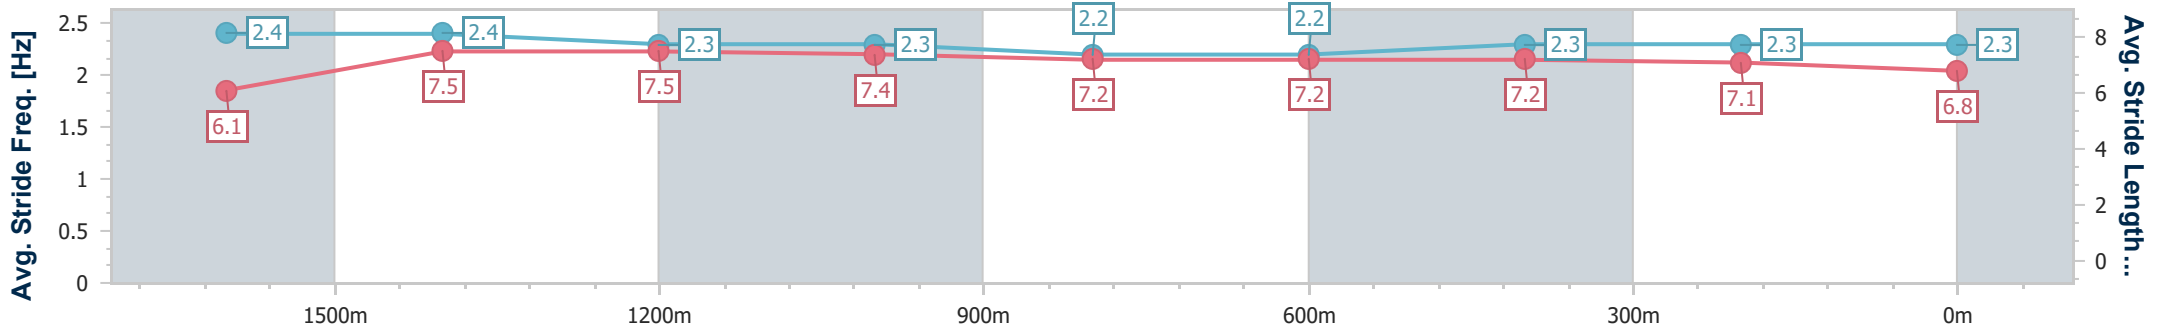

Eagle Farm QLD Professional
 Race 4: Doreen Bird Class 1 Handicap - 1846m
 27 December 2023 - 15:25
 Track Rating: Soft 5, Weather: Overcast, Rail Position: +9m Entire

BRISBANE RACING CLUB

Section	Overall	1600m	1400m	1200m	1000m	800m	600m	400m	200m
Section Times	1:53.90 [5] (0:17.84)	1:36.06 [8] (0:11.45)	1:24.61 [8] (0:11.52)	1:13.09 [8] (0:11.87)	1:01.22 [8] (0:12.25)	0:48.97 [8] (0:12.48)	0:36.49 [8] (0:11.89)	0:24.60 [8] (0:11.82)	0:12.78 [6] (0:12.78)
Average Speed [km/h]	49.7	62.8	62.6	60.6	59.5	57.9	61.0	61.0	56.6
Top Speed [km/h]	61.4	63.9	64.0	61.8	60.2	59.1	62.6	62.6	58.5
Avg. Dist. to Rail [m]	3.5	0.3	0.9	1.8	1.9	1.4	1.6	6.8	7.3
Avg. Stride Freq. [Hz]	2.1	2.2	2.1	2.1	2.1	2.1	2.2	2.2	2.1
Avg. Stride Length [m]	6.7	8.1	8.1	8.0	7.9	7.8	7.7	7.7	7.4

- [] Ranking at each section and finish
- .-.- No data available at this section
- NA No data available

Horse/Jockey Name	End Of Month
Final Rank	6
Fastest Section Time (Section)	0:11.33 (1600m)
Top Speed [km/h] (Section)	65.2 (1600m)
Race State	Finished

Eagle Farm QLD Professional
 Race 4: Doreen Bird Class 1 Handicap - 1846m
 27 December 2023 - 15:25
 Track Rating: Soft 5, Weather: Overcast, Rail Position: +9m Entire

BRISBANE
 RACING CLUB

Section	Overall	1600m	1400m	1200m	1000m	800m	600m	400m	200m
Section Times	1:54.19 [6] (0:17.04)	1:37.15 [4] (0:11.33)	1:25.82 [4] (0:11.54)	1:14.28 [4] (0:11.94)	1:02.34 [4] (0:12.50)	0:49.84 [3] (0:12.56)	0:37.28 [3] (0:12.08)	0:25.20 [4] (0:12.09)	0:13.11 [5] (0:13.11)
Average Speed [km/h]	52.2	64.3	62.4	60.5	58.2	57.6	59.7	59.6	55.0
Top Speed [km/h]	62.9	65.2	65.0	62.5	59.4	58.3	61.5	61.5	57.6
Avg. Dist. to Rail [m]	2.8	3.2	3.5	2.8	1.9	1.3	0.8	3.4	4.0
Avg. Stride Freq. [Hz]	2.4	2.4	2.3	2.3	2.2	2.2	2.3	2.3	2.3
Avg. Stride Length [m]	6.1	7.5	7.5	7.4	7.2	7.2	7.2	7.1	6.8