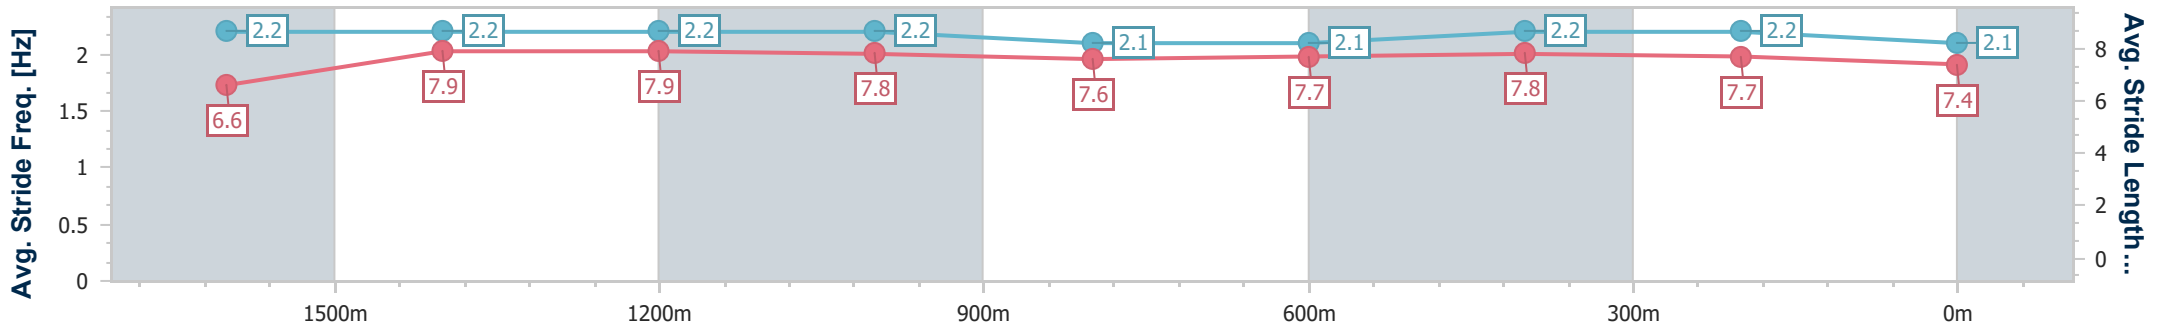

BRISBANE
RACING CLUB

Section	Overall	1600m	1400m	1200m	1000m	800m	600m	400m	200m
Section Times	1:53.20 [1] (0:17.49)	1:35.71 [6] (0:11.37)	1:24.34 [6] (0:11.48)	1:12.86 [6] (0:11.83)	1:01.03 [6] (0:12.60)	0:48.43 [6] (0:12.55)	0:35.88 [6] (0:11.77)	0:24.11 [5] (0:11.56)	0:12.55 [3] (0:12.55)
Average Speed [km/h]	50.8	63.6	63.0	60.9	58.1	58.0	62.3	62.1	57.8
Top Speed [km/h]	63.0	64.7	64.5	62.0	59.0	58.8	63.6	63.8	59.7
Avg. Dist. to Rail [m]	3.2	1.9	3.0	3.5	3.6	2.5	3.1	10.2	8.4
Avg. Stride Freq. [Hz]	2.2	2.2	2.2	2.2	2.1	2.1	2.2	2.2	2.1
Avg. Stride Length [m]	6.6	7.9	7.9	7.8	7.6	7.7	7.8	7.7	7.4