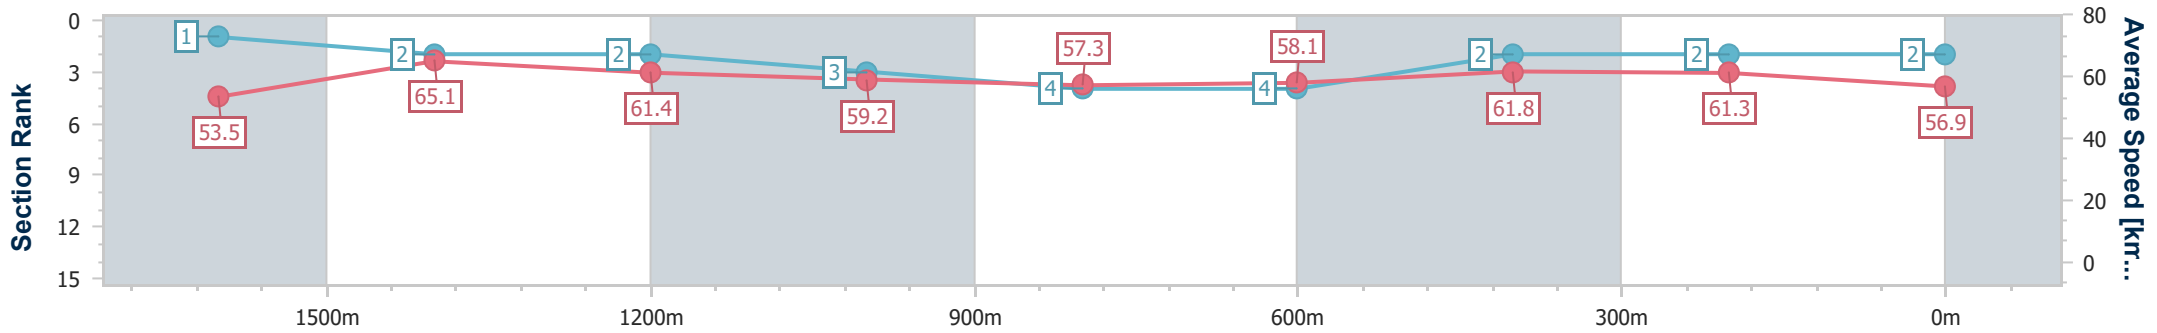

Horse/Jockey Name	Victoria Roc
Final Rank	2
Fastest Section Time (Section)	0:11.16 (1600m)
Top Speed [km/h] (Section)	65.6 (1600m)
Race State	Finished

Eagle Farm QLD Professional
Race 4: Doreen Bird Class 1 Handicap - 1846m
27 December 2023 - 15:25
Track Rating: Soft 5, Weather: Overcast, Rail Position: +9m Entire

BRISBANE
RACING CLUB

Section	Overall	1600m	1400m	1200m	1000m	800m	600m	400m	200m
Section Times	1:53.26 [2] (0:16.52)	1:36.74 [1] (0:11.16)	1:25.58 [2] (0:11.75)	1:13.83 [2] (0:12.21)	1:01.62 [3] (0:12.77)	0:48.85 [4] (0:12.57)	0:36.28 [4] (0:11.79)	0:24.49 [2] (0:11.75)	0:12.74 [2] (0:12.74)
Average Speed [km/h]	53.5	65.1	61.4	59.2	57.3	58.1	61.8	61.3	56.9
Top Speed [km/h]	65.3	65.6	63.8	60.5	58.1	59.7	63.2	63.1	59.1
Avg. Dist. to Rail [m]	1.6	1.6	2.3	3.0	3.8	2.5	2.7	5.9	5.2
Avg. Stride Freq. [Hz]	2.1	2.2	2.2	2.1	2.1	2.1	2.2	2.2	2.2
Avg. Stride Length [m]	7.1	8.0	7.8	7.7	7.5	7.6	7.8	7.6	7.2

- [ ] Ranking at each section and finish
- -.-.- No data available at this section
- NA No data available