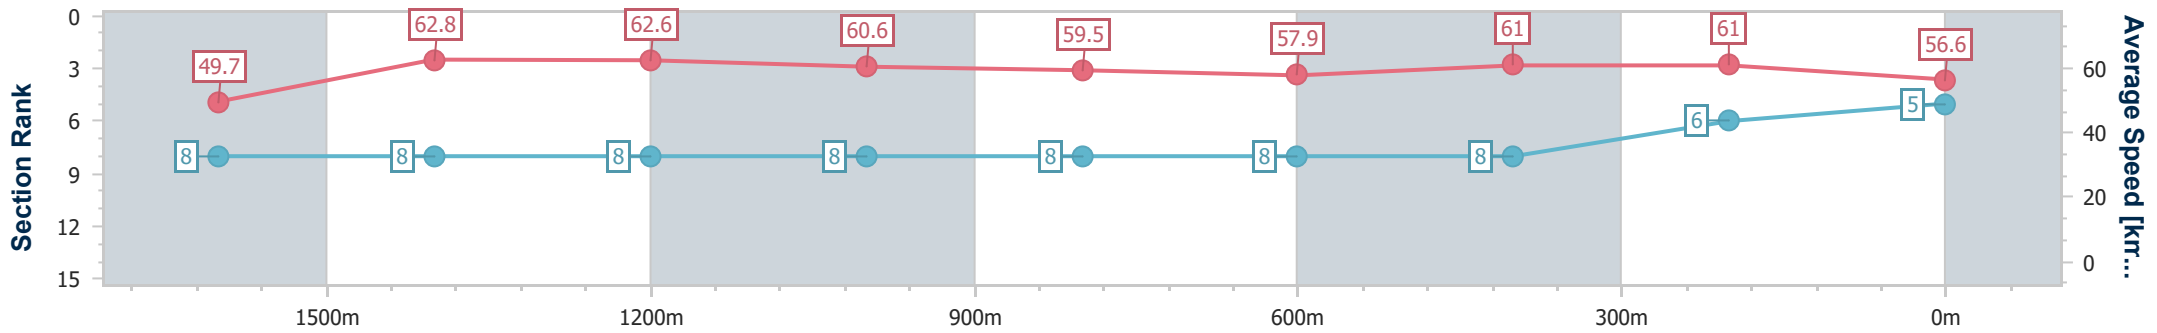

- [] Ranking at each section and finish
- .-.- No data available at this section
- NA No data available

Horse/Jockey Name	Strongbow
Final Rank	5
Fastest Section Time (Section)	0:11.45 (1600m)
Top Speed [km/h] (Section)	64.0 (1400m)
Race State	Finished

Eagle Farm QLD Professional
 Race 4: Doreen Bird Class 1 Handicap - 1846m
 27 December 2023 - 15:25
 Track Rating: Soft 5, Weather: Overcast, Rail Position: +9m Entire

BRISBANE RACING CLUB

Section	Overall	1600m	1400m	1200m	1000m	800m	600m	400m	200m
Section Times	1:53.90 [5] (0:17.84)	1:36.06 [8] (0:11.45)	1:24.61 [8] (0:11.52)	1:13.09 [8] (0:11.87)	1:01.22 [8] (0:12.25)	0:48.97 [8] (0:12.48)	0:36.49 [8] (0:11.89)	0:24.60 [8] (0:11.82)	0:12.78 [6] (0:12.78)
Average Speed [km/h]	49.7	62.8	62.6	60.6	59.5	57.9	61.0	61.0	56.6
Top Speed [km/h]	61.4	63.9	64.0	61.8	60.2	59.1	62.6	62.6	58.5
Avg. Dist. to Rail [m]	3.5	0.3	0.9	1.8	1.9	1.4	1.6	6.8	7.3
Avg. Stride Freq. [Hz]	2.1	2.2	2.1	2.1	2.1	2.1	2.2	2.2	2.1
Avg. Stride Length [m]	6.7	8.1	8.1	8.0	7.9	7.8	7.7	7.7	7.4