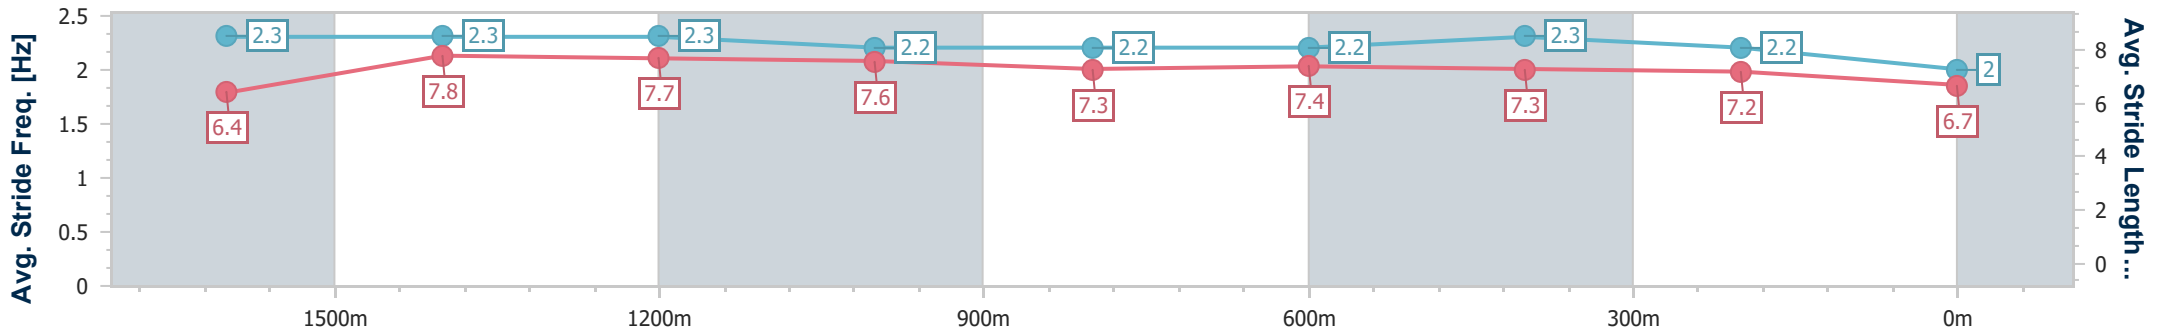

Eagle Farm QLD Professional

Race 4: Doreen Bird Class 1 Handicap - 1846m

27 December 2023 - 15:25

Track Rating: Soft 5, Weather: Overcast, Rail Position: +9m Entire

BRISBANE RACING CLUB

Section	Overall	1600m	1400m	1200m	1000m	800m	600m	400m	200m
Section Times	1:56.22 [8] (0:16.64)	1:39.58 [3] (0:11.27)	1:28.31 [3] (0:11.53)	1:16.78 [3] (0:12.06)	1:04.72 [2] (0:12.77)	0:51.95 [2] (0:12.50)	0:39.45 [2] (0:12.14)	0:27.31 [3] (0:12.47)	0:14.84 [7] (0:14.84)
Average Speed [km/h]	53.5	64.4	62.8	60.1	56.9	57.7	59.8	57.6	48.7
Top Speed [km/h]	65.4	65.3	63.9	61.8	57.6	59.0	60.2	59.0	55.2
Avg. Dist. to Rail [m]	3.9	3.5	3.6	3.7	2.4	0.7	1.1	5.2	6.8
Avg. Stride Freq. [Hz]	2.3	2.3	2.3	2.2	2.2	2.2	2.3	2.2	2.0
Avg. Stride Length [m]	6.4	7.8	7.7	7.6	7.3	7.4	7.3	7.2	6.7

- [] Ranking at each section and finish
- .-.- No data available at this section
- NA No data available

Horse/Jockey Name	Impending Rose
Final Rank	9
Fastest Section Time (Section)	0:11.41 (1600m)
Top Speed [km/h] (Section)	64.5 (1400m)
Race State	Finished