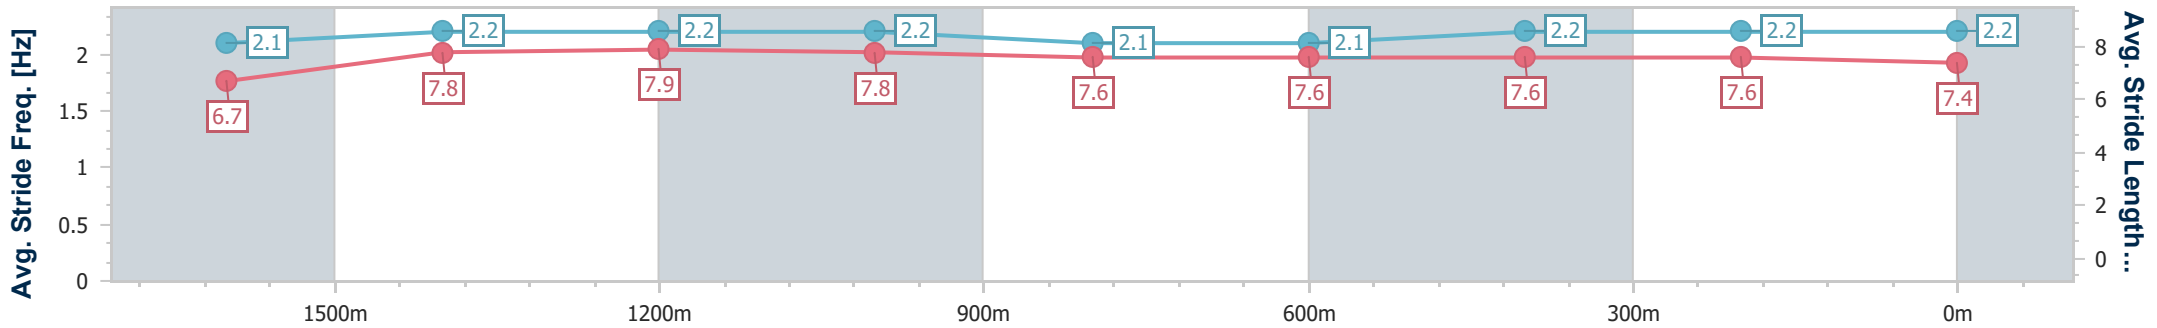

Eagle Farm QLD Professional
 Race 4: Doreen Bird Class 1 Handicap - 1846m
 27 December 2023 - 15:25
 Track Rating: Soft 5, Weather: Overcast, Rail Position: +9m Entire

BRISBANE
 RACING CLUB

Section	Overall	1600m	1400m	1200m	1000m	800m	600m	400m	200m
Section Times	1:53.52 [3] (0:17.74)	1:35.78 [7] (0:11.45)	1:24.33 [7] (0:11.47)	1:12.86 [7] (0:11.77)	1:01.09 [7] (0:12.45)	0:48.64 [7] (0:12.50)	0:36.14 [7] (0:11.91)	0:24.23 [7] (0:11.73)	0:12.50 [4] (0:12.50)
Average Speed [km/h]	50.5	63.4	63.0	61.4	58.6	58.1	61.4	61.2	57.7
Top Speed [km/h]	62.1	64.5	64.4	61.7	59.9	58.9	62.8	62.5	60.2
Avg. Dist. to Rail [m]	4.9	3.0	2.8	3.0	2.8	2.2	2.7	8.2	8.5
Avg. Stride Freq. [Hz]	2.1	2.2	2.2	2.2	2.1	2.1	2.2	2.2	2.2
Avg. Stride Length [m]	6.7	7.8	7.9	7.8	7.6	7.6	7.6	7.6	7.4