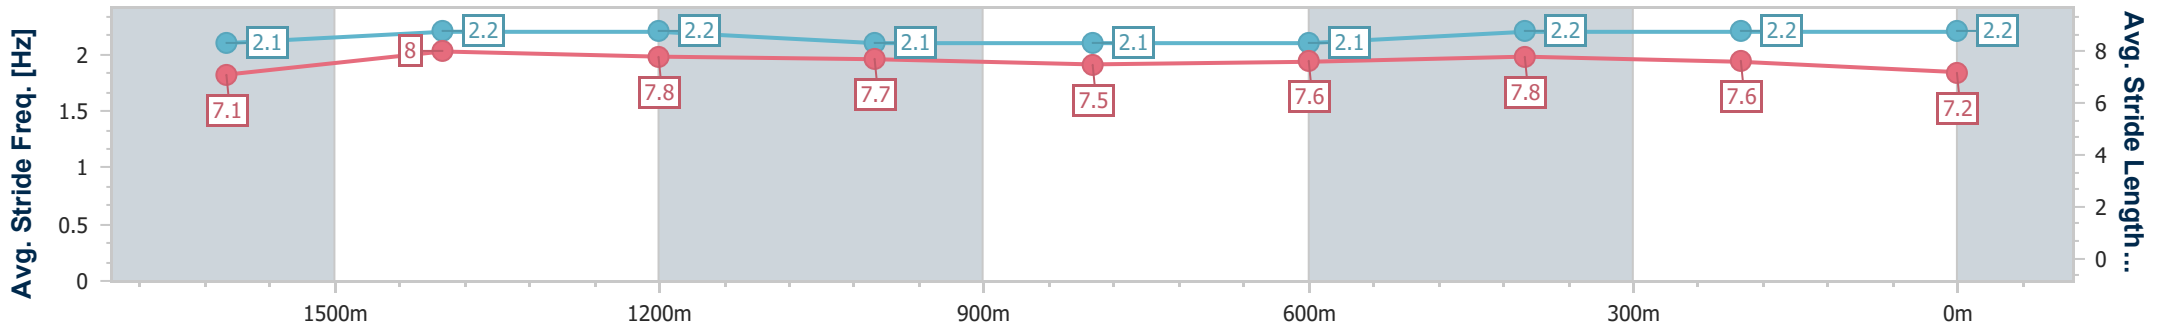

Horse/Jockey Name	Victoria Roc
Final Rank	2
Fastest Section Time (Section)	0:11.16 (1600m)
Top Speed [km/h] (Section)	65.6 (1600m)
Race State	Finished

Eagle Farm QLD Professional
Race 4: Doreen Bird Class 1 Handicap - 1846m
27 December 2023 - 15:25
Track Rating: Soft 5, Weather: Overcast, Rail Position: +9m Entire

BRISBANE
RACING CLUB

Section	Overall	1600m	1400m	1200m	1000m	800m	600m	400m	200m
Section Times	1:53.26 [2] (0:16.52)	1:36.74 [1] (0:11.16)	1:25.58 [2] (0:11.75)	1:13.83 [2] (0:12.21)	1:01.62 [3] (0:12.77)	0:48.85 [4] (0:12.57)	0:36.28 [4] (0:11.79)	0:24.49 [2] (0:11.75)	0:12.74 [2] (0:12.74)
Average Speed [km/h]	53.5	65.1	61.4	59.2	57.3	58.1	61.8	61.3	56.9
Top Speed [km/h]	65.3	65.6	63.8	60.5	58.1	59.7	63.2	63.1	59.1
Avg. Dist. to Rail [m]	1.6	1.6	2.3	3.0	3.8	2.5	2.7	5.9	5.2
Avg. Stride Freq. [Hz]	2.1	2.2	2.2	2.1	2.1	2.1	2.2	2.2	2.2
Avg. Stride Length [m]	7.1	8.0	7.8	7.7	7.5	7.6	7.8	7.6	7.2

- [ ] Ranking at each section and finish
- -.-.- No data available at this section
- NA No data available