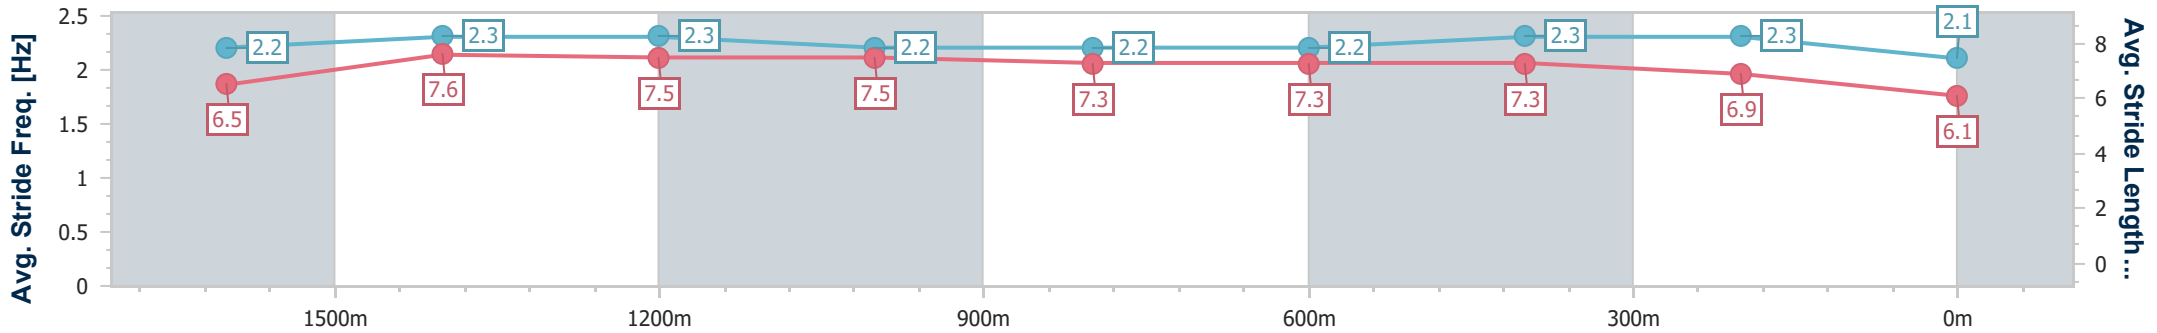

Eagle Farm QLD Professional

Race 4: Doreen Bird Class 1 Handicap - 1846m

27 December 2023 - 15:25

Track Rating: Soft 5, Weather: Overcast, Rail Position: +9m Entire

BRISBANE RACING CLUB

Section	Overall	1600m	1400m	1200m	1000m	800m	600m	400m	200m
Section Times	1:56.22 [8] (0:16.64)	1:39.58 [3] (0:11.27)	1:28.31 [3] (0:11.53)	1:16.78 [3] (0:12.06)	1:04.72 [2] (0:12.77)	0:51.95 [2] (0:12.50)	0:39.45 [2] (0:12.14)	0:27.31 [3] (0:12.47)	0:14.84 [7] (0:14.84)
Average Speed [km/h]	53.5	64.4	62.8	60.1	56.9	57.7	59.8	57.6	48.7
Top Speed [km/h]	65.4	65.3	63.9	61.8	57.6	59.0	60.2	59.0	55.2
Avg. Dist. to Rail [m]	3.9	3.5	3.6	3.7	2.4	0.7	1.1	5.2	6.8
Avg. Stride Freq. [Hz]	2.3	2.3	2.3	2.2	2.2	2.2	2.3	2.2	2.0
Avg. Stride Length [m]	6.4	7.8	7.7	7.6	7.3	7.4	7.3	7.2	6.7

- [] Ranking at each section and finish
- .-.- No data available at this section
- NA No data available

Horse/Jockey Name	Impending Rose
Final Rank	9
Fastest Section Time (Section)	0:11.41 (1600m)
Top Speed [km/h] (Section)	64.5 (1400m)
Race State	Finished

Eagle Farm QLD Professional
 Race 4: Doreen Bird Class 1 Handicap - 1846m
 27 December 2023 - 15:25
 Track Rating: Soft 5, Weather: Overcast, Rail Position: +9m Entire

BRISBANE
RACING CLUB

Section	Overall	1600m	1400m	1200m	1000m	800m	600m	400m	200m
Section Times	1:57.64 [9] (0:17.12)	1:40.52 [5] (0:11.41)	1:29.11 [5] (0:11.64)	1:17.47 [5] (0:11.95)	1:05.52 [5] (0:12.51)	0:53.01 [5] (0:12.49)	0:40.52 [5] (0:12.12)	0:28.40 [6] (0:12.76)	0:15.64 [9] (0:15.64)
Average Speed [km/h]	51.8	63.6	61.9	60.3	58.0	58.0	60.0	56.4	46.2
Top Speed [km/h]	62.3	64.1	64.5	61.2	58.7	58.8	61.2	60.1	51.7
Avg. Dist. to Rail [m]	2.5	1.1	1.0	1.5	1.8	1.5	1.6	4.4	3.7
Avg. Stride Freq. [Hz]	2.2	2.3	2.3	2.2	2.2	2.2	2.3	2.3	2.1
Avg. Stride Length [m]	6.5	7.6	7.5	7.5	7.3	7.3	7.3	6.9	6.1

- [] Ranking at each section and finish
- .-.- No data available at this section
- NA No data available