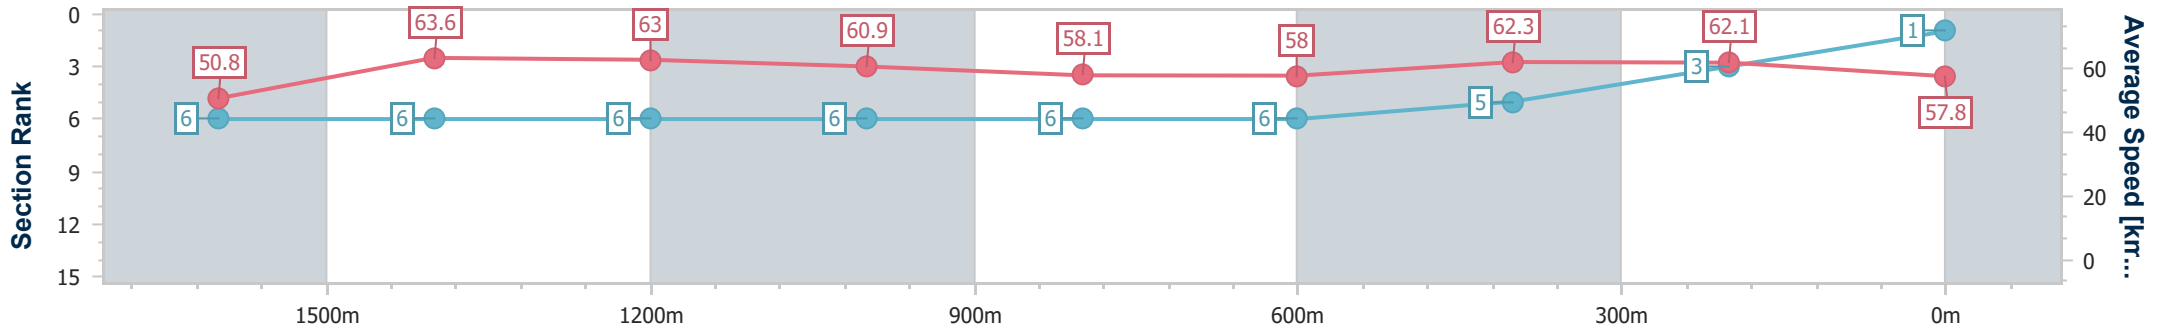

BRISBANE
RACING CLUB

Section	Overall	1600m	1400m	1200m	1000m	800m	600m	400m	200m
Section Times	1:53.20 [1] (0:17.49)	1:35.71 [6] (0:11.37)	1:24.34 [6] (0:11.48)	1:12.86 [6] (0:11.83)	1:01.03 [6] (0:12.60)	0:48.43 [6] (0:12.55)	0:35.88 [6] (0:11.77)	0:24.11 [5] (0:11.56)	0:12.55 [3] (0:12.55)
Average Speed [km/h]	50.8	63.6	63.0	60.9	58.1	58.0	62.3	62.1	57.8
Top Speed [km/h]	63.0	64.7	64.5	62.0	59.0	58.8	63.6	63.8	59.7
Avg. Dist. to Rail [m]	3.2	1.9	3.0	3.5	3.6	2.5	3.1	10.2	8.4
Avg. Stride Freq. [Hz]	2.2	2.2	2.2	2.2	2.1	2.1	2.2	2.2	2.1
Avg. Stride Length [m]	6.6	7.9	7.9	7.8	7.6	7.7	7.8	7.7	7.4