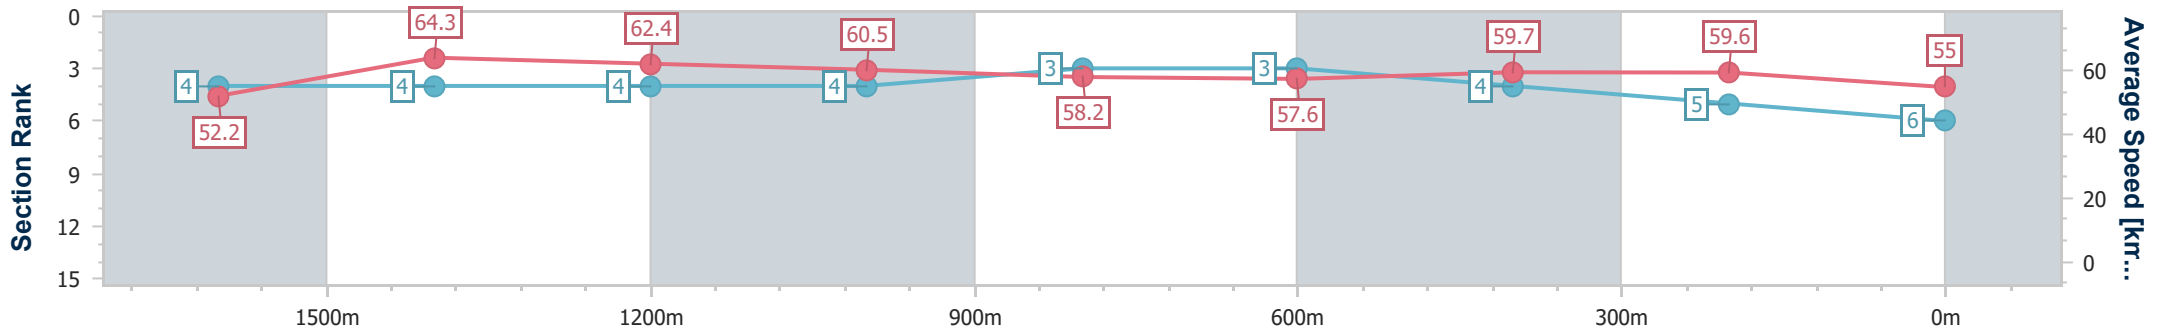

- [] Ranking at each section and finish
- .-.- No data available at this section
- NA No data available

Horse/Jockey Name	End Of Month
Final Rank	6
Fastest Section Time (Section)	0:11.33 (1600m)
Top Speed [km/h] (Section)	65.2 (1600m)
Race State	Finished

Eagle Farm QLD Professional
 Race 4: Doreen Bird Class 1 Handicap - 1846m
 27 December 2023 - 15:25
 Track Rating: Soft 5, Weather: Overcast, Rail Position: +9m Entire

BRISBANE
 RACING CLUB

Section	Overall	1600m	1400m	1200m	1000m	800m	600m	400m	200m
Section Times	1:54.19 [6] (0:17.04)	1:37.15 [4] (0:11.33)	1:25.82 [4] (0:11.54)	1:14.28 [4] (0:11.94)	1:02.34 [4] (0:12.50)	0:49.84 [3] (0:12.56)	0:37.28 [3] (0:12.08)	0:25.20 [4] (0:12.09)	0:13.11 [5] (0:13.11)
Average Speed [km/h]	52.2	64.3	62.4	60.5	58.2	57.6	59.7	59.6	55.0
Top Speed [km/h]	62.9	65.2	65.0	62.5	59.4	58.3	61.5	61.5	57.6
Avg. Dist. to Rail [m]	2.8	3.2	3.5	2.8	1.9	1.3	0.8	3.4	4.0
Avg. Stride Freq. [Hz]	2.4	2.4	2.3	2.3	2.2	2.2	2.3	2.3	2.3
Avg. Stride Length [m]	6.1	7.5	7.5	7.4	7.2	7.2	7.2	7.1	6.8