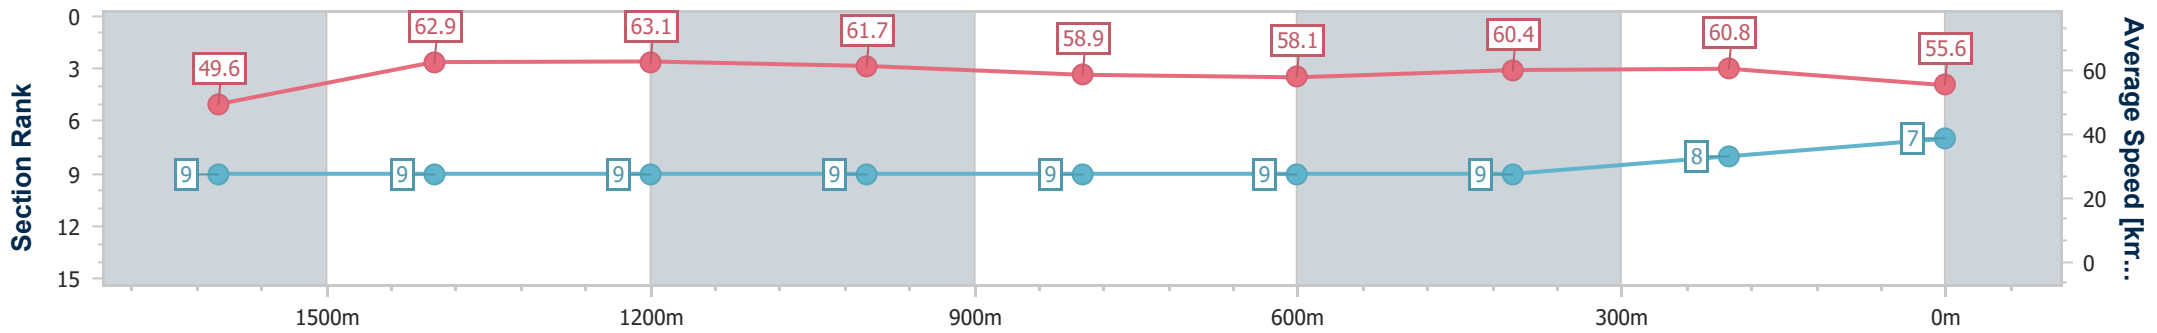

Eagle Farm QLD Professional
 Race 4: Doreen Bird Class 1 Handicap - 1846m
 27 December 2023 - 15:25
 Track Rating: Soft 5, Weather: Overcast, Rail Position: +9m Entire

BRISBANE
 RACING CLUB

Section	Overall	1600m	1400m	1200m	1000m	800m	600m	400m	200m
Section Times	1:54.19 [6] (0:17.04)	1:37.15 [4] (0:11.33)	1:25.82 [4] (0:11.54)	1:14.28 [4] (0:11.94)	1:02.34 [4] (0:12.50)	0:49.84 [3] (0:12.56)	0:37.28 [3] (0:12.08)	0:25.20 [4] (0:12.09)	0:13.11 [5] (0:13.11)
Average Speed [km/h]	52.2	64.3	62.4	60.5	58.2	57.6	59.7	59.6	55.0
Top Speed [km/h]	62.9	65.2	65.0	62.5	59.4	58.3	61.5	61.5	57.6
Avg. Dist. to Rail [m]	2.8	3.2	3.5	2.8	1.9	1.3	0.8	3.4	4.0
Avg. Stride Freq. [Hz]	2.4	2.4	2.3	2.3	2.2	2.2	2.3	2.3	2.3
Avg. Stride Length [m]	6.1	7.5	7.5	7.4	7.2	7.2	7.2	7.1	6.8

- [] Ranking at each section and finish
- .-.- No data available at this section
- NA No data available

Horse/Jockey Name	Mottram
Final Rank	7
Fastest Section Time (Section)	0:11.44 (1400m)
Top Speed [km/h] (Section)	65.0 (1600m)
Race State	Finished

Eagle Farm QLD Professional
 Race 4: Doreen Bird Class 1 Handicap - 1846m
 27 December 2023 - 15:25
 Track Rating: Soft 5, Weather: Overcast, Rail Position: +9m Entire

BRISBANE
RACING CLUB

Section	Overall	1600m	1400m	1200m	1000m	800m	600m	400m	200m
Section Times	1:54.51 [7] (0:18.06)	1:36.45 [9] (0:11.53)	1:24.92 [9] (0:11.44)	1:13.48 [9] (0:11.70)	1:01.78 [9] (0:12.39)	0:49.39 [9] (0:12.53)	0:36.86 [9] (0:12.01)	0:24.85 [9] (0:11.84)	0:13.01 [8] (0:13.01)
Average Speed [km/h]	49.6	62.9	63.1	61.7	58.9	58.1	60.4	60.8	55.6
Top Speed [km/h]	62.6	65.0	65.0	62.7	61.0	59.5	62.4	62.0	59.0
Avg. Dist. to Rail [m]	6.1	2.3	2.4	3.0	3.1	2.1	1.9	2.7	2.6
Avg. Stride Freq. [Hz]	2.3	2.4	2.4	2.4	2.3	2.3	2.4	2.4	2.4
Avg. Stride Length [m]	6.1	7.1	7.2	7.2	7.1	7.0	7.1	6.9	6.5