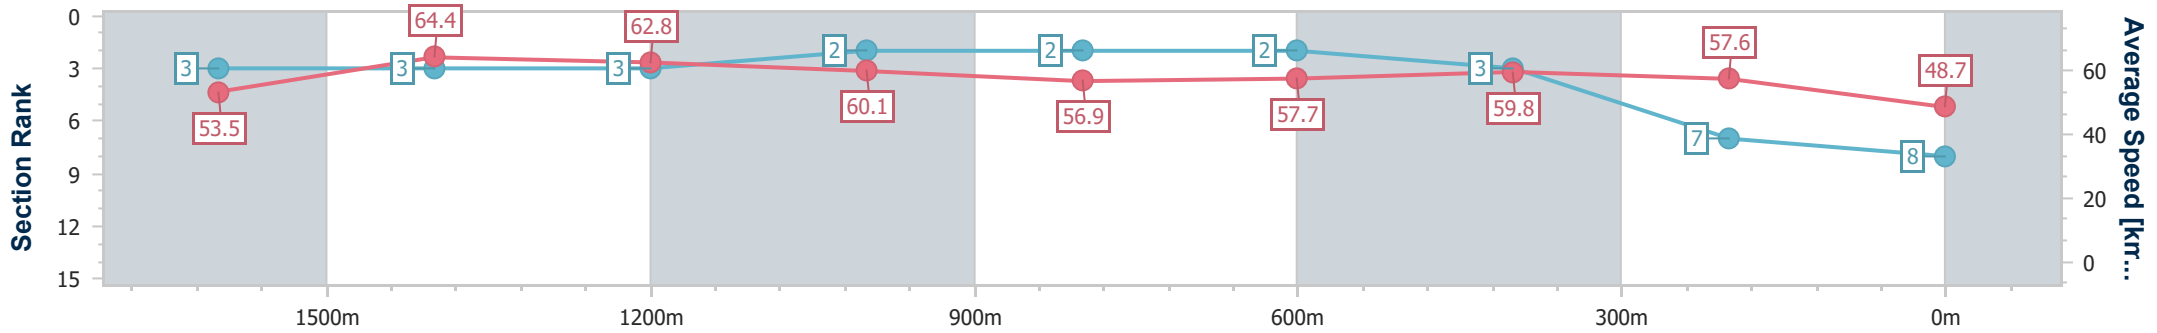

Eagle Farm QLD Professional

Race 4: Doreen Bird Class 1 Handicap - 1846m

27 December 2023 - 15:25

Track Rating: Soft 5, Weather: Overcast, Rail Position: +9m Entire

BRISBANE RACING CLUB

Section	Overall	1600m	1400m	1200m	1000m	800m	600m	400m	200m
Section Times	1:56.22 [8] (0:16.64)	1:39.58 [3] (0:11.27)	1:28.31 [3] (0:11.53)	1:16.78 [3] (0:12.06)	1:04.72 [2] (0:12.77)	0:51.95 [2] (0:12.50)	0:39.45 [2] (0:12.14)	0:27.31 [3] (0:12.47)	0:14.84 [7] (0:14.84)
Average Speed [km/h]	53.5	64.4	62.8	60.1	56.9	57.7	59.8	57.6	48.7
Top Speed [km/h]	65.4	65.3	63.9	61.8	57.6	59.0	60.2	59.0	55.2
Avg. Dist. to Rail [m]	3.9	3.5	3.6	3.7	2.4	0.7	1.1	5.2	6.8
Avg. Stride Freq. [Hz]	2.3	2.3	2.3	2.2	2.2	2.2	2.3	2.2	2.0
Avg. Stride Length [m]	6.4	7.8	7.7	7.6	7.3	7.4	7.3	7.2	6.7

- [] Ranking at each section and finish
- .-.- No data available at this section
- NA No data available

Horse/Jockey Name	Impending Rose
Final Rank	9
Fastest Section Time (Section)	0:11.41 (1600m)
Top Speed [km/h] (Section)	64.5 (1400m)
Race State	Finished