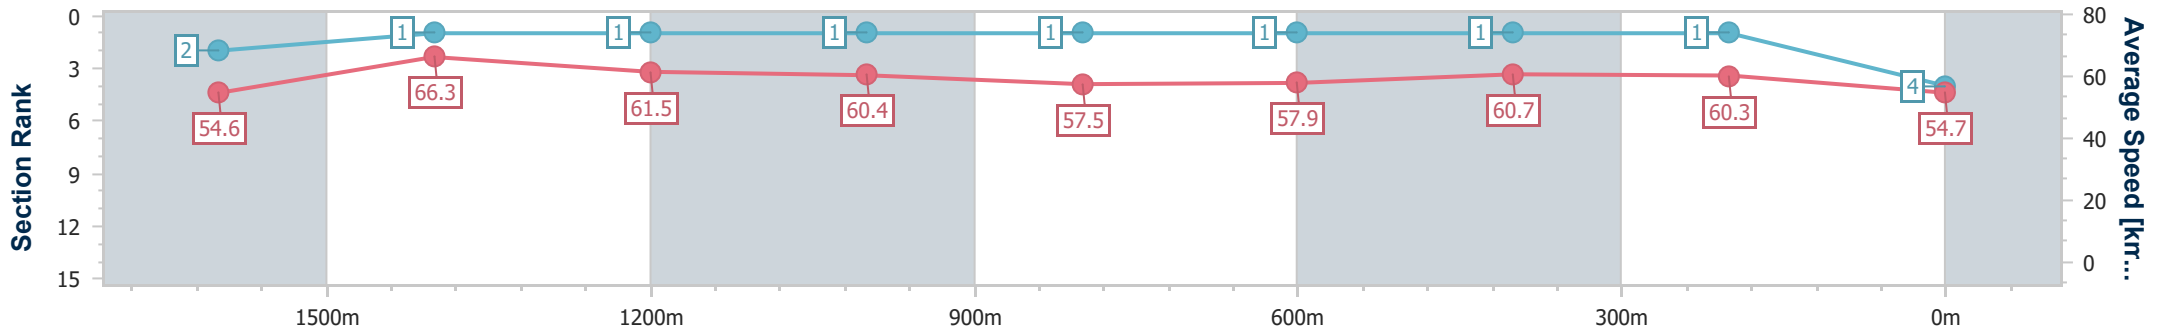

- [] Ranking at each section and finish
- .-.- No data available at this section
- NA No data available

Horse/Jockey Name	Free Carry
Final Rank	4
Fastest Section Time (Section)	0:11.06 (1600m)
Top Speed [km/h] (Section)	67.0 (1600m)
Race State	Finished

Eagle Farm QLD Professional
 Race 4: Doreen Bird Class 1 Handicap - 1846m
 27 December 2023 - 15:25
 Track Rating: Soft 5, Weather: Overcast, Rail Position: +9m Entire

BRISBANE
RACING CLUB

Section	Overall	1600m	1400m	1200m	1000m	800m	600m	400m	200m
Section Times	1:53.69 [4] (0:16.54)	1:37.15 [2] (0:11.06)	1:26.09 [1] (0:11.73)	1:14.36 [1] (0:11.96)	1:02.40 [1] (0:12.70)	0:49.70 [1] (0:12.59)	0:37.11 [1] (0:11.89)	0:25.22 [1] (0:11.95)	0:13.27 [1] (0:13.27)
Average Speed [km/h]	54.6	66.3	61.5	60.4	57.5	57.9	60.7	60.3	54.7
Top Speed [km/h]	66.1	67.0	64.2	61.7	58.2	59.7	61.7	61.7	57.6
Avg. Dist. to Rail [m]	6.9	4.6	3.5	3.1	3.0	2.4	1.3	3.6	1.8
Avg. Stride Freq. [Hz]	2.2	2.3	2.2	2.2	2.1	2.1	2.2	2.2	2.2
Avg. Stride Length [m]	6.8	8.2	7.9	7.7	7.6	7.6	7.7	7.5	7.0