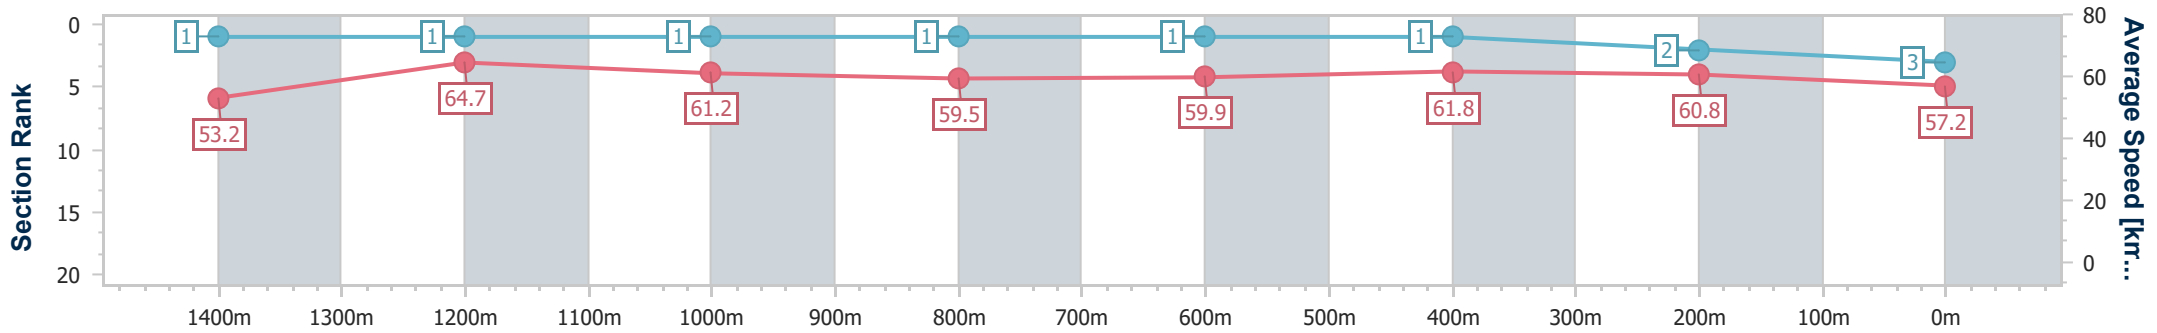

Eagle Farm QLD Professional

Race 7: Ladbrokes Bet Ticker BM68 Handicap - 1600m

27 December 2023 - 17:09

Track Rating: Soft 5, Weather: Overcast, Rail Position: +9m Entire

BRISBANE RACING CLUB

Section	Overall	1400m	1200m	1000m	800m	600m	400m	200m
Section Times	1:37.06 [3] (0:13.63)	1:23.43 [1] (0:11.16)	1:12.27 [1] (0:11.78)	1:00.49 [1] (0:12.24)	0:48.25 [1] (0:12.10)	0:36.15 [1] (0:11.64)	0:24.51 [1] (0:11.82)	0:12.69 [2] (0:12.69)
Average Speed [km/h]	53.2	64.7	61.2	59.5	59.9	61.8	60.8	57.2
Top Speed [km/h]	66.3	66.3	63.6	60.0	61.0	62.9	62.7	60.1
Avg. Dist. to Rail [m]	11.5	3.8	2.7	2.4	1.3	0.6	2.6	3.7
Avg. Stride Freq. [Hz]	2.3	2.4	2.3	2.3	2.3	2.4	2.3	2.2
Avg. Stride Length [m]	6.3	7.6	7.4	7.3	7.2	7.2	7.3	7.0