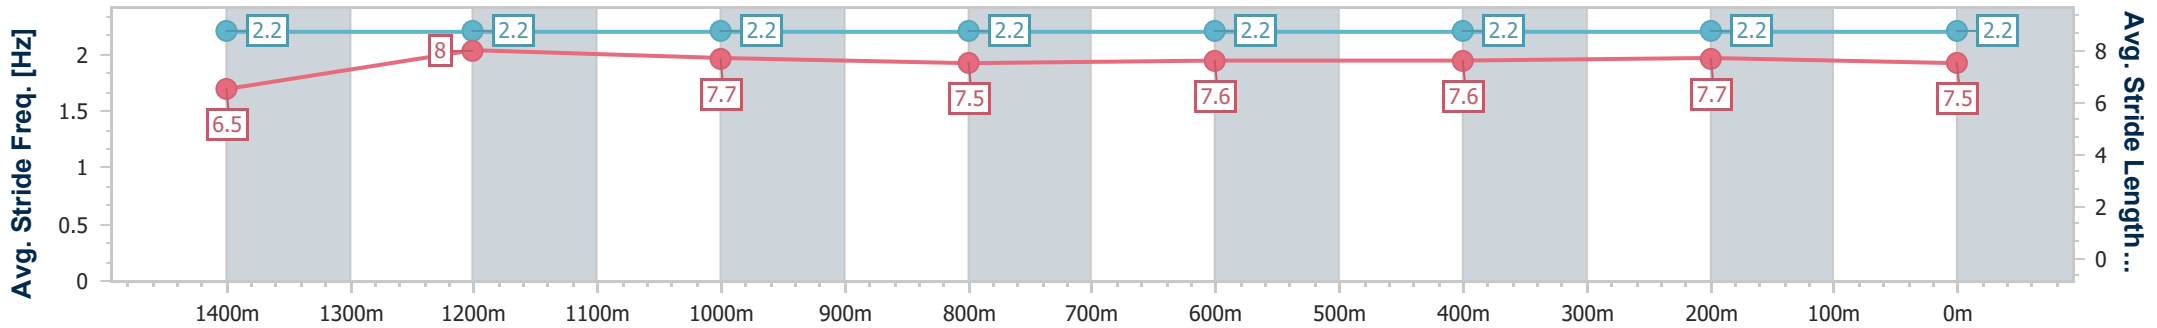

Eagle Farm QLD Professional

Race 7: Ladbrokes Bet Ticker BM68 Handicap - 1600m

27 December 2023 - 17:09

Track Rating: Soft 5, Weather: Overcast, Rail Position: +9m Entire

BRISBANE RACING CLUB

Section	Overall	1400m	1200m	1000m	800m	600m	400m	200m
Section Times	1:37.00 [2] (0:14.13)	1:22.87 [6] (0:11.34)	1:11.53 [6] (0:11.83)	0:59.70 [5] (0:12.26)	0:47.44 [6] (0:12.02)	0:35.42 [6] (0:11.66)	0:23.76 [6] (0:11.55)	0:12.21 [6] (0:12.21)
Average Speed [km/h]	51.1	63.6	61.1	59.1	60.1	61.3	62.4	59.4
Top Speed [km/h]	64.3	64.5	61.7	60.1	60.3	63.2	63.6	61.1
Avg. Dist. to Rail [m]	6.5	1.5	1.6	1.5	0.7	1.5	0.7	0.6
Avg. Stride Freq. [Hz]	2.2	2.2	2.2	2.2	2.2	2.2	2.2	2.2
Avg. Stride Length [m]	6.5	8.0	7.7	7.5	7.6	7.6	7.7	7.5