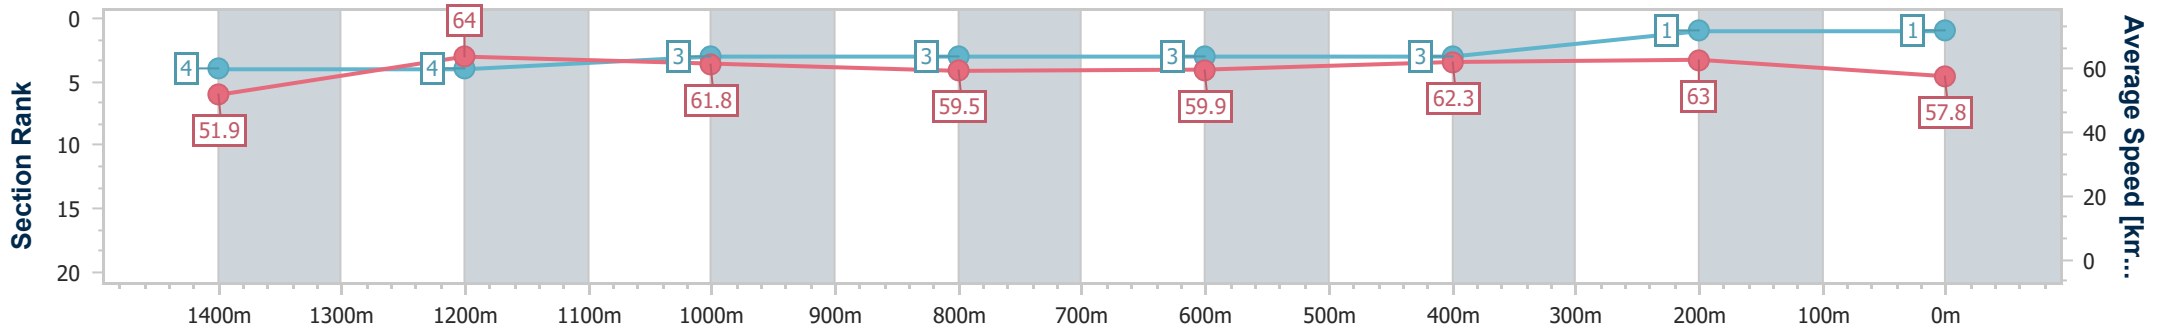

Eagle Farm QLD Professional

Race 7: Ladbrokes Bet Ticker BM68 Handicap - 1600m

27 December 2023 - 17:09

Track Rating: Soft 5, Weather: Overcast, Rail Position: +9m Entire

BRISBANE RACING CLUB

Section	Overall	1400m	1200m	1000m	800m	600m	400m	200m
Section Times	1:36.75 [1] (0:13.90)	1:22.85 [4] (0:11.25)	1:11.60 [4] (0:11.72)	0:59.88 [3] (0:12.17)	0:47.71 [3] (0:12.16)	0:35.55 [3] (0:11.62)	0:23.93 [3] (0:11.39)	0:12.54 [1] (0:12.54)
Average Speed [km/h]	51.9	64.0	61.8	59.5	59.9	62.3	63.0	57.8
Top Speed [km/h]	64.8	64.8	63.3	60.3	60.5	64.0	64.4	60.6
Avg. Dist. to Rail [m]	4.6	1.2	1.4	2.1	2.7	0.7	2.3	2.8
Avg. Stride Freq. [Hz]	2.2	2.3	2.3	2.2	2.3	2.3	2.4	2.2
Avg. Stride Length [m]	6.4	7.6	7.6	7.4	7.4	7.4	7.4	7.1