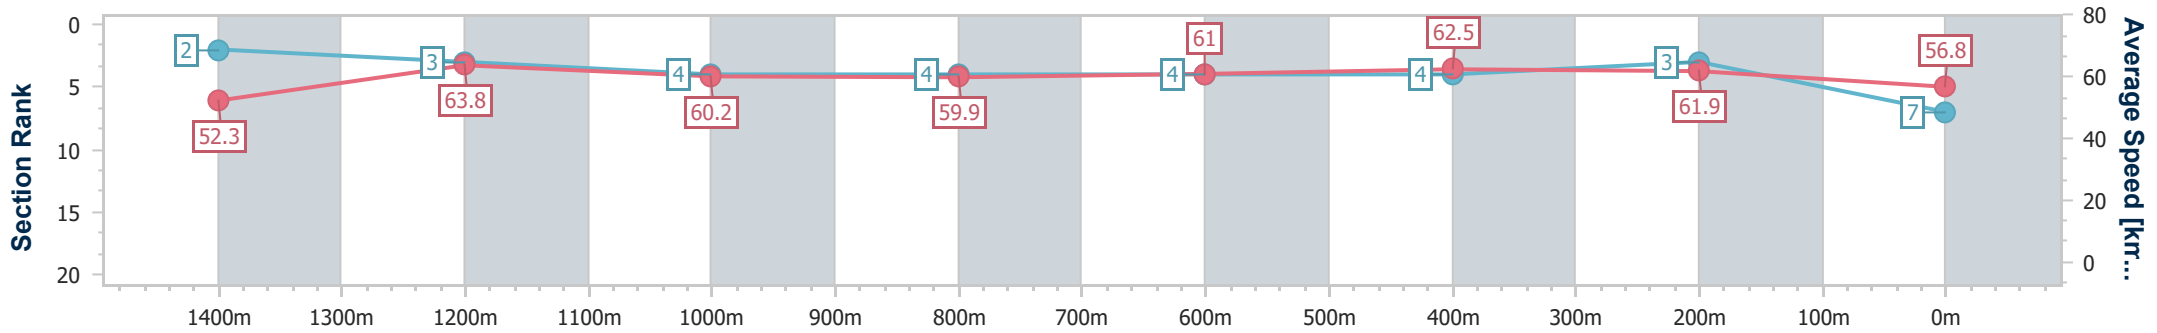

- [] Ranking at each section and finish
- .-.- No data available at this section
- NA No data available

Horse/Jockey Name	Launch Pad
Final Rank	7
Fastest Section Time (Section)	0:11.34 (1400m)
Top Speed [km/h] (Section)	66.3 (Overall)
Race State	Finished

Eagle Farm QLD Professional

Race 7: Ladbrokes Bet Ticker BM68 Handicap - 1600m

27 December 2023 - 17:09

Track Rating: Soft 5, Weather: Overcast, Rail Position: +9m Entire

BRISBANE RACING CLUB

Section	Overall	1400m	1200m	1000m	800m	600m	400m	200m
Section Times	1:37.29 [7] (0:13.77)	1:23.52 [2] (0:11.34)	1:12.18 [3] (0:11.98)	1:00.20 [4] (0:12.17)	0:48.03 [4] (0:11.99)	0:36.04 [4] (0:11.67)	0:24.37 [4] (0:11.64)	0:12.73 [3] (0:12.73)
Average Speed [km/h]	52.3	63.8	60.2	59.9	61.0	62.5	61.9	56.8
Top Speed [km/h]	66.3	65.7	62.9	61.0	61.5	64.6	64.8	59.2
Avg. Dist. to Rail [m]	5.7	2.5	3.0	2.9	2.9	3.1	4.9	4.7
Avg. Stride Freq. [Hz]	2.3	2.3	2.2	2.2	2.2	2.3	2.3	2.2
Avg. Stride Length [m]	6.4	7.8	7.7	7.6	7.6	7.5	7.6	7.2