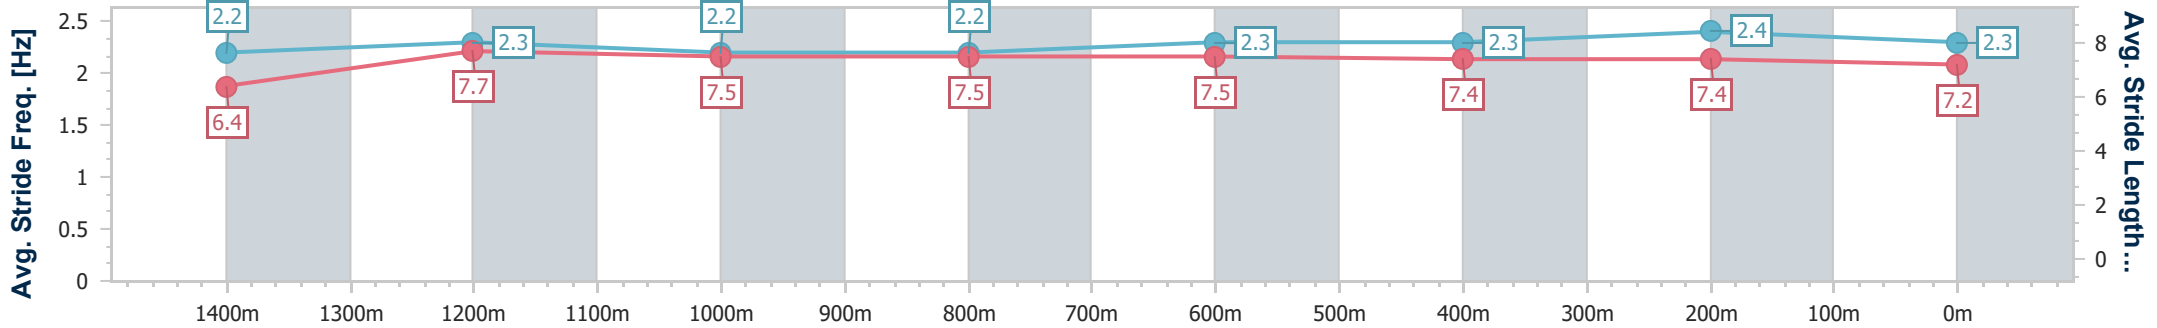

Eagle Farm QLD Professional

Race 7: Ladbrokes Bet Ticker BM68 Handicap - 1600m

27 December 2023 - 17:09

Track Rating: Soft 5, Weather: Overcast, Rail Position: +9m Entire

BRISBANE RACING CLUB

Section	Overall	1400m	1200m	1000m	800m	600m	400m	200m
Section Times	1:37.10 [4] (0:14.44)	1:22.66 [8] (0:11.41)	1:11.25 [9] (0:11.89)	0:59.36 [8] (0:12.06)	0:47.30 [8] (0:11.88)	0:35.42 [7] (0:11.67)	0:23.75 [8] (0:11.48)	0:12.27 [7] (0:12.27)
Average Speed [km/h]	50.0	63.2	60.8	60.2	60.7	62.1	62.5	59.3
Top Speed [km/h]	63.6	63.9	62.6	61.6	61.8	63.7	63.6	61.3
Avg. Dist. to Rail [m]	5.4	1.5	2.0	1.9	1.0	0.6	1.0	0.4
Avg. Stride Freq. [Hz]	2.2	2.3	2.2	2.2	2.3	2.3	2.4	2.3
Avg. Stride Length [m]	6.4	7.7	7.5	7.5	7.5	7.4	7.4	7.2

- [] Ranking at each section and finish
- .-.- No data available at this section
- NA No data available

Horse/Jockey Name	Speed Map
Final Rank	5
Fastest Section Time (Section)	0:11.47 (1400m)
Top Speed [km/h] (Section)	64.7 (1400m)
Race State	Finished