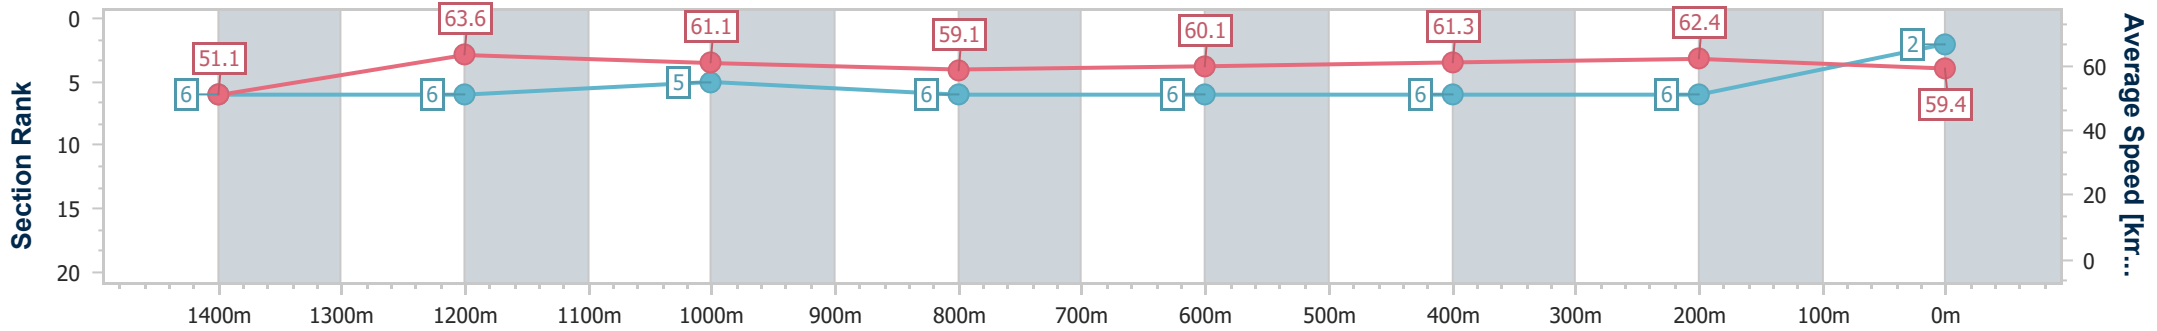

Eagle Farm QLD Professional

Race 7: Ladbrokes Bet Ticker BM68 Handicap - 1600m

27 December 2023 - 17:09

Track Rating: Soft 5, Weather: Overcast, Rail Position: +9m Entire

BRISBANE RACING CLUB

Section	Overall	1400m	1200m	1000m	800m	600m	400m	200m
Section Times	1:37.00 [2] (0:14.13)	1:22.87 [6] (0:11.34)	1:11.53 [6] (0:11.83)	0:59.70 [5] (0:12.26)	0:47.44 [6] (0:12.02)	0:35.42 [6] (0:11.66)	0:23.76 [6] (0:11.55)	0:12.21 [6] (0:12.21)
Average Speed [km/h]	51.1	63.6	61.1	59.1	60.1	61.3	62.4	59.4
Top Speed [km/h]	64.3	64.5	61.7	60.1	60.3	63.2	63.6	61.1
Avg. Dist. to Rail [m]	6.5	1.5	1.6	1.5	0.7	1.5	0.7	0.6
Avg. Stride Freq. [Hz]	2.2	2.2	2.2	2.2	2.2	2.2	2.2	2.2
Avg. Stride Length [m]	6.5	8.0	7.7	7.5	7.6	7.6	7.7	7.5