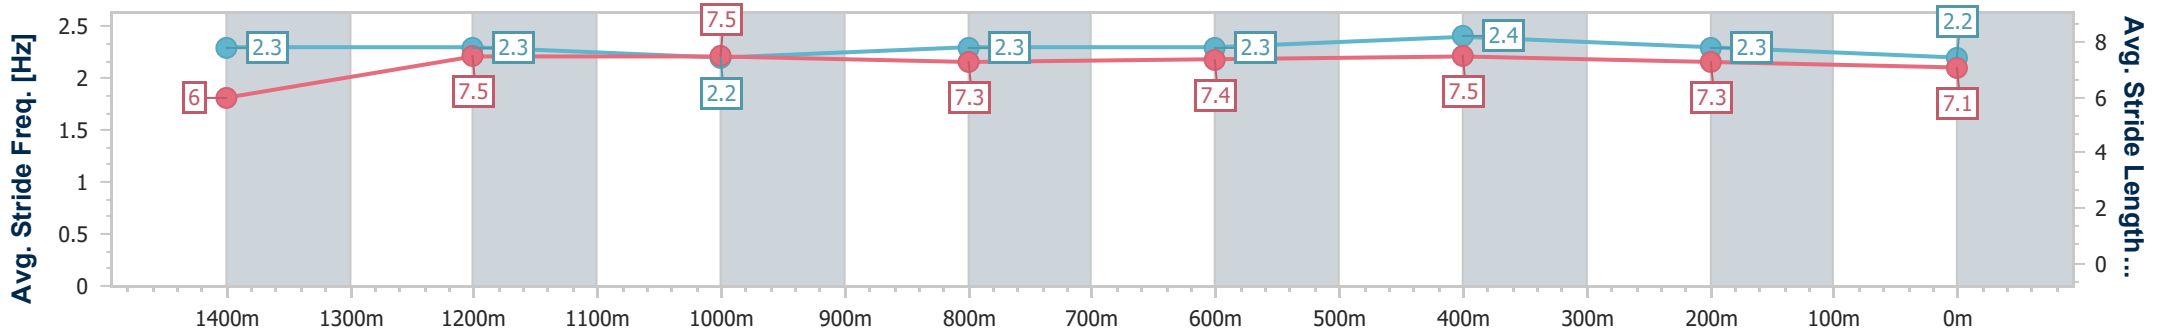

Eagle Farm QLD Professional

Race 7: Ladbrokes Bet Ticker BM68 Handicap - 1600m

27 December 2023 - 17:09

Track Rating: Soft 5, Weather: Overcast, Rail Position: +9m Entire

BRISBANE RACING CLUB

Section	Overall	1400m	1200m	1000m	800m	600m	400m	200m
Section Times	1:37.56 [8] (0:14.15)	1:23.41 [7] (0:11.42)	1:11.99 [7] (0:11.97)	1:00.02 [7] (0:12.23)	0:47.79 [7] (0:11.95)	0:35.84 [8] (0:11.53)	0:24.31 [7] (0:11.65)	0:12.66 [9] (0:12.66)
Average Speed [km/h]	50.9	63.3	60.5	59.6	61.0	63.0	61.8	57.2
Top Speed [km/h]	64.7	65.0	61.5	61.6	62.0	64.0	63.5	60.4
Avg. Dist. to Rail [m]	7.4	2.8	3.0	3.1	3.1	1.7	6.1	5.4
Avg. Stride Freq. [Hz]	2.3	2.3	2.2	2.3	2.3	2.4	2.3	2.2
Avg. Stride Length [m]	6.0	7.5	7.5	7.3	7.4	7.5	7.3	7.1

- [] Ranking at each section and finish
- .-.- No data available at this section
- NA No data available

Horse/Jockey Name	Shopping Wise
Final Rank	9
Fastest Section Time (Section)	0:11.07 (1400m)
Top Speed [km/h] (Section)	67.0 (1400m)
Race State	Finished