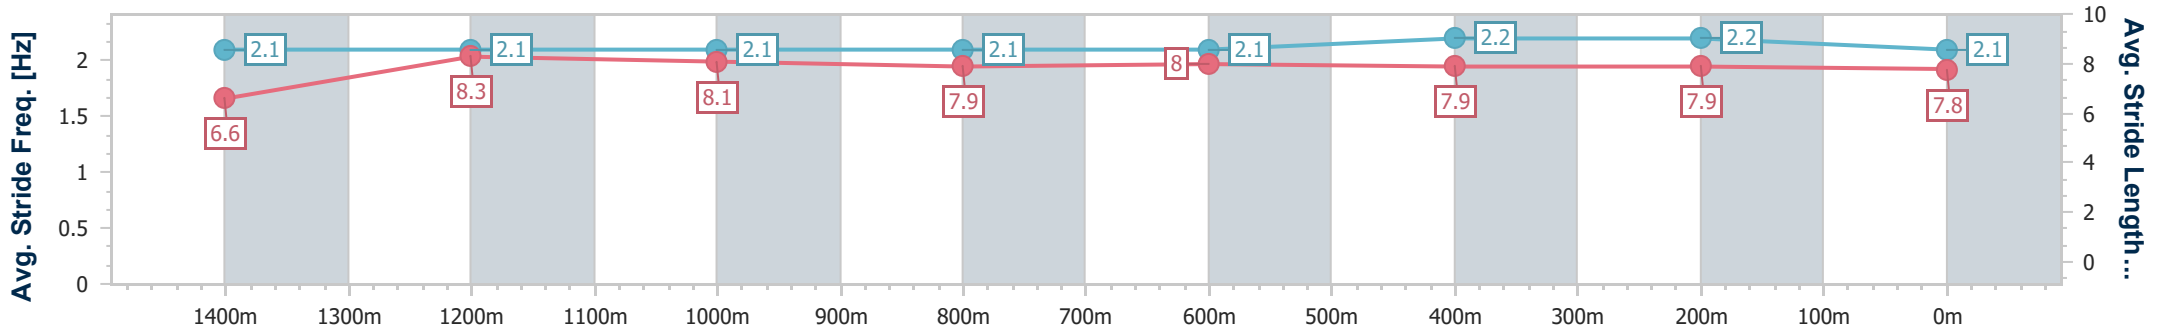

Eagle Farm QLD Professional

Race 7: Ladbrokes Bet Ticker BM68 Handicap - 1600m

27 December 2023 - 17:09

Track Rating: Soft 5, Weather: Overcast, Rail Position: +9m Entire

BRISBANE RACING CLUB

Section	Overall	1400m	1200m	1000m	800m	600m	400m	200m
Section Times	1:37.25 [6] (0:14.50)	1:22.75 [9] (0:11.31)	1:11.44 [8] (0:12.01)	0:59.43 [9] (0:12.21)	0:47.22 [9] (0:11.90)	0:35.32 [9] (0:11.52)	0:23.80 [9] (0:11.39)	0:12.41 [8] (0:12.41)
Average Speed [km/h]	49.9	63.7	60.1	59.6	61.2	62.8	63.3	58.4
Top Speed [km/h]	64.5	64.9	62.3	60.9	62.6	63.6	64.0	61.9
Avg. Dist. to Rail [m]	7.4	2.3	2.9	2.5	1.7	1.4	7.6	7.5
Avg. Stride Freq. [Hz]	2.1	2.1	2.1	2.1	2.1	2.2	2.2	2.1
Avg. Stride Length [m]	6.6	8.3	8.1	7.9	8.0	7.9	7.9	7.8

- [] Ranking at each section and finish
- .-.- No data available at this section
- NA No data available

Horse/Jockey Name	Launch Pad
Final Rank	7
Fastest Section Time (Section)	0:11.34 (1400m)
Top Speed [km/h] (Section)	66.3 (Overall)
Race State	Finished