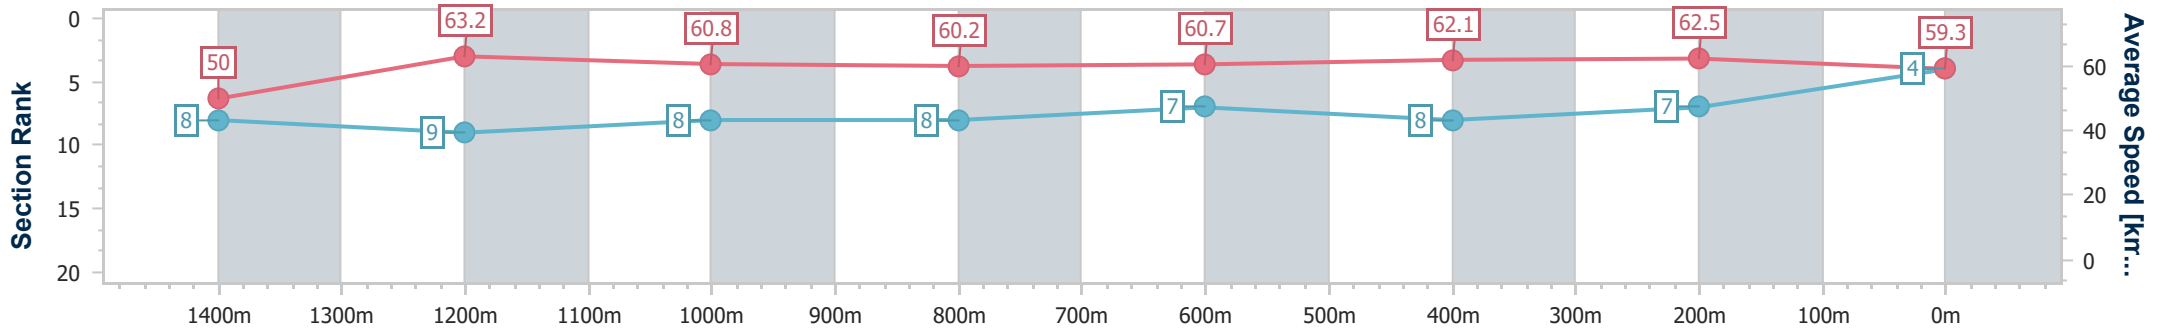

Eagle Farm QLD Professional

Race 7: Ladbrokes Bet Ticker BM68 Handicap - 1600m

27 December 2023 - 17:09

Track Rating: Soft 5, Weather: Overcast, Rail Position: +9m Entire

BRISBANE RACING CLUB

Section	Overall	1400m	1200m	1000m	800m	600m	400m	200m
Section Times	1:37.10 [4] (0:14.44)	1:22.66 [8] (0:11.41)	1:11.25 [9] (0:11.89)	0:59.36 [8] (0:12.06)	0:47.30 [8] (0:11.88)	0:35.42 [7] (0:11.67)	0:23.75 [8] (0:11.48)	0:12.27 [7] (0:12.27)
Average Speed [km/h]	50.0	63.2	60.8	60.2	60.7	62.1	62.5	59.3
Top Speed [km/h]	63.6	63.9	62.6	61.6	61.8	63.7	63.6	61.3
Avg. Dist. to Rail [m]	5.4	1.5	2.0	1.9	1.0	0.6	1.0	0.4
Avg. Stride Freq. [Hz]	2.2	2.3	2.2	2.2	2.3	2.3	2.4	2.3
Avg. Stride Length [m]	6.4	7.7	7.5	7.5	7.5	7.4	7.4	7.2

- [] Ranking at each section and finish
- .-.- No data available at this section
- NA No data available

Horse/Jockey Name	Speed Map
Final Rank	5
Fastest Section Time (Section)	0:11.47 (1400m)
Top Speed [km/h] (Section)	64.7 (1400m)
Race State	Finished