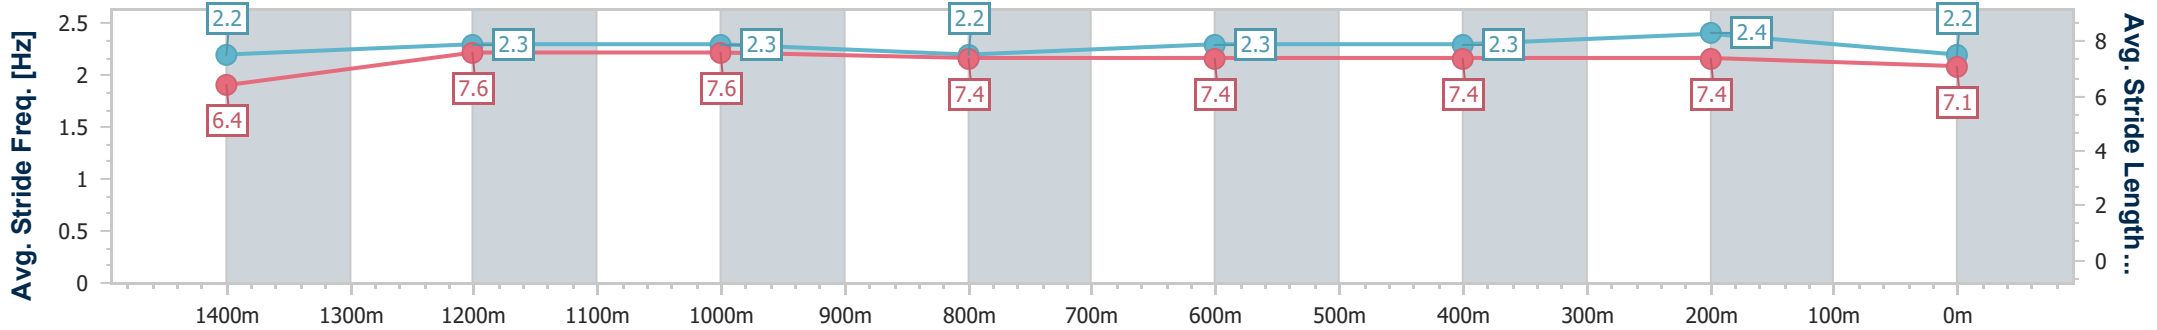

Eagle Farm QLD Professional

Race 7: Ladbrokes Bet Ticker BM68 Handicap - 1600m

27 December 2023 - 17:09

Track Rating: Soft 5, Weather: Overcast, Rail Position: +9m Entire

BRISBANE RACING CLUB

Section	Overall	1400m	1200m	1000m	800m	600m	400m	200m
Section Times	1:36.75 [1] (0:13.90)	1:22.85 [4] (0:11.25)	1:11.60 [4] (0:11.72)	0:59.88 [3] (0:12.17)	0:47.71 [3] (0:12.16)	0:35.55 [3] (0:11.62)	0:23.93 [3] (0:11.39)	0:12.54 [1] (0:12.54)
Average Speed [km/h]	51.9	64.0	61.8	59.5	59.9	62.3	63.0	57.8
Top Speed [km/h]	64.8	64.8	63.3	60.3	60.5	64.0	64.4	60.6
Avg. Dist. to Rail [m]	4.6	1.2	1.4	2.1	2.7	0.7	2.3	2.8
Avg. Stride Freq. [Hz]	2.2	2.3	2.3	2.2	2.3	2.3	2.4	2.2
Avg. Stride Length [m]	6.4	7.6	7.6	7.4	7.4	7.4	7.4	7.1

- [] Ranking at each section and finish
- .-.-.- No data available at this section
- NA No data available

Horse/Jockey Name	Semaphore Girl
Final Rank	2
Fastest Section Time (Section)	0:11.34 (1400m)
Top Speed [km/h] (Section)	64.5 (1400m)
Race State	Finished