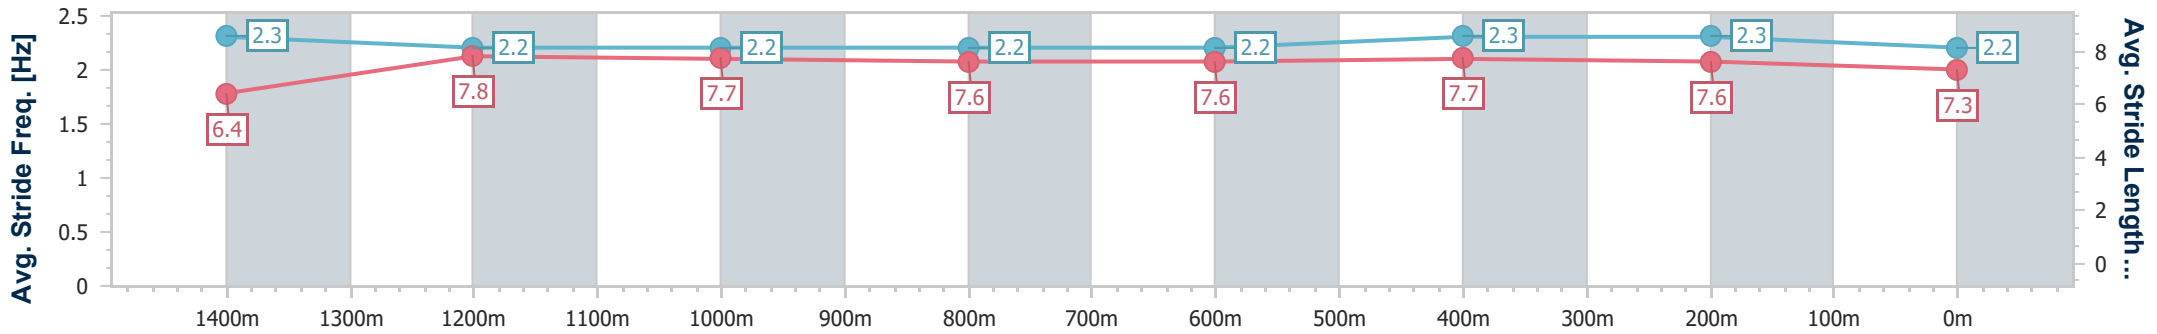

Eagle Farm QLD Professional

Race 7: Ladbrokes Bet Ticker BM68 Handicap - 1600m

27 December 2023 - 17:09

Track Rating: Soft 5, Weather: Overcast, Rail Position: +9m Entire

BRISBANE RACING CLUB

Section	Overall	1400m	1200m	1000m	800m	600m	400m	200m
Section Times	1:37.23 [5] (0:13.87)	1:23.36 [3] (0:11.47)	1:11.89 [5] (0:11.96)	0:59.93 [6] (0:12.21)	0:47.72 [5] (0:11.97)	0:35.75 [5] (0:11.61)	0:24.14 [5] (0:11.52)	0:12.62 [4] (0:12.62)
Average Speed [km/h]	52.1	62.8	60.3	60.0	60.9	62.7	62.6	57.4
Top Speed [km/h]	63.7	64.7	62.0	61.0	61.7	63.6	64.5	60.1
Avg. Dist. to Rail [m]	8.5	2.2	2.6	2.9	3.1	2.3	6.0	6.3
Avg. Stride Freq. [Hz]	2.3	2.2	2.2	2.2	2.2	2.3	2.3	2.2
Avg. Stride Length [m]	6.4	7.8	7.7	7.6	7.6	7.7	7.6	7.3

- [] Ranking at each section and finish
- .-.- No data available at this section
- NA No data available

Horse/Jockey Name	Picko Rocks
Final Rank	6
Fastest Section Time (Section)	0:11.31 (1400m)
Top Speed [km/h] (Section)	64.9 (1400m)
Race State	Finished