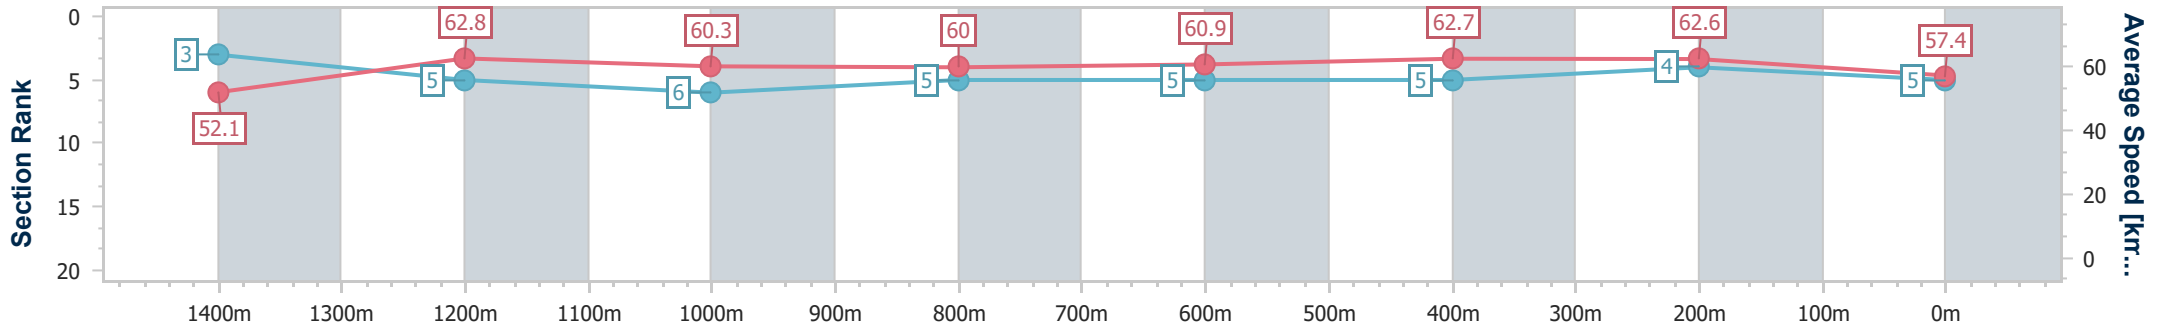

Eagle Farm QLD Professional

Race 7: Ladbrokes Bet Ticker BM68 Handicap - 1600m

27 December 2023 - 17:09

Track Rating: Soft 5, Weather: Overcast, Rail Position: +9m Entire

BRISBANE RACING CLUB

Section	Overall	1400m	1200m	1000m	800m	600m	400m	200m
Section Times	1:37.23 [5] (0:13.87)	1:23.36 [3] (0:11.47)	1:11.89 [5] (0:11.96)	0:59.93 [6] (0:12.21)	0:47.72 [5] (0:11.97)	0:35.75 [5] (0:11.61)	0:24.14 [5] (0:11.52)	0:12.62 [4] (0:12.62)
Average Speed [km/h]	52.1	62.8	60.3	60.0	60.9	62.7	62.6	57.4
Top Speed [km/h]	63.7	64.7	62.0	61.0	61.7	63.6	64.5	60.1
Avg. Dist. to Rail [m]	8.5	2.2	2.6	2.9	3.1	2.3	6.0	6.3
Avg. Stride Freq. [Hz]	2.3	2.2	2.2	2.2	2.2	2.3	2.3	2.2
Avg. Stride Length [m]	6.4	7.8	7.7	7.6	7.6	7.7	7.6	7.3

- [] Ranking at each section and finish
- .-.- No data available at this section
- NA No data available

Horse/Jockey Name	Picko Rocks
Final Rank	6
Fastest Section Time (Section)	0:11.31 (1400m)
Top Speed [km/h] (Section)	64.9 (1400m)
Race State	Finished