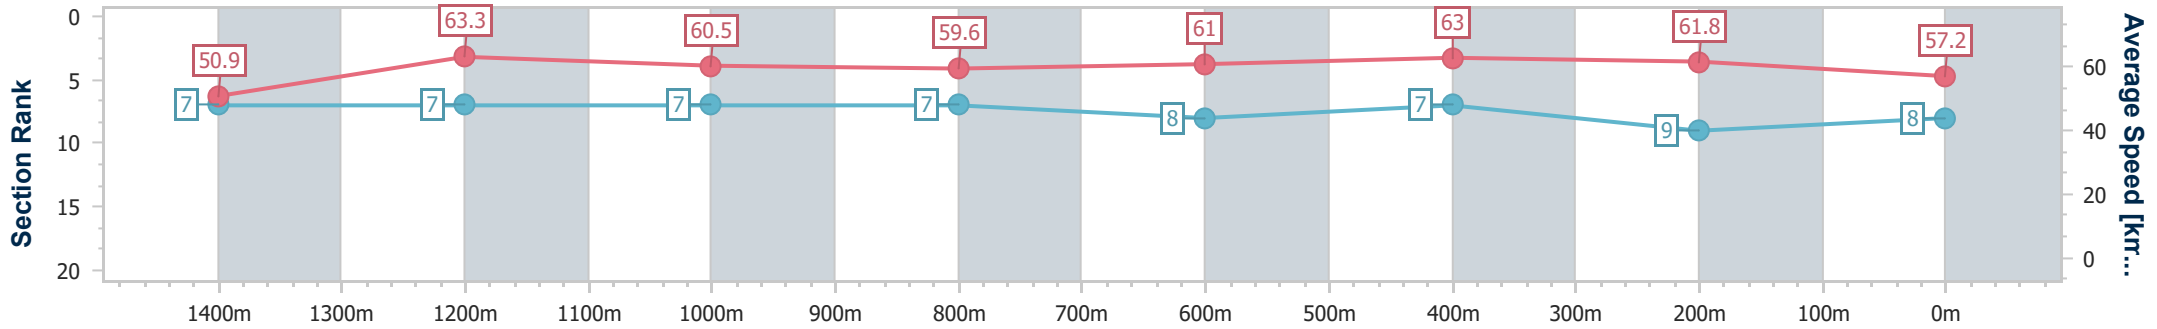

Eagle Farm QLD Professional

Race 7: Ladbrokes Bet Ticker BM68 Handicap - 1600m

27 December 2023 - 17:09

Track Rating: Soft 5, Weather: Overcast, Rail Position: +9m Entire

BRISBANE RACING CLUB

Section	Overall	1400m	1200m	1000m	800m	600m	400m	200m
Section Times	1:37.56 [8] (0:14.15)	1:23.41 [7] (0:11.42)	1:11.99 [7] (0:11.97)	1:00.02 [7] (0:12.23)	0:47.79 [7] (0:11.95)	0:35.84 [8] (0:11.53)	0:24.31 [7] (0:11.65)	0:12.66 [9] (0:12.66)
Average Speed [km/h]	50.9	63.3	60.5	59.6	61.0	63.0	61.8	57.2
Top Speed [km/h]	64.7	65.0	61.5	61.6	62.0	64.0	63.5	60.4
Avg. Dist. to Rail [m]	7.4	2.8	3.0	3.1	3.1	1.7	6.1	5.4
Avg. Stride Freq. [Hz]	2.3	2.3	2.2	2.3	2.3	2.4	2.3	2.2
Avg. Stride Length [m]	6.0	7.5	7.5	7.3	7.4	7.5	7.3	7.1

- [] Ranking at each section and finish
- .-.- No data available at this section
- NA No data available

Horse/Jockey Name	Shopping Wise
Final Rank	9
Fastest Section Time (Section)	0:11.07 (1400m)
Top Speed [km/h] (Section)	67.0 (1400m)
Race State	Finished