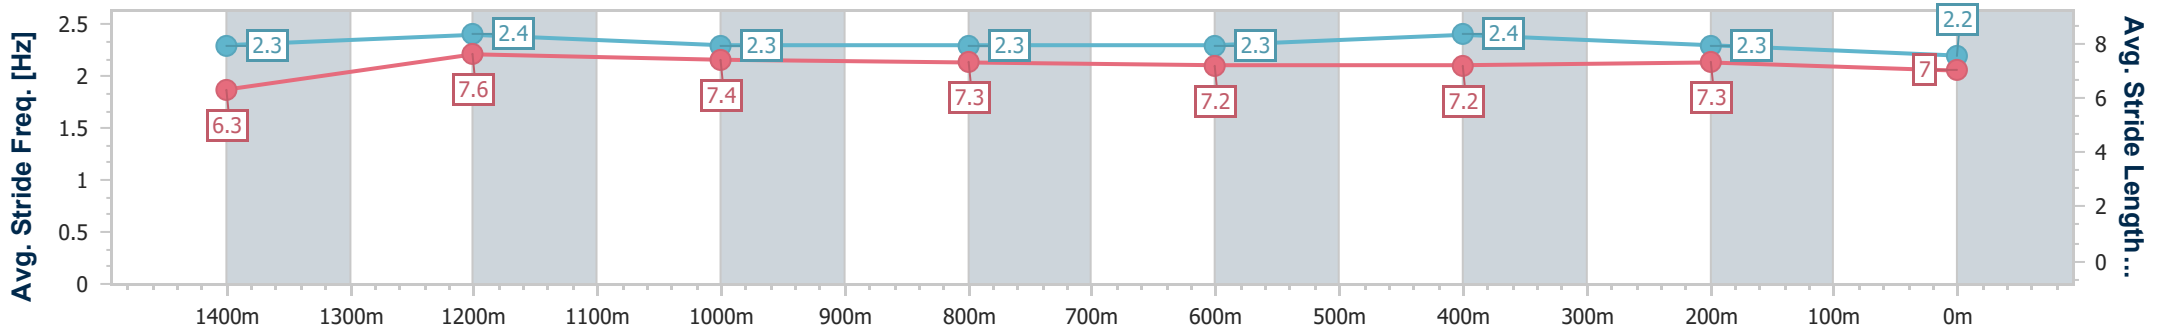

Eagle Farm QLD Professional

Race 7: Ladbrokes Bet Ticker BM68 Handicap - 1600m

27 December 2023 - 17:09

Track Rating: Soft 5, Weather: Overcast, Rail Position: +9m Entire

BRISBANE RACING CLUB

Section	Overall	1400m	1200m	1000m	800m	600m	400m	200m
Section Times	1:37.06 [3] (0:13.63)	1:23.43 [1] (0:11.16)	1:12.27 [1] (0:11.78)	1:00.49 [1] (0:12.24)	0:48.25 [1] (0:12.10)	0:36.15 [1] (0:11.64)	0:24.51 [1] (0:11.82)	0:12.69 [2] (0:12.69)
Average Speed [km/h]	53.2	64.7	61.2	59.5	59.9	61.8	60.8	57.2
Top Speed [km/h]	66.3	66.3	63.6	60.0	61.0	62.9	62.7	60.1
Avg. Dist. to Rail [m]	11.5	3.8	2.7	2.4	1.3	0.6	2.6	3.7
Avg. Stride Freq. [Hz]	2.3	2.4	2.3	2.3	2.3	2.4	2.3	2.2
Avg. Stride Length [m]	6.3	7.6	7.4	7.3	7.2	7.2	7.3	7.0

- [] Ranking at each section and finish
- .-.-.- No data available at this section
- NA No data available

Horse/Jockey Name	Mocambo
Final Rank	4
Fastest Section Time (Section)	0:11.41 (1400m)
Top Speed [km/h] (Section)	63.9 (1400m)
Race State	Finished