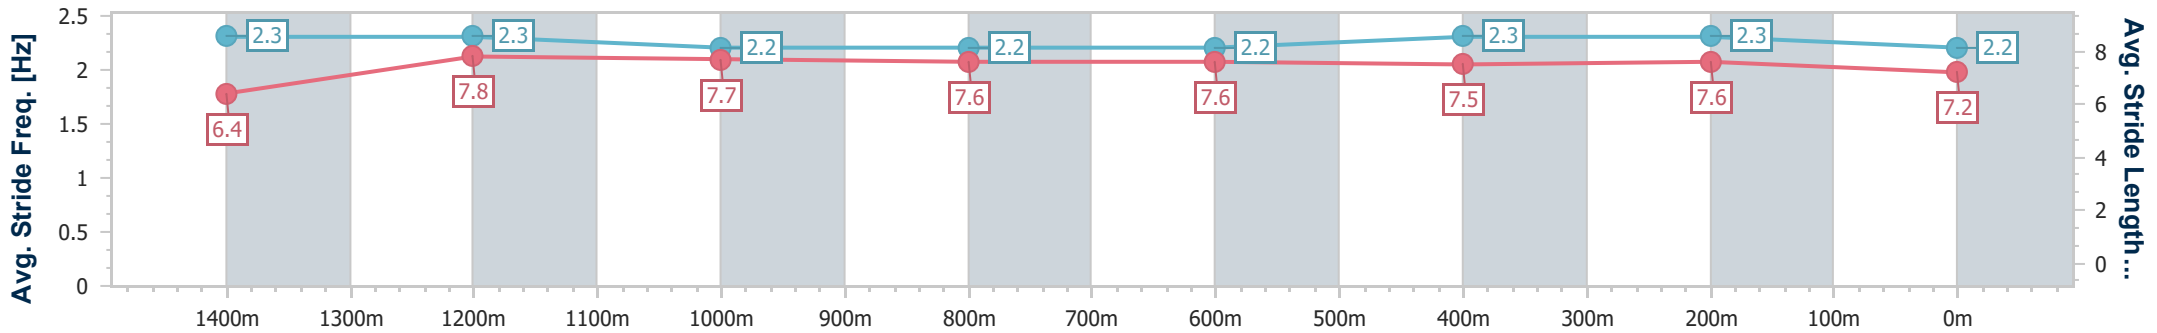

- [] Ranking at each section and finish
- .-.- No data available at this section
- NA No data available

Horse/Jockey Name	Launch Pad
Final Rank	7
Fastest Section Time (Section)	0:11.34 (1400m)
Top Speed [km/h] (Section)	66.3 (Overall)
Race State	Finished

Eagle Farm QLD Professional

Race 7: Ladbrokes Bet Ticker BM68 Handicap - 1600m

27 December 2023 - 17:09

Track Rating: Soft 5, Weather: Overcast, Rail Position: +9m Entire

BRISBANE RACING CLUB

Section	Overall	1400m	1200m	1000m	800m	600m	400m	200m
Section Times	1:37.29 [7] (0:13.77)	1:23.52 [2] (0:11.34)	1:12.18 [3] (0:11.98)	1:00.20 [4] (0:12.17)	0:48.03 [4] (0:11.99)	0:36.04 [4] (0:11.67)	0:24.37 [4] (0:11.64)	0:12.73 [3] (0:12.73)
Average Speed [km/h]	52.3	63.8	60.2	59.9	61.0	62.5	61.9	56.8
Top Speed [km/h]	66.3	65.7	62.9	61.0	61.5	64.6	64.8	59.2
Avg. Dist. to Rail [m]	5.7	2.5	3.0	2.9	2.9	3.1	4.9	4.7
Avg. Stride Freq. [Hz]	2.3	2.3	2.2	2.2	2.2	2.3	2.3	2.2
Avg. Stride Length [m]	6.4	7.8	7.7	7.6	7.6	7.5	7.6	7.2