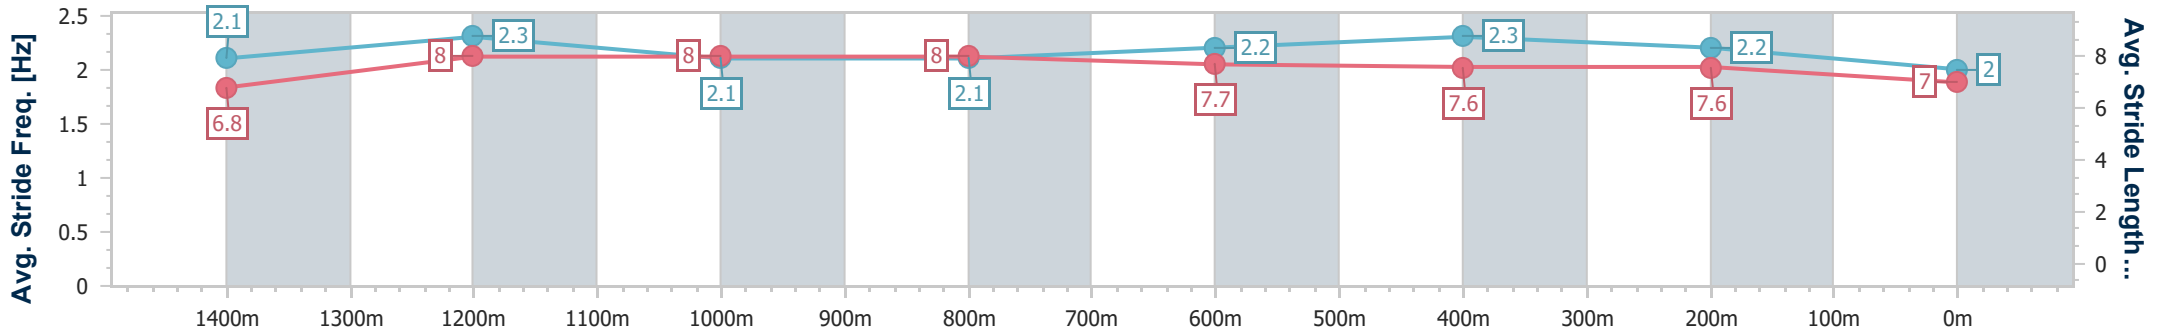

- [] Ranking at each section and finish
- .-.- No data available at this section
- NA No data available

Horse/Jockey Name	Shopping Wise
Final Rank	9
Fastest Section Time (Section)	0:11.07 (1400m)
Top Speed [km/h] (Section)	67.0 (1400m)
Race State	Finished

Eagle Farm QLD Professional

Race 7: Ladbrokes Bet Ticker BM68 Handicap - 1600m

27 December 2023 - 17:09

Track Rating: Soft 5, Weather: Overcast, Rail Position: +9m Entire

BRISBANE RACING CLUB

Section	Overall	1400m	1200m	1000m	800m	600m	400m	200m
Section Times	1:39.07 [9] (0:14.01)	1:25.06 [5] (0:11.07)	1:13.99 [2] (0:11.72)	1:02.27 [2] (0:12.23)	0:50.04 [2] (0:12.05)	0:37.99 [2] (0:11.65)	0:26.34 [2] (0:11.96)	0:14.38 [5] (0:14.38)
Average Speed [km/h]	51.8	65.2	61.7	59.5	60.3	61.8	60.4	50.3
Top Speed [km/h]	65.1	67.0	64.2	60.4	60.8	62.6	62.6	57.6
Avg. Dist. to Rail [m]	10.1	3.6	3.8	3.0	2.0	0.4	3.1	3.6
Avg. Stride Freq. [Hz]	2.1	2.3	2.1	2.1	2.2	2.3	2.2	2.0
Avg. Stride Length [m]	6.8	8.0	8.0	8.0	7.7	7.6	7.6	7.0

- [] Ranking at each section and finish
- .-.- No data available at this section
- NA No data available