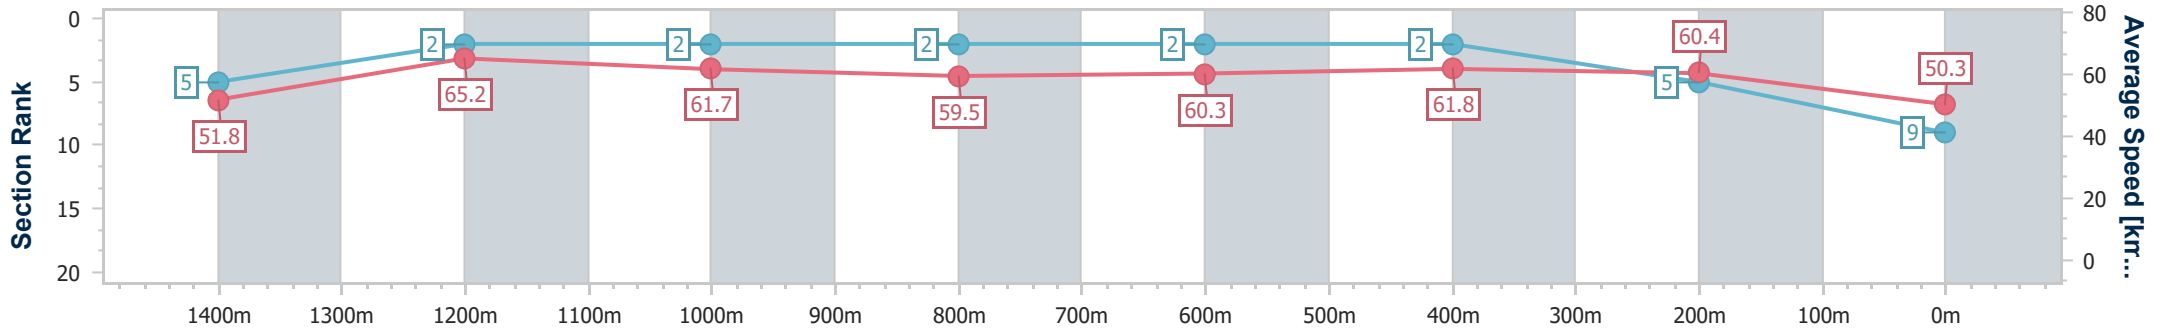

- [] Ranking at each section and finish
- .-.- No data available at this section
- NA No data available

Horse/Jockey Name	Shopping Wise
Final Rank	9
Fastest Section Time (Section)	0:11.07 (1400m)
Top Speed [km/h] (Section)	67.0 (1400m)
Race State	Finished

Eagle Farm QLD Professional

Race 7: Ladbrokes Bet Ticker BM68 Handicap - 1600m

27 December 2023 - 17:09

Track Rating: Soft 5, Weather: Overcast, Rail Position: +9m Entire

BRISBANE RACING CLUB

Section	Overall	1400m	1200m	1000m	800m	600m	400m	200m
Section Times	1:39.07 [9] (0:14.01)	1:25.06 [5] (0:11.07)	1:13.99 [2] (0:11.72)	1:02.27 [2] (0:12.23)	0:50.04 [2] (0:12.05)	0:37.99 [2] (0:11.65)	0:26.34 [2] (0:11.96)	0:14.38 [5] (0:14.38)
Average Speed [km/h]	51.8	65.2	61.7	59.5	60.3	61.8	60.4	50.3
Top Speed [km/h]	65.1	67.0	64.2	60.4	60.8	62.6	62.6	57.6
Avg. Dist. to Rail [m]	10.1	3.6	3.8	3.0	2.0	0.4	3.1	3.6
Avg. Stride Freq. [Hz]	2.1	2.3	2.1	2.1	2.2	2.3	2.2	2.0
Avg. Stride Length [m]	6.8	8.0	8.0	8.0	7.7	7.6	7.6	7.0

- [] Ranking at each section and finish
- .-.- No data available at this section
- NA No data available