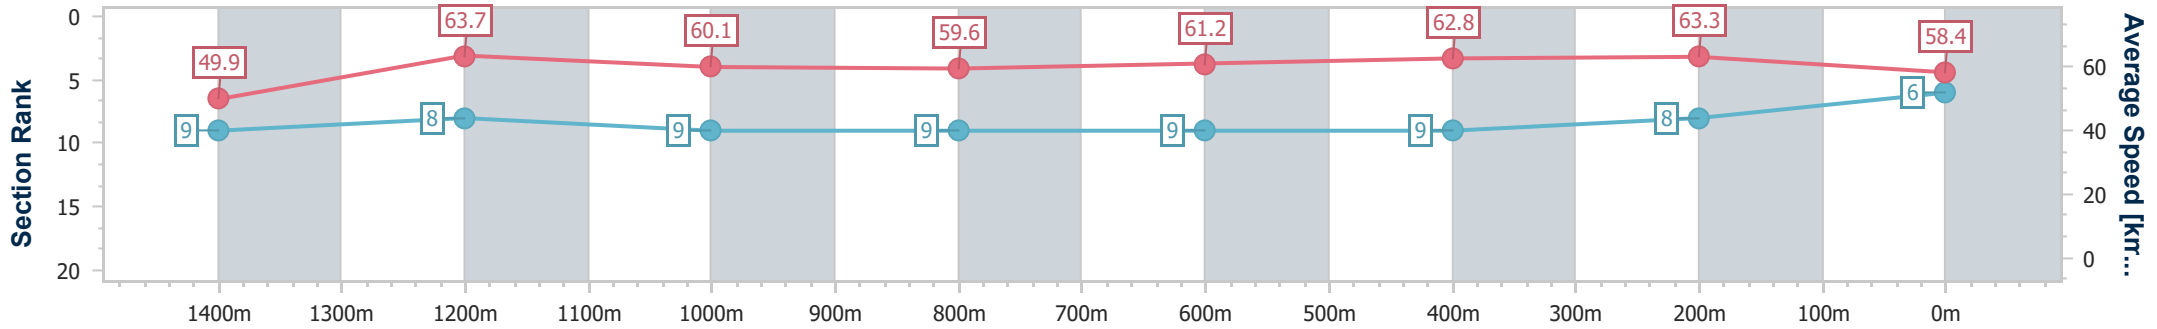

Eagle Farm QLD Professional

Race 7: Ladbrokes Bet Ticker BM68 Handicap - 1600m

27 December 2023 - 17:09

Track Rating: Soft 5, Weather: Overcast, Rail Position: +9m Entire

BRISBANE RACING CLUB

Section	Overall	1400m	1200m	1000m	800m	600m	400m	200m
Section Times	1:37.25 [6] (0:14.50)	1:22.75 [9] (0:11.31)	1:11.44 [8] (0:12.01)	0:59.43 [9] (0:12.21)	0:47.22 [9] (0:11.90)	0:35.32 [9] (0:11.52)	0:23.80 [9] (0:11.39)	0:12.41 [8] (0:12.41)
Average Speed [km/h]	49.9	63.7	60.1	59.6	61.2	62.8	63.3	58.4
Top Speed [km/h]	64.5	64.9	62.3	60.9	62.6	63.6	64.0	61.9
Avg. Dist. to Rail [m]	7.4	2.3	2.9	2.5	1.7	1.4	7.6	7.5
Avg. Stride Freq. [Hz]	2.1	2.1	2.1	2.1	2.1	2.2	2.2	2.1
Avg. Stride Length [m]	6.6	8.3	8.1	7.9	8.0	7.9	7.9	7.8

- [] Ranking at each section and finish
- .-.- No data available at this section
- NA No data available

Horse/Jockey Name	Launch Pad
Final Rank	7
Fastest Section Time (Section)	0:11.34 (1400m)
Top Speed [km/h] (Section)	66.3 (Overall)
Race State	Finished