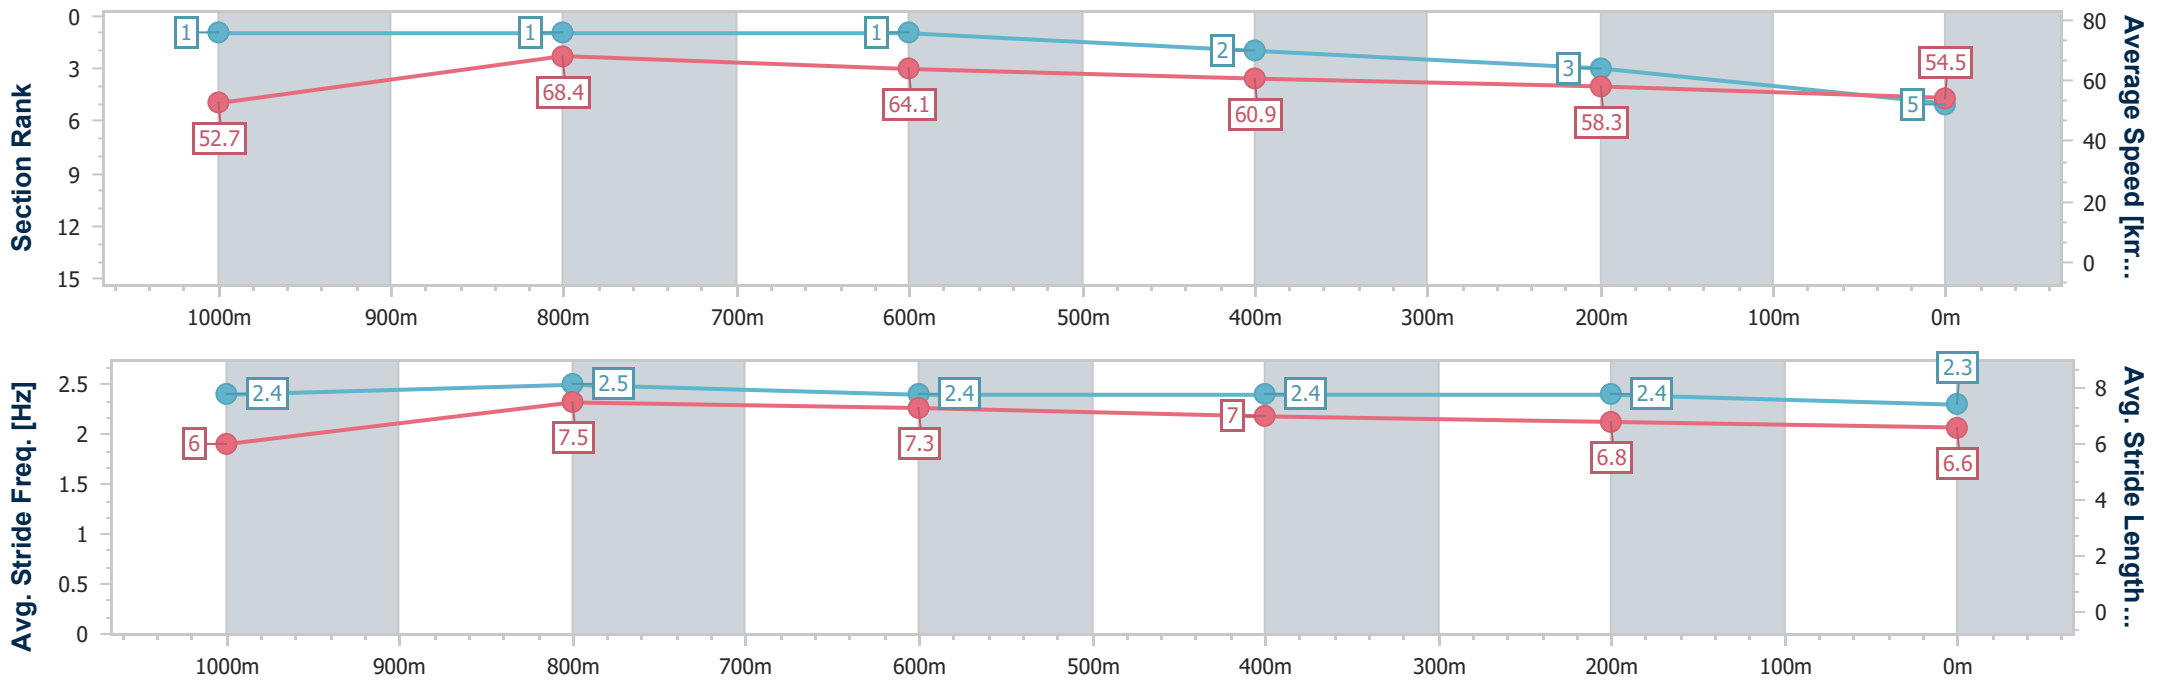

Ipswich QLD Professional

Race 2: TAB Maiden Handicap - 1200m

29 December 2023 - 13:12

Track Rating: Soft 5, Weather: Fine, Rail Position: +10m 1600-1200

Section	Overall	1000m	800m	600m	400m	200m
Section Times	1:12.63 [5] (0:13.69)	0:58.94 [1] (0:10.55)	0:48.39 [1] (0:11.17)	0:37.22 [1] (0:11.76)	0:25.46 [2] (0:12.28)	0:13.18 [3] (0:13.18)
Average Speed [km/h]	52.7	68.4	64.1	60.9	58.3	54.5
Top Speed [km/h]	69.0	69.0	66.7	63.2	59.6	56.9
Avg. Dist. to Rail [m]	3.9	1.2	1.2	1.5	1.8	1.0
Avg. Stride Freq. [Hz]	2.4	2.5	2.4	2.4	2.4	2.3
Avg. Stride Length [m]	6.0	7.5	7.3	7.0	6.8	6.6

- [] Ranking at each section and finish
- .-.- No data available at this section
- NA No data available

Horse/Jockey Name	Exsidee
Final Rank	6
Fastest Section Time (Section)	0:10.78 (1000m)
Top Speed [km/h] (Section)	69.9 (1000m)
Race State	Finished