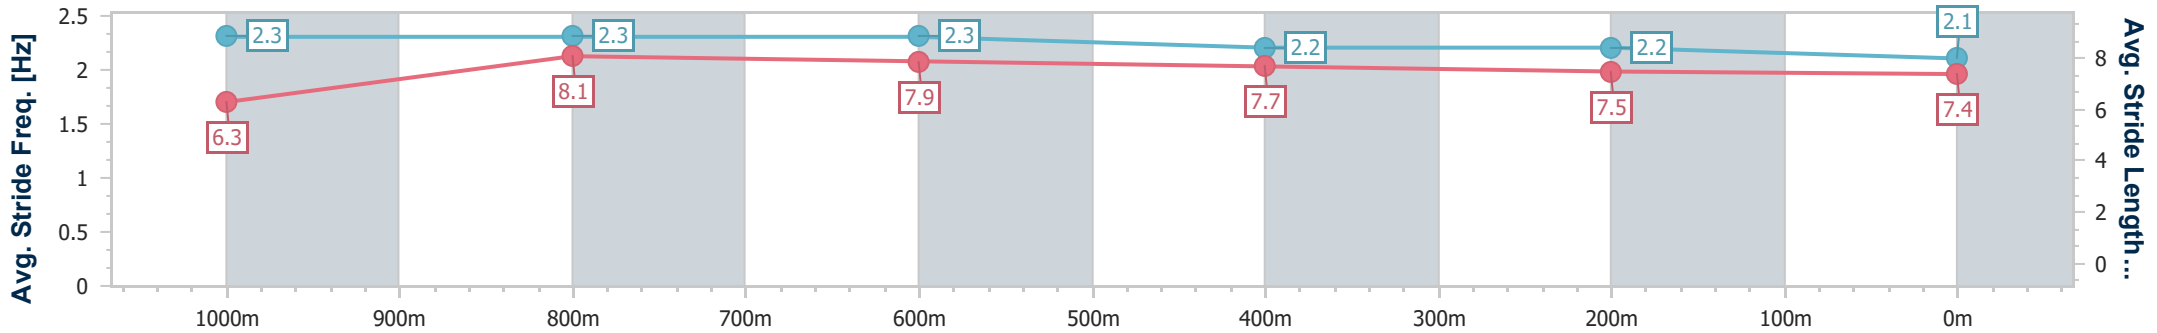

Ipswich QLD Professional

Race 2: TAB Maiden Handicap - 1200m

29 December 2023 - 13:12

Track Rating: Soft 5, Weather: Fine, Rail Position: +10m 1600-1200

Section	Overall	1000m	800m	600m	400m	200m
Section Times	1:11.81 [2] (0:13.74)	0:58.07 [2] (0:10.65)	0:47.42 [2] (0:11.07)	0:36.35 [2] (0:11.70)	0:24.65 [1] (0:12.11)	0:12.54 [2] (0:12.54)
Average Speed [km/h]	52.5	67.9	64.9	61.4	59.2	57.5
Top Speed [km/h]	68.0	68.6	66.6	63.6	60.0	58.1
Avg. Dist. to Rail [m]	4.6	1.7	0.5	0.6	0.5	0.6
Avg. Stride Freq. [Hz]	2.3	2.3	2.3	2.2	2.2	2.1
Avg. Stride Length [m]	6.3	8.1	7.9	7.7	7.5	7.4