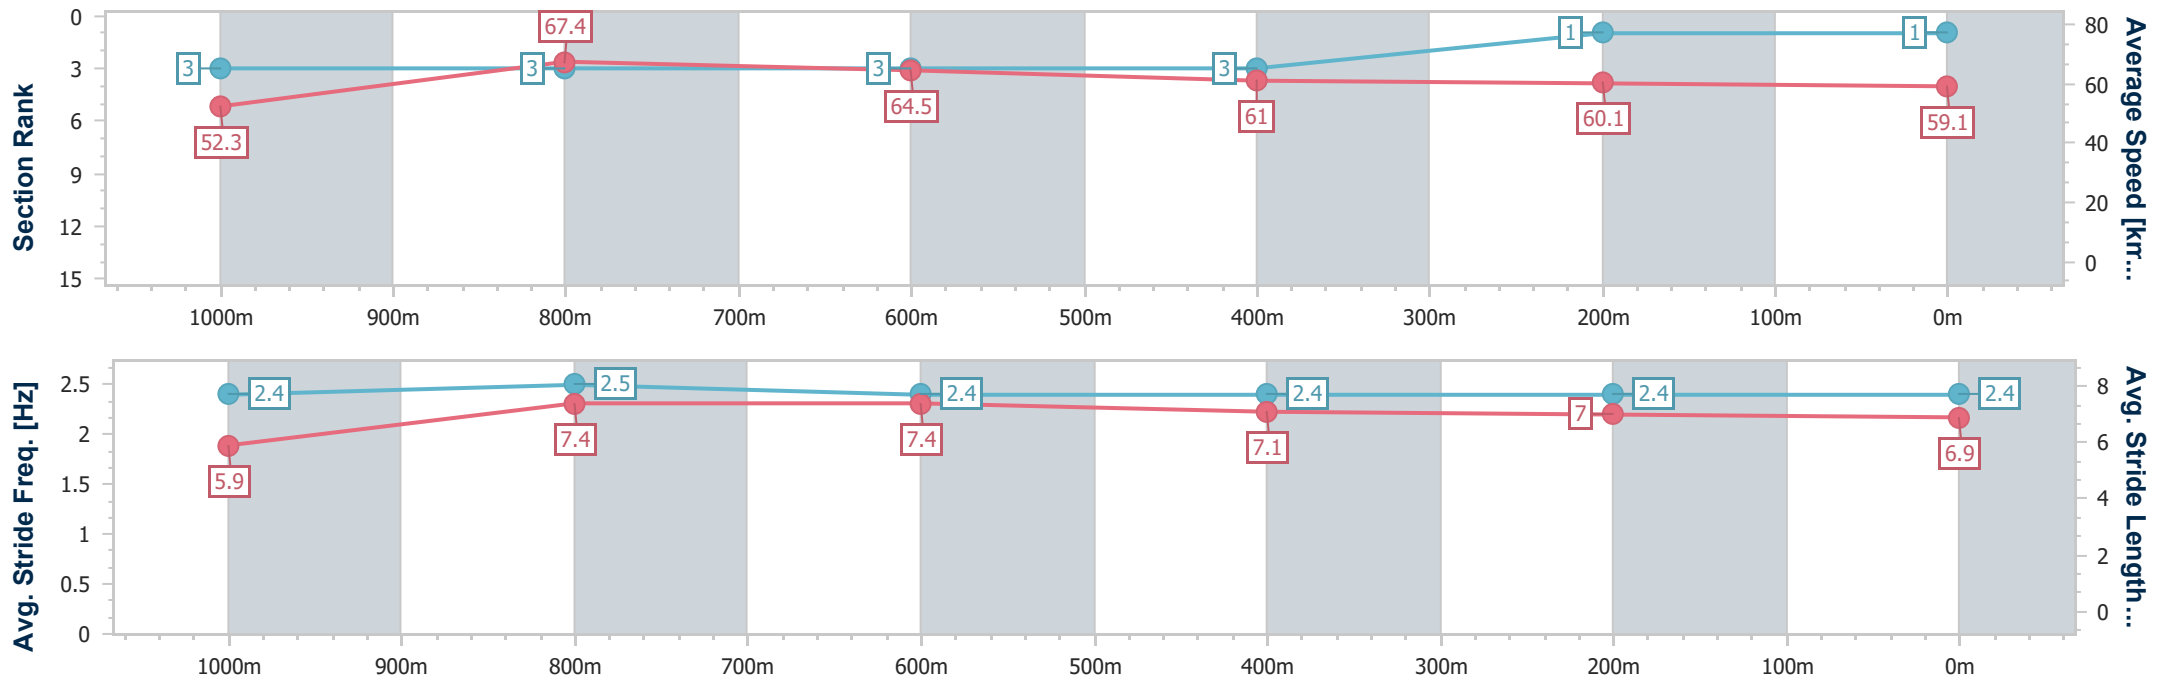

Ipswich QLD Professional

Race 2: TAB Maiden Handicap - 1200m

29 December 2023 - 13:12

Track Rating: Soft 5, Weather: Fine, Rail Position: +10m 1600-1200

Section	Overall	1000m	800m	600m	400m	200m
Section Times	1:11.43 [1] (0:13.79)	0:57.64 [3] (0:10.72)	0:46.92 [3] (0:11.07)	0:35.85 [3] (0:11.73)	0:24.12 [3] (0:11.92)	0:12.20 [1] (0:12.20)
Average Speed [km/h]	52.3	67.4	64.5	61.0	60.1	59.1
Top Speed [km/h]	68.5	69.3	66.4	62.8	61.8	61.0
Avg. Dist. to Rail [m]	3.4	1.4	1.6	2.2	0.9	0.6
Avg. Stride Freq. [Hz]	2.4	2.5	2.4	2.4	2.4	2.4
Avg. Stride Length [m]	5.9	7.4	7.4	7.1	7.0	6.9