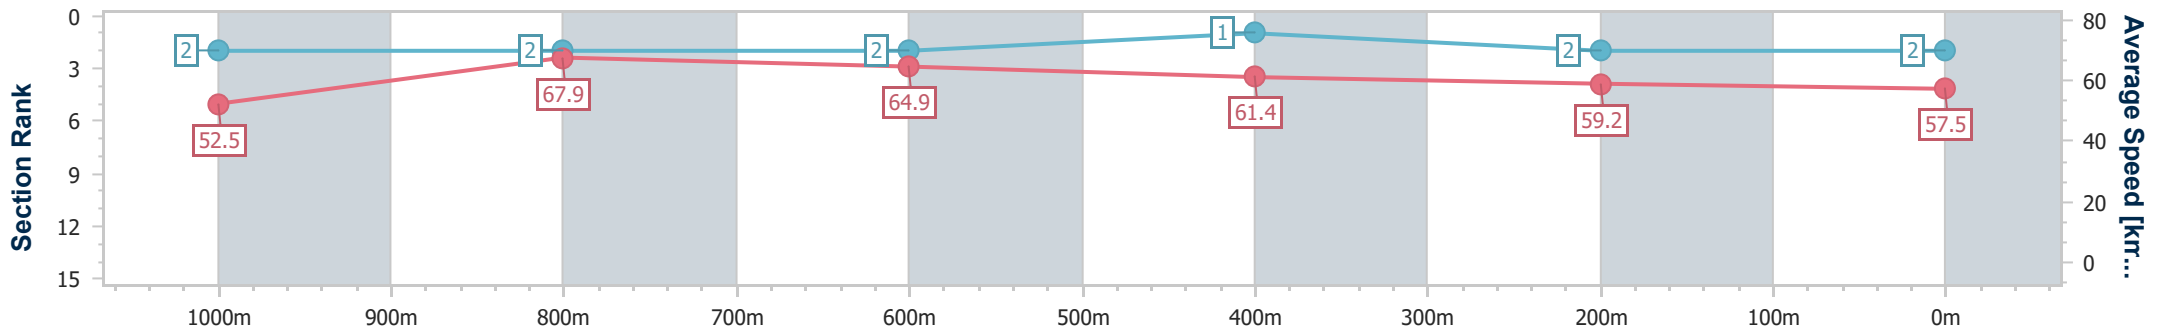

- [] Ranking at each section and finish
- .-.- No data available at this section
- NA No data available

Horse/Jockey Name	Bee Exact
Final Rank	3
Fastest Section Time (Section)	0:10.77 (1000m)
Top Speed [km/h] (Section)	68.8 (1000m)
Race State	Finished