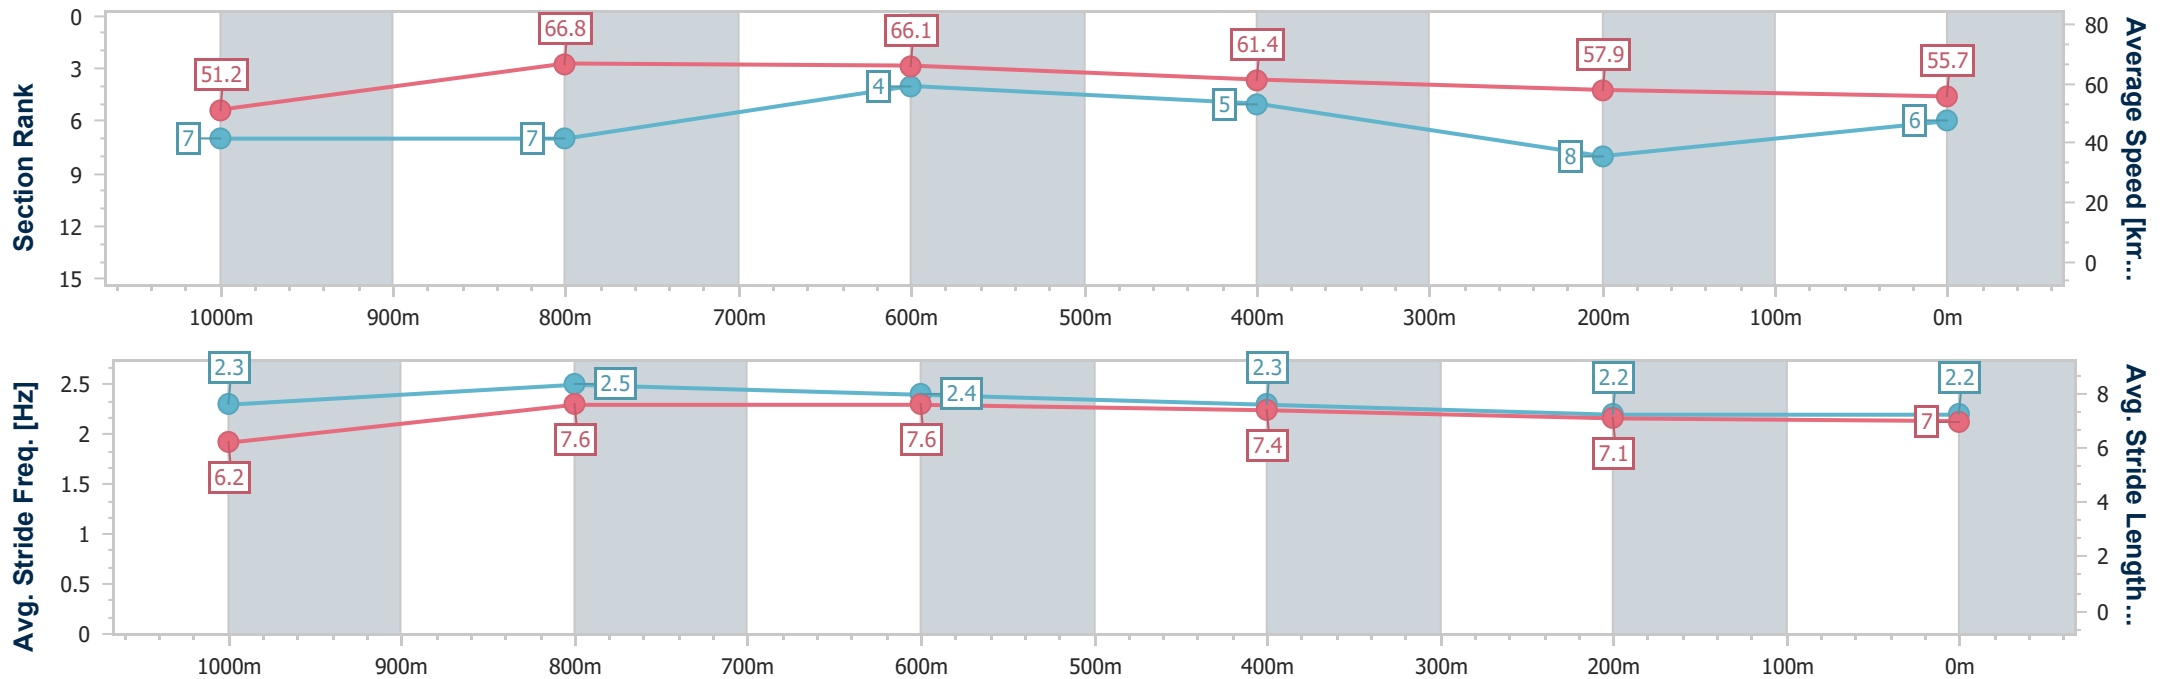

- [] Ranking at each section and finish
- .-.- No data available at this section
- NA No data available

Horse/Jockey Name	Exsidee
Final Rank	6
Fastest Section Time (Section)	0:10.78 (1000m)
Top Speed [km/h] (Section)	69.9 (1000m)
Race State	Finished

Ipswich QLD Professional

Race 2: TAB Maiden Handicap - 1200m

29 December 2023 - 13:12

Track Rating: Soft 5, Weather: Fine, Rail Position: +10m 1600-1200

Section	Overall	1000m	800m	600m	400m	200m
Section Times	1:12.83 [6] (0:14.07)	0:58.76 [7] (0:10.78)	0:47.98 [7] (0:10.89)	0:37.09 [4] (0:11.72)	0:25.37 [5] (0:12.45)	0:12.92 [8] (0:12.92)
Average Speed [km/h]	51.2	66.8	66.1	61.4	57.9	55.7
Top Speed [km/h]	69.6	69.9	67.7	63.8	59.8	57.7
Avg. Dist. to Rail [m]	3.5	1.2	0.4	0.2	0.5	1.2
Avg. Stride Freq. [Hz]	2.3	2.5	2.4	2.3	2.2	2.2
Avg. Stride Length [m]	6.2	7.6	7.6	7.4	7.1	7.0

- [] Ranking at each section and finish
- .-.- No data available at this section
- NA No data available

Horse/Jockey Name	War Hope
Final Rank	7
Fastest Section Time (Section)	0:10.91 (1000m)
Top Speed [km/h] (Section)	67.4 (800m)
Race State	Finished