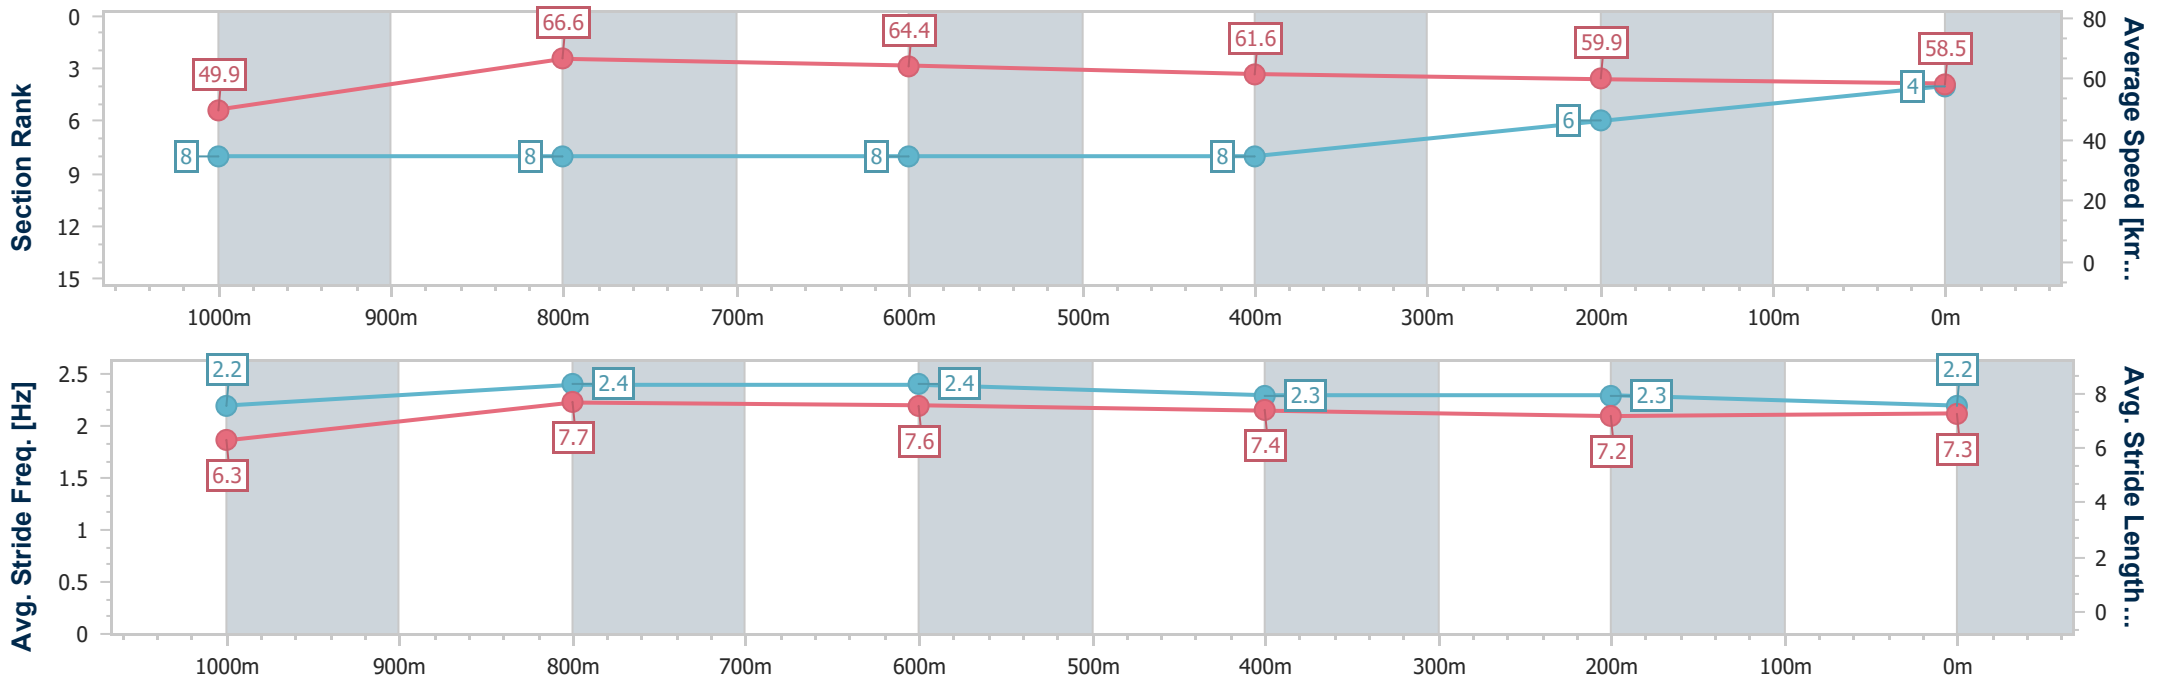

Ipswich QLD Professional

Race 2: TAB Maiden Handicap - 1200m

29 December 2023 - 13:12

Track Rating: Soft 5, Weather: Fine, Rail Position: +10m 1600-1200

Section	Overall	1000m	800m	600m	400m	200m
Section Times	1:12.21 [4] (0:14.44)	0:57.77 [8] (0:10.81)	0:46.96 [8] (0:11.10)	0:35.86 [8] (0:11.60)	0:24.26 [8] (0:11.93)	0:12.33 [6] (0:12.33)
Average Speed [km/h]	49.9	66.6	64.4	61.6	59.9	58.5
Top Speed [km/h]	66.2	67.8	65.7	63.7	60.7	60.3
Avg. Dist. to Rail [m]	4.6	0.4	1.4	1.8	1.6	0.5
Avg. Stride Freq. [Hz]	2.2	2.4	2.4	2.3	2.3	2.2
Avg. Stride Length [m]	6.3	7.7	7.6	7.4	7.2	7.3

- [] Ranking at each section and finish
- .-.- No data available at this section
- NA No data available

Horse/Jockey Name	Italian Virtuoso
Final Rank	5
Fastest Section Time (Section)	0:10.55 (1000m)
Top Speed [km/h] (Section)	69.0 (1000m)
Race State	Finished