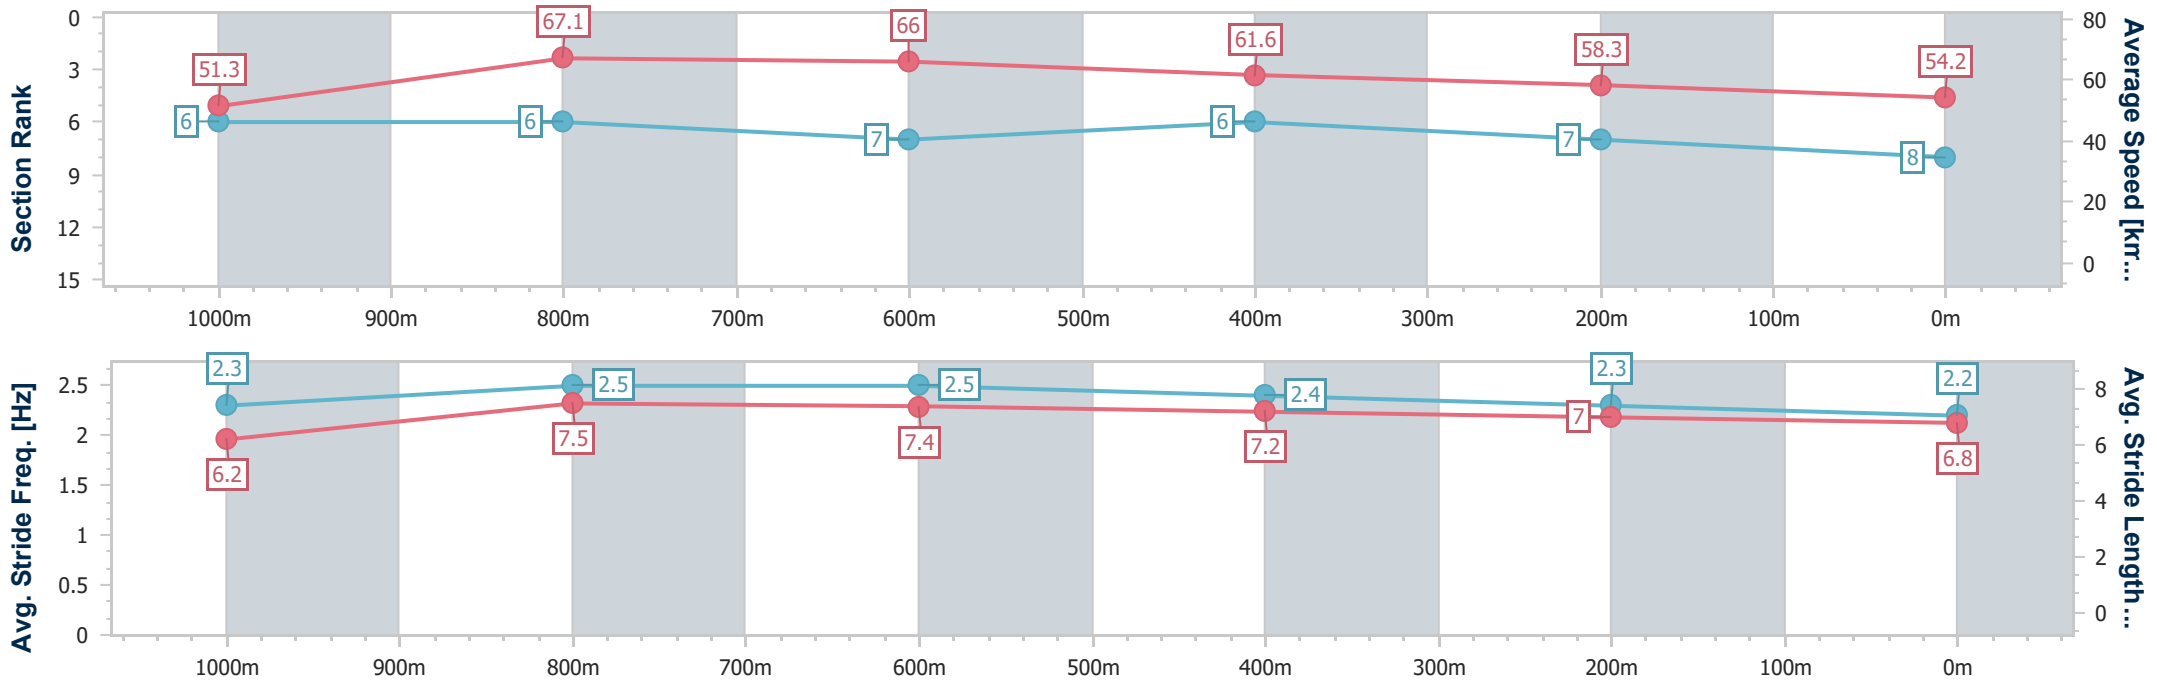

- [] Ranking at each section and finish
- .-.- No data available at this section
- NA No data available

Horse/Jockey Name	Our Ecee
Final Rank	8
Fastest Section Time (Section)	0:10.80 (1000m)
Top Speed [km/h] (Section)	68.0 (1000m)
Race State	Finished

Ipswich QLD Professional

Race 2: TAB Maiden Handicap - 1200m

29 December 2023 - 13:12

Track Rating: Soft 5, Weather: Fine, Rail Position: +10m 1600-1200

Section	Overall	1000m	800m	600m	400m	200m
Section Times	1:13.21 [8] (0:14.04)	0:59.17 [6] (0:10.80)	0:48.37 [6] (0:10.95)	0:37.42 [7] (0:11.69)	0:25.73 [6] (0:12.41)	0:13.32 [7]
Average Speed [km/h]	51.3	67.1	66.0	61.6	58.3	54.2
Top Speed [km/h]	67.3	68.0	66.9	64.3	59.7	57.8
Avg. Dist. to Rail [m]	6.2	2.0	0.6	0.8	1.7	2.5
Avg. Stride Freq. [Hz]	2.3	2.5	2.5	2.4	2.3	2.2
Avg. Stride Length [m]	6.2	7.5	7.4	7.2	7.0	6.8

- [] Ranking at each section and finish
- .-.-.- No data available at this section
- NA No data available