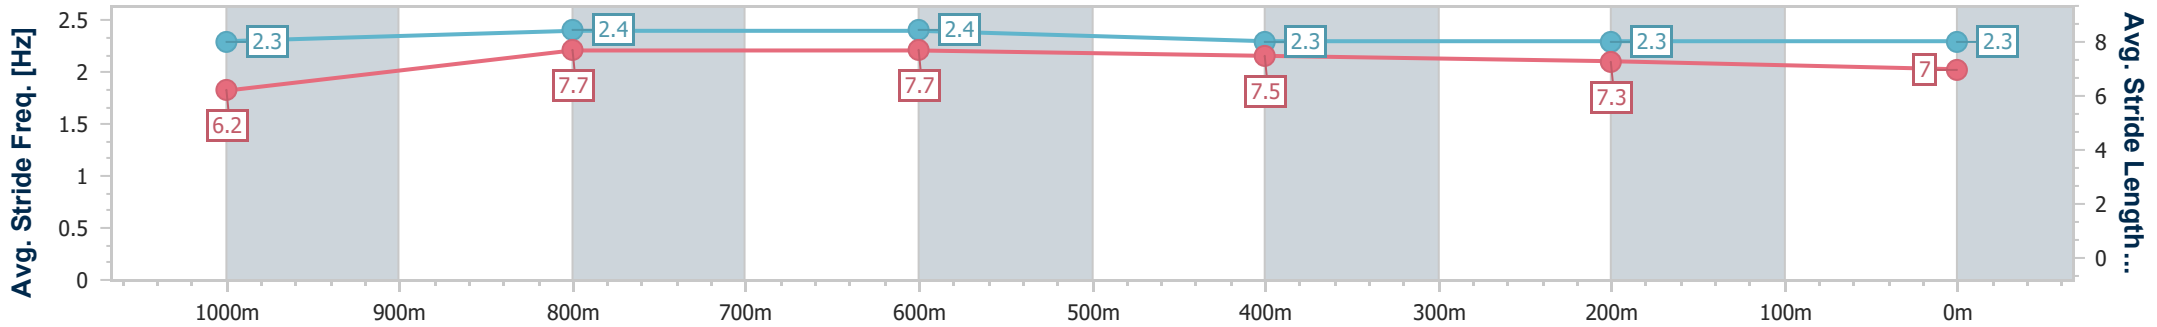

Ipswich QLD Professional

Race 2: TAB Maiden Handicap - 1200m

29 December 2023 - 13:12

Track Rating: Soft 5, Weather: Fine, Rail Position: +10m 1600-1200

Section	Overall	1000m	800m	600m	400m	200m
Section Times	1:12.02 [3] (0:14.01)	0:58.01 [5] (0:10.77)	0:47.24 [4] (0:10.99)	0:36.25 [6] (0:11.79)	0:24.46 [7] (0:11.89)	0:12.57 [3]
Average Speed [km/h]	51.5	66.7	64.9	61.0	60.4	57.2
Top Speed [km/h]	68.2	68.8	66.5	63.4	61.6	59.1
Avg. Dist. to Rail [m]	1.0	0.6	1.3	1.0	0.6	1.5
Avg. Stride Freq. [Hz]	2.3	2.4	2.4	2.3	2.3	2.3
Avg. Stride Length [m]	6.2	7.7	7.7	7.5	7.3	7.0