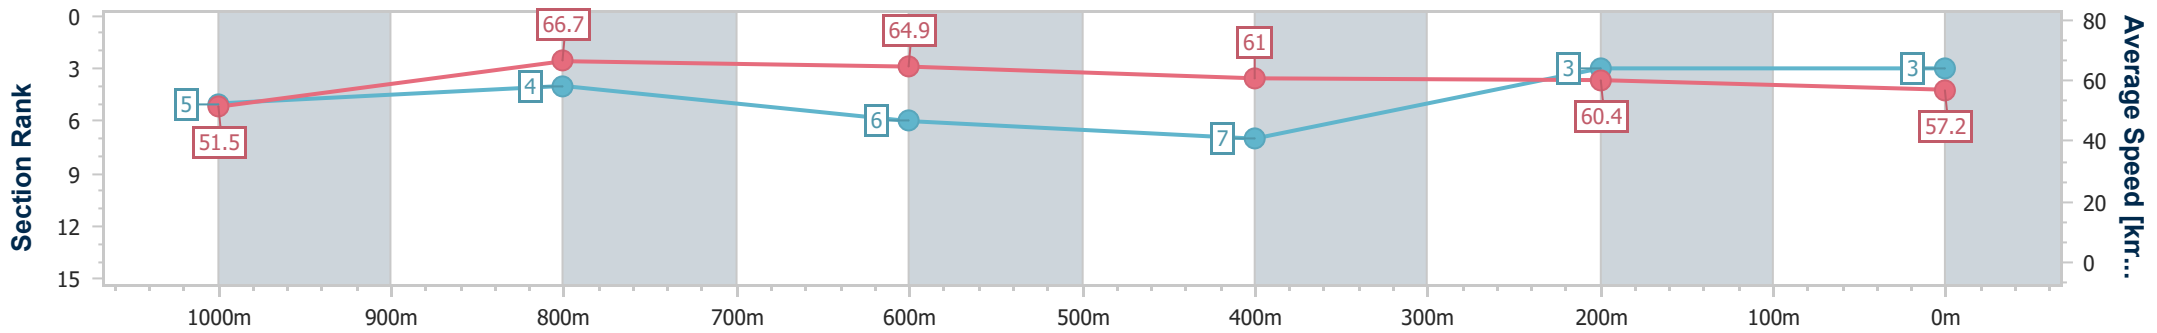

- [] Ranking at each section and finish
- .-.- No data available at this section
- NA No data available

Horse/Jockey Name	Catch Cries
Final Rank	4
Fastest Section Time (Section)	0:10.81 (1000m)
Top Speed [km/h] (Section)	67.8 (1000m)
Race State	Finished