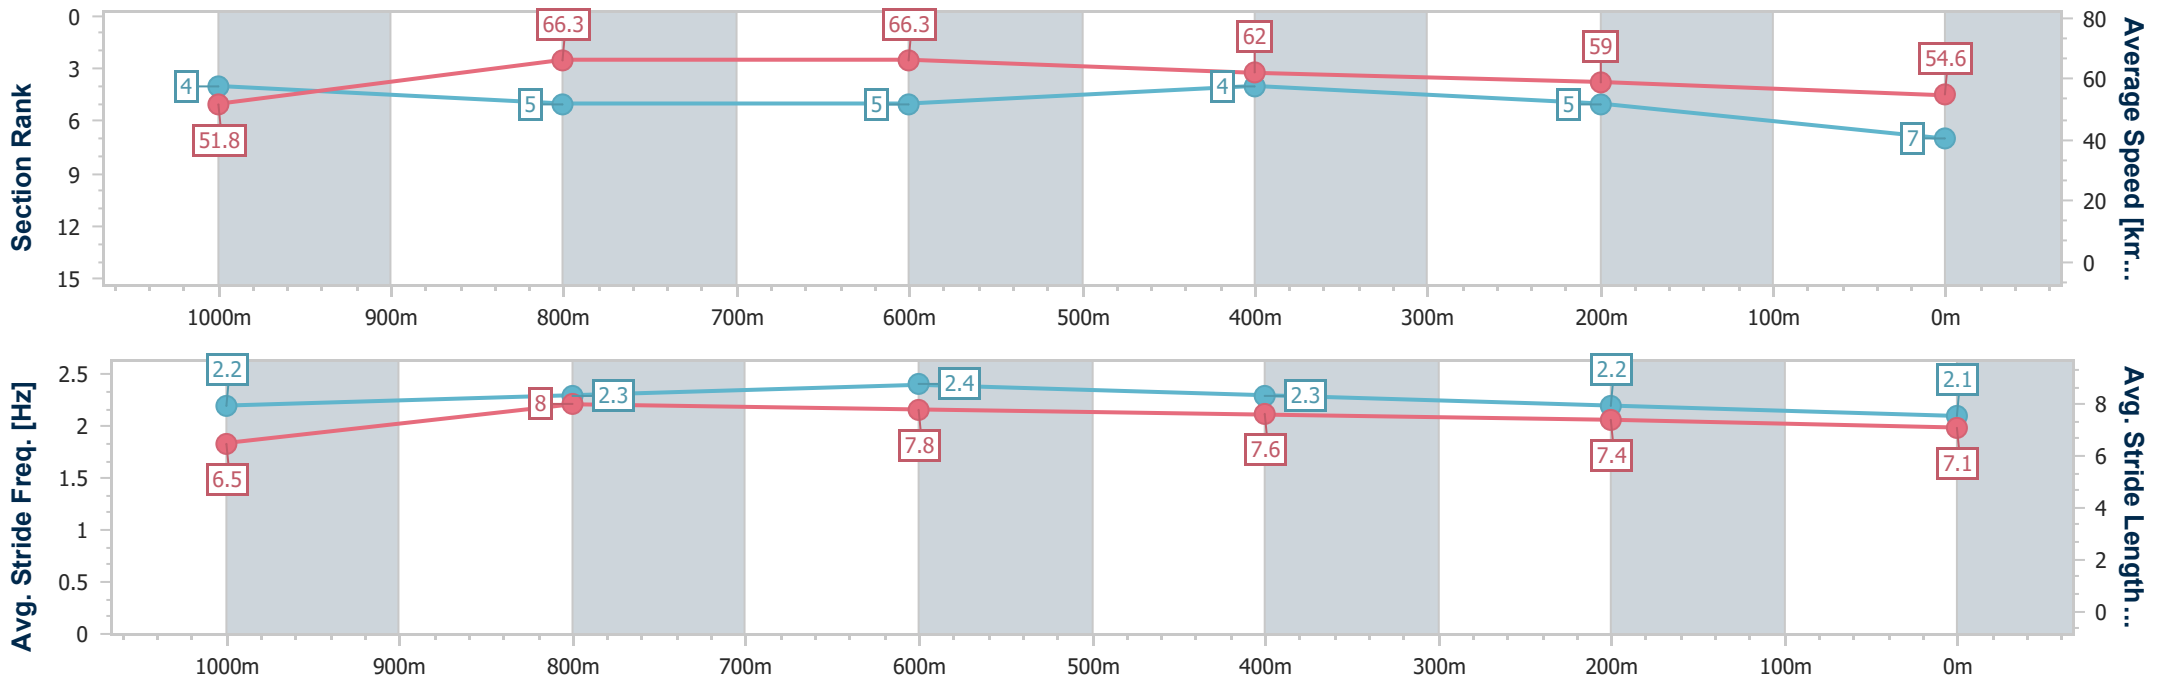

- [] Ranking at each section and finish
- .-.- No data available at this section
- NA No data available

Horse/Jockey Name	War Hope
Final Rank	7
Fastest Section Time (Section)	0:10.91 (1000m)
Top Speed [km/h] (Section)	67.4 (800m)
Race State	Finished

Ipswich QLD Professional

Race 2: TAB Maiden Handicap - 1200m

29 December 2023 - 13:12

Track Rating: Soft 5, Weather: Fine, Rail Position: +10m 1600-1200

Section	Overall	1000m	800m	600m	400m	200m
Section Times	1:12.92 [7] (0:13.90)	0:59.02 [4] (0:10.91)	0:48.11 [5] (0:10.94)	0:37.17 [5] (0:11.67)	0:25.50 [4] (0:12.34)	0:13.16 [5] (0:13.16)
Average Speed [km/h]	51.8	66.3	66.3	62.0	59.0	54.6
Top Speed [km/h]	65.8	67.0	67.4	64.7	60.4	57.4
Avg. Dist. to Rail [m]	7.6	2.7	1.3	1.5	2.8	3.5
Avg. Stride Freq. [Hz]	2.2	2.3	2.4	2.3	2.2	2.1
Avg. Stride Length [m]	6.5	8.0	7.8	7.6	7.4	7.1

- [] Ranking at each section and finish
- .-.- No data available at this section
- NA No data available

Horse/Jockey Name	Our Ecee
Final Rank	8
Fastest Section Time (Section)	0:10.80 (1000m)
Top Speed [km/h] (Section)	68.0 (1000m)
Race State	Finished