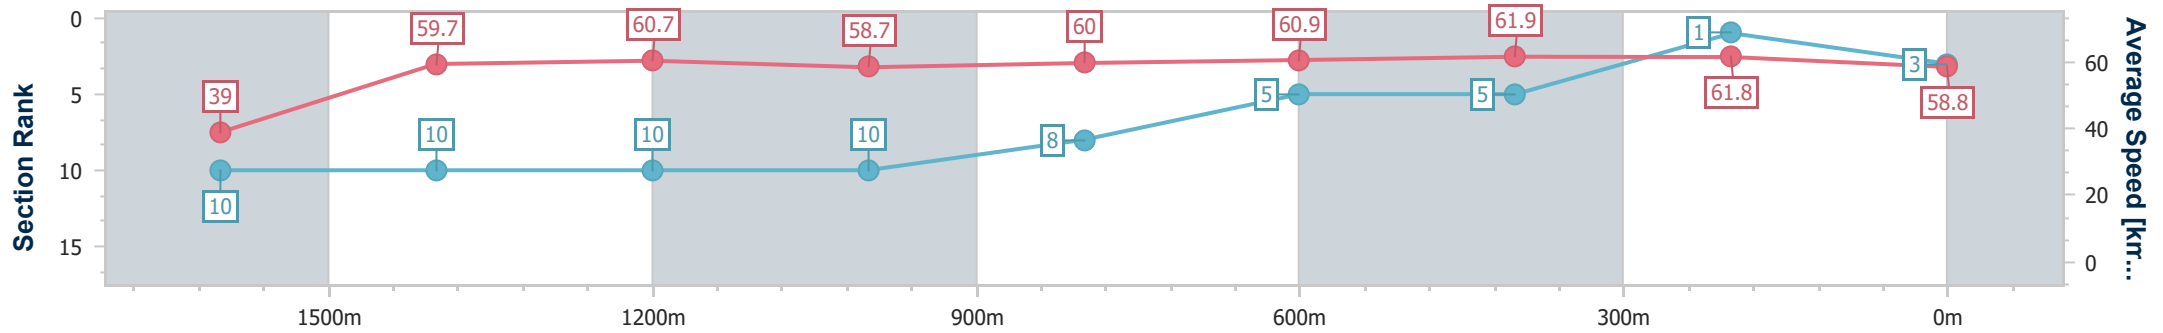

Ipswich QLD Professional

Race 3: BARRIER REEF POOLS Maiden Plate - 1710m

29 December 2023 - 13:53

Track Rating: Soft 5, Weather: Fine, Rail Position: +10m 1600-1200

Section	Overall	1600m	1400m	1200m	1000m	800m	600m	400m	200m
Section Times	1:45.86 [3] (0:10.16)	1:35.70 [10] (0:12.05)	1:23.65 [10] (0:11.80)	1:11.85 [10] (0:12.28)	0:59.57 [10] (0:12.02)	0:47.55 [8] (0:11.89)	0:35.66 [5] (0:11.68)	0:23.98 [5] (0:11.75)	0:12.23 [1] (0:12.23)
Average Speed [km/h]	39.0	59.7	60.7	58.7	60.0	60.9	61.9	61.8	58.8
Top Speed [km/h]	57.6	60.8	61.8	59.3	61.3	61.5	62.8	62.3	61.0
Avg. Dist. to Rail [m]	2.9	1.2	0.5	0.1	1.2	0.9	1.1	1.3	1.0
Avg. Stride Freq. [Hz]	2.2	2.3	2.3	2.3	2.3	2.3	2.4	2.4	2.4
Avg. Stride Length [m]	5.0	7.1	7.2	7.1	7.1	7.2	7.2	7.0	6.8