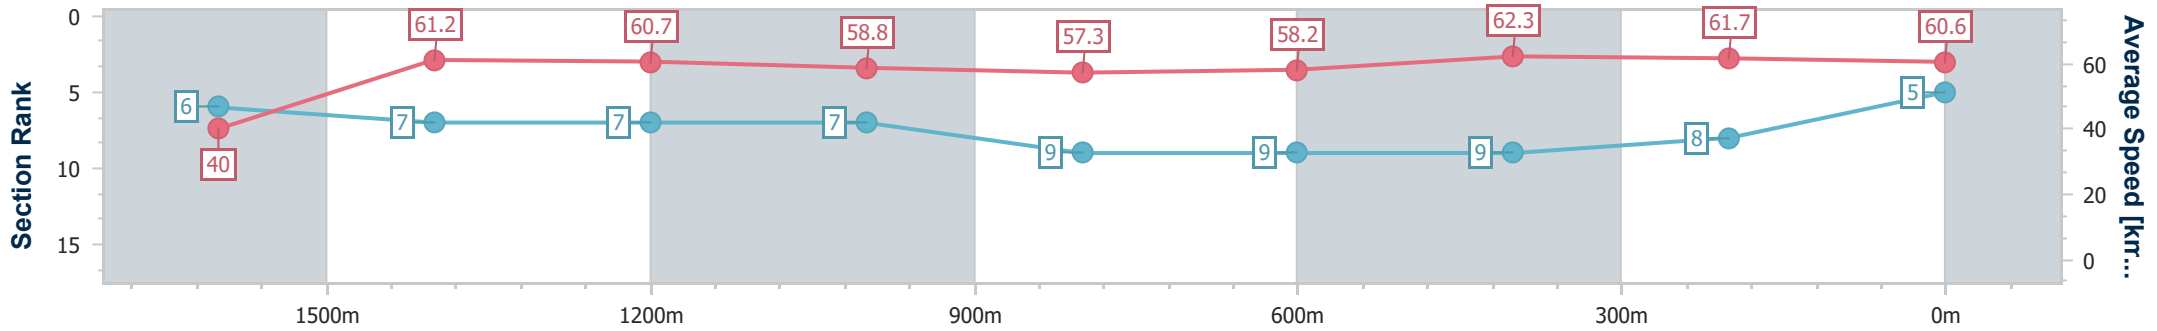

Ipswich QLD Professional

Race 3: BARRIER REEF POOLS Maiden Plate - 1710m

29 December 2023 - 13:53

Track Rating: Soft 5, Weather: Fine, Rail Position: +10m 1600-1200

Section	Overall	1600m	1400m	1200m	1000m	800m	600m	400m	200m
Section Times	1:45.91 [5] (0:09.95)	1:35.96 [6] (0:11.75)	1:24.21 [7] (0:11.82)	1:12.39 [7] (0:12.24)	1:00.15 [7] (0:12.60)	0:47.55 [9] (0:12.36)	0:35.19 [9] (0:11.56)	0:23.63 [9] (0:11.76)	0:11.87 [8] (0:11.87)
Average Speed [km/h]	40.0	61.2	60.7	58.8	57.3	58.2	62.3	61.7	60.6
Top Speed [km/h]	57.6	61.9	62.0	60.1	59.7	60.1	63.1	62.2	61.6
Avg. Dist. to Rail [m]	4.9	0.8	0.4	0.2	0.5	0.4	0.2	1.9	3.3
Avg. Stride Freq. [Hz]	2.1	2.4	2.4	2.3	2.3	2.3	2.4	2.4	2.3
Avg. Stride Length [m]	5.4	7.0	7.1	7.0	7.0	7.1	7.2	7.2	7.2