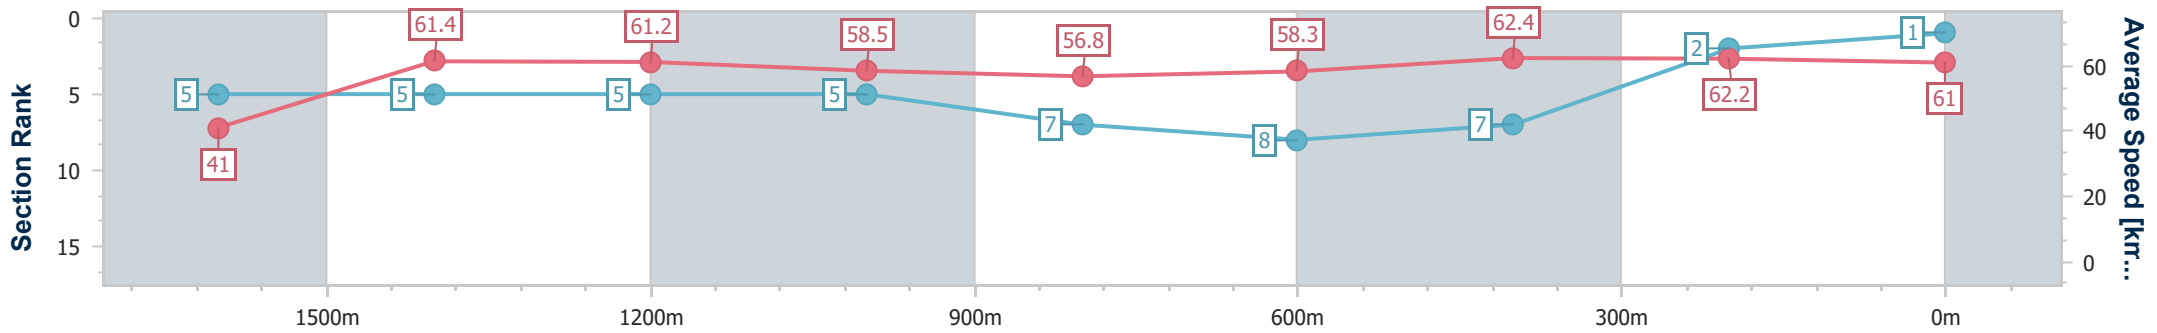

Ipswich QLD Professional

Race 3: BARRIER REEF POOLS Maiden Plate - 1710m

29 December 2023 - 13:53

Track Rating: Soft 5, Weather: Fine, Rail Position: +10m 1600-1200

Section	Overall	1600m	1400m	1200m	1000m	800m	600m	400m	200m
Section Times	1:45.47 [1] (0:09.66)	1:35.81 [5] (0:11.74)	1:24.07 [5] (0:11.75)	1:12.32 [5] (0:12.27)	1:00.05 [5] (0:12.69)	0:47.36 [7] (0:12.38)	0:34.98 [8] (0:11.55)	0:23.43 [7] (0:11.63)	0:11.80 [2] (0:11.80)
Average Speed [km/h]	41.0	61.4	61.2	58.5	56.8	58.3	62.4	62.2	61.0
Top Speed [km/h]	58.3	62.9	62.4	59.7	58.3	60.9	63.2	63.7	62.6
Avg. Dist. to Rail [m]	2.2	0.5	0.5	0.2	0.3	0.4	0.5	2.4	3.8
Avg. Stride Freq. [Hz]	2.2	2.3	2.2	2.2	2.1	2.1	2.2	2.3	2.2
Avg. Stride Length [m]	5.2	7.5	7.6	7.5	7.3	7.5	7.7	7.6	7.5