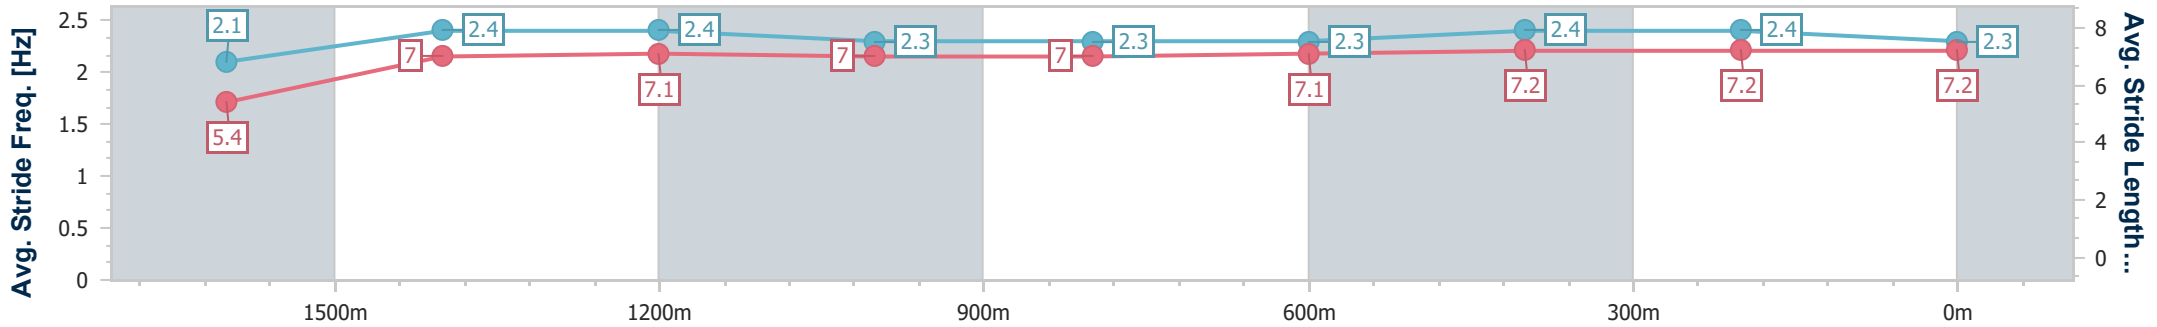

Ipswich QLD Professional

Race 3: BARRIER REEF POOLS Maiden Plate - 1710m

29 December 2023 - 13:53

Track Rating: Soft 5, Weather: Fine, Rail Position: +10m 1600-1200

Section	Overall	1600m	1400m	1200m	1000m	800m	600m	400m	200m
Section Times	1:45.91 [5] (0:09.95)	1:35.96 [6] (0:11.75)	1:24.21 [7] (0:11.82)	1:12.39 [7] (0:12.24)	1:00.15 [7] (0:12.60)	0:47.55 [9] (0:12.36)	0:35.19 [9] (0:11.56)	0:23.63 [9] (0:11.76)	0:11.87 [8] (0:11.87)
Average Speed [km/h]	40.0	61.2	60.7	58.8	57.3	58.2	62.3	61.7	60.6
Top Speed [km/h]	57.6	61.9	62.0	60.1	59.7	60.1	63.1	62.2	61.6
Avg. Dist. to Rail [m]	4.9	0.8	0.4	0.2	0.5	0.4	0.2	1.9	3.3
Avg. Stride Freq. [Hz]	2.1	2.4	2.4	2.3	2.3	2.3	2.4	2.4	2.3
Avg. Stride Length [m]	5.4	7.0	7.1	7.0	7.0	7.1	7.2	7.2	7.2