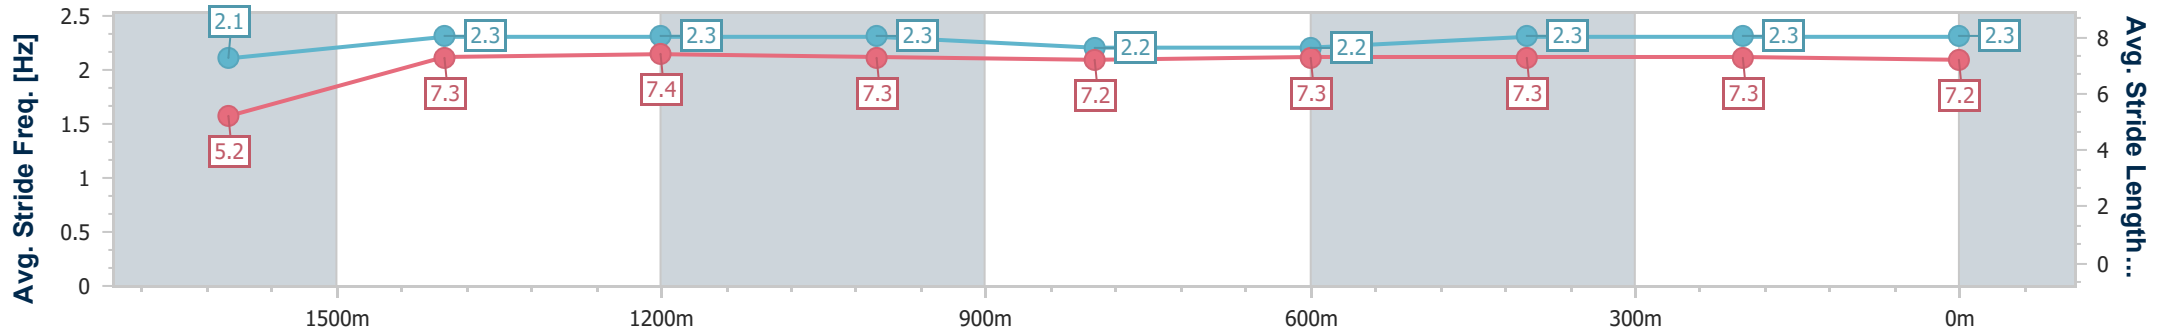

Ipswich QLD Professional

Race 3: BARRIER REEF POOLS Maiden Plate - 1710m

29 December 2023 - 13:53

Track Rating: Soft 5, Weather: Fine, Rail Position: +10m 1600-1200

Section	Overall	1600m	1400m	1200m	1000m	800m	600m	400m	200m
Section Times	1:46.16 [6] (0:10.01)	1:36.15 [8] (0:11.96)	1:24.19 [9] (0:11.84)	1:12.35 [9] (0:12.17)	1:00.18 [8] (0:12.45)	0:47.73 [10] (0:12.36)	0:35.37 [10] (0:11.52)	0:23.85 [10] (0:11.82)	0:12.03 [10] (0:12.03)
Average Speed [km/h]	39.5	60.1	60.6	58.8	57.7	58.3	62.2	60.6	60.0
Top Speed [km/h]	57.8	60.7	61.5	60.5	60.5	60.4	63.4	61.8	60.0
Avg. Dist. to Rail [m]	2.6	0.9	1.3	0.8	0.6	0.9	0.8	1.4	3.5
Avg. Stride Freq. [Hz]	2.1	2.3	2.3	2.3	2.2	2.2	2.3	2.3	2.3
Avg. Stride Length [m]	5.2	7.3	7.4	7.3	7.2	7.3	7.3	7.3	7.2