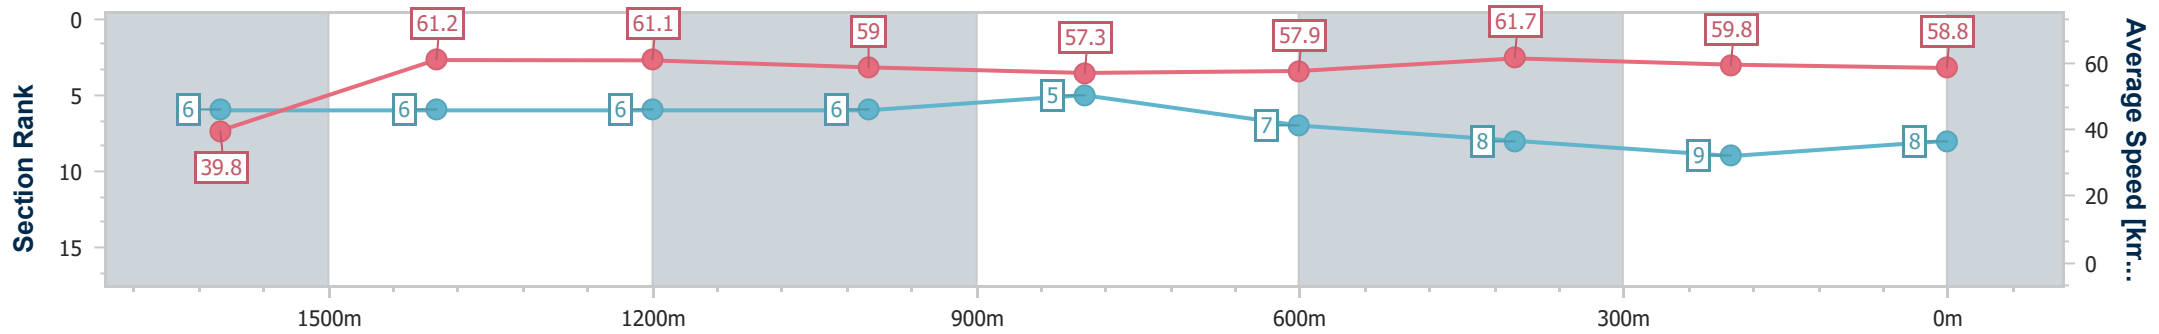

Ipswich QLD Professional

Race 3: BARRIER REEF POOLS Maiden Plate - 1710m

29 December 2023 - 13:53

Track Rating: Soft 5, Weather: Fine, Rail Position: +10m 1600-1200

Section	Overall	1600m	1400m	1200m	1000m	800m	600m	400m	200m
Section Times	1:46.36 [8] (0:09.95)	1:36.41 [6] (0:11.75)	1:24.66 [6] (0:11.70)	1:12.96 [6] (0:12.12)	1:00.84 [6] (0:12.54)	0:48.30 [5] (0:12.37)	0:35.93 [7] (0:11.64)	0:24.29 [8] (0:12.01)	0:12.28 [9] (0:12.28)
Average Speed [km/h]	39.8	61.2	61.1	59.0	57.3	57.9	61.7	59.8	58.8
Top Speed [km/h]	58.0	62.4	62.2	60.0	58.2	60.8	62.3	61.2	59.7
Avg. Dist. to Rail [m]	0.9	1.2	1.5	1.3	0.6	1.0	1.2	0.2	0.4
Avg. Stride Freq. [Hz]	2.2	2.4	2.4	2.3	2.3	2.3	2.4	2.3	2.3
Avg. Stride Length [m]	4.9	7.0	7.2	7.1	7.0	7.1	7.3	7.2	7.1

- [] Ranking at each section and finish
- .-.- No data available at this section
- NA No data available

Horse/Jockey Name	Lunarian
Final Rank	9
Fastest Section Time (Section)	0:09.23 (Overall)
Top Speed [km/h] (Section)	64.3 (1600m)
Race State	Finished