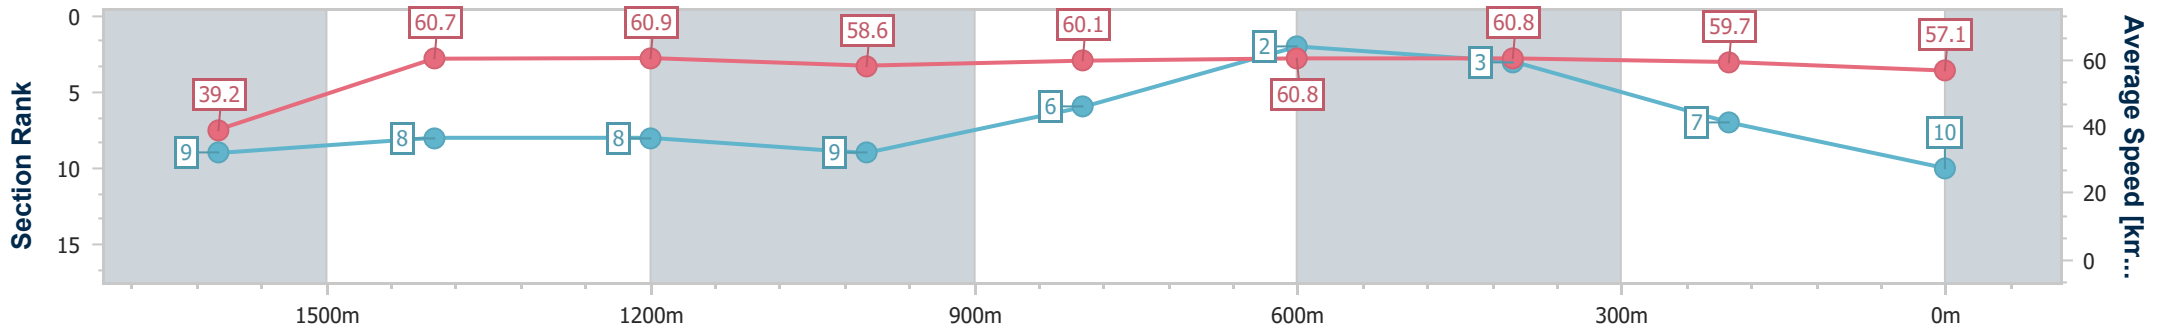

Ipswich QLD Professional

Race 3: BARRIER REEF POOLS Maiden Plate - 1710m

29 December 2023 - 13:53

Track Rating: Soft 5, Weather: Fine, Rail Position: +10m 1600-1200

Section	Overall	1600m	1400m	1200m	1000m	800m	600m	400m	200m
Section Times	1:46.50 [10] (0:10.08)	1:36.42 [9] (0:11.88)	1:24.54 [8] (0:11.81)	1:12.73 [8] (0:12.28)	1:00.45 [9] (0:12.04)	0:48.41 [6] (0:11.86)	0:36.55 [2] (0:11.85)	0:24.70 [3] (0:12.12)	0:12.58 [7] (0:12.58)
Average Speed [km/h]	39.2	60.7	60.9	58.6	60.1	60.8	60.8	59.7	57.1
Top Speed [km/h]	57.6	61.6	62.3	60.3	61.6	61.8	61.6	61.0	59.3
Avg. Dist. to Rail [m]	7.1	1.6	0.2	0.3	1.1	0.9	0.6	0.7	1.5
Avg. Stride Freq. [Hz]	2.1	2.4	2.4	2.3	2.3	2.4	2.4	2.4	2.3
Avg. Stride Length [m]	5.3	7.1	7.2	7.1	7.2	7.1	7.1	6.9	6.9

- [] Ranking at each section and finish
- .-.- No data available at this section
- NA No data available