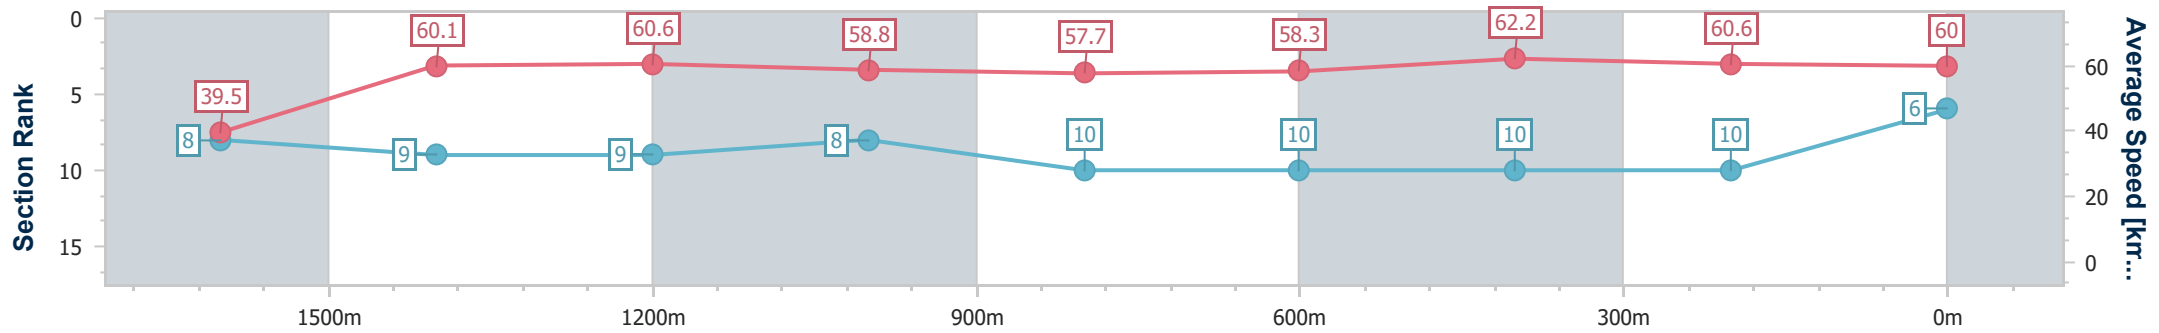

Ipswich QLD Professional

Race 3: BARRIER REEF POOLS Maiden Plate - 1710m

29 December 2023 - 13:53

Track Rating: Soft 5, Weather: Fine, Rail Position: +10m 1600-1200

Section	Overall	1600m	1400m	1200m	1000m	800m	600m	400m	200m
Section Times	1:46.16 [6] (0:10.01)	1:36.15 [8] (0:11.96)	1:24.19 [9] (0:11.84)	1:12.35 [9] (0:12.17)	1:00.18 [8] (0:12.45)	0:47.73 [10] (0:12.36)	0:35.37 [10] (0:11.52)	0:23.85 [10] (0:11.82)	0:12.03 [10] (0:12.03)
Average Speed [km/h]	39.5	60.1	60.6	58.8	57.7	58.3	62.2	60.6	60.0
Top Speed [km/h]	57.8	60.7	61.5	60.5	60.5	60.4	63.4	61.8	60.0
Avg. Dist. to Rail [m]	2.6	0.9	1.3	0.8	0.6	0.9	0.8	1.4	3.5
Avg. Stride Freq. [Hz]	2.1	2.3	2.3	2.3	2.2	2.2	2.3	2.3	2.3
Avg. Stride Length [m]	5.2	7.3	7.4	7.3	7.2	7.3	7.3	7.3	7.2