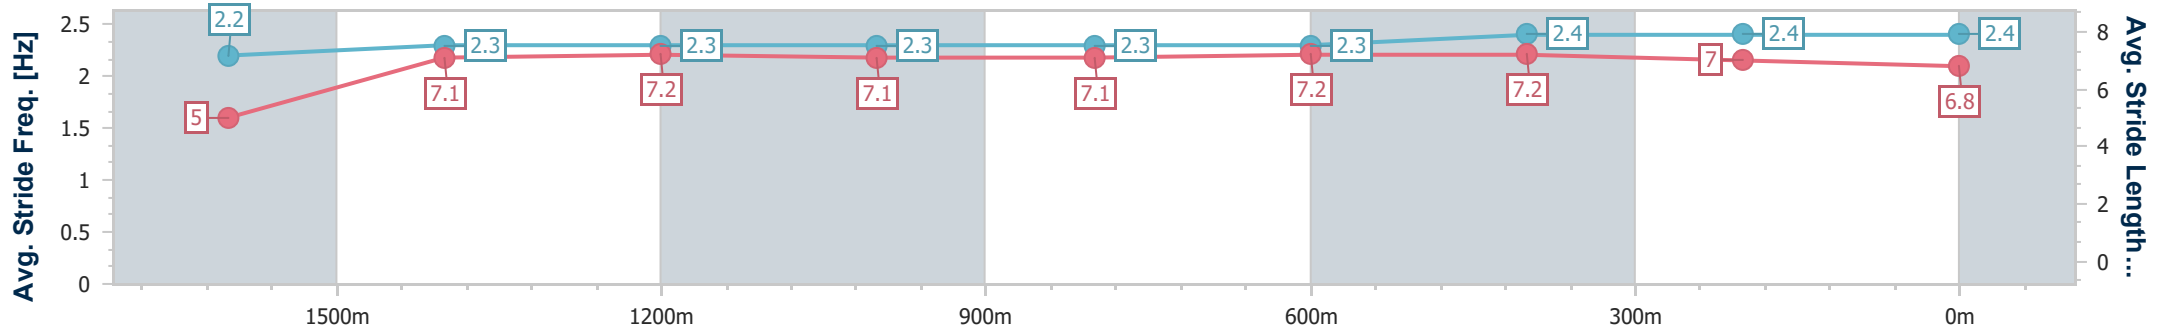

Ipswich QLD Professional

Race 3: BARRIER REEF POOLS Maiden Plate - 1710m

29 December 2023 - 13:53

Track Rating: Soft 5, Weather: Fine, Rail Position: +10m 1600-1200

Section	Overall	1600m	1400m	1200m	1000m	800m	600m	400m	200m
Section Times	1:45.86 [3] (0:10.16)	1:35.70 [10] (0:12.05)	1:23.65 [10] (0:11.80)	1:11.85 [10] (0:12.28)	0:59.57 [10] (0:12.02)	0:47.55 [8] (0:11.89)	0:35.66 [5] (0:11.68)	0:23.98 [5] (0:11.75)	0:12.23 [1] (0:12.23)
Average Speed [km/h]	39.0	59.7	60.7	58.7	60.0	60.9	61.9	61.8	58.8
Top Speed [km/h]	57.6	60.8	61.8	59.3	61.3	61.5	62.8	62.3	61.0
Avg. Dist. to Rail [m]	2.9	1.2	0.5	0.1	1.2	0.9	1.1	1.3	1.0
Avg. Stride Freq. [Hz]	2.2	2.3	2.3	2.3	2.3	2.3	2.4	2.4	2.4
Avg. Stride Length [m]	5.0	7.1	7.2	7.1	7.1	7.2	7.2	7.0	6.8