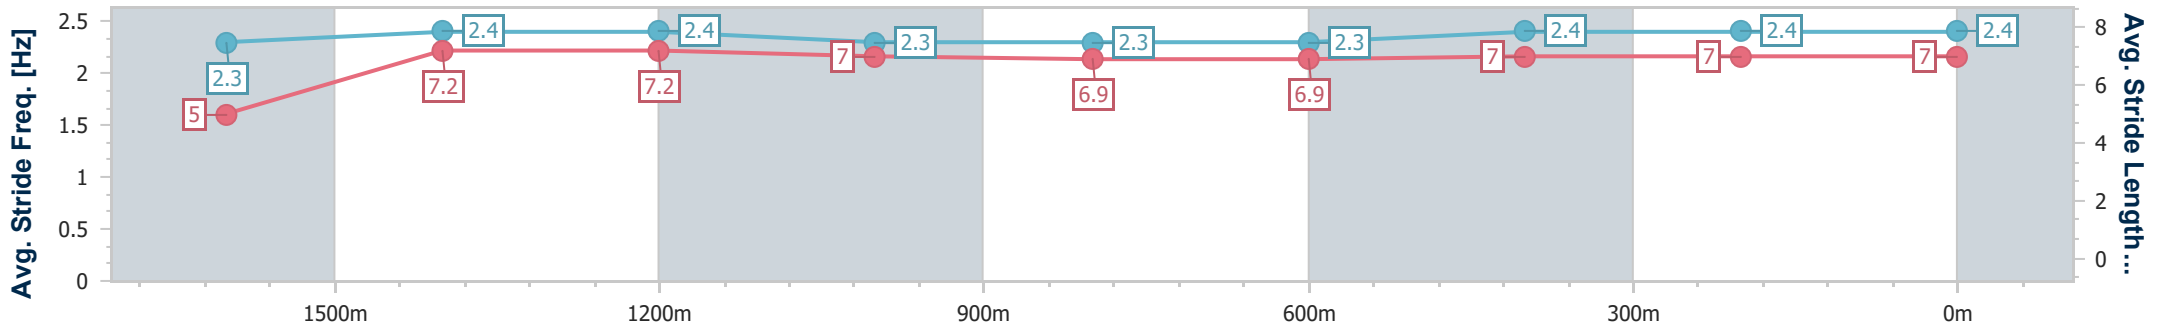

Ipswich QLD Professional

Race 3: BARRIER REEF POOLS Maiden Plate - 1710m

29 December 2023 - 13:53

Track Rating: Soft 5, Weather: Fine, Rail Position: +10m 1600-1200

Section	Overall	1600m	1400m	1200m	1000m	800m	600m	400m	200m
Section Times	1:45.75 [2] (0:09.57)	1:36.18 [4] (0:11.76)	1:24.42 [4] (0:11.65)	1:12.77 [4] (0:12.15)	1:00.62 [3] (0:12.61)	0:48.01 [3] (0:12.35)	0:35.66 [4] (0:11.76)	0:23.90 [4] (0:12.01)	0:11.89 [5] (0:11.89)
Average Speed [km/h]	41.3	61.1	61.4	58.9	57.1	58.1	60.8	59.6	60.7
Top Speed [km/h]	59.6	62.7	62.7	60.0	57.8	61.1	61.9	61.2	61.5
Avg. Dist. to Rail [m]	1.1	1.6	1.8	1.3	0.9	1.0	1.3	1.3	0.4
Avg. Stride Freq. [Hz]	2.3	2.4	2.4	2.3	2.3	2.3	2.4	2.4	2.4
Avg. Stride Length [m]	5.0	7.2	7.2	7.0	6.9	6.9	7.0	7.0	7.0