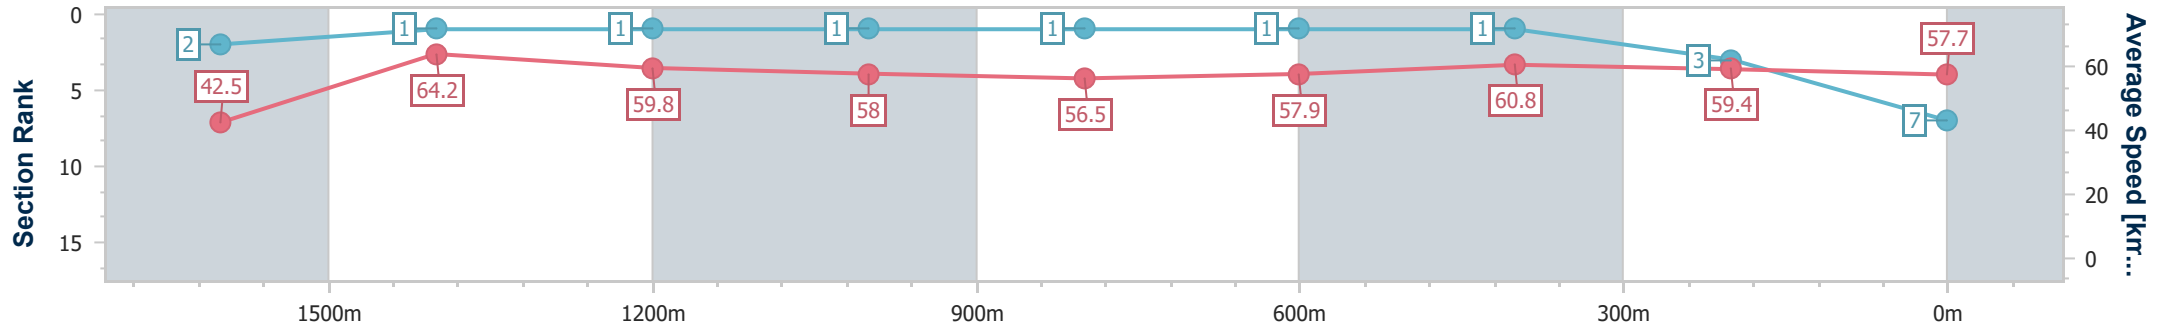

Ipswich QLD Professional

Race 3: BARRIER REEF POOLS Maiden Plate - 1710m

29 December 2023 - 13:53

Track Rating: Soft 5, Weather: Fine, Rail Position: +10m 1600-1200

Section	Overall	1600m	1400m	1200m	1000m	800m	600m	400m	200m
Section Times	1:46.22 [7] (0:09.32)	1:36.90 [2] (0:11.20)	1:25.70 [1] (0:11.94)	1:13.76 [1] (0:12.34)	1:01.42 [1] (0:12.68)	0:48.74 [1] (0:12.40)	0:36.34 [1] (0:11.79)	0:24.55 [1] (0:12.09)	0:12.46 [3] (0:12.46)
Average Speed [km/h]	42.5	64.2	59.8	58.0	56.5	57.9	60.8	59.4	57.7
Top Speed [km/h]	63.1	65.3	61.9	58.8	57.2	60.6	61.7	59.7	58.9
Avg. Dist. to Rail [m]	2.9	1.5	2.0	1.6	1.1	1.2	1.1	1.5	1.1
Avg. Stride Freq. [Hz]	2.1	2.3	2.2	2.2	2.1	2.2	2.3	2.3	2.2
Avg. Stride Length [m]	5.5	7.7	7.6	7.4	7.3	7.3	7.4	7.3	7.2