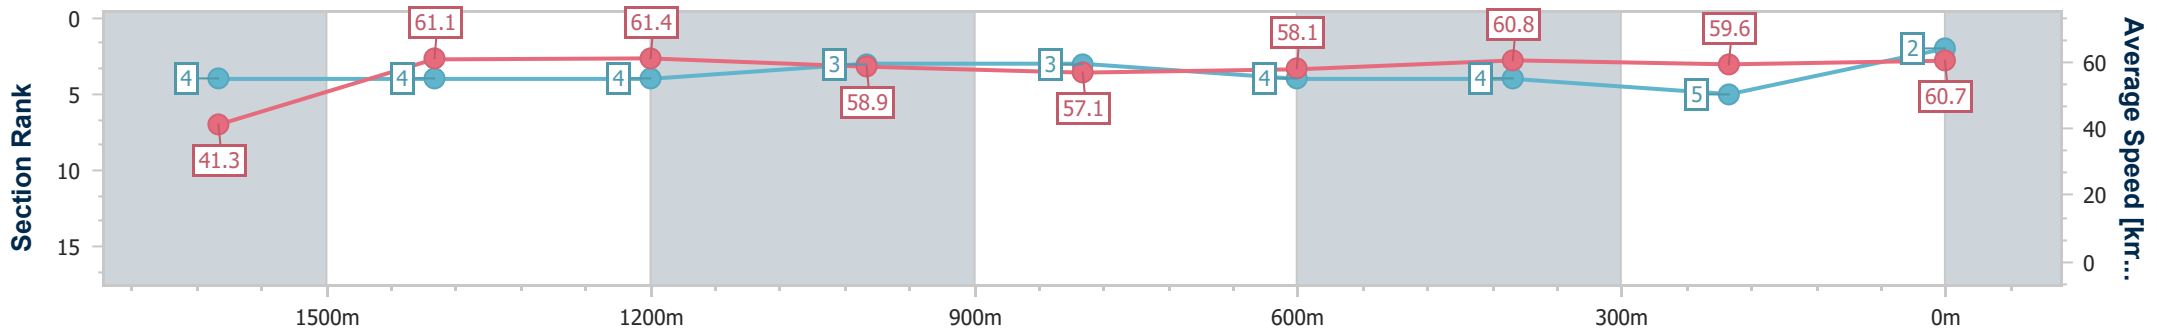

Ipswich QLD Professional

Race 3: BARRIER REEF POOLS Maiden Plate - 1710m

29 December 2023 - 13:53

Track Rating: Soft 5, Weather: Fine, Rail Position: +10m 1600-1200

Section	Overall	1600m	1400m	1200m	1000m	800m	600m	400m	200m
Section Times	1:45.75 [2] (0:09.57)	1:36.18 [4] (0:11.76)	1:24.42 [4] (0:11.65)	1:12.77 [4] (0:12.15)	1:00.62 [3] (0:12.61)	0:48.01 [3] (0:12.35)	0:35.66 [4] (0:11.76)	0:23.90 [4] (0:12.01)	0:11.89 [5] (0:11.89)
Average Speed [km/h]	41.3	61.1	61.4	58.9	57.1	58.1	60.8	59.6	60.7
Top Speed [km/h]	59.6	62.7	62.7	60.0	57.8	61.1	61.9	61.2	61.5
Avg. Dist. to Rail [m]	1.1	1.6	1.8	1.3	0.9	1.0	1.3	1.3	0.4
Avg. Stride Freq. [Hz]	2.3	2.4	2.4	2.3	2.3	2.3	2.4	2.4	2.4
Avg. Stride Length [m]	5.0	7.2	7.2	7.0	6.9	6.9	7.0	7.0	7.0