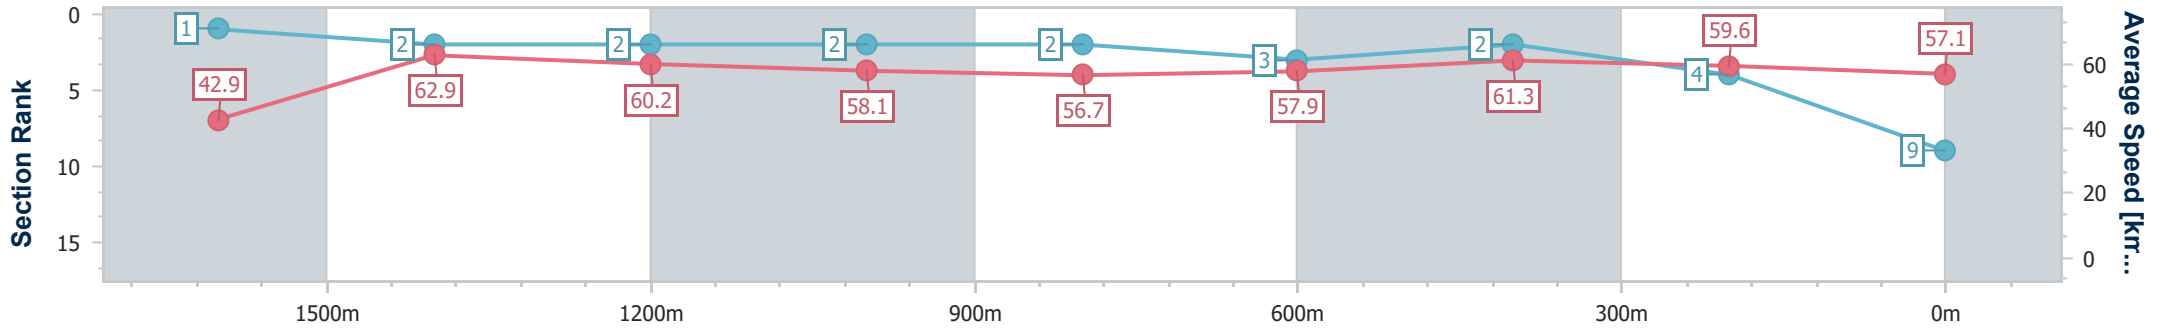

- [] Ranking at each section and finish
- .-.- No data available at this section
- NA No data available

Horse/Jockey Name	Lunarian
Final Rank	9
Fastest Section Time (Section)	0:09.23 (Overall)
Top Speed [km/h] (Section)	64.3 (1600m)
Race State	Finished

Ipswich QLD Professional

Race 3: BARRIER REEF POOLS Maiden Plate - 1710m

29 December 2023 - 13:53

Track Rating: Soft 5, Weather: Fine, Rail Position: +10m 1600-1200

Section	Overall	1600m	1400m	1200m	1000m	800m	600m	400m	200m
Section Times	1:46.45 [9] (0:09.23)	1:37.22 [1] (0:11.47)	1:25.75 [2] (0:11.89)	1:13.86 [2] (0:12.33)	1:01.53 [2] (0:12.72)	0:48.81 [2] (0:12.41)	0:36.40 [3] (0:11.74)	0:24.66 [2] (0:12.05)	0:12.61 [4] (0:12.61)
Average Speed [km/h]	42.9	62.9	60.2	58.1	56.7	57.9	61.3	59.6	57.1
Top Speed [km/h]	62.2	64.3	61.8	59.0	57.5	60.9	62.0	60.7	58.9
Avg. Dist. to Rail [m]	5.9	0.9	1.3	0.7	0.2	0.2	0.3	0.4	0.8
Avg. Stride Freq. [Hz]	2.2	2.4	2.3	2.2	2.2	2.2	2.3	2.3	2.2
Avg. Stride Length [m]	5.5	7.3	7.3	7.3	7.3	7.3	7.4	7.3	7.2