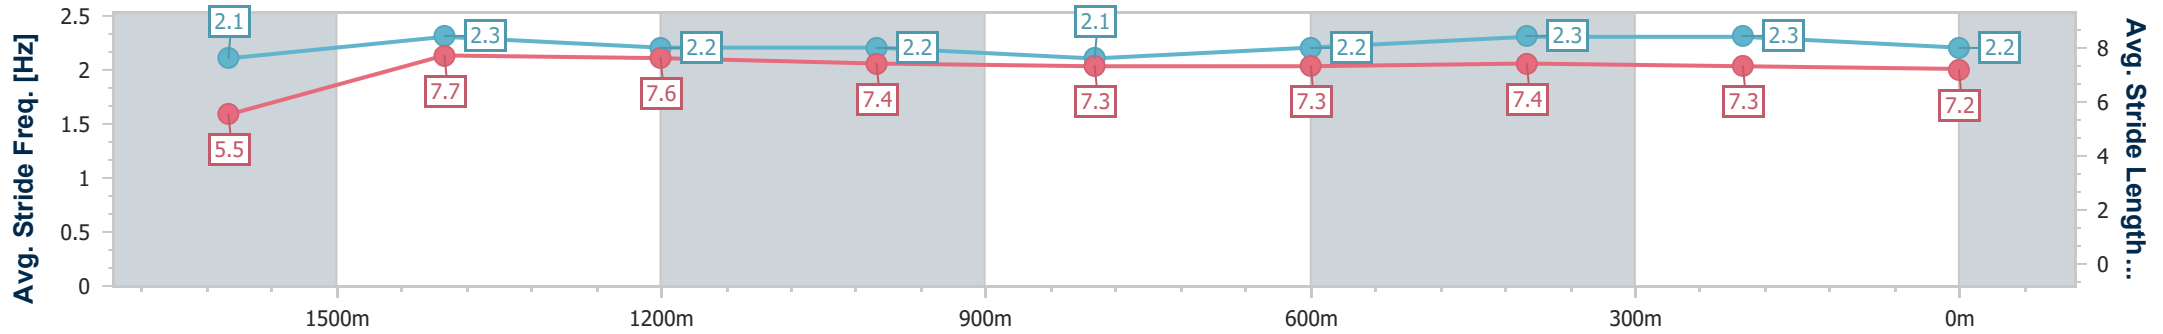

Ipswich QLD Professional

Race 3: BARRIER REEF POOLS Maiden Plate - 1710m

29 December 2023 - 13:53

Track Rating: Soft 5, Weather: Fine, Rail Position: +10m 1600-1200

Section	Overall	1600m	1400m	1200m	1000m	800m	600m	400m	200m
Section Times	1:46.22 [7] (0:09.32)	1:36.90 [2] (0:11.20)	1:25.70 [1] (0:11.94)	1:13.76 [1] (0:12.34)	1:01.42 [1] (0:12.68)	0:48.74 [1] (0:12.40)	0:36.34 [1] (0:11.79)	0:24.55 [1] (0:12.09)	0:12.46 [3] (0:12.46)
Average Speed [km/h]	42.5	64.2	59.8	58.0	56.5	57.9	60.8	59.4	57.7
Top Speed [km/h]	63.1	65.3	61.9	58.8	57.2	60.6	61.7	59.7	58.9
Avg. Dist. to Rail [m]	2.9	1.5	2.0	1.6	1.1	1.2	1.1	1.5	1.1
Avg. Stride Freq. [Hz]	2.1	2.3	2.2	2.2	2.1	2.2	2.3	2.3	2.2
Avg. Stride Length [m]	5.5	7.7	7.6	7.4	7.3	7.3	7.4	7.3	7.2