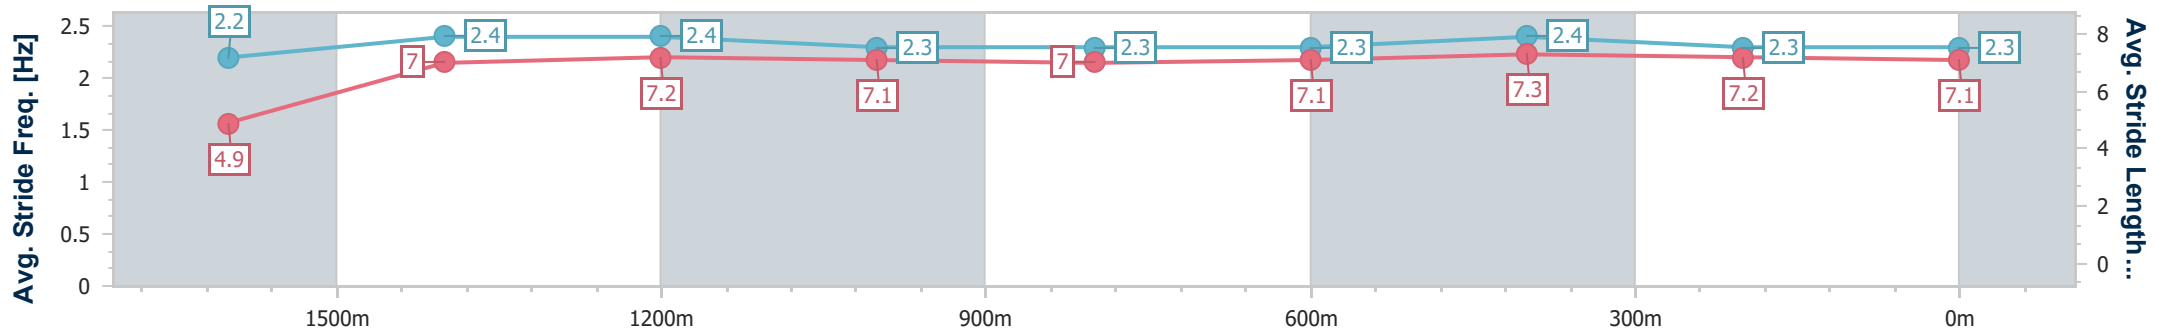

Ipswich QLD Professional

Race 3: BARRIER REEF POOLS Maiden Plate - 1710m

29 December 2023 - 13:53

Track Rating: Soft 5, Weather: Fine, Rail Position: +10m 1600-1200

Section	Overall	1600m	1400m	1200m	1000m	800m	600m	400m	200m
Section Times	1:46.36 [8] (0:09.95)	1:36.41 [6] (0:11.75)	1:24.66 [6] (0:11.70)	1:12.96 [6] (0:12.12)	1:00.84 [6] (0:12.54)	0:48.30 [5] (0:12.37)	0:35.93 [7] (0:11.64)	0:24.29 [8] (0:12.01)	0:12.28 [9] (0:12.28)
Average Speed [km/h]	39.8	61.2	61.1	59.0	57.3	57.9	61.7	59.8	58.8
Top Speed [km/h]	58.0	62.4	62.2	60.0	58.2	60.8	62.3	61.2	59.7
Avg. Dist. to Rail [m]	0.9	1.2	1.5	1.3	0.6	1.0	1.2	0.2	0.4
Avg. Stride Freq. [Hz]	2.2	2.4	2.4	2.3	2.3	2.3	2.4	2.3	2.3
Avg. Stride Length [m]	4.9	7.0	7.2	7.1	7.0	7.1	7.3	7.2	7.1

- [] Ranking at each section and finish
- .-.- No data available at this section
- NA No data available

Horse/Jockey Name	Lunarian
Final Rank	9
Fastest Section Time (Section)	0:09.23 (Overall)
Top Speed [km/h] (Section)	64.3 (1600m)
Race State	Finished