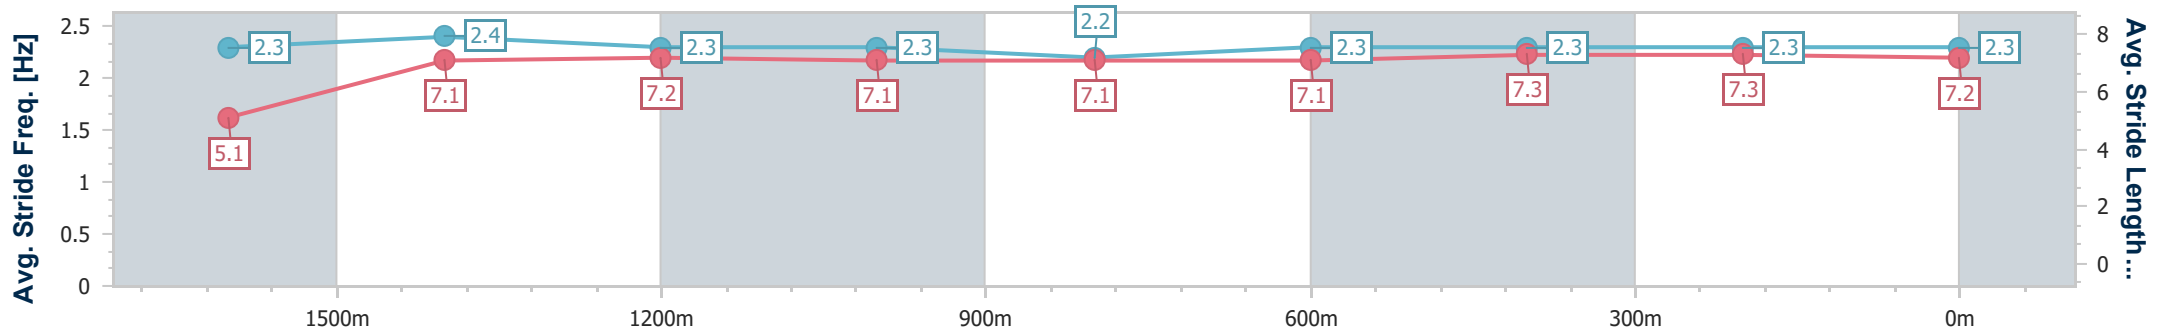

Ipswich QLD Professional

Race 3: BARRIER REEF POOLS Maiden Plate - 1710m

29 December 2023 - 13:53

Track Rating: Soft 5, Weather: Fine, Rail Position: +10m 1600-1200

Section	Overall	1600m	1400m	1200m	1000m	800m	600m	400m	200m
Section Times	1:45.89 [4] (0:09.35)	1:36.54 [3] (0:11.57)	1:24.97 [3] (0:11.90)	1:13.07 [3] (0:12.40)	1:00.67 [4] (0:12.70)	0:47.97 [4] (0:12.36)	0:35.61 [6] (0:11.71)	0:23.90 [6] (0:11.88)	0:12.02 [6] (0:12.02)
Average Speed [km/h]	42.2	62.1	60.5	58.3	56.7	58.1	61.4	61.0	59.9
Top Speed [km/h]	59.9	64.2	62.4	58.9	58.1	59.9	62.6	61.4	60.7
Avg. Dist. to Rail [m]	4.9	0.8	0.4	0.4	0.5	0.3	0.4	1.4	2.1
Avg. Stride Freq. [Hz]	2.3	2.4	2.3	2.3	2.2	2.3	2.3	2.3	2.3
Avg. Stride Length [m]	5.1	7.1	7.2	7.1	7.1	7.1	7.3	7.3	7.2

- [] Ranking at each section and finish
- .-.- No data available at this section
- NA No data available

Horse/Jockey Name	More Success
Final Rank	5
Fastest Section Time (Section)	0:09.95 (Overall)
Top Speed [km/h] (Section)	63.1 (600m)
Race State	Finished