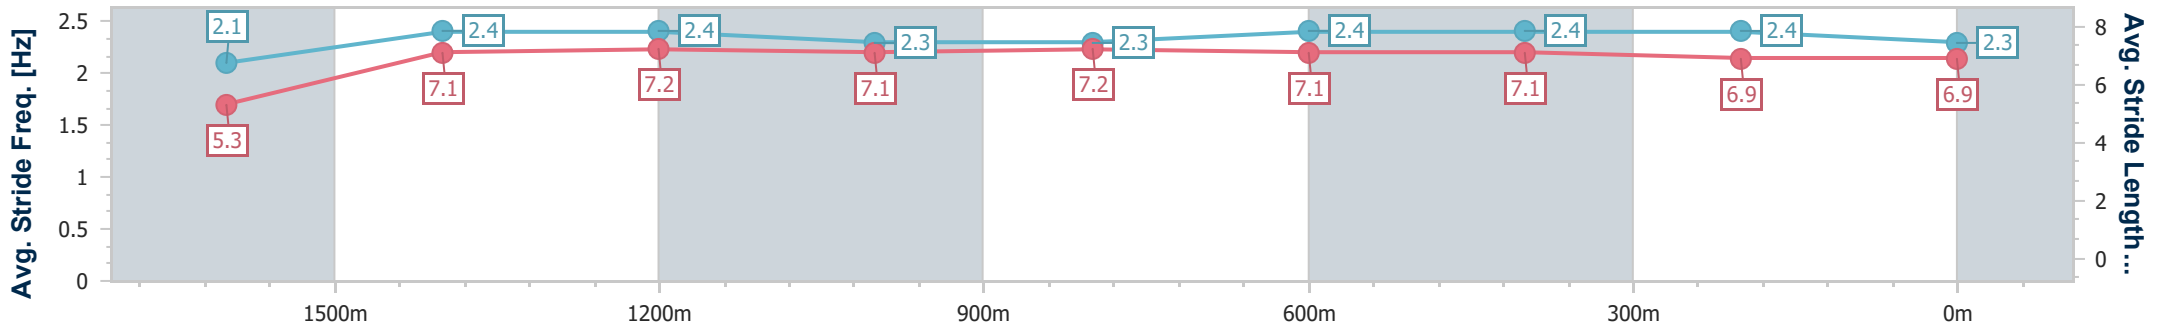

- [] Ranking at each section and finish
- .-.- No data available at this section
- NA No data available

Horse/Jockey Name	Boog's Boy
Final Rank	10
Fastest Section Time (Section)	0:10.08 (Overall)
Top Speed [km/h] (Section)	62.3 (1400m)
Race State	Finished

Ipswich QLD Professional

Race 3: BARRIER REEF POOLS Maiden Plate - 1710m

29 December 2023 - 13:53

Track Rating: Soft 5, Weather: Fine, Rail Position: +10m 1600-1200

Section	Overall	1600m	1400m	1200m	1000m	800m	600m	400m	200m
Section Times	1:46.50 [10] (0:10.08)	1:36.42 [9] (0:11.88)	1:24.54 [8] (0:11.81)	1:12.73 [8] (0:12.28)	1:00.45 [9] (0:12.04)	0:48.41 [6] (0:11.86)	0:36.55 [2] (0:11.85)	0:24.70 [3] (0:12.12)	0:12.58 [7] (0:12.58)
Average Speed [km/h]	39.2	60.7	60.9	58.6	60.1	60.8	60.8	59.7	57.1
Top Speed [km/h]	57.6	61.6	62.3	60.3	61.6	61.8	61.6	61.0	59.3
Avg. Dist. to Rail [m]	7.1	1.6	0.2	0.3	1.1	0.9	0.6	0.7	1.5
Avg. Stride Freq. [Hz]	2.1	2.4	2.4	2.3	2.3	2.4	2.4	2.4	2.3
Avg. Stride Length [m]	5.3	7.1	7.2	7.1	7.2	7.1	7.1	6.9	6.9

- [] Ranking at each section and finish
- .-.- No data available at this section
- NA No data available