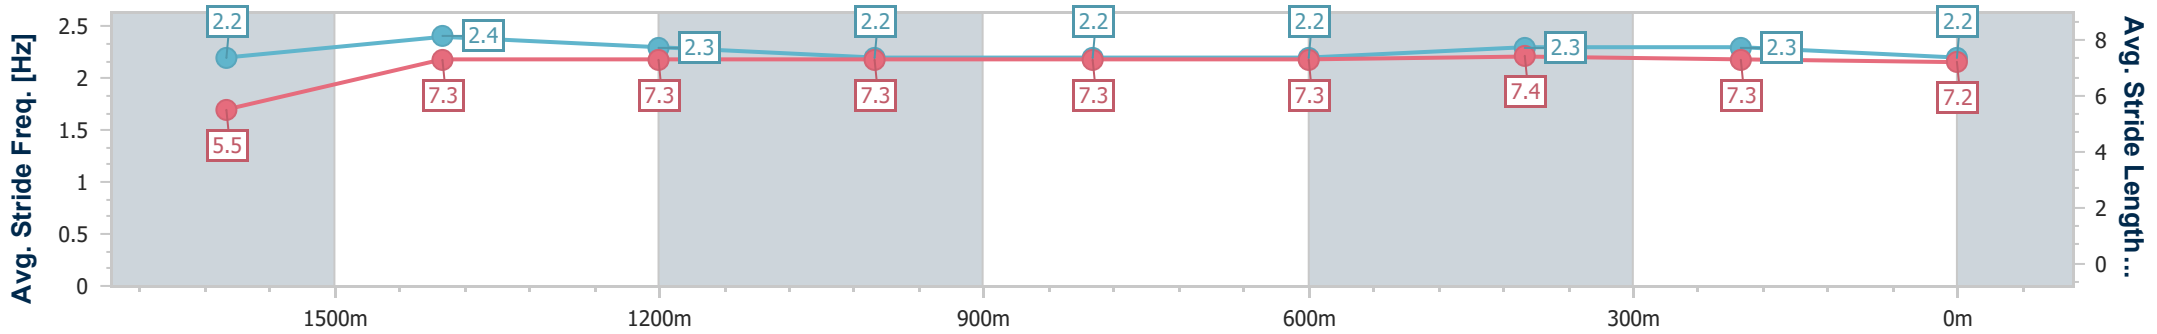

- [] Ranking at each section and finish
- .-.- No data available at this section
- NA No data available

Horse/Jockey Name	Lunarian
Final Rank	9
Fastest Section Time (Section)	0:09.23 (Overall)
Top Speed [km/h] (Section)	64.3 (1600m)
Race State	Finished

Ipswich QLD Professional

Race 3: BARRIER REEF POOLS Maiden Plate - 1710m

29 December 2023 - 13:53

Track Rating: Soft 5, Weather: Fine, Rail Position: +10m 1600-1200

Section	Overall	1600m	1400m	1200m	1000m	800m	600m	400m	200m
Section Times	1:46.45 [9] (0:09.23)	1:37.22 [1] (0:11.47)	1:25.75 [2] (0:11.89)	1:13.86 [2] (0:12.33)	1:01.53 [2] (0:12.72)	0:48.81 [2] (0:12.41)	0:36.40 [3] (0:11.74)	0:24.66 [2] (0:12.05)	0:12.61 [4] (0:12.61)
Average Speed [km/h]	42.9	62.9	60.2	58.1	56.7	57.9	61.3	59.6	57.1
Top Speed [km/h]	62.2	64.3	61.8	59.0	57.5	60.9	62.0	60.7	58.9
Avg. Dist. to Rail [m]	5.9	0.9	1.3	0.7	0.2	0.2	0.3	0.4	0.8
Avg. Stride Freq. [Hz]	2.2	2.4	2.3	2.2	2.2	2.2	2.3	2.3	2.2
Avg. Stride Length [m]	5.5	7.3	7.3	7.3	7.3	7.3	7.4	7.3	7.2