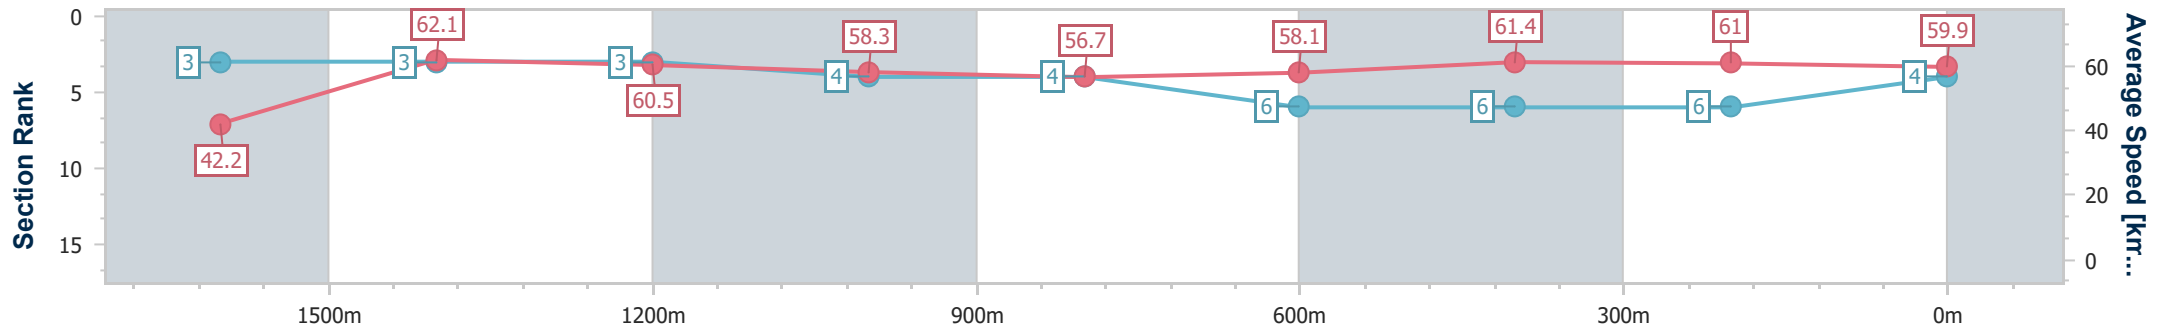

Ipswich QLD Professional

Race 3: BARRIER REEF POOLS Maiden Plate - 1710m

29 December 2023 - 13:53

Track Rating: Soft 5, Weather: Fine, Rail Position: +10m 1600-1200

Section	Overall	1600m	1400m	1200m	1000m	800m	600m	400m	200m
Section Times	1:45.89 [4] (0:09.35)	1:36.54 [3] (0:11.57)	1:24.97 [3] (0:11.90)	1:13.07 [3] (0:12.40)	1:00.67 [4] (0:12.70)	0:47.97 [4] (0:12.36)	0:35.61 [6] (0:11.71)	0:23.90 [6] (0:11.88)	0:12.02 [6] (0:12.02)
Average Speed [km/h]	42.2	62.1	60.5	58.3	56.7	58.1	61.4	61.0	59.9
Top Speed [km/h]	59.9	64.2	62.4	58.9	58.1	59.9	62.6	61.4	60.7
Avg. Dist. to Rail [m]	4.9	0.8	0.4	0.4	0.5	0.3	0.4	1.4	2.1
Avg. Stride Freq. [Hz]	2.3	2.4	2.3	2.3	2.2	2.3	2.3	2.3	2.3
Avg. Stride Length [m]	5.1	7.1	7.2	7.1	7.1	7.1	7.3	7.3	7.2

- [] Ranking at each section and finish
- .-.- No data available at this section
- NA No data available

Horse/Jockey Name	More Success
Final Rank	5
Fastest Section Time (Section)	0:09.95 (Overall)
Top Speed [km/h] (Section)	63.1 (600m)
Race State	Finished