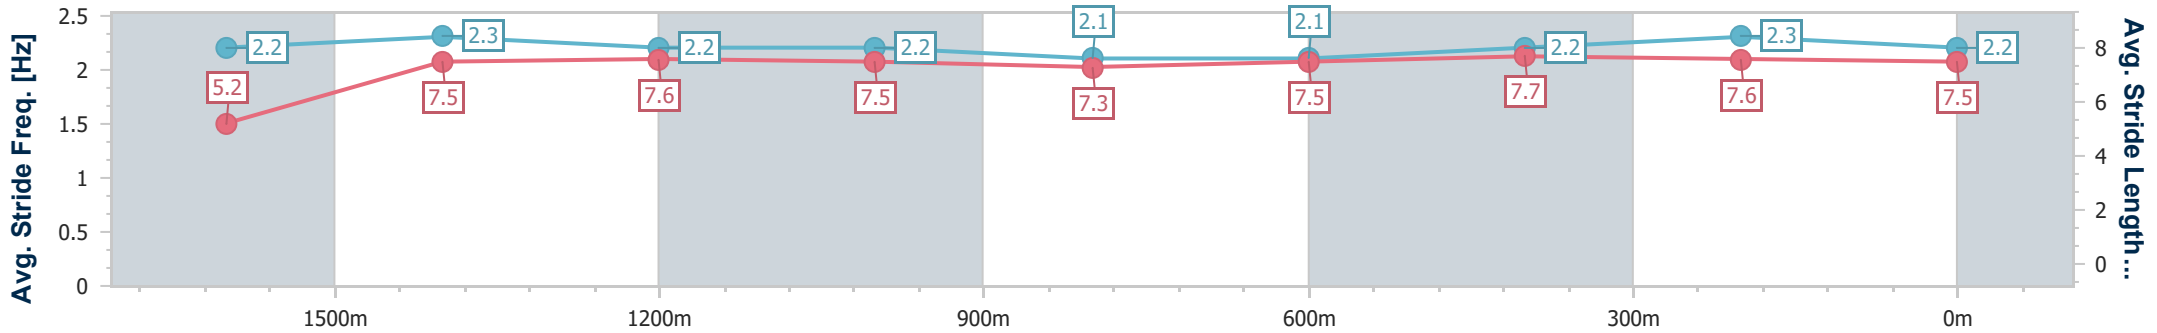

Ipswich QLD Professional

Race 3: BARRIER REEF POOLS Maiden Plate - 1710m

29 December 2023 - 13:53

Track Rating: Soft 5, Weather: Fine, Rail Position: +10m 1600-1200

Section	Overall	1600m	1400m	1200m	1000m	800m	600m	400m	200m
Section Times	1:45.47 [1] (0:09.66)	1:35.81 [5] (0:11.74)	1:24.07 [5] (0:11.75)	1:12.32 [5] (0:12.27)	1:00.05 [5] (0:12.69)	0:47.36 [7] (0:12.38)	0:34.98 [8] (0:11.55)	0:23.43 [7] (0:11.63)	0:11.80 [2] (0:11.80)
Average Speed [km/h]	41.0	61.4	61.2	58.5	56.8	58.3	62.4	62.2	61.0
Top Speed [km/h]	58.3	62.9	62.4	59.7	58.3	60.9	63.2	63.7	62.6
Avg. Dist. to Rail [m]	2.2	0.5	0.5	0.2	0.3	0.4	0.5	2.4	3.8
Avg. Stride Freq. [Hz]	2.2	2.3	2.2	2.2	2.1	2.1	2.2	2.3	2.2
Avg. Stride Length [m]	5.2	7.5	7.6	7.5	7.3	7.5	7.7	7.6	7.5