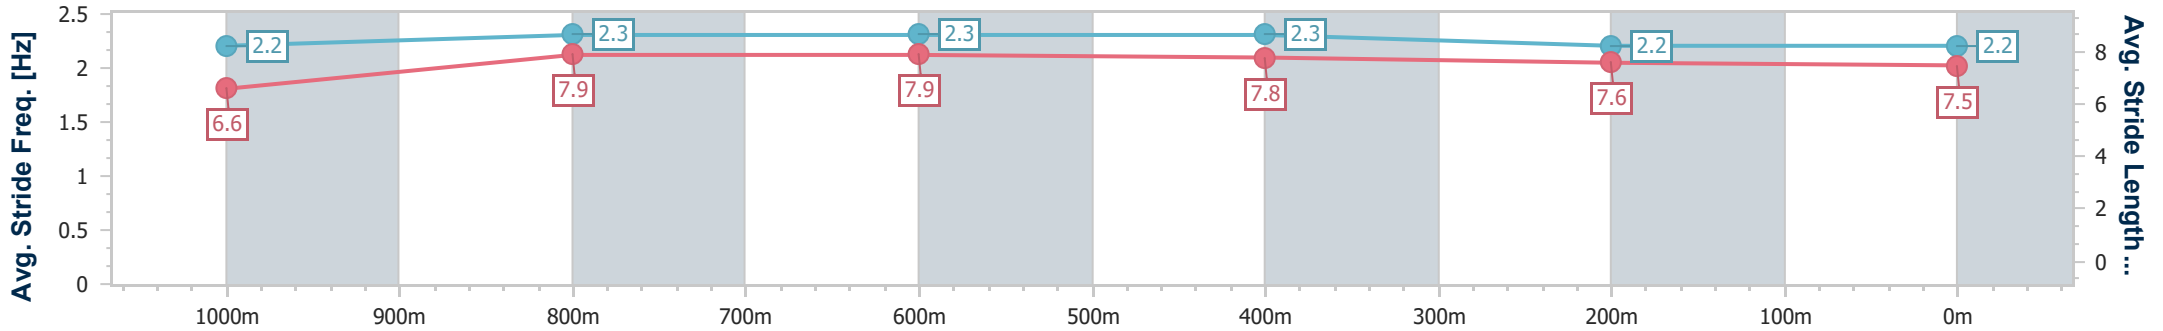

Horse/Jockey Name	Northern Pride
Final Rank	2
Fastest Section Time (Section)	0:10.73 (1000m)
Top Speed [km/h] (Section)	70.1 (800m)
Race State	Finished

Ladbrokes Cannon Park QLD Professional
Race 6: CORAL COAST CATERING RATINGS BAND 0 - 65
Handicap - 1250m

28 January 2024 - 16:45

Track Rating: Good 4, Weather: Fine, Rail Position: True

Section	Overall	1000m	800m	600m	400m	200m
Section Times	1:13.89 [2] (0:16.85)	0:57.04 [9] (0:10.73)	0:46.31 [9] (0:10.89)	0:35.42 [9] (0:11.33)	0:24.09 [7] (0:11.79)	0:12.30 [5] (0:12.30)
Average Speed [km/h]	53.1	66.5	66.2	63.8	61.5	58.4
Top Speed [km/h]	67.2	67.8	70.1	65.8	62.2	60.2
Avg. Dist. to Rail [m]	1.8	1.6	0.3	1.2	2.3	3.5
Avg. Stride Freq. [Hz]	2.2	2.3	2.3	2.3	2.2	2.2
Avg. Stride Length [m]	6.6	7.9	7.9	7.8	7.6	7.5

- [ ] Ranking at each section and finish
- -.-.- No data available at this section
- NA No data available