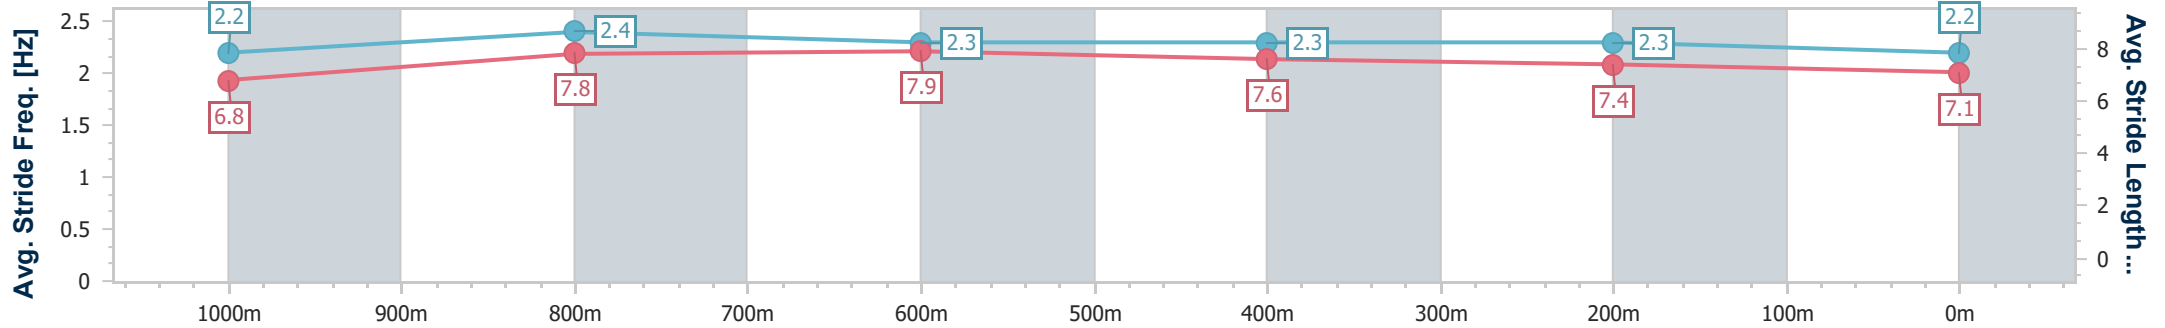

Horse/Jockey Name	Counter Command
Final Rank	1
Fastest Section Time (Section)	0:10.83 (1000m)
Top Speed [km/h] (Section)	68.5 (Overall)
Race State	Finished

Ladbrokes Cannon Park QLD Professional
Race 6: CORAL COAST CATERING RATINGS BAND 0 - 65
Handicap - 1250m

28 January 2024 - 16:45

Track Rating: Good 4, Weather: Fine, Rail Position: True

Section	Overall	1000m	800m	600m	400m	200m
Section Times	1:13.80 [1] (0:16.14)	0:57.66 [6] (0:10.83)	0:46.83 [5] (0:11.04)	0:35.79 [5] (0:11.53)	0:24.26 [4] (0:11.77)	0:12.49 [2] (0:12.49)
Average Speed [km/h]	55.6	65.9	65.2	62.5	61.2	57.7
Top Speed [km/h]	68.5	67.6	66.0	65.0	62.3	59.7
Avg. Dist. to Rail [m]	3.2	1.4	0.8	0.7	1.5	3.5
Avg. Stride Freq. [Hz]	2.2	2.4	2.3	2.3	2.3	2.2
Avg. Stride Length [m]	6.8	7.8	7.9	7.6	7.4	7.1

- [ ] Ranking at each section and finish
- -.-.- No data available at this section
- NA No data available