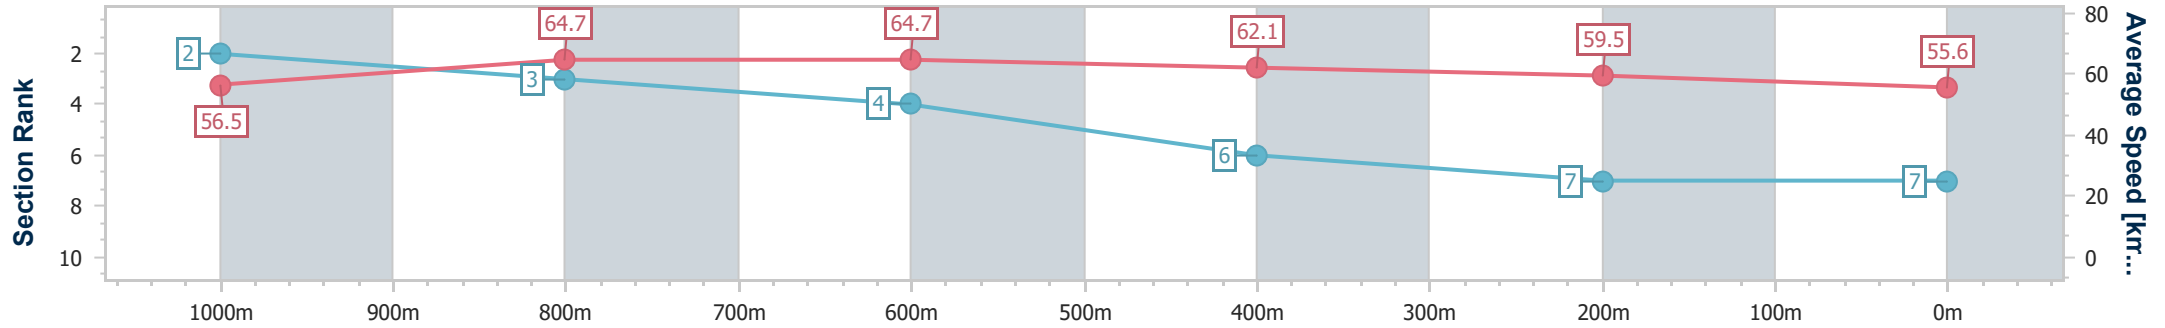

Horse/Jockey Name	Tioga Pass
Final Rank	7
Fastest Section Time (Section)	0:10.98 (1000m)
Top Speed [km/h] (Section)	67.7 (Overall)
Race State	Finished

Ladbrokes Cannon Park QLD Professional
Race 6: CORAL COAST CATERING RATINGS BAND 0 - 65
Handicap - 1250m

28 January 2024 - 16:45

Track Rating: Good 4, Weather: Fine, Rail Position: True

Section	Overall	1000m	800m	600m	400m	200m
Section Times	1:14.66 [7] (0:15.79)	0:58.87 [2] (0:10.98)	0:47.89 [3] (0:11.10)	0:36.79 [4] (0:11.71)	0:25.08 [6] (0:12.13)	0:12.95 [7] (0:12.95)
Average Speed [km/h]	56.5	64.7	64.7	62.1	59.5	55.6
Top Speed [km/h]	67.7	66.8	66.5	63.3	60.6	58.1
Avg. Dist. to Rail [m]	2.8	2.0	1.1	1.1	2.1	4.9
Avg. Stride Freq. [Hz]	2.3	2.4	2.3	2.3	2.3	2.2
Avg. Stride Length [m]	6.7	7.5	7.8	7.4	7.3	7.0

- [ ] Ranking at each section and finish
- -.-.- No data available at this section
- NA No data available