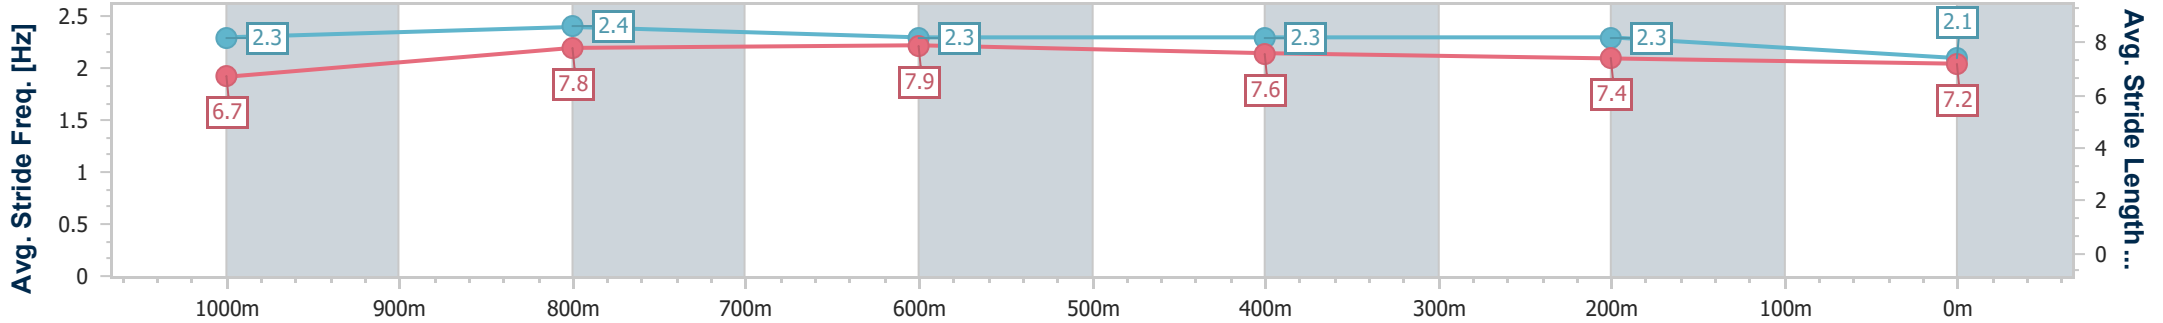

28 January 2024 - 16:45
 Track Rating: Good 4, Weather: Fine, Rail Position: True

Section	Overall	1000m	800m	600m	400m	200m
Section Times	1:14.25 [4] (0:15.92)	0:58.33 [4] (0:10.88)	0:47.45 [4] (0:10.76)	0:36.69 [1] (0:11.66)	0:25.03 [1] (0:12.05)	0:12.98 [1] (0:12.98)
Average Speed [km/h]	56.5	66.0	67.1	62.4	60.3	55.6
Top Speed [km/h]	67.6	67.5	67.9	65.9	61.2	58.3
Avg. Dist. to Rail [m]	1.5	1.1	3.1	2.4	3.9	6.2
Avg. Stride Freq. [Hz]	2.3	2.4	2.3	2.3	2.3	2.1
Avg. Stride Length [m]	6.7	7.8	7.9	7.6	7.4	7.2