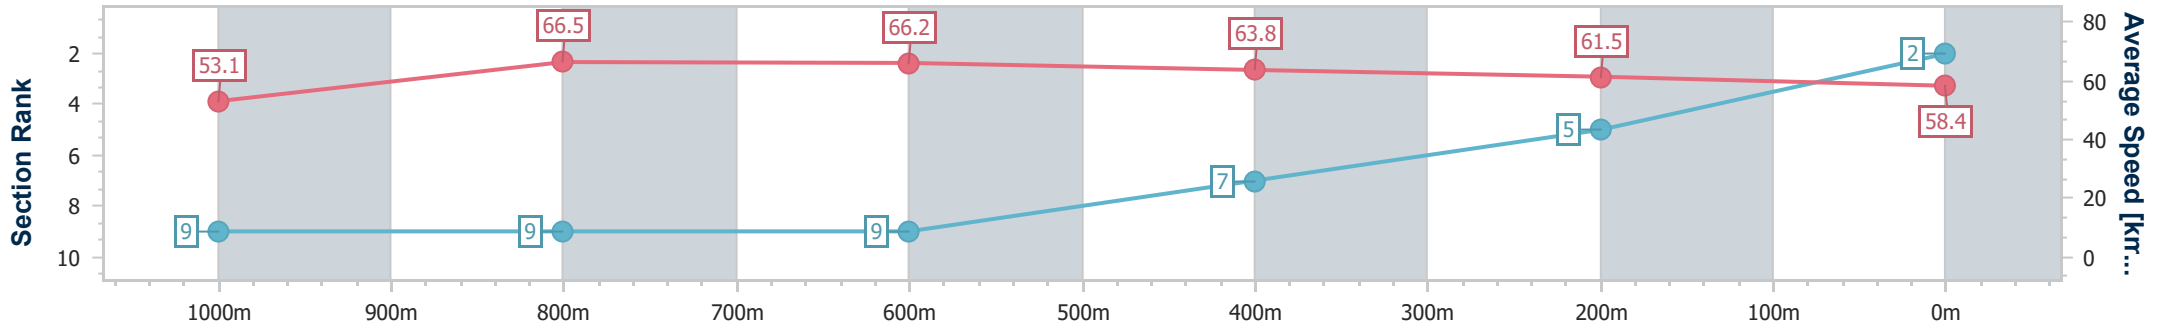

Horse/Jockey Name	Northern Pride
Final Rank	2
Fastest Section Time (Section)	0:10.73 (1000m)
Top Speed [km/h] (Section)	70.1 (800m)
Race State	Finished

Ladbrokes Cannon Park QLD Professional
Race 6: CORAL COAST CATERING RATINGS BAND 0 - 65
Handicap - 1250m

28 January 2024 - 16:45

Track Rating: Good 4, Weather: Fine, Rail Position: True

Section	Overall	1000m	800m	600m	400m	200m
Section Times	1:13.89 [2] (0:16.85)	0:57.04 [9] (0:10.73)	0:46.31 [9] (0:10.89)	0:35.42 [9] (0:11.33)	0:24.09 [7] (0:11.79)	0:12.30 [5] (0:12.30)
Average Speed [km/h]	53.1	66.5	66.2	63.8	61.5	58.4
Top Speed [km/h]	67.2	67.8	70.1	65.8	62.2	60.2
Avg. Dist. to Rail [m]	1.8	1.6	0.3	1.2	2.3	3.5
Avg. Stride Freq. [Hz]	2.2	2.3	2.3	2.3	2.2	2.2
Avg. Stride Length [m]	6.6	7.9	7.9	7.8	7.6	7.5

- [ ] Ranking at each section and finish
- -.-.- No data available at this section
- NA No data available