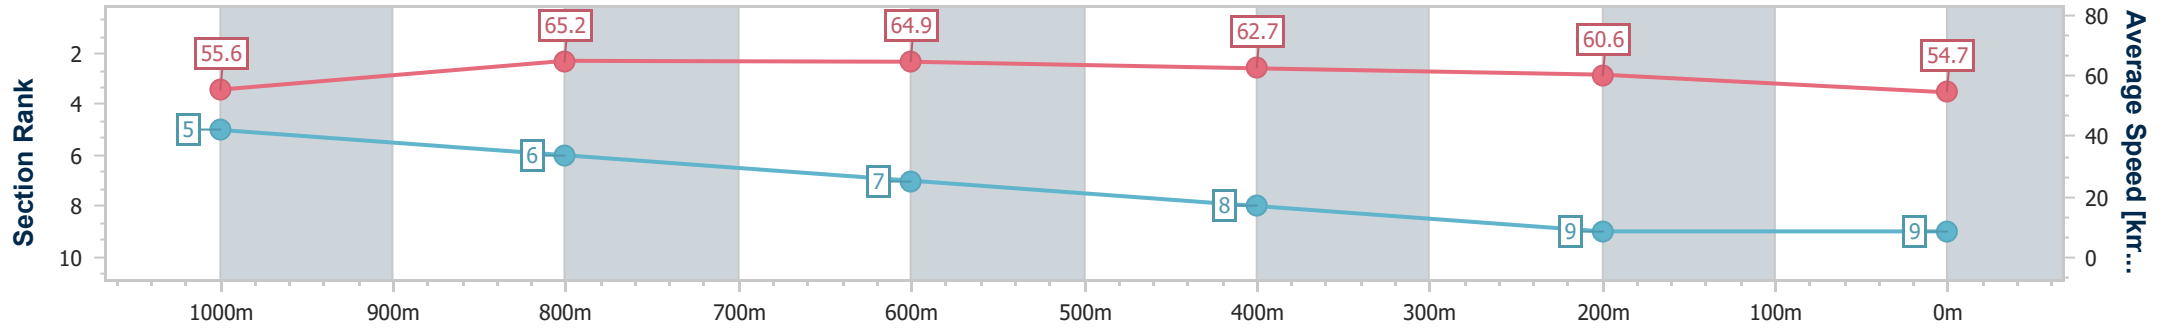

Horse/Jockey Name	Hokolesqua
Final Rank	9
Fastest Section Time (Section)	0:11.00 (1000m)
Top Speed [km/h] (Section)	68.3 (1000m)
Race State	Finished

Ladbrokes Cannon Park QLD Professional
Race 6: CORAL COAST CATERING RATINGS BAND 0 - 65
Handicap - 1250m

28 January 2024 - 16:45

Track Rating: Good 4, Weather: Fine, Rail Position: True

Section	Overall	1000m	800m	600m	400m	200m
Section Times	1:14.98 [9] (0:16.11)	0:58.87 [5] (0:11.00)	0:47.87 [6] (0:11.06)	0:36.81 [7] (0:11.66)	0:25.15 [8] (0:12.02)	0:13.13 [9] (0:13.13)
Average Speed [km/h]	55.6	65.2	64.9	62.7	60.6	54.7
Top Speed [km/h]	68.2	68.3	66.5	65.1	63.5	58.0
Avg. Dist. to Rail [m]	2.1	1.0	1.5	2.3	4.6	8.0
Avg. Stride Freq. [Hz]	2.2	2.4	2.4	2.4	2.4	2.3
Avg. Stride Length [m]	6.9	7.6	7.6	7.4	7.1	6.7

- [ ] Ranking at each section and finish
- -.-.- No data available at this section
- NA No data available