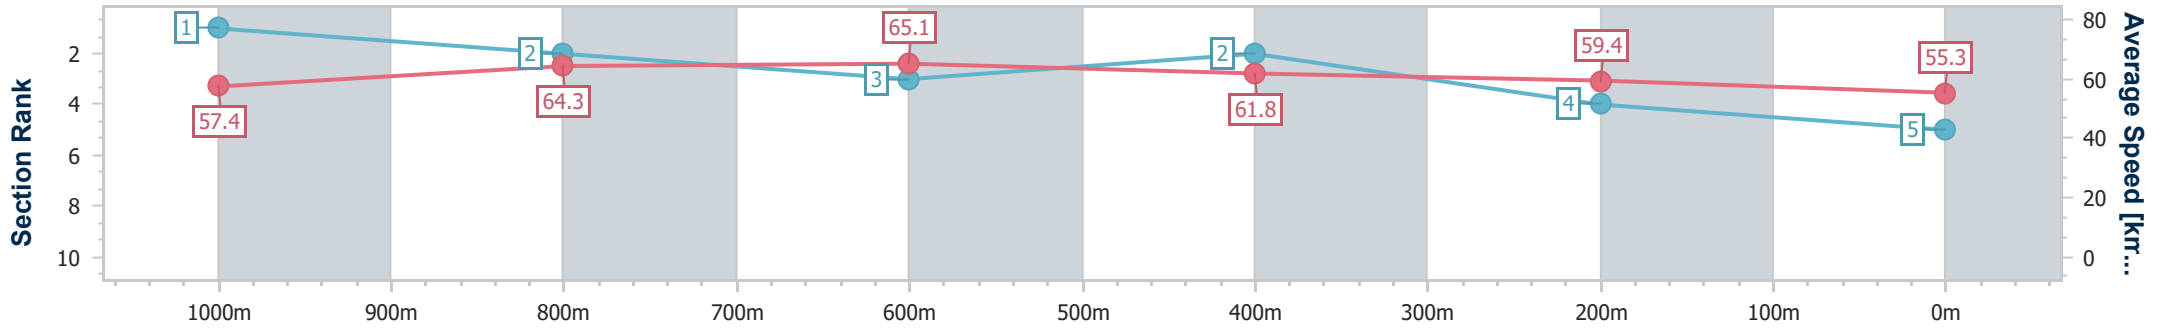

Horse/Jockey Name	Rose Of Athens
Final Rank	5
Fastest Section Time (Section)	0:11.03 (1000m)
Top Speed [km/h] (Section)	69.2 (Overall)
Race State	Finished

Ladbrokes Cannon Park QLD Professional
Race 6: CORAL COAST CATERING RATINGS BAND 0 - 65
Handicap - 1250m

28 January 2024 - 16:45

Track Rating: Good 4, Weather: Fine, Rail Position: True

Section	Overall	1000m	800m	600m	400m	200m
Section Times	1:14.58 [5] (0:15.60)	0:58.98 [1] (0:11.03)	0:47.95 [2] (0:11.06)	0:36.89 [3] (0:11.72)	0:25.17 [2] (0:12.15)	0:13.02 [4] (0:13.02)
Average Speed [km/h]	57.4	64.3	65.1	61.8	59.4	55.3
Top Speed [km/h]	69.2	66.5	66.6	67.8	60.4	57.9
Avg. Dist. to Rail [m]	4.5	2.2	0.6	1.3	1.4	2.8
Avg. Stride Freq. [Hz]	2.4	2.4	2.4	2.4	2.3	2.2
Avg. Stride Length [m]	6.7	7.5	7.5	7.2	7.1	6.9

- [ ] Ranking at each section and finish
- -.-.- No data available at this section
- NA No data available