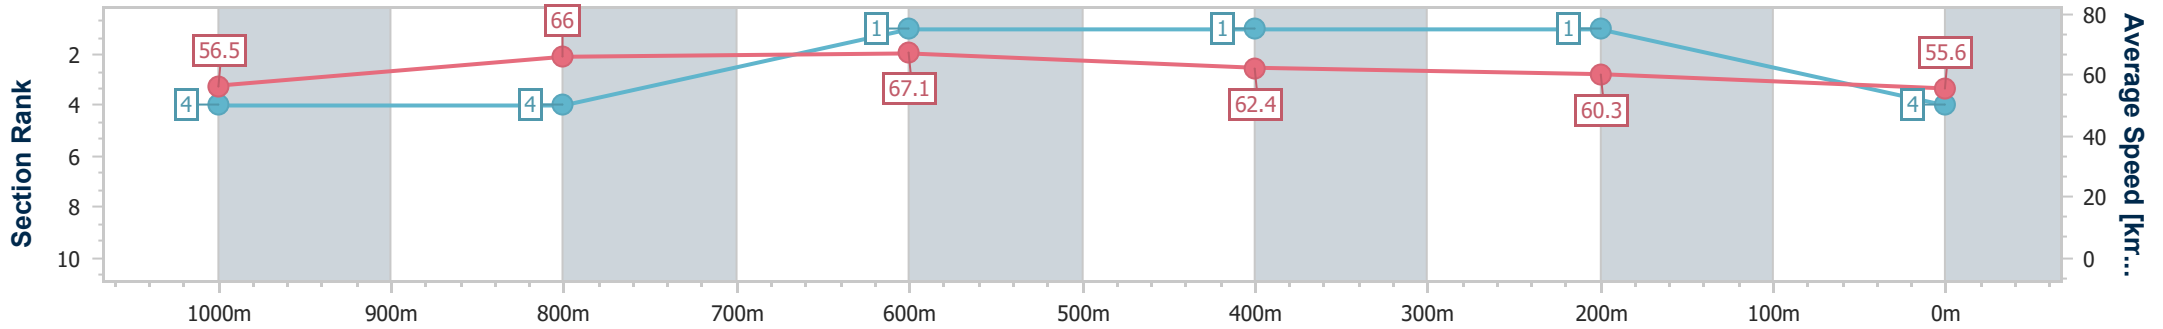

28 January 2024 - 16:45
 Track Rating: Good 4, Weather: Fine, Rail Position: True

Section	Overall	1000m	800m	600m	400m	200m
Section Times	1:14.25 [4] (0:15.92)	0:58.33 [4] (0:10.88)	0:47.45 [4] (0:10.76)	0:36.69 [1] (0:11.66)	0:25.03 [1] (0:12.05)	0:12.98 [1] (0:12.98)
Average Speed [km/h]	56.5	66.0	67.1	62.4	60.3	55.6
Top Speed [km/h]	67.6	67.5	67.9	65.9	61.2	58.3
Avg. Dist. to Rail [m]	1.5	1.1	3.1	2.4	3.9	6.2
Avg. Stride Freq. [Hz]	2.3	2.4	2.3	2.3	2.3	2.1
Avg. Stride Length [m]	6.7	7.8	7.9	7.6	7.4	7.2