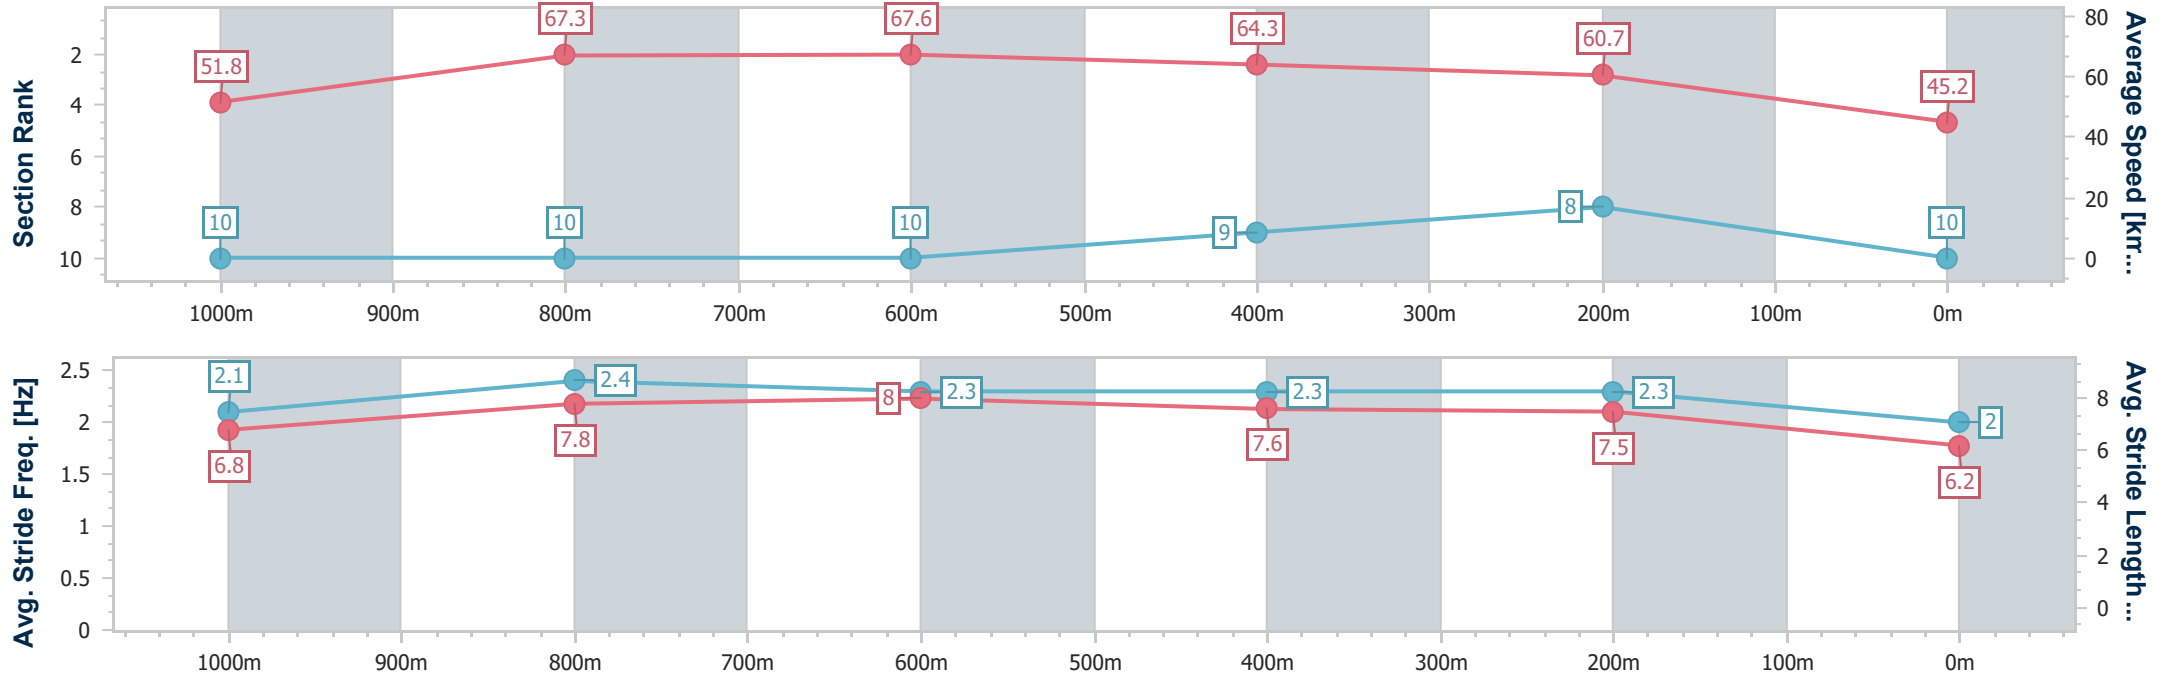

Ladbrokes Cannon Park QLD Professional
 Race 6: CORAL COAST CATERING RATINGS BAND 0 - 65
 Handicap - 1250m

28 January 2024 - 16:45

Track Rating: Good 4, Weather: Fine, Rail Position: True

Section	Overall	1000m	800m	600m	400m	200m
Section Times	1:14.98 [9] (0:16.11)	0:58.87 [5] (0:11.00)	0:47.87 [6] (0:11.06)	0:36.81 [7] (0:11.66)	0:25.15 [8] (0:12.02)	0:13.13 [9] (0:13.13)
Average Speed [km/h]	55.6	65.2	64.9	62.7	60.6	54.7
Top Speed [km/h]	68.2	68.3	66.5	65.1	63.5	58.0
Avg. Dist. to Rail [m]	2.1	1.0	1.5	2.3	4.6	8.0
Avg. Stride Freq. [Hz]	2.2	2.4	2.4	2.4	2.4	2.3
Avg. Stride Length [m]	6.9	7.6	7.6	7.4	7.1	6.7

- [] Ranking at each section and finish
- .-.- No data available at this section
- NA No data available

Horse/Jockey Name	Belle Adele
Final Rank	10
Fastest Section Time (Section)	0:10.66 (1000m)
Top Speed [km/h] (Section)	68.5 (800m)
Race State	Finished

Ladbrokes Cannon Park QLD Professional
 Race 6: CORAL COAST CATERING RATINGS BAND 0 - 65
 Handicap - 1250m

28 January 2024 - 16:45

Track Rating: Good 4, Weather: Fine, Rail Position: True

Section	Overall	1000m	800m	600m	400m	200m
Section Times	1:17.75 [10] (0:17.24)	1:00.51 [10] (0:10.66)	0:49.85 [10] (0:10.67)	0:39.18 [10] (0:11.28)	0:27.90 [9] (0:11.95)	0:15.95 [8] (0:15.95)
Average Speed [km/h]	51.8	67.3	67.6	64.3	60.7	45.2
Top Speed [km/h]	67.9	67.8	68.5	67.0	61.6	59.4
Avg. Dist. to Rail [m]	1.7	1.2	1.6	1.9	3.0	4.9
Avg. Stride Freq. [Hz]	2.1	2.4	2.3	2.3	2.3	2.0
Avg. Stride Length [m]	6.8	7.8	8.0	7.6	7.5	6.2

- [] Ranking at each section and finish
- .-.- No data available at this section
- NA No data available