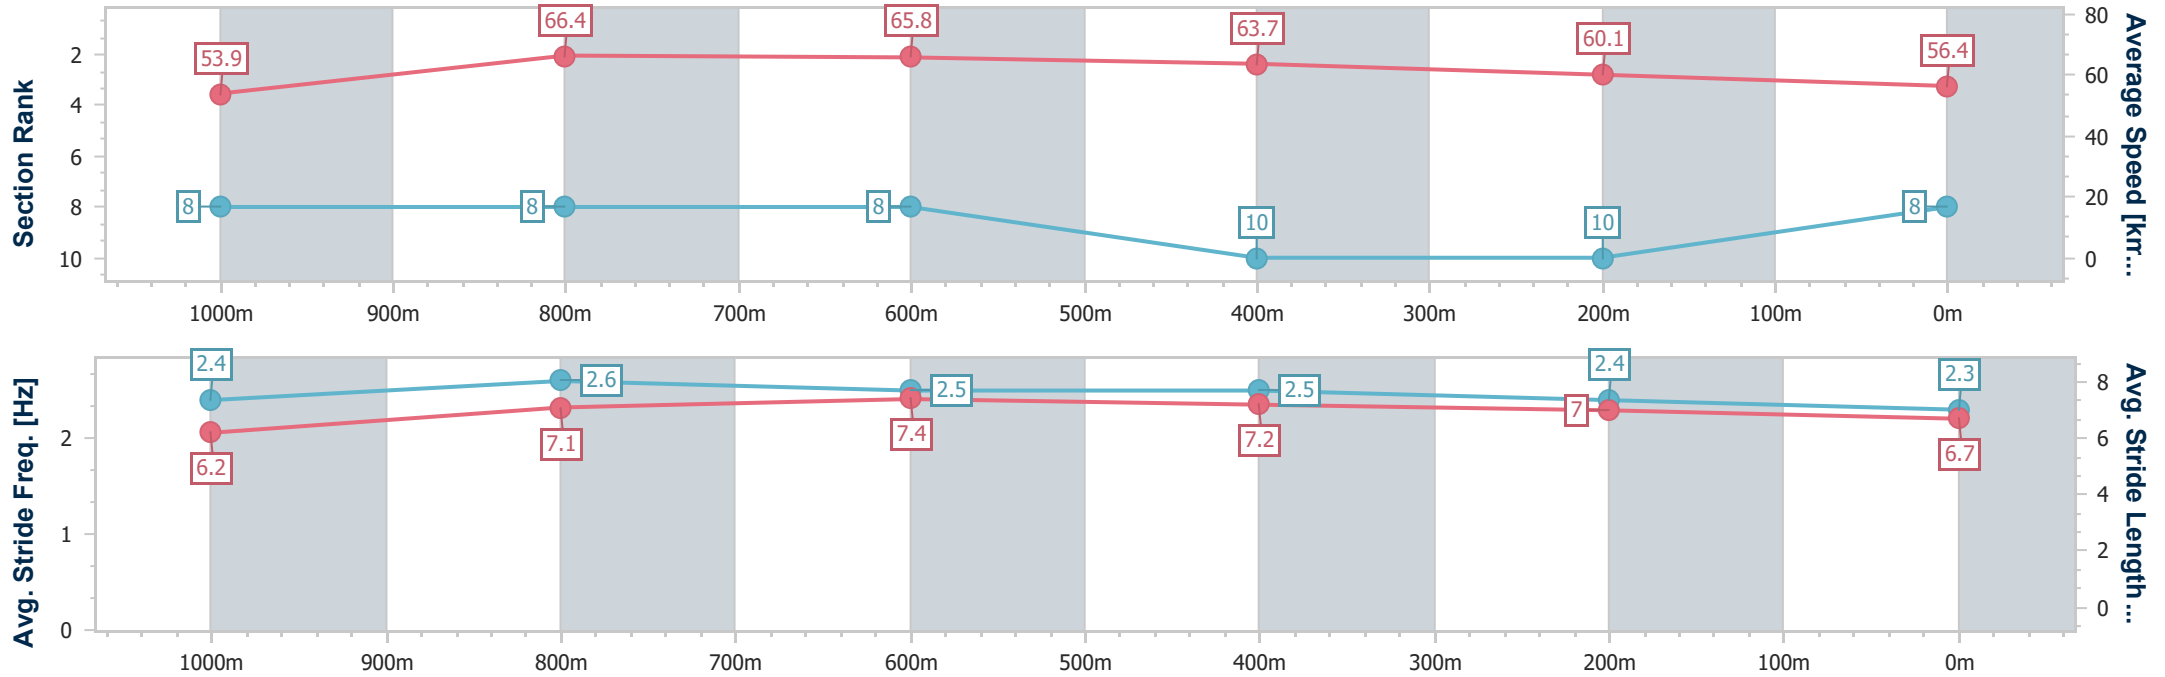

Ladbrokes Cannon Park QLD Professional
 Race 6: CORAL COAST CATERING RATINGS BAND 0 - 65
 Handicap - 1250m

28 January 2024 - 16:45

Track Rating: Good 4, Weather: Fine, Rail Position: True

Section	Overall	1000m	800m	600m	400m	200m
Section Times	1:14.66 [7] (0:15.79)	0:58.87 [2] (0:10.98)	0:47.89 [3] (0:11.10)	0:36.79 [4] (0:11.71)	0:25.08 [6] (0:12.13)	0:12.95 [7] (0:12.95)
Average Speed [km/h]	56.5	64.7	64.7	62.1	59.5	55.6
Top Speed [km/h]	67.7	66.8	66.5	63.3	60.6	58.1
Avg. Dist. to Rail [m]	2.8	2.0	1.1	1.1	2.1	4.9
Avg. Stride Freq. [Hz]	2.3	2.4	2.3	2.3	2.3	2.2
Avg. Stride Length [m]	6.7	7.5	7.8	7.4	7.3	7.0

- [] Ranking at each section and finish
- .-.- No data available at this section
- NA No data available

Horse/Jockey Name	Tavistee
Final Rank	8
Fastest Section Time (Section)	0:10.85 (1000m)
Top Speed [km/h] (Section)	68.0 (Overall)
Race State	Finished

Ladbrokes Cannon Park QLD Professional
Race 6: CORAL COAST CATERING RATINGS BAND 0 - 65
Handicap - 1250m

28 January 2024 - 16:45

Track Rating: Good 4, Weather: Fine, Rail Position: True

Section	Overall	1000m	800m	600m	400m	200m
Section Times	1:14.90 [8] (0:16.66)	0:58.24 [8] (0:10.85)	0:47.39 [8] (0:10.94)	0:36.45 [8] (0:11.53)	0:24.92 [10] (0:12.13)	0:12.79 [10] (0:12.79)
Average Speed [km/h]	53.9	66.4	65.8	63.7	60.1	56.4
Top Speed [km/h]	68.0	68.0	66.2	65.8	61.4	59.6
Avg. Dist. to Rail [m]	2.6	0.8	2.2	3.2	6.0	6.9
Avg. Stride Freq. [Hz]	2.4	2.6	2.5	2.5	2.4	2.3
Avg. Stride Length [m]	6.2	7.1	7.4	7.2	7.0	6.7