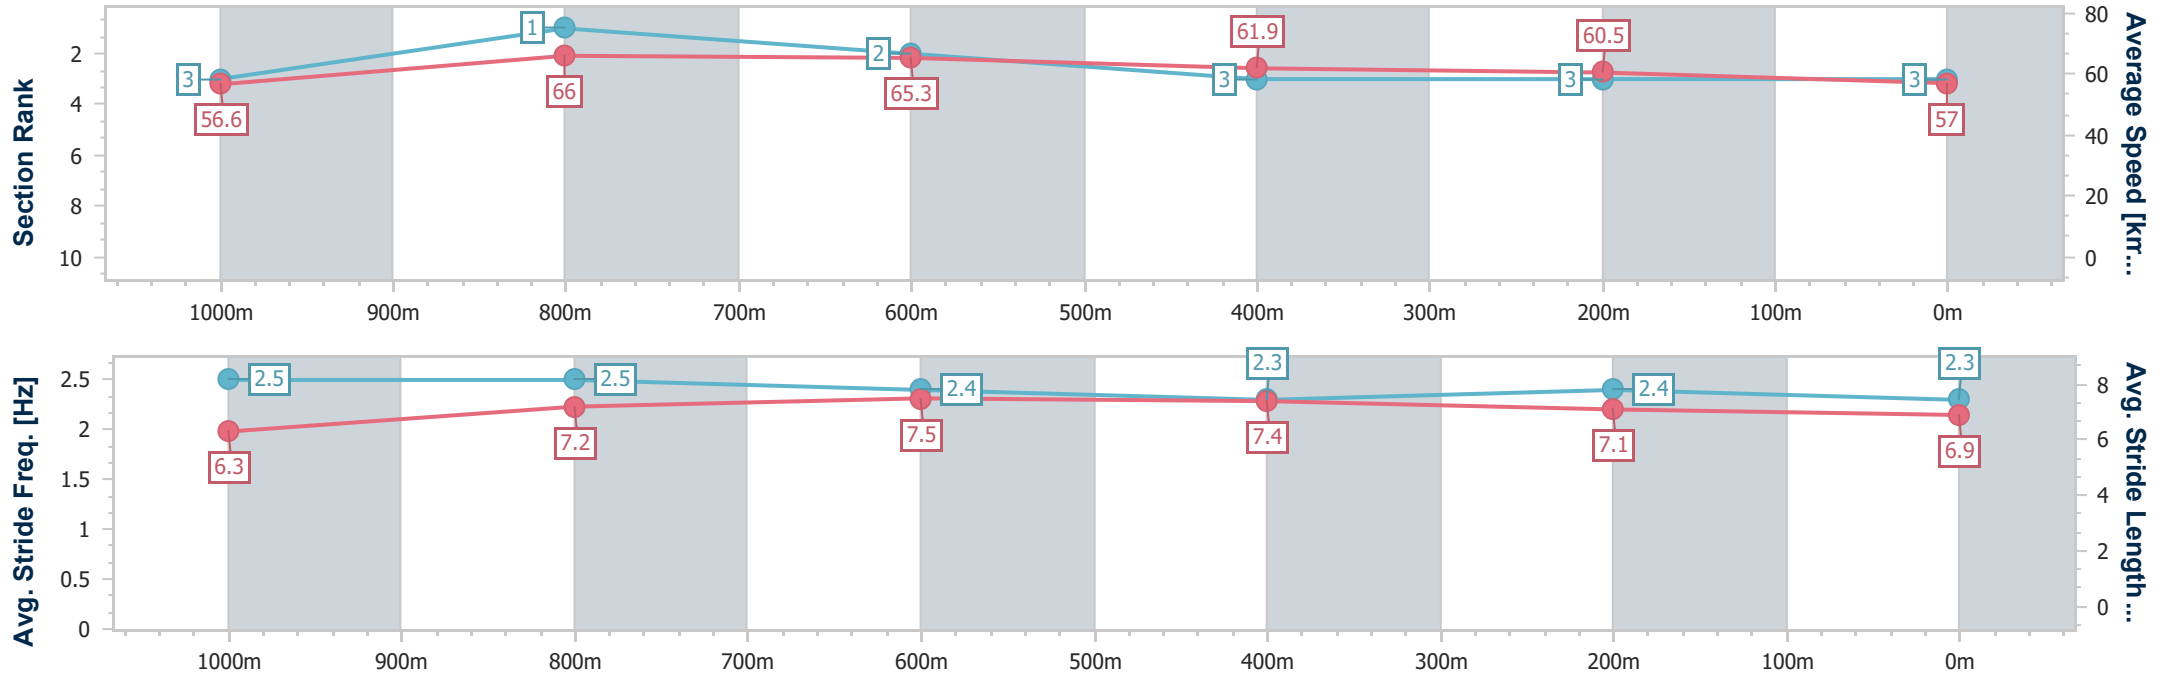

Horse/Jockey Name	Strategist
Final Rank	3
Fastest Section Time (Section)	0:10.75 (1000m)
Top Speed [km/h] (Section)	67.4 (Overall)
Race State	Finished

Ladbrokes Cannon Park QLD Professional
Race 6: CORAL COAST CATERING RATINGS BAND 0 - 65
Handicap - 1250m

28 January 2024 - 16:45

Track Rating: Good 4, Weather: Fine, Rail Position: True

Section	Overall	1000m	800m	600m	400m	200m
Section Times	1:14.09 [3] (0:15.84)	0:58.25 [3] (0:10.75)	0:47.50 [1] (0:11.08)	0:36.42 [2] (0:11.75)	0:24.67 [3] (0:12.04)	0:12.63 [3] (0:12.63)
Average Speed [km/h]	56.6	66.0	65.3	61.9	60.5	57.0
Top Speed [km/h]	67.4	67.1	66.0	64.1	61.1	58.8
Avg. Dist. to Rail [m]	0.8	1.4	1.2	2.1	4.5	7.9
Avg. Stride Freq. [Hz]	2.5	2.5	2.4	2.3	2.4	2.3
Avg. Stride Length [m]	6.3	7.2	7.5	7.4	7.1	6.9