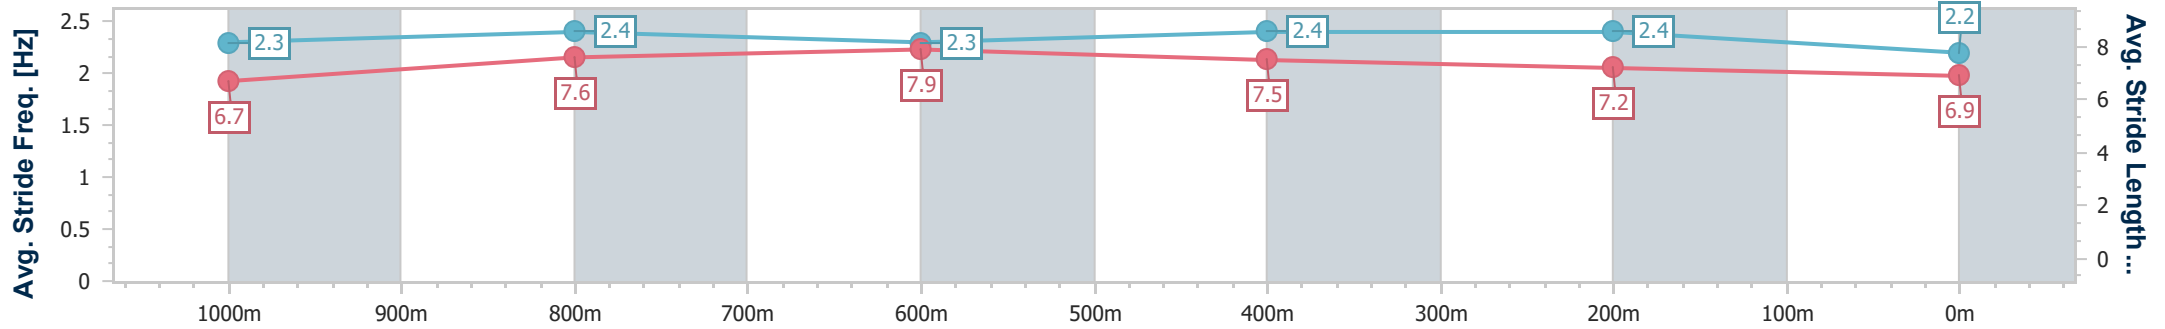

Horse/Jockey Name	Starfilly
Final Rank	6
Fastest Section Time (Section)	0:10.90 (1000m)
Top Speed [km/h] (Section)	67.5 (1000m)
Race State	Finished

Ladbrokes Cannon Park QLD Professional
Race 6: CORAL COAST CATERING RATINGS BAND 0 - 65
Handicap - 1250m

28 January 2024 - 16:45

Track Rating: Good 4, Weather: Fine, Rail Position: True

Section	Overall	1000m	800m	600m	400m	200m
Section Times	1:14.61 [6] (0:16.33)	0:58.28 [7] (0:10.90)	0:47.38 [7] (0:10.90)	0:36.48 [6] (0:11.45)	0:25.03 [5] (0:12.05)	0:12.98 [6] (0:12.98)
Average Speed [km/h]	55.1	66.0	66.2	64.1	60.7	55.4
Top Speed [km/h]	67.5	67.5	66.6	66.3	63.6	57.2
Avg. Dist. to Rail [m]	3.5	1.3	3.3	3.5	6.3	8.5
Avg. Stride Freq. [Hz]	2.3	2.4	2.3	2.4	2.4	2.2
Avg. Stride Length [m]	6.7	7.6	7.9	7.5	7.2	6.9

- [ ] Ranking at each section and finish
- -.-.- No data available at this section
- NA No data available