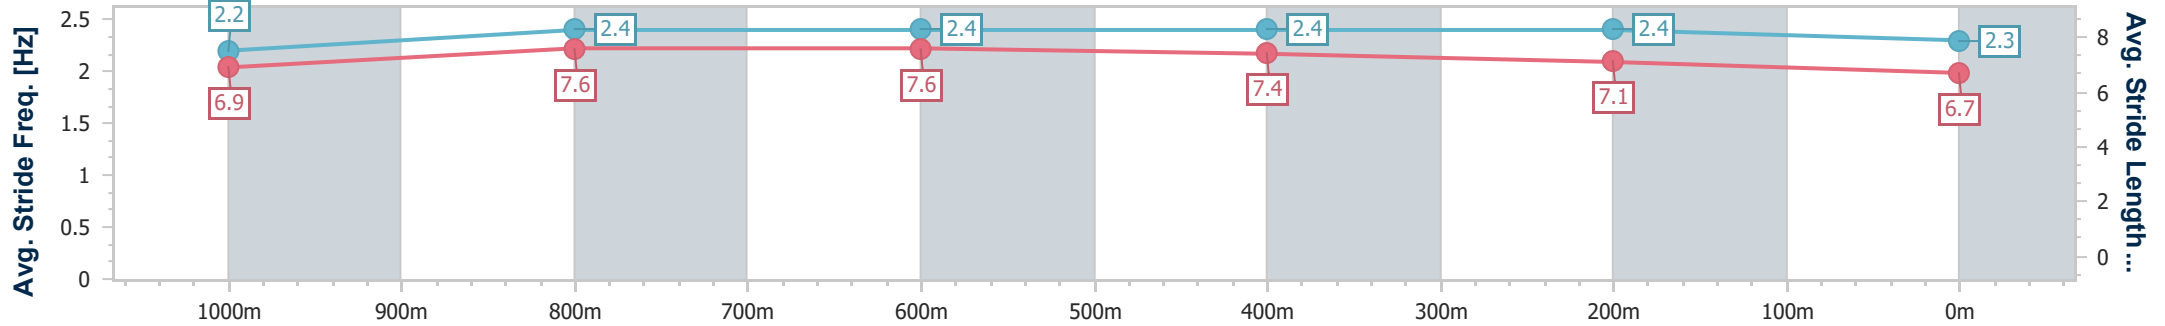

Horse/Jockey Name	Hokolesqua
Final Rank	9
Fastest Section Time (Section)	0:11.00 (1000m)
Top Speed [km/h] (Section)	68.3 (1000m)
Race State	Finished

Ladbrokes Cannon Park QLD Professional
Race 6: CORAL COAST CATERING RATINGS BAND 0 - 65
Handicap - 1250m

28 January 2024 - 16:45

Track Rating: Good 4, Weather: Fine, Rail Position: True

Section	Overall	1000m	800m	600m	400m	200m
Section Times	1:14.98 [9] (0:16.11)	0:58.87 [5] (0:11.00)	0:47.87 [6] (0:11.06)	0:36.81 [7] (0:11.66)	0:25.15 [8] (0:12.02)	0:13.13 [9] (0:13.13)
Average Speed [km/h]	55.6	65.2	64.9	62.7	60.6	54.7
Top Speed [km/h]	68.2	68.3	66.5	65.1	63.5	58.0
Avg. Dist. to Rail [m]	2.1	1.0	1.5	2.3	4.6	8.0
Avg. Stride Freq. [Hz]	2.2	2.4	2.4	2.4	2.4	2.3
Avg. Stride Length [m]	6.9	7.6	7.6	7.4	7.1	6.7

- [ ] Ranking at each section and finish
- -.-.- No data available at this section
- NA No data available