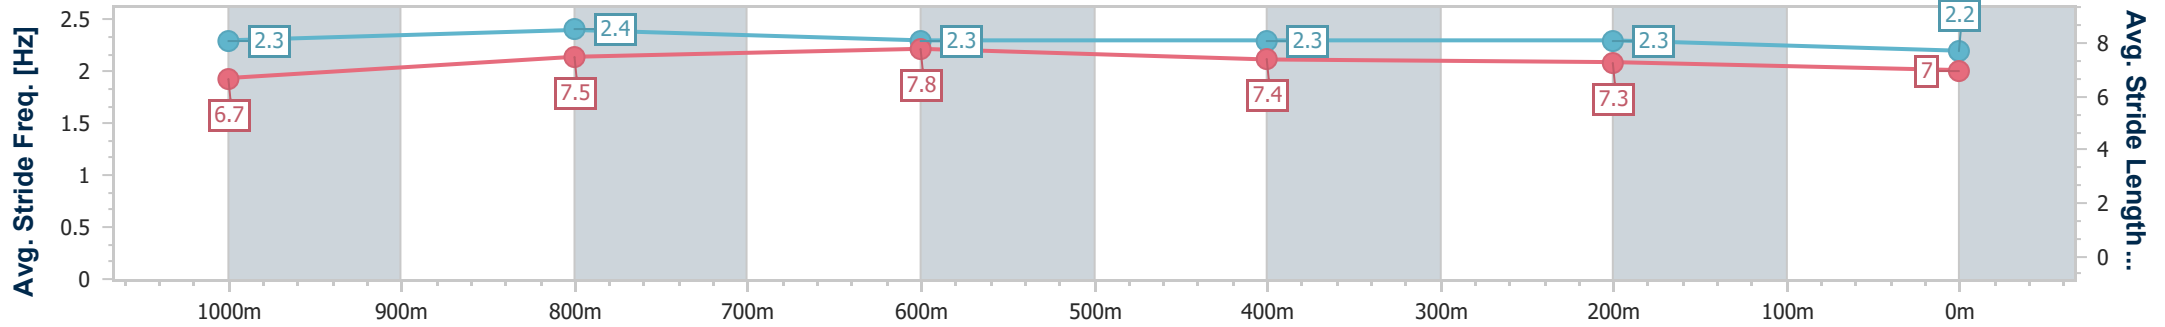

Horse/Jockey Name	Tioga Pass
Final Rank	7
Fastest Section Time (Section)	0:10.98 (1000m)
Top Speed [km/h] (Section)	67.7 (Overall)
Race State	Finished

Ladbrokes Cannon Park QLD Professional
Race 6: CORAL COAST CATERING RATINGS BAND 0 - 65
Handicap - 1250m

28 January 2024 - 16:45

Track Rating: Good 4, Weather: Fine, Rail Position: True

Section	Overall	1000m	800m	600m	400m	200m
Section Times	1:14.66 [7] (0:15.79)	0:58.87 [2] (0:10.98)	0:47.89 [3] (0:11.10)	0:36.79 [4] (0:11.71)	0:25.08 [6] (0:12.13)	0:12.95 [7] (0:12.95)
Average Speed [km/h]	56.5	64.7	64.7	62.1	59.5	55.6
Top Speed [km/h]	67.7	66.8	66.5	63.3	60.6	58.1
Avg. Dist. to Rail [m]	2.8	2.0	1.1	1.1	2.1	4.9
Avg. Stride Freq. [Hz]	2.3	2.4	2.3	2.3	2.3	2.2
Avg. Stride Length [m]	6.7	7.5	7.8	7.4	7.3	7.0

- [ ] Ranking at each section and finish
- -.-.- No data available at this section
- NA No data available