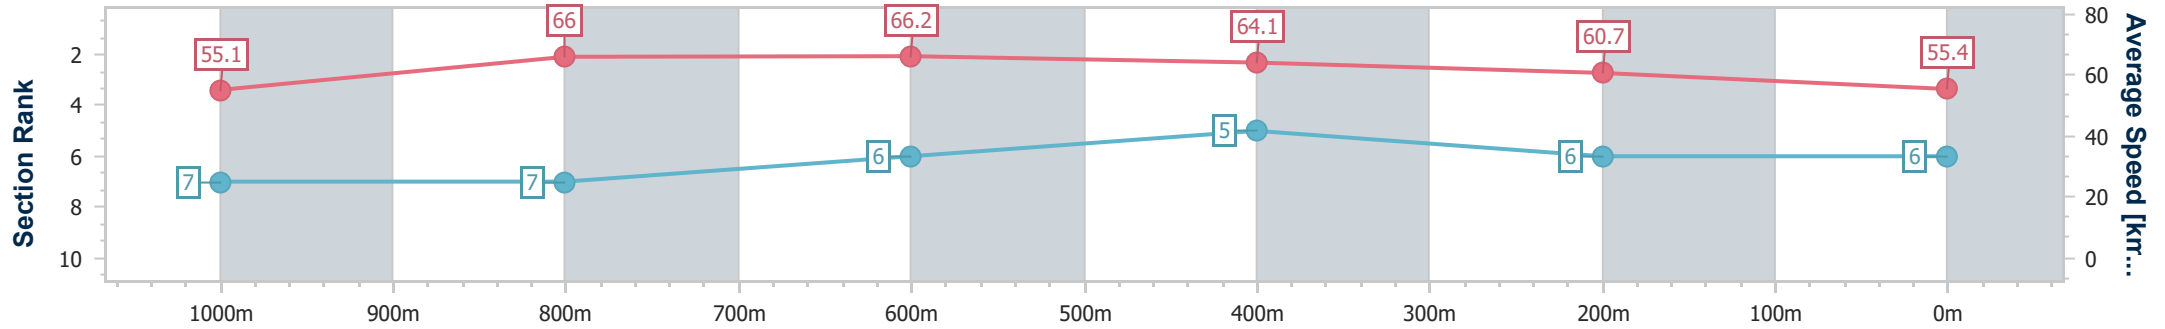

Horse/Jockey Name	Starfilly
Final Rank	6
Fastest Section Time (Section)	0:10.90 (1000m)
Top Speed [km/h] (Section)	67.5 (1000m)
Race State	Finished

Ladbrokes Cannon Park QLD Professional
Race 6: CORAL COAST CATERING RATINGS BAND 0 - 65
Handicap - 1250m

28 January 2024 - 16:45

Track Rating: Good 4, Weather: Fine, Rail Position: True

Section	Overall	1000m	800m	600m	400m	200m
Section Times	1:14.61 [6] (0:16.33)	0:58.28 [7] (0:10.90)	0:47.38 [7] (0:10.90)	0:36.48 [6] (0:11.45)	0:25.03 [5] (0:12.05)	0:12.98 [6] (0:12.98)
Average Speed [km/h]	55.1	66.0	66.2	64.1	60.7	55.4
Top Speed [km/h]	67.5	67.5	66.6	66.3	63.6	57.2
Avg. Dist. to Rail [m]	3.5	1.3	3.3	3.5	6.3	8.5
Avg. Stride Freq. [Hz]	2.3	2.4	2.3	2.4	2.4	2.2
Avg. Stride Length [m]	6.7	7.6	7.9	7.5	7.2	6.9

- [ ] Ranking at each section and finish
- -.-.- No data available at this section
- NA No data available