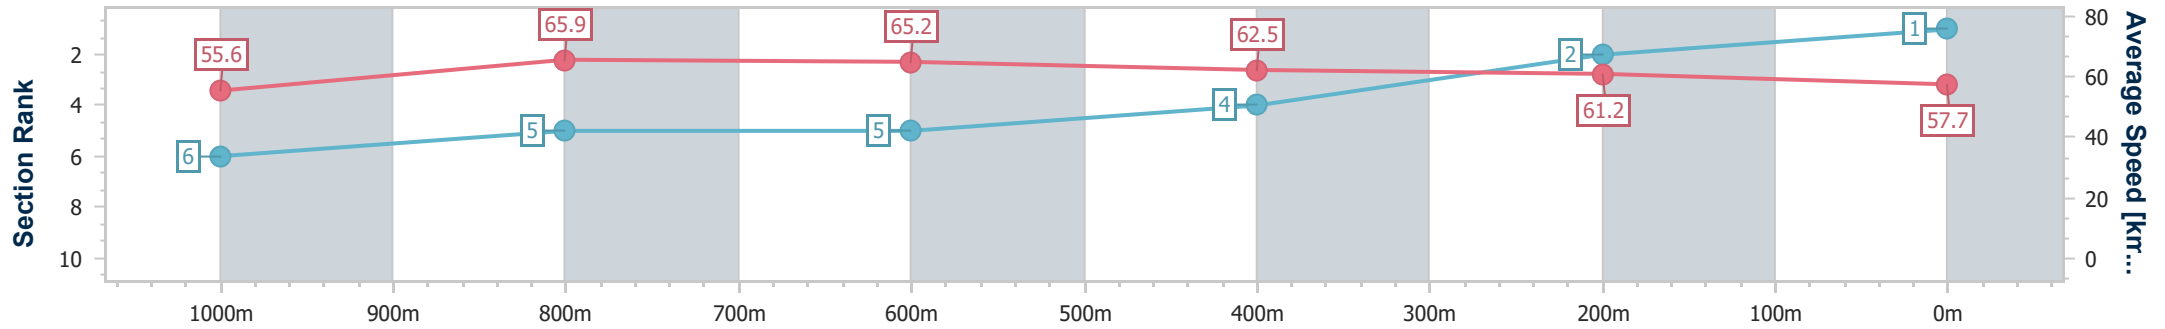

Horse/Jockey Name	Counter Command
Final Rank	1
Fastest Section Time (Section)	0:10.83 (1000m)
Top Speed [km/h] (Section)	68.5 (Overall)
Race State	Finished

Ladbrokes Cannon Park QLD Professional
Race 6: CORAL COAST CATERING RATINGS BAND 0 - 65
Handicap - 1250m

28 January 2024 - 16:45

Track Rating: Good 4, Weather: Fine, Rail Position: True

Section	Overall	1000m	800m	600m	400m	200m
Section Times	1:13.80 [1] (0:16.14)	0:57.66 [6] (0:10.83)	0:46.83 [5] (0:11.04)	0:35.79 [5] (0:11.53)	0:24.26 [4] (0:11.77)	0:12.49 [2] (0:12.49)
Average Speed [km/h]	55.6	65.9	65.2	62.5	61.2	57.7
Top Speed [km/h]	68.5	67.6	66.0	65.0	62.3	59.7
Avg. Dist. to Rail [m]	3.2	1.4	0.8	0.7	1.5	3.5
Avg. Stride Freq. [Hz]	2.2	2.4	2.3	2.3	2.3	2.2
Avg. Stride Length [m]	6.8	7.8	7.9	7.6	7.4	7.1

- [ ] Ranking at each section and finish
- -.-.- No data available at this section
- NA No data available