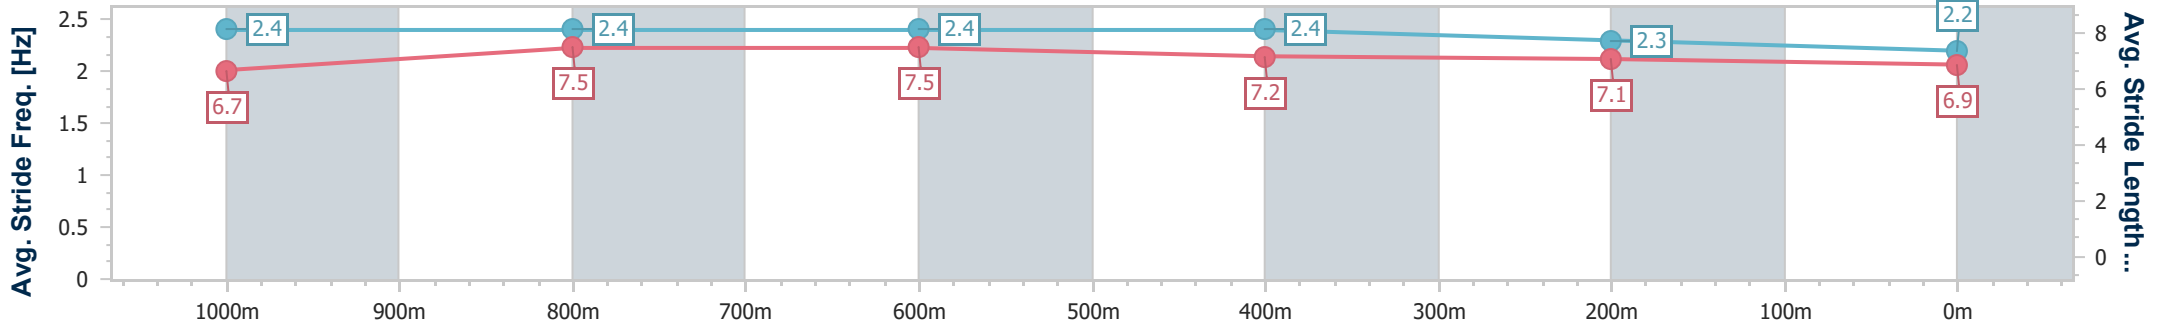

Horse/Jockey Name	Rose Of Athens
Final Rank	5
Fastest Section Time (Section)	0:11.03 (1000m)
Top Speed [km/h] (Section)	69.2 (Overall)
Race State	Finished

Ladbrokes Cannon Park QLD Professional
Race 6: CORAL COAST CATERING RATINGS BAND 0 - 65
Handicap - 1250m

28 January 2024 - 16:45

Track Rating: Good 4, Weather: Fine, Rail Position: True

Section	Overall	1000m	800m	600m	400m	200m
Section Times	1:14.58 [5] (0:15.60)	0:58.98 [1] (0:11.03)	0:47.95 [2] (0:11.06)	0:36.89 [3] (0:11.72)	0:25.17 [2] (0:12.15)	0:13.02 [4] (0:13.02)
Average Speed [km/h]	57.4	64.3	65.1	61.8	59.4	55.3
Top Speed [km/h]	69.2	66.5	66.6	67.8	60.4	57.9
Avg. Dist. to Rail [m]	4.5	2.2	0.6	1.3	1.4	2.8
Avg. Stride Freq. [Hz]	2.4	2.4	2.4	2.4	2.3	2.2
Avg. Stride Length [m]	6.7	7.5	7.5	7.2	7.1	6.9

- [ ] Ranking at each section and finish
- -.-.- No data available at this section
- NA No data available