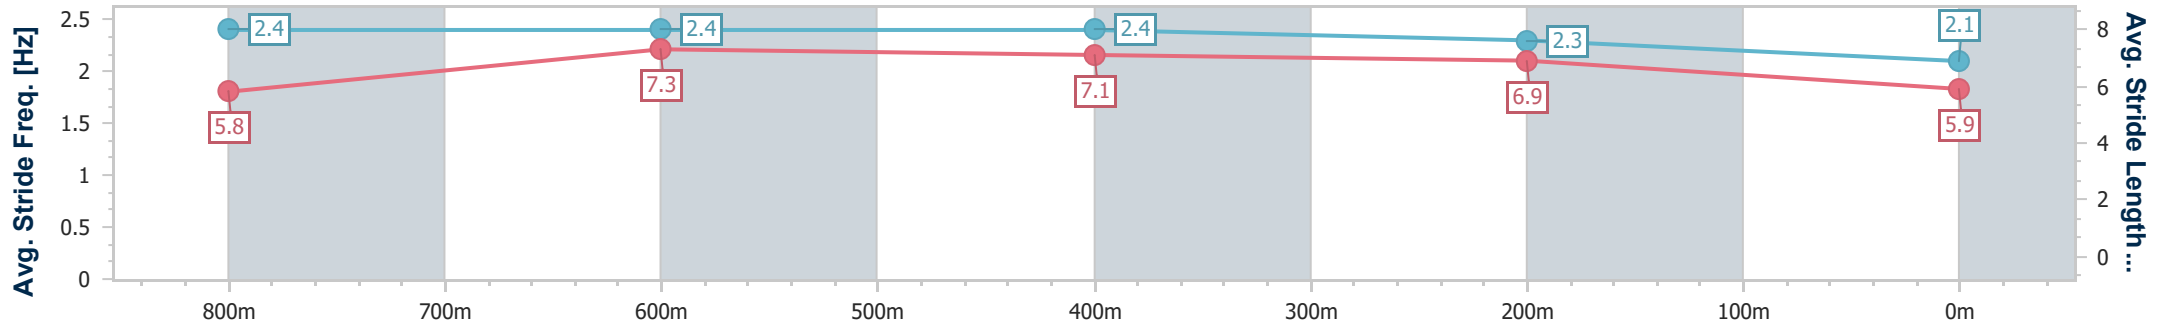

- [] Ranking at each section and finish
- .-.- No data available at this section
- NA No data available

Horse/Jockey Name	Autumn Bloom
Final Rank	5
Fastest Section Time (Section)	0:11.26 (800m)
Top Speed [km/h] (Section)	64.3 (800m)
Race State	Finished

Sunshine Coast QLD Professional
Race 2: CUSTOMISED CAR FINANCE Class 1 Handicap - 1000m

11 February 2024 - 13:29

Track Rating: Heavy 10, Weather: Overcast, Rail Position: +12m

Section	Overall	800m	600m	400m	200m
Section Times	1:06.80 [5] (0:14.19)	0:52.61 [3] (0:11.26)	0:41.35 [4] (0:12.00)	0:29.35 [4] (0:12.76)	0:16.59 [5] (0:16.59)
Average Speed [km/h]	50.7	64.0	60.7	56.3	43.4
Top Speed [km/h]	64.1	64.3	62.8	60.6	49.0
Avg. Dist. to Rail [m]	2.1	1.2	2.1	1.2	0.1
Avg. Stride Freq. [Hz]	2.4	2.4	2.4	2.3	2.1
Avg. Stride Length [m]	5.8	7.3	7.1	6.9	5.9

- [] Ranking at each section and finish
- .-.- No data available at this section
- NA No data available