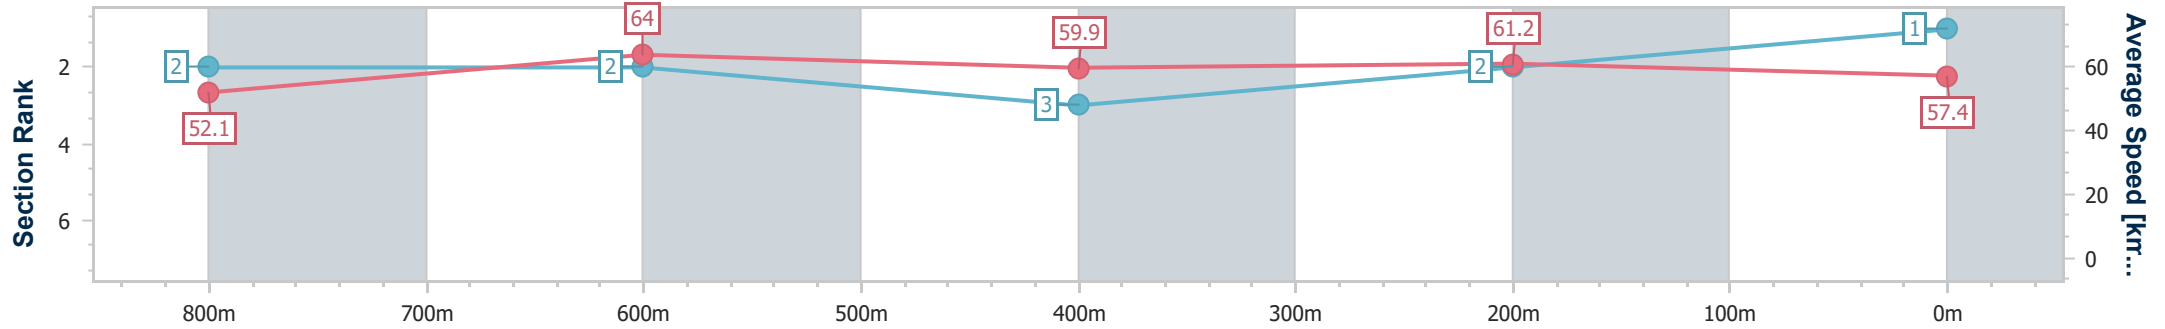

11 February 2024 - 13:29

Track Rating: Heavy 10, Weather: Overcast, Rail Position: +12m

Section	Overall	800m	600m	400m	200m
Section Times	1:01.44 [1] (0:13.84)	0:47.60 [2] (0:11.28)	0:36.32 [2] (0:12.01)	0:24.31 [3] (0:11.76)	0:12.55 [2] (0:12.55)
Average Speed [km/h]	52.1	64.0	59.9	61.2	57.4
Top Speed [km/h]	65.1	65.2	62.5	62.9	61.3
Avg. Dist. to Rail [m]	1.0	0.3	0.2	0.3	0.3
Avg. Stride Freq. [Hz]	2.4	2.5	2.4	2.4	2.4
Avg. Stride Length [m]	5.9	7.1	6.9	6.9	6.7