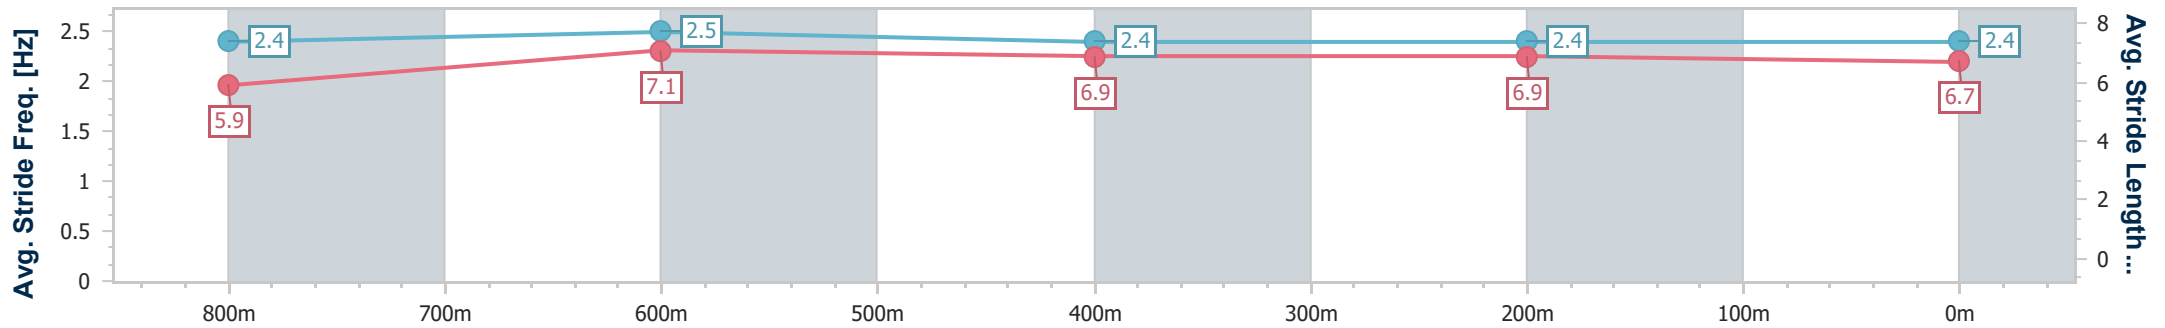

11 February 2024 - 13:29

Track Rating: Heavy 10, Weather: Overcast, Rail Position: +12m

Section	Overall	800m	600m	400m	200m
Section Times	1:01.44 [1] (0:13.84)	0:47.60 [2] (0:11.28)	0:36.32 [2] (0:12.01)	0:24.31 [3] (0:11.76)	0:12.55 [2] (0:12.55)
Average Speed [km/h]	52.1	64.0	59.9	61.2	57.4
Top Speed [km/h]	65.1	65.2	62.5	62.9	61.3
Avg. Dist. to Rail [m]	1.0	0.3	0.2	0.3	0.3
Avg. Stride Freq. [Hz]	2.4	2.5	2.4	2.4	2.4
Avg. Stride Length [m]	5.9	7.1	6.9	6.9	6.7