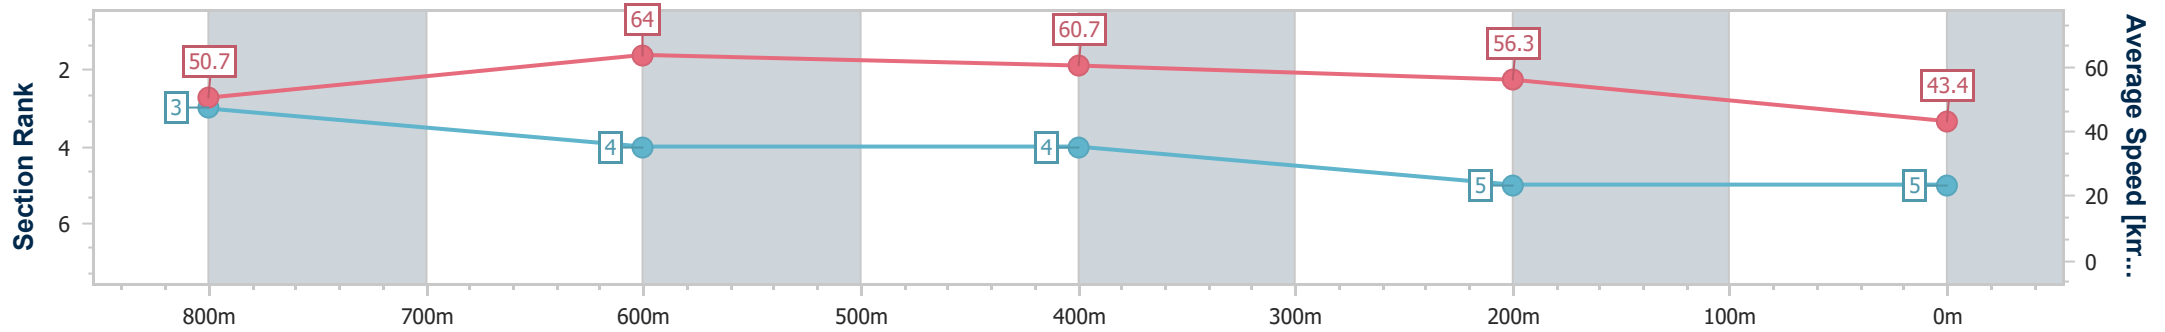

Horse/Jockey Name	Autumn Bloom
Final Rank	5
Fastest Section Time (Section)	0:11.26 (800m)
Top Speed [km/h] (Section)	64.3 (800m)
Race State	Finished

Sunshine Coast QLD Professional
Race 2: CUSTOMISED CAR FINANCE Class 1 Handicap - 1000m

11 February 2024 - 13:29

Track Rating: Heavy 10, Weather: Overcast, Rail Position: +12m

Section	Overall	800m	600m	400m	200m
Section Times	1:06.80 [5] (0:14.19)	0:52.61 [3] (0:11.26)	0:41.35 [4] (0:12.00)	0:29.35 [4] (0:12.76)	0:16.59 [5] (0:16.59)
Average Speed [km/h]	50.7	64.0	60.7	56.3	43.4
Top Speed [km/h]	64.1	64.3	62.8	60.6	49.0
Avg. Dist. to Rail [m]	2.1	1.2	2.1	1.2	0.1
Avg. Stride Freq. [Hz]	2.4	2.4	2.4	2.3	2.1
Avg. Stride Length [m]	5.8	7.3	7.1	6.9	5.9

- [ ] Ranking at each section and finish
- -.-.- No data available at this section
- NA No data available