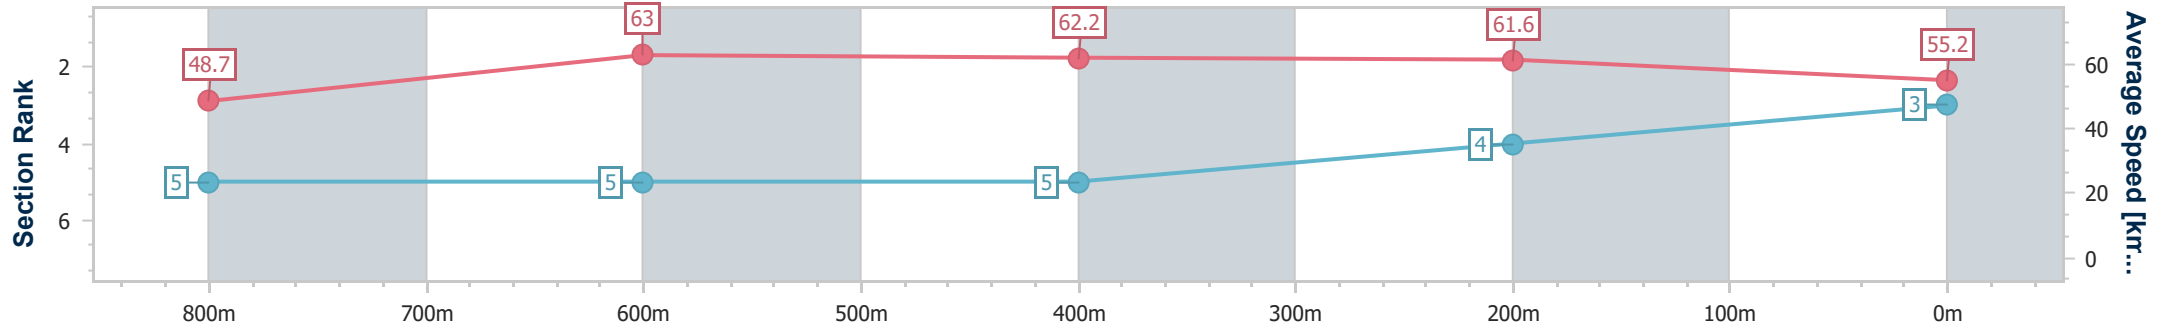

Horse/Jockey Name	Saturday Glory
Final Rank	3
Fastest Section Time (Section)	0:11.46 (800m)
Top Speed [km/h] (Section)	63.7 (800m)
Race State	Finished

Sunshine Coast QLD Professional
Race 2: CUSTOMISED CAR FINANCE Class 1 Handicap - 1000m

11 February 2024 - 13:29

Track Rating: Heavy 10, Weather: Overcast, Rail Position: +12m

Section	Overall	800m	600m	400m	200m
Section Times	1:02.53 [3] (0:14.81)	0:47.72 [5] (0:11.46)	0:36.26 [5] (0:11.60)	0:24.66 [5] (0:11.66)	0:13.00 [4] (0:13.00)
Average Speed [km/h]	48.7	63.0	62.2	61.6	55.2
Top Speed [km/h]	63.5	63.7	63.4	63.2	59.0
Avg. Dist. to Rail [m]	2.5	0.8	0.3	1.7	1.1
Avg. Stride Freq. [Hz]	2.2	2.5	2.5	2.5	2.4
Avg. Stride Length [m]	6.0	7.1	7.0	6.8	6.3

- [ ] Ranking at each section and finish
- -.-.- No data available at this section
- NA No data available