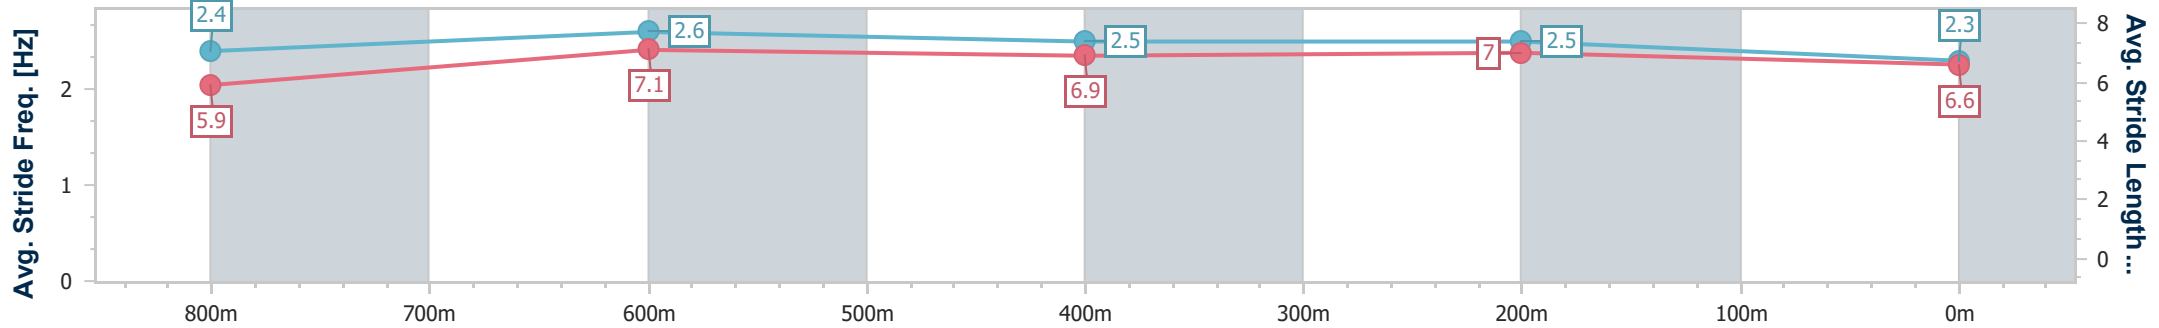

Horse/Jockey Name	Everlasting Stars
Final Rank	2
Fastest Section Time (Section)	0:11.07 (800m)
Top Speed [km/h] (Section)	66.6 (800m)
Race State	Finished

Sunshine Coast QLD Professional
Race 2: CUSTOMISED CAR FINANCE Class 1 Handicap - 1000m

11 February 2024 - 13:29

Track Rating: Heavy 10, Weather: Overcast, Rail Position: +12m

Section	Overall	800m	600m	400m	200m
Section Times	1:01.69 [2] (0:14.19)	0:47.50 [4] (0:11.07)	0:36.43 [3] (0:11.78)	0:24.65 [2] (0:11.67)	0:12.98 [1] (0:12.98)
Average Speed [km/h]	50.7	64.9	60.6	61.9	55.4
Top Speed [km/h]	65.5	66.6	62.7	63.0	60.7
Avg. Dist. to Rail [m]	0.8	1.1	0.8	1.1	1.3
Avg. Stride Freq. [Hz]	2.4	2.6	2.5	2.5	2.3
Avg. Stride Length [m]	5.9	7.1	6.9	7.0	6.6

- [ ] Ranking at each section and finish
- -.-.- No data available at this section
- NA No data available