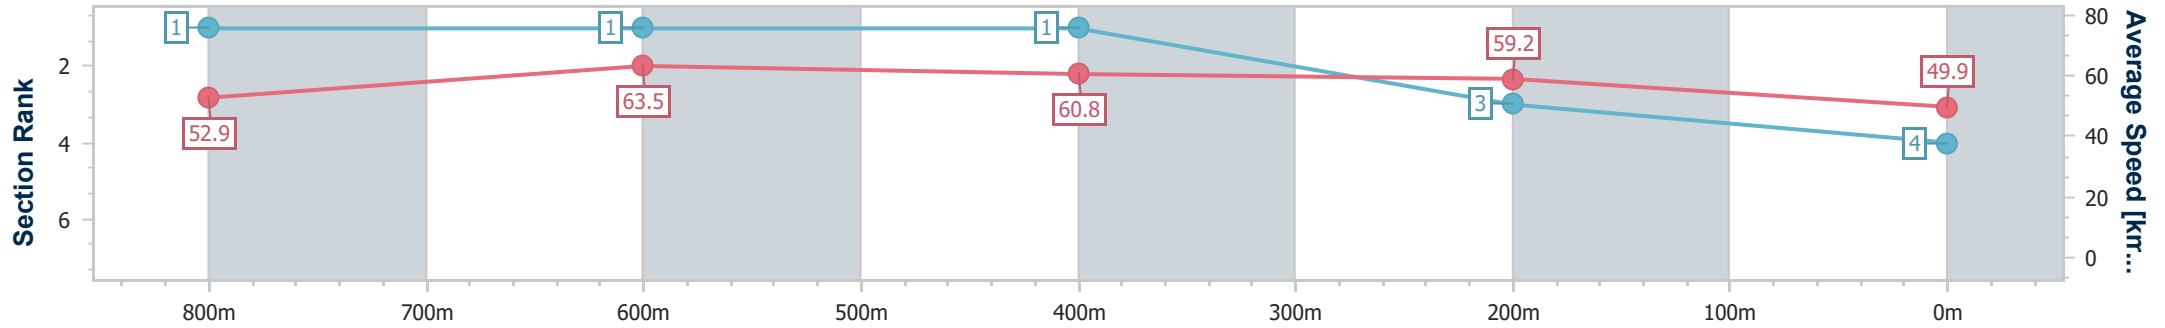

Horse/Jockey Name	Remlaps Angel
Final Rank	4
Fastest Section Time (Section)	0:11.39 (800m)
Top Speed [km/h] (Section)	68.7 (Overall)
Race State	Finished

Sunshine Coast QLD Professional
Race 2: CUSTOMISED CAR FINANCE Class 1 Handicap - 1000m

11 February 2024 - 13:29

Track Rating: Heavy 10, Weather: Overcast, Rail Position: +12m

Section	Overall	800m	600m	400m	200m
Section Times	1:03.42 [4] (0:13.60)	0:49.82 [1] (0:11.39)	0:38.43 [1] (0:11.88)	0:26.55 [1] (0:12.19)	0:14.36 [3] (0:14.36)
Average Speed [km/h]	52.9	63.5	60.8	59.2	49.9
Top Speed [km/h]	68.7	68.5	61.2	61.2	56.0
Avg. Dist. to Rail [m]	3.6	1.2	0.5	1.0	0.3
Avg. Stride Freq. [Hz]	2.5	2.5	2.5	2.5	2.3
Avg. Stride Length [m]	5.7	7.0	6.8	6.5	5.9

- [ ] Ranking at each section and finish
- -.-.- No data available at this section
- NA No data available