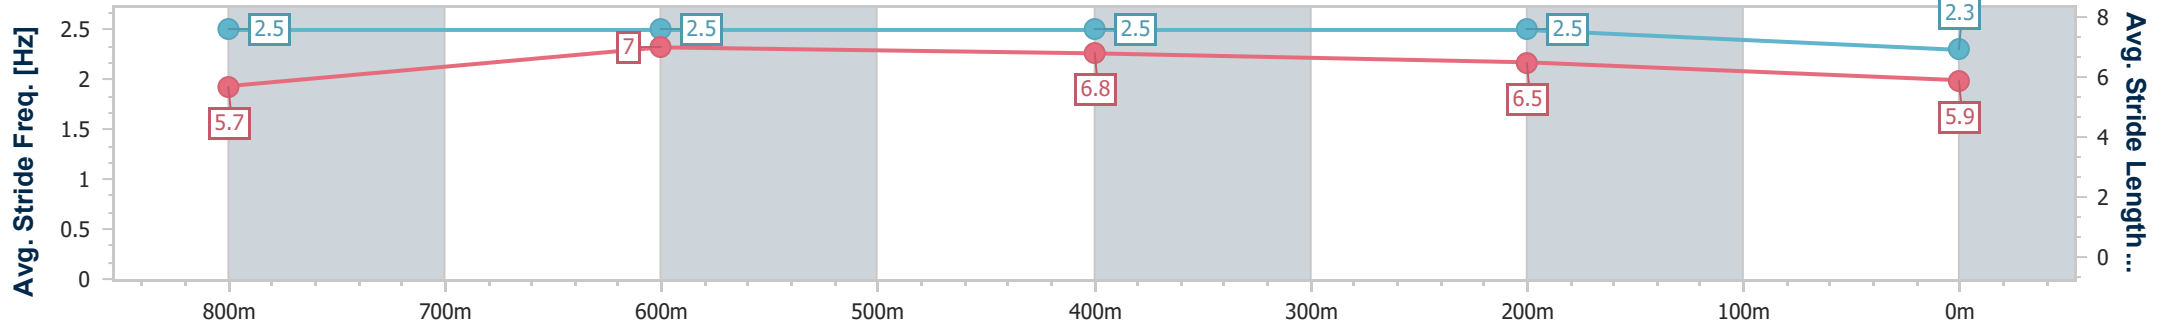

- [] Ranking at each section and finish
- .-.- No data available at this section
- NA No data available

Horse/Jockey Name	Remlaps Angel
Final Rank	4
Fastest Section Time (Section)	0:11.39 (800m)
Top Speed [km/h] (Section)	68.7 (Overall)
Race State	Finished

- [] Ranking at each section and finish
- .-.- No data available at this section
- NA No data available

Horse/Jockey Name	Autumn Bloom
Final Rank	5
Fastest Section Time (Section)	0:11.26 (800m)
Top Speed [km/h] (Section)	64.3 (800m)
Race State	Finished