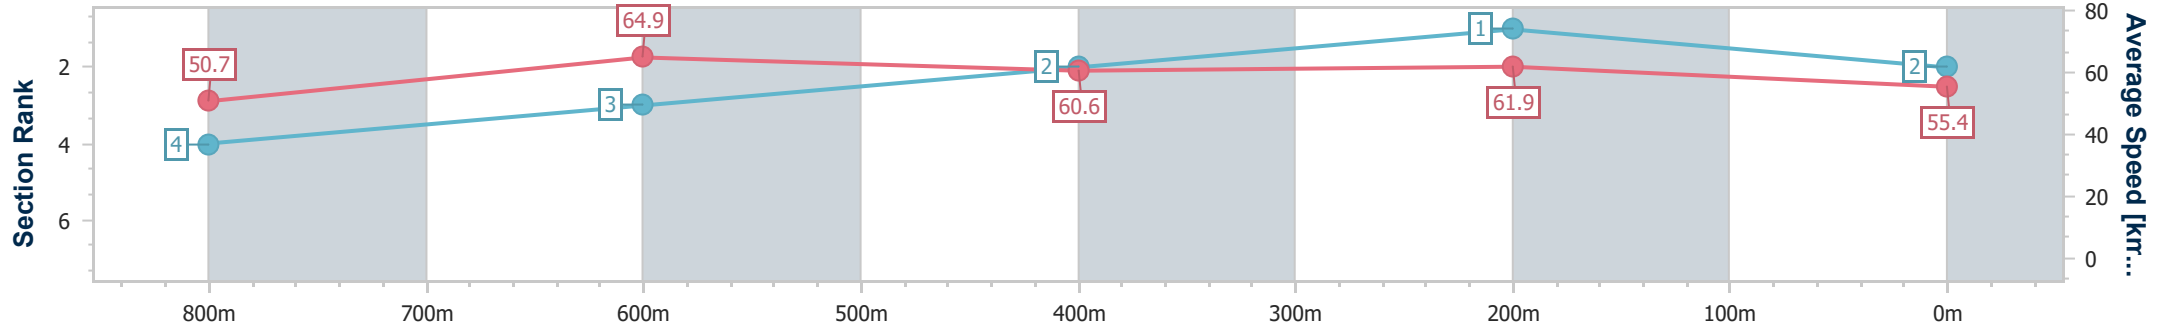

Horse/Jockey Name	Everlasting Stars
Final Rank	2
Fastest Section Time (Section)	0:11.07 (800m)
Top Speed [km/h] (Section)	66.6 (800m)
Race State	Finished

Sunshine Coast QLD Professional
Race 2: CUSTOMISED CAR FINANCE Class 1 Handicap - 1000m

11 February 2024 - 13:29

Track Rating: Heavy 10, Weather: Overcast, Rail Position: +12m

Section	Overall	800m	600m	400m	200m
Section Times	1:01.69 [2] (0:14.19)	0:47.50 [4] (0:11.07)	0:36.43 [3] (0:11.78)	0:24.65 [2] (0:11.67)	0:12.98 [1] (0:12.98)
Average Speed [km/h]	50.7	64.9	60.6	61.9	55.4
Top Speed [km/h]	65.5	66.6	62.7	63.0	60.7
Avg. Dist. to Rail [m]	0.8	1.1	0.8	1.1	1.3
Avg. Stride Freq. [Hz]	2.4	2.6	2.5	2.5	2.3
Avg. Stride Length [m]	5.9	7.1	6.9	7.0	6.6

- [ ] Ranking at each section and finish
- -.-.- No data available at this section
- NA No data available