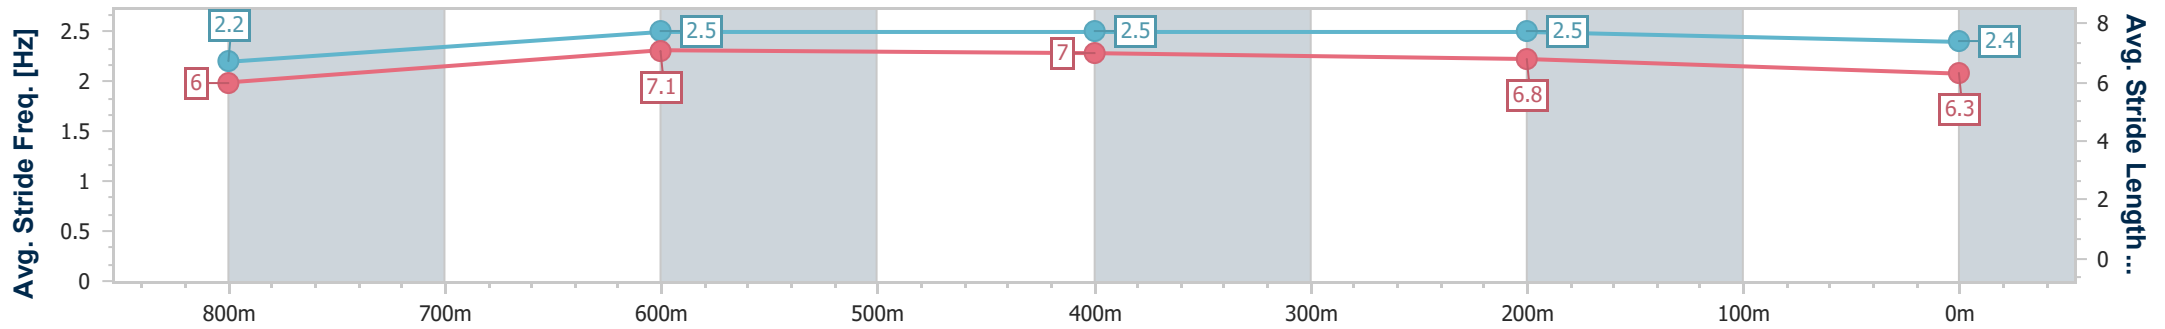

Horse/Jockey Name	Saturday Glory
Final Rank	3
Fastest Section Time (Section)	0:11.46 (800m)
Top Speed [km/h] (Section)	63.7 (800m)
Race State	Finished

Sunshine Coast QLD Professional
Race 2: CUSTOMISED CAR FINANCE Class 1 Handicap - 1000m

11 February 2024 - 13:29

Track Rating: Heavy 10, Weather: Overcast, Rail Position: +12m

Section	Overall	800m	600m	400m	200m
Section Times	1:02.53 [3] (0:14.81)	0:47.72 [5] (0:11.46)	0:36.26 [5] (0:11.60)	0:24.66 [5] (0:11.66)	0:13.00 [4] (0:13.00)
Average Speed [km/h]	48.7	63.0	62.2	61.6	55.2
Top Speed [km/h]	63.5	63.7	63.4	63.2	59.0
Avg. Dist. to Rail [m]	2.5	0.8	0.3	1.7	1.1
Avg. Stride Freq. [Hz]	2.2	2.5	2.5	2.5	2.4
Avg. Stride Length [m]	6.0	7.1	7.0	6.8	6.3

- [ ] Ranking at each section and finish
- -.-.- No data available at this section
- NA No data available