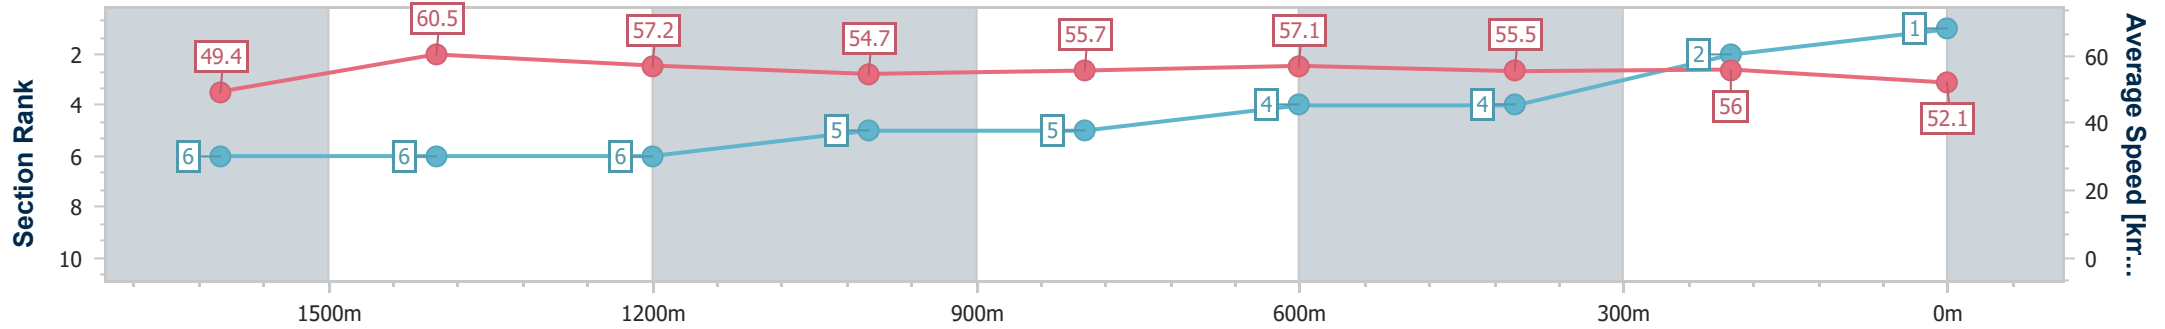

Section	Overall	1600m	1400m	1200m	1000m	800m	600m	400m	200m
Section Times	1:58.26 [1] (0:14.75)	1:43.51 [6] (0:11.89)	1:31.62 [6] (0:12.70)	1:18.92 [6] (0:13.19)	1:05.73 [5] (0:13.01)	0:52.72 [5] (0:12.83)	0:39.89 [4] (0:13.19)	0:26.70 [4] (0:12.89)	0:13.81 [2] (0:13.81)
Average Speed [km/h]	49.4	60.5	57.2	54.7	55.7	57.1	55.5	56.0	52.1
Top Speed [km/h]	61.5	61.4	59.7	55.2	57.0	58.1	56.8	56.7	55.3
Avg. Dist. to Rail [m]	6.1	1.3	2.6	3.2	2.2	3.0	3.0	2.8	1.2
Avg. Stride Freq. [Hz]	2.2	2.3	2.3	2.2	2.3	2.3	2.3	2.3	2.2
Avg. Stride Length [m]	6.1	7.2	7.0	6.9	6.9	6.8	6.7	6.8	6.6