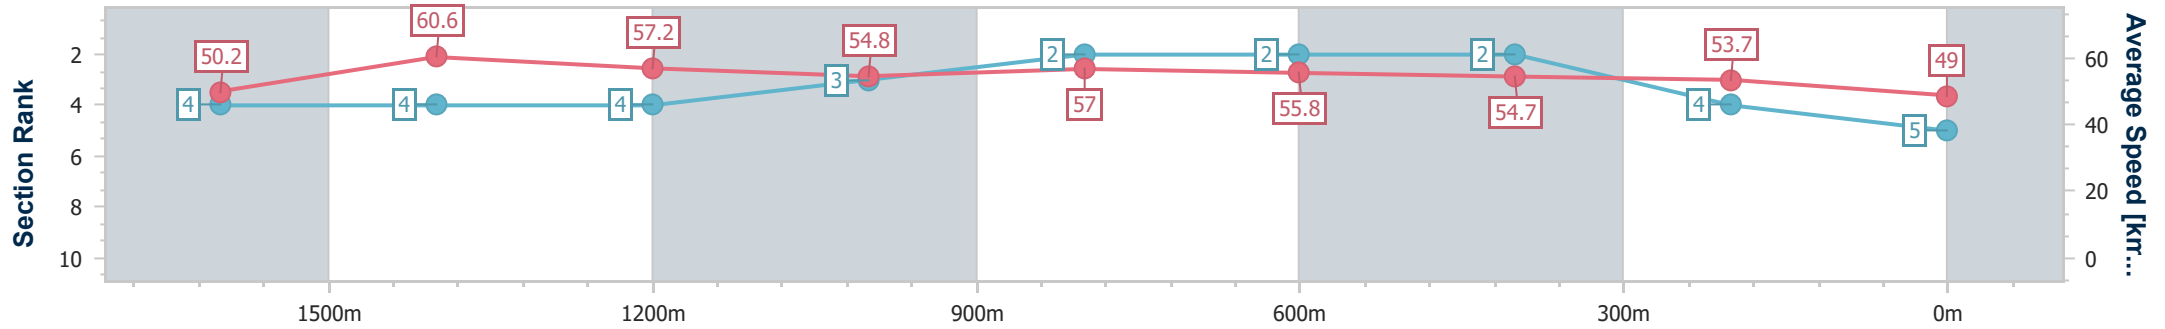

Sunshine Coast QLD Professional
 Race 4: IAT TRANSPORT BENCHMARK 58 Handicap - 1800m
 11 February 2024 - 14:39
 Track Rating: Heavy 10, Weather: Overcast, Rail Position: +12m

Section	Overall	1600m	1400m	1200m	1000m	800m	600m	400m	200m
Section Times	1:58.80 [4] (0:14.21)	1:44.59 [1] (0:11.69)	1:32.90 [1] (0:12.71)	1:20.19 [1] (0:13.40)	1:06.79 [1] (0:12.79)	0:54.00 [1] (0:13.03)	0:40.97 [1] (0:13.28)	0:27.69 [1] (0:13.28)	0:14.41 [1] (0:14.41)
Average Speed [km/h]	50.9	61.8	56.7	53.8	56.3	55.6	54.7	54.1	50.0
Top Speed [km/h]	63.7	63.9	59.5	55.3	57.7	56.5	55.3	55.3	52.7
Avg. Dist. to Rail [m]	3.2	1.3	0.6	0.6	0.2	1.0	1.2	0.9	1.1
Avg. Stride Freq. [Hz]	2.3	2.3	2.2	2.2	2.3	2.3	2.3	2.2	2.2
Avg. Stride Length [m]	6.1	7.4	7.1	6.8	6.9	6.8	6.7	6.7	6.5

- [] Ranking at each section and finish
- .-.- No data available at this section
- NA No data available

Horse/Jockey Name	Ironside
Final Rank	5
Fastest Section Time (Section)	0:11.90 (1600m)
Top Speed [km/h] (Section)	62.4 (Overall)
Race State	Finished

Sunshine Coast QLD Professional
 Race 4: IAT TRANSPORT BENCHMARK 58 Handicap - 1800m
 11 February 2024 - 14:39
 Track Rating: Heavy 10, Weather: Overcast, Rail Position: +12m

Section	Overall	1600m	1400m	1200m	1000m	800m	600m	400m	200m
Section Times	1:59.39 [5] (0:14.47)	1:44.92 [4] (0:11.90)	1:33.02 [4] (0:12.69)	1:20.33 [4] (0:13.17)	1:07.16 [3] (0:12.74)	0:54.42 [2] (0:13.09)	0:41.33 [2] (0:13.25)	0:28.08 [2] (0:13.41)	0:14.67 [4] (0:14.67)
Average Speed [km/h]	50.2	60.6	57.2	54.8	57.0	55.8	54.7	53.7	49.0
Top Speed [km/h]	62.4	62.4	59.1	56.7	57.9	56.9	55.8	55.4	52.0
Avg. Dist. to Rail [m]	3.1	1.7	1.9	2.8	3.1	2.2	1.3	2.7	2.7
Avg. Stride Freq. [Hz]	2.2	2.3	2.3	2.2	2.4	2.3	2.3	2.3	2.2
Avg. Stride Length [m]	6.1	7.2	6.9	6.8	6.7	6.7	6.6	6.5	6.2