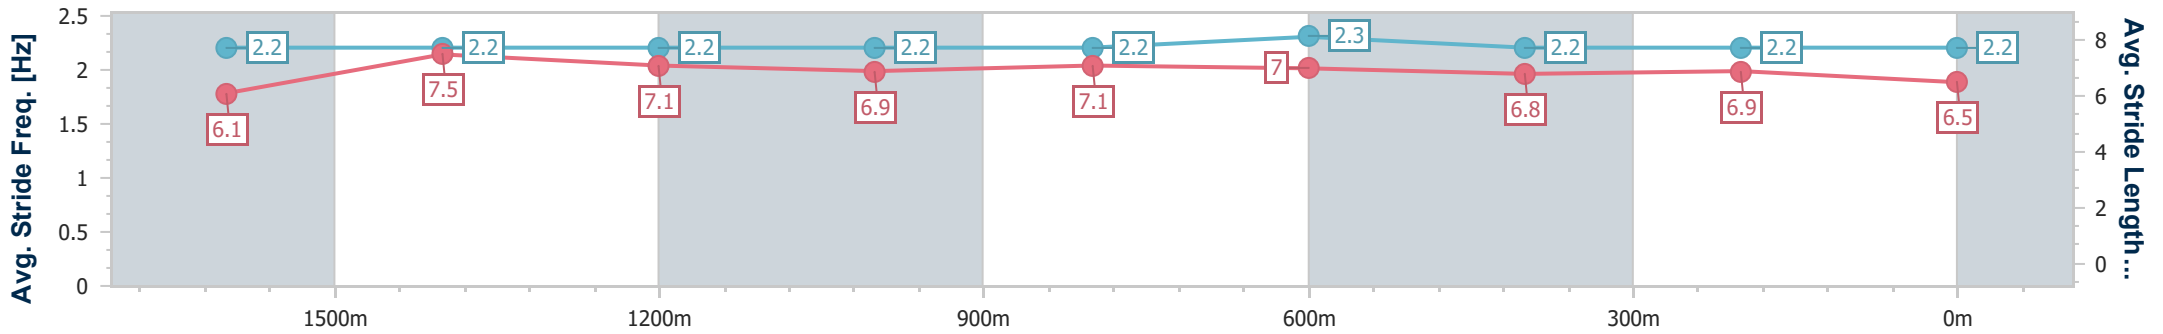

Section	Overall	1600m	1400m	1200m	1000m	800m	600m	400m	200m
Section Times	1:58.26 [1] (0:14.75)	1:43.51 [6] (0:11.89)	1:31.62 [6] (0:12.70)	1:18.92 [6] (0:13.19)	1:05.73 [5] (0:13.01)	0:52.72 [5] (0:12.83)	0:39.89 [4] (0:13.19)	0:26.70 [4] (0:12.89)	0:13.81 [2] (0:13.81)
Average Speed [km/h]	49.4	60.5	57.2	54.7	55.7	57.1	55.5	56.0	52.1
Top Speed [km/h]	61.5	61.4	59.7	55.2	57.0	58.1	56.8	56.7	55.3
Avg. Dist. to Rail [m]	6.1	1.3	2.6	3.2	2.2	3.0	3.0	2.8	1.2
Avg. Stride Freq. [Hz]	2.2	2.3	2.3	2.2	2.3	2.3	2.3	2.3	2.2
Avg. Stride Length [m]	6.1	7.2	7.0	6.9	6.9	6.8	6.7	6.8	6.6

- [] Ranking at each section and finish
- .-.- No data available at this section
- NA No data available

Horse/Jockey Name	Parisian Lady
Final Rank	2
Fastest Section Time (Section)	0:11.99 (1600m)
Top Speed [km/h] (Section)	61.3 (1600m)
Race State	Finished

Sunshine Coast QLD Professional
 Race 4: IAT TRANSPORT BENCHMARK 58 Handicap - 1800m
 11 February 2024 - 14:39
 Track Rating: Heavy 10, Weather: Overcast, Rail Position: +12m

Section	Overall	1600m	1400m	1200m	1000m	800m	600m	400m	200m			
Section Times	1:58.47 [2] (0:14.57)	1:43.90 [5] (0:11.99)	1:31.91 [5] (0:12.76)	1:19.15 [5] (0:13.39)	1:05.76 [6] (0:13.08)	0:52.68 [6] (0:12.76)	0:39.92 [6] (0:13.33)	0:26.59 [6] (0:12.90)	0:13.69 [5] (0:13.69)			
Average Speed [km/h]	49.6	60.2	56.7	53.7	55.4	56.5	54.0	55.8	52.7			
Top Speed [km/h]	60.7	61.3	59.0	55.1	56.6	57.9	55.9	56.5	55.3			
Avg. Dist. to Rail [m]	2.2	1.0	2.1	2.3	1.6	0.4	0.4	3.1	5.1			
Avg. Stride Freq. [Hz]	2.2	2.2	2.2	2.2	2.2	2.3	2.2	2.2	2.2			
Avg. Stride Length [m]	6.1	7.5	7.1	6.9	7.1	7.0	6.8	6.9	6.5			