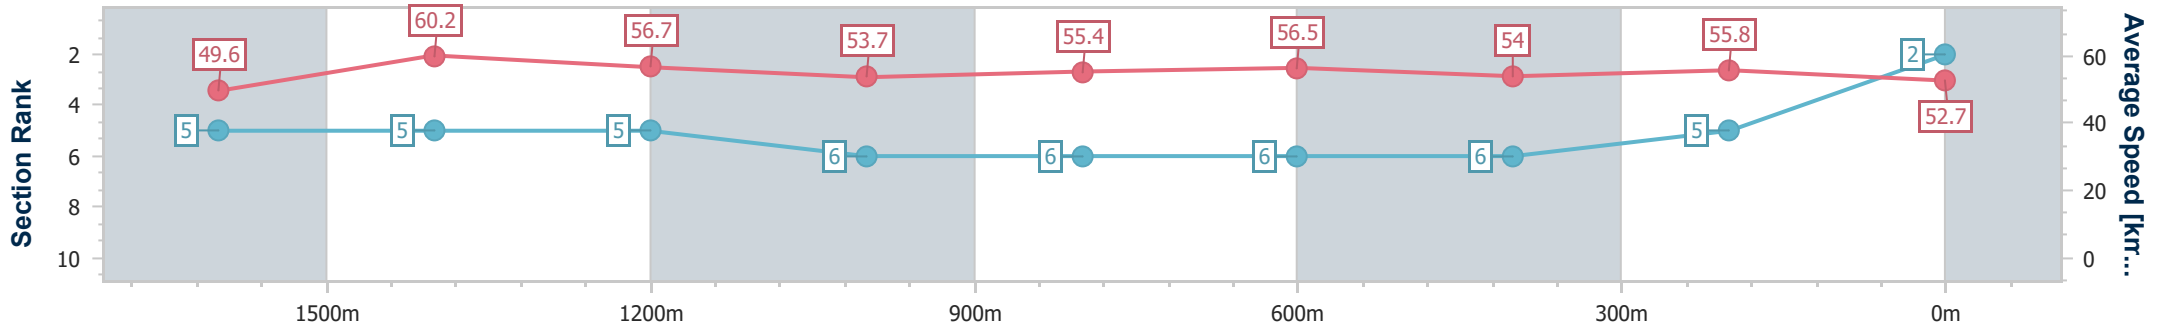

Section	Overall	1600m	1400m	1200m	1000m	800m	600m	400m	200m
Section Times	1:58.26 [1] (0:14.75)	1:43.51 [6] (0:11.89)	1:31.62 [6] (0:12.70)	1:18.92 [6] (0:13.19)	1:05.73 [5] (0:13.01)	0:52.72 [5] (0:12.83)	0:39.89 [4] (0:13.19)	0:26.70 [4] (0:12.89)	0:13.81 [2] (0:13.81)
Average Speed [km/h]	49.4	60.5	57.2	54.7	55.7	57.1	55.5	56.0	52.1
Top Speed [km/h]	61.5	61.4	59.7	55.2	57.0	58.1	56.8	56.7	55.3
Avg. Dist. to Rail [m]	6.1	1.3	2.6	3.2	2.2	3.0	3.0	2.8	1.2
Avg. Stride Freq. [Hz]	2.2	2.3	2.3	2.2	2.3	2.3	2.3	2.3	2.2
Avg. Stride Length [m]	6.1	7.2	7.0	6.9	6.9	6.8	6.7	6.8	6.6

- [] Ranking at each section and finish
- .-.- No data available at this section
- NA No data available

Horse/Jockey Name	Parisian Lady
Final Rank	2
Fastest Section Time (Section)	0:11.99 (1600m)
Top Speed [km/h] (Section)	61.3 (1600m)
Race State	Finished

Sunshine Coast QLD Professional
 Race 4: IAT TRANSPORT BENCHMARK 58 Handicap - 1800m
 11 February 2024 - 14:39
 Track Rating: Heavy 10, Weather: Overcast, Rail Position: +12m

Section	Overall	1600m	1400m	1200m	1000m	800m	600m	400m	200m			
Section Times	1:58.47 [2] (0:14.57)	1:43.90 [5] (0:11.99)	1:31.91 [5] (0:12.76)	1:19.15 [5] (0:13.39)	1:05.76 [6] (0:13.08)	0:52.68 [6] (0:12.76)	0:39.92 [6] (0:13.33)	0:26.59 [6] (0:12.90)	0:13.69 [5] (0:13.69)			
Average Speed [km/h]	49.6	60.2	56.7	53.7	55.4	56.5	54.0	55.8	52.7			
Top Speed [km/h]	60.7	61.3	59.0	55.1	56.6	57.9	55.9	56.5	55.3			
Avg. Dist. to Rail [m]	2.2	1.0	2.1	2.3	1.6	0.4	0.4	3.1	5.1			
Avg. Stride Freq. [Hz]	2.2	2.2	2.2	2.2	2.2	2.3	2.2	2.2	2.2			
Avg. Stride Length [m]	6.1	7.5	7.1	6.9	7.1	7.0	6.8	6.9	6.5			