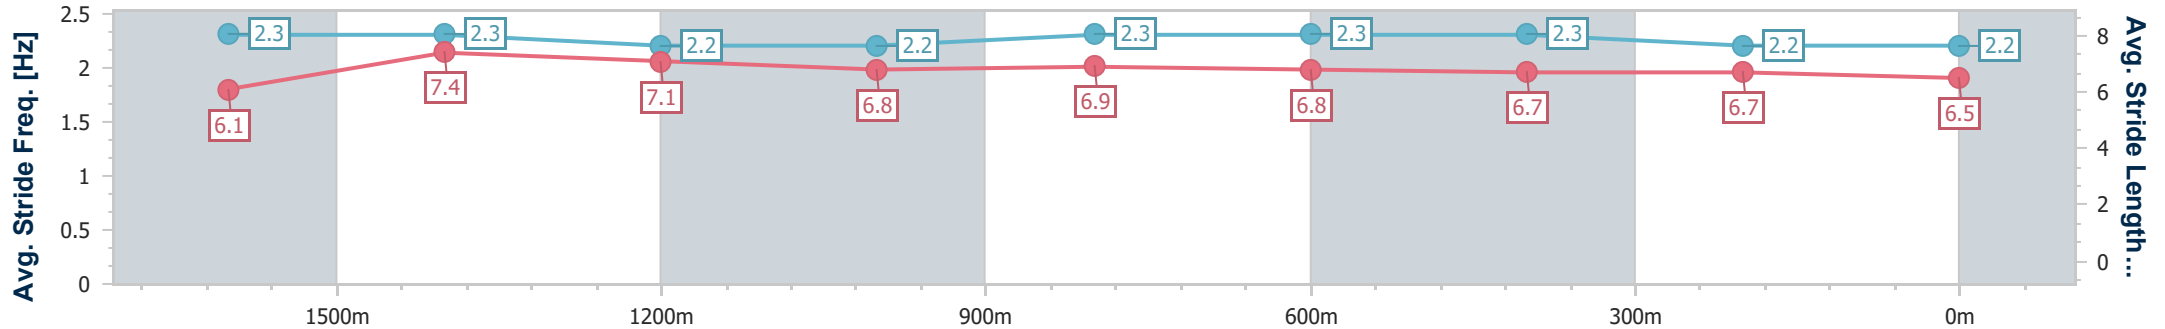

Sunshine Coast QLD Professional
 Race 4: IAT TRANSPORT BENCHMARK 58 Handicap - 1800m
 11 February 2024 - 14:39
 Track Rating: Heavy 10, Weather: Overcast, Rail Position: +12m

Section	Overall	1600m	1400m	1200m	1000m	800m	600m	400m	200m				
Section Times	1:58.62 [3] (0:14.44)	1:44.18 [3] (0:11.84)	1:32.34 [2] (0:12.59)	1:19.75 [2] (0:13.35)	1:06.40 [2] (0:13.06)	0:53.34 [3] (0:13.02)	0:40.32 [3] (0:13.22)	0:27.10 [3] (0:13.04)	0:14.06 [3] (0:14.06)				
Average Speed [km/h]	49.7	60.7	57.5	54.1	55.4	55.5	54.7	55.1	51.2				
Top Speed [km/h]	62.6	62.7	59.5	55.6	57.1	57.3	55.7	55.9	55.4				
Avg. Dist. to Rail [m]	1.3	0.7	0.7	1.4	1.3	1.2	0.7	1.7	4.0				
Avg. Stride Freq. [Hz]	2.4	2.5	2.4	2.3	2.4	2.4	2.4	2.4	2.3				
Avg. Stride Length [m]	5.7	6.7	6.6	6.4	6.4	6.5	6.5	6.5	6.2				

- [] Ranking at each section and finish
- .-.- No data available at this section
- NA No data available

Horse/Jockey Name	Chance With Wolves
Final Rank	4
Fastest Section Time (Section)	0:11.69 (1600m)
Top Speed [km/h] (Section)	63.9 (1600m)
Race State	Finished

Sunshine Coast QLD Professional
 Race 4: IAT TRANSPORT BENCHMARK 58 Handicap - 1800m
 11 February 2024 - 14:39
 Track Rating: Heavy 10, Weather: Overcast, Rail Position: +12m

Section	Overall	1600m	1400m	1200m	1000m	800m	600m	400m	200m
Section Times	1:58.80 [4] (0:14.21)	1:44.59 [1] (0:11.69)	1:32.90 [1] (0:12.71)	1:20.19 [1] (0:13.40)	1:06.79 [1] (0:12.79)	0:54.00 [1] (0:13.03)	0:40.97 [1] (0:13.28)	0:27.69 [1] (0:13.28)	0:14.41 [1] (0:14.41)
Average Speed [km/h]	50.9	61.8	56.7	53.8	56.3	55.6	54.7	54.1	50.0
Top Speed [km/h]	63.7	63.9	59.5	55.3	57.7	56.5	55.3	55.3	52.7
Avg. Dist. to Rail [m]	3.2	1.3	0.6	0.6	0.2	1.0	1.2	0.9	1.1
Avg. Stride Freq. [Hz]	2.3	2.3	2.2	2.2	2.3	2.3	2.3	2.2	2.2
Avg. Stride Length [m]	6.1	7.4	7.1	6.8	6.9	6.8	6.7	6.7	6.5