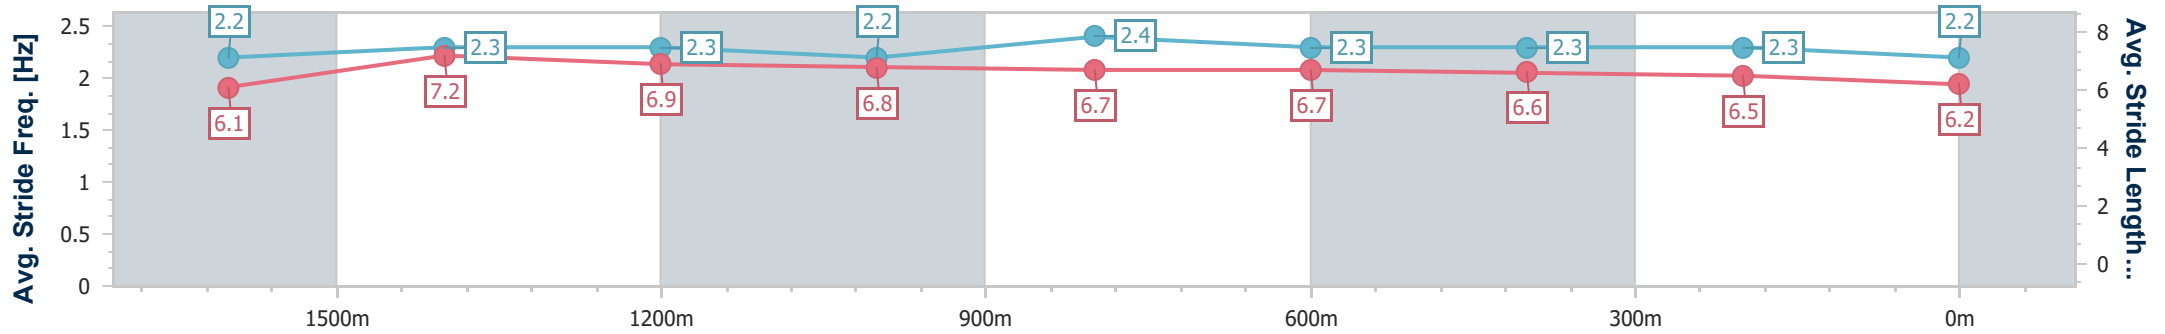

Sunshine Coast QLD Professional
 Race 4: IAT TRANSPORT BENCHMARK 58 Handicap - 1800m
 11 February 2024 - 14:39
 Track Rating: Heavy 10, Weather: Overcast, Rail Position: +12m

Section	Overall	1600m	1400m	1200m	1000m	800m	600m	400m	200m
Section Times	1:58.80 [4] (0:14.21)	1:44.59 [1] (0:11.69)	1:32.90 [1] (0:12.71)	1:20.19 [1] (0:13.40)	1:06.79 [1] (0:12.79)	0:54.00 [1] (0:13.03)	0:40.97 [1] (0:13.28)	0:27.69 [1] (0:13.28)	0:14.41 [1] (0:14.41)
Average Speed [km/h]	50.9	61.8	56.7	53.8	56.3	55.6	54.7	54.1	50.0
Top Speed [km/h]	63.7	63.9	59.5	55.3	57.7	56.5	55.3	55.3	52.7
Avg. Dist. to Rail [m]	3.2	1.3	0.6	0.6	0.2	1.0	1.2	0.9	1.1
Avg. Stride Freq. [Hz]	2.3	2.3	2.2	2.2	2.3	2.3	2.3	2.2	2.2
Avg. Stride Length [m]	6.1	7.4	7.1	6.8	6.9	6.8	6.7	6.7	6.5

- [] Ranking at each section and finish
- .-.- No data available at this section
- NA No data available

Horse/Jockey Name	Ironside
Final Rank	5
Fastest Section Time (Section)	0:11.90 (1600m)
Top Speed [km/h] (Section)	62.4 (Overall)
Race State	Finished

Sunshine Coast QLD Professional
 Race 4: IAT TRANSPORT BENCHMARK 58 Handicap - 1800m
 11 February 2024 - 14:39
 Track Rating: Heavy 10, Weather: Overcast, Rail Position: +12m

Section	Overall	1600m	1400m	1200m	1000m	800m	600m	400m	200m
Section Times	1:59.39 [5] (0:14.47)	1:44.92 [4] (0:11.90)	1:33.02 [4] (0:12.69)	1:20.33 [4] (0:13.17)	1:07.16 [3] (0:12.74)	0:54.42 [2] (0:13.09)	0:41.33 [2] (0:13.25)	0:28.08 [2] (0:13.41)	0:14.67 [4] (0:14.67)
Average Speed [km/h]	50.2	60.6	57.2	54.8	57.0	55.8	54.7	53.7	49.0
Top Speed [km/h]	62.4	62.4	59.1	56.7	57.9	56.9	55.8	55.4	52.0
Avg. Dist. to Rail [m]	3.1	1.7	1.9	2.8	3.1	2.2	1.3	2.7	2.7
Avg. Stride Freq. [Hz]	2.2	2.3	2.3	2.2	2.4	2.3	2.3	2.3	2.2
Avg. Stride Length [m]	6.1	7.2	6.9	6.8	6.7	6.7	6.6	6.5	6.2