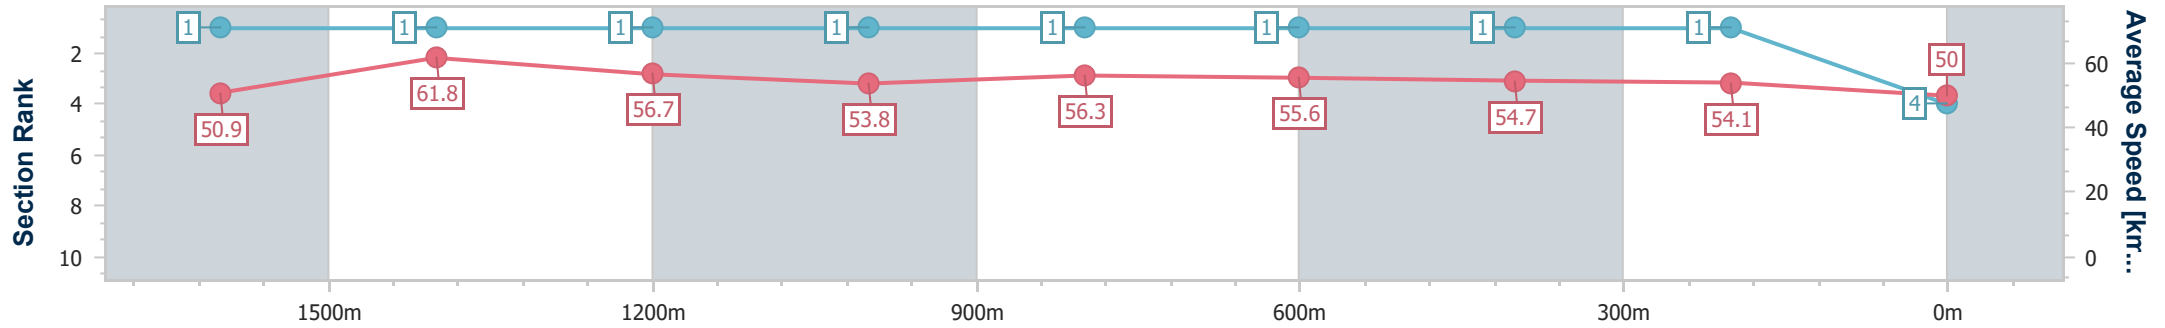

- [] Ranking at each section and finish
- .-.- No data available at this section
- NA No data available

Horse/Jockey Name	Chance With Wolves
Final Rank	4
Fastest Section Time (Section)	0:11.69 (1600m)
Top Speed [km/h] (Section)	63.9 (1600m)
Race State	Finished

Sunshine Coast QLD Professional
 Race 4: IAT TRANSPORT BENCHMARK 58 Handicap - 1800m
 11 February 2024 - 14:39
 Track Rating: Heavy 10, Weather: Overcast, Rail Position: +12m

Section	Overall	1600m	1400m	1200m	1000m	800m	600m	400m	200m
Section Times	1:58.80 [4] (0:14.21)	1:44.59 [1] (0:11.69)	1:32.90 [1] (0:12.71)	1:20.19 [1] (0:13.40)	1:06.79 [1] (0:12.79)	0:54.00 [1] (0:13.03)	0:40.97 [1] (0:13.28)	0:27.69 [1] (0:13.28)	0:14.41 [1] (0:14.41)
Average Speed [km/h]	50.9	61.8	56.7	53.8	56.3	55.6	54.7	54.1	50.0
Top Speed [km/h]	63.7	63.9	59.5	55.3	57.7	56.5	55.3	55.3	52.7
Avg. Dist. to Rail [m]	3.2	1.3	0.6	0.6	0.2	1.0	1.2	0.9	1.1
Avg. Stride Freq. [Hz]	2.3	2.3	2.2	2.2	2.3	2.3	2.3	2.2	2.2
Avg. Stride Length [m]	6.1	7.4	7.1	6.8	6.9	6.8	6.7	6.7	6.5