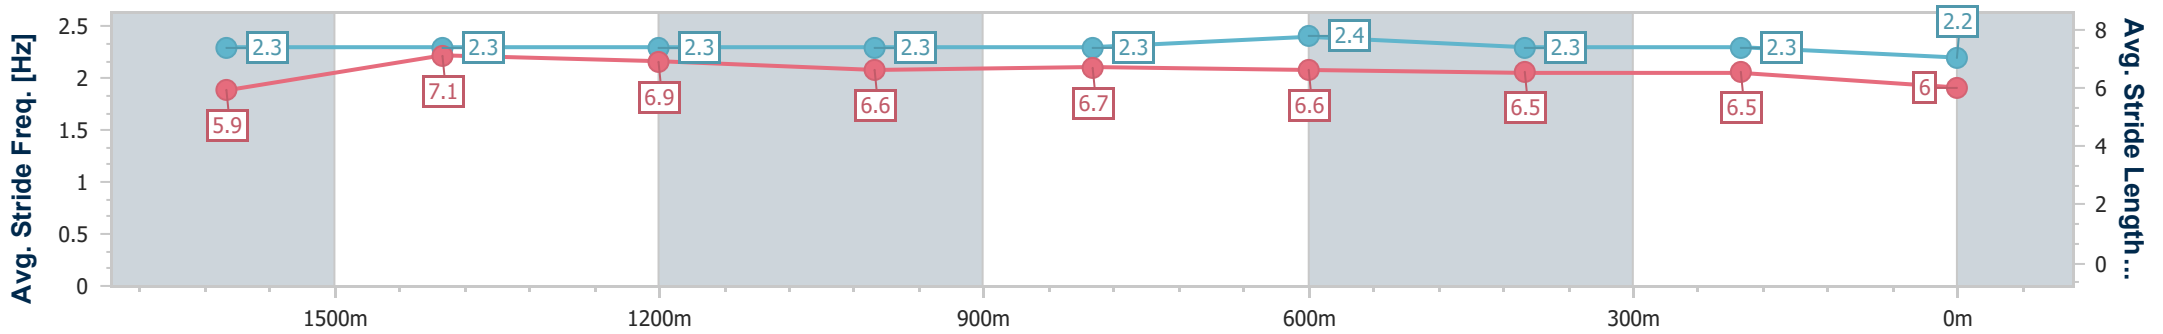

Sunshine Coast QLD Professional
 Race 4: IAT TRANSPORT BENCHMARK 58 Handicap - 1800m
 11 February 2024 - 14:39
 Track Rating: Heavy 10, Weather: Overcast, Rail Position: +12m

Section	Overall	1600m	1400m	1200m	1000m	800m	600m	400m	200m
Section Times	1:59.39 [5] (0:14.47)	1:44.92 [4] (0:11.90)	1:33.02 [4] (0:12.69)	1:20.33 [4] (0:13.17)	1:07.16 [3] (0:12.74)	0:54.42 [2] (0:13.09)	0:41.33 [2] (0:13.25)	0:28.08 [2] (0:13.41)	0:14.67 [4] (0:14.67)
Average Speed [km/h]	50.2	60.6	57.2	54.8	57.0	55.8	54.7	53.7	49.0
Top Speed [km/h]	62.4	62.4	59.1	56.7	57.9	56.9	55.8	55.4	52.0
Avg. Dist. to Rail [m]	3.1	1.7	1.9	2.8	3.1	2.2	1.3	2.7	2.7
Avg. Stride Freq. [Hz]	2.2	2.3	2.3	2.2	2.4	2.3	2.3	2.3	2.2
Avg. Stride Length [m]	6.1	7.2	6.9	6.8	6.7	6.7	6.6	6.5	6.2

- [] Ranking at each section and finish
- .-.- No data available at this section
- NA No data available

Horse/Jockey Name	The Love Of Mary
Final Rank	6
Fastest Section Time (Section)	0:11.94 (1600m)
Top Speed [km/h] (Section)	61.8 (Overall)
Race State	Finished

Sunshine Coast QLD Professional
 Race 4: IAT TRANSPORT BENCHMARK 58 Handicap - 1800m
 11 February 2024 - 14:39
 Track Rating: Heavy 10, Weather: Overcast, Rail Position: +12m

Section	Overall	1600m	1400m	1200m	1000m	800m	600m	400m	200m			
Section Times	2:00.13 [6] (0:14.35)	1:45.78 [2] (0:11.94)	1:33.84 [3] (0:12.72)	1:21.12 [3] (0:13.44)	1:07.68 [4] (0:13.08)	0:54.60 [4] (0:12.93)	0:41.67 [5] (0:13.36)	0:28.31 [5] (0:13.20)	0:15.11 [6] (0:15.11)			
Average Speed [km/h]	49.6	60.0	57.0	53.7	55.2	56.1	54.4	54.5	47.7			
Top Speed [km/h]	61.8	61.4	59.7	54.5	56.8	57.6	55.7	55.4	53.3			
Avg. Dist. to Rail [m]	2.4	0.6	1.1	2.1	0.6	1.3	1.9	3.1	1.5			
Avg. Stride Freq. [Hz]	2.3	2.3	2.3	2.3	2.3	2.4	2.3	2.3	2.2			
Avg. Stride Length [m]	5.9	7.1	6.9	6.6	6.7	6.6	6.5	6.5	6.0			

- [] Ranking at each section and finish
- .-.- No data available at this section
- NA No data available