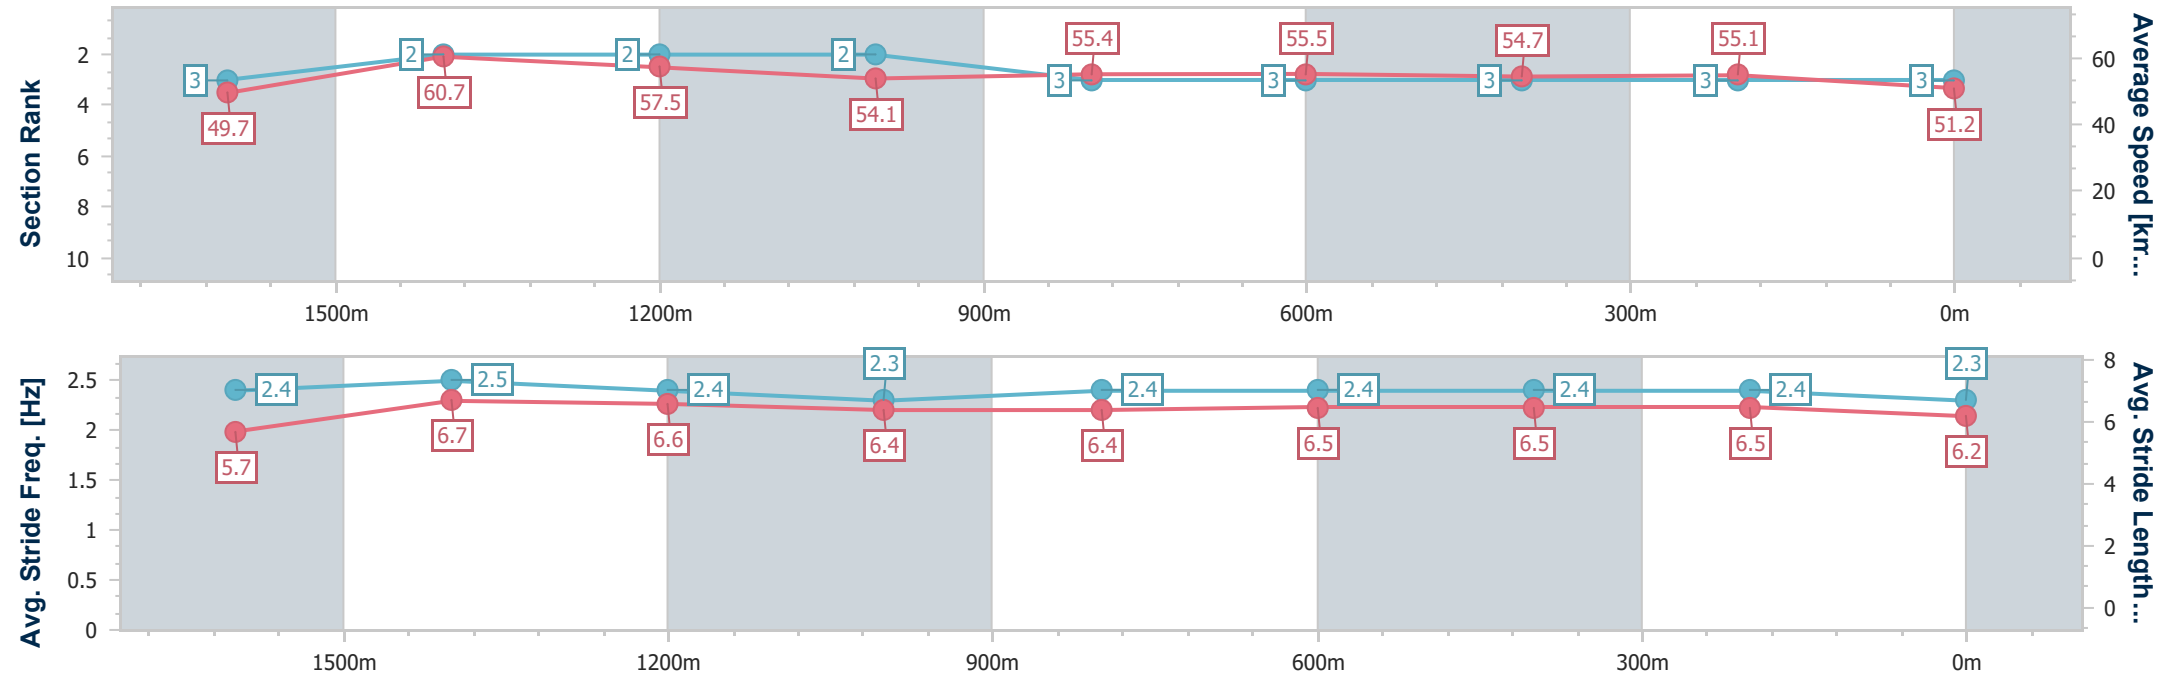

- [] Ranking at each section and finish
- .-.- No data available at this section
- NA No data available

Horse/Jockey Name	Willnotquit
Final Rank	3
Fastest Section Time (Section)	0:11.84 (1600m)
Top Speed [km/h] (Section)	62.7 (1600m)
Race State	Finished

Sunshine Coast QLD Professional
 Race 4: IAT TRANSPORT BENCHMARK 58 Handicap - 1800m
 11 February 2024 - 14:39
 Track Rating: Heavy 10, Weather: Overcast, Rail Position: +12m

Section	Overall	1600m	1400m	1200m	1000m	800m	600m	400m	200m				
Section Times	1:58.62 [3] (0:14.44)	1:44.18 [3] (0:11.84)	1:32.34 [2] (0:12.59)	1:19.75 [2] (0:13.35)	1:06.40 [2] (0:13.06)	0:53.34 [3] (0:13.02)	0:40.32 [3] (0:13.22)	0:27.10 [3] (0:13.04)	0:14.06 [3] (0:14.06)				
Average Speed [km/h]	49.7	60.7	57.5	54.1	55.4	55.5	54.7	55.1	51.2				
Top Speed [km/h]	62.6	62.7	59.5	55.6	57.1	57.3	55.7	55.9	55.4				
Avg. Dist. to Rail [m]	1.3	0.7	0.7	1.4	1.3	1.2	0.7	1.7	4.0				
Avg. Stride Freq. [Hz]	2.4	2.5	2.4	2.3	2.4	2.4	2.4	2.4	2.3				
Avg. Stride Length [m]	5.7	6.7	6.6	6.4	6.4	6.5	6.5	6.5	6.2				