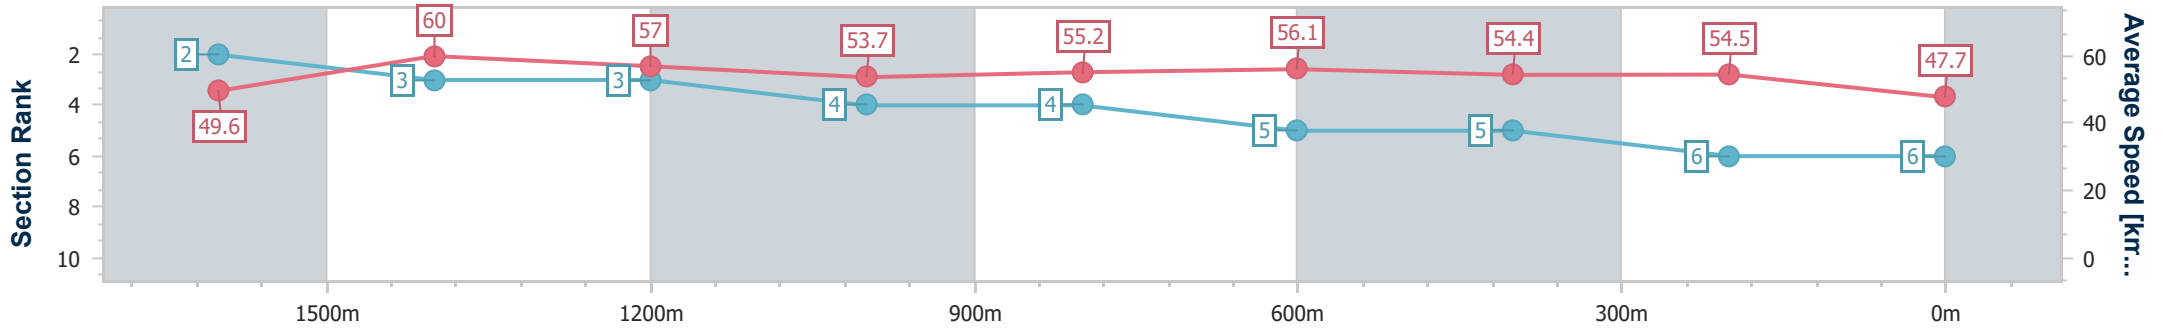

Sunshine Coast QLD Professional
 Race 4: IAT TRANSPORT BENCHMARK 58 Handicap - 1800m
 11 February 2024 - 14:39
 Track Rating: Heavy 10, Weather: Overcast, Rail Position: +12m

Section	Overall	1600m	1400m	1200m	1000m	800m	600m	400m	200m
Section Times	1:59.39 [5] (0:14.47)	1:44.92 [4] (0:11.90)	1:33.02 [4] (0:12.69)	1:20.33 [4] (0:13.17)	1:07.16 [3] (0:12.74)	0:54.42 [2] (0:13.09)	0:41.33 [2] (0:13.25)	0:28.08 [2] (0:13.41)	0:14.67 [4] (0:14.67)
Average Speed [km/h]	50.2	60.6	57.2	54.8	57.0	55.8	54.7	53.7	49.0
Top Speed [km/h]	62.4	62.4	59.1	56.7	57.9	56.9	55.8	55.4	52.0
Avg. Dist. to Rail [m]	3.1	1.7	1.9	2.8	3.1	2.2	1.3	2.7	2.7
Avg. Stride Freq. [Hz]	2.2	2.3	2.3	2.2	2.4	2.3	2.3	2.3	2.2
Avg. Stride Length [m]	6.1	7.2	6.9	6.8	6.7	6.7	6.6	6.5	6.2

- [] Ranking at each section and finish
- .-.- No data available at this section
- NA No data available

Horse/Jockey Name	The Love Of Mary
Final Rank	6
Fastest Section Time (Section)	0:11.94 (1600m)
Top Speed [km/h] (Section)	61.8 (Overall)
Race State	Finished

Sunshine Coast QLD Professional
 Race 4: IAT TRANSPORT BENCHMARK 58 Handicap - 1800m
 11 February 2024 - 14:39
 Track Rating: Heavy 10, Weather: Overcast, Rail Position: +12m

Section	Overall	1600m	1400m	1200m	1000m	800m	600m	400m	200m			
Section Times	2:00.13 [6] (0:14.35)	1:45.78 [2] (0:11.94)	1:33.84 [3] (0:12.72)	1:21.12 [3] (0:13.44)	1:07.68 [4] (0:13.08)	0:54.60 [4] (0:12.93)	0:41.67 [5] (0:13.36)	0:28.31 [5] (0:13.20)	0:15.11 [6] (0:15.11)			
Average Speed [km/h]	49.6	60.0	57.0	53.7	55.2	56.1	54.4	54.5	47.7			
Top Speed [km/h]	61.8	61.4	59.7	54.5	56.8	57.6	55.7	55.4	53.3			
Avg. Dist. to Rail [m]	2.4	0.6	1.1	2.1	0.6	1.3	1.9	3.1	1.5			
Avg. Stride Freq. [Hz]	2.3	2.3	2.3	2.3	2.3	2.4	2.3	2.3	2.2			
Avg. Stride Length [m]	5.9	7.1	6.9	6.6	6.7	6.6	6.5	6.5	6.0			