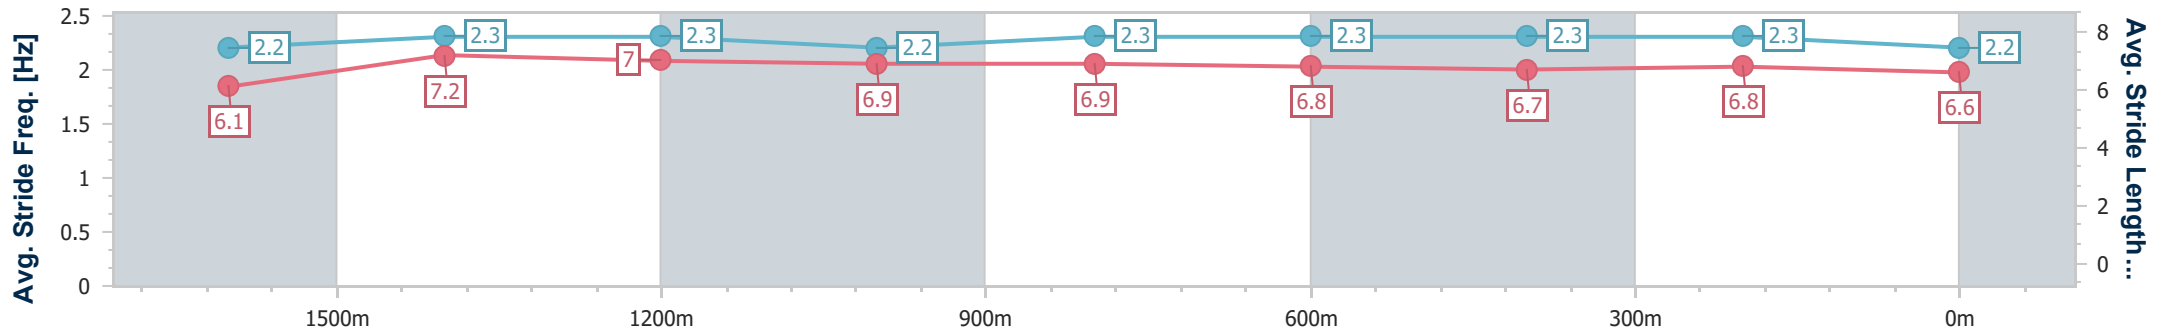

Scratched: Joe Mama (#3), Mantinello (#6), War Too All (#9), Force Me (#10)

[] Ranking at each section and finish
 -:-:-:- No data available at this section
 NA No data available

SCN Saddle cloth number
 DNF Did not finish
 DNT Did not track

Section	Overall	1600m	1400m	1200m	1000m	800m	600m	400m	200m
Section Times	1:58.26 [1] (0:14.75)	1:43.51 [6] (0:11.89)	1:31.62 [6] (0:12.70)	1:18.92 [6] (0:13.19)	1:05.73 [5] (0:13.01)	0:52.72 [5] (0:12.83)	0:39.89 [4] (0:13.19)	0:26.70 [4] (0:12.89)	0:13.81 [2] (0:13.81)
Average Speed [km/h]	49.4	60.5	57.2	54.7	55.7	57.1	55.5	56.0	52.1
Top Speed [km/h]	61.5	61.4	59.7	55.2	57.0	58.1	56.8	56.7	55.3
Avg. Dist. to Rail [m]	6.1	1.3	2.6	3.2	2.2	3.0	3.0	2.8	1.2
Avg. Stride Freq. [Hz]	2.2	2.3	2.3	2.2	2.3	2.3	2.3	2.3	2.2
Avg. Stride Length [m]	6.1	7.2	7.0	6.9	6.9	6.8	6.7	6.8	6.6