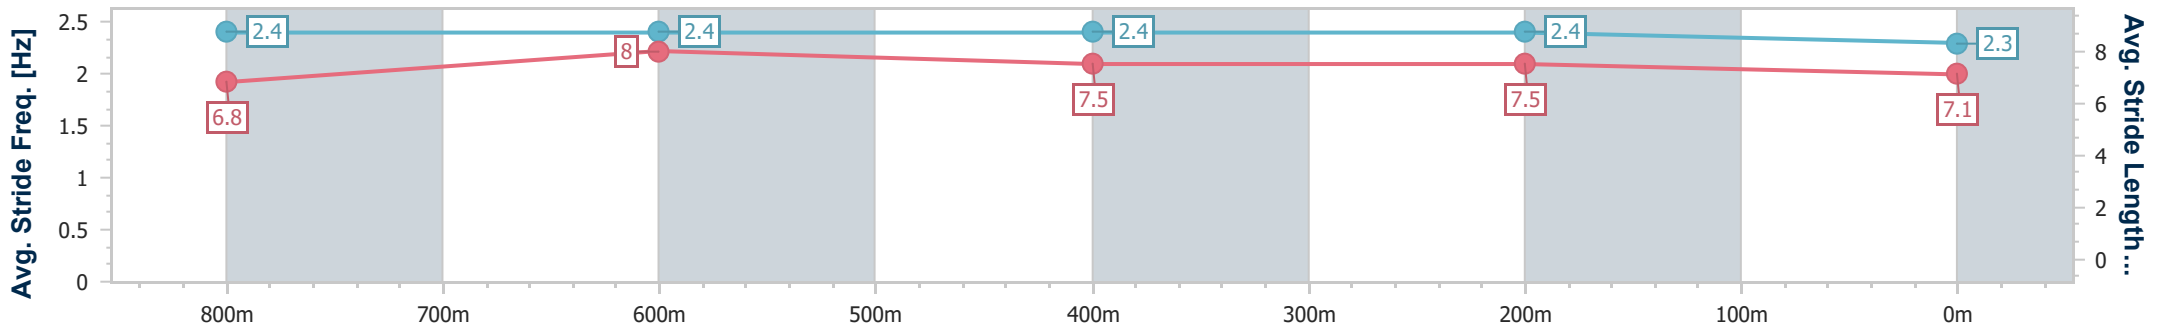

Section	Overall	800m	600m	400m	200m
Section Times	0:57.64 [5] (0:13.24)	0:44.40 [4] (0:10.58)	0:33.82 [5] (0:10.91)	0:22.91 [4] (0:11.26)	0:11.65 [6] (0:11.65)
Average Speed [km/h]	54.5	68.0	65.6	63.5	62.0
Top Speed [km/h]	70.9	70.8	68.8	66.7	63.0
Avg. Dist. to Rail [m]	2.3	1.0	1.5	2.9	1.9
Avg. Stride Freq. [Hz]	2.6	2.6	2.5	2.4	2.4
Avg. Stride Length [m]	6.3	7.4	7.2	7.2	7.1

- [] Ranking at each section and finish
- .-.- No data available at this section
- NA No data available

Horse/Jockey Name	Hell Of A Bentley
Final Rank	6
Fastest Section Time (Section)	0:10.33 (800m)
Top Speed [km/h] (Section)	71.5 (Overall)
Race State	Finished

Section	Overall	800m	600m	400m	200m
Section Times	0:57.73 [6] (0:13.23)	0:44.50 [3] (0:10.33)	0:34.17 [3] (0:11.06)	0:23.11 [3] (0:11.18)	0:11.93 [3] (0:11.93)
Average Speed [km/h]	54.6	69.9	65.5	64.4	60.3
Top Speed [km/h]	71.5	71.3	67.2	65.4	63.0
Avg. Dist. to Rail [m]	3.4	1.7	1.5	0.8	0.4
Avg. Stride Freq. [Hz]	2.4	2.4	2.4	2.4	2.3
Avg. Stride Length [m]	6.8	8.0	7.5	7.5	7.1