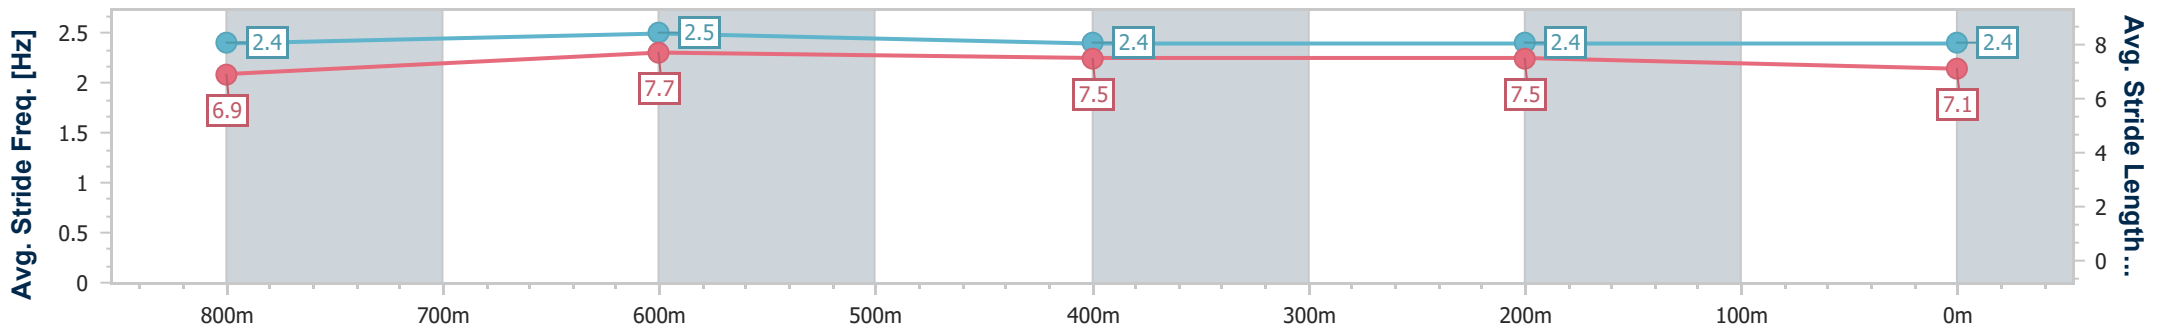

Horse/Jockey Name	Time To Prophet
Final Rank	1
Fastest Section Time (Section)	0:10.58 (800m)
Top Speed [km/h] (Section)	72.0 (Overall)
Race State	Finished

Townsville QLD Professional
Race 1: LAWRENCE & HANSON QTIS JEWEL QUALIFIER 2YO
Plate - 1000m

20 February 2024 - 11:55
Track Rating: Soft 5, Weather: Overcast, Rail Position: +5.5m
1000m-W/Post, +2m Remainder

Section	Overall	800m	600m	400m	200m
Section Times	0:57.17 [1] (0:12.87)	0:44.30 [1] (0:10.58)	0:33.72 [2] (0:10.99)	0:22.73 [2] (0:11.04)	0:11.69 [1] (0:11.69)
Average Speed [km/h]	56.0	68.5	65.1	64.9	61.8
Top Speed [km/h]	72.0	72.0	67.7	66.1	64.9
Avg. Dist. to Rail [m]	1.4	1.3	0.9	2.6	2.5
Avg. Stride Freq. [Hz]	2.4	2.5	2.4	2.4	2.4
Avg. Stride Length [m]	6.9	7.7	7.5	7.5	7.1

- [ ] Ranking at each section and finish
- -.-.- No data available at this section
- NA No data available