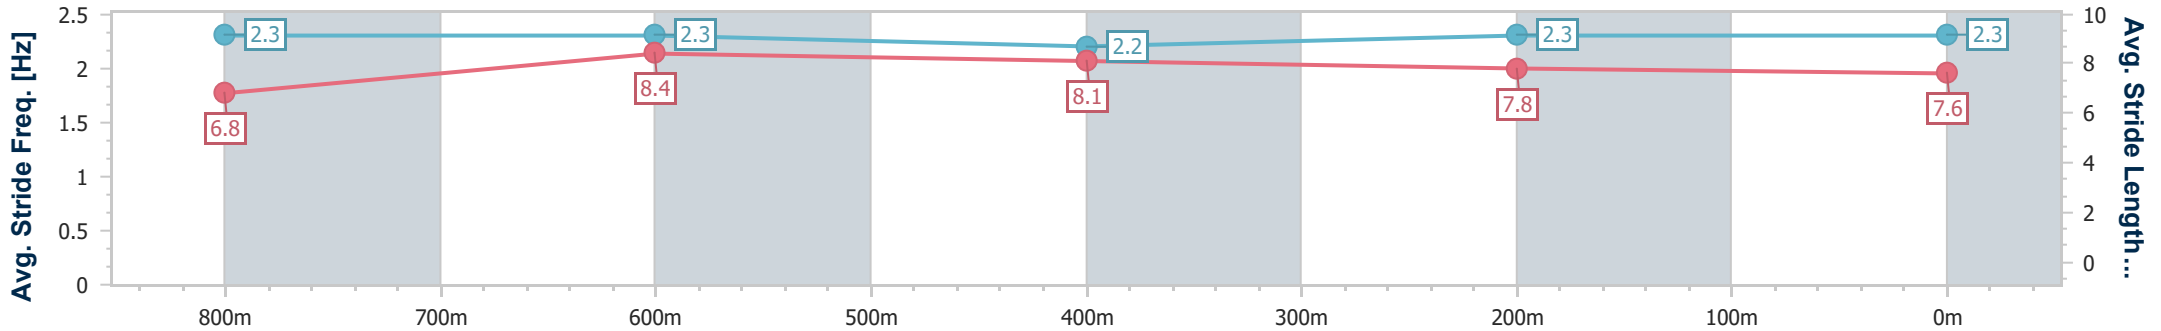

Section	Overall	800m	600m	400m	200m
Section Times	0:57.21 [2] (0:13.34)	0:43.87 [5] (0:10.46)	0:33.41 [4] (0:10.99)	0:22.42 [5] (0:11.01)	0:11.41 [4] (0:11.41)
Average Speed [km/h]	54.1	68.8	65.5	64.9	63.1
Top Speed [km/h]	70.6	70.9	68.8	65.8	64.3
Avg. Dist. to Rail [m]	1.1	0.9	1.5	4.1	1.8
Avg. Stride Freq. [Hz]	2.4	2.4	2.3	2.3	2.3
Avg. Stride Length [m]	6.6	8.1	7.8	7.9	7.7

- [] Ranking at each section and finish
- .-.- No data available at this section
- NA No data available

Horse/Jockey Name	Dance For Me Randy
Final Rank	3
Fastest Section Time (Section)	0:10.31 (800m)
Top Speed [km/h] (Section)	71.1 (800m)
Race State	Finished

Section	Overall	800m	600m	400m	200m
Section Times	0:57.35 [3] (0:13.65)	0:43.70 [6] (0:10.31)	0:33.39 [6] (0:10.85)	0:22.54 [6] (0:11.13)	0:11.41 [5] (0:11.41)
Average Speed [km/h]	52.9	69.5	65.1	64.4	62.8
Top Speed [km/h]	70.8	71.1	68.0	66.2	65.0
Avg. Dist. to Rail [m]	1.8	1.6	3.7	2.8	1.1
Avg. Stride Freq. [Hz]	2.3	2.3	2.2	2.3	2.3
Avg. Stride Length [m]	6.8	8.4	8.1	7.8	7.6