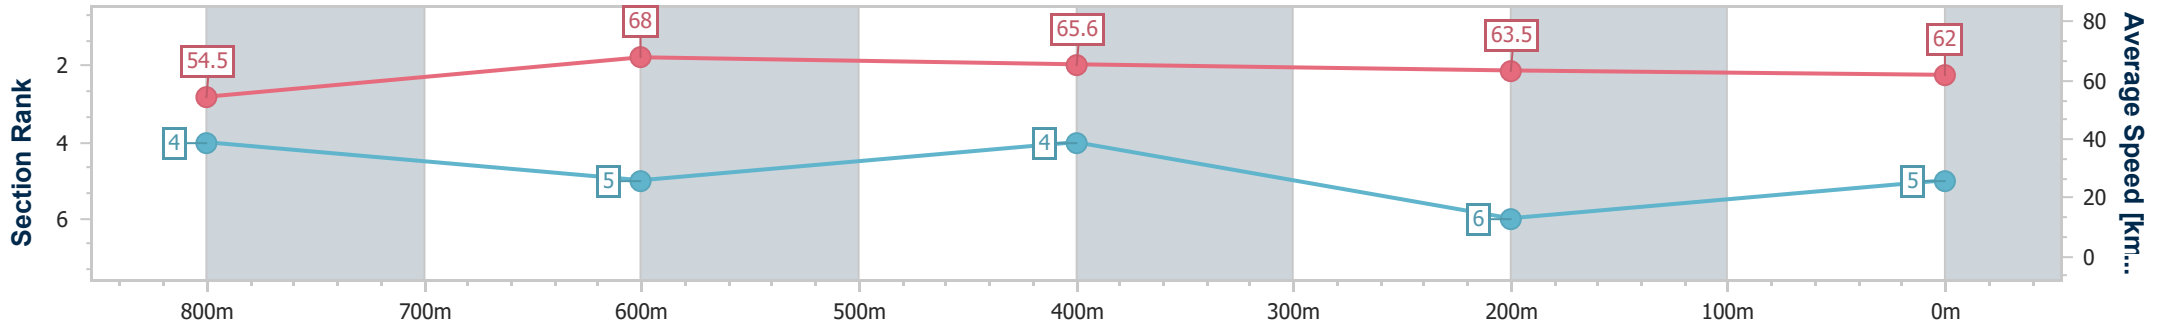

Horse/Jockey Name	Hand Grenade
Final Rank	5
Fastest Section Time (Section)	0:10.58 (800m)
Top Speed [km/h] (Section)	70.9 (Overall)
Race State	Finished

Townsville QLD Professional
Race 1: LAWRENCE & HANSON QTIS JEWEL QUALIFIER 2YO
Plate - 1000m

20 February 2024 - 11:55
Track Rating: Soft 5, Weather: Overcast, Rail Position: +5.5m
1000m-W/Post, +2m Remainder

Section	Overall	800m	600m	400m	200m
Section Times	0:57.64 [5] (0:13.24)	0:44.40 [4] (0:10.58)	0:33.82 [5] (0:10.91)	0:22.91 [4] (0:11.26)	0:11.65 [6] (0:11.65)
Average Speed [km/h]	54.5	68.0	65.6	63.5	62.0
Top Speed [km/h]	70.9	70.8	68.8	66.7	63.0
Avg. Dist. to Rail [m]	2.3	1.0	1.5	2.9	1.9
Avg. Stride Freq. [Hz]	2.6	2.6	2.5	2.4	2.4
Avg. Stride Length [m]	6.3	7.4	7.2	7.2	7.1

- [ ] Ranking at each section and finish
- -.-.- No data available at this section
- NA No data available