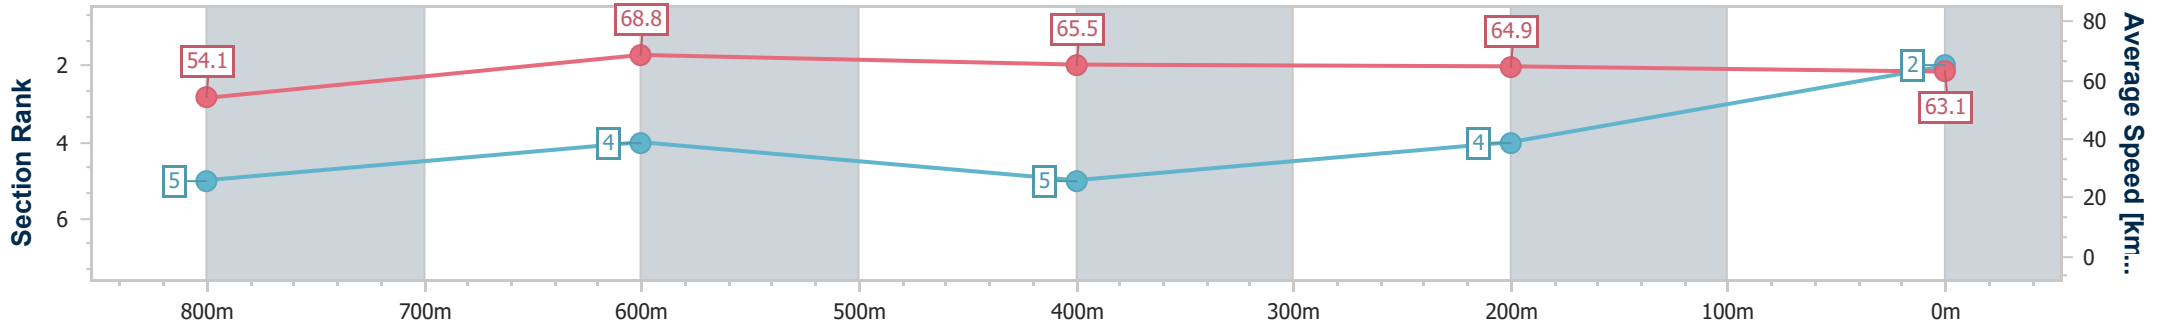

Horse/Jockey Name	That's It
Final Rank	2
Fastest Section Time (Section)	0:10.46 (800m)
Top Speed [km/h] (Section)	70.9 (800m)
Race State	Finished

Townsville QLD Professional
Race 1: LAWRENCE & HANSON QTIS JEWEL QUALIFIER 2YO
Plate - 1000m

20 February 2024 - 11:55
Track Rating: Soft 5, Weather: Overcast, Rail Position: +5.5m
1000m-W/Post, +2m Remainder

Section	Overall	800m	600m	400m	200m
Section Times	0:57.21 [2] (0:13.34)	0:43.87 [5] (0:10.46)	0:33.41 [4] (0:10.99)	0:22.42 [5] (0:11.01)	0:11.41 [4] (0:11.41)
Average Speed [km/h]	54.1	68.8	65.5	64.9	63.1
Top Speed [km/h]	70.6	70.9	68.8	65.8	64.3
Avg. Dist. to Rail [m]	1.1	0.9	1.5	4.1	1.8
Avg. Stride Freq. [Hz]	2.4	2.4	2.3	2.3	2.3
Avg. Stride Length [m]	6.6	8.1	7.8	7.9	7.7

- [ ] Ranking at each section and finish
- -.-.- No data available at this section
- NA No data available