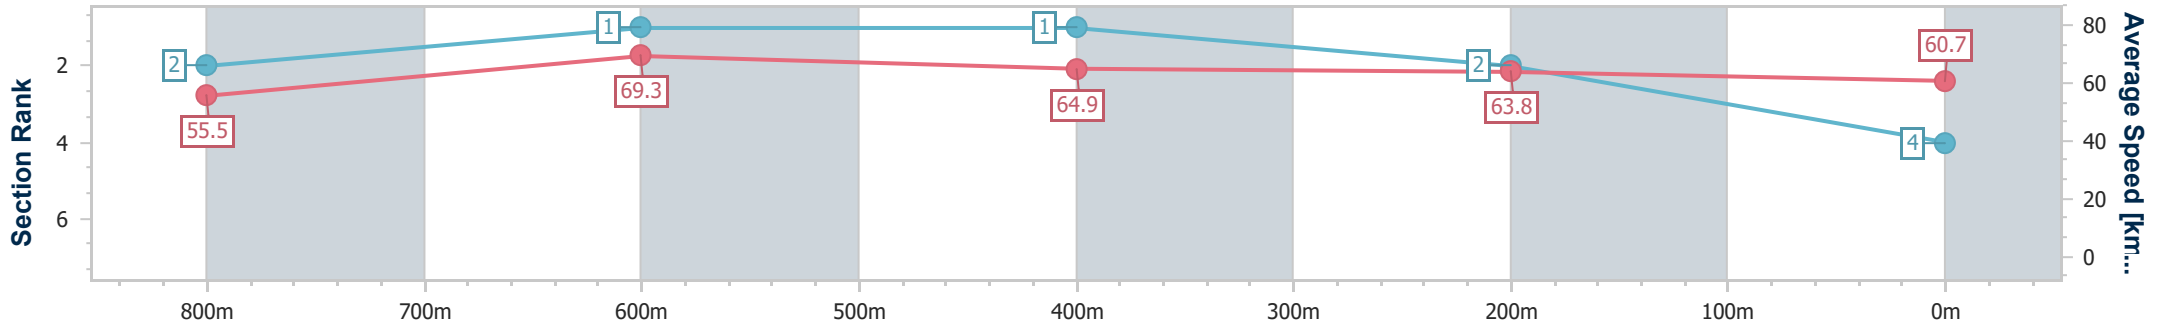

Section	Overall	800m	600m	400m	200m
Section Times	0:57.35 [3] (0:13.65)	0:43.70 [6] (0:10.31)	0:33.39 [6] (0:10.85)	0:22.54 [6] (0:11.13)	0:11.41 [5] (0:11.41)
Average Speed [km/h]	52.9	69.5	65.1	64.4	62.8
Top Speed [km/h]	70.8	71.1	68.0	66.2	65.0
Avg. Dist. to Rail [m]	1.8	1.6	3.7	2.8	1.1
Avg. Stride Freq. [Hz]	2.3	2.3	2.2	2.3	2.3
Avg. Stride Length [m]	6.8	8.4	8.1	7.8	7.6

- [] Ranking at each section and finish
- .-.- No data available at this section
- NA No data available

Horse/Jockey Name	Margot Barbie
Final Rank	4
Fastest Section Time (Section)	0:10.42 (800m)
Top Speed [km/h] (Section)	71.7 (800m)
Race State	Finished

Section	Overall	800m	600m	400m	200m
Section Times	0:57.51 [4] (0:13.00)	0:44.51 [2] (0:10.42)	0:34.09 [1] (0:11.00)	0:23.09 [1] (0:11.21)	0:11.88 [2] (0:11.88)
Average Speed [km/h]	55.5	69.3	64.9	63.8	60.7
Top Speed [km/h]	71.6	71.7	67.9	64.6	63.4
Avg. Dist. to Rail [m]	0.9	0.8	1.3	2.8	1.9
Avg. Stride Freq. [Hz]	2.5	2.5	2.4	2.4	2.3
Avg. Stride Length [m]	6.6	7.7	7.5	7.3	7.3