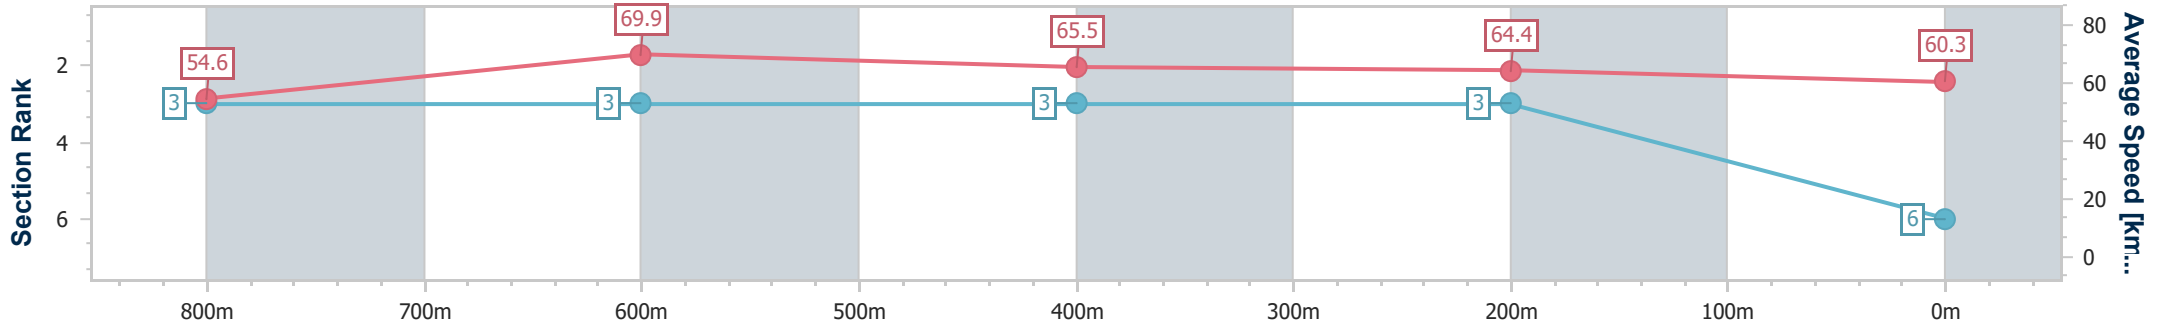

Horse/Jockey Name	Hell Of A Bentley
Final Rank	6
Fastest Section Time (Section)	0:10.33 (800m)
Top Speed [km/h] (Section)	71.5 (Overall)
Race State	Finished

Townsville QLD Professional
Race 1: LAWRENCE & HANSON QTIS JEWEL QUALIFIER 2YO
Plate - 1000m

20 February 2024 - 11:55
Track Rating: Soft 5, Weather: Overcast, Rail Position: +5.5m
1000m-W/Post, +2m Remainder

Section	Overall	800m	600m	400m	200m
Section Times	0:57.73 [6] (0:13.23)	0:44.50 [3] (0:10.33)	0:34.17 [3] (0:11.06)	0:23.11 [3] (0:11.18)	0:11.93 [3] (0:11.93)
Average Speed [km/h]	54.6	69.9	65.5	64.4	60.3
Top Speed [km/h]	71.5	71.3	67.2	65.4	63.0
Avg. Dist. to Rail [m]	3.4	1.7	1.5	0.8	0.4
Avg. Stride Freq. [Hz]	2.4	2.4	2.4	2.4	2.3
Avg. Stride Length [m]	6.8	8.0	7.5	7.5	7.1

- [ ] Ranking at each section and finish
- -.-.- No data available at this section
- NA No data available