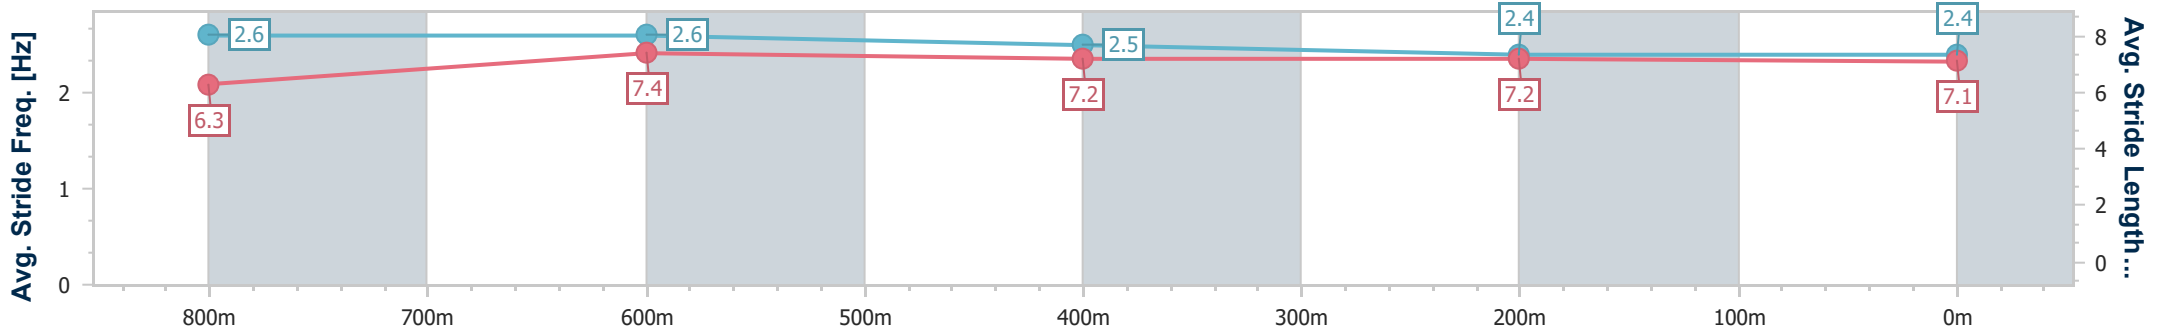

Horse/Jockey Name	Hand Grenade
Final Rank	5
Fastest Section Time (Section)	0:10.58 (800m)
Top Speed [km/h] (Section)	70.9 (Overall)
Race State	Finished

Townsville QLD Professional
Race 1: LAWRENCE & HANSON QTIS JEWEL QUALIFIER 2YO
Plate - 1000m

20 February 2024 - 11:55
Track Rating: Soft 5, Weather: Overcast, Rail Position: +5.5m
1000m-W/Post, +2m Remainder

Section	Overall	800m	600m	400m	200m
Section Times	0:57.64 [5] (0:13.24)	0:44.40 [4] (0:10.58)	0:33.82 [5] (0:10.91)	0:22.91 [4] (0:11.26)	0:11.65 [6] (0:11.65)
Average Speed [km/h]	54.5	68.0	65.6	63.5	62.0
Top Speed [km/h]	70.9	70.8	68.8	66.7	63.0
Avg. Dist. to Rail [m]	2.3	1.0	1.5	2.9	1.9
Avg. Stride Freq. [Hz]	2.6	2.6	2.5	2.4	2.4
Avg. Stride Length [m]	6.3	7.4	7.2	7.2	7.1

- [ ] Ranking at each section and finish
- -.-.- No data available at this section
- NA No data available