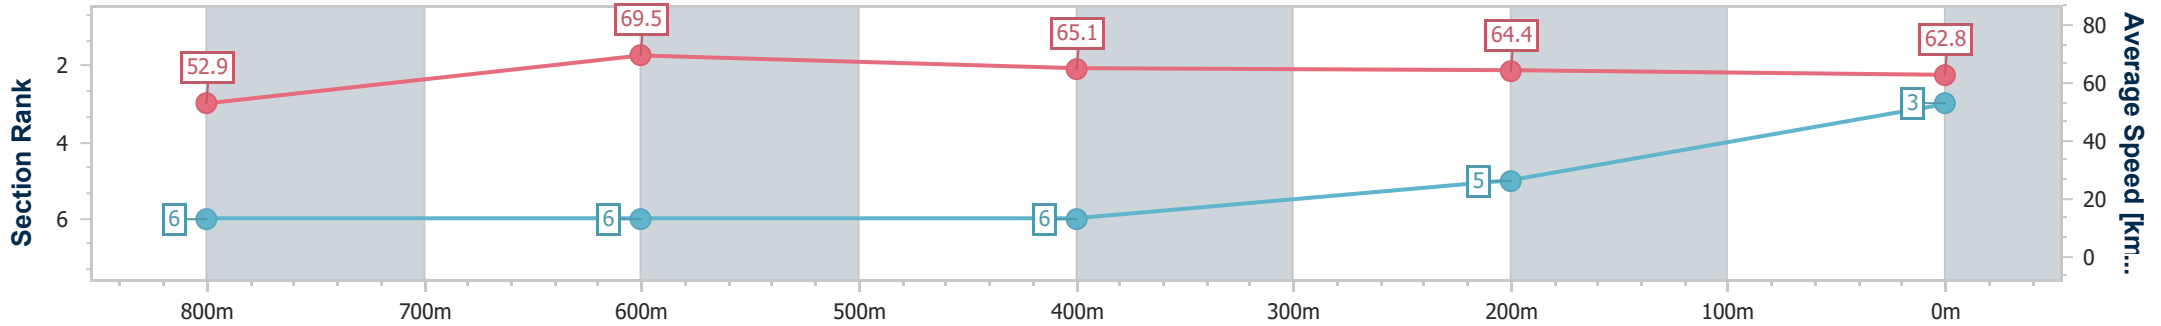

Horse/Jockey Name	Dance For Me Randy
Final Rank	3
Fastest Section Time (Section)	0:10.31 (800m)
Top Speed [km/h] (Section)	71.1 (800m)
Race State	Finished

Townsville QLD Professional
Race 1: LAWRENCE & HANSON QTIS JEWEL QUALIFIER 2YO
Plate - 1000m

20 February 2024 - 11:55
Track Rating: Soft 5, Weather: Overcast, Rail Position: +5.5m
1000m-W/Post, +2m Remainder

Section	Overall	800m	600m	400m	200m
Section Times	0:57.35 [3] (0:13.65)	0:43.70 [6] (0:10.31)	0:33.39 [6] (0:10.85)	0:22.54 [6] (0:11.13)	0:11.41 [5] (0:11.41)
Average Speed [km/h]	52.9	69.5	65.1	64.4	62.8
Top Speed [km/h]	70.8	71.1	68.0	66.2	65.0
Avg. Dist. to Rail [m]	1.8	1.6	3.7	2.8	1.1
Avg. Stride Freq. [Hz]	2.3	2.3	2.2	2.3	2.3
Avg. Stride Length [m]	6.8	8.4	8.1	7.8	7.6

- [ ] Ranking at each section and finish
- -.-.- No data available at this section
- NA No data available