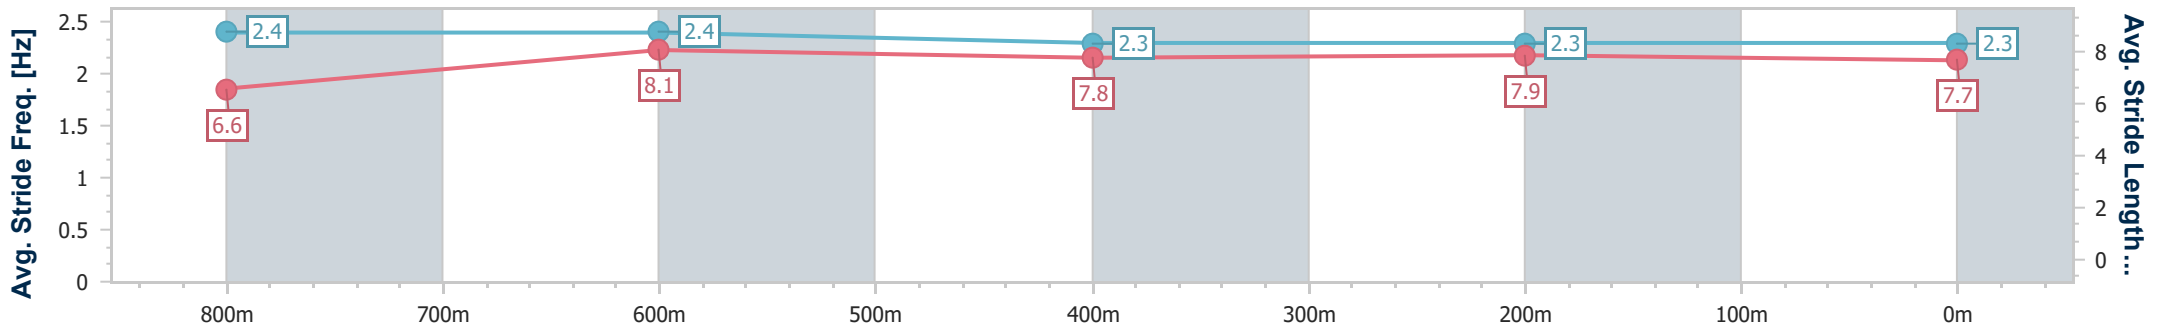

Horse/Jockey Name	That's It
Final Rank	2
Fastest Section Time (Section)	0:10.46 (800m)
Top Speed [km/h] (Section)	70.9 (800m)
Race State	Finished

Townsville QLD Professional
Race 1: LAWRENCE & HANSON QTIS JEWEL QUALIFIER 2YO
Plate - 1000m

20 February 2024 - 11:55
Track Rating: Soft 5, Weather: Overcast, Rail Position: +5.5m
1000m-W/Post, +2m Remainder

Section	Overall	800m	600m	400m	200m
Section Times	0:57.21 [2] (0:13.34)	0:43.87 [5] (0:10.46)	0:33.41 [4] (0:10.99)	0:22.42 [5] (0:11.01)	0:11.41 [4] (0:11.41)
Average Speed [km/h]	54.1	68.8	65.5	64.9	63.1
Top Speed [km/h]	70.6	70.9	68.8	65.8	64.3
Avg. Dist. to Rail [m]	1.1	0.9	1.5	4.1	1.8
Avg. Stride Freq. [Hz]	2.4	2.4	2.3	2.3	2.3
Avg. Stride Length [m]	6.6	8.1	7.8	7.9	7.7

- [ ] Ranking at each section and finish
- -.-.- No data available at this section
- NA No data available