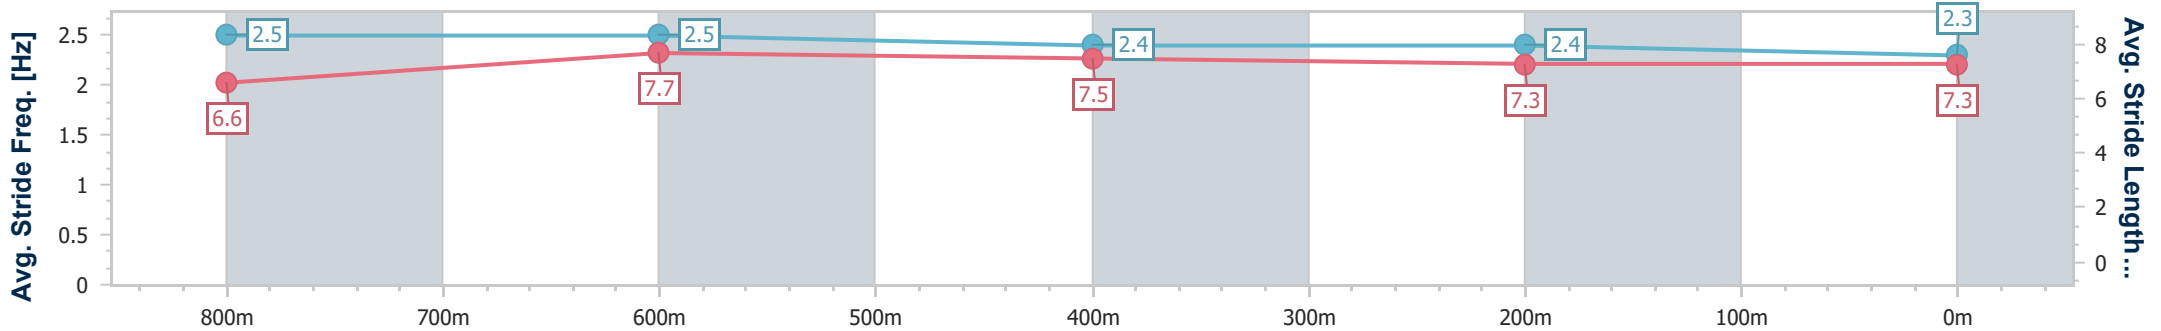

Section	Overall	800m	600m	400m	200m
Section Times	0:57.35 [3] (0:13.65)	0:43.70 [6] (0:10.31)	0:33.39 [6] (0:10.85)	0:22.54 [6] (0:11.13)	0:11.41 [5] (0:11.41)
Average Speed [km/h]	52.9	69.5	65.1	64.4	62.8
Top Speed [km/h]	70.8	71.1	68.0	66.2	65.0
Avg. Dist. to Rail [m]	1.8	1.6	3.7	2.8	1.1
Avg. Stride Freq. [Hz]	2.3	2.3	2.2	2.3	2.3
Avg. Stride Length [m]	6.8	8.4	8.1	7.8	7.6

- [] Ranking at each section and finish
- .-.- No data available at this section
- NA No data available

Horse/Jockey Name	Margot Barbie
Final Rank	4
Fastest Section Time (Section)	0:10.42 (800m)
Top Speed [km/h] (Section)	71.7 (800m)
Race State	Finished

Section	Overall	800m	600m	400m	200m
Section Times	0:57.51 [4] (0:13.00)	0:44.51 [2] (0:10.42)	0:34.09 [1] (0:11.00)	0:23.09 [1] (0:11.21)	0:11.88 [2] (0:11.88)
Average Speed [km/h]	55.5	69.3	64.9	63.8	60.7
Top Speed [km/h]	71.6	71.7	67.9	64.6	63.4
Avg. Dist. to Rail [m]	0.9	0.8	1.3	2.8	1.9
Avg. Stride Freq. [Hz]	2.5	2.5	2.4	2.4	2.3
Avg. Stride Length [m]	6.6	7.7	7.5	7.3	7.3