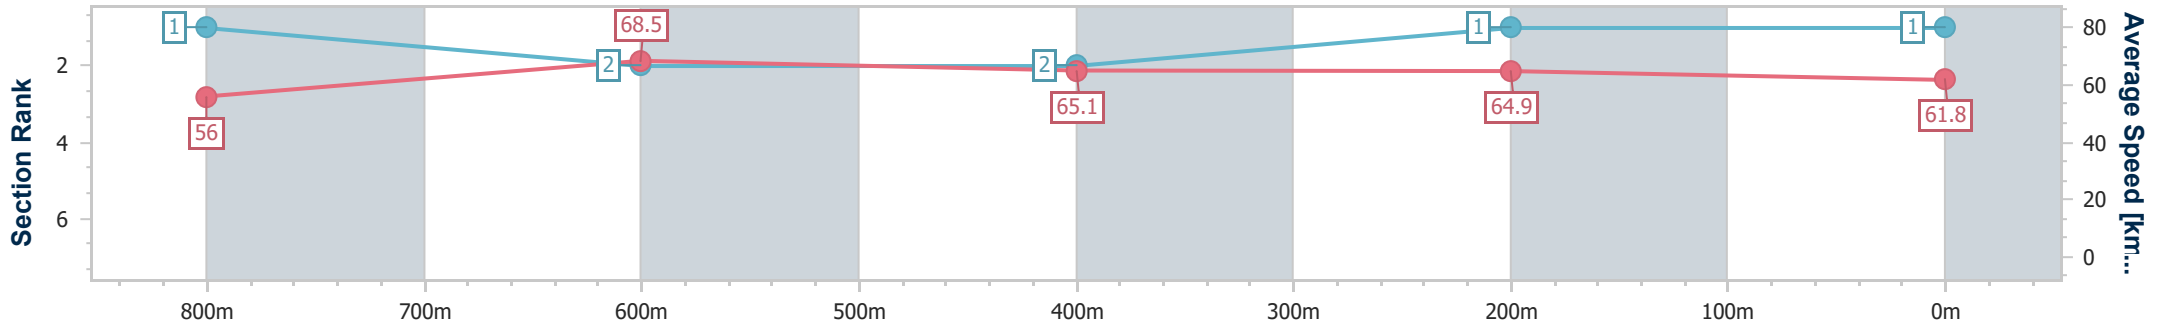

Horse/Jockey Name	Time To Prophet
Final Rank	1
Fastest Section Time (Section)	0:10.58 (800m)
Top Speed [km/h] (Section)	72.0 (Overall)
Race State	Finished

Townsville QLD Professional
Race 1: LAWRENCE & HANSON QTIS JEWEL QUALIFIER 2YO
Plate - 1000m

20 February 2024 - 11:55
Track Rating: Soft 5, Weather: Overcast, Rail Position: +5.5m
1000m-W/Post, +2m Remainder

Section	Overall	800m	600m	400m	200m
Section Times	0:57.17 [1] (0:12.87)	0:44.30 [1] (0:10.58)	0:33.72 [2] (0:10.99)	0:22.73 [2] (0:11.04)	0:11.69 [1] (0:11.69)
Average Speed [km/h]	56.0	68.5	65.1	64.9	61.8
Top Speed [km/h]	72.0	72.0	67.7	66.1	64.9
Avg. Dist. to Rail [m]	1.4	1.3	0.9	2.6	2.5
Avg. Stride Freq. [Hz]	2.4	2.5	2.4	2.4	2.4
Avg. Stride Length [m]	6.9	7.7	7.5	7.5	7.1

- [ ] Ranking at each section and finish
- -.-.- No data available at this section
- NA No data available