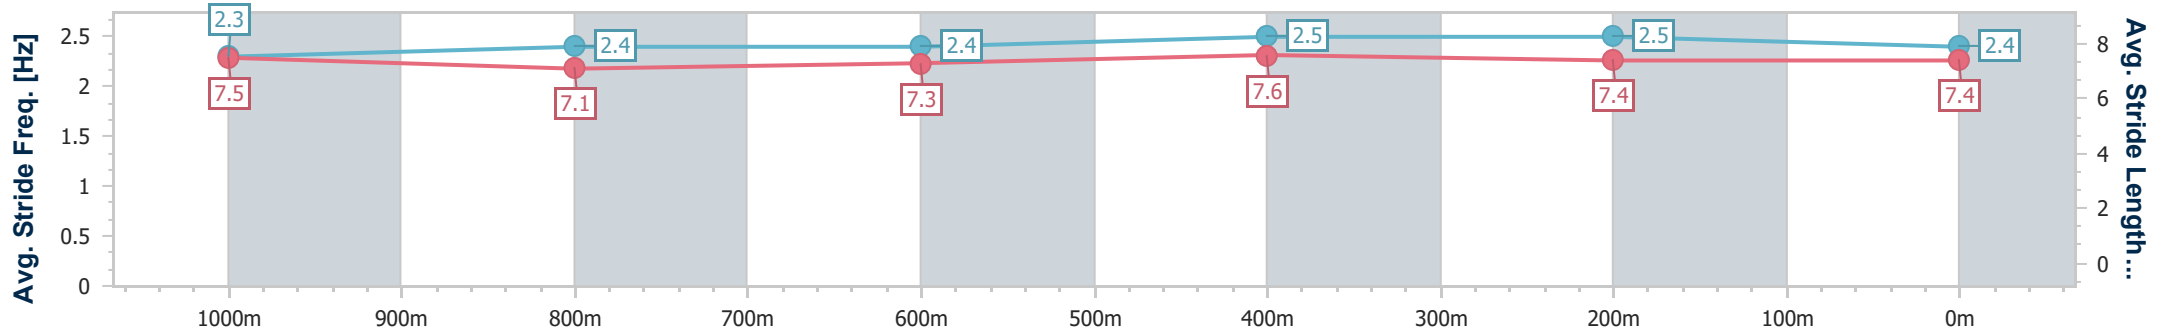

- [] Ranking at each section and finish
- .-.- No data available at this section
- NA No data available

Horse/Jockey Name	Ready For Magic
Final Rank	2
Fastest Section Time (Section)	0:07.50 (Overall)
Top Speed [km/h] (Section)	68.7 (600m)
Race State	Finished

Rockhampton QLD Professional

Race 2: THE AGENCY OPEN Handicap - 1100m

24 February 2024 - 13:32

Track Rating: Good 4, Weather: Fine, Rail Position: True

Section	Overall	1000m	800m	600m	400m	200m
Section Times	1:03.46 [2] (0:07.50)	0:55.96 [2] (0:11.59)	0:44.37 [3] (0:11.56)	0:32.81 [4] (0:10.72)	0:22.09 [4] (0:10.72)	0:11.37 [2] (0:11.37)
Average Speed [km/h]	48.0	62.0	62.9	67.2	67.1	63.3
Top Speed [km/h]	61.0	63.4	64.8	68.7	68.3	66.2
Avg. Dist. to Rail [m]	2.4	0.3	1.0	1.0	1.2	2.4
Avg. Stride Freq. [Hz]	2.3	2.4	2.4	2.5	2.5	2.4
Avg. Stride Length [m]	7.5	7.1	7.3	7.6	7.4	7.4