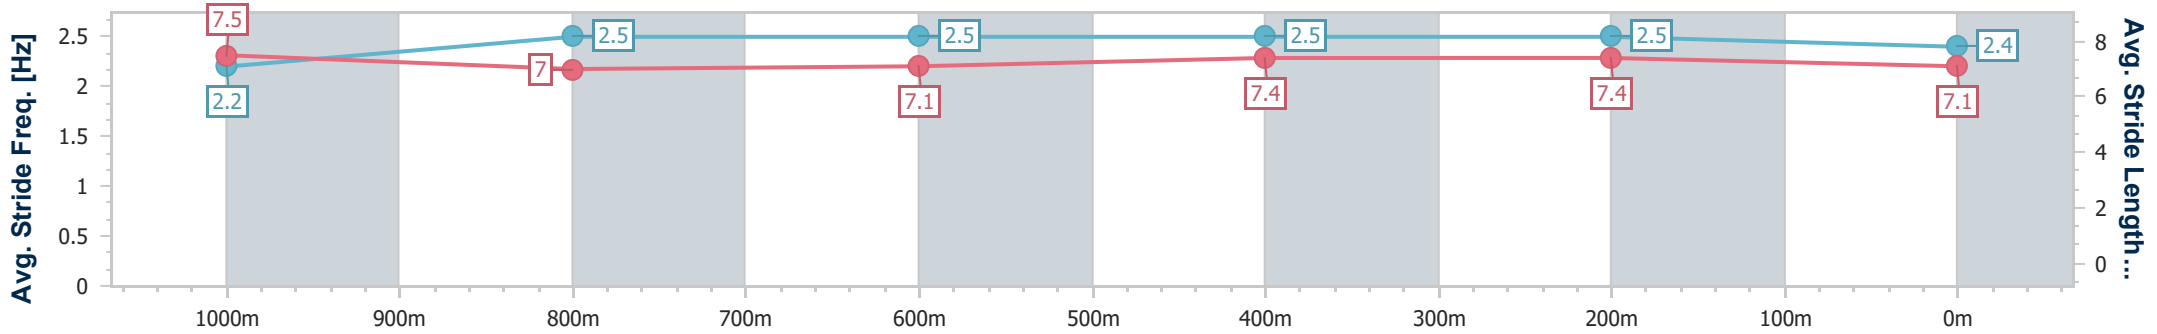

- [] Ranking at each section and finish
- .-.- No data available at this section
- NA No data available

Horse/Jockey Name	Courtesy Bus
Final Rank	3
Fastest Section Time (Section)	0:07.89 (Overall)
Top Speed [km/h] (Section)	68.0 (600m)
Race State	Finished

Rockhampton QLD Professional

Race 2: THE AGENCY OPEN Handicap - 1100m

24 February 2024 - 13:32

Track Rating: Good 4, Weather: Fine, Rail Position: True

Section	Overall	1000m	800m	600m	400m	200m
Section Times	1:04.06 [3] (0:07.89)	0:56.17 [4] (0:11.40)	0:44.77 [4] (0:11.34)	0:33.43 [3] (0:10.73)	0:22.70 [3] (0:10.90)	0:11.80 [3] (0:11.80)
Average Speed [km/h]	45.7	62.9	64.1	67.3	66.0	61.1
Top Speed [km/h]	61.0	64.0	65.6	68.0	67.7	64.3
Avg. Dist. to Rail [m]	3.7	0.7	1.2	3.6	6.0	5.9
Avg. Stride Freq. [Hz]	2.2	2.5	2.5	2.5	2.5	2.4
Avg. Stride Length [m]	7.5	7.0	7.1	7.4	7.4	7.1