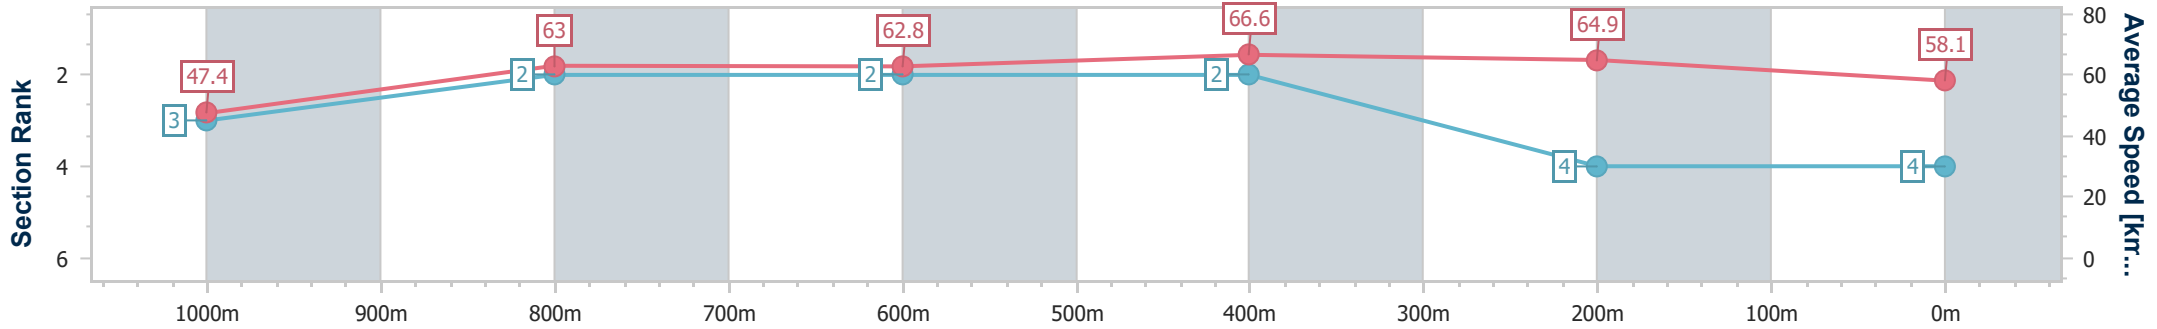

Rockhampton QLD Professional

Race 2: THE AGENCY OPEN Handicap - 1100m

24 February 2024 - 13:32

Track Rating: Good 4, Weather: Fine, Rail Position: True

Section	Overall	1000m	800m	600m	400m	200m
Section Times	1:04.06 [3] (0:07.89)	0:56.17 [4] (0:11.40)	0:44.77 [4] (0:11.34)	0:33.43 [3] (0:10.73)	0:22.70 [3] (0:10.90)	0:11.80 [3] (0:11.80)
Average Speed [km/h]	45.7	62.9	64.1	67.3	66.0	61.1
Top Speed [km/h]	61.0	64.0	65.6	68.0	67.7	64.3
Avg. Dist. to Rail [m]	3.7	0.7	1.2	3.6	6.0	5.9
Avg. Stride Freq. [Hz]	2.2	2.5	2.5	2.5	2.5	2.4
Avg. Stride Length [m]	7.5	7.0	7.1	7.4	7.4	7.1

- [] Ranking at each section and finish
- .-.- No data available at this section
- NA No data available

Horse/Jockey Name	Sir Rocket
Final Rank	4
Fastest Section Time (Section)	0:07.61 (Overall)
Top Speed [km/h] (Section)	68.2 (600m)
Race State	Finished

Rockhampton QLD Professional

Race 2: THE AGENCY OPEN Handicap - 1100m

24 February 2024 - 13:32

Track Rating: Good 4, Weather: Fine, Rail Position: True

Section	Overall	1000m	800m	600m	400m	200m
Section Times	1:04.79 [4] (0:07.61)	0:57.18 [3] (0:11.43)	0:45.75 [2] (0:11.44)	0:34.31 [2] (0:10.80)	0:23.51 [2] (0:11.12)	0:12.39 [4] (0:12.39)
Average Speed [km/h]	47.4	63.0	62.8	66.6	64.9	58.1
Top Speed [km/h]	62.2	64.3	64.8	68.2	66.6	63.4
Avg. Dist. to Rail [m]	3.5	0.5	0.2	1.8	3.9	3.1
Avg. Stride Freq. [Hz]	2.1	2.3	2.3	2.4	2.3	2.2
Avg. Stride Length [m]	8.0	7.5	7.4	7.7	7.8	7.4