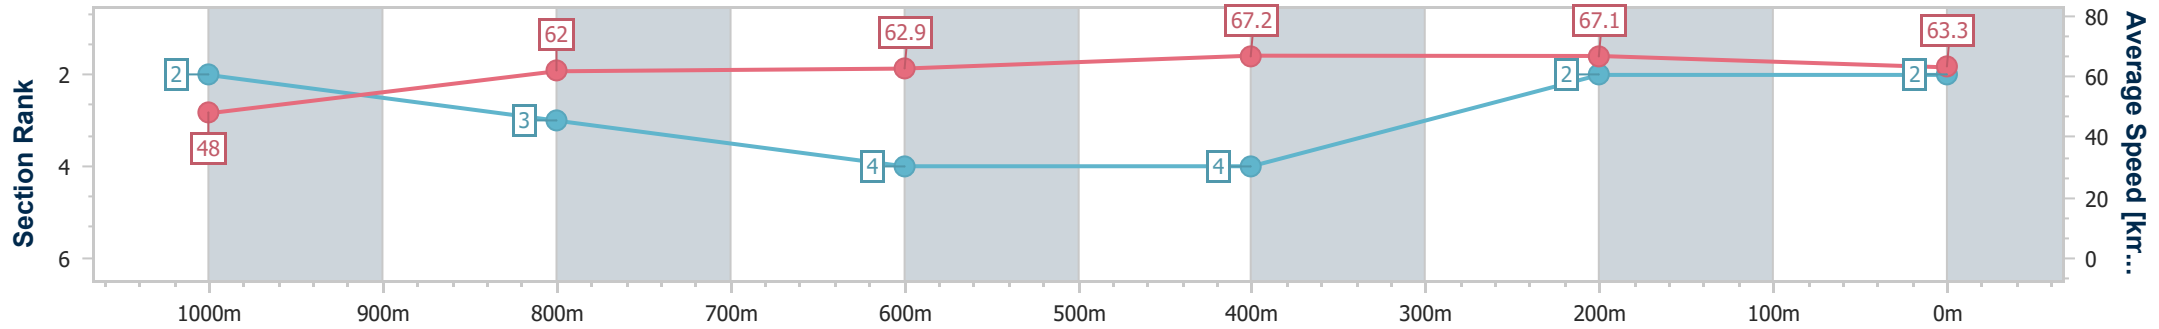

- [] Ranking at each section and finish
- .-.- No data available at this section
- NA No data available

Horse/Jockey Name	Ready For Magic
Final Rank	2
Fastest Section Time (Section)	0:07.50 (Overall)
Top Speed [km/h] (Section)	68.7 (600m)
Race State	Finished

Rockhampton QLD Professional

Race 2: THE AGENCY OPEN Handicap - 1100m

24 February 2024 - 13:32

Track Rating: Good 4, Weather: Fine, Rail Position: True

Section	Overall	1000m	800m	600m	400m	200m
Section Times	1:03.46 [2] (0:07.50)	0:55.96 [2] (0:11.59)	0:44.37 [3] (0:11.56)	0:32.81 [4] (0:10.72)	0:22.09 [4] (0:10.72)	0:11.37 [2] (0:11.37)
Average Speed [km/h]	48.0	62.0	62.9	67.2	67.1	63.3
Top Speed [km/h]	61.0	63.4	64.8	68.7	68.3	66.2
Avg. Dist. to Rail [m]	2.4	0.3	1.0	1.0	1.2	2.4
Avg. Stride Freq. [Hz]	2.3	2.4	2.4	2.5	2.5	2.4
Avg. Stride Length [m]	7.5	7.1	7.3	7.6	7.4	7.4