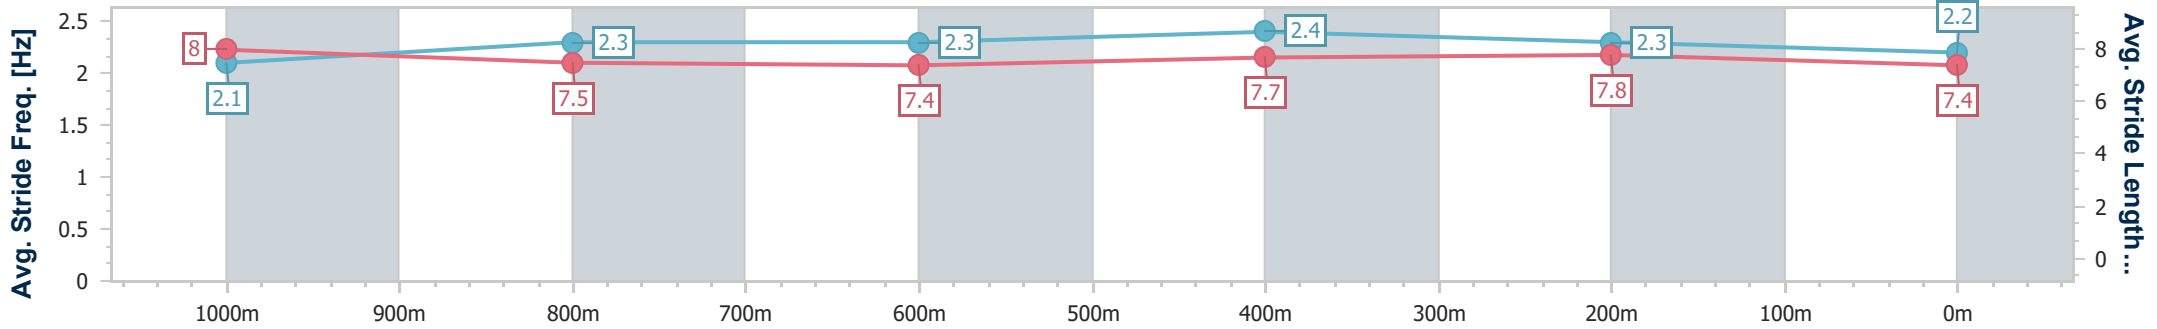

- [] Ranking at each section and finish
- .-.- No data available at this section
- NA No data available

Horse/Jockey Name	Sir Rocket
Final Rank	4
Fastest Section Time (Section)	0:07.61 (Overall)
Top Speed [km/h] (Section)	68.2 (600m)
Race State	Finished

Rockhampton QLD Professional

Race 2: THE AGENCY OPEN Handicap - 1100m

24 February 2024 - 13:32

Track Rating: Good 4, Weather: Fine, Rail Position: True

Section	Overall	1000m	800m	600m	400m	200m
Section Times	1:04.79 [4] (0:07.61)	0:57.18 [3] (0:11.43)	0:45.75 [2] (0:11.44)	0:34.31 [2] (0:10.80)	0:23.51 [2] (0:11.12)	0:12.39 [4] (0:12.39)
Average Speed [km/h]	47.4	63.0	62.8	66.6	64.9	58.1
Top Speed [km/h]	62.2	64.3	64.8	68.2	66.6	63.4
Avg. Dist. to Rail [m]	3.5	0.5	0.2	1.8	3.9	3.1
Avg. Stride Freq. [Hz]	2.1	2.3	2.3	2.4	2.3	2.2
Avg. Stride Length [m]	8.0	7.5	7.4	7.7	7.8	7.4

- [] Ranking at each section and finish
- .-.- No data available at this section
- NA No data available