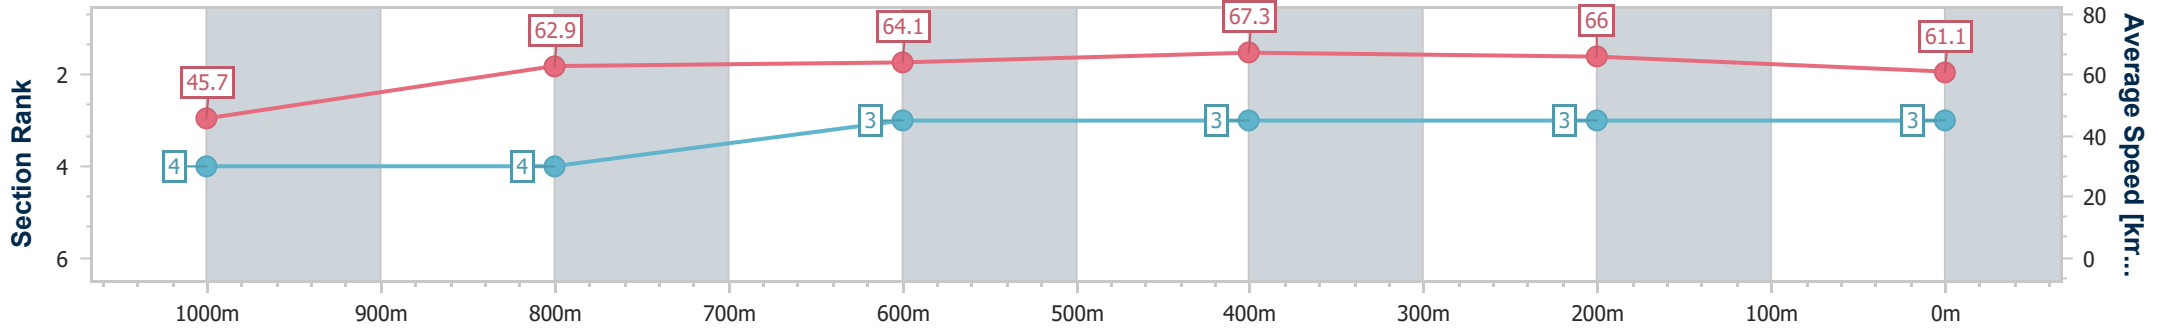

- [] Ranking at each section and finish
- .-.- No data available at this section
- NA No data available

Horse/Jockey Name	Courtesy Bus
Final Rank	3
Fastest Section Time (Section)	0:07.89 (Overall)
Top Speed [km/h] (Section)	68.0 (600m)
Race State	Finished

Rockhampton QLD Professional

Race 2: THE AGENCY OPEN Handicap - 1100m

24 February 2024 - 13:32

Track Rating: Good 4, Weather: Fine, Rail Position: True

Section	Overall	1000m	800m	600m	400m	200m
Section Times	1:04.06 [3] (0:07.89)	0:56.17 [4] (0:11.40)	0:44.77 [4] (0:11.34)	0:33.43 [3] (0:10.73)	0:22.70 [3] (0:10.90)	0:11.80 [3] (0:11.80)
Average Speed [km/h]	45.7	62.9	64.1	67.3	66.0	61.1
Top Speed [km/h]	61.0	64.0	65.6	68.0	67.7	64.3
Avg. Dist. to Rail [m]	3.7	0.7	1.2	3.6	6.0	5.9
Avg. Stride Freq. [Hz]	2.2	2.5	2.5	2.5	2.5	2.4
Avg. Stride Length [m]	7.5	7.0	7.1	7.4	7.4	7.1