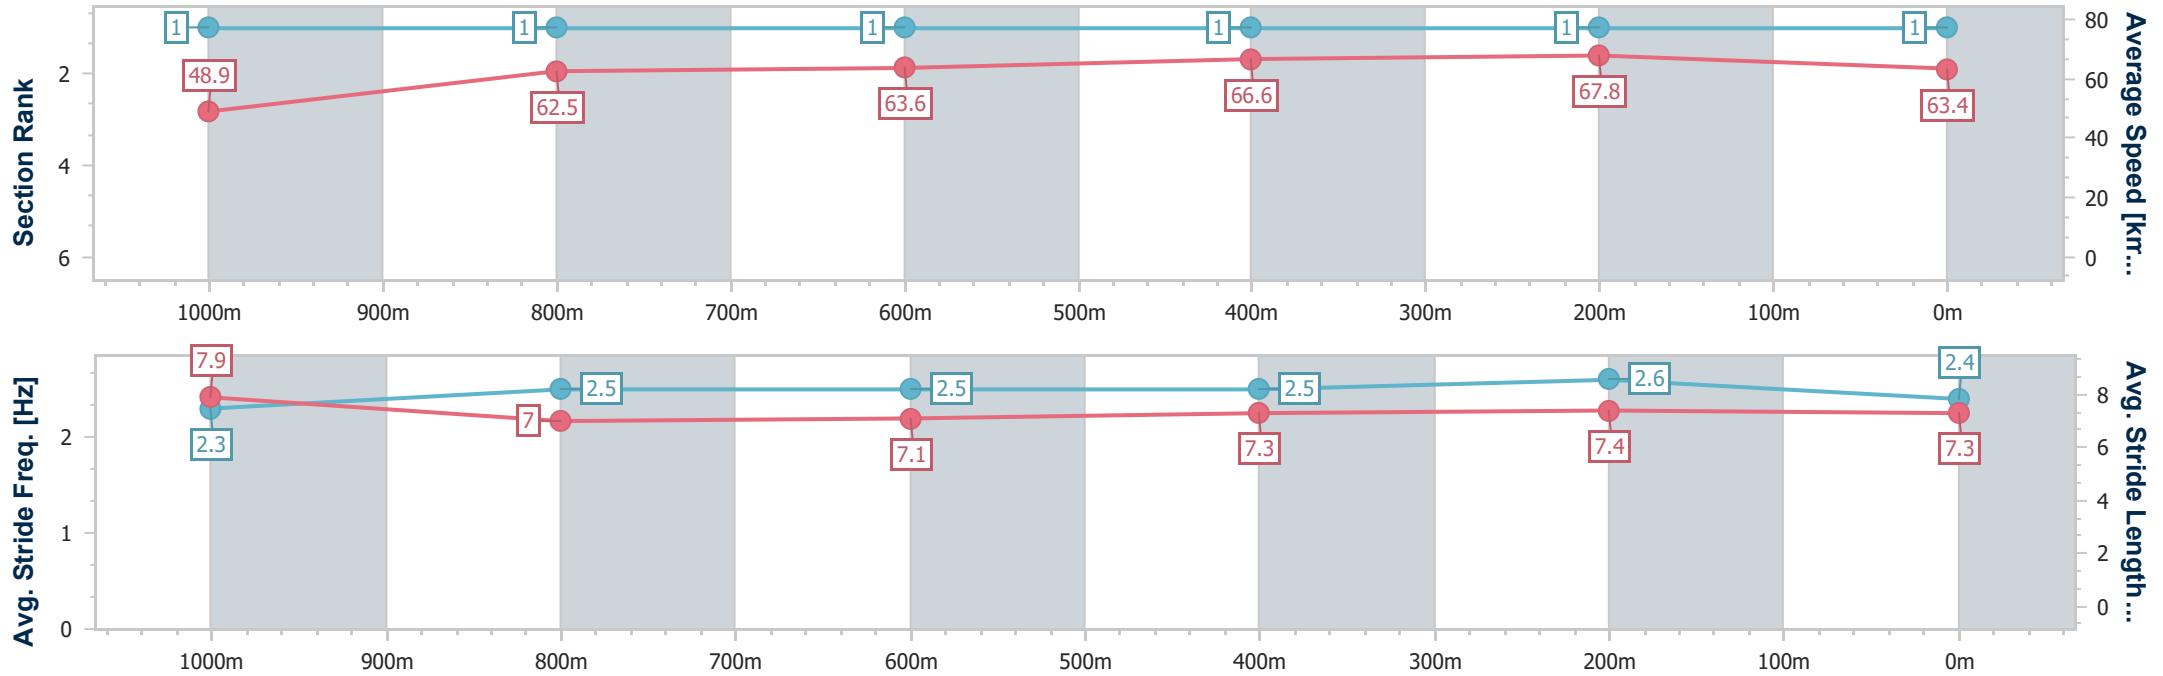

Scratched: Cabalo Escuro (#3), Captain Fox (#6)

Horse/Jockey Name	Blue Kentucky Moon
Final Rank	1
Fastest Section Time (Section)	0:07.37 (Overall)
Top Speed [km/h] (Section)	69.3 (400m)
Race State	Finished

Rockhampton QLD Professional

Race 2: THE AGENCY OPEN Handicap - 1100m

24 February 2024 - 13:32

Track Rating: Good 4, Weather: Fine, Rail Position: True

Section	Overall	1000m	800m	600m	400m	200m
Section Times	1:03.12 [1] (0:07.37)	0:55.75 [1] (0:11.50)	0:44.25 [1] (0:11.45)	0:32.80 [1] (0:10.83)	0:21.97 [1] (0:10.61)	0:11.36 [1] (0:11.36)
Average Speed [km/h]	48.9	62.5	63.6	66.6	67.8	63.4
Top Speed [km/h]	58.7	64.3	66.0	69.1	69.3	66.6
Avg. Dist. to Rail [m]	1.4	0.4	1.5	2.4	2.3	2.7
Avg. Stride Freq. [Hz]	2.3	2.5	2.5	2.5	2.6	2.4
Avg. Stride Length [m]	7.9	7.0	7.1	7.3	7.4	7.3