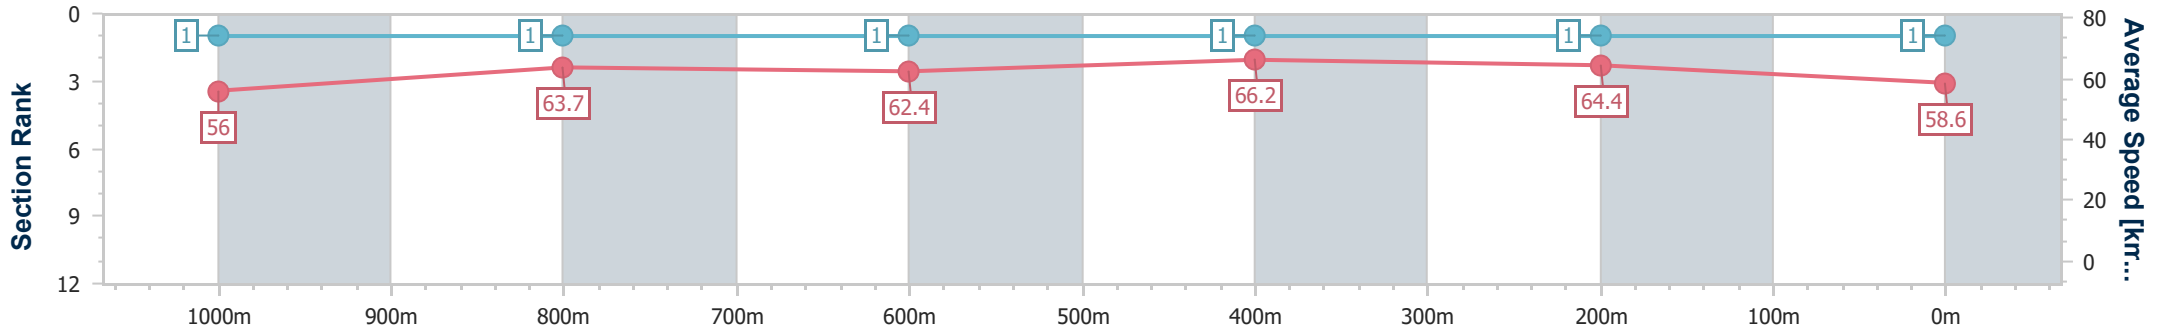

Horse/Jockey Name	Whakamiharo
Final Rank	1
Fastest Section Time (Section)	0:10.88 (600m)
Top Speed [km/h] (Section)	67.1 (400m)
Race State	Finished

Rockhampton QLD Professional
Race 5: GET YOUR CAP YEARLING SALE CALCUTTA TICKETS
Maiden Plate - 1200m
24 February 2024 - 15:17

Track Rating: Good 4, Weather: Fine, Rail Position: True

Section	Overall	1000m	800m	600m	400m	200m
Section Times	1:10.09 [1] (0:12.87)	0:57.22 [1] (0:11.23)	0:45.99 [1] (0:11.65)	0:34.34 [1] (0:10.88)	0:23.46 [1] (0:11.17)	0:12.29 [1] (0:12.29)
Average Speed [km/h]	56.0	63.7	62.4	66.2	64.4	58.6
Top Speed [km/h]	66.3	65.9	64.5	66.9	67.1	62.1
Avg. Dist. to Rail [m]	2.2	1.3	1.2	1.3	2.5	3.4
Avg. Stride Freq. [Hz]	2.3	2.3	2.3	2.4	2.3	2.2
Avg. Stride Length [m]	7.8	7.7	7.5	7.7	7.7	7.3

- [ ] Ranking at each section and finish
- -.-.- No data available at this section
- NA No data available