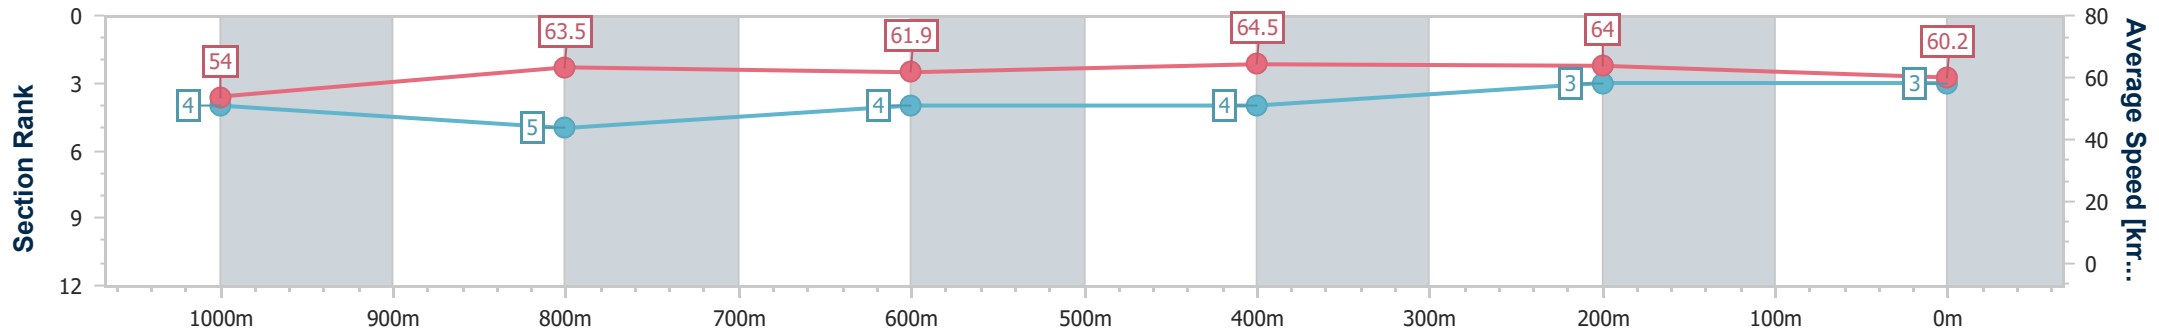

Horse/Jockey Name	Tour De Field
Final Rank	3
Fastest Section Time (Section)	0:11.17 (600m)
Top Speed [km/h] (Section)	66.2 (1000m)
Race State	Finished

Rockhampton QLD Professional
Race 5: GET YOUR CAP YEARLING SALE CALCUTTA TICKETS
Maiden Plate - 1200m
24 February 2024 - 15:17

Track Rating: Good 4, Weather: Fine, Rail Position: True

Section	Overall	1000m	800m	600m	400m	200m
Section Times	1:10.73 [3] (0:13.35)	0:57.38 [4] (0:11.27)	0:46.11 [5] (0:11.73)	0:34.38 [4] (0:11.17)	0:23.21 [4] (0:11.24)	0:11.97 [3] (0:11.97)
Average Speed [km/h]	54.0	63.5	61.9	64.5	64.0	60.2
Top Speed [km/h]	65.6	66.2	63.9	65.5	65.7	63.0
Avg. Dist. to Rail [m]	1.3	1.0	1.1	2.4	2.9	2.6
Avg. Stride Freq. [Hz]	2.3	2.4	2.4	2.4	2.3	2.3
Avg. Stride Length [m]	7.6	7.5	7.3	7.5	7.6	7.3

- [ ] Ranking at each section and finish
- -.-.- No data available at this section
- NA No data available