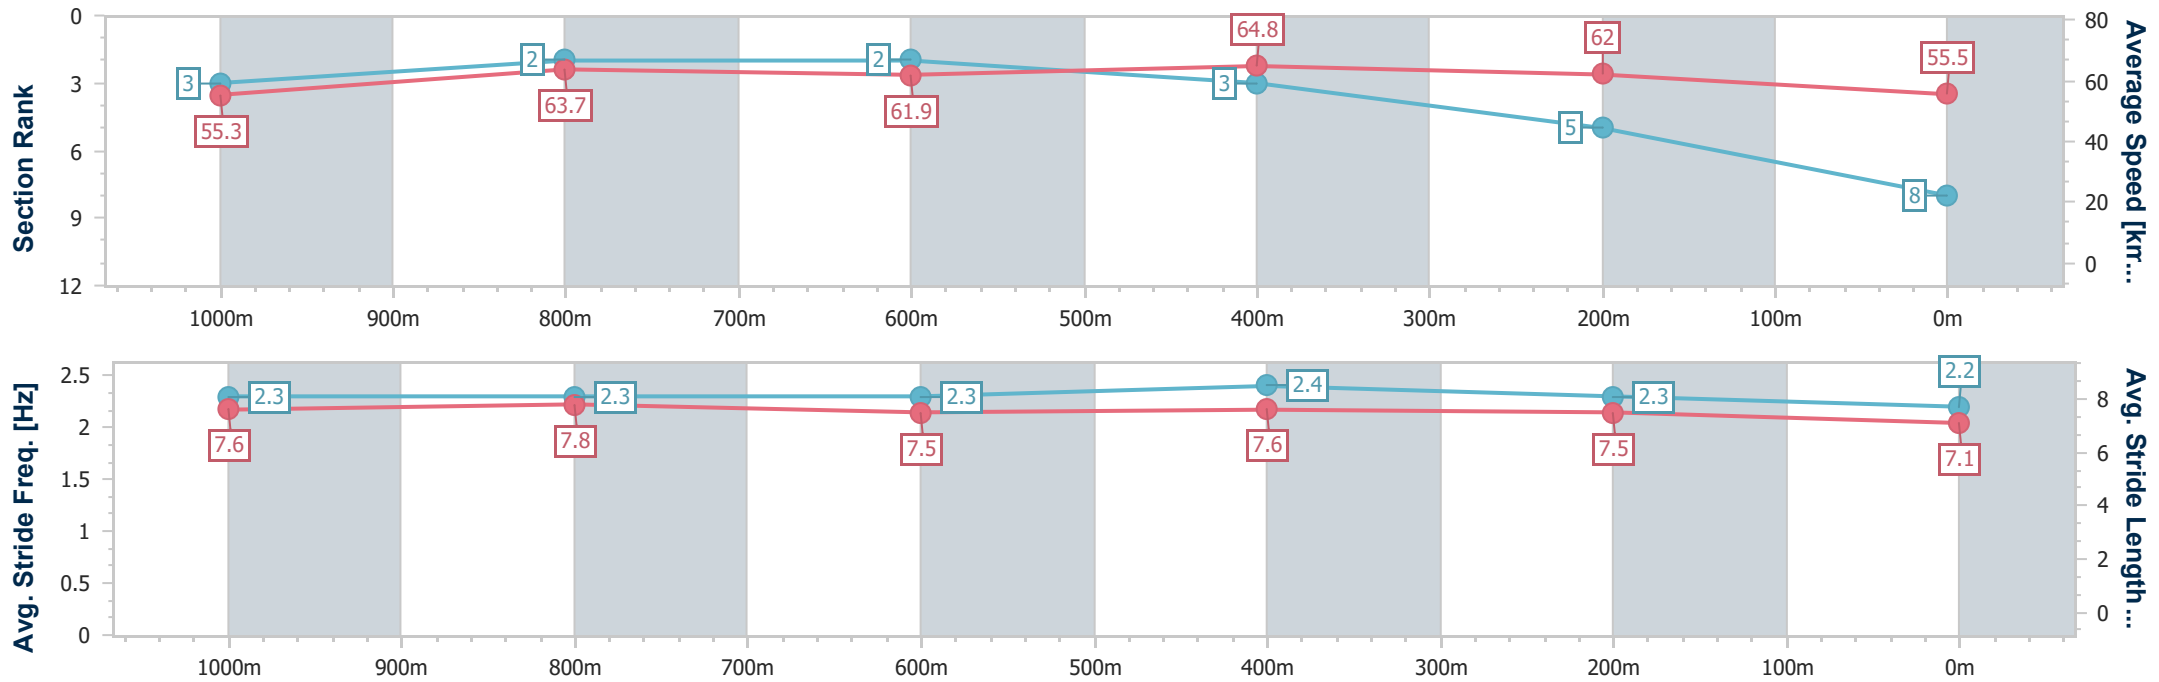

Rockhampton QLD Professional
 Race 5: GET YOUR CAP YEARLING SALE CALCUTTA TICKETS
 Maiden Plate - 1200m
 24 February 2024 - 15:17

Track Rating: Good 4, Weather: Fine, Rail Position: True

Section	Overall	1000m	800m	600m	400m	200m
Section Times	1:11.40 [7] (0:13.40)	0:58.00 [5] (0:11.20)	0:46.80 [4] (0:11.80)	0:35.00 [5] (0:11.20)	0:23.80 [5] (0:11.44)	0:12.36 [7] (0:12.36)
Average Speed [km/h]	54.0	64.0	61.6	64.3	63.0	58.2
Top Speed [km/h]	66.7	66.3	62.3	65.9	66.1	61.5
Avg. Dist. to Rail [m]	3.2	0.8	1.3	2.9	4.0	6.6
Avg. Stride Freq. [Hz]	2.4	2.5	2.5	2.5	2.5	2.4
Avg. Stride Length [m]	7.1	7.1	6.9	7.0	7.0	6.8

- [] Ranking at each section and finish
- .-.- No data available at this section
- NA No data available

Horse/Jockey Name	Fulmen
Final Rank	8
Fastest Section Time (Section)	0:11.15 (600m)
Top Speed [km/h] (Section)	67.1 (Overall)
Race State	Finished

Rockhampton QLD Professional
 Race 5: GET YOUR CAP YEARLING SALE CALCUTTA TICKETS
 Maiden Plate - 1200m
 24 February 2024 - 15:17

Track Rating: Good 4, Weather: Fine, Rail Position: True

Section	Overall	1000m	800m	600m	400m	200m
Section Times	1:11.72 [8] (0:13.04)	0:58.68 [3] (0:11.25)	0:47.43 [2] (0:11.72)	0:35.71 [2] (0:11.15)	0:24.56 [3] (0:11.61)	0:12.95 [5] (0:12.95)
Average Speed [km/h]	55.3	63.7	61.9	64.8	62.0	55.5
Top Speed [km/h]	67.1	66.6	63.2	65.6	64.8	59.8
Avg. Dist. to Rail [m]	3.5	0.5	1.3	2.8	3.6	4.1
Avg. Stride Freq. [Hz]	2.3	2.3	2.3	2.4	2.3	2.2
Avg. Stride Length [m]	7.6	7.8	7.5	7.6	7.5	7.1

- [] Ranking at each section and finish
- .-.- No data available at this section
- NA No data available