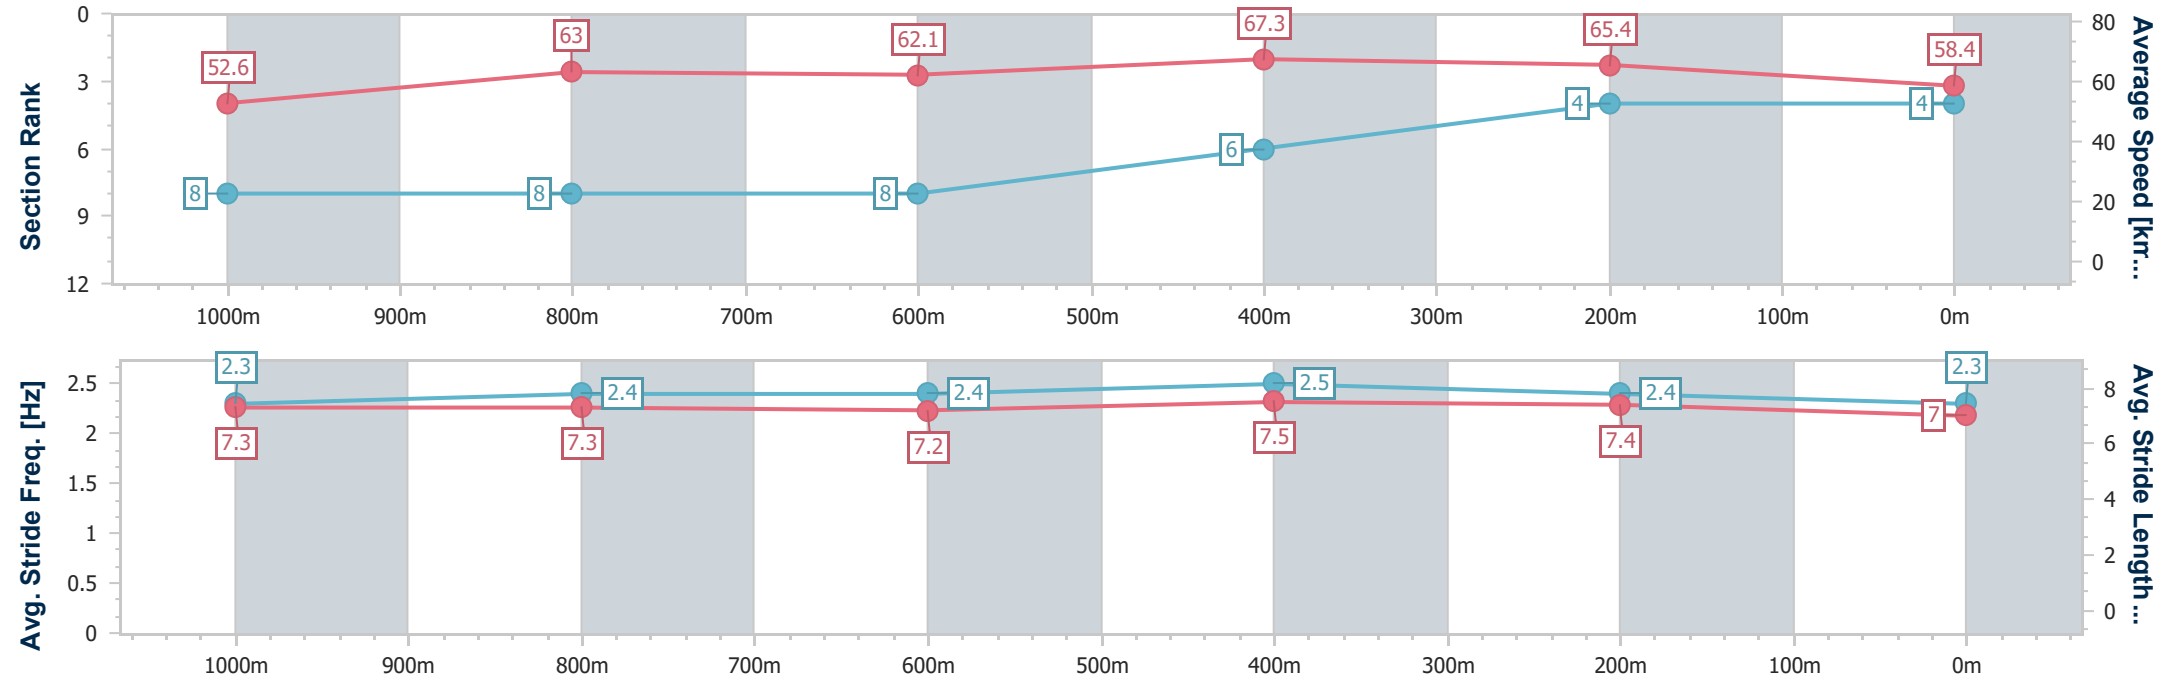

- [] Ranking at each section and finish
- .-.- No data available at this section
- NA No data available

Horse/Jockey Name	Divine Kamehalani
Final Rank	4
Fastest Section Time (Section)	0:10.72 (600m)
Top Speed [km/h] (Section)	68.1 (600m)
Race State	Finished

Rockhampton QLD Professional
 Race 5: GET YOUR CAP YEARLING SALE CALCUTTA TICKETS
 Maiden Plate - 1200m
 24 February 2024 - 15:17

Track Rating: Good 4, Weather: Fine, Rail Position: True

Section	Overall	1000m	800m	600m	400m	200m
Section Times	1:11.08 [4] (0:13.71)	0:57.37 [8] (0:11.42)	0:45.95 [8] (0:11.90)	0:34.05 [8] (0:10.72)	0:23.33 [6] (0:11.01)	0:12.32 [4] (0:12.32)
Average Speed [km/h]	52.6	63.0	62.1	67.3	65.4	58.4
Top Speed [km/h]	63.1	65.5	64.9	68.1	67.6	63.3
Avg. Dist. to Rail [m]	2.2	0.4	2.9	5.8	5.4	5.1
Avg. Stride Freq. [Hz]	2.3	2.4	2.4	2.5	2.4	2.3
Avg. Stride Length [m]	7.3	7.3	7.2	7.5	7.4	7.0

- [] Ranking at each section and finish
- .-.- No data available at this section
- NA No data available

Horse/Jockey Name	Ready To Groove
Final Rank	5
Fastest Section Time (Section)	0:11.05 (600m)
Top Speed [km/h] (Section)	66.5 (600m)
Race State	Finished