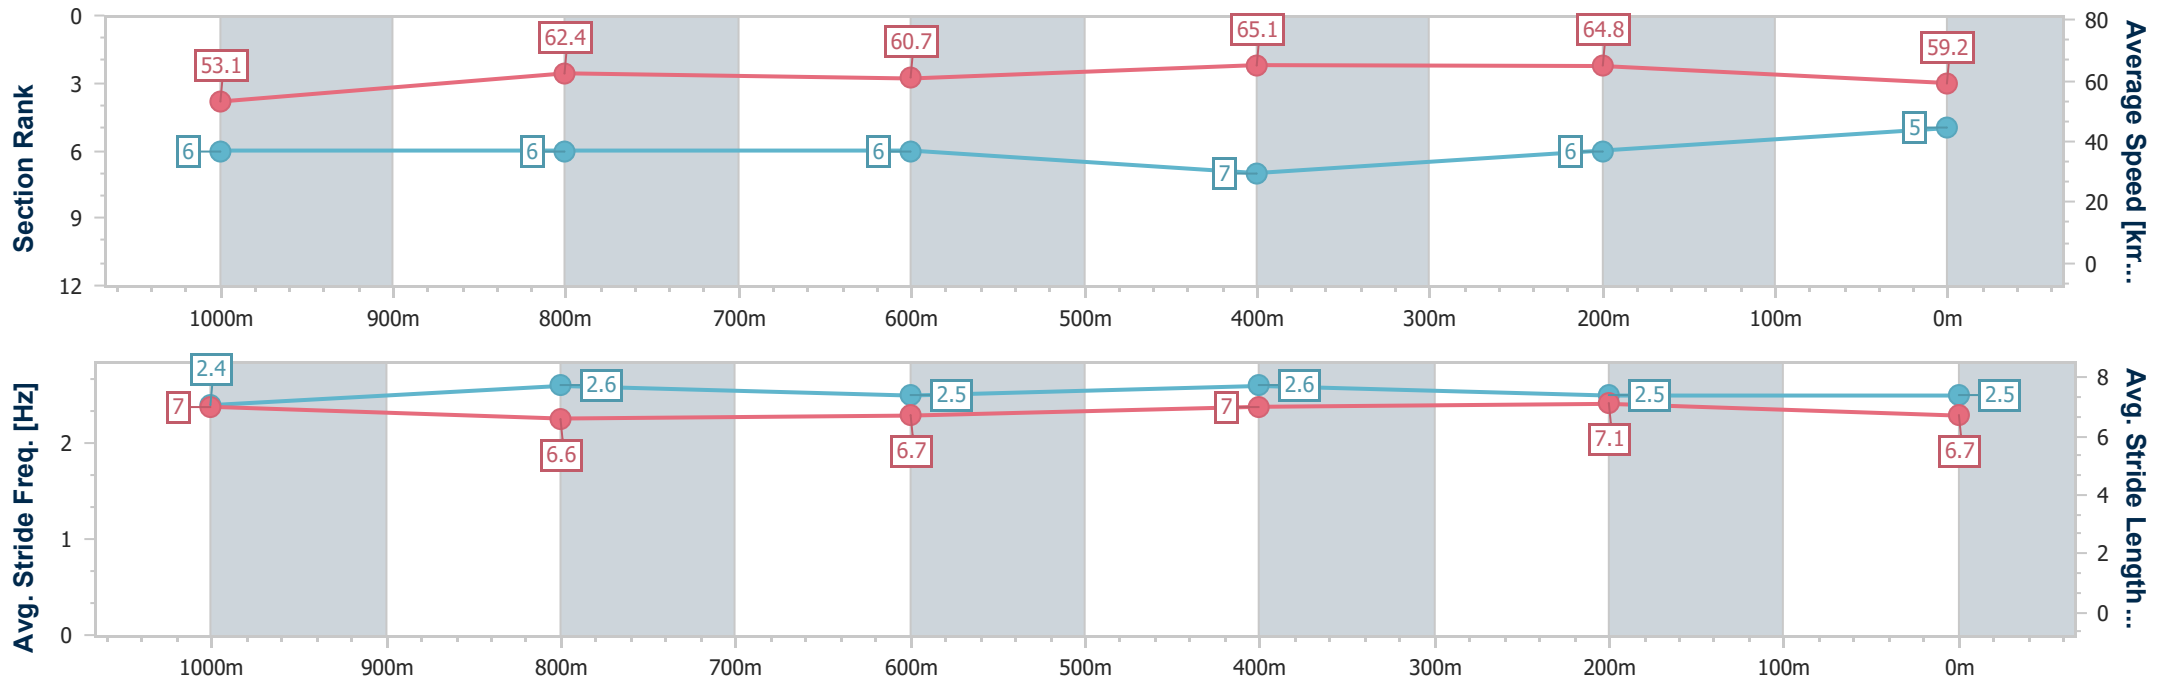

- [] Ranking at each section and finish
- .-.- No data available at this section
- NA No data available

Horse/Jockey Name	Ready To Groove
Final Rank	5
Fastest Section Time (Section)	0:11.05 (600m)
Top Speed [km/h] (Section)	66.5 (600m)
Race State	Finished

Rockhampton QLD Professional
 Race 5: GET YOUR CAP YEARLING SALE CALCUTTA TICKETS
 Maiden Plate - 1200m
 24 February 2024 - 15:17

Track Rating: Good 4, Weather: Fine, Rail Position: True

Section	Overall	1000m	800m	600m	400m	200m
Section Times	1:11.09 [5] (0:13.57)	0:57.52 [6] (0:11.42)	0:46.10 [6] (0:11.78)	0:34.32 [6] (0:11.05)	0:23.27 [7] (0:11.13)	0:12.14 [6] (0:12.14)
Average Speed [km/h]	53.1	62.4	60.7	65.1	64.8	59.2
Top Speed [km/h]	62.4	65.9	62.2	66.5	66.4	63.2
Avg. Dist. to Rail [m]	0.6	1.7	1.5	1.5	2.2	1.6
Avg. Stride Freq. [Hz]	2.4	2.6	2.5	2.6	2.5	2.5
Avg. Stride Length [m]	7.0	6.6	6.7	7.0	7.1	6.7