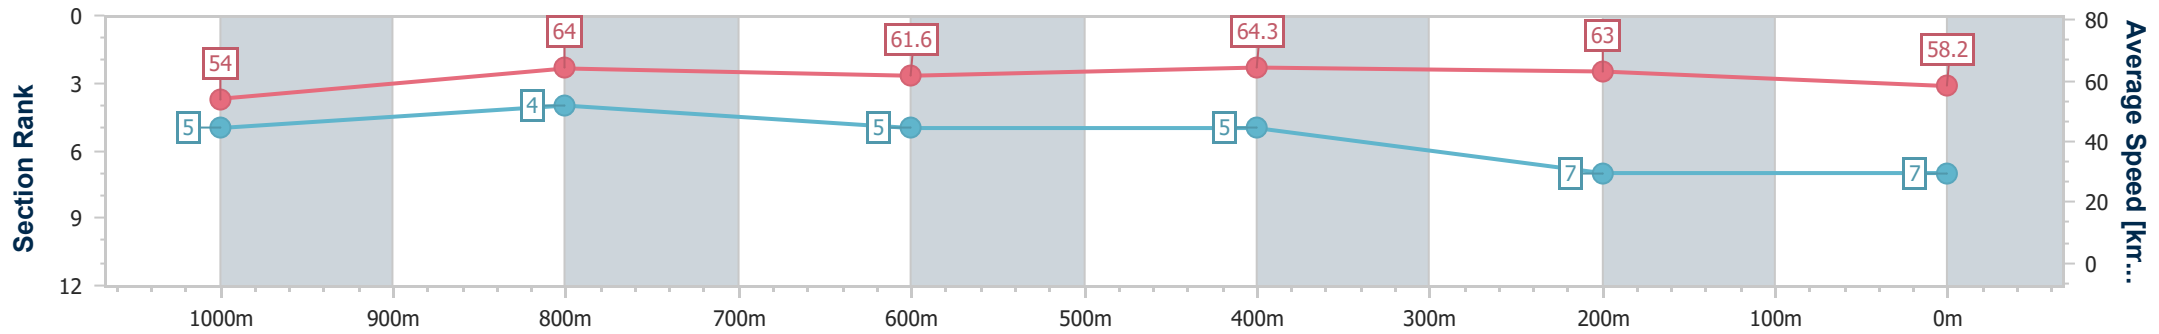

- [] Ranking at each section and finish
- .-.- No data available at this section
- NA No data available

Horse/Jockey Name	Super Rooster
Final Rank	7
Fastest Section Time (Section)	0:11.20 (1000m)
Top Speed [km/h] (Section)	66.7 (Overall)
Race State	Finished

Rockhampton QLD Professional
 Race 5: GET YOUR CAP YEARLING SALE CALCUTTA TICKETS
 Maiden Plate - 1200m
 24 February 2024 - 15:17

Track Rating: Good 4, Weather: Fine, Rail Position: True

Section	Overall	1000m	800m	600m	400m	200m
Section Times	1:11.40 [7] (0:13.40)	0:58.00 [5] (0:11.20)	0:46.80 [4] (0:11.80)	0:35.00 [5] (0:11.20)	0:23.80 [5] (0:11.44)	0:12.36 [7] (0:12.36)
Average Speed [km/h]	54.0	64.0	61.6	64.3	63.0	58.2
Top Speed [km/h]	66.7	66.3	62.3	65.9	66.1	61.5
Avg. Dist. to Rail [m]	3.2	0.8	1.3	2.9	4.0	6.6
Avg. Stride Freq. [Hz]	2.4	2.5	2.5	2.5	2.5	2.4
Avg. Stride Length [m]	7.1	7.1	6.9	7.0	7.0	6.8