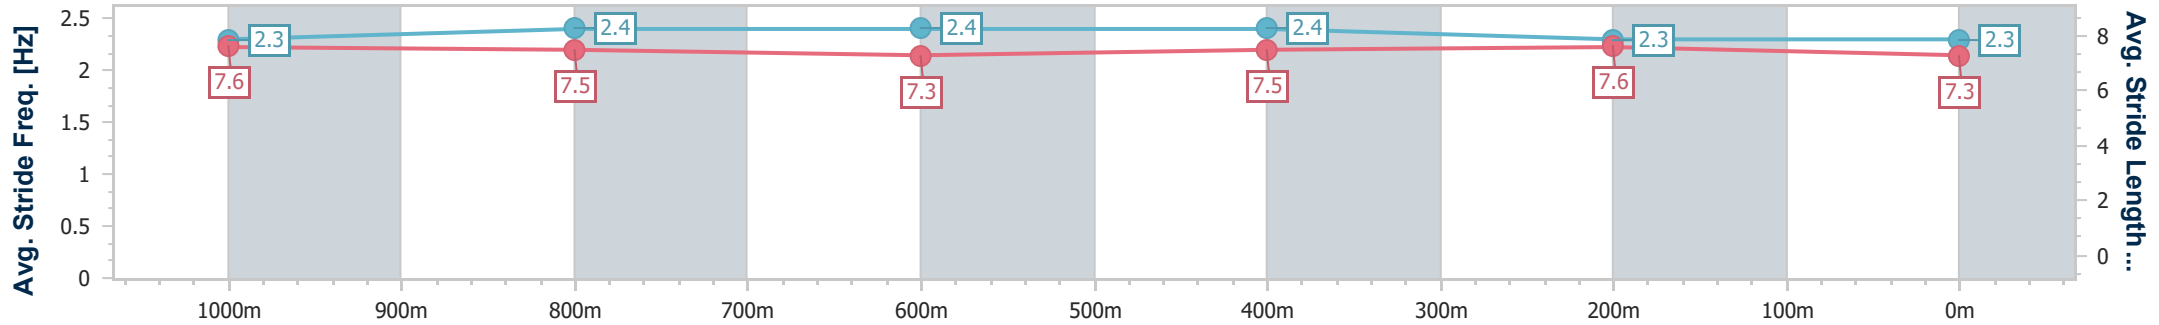

Horse/Jockey Name	Tour De Field
Final Rank	3
Fastest Section Time (Section)	0:11.17 (600m)
Top Speed [km/h] (Section)	66.2 (1000m)
Race State	Finished

Rockhampton QLD Professional
Race 5: GET YOUR CAP YEARLING SALE CALCUTTA TICKETS
Maiden Plate - 1200m
24 February 2024 - 15:17

Track Rating: Good 4, Weather: Fine, Rail Position: True

Section	Overall	1000m	800m	600m	400m	200m
Section Times	1:10.73 [3] (0:13.35)	0:57.38 [4] (0:11.27)	0:46.11 [5] (0:11.73)	0:34.38 [4] (0:11.17)	0:23.21 [4] (0:11.24)	0:11.97 [3] (0:11.97)
Average Speed [km/h]	54.0	63.5	61.9	64.5	64.0	60.2
Top Speed [km/h]	65.6	66.2	63.9	65.5	65.7	63.0
Avg. Dist. to Rail [m]	1.3	1.0	1.1	2.4	2.9	2.6
Avg. Stride Freq. [Hz]	2.3	2.4	2.4	2.4	2.3	2.3
Avg. Stride Length [m]	7.6	7.5	7.3	7.5	7.6	7.3

- [ ] Ranking at each section and finish
- -.-.- No data available at this section
- NA No data available