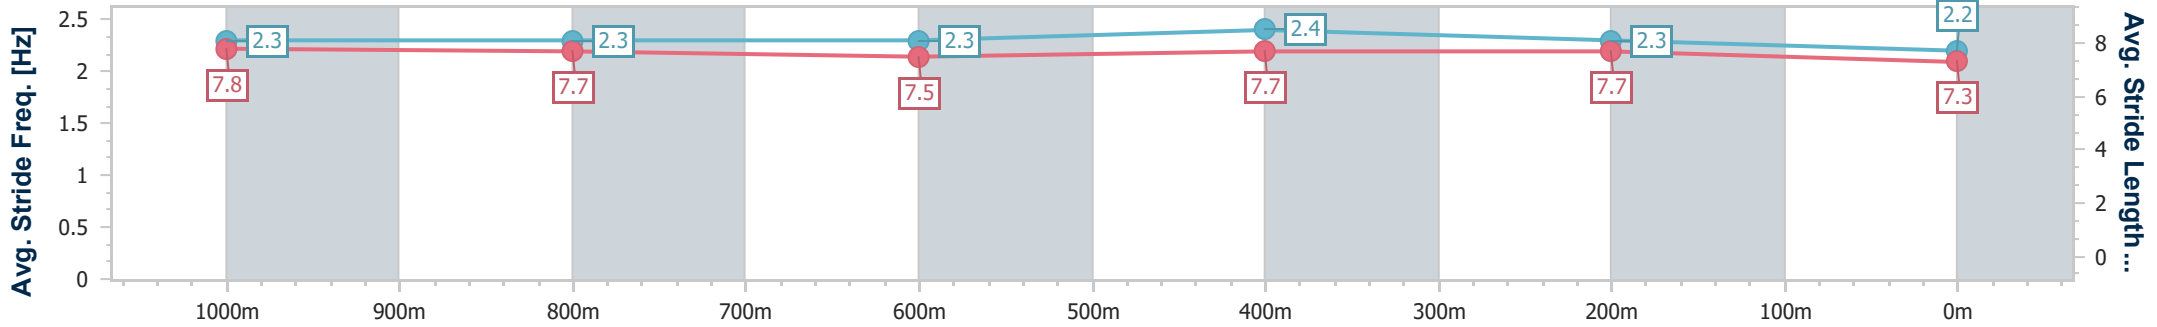

Horse/Jockey Name	Whakamiharo
Final Rank	1
Fastest Section Time (Section)	0:10.88 (600m)
Top Speed [km/h] (Section)	67.1 (400m)
Race State	Finished

Rockhampton QLD Professional
Race 5: GET YOUR CAP YEARLING SALE CALCUTTA TICKETS
Maiden Plate - 1200m
24 February 2024 - 15:17

Track Rating: Good 4, Weather: Fine, Rail Position: True

Section	Overall	1000m	800m	600m	400m	200m
Section Times	1:10.09 [1] (0:12.87)	0:57.22 [1] (0:11.23)	0:45.99 [1] (0:11.65)	0:34.34 [1] (0:10.88)	0:23.46 [1] (0:11.17)	0:12.29 [1] (0:12.29)
Average Speed [km/h]	56.0	63.7	62.4	66.2	64.4	58.6
Top Speed [km/h]	66.3	65.9	64.5	66.9	67.1	62.1
Avg. Dist. to Rail [m]	2.2	1.3	1.2	1.3	2.5	3.4
Avg. Stride Freq. [Hz]	2.3	2.3	2.3	2.4	2.3	2.2
Avg. Stride Length [m]	7.8	7.7	7.5	7.7	7.7	7.3

- [ ] Ranking at each section and finish
- -.-.- No data available at this section
- NA No data available