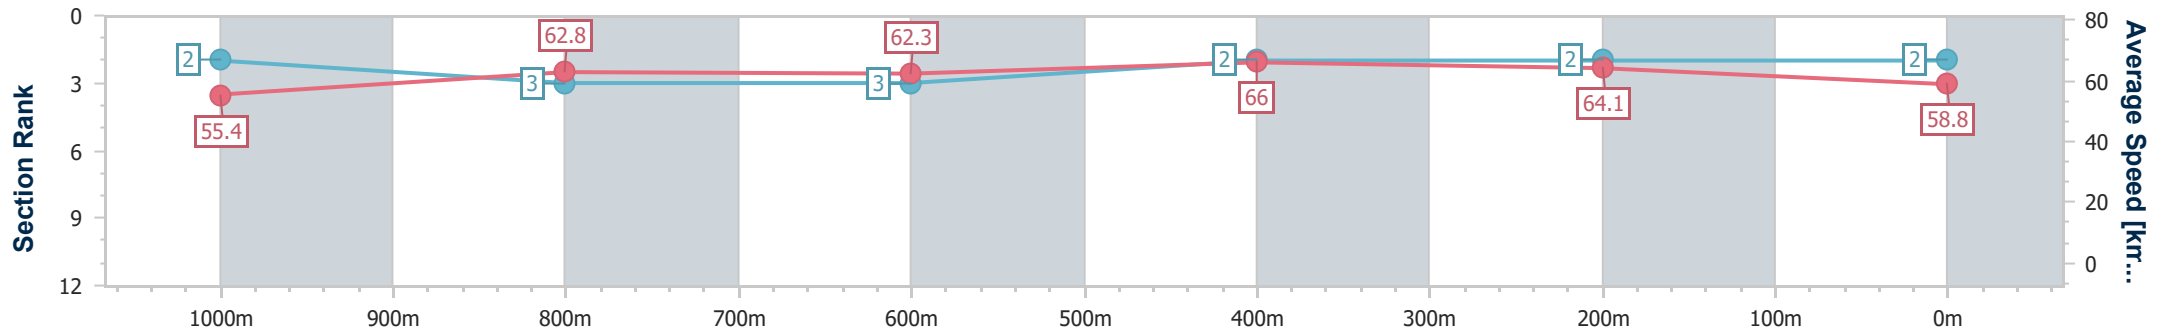

Horse/Jockey Name	Divine Sienna
Final Rank	2
Fastest Section Time (Section)	0:10.93 (600m)
Top Speed [km/h] (Section)	67.2 (600m)
Race State	Finished

Rockhampton QLD Professional
Race 5: GET YOUR CAP YEARLING SALE CALCUTTA TICKETS
Maiden Plate - 1200m
24 February 2024 - 15:17

Track Rating: Good 4, Weather: Fine, Rail Position: True

Section	Overall	1000m	800m	600m	400m	200m
Section Times	1:10.57 [2] (0:12.98)	0:57.59 [2] (0:11.44)	0:46.15 [3] (0:11.74)	0:34.41 [3] (0:10.93)	0:23.48 [2] (0:11.24)	0:12.24 [2] (0:12.24)
Average Speed [km/h]	55.4	62.8	62.3	66.0	64.1	58.8
Top Speed [km/h]	64.6	64.2	64.7	67.2	66.0	62.1
Avg. Dist. to Rail [m]	1.1	1.2	2.0	2.8	4.9	5.6
Avg. Stride Freq. [Hz]	2.2	2.3	2.3	2.3	2.3	2.2
Avg. Stride Length [m]	8.1	7.6	7.7	7.8	7.8	7.4

- [ ] Ranking at each section and finish
- -.-.- No data available at this section
- NA No data available