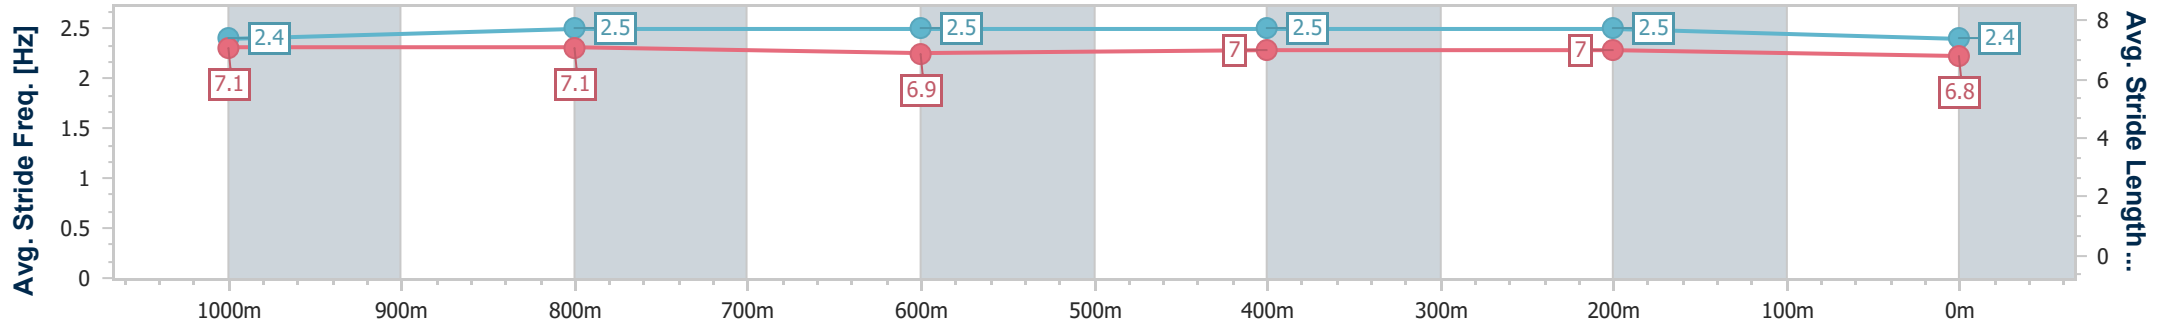

- [] Ranking at each section and finish
- .-.- No data available at this section
- NA No data available

Horse/Jockey Name	Super Rooster
Final Rank	7
Fastest Section Time (Section)	0:11.20 (1000m)
Top Speed [km/h] (Section)	66.7 (Overall)
Race State	Finished

Rockhampton QLD Professional
 Race 5: GET YOUR CAP YEARLING SALE CALCUTTA TICKETS
 Maiden Plate - 1200m
 24 February 2024 - 15:17

Track Rating: Good 4, Weather: Fine, Rail Position: True

Section	Overall	1000m	800m	600m	400m	200m
Section Times	1:11.40 [7] (0:13.40)	0:58.00 [5] (0:11.20)	0:46.80 [4] (0:11.80)	0:35.00 [5] (0:11.20)	0:23.80 [5] (0:11.44)	0:12.36 [7] (0:12.36)
Average Speed [km/h]	54.0	64.0	61.6	64.3	63.0	58.2
Top Speed [km/h]	66.7	66.3	62.3	65.9	66.1	61.5
Avg. Dist. to Rail [m]	3.2	0.8	1.3	2.9	4.0	6.6
Avg. Stride Freq. [Hz]	2.4	2.5	2.5	2.5	2.5	2.4
Avg. Stride Length [m]	7.1	7.1	6.9	7.0	7.0	6.8