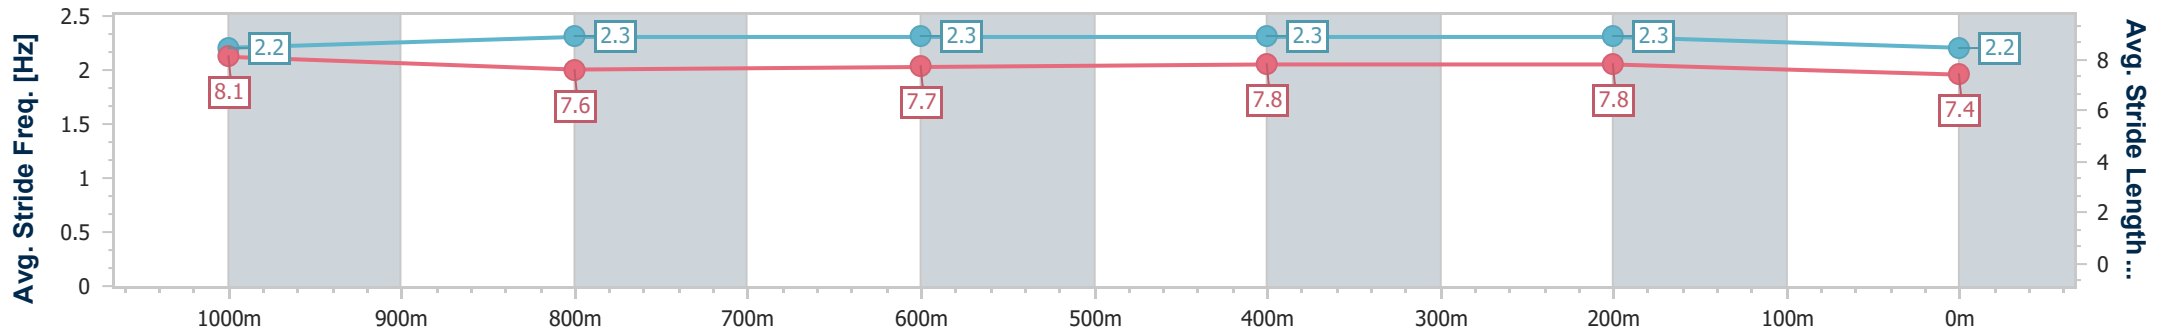

Horse/Jockey Name	Divine Sienna
Final Rank	2
Fastest Section Time (Section)	0:10.93 (600m)
Top Speed [km/h] (Section)	67.2 (600m)
Race State	Finished

Rockhampton QLD Professional
Race 5: GET YOUR CAP YEARLING SALE CALCUTTA TICKETS
Maiden Plate - 1200m
24 February 2024 - 15:17

Track Rating: Good 4, Weather: Fine, Rail Position: True

Section	Overall	1000m	800m	600m	400m	200m
Section Times	1:10.57 [2] (0:12.98)	0:57.59 [2] (0:11.44)	0:46.15 [3] (0:11.74)	0:34.41 [3] (0:10.93)	0:23.48 [2] (0:11.24)	0:12.24 [2] (0:12.24)
Average Speed [km/h]	55.4	62.8	62.3	66.0	64.1	58.8
Top Speed [km/h]	64.6	64.2	64.7	67.2	66.0	62.1
Avg. Dist. to Rail [m]	1.1	1.2	2.0	2.8	4.9	5.6
Avg. Stride Freq. [Hz]	2.2	2.3	2.3	2.3	2.3	2.2
Avg. Stride Length [m]	8.1	7.6	7.7	7.8	7.8	7.4

- [ ] Ranking at each section and finish
- -.-.- No data available at this section
- NA No data available