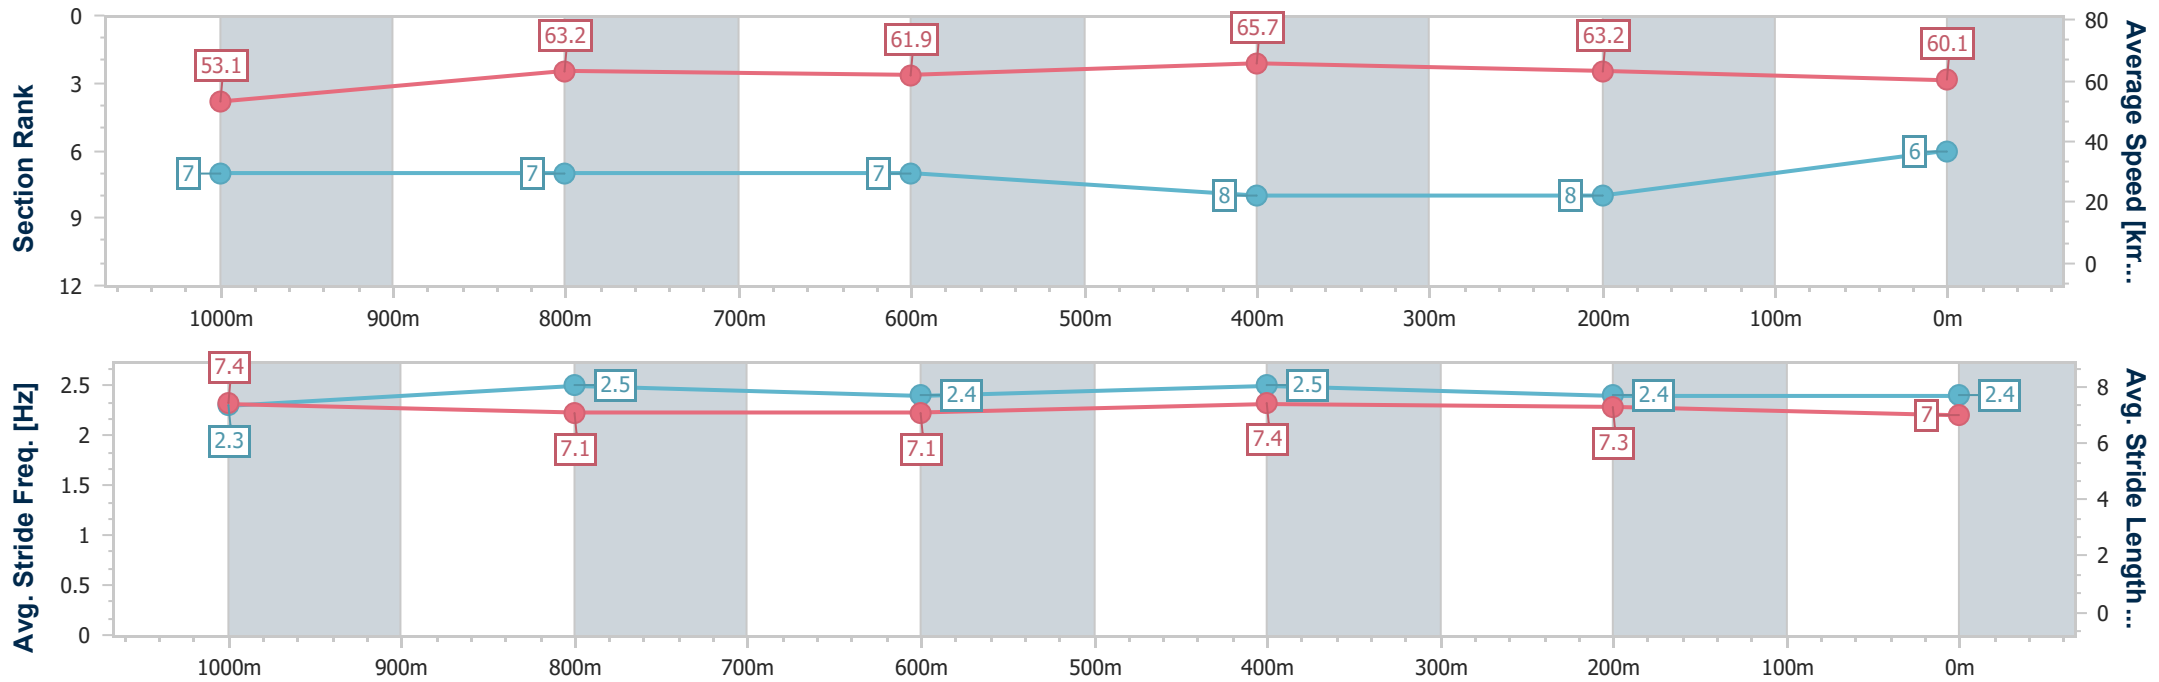

- [] Ranking at each section and finish
- .-.- No data available at this section
- NA No data available

Horse/Jockey Name	Young Henry
Final Rank	6
Fastest Section Time (Section)	0:10.96 (600m)
Top Speed [km/h] (Section)	66.7 (600m)
Race State	Finished

Rockhampton QLD Professional
 Race 5: GET YOUR CAP YEARLING SALE CALCUTTA TICKETS
 Maiden Plate - 1200m
 24 February 2024 - 15:17

Track Rating: Good 4, Weather: Fine, Rail Position: True

Section	Overall	1000m	800m	600m	400m	200m
Section Times	1:11.22 [6] (0:13.58)	0:57.64 [7] (0:11.41)	0:46.23 [7] (0:11.88)	0:34.35 [7] (0:10.96)	0:23.39 [8] (0:11.40)	0:11.99 [8] (0:11.99)
Average Speed [km/h]	53.1	63.2	61.9	65.7	63.2	60.1
Top Speed [km/h]	64.3	65.3	63.4	66.7	66.5	63.1
Avg. Dist. to Rail [m]	1.8	0.5	2.6	3.7	5.1	5.9
Avg. Stride Freq. [Hz]	2.3	2.5	2.4	2.5	2.4	2.4
Avg. Stride Length [m]	7.4	7.1	7.1	7.4	7.3	7.0