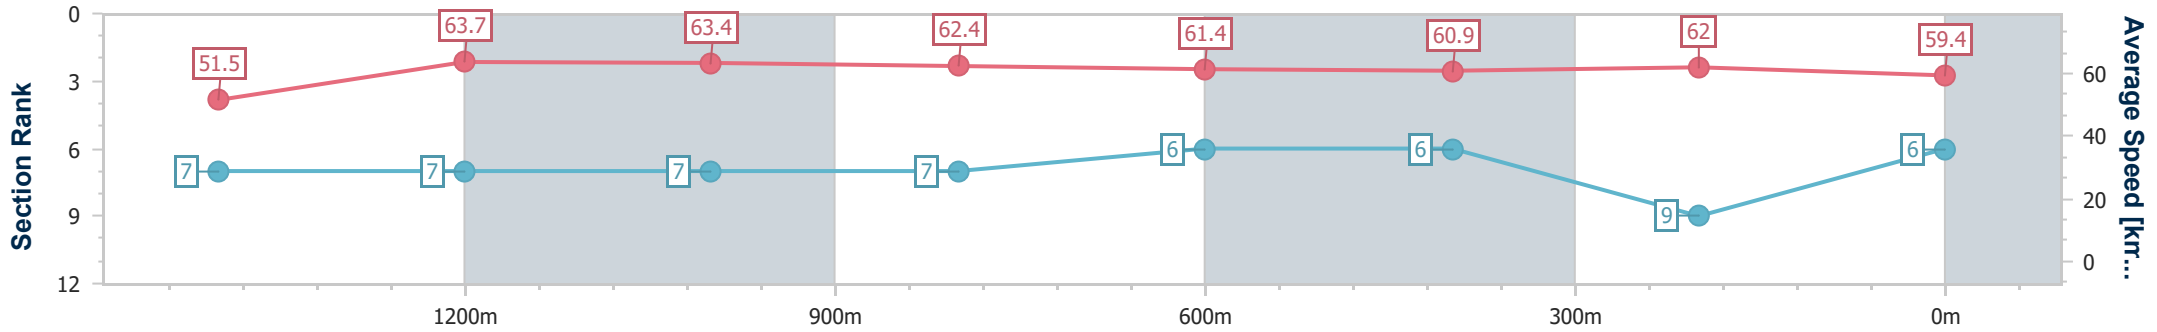

Doomben QLD Professional
Race 1: STRADBROKE SEASON ON SALE NOW Maiden
Handicap - 1640m

28 February 2024 - 13:12

Track Rating: Good 4, Weather: Fine, Rail Position: +7m Entire

BRISBANE
RACING CLUB

Section	Overall	1400m	1200m	1000m	800m	600m	400m	200m
Section Times	1:38.57 [6] (0:16.80)	1:21.77 [7] (0:11.25)	1:10.52 [7] (0:11.31)	0:59.21 [7] (0:11.56)	0:47.65 [7] (0:11.82)	0:35.83 [6] (0:11.99)	0:23.84 [6] (0:11.68)	0:12.16 [9] (0:12.16)
Average Speed [km/h]	51.5	63.7	63.4	62.4	61.4	60.9	62.0	59.4
Top Speed [km/h]	65.4	64.4	64.2	63.9	62.2	62.8	63.3	61.7
Avg. Dist. to Rail [m]	2.4	1.1	0.6	0.4	1.7	2.2	5.4	5.2
Avg. Stride Freq. [Hz]	2.3	2.3	2.3	2.3	2.3	2.3	2.4	2.4
Avg. Stride Length [m]	6.2	7.6	7.7	7.5	7.4	7.4	7.2	7.0