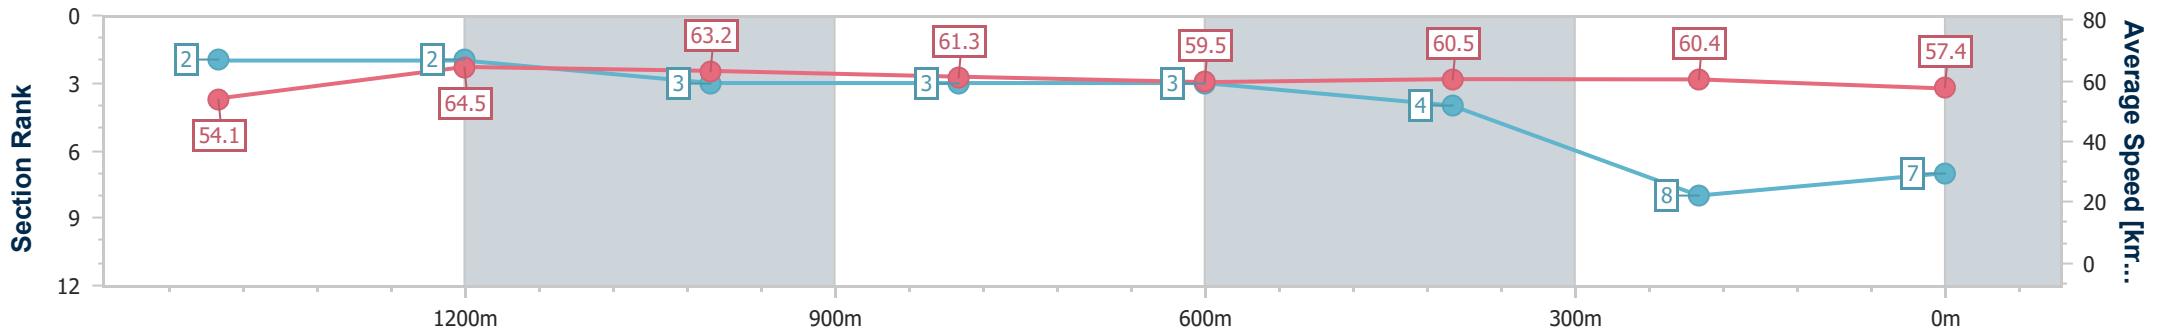

Doomben QLD Professional
Race 1: STRADBROKE SEASON ON SALE NOW Maiden
Handicap - 1640m

28 February 2024 - 13:12

Track Rating: Good 4, Weather: Fine, Rail Position: +7m Entire

BRISBANE
RACING CLUB

Section	Overall	1400m	1200m	1000m	800m	600m	400m	200m
Section Times	1:38.92 [7] (0:15.96)	1:22.96 [2] (0:11.07)	1:11.89 [2] (0:11.37)	1:00.52 [3] (0:11.77)	0:48.75 [3] (0:12.16)	0:36.59 [3] (0:12.09)	0:24.50 [4] (0:11.96)	0:12.54 [8] (0:12.54)
Average Speed [km/h]	54.1	64.5	63.2	61.3	59.5	60.5	60.4	57.4
Top Speed [km/h]	67.2	66.2	63.9	62.1	61.4	61.2	61.5	59.5
Avg. Dist. to Rail [m]	2.6	1.4	0.2	0.4	1.9	2.3	2.7	3.7
Avg. Stride Freq. [Hz]	2.3	2.3	2.2	2.2	2.2	2.2	2.2	2.2
Avg. Stride Length [m]	6.6	7.8	7.8	7.8	7.7	7.6	7.5	7.3

- [] Ranking at each section and finish
- .-.- No data available at this section
- NA No data available

Horse/Jockey Name	Let'sshowem
Final Rank	8
Fastest Section Time (Section)	0:11.01 (1400m)
Top Speed [km/h] (Section)	66.4 (Overall)
Race State	Finished