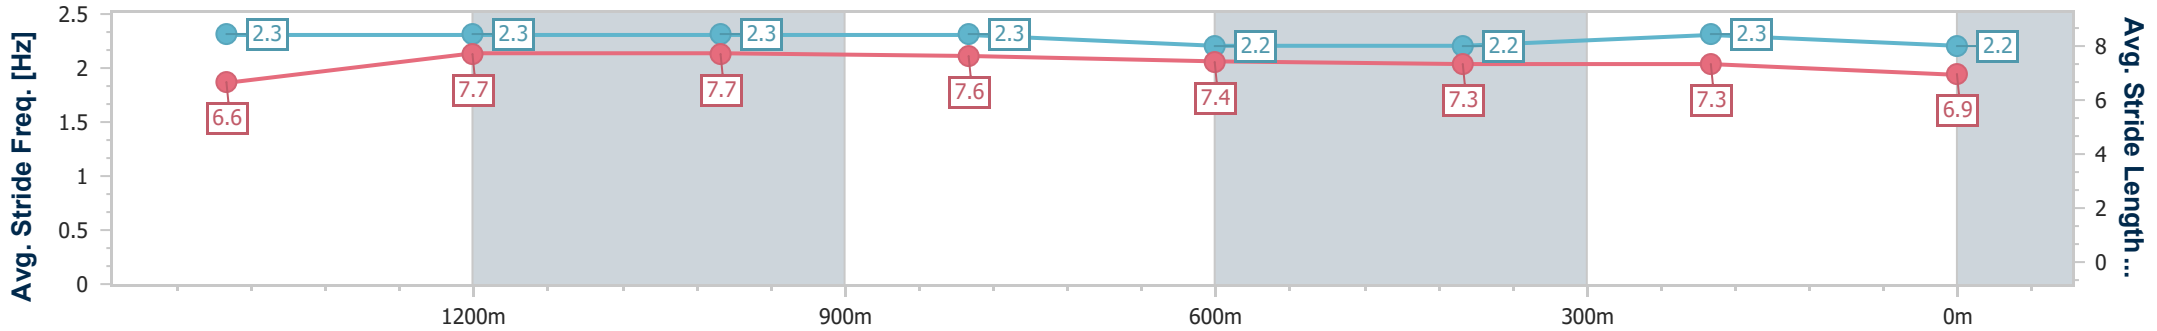

Doomben QLD Professional
Race 1: STRADBROKE SEASON ON SALE NOW Maiden
Handicap - 1640m

28 February 2024 - 13:12

Track Rating: Good 4, Weather: Fine, Rail Position: +7m Entire

BRISBANE
RACING CLUB

Section	Overall	1400m	1200m	1000m	800m	600m	400m	200m
Section Times	1:39.46 [8] (0:16.02)	1:23.44 [3] (0:11.01)	1:12.43 [3] (0:11.21)	1:01.22 [1] (0:11.70)	0:49.52 [2] (0:12.20)	0:37.32 [2] (0:12.03)	0:25.29 [2] (0:12.08)	0:13.21 [4] (0:13.21)
Average Speed [km/h]	53.8	65.6	64.3	61.7	59.5	59.8	59.9	54.5
Top Speed [km/h]	66.4	66.4	65.1	62.9	60.4	60.7	60.9	58.9
Avg. Dist. to Rail [m]	3.7	0.4	0.9	1.3	1.2	0.6	1.8	1.7
Avg. Stride Freq. [Hz]	2.2	2.3	2.3	2.3	2.2	2.2	2.3	2.2
Avg. Stride Length [m]	6.7	7.9	7.8	7.6	7.4	7.4	7.4	6.9

- [] Ranking at each section and finish
- .-.- No data available at this section
- NA No data available

Horse/Jockey Name	Hayaku
Final Rank	9
Fastest Section Time (Section)	0:11.08 (1400m)
Top Speed [km/h] (Section)	67.7 (1400m)
Race State	Finished

Doomben QLD Professional
Race 1: STRADBROKE SEASON ON SALE NOW Maiden
Handicap - 1640m
 28 February 2024 - 13:12
 Track Rating: Good 4, Weather: Fine, Rail Position: +7m Entire

BRISBANE
RACING CLUB

Section	Overall	1400m	1200m	1000m	800m	600m	400m	200m
Section Times	1:39.65 [9] (0:15.84)	1:23.81 [1] (0:11.08)	1:12.73 [1] (0:11.32)	1:01.41 [2] (0:11.58)	0:49.83 [1] (0:12.16)	0:37.67 [1] (0:12.10)	0:25.57 [1] (0:12.23)	0:13.34 [7] (0:13.34)
Average Speed [km/h]	54.7	64.8	63.5	62.0	59.4	59.4	59.0	53.9
Top Speed [km/h]	65.5	67.7	64.2	63.4	61.1	59.9	59.7	57.0
Avg. Dist. to Rail [m]	5.8	1.0	0.6	0.9	0.5	0.3	0.3	0.5
Avg. Stride Freq. [Hz]	2.3	2.3	2.3	2.3	2.2	2.2	2.3	2.2
Avg. Stride Length [m]	6.6	7.7	7.7	7.6	7.4	7.3	7.3	6.9