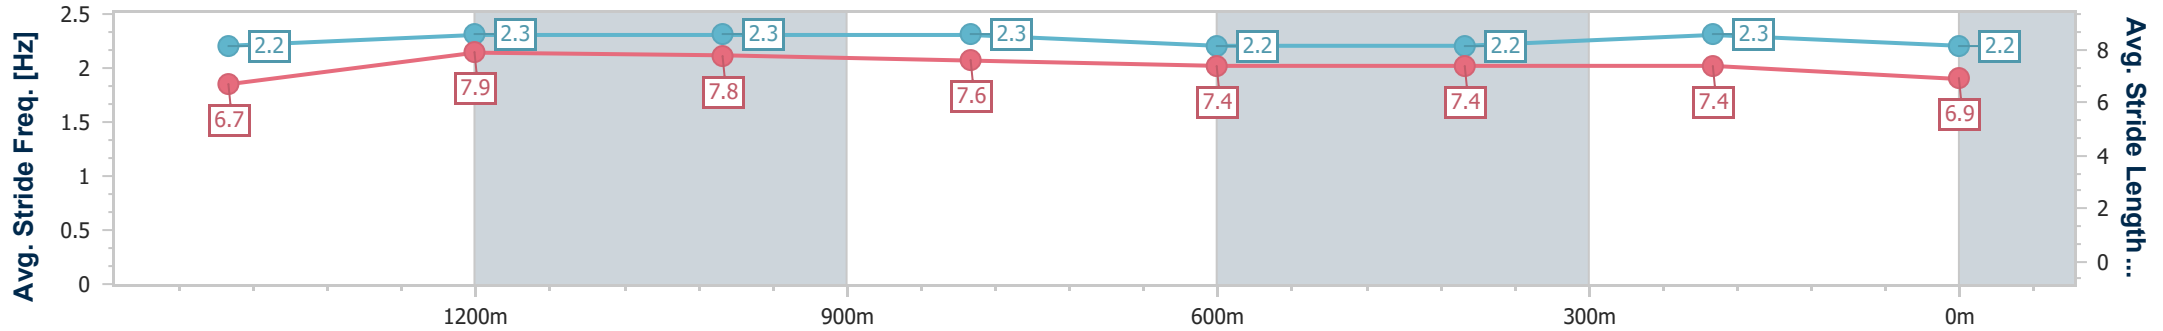

- [] Ranking at each section and finish
- .-.- No data available at this section
- NA No data available

Horse/Jockey Name	Let'sshowem
Final Rank	8
Fastest Section Time (Section)	0:11.01 (1400m)
Top Speed [km/h] (Section)	66.4 (Overall)
Race State	Finished

Doomben QLD Professional
Race 1: STRADBROKE SEASON ON SALE NOW Maiden
Handicap - 1640m

28 February 2024 - 13:12

Track Rating: Good 4, Weather: Fine, Rail Position: +7m Entire

BRISBANE
RACING CLUB

Section	Overall	1400m	1200m	1000m	800m	600m	400m	200m
Section Times	1:39.46 [8] (0:16.02)	1:23.44 [3] (0:11.01)	1:12.43 [3] (0:11.21)	1:01.22 [1] (0:11.70)	0:49.52 [2] (0:12.20)	0:37.32 [2] (0:12.03)	0:25.29 [2] (0:12.08)	0:13.21 [4] (0:13.21)
Average Speed [km/h]	53.8	65.6	64.3	61.7	59.5	59.8	59.9	54.5
Top Speed [km/h]	66.4	66.4	65.1	62.9	60.4	60.7	60.9	58.9
Avg. Dist. to Rail [m]	3.7	0.4	0.9	1.3	1.2	0.6	1.8	1.7
Avg. Stride Freq. [Hz]	2.2	2.3	2.3	2.3	2.2	2.2	2.3	2.2
Avg. Stride Length [m]	6.7	7.9	7.8	7.6	7.4	7.4	7.4	6.9

- [] Ranking at each section and finish
- .-.- No data available at this section
- NA No data available

Horse/Jockey Name	Hayaku
Final Rank	9
Fastest Section Time (Section)	0:11.08 (1400m)
Top Speed [km/h] (Section)	67.7 (1400m)
Race State	Finished