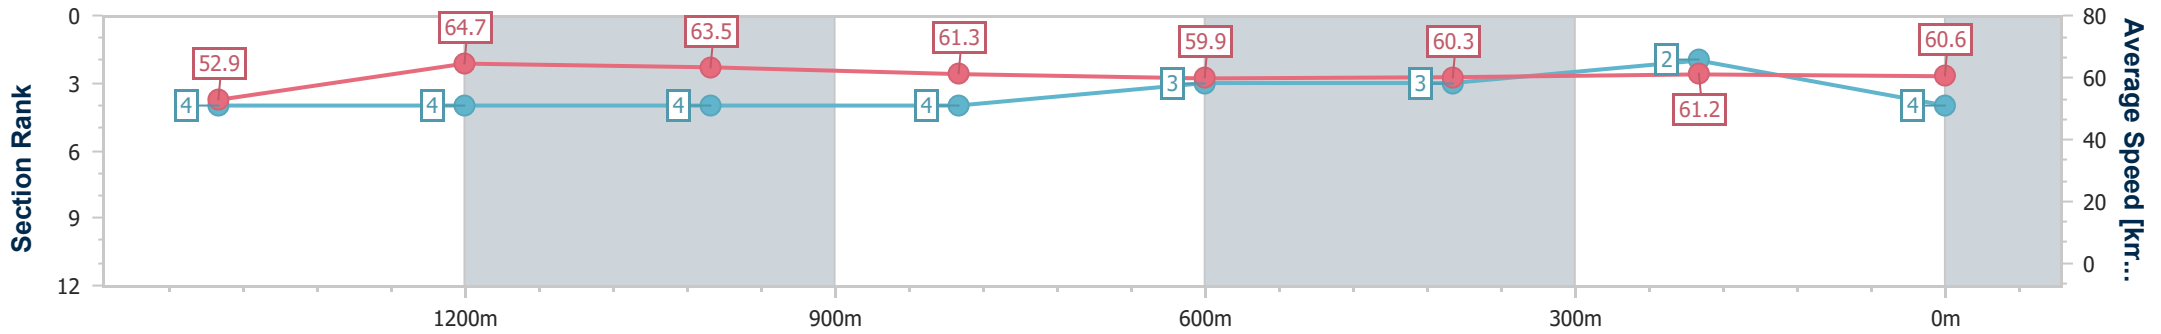

Horse/Jockey Name	Autora
Final Rank	4
Fastest Section Time (Section)	0:11.02 (1400m)
Top Speed [km/h] (Section)	65.8 (Overall)
Race State	Finished

Doomben QLD Professional
Race 1: STRADBROKE SEASON ON SALE NOW Maiden
Handicap - 1640m
28 February 2024 - 13:12
Track Rating: Good 4, Weather: Fine, Rail Position: +7m Entire

BRISBANE
RACING CLUB

Section	Overall	1400m	1200m	1000m	800m	600m	400m	200m
Section Times	1:38.02 [4] (0:16.30)	1:21.72 [4] (0:11.02)	1:10.70 [4] (0:11.33)	0:59.37 [4] (0:11.69)	0:47.68 [4] (0:11.99)	0:35.69 [3] (0:12.04)	0:23.65 [3] (0:11.77)	0:11.88 [2] (0:11.88)
Average Speed [km/h]	52.9	64.7	63.5	61.3	59.9	60.3	61.2	60.6
Top Speed [km/h]	65.8	65.0	64.3	63.4	60.6	61.1	62.3	62.2
Avg. Dist. to Rail [m]	1.6	1.6	0.5	1.2	0.6	0.9	1.6	0.9
Avg. Stride Freq. [Hz]	2.2	2.3	2.2	2.2	2.2	2.2	2.2	2.2
Avg. Stride Length [m]	6.7	7.9	8.0	7.8	7.7	7.8	7.8	7.6

- [ ] Ranking at each section and finish
- -.-.- No data available at this section
- NA No data available