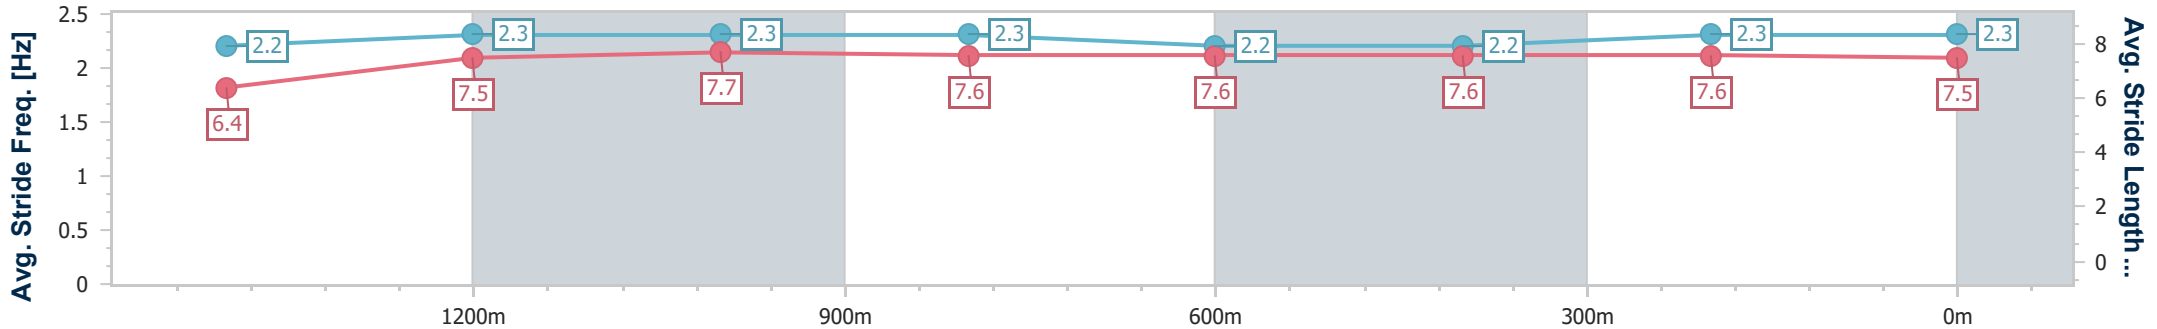

Doomben QLD Professional
Race 1: STRADBROKE SEASON ON SALE NOW Maiden
Handicap - 1640m

28 February 2024 - 13:12

Track Rating: Good 4, Weather: Fine, Rail Position: +7m Entire

BRISBANE
RACING CLUB

Section	Overall	1400m	1200m	1000m	800m	600m	400m	200m
Section Times	1:37.89 [2] (0:16.67)	1:21.22 [6] (0:11.30)	1:09.92 [6] (0:11.35)	0:58.57 [6] (0:11.51)	0:47.06 [6] (0:11.87)	0:35.19 [5] (0:11.88)	0:23.31 [5] (0:11.58)	0:11.73 [3] (0:11.73)
Average Speed [km/h]	51.6	63.4	63.3	62.5	60.6	60.6	62.5	61.4
Top Speed [km/h]	64.8	64.6	63.7	63.8	61.3	61.3	64.0	63.4
Avg. Dist. to Rail [m]	1.9	1.4	0.7	1.1	0.3	0.2	3.7	2.7
Avg. Stride Freq. [Hz]	2.2	2.3	2.3	2.3	2.2	2.2	2.3	2.3
Avg. Stride Length [m]	6.4	7.5	7.7	7.6	7.6	7.6	7.6	7.5