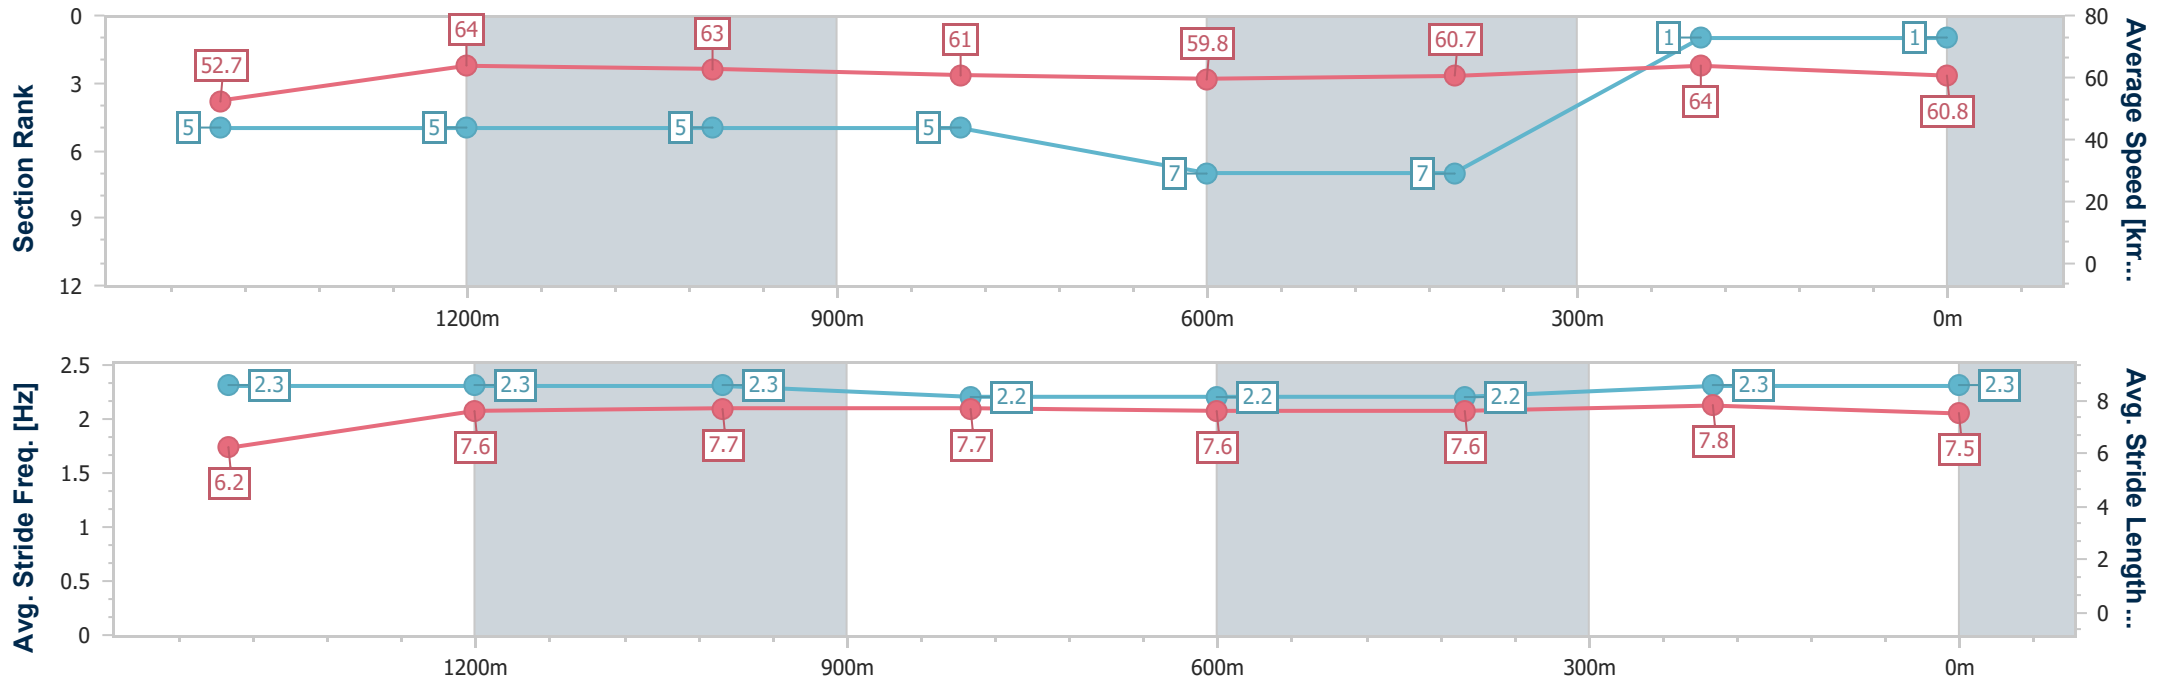

Horse/Jockey Name	Ichiban
Final Rank	1
Fastest Section Time (Section)	0:11.15 (1400m)
Top Speed [km/h] (Section)	65.8 (Overall)
Race State	Finished

Doomben QLD Professional
Race 1: STRADBROKE SEASON ON SALE NOW Maiden
Handicap - 1640m
 28 February 2024 - 13:12
 Track Rating: Good 4, Weather: Fine, Rail Position: +7m Entire

BRISBANE
RACING CLUB

Section	Overall	1400m	1200m	1000m	800m	600m	400m	200m
Section Times	1:37.89 [1] (0:16.39)	1:21.50 [5] (0:11.15)	1:10.35 [5] (0:11.41)	0:58.94 [5] (0:11.84)	0:47.10 [5] (0:12.05)	0:35.05 [7] (0:11.93)	0:23.12 [7] (0:11.29)	0:11.83 [1] (0:11.83)
Average Speed [km/h]	52.7	64.0	63.0	61.0	59.8	60.7	64.0	60.8
Top Speed [km/h]	65.8	65.2	63.7	63.1	61.9	63.7	65.5	62.5
Avg. Dist. to Rail [m]	1.4	1.5	0.4	0.7	0.3	0.9	1.9	0.8
Avg. Stride Freq. [Hz]	2.3	2.3	2.3	2.2	2.2	2.2	2.3	2.3
Avg. Stride Length [m]	6.2	7.6	7.7	7.7	7.6	7.6	7.8	7.5