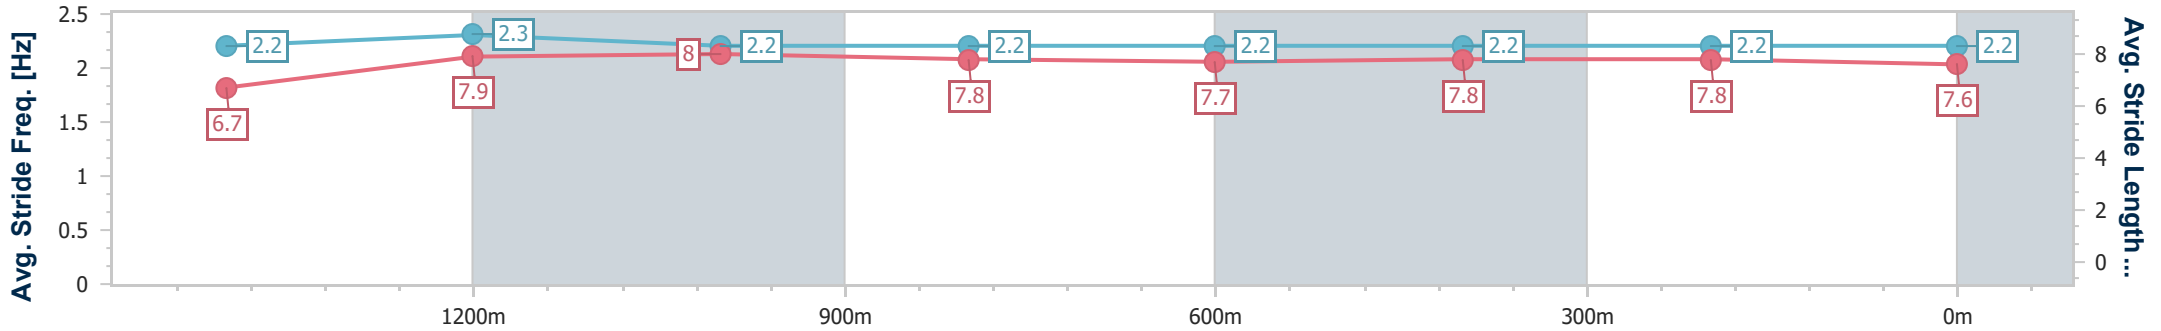

- [] Ranking at each section and finish
- .-.- No data available at this section
- NA No data available

Horse/Jockey Name	Autora
Final Rank	4
Fastest Section Time (Section)	0:11.02 (1400m)
Top Speed [km/h] (Section)	65.8 (Overall)
Race State	Finished

Doomben QLD Professional
Race 1: STRADBROKE SEASON ON SALE NOW Maiden
Handicap - 1640m
 28 February 2024 - 13:12
 Track Rating: Good 4, Weather: Fine, Rail Position: +7m Entire

BRISBANE
RACING CLUB

Section	Overall	1400m	1200m	1000m	800m	600m	400m	200m
Section Times	1:38.02 [4] (0:16.30)	1:21.72 [4] (0:11.02)	1:10.70 [4] (0:11.33)	0:59.37 [4] (0:11.69)	0:47.68 [4] (0:11.99)	0:35.69 [3] (0:12.04)	0:23.65 [3] (0:11.77)	0:11.88 [2] (0:11.88)
Average Speed [km/h]	52.9	64.7	63.5	61.3	59.9	60.3	61.2	60.6
Top Speed [km/h]	65.8	65.0	64.3	63.4	60.6	61.1	62.3	62.2
Avg. Dist. to Rail [m]	1.6	1.6	0.5	1.2	0.6	0.9	1.6	0.9
Avg. Stride Freq. [Hz]	2.2	2.3	2.2	2.2	2.2	2.2	2.2	2.2
Avg. Stride Length [m]	6.7	7.9	8.0	7.8	7.7	7.8	7.8	7.6