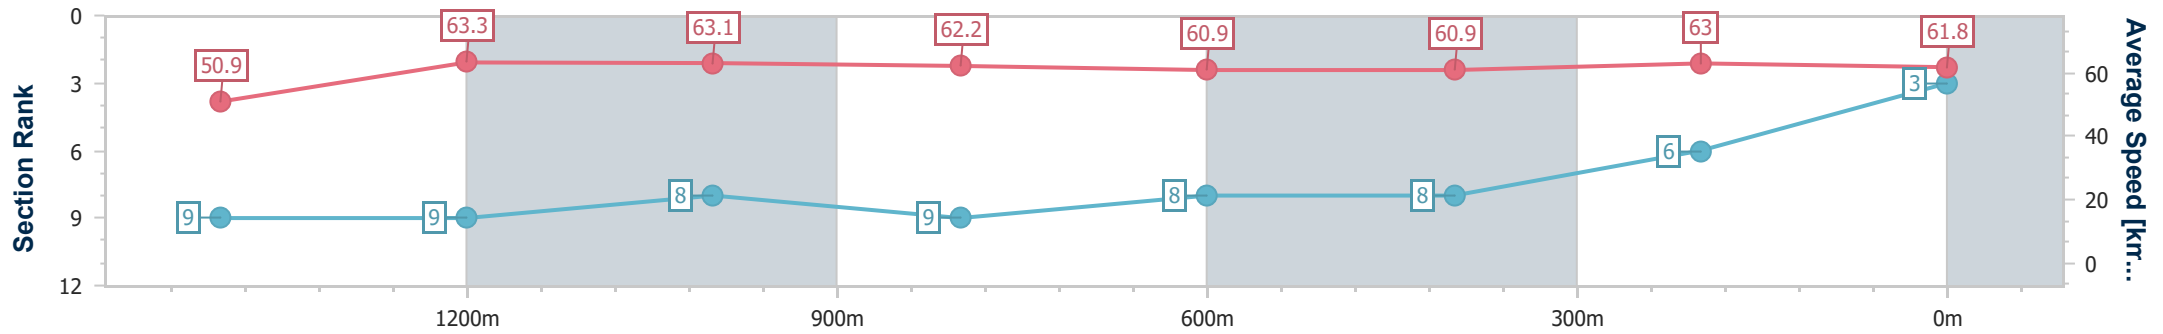

Doomben QLD Professional
Race 1: STRADBROKE SEASON ON SALE NOW Maiden
Handicap - 1640m

28 February 2024 - 13:12

Track Rating: Good 4, Weather: Fine, Rail Position: +7m Entire

BRISBANE
RACING CLUB

Section	Overall	1400m	1200m	1000m	800m	600m	400m	200m
Section Times	1:37.96 [3] (0:16.97)	1:20.99 [9] (0:11.26)	1:09.73 [9] (0:11.39)	0:58.34 [8] (0:11.59)	0:46.75 [9] (0:11.82)	0:34.93 [8] (0:11.81)	0:23.12 [8] (0:11.46)	0:11.66 [6] (0:11.66)
Average Speed [km/h]	50.9	63.3	63.1	62.2	60.9	60.9	63.0	61.8
Top Speed [km/h]	64.4	64.6	64.2	63.0	61.8	63.2	64.3	64.0
Avg. Dist. to Rail [m]	2.6	1.5	0.5	0.2	0.2	0.2	3.0	4.2
Avg. Stride Freq. [Hz]	2.2	2.4	2.3	2.3	2.3	2.3	2.4	2.3
Avg. Stride Length [m]	6.3	7.4	7.5	7.5	7.4	7.4	7.4	7.3