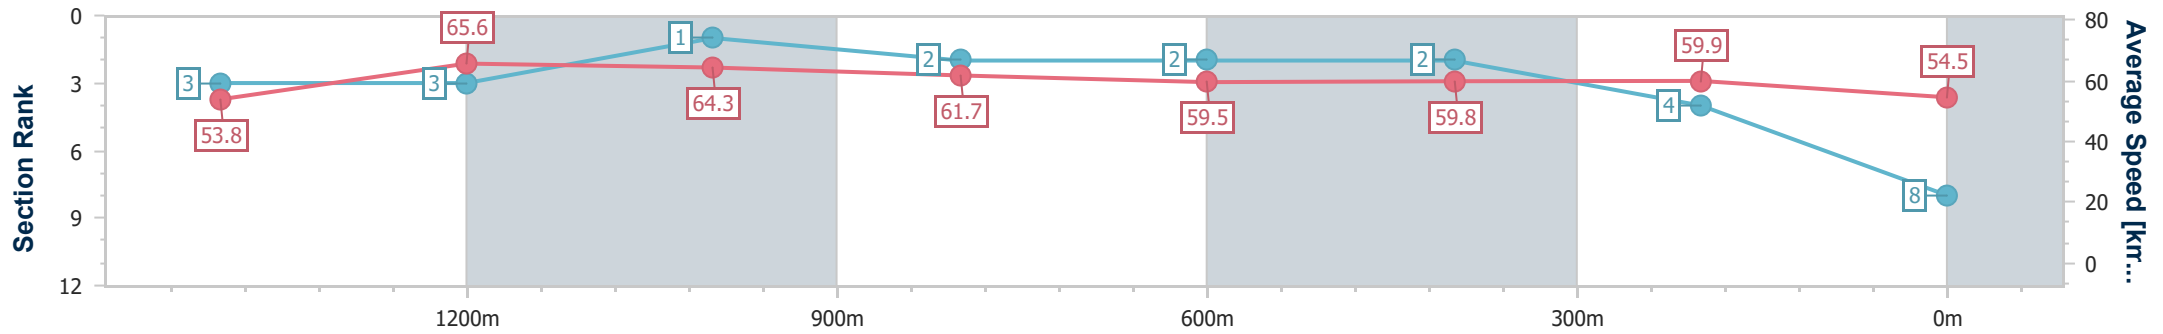

- [] Ranking at each section and finish
- .-.- No data available at this section
- NA No data available

Horse/Jockey Name	Let'sshowem
Final Rank	8
Fastest Section Time (Section)	0:11.01 (1400m)
Top Speed [km/h] (Section)	66.4 (Overall)
Race State	Finished

Doomben QLD Professional
Race 1: STRADBROKE SEASON ON SALE NOW Maiden
Handicap - 1640m

28 February 2024 - 13:12

Track Rating: Good 4, Weather: Fine, Rail Position: +7m Entire

BRISBANE
RACING CLUB

Section	Overall	1400m	1200m	1000m	800m	600m	400m	200m
Section Times	1:39.46 [8] (0:16.02)	1:23.44 [3] (0:11.01)	1:12.43 [3] (0:11.21)	1:01.22 [1] (0:11.70)	0:49.52 [2] (0:12.20)	0:37.32 [2] (0:12.03)	0:25.29 [2] (0:12.08)	0:13.21 [4] (0:13.21)
Average Speed [km/h]	53.8	65.6	64.3	61.7	59.5	59.8	59.9	54.5
Top Speed [km/h]	66.4	66.4	65.1	62.9	60.4	60.7	60.9	58.9
Avg. Dist. to Rail [m]	3.7	0.4	0.9	1.3	1.2	0.6	1.8	1.7
Avg. Stride Freq. [Hz]	2.2	2.3	2.3	2.3	2.2	2.2	2.3	2.2
Avg. Stride Length [m]	6.7	7.9	7.8	7.6	7.4	7.4	7.4	6.9