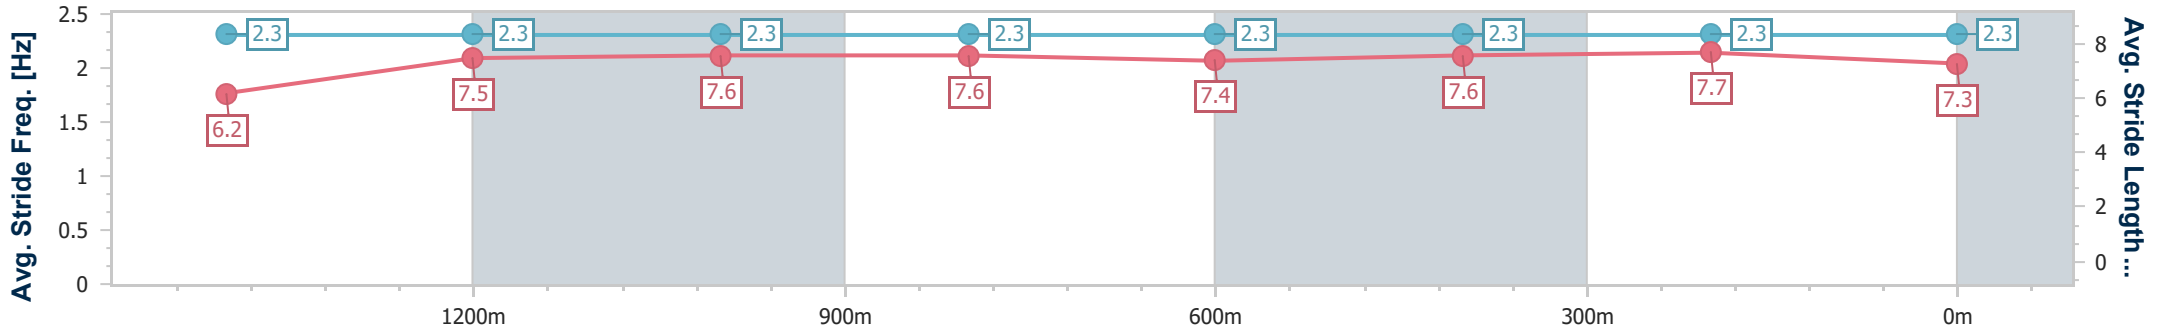

Doomben QLD Professional
Race 1: STRADBROKE SEASON ON SALE NOW Maiden
Handicap - 1640m
 28 February 2024 - 13:12
 Track Rating: Good 4, Weather: Fine, Rail Position: +7m Entire

BRISBANE
RACING CLUB

Section	Overall	1400m	1200m	1000m	800m	600m	400m	200m
Section Times	1:38.02 [4] (0:16.30)	1:21.72 [4] (0:11.02)	1:10.70 [4] (0:11.33)	0:59.37 [4] (0:11.69)	0:47.68 [4] (0:11.99)	0:35.69 [3] (0:12.04)	0:23.65 [3] (0:11.77)	0:11.88 [2] (0:11.88)
Average Speed [km/h]	52.9	64.7	63.5	61.3	59.9	60.3	61.2	60.6
Top Speed [km/h]	65.8	65.0	64.3	63.4	60.6	61.1	62.3	62.2
Avg. Dist. to Rail [m]	1.6	1.6	0.5	1.2	0.6	0.9	1.6	0.9
Avg. Stride Freq. [Hz]	2.2	2.3	2.2	2.2	2.2	2.2	2.2	2.2
Avg. Stride Length [m]	6.7	7.9	8.0	7.8	7.7	7.8	7.8	7.6

- [] Ranking at each section and finish
- .-.- No data available at this section
- NA No data available

Horse/Jockey Name	Trust A Kitty
Final Rank	5
Fastest Section Time (Section)	0:11.31 (1400m)
Top Speed [km/h] (Section)	65.0 (400m)
Race State	Finished

Doomben QLD Professional
Race 1: STRADBROKE SEASON ON SALE NOW Maiden
Handicap - 1640m
 28 February 2024 - 13:12
 Track Rating: Good 4, Weather: Fine, Rail Position: +7m Entire

BRISBANE
RACING CLUB

Section	Overall	1400m	1200m	1000m	800m	600m	400m	200m
Section Times	1:38.33 [5] (0:16.91)	1:21.42 [8] (0:11.31)	1:10.11 [8] (0:11.42)	0:58.69 [9] (0:11.56)	0:47.13 [8] (0:11.94)	0:35.19 [9] (0:11.71)	0:23.48 [9] (0:11.42)	0:12.06 [5] (0:12.06)
Average Speed [km/h]	51.0	63.1	63.1	62.6	60.8	61.5	62.8	59.9
Top Speed [km/h]	64.1	63.8	63.3	62.9	61.4	63.1	65.0	61.0
Avg. Dist. to Rail [m]	3.2	1.2	1.1	1.5	1.6	0.6	0.5	0.5
Avg. Stride Freq. [Hz]	2.3	2.3	2.3	2.3	2.3	2.3	2.3	2.3
Avg. Stride Length [m]	6.2	7.5	7.6	7.6	7.4	7.6	7.7	7.3