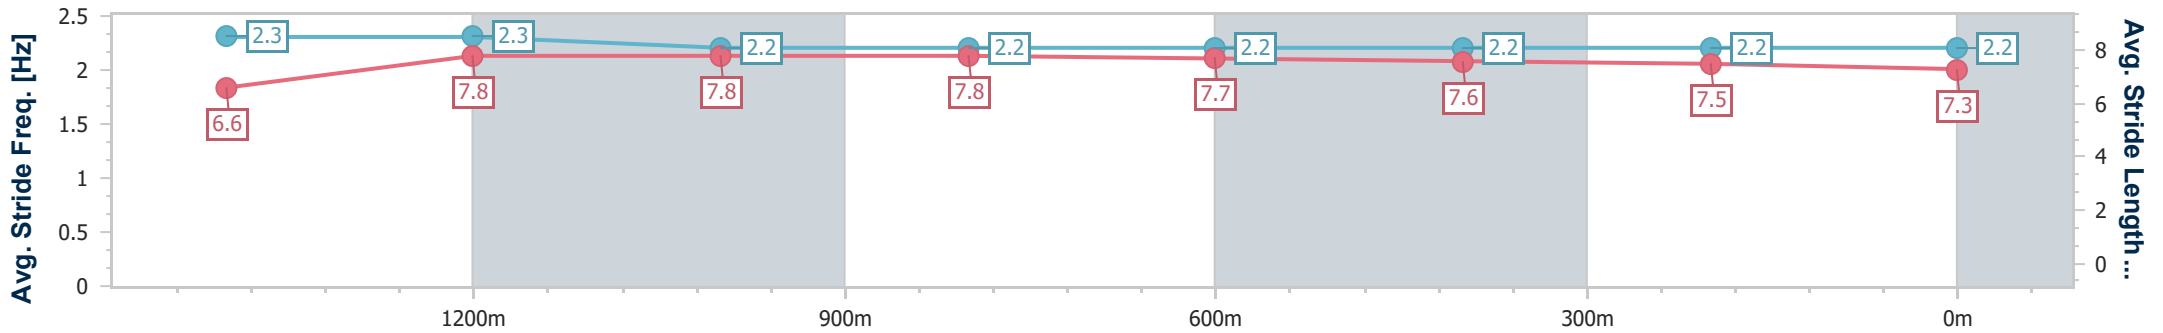

Doomben QLD Professional
Race 1: STRADBROKE SEASON ON SALE NOW Maiden
Handicap - 1640m

28 February 2024 - 13:12

Track Rating: Good 4, Weather: Fine, Rail Position: +7m Entire

BRISBANE
RACING CLUB

Section	Overall	1400m	1200m	1000m	800m	600m	400m	200m
Section Times	1:38.92 [7] (0:15.96)	1:22.96 [2] (0:11.07)	1:11.89 [2] (0:11.37)	1:00.52 [3] (0:11.77)	0:48.75 [3] (0:12.16)	0:36.59 [3] (0:12.09)	0:24.50 [4] (0:11.96)	0:12.54 [8] (0:12.54)
Average Speed [km/h]	54.1	64.5	63.2	61.3	59.5	60.5	60.4	57.4
Top Speed [km/h]	67.2	66.2	63.9	62.1	61.4	61.2	61.5	59.5
Avg. Dist. to Rail [m]	2.6	1.4	0.2	0.4	1.9	2.3	2.7	3.7
Avg. Stride Freq. [Hz]	2.3	2.3	2.2	2.2	2.2	2.2	2.2	2.2
Avg. Stride Length [m]	6.6	7.8	7.8	7.8	7.7	7.6	7.5	7.3

- [] Ranking at each section and finish
- .-.- No data available at this section
- NA No data available

Horse/Jockey Name	Let'sshowem
Final Rank	8
Fastest Section Time (Section)	0:11.01 (1400m)
Top Speed [km/h] (Section)	66.4 (Overall)
Race State	Finished