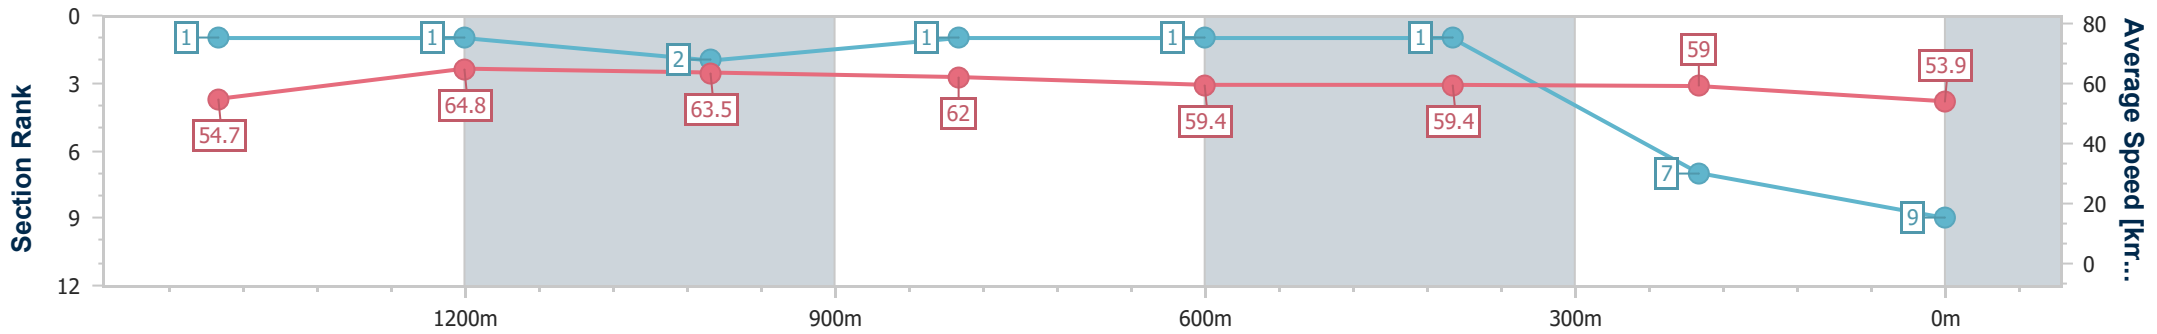

Horse/Jockey Name	Hayaku
Final Rank	9
Fastest Section Time (Section)	0:11.08 (1400m)
Top Speed [km/h] (Section)	67.7 (1400m)
Race State	Finished

Doomben QLD Professional
Race 1: STRADBROKE SEASON ON SALE NOW Maiden
Handicap - 1640m
28 February 2024 - 13:12
Track Rating: Good 4, Weather: Fine, Rail Position: +7m Entire

BRISBANE
RACING CLUB

Section	Overall	1400m	1200m	1000m	800m	600m	400m	200m
Section Times	1:39.65 [9] (0:15.84)	1:23.81 [1] (0:11.08)	1:12.73 [1] (0:11.32)	1:01.41 [2] (0:11.58)	0:49.83 [1] (0:12.16)	0:37.67 [1] (0:12.10)	0:25.57 [1] (0:12.23)	0:13.34 [7] (0:13.34)
Average Speed [km/h]	54.7	64.8	63.5	62.0	59.4	59.4	59.0	53.9
Top Speed [km/h]	65.5	67.7	64.2	63.4	61.1	59.9	59.7	57.0
Avg. Dist. to Rail [m]	5.8	1.0	0.6	0.9	0.5	0.3	0.3	0.5
Avg. Stride Freq. [Hz]	2.3	2.3	2.3	2.3	2.2	2.2	2.3	2.2
Avg. Stride Length [m]	6.6	7.7	7.7	7.6	7.4	7.3	7.3	6.9

- [ ] Ranking at each section and finish
- -.-.- No data available at this section
- NA No data available