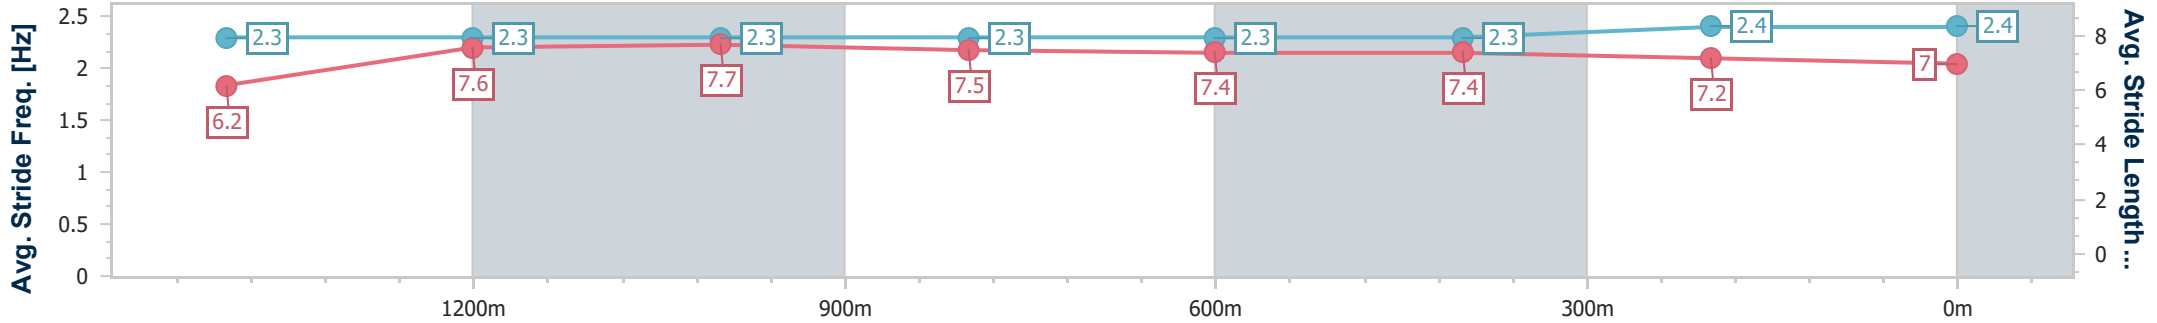

Doomben QLD Professional
Race 1: STRADBROKE SEASON ON SALE NOW Maiden
Handicap - 1640m

28 February 2024 - 13:12

Track Rating: Good 4, Weather: Fine, Rail Position: +7m Entire

BRISBANE
RACING CLUB

Section	Overall	1400m	1200m	1000m	800m	600m	400m	200m
Section Times	1:38.57 [6] (0:16.80)	1:21.77 [7] (0:11.25)	1:10.52 [7] (0:11.31)	0:59.21 [7] (0:11.56)	0:47.65 [7] (0:11.82)	0:35.83 [6] (0:11.99)	0:23.84 [6] (0:11.68)	0:12.16 [9] (0:12.16)
Average Speed [km/h]	51.5	63.7	63.4	62.4	61.4	60.9	62.0	59.4
Top Speed [km/h]	65.4	64.4	64.2	63.9	62.2	62.8	63.3	61.7
Avg. Dist. to Rail [m]	2.4	1.1	0.6	0.4	1.7	2.2	5.4	5.2
Avg. Stride Freq. [Hz]	2.3	2.3	2.3	2.3	2.3	2.3	2.4	2.4
Avg. Stride Length [m]	6.2	7.6	7.7	7.5	7.4	7.4	7.2	7.0

- [] Ranking at each section and finish
- .-.- No data available at this section
- NA No data available

Horse/Jockey Name	Bliss Miss
Final Rank	7
Fastest Section Time (Section)	0:11.07 (1400m)
Top Speed [km/h] (Section)	67.2 (Overall)
Race State	Finished