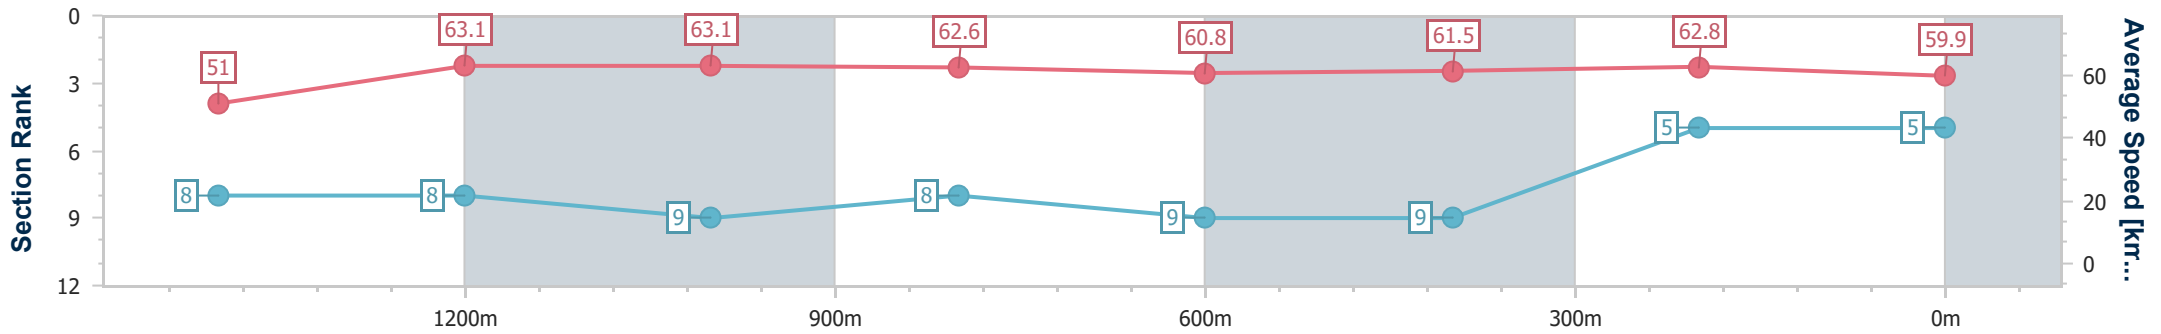

Horse/Jockey Name	Trust A Kitty
Final Rank	5
Fastest Section Time (Section)	0:11.31 (1400m)
Top Speed [km/h] (Section)	65.0 (400m)
Race State	Finished

Doomben QLD Professional
Race 1: STRADBROKE SEASON ON SALE NOW Maiden
Handicap - 1640m
28 February 2024 - 13:12
Track Rating: Good 4, Weather: Fine, Rail Position: +7m Entire

BRISBANE
RACING CLUB

Section	Overall	1400m	1200m	1000m	800m	600m	400m	200m
Section Times	1:38.33 [5] (0:16.91)	1:21.42 [8] (0:11.31)	1:10.11 [8] (0:11.42)	0:58.69 [9] (0:11.56)	0:47.13 [8] (0:11.94)	0:35.19 [9] (0:11.71)	0:23.48 [9] (0:11.42)	0:12.06 [5] (0:12.06)
Average Speed [km/h]	51.0	63.1	63.1	62.6	60.8	61.5	62.8	59.9
Top Speed [km/h]	64.1	63.8	63.3	62.9	61.4	63.1	65.0	61.0
Avg. Dist. to Rail [m]	3.2	1.2	1.1	1.5	1.6	0.6	0.5	0.5
Avg. Stride Freq. [Hz]	2.3	2.3	2.3	2.3	2.3	2.3	2.3	2.3
Avg. Stride Length [m]	6.2	7.5	7.6	7.6	7.4	7.6	7.7	7.3

- [ ] Ranking at each section and finish
- -.-.- No data available at this section
- NA No data available