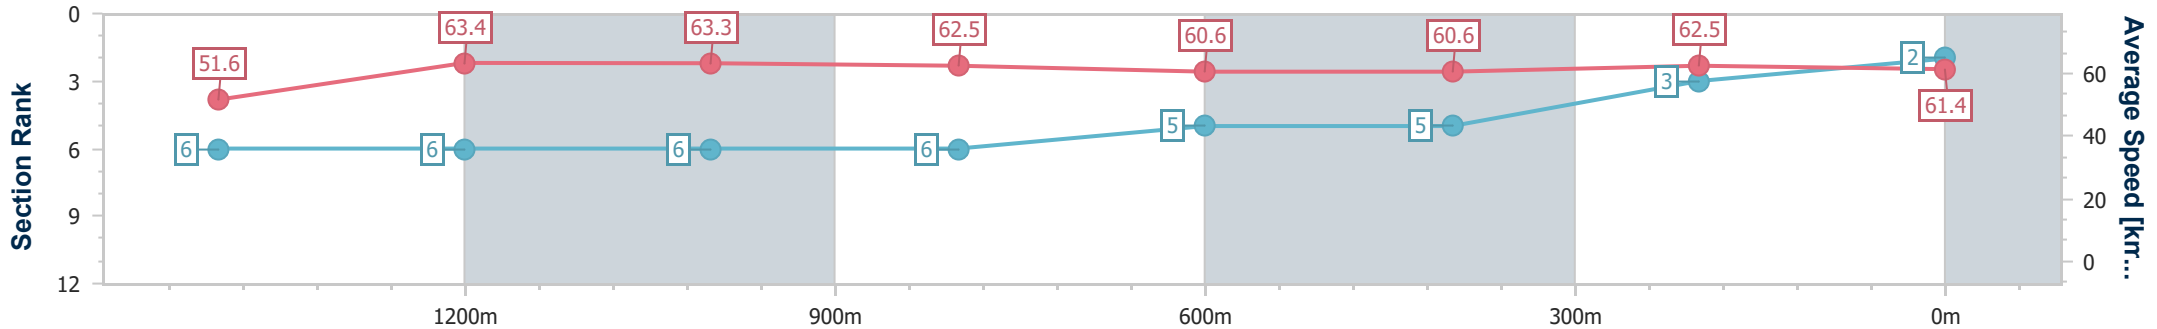

Doomben QLD Professional
Race 1: STRADBROKE SEASON ON SALE NOW Maiden
Handicap - 1640m

28 February 2024 - 13:12

Track Rating: Good 4, Weather: Fine, Rail Position: +7m Entire

BRISBANE
RACING CLUB

Section	Overall	1400m	1200m	1000m	800m	600m	400m	200m
Section Times	1:37.89 [2] (0:16.67)	1:21.22 [6] (0:11.30)	1:09.92 [6] (0:11.35)	0:58.57 [6] (0:11.51)	0:47.06 [6] (0:11.87)	0:35.19 [5] (0:11.88)	0:23.31 [5] (0:11.58)	0:11.73 [3] (0:11.73)
Average Speed [km/h]	51.6	63.4	63.3	62.5	60.6	60.6	62.5	61.4
Top Speed [km/h]	64.8	64.6	63.7	63.8	61.3	61.3	64.0	63.4
Avg. Dist. to Rail [m]	1.9	1.4	0.7	1.1	0.3	0.2	3.7	2.7
Avg. Stride Freq. [Hz]	2.2	2.3	2.3	2.3	2.2	2.2	2.3	2.3
Avg. Stride Length [m]	6.4	7.5	7.7	7.6	7.6	7.6	7.6	7.5