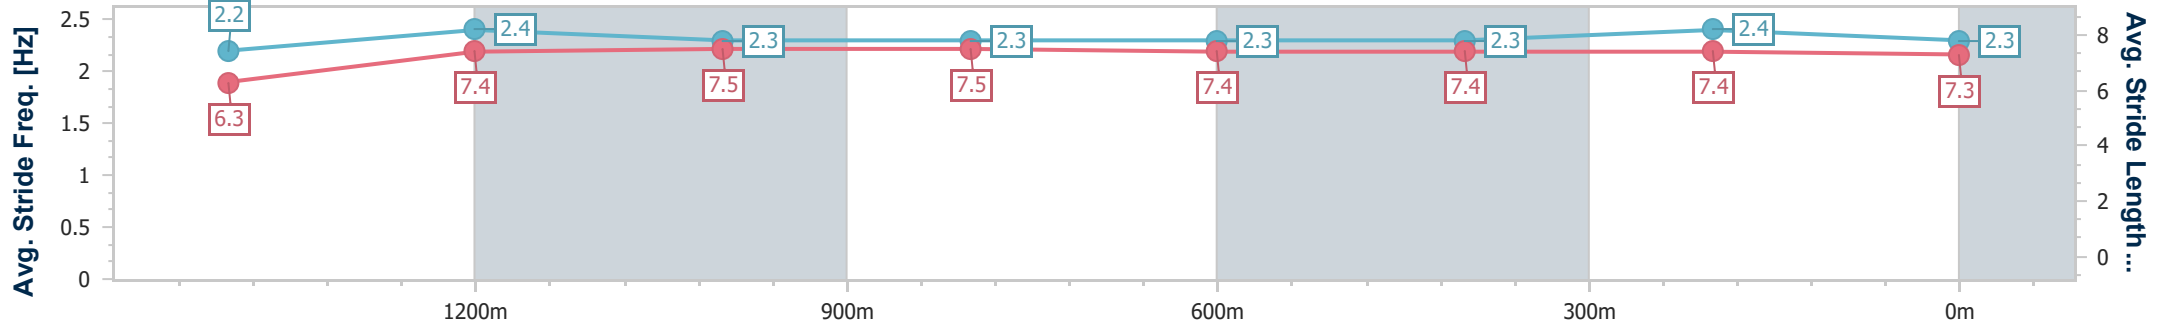

Doomben QLD Professional
Race 1: STRADBROKE SEASON ON SALE NOW Maiden
Handicap - 1640m

28 February 2024 - 13:12

Track Rating: Good 4, Weather: Fine, Rail Position: +7m Entire

BRISBANE
RACING CLUB

Section	Overall	1400m	1200m	1000m	800m	600m	400m	200m
Section Times	1:37.96 [3] (0:16.97)	1:20.99 [9] (0:11.26)	1:09.73 [9] (0:11.39)	0:58.34 [8] (0:11.59)	0:46.75 [9] (0:11.82)	0:34.93 [8] (0:11.81)	0:23.12 [8] (0:11.46)	0:11.66 [6] (0:11.66)
Average Speed [km/h]	50.9	63.3	63.1	62.2	60.9	60.9	63.0	61.8
Top Speed [km/h]	64.4	64.6	64.2	63.0	61.8	63.2	64.3	64.0
Avg. Dist. to Rail [m]	2.6	1.5	0.5	0.2	0.2	0.2	3.0	4.2
Avg. Stride Freq. [Hz]	2.2	2.4	2.3	2.3	2.3	2.3	2.4	2.3
Avg. Stride Length [m]	6.3	7.4	7.5	7.5	7.4	7.4	7.4	7.3