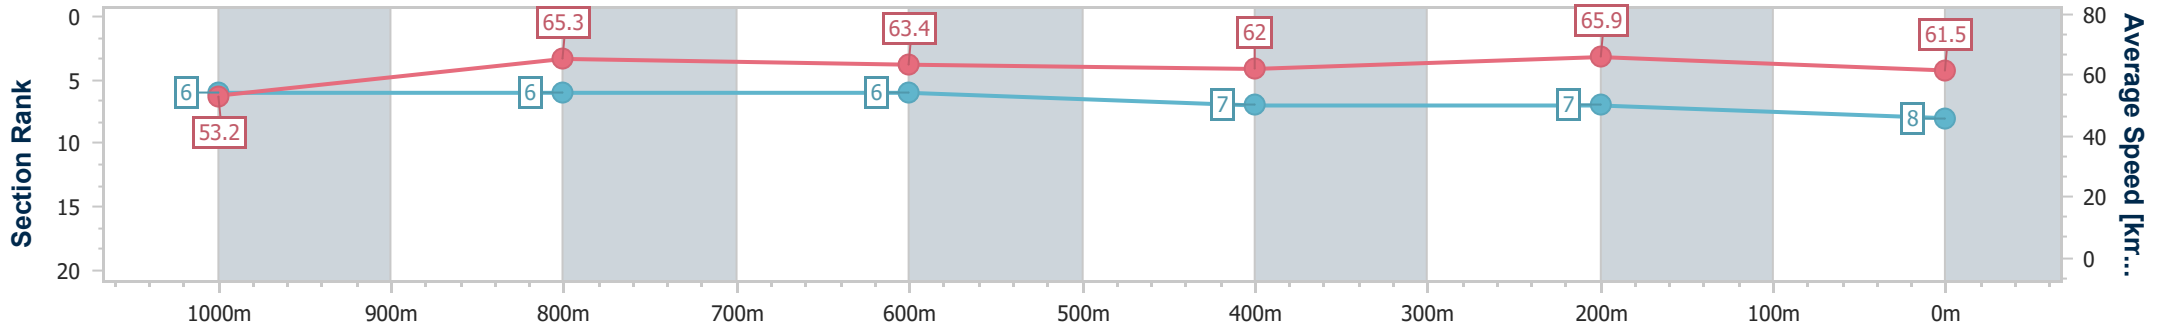

Section	Overall	1000m	800m	600m	400m	200m
Section Times	1:10.56 [8] (0:13.57)	0:56.99 [6] (0:11.08)	0:45.91 [6] (0:11.56)	0:34.35 [6] (0:11.67)	0:22.68 [7] (0:10.98)	0:11.70 [7] (0:11.70)
Average Speed [km/h]	53.2	65.3	63.4	62.0	65.9	61.5
Top Speed [km/h]	66.5	67.0	65.9	63.6	67.4	65.0
Avg. Dist. to Rail [m]	4.7	2.0	2.5	1.5	2.3	3.7
Avg. Stride Freq. [Hz]	2.3	2.4	2.3	2.3	2.4	2.3
Avg. Stride Length [m]	6.4	7.6	7.6	7.5	7.6	7.4