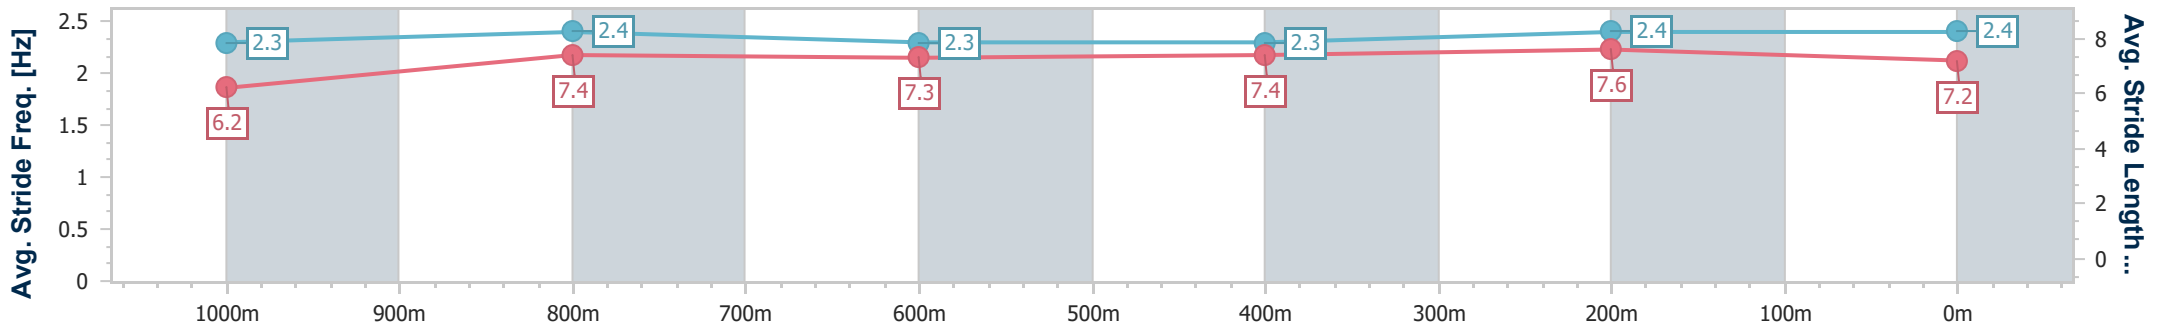

**Doomben QLD Professional**  
**Race 3: SKY RACING Colts, Geldings and Entires Maiden Plate**  
 - 1200m

28 February 2024 - 14:19

BRISBANE  
RACING CLUB

Track Rating: Good 4, Weather: Fine, Rail Position: +7m Entire

Section	Overall	1000m	800m	600m	400m	200m
Section Times	1:11.17 [13] (0:14.05)	0:57.12 [13] (0:11.31)	0:45.81 [13] (0:11.75)	0:34.06 [12] (0:11.50)	0:22.56 [12] (0:10.97)	0:11.59 [12] (0:11.59)
Average Speed [km/h]	51.5	63.6	61.0	62.3	65.4	62.1
Top Speed [km/h]	66.4	66.1	62.8	63.6	66.7	66.3
Avg. Dist. to Rail [m]	4.4	0.6	0.7	1.4	0.8	2.5
Avg. Stride Freq. [Hz]	2.3	2.4	2.3	2.3	2.4	2.4
Avg. Stride Length [m]	6.2	7.4	7.3	7.4	7.6	7.2