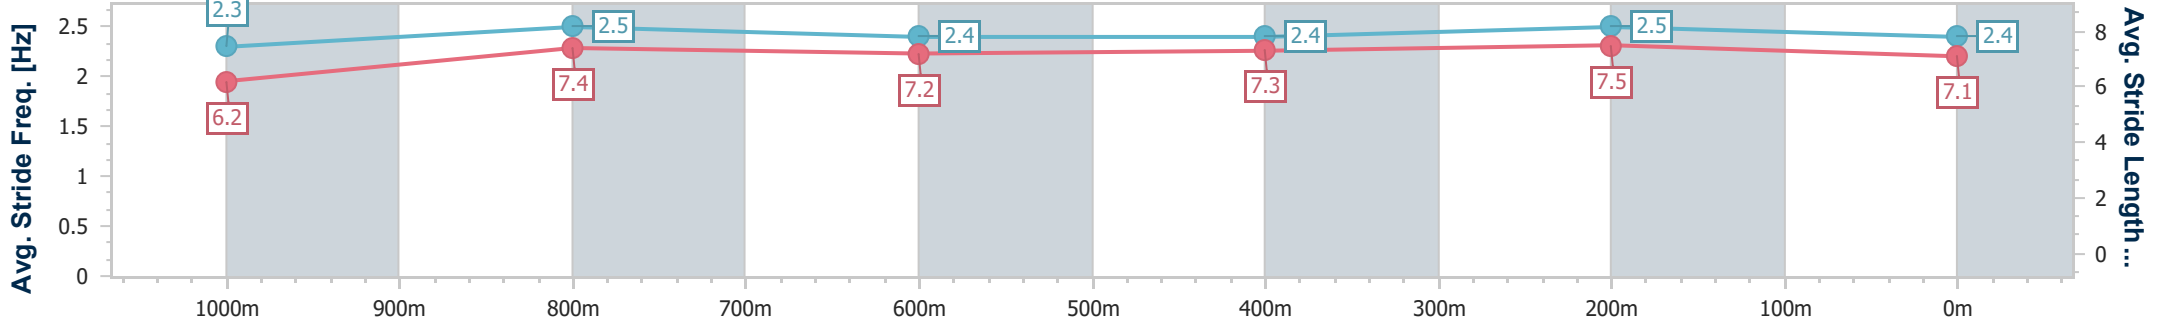

**Doomben QLD Professional**  
**Race 3: SKY RACING Colts, Geldings and Entires Maiden Plate**  
 - 1200m

28 February 2024 - 14:19

BRISBANE  
RACING CLUB

Track Rating: Good 4, Weather: Fine, Rail Position: +7m Entire

Section	Overall	1000m	800m	600m	400m	200m
Section Times	1:10.38 [6] (0:13.75)	0:56.63 [9] (0:11.04)	0:45.59 [8] (0:11.63)	0:33.96 [8] (0:11.46)	0:22.50 [8] (0:10.82)	0:11.68 [5] (0:11.68)
Average Speed [km/h]	52.3	65.4	61.9	62.5	66.5	61.6
Top Speed [km/h]	66.5	67.4	64.5	64.4	68.4	65.4
Avg. Dist. to Rail [m]	1.1	0.8	0.4	0.7	1.9	2.6
Avg. Stride Freq. [Hz]	2.3	2.5	2.4	2.4	2.5	2.4
Avg. Stride Length [m]	6.2	7.4	7.2	7.3	7.5	7.1