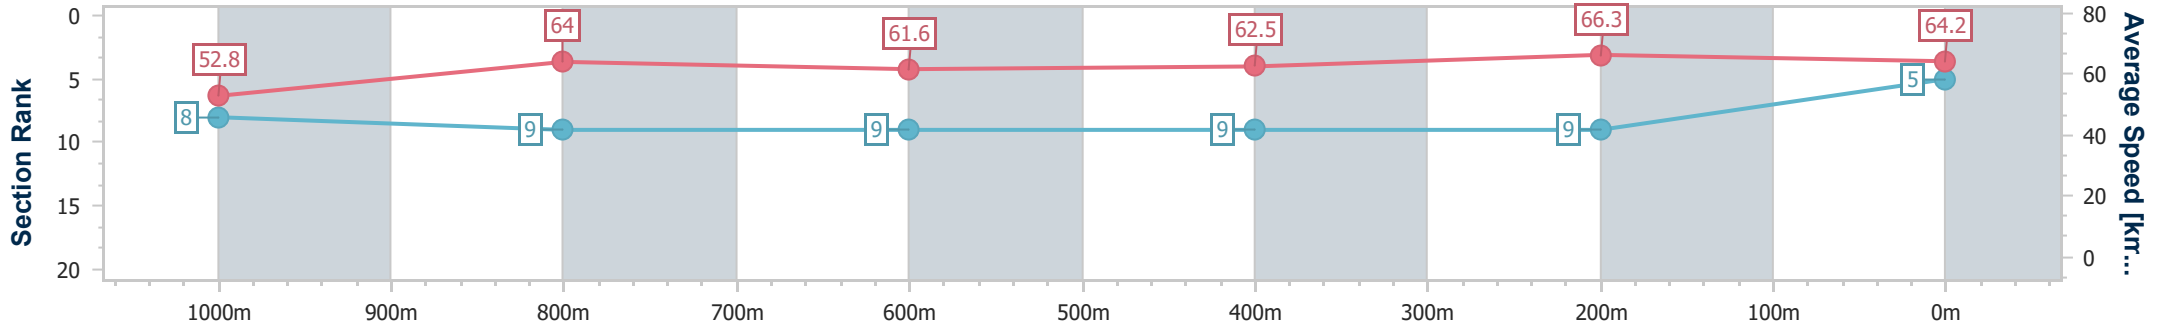

Section	Overall	1000m	800m	600m	400m	200m
Section Times	1:10.22 [5] (0:13.69)	0:56.53 [8] (0:11.30)	0:45.23 [9] (0:11.72)	0:33.51 [9] (0:11.48)	0:22.03 [9] (0:10.84)	0:11.19 [9] (0:11.19)
Average Speed [km/h]	52.8	64.0	61.6	62.5	66.3	64.2
Top Speed [km/h]	66.7	66.5	63.9	64.2	67.8	67.0
Avg. Dist. to Rail [m]	8.8	2.7	0.8	0.6	0.7	0.7
Avg. Stride Freq. [Hz]	2.1	1.8	2.2	2.2	2.3	2.2
Avg. Stride Length [m]	7.0	9.8	7.9	8.1	8.1	8.0