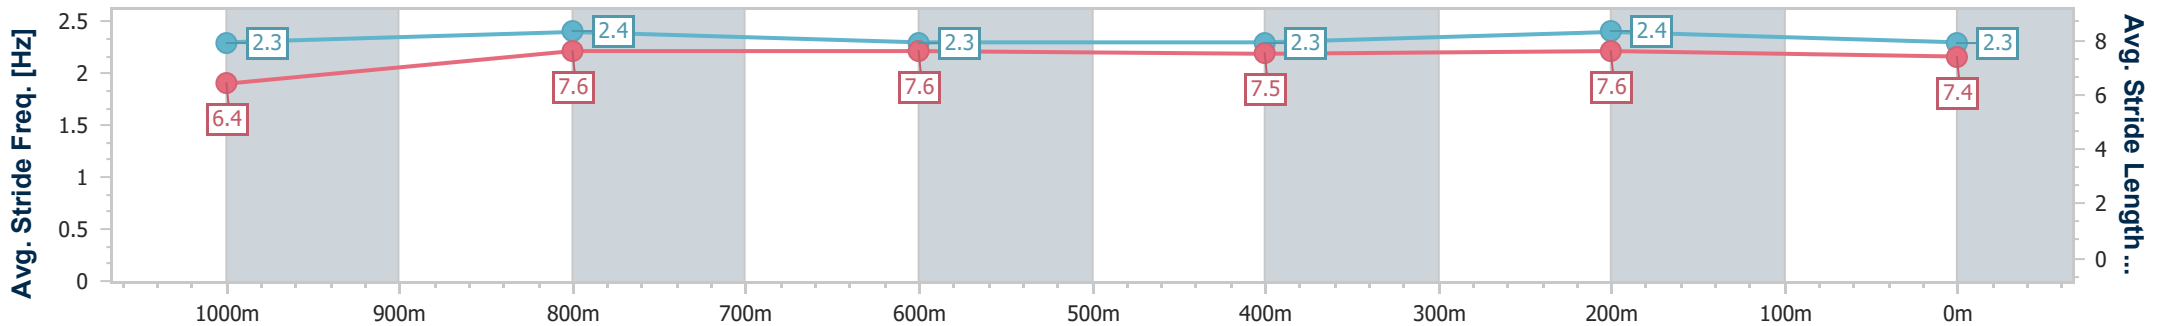

**Doomben QLD Professional**  
**Race 3: SKY RACING Colts, Geldings and Entires Maiden Plate**  
 - 1200m

28 February 2024 - 14:19

BRISBANE  
RACING CLUB

Track Rating: Good 4, Weather: Fine, Rail Position: +7m Entire

Section	Overall	1000m	800m	600m	400m	200m
Section Times	1:10.56 [8] (0:13.57)	0:56.99 [6] (0:11.08)	0:45.91 [6] (0:11.56)	0:34.35 [6] (0:11.67)	0:22.68 [7] (0:10.98)	0:11.70 [7] (0:11.70)
Average Speed [km/h]	53.2	65.3	63.4	62.0	65.9	61.5
Top Speed [km/h]	66.5	67.0	65.9	63.6	67.4	65.0
Avg. Dist. to Rail [m]	4.7	2.0	2.5	1.5	2.3	3.7
Avg. Stride Freq. [Hz]	2.3	2.4	2.3	2.3	2.4	2.3
Avg. Stride Length [m]	6.4	7.6	7.6	7.5	7.6	7.4