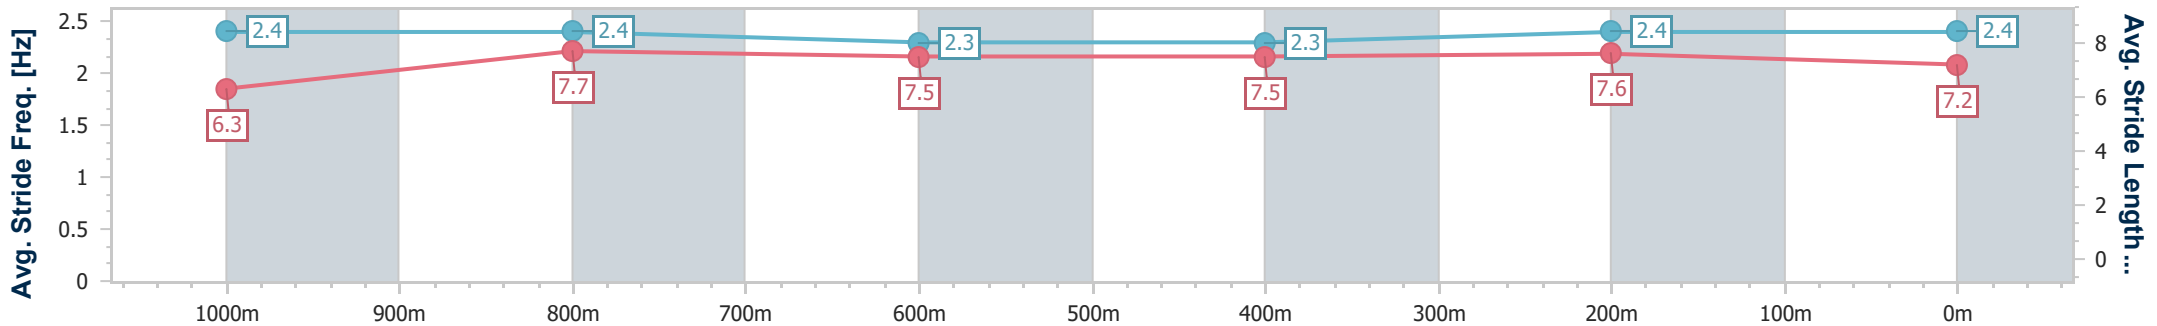

**Doomben QLD Professional**  
**Race 3: SKY RACING Colts, Geldings and Entires Maiden Plate - 1200m**

28 February 2024 - 14:19

BRISBANE RACING CLUB

Track Rating: Good 4, Weather: Fine, Rail Position: +7m Entire

Section	Overall	1000m	800m	600m	400m	200m
Section Times	1:10.19 [4] (0:13.43)	0:56.76 [5] (0:10.95)	0:45.81 [4] (0:11.60)	0:34.21 [4] (0:11.55)	0:22.66 [3] (0:11.10)	0:11.56 [4] (0:11.56)
Average Speed [km/h]	53.7	65.8	62.1	62.5	65.1	62.4
Top Speed [km/h]	66.5	67.1	64.7	64.1	65.8	65.5
Avg. Dist. to Rail [m]	3.4	0.5	0.7	0.7	1.5	3.5
Avg. Stride Freq. [Hz]	2.4	2.4	2.3	2.3	2.4	2.4
Avg. Stride Length [m]	6.3	7.7	7.5	7.5	7.6	7.2