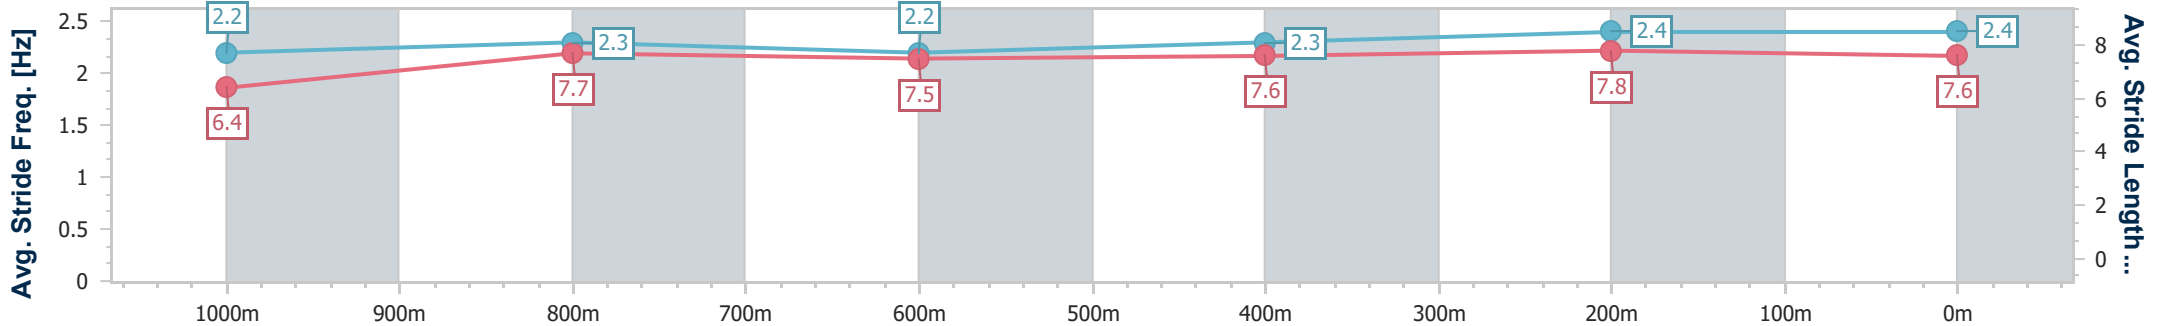

- [ ] Ranking at each section and finish
- .-.- No data available at this section
- NA No data available

Horse/Jockey Name	National Interest
Final Rank	12
Fastest Section Time (Section)	0:10.78 (400m)
Top Speed [km/h] (Section)	68.2 (400m)
Race State	Finished

**Doomben QLD Professional**  
**Race 3: SKY RACING Colts, Geldings and Entires Maiden Plate**  
 - 1200m

28 February 2024 - 14:19

BRISBANE  
RACING CLUB

Track Rating: Good 4, Weather: Fine, Rail Position: +7m Entire

Section	Overall	1000m	800m	600m	400m	200m
Section Times	1:10.79 [12] (0:14.21)	0:56.58 [14] (0:11.20)	0:45.38 [14] (0:11.94)	0:33.44 [14] (0:11.45)	0:21.99 [14] (0:10.78)	0:11.21 [13] (0:11.21)
Average Speed [km/h]	50.7	64.4	60.5	62.4	66.8	64.4
Top Speed [km/h]	64.7	66.1	61.9	64.5	68.2	67.8
Avg. Dist. to Rail [m]	2.3	0.6	0.3	0.7	1.0	3.1
Avg. Stride Freq. [Hz]	2.2	2.3	2.2	2.3	2.4	2.4
Avg. Stride Length [m]	6.4	7.7	7.5	7.6	7.8	7.6