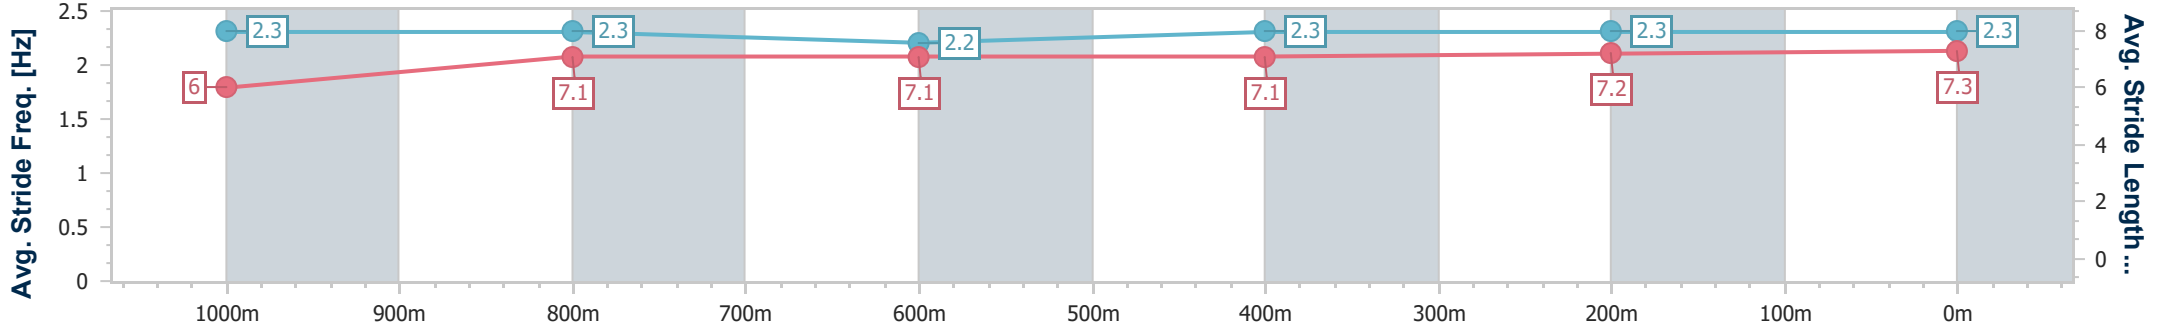

**Doomben QLD Professional**  
**Race 3: SKY RACING Colts, Geldings and Entires Maiden Plate**  
 - 1200m

28 February 2024 - 14:19

BRISBANE  
RACING CLUB

Track Rating: Good 4, Weather: Fine, Rail Position: +7m Entire

Section	Overall	1000m	800m	600m	400m	200m
Section Times	1:10.56 [9] (0:13.93)	0:56.63 [10] (0:11.27)	0:45.36 [11] (0:11.74)	0:33.62 [11] (0:11.44)	0:22.18 [11] (0:10.88)	0:11.30 [11] (0:11.30)
Average Speed [km/h]	51.9	64.0	61.6	62.7	66.2	63.7
Top Speed [km/h]	65.1	66.7	63.2	63.8	67.3	66.4
Avg. Dist. to Rail [m]	6.2	1.4	0.5	0.2	1.3	4.6
Avg. Stride Freq. [Hz]	2.3	2.3	2.2	2.3	2.3	2.3
Avg. Stride Length [m]	6.0	7.1	7.1	7.1	7.2	7.3