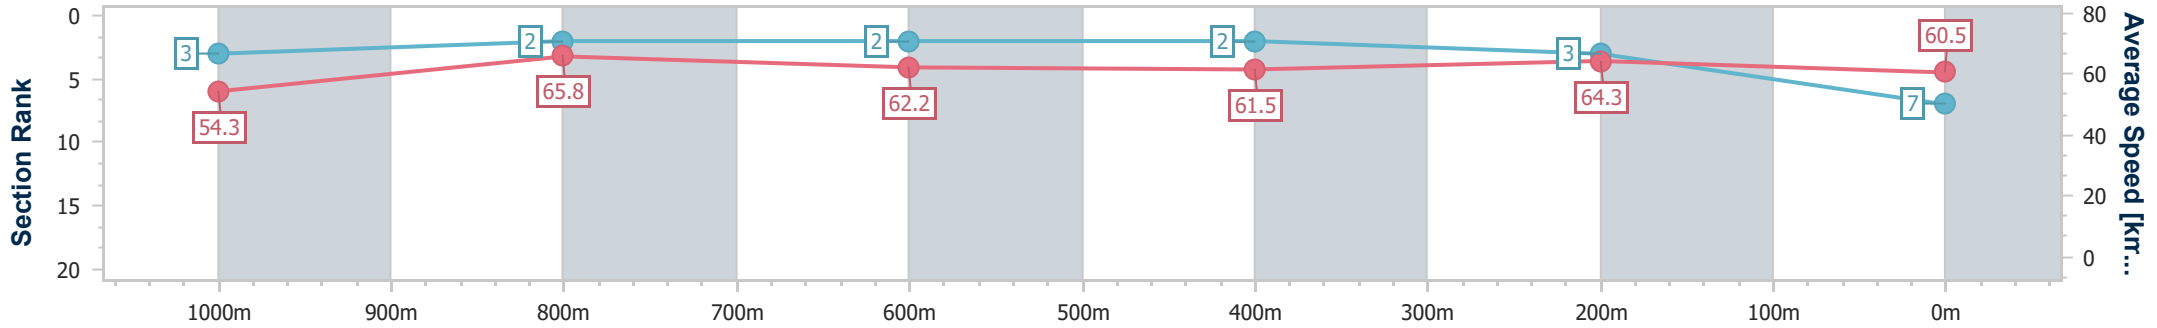

Section	Overall	1000m	800m	600m	400m	200m
Section Times	1:10.43 [7] (0:13.26)	0:57.17 [3] (0:10.91)	0:46.26 [2] (0:11.59)	0:34.67 [2] (0:11.63)	0:23.04 [2] (0:11.15)	0:11.89 [3] (0:11.89)
Average Speed [km/h]	54.3	65.8	62.2	61.5	64.3	60.5
Top Speed [km/h]	68.1	68.0	63.4	62.4	65.3	64.3
Avg. Dist. to Rail [m]	4.3	0.5	0.5	1.2	1.5	1.0
Avg. Stride Freq. [Hz]	2.5	2.4	2.3	2.3	2.4	2.4
Avg. Stride Length [m]	6.1	7.7	7.5	7.4	7.4	7.2