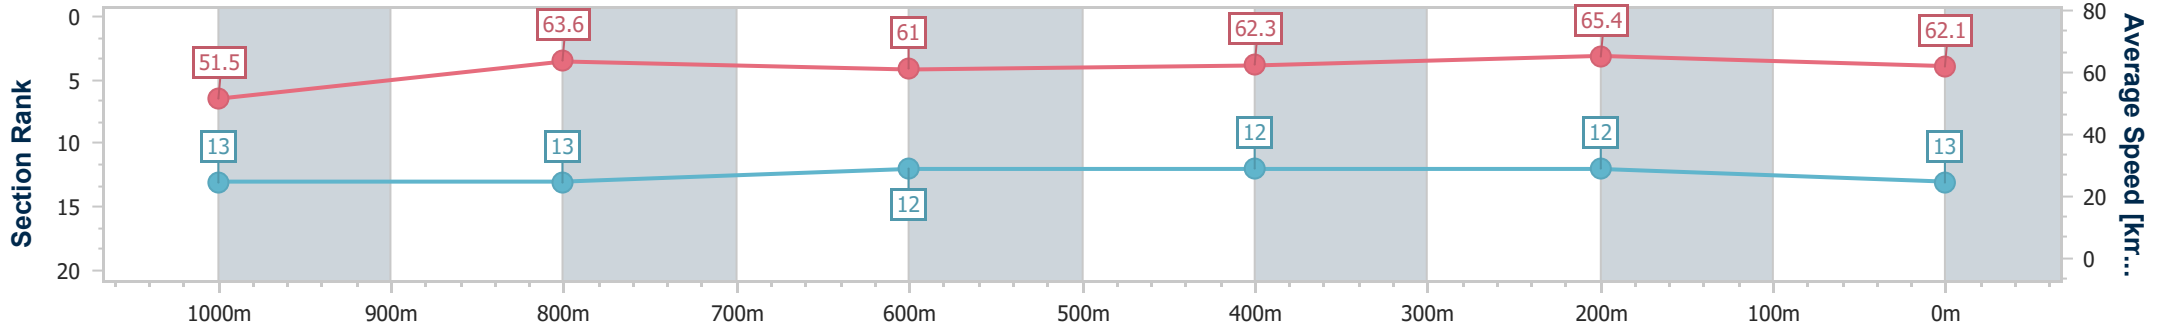

Section	Overall	1000m	800m	600m	400m	200m
Section Times	1:11.17 [13] (0:14.05)	0:57.12 [13] (0:11.31)	0:45.81 [13] (0:11.75)	0:34.06 [12] (0:11.50)	0:22.56 [12] (0:10.97)	0:11.59 [12] (0:11.59)
Average Speed [km/h]	51.5	63.6	61.0	62.3	65.4	62.1
Top Speed [km/h]	66.4	66.1	62.8	63.6	66.7	66.3
Avg. Dist. to Rail [m]	4.4	0.6	0.7	1.4	0.8	2.5
Avg. Stride Freq. [Hz]	2.3	2.4	2.3	2.3	2.4	2.4
Avg. Stride Length [m]	6.2	7.4	7.3	7.4	7.6	7.2