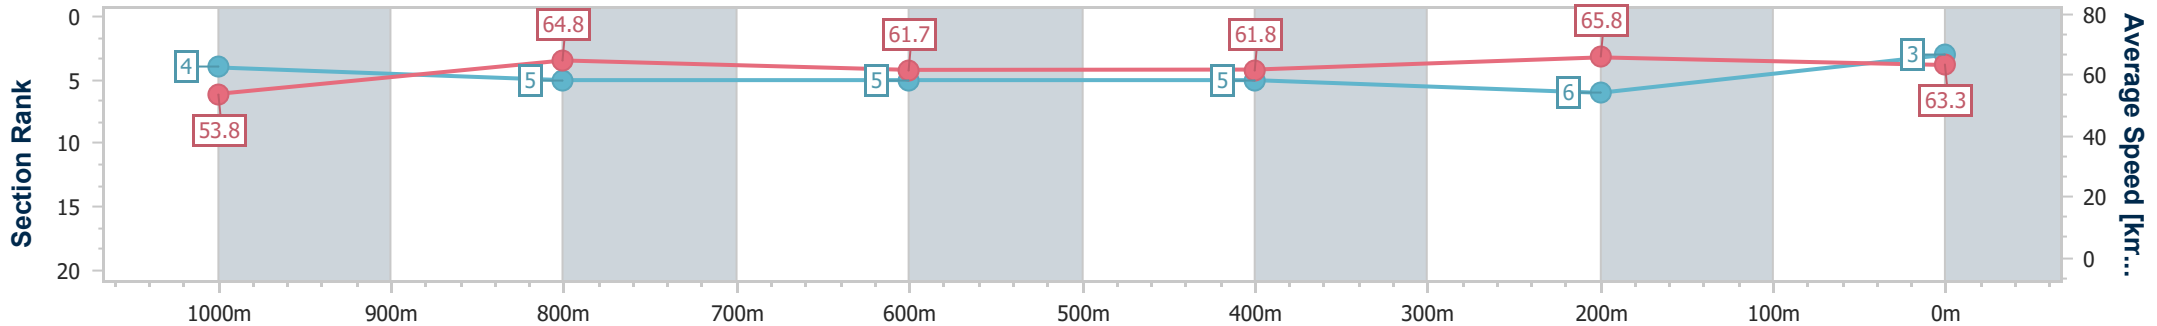

Section	Overall	1000m	800m	600m	400m	200m
Section Times	1:10.13 [3] (0:13.39)	0:56.74 [4] (0:11.10)	0:45.64 [5] (0:11.69)	0:33.95 [5] (0:11.63)	0:22.32 [5] (0:10.97)	0:11.35 [6] (0:11.35)
Average Speed [km/h]	53.8	64.8	61.7	61.8	65.8	63.3
Top Speed [km/h]	66.5	66.5	63.0	65.3	67.3	66.0
Avg. Dist. to Rail [m]	2.4	0.4	0.3	0.4	1.2	2.5
Avg. Stride Freq. [Hz]	2.2	2.3	2.2	2.2	2.3	2.2
Avg. Stride Length [m]	6.8	7.9	7.8	7.8	7.9	7.9