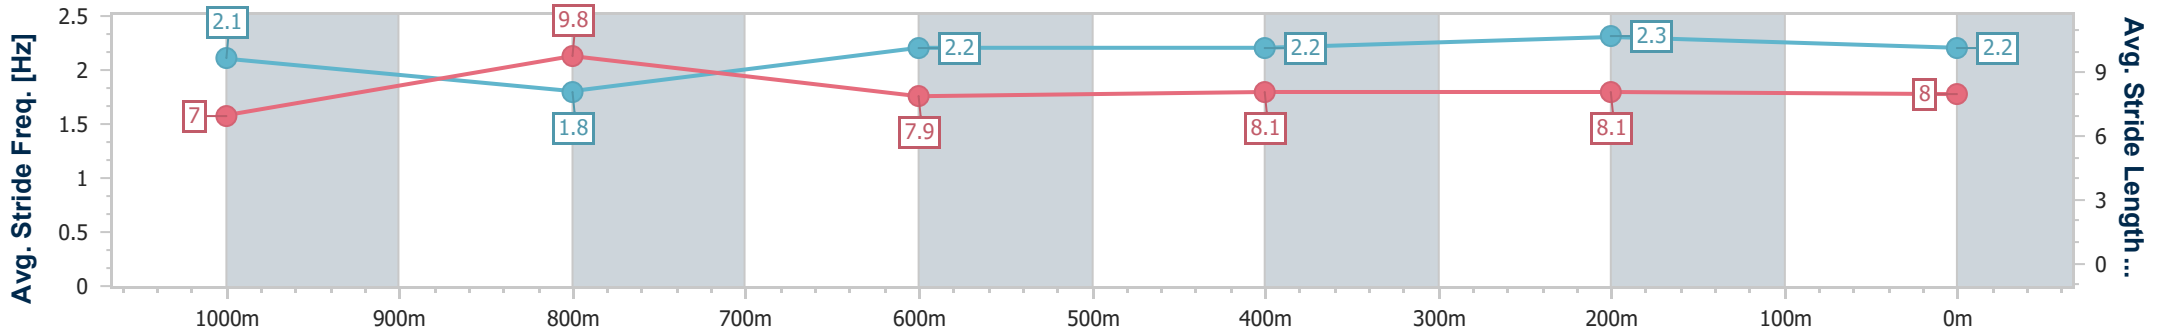

**Doomben QLD Professional**  
**Race 3: SKY RACING Colts, Geldings and Entires Maiden Plate**  
 - 1200m

28 February 2024 - 14:19

BRISBANE  
RACING CLUB

Track Rating: Good 4, Weather: Fine, Rail Position: +7m Entire

Section	Overall	1000m	800m	600m	400m	200m
Section Times	1:10.22 [5] (0:13.69)	0:56.53 [8] (0:11.30)	0:45.23 [9] (0:11.72)	0:33.51 [9] (0:11.48)	0:22.03 [9] (0:10.84)	0:11.19 [9] (0:11.19)
Average Speed [km/h]	52.8	64.0	61.6	62.5	66.3	64.2
Top Speed [km/h]	66.7	66.5	63.9	64.2	67.8	67.0
Avg. Dist. to Rail [m]	8.8	2.7	0.8	0.6	0.7	0.7
Avg. Stride Freq. [Hz]	2.1	1.8	2.2	2.2	2.3	2.2
Avg. Stride Length [m]	7.0	9.8	7.9	8.1	8.1	8.0