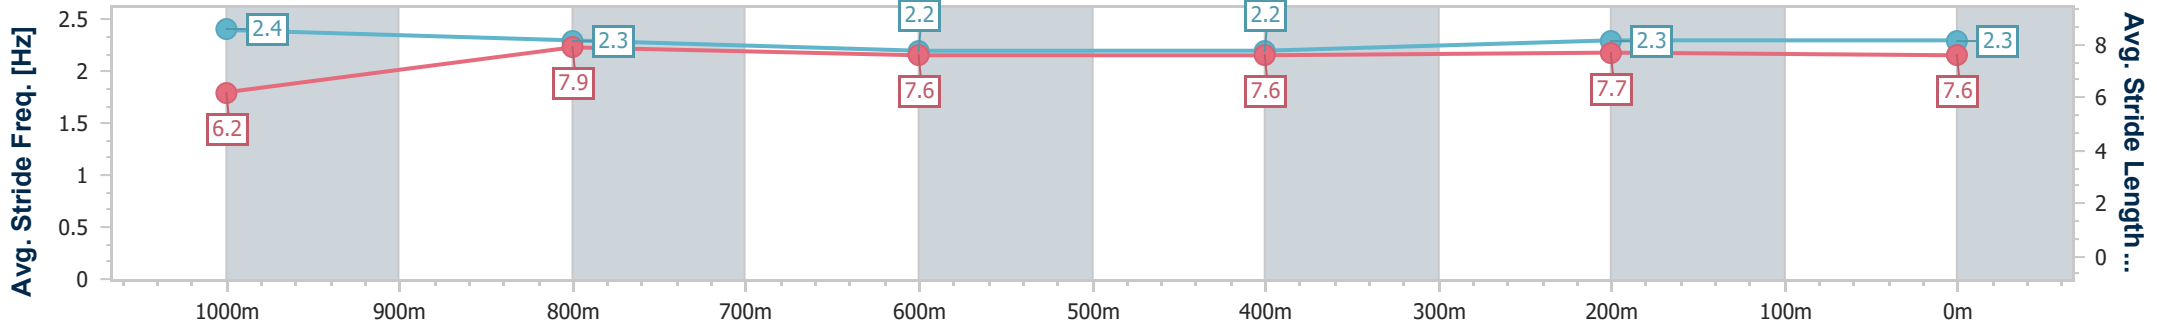

Section	Overall	1000m	800m	600m	400m	200m
Section Times	1:09.81 [2] (0:13.09)	0:56.72 [1] (0:10.93)	0:45.79 [1] (0:11.65)	0:34.14 [1] (0:11.59)	0:22.55 [1] (0:11.04)	0:11.51 [1] (0:11.51)
Average Speed [km/h]	55.1	66.0	61.7	61.5	64.6	62.7
Top Speed [km/h]	70.4	70.5	62.7	62.3	66.9	65.9
Avg. Dist. to Rail [m]	8.3	1.1	0.6	2.0	2.7	1.5
Avg. Stride Freq. [Hz]	2.4	2.3	2.2	2.2	2.3	2.3
Avg. Stride Length [m]	6.2	7.9	7.6	7.6	7.7	7.6