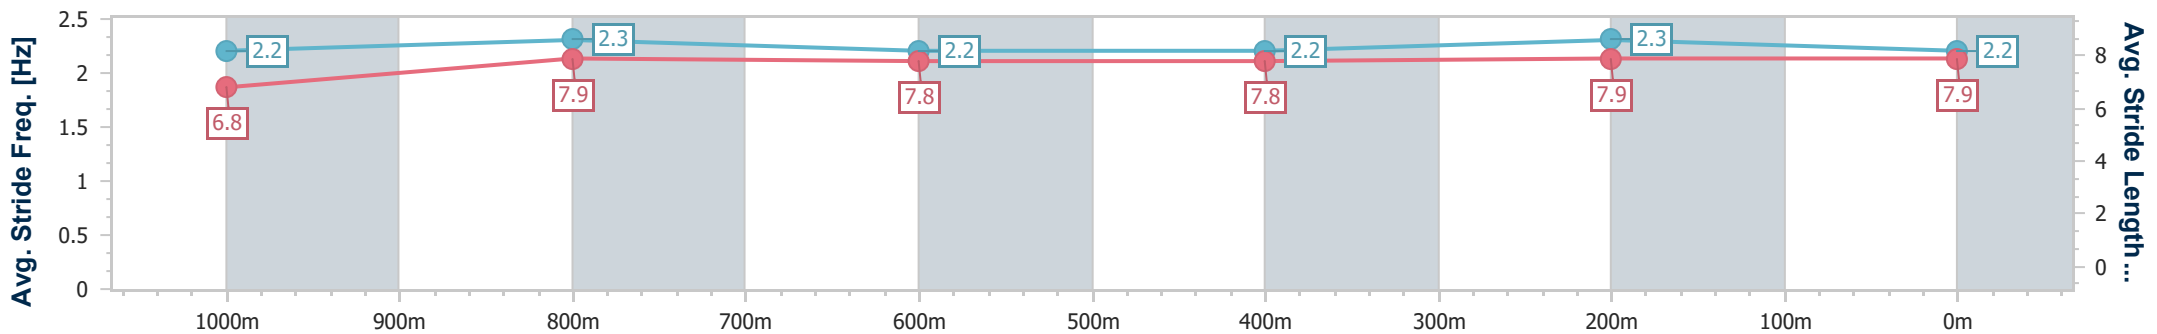

Section	Overall	1000m	800m	600m	400m	200m
Section Times	1:10.13 [3] (0:13.39)	0:56.74 [4] (0:11.10)	0:45.64 [5] (0:11.69)	0:33.95 [5] (0:11.63)	0:22.32 [5] (0:10.97)	0:11.35 [6] (0:11.35)
Average Speed [km/h]	53.8	64.8	61.7	61.8	65.8	63.3
Top Speed [km/h]	66.5	66.5	63.0	65.3	67.3	66.0
Avg. Dist. to Rail [m]	2.4	0.4	0.3	0.4	1.2	2.5
Avg. Stride Freq. [Hz]	2.2	2.3	2.2	2.2	2.3	2.2
Avg. Stride Length [m]	6.8	7.9	7.8	7.8	7.9	7.9