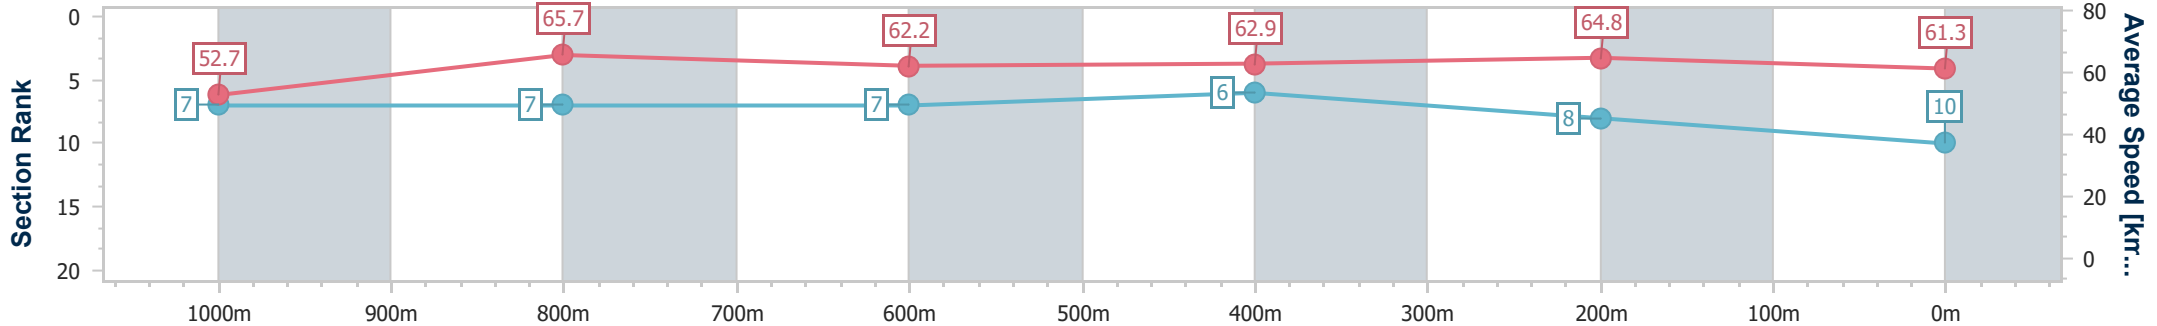

**Doomben QLD Professional**  
**Race 3: SKY RACING Colts, Geldings and Entires Maiden Plate**  
**- 1200m**

28 February 2024 - 14:19

BRISBANE  
RACING CLUB

Track Rating: Good 4, Weather: Fine, Rail Position: +7m Entire

Section	Overall	1000m	800m	600m	400m	200m
Section Times	1:10.66 [10] (0:13.63)	0:57.03 [7] (0:11.02)	0:46.01 [7] (0:11.67)	0:34.34 [7] (0:11.50)	0:22.84 [6] (0:11.10)	0:11.74 [8] (0:11.74)
Average Speed [km/h]	52.7	65.7	62.2	62.9	64.8	61.3
Top Speed [km/h]	66.3	67.1	64.5	64.9	65.7	63.9
Avg. Dist. to Rail [m]	2.6	1.7	2.0	0.7	0.9	2.6
Avg. Stride Freq. [Hz]	2.3	2.3	2.2	2.3	2.3	2.2
Avg. Stride Length [m]	6.5	7.8	7.7	7.8	7.8	7.6