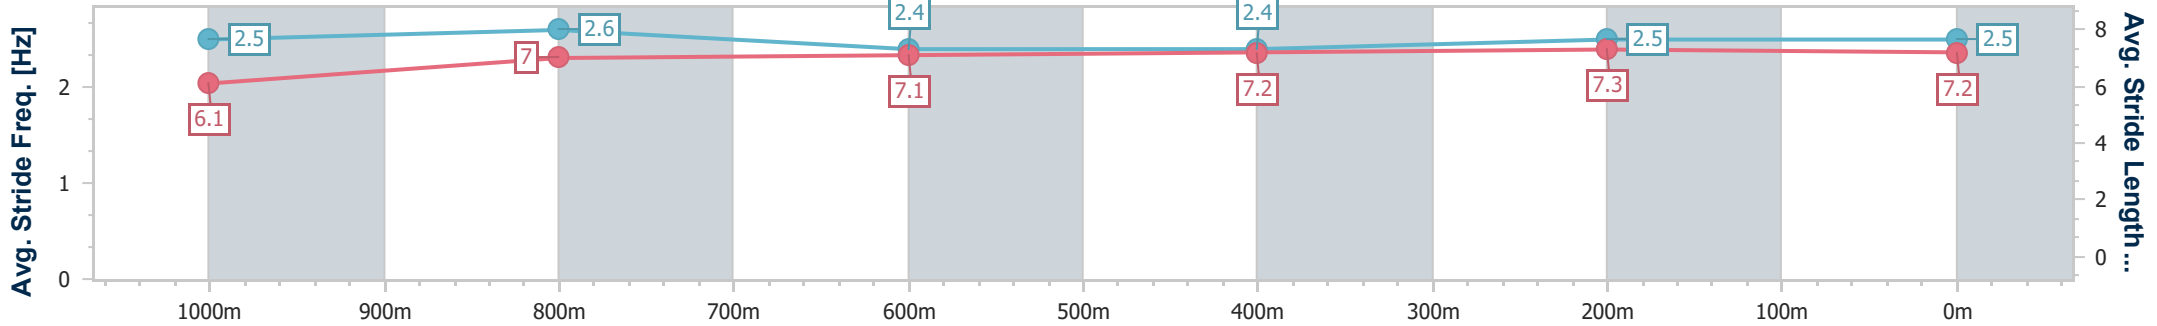

Section	Overall	1000m	800m	600m	400m	200m
Section Times	1:09.77 [1] (0:13.15)	0:56.62 [2] (0:11.10)	0:45.52 [3] (0:11.67)	0:33.85 [3] (0:11.62)	0:22.23 [4] (0:10.89)	0:11.34 [2] (0:11.34)
Average Speed [km/h]	54.6	64.8	61.7	61.4	65.9	63.4
Top Speed [km/h]	67.7	67.3	63.2	63.8	67.3	66.0
Avg. Dist. to Rail [m]	2.7	0.9	0.6	1.0	1.2	0.3
Avg. Stride Freq. [Hz]	2.5	2.6	2.4	2.4	2.5	2.5
Avg. Stride Length [m]	6.1	7.0	7.1	7.2	7.3	7.2