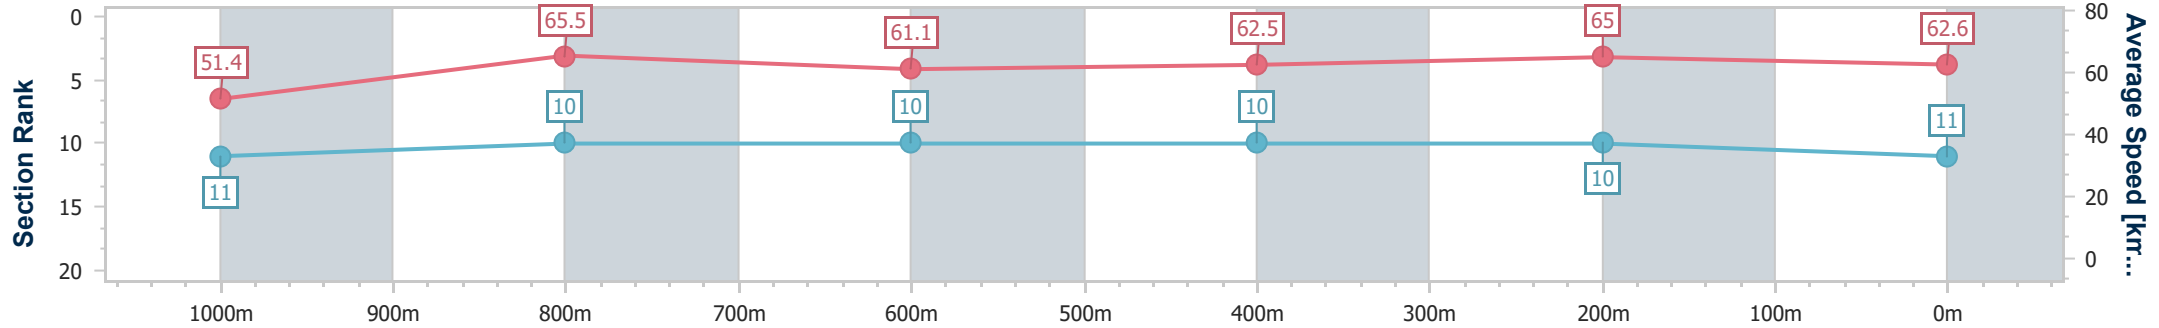

- [ ] Ranking at each section and finish
- .-.- No data available at this section
- NA No data available

Horse/Jockey Name	Aces Up
Final Rank	11
Fastest Section Time (Section)	0:11.02 (1000m)
Top Speed [km/h] (Section)	67.0 (Overall)
Race State	Finished

**Doomben QLD Professional**  
**Race 3: SKY RACING Colts, Geldings and Entires Maiden Plate**  
 - 1200m

28 February 2024 - 14:19

BRISBANE  
RACING CLUB

Track Rating: Good 4, Weather: Fine, Rail Position: +7m Entire

Section	Overall	1000m	800m	600m	400m	200m
Section Times	1:10.76 [11] (0:14.01)	0:56.75 [11] (0:11.02)	0:45.73 [10] (0:11.76)	0:33.97 [10] (0:11.43)	0:22.54 [10] (0:11.04)	0:11.50 [10] (0:11.50)
Average Speed [km/h]	51.4	65.5	61.1	62.5	65.0	62.6
Top Speed [km/h]	67.0	66.5	63.7	63.3	65.9	65.0
Avg. Dist. to Rail [m]	1.2	0.3	0.3	0.9	1.0	0.3
Avg. Stride Freq. [Hz]	2.3	2.3	2.2	2.2	2.3	2.3
Avg. Stride Length [m]	6.2	7.9	7.7	7.8	8.0	7.8