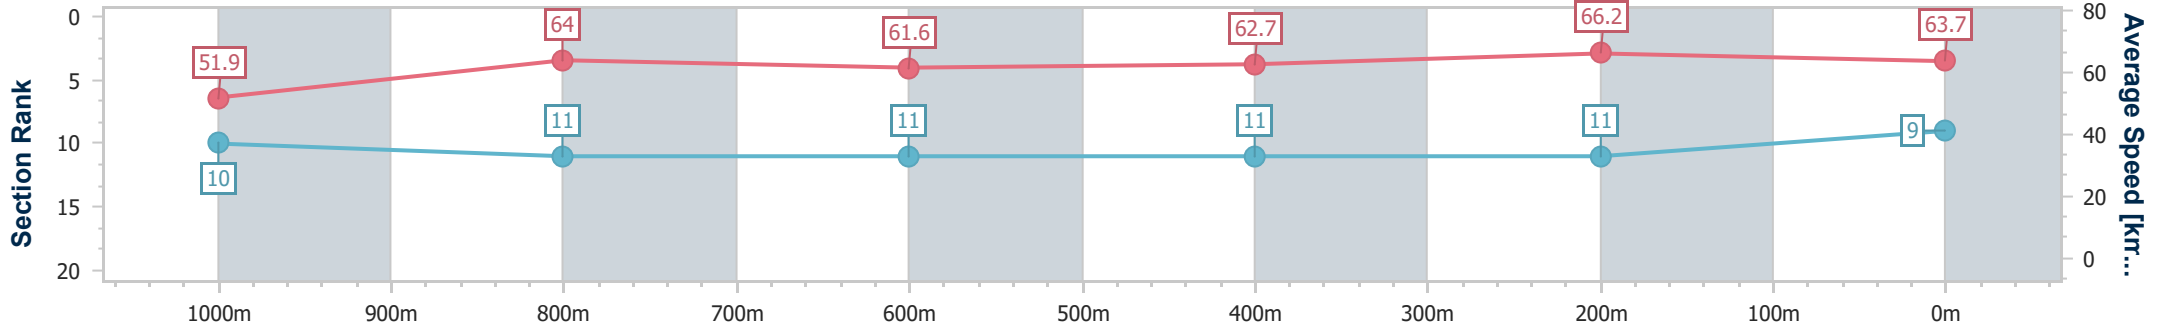

Section	Overall	1000m	800m	600m	400m	200m
Section Times	1:10.56 [9] (0:13.93)	0:56.63 [10] (0:11.27)	0:45.36 [11] (0:11.74)	0:33.62 [11] (0:11.44)	0:22.18 [11] (0:10.88)	0:11.30 [11] (0:11.30)
Average Speed [km/h]	51.9	64.0	61.6	62.7	66.2	63.7
Top Speed [km/h]	65.1	66.7	63.2	63.8	67.3	66.4
Avg. Dist. to Rail [m]	6.2	1.4	0.5	0.2	1.3	4.6
Avg. Stride Freq. [Hz]	2.3	2.3	2.2	2.3	2.3	2.3
Avg. Stride Length [m]	6.0	7.1	7.1	7.1	7.2	7.3