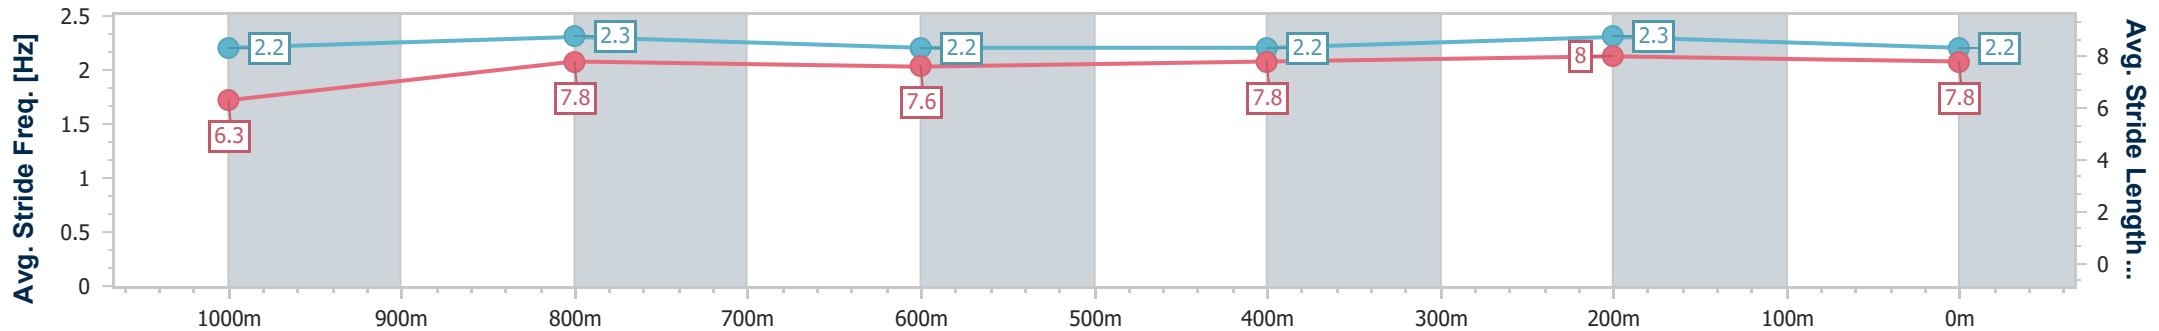

**Doomben QLD Professional**  
**Race 3: SKY RACING Colts, Geldings and Entires Maiden Plate - 1200m**

28 February 2024 - 14:19

BRISBANE RACING CLUB

Track Rating: Good 4, Weather: Fine, Rail Position: +7m Entire

Section	Overall	1000m	800m	600m	400m	200m
Section Times	1:11.29 [14] (0:14.04)	0:57.25 [12] (0:11.31)	0:45.94 [12] (0:11.78)	0:34.16 [13] (0:11.53)	0:22.63 [13] (0:11.04)	0:11.59 [14] (0:11.59)
Average Speed [km/h]	51.3	63.8	61.2	62.8	65.4	62.1
Top Speed [km/h]	63.5	64.6	62.4	63.9	66.7	66.2
Avg. Dist. to Rail [m]	5.5	0.4	0.9	0.9	2.0	4.4
Avg. Stride Freq. [Hz]	2.2	2.3	2.2	2.2	2.3	2.2
Avg. Stride Length [m]	6.3	7.8	7.6	7.8	8.0	7.8