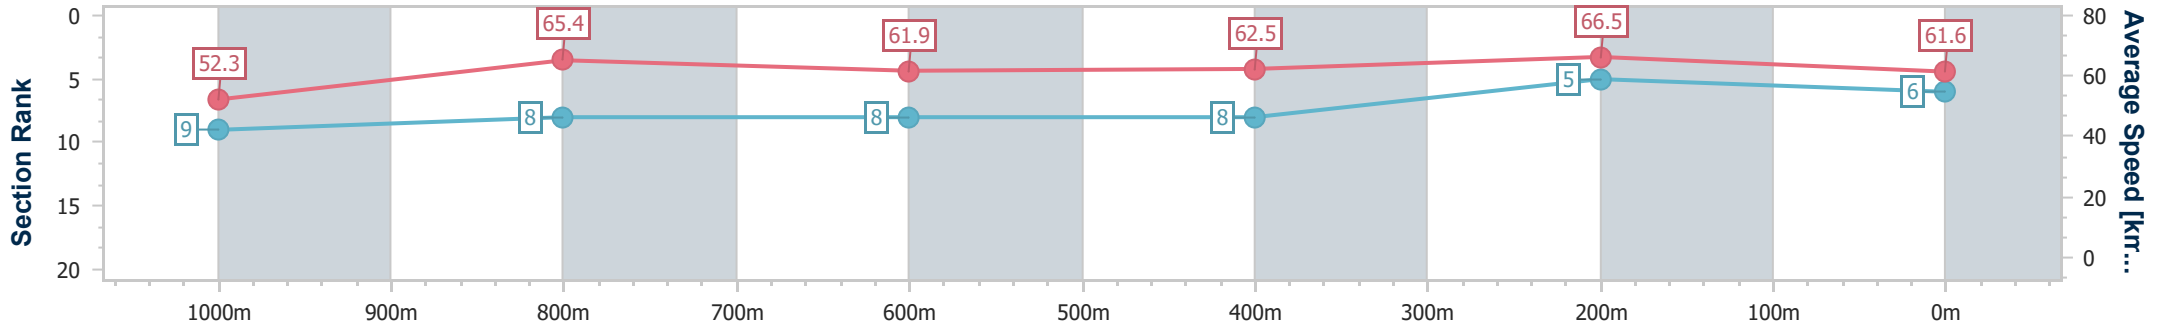

Section	Overall	1000m	800m	600m	400m	200m
Section Times	1:10.38 [6] (0:13.75)	0:56.63 [9] (0:11.04)	0:45.59 [8] (0:11.63)	0:33.96 [8] (0:11.46)	0:22.50 [8] (0:10.82)	0:11.68 [5] (0:11.68)
Average Speed [km/h]	52.3	65.4	61.9	62.5	66.5	61.6
Top Speed [km/h]	66.5	67.4	64.5	64.4	68.4	65.4
Avg. Dist. to Rail [m]	1.1	0.8	0.4	0.7	1.9	2.6
Avg. Stride Freq. [Hz]	2.3	2.5	2.4	2.4	2.5	2.4
Avg. Stride Length [m]	6.2	7.4	7.2	7.3	7.5	7.1