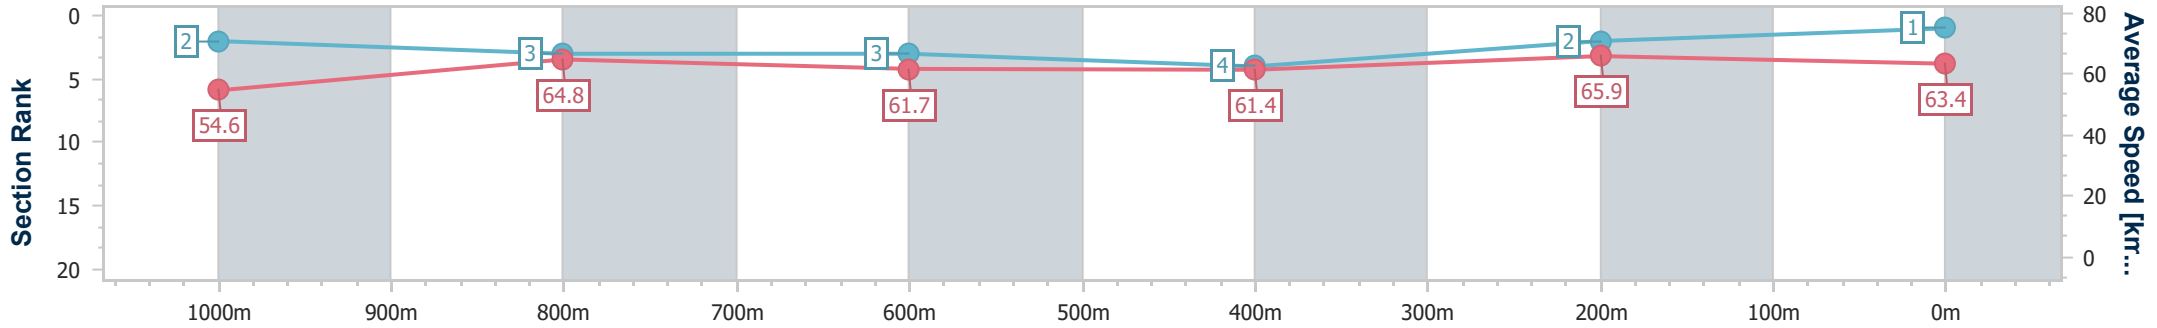

Section	Overall	1000m	800m	600m	400m	200m
Section Times	1:09.77 [1] (0:13.15)	0:56.62 [2] (0:11.10)	0:45.52 [3] (0:11.67)	0:33.85 [3] (0:11.62)	0:22.23 [4] (0:10.89)	0:11.34 [2] (0:11.34)
Average Speed [km/h]	54.6	64.8	61.7	61.4	65.9	63.4
Top Speed [km/h]	67.7	67.3	63.2	63.8	67.3	66.0
Avg. Dist. to Rail [m]	2.7	0.9	0.6	1.0	1.2	0.3
Avg. Stride Freq. [Hz]	2.5	2.6	2.4	2.4	2.5	2.5
Avg. Stride Length [m]	6.1	7.0	7.1	7.2	7.3	7.2