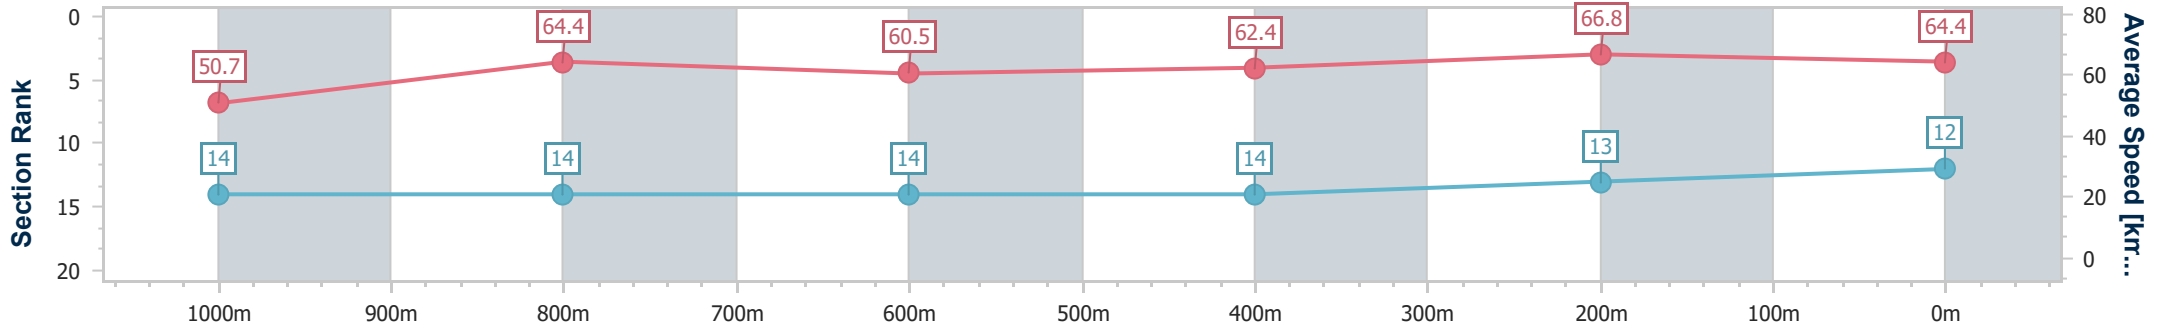

Section	Overall	1000m	800m	600m	400m	200m
Section Times	1:10.79 [12] (0:14.21)	0:56.58 [14] (0:11.20)	0:45.38 [14] (0:11.94)	0:33.44 [14] (0:11.45)	0:21.99 [14] (0:10.78)	0:11.21 [13] (0:11.21)
Average Speed [km/h]	50.7	64.4	60.5	62.4	66.8	64.4
Top Speed [km/h]	64.7	66.1	61.9	64.5	68.2	67.8
Avg. Dist. to Rail [m]	2.3	0.6	0.3	0.7	1.0	3.1
Avg. Stride Freq. [Hz]	2.2	2.3	2.2	2.3	2.4	2.4
Avg. Stride Length [m]	6.4	7.7	7.5	7.6	7.8	7.6