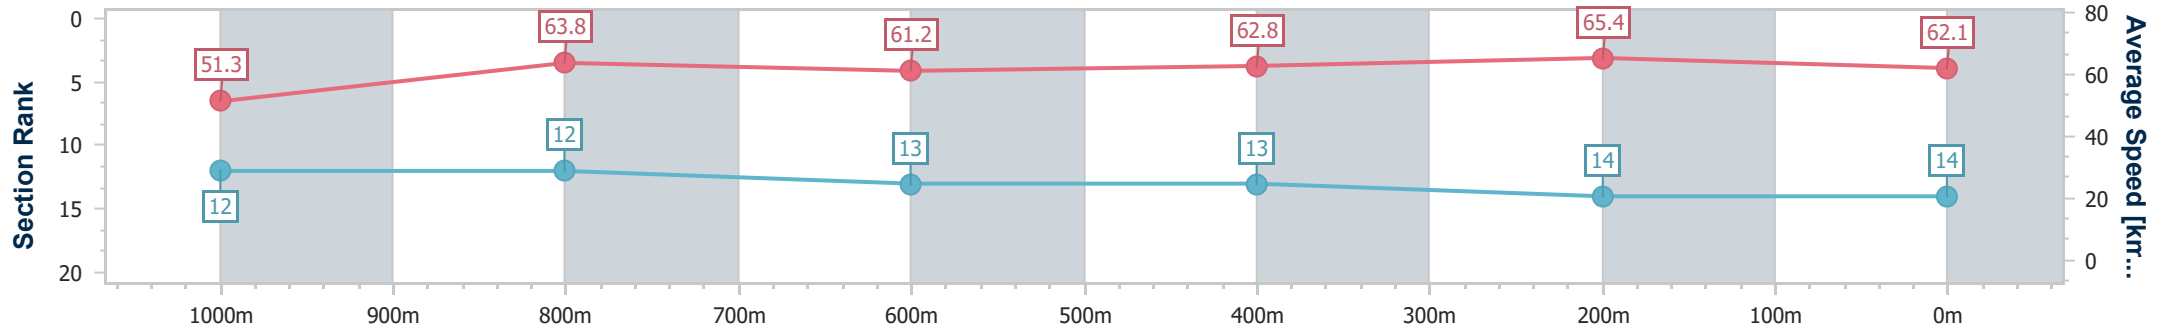

Section	Overall	1000m	800m	600m	400m	200m
Section Times	1:11.29 [14] (0:14.04)	0:57.25 [12] (0:11.31)	0:45.94 [12] (0:11.78)	0:34.16 [13] (0:11.53)	0:22.63 [13] (0:11.04)	0:11.59 [14] (0:11.59)
Average Speed [km/h]	51.3	63.8	61.2	62.8	65.4	62.1
Top Speed [km/h]	63.5	64.6	62.4	63.9	66.7	66.2
Avg. Dist. to Rail [m]	5.5	0.4	0.9	0.9	2.0	4.4
Avg. Stride Freq. [Hz]	2.2	2.3	2.2	2.2	2.3	2.2
Avg. Stride Length [m]	6.3	7.8	7.6	7.8	8.0	7.8