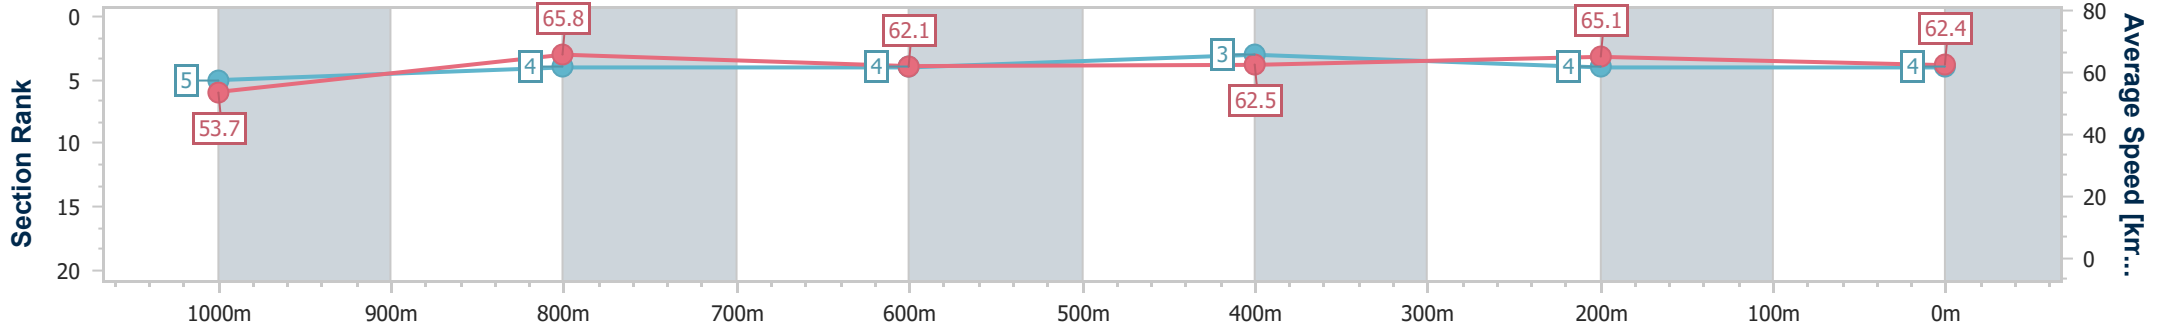

Section	Overall	1000m	800m	600m	400m	200m
Section Times	1:10.19 [4] (0:13.43)	0:56.76 [5] (0:10.95)	0:45.81 [4] (0:11.60)	0:34.21 [4] (0:11.55)	0:22.66 [3] (0:11.10)	0:11.56 [4] (0:11.56)
Average Speed [km/h]	53.7	65.8	62.1	62.5	65.1	62.4
Top Speed [km/h]	66.5	67.1	64.7	64.1	65.8	65.5
Avg. Dist. to Rail [m]	3.4	0.5	0.7	0.7	1.5	3.5
Avg. Stride Freq. [Hz]	2.4	2.4	2.3	2.3	2.4	2.4
Avg. Stride Length [m]	6.3	7.7	7.5	7.5	7.6	7.2