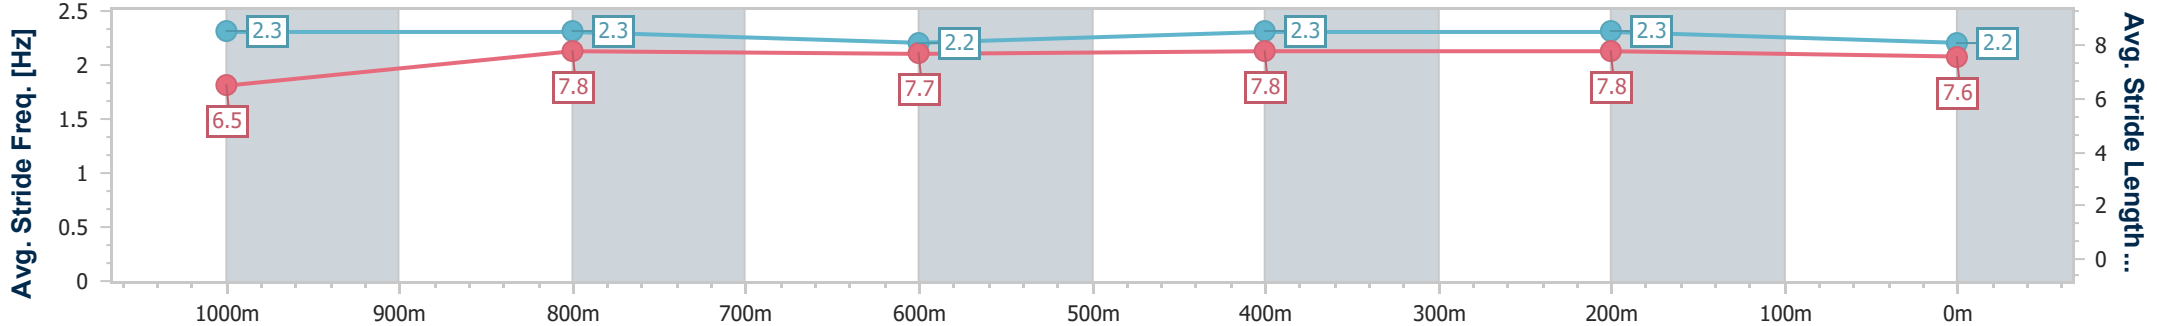

- [ ] Ranking at each section and finish
- .-.- No data available at this section
- NA No data available

Horse/Jockey Name	Bold As Brass
Final Rank	10
Fastest Section Time (Section)	0:11.02 (1000m)
Top Speed [km/h] (Section)	67.1 (1000m)
Race State	Finished

**Doomben QLD Professional**  
**Race 3: SKY RACING Colts, Geldings and Entires Maiden Plate**  
**- 1200m**

28 February 2024 - 14:19

BRISBANE  
RACING CLUB

Track Rating: Good 4, Weather: Fine, Rail Position: +7m Entire

Section	Overall	1000m	800m	600m	400m	200m
Section Times	1:10.66 [10] (0:13.63)	0:57.03 [7] (0:11.02)	0:46.01 [7] (0:11.67)	0:34.34 [7] (0:11.50)	0:22.84 [6] (0:11.10)	0:11.74 [8] (0:11.74)
Average Speed [km/h]	52.7	65.7	62.2	62.9	64.8	61.3
Top Speed [km/h]	66.3	67.1	64.5	64.9	65.7	63.9
Avg. Dist. to Rail [m]	2.6	1.7	2.0	0.7	0.9	2.6
Avg. Stride Freq. [Hz]	2.3	2.3	2.2	2.3	2.3	2.2
Avg. Stride Length [m]	6.5	7.8	7.7	7.8	7.8	7.6