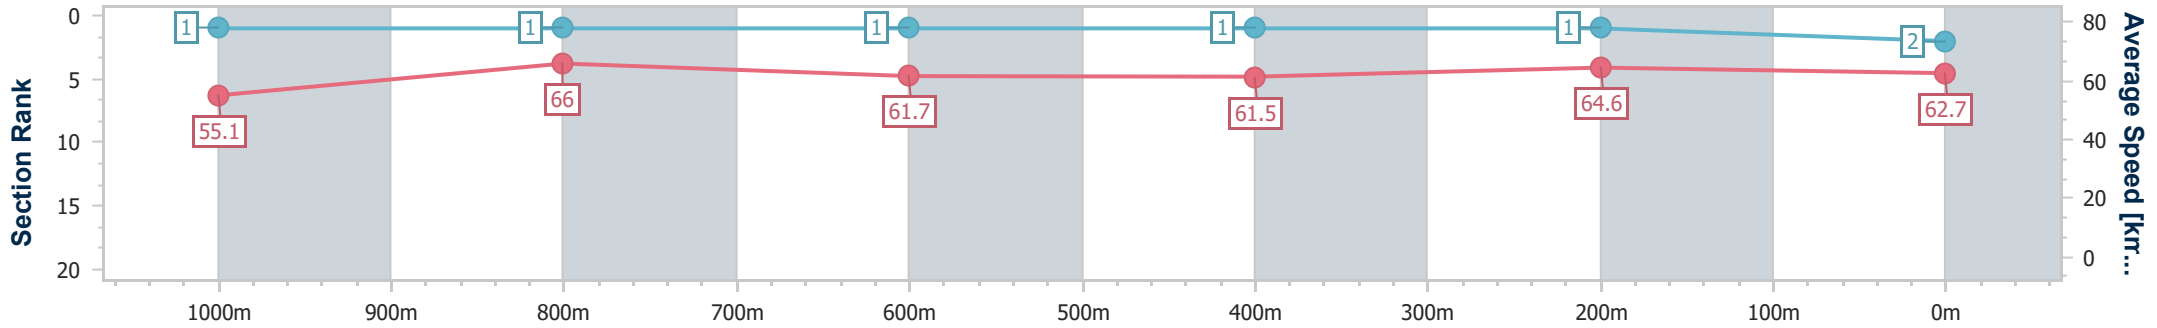

Section	Overall	1000m	800m	600m	400m	200m
Section Times	1:09.81 [2] (0:13.09)	0:56.72 [1] (0:10.93)	0:45.79 [1] (0:11.65)	0:34.14 [1] (0:11.59)	0:22.55 [1] (0:11.04)	0:11.51 [1] (0:11.51)
Average Speed [km/h]	55.1	66.0	61.7	61.5	64.6	62.7
Top Speed [km/h]	70.4	70.5	62.7	62.3	66.9	65.9
Avg. Dist. to Rail [m]	8.3	1.1	0.6	2.0	2.7	1.5
Avg. Stride Freq. [Hz]	2.4	2.3	2.2	2.2	2.3	2.3
Avg. Stride Length [m]	6.2	7.9	7.6	7.6	7.7	7.6