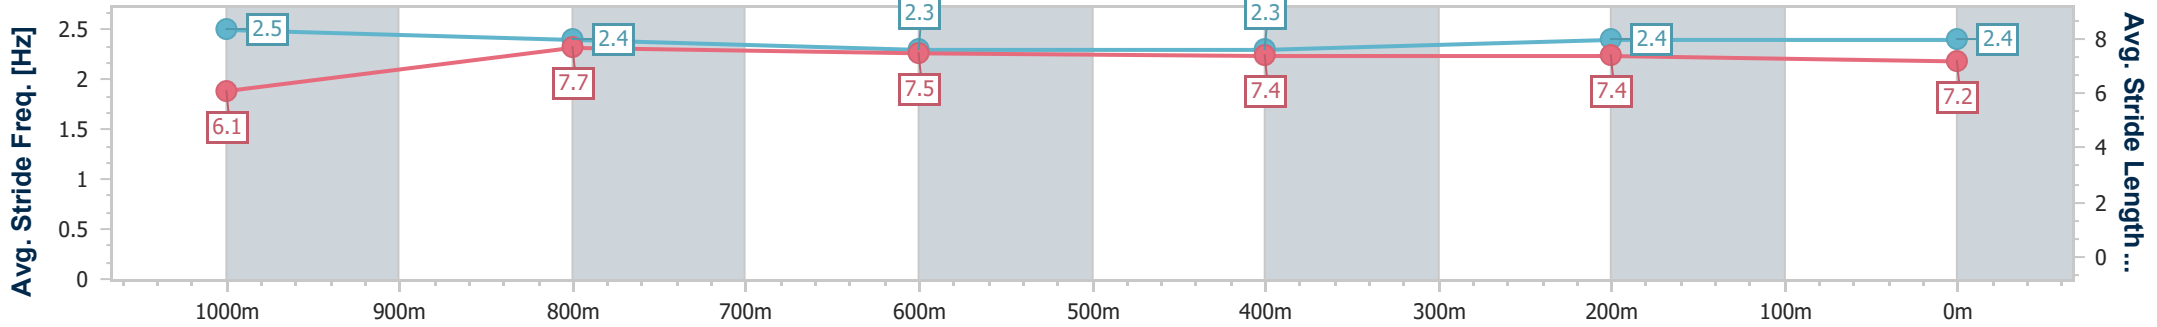

**Doomben QLD Professional**  
**Race 3: SKY RACING Colts, Geldings and Entires Maiden Plate**  
 - 1200m

28 February 2024 - 14:19

BRISBANE  
RACING CLUB

Track Rating: Good 4, Weather: Fine, Rail Position: +7m Entire

Section	Overall	1000m	800m	600m	400m	200m
Section Times	1:10.43 [7] (0:13.26)	0:57.17 [3] (0:10.91)	0:46.26 [2] (0:11.59)	0:34.67 [2] (0:11.63)	0:23.04 [2] (0:11.15)	0:11.89 [3] (0:11.89)
Average Speed [km/h]	54.3	65.8	62.2	61.5	64.3	60.5
Top Speed [km/h]	68.1	68.0	63.4	62.4	65.3	64.3
Avg. Dist. to Rail [m]	4.3	0.5	0.5	1.2	1.5	1.0
Avg. Stride Freq. [Hz]	2.5	2.4	2.3	2.3	2.4	2.4
Avg. Stride Length [m]	6.1	7.7	7.5	7.4	7.4	7.2