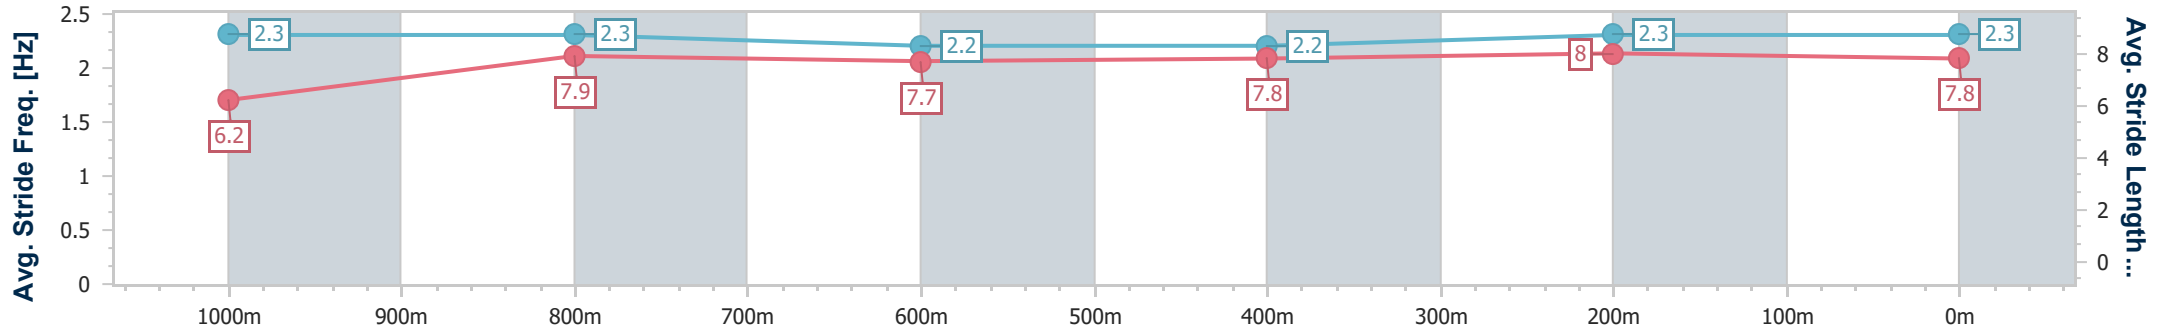

- [ ] Ranking at each section and finish
- .-.- No data available at this section
- NA No data available

Horse/Jockey Name	Aces Up
Final Rank	11
Fastest Section Time (Section)	0:11.02 (1000m)
Top Speed [km/h] (Section)	67.0 (Overall)
Race State	Finished

**Doomben QLD Professional**  
**Race 3: SKY RACING Colts, Geldings and Entires Maiden Plate**  
 - 1200m

28 February 2024 - 14:19

BRISBANE  
RACING CLUB

Track Rating: Good 4, Weather: Fine, Rail Position: +7m Entire

Section	Overall	1000m	800m	600m	400m	200m
Section Times	1:10.76 [11] (0:14.01)	0:56.75 [11] (0:11.02)	0:45.73 [10] (0:11.76)	0:33.97 [10] (0:11.43)	0:22.54 [10] (0:11.04)	0:11.50 [10] (0:11.50)
Average Speed [km/h]	51.4	65.5	61.1	62.5	65.0	62.6
Top Speed [km/h]	67.0	66.5	63.7	63.3	65.9	65.0
Avg. Dist. to Rail [m]	1.2	0.3	0.3	0.9	1.0	0.3
Avg. Stride Freq. [Hz]	2.3	2.3	2.2	2.2	2.3	2.3
Avg. Stride Length [m]	6.2	7.9	7.7	7.8	8.0	7.8