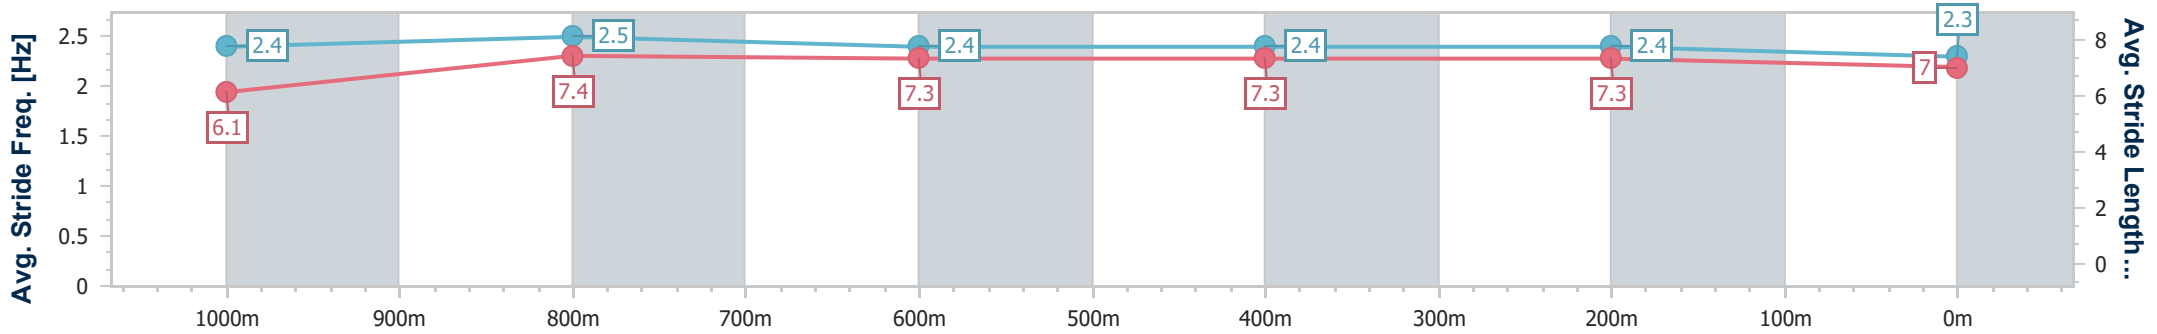

Horse/Jockey Name	Fierce Royalty
Final Rank	13
Fastest Section Time (Section)	0:10.76 (1000m)
Top Speed [km/h] (Section)	69.4 (1000m)
Race State	Finished

Doomben QLD Professional
Race 4: CASCADE Fillies and Mares Maiden Plate - 1200m
28 February 2024 - 14:56
Track Rating: Good 3, Weather: Fine, Rail Position: +7m Entire

BRISBANE
RACING CLUB

Section	Overall	1000m	800m	600m	400m	200m
Section Times	1:10.81 [13] (0:13.47)	0:57.34 [5] (0:10.76)	0:46.58 [7] (0:11.31)	0:35.27 [7] (0:11.62)	0:23.65 [8] (0:11.33)	0:12.32 [9] (0:12.32)
Average Speed [km/h]	53.5	67.3	64.3	62.1	63.3	58.5
Top Speed [km/h]	69.1	69.4	66.7	63.3	65.1	61.2
Avg. Dist. to Rail [m]	2.4	1.1	1.8	0.6	0.7	0.6
Avg. Stride Freq. [Hz]	2.4	2.5	2.4	2.4	2.4	2.3
Avg. Stride Length [m]	6.1	7.4	7.3	7.3	7.3	7.0

- [ ] Ranking at each section and finish
- -.-.- No data available at this section
- NA No data available