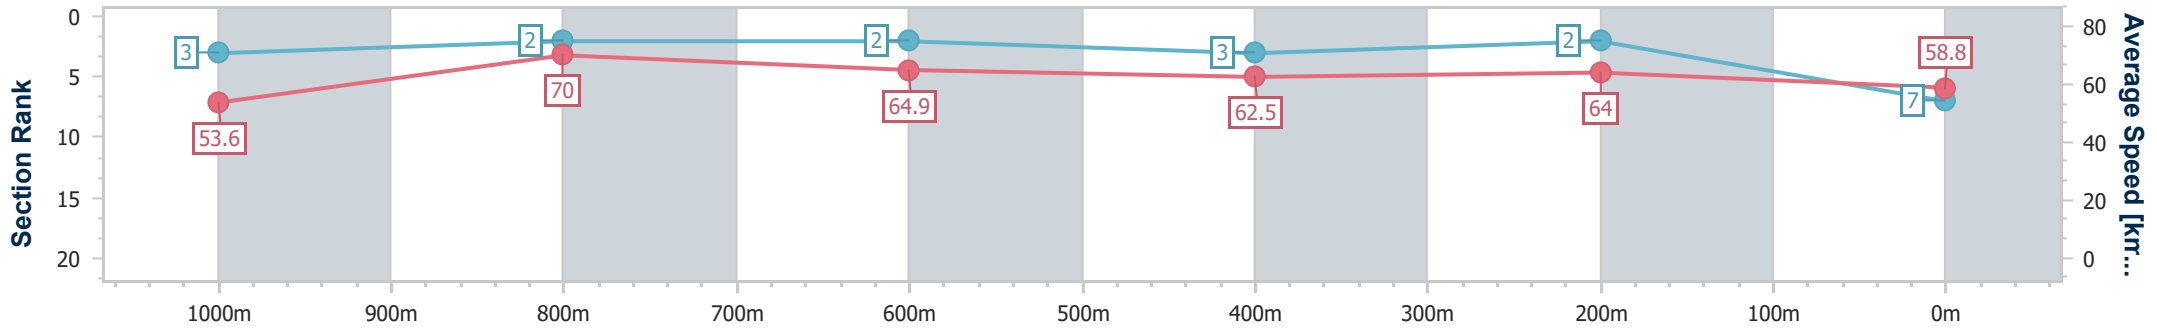

Horse/Jockey Name	Arisphere
Final Rank	7
Fastest Section Time (Section)	0:10.34 (1000m)
Top Speed [km/h] (Section)	71.8 (1000m)
Race State	Finished

Doomben QLD Professional
Race 4: CASCADE Fillies and Mares Maiden Plate - 1200m
28 February 2024 - 14:56
Track Rating: Good 3, Weather: Fine, Rail Position: +7m Entire

BRISBANE
RACING CLUB

Section	Overall	1000m	800m	600m	400m	200m
Section Times	1:10.18 [7] (0:13.44)	0:56.74 [3] (0:10.34)	0:46.40 [2] (0:11.27)	0:35.13 [2] (0:11.62)	0:23.51 [3] (0:11.25)	0:12.26 [2] (0:12.26)
Average Speed [km/h]	53.6	70.0	64.9	62.5	64.0	58.8
Top Speed [km/h]	71.4	71.8	68.8	64.0	64.8	61.7
Avg. Dist. to Rail [m]	10.2	3.1	2.7	1.6	0.3	1.0
Avg. Stride Freq. [Hz]	2.3	2.6	2.5	2.4	2.4	2.4
Avg. Stride Length [m]	6.4	7.4	7.3	7.3	7.3	7.0

- [ ] Ranking at each section and finish
- -.-.- No data available at this section
- NA No data available