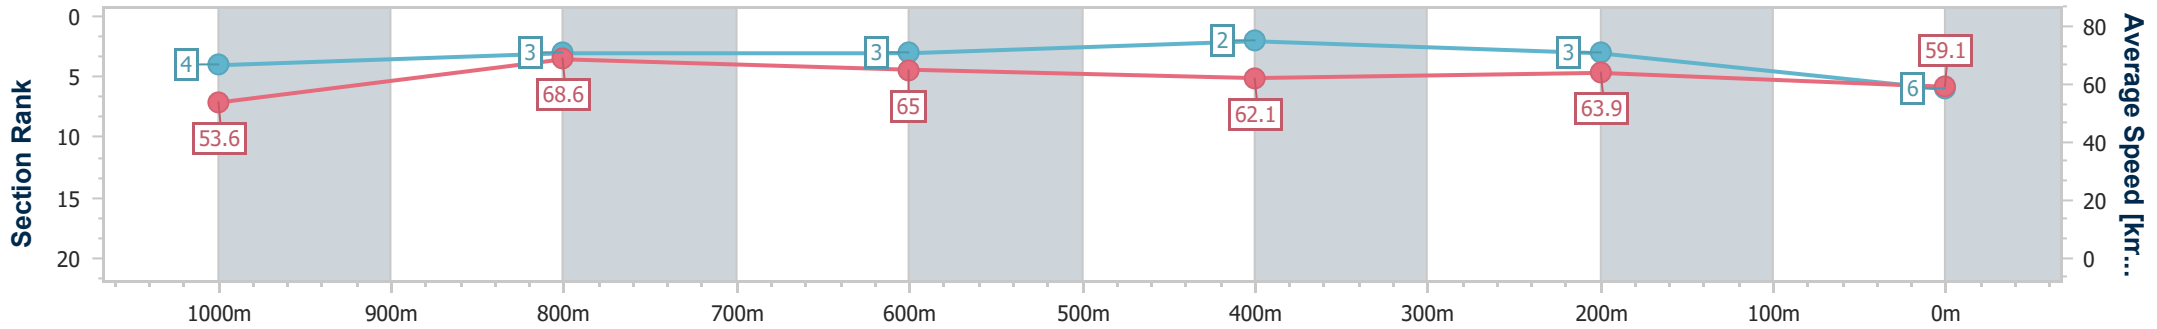

Horse/Jockey Name	Kelanoa
Final Rank	6
Fastest Section Time (Section)	0:10.50 (1000m)
Top Speed [km/h] (Section)	71.4 (1000m)
Race State	Finished

Doomben QLD Professional
Race 4: CASCADE Fillies and Mares Maiden Plate - 1200m
28 February 2024 - 14:56
Track Rating: Good 3, Weather: Fine, Rail Position: +7m Entire

BRISBANE
RACING CLUB

Section	Overall	1000m	800m	600m	400m	200m
Section Times	1:10.11 [6] (0:13.45)	0:56.66 [4] (0:10.50)	0:46.16 [3] (0:11.13)	0:35.03 [3] (0:11.58)	0:23.45 [2] (0:11.29)	0:12.16 [3] (0:12.16)
Average Speed [km/h]	53.6	68.6	65.0	62.1	63.9	59.1
Top Speed [km/h]	69.6	71.4	66.0	63.5	65.6	62.2
Avg. Dist. to Rail [m]	4.2	0.6	0.5	0.2	2.2	2.6
Avg. Stride Freq. [Hz]	2.3	2.5	2.4	2.3	2.4	2.3
Avg. Stride Length [m]	6.5	7.6	7.5	7.4	7.4	7.1

- [ ] Ranking at each section and finish
- -.-.- No data available at this section
- NA No data available