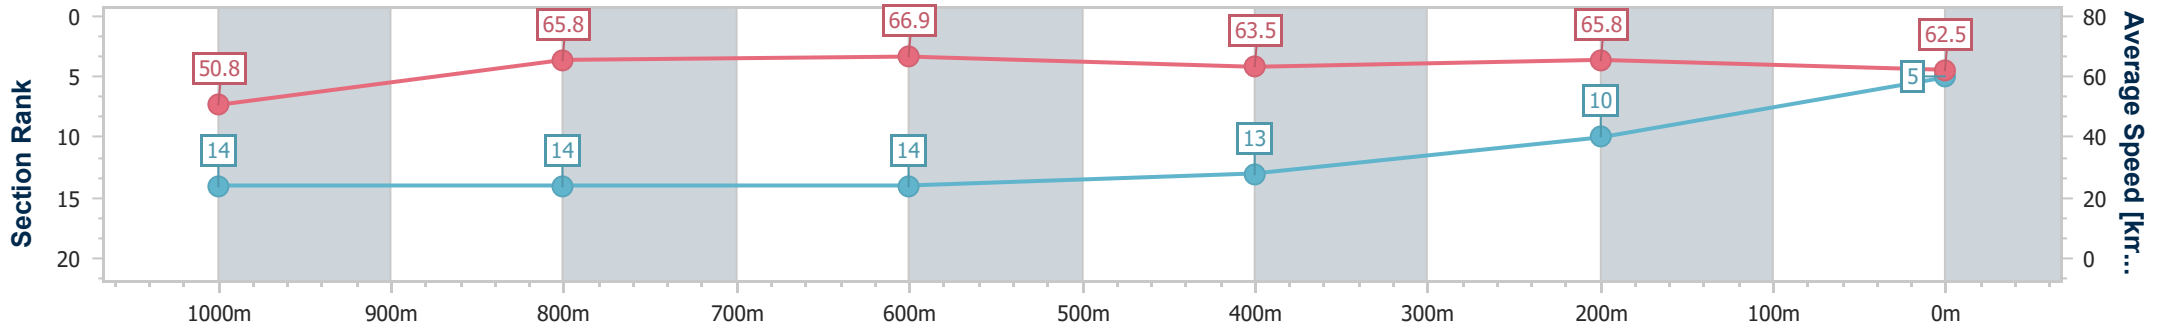

Horse/Jockey Name	Trapedo
Final Rank	5
Fastest Section Time (Section)	0:10.85 (800m)
Top Speed [km/h] (Section)	68.4 (800m)
Race State	Finished

Doomben QLD Professional
Race 4: CASCADE Fillies and Mares Maiden Plate - 1200m
28 February 2024 - 14:56
Track Rating: Good 3, Weather: Fine, Rail Position: +7m Entire

BRISBANE
RACING CLUB

Section	Overall	1000m	800m	600m	400m	200m
Section Times	1:10.06 [5] (0:14.23)	0:55.83 [14] (0:10.99)	0:44.84 [14] (0:10.85)	0:33.99 [14] (0:11.46)	0:22.53 [13] (0:11.00)	0:11.53 [10] (0:11.53)
Average Speed [km/h]	50.8	65.8	66.9	63.5	65.8	62.5
Top Speed [km/h]	67.1	67.6	68.4	65.9	67.0	66.0
Avg. Dist. to Rail [m]	8.0	2.6	1.3	2.0	4.5	8.1
Avg. Stride Freq. [Hz]	2.2	2.4	2.4	2.4	2.4	2.4
Avg. Stride Length [m]	6.3	7.5	7.6	7.5	7.6	7.3

- [ ] Ranking at each section and finish
- -.-.- No data available at this section
- NA No data available