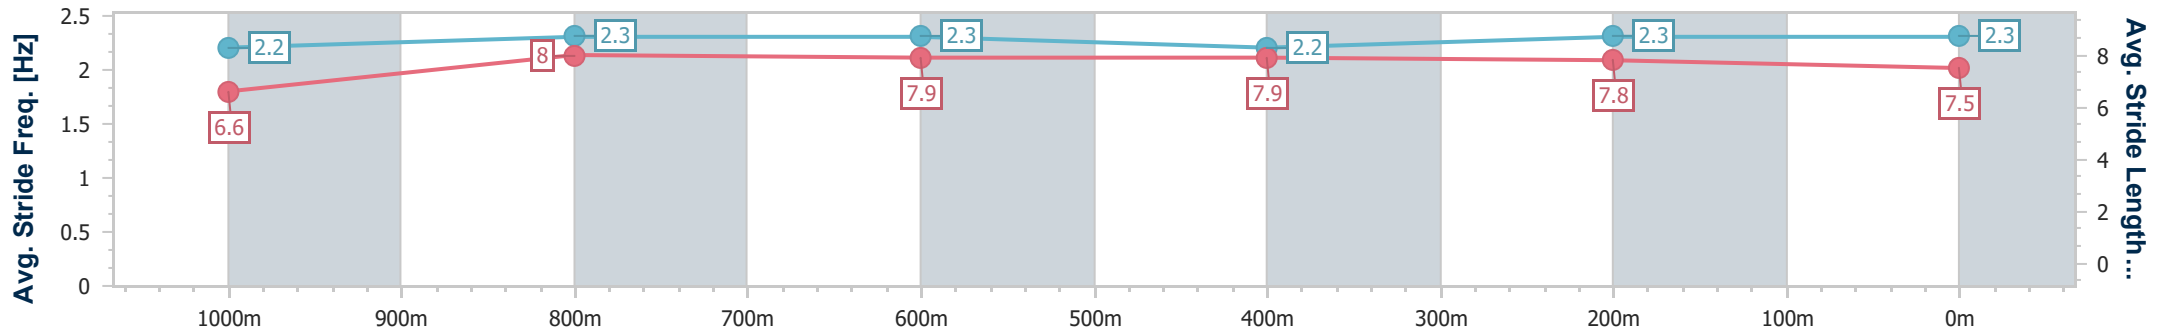

Doomben QLD Professional

Race 4: CASCADE Fillies and Mares Maiden Plate - 1200m

28 February 2024 - 14:56

Track Rating: Good 3, Weather: Fine, Rail Position: +7m Entire

BRISBANE RACING CLUB

Section	Overall	1000m	800m	600m	400m	200m
Section Times	1:09.79 [2] (0:14.11)	0:55.68 [12] (0:10.78)	0:44.90 [12] (0:10.99)	0:33.91 [12] (0:11.50)	0:22.41 [11] (0:10.97)	0:11.44 [8] (0:11.44)
Average Speed [km/h]	51.2	67.2	65.9	62.9	65.9	62.9
Top Speed [km/h]	69.3	68.8	67.9	65.1	68.0	65.6
Avg. Dist. to Rail [m]	7.7	1.6	1.3	1.2	4.3	7.2
Avg. Stride Freq. [Hz]	2.2	2.3	2.3	2.2	2.3	2.3
Avg. Stride Length [m]	6.6	8.0	7.9	7.9	7.8	7.5