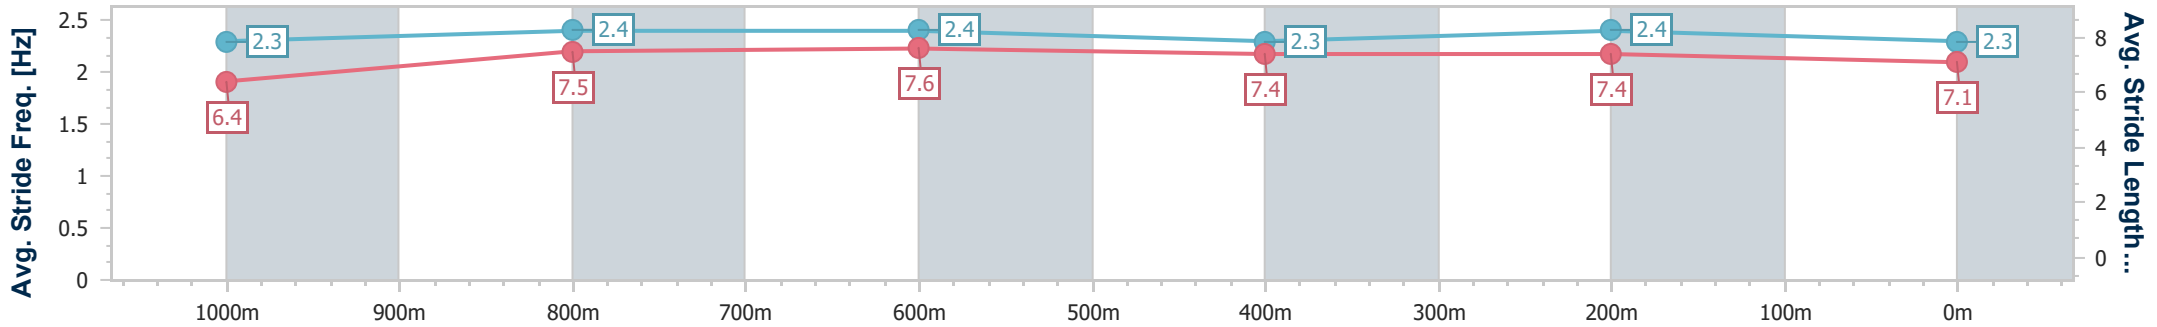

Doomben QLD Professional

Race 4: CASCADE Fillies and Mares Maiden Plate - 1200m

28 February 2024 - 14:56

Track Rating: Good 3, Weather: Fine, Rail Position: +7m Entire

BRISBANE RACING CLUB

Section	Overall	1000m	800m	600m	400m	200m
Section Times	1:10.67 [12] (0:13.53)	0:57.14 [6] (0:10.91)	0:46.23 [9] (0:11.13)	0:35.10 [9] (0:11.74)	0:23.36 [9] (0:11.26)	0:12.10 [12]
Average Speed [km/h]	53.3	65.6	64.6	61.5	63.8	59.4
Top Speed [km/h]	67.3	66.7	65.7	62.8	65.0	64.1
Avg. Dist. to Rail [m]	0.9	1.5	0.7	0.7	0.7	0.5
Avg. Stride Freq. [Hz]	2.3	2.4	2.4	2.3	2.4	2.3
Avg. Stride Length [m]	6.4	7.5	7.6	7.4	7.4	7.1

- [ ] Ranking at each section and finish
- .-.- No data available at this section
- NA No data available

Horse/Jockey Name	Fierce Royalty
Final Rank	13
Fastest Section Time (Section)	0:10.76 (1000m)
Top Speed [km/h] (Section)	69.4 (1000m)
Race State	Finished