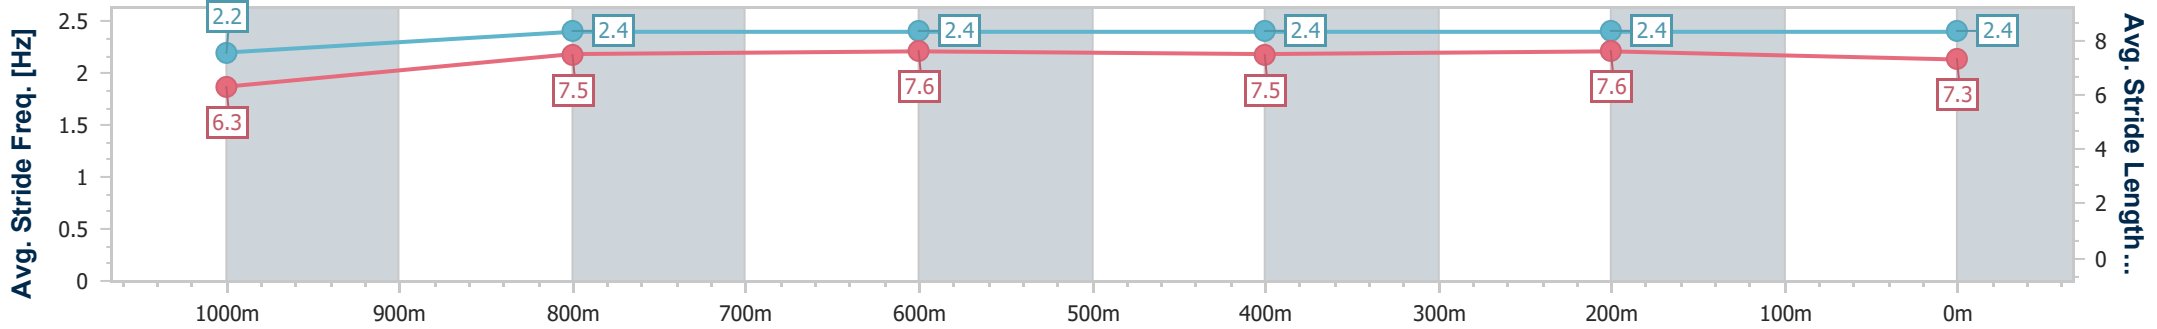

Horse/Jockey Name	Trapedo
Final Rank	5
Fastest Section Time (Section)	0:10.85 (800m)
Top Speed [km/h] (Section)	68.4 (800m)
Race State	Finished

Doomben QLD Professional
Race 4: CASCADE Fillies and Mares Maiden Plate - 1200m
28 February 2024 - 14:56
Track Rating: Good 3, Weather: Fine, Rail Position: +7m Entire

BRISBANE
RACING CLUB

Section	Overall	1000m	800m	600m	400m	200m
Section Times	1:10.06 [5] (0:14.23)	0:55.83 [14] (0:10.99)	0:44.84 [14] (0:10.85)	0:33.99 [14] (0:11.46)	0:22.53 [13] (0:11.00)	0:11.53 [10] (0:11.53)
Average Speed [km/h]	50.8	65.8	66.9	63.5	65.8	62.5
Top Speed [km/h]	67.1	67.6	68.4	65.9	67.0	66.0
Avg. Dist. to Rail [m]	8.0	2.6	1.3	2.0	4.5	8.1
Avg. Stride Freq. [Hz]	2.2	2.4	2.4	2.4	2.4	2.4
Avg. Stride Length [m]	6.3	7.5	7.6	7.5	7.6	7.3

- [ ] Ranking at each section and finish
- -.-.- No data available at this section
- NA No data available