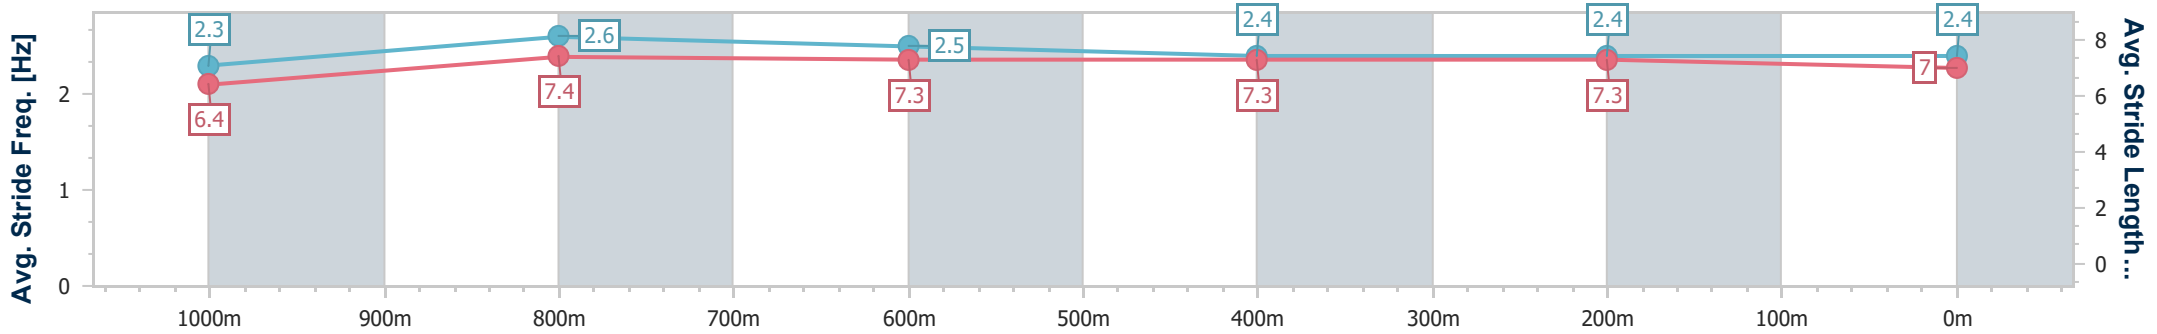

Horse/Jockey Name	Arisphere
Final Rank	7
Fastest Section Time (Section)	0:10.34 (1000m)
Top Speed [km/h] (Section)	71.8 (1000m)
Race State	Finished

Doomben QLD Professional
Race 4: CASCADE Fillies and Mares Maiden Plate - 1200m
28 February 2024 - 14:56
Track Rating: Good 3, Weather: Fine, Rail Position: +7m Entire

BRISBANE
RACING CLUB

Section	Overall	1000m	800m	600m	400m	200m
Section Times	1:10.18 [7] (0:13.44)	0:56.74 [3] (0:10.34)	0:46.40 [2] (0:11.27)	0:35.13 [2] (0:11.62)	0:23.51 [3] (0:11.25)	0:12.26 [2] (0:12.26)
Average Speed [km/h]	53.6	70.0	64.9	62.5	64.0	58.8
Top Speed [km/h]	71.4	71.8	68.8	64.0	64.8	61.7
Avg. Dist. to Rail [m]	10.2	3.1	2.7	1.6	0.3	1.0
Avg. Stride Freq. [Hz]	2.3	2.6	2.5	2.4	2.4	2.4
Avg. Stride Length [m]	6.4	7.4	7.3	7.3	7.3	7.0

- [ ] Ranking at each section and finish
- -.-.- No data available at this section
- NA No data available