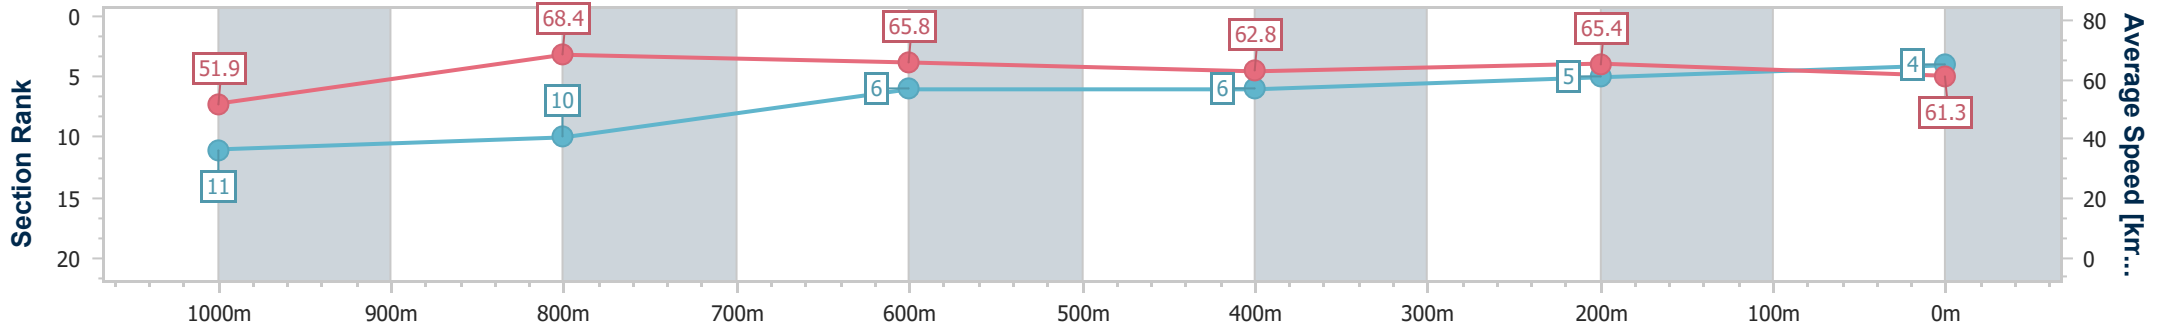

Doomben QLD Professional

Race 4: CASCADE Fillies and Mares Maiden Plate - 1200m

28 February 2024 - 14:56

Track Rating: Good 3, Weather: Fine, Rail Position: +7m Entire

BRISBANE RACING CLUB

Section	Overall	1000m	800m	600m	400m	200m
Section Times	1:09.85 [4] (0:13.86)	0:55.99 [11] (0:10.58)	0:45.41 [10] (0:11.04)	0:34.37 [6] (0:11.53)	0:22.84 [6] (0:11.07)	0:11.77 [5] (0:11.77)
Average Speed [km/h]	51.9	68.4	65.8	62.8	65.4	61.3
Top Speed [km/h]	67.4	69.5	68.5	64.6	66.0	64.9
Avg. Dist. to Rail [m]	5.0	1.2	1.8	1.3	3.7	4.4
Avg. Stride Freq. [Hz]	2.2	2.4	2.3	2.3	2.4	2.3
Avg. Stride Length [m]	6.5	7.9	7.9	7.8	7.6	7.3