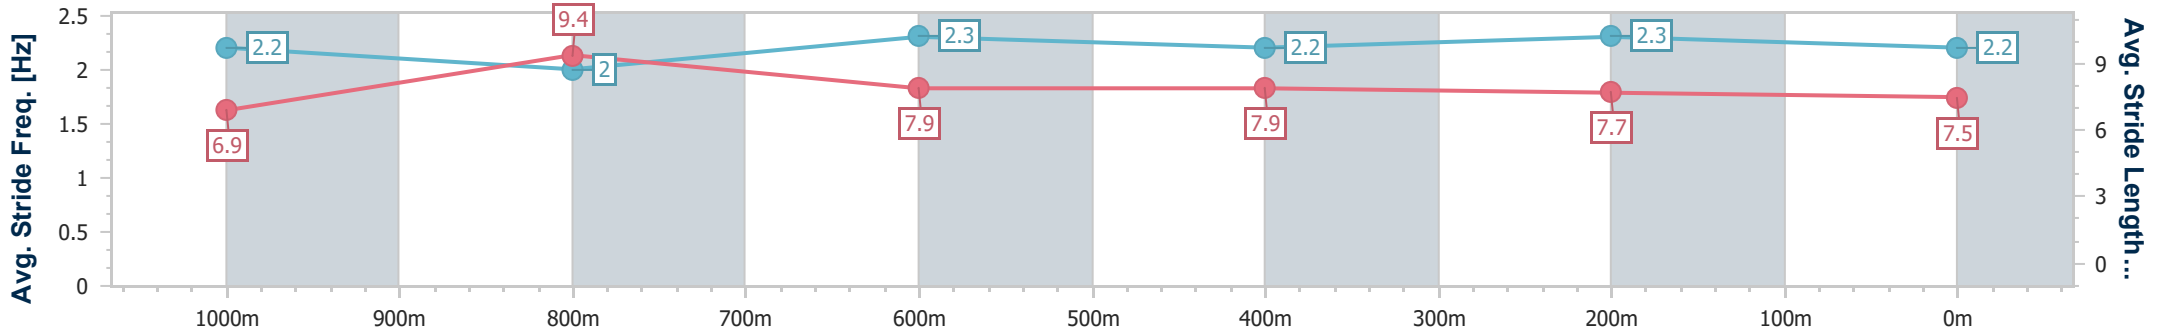

Horse/Jockey Name	Lunar Eight
Final Rank	8
Fastest Section Time (Section)	0:10.62 (1000m)
Top Speed [km/h] (Section)	71.0 (1000m)
Race State	Finished

Doomben QLD Professional
Race 4: CASCADE Fillies and Mares Maiden Plate - 1200m
28 February 2024 - 14:56
Track Rating: Good 3, Weather: Fine, Rail Position: +7m Entire

BRISBANE
RACING CLUB

Section	Overall	1000m	800m	600m	400m	200m
Section Times	1:10.37 [8] (0:13.38)	0:56.99 [2] (0:10.62)	0:46.37 [4] (0:11.15)	0:35.22 [4] (0:11.59)	0:23.63 [4] (0:11.40)	0:12.23 [6] (0:12.23)
Average Speed [km/h]	54.0	67.9	64.9	62.2	63.3	58.6
Top Speed [km/h]	70.4	71.0	66.9	63.2	64.8	61.7
Avg. Dist. to Rail [m]	5.9	1.4	0.6	0.3	1.7	3.4
Avg. Stride Freq. [Hz]	2.2	2.0	2.3	2.2	2.3	2.2
Avg. Stride Length [m]	6.9	9.4	7.9	7.9	7.7	7.5

- [ ] Ranking at each section and finish
- -.-.- No data available at this section
- NA No data available