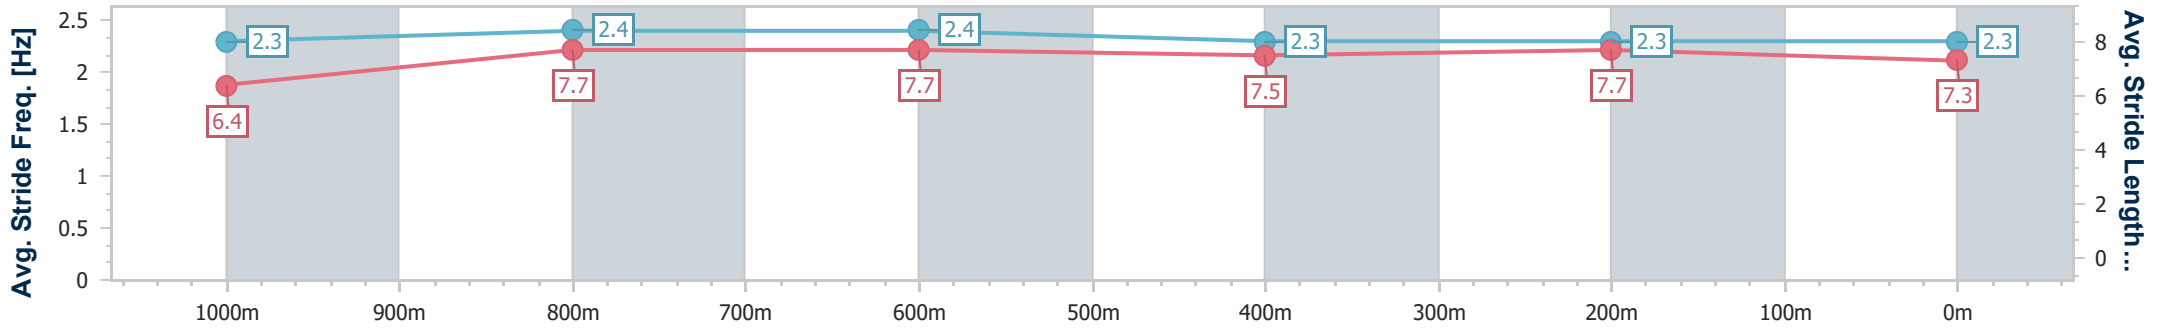

Doomben QLD Professional

Race 4: CASCADE Fillies and Mares Maiden Plate - 1200m

28 February 2024 - 14:56

Track Rating: Good 3, Weather: Fine, Rail Position: +7m Entire

BRISBANE RACING CLUB

Section	Overall	1000m	800m	600m	400m	200m
Section Times	1:10.58 [11] (0:13.86)	0:56.72 [10] (0:10.85)	0:45.87 [11] (0:11.16)	0:34.71 [11] (0:11.70)	0:23.01 [14] (0:11.17)	0:11.84 [14] (0:11.84)
Average Speed [km/h]	52.0	66.4	65.1	61.8	64.6	60.7
Top Speed [km/h]	69.3	70.0	67.1	63.3	65.9	63.5
Avg. Dist. to Rail [m]	1.6	0.8	1.8	1.5	0.7	2.9
Avg. Stride Freq. [Hz]	2.3	2.4	2.4	2.3	2.3	2.3
Avg. Stride Length [m]	6.4	7.7	7.7	7.5	7.7	7.3

- [ ] Ranking at each section and finish
- .-.- No data available at this section
- NA No data available

Horse/Jockey Name	Holyrod Girl
Final Rank	12
Fastest Section Time (Section)	0:10.91 (1000m)
Top Speed [km/h] (Section)	67.3 (Overall)
Race State	Finished