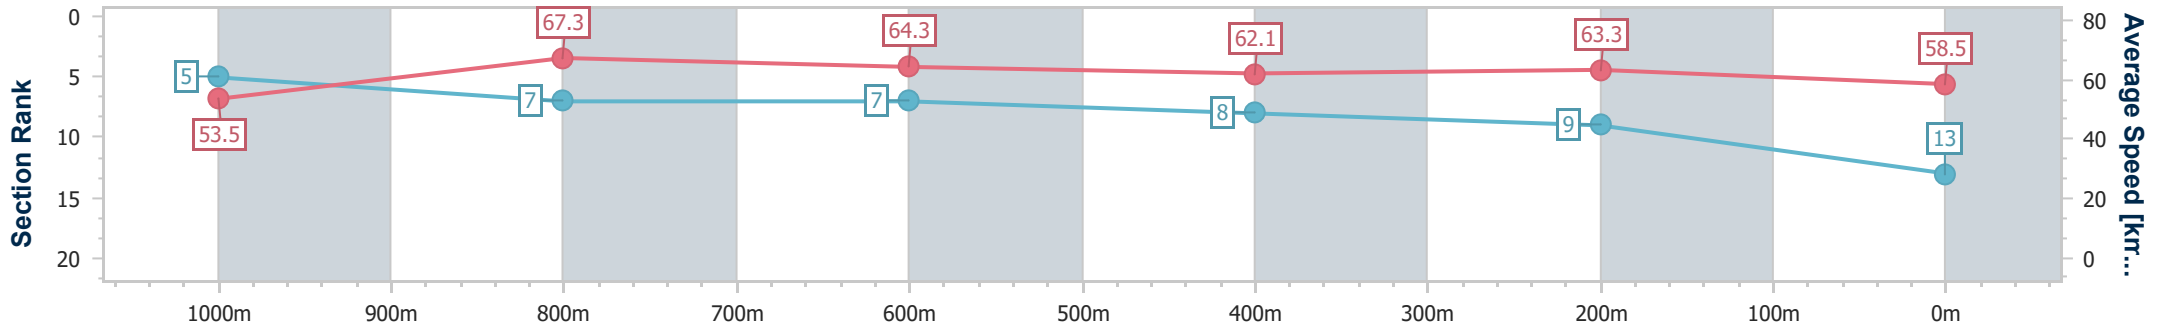

Horse/Jockey Name	Fierce Royalty
Final Rank	13
Fastest Section Time (Section)	0:10.76 (1000m)
Top Speed [km/h] (Section)	69.4 (1000m)
Race State	Finished

Doomben QLD Professional
Race 4: CASCADE Fillies and Mares Maiden Plate - 1200m
28 February 2024 - 14:56
Track Rating: Good 3, Weather: Fine, Rail Position: +7m Entire

BRISBANE
RACING CLUB

Section	Overall	1000m	800m	600m	400m	200m
Section Times	1:10.81 [13] (0:13.47)	0:57.34 [5] (0:10.76)	0:46.58 [7] (0:11.31)	0:35.27 [7] (0:11.62)	0:23.65 [8] (0:11.33)	0:12.32 [9] (0:12.32)
Average Speed [km/h]	53.5	67.3	64.3	62.1	63.3	58.5
Top Speed [km/h]	69.1	69.4	66.7	63.3	65.1	61.2
Avg. Dist. to Rail [m]	2.4	1.1	1.8	0.6	0.7	0.6
Avg. Stride Freq. [Hz]	2.4	2.5	2.4	2.4	2.4	2.3
Avg. Stride Length [m]	6.1	7.4	7.3	7.3	7.3	7.0

- [ ] Ranking at each section and finish
- -.-.- No data available at this section
- NA No data available