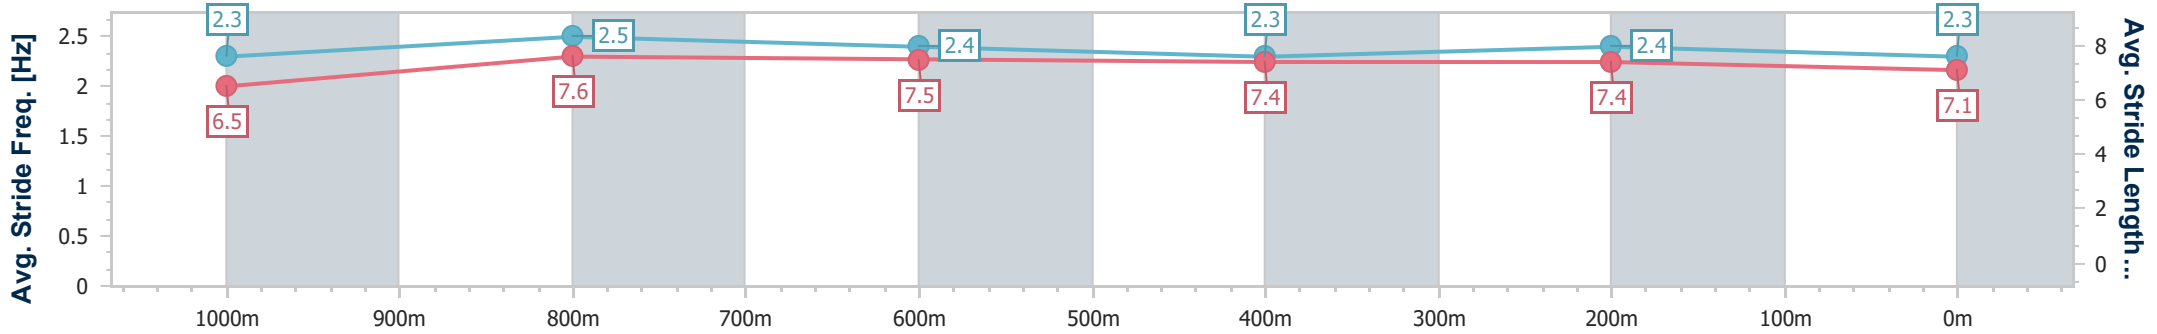

Horse/Jockey Name	Kelanoa
Final Rank	6
Fastest Section Time (Section)	0:10.50 (1000m)
Top Speed [km/h] (Section)	71.4 (1000m)
Race State	Finished

Doomben QLD Professional
Race 4: CASCADE Fillies and Mares Maiden Plate - 1200m
28 February 2024 - 14:56
Track Rating: Good 3, Weather: Fine, Rail Position: +7m Entire

BRISBANE
RACING CLUB

Section	Overall	1000m	800m	600m	400m	200m
Section Times	1:10.11 [6] (0:13.45)	0:56.66 [4] (0:10.50)	0:46.16 [3] (0:11.13)	0:35.03 [3] (0:11.58)	0:23.45 [2] (0:11.29)	0:12.16 [3] (0:12.16)
Average Speed [km/h]	53.6	68.6	65.0	62.1	63.9	59.1
Top Speed [km/h]	69.6	71.4	66.0	63.5	65.6	62.2
Avg. Dist. to Rail [m]	4.2	0.6	0.5	0.2	2.2	2.6
Avg. Stride Freq. [Hz]	2.3	2.5	2.4	2.3	2.4	2.3
Avg. Stride Length [m]	6.5	7.6	7.5	7.4	7.4	7.1

- [ ] Ranking at each section and finish
- -.-.- No data available at this section
- NA No data available