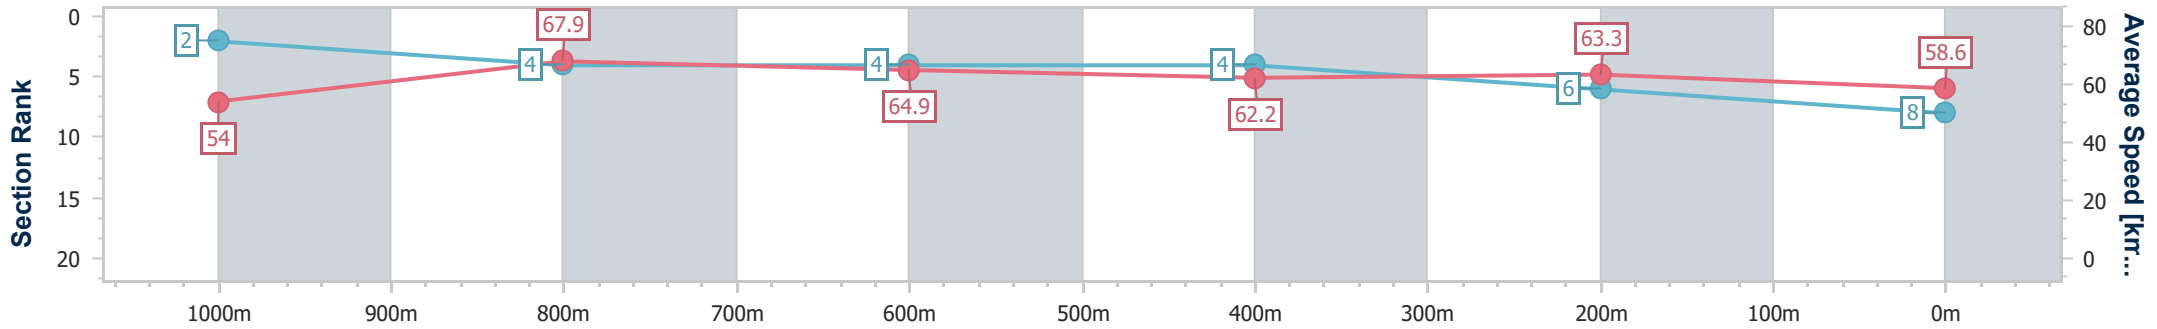

Horse/Jockey Name	Lunar Eight
Final Rank	8
Fastest Section Time (Section)	0:10.62 (1000m)
Top Speed [km/h] (Section)	71.0 (1000m)
Race State	Finished

Doomben QLD Professional
Race 4: CASCADE Fillies and Mares Maiden Plate - 1200m
28 February 2024 - 14:56
Track Rating: Good 3, Weather: Fine, Rail Position: +7m Entire

BRISBANE
RACING CLUB

Section	Overall	1000m	800m	600m	400m	200m
Section Times	1:10.37 [8] (0:13.38)	0:56.99 [2] (0:10.62)	0:46.37 [4] (0:11.15)	0:35.22 [4] (0:11.59)	0:23.63 [4] (0:11.40)	0:12.23 [6] (0:12.23)
Average Speed [km/h]	54.0	67.9	64.9	62.2	63.3	58.6
Top Speed [km/h]	70.4	71.0	66.9	63.2	64.8	61.7
Avg. Dist. to Rail [m]	5.9	1.4	0.6	0.3	1.7	3.4
Avg. Stride Freq. [Hz]	2.2	2.0	2.3	2.2	2.3	2.2
Avg. Stride Length [m]	6.9	9.4	7.9	7.9	7.7	7.5

- [ ] Ranking at each section and finish
- -.-.- No data available at this section
- NA No data available