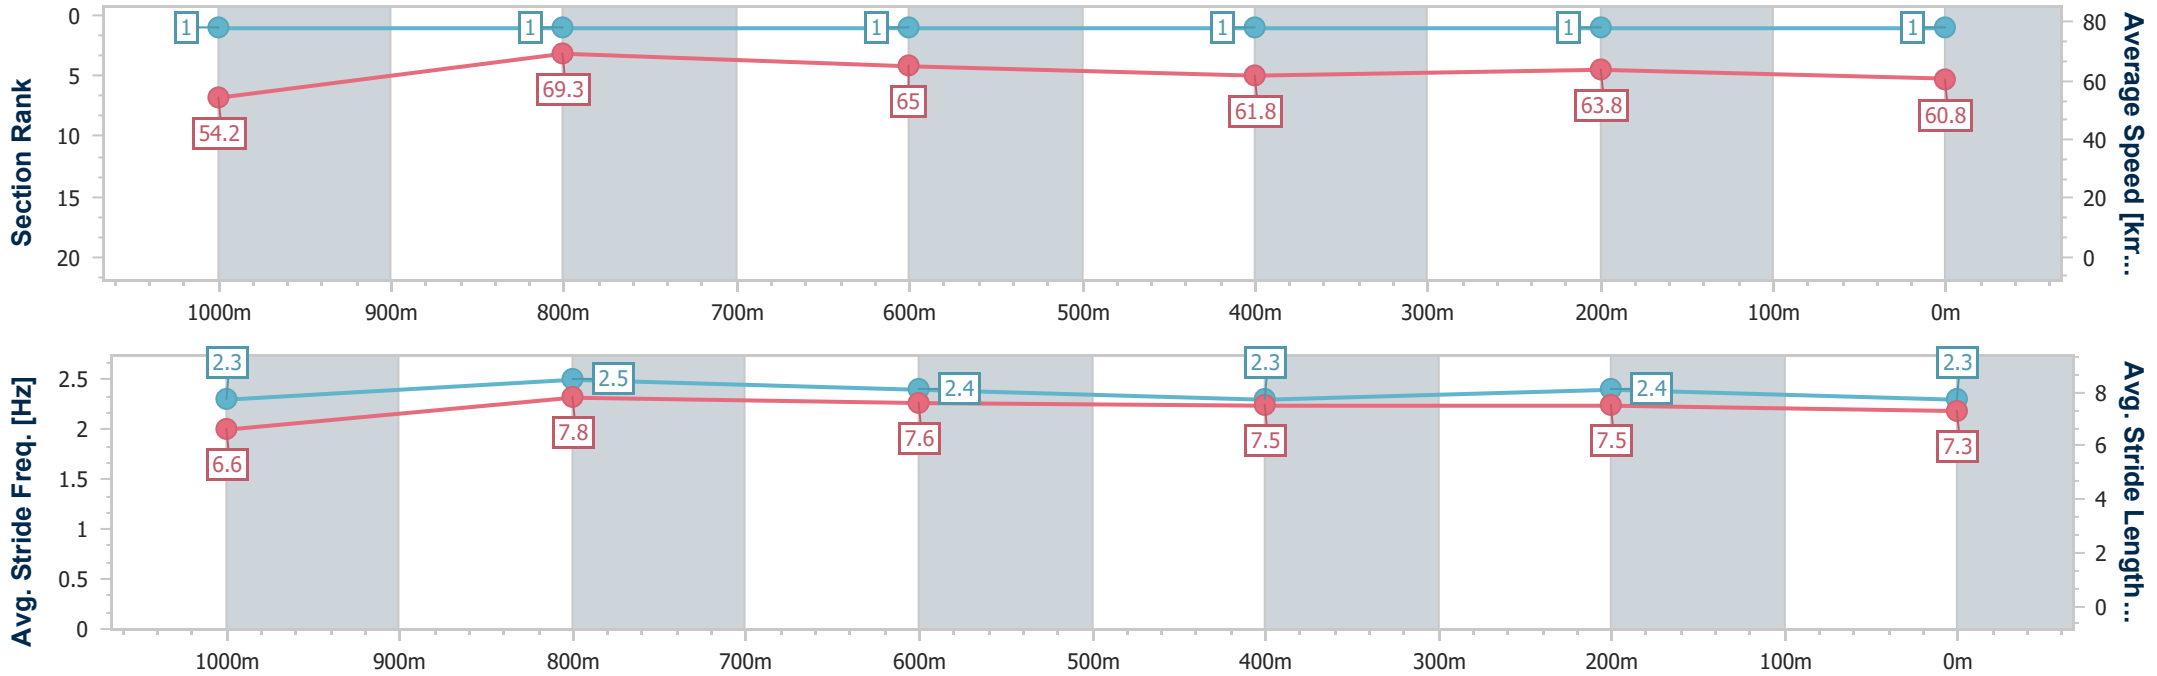

Horse/Jockey Name	Allumeur
Final Rank	1
Fastest Section Time (Section)	0:10.44 (1000m)
Top Speed [km/h] (Section)	70.4 (Overall)
Race State	Finished

Doomben QLD Professional
Race 4: CASCADE Fillies and Mares Maiden Plate - 1200m
28 February 2024 - 14:56
Track Rating: Good 3, Weather: Fine, Rail Position: +7m Entire

BRISBANE
RACING CLUB

Section	Overall	1000m	800m	600m	400m	200m
Section Times	1:09.54 [1] (0:13.26)	0:56.28 [1] (0:10.44)	0:45.84 [1] (0:11.12)	0:34.72 [1] (0:11.62)	0:23.10 [1] (0:11.28)	0:11.82 [1] (0:11.82)
Average Speed [km/h]	54.2	69.3	65.0	61.8	63.8	60.8
Top Speed [km/h]	70.4	70.3	68.4	62.9	64.2	62.9
Avg. Dist. to Rail [m]	7.3	2.1	0.4	0.2	0.4	0.5
Avg. Stride Freq. [Hz]	2.3	2.5	2.4	2.3	2.4	2.3
Avg. Stride Length [m]	6.6	7.8	7.6	7.5	7.5	7.3

- [ ] Ranking at each section and finish
- -.-.- No data available at this section
- NA No data available