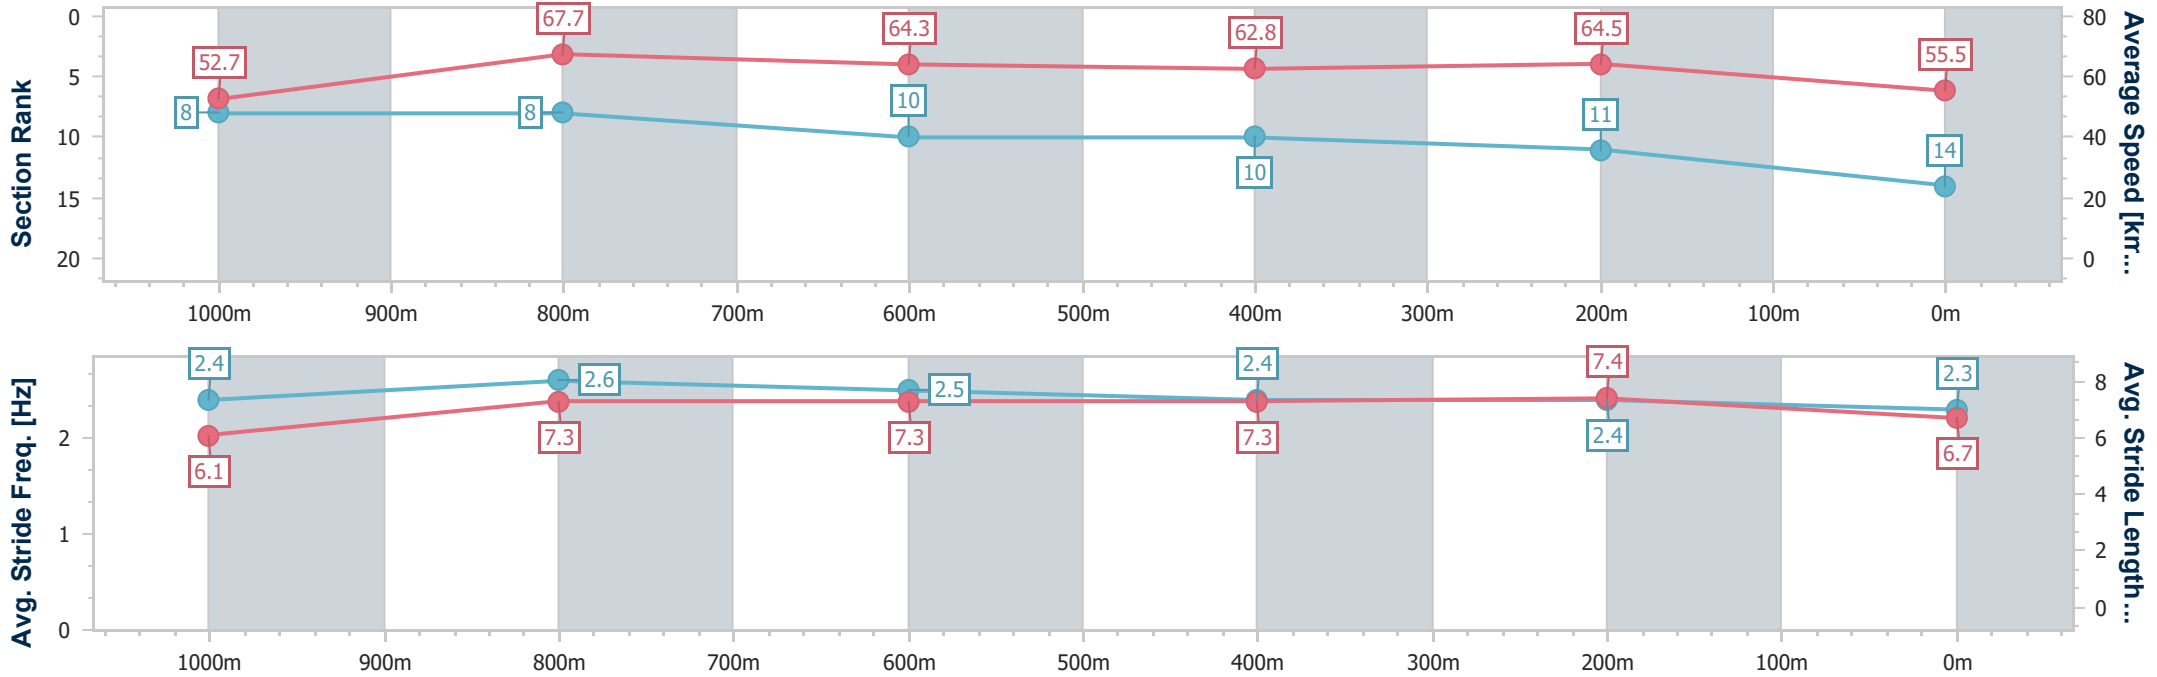

Horse/Jockey Name	Vocals
Final Rank	14
Fastest Section Time (Section)	0:10.67 (1000m)
Top Speed [km/h] (Section)	68.8 (1000m)
Race State	Finished

Doomben QLD Professional
Race 4: CASCADE Fillies and Mares Maiden Plate - 1200m
28 February 2024 - 14:56
Track Rating: Good 3, Weather: Fine, Rail Position: +7m Entire

BRISBANE
RACING CLUB

Section	Overall	1000m	800m	600m	400m	200m
Section Times	1:11.55 [14] (0:13.65)	0:57.90 [8] (0:10.67)	0:47.23 [8] (0:11.37)	0:35.86 [10] (0:11.66)	0:24.20 [10] (0:11.21)	0:12.99 [11] (0:12.99)
Average Speed [km/h]	52.7	67.7	64.3	62.8	64.5	55.5
Top Speed [km/h]	68.8	68.8	66.6	64.1	66.1	61.4
Avg. Dist. to Rail [m]	1.1	0.6	3.2	2.9	3.3	3.9
Avg. Stride Freq. [Hz]	2.4	2.6	2.5	2.4	2.4	2.3
Avg. Stride Length [m]	6.1	7.3	7.3	7.3	7.4	6.7

- [ ] Ranking at each section and finish
- -.-.- No data available at this section
- NA No data available