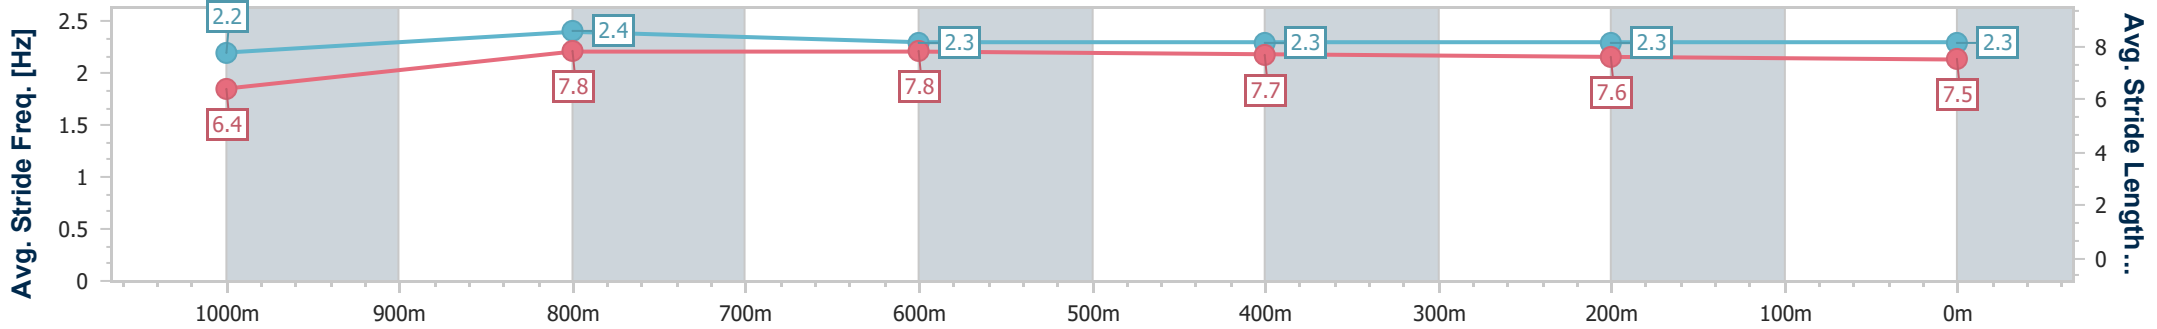

- [ ] Ranking at each section and finish
- .-.- No data available at this section
- NA No data available

Horse/Jockey Name	Intrecciato
Final Rank	10
Fastest Section Time (Section)	0:10.92 (1000m)
Top Speed [km/h] (Section)	70.0 (1000m)
Race State	Finished

### Doomben QLD Professional

Race 4: CASCADE Fillies and Mares Maiden Plate - 1200m

28 February 2024 - 14:56

Track Rating: Good 3, Weather: Fine, Rail Position: +7m Entire

BRISBANE RACING CLUB

Section	Overall	1000m	800m	600m	400m	200m
Section Times	1:10.51 [10] (0:14.11)	0:56.40 [13] (0:10.92)	0:45.48 [13] (0:11.01)	0:34.47 [13] (0:11.39)	0:23.08 [12] (0:11.26)	0:11.82 [13] (0:11.82)
Average Speed [km/h]	51.2	66.4	65.4	63.2	63.9	61.0
Top Speed [km/h]	69.7	70.0	66.8	64.5	65.1	63.5
Avg. Dist. to Rail [m]	4.7	0.8	0.1	0.6	2.3	4.8
Avg. Stride Freq. [Hz]	2.2	2.4	2.3	2.3	2.3	2.3
Avg. Stride Length [m]	6.4	7.8	7.8	7.7	7.6	7.5