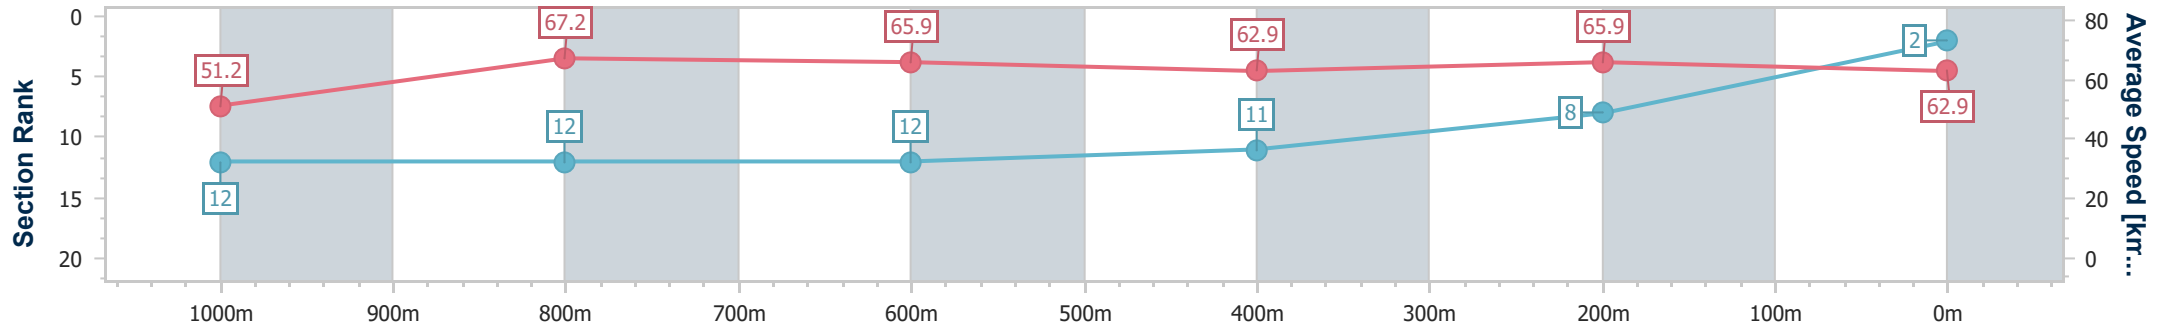

Doomben QLD Professional

Race 4: CASCADE Fillies and Mares Maiden Plate - 1200m

28 February 2024 - 14:56

Track Rating: Good 3, Weather: Fine, Rail Position: +7m Entire

BRISBANE RACING CLUB

Section	Overall	1000m	800m	600m	400m	200m
Section Times	1:09.79 [2] (0:14.11)	0:55.68 [12] (0:10.78)	0:44.90 [12] (0:10.99)	0:33.91 [12] (0:11.50)	0:22.41 [11] (0:10.97)	0:11.44 [8] (0:11.44)
Average Speed [km/h]	51.2	67.2	65.9	62.9	65.9	62.9
Top Speed [km/h]	69.3	68.8	67.9	65.1	68.0	65.6
Avg. Dist. to Rail [m]	7.7	1.6	1.3	1.2	4.3	7.2
Avg. Stride Freq. [Hz]	2.2	2.3	2.3	2.2	2.3	2.3
Avg. Stride Length [m]	6.6	8.0	7.9	7.9	7.8	7.5