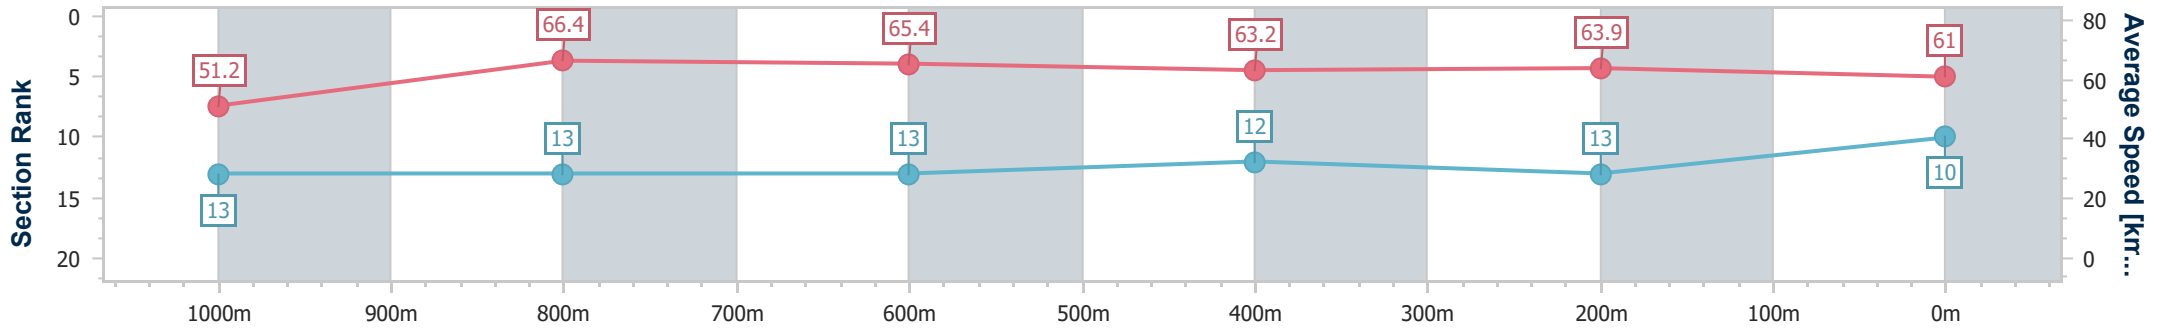

- [ ] Ranking at each section and finish
- .-.- No data available at this section
- NA No data available

Horse/Jockey Name	Intrecciato
Final Rank	10
Fastest Section Time (Section)	0:10.92 (1000m)
Top Speed [km/h] (Section)	70.0 (1000m)
Race State	Finished

### Doomben QLD Professional

Race 4: CASCADE Fillies and Mares Maiden Plate - 1200m

28 February 2024 - 14:56

Track Rating: Good 3, Weather: Fine, Rail Position: +7m Entire

BRISBANE RACING CLUB

Section	Overall	1000m	800m	600m	400m	200m
Section Times	1:10.51 [10] (0:14.11)	0:56.40 [13] (0:10.92)	0:45.48 [13] (0:11.01)	0:34.47 [13] (0:11.39)	0:23.08 [12] (0:11.26)	0:11.82 [13] (0:11.82)
Average Speed [km/h]	51.2	66.4	65.4	63.2	63.9	61.0
Top Speed [km/h]	69.7	70.0	66.8	64.5	65.1	63.5
Avg. Dist. to Rail [m]	4.7	0.8	0.1	0.6	2.3	4.8
Avg. Stride Freq. [Hz]	2.2	2.4	2.3	2.3	2.3	2.3
Avg. Stride Length [m]	6.4	7.8	7.8	7.7	7.6	7.5