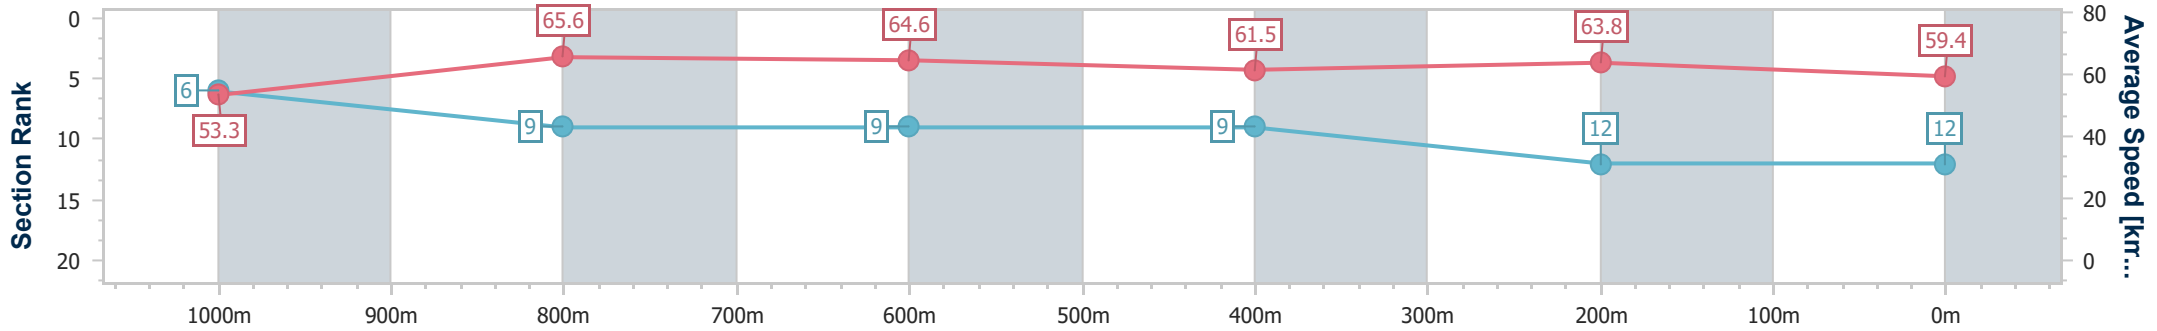

Doomben QLD Professional

Race 4: CASCADE Fillies and Mares Maiden Plate - 1200m

28 February 2024 - 14:56

Track Rating: Good 3, Weather: Fine, Rail Position: +7m Entire

BRISBANE RACING CLUB

Section	Overall	1000m	800m	600m	400m	200m
Section Times	1:10.67 [12] (0:13.53)	0:57.14 [6] (0:10.91)	0:46.23 [9] (0:11.13)	0:35.10 [9] (0:11.74)	0:23.36 [9] (0:11.26)	0:12.10 [12]
Average Speed [km/h]	53.3	65.6	64.6	61.5	63.8	59.4
Top Speed [km/h]	67.3	66.7	65.7	62.8	65.0	64.1
Avg. Dist. to Rail [m]	0.9	1.5	0.7	0.7	0.7	0.5
Avg. Stride Freq. [Hz]	2.3	2.4	2.4	2.3	2.4	2.3
Avg. Stride Length [m]	6.4	7.5	7.6	7.4	7.4	7.1

- [ ] Ranking at each section and finish
- .-.- No data available at this section
- NA No data available

Horse/Jockey Name	Fierce Royalty
Final Rank	13
Fastest Section Time (Section)	0:10.76 (1000m)
Top Speed [km/h] (Section)	69.4 (1000m)
Race State	Finished