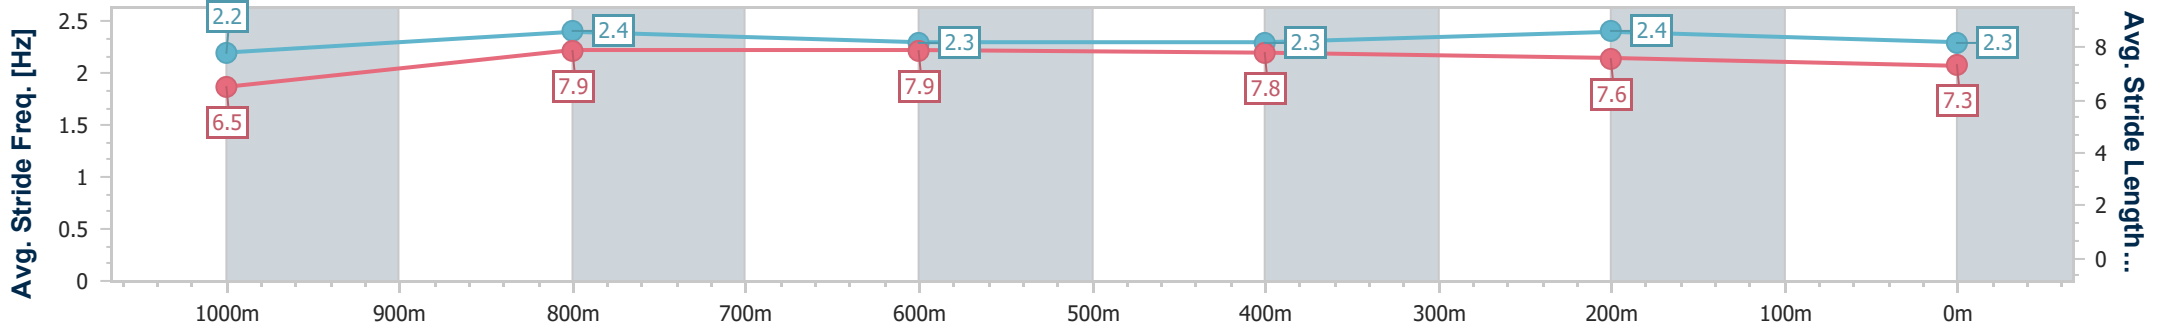

Doomben QLD Professional

Race 4: CASCADE Fillies and Mares Maiden Plate - 1200m

28 February 2024 - 14:56

Track Rating: Good 3, Weather: Fine, Rail Position: +7m Entire

BRISBANE RACING CLUB

Section	Overall	1000m	800m	600m	400m	200m
Section Times	1:09.85 [4] (0:13.86)	0:55.99 [11] (0:10.58)	0:45.41 [10] (0:11.04)	0:34.37 [6] (0:11.53)	0:22.84 [6] (0:11.07)	0:11.77 [5] (0:11.77)
Average Speed [km/h]	51.9	68.4	65.8	62.8	65.4	61.3
Top Speed [km/h]	67.4	69.5	68.5	64.6	66.0	64.9
Avg. Dist. to Rail [m]	5.0	1.2	1.8	1.3	3.7	4.4
Avg. Stride Freq. [Hz]	2.2	2.4	2.3	2.3	2.4	2.3
Avg. Stride Length [m]	6.5	7.9	7.9	7.8	7.6	7.3