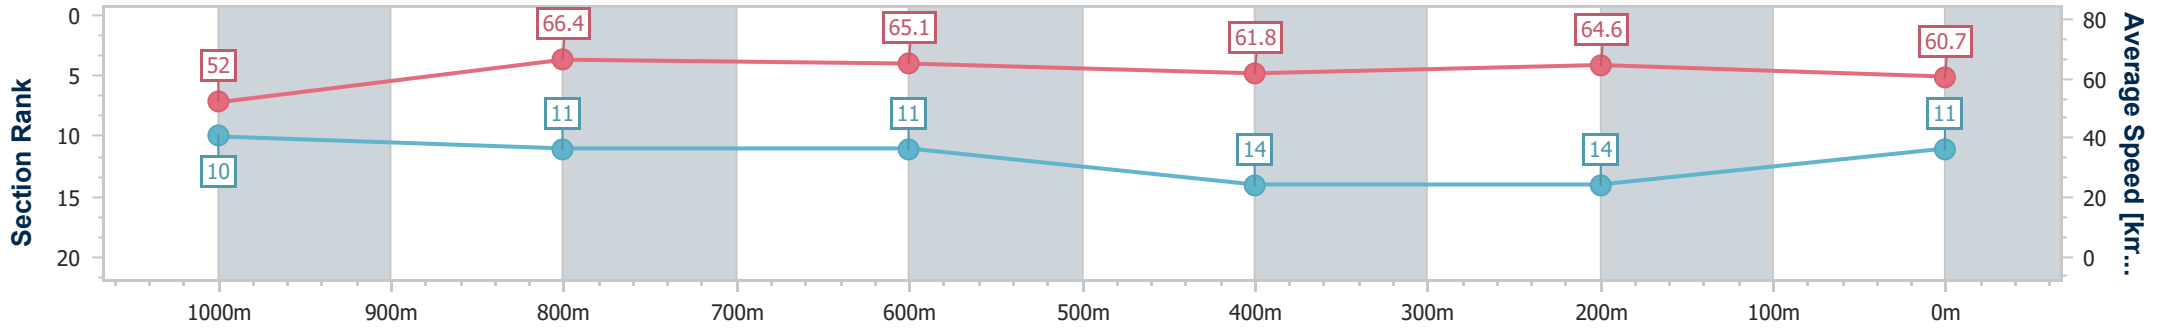

Doomben QLD Professional

Race 4: CASCADE Fillies and Mares Maiden Plate - 1200m

28 February 2024 - 14:56

Track Rating: Good 3, Weather: Fine, Rail Position: +7m Entire

BRISBANE RACING CLUB

Section	Overall	1000m	800m	600m	400m	200m
Section Times	1:10.58 [11] (0:13.86)	0:56.72 [10] (0:10.85)	0:45.87 [11] (0:11.16)	0:34.71 [11] (0:11.70)	0:23.01 [14] (0:11.17)	0:11.84 [14] (0:11.84)
Average Speed [km/h]	52.0	66.4	65.1	61.8	64.6	60.7
Top Speed [km/h]	69.3	70.0	67.1	63.3	65.9	63.5
Avg. Dist. to Rail [m]	1.6	0.8	1.8	1.5	0.7	2.9
Avg. Stride Freq. [Hz]	2.3	2.4	2.4	2.3	2.3	2.3
Avg. Stride Length [m]	6.4	7.7	7.7	7.5	7.7	7.3