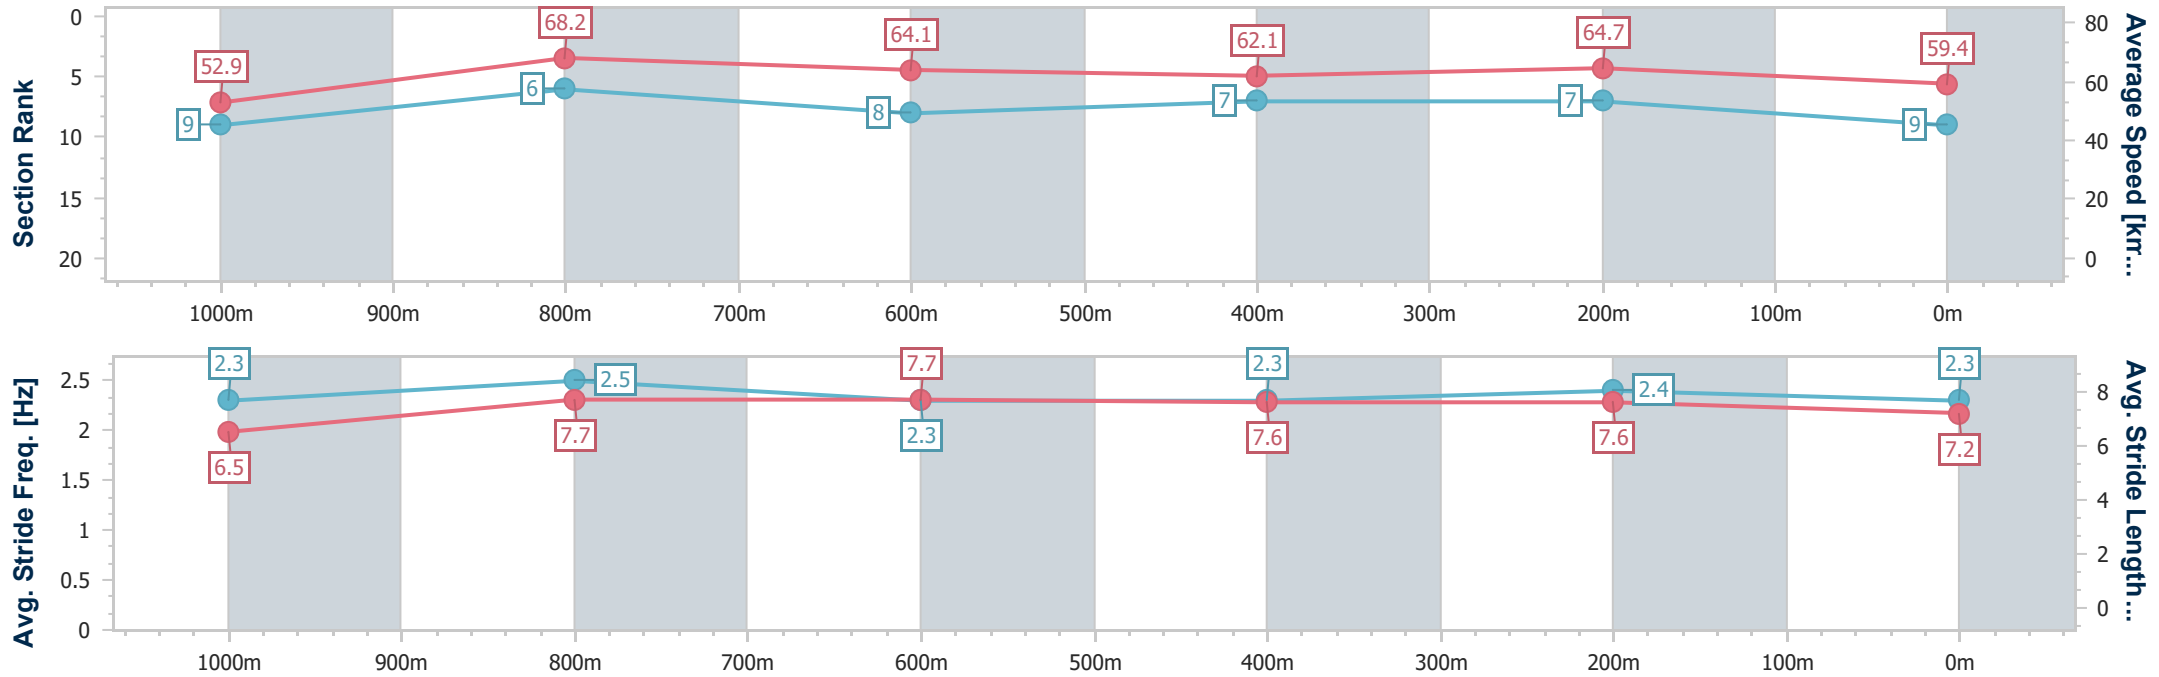

Horse/Jockey Name	My Spirit
Final Rank	9
Fastest Section Time (Section)	0:10.56 (1000m)
Top Speed [km/h] (Section)	70.9 (1000m)
Race State	Finished

Doomben QLD Professional
Race 4: CASCADE Fillies and Mares Maiden Plate - 1200m
28 February 2024 - 14:56
Track Rating: Good 3, Weather: Fine, Rail Position: +7m Entire

BRISBANE
RACING CLUB

Section	Overall	1000m	800m	600m	400m	200m
Section Times	1:10.39 [9] (0:13.66)	0:56.73 [9] (0:10.56)	0:46.17 [6] (0:11.35)	0:34.82 [8] (0:11.55)	0:23.27 [7] (0:11.14)	0:12.13 [7] (0:12.13)
Average Speed [km/h]	52.9	68.2	64.1	62.1	64.7	59.4
Top Speed [km/h]	70.9	70.9	65.4	65.4	66.0	63.1
Avg. Dist. to Rail [m]	2.6	1.0	1.6	0.4	1.3	1.9
Avg. Stride Freq. [Hz]	2.3	2.5	2.3	2.3	2.4	2.3
Avg. Stride Length [m]	6.5	7.7	7.7	7.6	7.6	7.2

- [ ] Ranking at each section and finish
- -.-.- No data available at this section
- NA No data available