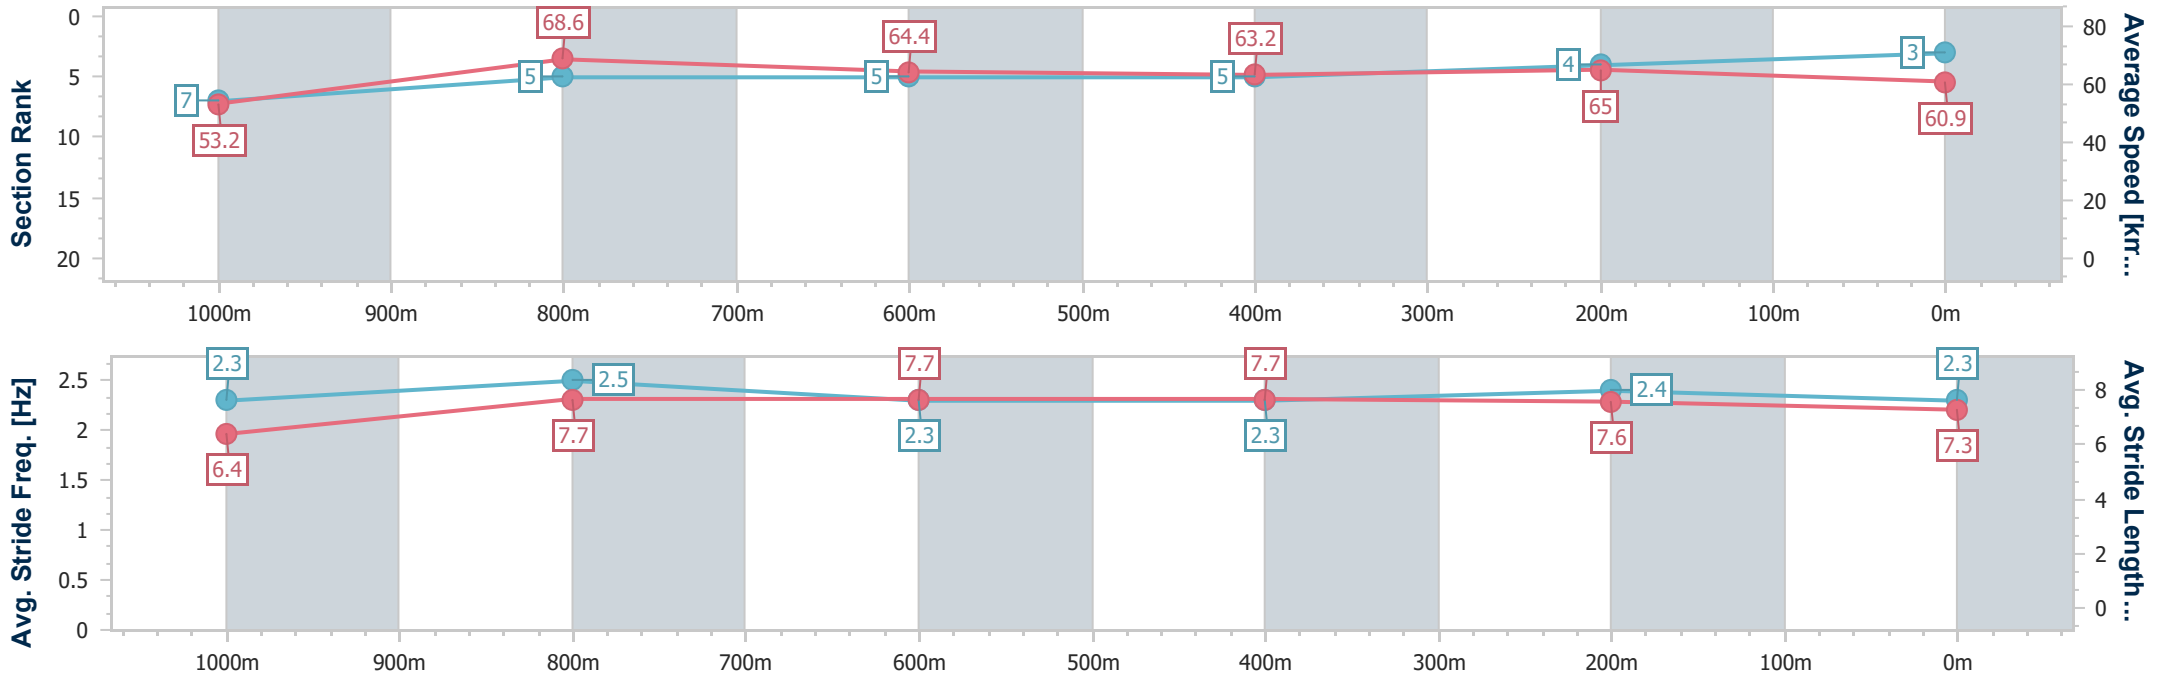

Horse/Jockey Name	Real Rush
Final Rank	3
Fastest Section Time (Section)	0:10.50 (1000m)
Top Speed [km/h] (Section)	71.2 (1000m)
Race State	Finished

Doomben QLD Professional
Race 4: CASCADE Fillies and Mares Maiden Plate - 1200m
28 February 2024 - 14:56
Track Rating: Good 3, Weather: Fine, Rail Position: +7m Entire

BRISBANE
RACING CLUB

Section	Overall	1000m	800m	600m	400m	200m
Section Times	1:09.84 [3] (0:13.60)	0:56.24 [7] (0:10.50)	0:45.74 [5] (0:11.30)	0:34.44 [5] (0:11.51)	0:22.93 [5] (0:11.10)	0:11.83 [4] (0:11.83)
Average Speed [km/h]	53.2	68.6	64.4	63.2	65.0	60.9
Top Speed [km/h]	70.3	71.2	67.3	64.5	66.7	63.9
Avg. Dist. to Rail [m]	4.8	1.2	2.4	1.4	2.8	4.2
Avg. Stride Freq. [Hz]	2.3	2.5	2.3	2.3	2.4	2.3
Avg. Stride Length [m]	6.4	7.7	7.7	7.7	7.6	7.3

- [ ] Ranking at each section and finish
- -.-.- No data available at this section
- NA No data available