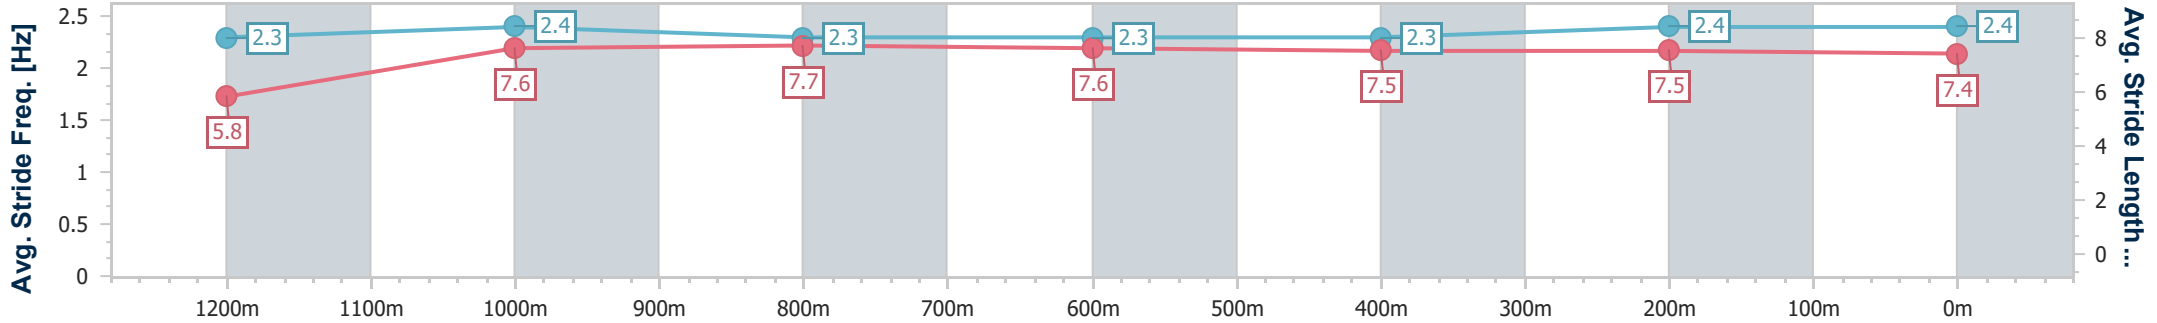

28 February 2024 - 15:28

BRISBANE  
RACING CLUB

Track Rating: Good 3, Weather: Fine, Rail Position: +7m Entire

Section	Overall	1200m	1000m	800m	600m	400m	200m
Section Times	1:19.53 [1] (0:11.28)	1:08.25 [3] (0:10.89)	0:57.36 [3] (0:11.40)	0:45.96 [3] (0:11.71)	0:34.25 [3] (0:11.80)	0:22.45 [3] (0:11.01)	0:11.44 [1] (0:11.44)
Average Speed [km/h]	47.7	66.0	63.5	61.7	61.5	65.5	63.1
Top Speed [km/h]	64.4	66.9	65.0	64.0	64.6	66.2	66.1
Avg. Dist. to Rail [m]	4.4	3.2	1.2	1.2	1.3	1.6	1.1
Avg. Stride Freq. [Hz]	2.3	2.4	2.3	2.3	2.3	2.4	2.4
Avg. Stride Length [m]	5.8	7.6	7.7	7.6	7.5	7.5	7.4