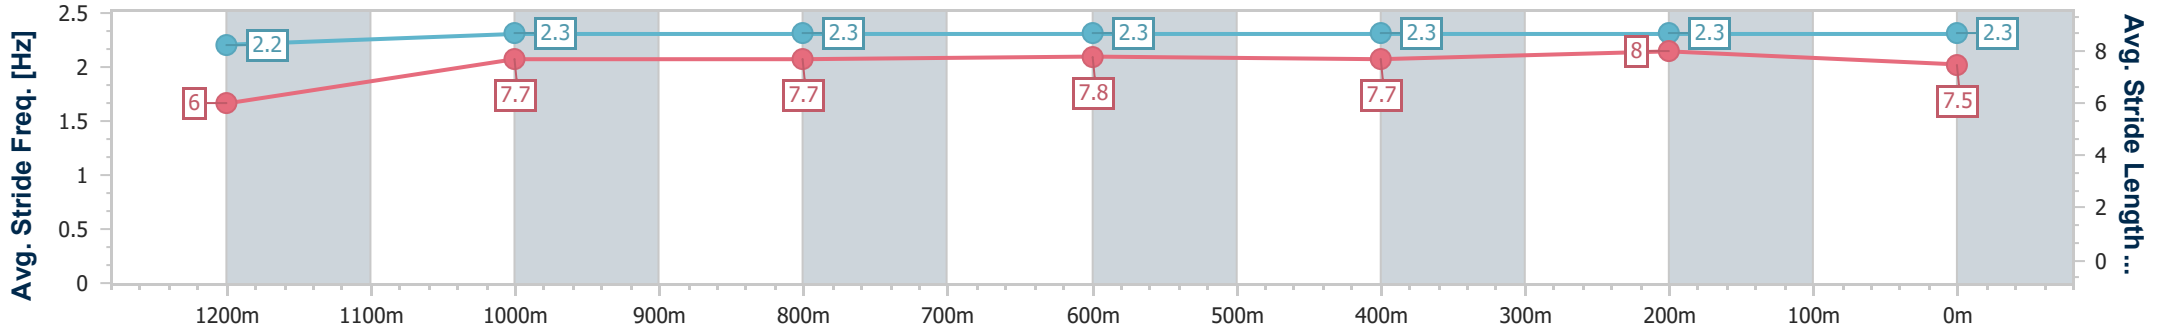

Horse/Jockey Name	Twyford
Final Rank	6
Fastest Section Time (Section)	0:11.08 (400m)
Top Speed [km/h] (Section)	66.1 (400m)
Race State	Finished

Doomben QLD Professional
Race 5: GIRLS DAY OUT 2 MARCH BENCHMARK 70 Handicap - 1350m
28 February 2024 - 15:28
Track Rating: Good 3, Weather: Fine, Rail Position: +7m Entire

BRISBANE
RACING CLUB

Section	Overall	1200m	1000m	800m	600m	400m	200m
Section Times	1:19.94 [6] (0:11.50)	1:08.44 [7] (0:11.23)	0:57.21 [7] (0:11.50)	0:45.71 [6] (0:11.55)	0:34.16 [5] (0:11.59)	0:22.57 [7] (0:11.08)	0:11.49 [6] (0:11.49)
Average Speed [km/h]	46.9	64.3	63.1	62.7	62.6	65.3	62.7
Top Speed [km/h]	64.2	65.4	63.9	63.6	63.7	66.1	64.7
Avg. Dist. to Rail [m]	5.0	3.6	2.6	1.9	1.2	3.0	5.0
Avg. Stride Freq. [Hz]	2.2	2.3	2.3	2.3	2.3	2.3	2.3
Avg. Stride Length [m]	6.0	7.7	7.7	7.8	7.7	8.0	7.5

- [ ] Ranking at each section and finish
- -.-.- No data available at this section
- NA No data available