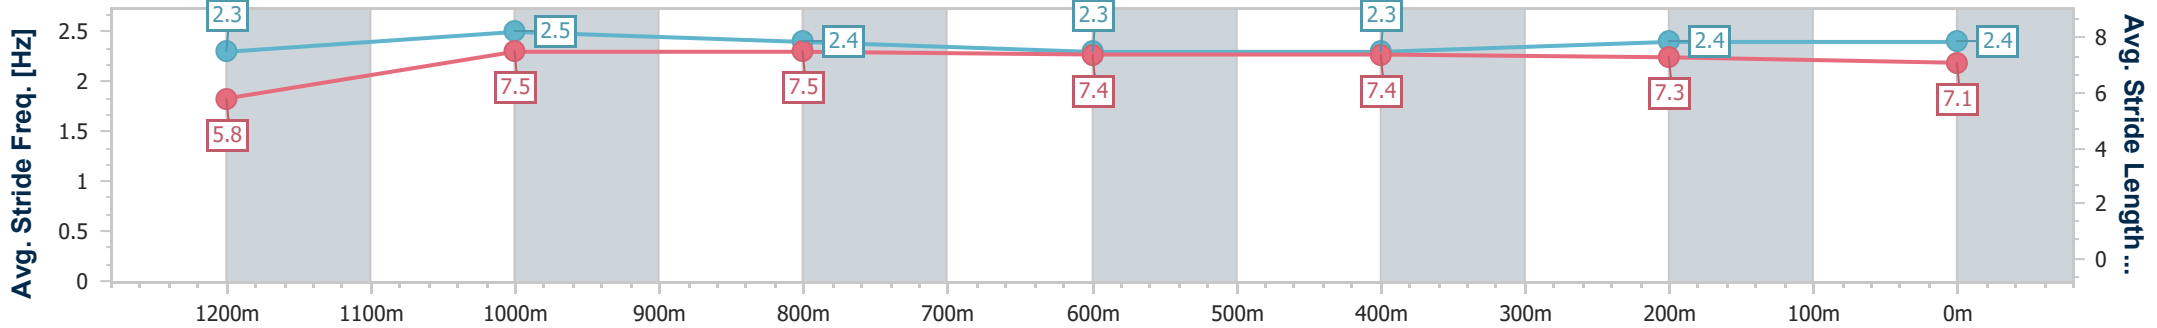

Horse/Jockey Name	Rose Of Shiraz
Final Rank	8
Fastest Section Time (Section)	0:10.70 (1200m)
Top Speed [km/h] (Section)	68.9 (1200m)
Race State	Finished

Doomben QLD Professional
Race 5: GIRLS DAY OUT 2 MARCH BENCHMARK 70 Handicap - 1350m
28 February 2024 - 15:28
Track Rating: Good 3, Weather: Fine, Rail Position: +7m Entire

BRISBANE
RACING CLUB

Section	Overall	1200m	1000m	800m	600m	400m	200m
Section Times	1:20.11 [8] (0:11.00)	1:09.11 [1] (0:10.70)	0:58.41 [1] (0:11.39)	0:47.02 [1] (0:11.89)	0:35.13 [1] (0:11.87)	0:23.26 [1] (0:11.24)	0:12.02 [2] (0:12.02)
Average Speed [km/h]	49.2	67.3	63.5	60.6	60.5	63.9	59.7
Top Speed [km/h]	67.8	68.9	65.8	63.0	62.4	64.6	62.3
Avg. Dist. to Rail [m]	11.3	4.3	1.5	0.9	0.9	0.8	0.3
Avg. Stride Freq. [Hz]	2.3	2.5	2.4	2.3	2.3	2.4	2.4
Avg. Stride Length [m]	5.8	7.5	7.5	7.4	7.4	7.3	7.1

- [ ] Ranking at each section and finish
- -.-.- No data available at this section
- NA No data available