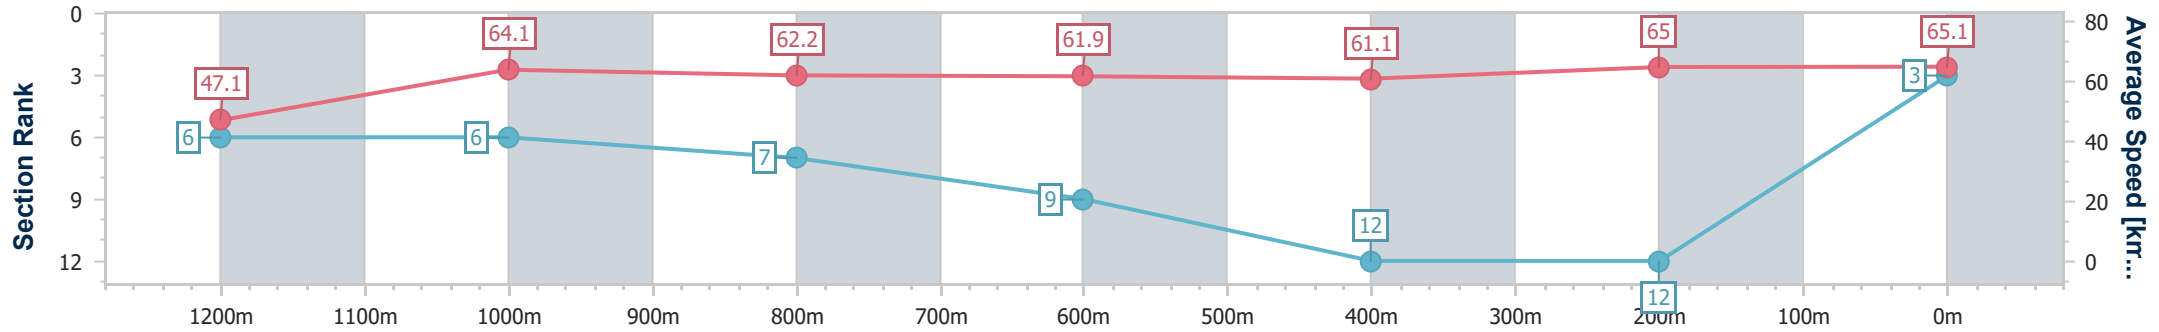

**Doomben QLD Professional**  
**Race 5: GIRLS DAY OUT 2 MARCH BENCHMARK 70 Handicap - 1350m**

28 February 2024 - 15:28

BRISBANE RACING CLUB

Track Rating: Good 3, Weather: Fine, Rail Position: +7m Entire

Section	Overall	1200m	1000m	800m	600m	400m	200m
Section Times	1:19.85 [3] (0:11.50)	1:08.35 [6] (0:11.22)	0:57.13 [6] (0:11.59)	0:45.54 [7] (0:11.66)	0:33.88 [9] (0:11.77)	0:22.11 [12] (0:11.03)	0:11.08 [12] (0:11.08)
Average Speed [km/h]	47.1	64.1	62.2	61.9	61.1	65.0	65.1
Top Speed [km/h]	64.3	65.4	64.2	63.2	62.8	68.8	68.9
Avg. Dist. to Rail [m]	2.2	0.8	0.5	0.8	0.4	0.7	1.9
Avg. Stride Freq. [Hz]	2.2	2.3	2.3	2.2	2.3	2.4	2.4
Avg. Stride Length [m]	6.0	7.8	7.6	7.7	7.6	7.5	7.1