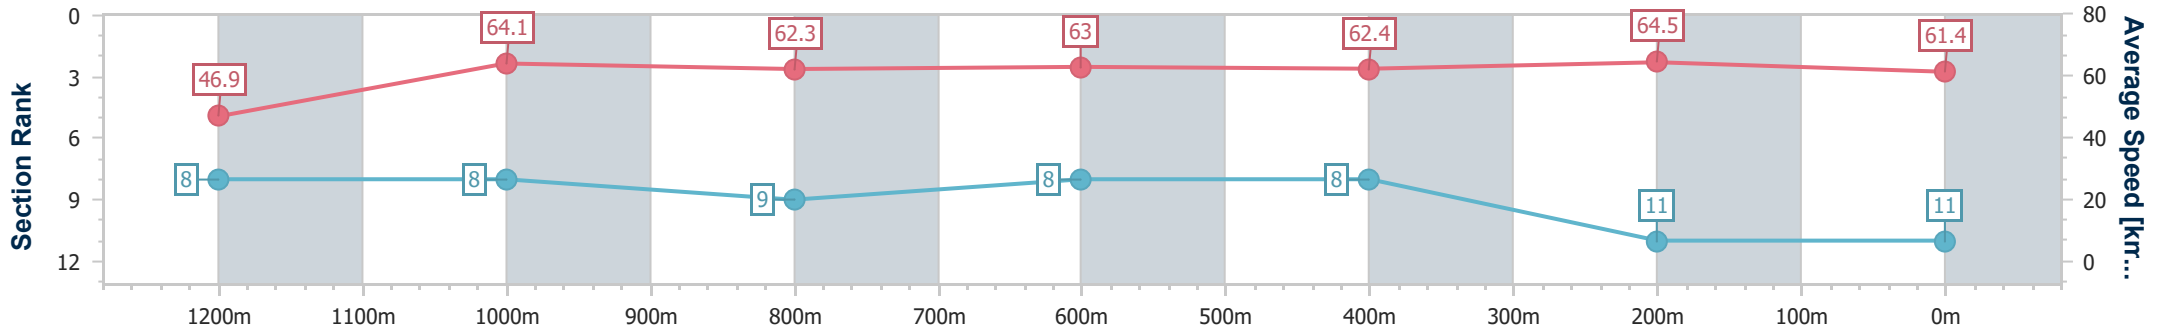

Section	Overall	1200m	1000m	800m	600m	400m	200m
Section Times	1:20.44 [11] (0:11.55)	1:08.89 [8] (0:11.22)	0:57.67 [8] (0:11.62)	0:46.05 [9] (0:11.54)	0:34.51 [8] (0:11.57)	0:22.94 [8] (0:11.23)	0:11.71 [11] (0:11.71)
Average Speed [km/h]	46.9	64.1	62.3	63.0	62.4	64.5	61.4
Top Speed [km/h]	62.1	66.0	63.9	63.4	63.1	65.6	63.8
Avg. Dist. to Rail [m]	3.8	1.9	1.2	1.6	1.2	3.2	3.7
Avg. Stride Freq. [Hz]	2.2	2.4	2.3	2.3	2.3	2.4	2.3
Avg. Stride Length [m]	5.7	7.5	7.6	7.7	7.6	7.5	7.4