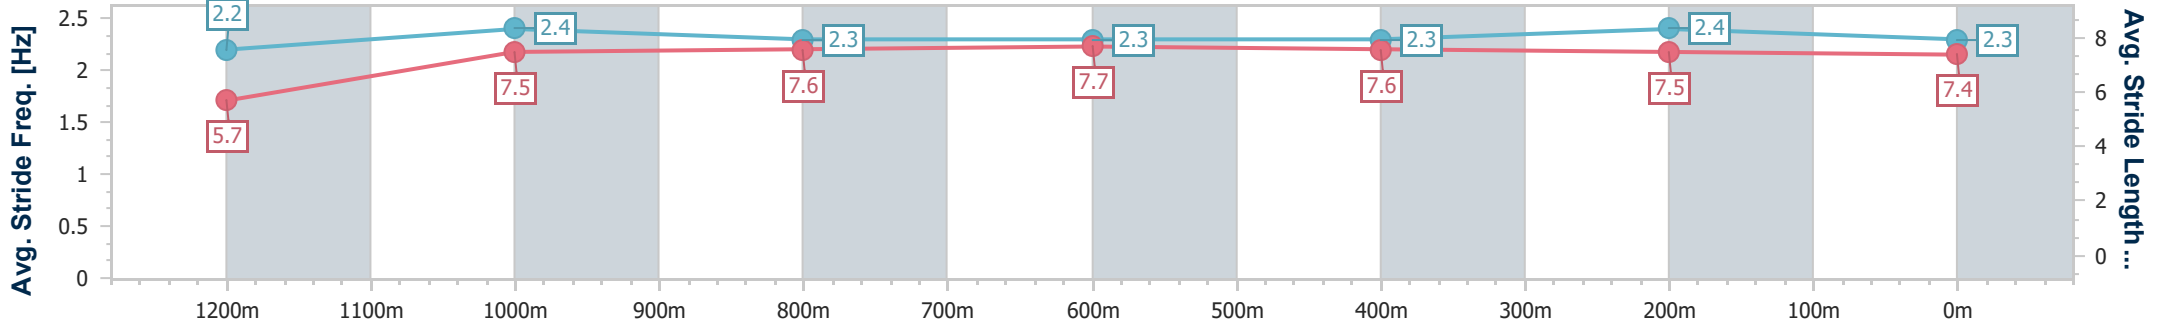

- [ ] Ranking at each section and finish
- .-.-.- No data available at this section
- NA No data available

Horse/Jockey Name	Aswaat
Final Rank	11
Fastest Section Time (Section)	0:11.22 (1200m)
Top Speed [km/h] (Section)	66.0 (1200m)
Race State	Finished

**Doomben QLD Professional**  
**Race 5: GIRLS DAY OUT 2 MARCH BENCHMARK 70 Handicap - 1350m**

28 February 2024 - 15:28

BRISBANE RACING CLUB

Track Rating: Good 3, Weather: Fine, Rail Position: +7m Entire

Section	Overall	1200m	1000m	800m	600m	400m	200m
Section Times	1:20.44 [11] (0:11.55)	1:08.89 [8] (0:11.22)	0:57.67 [8] (0:11.62)	0:46.05 [9] (0:11.54)	0:34.51 [8] (0:11.57)	0:22.94 [8] (0:11.23)	0:11.71 [11] (0:11.71)
Average Speed [km/h]	46.9	64.1	62.3	63.0	62.4	64.5	61.4
Top Speed [km/h]	62.1	66.0	63.9	63.4	63.1	65.6	63.8
Avg. Dist. to Rail [m]	3.8	1.9	1.2	1.6	1.2	3.2	3.7
Avg. Stride Freq. [Hz]	2.2	2.4	2.3	2.3	2.3	2.4	2.3
Avg. Stride Length [m]	5.7	7.5	7.6	7.7	7.6	7.5	7.4