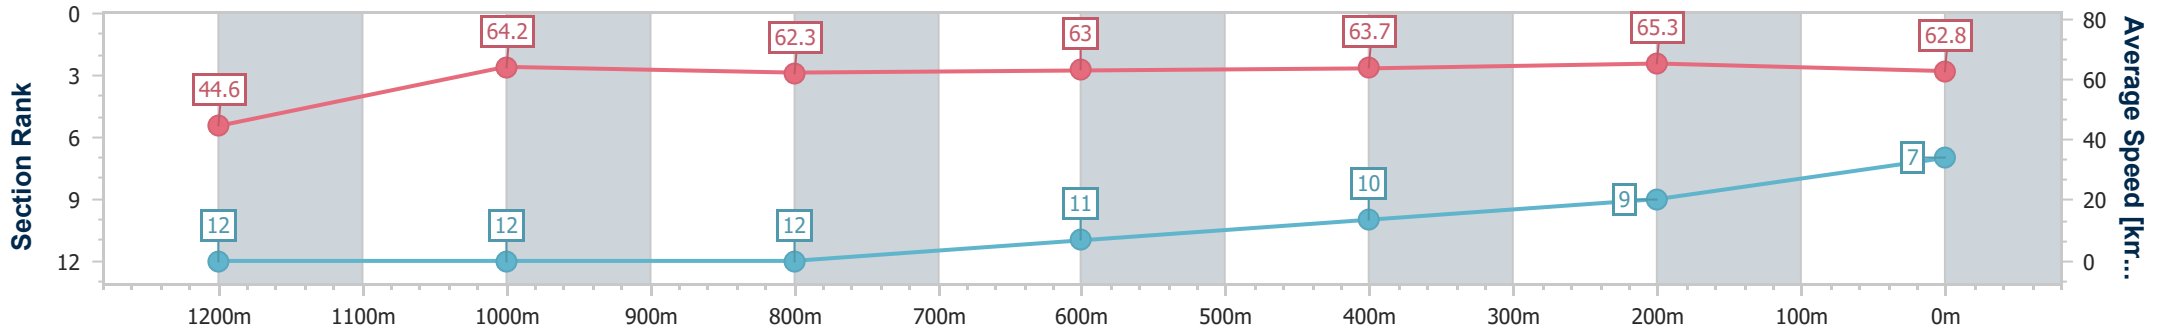

**Doomben QLD Professional**  
**Race 5: GIRLS DAY OUT 2 MARCH BENCHMARK 70 Handicap - 1350m**

28 February 2024 - 15:28

BRISBANE  
RACING CLUB

Track Rating: Good 3, Weather: Fine, Rail Position: +7m Entire

Section	Overall	1200m	1000m	800m	600m	400m	200m
Section Times	1:20.09 [7] (0:12.13)	1:07.96 [12] (0:11.21)	0:56.75 [12] (0:11.59)	0:45.16 [12] (0:11.41)	0:33.75 [11] (0:11.30)	0:22.45 [10] (0:11.00)	0:11.45 [9] (0:11.45)
Average Speed [km/h]	44.6	64.2	62.3	63.0	63.7	65.3	62.8
Top Speed [km/h]	62.5	65.5	63.7	64.1	64.2	67.7	66.8
Avg. Dist. to Rail [m]	6.2	0.9	0.3	0.3	0.4	0.4	0.5
Avg. Stride Freq. [Hz]	2.1	2.3	2.2	2.3	2.3	2.4	2.3
Avg. Stride Length [m]	5.9	7.8	7.7	7.8	7.8	7.7	7.6