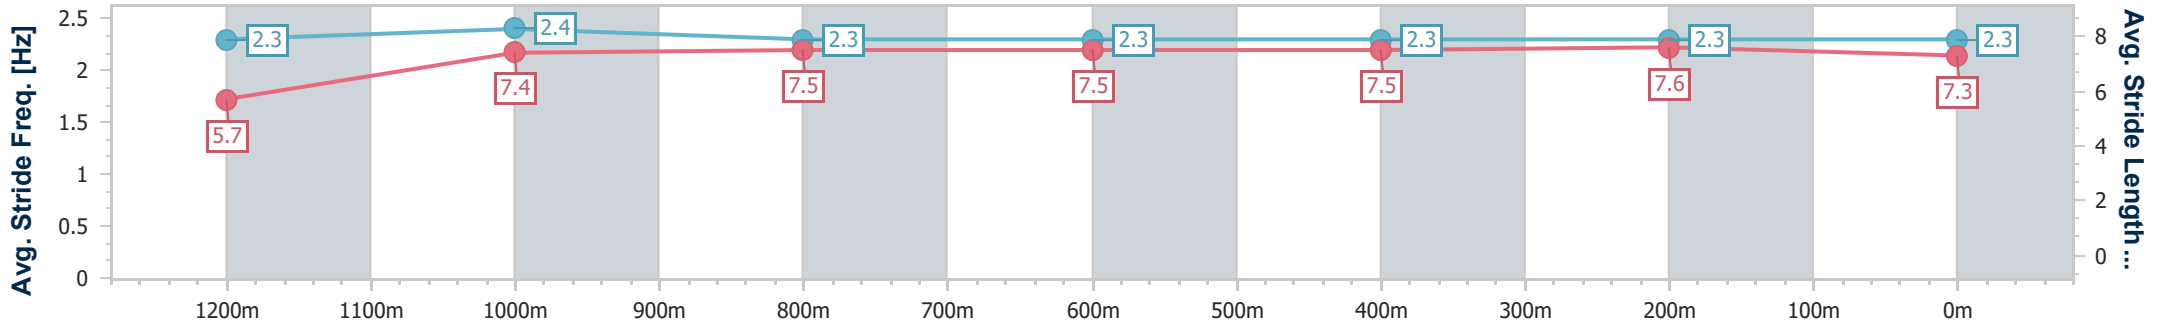

Horse/Jockey Name	Sheza Firecracker
Final Rank	12
Fastest Section Time (Section)	0:11.25 (400m)
Top Speed [km/h] (Section)	65.3 (1200m)
Race State	Finished

Doomben QLD Professional
Race 5: GIRLS DAY OUT 2 MARCH BENCHMARK 70 Handicap - 1350m
28 February 2024 - 15:28
Track Rating: Good 3, Weather: Fine, Rail Position: +7m Entire

BRISBANE
RACING CLUB

Section	Overall	1200m	1000m	800m	600m	400m	200m
Section Times	1:20.46 [12] (0:11.55)	1:08.91 [9] (0:11.27)	0:57.64 [9] (0:11.52)	0:46.12 [8] (0:11.46)	0:34.66 [6] (0:11.53)	0:23.13 [6] (0:11.25)	0:11.88 [8]
Average Speed [km/h]	46.8	63.7	62.7	62.8	62.1	63.8	60.6
Top Speed [km/h]	61.8	65.3	63.9	64.5	63.6	64.8	64.7
Avg. Dist. to Rail [m]	1.6	0.9	1.0	0.2	1.1	1.3	1.9
Avg. Stride Freq. [Hz]	2.3	2.4	2.3	2.3	2.3	2.3	2.3
Avg. Stride Length [m]	5.7	7.4	7.5	7.5	7.5	7.6	7.3

- [ ] Ranking at each section and finish
- -.-.- No data available at this section
- NA No data available