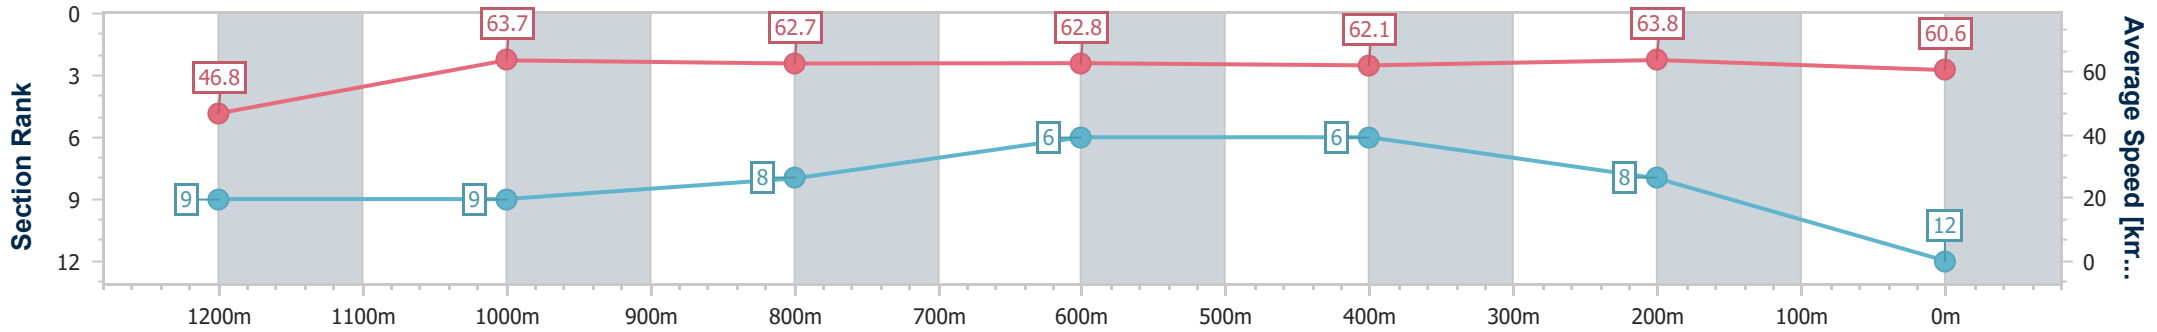

Horse/Jockey Name	Sheza Firecracker
Final Rank	12
Fastest Section Time (Section)	0:11.25 (400m)
Top Speed [km/h] (Section)	65.3 (1200m)
Race State	Finished

Doomben QLD Professional
Race 5: GIRLS DAY OUT 2 MARCH BENCHMARK 70 Handicap - 1350m
28 February 2024 - 15:28
Track Rating: Good 3, Weather: Fine, Rail Position: +7m Entire

BRISBANE
RACING CLUB

Section	Overall	1200m	1000m	800m	600m	400m	200m
Section Times	1:20.46 [12] (0:11.55)	1:08.91 [9] (0:11.27)	0:57.64 [9] (0:11.52)	0:46.12 [8] (0:11.46)	0:34.66 [6] (0:11.53)	0:23.13 [6] (0:11.25)	0:11.88 [8]
Average Speed [km/h]	46.8	63.7	62.7	62.8	62.1	63.8	60.6
Top Speed [km/h]	61.8	65.3	63.9	64.5	63.6	64.8	64.7
Avg. Dist. to Rail [m]	1.6	0.9	1.0	0.2	1.1	1.3	1.9
Avg. Stride Freq. [Hz]	2.3	2.4	2.3	2.3	2.3	2.3	2.3
Avg. Stride Length [m]	5.7	7.4	7.5	7.5	7.5	7.6	7.3

- [ ] Ranking at each section and finish
- -.-.- No data available at this section
- NA No data available