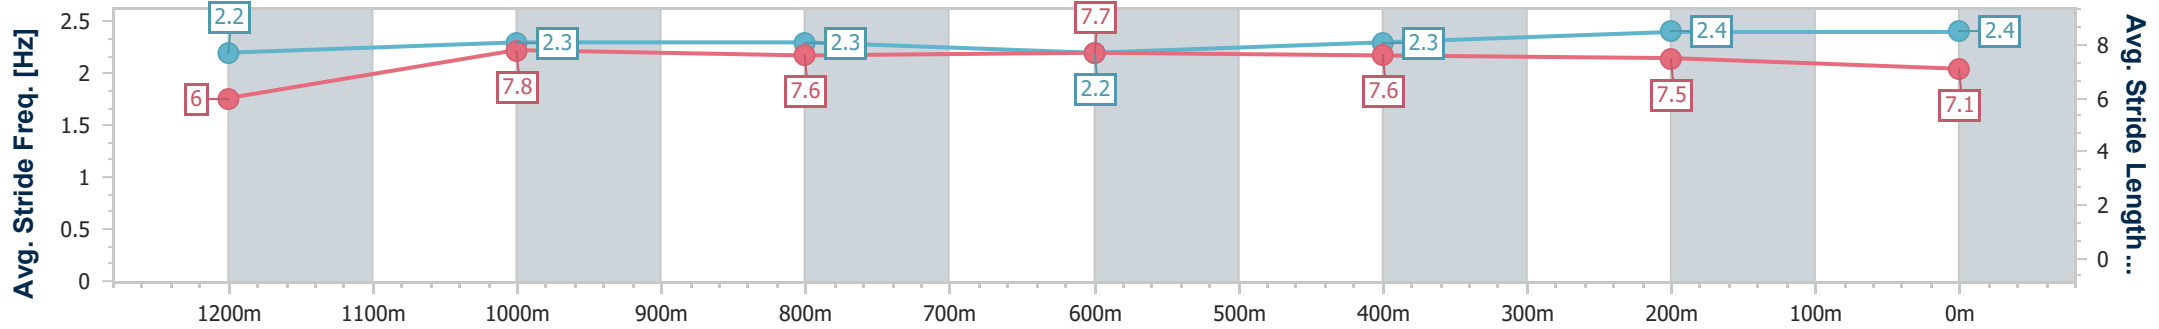

**Doomben QLD Professional**  
**Race 5: GIRLS DAY OUT 2 MARCH BENCHMARK 70 Handicap - 1350m**

28 February 2024 - 15:28

BRISBANE RACING CLUB

Track Rating: Good 3, Weather: Fine, Rail Position: +7m Entire

Section	Overall	1200m	1000m	800m	600m	400m	200m
Section Times	1:19.85 [3] (0:11.50)	1:08.35 [6] (0:11.22)	0:57.13 [6] (0:11.59)	0:45.54 [7] (0:11.66)	0:33.88 [9] (0:11.77)	0:22.11 [12] (0:11.03)	0:11.08 [12] (0:11.08)
Average Speed [km/h]	47.1	64.1	62.2	61.9	61.1	65.0	65.1
Top Speed [km/h]	64.3	65.4	64.2	63.2	62.8	68.8	68.9
Avg. Dist. to Rail [m]	2.2	0.8	0.5	0.8	0.4	0.7	1.9
Avg. Stride Freq. [Hz]	2.2	2.3	2.3	2.2	2.3	2.4	2.4
Avg. Stride Length [m]	6.0	7.8	7.6	7.7	7.6	7.5	7.1