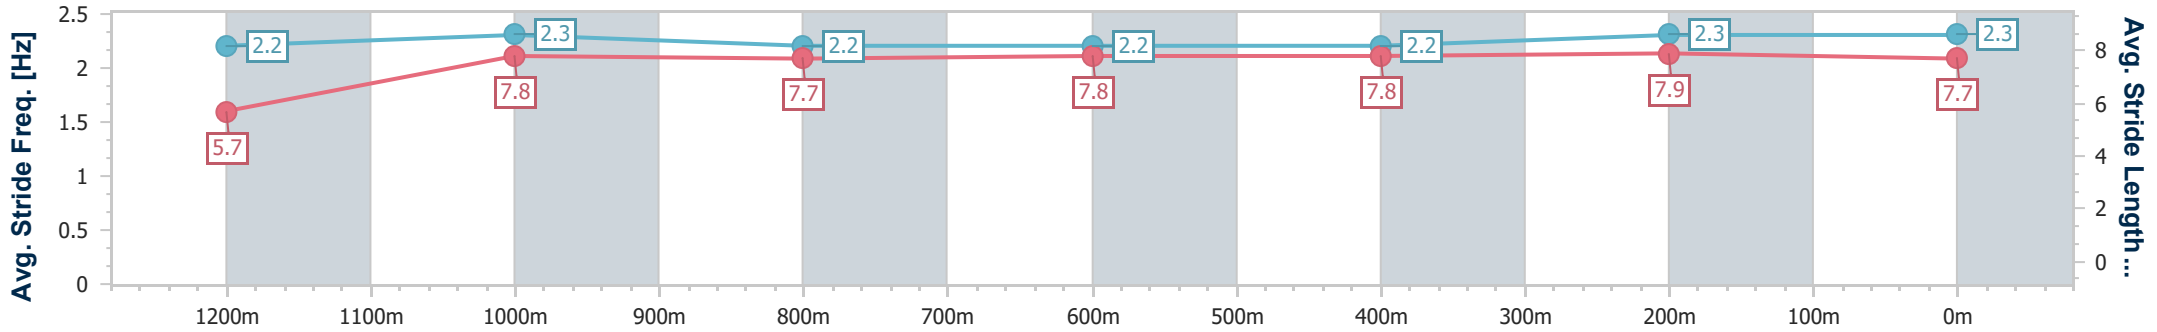

Horse/Jockey Name	Menari Magic
Final Rank	5
Fastest Section Time (Section)	0:10.99 (400m)
Top Speed [km/h] (Section)	67.5 (400m)
Race State	Finished

Doomben QLD Professional
Race 5: GIRLS DAY OUT 2 MARCH BENCHMARK 70 Handicap - 1350m
28 February 2024 - 15:28
Track Rating: Good 3, Weather: Fine, Rail Position: +7m Entire

BRISBANE
RACING CLUB

Section	Overall	1200m	1000m	800m	600m	400m	200m
Section Times	1:19.90 [5] (0:11.79)	1:08.11 [11] (0:11.17)	0:56.94 [10] (0:11.47)	0:45.47 [10] (0:11.57)	0:33.90 [10] (0:11.57)	0:22.33 [9] (0:10.99)	0:11.34 [7] (0:11.34)
Average Speed [km/h]	45.7	64.6	62.2	62.8	62.7	65.7	63.5
Top Speed [km/h]	65.0	66.0	63.5	63.5	63.4	67.5	65.6
Avg. Dist. to Rail [m]	8.3	1.1	2.6	1.5	2.0	1.9	2.3
Avg. Stride Freq. [Hz]	2.2	2.3	2.2	2.2	2.2	2.3	2.3
Avg. Stride Length [m]	5.7	7.8	7.7	7.8	7.8	7.9	7.7

- [ ] Ranking at each section and finish
- -.-.- No data available at this section
- NA No data available