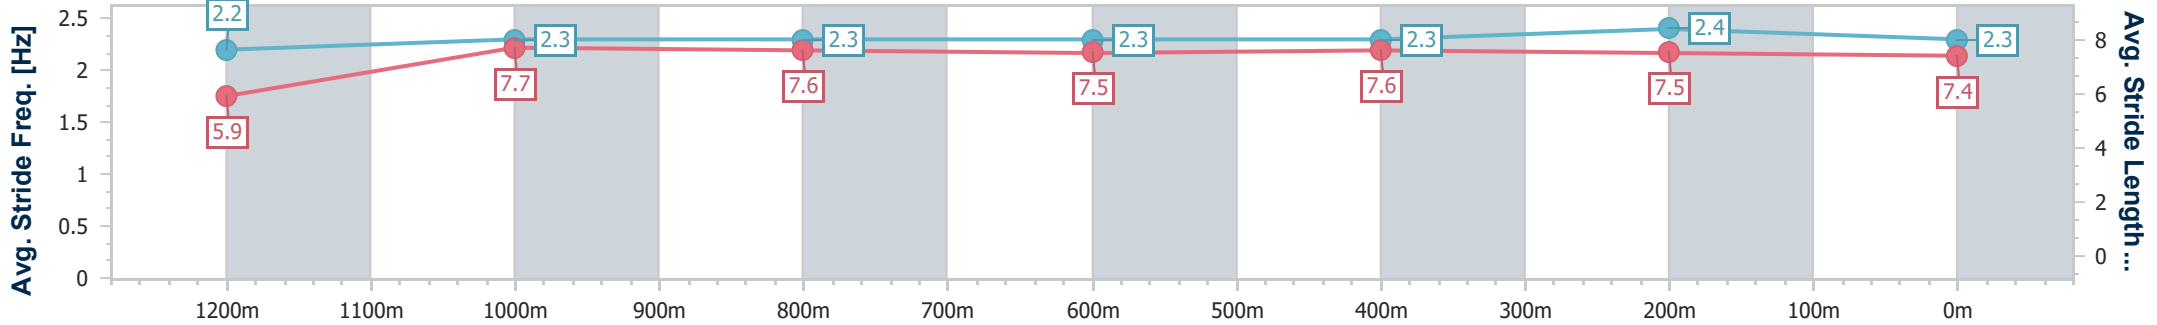

Doomben QLD Professional  
Race 5: GIRLS DAY OUT 2 MARCH BENCHMARK 70 Handicap - 1350m

28 February 2024 - 15:28

BRISBANE RACING CLUB

Track Rating: Good 3, Weather: Fine, Rail Position: +7m Entire

Section	Overall	1200m	1000m	800m	600m	400m	200m
Section Times	1:20.27 [9] (0:11.66)	1:08.61 [10] (0:11.42)	0:57.19 [11] (0:11.70)	0:45.49 [11] (0:11.59)	0:33.90 [12] (0:11.35)	0:22.55 [11] (0:11.00)	0:11.55 [10] (0:11.55)
Average Speed [km/h]	46.3	63.2	61.7	62.4	63.7	65.6	62.2
Top Speed [km/h]	60.8	63.9	63.3	64.1	66.1	67.2	64.5
Avg. Dist. to Rail [m]	6.6	2.0	1.0	1.1	0.7	3.4	4.9
Avg. Stride Freq. [Hz]	2.2	2.3	2.3	2.3	2.3	2.4	2.3
Avg. Stride Length [m]	5.9	7.7	7.6	7.5	7.6	7.5	7.4

- [ ] Ranking at each section and finish
- .-.- No data available at this section
- NA No data available

Horse/Jockey Name	Launch Pad
Final Rank	10
Fastest Section Time (Section)	0:10.82 (1200m)
Top Speed [km/h] (Section)	69.9 (1200m)
Race State	Finished