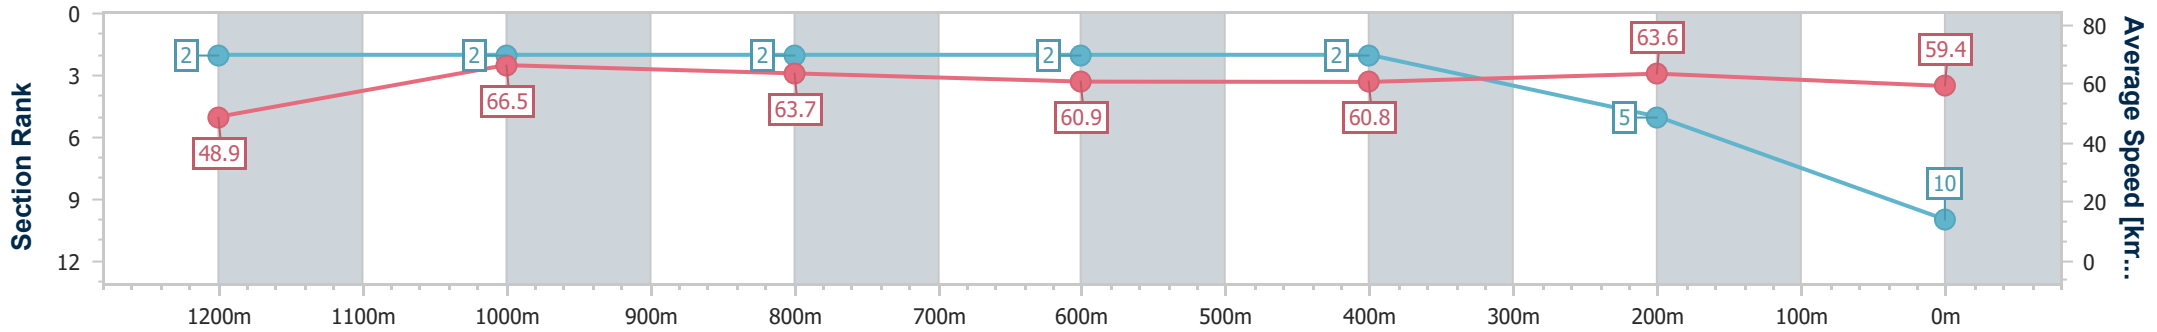

- [ ] Ranking at each section and finish
- .-.- No data available at this section
- NA No data available

Horse/Jockey Name	Launch Pad
Final Rank	10
Fastest Section Time (Section)	0:10.82 (1200m)
Top Speed [km/h] (Section)	69.9 (1200m)
Race State	Finished

Section	Overall	1200m	1000m	800m	600m	400m	200m
Section Times	1:20.40 [10] (0:11.06)	1:09.34 [2] (0:10.82)	0:58.52 [2] (0:11.35)	0:47.17 [2] (0:11.89)	0:35.28 [2] (0:11.87)	0:23.41 [2] (0:11.31)	0:12.10 [5] (0:12.10)
Average Speed [km/h]	48.9	66.5	63.7	60.9	60.8	63.6	59.4
Top Speed [km/h]	65.9	69.9	65.0	62.2	62.5	64.5	62.8
Avg. Dist. to Rail [m]	8.4	2.7	1.4	1.5	0.5	0.3	0.7
Avg. Stride Freq. [Hz]	2.3	2.3	2.3	2.2	2.2	2.3	2.2
Avg. Stride Length [m]	5.9	7.8	7.7	7.6	7.5	7.6	7.4