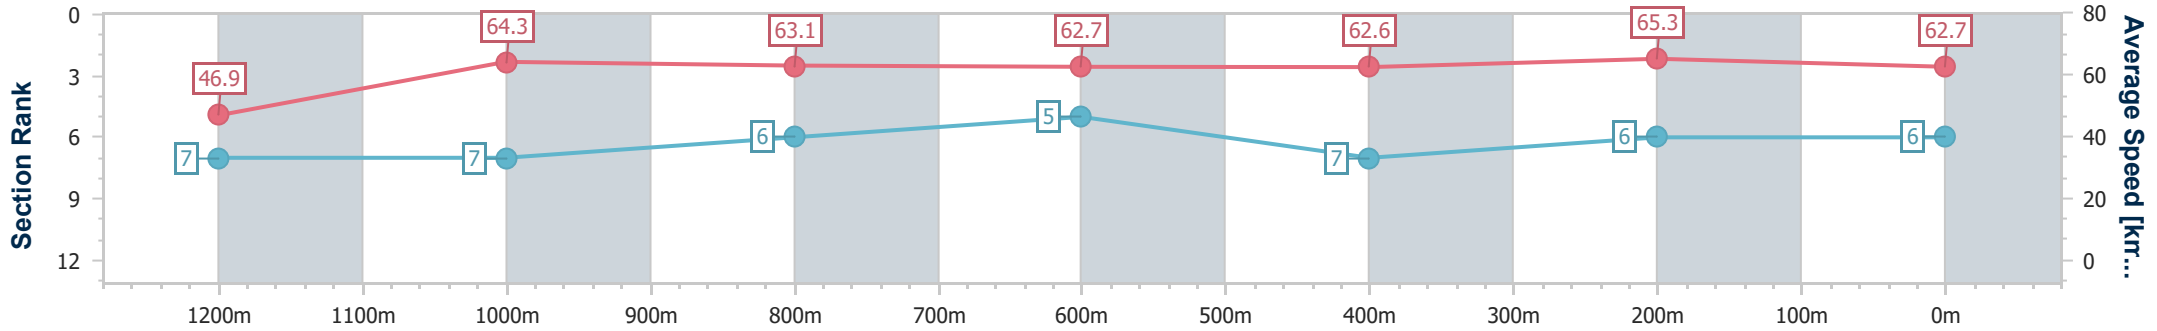

Horse/Jockey Name	Twyford
Final Rank	6
Fastest Section Time (Section)	0:11.08 (400m)
Top Speed [km/h] (Section)	66.1 (400m)
Race State	Finished

Doomben QLD Professional
Race 5: GIRLS DAY OUT 2 MARCH BENCHMARK 70 Handicap - 1350m
28 February 2024 - 15:28
Track Rating: Good 3, Weather: Fine, Rail Position: +7m Entire

BRISBANE
RACING CLUB

Section	Overall	1200m	1000m	800m	600m	400m	200m
Section Times	1:19.94 [6] (0:11.50)	1:08.44 [7] (0:11.23)	0:57.21 [7] (0:11.50)	0:45.71 [6] (0:11.55)	0:34.16 [5] (0:11.59)	0:22.57 [7] (0:11.08)	0:11.49 [6] (0:11.49)
Average Speed [km/h]	46.9	64.3	63.1	62.7	62.6	65.3	62.7
Top Speed [km/h]	64.2	65.4	63.9	63.6	63.7	66.1	64.7
Avg. Dist. to Rail [m]	5.0	3.6	2.6	1.9	1.2	3.0	5.0
Avg. Stride Freq. [Hz]	2.2	2.3	2.3	2.3	2.3	2.3	2.3
Avg. Stride Length [m]	6.0	7.7	7.7	7.8	7.7	8.0	7.5

- [ ] Ranking at each section and finish
- -.-.- No data available at this section
- NA No data available