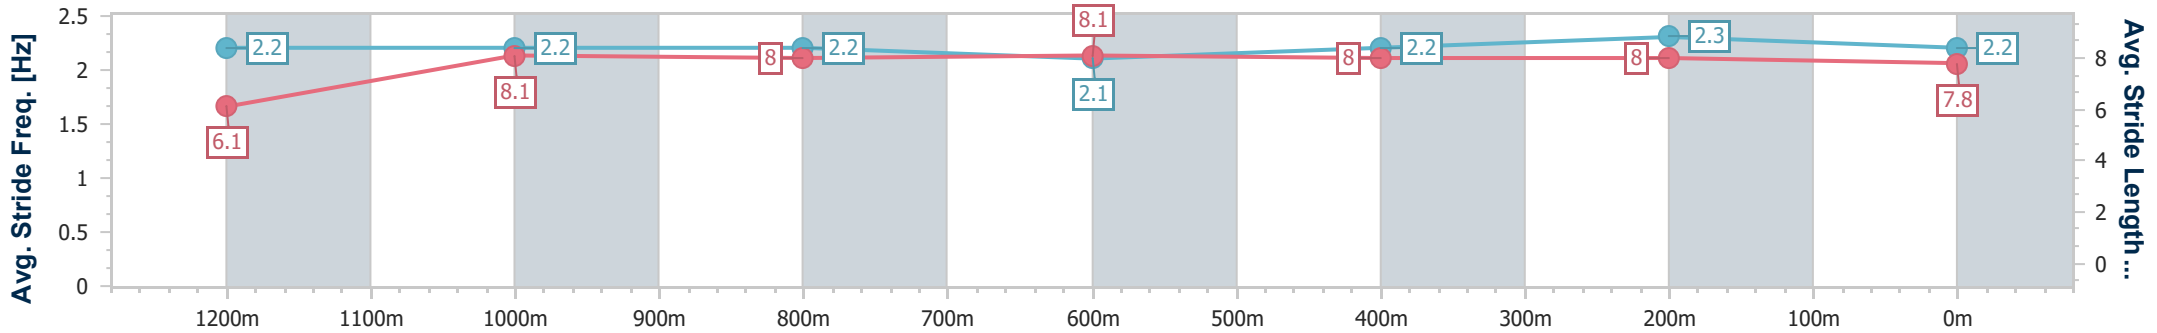

Horse/Jockey Name	Whistling Spirit
Final Rank	4
Fastest Section Time (Section)	0:11.03 (1200m)
Top Speed [km/h] (Section)	66.4 (1200m)
Race State	Finished

Doomben QLD Professional
Race 5: GIRLS DAY OUT 2 MARCH BENCHMARK 70 Handicap - 1350m
28 February 2024 - 15:28
Track Rating: Good 3, Weather: Fine, Rail Position: +7m Entire

BRISBANE
RACING CLUB

Section	Overall	1200m	1000m	800m	600m	400m	200m
Section Times	1:19.85 [4] (0:11.31)	1:08.54 [4] (0:11.03)	0:57.51 [4] (0:11.54)	0:45.97 [4] (0:11.62)	0:34.35 [4] (0:11.63)	0:22.72 [4] (0:11.12)	0:11.60 [3] (0:11.60)
Average Speed [km/h]	47.9	65.3	62.7	62.3	62.5	64.9	62.2
Top Speed [km/h]	65.7	66.4	64.5	63.5	63.7	66.1	64.3
Avg. Dist. to Rail [m]	9.7	4.4	2.0	1.2	1.8	2.4	2.2
Avg. Stride Freq. [Hz]	2.2	2.2	2.2	2.1	2.2	2.3	2.2
Avg. Stride Length [m]	6.1	8.1	8.0	8.1	8.0	8.0	7.8

- [ ] Ranking at each section and finish
- -.-.- No data available at this section
- NA No data available