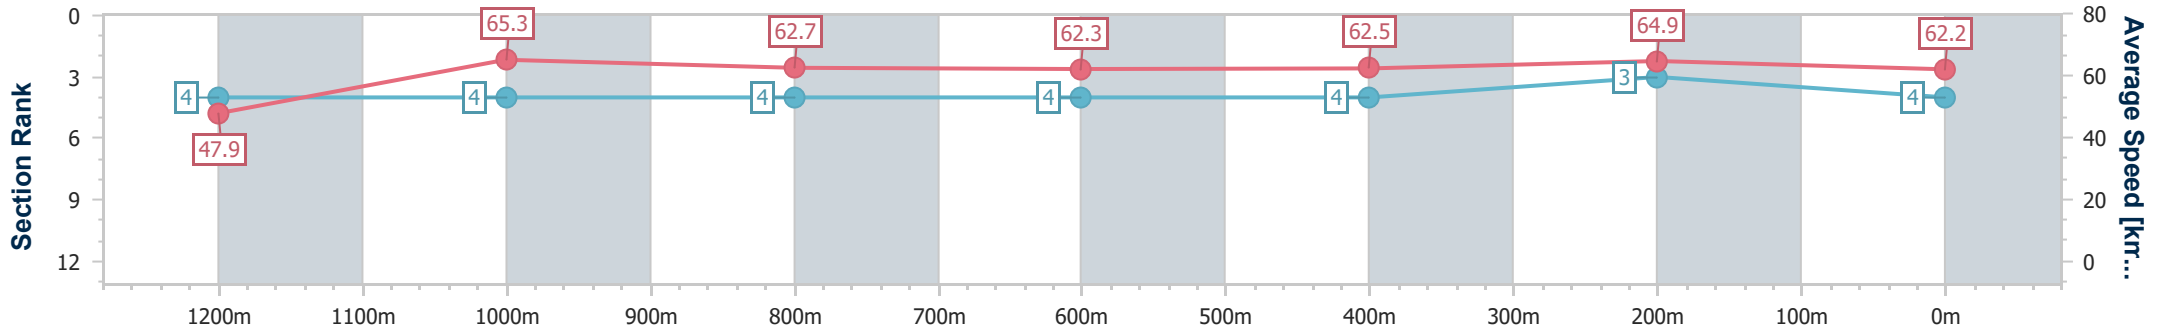

Horse/Jockey Name	Whistling Spirit
Final Rank	4
Fastest Section Time (Section)	0:11.03 (1200m)
Top Speed [km/h] (Section)	66.4 (1200m)
Race State	Finished

Doomben QLD Professional
Race 5: GIRLS DAY OUT 2 MARCH BENCHMARK 70 Handicap - 1350m
28 February 2024 - 15:28
Track Rating: Good 3, Weather: Fine, Rail Position: +7m Entire

BRISBANE
RACING CLUB

Section	Overall	1200m	1000m	800m	600m	400m	200m
Section Times	1:19.85 [4] (0:11.31)	1:08.54 [4] (0:11.03)	0:57.51 [4] (0:11.54)	0:45.97 [4] (0:11.62)	0:34.35 [4] (0:11.63)	0:22.72 [4] (0:11.12)	0:11.60 [3] (0:11.60)
Average Speed [km/h]	47.9	65.3	62.7	62.3	62.5	64.9	62.2
Top Speed [km/h]	65.7	66.4	64.5	63.5	63.7	66.1	64.3
Avg. Dist. to Rail [m]	9.7	4.4	2.0	1.2	1.8	2.4	2.2
Avg. Stride Freq. [Hz]	2.2	2.2	2.2	2.1	2.2	2.3	2.2
Avg. Stride Length [m]	6.1	8.1	8.0	8.1	8.0	8.0	7.8

- [ ] Ranking at each section and finish
- -.-.- No data available at this section
- NA No data available