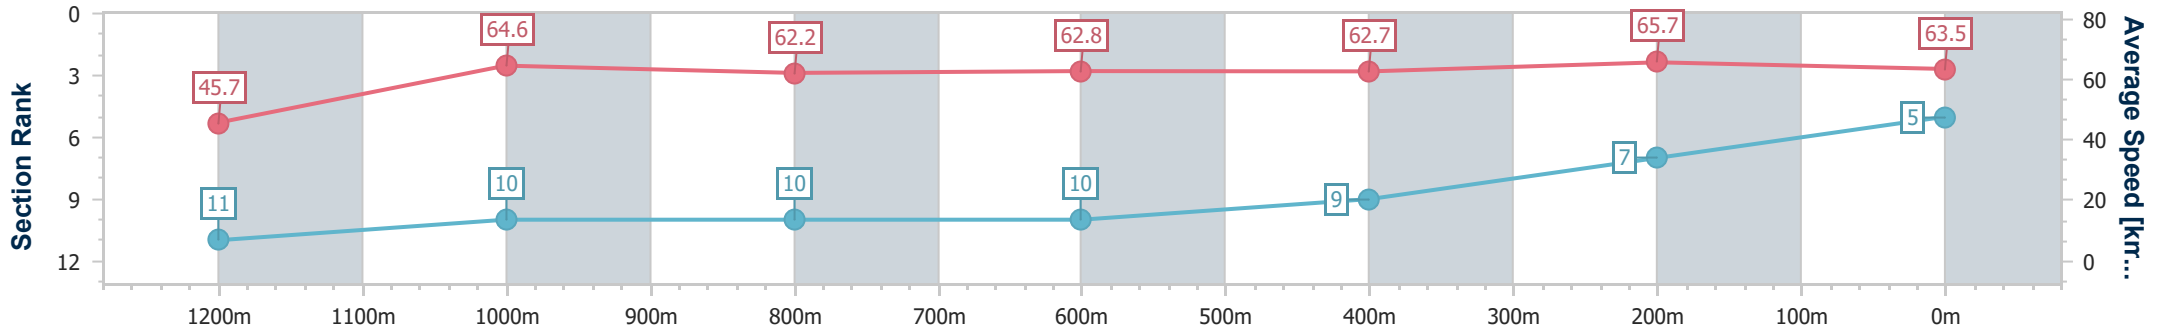

Horse/Jockey Name	Menari Magic
Final Rank	5
Fastest Section Time (Section)	0:10.99 (400m)
Top Speed [km/h] (Section)	67.5 (400m)
Race State	Finished

Doomben QLD Professional
Race 5: GIRLS DAY OUT 2 MARCH BENCHMARK 70 Handicap - 1350m
28 February 2024 - 15:28
Track Rating: Good 3, Weather: Fine, Rail Position: +7m Entire

BRISBANE
RACING CLUB

Section	Overall	1200m	1000m	800m	600m	400m	200m
Section Times	1:19.90 [5] (0:11.79)	1:08.11 [11] (0:11.17)	0:56.94 [10] (0:11.47)	0:45.47 [10] (0:11.57)	0:33.90 [10] (0:11.57)	0:22.33 [9] (0:10.99)	0:11.34 [7] (0:11.34)
Average Speed [km/h]	45.7	64.6	62.2	62.8	62.7	65.7	63.5
Top Speed [km/h]	65.0	66.0	63.5	63.5	63.4	67.5	65.6
Avg. Dist. to Rail [m]	8.3	1.1	2.6	1.5	2.0	1.9	2.3
Avg. Stride Freq. [Hz]	2.2	2.3	2.2	2.2	2.2	2.3	2.3
Avg. Stride Length [m]	5.7	7.8	7.7	7.8	7.8	7.9	7.7

- [ ] Ranking at each section and finish
- -.-.- No data available at this section
- NA No data available