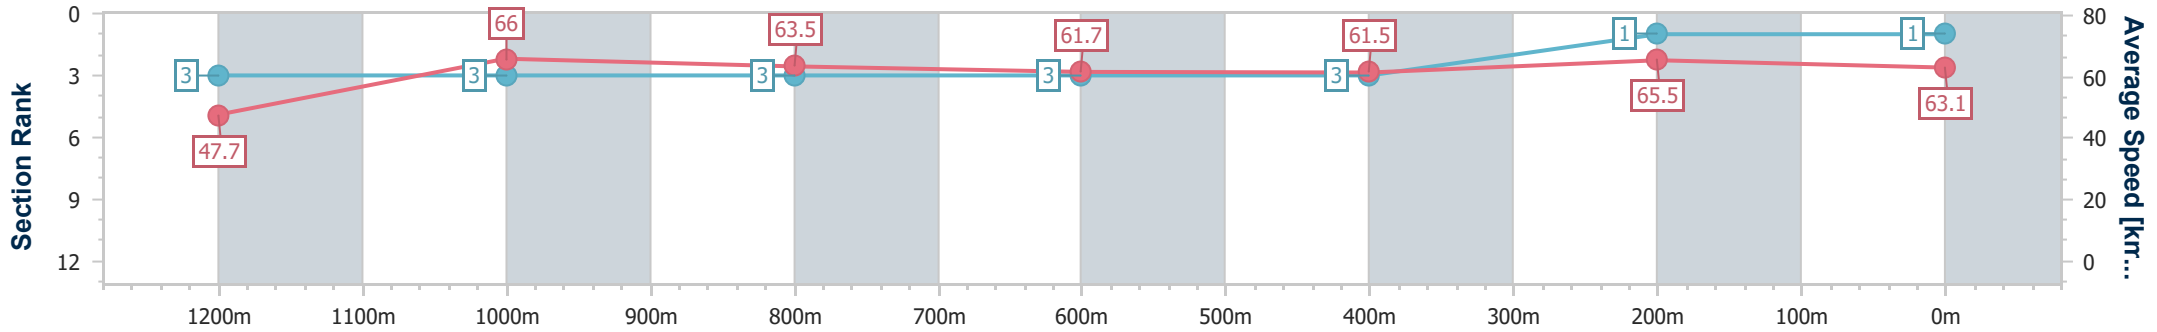

28 February 2024 - 15:28

BRISBANE  
RACING CLUB

Track Rating: Good 3, Weather: Fine, Rail Position: +7m Entire

Section	Overall	1200m	1000m	800m	600m	400m	200m
Section Times	1:19.53 [1] (0:11.28)	1:08.25 [3] (0:10.89)	0:57.36 [3] (0:11.40)	0:45.96 [3] (0:11.71)	0:34.25 [3] (0:11.80)	0:22.45 [3] (0:11.01)	0:11.44 [1] (0:11.44)
Average Speed [km/h]	47.7	66.0	63.5	61.7	61.5	65.5	63.1
Top Speed [km/h]	64.4	66.9	65.0	64.0	64.6	66.2	66.1
Avg. Dist. to Rail [m]	4.4	3.2	1.2	1.2	1.3	1.6	1.1
Avg. Stride Freq. [Hz]	2.3	2.4	2.3	2.3	2.3	2.4	2.4
Avg. Stride Length [m]	5.8	7.6	7.7	7.6	7.5	7.5	7.4