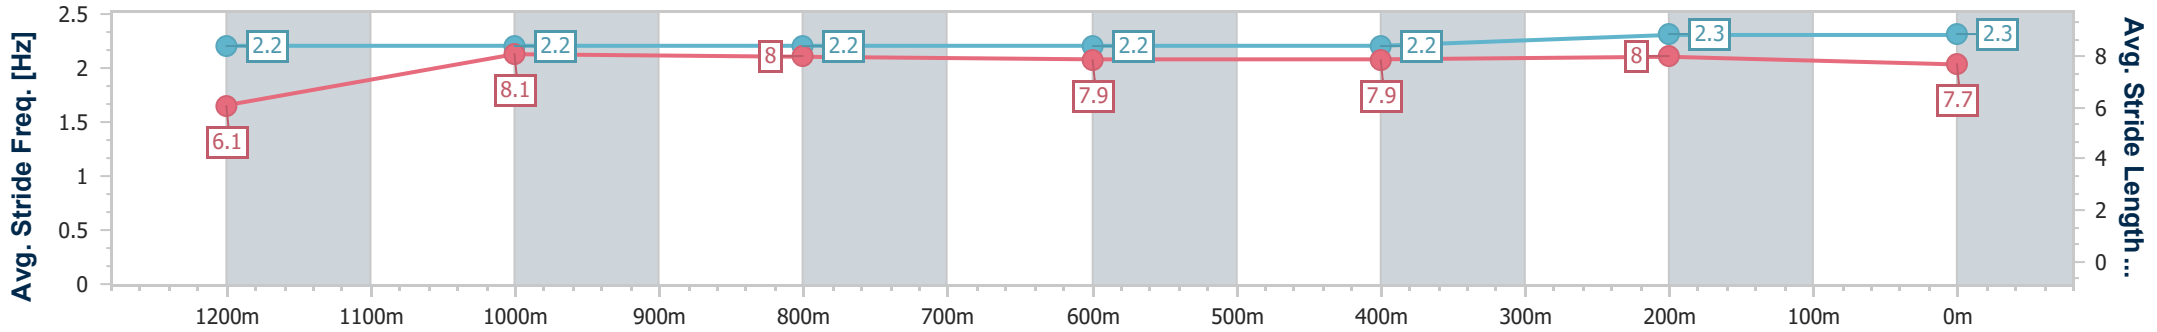

**Doomben QLD Professional**  
**Race 5: GIRLS DAY OUT 2 MARCH BENCHMARK 70 Handicap - 1350m**

28 February 2024 - 15:28

BRISBANE RACING CLUB

Track Rating: Good 3, Weather: Fine, Rail Position: +7m Entire

Section	Overall	1200m	1000m	800m	600m	400m	200m
Section Times	1:19.84 [2] (0:11.35)	1:08.49 [5] (0:11.25)	0:57.24 [5] (0:11.61)	0:45.63 [5] (0:11.59)	0:34.04 [6] (0:11.49)	0:22.55 [5] (0:11.00)	0:11.55 [4] (0:11.55)
Average Speed [km/h]	47.6	63.9	62.3	62.7	62.8	65.4	62.3
Top Speed [km/h]	63.3	65.3	63.5	64.1	63.9	67.0	65.1
Avg. Dist. to Rail [m]	5.5	2.8	1.6	1.7	0.9	1.3	1.1
Avg. Stride Freq. [Hz]	2.2	2.2	2.2	2.2	2.2	2.3	2.3
Avg. Stride Length [m]	6.1	8.1	8.0	7.9	7.9	8.0	7.7