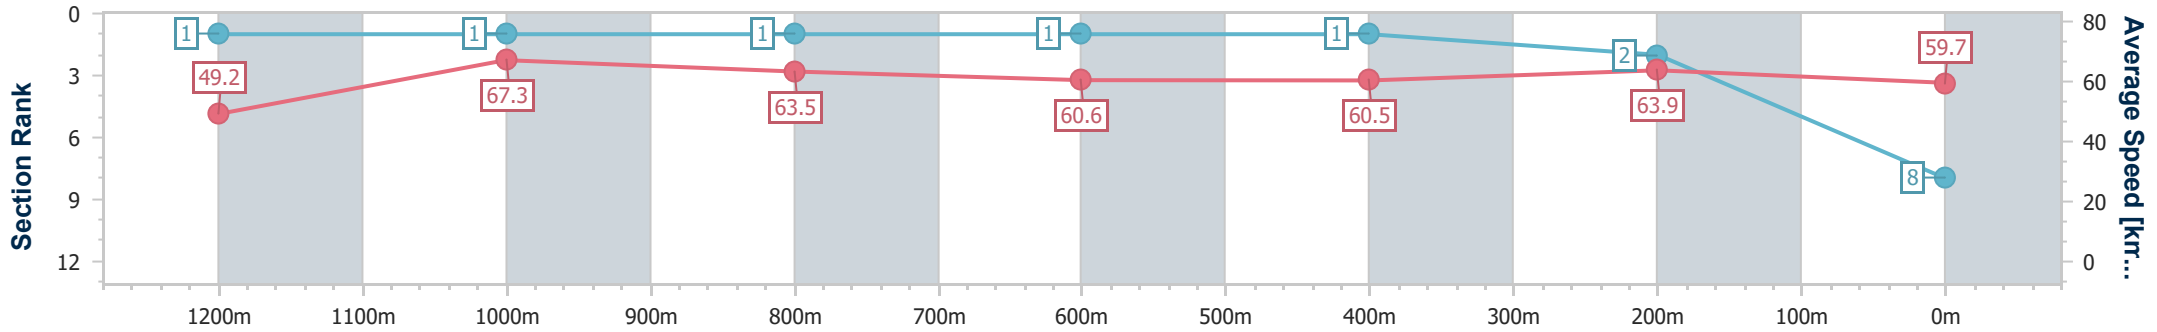

Horse/Jockey Name	Rose Of Shiraz
Final Rank	8
Fastest Section Time (Section)	0:10.70 (1200m)
Top Speed [km/h] (Section)	68.9 (1200m)
Race State	Finished

Doomben QLD Professional
Race 5: GIRLS DAY OUT 2 MARCH BENCHMARK 70 Handicap - 1350m
28 February 2024 - 15:28
Track Rating: Good 3, Weather: Fine, Rail Position: +7m Entire

BRISBANE
RACING CLUB

Section	Overall	1200m	1000m	800m	600m	400m	200m
Section Times	1:20.11 [8] (0:11.00)	1:09.11 [1] (0:10.70)	0:58.41 [1] (0:11.39)	0:47.02 [1] (0:11.89)	0:35.13 [1] (0:11.87)	0:23.26 [1] (0:11.24)	0:12.02 [2] (0:12.02)
Average Speed [km/h]	49.2	67.3	63.5	60.6	60.5	63.9	59.7
Top Speed [km/h]	67.8	68.9	65.8	63.0	62.4	64.6	62.3
Avg. Dist. to Rail [m]	11.3	4.3	1.5	0.9	0.9	0.8	0.3
Avg. Stride Freq. [Hz]	2.3	2.5	2.4	2.3	2.3	2.4	2.4
Avg. Stride Length [m]	5.8	7.5	7.5	7.4	7.4	7.3	7.1

- [ ] Ranking at each section and finish
- -.-.- No data available at this section
- NA No data available