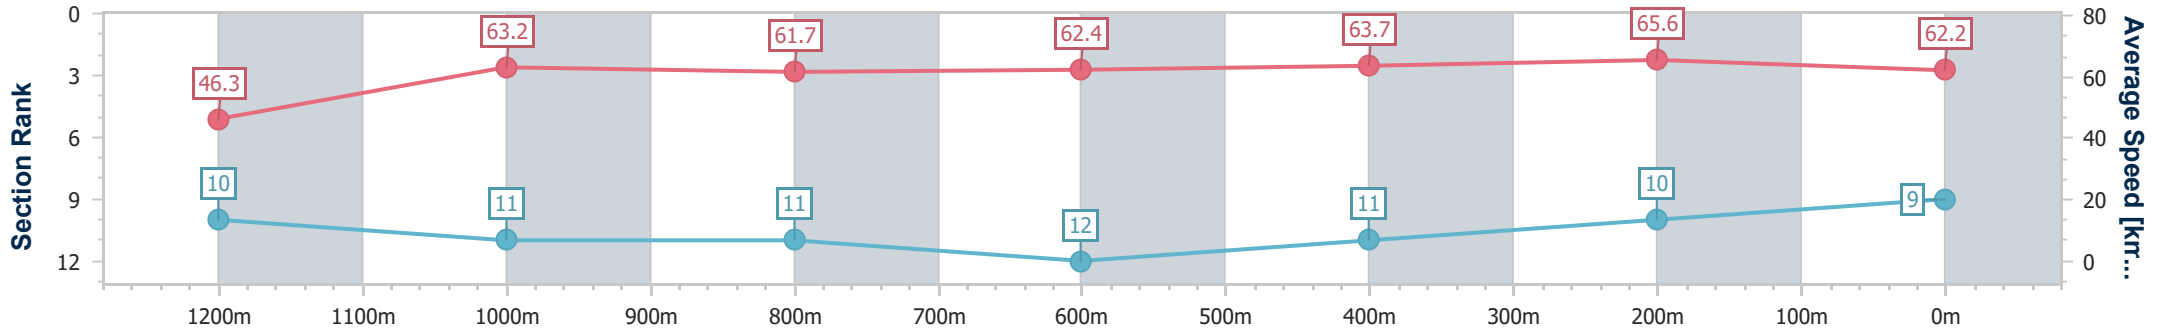

Doomben QLD Professional  
Race 5: GIRLS DAY OUT 2 MARCH BENCHMARK 70 Handicap - 1350m

28 February 2024 - 15:28

BRISBANE RACING CLUB

Track Rating: Good 3, Weather: Fine, Rail Position: +7m Entire

Section	Overall	1200m	1000m	800m	600m	400m	200m
Section Times	1:20.27 [9] (0:11.66)	1:08.61 [10] (0:11.42)	0:57.19 [11] (0:11.70)	0:45.49 [11] (0:11.59)	0:33.90 [12] (0:11.35)	0:22.55 [11] (0:11.00)	0:11.55 [10] (0:11.55)
Average Speed [km/h]	46.3	63.2	61.7	62.4	63.7	65.6	62.2
Top Speed [km/h]	60.8	63.9	63.3	64.1	66.1	67.2	64.5
Avg. Dist. to Rail [m]	6.6	2.0	1.0	1.1	0.7	3.4	4.9
Avg. Stride Freq. [Hz]	2.2	2.3	2.3	2.3	2.3	2.4	2.3
Avg. Stride Length [m]	5.9	7.7	7.6	7.5	7.6	7.5	7.4

- [ ] Ranking at each section and finish
- .-.- No data available at this section
- NA No data available

Horse/Jockey Name	Launch Pad
Final Rank	10
Fastest Section Time (Section)	0:10.82 (1200m)
Top Speed [km/h] (Section)	69.9 (1200m)
Race State	Finished