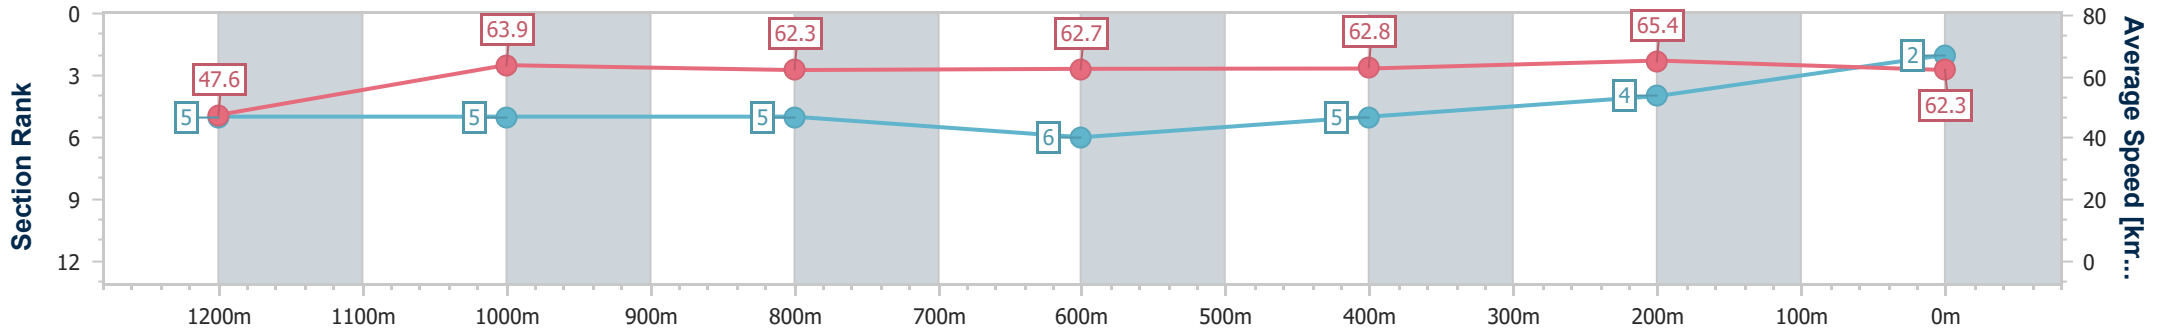

Section	Overall	1200m	1000m	800m	600m	400m	200m
Section Times	1:19.84 [2] (0:11.35)	1:08.49 [5] (0:11.25)	0:57.24 [5] (0:11.61)	0:45.63 [5] (0:11.59)	0:34.04 [6] (0:11.49)	0:22.55 [5] (0:11.00)	0:11.55 [4] (0:11.55)
Average Speed [km/h]	47.6	63.9	62.3	62.7	62.8	65.4	62.3
Top Speed [km/h]	63.3	65.3	63.5	64.1	63.9	67.0	65.1
Avg. Dist. to Rail [m]	5.5	2.8	1.6	1.7	0.9	1.3	1.1
Avg. Stride Freq. [Hz]	2.2	2.2	2.2	2.2	2.2	2.3	2.3
Avg. Stride Length [m]	6.1	8.1	8.0	7.9	7.9	8.0	7.7