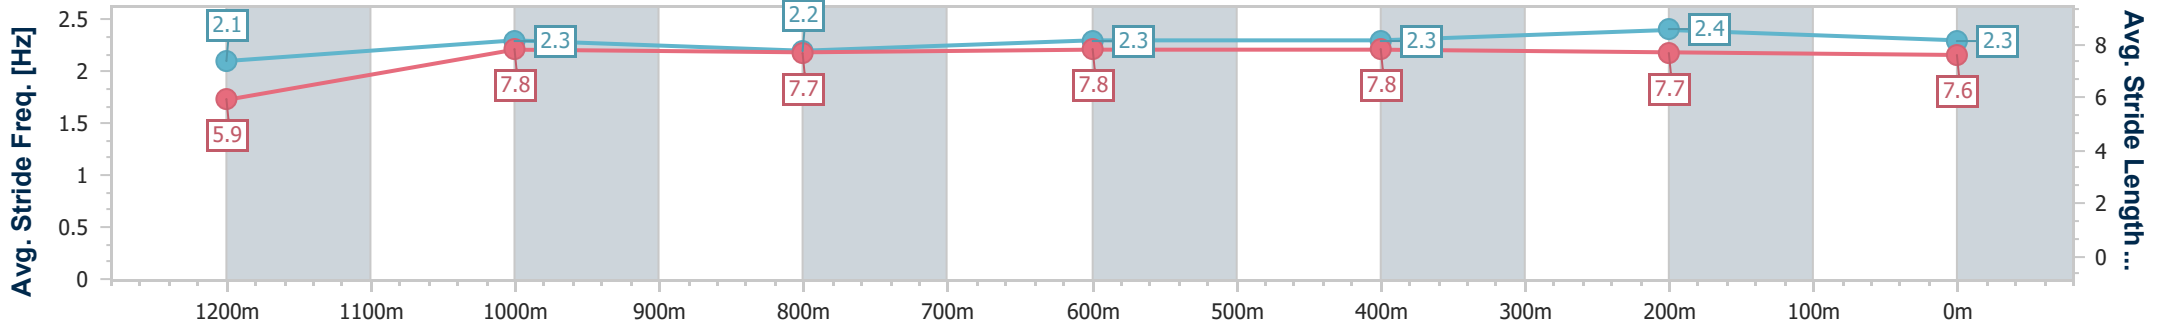

Section	Overall	1200m	1000m	800m	600m	400m	200m
Section Times	1:20.09 [7] (0:12.13)	1:07.96 [12] (0:11.21)	0:56.75 [12] (0:11.59)	0:45.16 [12] (0:11.41)	0:33.75 [11] (0:11.30)	0:22.45 [10] (0:11.00)	0:11.45 [9] (0:11.45)
Average Speed [km/h]	44.6	64.2	62.3	63.0	63.7	65.3	62.8
Top Speed [km/h]	62.5	65.5	63.7	64.1	64.2	67.7	66.8
Avg. Dist. to Rail [m]	6.2	0.9	0.3	0.3	0.4	0.4	0.5
Avg. Stride Freq. [Hz]	2.1	2.3	2.2	2.3	2.3	2.4	2.3
Avg. Stride Length [m]	5.9	7.8	7.7	7.8	7.8	7.7	7.6