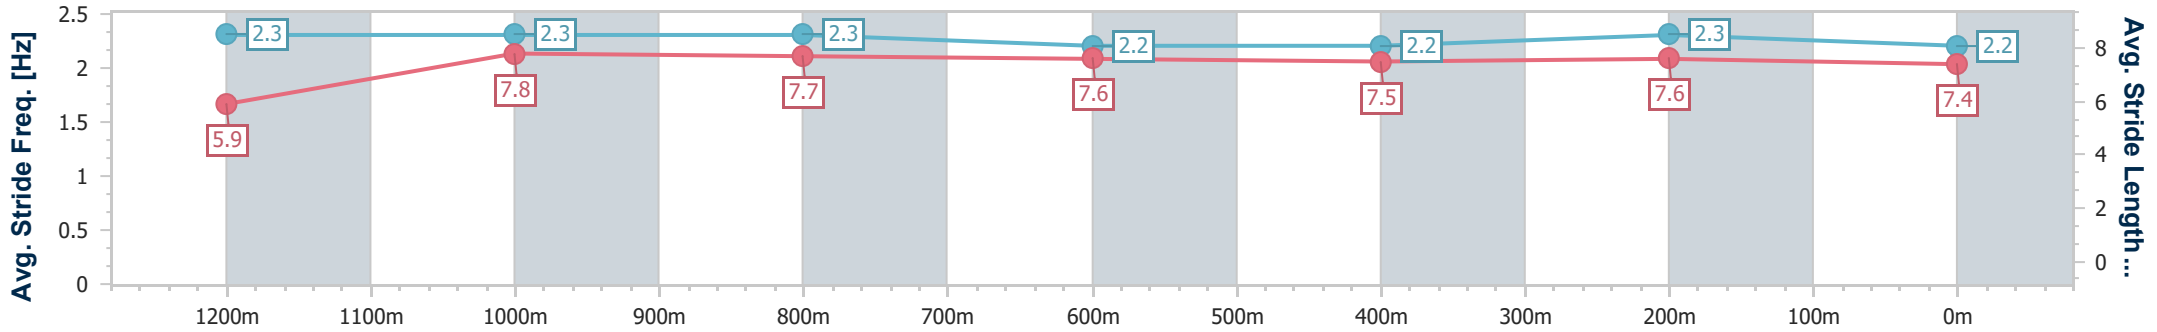

- [ ] Ranking at each section and finish
- .-.- No data available at this section
- NA No data available

Horse/Jockey Name	Launch Pad
Final Rank	10
Fastest Section Time (Section)	0:10.82 (1200m)
Top Speed [km/h] (Section)	69.9 (1200m)
Race State	Finished

Section	Overall	1200m	1000m	800m	600m	400m	200m
Section Times	1:20.40 [10] (0:11.06)	1:09.34 [2] (0:10.82)	0:58.52 [2] (0:11.35)	0:47.17 [2] (0:11.89)	0:35.28 [2] (0:11.87)	0:23.41 [2] (0:11.31)	0:12.10 [5] (0:12.10)
Average Speed [km/h]	48.9	66.5	63.7	60.9	60.8	63.6	59.4
Top Speed [km/h]	65.9	69.9	65.0	62.2	62.5	64.5	62.8
Avg. Dist. to Rail [m]	8.4	2.7	1.4	1.5	0.5	0.3	0.7
Avg. Stride Freq. [Hz]	2.3	2.3	2.3	2.2	2.2	2.3	2.2
Avg. Stride Length [m]	5.9	7.8	7.7	7.6	7.5	7.6	7.4