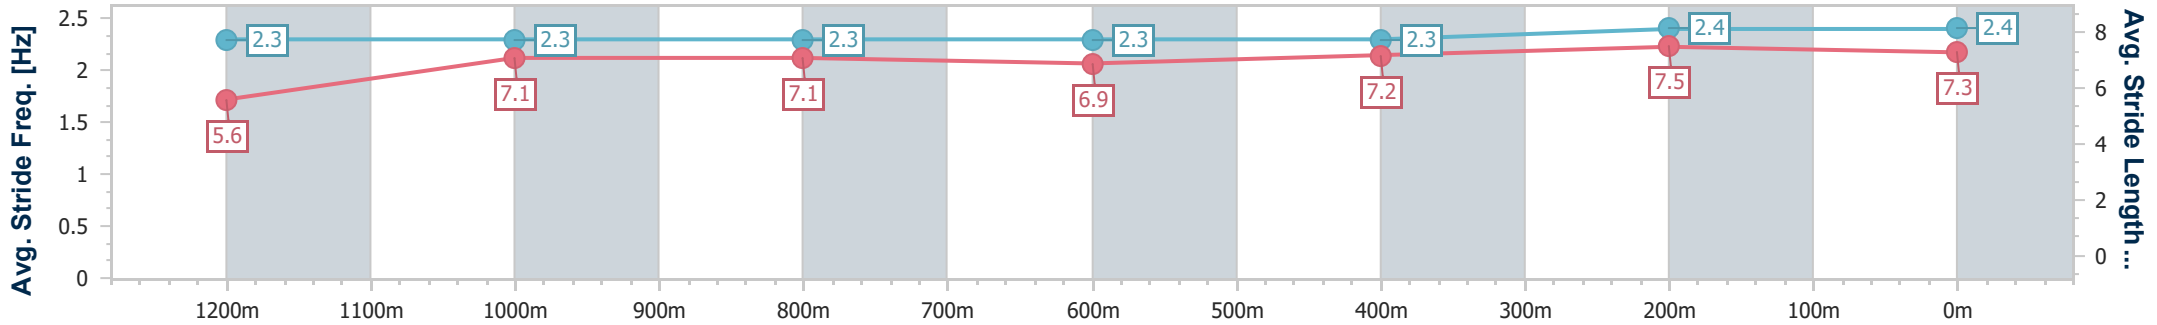

Horse/Jockey Name	Valley's Sister
Final Rank	7
Fastest Section Time (Section)	0:11.02 (400m)
Top Speed [km/h] (Section)	66.2 (400m)
Race State	Finished

Doomben QLD Professional
Race 6: MAGIC MILLIONS 11-12 MARCH BENCHMARK 70
Handicap - 1350m
28 February 2024 - 16:03
Track Rating: Good 3, Weather: Fine, Rail Position: +7m Entire

BRISBANE
RACING CLUB

Section	Overall	1200m	1000m	800m	600m	400m	200m
Section Times	1:21.23 [7] (0:11.58)	1:09.65 [5] (0:11.58)	0:58.07 [5] (0:11.98)	0:46.09 [3] (0:12.04)	0:34.05 [4] (0:11.53)	0:22.52 [4] (0:11.02)	0:11.50 [5] (0:11.50)
Average Speed [km/h]	46.7	62.3	60.0	59.6	62.1	65.3	62.6
Top Speed [km/h]	61.8	63.0	61.3	61.3	64.4	66.2	64.9
Avg. Dist. to Rail [m]	2.6	0.3	0.2	0.4	0.8	1.6	1.8
Avg. Stride Freq. [Hz]	2.3	2.3	2.3	2.3	2.3	2.4	2.4
Avg. Stride Length [m]	5.6	7.1	7.1	6.9	7.2	7.5	7.3

- [ ] Ranking at each section and finish
- -.-.- No data available at this section
- NA No data available