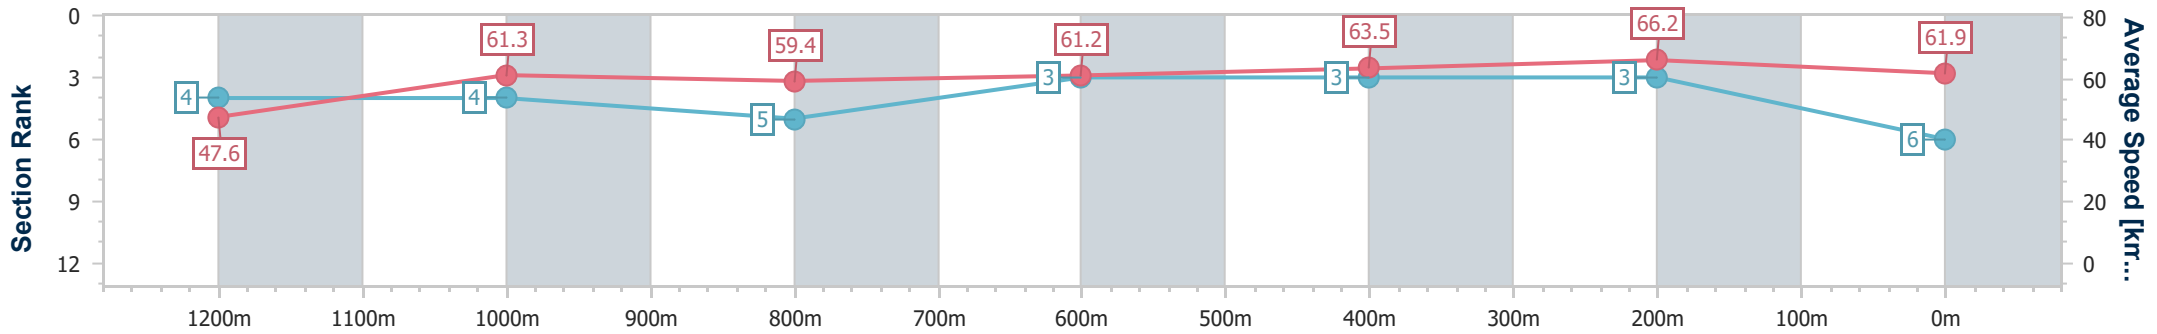

Horse/Jockey Name	Tip Of The Spear
Final Rank	6
Fastest Section Time (Section)	0:10.96 (400m)
Top Speed [km/h] (Section)	66.8 (400m)
Race State	Finished

Doomben QLD Professional
Race 6: MAGIC MILLIONS 11-12 MARCH BENCHMARK 70
Handicap - 1350m
28 February 2024 - 16:03
Track Rating: Good 3, Weather: Fine, Rail Position: +7m Entire

BRISBANE
RACING CLUB

Section	Overall	1200m	1000m	800m	600m	400m	200m
Section Times	1:21.15 [6] (0:11.36)	1:09.79 [4] (0:11.77)	0:58.02 [4] (0:12.14)	0:45.88 [5] (0:11.88)	0:34.00 [3] (0:11.43)	0:22.57 [3] (0:10.96)	0:11.61 [3] (0:11.61)
Average Speed [km/h]	47.6	61.3	59.4	61.2	63.5	66.2	61.9
Top Speed [km/h]	62.7	62.1	60.7	64.4	65.3	66.8	64.6
Avg. Dist. to Rail [m]	6.2	2.3	2.0	1.7	1.9	2.2	2.0
Avg. Stride Freq. [Hz]	2.2	2.3	2.2	2.3	2.3	2.3	2.2
Avg. Stride Length [m]	6.1	7.5	7.4	7.5	7.7	8.0	7.7

- [ ] Ranking at each section and finish
- -.-.- No data available at this section
- NA No data available