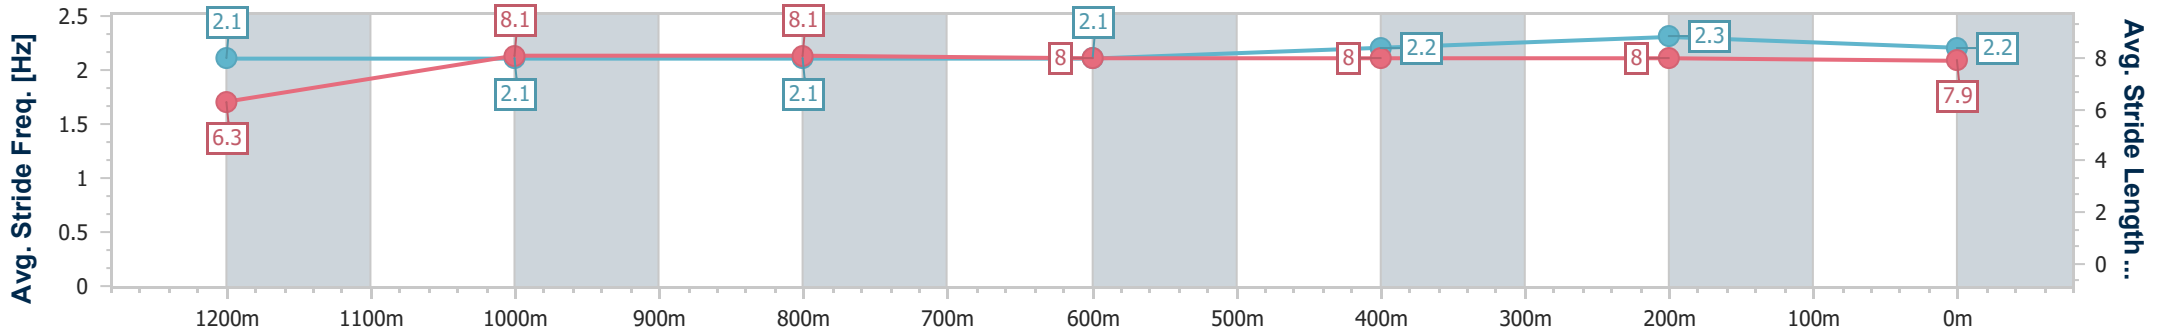

- [] Ranking at each section and finish
- .-.- No data available at this section
- NA No data available

Horse/Jockey Name	This'llbetheone
Final Rank	5
Fastest Section Time (Section)	0:11.00 (400m)
Top Speed [km/h] (Section)	66.3 (400m)
Race State	Finished

- [] Ranking at each section and finish
- .-.- No data available at this section
- NA No data available

Horse/Jockey Name	Tip Of The Spear
Final Rank	6
Fastest Section Time (Section)	0:10.96 (400m)
Top Speed [km/h] (Section)	66.8 (400m)
Race State	Finished