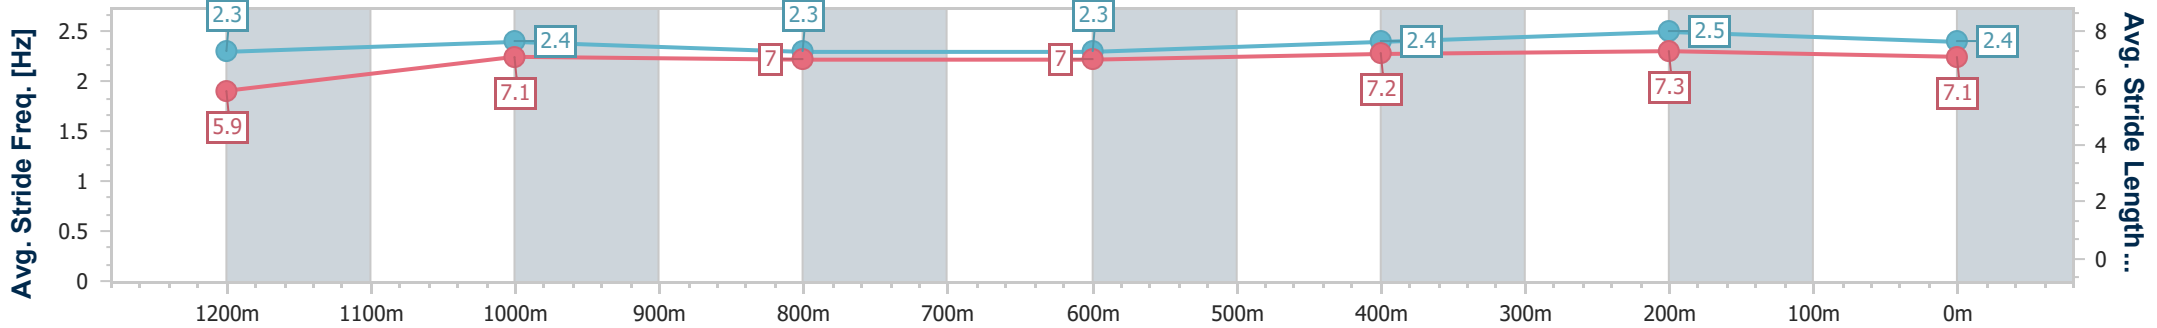

Horse/Jockey Name	Bandit
Final Rank	2
Fastest Section Time (Section)	0:10.89 (400m)
Top Speed [km/h] (Section)	66.6 (400m)
Race State	Finished

Doomben QLD Professional
Race 6: MAGIC MILLIONS 11-12 MARCH BENCHMARK 70
Handicap - 1350m
28 February 2024 - 16:03
Track Rating: Good 3, Weather: Fine, Rail Position: +7m Entire

BRISBANE
RACING CLUB

Section	Overall	1200m	1000m	800m	600m	400m	200m
Section Times	1:20.89 [2] (0:11.10)	1:09.79 [1] (0:11.48)	0:58.31 [1] (0:12.16)	0:46.15 [1] (0:12.17)	0:33.98 [1] (0:11.54)	0:22.44 [1] (0:10.89)	0:11.55 [1] (0:11.55)
Average Speed [km/h]	48.8	62.7	59.0	59.0	62.3	65.5	62.4
Top Speed [km/h]	63.5	63.5	61.9	61.6	65.6	66.6	64.7
Avg. Dist. to Rail [m]	5.0	0.4	0.5	0.7	1.0	2.6	2.3
Avg. Stride Freq. [Hz]	2.3	2.4	2.3	2.3	2.4	2.5	2.4
Avg. Stride Length [m]	5.9	7.1	7.0	7.0	7.2	7.3	7.1

- [ ] Ranking at each section and finish
- -.-.- No data available at this section
- NA No data available