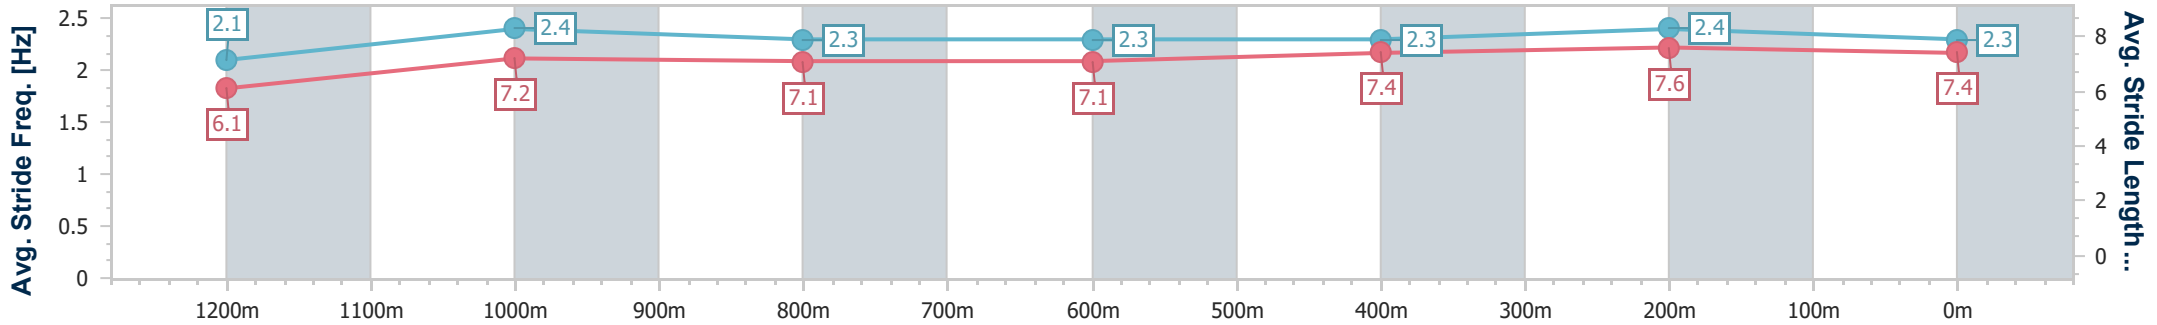

Horse/Jockey Name	Time To Testify
Final Rank	8
Fastest Section Time (Section)	0:10.93 (400m)
Top Speed [km/h] (Section)	67.6 (400m)
Race State	Finished

Doomben QLD Professional
Race 6: MAGIC MILLIONS 11-12 MARCH BENCHMARK 70
Handicap - 1350m
28 February 2024 - 16:03
Track Rating: Good 3, Weather: Fine, Rail Position: +7m Entire

BRISBANE
RACING CLUB

Section	Overall	1200m	1000m	800m	600m	400m	200m
Section Times	1:21.31 [8] (0:11.35)	1:09.96 [3] (0:11.73)	0:58.23 [3] (0:12.08)	0:46.15 [4] (0:12.11)	0:34.04 [5] (0:11.55)	0:22.49 [5] (0:10.93)	0:11.56 [6] (0:11.56)
Average Speed [km/h]	47.5	61.5	59.6	59.9	62.4	65.8	62.4
Top Speed [km/h]	61.1	62.3	61.1	61.9	64.1	67.6	64.9
Avg. Dist. to Rail [m]	4.5	1.3	0.9	0.7	0.3	1.3	0.5
Avg. Stride Freq. [Hz]	2.1	2.4	2.3	2.3	2.3	2.4	2.3
Avg. Stride Length [m]	6.1	7.2	7.1	7.1	7.4	7.6	7.4

- [ ] Ranking at each section and finish
- -.-.- No data available at this section
- NA No data available