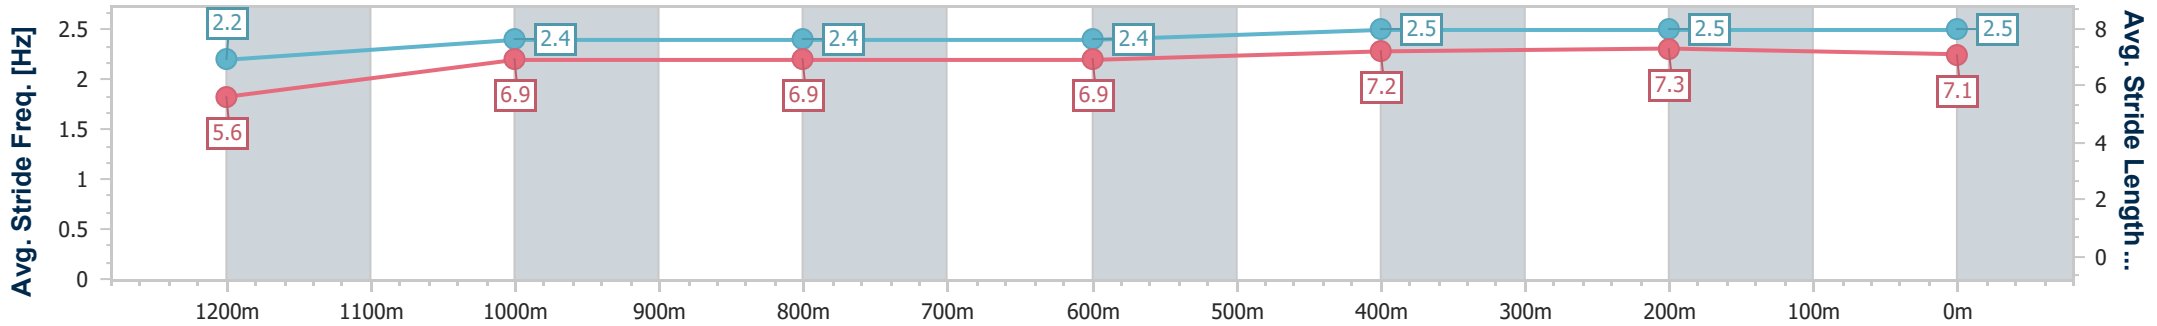

Horse/Jockey Name	Selling Sunset
Final Rank	4
Fastest Section Time (Section)	0:10.85 (400m)
Top Speed [km/h] (Section)	68.3 (400m)
Race State	Finished

Doomben QLD Professional
Race 6: MAGIC MILLIONS 11-12 MARCH BENCHMARK 70
Handicap - 1350m
28 February 2024 - 16:03
Track Rating: Good 3, Weather: Fine, Rail Position: +7m Entire

BRISBANE
RACING CLUB

Section	Overall	1200m	1000m	800m	600m	400m	200m
Section Times	1:21.03 [4] (0:11.90)	1:09.13 [9] (0:11.93)	0:57.20 [10] (0:11.89)	0:45.31 [9] (0:11.96)	0:33.35 [10] (0:11.33)	0:22.02 [9] (0:10.85)	0:11.17 [9] (0:11.17)
Average Speed [km/h]	45.3	60.4	60.5	60.0	63.4	66.5	64.5
Top Speed [km/h]	58.5	62.1	62.2	61.9	65.2	68.3	66.3
Avg. Dist. to Rail [m]	3.6	0.5	0.3	0.6	0.6	1.4	3.4
Avg. Stride Freq. [Hz]	2.2	2.4	2.4	2.4	2.5	2.5	2.5
Avg. Stride Length [m]	5.6	6.9	6.9	6.9	7.2	7.3	7.1

- [ ] Ranking at each section and finish
- -.-.- No data available at this section
- NA No data available