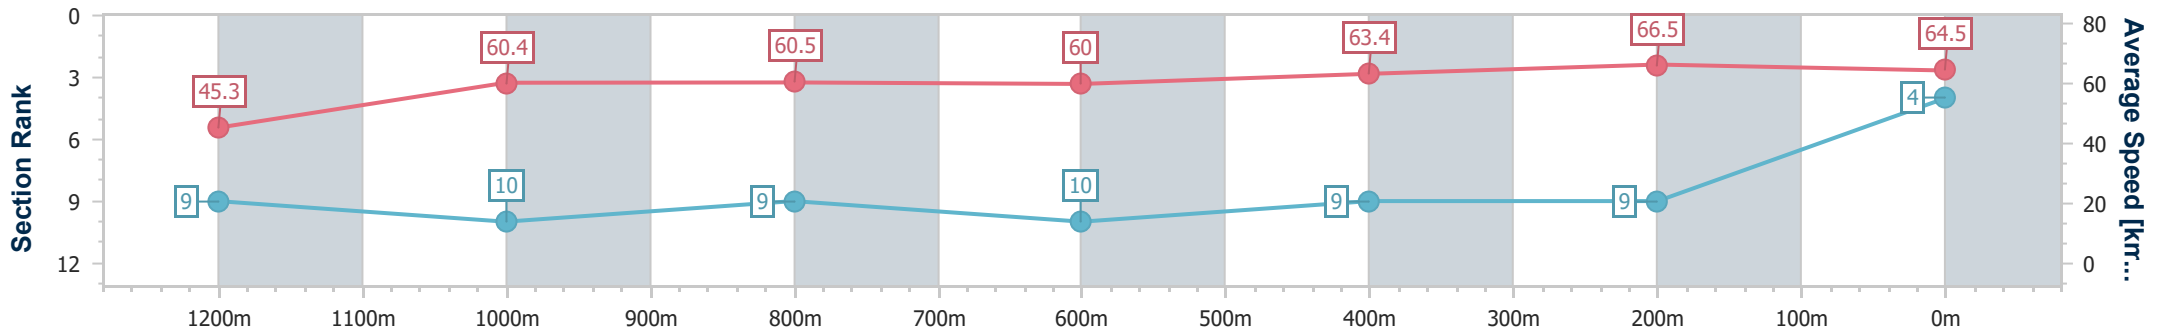

Horse/Jockey Name	Selling Sunset
Final Rank	4
Fastest Section Time (Section)	0:10.85 (400m)
Top Speed [km/h] (Section)	68.3 (400m)
Race State	Finished

Doomben QLD Professional
Race 6: MAGIC MILLIONS 11-12 MARCH BENCHMARK 70
Handicap - 1350m
28 February 2024 - 16:03
Track Rating: Good 3, Weather: Fine, Rail Position: +7m Entire

BRISBANE
RACING CLUB

Section	Overall	1200m	1000m	800m	600m	400m	200m
Section Times	1:21.03 [4] (0:11.90)	1:09.13 [9] (0:11.93)	0:57.20 [10] (0:11.89)	0:45.31 [9] (0:11.96)	0:33.35 [10] (0:11.33)	0:22.02 [9] (0:10.85)	0:11.17 [9] (0:11.17)
Average Speed [km/h]	45.3	60.4	60.5	60.0	63.4	66.5	64.5
Top Speed [km/h]	58.5	62.1	62.2	61.9	65.2	68.3	66.3
Avg. Dist. to Rail [m]	3.6	0.5	0.3	0.6	0.6	1.4	3.4
Avg. Stride Freq. [Hz]	2.2	2.4	2.4	2.4	2.5	2.5	2.5
Avg. Stride Length [m]	5.6	6.9	6.9	6.9	7.2	7.3	7.1

- [ ] Ranking at each section and finish
- -.-.- No data available at this section
- NA No data available