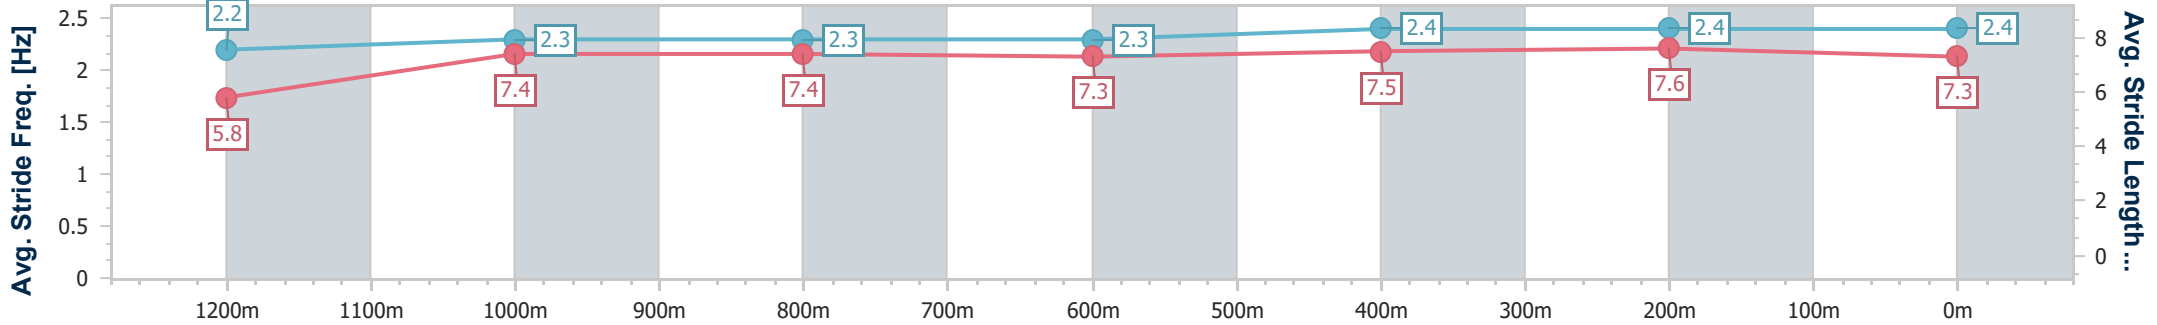

Doomben QLD Professional
Race 6: MAGIC MILLIONS 11-12 MARCH BENCHMARK 70
Handicap - 1350m
28 February 2024 - 16:03
Track Rating: Good 3, Weather: Fine, Rail Position: +7m Entire

BRISBANE
RACING CLUB

Section	Overall	1200m	1000m	800m	600m	400m	200m
Section Times	1:21.32 [9] (0:11.91)	1:09.41 [10] (0:11.47)	0:57.94 [7] (0:12.05)	0:45.89 [7] (0:12.12)	0:33.77 [8] (0:11.39)	0:22.38 [8] (0:10.99)	0:11.39 [10] (0:11.39)
Average Speed [km/h]	45.4	62.7	59.9	59.4	62.7	65.3	63.1
Top Speed [km/h]	64.0	63.5	61.8	61.4	63.9	67.0	66.2
Avg. Dist. to Rail [m]	5.3	0.5	0.7	0.7	1.7	2.6	2.5
Avg. Stride Freq. [Hz]	2.3	2.5	2.4	2.4	2.4	2.5	2.5
Avg. Stride Length [m]	5.4	7.0	6.9	6.9	7.1	7.2	7.1

- [] Ranking at each section and finish
- .-.- No data available at this section
- NA No data available

Horse/Jockey Name	Outback Action
Final Rank	10
Fastest Section Time (Section)	0:10.83 (400m)
Top Speed [km/h] (Section)	68.0 (400m)
Race State	Finished

Doomben QLD Professional
Race 6: MAGIC MILLIONS 11-12 MARCH BENCHMARK 70
Handicap - 1350m
28 February 2024 - 16:03
Track Rating: Good 3, Weather: Fine, Rail Position: +7m Entire

BRISBANE
RACING CLUB

Section	Overall	1200m	1000m	800m	600m	400m	200m
Section Times	1:21.33 [10] (0:11.59)	1:09.74 [6] (0:11.72)	0:58.02 [6] (0:12.08)	0:45.94 [6] (0:12.06)	0:33.88 [6] (0:11.42)	0:22.46 [6] (0:10.83)	0:11.63 [4] (0:11.63)
Average Speed [km/h]	46.5	61.4	59.8	59.9	63.4	66.4	61.9
Top Speed [km/h]	61.0	63.2	61.4	63.7	65.5	68.0	64.9
Avg. Dist. to Rail [m]	2.5	0.6	0.6	0.5	1.4	2.3	3.7
Avg. Stride Freq. [Hz]	2.2	2.3	2.3	2.3	2.4	2.4	2.4
Avg. Stride Length [m]	5.8	7.4	7.4	7.3	7.5	7.6	7.3

- [] Ranking at each section and finish
- .-.- No data available at this section
- NA No data available