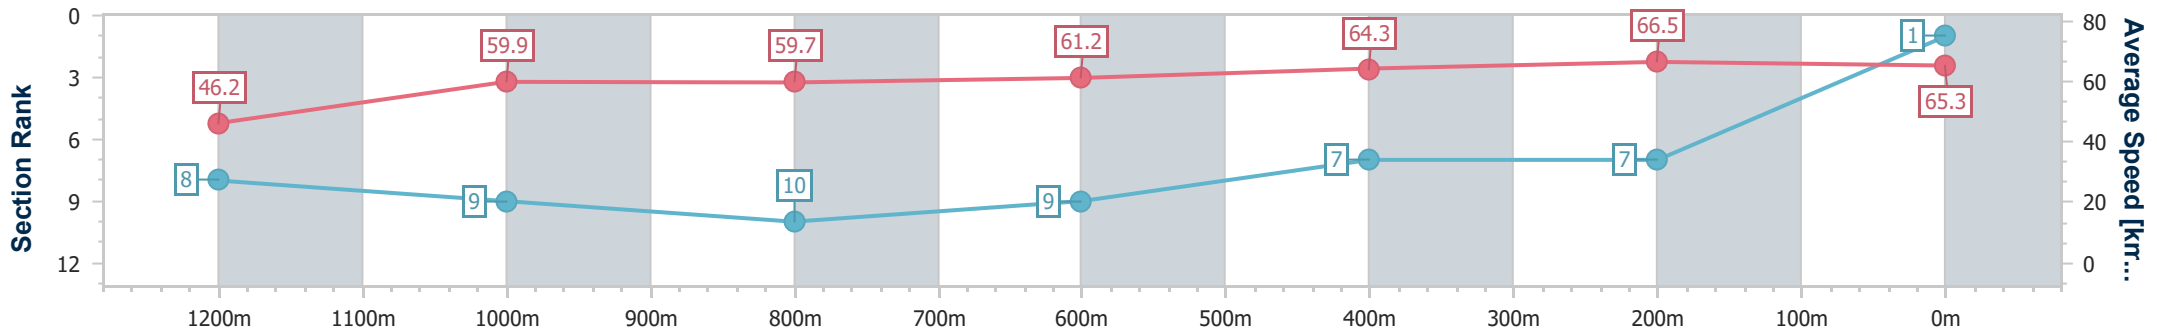

BRISBANE
 RACING CLUB

Section	Overall	1200m	1000m	800m	600m	400m	200m
Section Times	1:20.79 [1] (0:11.69)	1:09.10 [8] (0:12.01)	0:57.09 [9] (0:12.16)	0:44.93 [10] (0:11.79)	0:33.14 [9] (0:11.29)	0:21.85 [7] (0:10.85)	0:11.00 [7] (0:11.00)
Average Speed [km/h]	46.2	59.9	59.7	61.2	64.3	66.5	65.3
Top Speed [km/h]	60.2	61.5	60.6	64.7	65.0	68.2	67.6
Avg. Dist. to Rail [m]	6.6	2.8	1.9	1.0	1.1	2.0	4.1
Avg. Stride Freq. [Hz]	2.2	2.3	2.2	2.2	2.3	2.4	2.4
Avg. Stride Length [m]	5.9	7.4	7.5	7.6	7.7	7.8	7.7