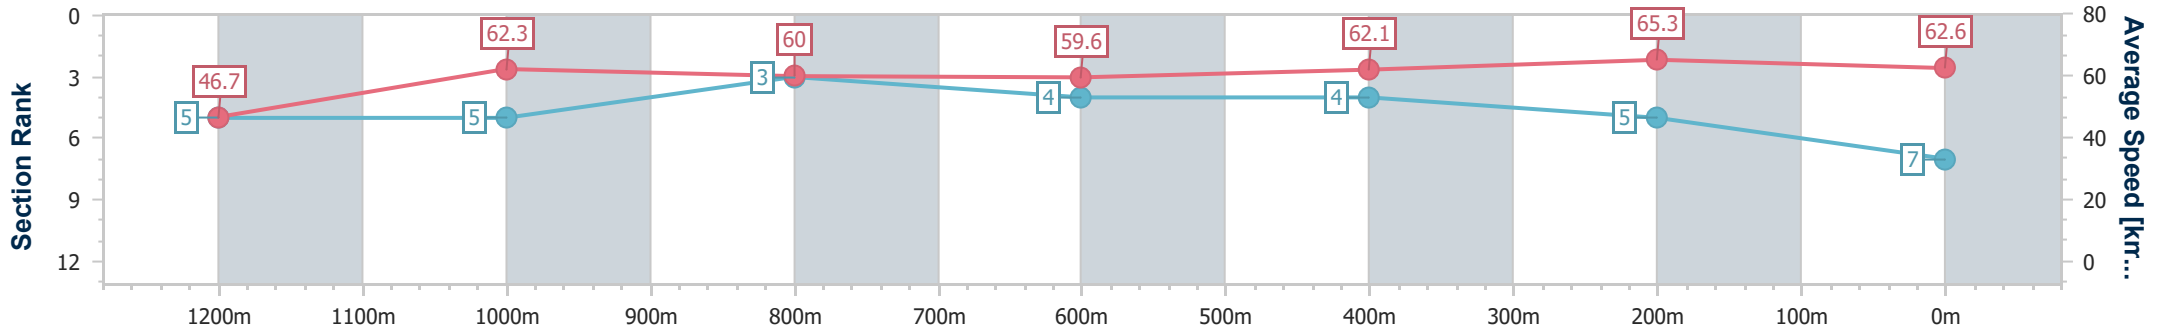

Horse/Jockey Name	Valley's Sister
Final Rank	7
Fastest Section Time (Section)	0:11.02 (400m)
Top Speed [km/h] (Section)	66.2 (400m)
Race State	Finished

Doomben QLD Professional
Race 6: MAGIC MILLIONS 11-12 MARCH BENCHMARK 70
Handicap - 1350m
28 February 2024 - 16:03
Track Rating: Good 3, Weather: Fine, Rail Position: +7m Entire

BRISBANE
RACING CLUB

Section	Overall	1200m	1000m	800m	600m	400m	200m
Section Times	1:21.23 [7] (0:11.58)	1:09.65 [5] (0:11.58)	0:58.07 [5] (0:11.98)	0:46.09 [3] (0:12.04)	0:34.05 [4] (0:11.53)	0:22.52 [4] (0:11.02)	0:11.50 [5] (0:11.50)
Average Speed [km/h]	46.7	62.3	60.0	59.6	62.1	65.3	62.6
Top Speed [km/h]	61.8	63.0	61.3	61.3	64.4	66.2	64.9
Avg. Dist. to Rail [m]	2.6	0.3	0.2	0.4	0.8	1.6	1.8
Avg. Stride Freq. [Hz]	2.3	2.3	2.3	2.3	2.3	2.4	2.4
Avg. Stride Length [m]	5.6	7.1	7.1	6.9	7.2	7.5	7.3

- [ ] Ranking at each section and finish
- -.-.- No data available at this section
- NA No data available