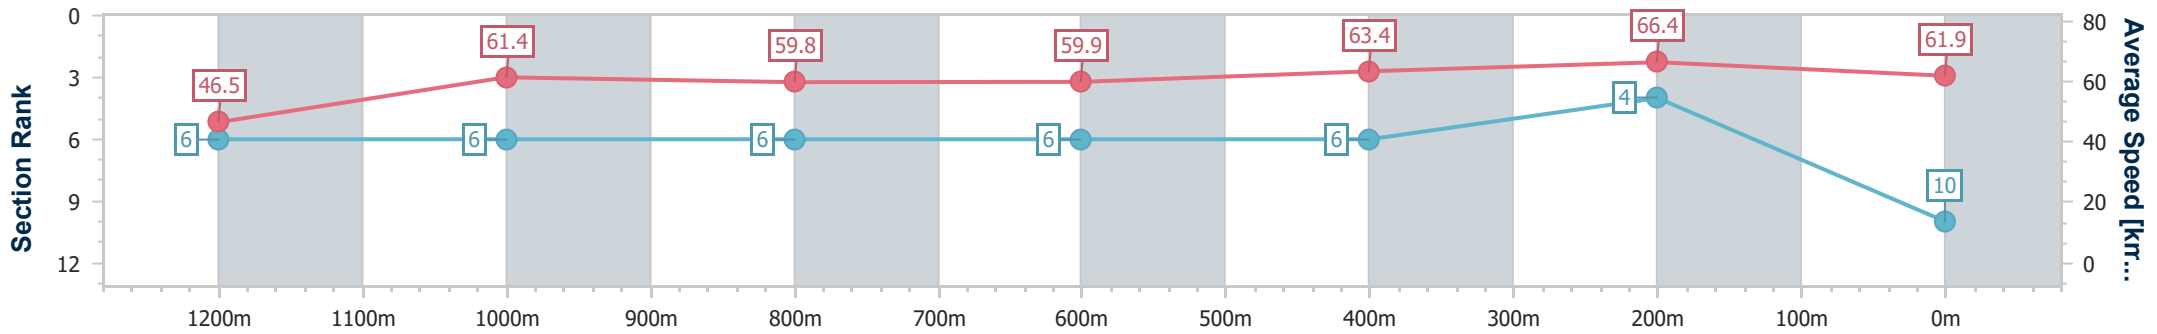

Doomben QLD Professional
Race 6: MAGIC MILLIONS 11-12 MARCH BENCHMARK 70
Handicap - 1350m
28 February 2024 - 16:03
Track Rating: Good 3, Weather: Fine, Rail Position: +7m Entire

BRISBANE
RACING CLUB

Section	Overall	1200m	1000m	800m	600m	400m	200m
Section Times	1:21.32 [9] (0:11.91)	1:09.41 [10] (0:11.47)	0:57.94 [7] (0:12.05)	0:45.89 [7] (0:12.12)	0:33.77 [8] (0:11.39)	0:22.38 [8] (0:10.99)	0:11.39 [10] (0:11.39)
Average Speed [km/h]	45.4	62.7	59.9	59.4	62.7	65.3	63.1
Top Speed [km/h]	64.0	63.5	61.8	61.4	63.9	67.0	66.2
Avg. Dist. to Rail [m]	5.3	0.5	0.7	0.7	1.7	2.6	2.5
Avg. Stride Freq. [Hz]	2.3	2.5	2.4	2.4	2.4	2.5	2.5
Avg. Stride Length [m]	5.4	7.0	6.9	6.9	7.1	7.2	7.1

- [] Ranking at each section and finish
- .-.- No data available at this section
- NA No data available

Horse/Jockey Name	Outback Action
Final Rank	10
Fastest Section Time (Section)	0:10.83 (400m)
Top Speed [km/h] (Section)	68.0 (400m)
Race State	Finished

Doomben QLD Professional
Race 6: MAGIC MILLIONS 11-12 MARCH BENCHMARK 70
Handicap - 1350m
28 February 2024 - 16:03
Track Rating: Good 3, Weather: Fine, Rail Position: +7m Entire

BRISBANE
RACING CLUB

Section	Overall	1200m	1000m	800m	600m	400m	200m
Section Times	1:21.33 [10] (0:11.59)	1:09.74 [6] (0:11.72)	0:58.02 [6] (0:12.08)	0:45.94 [6] (0:12.06)	0:33.88 [6] (0:11.42)	0:22.46 [6] (0:10.83)	0:11.63 [4] (0:11.63)
Average Speed [km/h]	46.5	61.4	59.8	59.9	63.4	66.4	61.9
Top Speed [km/h]	61.0	63.2	61.4	63.7	65.5	68.0	64.9
Avg. Dist. to Rail [m]	2.5	0.6	0.6	0.5	1.4	2.3	3.7
Avg. Stride Freq. [Hz]	2.2	2.3	2.3	2.3	2.4	2.4	2.4
Avg. Stride Length [m]	5.8	7.4	7.4	7.3	7.5	7.6	7.3