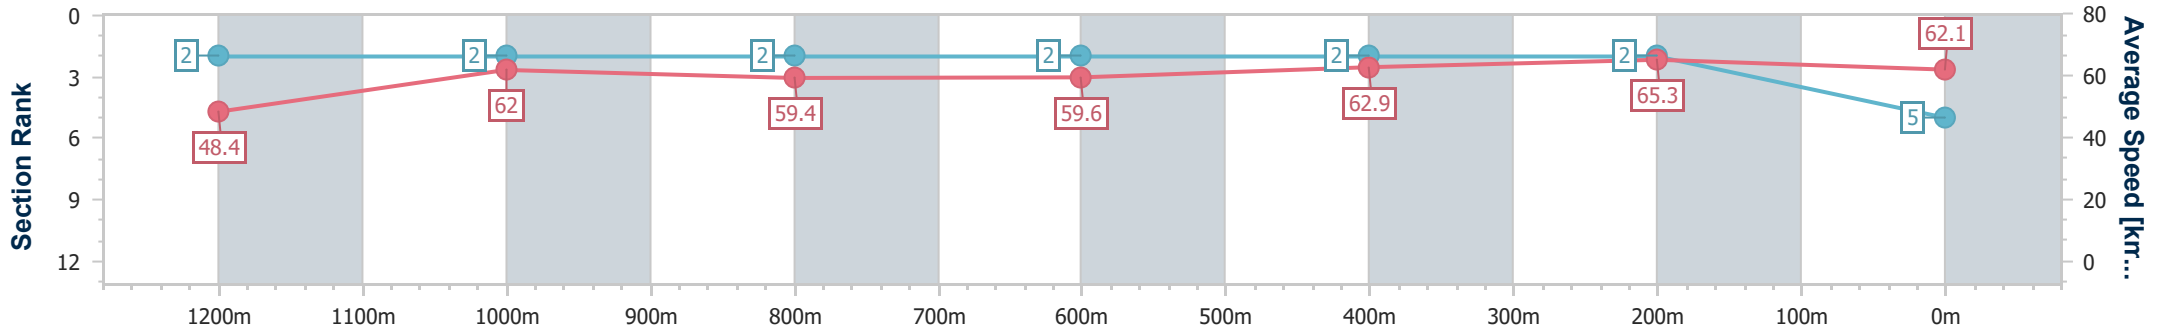

Horse/Jockey Name	This'llbetheone
Final Rank	5
Fastest Section Time (Section)	0:11.00 (400m)
Top Speed [km/h] (Section)	66.3 (400m)
Race State	Finished

Doomben QLD Professional
Race 6: MAGIC MILLIONS 11-12 MARCH BENCHMARK 70
Handicap - 1350m
28 February 2024 - 16:03
Track Rating: Good 3, Weather: Fine, Rail Position: +7m Entire

BRISBANE
RACING CLUB

Section	Overall	1200m	1000m	800m	600m	400m	200m
Section Times	1:21.05 [5] (0:11.21)	1:09.84 [2] (0:11.60)	0:58.24 [2] (0:12.13)	0:46.11 [2] (0:12.09)	0:34.02 [2] (0:11.46)	0:22.56 [2] (0:11.00)	0:11.56 [2] (0:11.56)
Average Speed [km/h]	48.4	62.0	59.4	59.6	62.9	65.3	62.1
Top Speed [km/h]	62.7	62.8	61.1	61.1	64.0	66.3	64.9
Avg. Dist. to Rail [m]	1.7	0.8	1.1	0.3	0.5	0.8	0.2
Avg. Stride Freq. [Hz]	2.1	2.1	2.1	2.1	2.2	2.3	2.2
Avg. Stride Length [m]	6.3	8.1	8.1	8.0	8.0	8.0	7.9

- [ ] Ranking at each section and finish
- -.-.- No data available at this section
- NA No data available