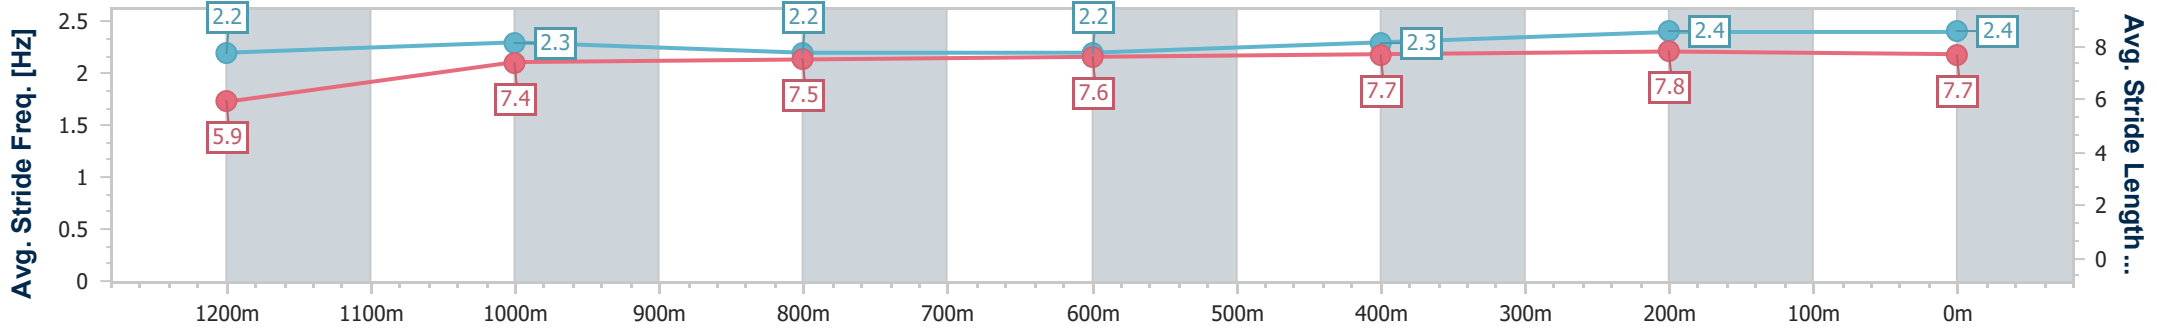

BRISBANE
 RACING CLUB

Section	Overall	1200m	1000m	800m	600m	400m	200m
Section Times	1:20.79 [1] (0:11.69)	1:09.10 [8] (0:12.01)	0:57.09 [9] (0:12.16)	0:44.93 [10] (0:11.79)	0:33.14 [9] (0:11.29)	0:21.85 [7] (0:10.85)	0:11.00 [7] (0:11.00)
Average Speed [km/h]	46.2	59.9	59.7	61.2	64.3	66.5	65.3
Top Speed [km/h]	60.2	61.5	60.6	64.7	65.0	68.2	67.6
Avg. Dist. to Rail [m]	6.6	2.8	1.9	1.0	1.1	2.0	4.1
Avg. Stride Freq. [Hz]	2.2	2.3	2.2	2.2	2.3	2.4	2.4
Avg. Stride Length [m]	5.9	7.4	7.5	7.6	7.7	7.8	7.7