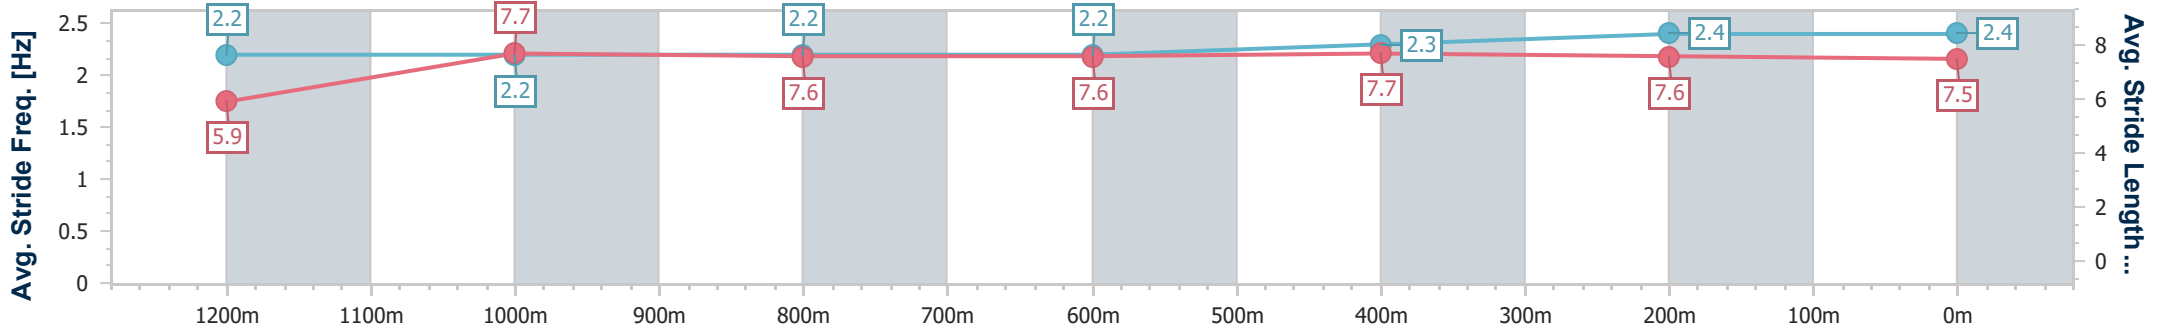

Horse/Jockey Name	Regal Edition
Final Rank	3
Fastest Section Time (Section)	0:10.77 (400m)
Top Speed [km/h] (Section)	68.3 (400m)
Race State	Finished

Doomben QLD Professional
Race 6: MAGIC MILLIONS 11-12 MARCH BENCHMARK 70
Handicap - 1350m
28 February 2024 - 16:03
Track Rating: Good 3, Weather: Fine, Rail Position: +7m Entire

BRISBANE
RACING CLUB

Section	Overall	1200m	1000m	800m	600m	400m	200m
Section Times	1:21.01 [3] (0:11.64)	1:09.37 [7] (0:11.91)	0:57.46 [8] (0:12.15)	0:45.31 [8] (0:11.85)	0:33.46 [7] (0:11.47)	0:21.99 [10] (0:10.77)	0:11.22 [8] (0:11.22)
Average Speed [km/h]	46.5	60.4	59.4	61.0	63.7	67.0	64.3
Top Speed [km/h]	61.2	60.9	60.8	64.7	64.7	68.3	67.4
Avg. Dist. to Rail [m]	3.7	1.6	0.9	0.9	2.1	3.5	4.8
Avg. Stride Freq. [Hz]	2.2	2.2	2.2	2.2	2.3	2.4	2.4
Avg. Stride Length [m]	5.9	7.7	7.6	7.6	7.7	7.6	7.5

- [ ] Ranking at each section and finish
- -.-.- No data available at this section
- NA No data available