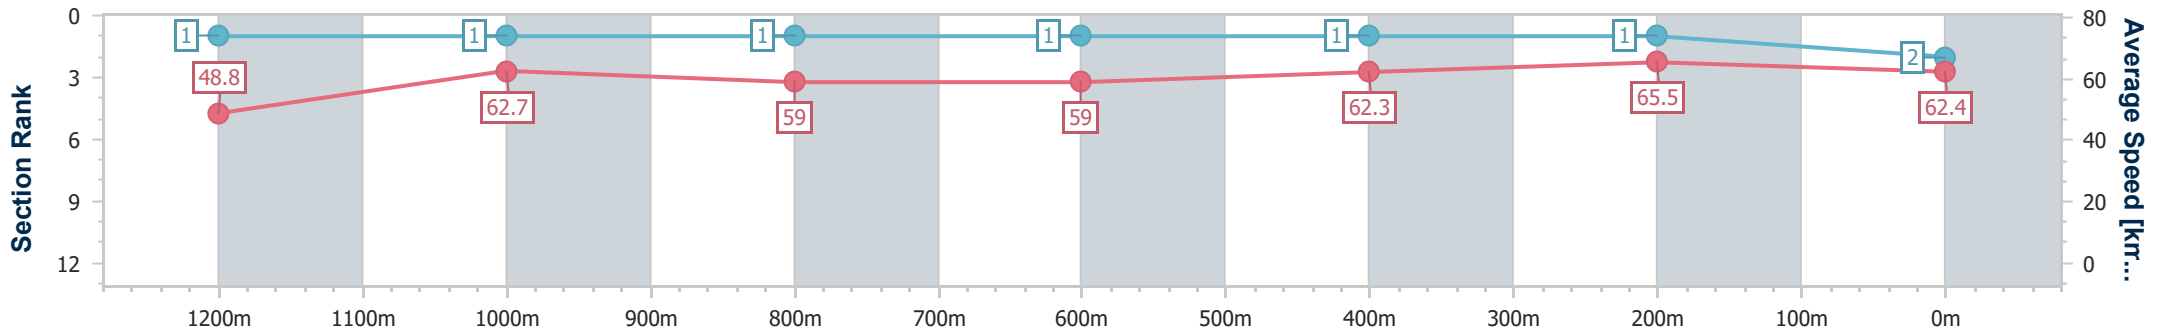

Horse/Jockey Name	Bandit
Final Rank	2
Fastest Section Time (Section)	0:10.89 (400m)
Top Speed [km/h] (Section)	66.6 (400m)
Race State	Finished

Doomben QLD Professional
Race 6: MAGIC MILLIONS 11-12 MARCH BENCHMARK 70
Handicap - 1350m
28 February 2024 - 16:03
Track Rating: Good 3, Weather: Fine, Rail Position: +7m Entire

BRISBANE
RACING CLUB

Section	Overall	1200m	1000m	800m	600m	400m	200m
Section Times	1:20.89 [2] (0:11.10)	1:09.79 [1] (0:11.48)	0:58.31 [1] (0:12.16)	0:46.15 [1] (0:12.17)	0:33.98 [1] (0:11.54)	0:22.44 [1] (0:10.89)	0:11.55 [1] (0:11.55)
Average Speed [km/h]	48.8	62.7	59.0	59.0	62.3	65.5	62.4
Top Speed [km/h]	63.5	63.5	61.9	61.6	65.6	66.6	64.7
Avg. Dist. to Rail [m]	5.0	0.4	0.5	0.7	1.0	2.6	2.3
Avg. Stride Freq. [Hz]	2.3	2.4	2.3	2.3	2.4	2.5	2.4
Avg. Stride Length [m]	5.9	7.1	7.0	7.0	7.2	7.3	7.1

- [ ] Ranking at each section and finish
- -.-.- No data available at this section
- NA No data available