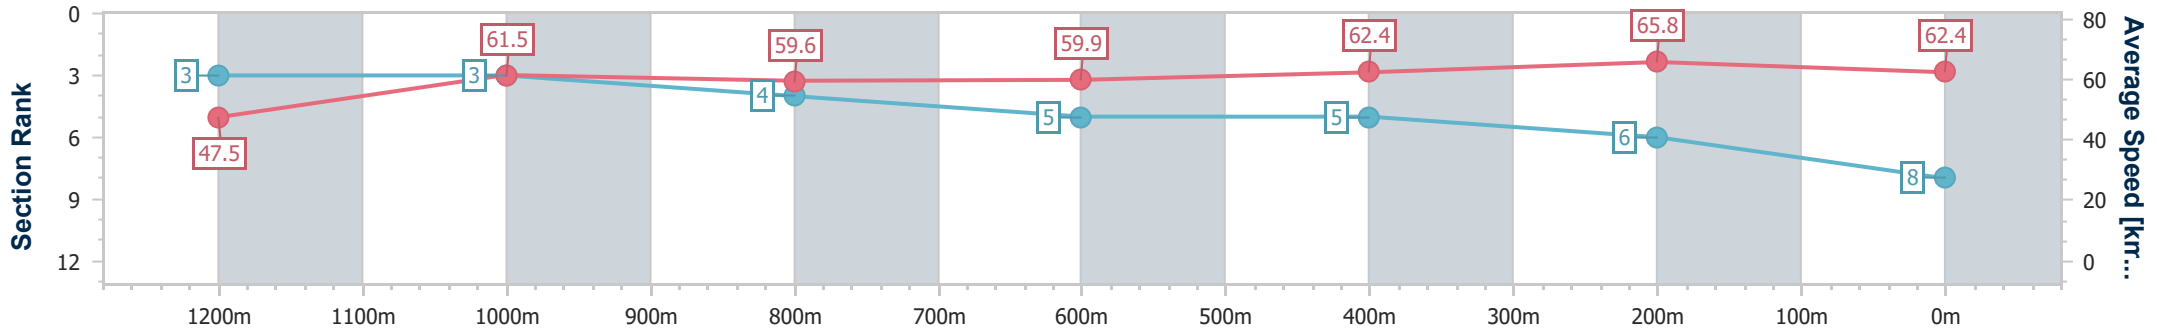

Horse/Jockey Name	Time To Testify
Final Rank	8
Fastest Section Time (Section)	0:10.93 (400m)
Top Speed [km/h] (Section)	67.6 (400m)
Race State	Finished

Doomben QLD Professional
Race 6: MAGIC MILLIONS 11-12 MARCH BENCHMARK 70
Handicap - 1350m
28 February 2024 - 16:03
Track Rating: Good 3, Weather: Fine, Rail Position: +7m Entire

BRISBANE
RACING CLUB

Section	Overall	1200m	1000m	800m	600m	400m	200m
Section Times	1:21.31 [8] (0:11.35)	1:09.96 [3] (0:11.73)	0:58.23 [3] (0:12.08)	0:46.15 [4] (0:12.11)	0:34.04 [5] (0:11.55)	0:22.49 [5] (0:10.93)	0:11.56 [6] (0:11.56)
Average Speed [km/h]	47.5	61.5	59.6	59.9	62.4	65.8	62.4
Top Speed [km/h]	61.1	62.3	61.1	61.9	64.1	67.6	64.9
Avg. Dist. to Rail [m]	4.5	1.3	0.9	0.7	0.3	1.3	0.5
Avg. Stride Freq. [Hz]	2.1	2.4	2.3	2.3	2.3	2.4	2.3
Avg. Stride Length [m]	6.1	7.2	7.1	7.1	7.4	7.6	7.4

- [ ] Ranking at each section and finish
- -.-.- No data available at this section
- NA No data available