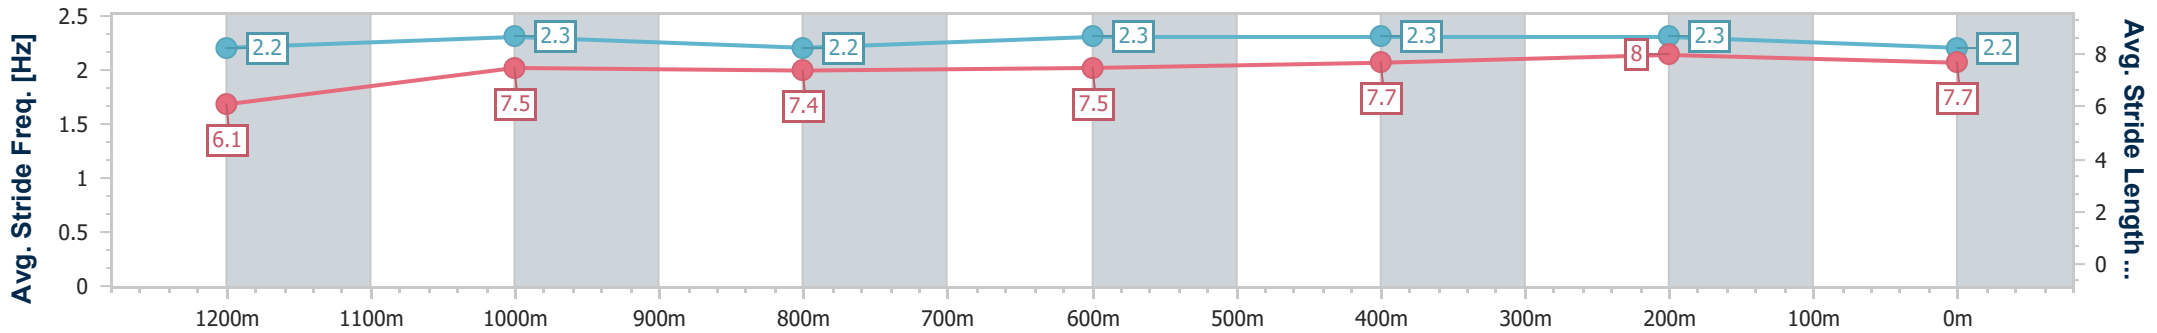

Horse/Jockey Name	Tip Of The Spear
Final Rank	6
Fastest Section Time (Section)	0:10.96 (400m)
Top Speed [km/h] (Section)	66.8 (400m)
Race State	Finished

Doomben QLD Professional
Race 6: MAGIC MILLIONS 11-12 MARCH BENCHMARK 70
Handicap - 1350m
28 February 2024 - 16:03
Track Rating: Good 3, Weather: Fine, Rail Position: +7m Entire

BRISBANE
RACING CLUB

Section	Overall	1200m	1000m	800m	600m	400m	200m
Section Times	1:21.15 [6] (0:11.36)	1:09.79 [4] (0:11.77)	0:58.02 [4] (0:12.14)	0:45.88 [5] (0:11.88)	0:34.00 [3] (0:11.43)	0:22.57 [3] (0:10.96)	0:11.61 [3] (0:11.61)
Average Speed [km/h]	47.6	61.3	59.4	61.2	63.5	66.2	61.9
Top Speed [km/h]	62.7	62.1	60.7	64.4	65.3	66.8	64.6
Avg. Dist. to Rail [m]	6.2	2.3	2.0	1.7	1.9	2.2	2.0
Avg. Stride Freq. [Hz]	2.2	2.3	2.2	2.3	2.3	2.3	2.2
Avg. Stride Length [m]	6.1	7.5	7.4	7.5	7.7	8.0	7.7

- [ ] Ranking at each section and finish
- -.-.- No data available at this section
- NA No data available