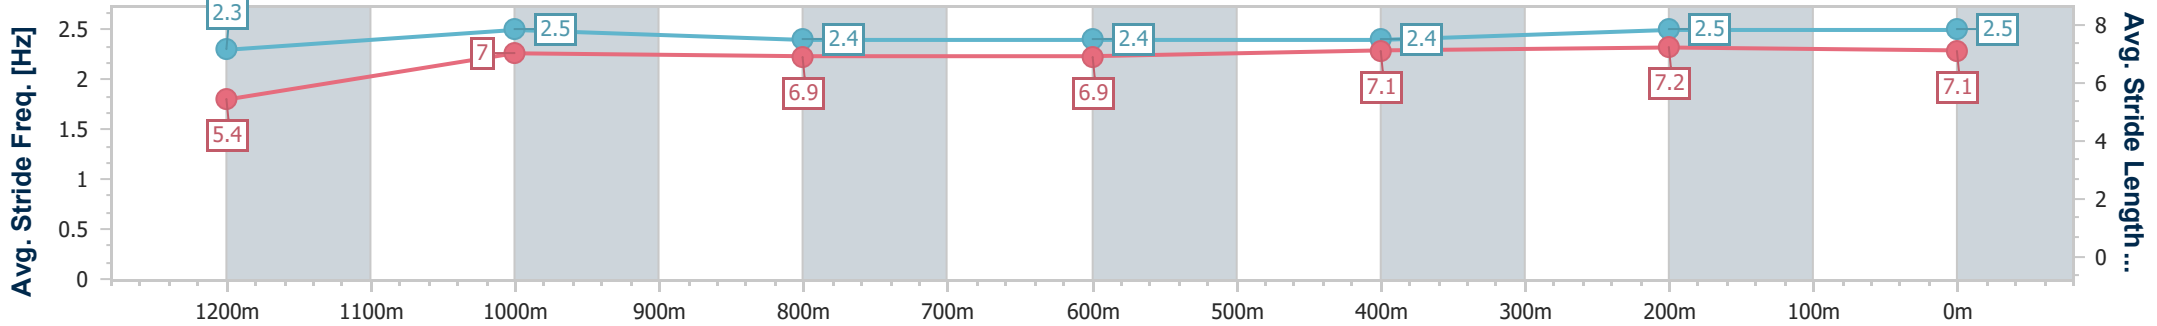

- [] Ranking at each section and finish
- .-.- No data available at this section
- NA No data available

Horse/Jockey Name	Quadri
Final Rank	9
Fastest Section Time (Section)	0:10.99 (400m)
Top Speed [km/h] (Section)	67.0 (400m)
Race State	Finished

Doomben QLD Professional
Race 6: MAGIC MILLIONS 11-12 MARCH BENCHMARK 70
Handicap - 1350m
28 February 2024 - 16:03
Track Rating: Good 3, Weather: Fine, Rail Position: +7m Entire

BRISBANE
RACING CLUB

Section	Overall	1200m	1000m	800m	600m	400m	200m
Section Times	1:21.32 [9] (0:11.91)	1:09.41 [10] (0:11.47)	0:57.94 [7] (0:12.05)	0:45.89 [7] (0:12.12)	0:33.77 [8] (0:11.39)	0:22.38 [8] (0:10.99)	0:11.39 [10] (0:11.39)
Average Speed [km/h]	45.4	62.7	59.9	59.4	62.7	65.3	63.1
Top Speed [km/h]	64.0	63.5	61.8	61.4	63.9	67.0	66.2
Avg. Dist. to Rail [m]	5.3	0.5	0.7	0.7	1.7	2.6	2.5
Avg. Stride Freq. [Hz]	2.3	2.5	2.4	2.4	2.4	2.5	2.5
Avg. Stride Length [m]	5.4	7.0	6.9	6.9	7.1	7.2	7.1