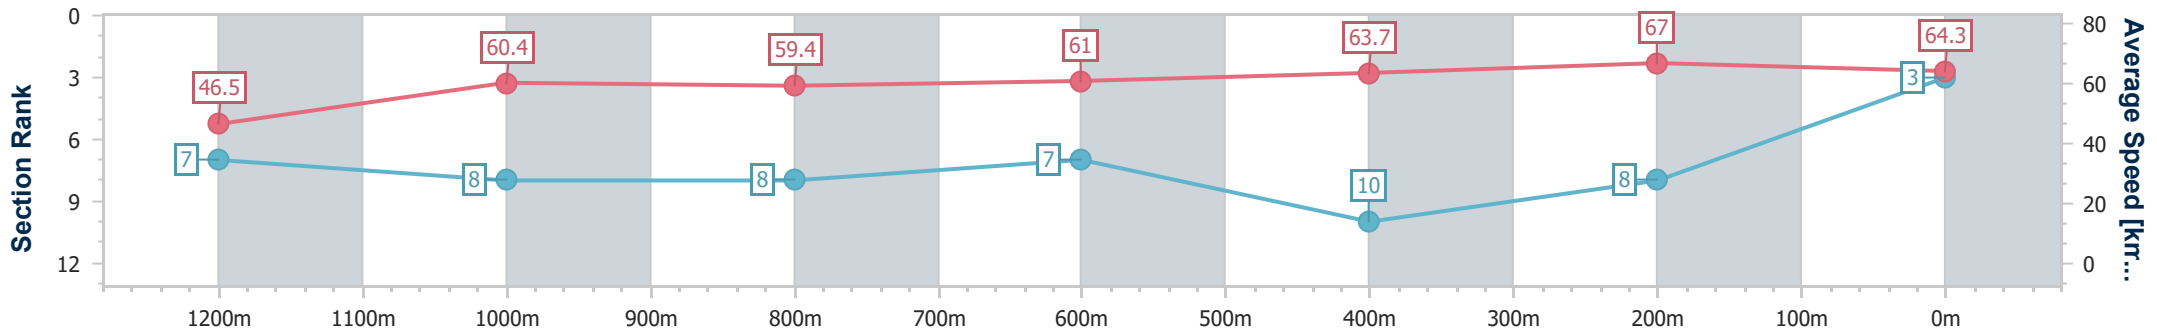

Horse/Jockey Name	Regal Edition
Final Rank	3
Fastest Section Time (Section)	0:10.77 (400m)
Top Speed [km/h] (Section)	68.3 (400m)
Race State	Finished

Doomben QLD Professional
Race 6: MAGIC MILLIONS 11-12 MARCH BENCHMARK 70
Handicap - 1350m
28 February 2024 - 16:03
Track Rating: Good 3, Weather: Fine, Rail Position: +7m Entire

BRISBANE
RACING CLUB

Section	Overall	1200m	1000m	800m	600m	400m	200m
Section Times	1:21.01 [3] (0:11.64)	1:09.37 [7] (0:11.91)	0:57.46 [8] (0:12.15)	0:45.31 [8] (0:11.85)	0:33.46 [7] (0:11.47)	0:21.99 [10] (0:10.77)	0:11.22 [8] (0:11.22)
Average Speed [km/h]	46.5	60.4	59.4	61.0	63.7	67.0	64.3
Top Speed [km/h]	61.2	60.9	60.8	64.7	64.7	68.3	67.4
Avg. Dist. to Rail [m]	3.7	1.6	0.9	0.9	2.1	3.5	4.8
Avg. Stride Freq. [Hz]	2.2	2.2	2.2	2.2	2.3	2.4	2.4
Avg. Stride Length [m]	5.9	7.7	7.6	7.6	7.7	7.6	7.5

- [ ] Ranking at each section and finish
- -.-.- No data available at this section
- NA No data available