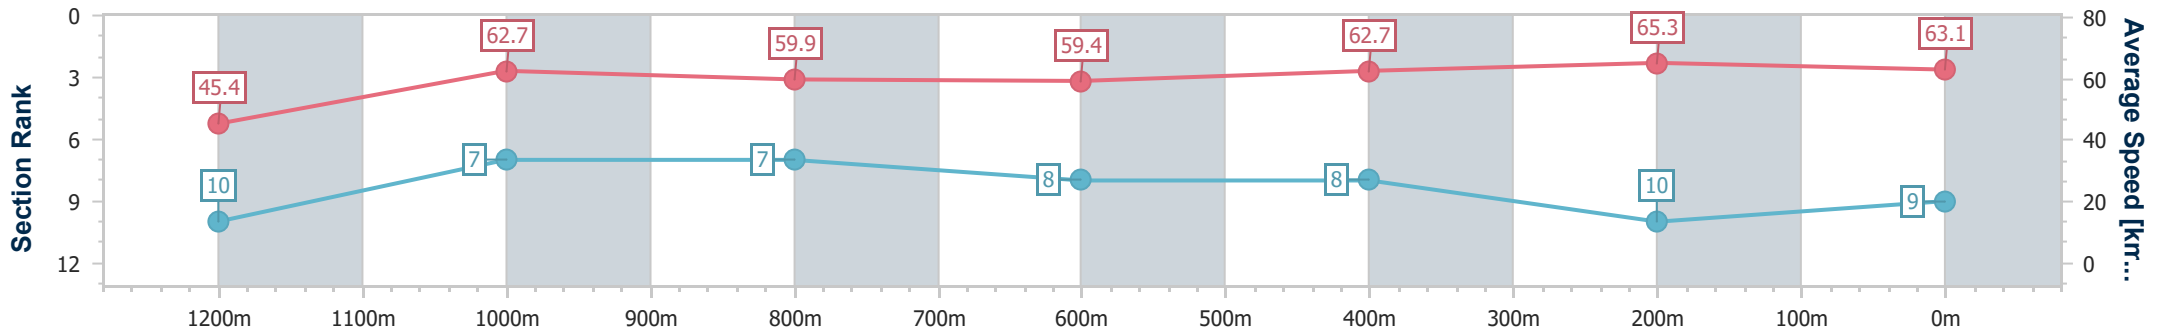

Horse/Jockey Name	Quadri
Final Rank	9
Fastest Section Time (Section)	0:10.99 (400m)
Top Speed [km/h] (Section)	67.0 (400m)
Race State	Finished

Doomben QLD Professional
Race 6: MAGIC MILLIONS 11-12 MARCH BENCHMARK 70
Handicap - 1350m
28 February 2024 - 16:03
Track Rating: Good 3, Weather: Fine, Rail Position: +7m Entire

BRISBANE
RACING CLUB

Section	Overall	1200m	1000m	800m	600m	400m	200m
Section Times	1:21.32 [9] (0:11.91)	1:09.41 [10] (0:11.47)	0:57.94 [7] (0:12.05)	0:45.89 [7] (0:12.12)	0:33.77 [8] (0:11.39)	0:22.38 [8] (0:10.99)	0:11.39 [10] (0:11.39)
Average Speed [km/h]	45.4	62.7	59.9	59.4	62.7	65.3	63.1
Top Speed [km/h]	64.0	63.5	61.8	61.4	63.9	67.0	66.2
Avg. Dist. to Rail [m]	5.3	0.5	0.7	0.7	1.7	2.6	2.5
Avg. Stride Freq. [Hz]	2.3	2.5	2.4	2.4	2.4	2.5	2.5
Avg. Stride Length [m]	5.4	7.0	6.9	6.9	7.1	7.2	7.1

- [ ] Ranking at each section and finish
- -.-.- No data available at this section
- NA No data available