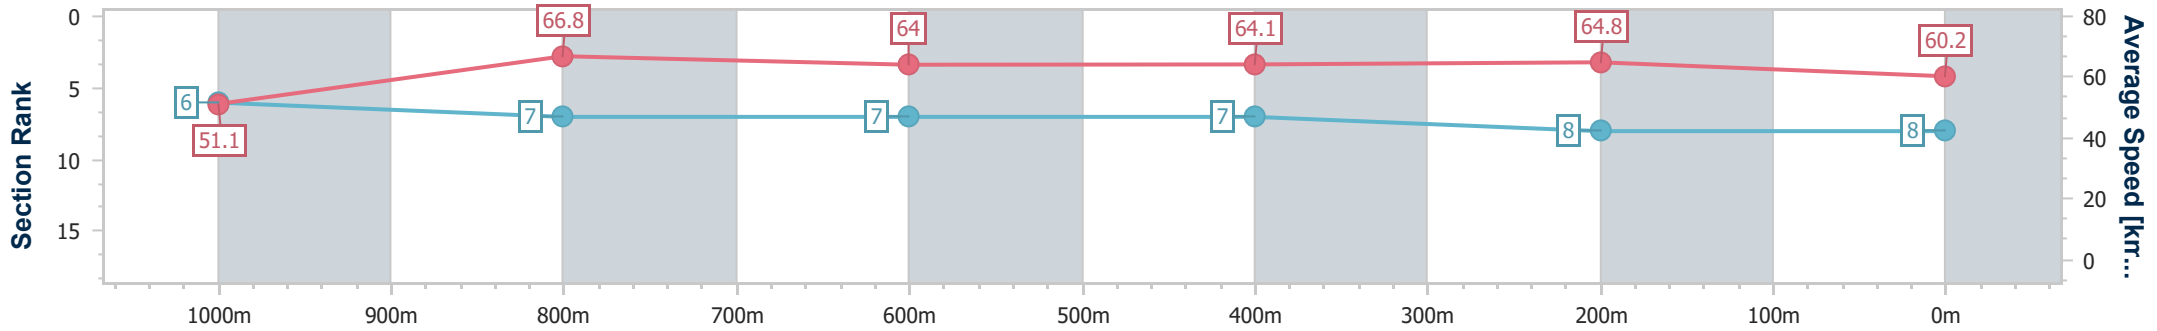

Horse/Jockey Name	Shapin Power
Final Rank	8
Fastest Section Time (Section)	0:10.78 (1000m)
Top Speed [km/h] (Section)	67.7 (1000m)
Race State	Finished

Doomben QLD Professional
Race 8: LADBROKES LIVE BETTING Class 2 Plate - 1200m
28 February 2024 - 17:17
Track Rating: Good 3, Weather: Fine, Rail Position: +7m Entire

BRISBANE
RACING CLUB

Section	Overall	1000m	800m	600m	400m	200m
Section Times	1:10.37 [8] (0:14.09)	0:56.28 [6] (0:10.78)	0:45.50 [7] (0:11.22)	0:34.28 [7] (0:11.23)	0:23.05 [7] (0:11.10)	0:11.95 [8] (0:11.95)
Average Speed [km/h]	51.1	66.8	64.0	64.1	64.8	60.2
Top Speed [km/h]	66.3	67.7	65.8	65.3	66.2	65.8
Avg. Dist. to Rail [m]	1.3	0.4	0.5	0.2	1.6	4.2
Avg. Stride Freq. [Hz]	2.2	2.4	2.4	2.3	2.4	2.3
Avg. Stride Length [m]	6.4	7.7	7.6	7.6	7.6	7.3

- [ ] Ranking at each section and finish
- -.-.- No data available at this section
- NA No data available