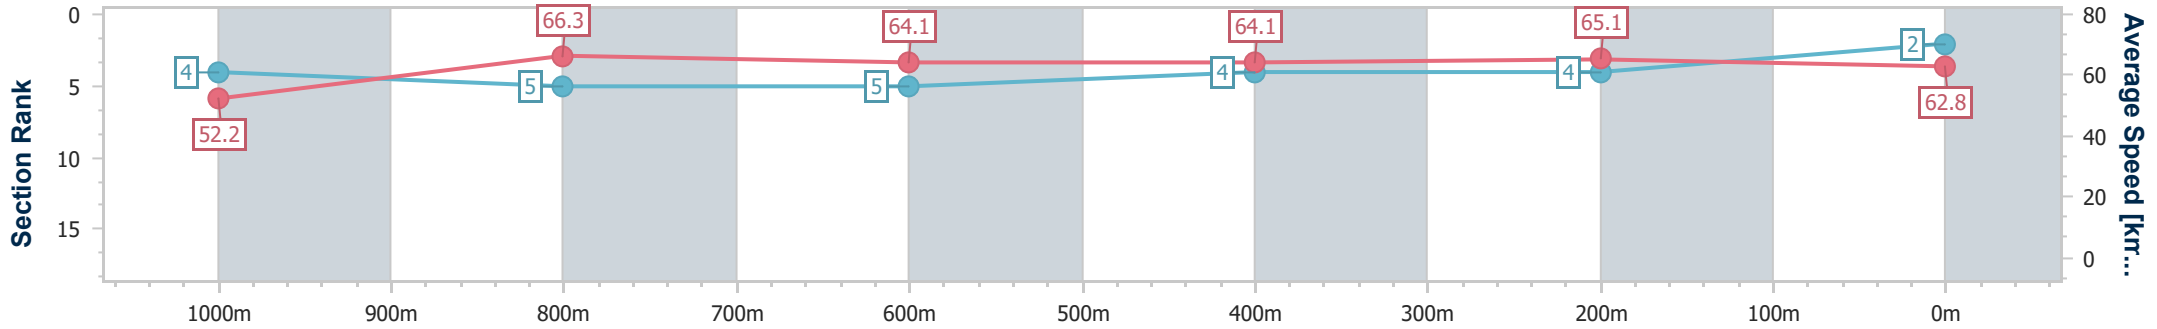

Horse/Jockey Name	Amathuba
Final Rank	2
Fastest Section Time (Section)	0:10.91 (1000m)
Top Speed [km/h] (Section)	67.9 (400m)
Race State	Finished

Doomben QLD Professional
Race 8: LADBROKES LIVE BETTING Class 2 Plate - 1200m
28 February 2024 - 17:17
Track Rating: Good 3, Weather: Fine, Rail Position: +7m Entire

BRISBANE
RACING CLUB

Section	Overall	1000m	800m	600m	400m	200m
Section Times	1:09.63 [2] (0:13.80)	0:55.83 [4] (0:10.91)	0:44.92 [5] (0:11.21)	0:33.71 [5] (0:11.19)	0:22.52 [4] (0:11.07)	0:11.45 [4] (0:11.45)
Average Speed [km/h]	52.2	66.3	64.1	64.1	65.1	62.8
Top Speed [km/h]	66.8	67.1	66.3	65.4	67.9	65.7
Avg. Dist. to Rail [m]	0.5	0.2	0.2	0.7	0.8	0.8
Avg. Stride Freq. [Hz]	2.2	2.4	2.4	2.4	2.5	2.4
Avg. Stride Length [m]	6.7	7.5	7.5	7.4	7.3	7.2

- [ ] Ranking at each section and finish
- -.-.- No data available at this section
- NA No data available