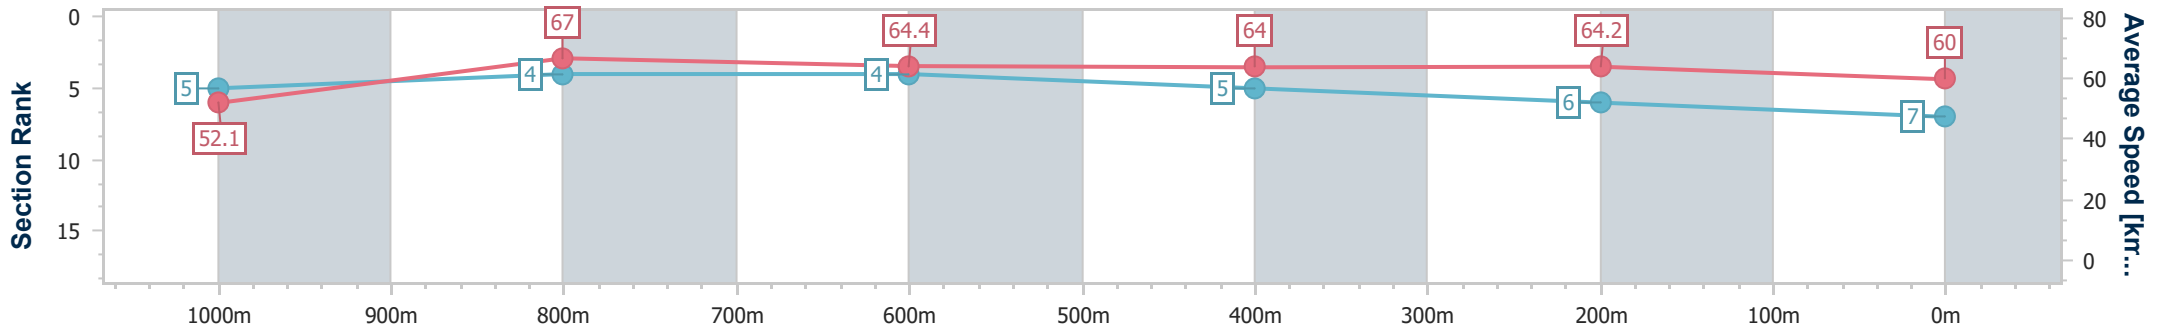

Horse/Jockey Name	Wish I Had
Final Rank	7
Fastest Section Time (Section)	0:10.79 (1000m)
Top Speed [km/h] (Section)	68.6 (1000m)
Race State	Finished

Doomben QLD Professional
Race 8: LADBROKES LIVE BETTING Class 2 Plate - 1200m
28 February 2024 - 17:17
Track Rating: Good 3, Weather: Fine, Rail Position: +7m Entire

BRISBANE
RACING CLUB

Section	Overall	1000m	800m	600m	400m	200m
Section Times	1:10.33 [7] (0:13.86)	0:56.47 [5] (0:10.79)	0:45.68 [4] (0:11.24)	0:34.44 [4] (0:11.22)	0:23.22 [5] (0:11.20)	0:12.02 [6]
Average Speed [km/h]	52.1	67.0	64.4	64.0	64.2	60.0
Top Speed [km/h]	68.1	68.6	65.7	65.1	65.7	63.8
Avg. Dist. to Rail [m]	0.9	0.7	1.4	0.3	1.0	1.3
Avg. Stride Freq. [Hz]	2.4	2.6	2.6	2.5	2.6	2.5
Avg. Stride Length [m]	6.0	7.1	7.0	7.0	6.9	6.6

- [ ] Ranking at each section and finish
- -.-.- No data available at this section
- NA No data available