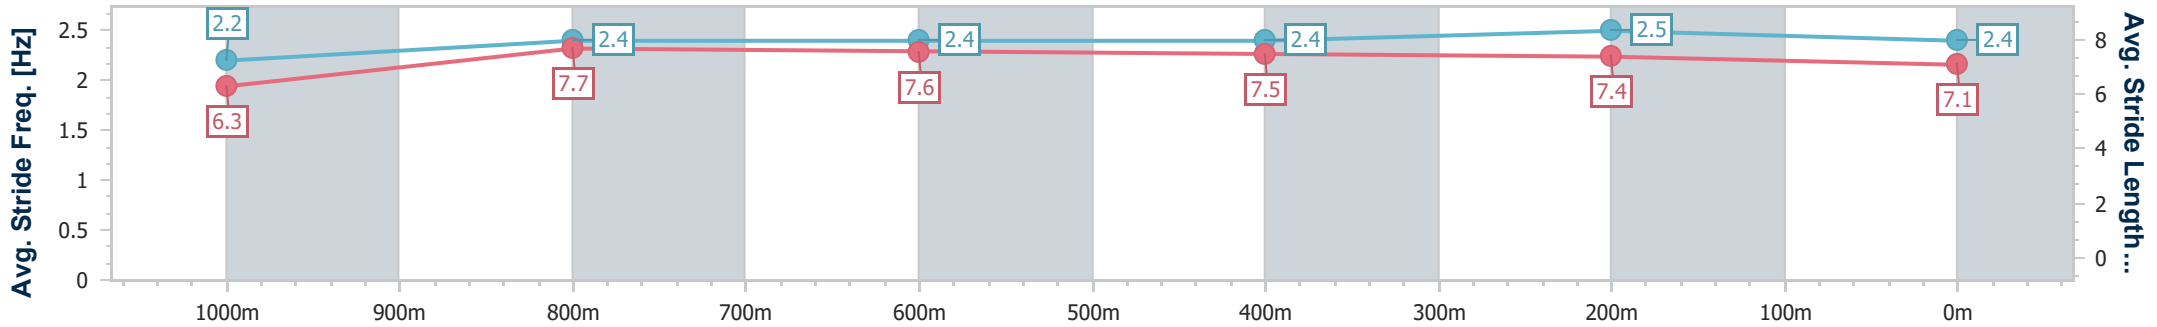

Horse/Jockey Name	Damo Dayz
Final Rank	6
Fastest Section Time (Section)	0:10.71 (1000m)
Top Speed [km/h] (Section)	69.1 (1000m)
Race State	Finished

Doomben QLD Professional
Race 8: LADBROKES LIVE BETTING Class 2 Plate - 1200m
28 February 2024 - 17:17
Track Rating: Good 3, Weather: Fine, Rail Position: +7m Entire

BRISBANE
RACING CLUB

Section	Overall	1000m	800m	600m	400m	200m
Section Times	1:10.13 [6] (0:14.15)	0:55.98 [7] (0:10.71)	0:45.27 [6] (0:11.10)	0:34.17 [6] (0:11.21)	0:22.96 [6] (0:11.10)	0:11.86 [5] (0:11.86)
Average Speed [km/h]	51.1	67.4	65.4	64.6	65.2	60.8
Top Speed [km/h]	68.7	69.1	66.5	65.5	66.0	64.4
Avg. Dist. to Rail [m]	3.0	1.3	1.8	1.3	3.2	2.9
Avg. Stride Freq. [Hz]	2.2	2.4	2.4	2.4	2.5	2.4
Avg. Stride Length [m]	6.3	7.7	7.6	7.5	7.4	7.1

- [ ] Ranking at each section and finish
- -.-.- No data available at this section
- NA No data available