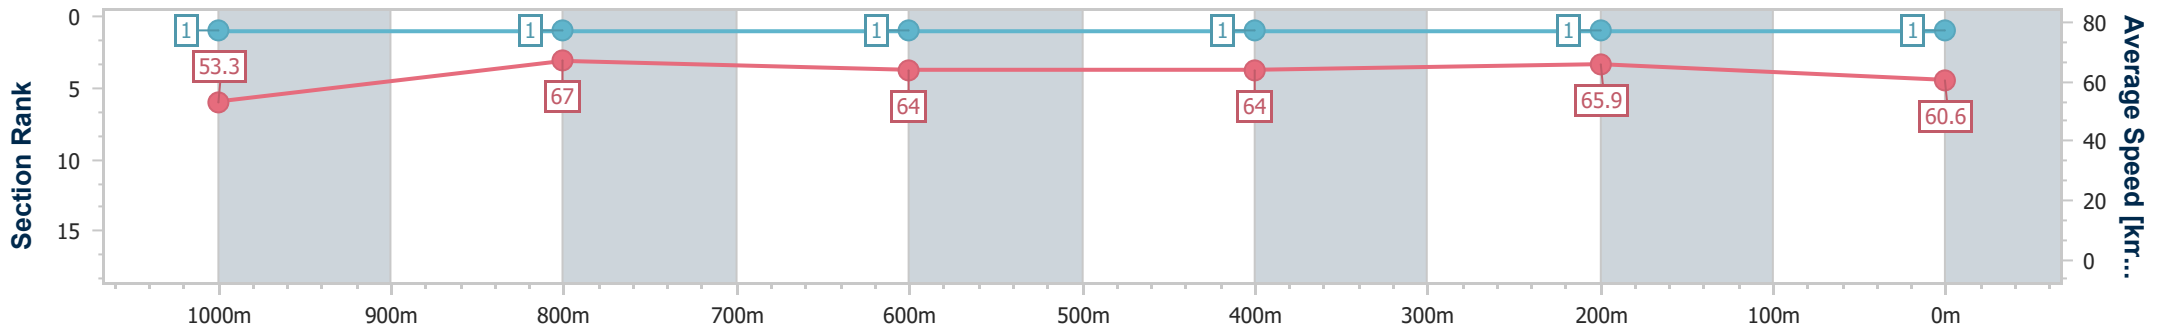

Doomben QLD Professional

Race 8: LADBROKES LIVE BETTING Class 2 Plate - 1200m

28 February 2024 - 17:17

Track Rating: Good 3, Weather: Fine, Rail Position: +7m Entire

BRISBANE RACING CLUB

Section	Overall	1000m	800m	600m	400m	200m
Section Times	1:09.50 [1] (0:13.51)	0:55.99 [1] (0:10.75)	0:45.24 [1] (0:11.29)	0:33.95 [1] (0:11.16)	0:22.79 [1] (0:10.89)	0:11.90 [1] (0:11.90)
Average Speed [km/h]	53.3	67.0	64.0	64.0	65.9	60.6
Top Speed [km/h]	69.8	69.8	64.6	65.0	67.1	64.2
Avg. Dist. to Rail [m]	7.2	1.0	0.3	0.8	0.9	1.6
Avg. Stride Freq. [Hz]	2.3	2.4	2.3	2.3	2.4	2.3
Avg. Stride Length [m]	6.5	7.9	7.7	7.7	7.7	7.4