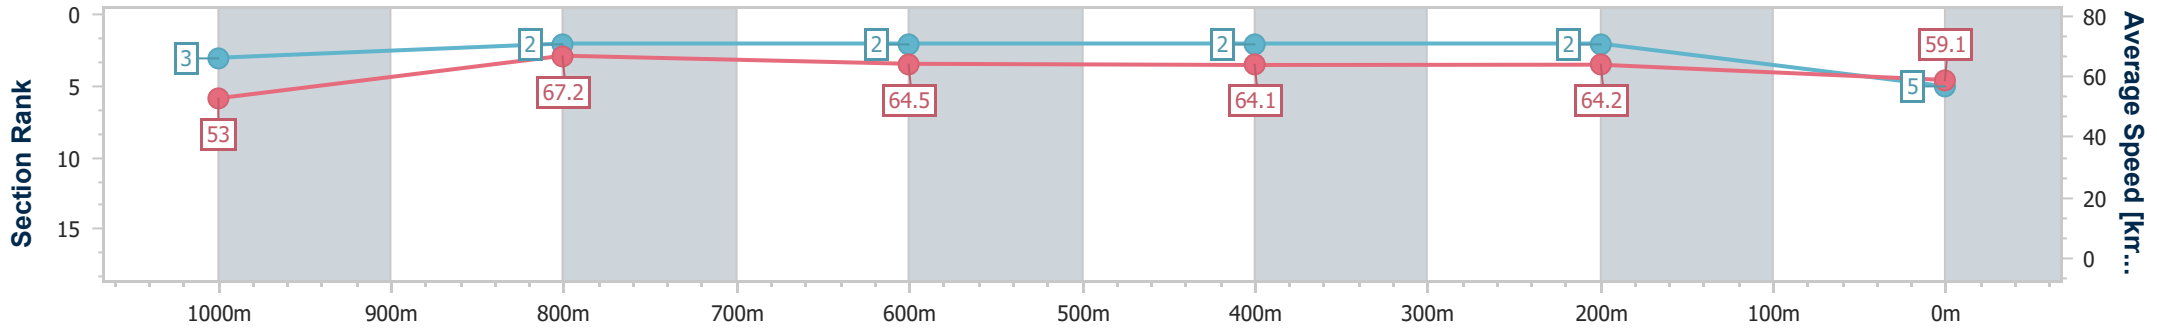

Horse/Jockey Name	Sir Carter
Final Rank	5
Fastest Section Time (Section)	0:10.74 (1000m)
Top Speed [km/h] (Section)	68.3 (1000m)
Race State	Finished

Doomben QLD Professional
Race 8: LADBROKES LIVE BETTING Class 2 Plate - 1200m
28 February 2024 - 17:17
Track Rating: Good 3, Weather: Fine, Rail Position: +7m Entire

BRISBANE
RACING CLUB

Section	Overall	1000m	800m	600m	400m	200m
Section Times	1:10.07 [5] (0:13.61)	0:56.46 [3] (0:10.74)	0:45.72 [2] (0:11.22)	0:34.50 [2] (0:11.16)	0:23.34 [2] (0:11.18)	0:12.16 [2] (0:12.16)
Average Speed [km/h]	53.0	67.2	64.5	64.1	64.2	59.1
Top Speed [km/h]	67.1	68.3	66.4	65.4	65.5	62.9
Avg. Dist. to Rail [m]	4.2	0.8	0.5	0.7	1.1	1.0
Avg. Stride Freq. [Hz]	2.3	2.5	2.4	2.4	2.4	2.3
Avg. Stride Length [m]	6.4	7.6	7.6	7.6	7.5	7.2

- [ ] Ranking at each section and finish
- -.-.- No data available at this section
- NA No data available