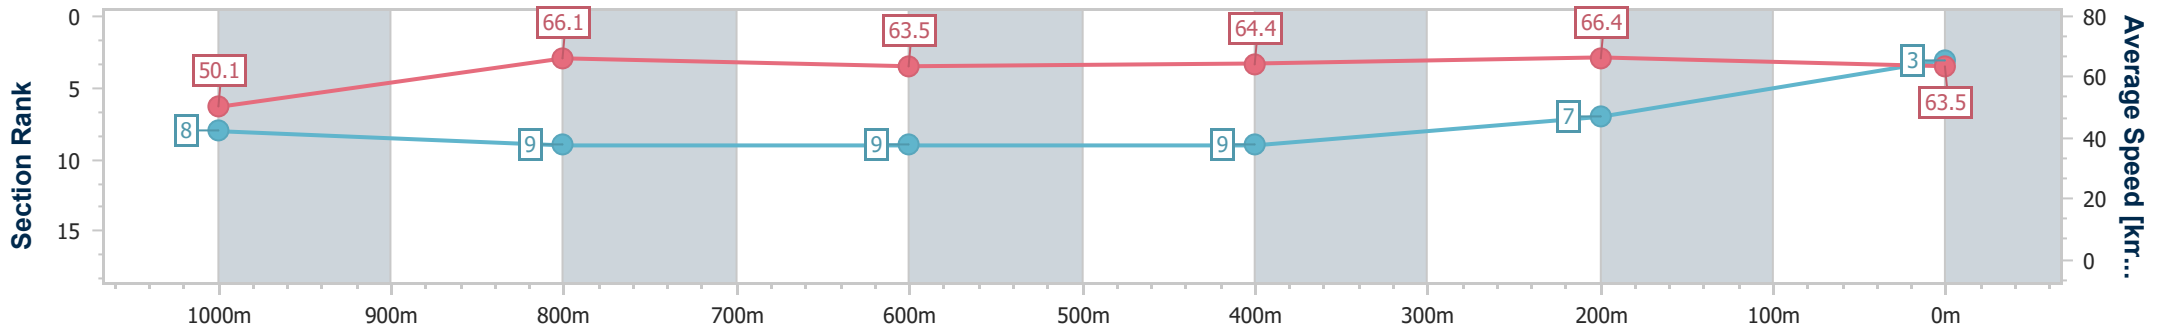

Doomben QLD Professional

Race 8: LADBROKES LIVE BETTING Class 2 Plate - 1200m

28 February 2024 - 17:17

Track Rating: Good 3, Weather: Fine, Rail Position: +7m Entire

BRISBANE RACING CLUB

Section	Overall	1000m	800m	600m	400m	200m
Section Times	1:09.73 [3] (0:14.39)	0:55.34 [8] (0:10.90)	0:44.44 [9] (0:11.28)	0:33.16 [9] (0:11.03)	0:22.13 [9] (0:10.77)	0:11.36 [7] (0:11.36)
Average Speed [km/h]	50.1	66.1	63.5	64.4	66.4	63.5
Top Speed [km/h]	64.1	67.0	65.9	67.4	68.2	66.6
Avg. Dist. to Rail [m]	3.9	0.5	1.0	2.2	2.3	4.2
Avg. Stride Freq. [Hz]	2.3	2.3	2.3	2.3	2.4	2.3
Avg. Stride Length [m]	6.1	7.8	7.6	7.8	7.7	7.5