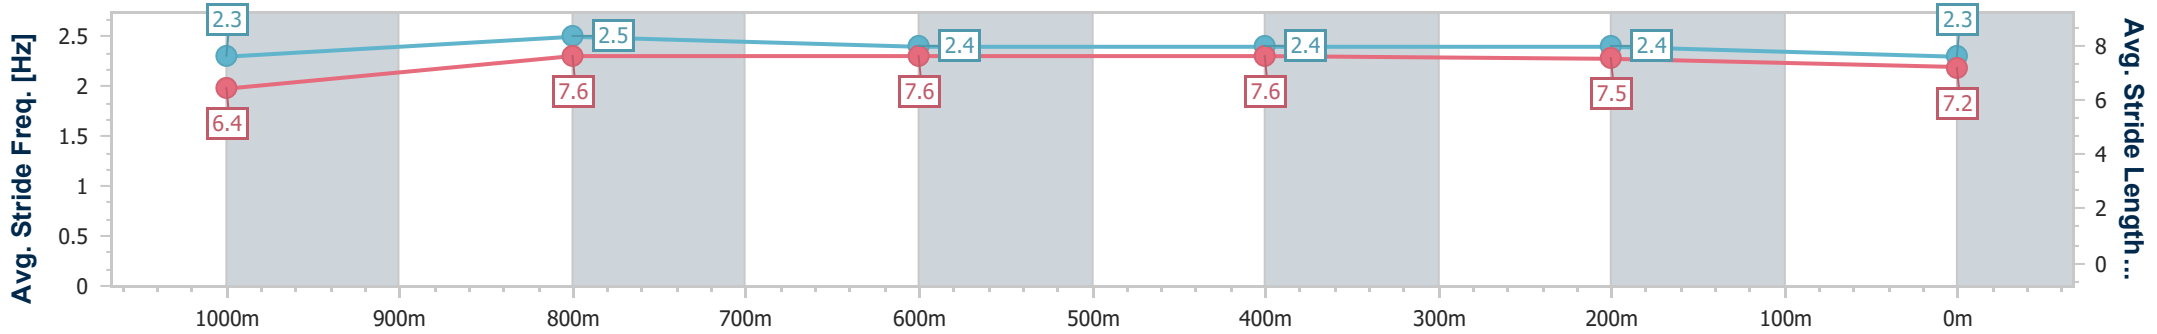

Horse/Jockey Name	Sir Carter
Final Rank	5
Fastest Section Time (Section)	0:10.74 (1000m)
Top Speed [km/h] (Section)	68.3 (1000m)
Race State	Finished

Doomben QLD Professional
Race 8: LADBROKES LIVE BETTING Class 2 Plate - 1200m
28 February 2024 - 17:17
Track Rating: Good 3, Weather: Fine, Rail Position: +7m Entire

BRISBANE
RACING CLUB

Section	Overall	1000m	800m	600m	400m	200m
Section Times	1:10.07 [5] (0:13.61)	0:56.46 [3] (0:10.74)	0:45.72 [2] (0:11.22)	0:34.50 [2] (0:11.16)	0:23.34 [2] (0:11.18)	0:12.16 [2] (0:12.16)
Average Speed [km/h]	53.0	67.2	64.5	64.1	64.2	59.1
Top Speed [km/h]	67.1	68.3	66.4	65.4	65.5	62.9
Avg. Dist. to Rail [m]	4.2	0.8	0.5	0.7	1.1	1.0
Avg. Stride Freq. [Hz]	2.3	2.5	2.4	2.4	2.4	2.3
Avg. Stride Length [m]	6.4	7.6	7.6	7.6	7.5	7.2

- [ ] Ranking at each section and finish
- -.-.- No data available at this section
- NA No data available