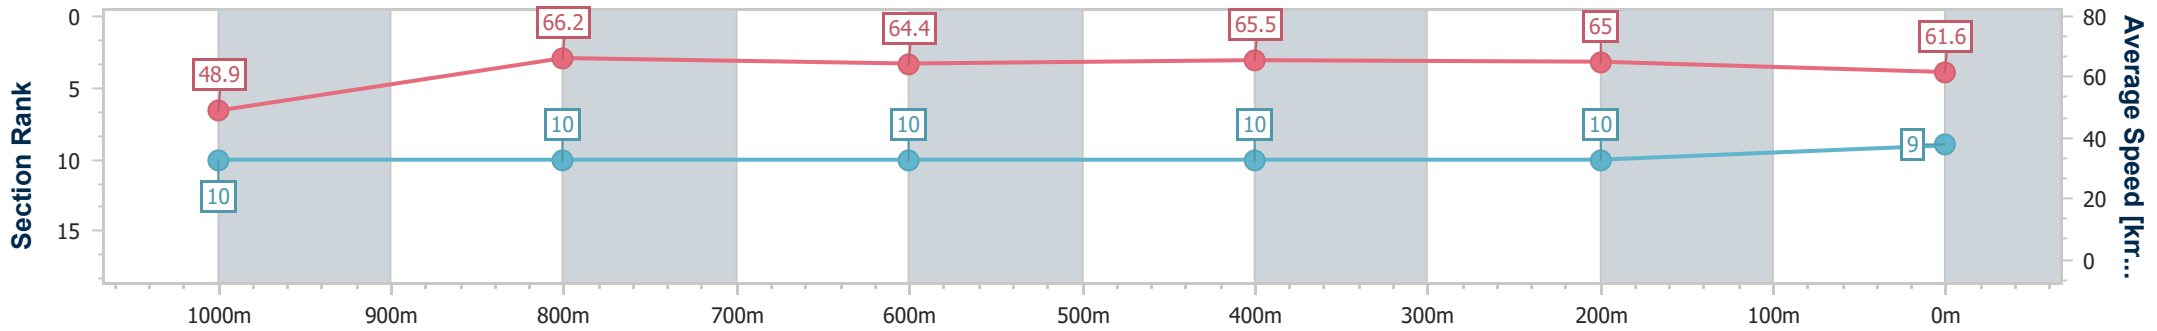

Horse/Jockey Name	Signita
Final Rank	9
Fastest Section Time (Section)	0:10.89 (1000m)
Top Speed [km/h] (Section)	67.5 (600m)
Race State	Finished

Doomben QLD Professional
Race 8: LADBROKES LIVE BETTING Class 2 Plate - 1200m
28 February 2024 - 17:17
Track Rating: Good 3, Weather: Fine, Rail Position: +7m Entire

BRISBANE
RACING CLUB

Section	Overall	1000m	800m	600m	400m	200m
Section Times	1:10.61 [9] (0:14.74)	0:55.87 [10] (0:10.89)	0:44.98 [10] (0:11.24)	0:33.74 [10] (0:11.00)	0:22.74 [10] (0:11.05)	0:11.69 [10] (0:11.69)
Average Speed [km/h]	48.9	66.2	64.4	65.5	65.0	61.6
Top Speed [km/h]	62.6	67.1	66.9	67.5	66.5	64.5
Avg. Dist. to Rail [m]	6.4	0.5	1.3	1.5	0.9	1.0
Avg. Stride Freq. [Hz]	2.3	2.4	2.4	2.4	2.4	2.4
Avg. Stride Length [m]	6.0	7.6	7.4	7.6	7.4	7.1

- [ ] Ranking at each section and finish
- -.-.- No data available at this section
- NA No data available