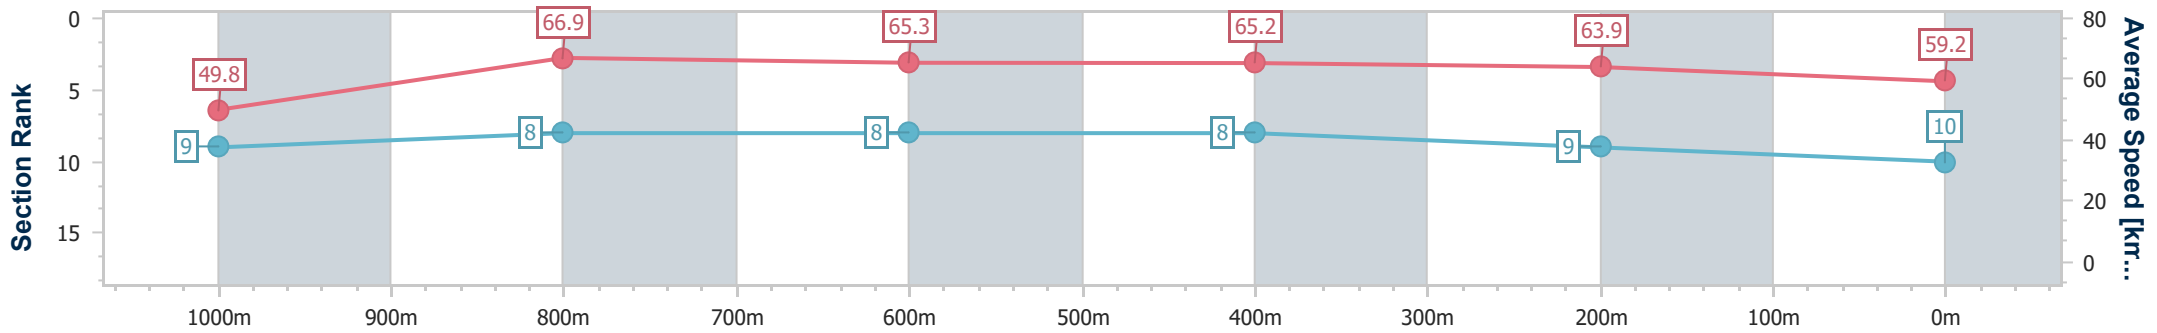

Doomben QLD Professional

Race 8: LADBROKES LIVE BETTING Class 2 Plate - 1200m

28 February 2024 - 17:17

Track Rating: Good 3, Weather: Fine, Rail Position: +7m Entire

BRISBANE RACING CLUB

Section	Overall	1000m	800m	600m	400m	200m
Section Times	1:10.95 [10] (0:14.51)	0:56.44 [9] (0:10.71)	0:45.73 [8] (0:11.14)	0:34.59 [8] (0:11.12)	0:23.47 [8] (0:11.29)	0:12.18 [9] (0:12.18)
Average Speed [km/h]	49.8	66.9	65.3	65.2	63.9	59.2
Top Speed [km/h]	64.6	67.6	66.4	66.0	65.1	62.8
Avg. Dist. to Rail [m]	4.5	0.5	1.2	1.4	4.2	6.6
Avg. Stride Freq. [Hz]	2.3	2.5	2.5	2.4	2.4	2.3
Avg. Stride Length [m]	6.0	7.4	7.3	7.4	7.3	7.1

- [] Ranking at each section and finish
- .-.- No data available at this section
- NA No data available

Horse/Jockey Name	Fleur De Rose
Final Rank	11
Fastest Section Time (Section)	0:10.98 (800m)
Top Speed [km/h] (Section)	67.4 (800m)
Race State	Finished