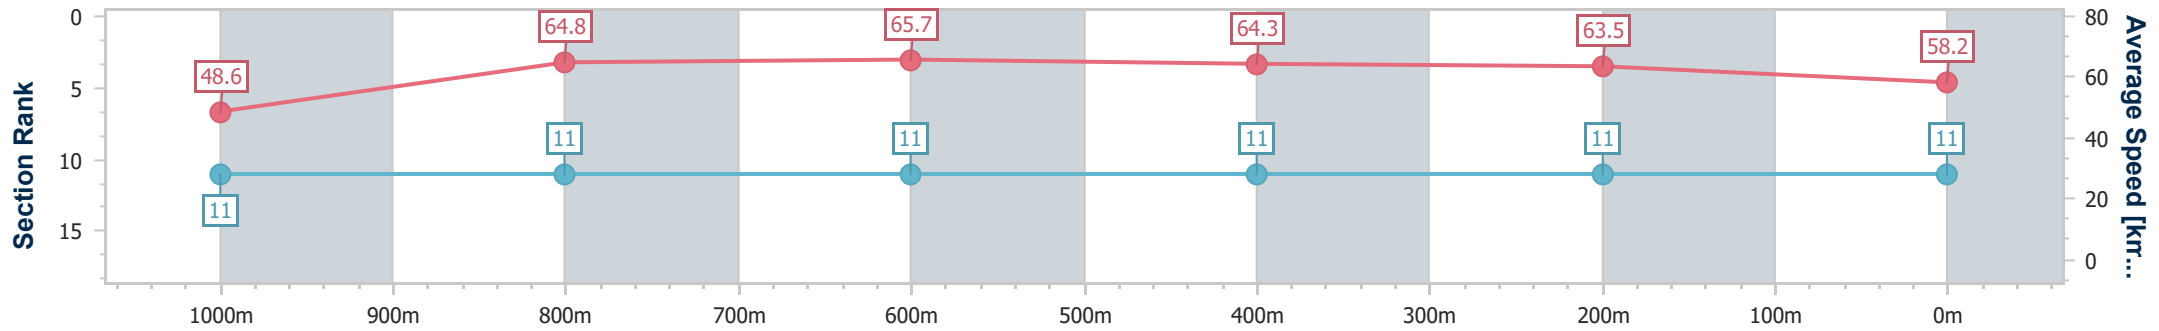

Doomben QLD Professional

Race 8: LADBROKES LIVE BETTING Class 2 Plate - 1200m

28 February 2024 - 17:17

Track Rating: Good 3, Weather: Fine, Rail Position: +7m Entire

BRISBANE RACING CLUB

Section	Overall	1000m	800m	600m	400m	200m
Section Times	1:11.73 [11] (0:14.81)	0:56.92 [11] (0:11.13)	0:45.79 [11] (0:10.98)	0:34.81 [11] (0:11.13)	0:23.68 [11] (0:11.32)	0:12.36 [11] (0:12.36)
Average Speed [km/h]	48.6	64.8	65.7	64.3	63.5	58.2
Top Speed [km/h]	60.7	67.2	67.4	65.7	65.1	61.3
Avg. Dist. to Rail [m]	8.1	1.1	0.6	1.3	1.1	0.7
Avg. Stride Freq. [Hz]	2.2	2.4	2.4	2.4	2.4	2.3
Avg. Stride Length [m]	6.0	7.6	7.5	7.5	7.5	7.0

- [] Ranking at each section and finish
- .-.- No data available at this section
- NA No data available