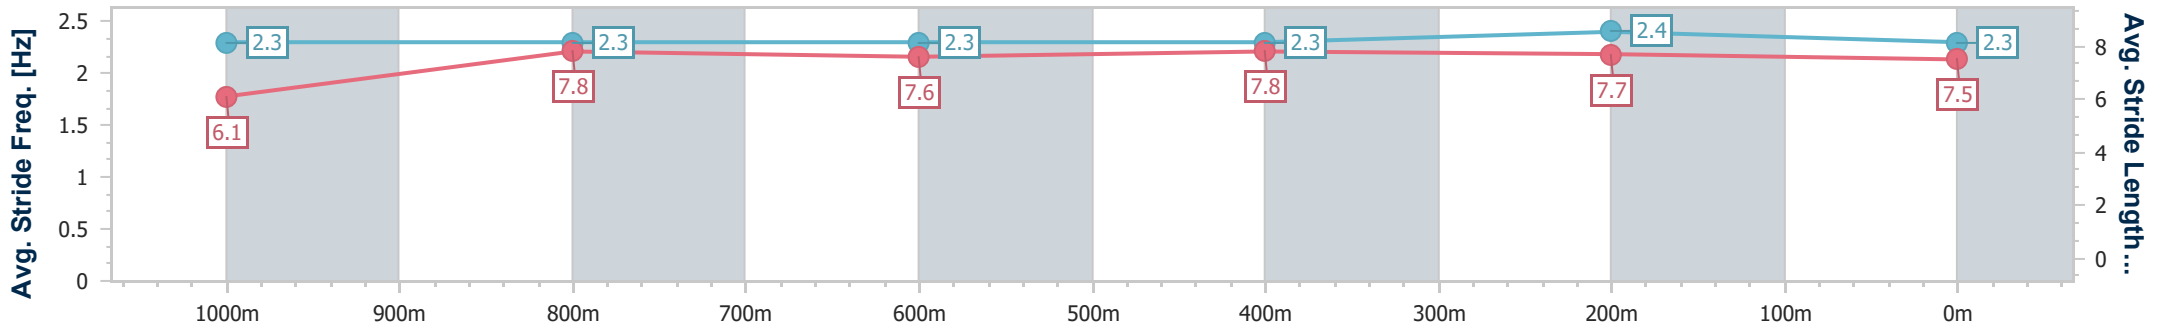

Doomben QLD Professional

Race 8: LADBROKES LIVE BETTING Class 2 Plate - 1200m

28 February 2024 - 17:17

Track Rating: Good 3, Weather: Fine, Rail Position: +7m Entire

BRISBANE RACING CLUB

Section	Overall	1000m	800m	600m	400m	200m
Section Times	1:09.73 [3] (0:14.39)	0:55.34 [8] (0:10.90)	0:44.44 [9] (0:11.28)	0:33.16 [9] (0:11.03)	0:22.13 [9] (0:10.77)	0:11.36 [7] (0:11.36)
Average Speed [km/h]	50.1	66.1	63.5	64.4	66.4	63.5
Top Speed [km/h]	64.1	67.0	65.9	67.4	68.2	66.6
Avg. Dist. to Rail [m]	3.9	0.5	1.0	2.2	2.3	4.2
Avg. Stride Freq. [Hz]	2.3	2.3	2.3	2.3	2.4	2.3
Avg. Stride Length [m]	6.1	7.8	7.6	7.8	7.7	7.5