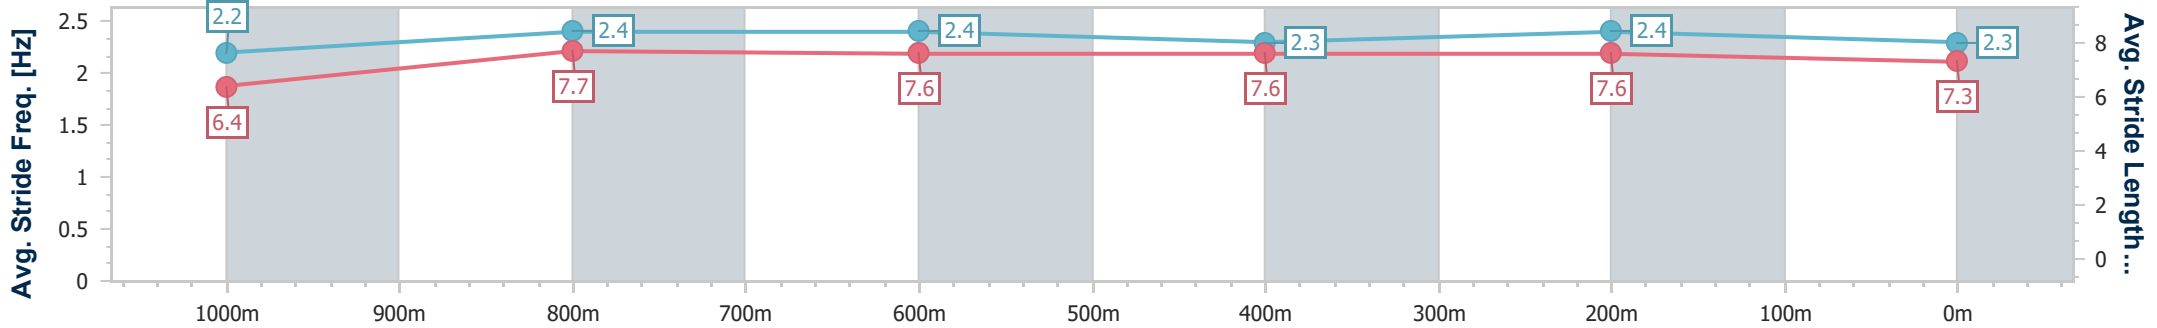

Horse/Jockey Name	Shapin Power
Final Rank	8
Fastest Section Time (Section)	0:10.78 (1000m)
Top Speed [km/h] (Section)	67.7 (1000m)
Race State	Finished

Doomben QLD Professional
Race 8: LADBROKES LIVE BETTING Class 2 Plate - 1200m
28 February 2024 - 17:17
Track Rating: Good 3, Weather: Fine, Rail Position: +7m Entire

BRISBANE
RACING CLUB

Section	Overall	1000m	800m	600m	400m	200m
Section Times	1:10.37 [8] (0:14.09)	0:56.28 [6] (0:10.78)	0:45.50 [7] (0:11.22)	0:34.28 [7] (0:11.23)	0:23.05 [7] (0:11.10)	0:11.95 [8] (0:11.95)
Average Speed [km/h]	51.1	66.8	64.0	64.1	64.8	60.2
Top Speed [km/h]	66.3	67.7	65.8	65.3	66.2	65.8
Avg. Dist. to Rail [m]	1.3	0.4	0.5	0.2	1.6	4.2
Avg. Stride Freq. [Hz]	2.2	2.4	2.4	2.3	2.4	2.3
Avg. Stride Length [m]	6.4	7.7	7.6	7.6	7.6	7.3

- [ ] Ranking at each section and finish
- -.-.- No data available at this section
- NA No data available