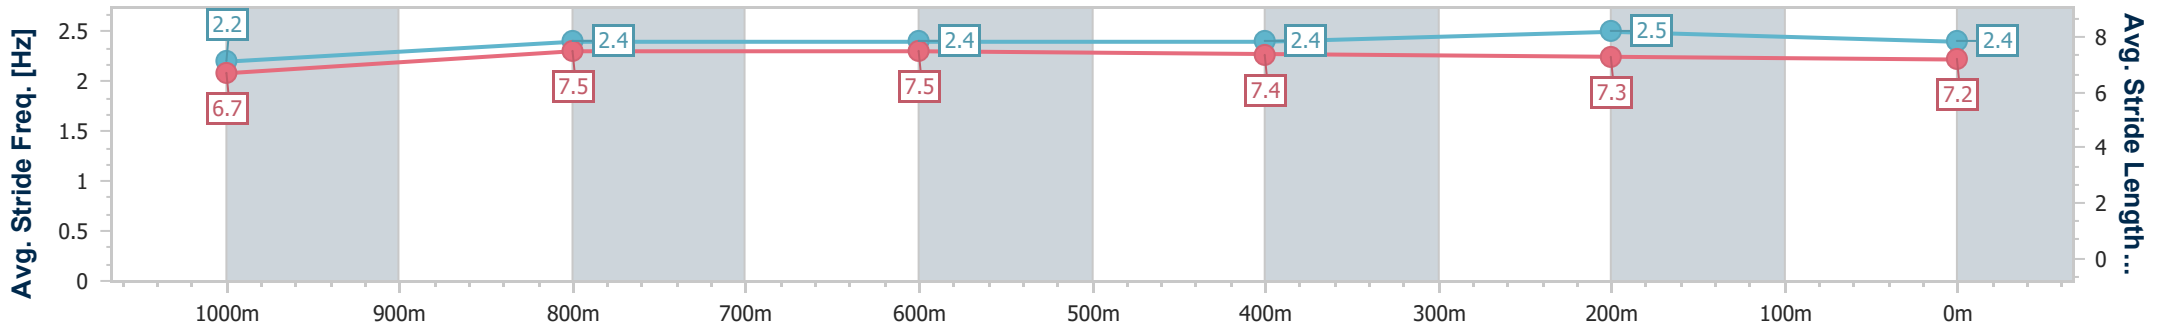

Horse/Jockey Name	Amathuba
Final Rank	2
Fastest Section Time (Section)	0:10.91 (1000m)
Top Speed [km/h] (Section)	67.9 (400m)
Race State	Finished

Doomben QLD Professional
Race 8: LADBROKES LIVE BETTING Class 2 Plate - 1200m
28 February 2024 - 17:17
Track Rating: Good 3, Weather: Fine, Rail Position: +7m Entire

BRISBANE
RACING CLUB

Section	Overall	1000m	800m	600m	400m	200m
Section Times	1:09.63 [2] (0:13.80)	0:55.83 [4] (0:10.91)	0:44.92 [5] (0:11.21)	0:33.71 [5] (0:11.19)	0:22.52 [4] (0:11.07)	0:11.45 [4] (0:11.45)
Average Speed [km/h]	52.2	66.3	64.1	64.1	65.1	62.8
Top Speed [km/h]	66.8	67.1	66.3	65.4	67.9	65.7
Avg. Dist. to Rail [m]	0.5	0.2	0.2	0.7	0.8	0.8
Avg. Stride Freq. [Hz]	2.2	2.4	2.4	2.4	2.5	2.4
Avg. Stride Length [m]	6.7	7.5	7.5	7.4	7.3	7.2

- [ ] Ranking at each section and finish
- -.-.- No data available at this section
- NA No data available