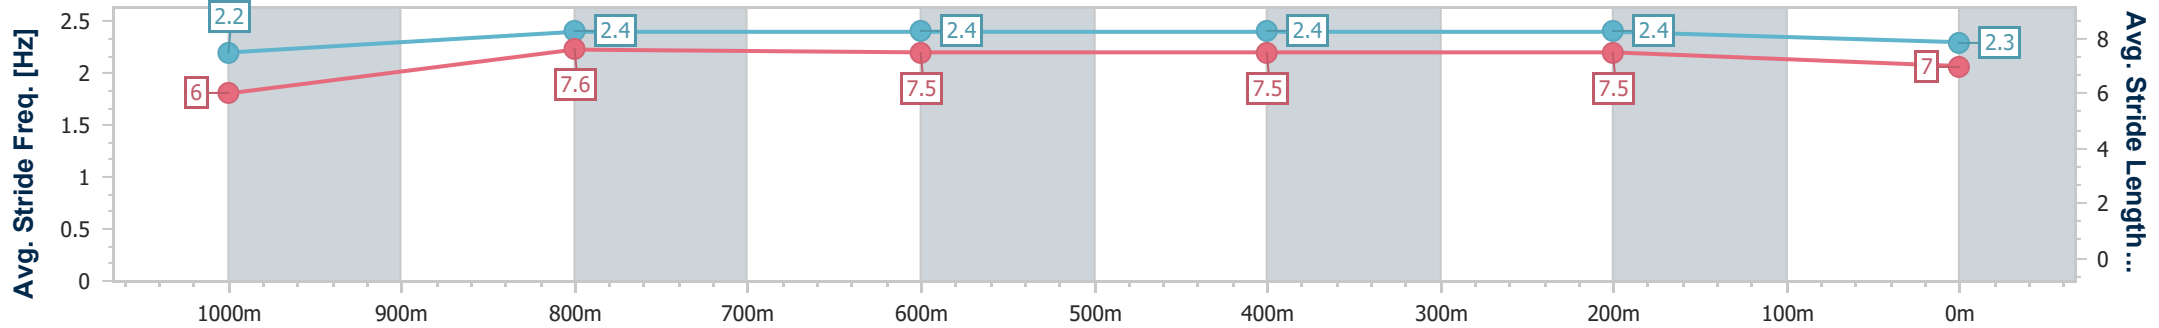

- [] Ranking at each section and finish
- .-.- No data available at this section
- NA No data available

Horse/Jockey Name	Fleur De Rose
Final Rank	11
Fastest Section Time (Section)	0:10.98 (800m)
Top Speed [km/h] (Section)	67.4 (800m)
Race State	Finished

Doomben QLD Professional

Race 8: LADBROKES LIVE BETTING Class 2 Plate - 1200m

28 February 2024 - 17:17

Track Rating: Good 3, Weather: Fine, Rail Position: +7m Entire

BRISBANE RACING CLUB

Section	Overall	1000m	800m	600m	400m	200m
Section Times	1:11.73 [11] (0:14.81)	0:56.92 [11] (0:11.13)	0:45.79 [11] (0:10.98)	0:34.81 [11] (0:11.13)	0:23.68 [11] (0:11.32)	0:12.36 [11] (0:12.36)
Average Speed [km/h]	48.6	64.8	65.7	64.3	63.5	58.2
Top Speed [km/h]	60.7	67.2	67.4	65.7	65.1	61.3
Avg. Dist. to Rail [m]	8.1	1.1	0.6	1.3	1.1	0.7
Avg. Stride Freq. [Hz]	2.2	2.4	2.4	2.4	2.4	2.3
Avg. Stride Length [m]	6.0	7.6	7.5	7.5	7.5	7.0

- [] Ranking at each section and finish
- .-.- No data available at this section
- NA No data available