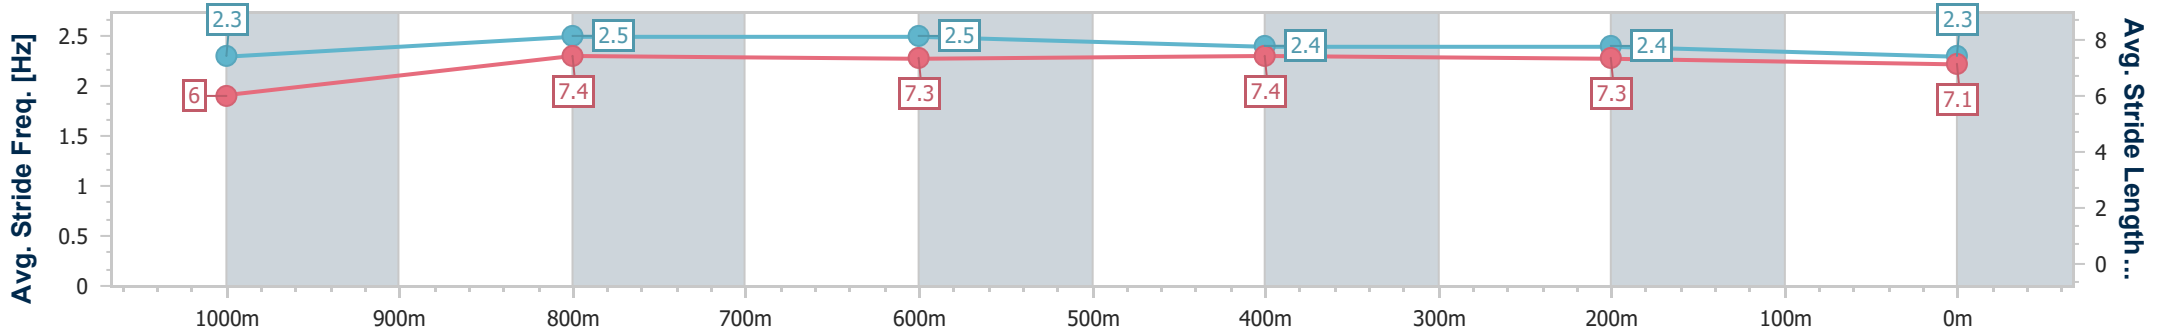

Doomben QLD Professional

Race 8: LADBROKES LIVE BETTING Class 2 Plate - 1200m

28 February 2024 - 17:17

Track Rating: Good 3, Weather: Fine, Rail Position: +7m Entire

BRISBANE RACING CLUB

Section	Overall	1000m	800m	600m	400m	200m
Section Times	1:10.95 [10] (0:14.51)	0:56.44 [9] (0:10.71)	0:45.73 [8] (0:11.14)	0:34.59 [8] (0:11.12)	0:23.47 [8] (0:11.29)	0:12.18 [9] (0:12.18)
Average Speed [km/h]	49.8	66.9	65.3	65.2	63.9	59.2
Top Speed [km/h]	64.6	67.6	66.4	66.0	65.1	62.8
Avg. Dist. to Rail [m]	4.5	0.5	1.2	1.4	4.2	6.6
Avg. Stride Freq. [Hz]	2.3	2.5	2.5	2.4	2.4	2.3
Avg. Stride Length [m]	6.0	7.4	7.3	7.4	7.3	7.1

- [] Ranking at each section and finish
- .-.- No data available at this section
- NA No data available

Horse/Jockey Name	Fleur De Rose
Final Rank	11
Fastest Section Time (Section)	0:10.98 (800m)
Top Speed [km/h] (Section)	67.4 (800m)
Race State	Finished