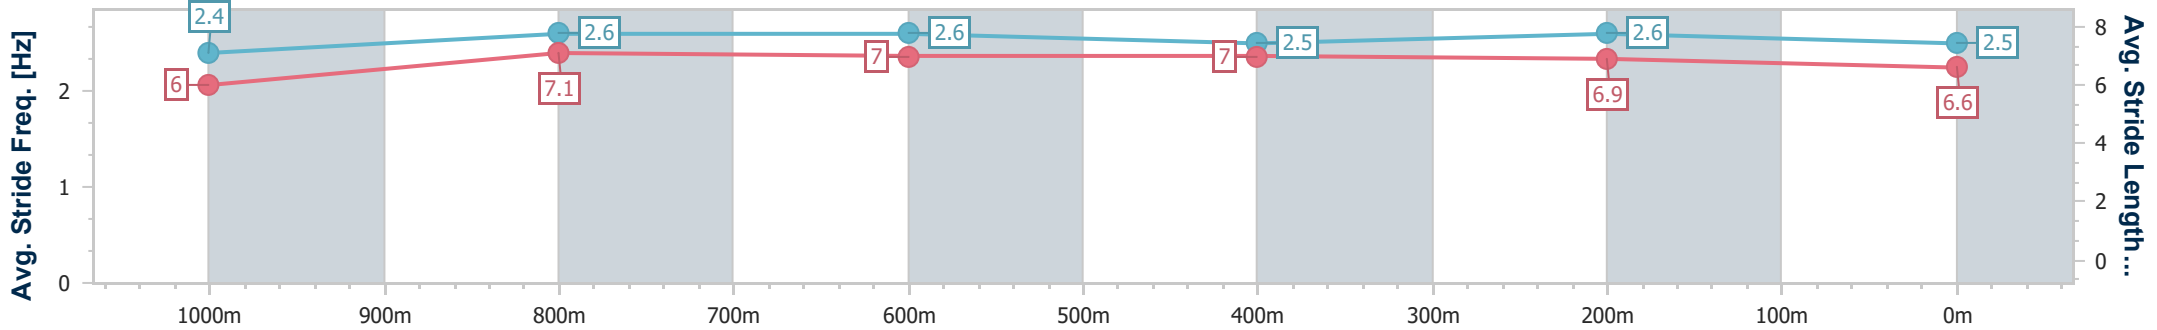

Horse/Jockey Name	Wish I Had
Final Rank	7
Fastest Section Time (Section)	0:10.79 (1000m)
Top Speed [km/h] (Section)	68.6 (1000m)
Race State	Finished

Doomben QLD Professional
Race 8: LADBROKES LIVE BETTING Class 2 Plate - 1200m
28 February 2024 - 17:17
Track Rating: Good 3, Weather: Fine, Rail Position: +7m Entire

BRISBANE
RACING CLUB

Section	Overall	1000m	800m	600m	400m	200m
Section Times	1:10.33 [7] (0:13.86)	0:56.47 [5] (0:10.79)	0:45.68 [4] (0:11.24)	0:34.44 [4] (0:11.22)	0:23.22 [5] (0:11.20)	0:12.02 [6]
Average Speed [km/h]	52.1	67.0	64.4	64.0	64.2	60.0
Top Speed [km/h]	68.1	68.6	65.7	65.1	65.7	63.8
Avg. Dist. to Rail [m]	0.9	0.7	1.4	0.3	1.0	1.3
Avg. Stride Freq. [Hz]	2.4	2.6	2.6	2.5	2.6	2.5
Avg. Stride Length [m]	6.0	7.1	7.0	7.0	6.9	6.6

- [ ] Ranking at each section and finish
- -.-.- No data available at this section
- NA No data available