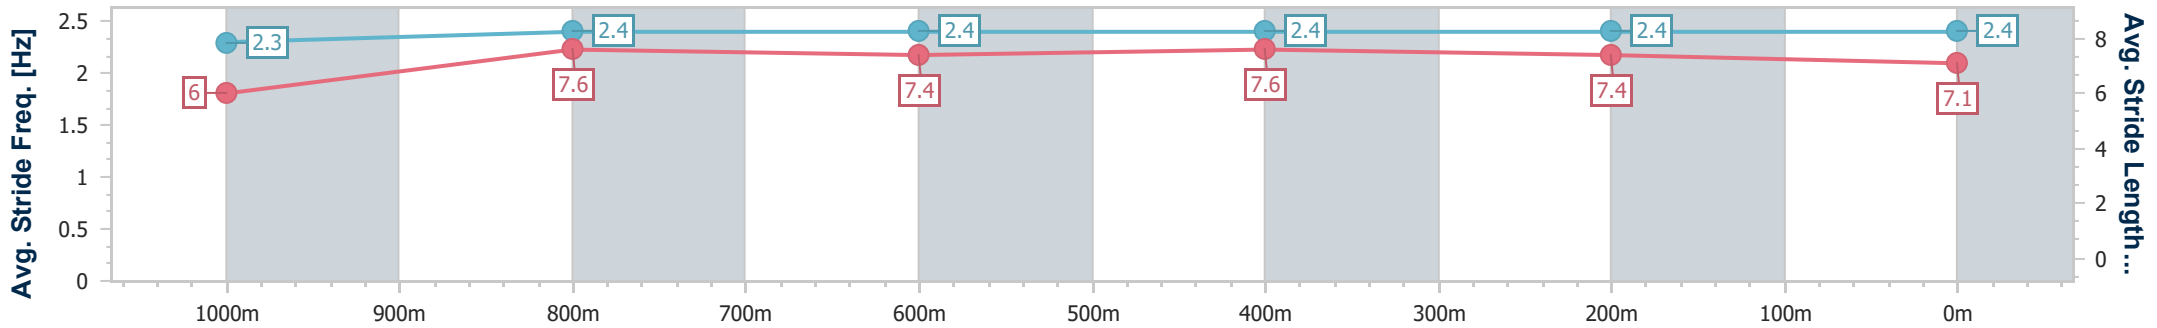

Horse/Jockey Name	Signita
Final Rank	9
Fastest Section Time (Section)	0:10.89 (1000m)
Top Speed [km/h] (Section)	67.5 (600m)
Race State	Finished

Doomben QLD Professional
Race 8: LADBROKES LIVE BETTING Class 2 Plate - 1200m
28 February 2024 - 17:17
Track Rating: Good 3, Weather: Fine, Rail Position: +7m Entire

BRISBANE
RACING CLUB

Section	Overall	1000m	800m	600m	400m	200m
Section Times	1:10.61 [9] (0:14.74)	0:55.87 [10] (0:10.89)	0:44.98 [10] (0:11.24)	0:33.74 [10] (0:11.00)	0:22.74 [10] (0:11.05)	0:11.69 [10] (0:11.69)
Average Speed [km/h]	48.9	66.2	64.4	65.5	65.0	61.6
Top Speed [km/h]	62.6	67.1	66.9	67.5	66.5	64.5
Avg. Dist. to Rail [m]	6.4	0.5	1.3	1.5	0.9	1.0
Avg. Stride Freq. [Hz]	2.3	2.4	2.4	2.4	2.4	2.4
Avg. Stride Length [m]	6.0	7.6	7.4	7.6	7.4	7.1

- [ ] Ranking at each section and finish
- -.-.- No data available at this section
- NA No data available