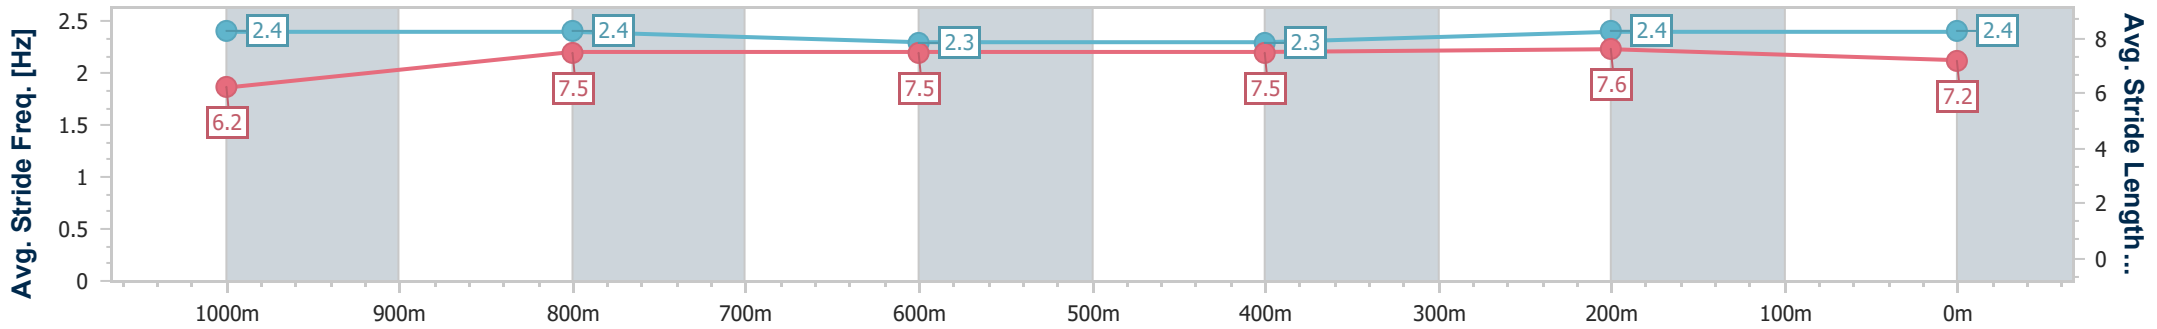

Horse/Jockey Name	Rustic Boom
Final Rank	4
Fastest Section Time (Section)	0:10.91 (1000m)
Top Speed [km/h] (Section)	67.8 (1000m)
Race State	Finished

Doomben QLD Professional
Race 8: LADBROKES LIVE BETTING Class 2 Plate - 1200m
28 February 2024 - 17:17
Track Rating: Good 3, Weather: Fine, Rail Position: +7m Entire

BRISBANE
RACING CLUB

Section	Overall	1000m	800m	600m	400m	200m
Section Times	1:09.83 [4] (0:13.56)	0:56.27 [2] (0:10.91)	0:45.36 [3] (0:11.31)	0:34.05 [3] (0:11.24)	0:22.81 [3] (0:11.01)	0:11.80 [3] (0:11.80)
Average Speed [km/h]	53.2	65.6	63.3	63.1	64.8	61.2
Top Speed [km/h]	67.0	67.8	65.0	64.7	66.3	65.2
Avg. Dist. to Rail [m]	1.1	1.1	1.5	2.8	2.1	0.5
Avg. Stride Freq. [Hz]	2.4	2.4	2.3	2.3	2.4	2.4
Avg. Stride Length [m]	6.2	7.5	7.5	7.5	7.6	7.2

- [ ] Ranking at each section and finish
- -.-.- No data available at this section
- NA No data available