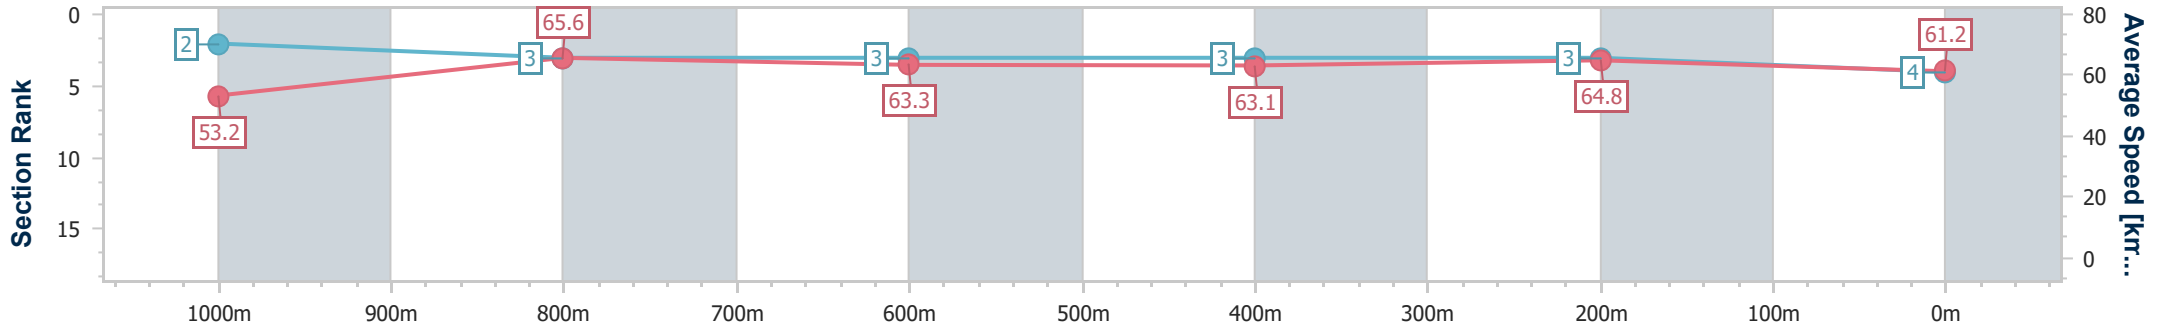

Horse/Jockey Name	Rustic Boom
Final Rank	4
Fastest Section Time (Section)	0:10.91 (1000m)
Top Speed [km/h] (Section)	67.8 (1000m)
Race State	Finished

Doomben QLD Professional
Race 8: LADBROKES LIVE BETTING Class 2 Plate - 1200m
28 February 2024 - 17:17
Track Rating: Good 3, Weather: Fine, Rail Position: +7m Entire

BRISBANE
RACING CLUB

Section	Overall	1000m	800m	600m	400m	200m
Section Times	1:09.83 [4] (0:13.56)	0:56.27 [2] (0:10.91)	0:45.36 [3] (0:11.31)	0:34.05 [3] (0:11.24)	0:22.81 [3] (0:11.01)	0:11.80 [3] (0:11.80)
Average Speed [km/h]	53.2	65.6	63.3	63.1	64.8	61.2
Top Speed [km/h]	67.0	67.8	65.0	64.7	66.3	65.2
Avg. Dist. to Rail [m]	1.1	1.1	1.5	2.8	2.1	0.5
Avg. Stride Freq. [Hz]	2.4	2.4	2.3	2.3	2.4	2.4
Avg. Stride Length [m]	6.2	7.5	7.5	7.5	7.6	7.2

- [ ] Ranking at each section and finish
- -.-.- No data available at this section
- NA No data available