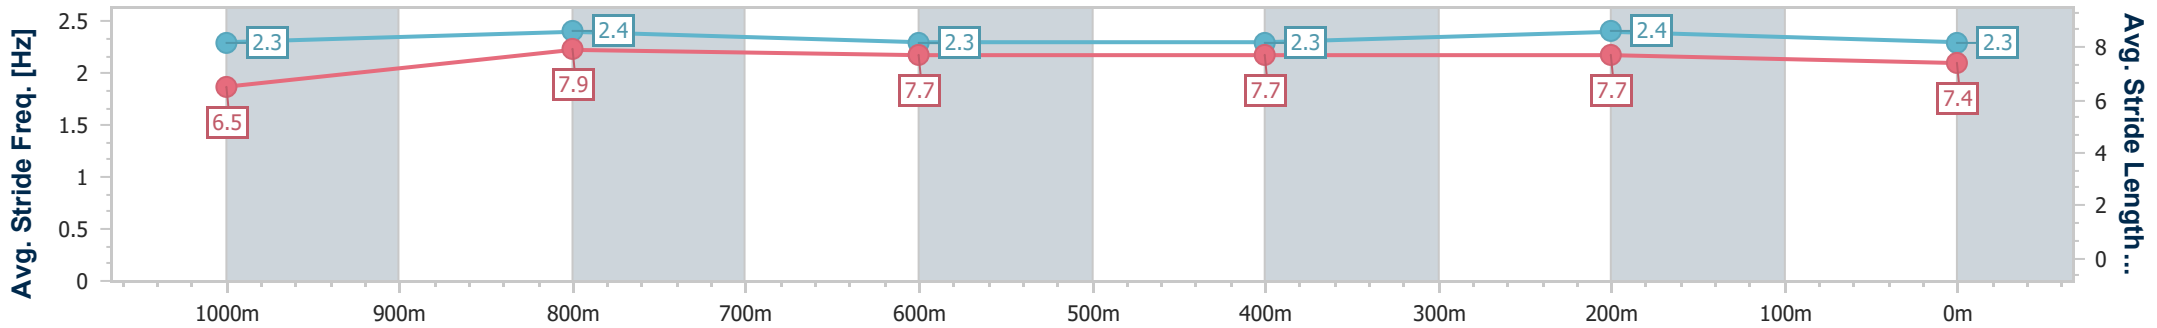

Doomben QLD Professional

Race 8: LADBROKES LIVE BETTING Class 2 Plate - 1200m

28 February 2024 - 17:17

Track Rating: Good 3, Weather: Fine, Rail Position: +7m Entire

BRISBANE RACING CLUB

Section	Overall	1000m	800m	600m	400m	200m
Section Times	1:09.50 [1] (0:13.51)	0:55.99 [1] (0:10.75)	0:45.24 [1] (0:11.29)	0:33.95 [1] (0:11.16)	0:22.79 [1] (0:10.89)	0:11.90 [1] (0:11.90)
Average Speed [km/h]	53.3	67.0	64.0	64.0	65.9	60.6
Top Speed [km/h]	69.8	69.8	64.6	65.0	67.1	64.2
Avg. Dist. to Rail [m]	7.2	1.0	0.3	0.8	0.9	1.6
Avg. Stride Freq. [Hz]	2.3	2.4	2.3	2.3	2.4	2.3
Avg. Stride Length [m]	6.5	7.9	7.7	7.7	7.7	7.4