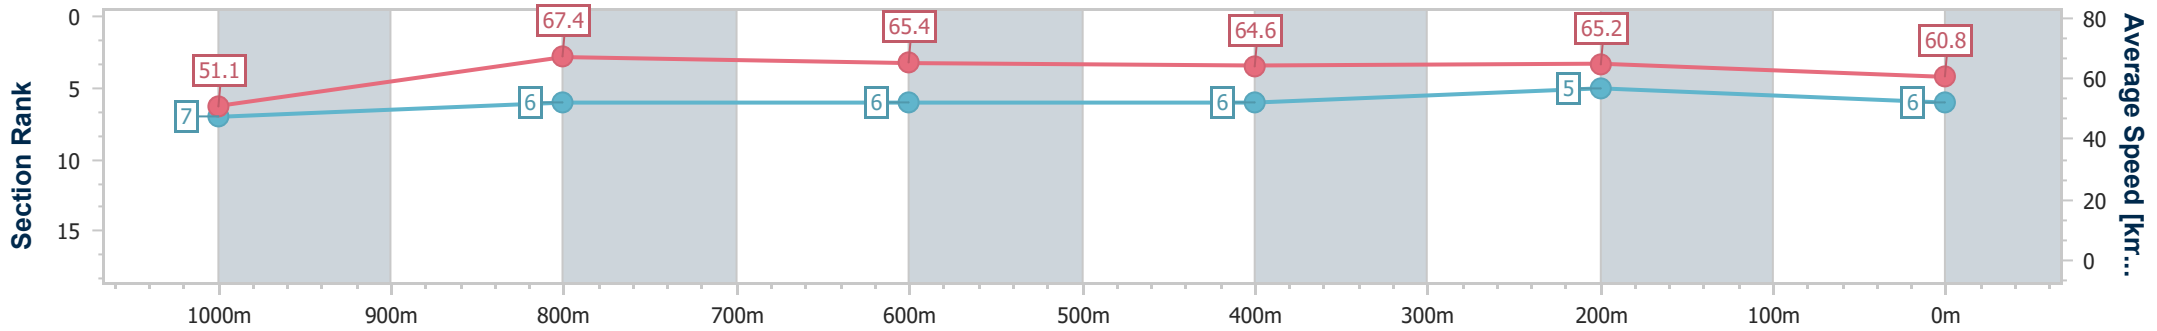

Horse/Jockey Name	Damo Dayz
Final Rank	6
Fastest Section Time (Section)	0:10.71 (1000m)
Top Speed [km/h] (Section)	69.1 (1000m)
Race State	Finished

Doomben QLD Professional
Race 8: LADBROKES LIVE BETTING Class 2 Plate - 1200m
28 February 2024 - 17:17
Track Rating: Good 3, Weather: Fine, Rail Position: +7m Entire

BRISBANE
RACING CLUB

Section	Overall	1000m	800m	600m	400m	200m
Section Times	1:10.13 [6] (0:14.15)	0:55.98 [7] (0:10.71)	0:45.27 [6] (0:11.10)	0:34.17 [6] (0:11.21)	0:22.96 [6] (0:11.10)	0:11.86 [5] (0:11.86)
Average Speed [km/h]	51.1	67.4	65.4	64.6	65.2	60.8
Top Speed [km/h]	68.7	69.1	66.5	65.5	66.0	64.4
Avg. Dist. to Rail [m]	3.0	1.3	1.8	1.3	3.2	2.9
Avg. Stride Freq. [Hz]	2.2	2.4	2.4	2.4	2.5	2.4
Avg. Stride Length [m]	6.3	7.7	7.6	7.5	7.4	7.1

- [ ] Ranking at each section and finish
- -.-.- No data available at this section
- NA No data available