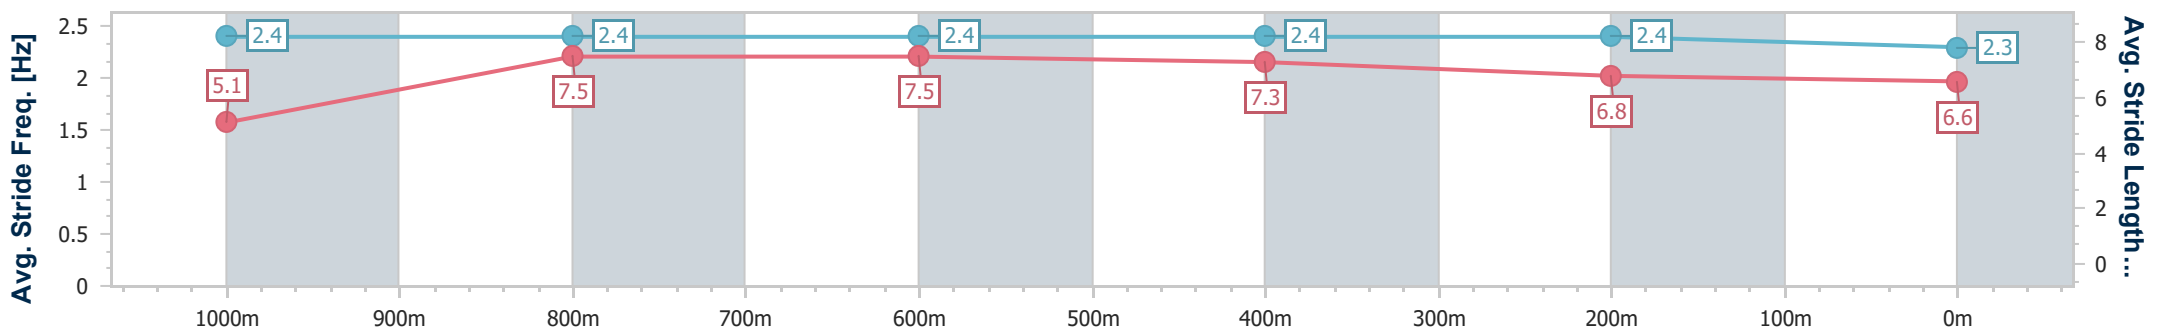

Aquis Park Gold Coast Poly QLD Professional

Race 6: 5Point Projects Maiden Handicap - 1100m

02 March 2024 - 16:04

Track Rating: Synthetic , Weather: Fine, Rail Position: True

Section	Overall	1000m	800m	600m	400m	200m
Section Times	1:06.92 [3] (0:07.50)	0:59.42 [2] (0:11.10)	0:48.32 [2] (0:11.11)	0:37.21 [2] (0:11.59)	0:25.62 [2] (0:12.35)	0:13.27 [2] (0:13.27)
Average Speed [km/h]	48.1	65.3	64.7	61.9	58.1	54.7
Top Speed [km/h]	63.9	67.9	67.9	64.7	60.8	57.4
Avg. Dist. to Rail [m]	4.4	2.7	0.4	0.6	0.8	2.0
Avg. Stride Freq. [Hz]	2.4	2.4	2.4	2.4	2.4	2.3
Avg. Stride Length [m]	5.1	7.5	7.5	7.3	6.8	6.6