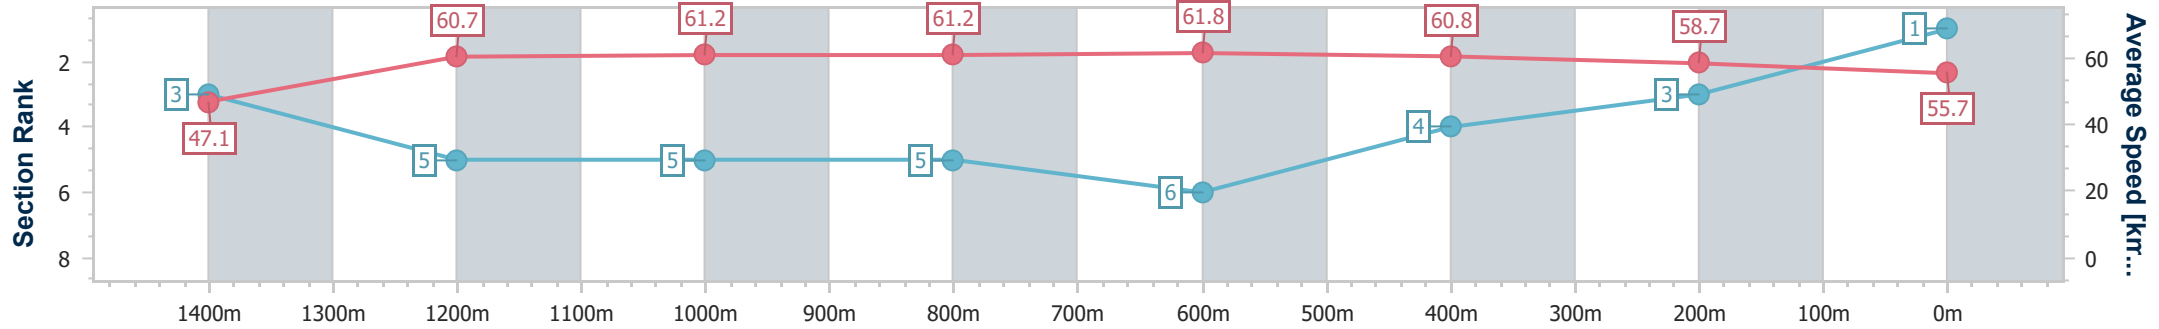

Aquis Park Gold Coast Poly QLD Professional

Race 4: R Marine Crawley Maiden Handicap - 1540m

02 March 2024 - 14:49

Track Rating: Synthetic , Weather: Fine, Rail Position: True

Section	Overall	1400m	1200m	1000m	800m	600m	400m	200m
Section Times	1:35.31 [1] (0:10.75)	1:24.56 [3] (0:11.99)	1:12.57 [5] (0:11.76)	1:00.81 [5] (0:11.77)	0:49.04 [5] (0:11.74)	0:37.30 [6] (0:11.95)	0:25.35 [4] (0:12.32)	0:13.03 [3] (0:13.03)
Average Speed [km/h]	47.1	60.7	61.2	61.2	61.8	60.8	58.7	55.7
Top Speed [km/h]	60.7	62.4	62.5	62.3	62.2	62.1	59.5	57.6
Avg. Dist. to Rail [m]	4.2	1.2	0.7	1.2	1.5	2.1	4.2	5.7
Avg. Stride Freq. [Hz]	2.3	2.4	2.3	2.3	2.3	2.3	2.4	2.3
Avg. Stride Length [m]	5.7	7.1	7.3	7.4	7.4	7.4	6.9	6.8