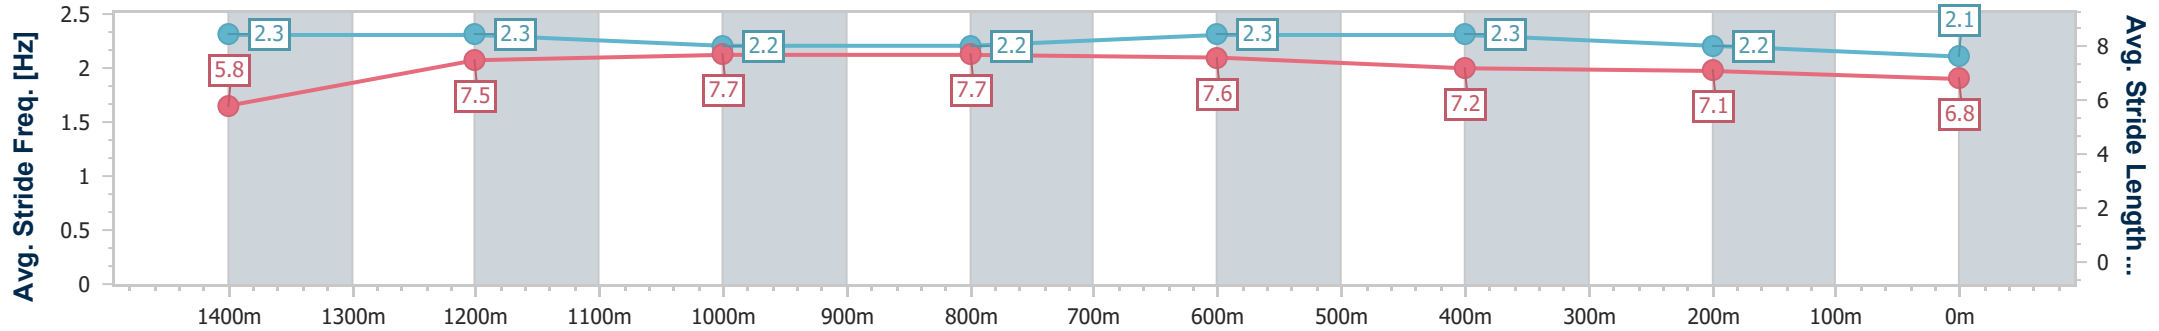

Horse/Jockey Name	Metal Rock
Final Rank	4
Fastest Section Time (Section)	0:10.54 (Overall)
Top Speed [km/h] (Section)	63.0 (Overall)
Race State	Finished

Aquis Park Gold Coast Poly QLD Professional
Race 5: Ronald McDonald House Charities South East
Queensland BENCHMARK 58 Handicap - 1540m

02 March 2024 - 15:24

Track Rating: Synthetic , Weather: Fine, Rail Position: True

Section	Overall	1400m	1200m	1000m	800m	600m	400m	200m
Section Times	1:36.47 [4] (0:10.54)	1:25.93 [2] (0:11.72)	1:14.21 [2] (0:11.80)	1:02.41 [2] (0:12.00)	0:50.41 [2] (0:11.78)	0:38.63 [2] (0:11.95)	0:26.68 [2] (0:12.82)	0:13.86 [3] (0:13.86)
Average Speed [km/h]	48.1	61.6	60.9	60.1	61.8	60.9	56.5	52.2
Top Speed [km/h]	63.0	63.0	61.2	60.6	62.8	63.0	58.2	54.5
Avg. Dist. to Rail [m]	8.2	0.3	1.1	1.1	1.8	2.4	1.6	0.9
Avg. Stride Freq. [Hz]	2.3	2.3	2.2	2.2	2.3	2.3	2.2	2.1
Avg. Stride Length [m]	5.8	7.5	7.7	7.7	7.6	7.2	7.1	6.8

- [ ] Ranking at each section and finish
- -.-.- No data available at this section
- NA No data available