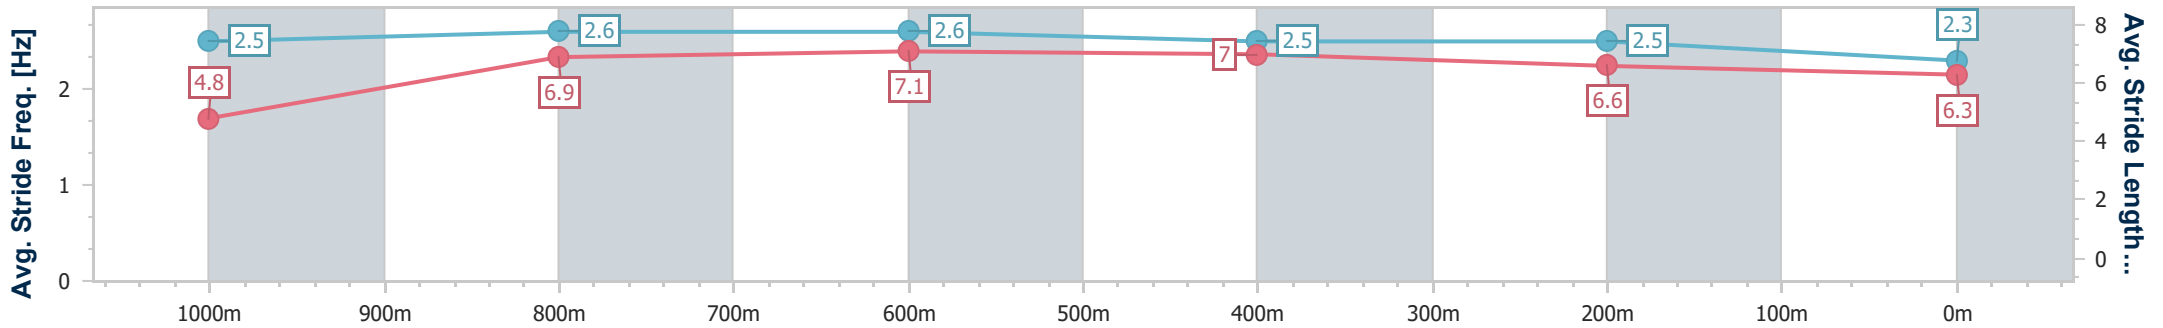

Aquis Park Gold Coast Poly QLD Professional

Race 6: 5Point Projects Maiden Handicap - 1100m

02 March 2024 - 16:04

Track Rating: Synthetic , Weather: Fine, Rail Position: True

Section	Overall	1000m	800m	600m	400m	200m
Section Times	1:07.89 [5] (0:07.64)	1:00.25 [4] (0:11.26)	0:48.99 [7] (0:11.26)	0:37.73 [7] (0:11.73)	0:26.00 [7] (0:12.37)	0:13.63 [5] (0:13.63)
Average Speed [km/h]	47.2	64.4	65.0	61.8	58.2	53.2
Top Speed [km/h]	62.1	69.1	67.7	65.6	59.4	54.2
Avg. Dist. to Rail [m]	4.4	2.1	2.7	2.0	4.4	5.8
Avg. Stride Freq. [Hz]	2.5	2.6	2.6	2.5	2.5	2.3
Avg. Stride Length [m]	4.8	6.9	7.1	7.0	6.6	6.3