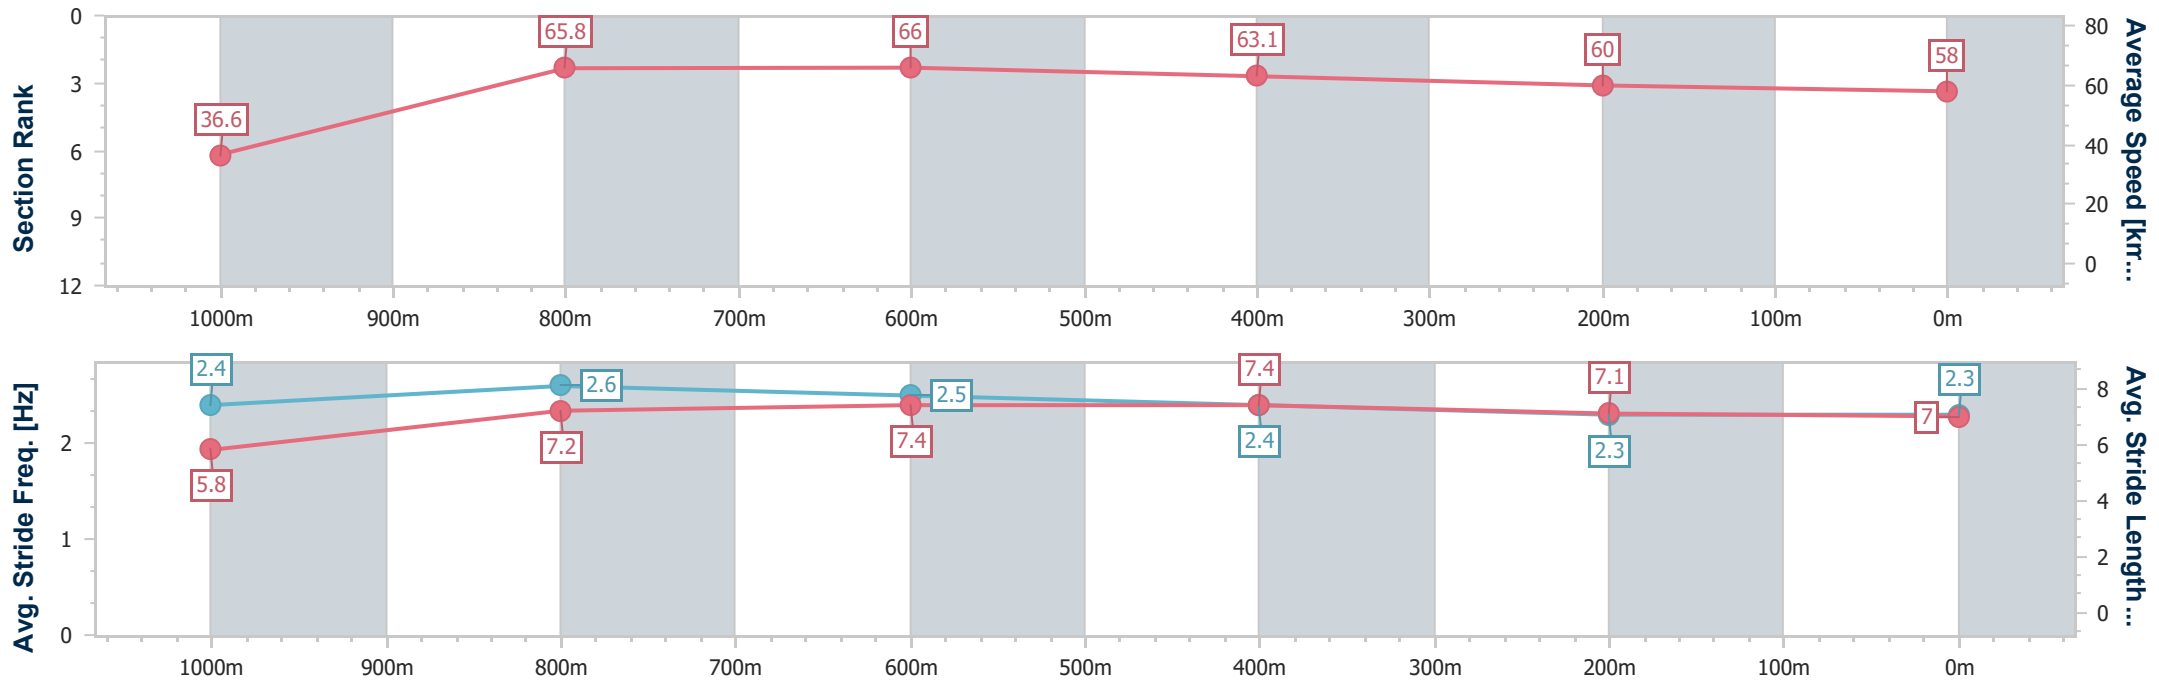

Horse/Jockey Name	Grandeur Rose
Final Rank	4
Fastest Section Time (Section)	0:04.90 (Overall)
Top Speed [km/h] (Section)	69.0 (1000m)
Race State	Finished

Aquis Park Gold Coast Poly QLD Professional
Race 7: DOVAL CONSTRUCTION GROUP BENCHMARK 55
Handicap - 1050m

02 March 2024 - 16:45

Track Rating: Synthetic , Weather: Fine, Rail Position: True

Section	Overall	1000m	800m	600m	400m	200m
Section Times	1:03.03 [4] (0:04.90)	0:58.13 [1] (0:11.07)	0:47.06 [2] (0:11.10)	0:35.96 [3] (0:11.44)	0:24.52 [2] (0:12.04)	0:12.48 [3] (0:12.48)
Average Speed [km/h]	36.6	65.8	66.0	63.1	60.0	58.0
Top Speed [km/h]	56.2	69.0	68.0	67.1	62.3	60.0
Avg. Dist. to Rail [m]	6.2	4.2	3.0	1.4	2.4	4.7
Avg. Stride Freq. [Hz]	2.4	2.6	2.5	2.4	2.3	2.3
Avg. Stride Length [m]	5.8	7.2	7.4	7.4	7.1	7.0

- [ ] Ranking at each section and finish
- -.-.- No data available at this section
- NA No data available