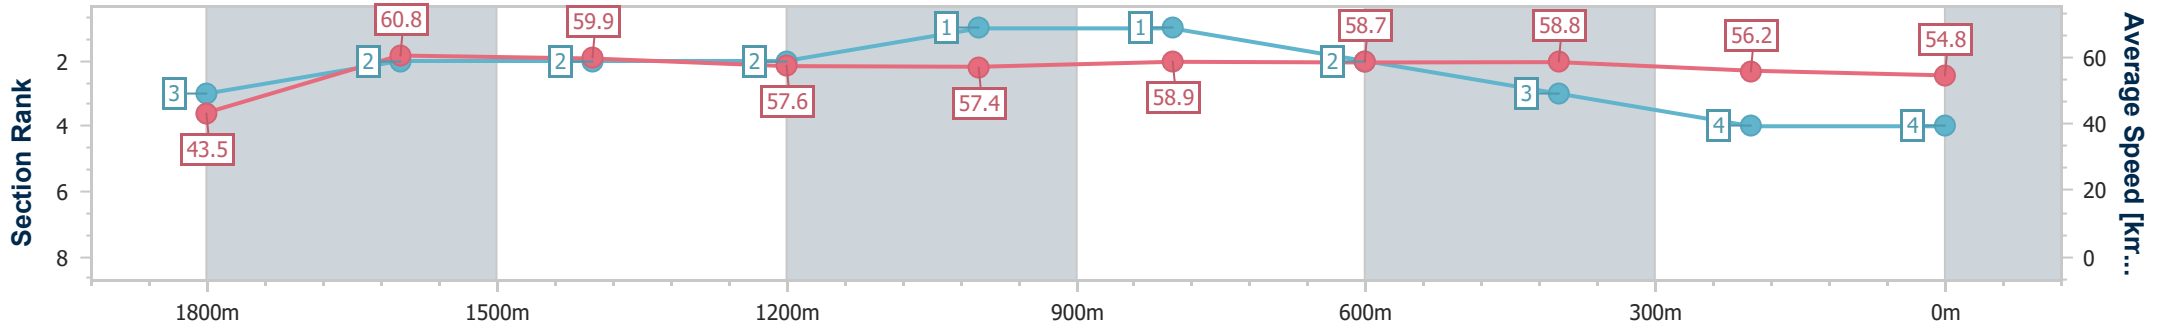

Horse/Jockey Name	Five Star Decanter
Final Rank	4
Fastest Section Time (Section)	0:08.32 (Overall)
Top Speed [km/h] (Section)	62.0 (1800m)
Race State	Finished

Aquis Park Gold Coast Poly QLD Professional
Race 1: Ronald McDonald House Charities Gold Coast Family
Rooms BENCHMARK 55 Handicap - 1900m

02 March 2024 - 13:04

Track Rating: Synthetic, Weather: Fine, Rail Position: True

Section	Overall	1800m	1600m	1400m	1200m	1000m	800m	600m	400m	200m
Section Times	2:00.44 [4] (0:08.32)	1:52.12 [3] (0:11.94)	1:40.18 [2] (0:12.08)	1:28.10 [2] (0:12.64)	1:15.46 [2] (0:12.57)	1:02.89 [1] (0:12.23)	0:50.66 [1] (0:12.26)	0:38.40 [2] (0:12.35)	0:26.05 [3] (0:12.85)	0:13.20 [4] (0:13.20)
Average Speed [km/h]	43.5	60.8	59.9	57.6	57.4	58.9	58.7	58.8	56.2	54.8
Top Speed [km/h]	59.0	62.0	61.4	58.5	59.5	59.4	59.7	60.8	56.7	56.1
Avg. Dist. to Rail [m]	5.8	2.5	2.4	1.5	1.7	0.6	0.3	1.5	1.3	1.4
Avg. Stride Freq. [Hz]	2.2	2.3	2.3	2.2	2.2	2.2	2.3	2.3	2.2	2.2
Avg. Stride Length [m]	5.3	7.3	7.2	7.2	7.1	7.4	7.2	7.1	7.0	6.9

- [ ] Ranking at each section and finish
- -.-.- No data available at this section
- NA No data available