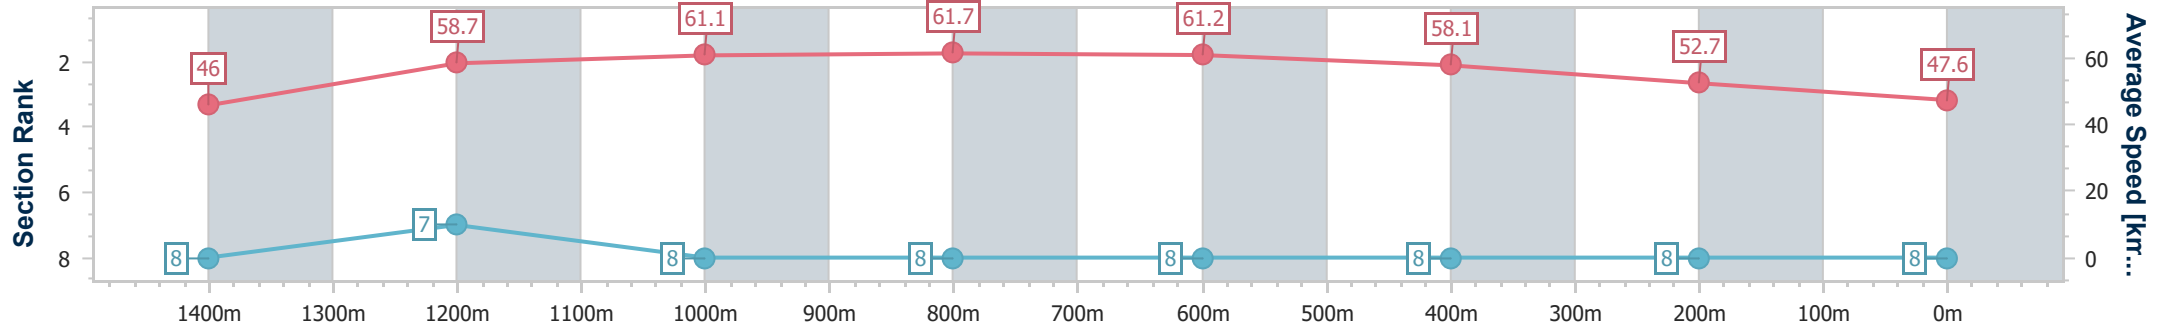

Aquis Park Gold Coast Poly QLD Professional

Race 4: R Marine Crawley Maiden Handicap - 1540m

02 March 2024 - 14:49

Track Rating: Synthetic , Weather: Fine, Rail Position: True

Section	Overall	1400m	1200m	1000m	800m	600m	400m	200m
Section Times	1:40.41 [8] (0:10.98)	1:29.43 [8] (0:12.43)	1:17.00 [7] (0:11.79)	1:05.21 [8] (0:11.69)	0:53.52 [8] (0:11.91)	0:41.61 [8] (0:12.67)	0:28.94 [8] (0:13.73)	0:15.21 [8] (0:15.21)
Average Speed [km/h]	46.0	58.7	61.1	61.7	61.2	58.1	52.7	47.6
Top Speed [km/h]	61.0	61.3	62.5	62.2	62.1	61.7	55.6	50.4
Avg. Dist. to Rail [m]	7.3	1.9	0.3	0.3	2.6	4.4	3.8	3.3
Avg. Stride Freq. [Hz]	2.3	2.4	2.4	2.4	2.5	2.4	2.3	2.1
Avg. Stride Length [m]	5.5	6.8	7.0	7.2	6.9	6.7	6.5	6.1