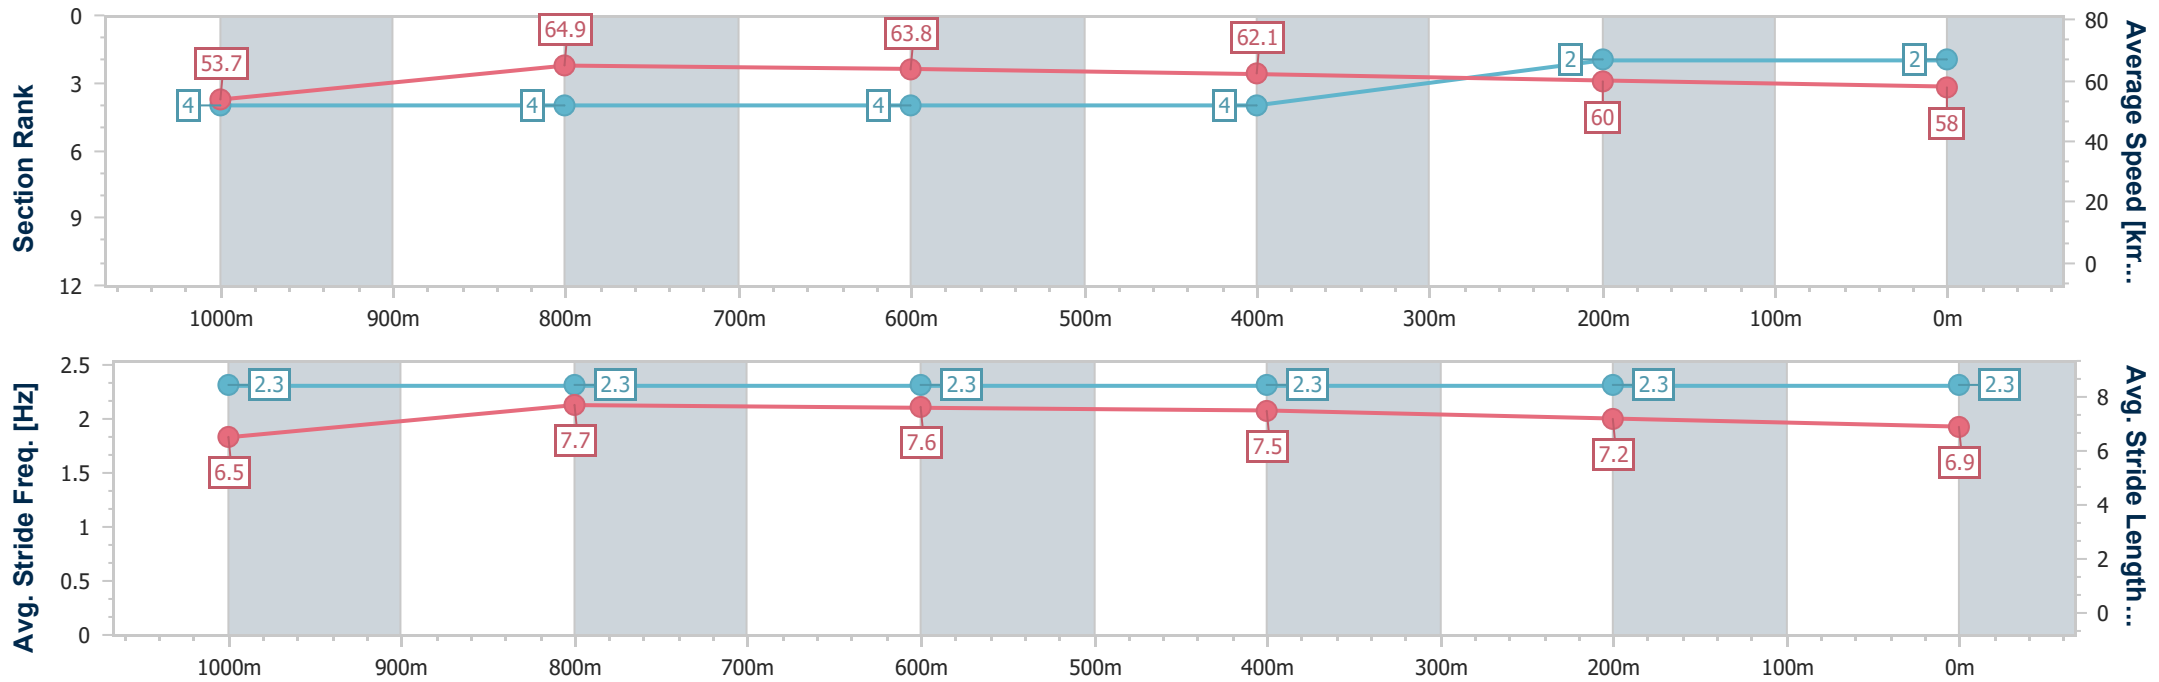

Aquis Park Gold Coast Poly QLD Professional

Race 3: Mi Electric Class 1 Plate - 1200m

02 March 2024 - 14:14

Track Rating: Synthetic, Weather: Fine, Rail Position: True

Section	Overall	1000m	800m	600m	400m	200m
Section Times	1:11.87 [2] (0:13.44)	0:58.43 [4] (0:11.10)	0:47.33 [4] (0:11.30)	0:36.03 [4] (0:11.56)	0:24.47 [4] (0:12.01)	0:12.46 [2] (0:12.46)
Average Speed [km/h]	53.7	64.9	63.8	62.1	60.0	58.0
Top Speed [km/h]	67.0	66.2	65.3	65.3	61.3	59.9
Avg. Dist. to Rail [m]	1.4	0.5	0.4	0.4	3.5	5.3
Avg. Stride Freq. [Hz]	2.3	2.3	2.3	2.3	2.3	2.3
Avg. Stride Length [m]	6.5	7.7	7.6	7.5	7.2	6.9