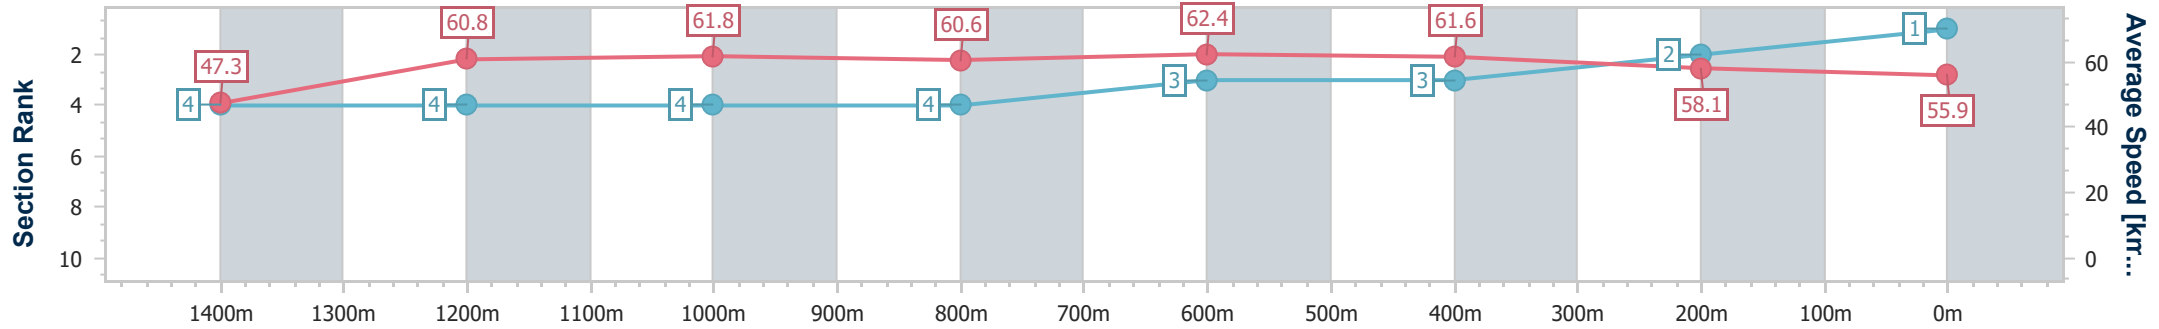

Horse/Jockey Name	Bie'res
Final Rank	1
Fastest Section Time (Section)	0:10.74 (Overall)
Top Speed [km/h] (Section)	63.5 (800m)
Race State	Finished

Aquis Park Gold Coast Poly QLD Professional
Race 5: Ronald McDonald House Charities South East
Queensland BENCHMARK 58 Handicap - 1540m

02 March 2024 - 15:24

Track Rating: Synthetic , Weather: Fine, Rail Position: True

Section	Overall	1400m	1200m	1000m	800m	600m	400m	200m
Section Times	1:35.38 [1] (0:10.74)	1:24.64 [4] (0:11.99)	1:12.65 [4] (0:11.65)	1:01.00 [4] (0:11.97)	0:49.03 [4] (0:11.67)	0:37.36 [3] (0:11.91)	0:25.45 [3] (0:12.50)	0:12.95 [2] (0:12.95)
Average Speed [km/h]	47.3	60.8	61.8	60.6	62.4	61.6	58.1	55.9
Top Speed [km/h]	60.8	62.0	62.9	61.3	63.5	62.9	59.3	57.9
Avg. Dist. to Rail [m]	3.7	2.4	2.8	2.0	2.3	3.8	4.0	5.4
Avg. Stride Freq. [Hz]	2.3	2.5	2.5	2.4	2.4	2.5	2.5	2.5
Avg. Stride Length [m]	5.6	6.7	7.0	7.1	7.2	6.8	6.4	6.2

- [ ] Ranking at each section and finish
- -.-.- No data available at this section
- NA No data available