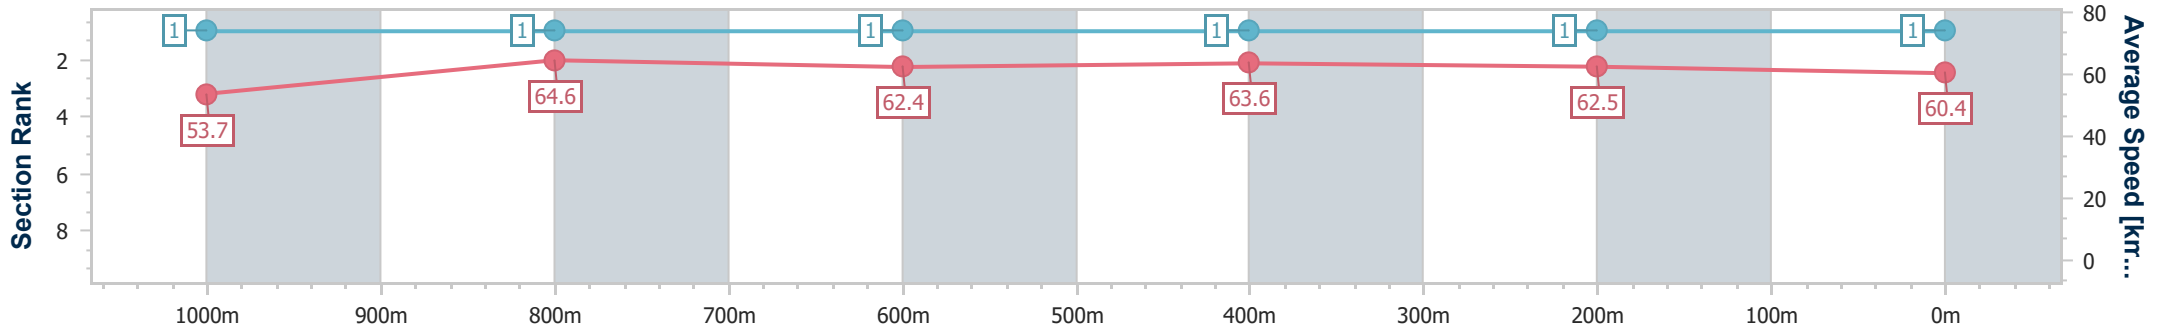

02 March 2024 - 13:39

Track Rating: Synthetic, Weather: Fine, Rail Position: True

Section	Overall	1000m	800m	600m	400m	200m
Section Times	1:11.23 [1] (0:13.43)	0:57.80 [1] (0:11.14)	0:46.66 [1] (0:11.58)	0:35.08 [1] (0:11.48)	0:23.60 [1] (0:11.58)	0:12.02 [1] (0:12.02)
Average Speed [km/h]	53.7	64.6	62.4	63.6	62.5	60.4
Top Speed [km/h]	66.4	65.9	63.2	64.5	63.7	61.7
Avg. Dist. to Rail [m]	1.5	0.3	1.4	2.5	3.6	3.7
Avg. Stride Freq. [Hz]	2.4	2.5	2.5	2.5	2.5	2.5
Avg. Stride Length [m]	6.2	7.3	7.1	7.2	6.9	6.8