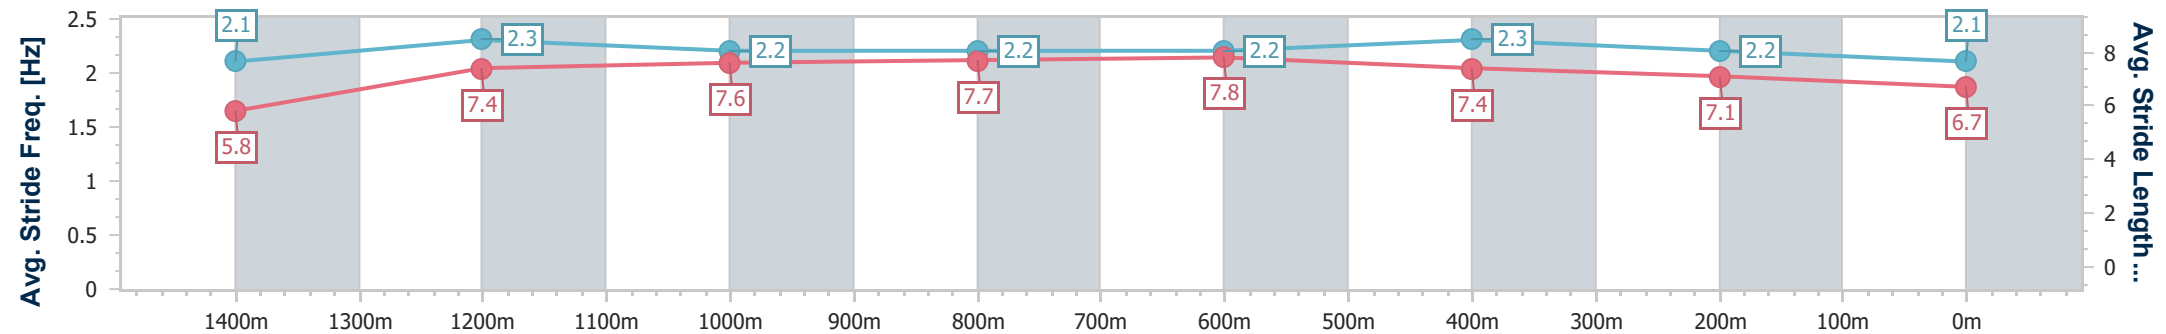

Horse/Jockey Name	Italian Award
Final Rank	6
Fastest Section Time (Section)	0:11.05 (Overall)
Top Speed [km/h] (Section)	62.8 (1200m)
Race State	Finished

Aquis Park Gold Coast Poly QLD Professional
Race 5: Ronald McDonald House Charities South East
Queensland BENCHMARK 58 Handicap - 1540m

02 March 2024 - 15:24

Track Rating: Synthetic , Weather: Fine, Rail Position: True

Section	Overall	1400m	1200m	1000m	800m	600m	400m	200m						
Section Times	1:37.05 [6] (0:11.05)	1:26.00 [7] (0:11.90)	1:14.10 [7] (0:11.74)	1:02.36 [5] (0:11.95)	0:50.41 [5] (0:11.74)	0:38.67 [5] (0:12.00)	0:26.67 [5] (0:12.86)	0:13.81 [5] (0:13.81)						
Average Speed [km/h]	45.5	60.8	61.3	60.5	62.2	60.8	56.7	52.2						
Top Speed [km/h]	58.7	62.8	62.8	61.3	62.8	62.7	58.6	54.5						
Avg. Dist. to Rail [m]	5.0	0.6	0.9	0.8	2.3	3.6	4.2	4.8						
Avg. Stride Freq. [Hz]	2.1	2.3	2.2	2.2	2.2	2.3	2.2	2.1						
Avg. Stride Length [m]	5.8	7.4	7.6	7.7	7.8	7.4	7.1	6.7						

- [ ] Ranking at each section and finish
- -.-.- No data available at this section
- NA No data available