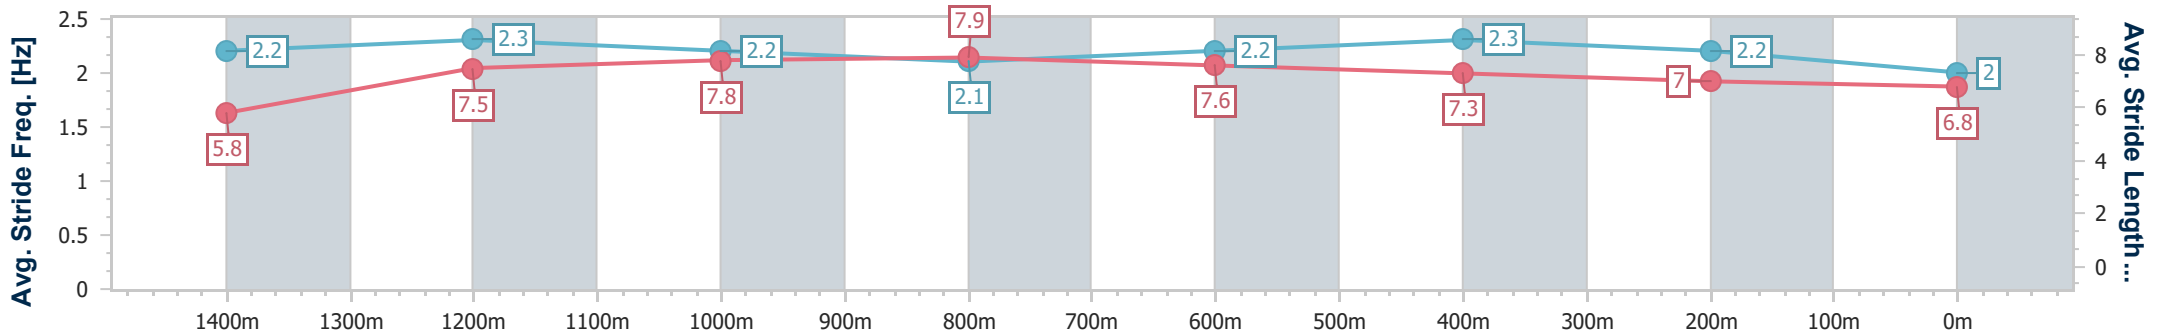

Horse/Jockey Name	Decarbonise
Final Rank	7
Fastest Section Time (Section)	0:10.70 (Overall)
Top Speed [km/h] (Section)	62.0 (800m)
Race State	Finished

Aquis Park Gold Coast Poly QLD Professional
Race 5: Ronald McDonald House Charities South East
Queensland BENCHMARK 58 Handicap - 1540m

02 March 2024 - 15:24

Track Rating: Synthetic , Weather: Fine, Rail Position: True

Section	Overall	1400m	1200m	1000m	800m	600m	400m	200m
Section Times	1:37.81 [7] (0:10.70)	1:27.11 [3] (0:11.84)	1:15.27 [3] (0:11.75)	1:03.52 [3] (0:11.98)	0:51.54 [3] (0:11.79)	0:39.75 [4] (0:12.24)	0:27.51 [4] (0:13.06)	0:14.45 [6] (0:14.45)
Average Speed [km/h]	47.3	60.4	61.2	60.2	61.2	59.3	55.3	50.1
Top Speed [km/h]	59.6	61.2	61.9	60.7	62.0	61.2	56.5	54.1
Avg. Dist. to Rail [m]	1.9	0.6	0.3	0.2	0.6	1.4	2.1	1.4
Avg. Stride Freq. [Hz]	2.2	2.3	2.2	2.1	2.2	2.3	2.2	2.0
Avg. Stride Length [m]	5.8	7.5	7.8	7.9	7.6	7.3	7.0	6.8

- [ ] Ranking at each section and finish
- -.-.- No data available at this section
- NA No data available