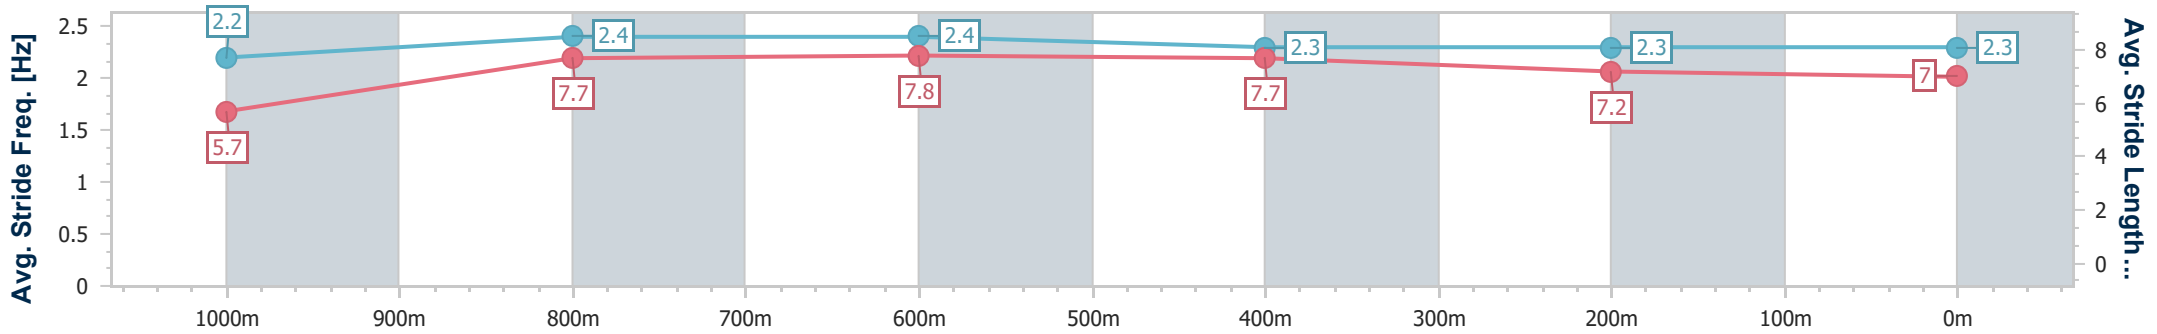

Aquis Park Gold Coast Poly QLD Professional

Race 6: 5Point Projects Maiden Handicap - 1100m

02 March 2024 - 16:04

Track Rating: Synthetic , Weather: Fine, Rail Position: True

Section	Overall	1000m	800m	600m	400m	200m
Section Times	1:06.34 [2] (0:07.51)	0:58.83 [3] (0:11.16)	0:47.67 [3] (0:11.12)	0:36.55 [3] (0:11.72)	0:24.83 [3] (0:12.15)	0:12.68 [3] (0:12.68)
Average Speed [km/h]	47.9	65.0	65.5	62.6	59.6	57.0
Top Speed [km/h]	62.0	67.7	68.2	65.0	60.3	58.5
Avg. Dist. to Rail [m]	6.6	3.2	2.3	3.0	3.2	3.3
Avg. Stride Freq. [Hz]	2.2	2.4	2.4	2.3	2.3	2.3
Avg. Stride Length [m]	5.7	7.7	7.8	7.7	7.2	7.0