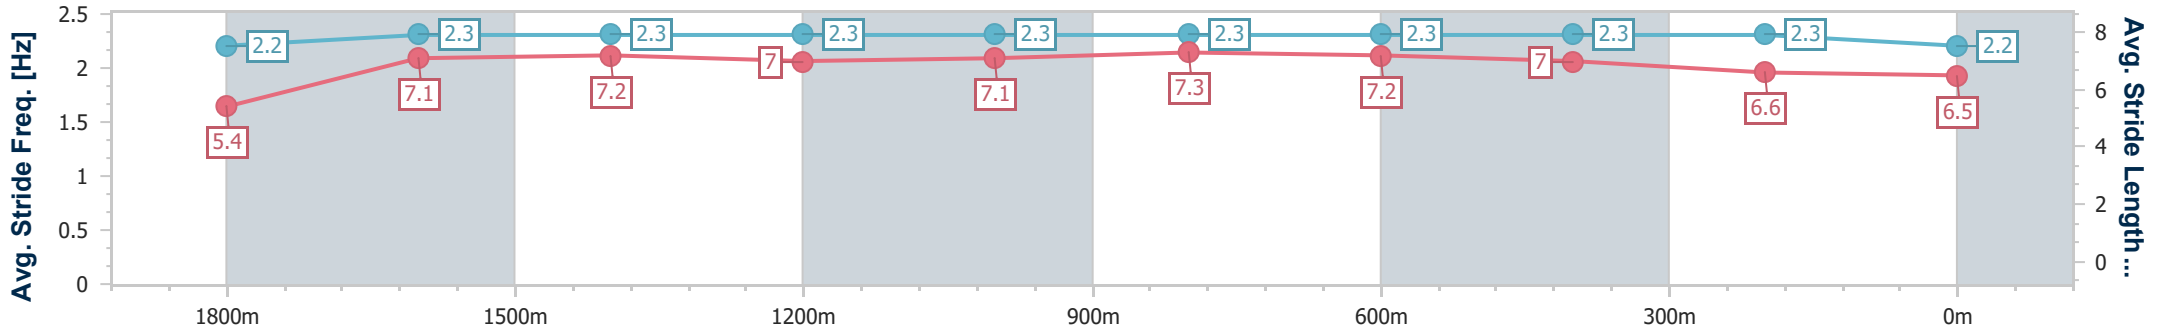

Horse/Jockey Name	Nice Water
Final Rank	7
Fastest Section Time (Section)	0:08.55 (Overall)
Top Speed [km/h] (Section)	61.3 (800m)
Race State	Finished

Aquis Park Gold Coast Poly QLD Professional
Race 1: Ronald McDonald House Charities Gold Coast Family
Rooms BENCHMARK 55 Handicap - 1900m

02 March 2024 - 13:04

Track Rating: Synthetic, Weather: Fine, Rail Position: True

Section	Overall	1800m	1600m	1400m	1200m	1000m	800m	600m	400m	200m
Section Times	2:01.72 [7] (0:08.55)	1:53.17 [6] (0:12.32)	1:40.85 [7] (0:12.10)	1:28.75 [7] (0:12.67)	1:16.08 [7] (0:12.43)	1:03.65 [5] (0:12.21)	0:51.44 [6] (0:12.07)	0:39.37 [6] (0:12.56)	0:26.81 [6] (0:13.03)	0:13.78 [6] (0:13.78)
Average Speed [km/h]	42.3	59.0	60.0	57.9	57.9	59.3	60.5	58.4	55.4	52.6
Top Speed [km/h]	57.4	60.2	61.1	60.1	61.1	61.0	61.3	61.2	56.8	53.5
Avg. Dist. to Rail [m]	4.4	2.8	2.8	2.4	2.6	2.3	2.4	3.3	3.2	4.6
Avg. Stride Freq. [Hz]	2.2	2.3	2.3	2.3	2.3	2.3	2.3	2.3	2.3	2.2
Avg. Stride Length [m]	5.4	7.1	7.2	7.0	7.1	7.3	7.2	7.0	6.6	6.5

- [ ] Ranking at each section and finish
- -.-.- No data available at this section
- NA No data available