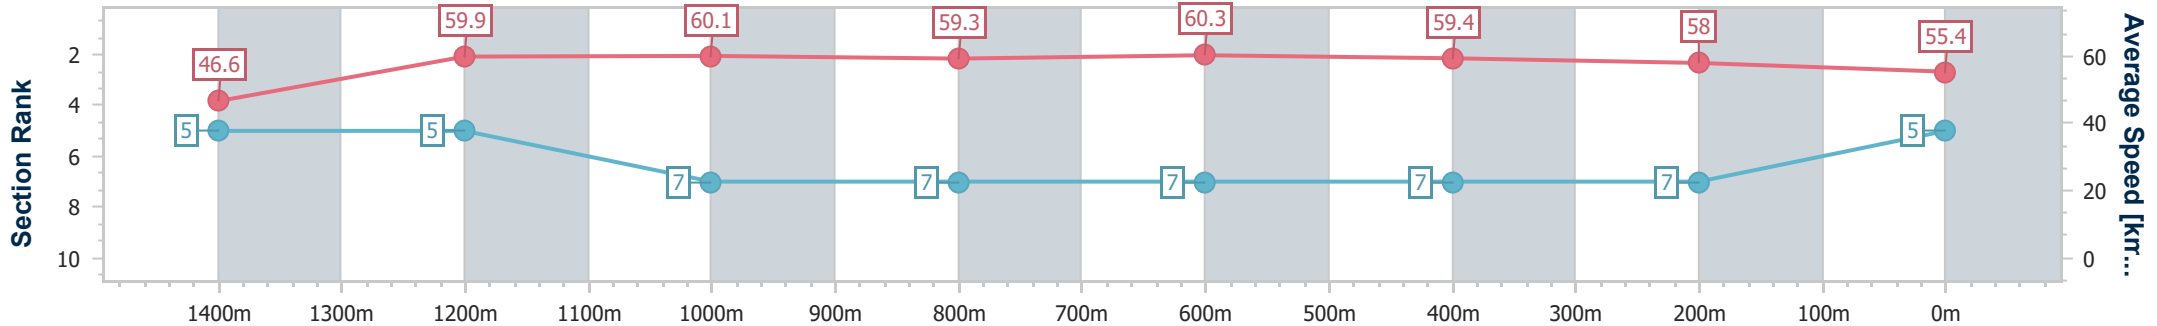

Horse/Jockey Name	Fat Fingers
Final Rank	5
Fastest Section Time (Section)	0:10.83 (Overall)
Top Speed [km/h] (Section)	61.5 (1000m)
Race State	Finished

Aquis Park Gold Coast Poly QLD Professional
Race 5: Ronald McDonald House Charities South East
Queensland BENCHMARK 58 Handicap - 1540m

02 March 2024 - 15:24

Track Rating: Synthetic , Weather: Fine, Rail Position: True

Section	Overall	1400m	1200m	1000m	800m	600m	400m	200m						
Section Times	1:36.67 [5] (0:10.83)	1:25.84 [5] (0:12.05)	1:13.79 [5] (0:11.95)	1:01.84 [7] (0:12.09)	0:49.75 [7] (0:11.95)	0:37.80 [7] (0:12.22)	0:25.58 [7] (0:12.49)	0:13.09 [7] (0:13.09)						
Average Speed [km/h]	46.6	59.9	60.1	59.3	60.3	59.4	58.0	55.4						
Top Speed [km/h]	59.6	60.7	61.2	61.5	61.2	61.2	58.3	57.8						
Avg. Dist. to Rail [m]	3.9	0.4	0.8	0.9	0.7	1.7	3.6	3.7						
Avg. Stride Freq. [Hz]	2.2	2.4	2.4	2.3	2.3	2.3	2.3	2.3						
Avg. Stride Length [m]	5.7	6.8	7.0	7.1	7.1	7.1	6.9	6.7						

- [ ] Ranking at each section and finish
- -.-.- No data available at this section
- NA No data available