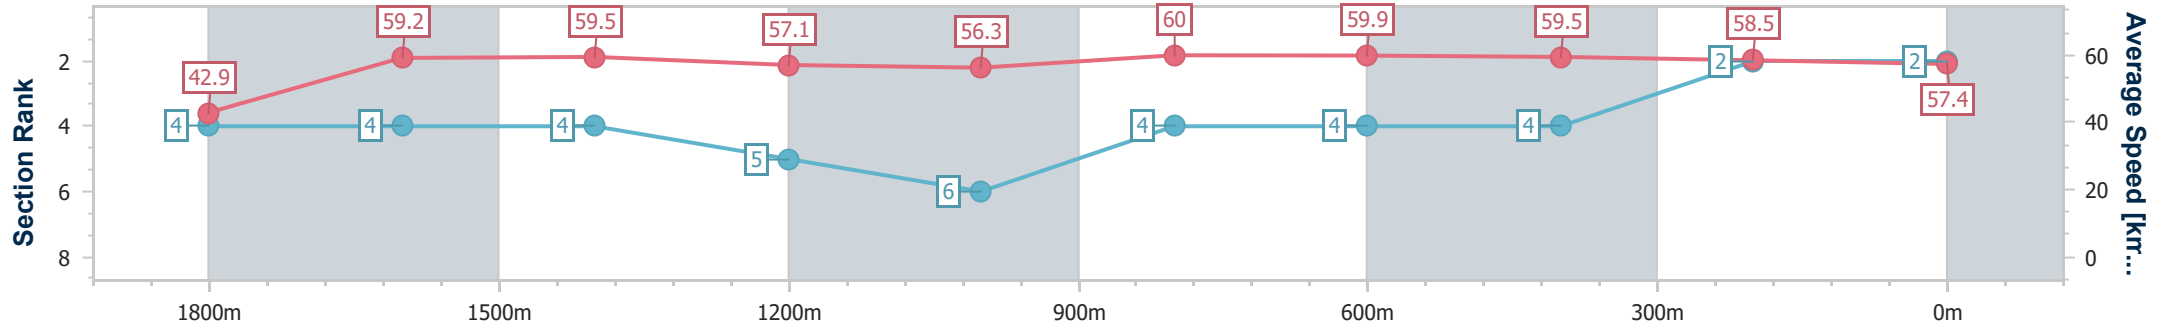

Horse/Jockey Name	Super Fenkel
Final Rank	2
Fastest Section Time (Section)	0:08.43 (Overall)
Top Speed [km/h] (Section)	61.4 (800m)
Race State	Finished

Aquis Park Gold Coast Poly QLD Professional
Race 1: Ronald McDonald House Charities Gold Coast Family
Rooms BENCHMARK 55 Handicap - 1900m

02 March 2024 - 13:04

Track Rating: Synthetic, Weather: Fine, Rail Position: True

Section	Overall	1800m	1600m	1400m	1200m	1000m	800m	600m	400m	200m
Section Times	1:59.36 [2] (0:08.43)	1:50.93 [4] (0:12.15)	1:38.78 [4] (0:12.10)	1:26.68 [4] (0:12.66)	1:14.02 [5] (0:12.77)	1:01.25 [6] (0:12.04)	0:49.21 [4] (0:12.10)	0:37.11 [4] (0:12.21)	0:24.90 [4] (0:12.38)	0:12.52 [2] (0:12.52)
Average Speed [km/h]	42.9	59.2	59.5	57.1	56.3	60.0	59.9	59.5	58.5	57.4
Top Speed [km/h]	57.6	60.3	60.7	58.3	59.4	60.6	61.4	61.3	59.1	58.2
Avg. Dist. to Rail [m]	0.8	0.3	0.3	0.7	1.7	1.0	1.1	1.8	3.2	3.2
Avg. Stride Freq. [Hz]	2.1	2.2	2.2	2.2	2.1	2.2	2.2	2.2	2.3	2.3
Avg. Stride Length [m]	5.7	7.3	7.4	7.3	7.3	7.6	7.5	7.4	7.1	7.0

- [ ] Ranking at each section and finish
- -.-.- No data available at this section
- NA No data available