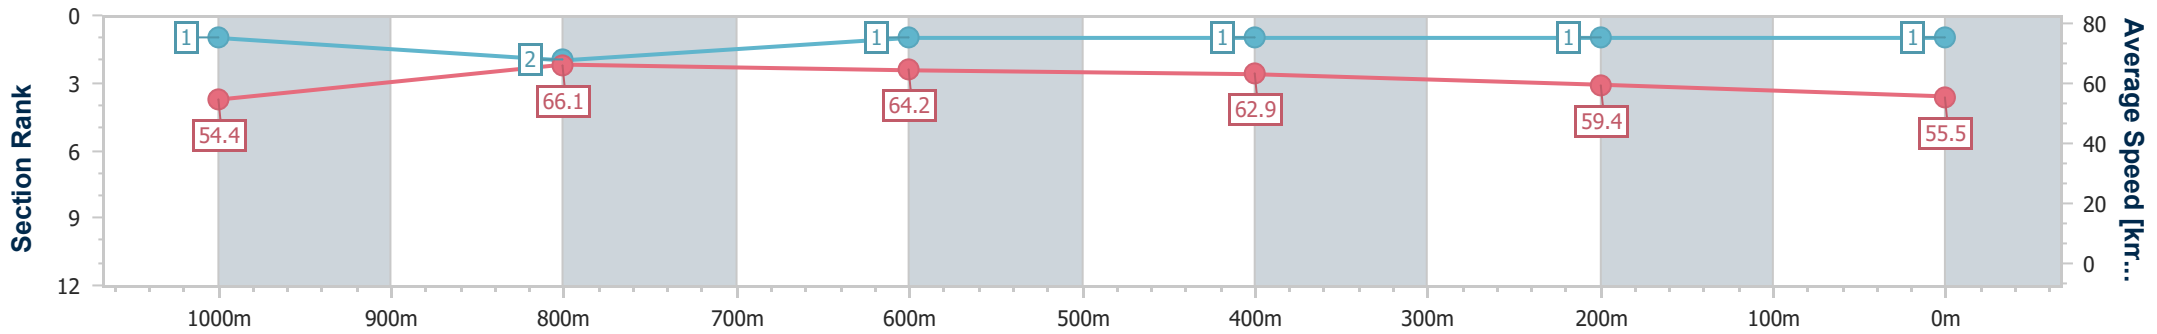

02 March 2024 - 14:14

Track Rating: Synthetic, Weather: Fine, Rail Position: True

Section	Overall	1000m	800m	600m	400m	200m
Section Times	1:11.83 [1] (0:13.26)	0:58.57 [1] (0:10.90)	0:47.67 [2] (0:11.23)	0:36.44 [1] (0:11.35)	0:25.09 [1] (0:12.07)	0:13.02 [1] (0:13.02)
Average Speed [km/h]	54.4	66.1	64.2	62.9	59.4	55.5
Top Speed [km/h]	66.3	68.2	65.1	66.2	61.7	57.1
Avg. Dist. to Rail [m]	4.3	0.8	0.6	1.5	0.6	2.3
Avg. Stride Freq. [Hz]	2.4	2.4	2.4	2.4	2.4	2.3
Avg. Stride Length [m]	6.2	7.5	7.4	7.3	7.0	6.8