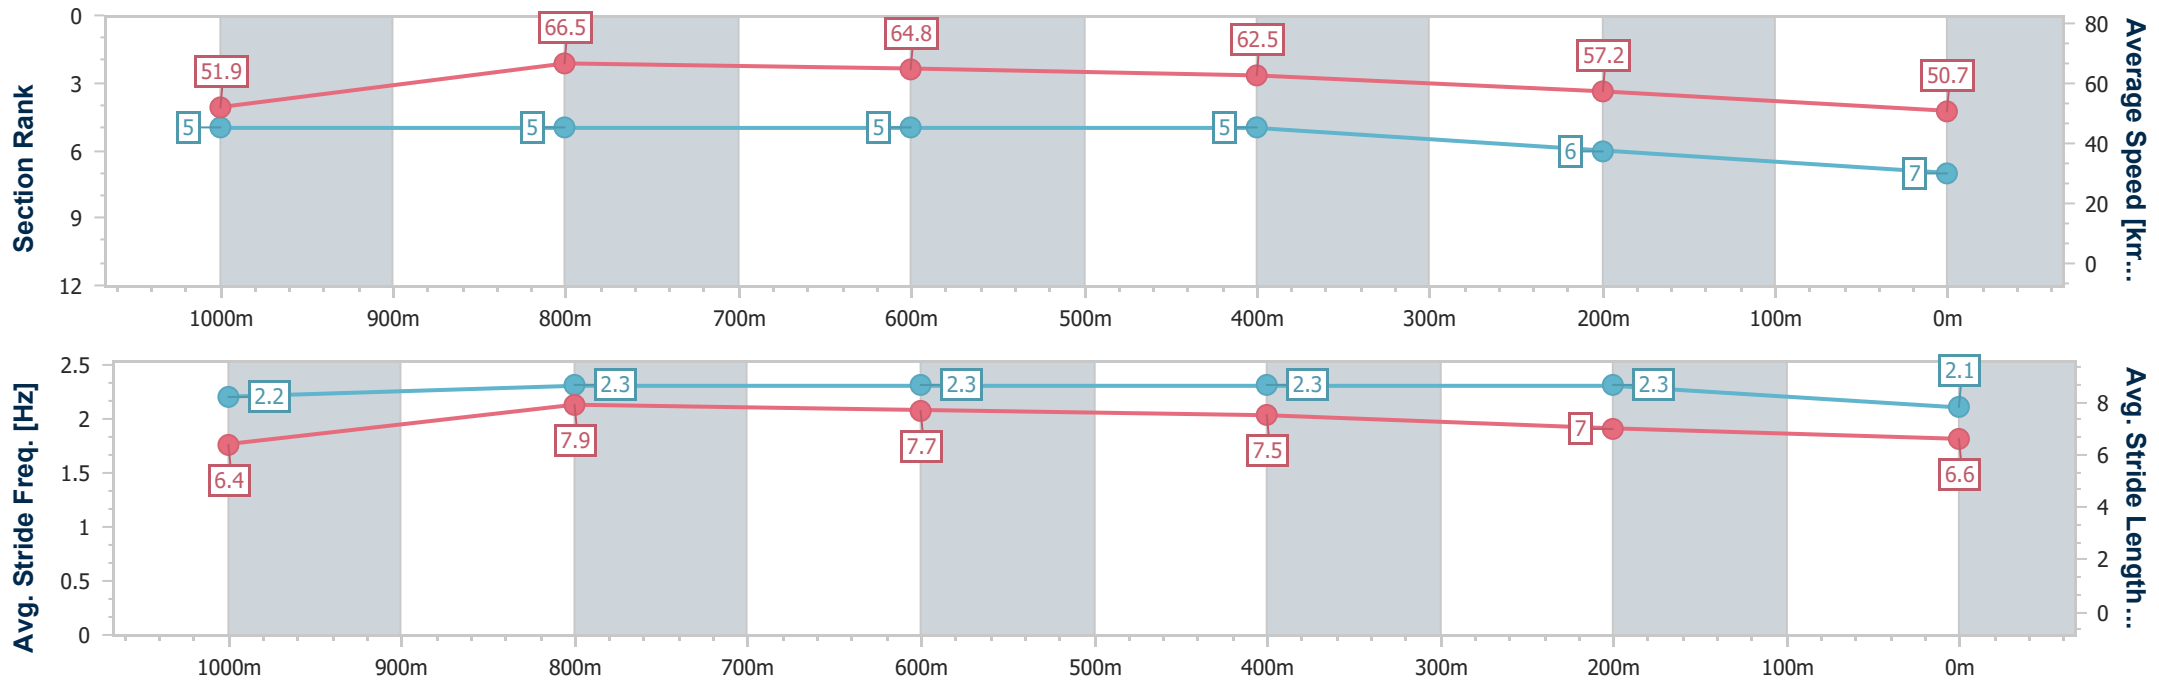

Aquis Park Gold Coast Poly QLD Professional

Race 3: Mi Electric Class 1 Plate - 1200m

02 March 2024 - 14:14

Track Rating: Synthetic, Weather: Fine, Rail Position: True

Section	Overall	1000m	800m	600m	400m	200m
Section Times	1:14.56 [7] (0:13.87)	1:00.69 [5] (0:10.84)	0:49.85 [5] (0:11.25)	0:38.60 [5] (0:11.69)	0:26.91 [5] (0:12.63)	0:14.28 [6] (0:14.28)
Average Speed [km/h]	51.9	66.5	64.8	62.5	57.2	50.7
Top Speed [km/h]	66.4	67.3	66.3	64.8	60.6	54.6
Avg. Dist. to Rail [m]	1.8	1.7	2.1	2.8	3.9	5.3
Avg. Stride Freq. [Hz]	2.2	2.3	2.3	2.3	2.3	2.1
Avg. Stride Length [m]	6.4	7.9	7.7	7.5	7.0	6.6