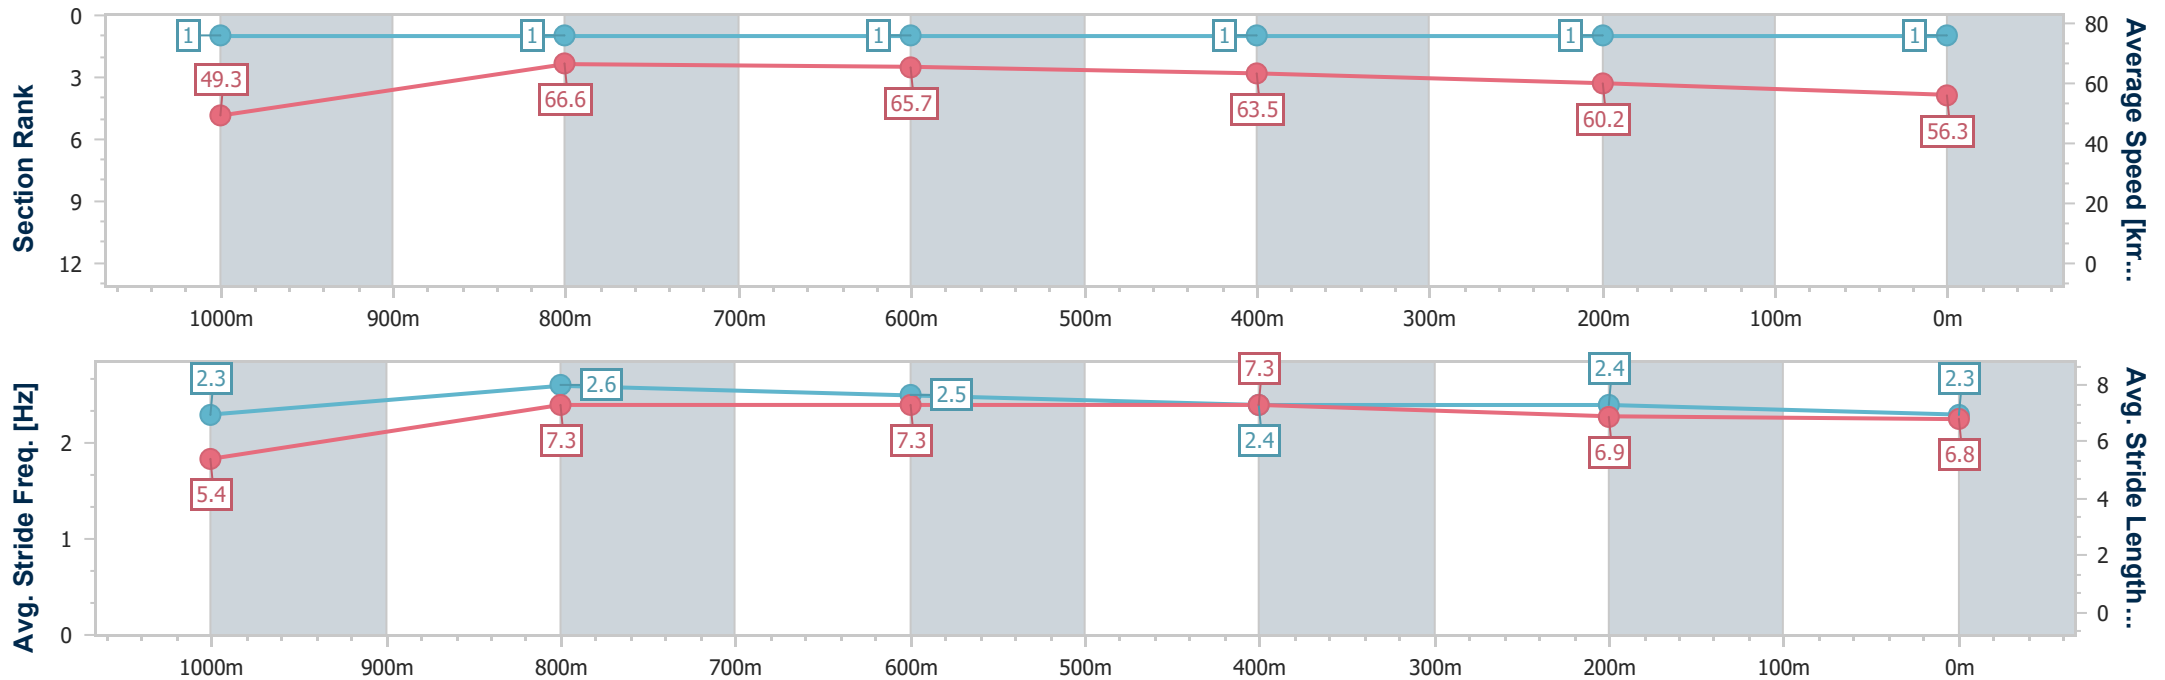

Horse/Jockey Name	Captain Artie
Final Rank	1
Fastest Section Time (Section)	0:07.30 (Overall)
Top Speed [km/h] (Section)	68.5 (1000m)
Race State	Finished

Aquis Park Gold Coast Poly QLD Professional

Race 6: 5Point Projects Maiden Handicap - 1100m

02 March 2024 - 16:04

Track Rating: Synthetic , Weather: Fine, Rail Position: True

Section	Overall	1000m	800m	600m	400m	200m
Section Times	1:05.08 [1] (0:07.30)	0:57.78 [1] (0:10.79)	0:46.99 [1] (0:11.01)	0:35.98 [1] (0:11.25)	0:24.73 [1] (0:11.87)	0:12.86 [1] (0:12.86)
Average Speed [km/h]	49.3	66.6	65.7	63.5	60.2	56.3
Top Speed [km/h]	63.9	68.5	66.8	65.1	61.7	59.2
Avg. Dist. to Rail [m]	2.5	0.7	0.4	1.2	2.0	1.1
Avg. Stride Freq. [Hz]	2.3	2.6	2.5	2.4	2.4	2.3
Avg. Stride Length [m]	5.4	7.3	7.3	7.3	6.9	6.8

- [ ] Ranking at each section and finish
- -.-.- No data available at this section
- NA No data available