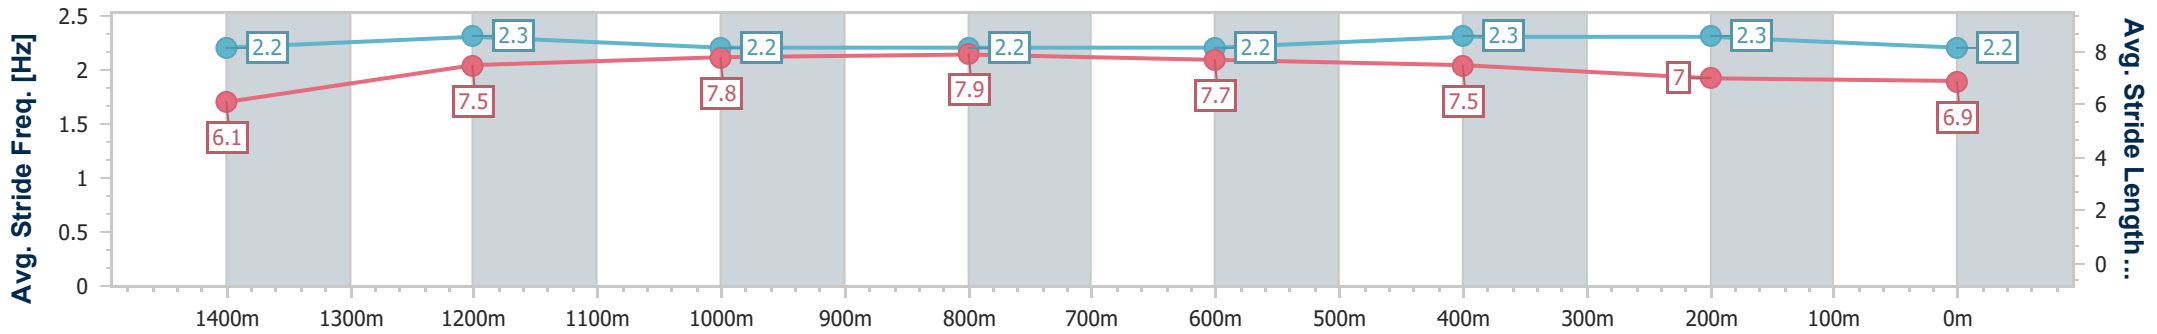

Aquis Park Gold Coast Poly QLD Professional

Race 4: R Marine Crawley Maiden Handicap - 1540m

02 March 2024 - 14:49

Track Rating: Synthetic , Weather: Fine, Rail Position: True

Section	Overall	1400m	1200m	1000m	800m	600m	400m	200m
Section Times	1:35.57 [2] (0:10.46)	1:25.11 [1] (0:11.83)	1:13.28 [2] (0:11.71)	1:01.57 [1] (0:11.74)	0:49.83 [1] (0:11.78)	0:38.05 [1] (0:11.83)	0:26.22 [1] (0:12.71)	0:13.51 [1] (0:13.51)
Average Speed [km/h]	48.0	61.5	61.6	61.6	61.5	61.5	57.0	53.7
Top Speed [km/h]	61.6	62.2	61.8	62.3	62.2	62.8	58.8	55.2
Avg. Dist. to Rail [m]	2.7	1.2	1.7	1.7	1.8	2.1	3.0	4.5
Avg. Stride Freq. [Hz]	2.2	2.3	2.2	2.2	2.2	2.3	2.3	2.2
Avg. Stride Length [m]	6.1	7.5	7.8	7.9	7.7	7.5	7.0	6.9