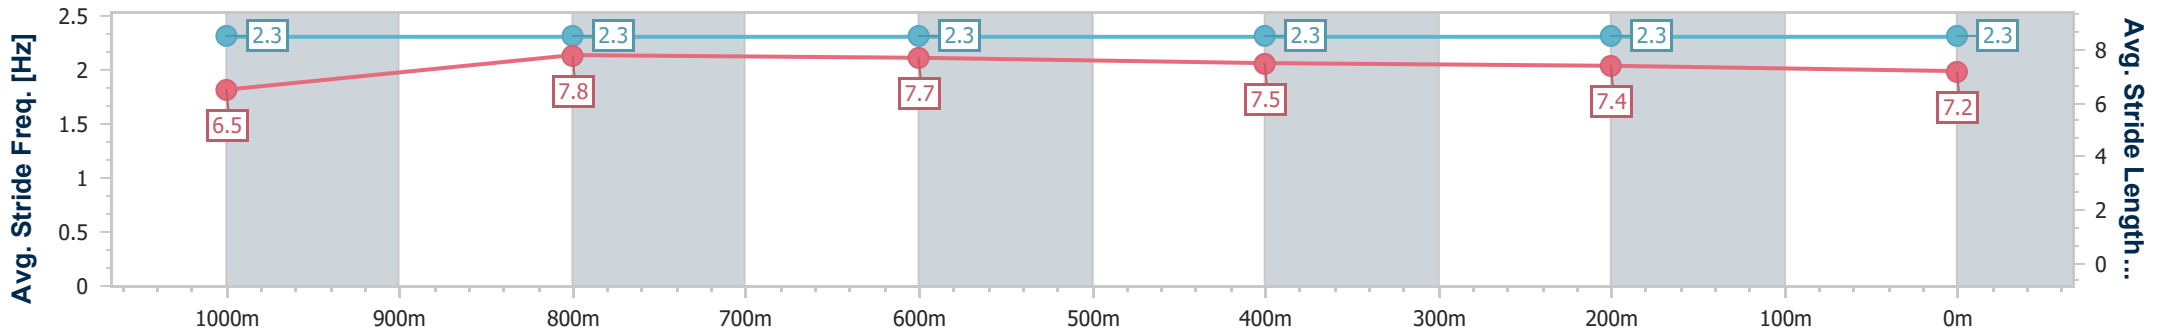

Horse/Jockey Name	Kozani
Final Rank	3
Fastest Section Time (Section)	0:11.21 (1000m)
Top Speed [km/h] (Section)	65.6 (1000m)
Race State	Finished

Aquis Park Gold Coast Poly QLD Professional
Race 2: Schramm Group BENCHMARK 65 Handicap - 1200m

02 March 2024 - 13:39

Track Rating: Synthetic, Weather: Fine, Rail Position: True

Section	Overall	1000m	800m	600m	400m	200m
Section Times	1:11.92 [3] (0:13.50)	0:58.42 [2] (0:11.21)	0:47.21 [2] (0:11.56)	0:35.65 [2] (0:11.62)	0:24.03 [2] (0:11.81)	0:12.22 [3] (0:12.22)
Average Speed [km/h]	53.5	64.3	62.8	62.4	61.6	59.2
Top Speed [km/h]	65.4	65.6	63.9	63.8	62.0	60.9
Avg. Dist. to Rail [m]	2.8	1.2	1.5	2.0	3.2	3.9
Avg. Stride Freq. [Hz]	2.3	2.3	2.3	2.3	2.3	2.3
Avg. Stride Length [m]	6.5	7.8	7.7	7.5	7.4	7.2

- [ ] Ranking at each section and finish
- -.-.- No data available at this section
- NA No data available