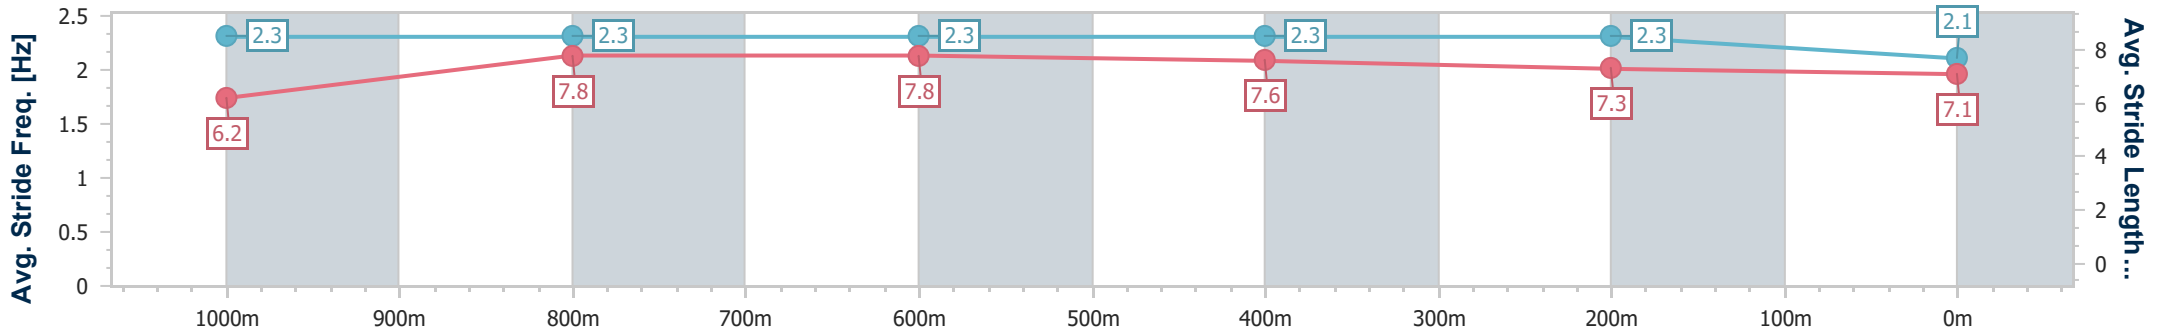

Horse/Jockey Name	Silly Salmon
Final Rank	7
Fastest Section Time (Section)	0:11.14 (1000m)
Top Speed [km/h] (Section)	66.0 (Overall)
Race State	Finished

Aquis Park Gold Coast Poly QLD Professional
Race 2: Schramm Group BENCHMARK 65 Handicap - 1200m

02 March 2024 - 13:39

Track Rating: Synthetic, Weather: Fine, Rail Position: True

Section	Overall	1000m	800m	600m	400m	200m
Section Times	1:13.47 [7] (0:13.74)	0:59.73 [4] (0:11.14)	0:48.59 [4] (0:11.53)	0:37.06 [4] (0:11.57)	0:25.49 [4] (0:12.17)	0:13.32 [5] (0:13.32)
Average Speed [km/h]	52.6	64.7	63.2	63.4	59.6	54.3
Top Speed [km/h]	66.0	65.5	64.7	65.0	62.1	57.2
Avg. Dist. to Rail [m]	1.9	1.1	2.1	3.3	4.1	4.8
Avg. Stride Freq. [Hz]	2.3	2.3	2.3	2.3	2.3	2.1
Avg. Stride Length [m]	6.2	7.8	7.8	7.6	7.3	7.1

- [ ] Ranking at each section and finish
- -.-.- No data available at this section
- NA No data available