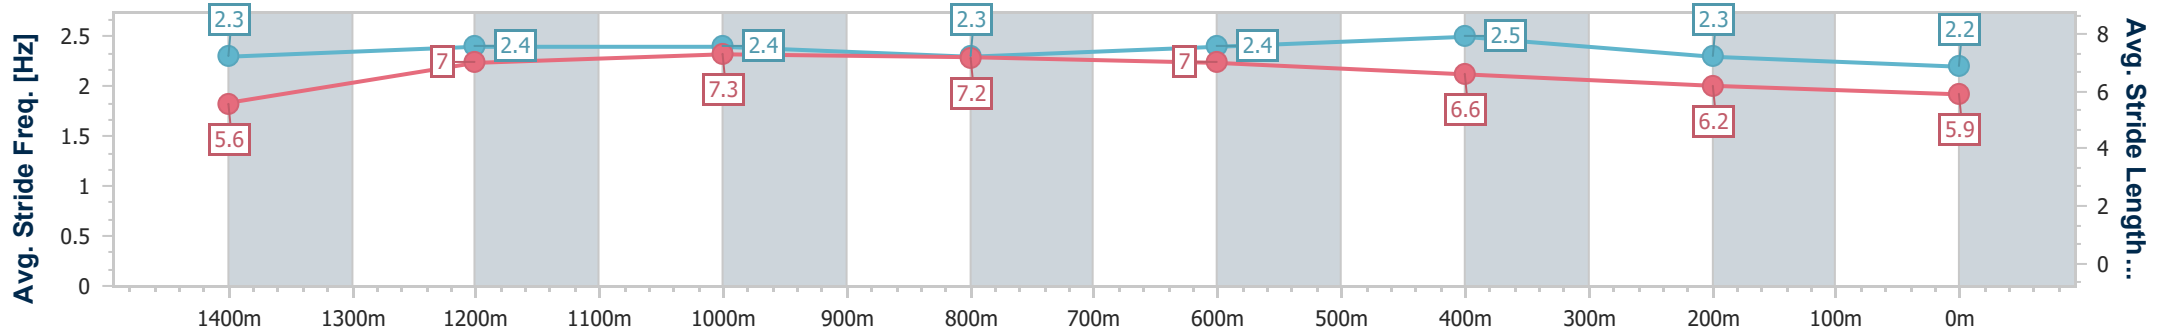

Aquis Park Gold Coast Poly QLD Professional

Race 4: R Marine Crawley Maiden Handicap - 1540m

02 March 2024 - 14:49

Track Rating: Synthetic , Weather: Fine, Rail Position: True

Section	Overall	1400m	1200m	1000m	800m	600m	400m	200m
Section Times	1:39.26 [7] (0:10.82)	1:28.44 [5] (0:11.65)	1:16.79 [3] (0:11.65)	1:05.14 [3] (0:11.75)	0:53.39 [3] (0:11.82)	0:41.57 [3] (0:12.36)	0:29.21 [6] (0:13.75)	0:15.46 [7] (0:15.46)
Average Speed [km/h]	46.4	61.7	62.0	61.3	60.9	58.6	52.6	46.9
Top Speed [km/h]	62.4	63.1	63.1	62.3	61.6	60.9	55.4	50.0
Avg. Dist. to Rail [m]	2.9	0.6	0.7	0.5	0.7	1.5	1.9	2.1
Avg. Stride Freq. [Hz]	2.3	2.4	2.4	2.3	2.4	2.5	2.3	2.2
Avg. Stride Length [m]	5.6	7.0	7.3	7.2	7.0	6.6	6.2	5.9