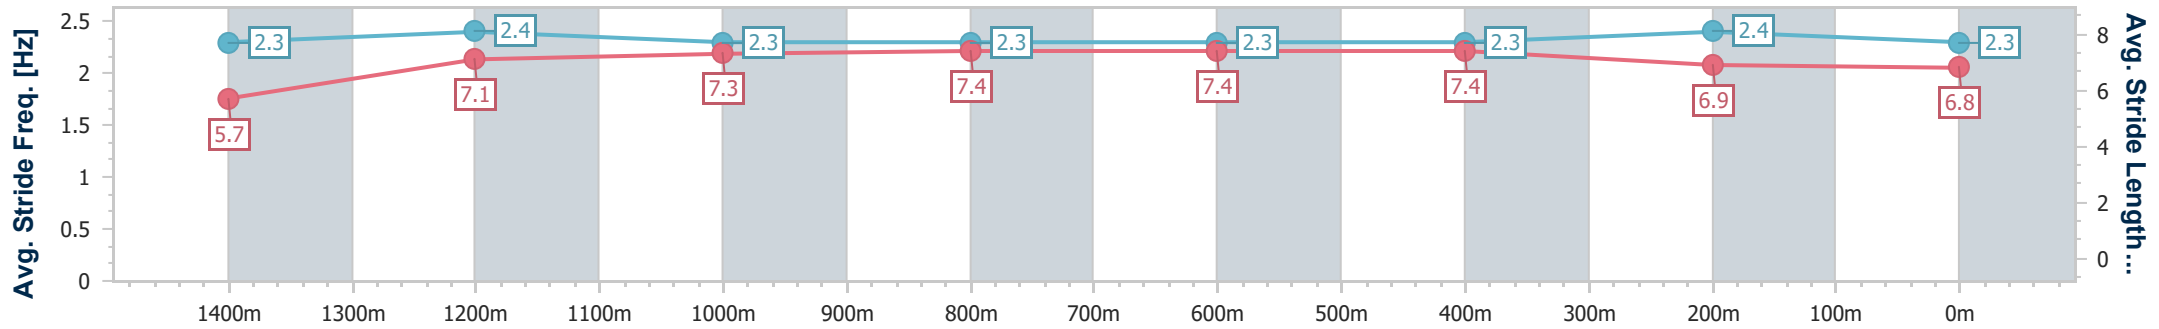

Aquis Park Gold Coast Poly QLD Professional

Race 4: R Marine Crawley Maiden Handicap - 1540m

02 March 2024 - 14:49

Track Rating: Synthetic , Weather: Fine, Rail Position: True

Section	Overall	1400m	1200m	1000m	800m	600m	400m	200m
Section Times	1:35.31 [1] (0:10.75)	1:24.56 [3] (0:11.99)	1:12.57 [5] (0:11.76)	1:00.81 [5] (0:11.77)	0:49.04 [5] (0:11.74)	0:37.30 [6] (0:11.95)	0:25.35 [4] (0:12.32)	0:13.03 [3] (0:13.03)
Average Speed [km/h]	47.1	60.7	61.2	61.2	61.8	60.8	58.7	55.7
Top Speed [km/h]	60.7	62.4	62.5	62.3	62.2	62.1	59.5	57.6
Avg. Dist. to Rail [m]	4.2	1.2	0.7	1.2	1.5	2.1	4.2	5.7
Avg. Stride Freq. [Hz]	2.3	2.4	2.3	2.3	2.3	2.3	2.4	2.3
Avg. Stride Length [m]	5.7	7.1	7.3	7.4	7.4	7.4	6.9	6.8