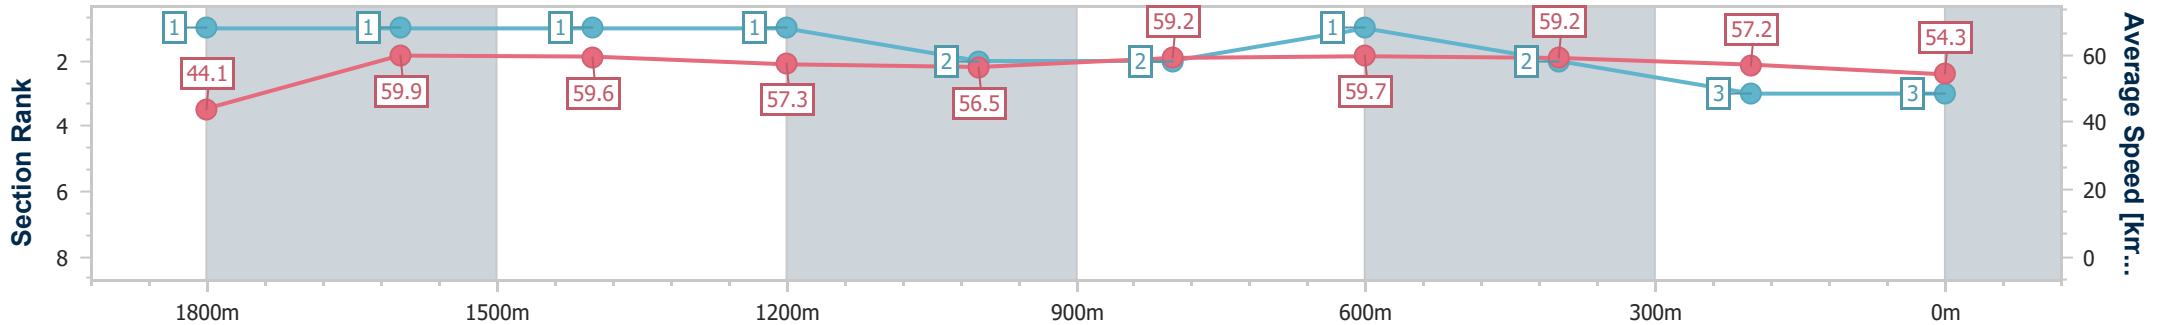

Horse/Jockey Name	Dance Babe
Final Rank	3
Fastest Section Time (Section)	0:08.17 (Overall)
Top Speed [km/h] (Section)	61.1 (1800m)
Race State	Finished

Aquis Park Gold Coast Poly QLD Professional
Race 1: Ronald McDonald House Charities Gold Coast Family Rooms BENCHMARK 55 Handicap - 1900m

02 March 2024 - 13:04

Track Rating: Synthetic, Weather: Fine, Rail Position: True

Section	Overall	1800m	1600m	1400m	1200m	1000m	800m	600m	400m	200m
Section Times	2:00.28 [3] (0:08.17)	1:52.11 [1] (0:12.01)	1:40.10 [1] (0:12.07)	1:28.03 [1] (0:12.66)	1:15.37 [1] (0:12.72)	1:02.65 [2] (0:12.20)	0:50.45 [2] (0:12.16)	0:38.29 [1] (0:12.29)	0:26.00 [2] (0:12.68)	0:13.32 [3] (0:13.32)
Average Speed [km/h]	44.1	59.9	59.6	57.3	56.5	59.2	59.7	59.2	57.2	54.3
Top Speed [km/h]	56.7	61.1	60.3	58.4	58.6	59.9	60.4	60.6	57.9	55.2
Avg. Dist. to Rail [m]	3.6	0.5	0.3	0.5	0.9	1.6	1.5	2.0	1.9	2.2
Avg. Stride Freq. [Hz]	2.2	2.3	2.2	2.2	2.1	2.2	2.2	2.2	2.2	2.1
Avg. Stride Length [m]	5.4	7.3	7.4	7.3	7.4	7.6	7.6	7.3	7.1	7.0

- [ ] Ranking at each section and finish
- -.-.- No data available at this section
- NA No data available