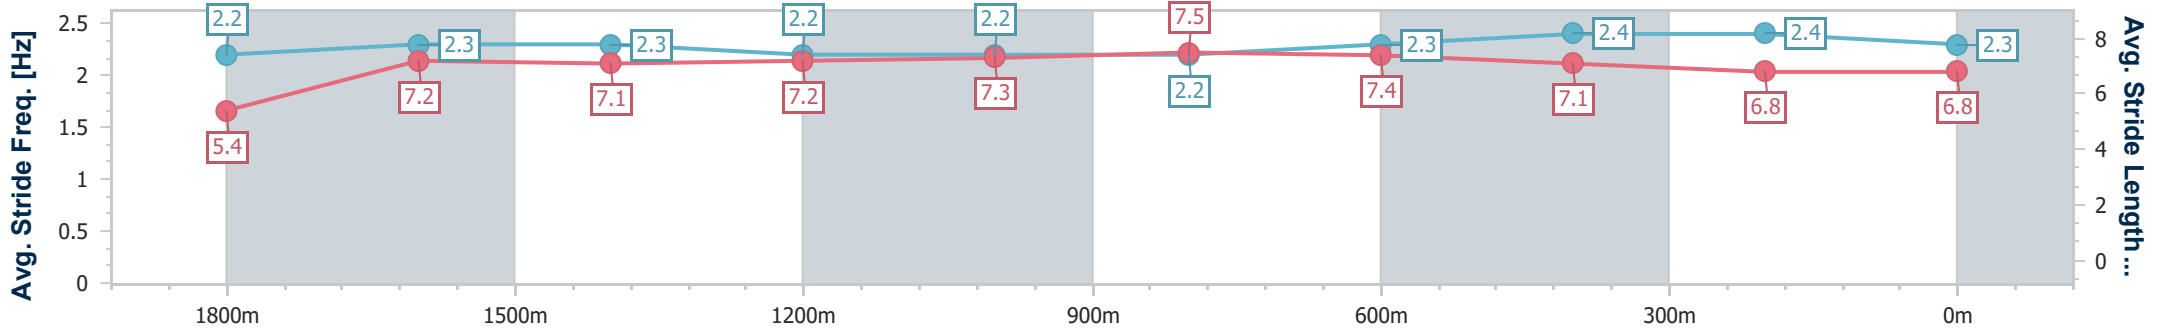

02 March 2024 - 13:04

Track Rating: Synthetic, Weather: Fine, Rail Position: True

Section	Overall	1800m	1600m	1400m	1200m	1000m	800m	600m	400m	200m
Section Times	1:59.11 [1] (0:08.30)	1:50.81 [2] (0:11.98)	1:38.83 [3] (0:12.12)	1:26.71 [3] (0:12.69)	1:14.02 [3] (0:12.70)	1:01.32 [3] (0:12.25)	0:49.07 [3] (0:12.10)	0:36.97 [3] (0:11.87)	0:25.10 [1] (0:12.23)	0:12.87 [1] (0:12.87)
Average Speed [km/h]	43.4	60.0	59.2	57.2	56.7	59.3	60.3	61.6	58.8	56.2
Top Speed [km/h]	58.6	61.6	60.0	58.1	60.1	60.5	62.0	62.2	60.5	57.6
Avg. Dist. to Rail [m]	4.7	0.6	0.4	1.1	1.7	2.5	2.5	2.5	0.7	0.2
Avg. Stride Freq. [Hz]	2.2	2.3	2.3	2.2	2.2	2.2	2.3	2.4	2.4	2.3
Avg. Stride Length [m]	5.4	7.2	7.1	7.2	7.3	7.5	7.4	7.1	6.8	6.8