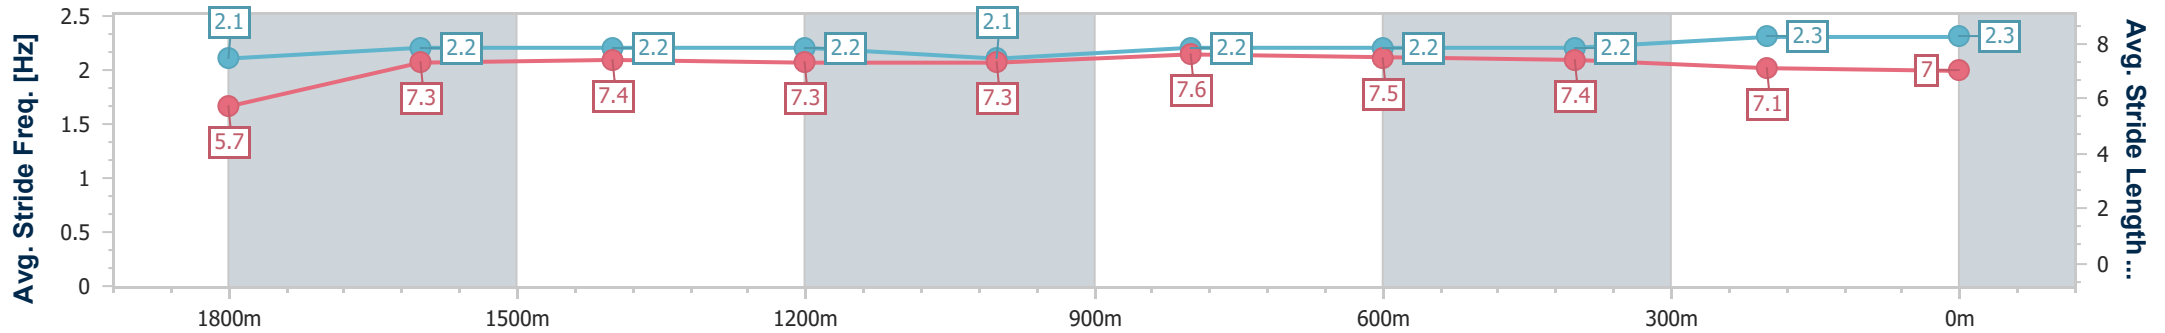

Horse/Jockey Name	Super Fenkel
Final Rank	2
Fastest Section Time (Section)	0:08.43 (Overall)
Top Speed [km/h] (Section)	61.4 (800m)
Race State	Finished

Aquis Park Gold Coast Poly QLD Professional
Race 1: Ronald McDonald House Charities Gold Coast Family
Rooms BENCHMARK 55 Handicap - 1900m

02 March 2024 - 13:04

Track Rating: Synthetic, Weather: Fine, Rail Position: True

Section	Overall	1800m	1600m	1400m	1200m	1000m	800m	600m	400m	200m
Section Times	1:59.36 [2] (0:08.43)	1:50.93 [4] (0:12.15)	1:38.78 [4] (0:12.10)	1:26.68 [4] (0:12.66)	1:14.02 [5] (0:12.77)	1:01.25 [6] (0:12.04)	0:49.21 [4] (0:12.10)	0:37.11 [4] (0:12.21)	0:24.90 [4] (0:12.38)	0:12.52 [2] (0:12.52)
Average Speed [km/h]	42.9	59.2	59.5	57.1	56.3	60.0	59.9	59.5	58.5	57.4
Top Speed [km/h]	57.6	60.3	60.7	58.3	59.4	60.6	61.4	61.3	59.1	58.2
Avg. Dist. to Rail [m]	0.8	0.3	0.3	0.7	1.7	1.0	1.1	1.8	3.2	3.2
Avg. Stride Freq. [Hz]	2.1	2.2	2.2	2.2	2.1	2.2	2.2	2.2	2.3	2.3
Avg. Stride Length [m]	5.7	7.3	7.4	7.3	7.3	7.6	7.5	7.4	7.1	7.0

- [ ] Ranking at each section and finish
- -.-.- No data available at this section
- NA No data available