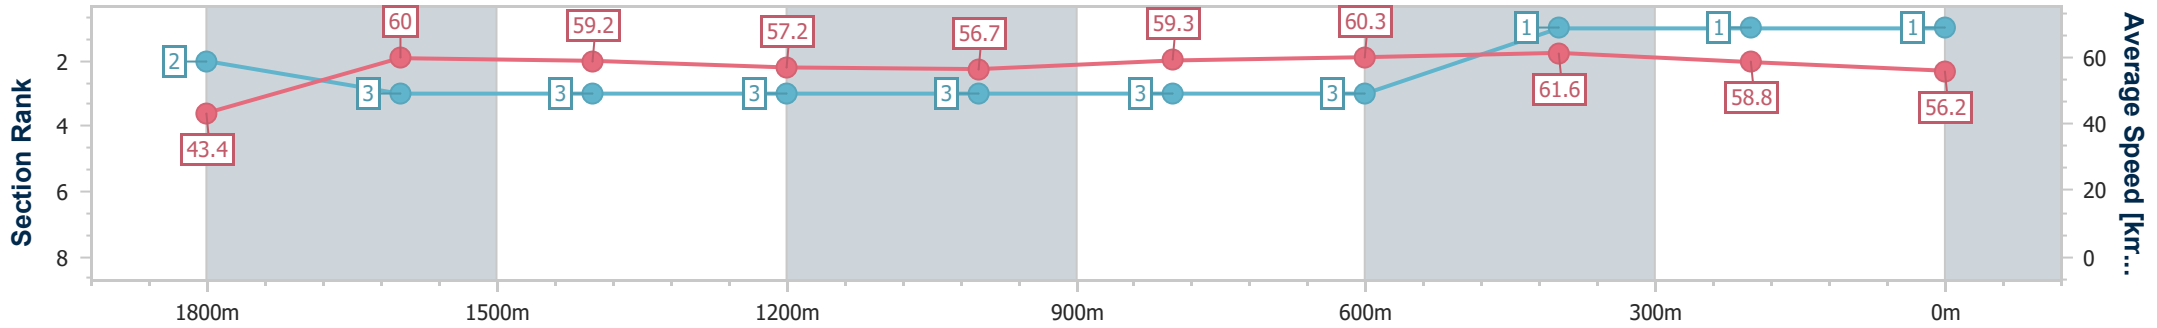

02 March 2024 - 13:04

Track Rating: Synthetic, Weather: Fine, Rail Position: True

Section	Overall	1800m	1600m	1400m	1200m	1000m	800m	600m	400m	200m
Section Times	1:59.11 [1] (0:08.30)	1:50.81 [2] (0:11.98)	1:38.83 [3] (0:12.12)	1:26.71 [3] (0:12.69)	1:14.02 [3] (0:12.70)	1:01.32 [3] (0:12.25)	0:49.07 [3] (0:12.10)	0:36.97 [3] (0:11.87)	0:25.10 [1] (0:12.23)	0:12.87 [1] (0:12.87)
Average Speed [km/h]	43.4	60.0	59.2	57.2	56.7	59.3	60.3	61.6	58.8	56.2
Top Speed [km/h]	58.6	61.6	60.0	58.1	60.1	60.5	62.0	62.2	60.5	57.6
Avg. Dist. to Rail [m]	4.7	0.6	0.4	1.1	1.7	2.5	2.5	2.5	0.7	0.2
Avg. Stride Freq. [Hz]	2.2	2.3	2.3	2.2	2.2	2.2	2.3	2.4	2.4	2.3
Avg. Stride Length [m]	5.4	7.2	7.1	7.2	7.3	7.5	7.4	7.1	6.8	6.8