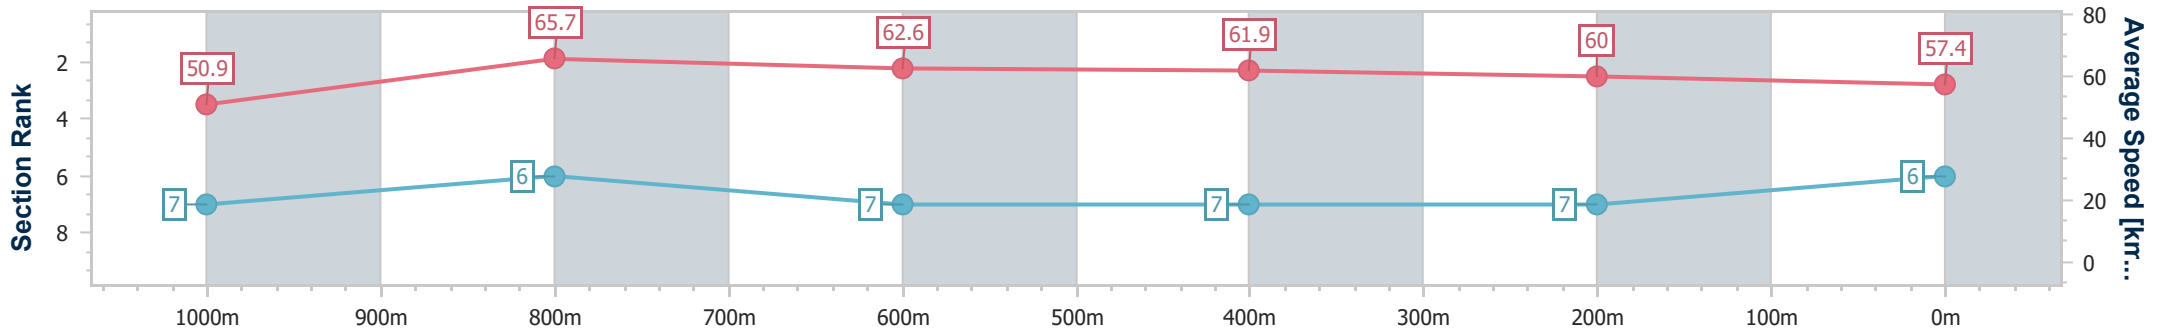

Horse/Jockey Name	Tango Fame
Final Rank	6
Fastest Section Time (Section)	0:10.97 (1000m)
Top Speed [km/h] (Section)	67.2 (1000m)
Race State	Finished

Aquis Park Gold Coast Poly QLD Professional
Race 2: Schramm Group BENCHMARK 65 Handicap - 1200m

02 March 2024 - 13:39

Track Rating: Synthetic, Weather: Fine, Rail Position: True

Section	Overall	1000m	800m	600m	400m	200m								
Section Times	1:13.18 [6] (0:14.13)	0:59.05 [7] (0:10.97)	0:48.08 [6] (0:11.60)	0:36.48 [7] (0:11.79)	0:24.69 [7] (0:12.02)	0:12.67 [7] (0:12.67)								
Average Speed [km/h]	50.9	65.7	62.6	61.9	60.0	57.4								
Top Speed [km/h]	66.4	67.2	64.5	63.7	60.9	59.0								
Avg. Dist. to Rail [m]	3.7	1.1	1.6	2.2	2.2	2.9								
Avg. Stride Freq. [Hz]	2.1	2.2	2.2	2.2	2.2	2.2								
Avg. Stride Length [m]	6.6	8.1	7.9	7.7	7.5	7.3								

- [ ] Ranking at each section and finish
- -.-.- No data available at this section
- NA No data available