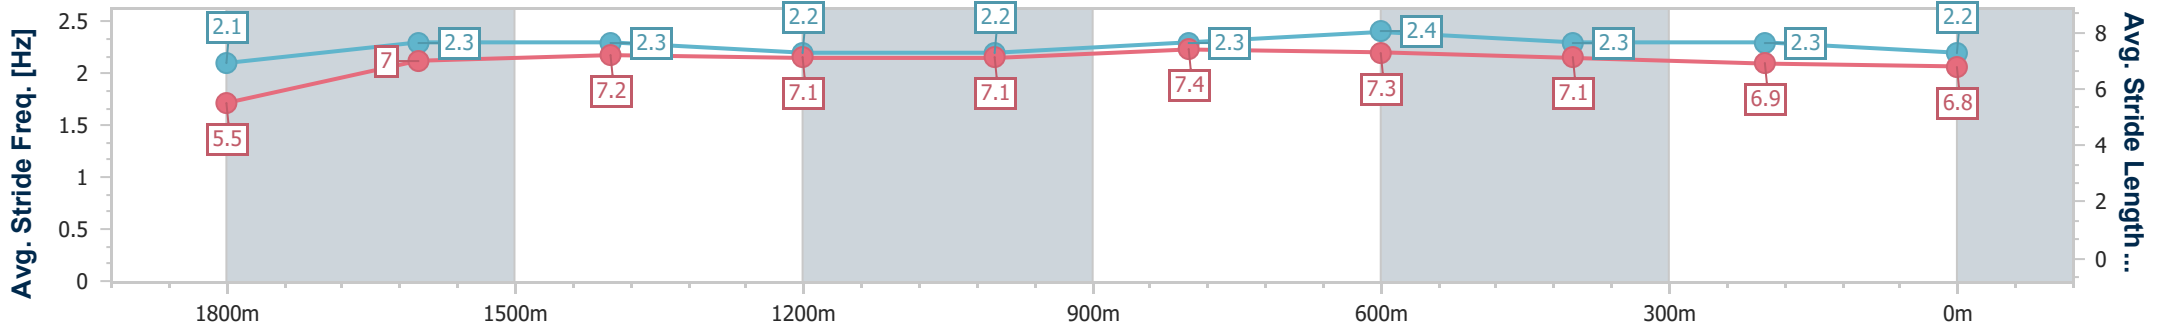

Horse/Jockey Name	Winston Blue
Final Rank	5
Fastest Section Time (Section)	0:08.59 (Overall)
Top Speed [km/h] (Section)	63.5 (600m)
Race State	Finished

Aquis Park Gold Coast Poly QLD Professional
Race 1: Ronald McDonald House Charities Gold Coast Family
Rooms BENCHMARK 55 Handicap - 1900m

02 March 2024 - 13:04

Track Rating: Synthetic, Weather: Fine, Rail Position: True

Section	Overall	1800m	1600m	1400m	1200m	1000m	800m	600m	400m	200m
Section Times	2:00.57 [5] (0:08.59)	1:51.98 [7] (0:12.19)	1:39.79 [6] (0:12.10)	1:27.69 [6] (0:12.63)	1:15.06 [6] (0:12.81)	1:02.25 [7] (0:12.07)	0:50.18 [7] (0:11.89)	0:38.29 [5] (0:12.33)	0:25.96 [5] (0:12.83)	0:13.13 [5] (0:13.13)
Average Speed [km/h]	41.7	59.2	59.5	57.2	56.2	60.3	62.2	59.7	56.7	55.1
Top Speed [km/h]	56.7	60.6	61.0	58.4	59.6	62.1	63.3	63.5	57.6	56.2
Avg. Dist. to Rail [m]	0.7	0.4	0.4	0.5	1.4	2.9	4.8	5.1	5.6	6.7
Avg. Stride Freq. [Hz]	2.1	2.3	2.3	2.2	2.2	2.3	2.4	2.3	2.3	2.2
Avg. Stride Length [m]	5.5	7.0	7.2	7.1	7.1	7.4	7.3	7.1	6.9	6.8

- [ ] Ranking at each section and finish
- -.-.- No data available at this section
- NA No data available