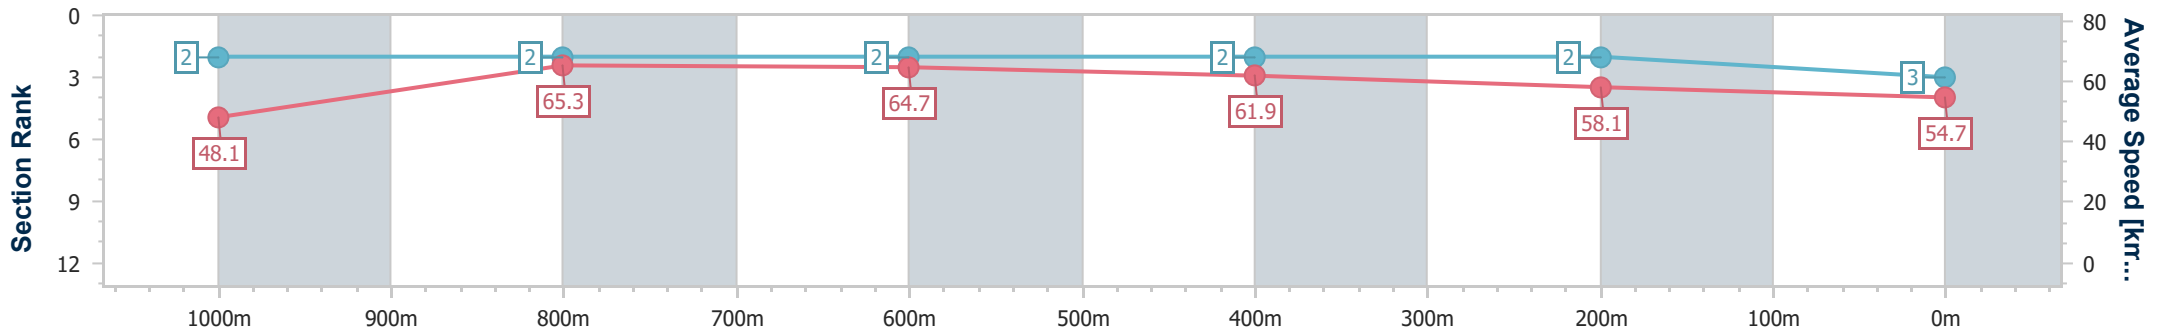

Aquis Park Gold Coast Poly QLD Professional

Race 6: 5Point Projects Maiden Handicap - 1100m

02 March 2024 - 16:04

Track Rating: Synthetic , Weather: Fine, Rail Position: True

Section	Overall	1000m	800m	600m	400m	200m
Section Times	1:06.92 [3] (0:07.50)	0:59.42 [2] (0:11.10)	0:48.32 [2] (0:11.11)	0:37.21 [2] (0:11.59)	0:25.62 [2] (0:12.35)	0:13.27 [2] (0:13.27)
Average Speed [km/h]	48.1	65.3	64.7	61.9	58.1	54.7
Top Speed [km/h]	63.9	67.9	67.9	64.7	60.8	57.4
Avg. Dist. to Rail [m]	4.4	2.7	0.4	0.6	0.8	2.0
Avg. Stride Freq. [Hz]	2.4	2.4	2.4	2.4	2.4	2.3
Avg. Stride Length [m]	5.1	7.5	7.5	7.3	6.8	6.6