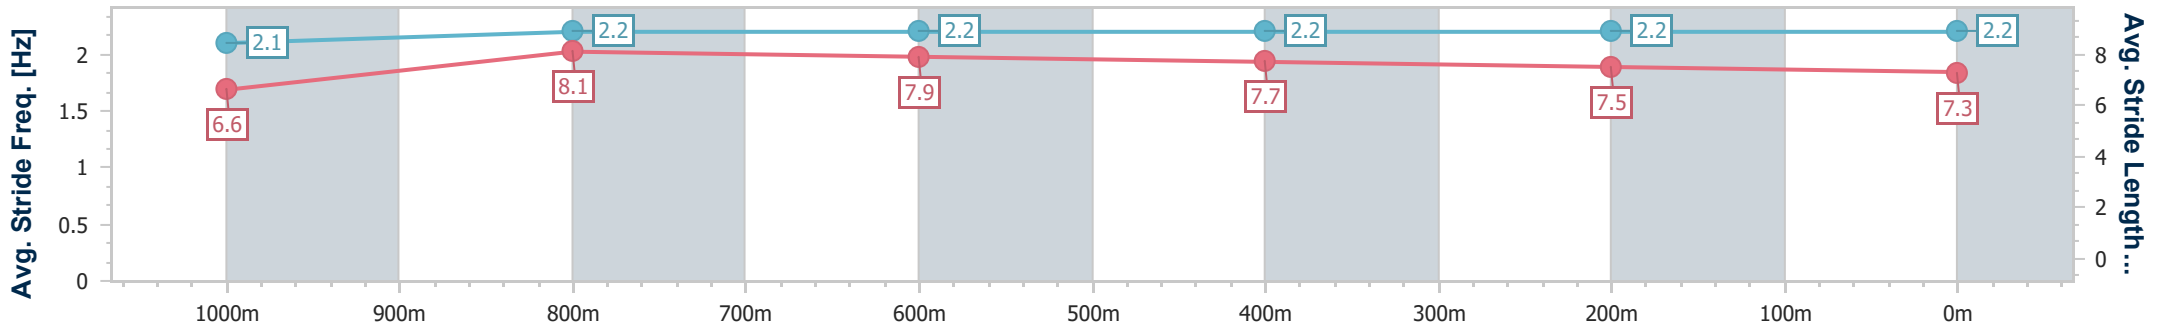

Horse/Jockey Name	Tango Fame
Final Rank	6
Fastest Section Time (Section)	0:10.97 (1000m)
Top Speed [km/h] (Section)	67.2 (1000m)
Race State	Finished

Aquis Park Gold Coast Poly QLD Professional
Race 2: Schramm Group BENCHMARK 65 Handicap - 1200m

02 March 2024 - 13:39

Track Rating: Synthetic, Weather: Fine, Rail Position: True

Section	Overall	1000m	800m	600m	400m	200m								
Section Times	1:13.18 [6] (0:14.13)	0:59.05 [7] (0:10.97)	0:48.08 [6] (0:11.60)	0:36.48 [7] (0:11.79)	0:24.69 [7] (0:12.02)	0:12.67 [7] (0:12.67)								
Average Speed [km/h]	50.9	65.7	62.6	61.9	60.0	57.4								
Top Speed [km/h]	66.4	67.2	64.5	63.7	60.9	59.0								
Avg. Dist. to Rail [m]	3.7	1.1	1.6	2.2	2.2	2.9								
Avg. Stride Freq. [Hz]	2.1	2.2	2.2	2.2	2.2	2.2								
Avg. Stride Length [m]	6.6	8.1	7.9	7.7	7.5	7.3								

- [ ] Ranking at each section and finish
- -.-.- No data available at this section
- NA No data available