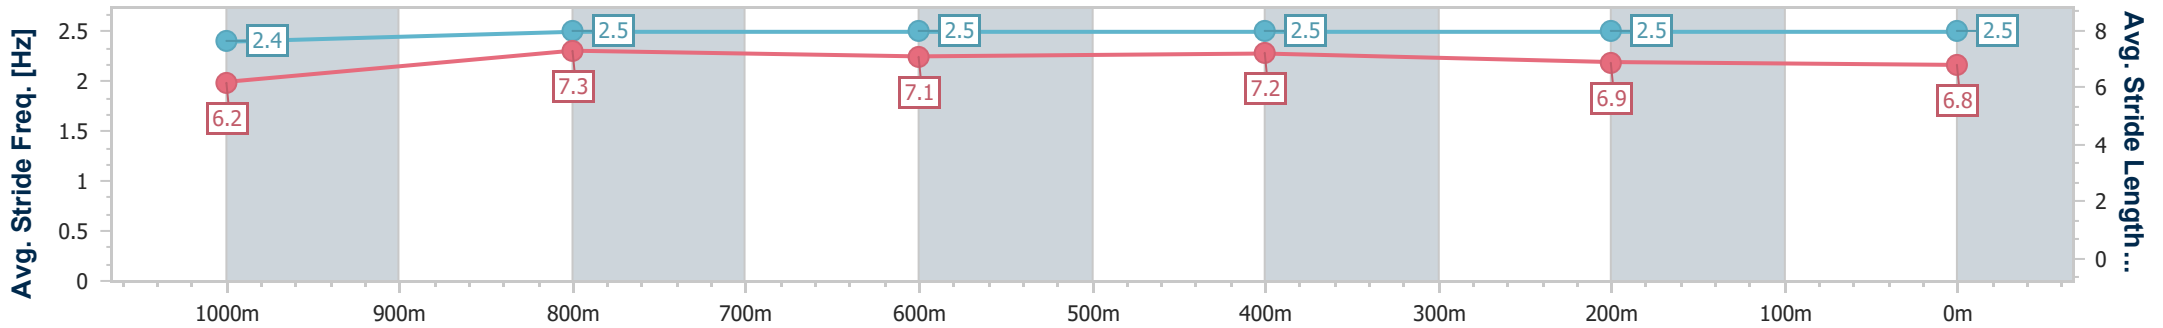

02 March 2024 - 13:39

Track Rating: Synthetic, Weather: Fine, Rail Position: True

Section	Overall	1000m	800m	600m	400m	200m
Section Times	1:11.23 [1] (0:13.43)	0:57.80 [1] (0:11.14)	0:46.66 [1] (0:11.58)	0:35.08 [1] (0:11.48)	0:23.60 [1] (0:11.58)	0:12.02 [1] (0:12.02)
Average Speed [km/h]	53.7	64.6	62.4	63.6	62.5	60.4
Top Speed [km/h]	66.4	65.9	63.2	64.5	63.7	61.7
Avg. Dist. to Rail [m]	1.5	0.3	1.4	2.5	3.6	3.7
Avg. Stride Freq. [Hz]	2.4	2.5	2.5	2.5	2.5	2.5
Avg. Stride Length [m]	6.2	7.3	7.1	7.2	6.9	6.8