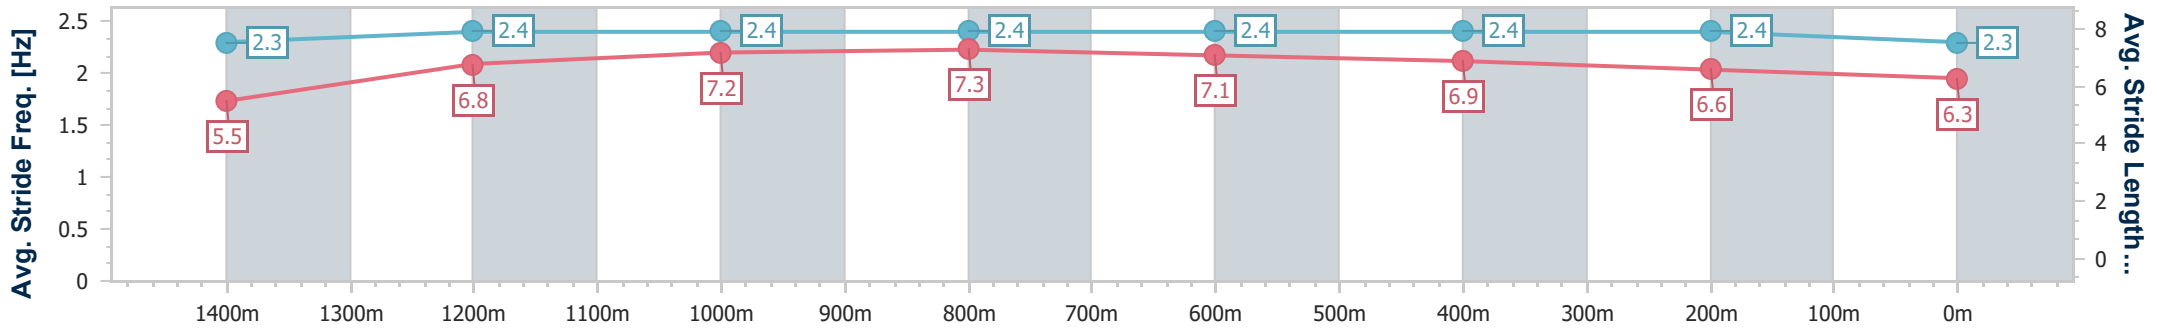

Aquis Park Gold Coast Poly QLD Professional

Race 4: R Marine Crawley Maiden Handicap - 1540m

02 March 2024 - 14:49

Track Rating: Synthetic , Weather: Fine, Rail Position: True

Section	Overall	1400m	1200m	1000m	800m	600m	400m	200m
Section Times	1:37.14 [6] (0:10.97)	1:26.17 [7] (0:12.59)	1:13.58 [8] (0:11.44)	1:02.14 [7] (0:11.58)	0:50.56 [7] (0:11.80)	0:38.76 [7] (0:12.28)	0:26.48 [7] (0:12.98)	0:13.50 [6] (0:13.50)
Average Speed [km/h]	45.8	58.8	63.0	62.1	61.1	59.0	55.8	53.3
Top Speed [km/h]	61.1	61.0	63.8	63.8	62.7	60.9	57.4	54.7
Avg. Dist. to Rail [m]	8.5	3.4	2.4	0.9	0.4	1.3	3.3	3.1
Avg. Stride Freq. [Hz]	2.3	2.4	2.4	2.4	2.4	2.4	2.4	2.3
Avg. Stride Length [m]	5.5	6.8	7.2	7.3	7.1	6.9	6.6	6.3