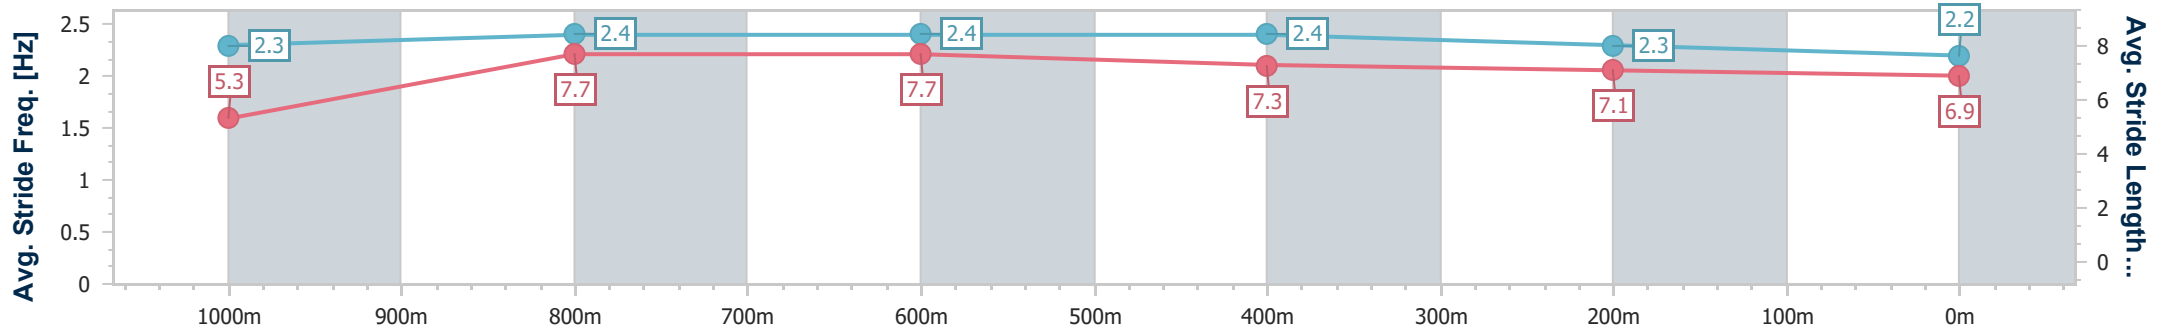

Aquis Park Gold Coast Poly QLD Professional

Race 6: 5Point Projects Maiden Handicap - 1100m

02 March 2024 - 16:04

Track Rating: Synthetic , Weather: Fine, Rail Position: True

Section	Overall	1000m	800m	600m	400m	200m
Section Times	1:07.22 [4] (0:07.78)	0:59.44 [8] (0:11.10)	0:48.34 [6] (0:11.19)	0:37.15 [6] (0:11.76)	0:25.39 [5] (0:12.31)	0:13.08 [4] (0:13.08)
Average Speed [km/h]	46.1	64.9	64.2	61.4	58.5	55.5
Top Speed [km/h]	63.6	67.1	66.2	64.3	60.3	56.8
Avg. Dist. to Rail [m]	0.3	0.5	0.6	0.7	2.0	3.1
Avg. Stride Freq. [Hz]	2.3	2.4	2.4	2.4	2.3	2.2
Avg. Stride Length [m]	5.3	7.7	7.7	7.3	7.1	6.9