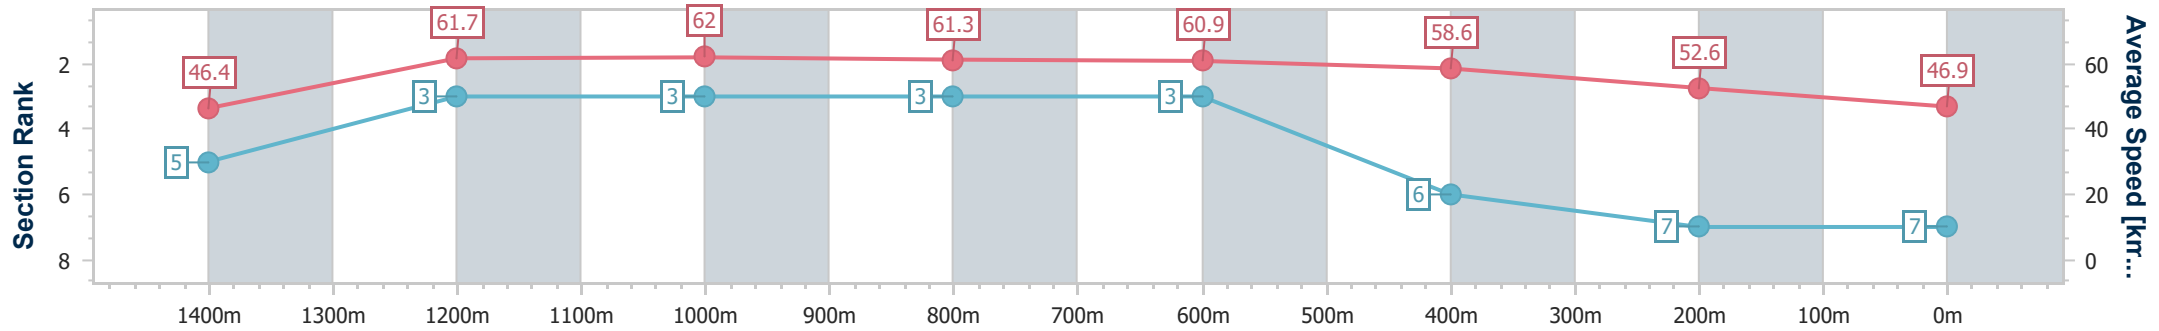

Aquis Park Gold Coast Poly QLD Professional

Race 4: R Marine Crawley Maiden Handicap - 1540m

02 March 2024 - 14:49

Track Rating: Synthetic , Weather: Fine, Rail Position: True

Section	Overall	1400m	1200m	1000m	800m	600m	400m	200m
Section Times	1:39.26 [7] (0:10.82)	1:28.44 [5] (0:11.65)	1:16.79 [3] (0:11.65)	1:05.14 [3] (0:11.75)	0:53.39 [3] (0:11.82)	0:41.57 [3] (0:12.36)	0:29.21 [6] (0:13.75)	0:15.46 [7] (0:15.46)
Average Speed [km/h]	46.4	61.7	62.0	61.3	60.9	58.6	52.6	46.9
Top Speed [km/h]	62.4	63.1	63.1	62.3	61.6	60.9	55.4	50.0
Avg. Dist. to Rail [m]	2.9	0.6	0.7	0.5	0.7	1.5	1.9	2.1
Avg. Stride Freq. [Hz]	2.3	2.4	2.4	2.3	2.4	2.5	2.3	2.2
Avg. Stride Length [m]	5.6	7.0	7.3	7.2	7.0	6.6	6.2	5.9