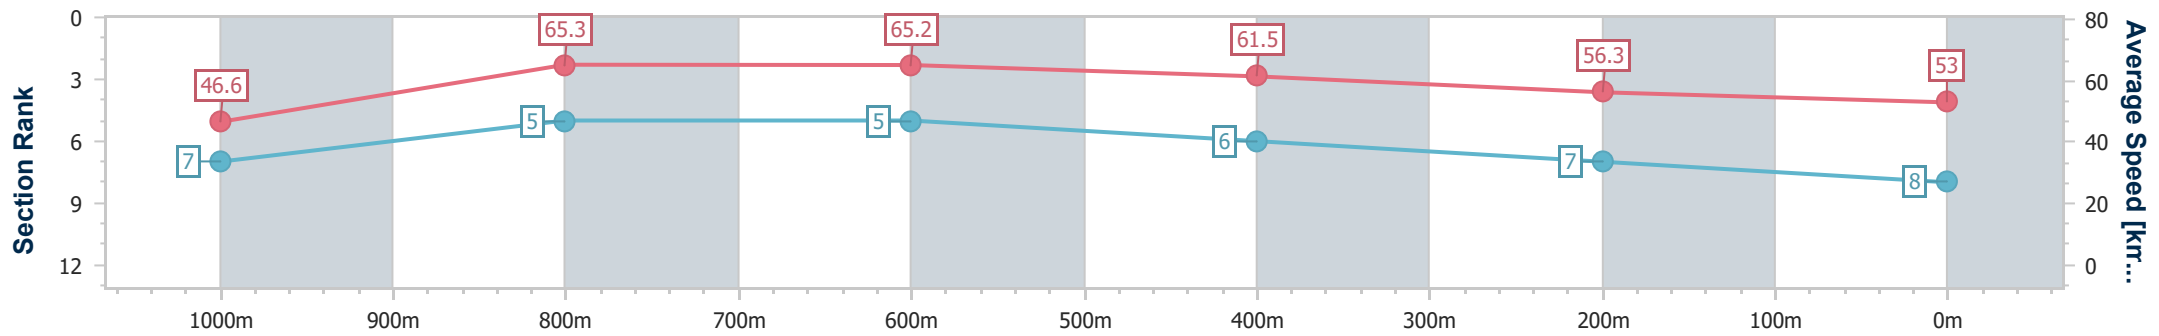

Aquis Park Gold Coast Poly QLD Professional

Race 6: 5Point Projects Maiden Handicap - 1100m

02 March 2024 - 16:04

Track Rating: Synthetic , Weather: Fine, Rail Position: True

Section	Overall	1000m	800m	600m	400m	200m
Section Times	1:08.36 [8] (0:07.73)	1:00.63 [7] (0:11.09)	0:49.54 [5] (0:11.21)	0:38.33 [5] (0:11.82)	0:26.51 [6] (0:12.83)	0:13.68 [7] (0:13.68)
Average Speed [km/h]	46.6	65.3	65.2	61.5	56.3	53.0
Top Speed [km/h]	60.6	67.1	66.6	65.1	61.3	55.7
Avg. Dist. to Rail [m]	5.7	3.8	2.5	1.5	3.2	4.5
Avg. Stride Freq. [Hz]	2.2	2.4	2.4	2.4	2.3	2.2
Avg. Stride Length [m]	5.4	7.7	7.7	7.3	6.8	6.7