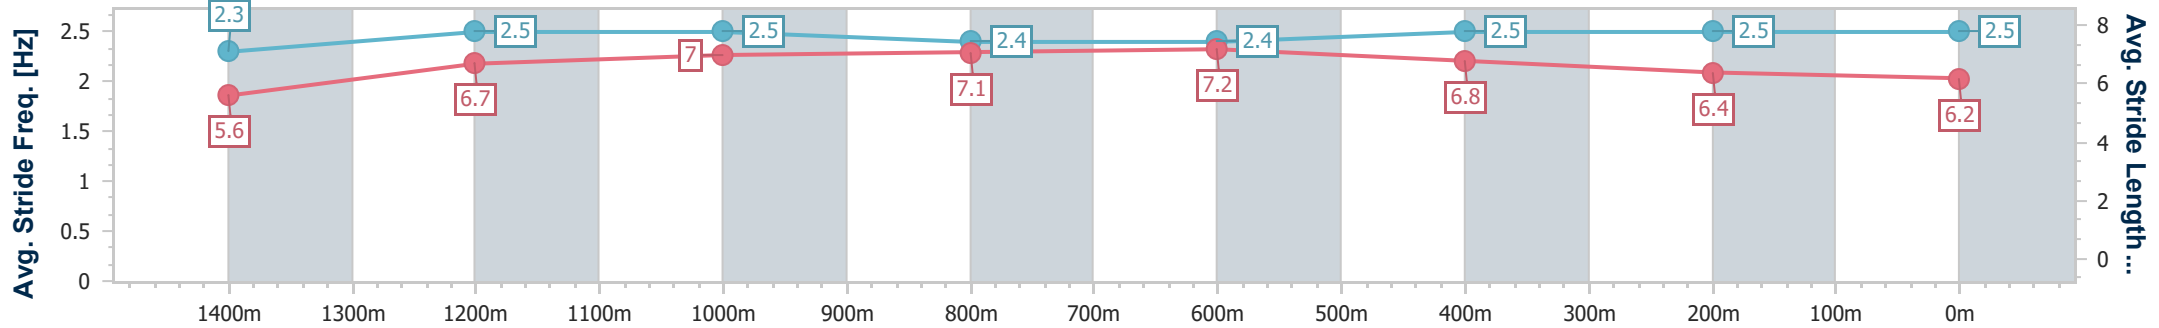

02 March 2024 - 15:24

Track Rating: Synthetic , Weather: Fine, Rail Position: True

Section	Overall	1400m	1200m	1000m	800m	600m	400m	200m
Section Times	1:35.38 [1] (0:10.74)	1:24.64 [4] (0:11.99)	1:12.65 [4] (0:11.65)	1:01.00 [4] (0:11.97)	0:49.03 [4] (0:11.67)	0:37.36 [3] (0:11.91)	0:25.45 [3] (0:12.50)	0:12.95 [2] (0:12.95)
Average Speed [km/h]	47.3	60.8	61.8	60.6	62.4	61.6	58.1	55.9
Top Speed [km/h]	60.8	62.0	62.9	61.3	63.5	62.9	59.3	57.9
Avg. Dist. to Rail [m]	3.7	2.4	2.8	2.0	2.3	3.8	4.0	5.4
Avg. Stride Freq. [Hz]	2.3	2.5	2.5	2.4	2.4	2.5	2.5	2.5
Avg. Stride Length [m]	5.6	6.7	7.0	7.1	7.2	6.8	6.4	6.2