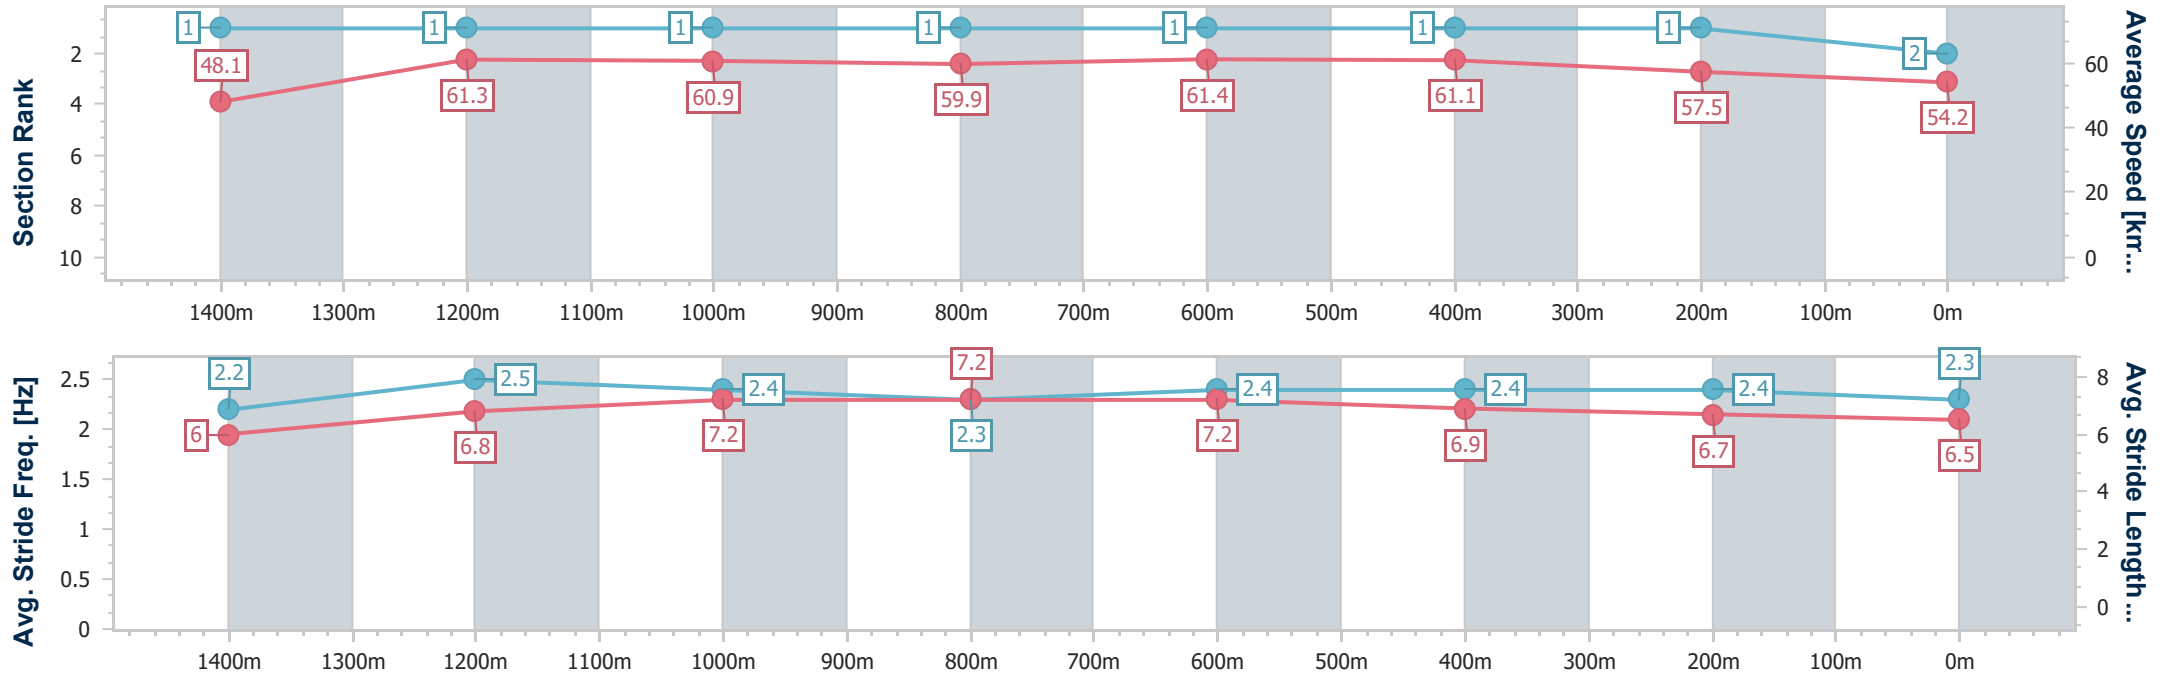

Horse/Jockey Name	Singular
Final Rank	2
Fastest Section Time (Section)	0:10.50 (Overall)
Top Speed [km/h] (Section)	63.8 (Overall)
Race State	Finished

Aquis Park Gold Coast Poly QLD Professional
Race 5: Ronald McDonald House Charities South East
Queensland BENCHMARK 58 Handicap - 1540m

02 March 2024 - 15:24

Track Rating: Synthetic , Weather: Fine, Rail Position: True

Section	Overall	1400m	1200m	1000m	800m	600m	400m	200m					
Section Times	1:35.58 [2] (0:10.50)	1:25.08 [1] (0:11.69)	1:13.39 [1] (0:11.84)	1:01.55 [1] (0:12.03)	0:49.52 [1] (0:11.71)	0:37.81 [1] (0:11.86)	0:25.95 [1] (0:12.57)	0:13.38 [1] (0:13.38)					
Average Speed [km/h]	48.1	61.3	60.9	59.9	61.4	61.1	57.5	54.2					
Top Speed [km/h]	63.8	63.7	61.6	60.5	63.5	63.2	59.6	56.2					
Avg. Dist. to Rail [m]	6.8	0.4	0.5	0.4	0.5	1.6	2.3	2.2					
Avg. Stride Freq. [Hz]	2.2	2.5	2.4	2.3	2.4	2.4	2.4	2.3					
Avg. Stride Length [m]	6.0	6.8	7.2	7.2	7.2	6.9	6.7	6.5					

- [ ] Ranking at each section and finish
- -.-.- No data available at this section
- NA No data available