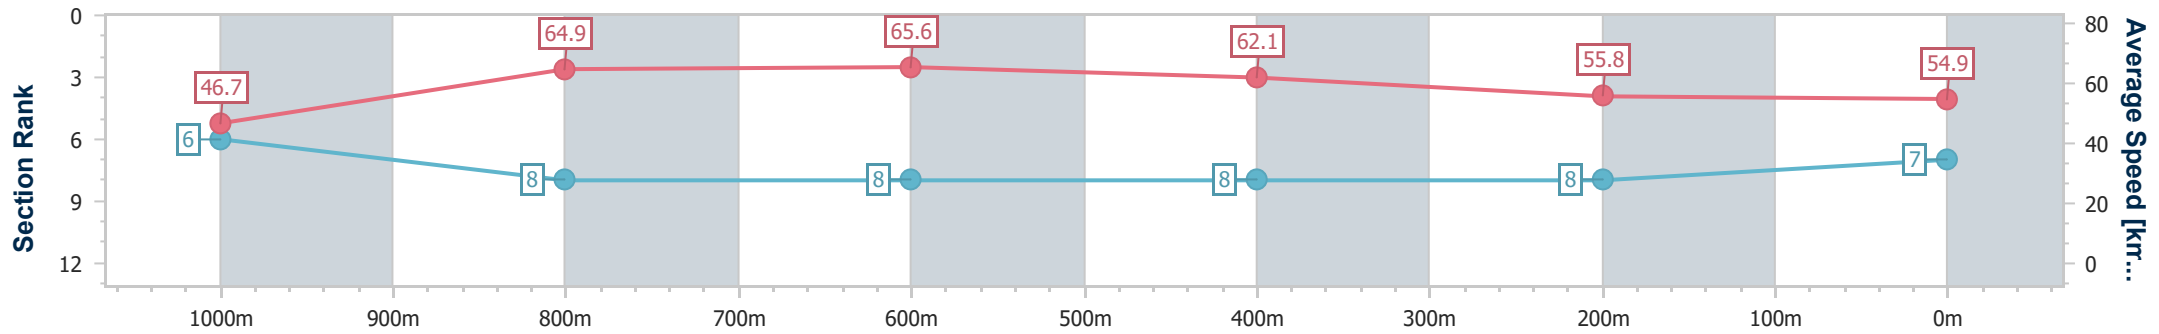

Aquis Park Gold Coast Poly QLD Professional

Race 6: 5Point Projects Maiden Handicap - 1100m

02 March 2024 - 16:04

Track Rating: Synthetic , Weather: Fine, Rail Position: True

Section	Overall	1000m	800m	600m	400m	200m
Section Times	1:08.12 [7] (0:07.72)	1:00.40 [6] (0:11.27)	0:49.13 [8] (0:11.23)	0:37.90 [8] (0:11.76)	0:26.14 [8] (0:12.99)	0:13.15 [8] (0:13.15)
Average Speed [km/h]	46.7	64.9	65.6	62.1	55.8	54.9
Top Speed [km/h]	60.5	68.1	68.3	64.9	60.2	56.5
Avg. Dist. to Rail [m]	7.6	5.3	4.1	2.9	3.4	2.4
Avg. Stride Freq. [Hz]	2.2	2.5	2.4	2.3	2.2	2.2
Avg. Stride Length [m]	5.5	7.3	7.6	7.6	6.9	7.0