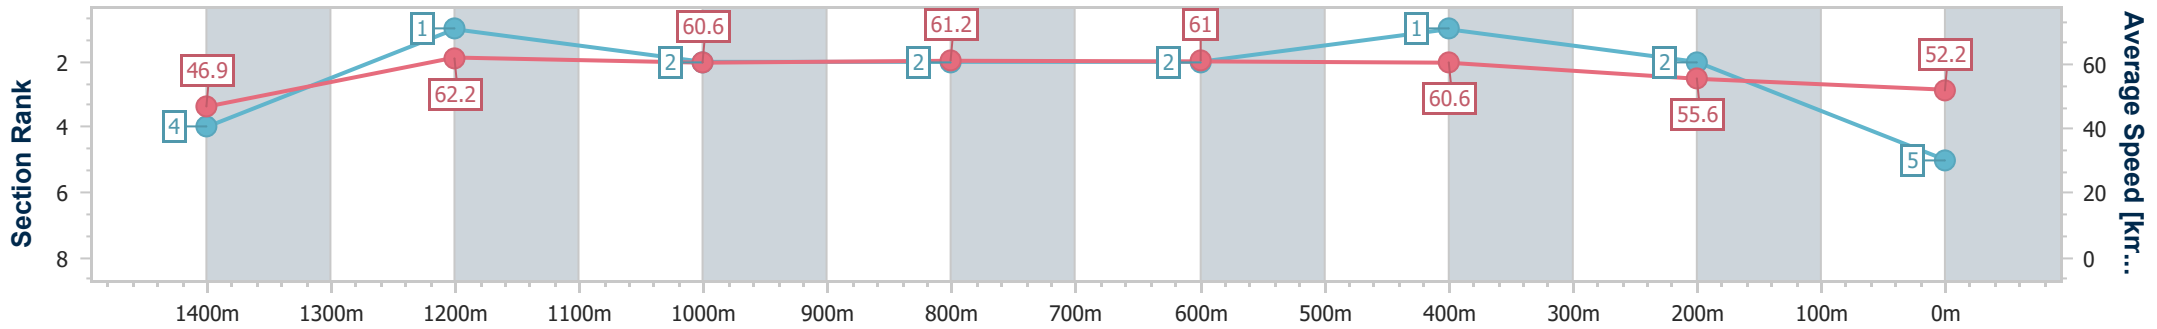

Aquis Park Gold Coast Poly QLD Professional

Race 4: R Marine Crawley Maiden Handicap - 1540m

02 March 2024 - 14:49

Track Rating: Synthetic , Weather: Fine, Rail Position: True

Section	Overall	1400m	1200m	1000m	800m	600m	400m	200m
Section Times	1:36.15 [5] (0:10.76)	1:25.39 [4] (0:11.41)	1:13.98 [1] (0:11.87)	1:02.11 [2] (0:11.80)	0:50.31 [2] (0:11.74)	0:38.57 [2] (0:11.77)	0:26.80 [1] (0:12.90)	0:13.90 [2] (0:13.90)
Average Speed [km/h]	46.9	62.2	60.6	61.2	61.0	60.6	55.6	52.2
Top Speed [km/h]	63.6	63.7	61.7	62.7	62.6	61.8	58.1	54.0
Avg. Dist. to Rail [m]	6.8	2.7	2.1	0.4	1.1	1.2	0.4	0.8
Avg. Stride Freq. [Hz]	2.3	2.5	2.4	2.4	2.4	2.5	2.4	2.3
Avg. Stride Length [m]	5.5	7.0	6.9	7.1	7.0	6.8	6.5	6.2