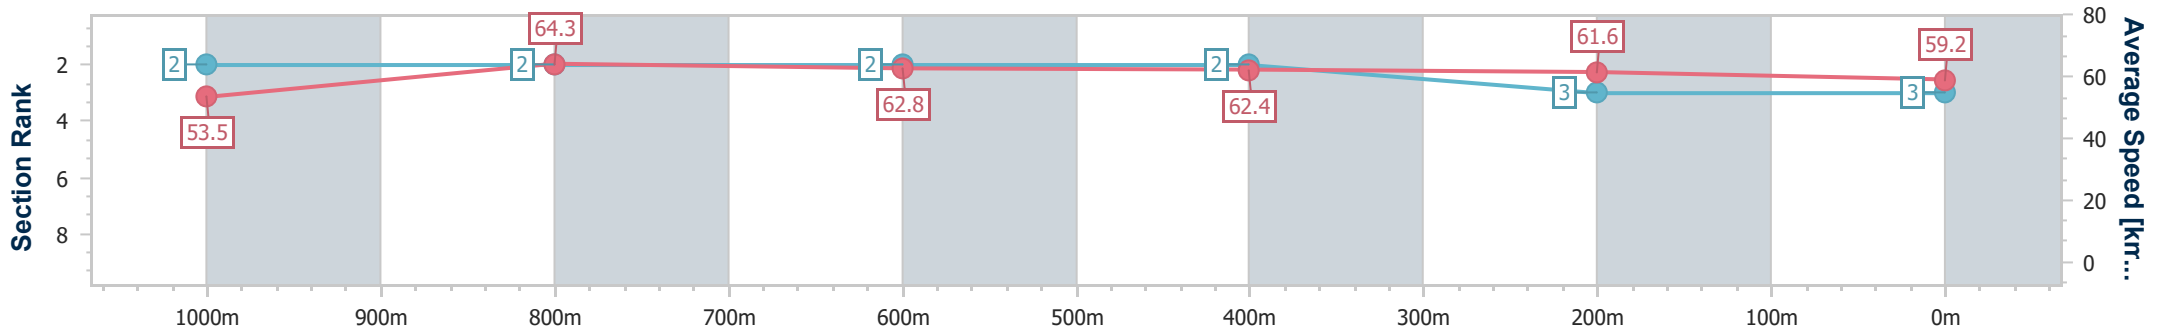

Horse/Jockey Name	Kozani
Final Rank	3
Fastest Section Time (Section)	0:11.21 (1000m)
Top Speed [km/h] (Section)	65.6 (1000m)
Race State	Finished

Aquis Park Gold Coast Poly QLD Professional
Race 2: Schramm Group BENCHMARK 65 Handicap - 1200m

02 March 2024 - 13:39

Track Rating: Synthetic, Weather: Fine, Rail Position: True

Section	Overall	1000m	800m	600m	400m	200m
Section Times	1:11.92 [3] (0:13.50)	0:58.42 [2] (0:11.21)	0:47.21 [2] (0:11.56)	0:35.65 [2] (0:11.62)	0:24.03 [2] (0:11.81)	0:12.22 [3] (0:12.22)
Average Speed [km/h]	53.5	64.3	62.8	62.4	61.6	59.2
Top Speed [km/h]	65.4	65.6	63.9	63.8	62.0	60.9
Avg. Dist. to Rail [m]	2.8	1.2	1.5	2.0	3.2	3.9
Avg. Stride Freq. [Hz]	2.3	2.3	2.3	2.3	2.3	2.3
Avg. Stride Length [m]	6.5	7.8	7.7	7.5	7.4	7.2

- [ ] Ranking at each section and finish
- -.-.- No data available at this section
- NA No data available