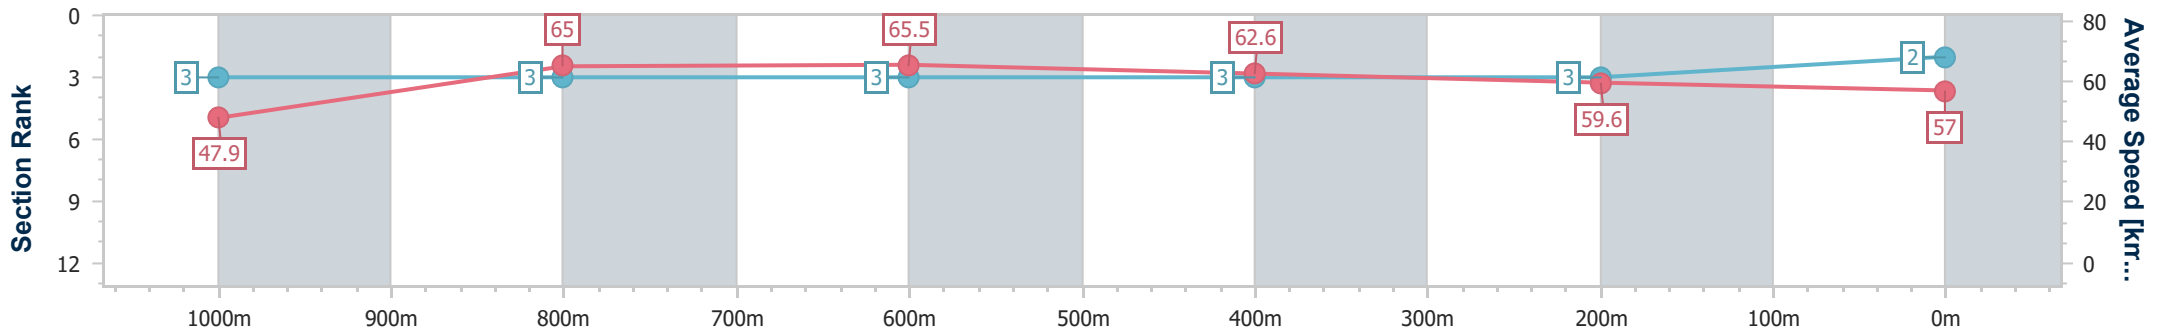

Aquis Park Gold Coast Poly QLD Professional

Race 6: 5Point Projects Maiden Handicap - 1100m

02 March 2024 - 16:04

Track Rating: Synthetic , Weather: Fine, Rail Position: True

Section	Overall	1000m	800m	600m	400m	200m
Section Times	1:06.34 [2] (0:07.51)	0:58.83 [3] (0:11.16)	0:47.67 [3] (0:11.12)	0:36.55 [3] (0:11.72)	0:24.83 [3] (0:12.15)	0:12.68 [3] (0:12.68)
Average Speed [km/h]	47.9	65.0	65.5	62.6	59.6	57.0
Top Speed [km/h]	62.0	67.7	68.2	65.0	60.3	58.5
Avg. Dist. to Rail [m]	6.6	3.2	2.3	3.0	3.2	3.3
Avg. Stride Freq. [Hz]	2.2	2.4	2.4	2.3	2.3	2.3
Avg. Stride Length [m]	5.7	7.7	7.8	7.7	7.2	7.0