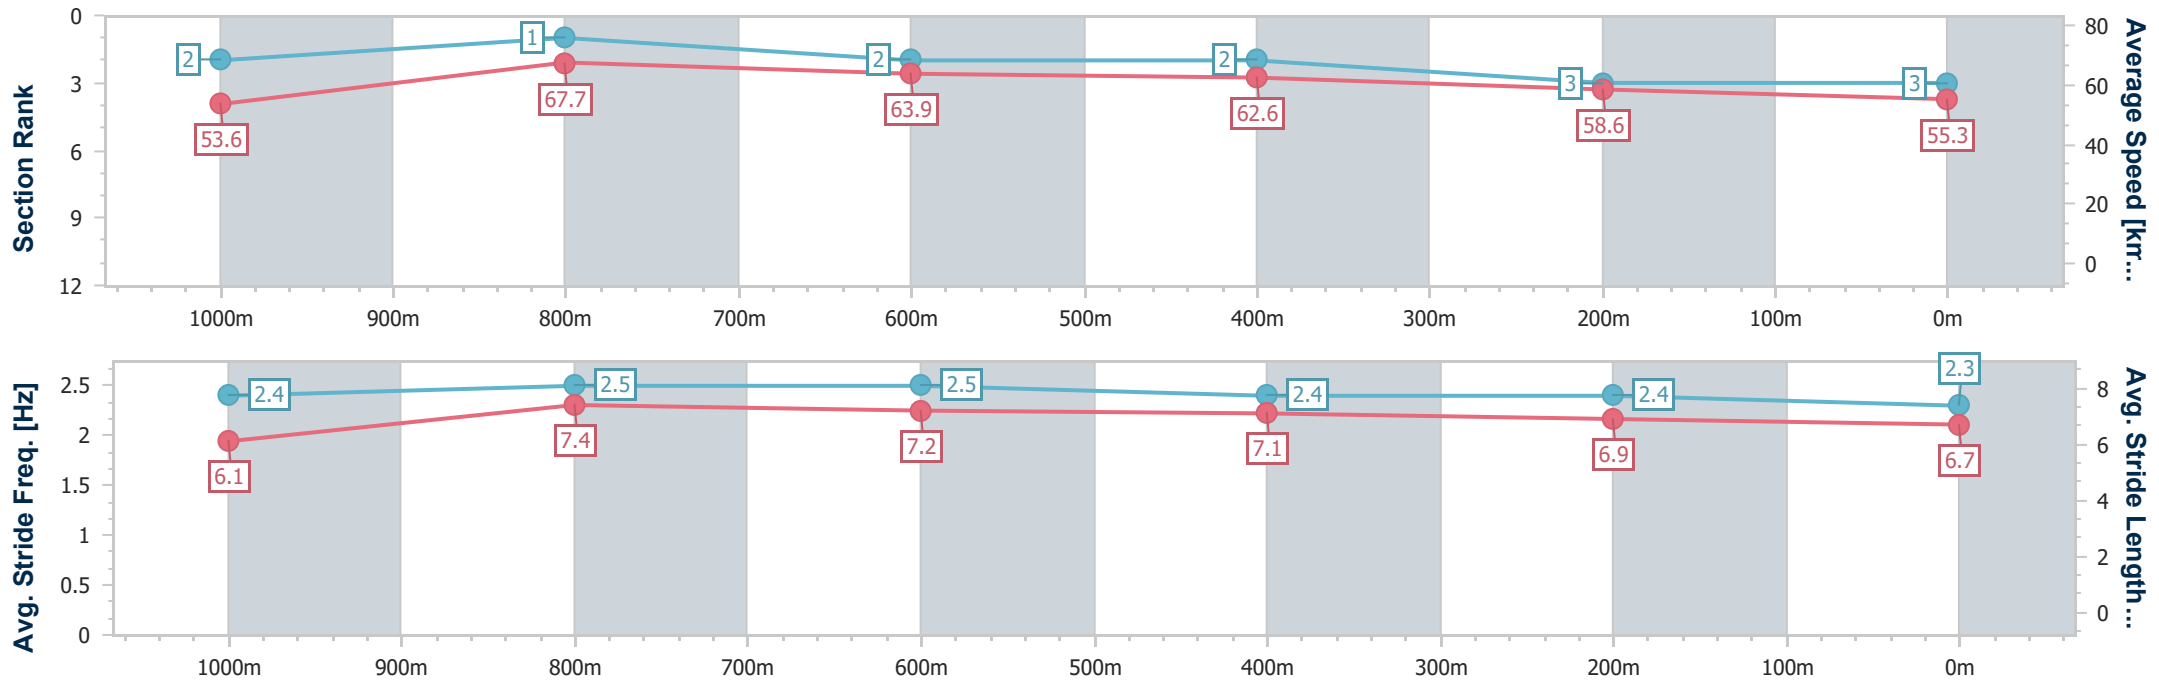

Aquis Park Gold Coast Poly QLD Professional

Race 3: Mi Electric Class 1 Plate - 1200m

02 March 2024 - 14:14

Track Rating: Synthetic, Weather: Fine, Rail Position: True

Section	Overall	1000m	800m	600m	400m	200m
Section Times	1:12.46 [3] (0:13.41)	0:59.05 [2] (0:10.75)	0:48.30 [1] (0:11.33)	0:36.97 [2] (0:11.56)	0:25.41 [2] (0:12.37)	0:13.04 [3] (0:13.04)
Average Speed [km/h]	53.6	67.7	63.9	62.6	58.6	55.3
Top Speed [km/h]	67.5	69.1	65.4	65.3	61.2	57.3
Avg. Dist. to Rail [m]	3.1	2.6	1.1	1.5	1.7	2.3
Avg. Stride Freq. [Hz]	2.4	2.5	2.5	2.4	2.4	2.3
Avg. Stride Length [m]	6.1	7.4	7.2	7.1	6.9	6.7