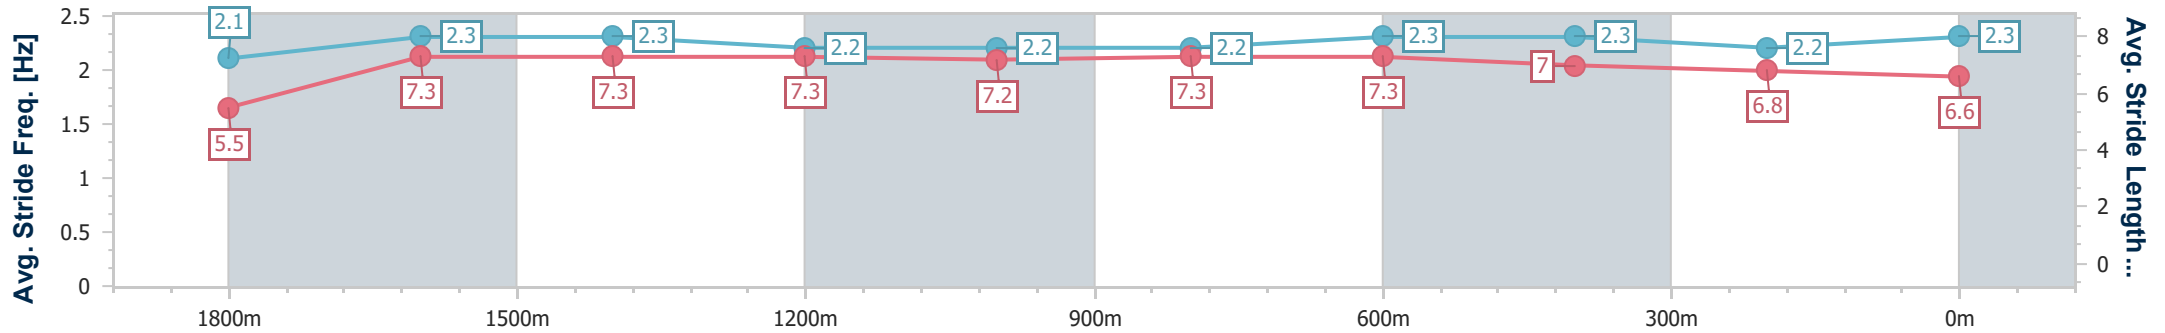

Horse/Jockey Name	Rock War
Final Rank	6
Fastest Section Time (Section)	0:08.44 (Overall)
Top Speed [km/h] (Section)	61.7 (1600m)
Race State	Finished

Aquis Park Gold Coast Poly QLD Professional
Race 1: Ronald McDonald House Charities Gold Coast Family
Rooms BENCHMARK 55 Handicap - 1900m

02 March 2024 - 13:04

Track Rating: Synthetic, Weather: Fine, Rail Position: True

Section	Overall	1800m	1600m	1400m	1200m	1000m	800m	600m	400m	200m
Section Times	2:01.64 [6] (0:08.44)	1:53.20 [5] (0:12.19)	1:41.01 [5] (0:12.06)	1:28.95 [5] (0:12.62)	1:16.33 [4] (0:12.53)	1:03.80 [4] (0:12.40)	0:51.40 [5] (0:12.13)	0:39.27 [7] (0:12.65)	0:26.62 [7] (0:13.18)	0:13.44 [7] (0:13.44)
Average Speed [km/h]	42.6	59.5	59.9	57.5	57.6	58.5	60.5	57.9	55.0	53.9
Top Speed [km/h]	57.6	61.2	61.7	58.9	60.2	60.3	60.8	60.6	55.5	54.8
Avg. Dist. to Rail [m]	2.7	1.6	1.1	1.4	2.1	2.8	3.0	3.5	3.2	3.2
Avg. Stride Freq. [Hz]	2.1	2.3	2.3	2.2	2.2	2.2	2.3	2.3	2.2	2.3
Avg. Stride Length [m]	5.5	7.3	7.3	7.3	7.2	7.3	7.3	7.0	6.8	6.6

- [ ] Ranking at each section and finish
- -.-.- No data available at this section
- NA No data available