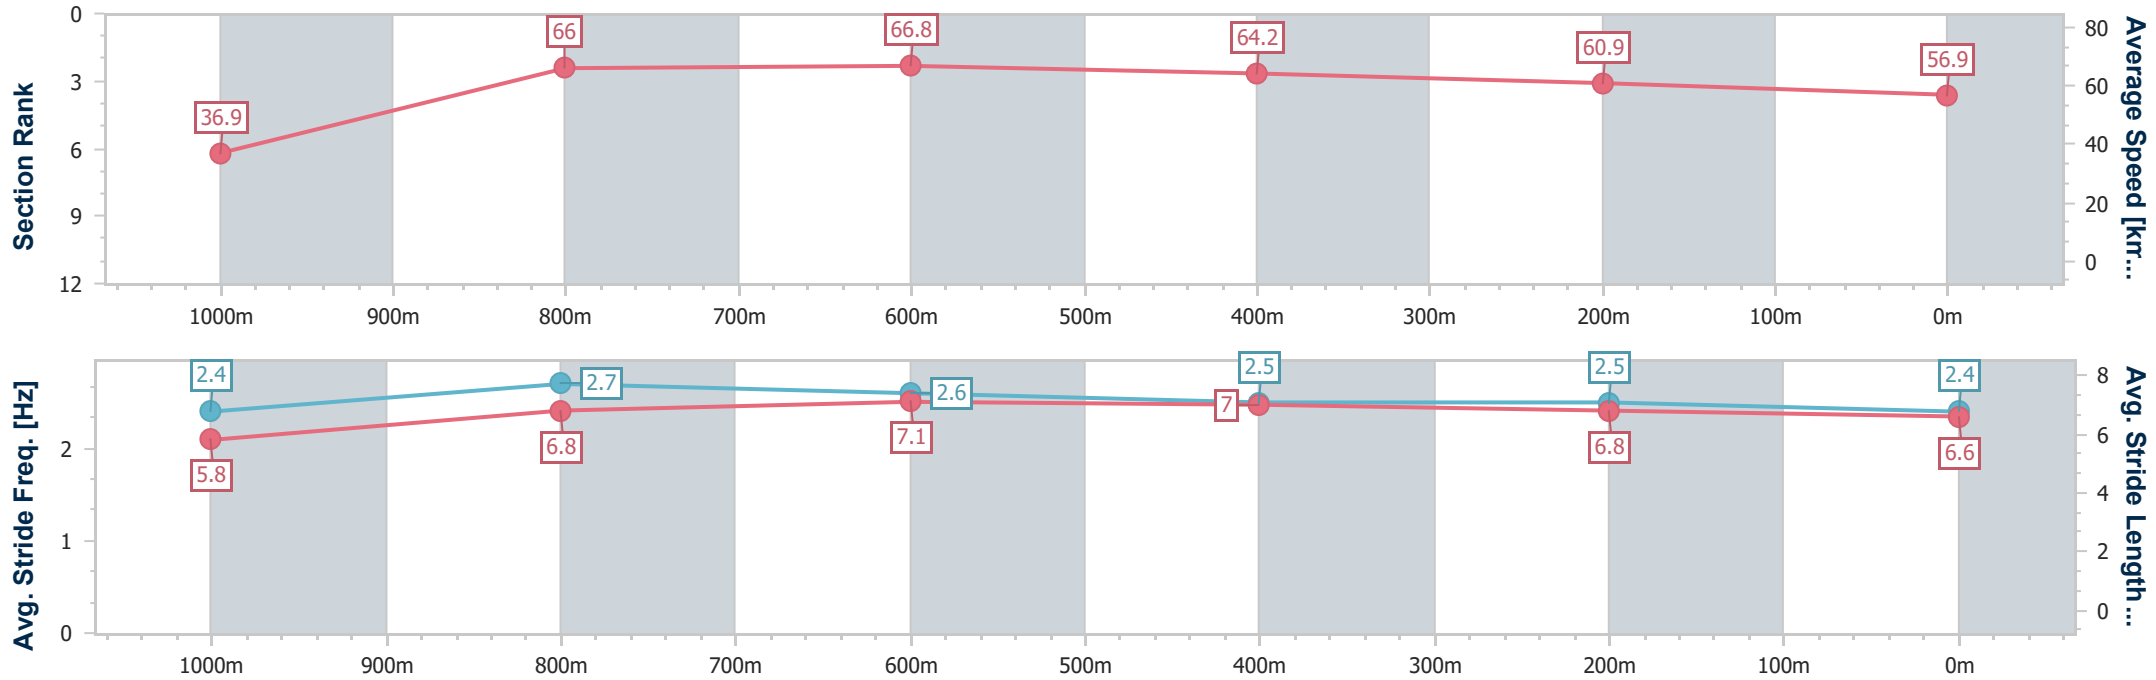

Horse/Jockey Name	My Dog Diesel
Final Rank	1
Fastest Section Time (Section)	0:04.93 (Overall)
Top Speed [km/h] (Section)	69.4 (1000m)
Race State	Finished

Aquis Park Gold Coast Poly QLD Professional
Race 7: DOVAL CONSTRUCTION GROUP BENCHMARK 55
Handicap - 1050m

02 March 2024 - 16:45

Track Rating: Synthetic , Weather: Fine, Rail Position: True

Section	Overall	1000m	800m	600m	400m	200m
Section Times	1:02.77 [1] (0:04.93)	0:57.84 [2] (0:10.94)	0:46.90 [1] (0:10.97)	0:35.93 [1] (0:11.35)	0:24.58 [1] (0:11.89)	0:12.69 [1] (0:12.69)
Average Speed [km/h]	36.9	66.0	66.8	64.2	60.9	56.9
Top Speed [km/h]	55.9	69.4	69.1	67.4	63.3	59.5
Avg. Dist. to Rail [m]	3.4	2.4	2.4	2.8	3.2	2.6
Avg. Stride Freq. [Hz]	2.4	2.7	2.6	2.5	2.5	2.4
Avg. Stride Length [m]	5.8	6.8	7.1	7.0	6.8	6.6

- [ ] Ranking at each section and finish
- -.-.- No data available at this section
- NA No data available