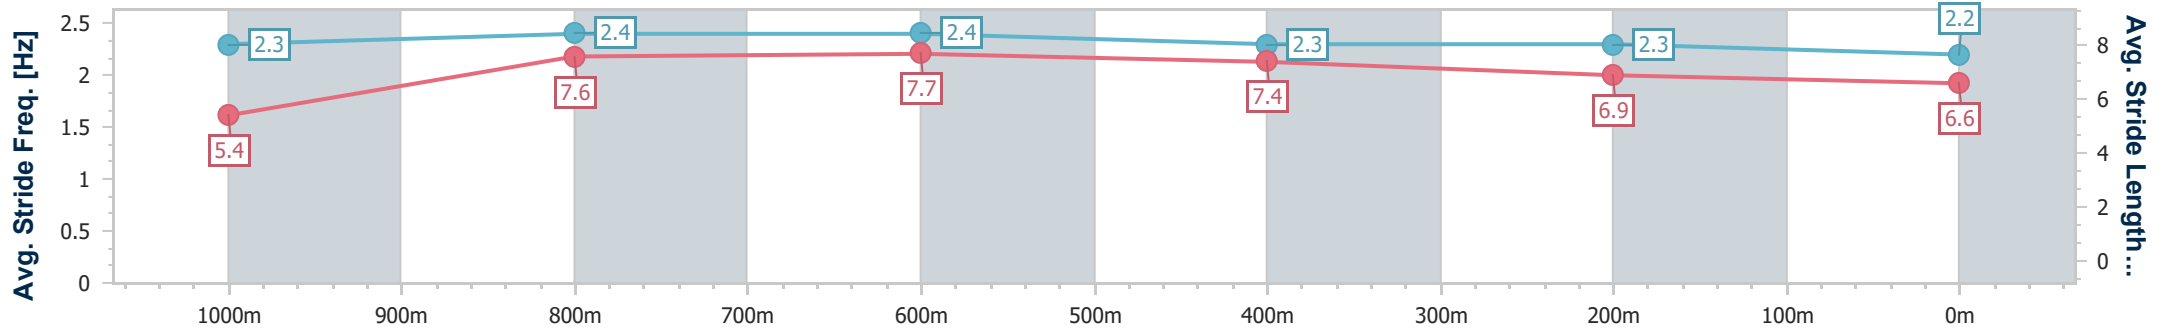

Aquis Park Gold Coast Poly QLD Professional

Race 6: 5Point Projects Maiden Handicap - 1100m

02 March 2024 - 16:04

Track Rating: Synthetic , Weather: Fine, Rail Position: True

Section	Overall	1000m	800m	600m	400m	200m
Section Times	1:07.99 [6] (0:07.66)	1:00.33 [5] (0:11.10)	0:49.23 [4] (0:11.03)	0:38.20 [4] (0:11.84)	0:26.36 [4] (0:12.66)	0:13.70 [6] (0:13.70)
Average Speed [km/h]	47.1	65.0	65.2	60.5	56.7	52.6
Top Speed [km/h]	63.9	67.6	69.4	64.6	57.6	55.5
Avg. Dist. to Rail [m]	2.6	1.4	0.4	0.6	0.3	0.8
Avg. Stride Freq. [Hz]	2.3	2.4	2.4	2.3	2.3	2.2
Avg. Stride Length [m]	5.4	7.6	7.7	7.4	6.9	6.6