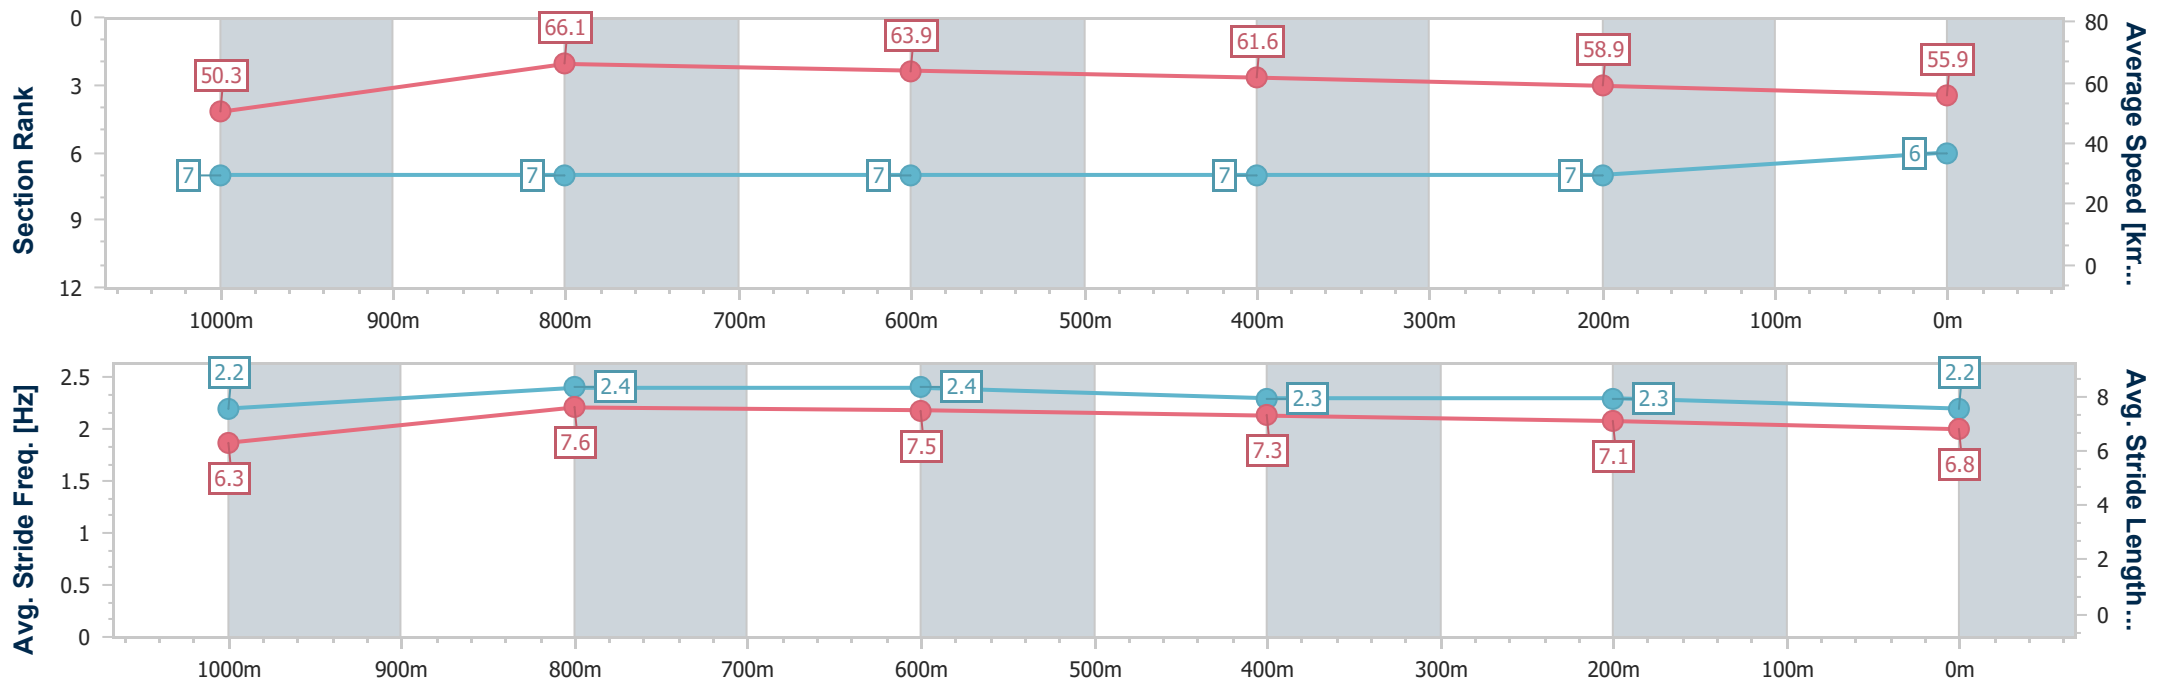

Horse/Jockey Name	Queen Luwell
Final Rank	6
Fastest Section Time (Section)	0:10.93 (1000m)
Top Speed [km/h] (Section)	67.0 (1000m)
Race State	Finished

Aquis Park Gold Coast Poly QLD Professional

Race 3: Mi Electric Class 1 Plate - 1200m

02 March 2024 - 14:14

Track Rating: Synthetic, Weather: Fine, Rail Position: True

Section	Overall	1000m	800m	600m	400m	200m
Section Times	1:13.59 [6] (0:14.32)	0:59.27 [7] (0:10.93)	0:48.34 [7] (0:11.37)	0:36.97 [7] (0:11.76)	0:25.21 [7] (0:12.23)	0:12.98 [7] (0:12.98)
Average Speed [km/h]	50.3	66.1	63.9	61.6	58.9	55.9
Top Speed [km/h]	65.1	67.0	66.1	63.5	59.8	57.7
Avg. Dist. to Rail [m]	3.7	2.1	1.7	1.8	2.2	4.2
Avg. Stride Freq. [Hz]	2.2	2.4	2.4	2.3	2.3	2.2
Avg. Stride Length [m]	6.3	7.6	7.5	7.3	7.1	6.8

- [ ] Ranking at each section and finish
- -.-.- No data available at this section
- NA No data available