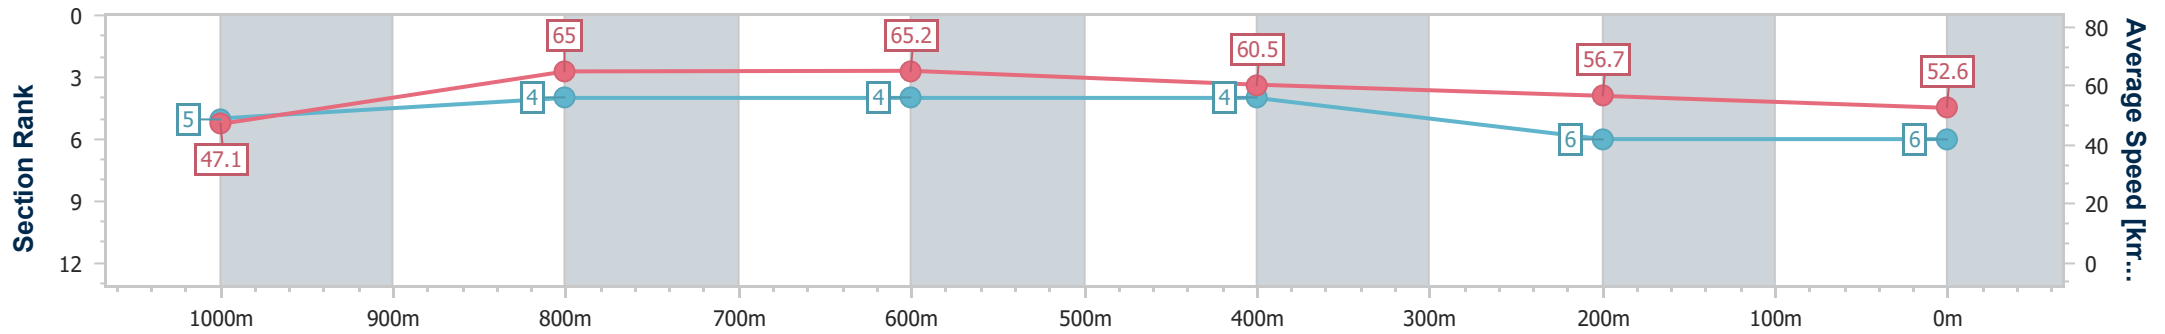

Aquis Park Gold Coast Poly QLD Professional

Race 6: 5Point Projects Maiden Handicap - 1100m

02 March 2024 - 16:04

Track Rating: Synthetic , Weather: Fine, Rail Position: True

Section	Overall	1000m	800m	600m	400m	200m
Section Times	1:07.99 [6] (0:07.66)	1:00.33 [5] (0:11.10)	0:49.23 [4] (0:11.03)	0:38.20 [4] (0:11.84)	0:26.36 [4] (0:12.66)	0:13.70 [6] (0:13.70)
Average Speed [km/h]	47.1	65.0	65.2	60.5	56.7	52.6
Top Speed [km/h]	63.9	67.6	69.4	64.6	57.6	55.5
Avg. Dist. to Rail [m]	2.6	1.4	0.4	0.6	0.3	0.8
Avg. Stride Freq. [Hz]	2.3	2.4	2.4	2.3	2.3	2.2
Avg. Stride Length [m]	5.4	7.6	7.7	7.4	6.9	6.6