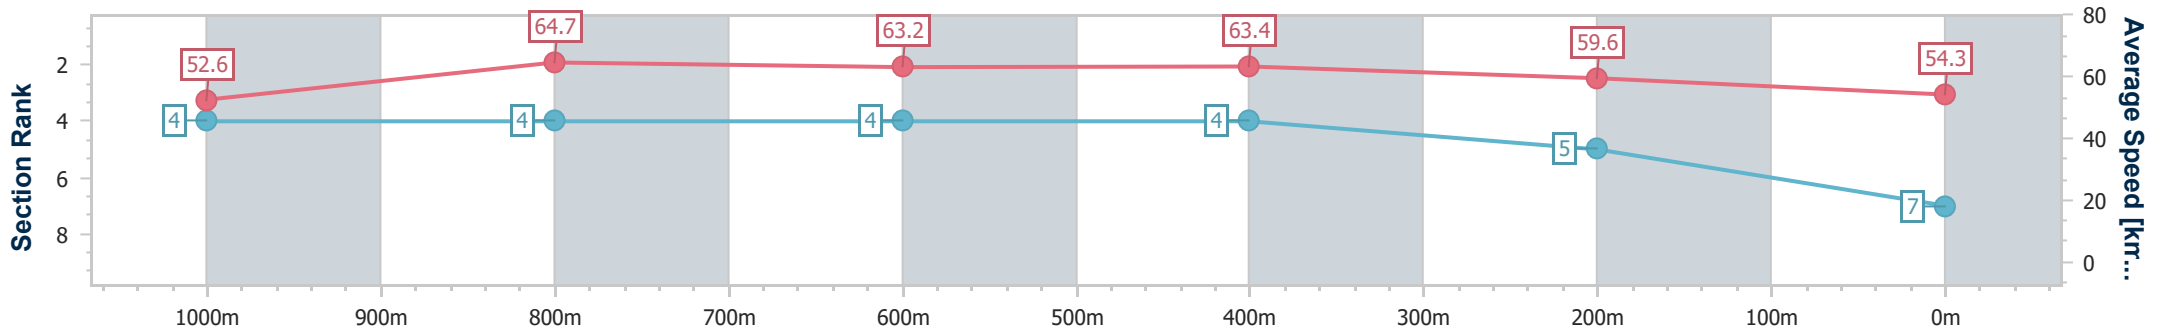

Horse/Jockey Name	Silly Salmon
Final Rank	7
Fastest Section Time (Section)	0:11.14 (1000m)
Top Speed [km/h] (Section)	66.0 (Overall)
Race State	Finished

Aquis Park Gold Coast Poly QLD Professional
Race 2: Schramm Group BENCHMARK 65 Handicap - 1200m

02 March 2024 - 13:39

Track Rating: Synthetic, Weather: Fine, Rail Position: True

Section	Overall	1000m	800m	600m	400m	200m
Section Times	1:13.47 [7] (0:13.74)	0:59.73 [4] (0:11.14)	0:48.59 [4] (0:11.53)	0:37.06 [4] (0:11.57)	0:25.49 [4] (0:12.17)	0:13.32 [5] (0:13.32)
Average Speed [km/h]	52.6	64.7	63.2	63.4	59.6	54.3
Top Speed [km/h]	66.0	65.5	64.7	65.0	62.1	57.2
Avg. Dist. to Rail [m]	1.9	1.1	2.1	3.3	4.1	4.8
Avg. Stride Freq. [Hz]	2.3	2.3	2.3	2.3	2.3	2.1
Avg. Stride Length [m]	6.2	7.8	7.8	7.6	7.3	7.1

- [ ] Ranking at each section and finish
- -.-.- No data available at this section
- NA No data available