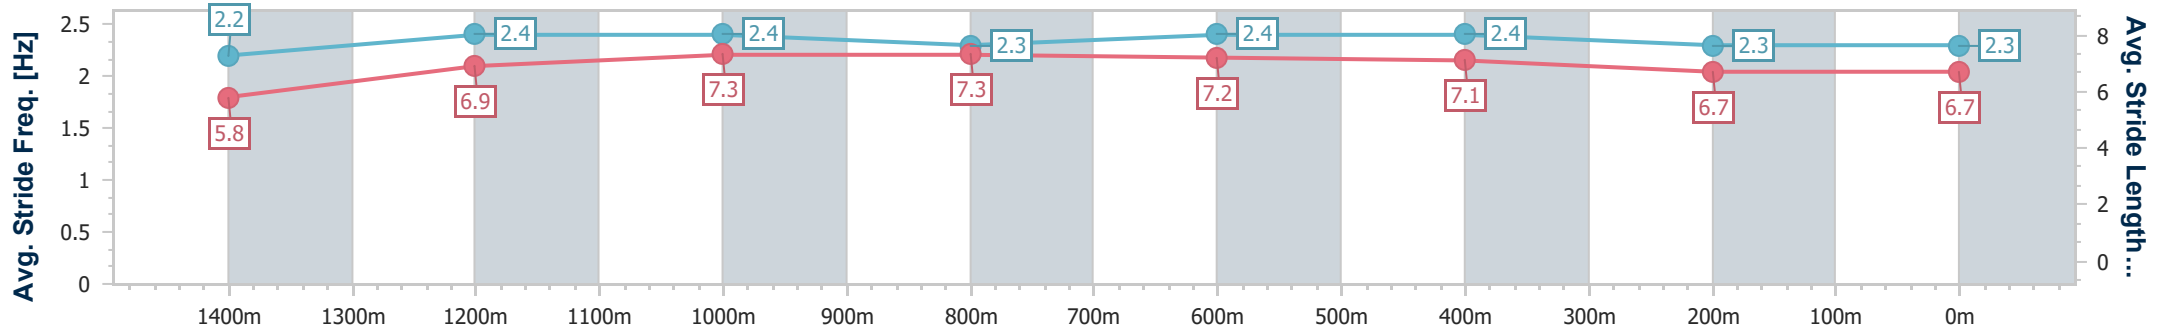

Aquis Park Gold Coast Poly QLD Professional

Race 4: R Marine Crawley Maiden Handicap - 1540m

02 March 2024 - 14:49

Track Rating: Synthetic , Weather: Fine, Rail Position: True

Section	Overall	1400m	1200m	1000m	800m	600m	400m	200m
Section Times	1:35.79 [3] (0:10.90)	1:24.89 [6] (0:12.21)	1:12.68 [6] (0:11.43)	1:01.25 [6] (0:11.75)	0:49.50 [6] (0:11.69)	0:37.81 [5] (0:11.98)	0:25.83 [5] (0:12.83)	0:13.00 [5]
Average Speed [km/h]	46.3	60.0	63.0	61.3	61.9	60.6	56.7	55.3
Top Speed [km/h]	60.7	61.7	64.0	62.6	63.7	62.8	58.4	56.1
Avg. Dist. to Rail [m]	6.7	1.9	0.9	1.2	1.2	1.8	4.5	4.4
Avg. Stride Freq. [Hz]	2.2	2.4	2.4	2.3	2.4	2.4	2.3	2.3
Avg. Stride Length [m]	5.8	6.9	7.3	7.3	7.2	7.1	6.7	6.7