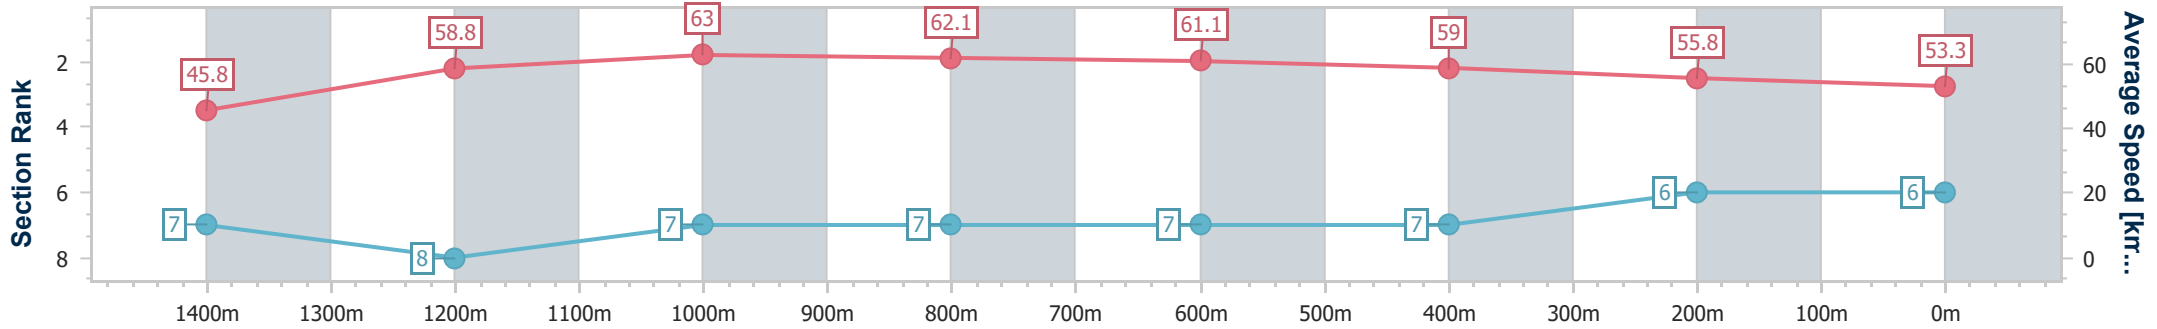

Aquis Park Gold Coast Poly QLD Professional

Race 4: R Marine Crawley Maiden Handicap - 1540m

02 March 2024 - 14:49

Track Rating: Synthetic , Weather: Fine, Rail Position: True

Section	Overall	1400m	1200m	1000m	800m	600m	400m	200m
Section Times	1:37.14 [6] (0:10.97)	1:26.17 [7] (0:12.59)	1:13.58 [8] (0:11.44)	1:02.14 [7] (0:11.58)	0:50.56 [7] (0:11.80)	0:38.76 [7] (0:12.28)	0:26.48 [7] (0:12.98)	0:13.50 [6] (0:13.50)
Average Speed [km/h]	45.8	58.8	63.0	62.1	61.1	59.0	55.8	53.3
Top Speed [km/h]	61.1	61.0	63.8	63.8	62.7	60.9	57.4	54.7
Avg. Dist. to Rail [m]	8.5	3.4	2.4	0.9	0.4	1.3	3.3	3.1
Avg. Stride Freq. [Hz]	2.3	2.4	2.4	2.4	2.4	2.4	2.4	2.3
Avg. Stride Length [m]	5.5	6.8	7.2	7.3	7.1	6.9	6.6	6.3