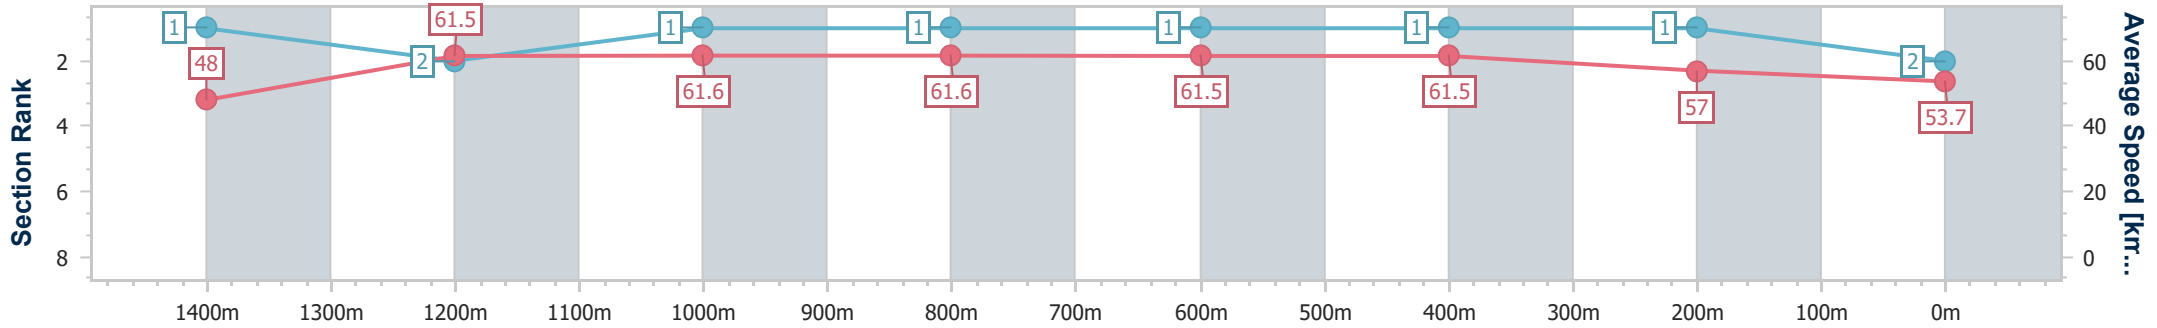

Aquis Park Gold Coast Poly QLD Professional

Race 4: R Marine Crawley Maiden Handicap - 1540m

02 March 2024 - 14:49

Track Rating: Synthetic , Weather: Fine, Rail Position: True

Section	Overall	1400m	1200m	1000m	800m	600m	400m	200m
Section Times	1:35.57 [2] (0:10.46)	1:25.11 [1] (0:11.83)	1:13.28 [2] (0:11.71)	1:01.57 [1] (0:11.74)	0:49.83 [1] (0:11.78)	0:38.05 [1] (0:11.83)	0:26.22 [1] (0:12.71)	0:13.51 [1] (0:13.51)
Average Speed [km/h]	48.0	61.5	61.6	61.6	61.5	61.5	57.0	53.7
Top Speed [km/h]	61.6	62.2	61.8	62.3	62.2	62.8	58.8	55.2
Avg. Dist. to Rail [m]	2.7	1.2	1.7	1.7	1.8	2.1	3.0	4.5
Avg. Stride Freq. [Hz]	2.2	2.3	2.2	2.2	2.2	2.3	2.3	2.2
Avg. Stride Length [m]	6.1	7.5	7.8	7.9	7.7	7.5	7.0	6.9