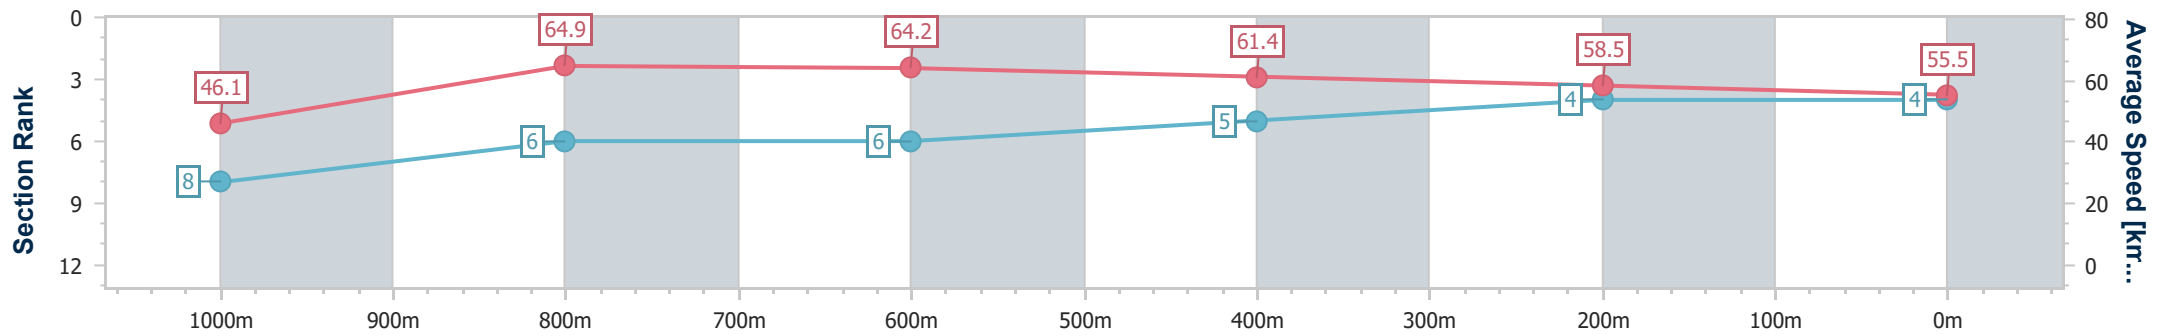

Aquis Park Gold Coast Poly QLD Professional

Race 6: 5Point Projects Maiden Handicap - 1100m

02 March 2024 - 16:04

Track Rating: Synthetic , Weather: Fine, Rail Position: True

Section	Overall	1000m	800m	600m	400m	200m
Section Times	1:07.22 [4] (0:07.78)	0:59.44 [8] (0:11.10)	0:48.34 [6] (0:11.19)	0:37.15 [6] (0:11.76)	0:25.39 [5] (0:12.31)	0:13.08 [4] (0:13.08)
Average Speed [km/h]	46.1	64.9	64.2	61.4	58.5	55.5
Top Speed [km/h]	63.6	67.1	66.2	64.3	60.3	56.8
Avg. Dist. to Rail [m]	0.3	0.5	0.6	0.7	2.0	3.1
Avg. Stride Freq. [Hz]	2.3	2.4	2.4	2.4	2.3	2.2
Avg. Stride Length [m]	5.3	7.7	7.7	7.3	7.1	6.9