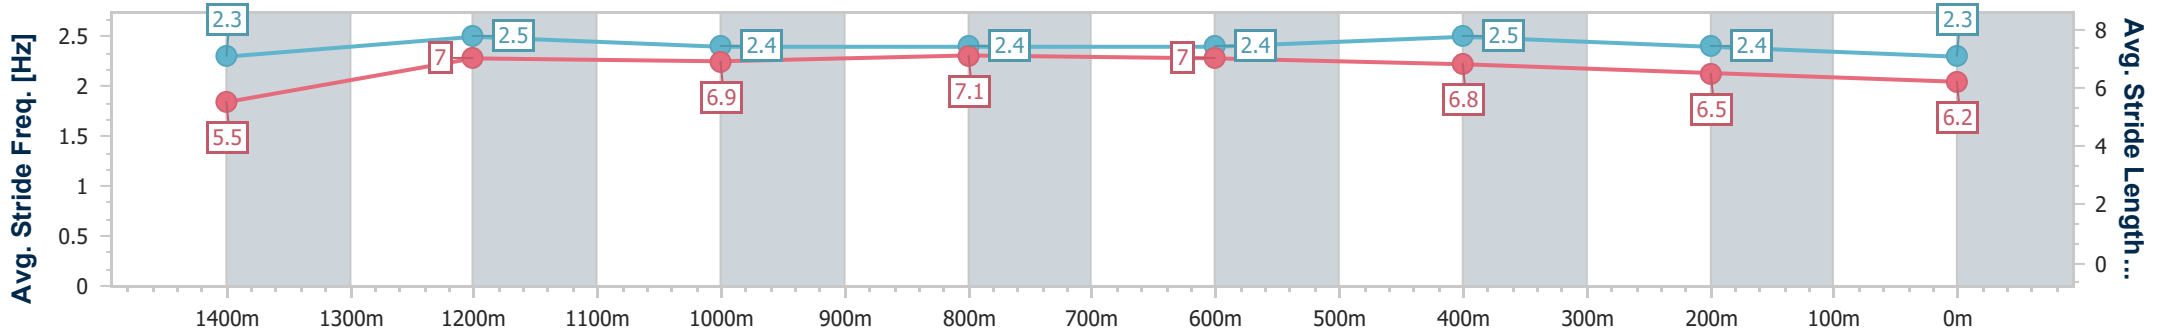

Aquis Park Gold Coast Poly QLD Professional

Race 4: R Marine Crawley Maiden Handicap - 1540m

02 March 2024 - 14:49

Track Rating: Synthetic , Weather: Fine, Rail Position: True

Section	Overall	1400m	1200m	1000m	800m	600m	400m	200m
Section Times	1:36.15 [5] (0:10.76)	1:25.39 [4] (0:11.41)	1:13.98 [1] (0:11.87)	1:02.11 [2] (0:11.80)	0:50.31 [2] (0:11.74)	0:38.57 [2] (0:11.77)	0:26.80 [1] (0:12.90)	0:13.90 [2] (0:13.90)
Average Speed [km/h]	46.9	62.2	60.6	61.2	61.0	60.6	55.6	52.2
Top Speed [km/h]	63.6	63.7	61.7	62.7	62.6	61.8	58.1	54.0
Avg. Dist. to Rail [m]	6.8	2.7	2.1	0.4	1.1	1.2	0.4	0.8
Avg. Stride Freq. [Hz]	2.3	2.5	2.4	2.4	2.4	2.5	2.4	2.3
Avg. Stride Length [m]	5.5	7.0	6.9	7.1	7.0	6.8	6.5	6.2