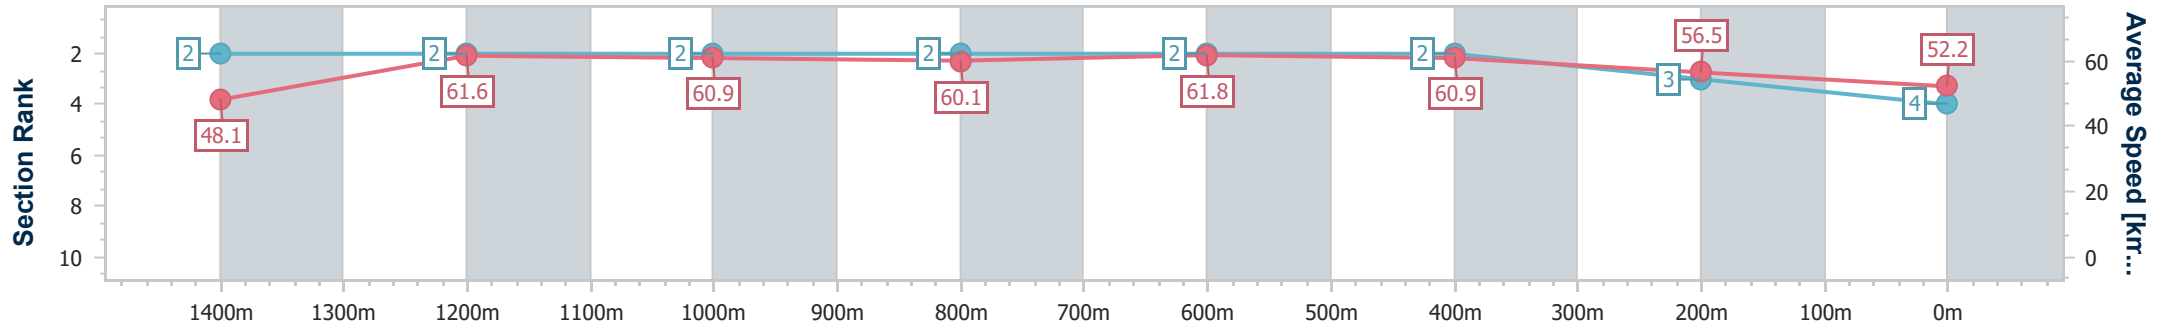

Horse/Jockey Name	Metal Rock
Final Rank	4
Fastest Section Time (Section)	0:10.54 (Overall)
Top Speed [km/h] (Section)	63.0 (Overall)
Race State	Finished

Aquis Park Gold Coast Poly QLD Professional
Race 5: Ronald McDonald House Charities South East
Queensland BENCHMARK 58 Handicap - 1540m

02 March 2024 - 15:24

Track Rating: Synthetic , Weather: Fine, Rail Position: True

Section	Overall	1400m	1200m	1000m	800m	600m	400m	200m
Section Times	1:36.47 [4] (0:10.54)	1:25.93 [2] (0:11.72)	1:14.21 [2] (0:11.80)	1:02.41 [2] (0:12.00)	0:50.41 [2] (0:11.78)	0:38.63 [2] (0:11.95)	0:26.68 [2] (0:12.82)	0:13.86 [3] (0:13.86)
Average Speed [km/h]	48.1	61.6	60.9	60.1	61.8	60.9	56.5	52.2
Top Speed [km/h]	63.0	63.0	61.2	60.6	62.8	63.0	58.2	54.5
Avg. Dist. to Rail [m]	8.2	0.3	1.1	1.1	1.8	2.4	1.6	0.9
Avg. Stride Freq. [Hz]	2.3	2.3	2.2	2.2	2.3	2.3	2.2	2.1
Avg. Stride Length [m]	5.8	7.5	7.7	7.7	7.6	7.2	7.1	6.8

- [ ] Ranking at each section and finish
- -.-.- No data available at this section
- NA No data available