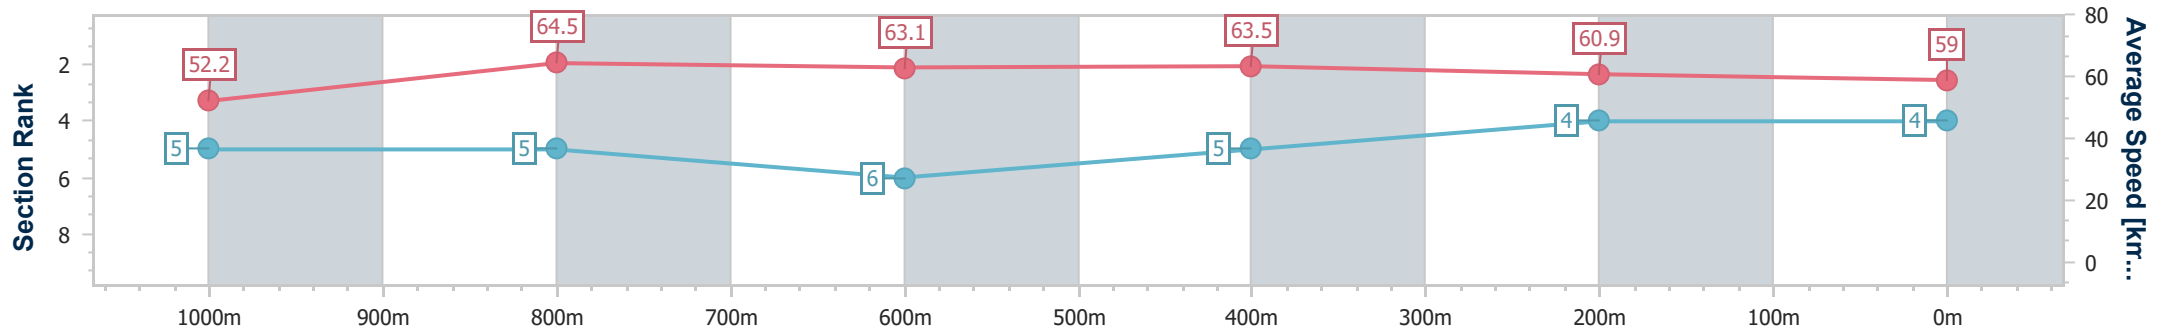

Horse/Jockey Name	Expresso Love
Final Rank	4
Fastest Section Time (Section)	0:11.26 (1000m)
Top Speed [km/h] (Section)	66.3 (1000m)
Race State	Finished

Aquis Park Gold Coast Poly QLD Professional
Race 2: Schramm Group BENCHMARK 65 Handicap - 1200m

02 March 2024 - 13:39

Track Rating: Synthetic, Weather: Fine, Rail Position: True

Section	Overall	1000m	800m	600m	400m	200m
Section Times	1:12.43 [4] (0:13.79)	0:58.64 [5] (0:11.26)	0:47.38 [5] (0:11.58)	0:35.80 [6] (0:11.59)	0:24.21 [5] (0:11.92)	0:12.29 [4] (0:12.29)
Average Speed [km/h]	52.2	64.5	63.1	63.5	60.9	59.0
Top Speed [km/h]	66.2	66.3	64.8	65.0	62.8	62.2
Avg. Dist. to Rail [m]	4.7	2.5	3.0	3.8	5.1	6.5
Avg. Stride Freq. [Hz]	2.3	2.4	2.3	2.4	2.4	2.4
Avg. Stride Length [m]	6.4	7.5	7.5	7.4	7.1	6.9

- [ ] Ranking at each section and finish
- -.-.- No data available at this section
- NA No data available