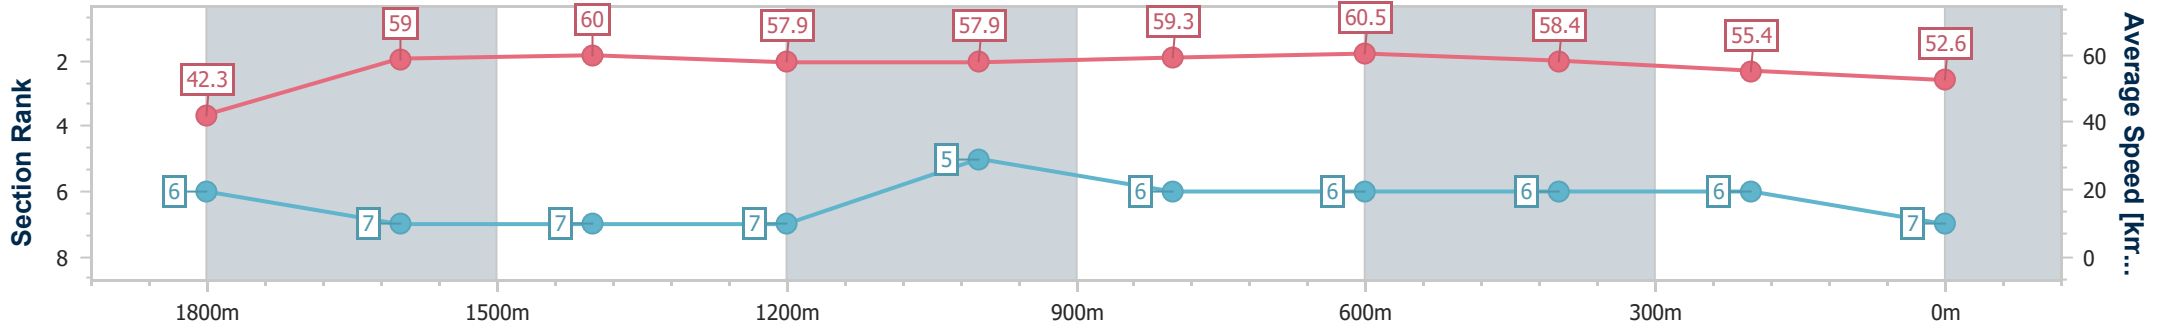

Horse/Jockey Name	Nice Water
Final Rank	7
Fastest Section Time (Section)	0:08.55 (Overall)
Top Speed [km/h] (Section)	61.3 (800m)
Race State	Finished

Aquis Park Gold Coast Poly QLD Professional
Race 1: Ronald McDonald House Charities Gold Coast Family
Rooms BENCHMARK 55 Handicap - 1900m

02 March 2024 - 13:04

Track Rating: Synthetic, Weather: Fine, Rail Position: True

Section	Overall	1800m	1600m	1400m	1200m	1000m	800m	600m	400m	200m
Section Times	2:01.72 [7] (0:08.55)	1:53.17 [6] (0:12.32)	1:40.85 [7] (0:12.10)	1:28.75 [7] (0:12.67)	1:16.08 [7] (0:12.43)	1:03.65 [5] (0:12.21)	0:51.44 [6] (0:12.07)	0:39.37 [6] (0:12.56)	0:26.81 [6] (0:13.03)	0:13.78 [6] (0:13.78)
Average Speed [km/h]	42.3	59.0	60.0	57.9	57.9	59.3	60.5	58.4	55.4	52.6
Top Speed [km/h]	57.4	60.2	61.1	60.1	61.1	61.0	61.3	61.2	56.8	53.5
Avg. Dist. to Rail [m]	4.4	2.8	2.8	2.4	2.6	2.3	2.4	3.3	3.2	4.6
Avg. Stride Freq. [Hz]	2.2	2.3	2.3	2.3	2.3	2.3	2.3	2.3	2.3	2.2
Avg. Stride Length [m]	5.4	7.1	7.2	7.0	7.1	7.3	7.2	7.0	6.6	6.5

- [ ] Ranking at each section and finish
- -.-.- No data available at this section
- NA No data available