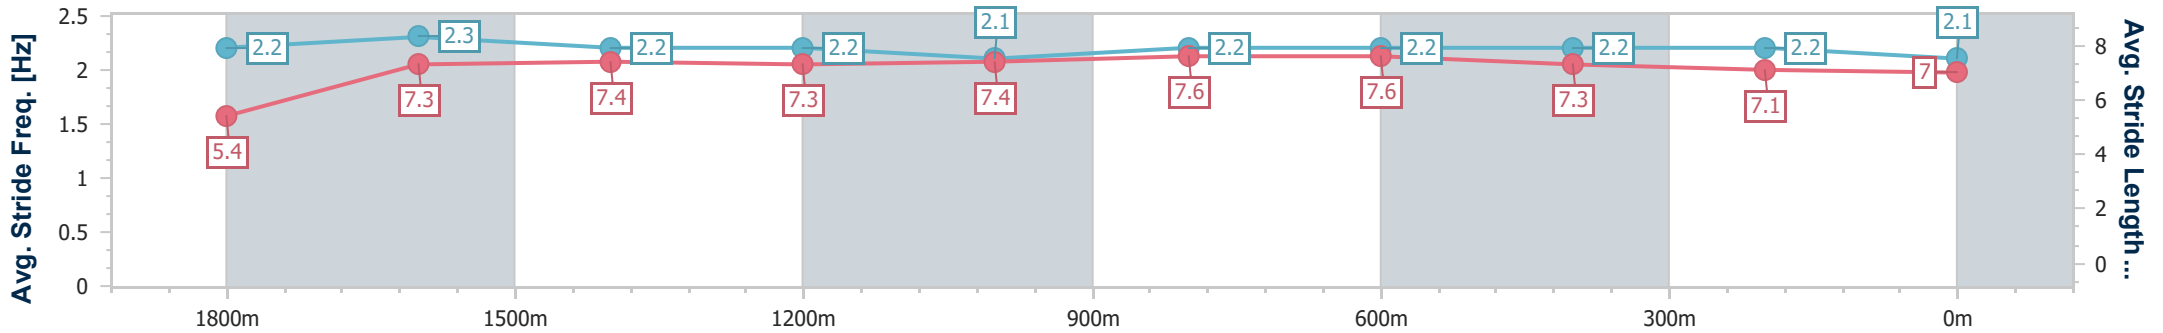

Horse/Jockey Name	Dance Babe
Final Rank	3
Fastest Section Time (Section)	0:08.17 (Overall)
Top Speed [km/h] (Section)	61.1 (1800m)
Race State	Finished

Aquis Park Gold Coast Poly QLD Professional
Race 1: Ronald McDonald House Charities Gold Coast Family Rooms BENCHMARK 55 Handicap - 1900m

02 March 2024 - 13:04

Track Rating: Synthetic, Weather: Fine, Rail Position: True

Section	Overall	1800m	1600m	1400m	1200m	1000m	800m	600m	400m	200m
Section Times	2:00.28 [3] (0:08.17)	1:52.11 [1] (0:12.01)	1:40.10 [1] (0:12.07)	1:28.03 [1] (0:12.66)	1:15.37 [1] (0:12.72)	1:02.65 [2] (0:12.20)	0:50.45 [2] (0:12.16)	0:38.29 [1] (0:12.29)	0:26.00 [2] (0:12.68)	0:13.32 [3] (0:13.32)
Average Speed [km/h]	44.1	59.9	59.6	57.3	56.5	59.2	59.7	59.2	57.2	54.3
Top Speed [km/h]	56.7	61.1	60.3	58.4	58.6	59.9	60.4	60.6	57.9	55.2
Avg. Dist. to Rail [m]	3.6	0.5	0.3	0.5	0.9	1.6	1.5	2.0	1.9	2.2
Avg. Stride Freq. [Hz]	2.2	2.3	2.2	2.2	2.1	2.2	2.2	2.2	2.2	2.1
Avg. Stride Length [m]	5.4	7.3	7.4	7.3	7.4	7.6	7.6	7.3	7.1	7.0

- [ ] Ranking at each section and finish
- -.-.- No data available at this section
- NA No data available