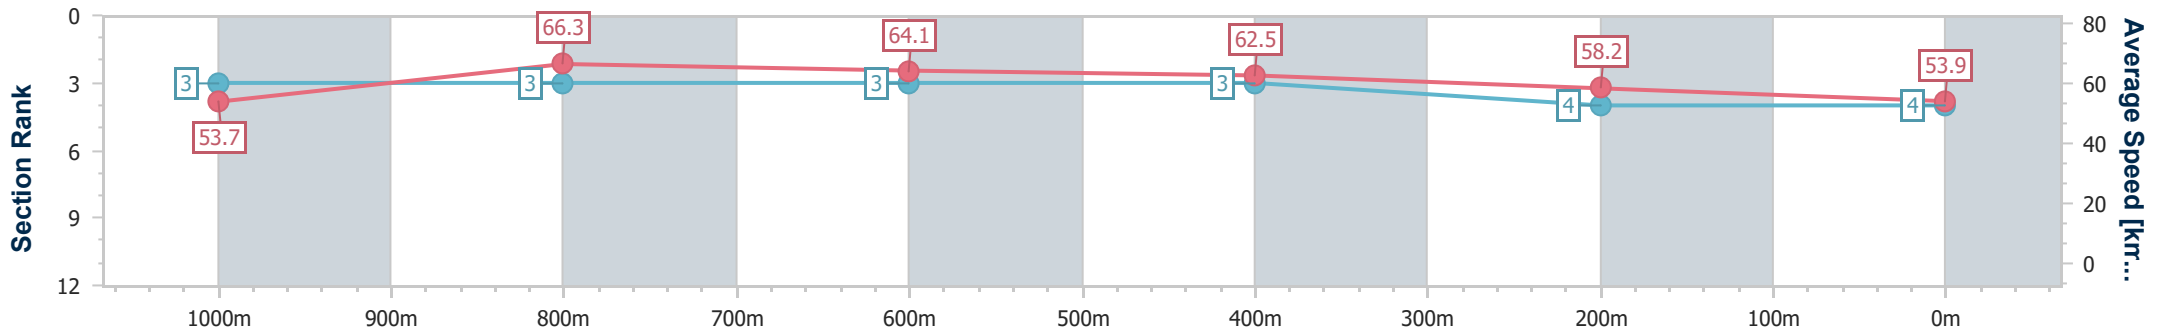

Aquis Park Gold Coast Poly QLD Professional

Race 3: Mi Electric Class 1 Plate - 1200m

02 March 2024 - 14:14

Track Rating: Synthetic, Weather: Fine, Rail Position: True

Section	Overall	1000m	800m	600m	400m	200m
Section Times	1:12.91 [4] (0:13.43)	0:59.48 [3] (0:10.91)	0:48.57 [3] (0:11.27)	0:37.30 [3] (0:11.50)	0:25.80 [3] (0:12.38)	0:13.42 [4] (0:13.42)
Average Speed [km/h]	53.7	66.3	64.1	62.5	58.2	53.9
Top Speed [km/h]	68.1	68.0	66.0	64.7	59.9	56.3
Avg. Dist. to Rail [m]	2.3	1.6	1.0	0.5	0.4	0.2
Avg. Stride Freq. [Hz]	2.2	2.3	2.3	2.3	2.2	2.2
Avg. Stride Length [m]	6.6	8.1	8.0	7.7	7.2	6.8