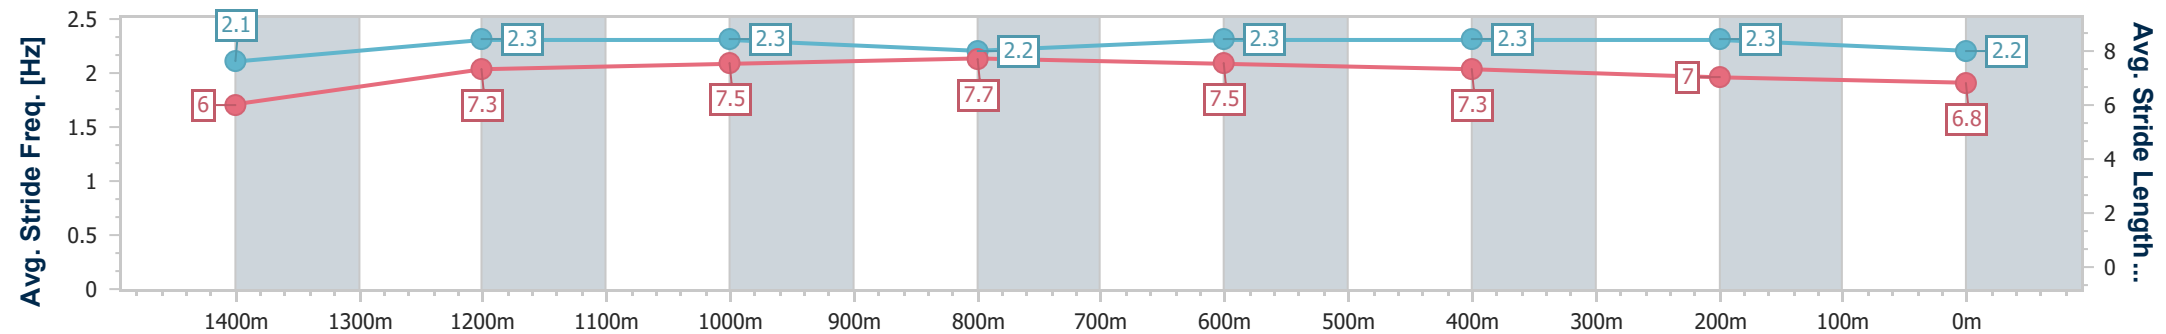

Horse/Jockey Name	Jimmy Neutron
Final Rank	3
Fastest Section Time (Section)	0:10.96 (Overall)
Top Speed [km/h] (Section)	62.2 (800m)
Race State	Finished

Aquis Park Gold Coast Poly QLD Professional
Race 5: Ronald McDonald House Charities South East
Queensland BENCHMARK 58 Handicap - 1540m

02 March 2024 - 15:24

Track Rating: Synthetic , Weather: Fine, Rail Position: True

Section	Overall	1400m	1200m	1000m	800m	600m	400m	200m						
Section Times	1:36.18 [3] (0:10.96)	1:25.22 [6] (0:11.98)	1:13.24 [6] (0:11.77)	1:01.47 [6] (0:11.95)	0:49.52 [6] (0:11.79)	0:37.73 [6] (0:12.05)	0:25.68 [6] (0:12.53)	0:13.15 [4] (0:13.15)						
Average Speed [km/h]	46.2	59.9	61.1	60.4	61.4	60.2	57.5	55.1						
Top Speed [km/h]	58.5	60.9	61.8	61.0	62.2	61.8	58.2	57.1						
Avg. Dist. to Rail [m]	3.1	0.3	0.3	0.7	0.9	1.5	2.6	5.6						
Avg. Stride Freq. [Hz]	2.1	2.3	2.3	2.2	2.3	2.3	2.3	2.2						
Avg. Stride Length [m]	6.0	7.3	7.5	7.7	7.5	7.3	7.0	6.8						

- [ ] Ranking at each section and finish
- -.-.- No data available at this section
- NA No data available