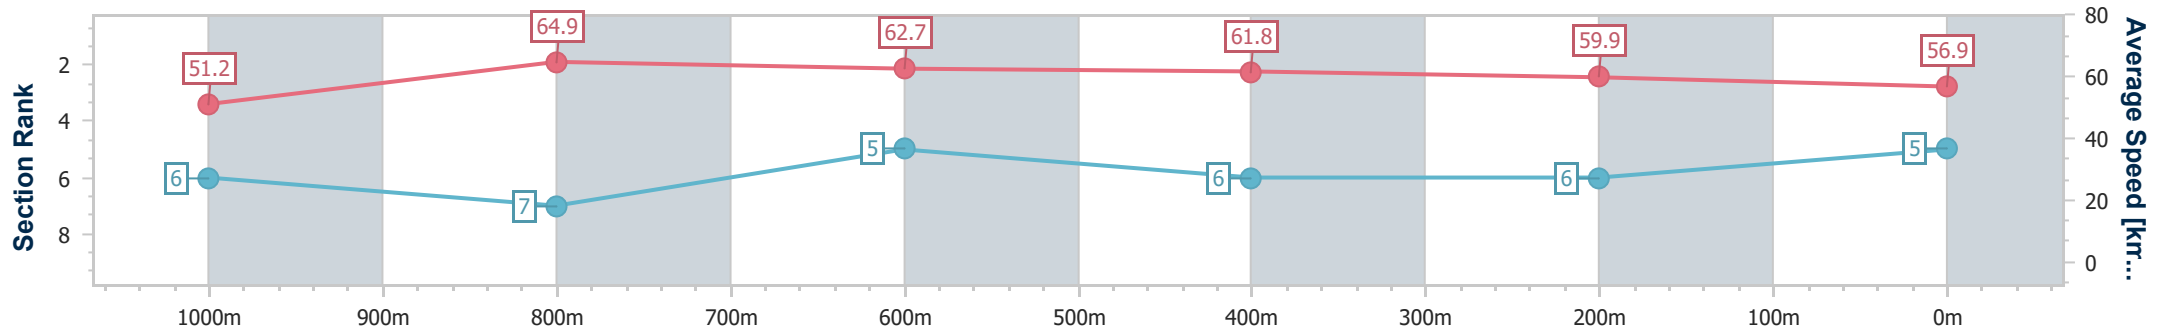

Horse/Jockey Name	Tabulam
Final Rank	5
Fastest Section Time (Section)	0:11.06 (1000m)
Top Speed [km/h] (Section)	66.2 (1000m)
Race State	Finished

Aquis Park Gold Coast Poly QLD Professional
Race 2: Schramm Group BENCHMARK 65 Handicap - 1200m

02 March 2024 - 13:39

Track Rating: Synthetic, Weather: Fine, Rail Position: True

Section	Overall	1000m	800m	600m	400m	200m
Section Times	1:13.11 [5] (0:14.10)	0:59.01 [6] (0:11.06)	0:47.95 [7] (0:11.45)	0:36.50 [5] (0:11.73)	0:24.77 [6] (0:12.07)	0:12.70 [6] (0:12.70)
Average Speed [km/h]	51.2	64.9	62.7	61.8	59.9	56.9
Top Speed [km/h]	65.8	66.2	64.6	63.8	61.3	59.1
Avg. Dist. to Rail [m]	3.0	0.4	0.5	1.1	1.0	1.2
Avg. Stride Freq. [Hz]	2.2	2.4	2.4	2.4	2.4	2.3
Avg. Stride Length [m]	6.4	7.4	7.2	7.0	6.9	6.7

- [ ] Ranking at each section and finish
- -.-.- No data available at this section
- NA No data available