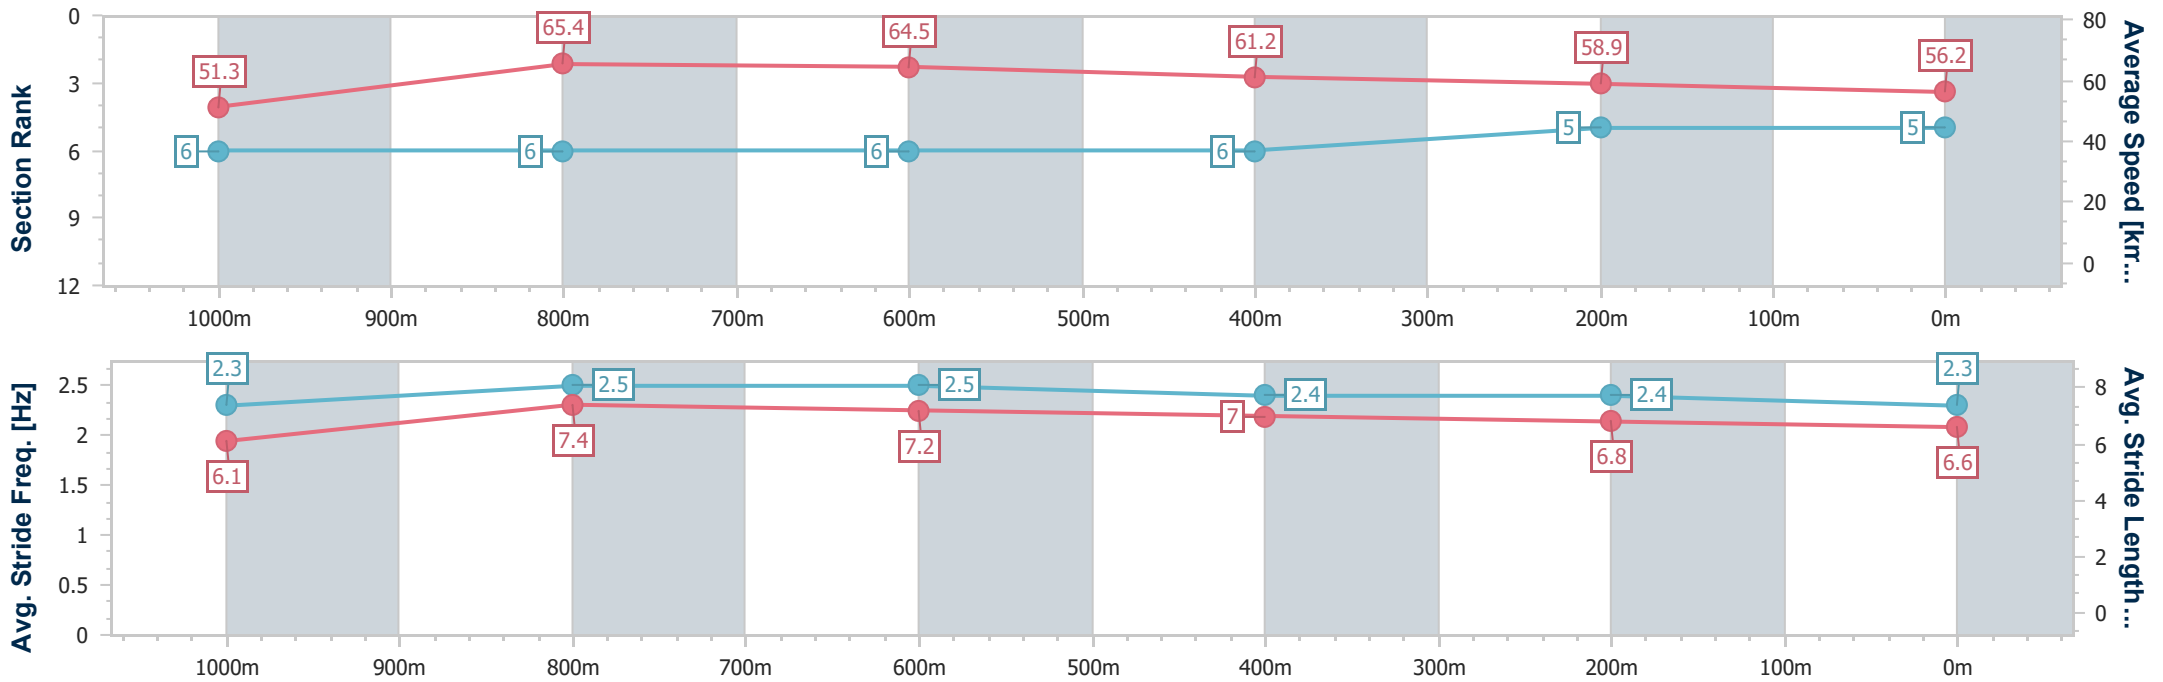

- [ ] Ranking at each section and finish
- .-.- No data available at this section
- NA No data available

Horse/Jockey Name	Queen Luwell
Final Rank	6
Fastest Section Time (Section)	0:10.93 (1000m)
Top Speed [km/h] (Section)	67.0 (1000m)
Race State	Finished