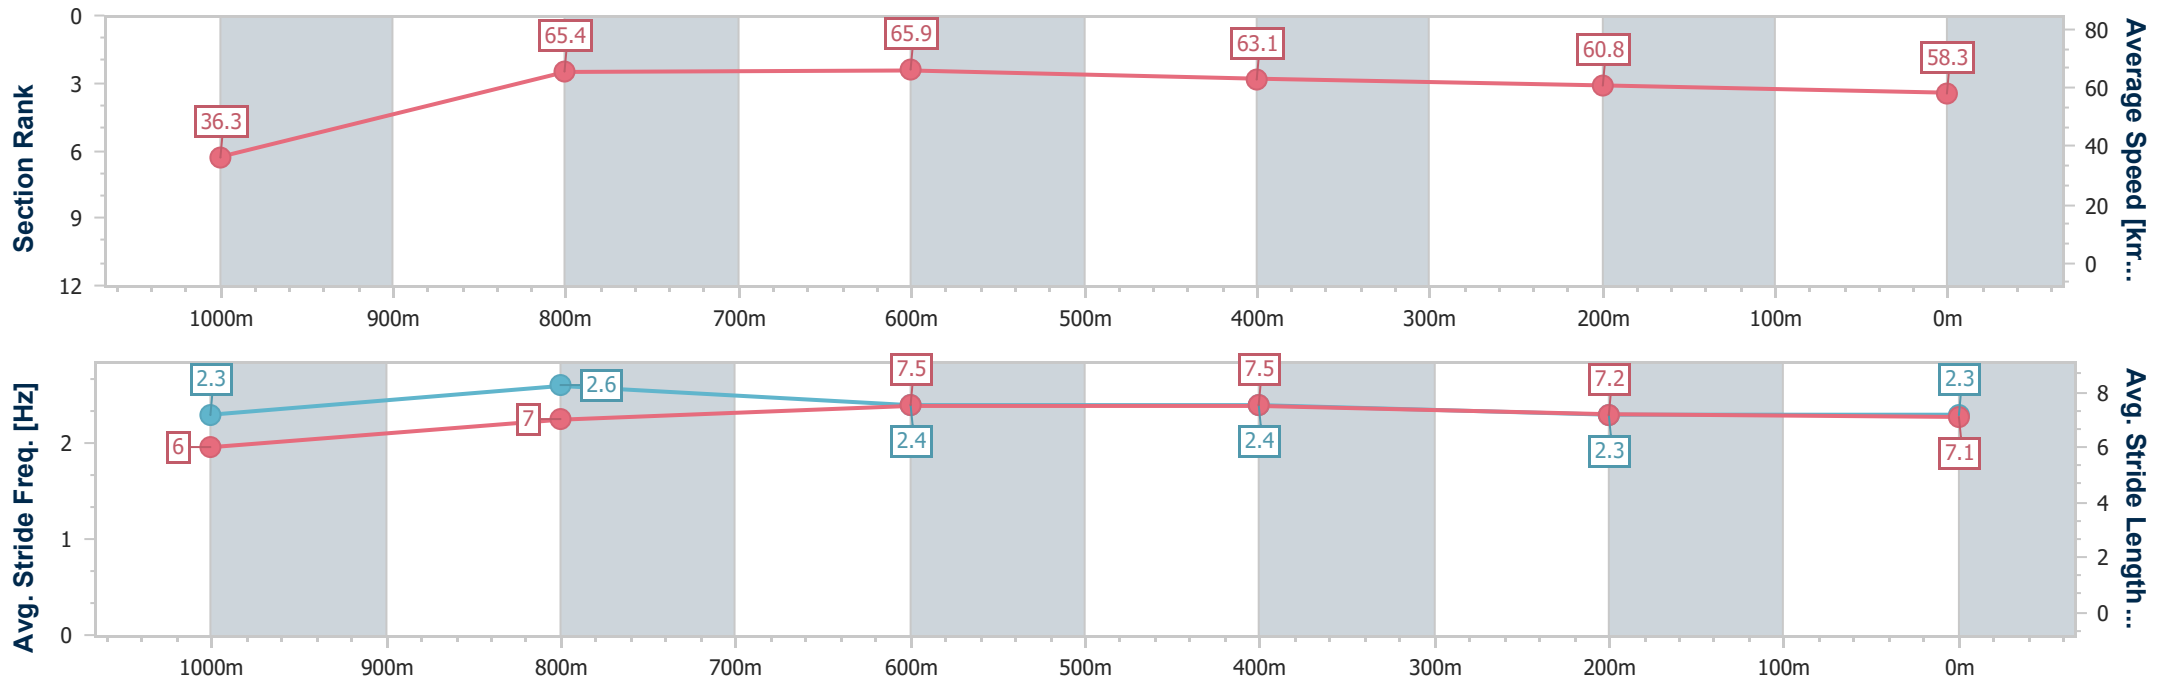

Horse/Jockey Name	Fifty Carats
Final Rank	3
Fastest Section Time (Section)	0:05.01 (Overall)
Top Speed [km/h] (Section)	69.4 (800m)
Race State	Finished

Aquis Park Gold Coast Poly QLD Professional
Race 7: DOVAL CONSTRUCTION GROUP BENCHMARK 55
Handicap - 1050m

02 March 2024 - 16:45

Track Rating: Synthetic , Weather: Fine, Rail Position: True

Section	Overall	1000m	800m	600m	400m	200m
Section Times	1:02.85 [3] (0:05.01)	0:57.84 [3] (0:11.06)	0:46.78 [3] (0:10.98)	0:35.80 [2] (0:11.47)	0:24.33 [3] (0:11.91)	0:12.42 [2] (0:12.42)
Average Speed [km/h]	36.3	65.4	65.9	63.1	60.8	58.3
Top Speed [km/h]	56.4	68.5	69.4	68.3	62.9	60.2
Avg. Dist. to Rail [m]	1.9	1.1	1.0	1.4	4.6	5.7
Avg. Stride Freq. [Hz]	2.3	2.6	2.4	2.4	2.3	2.3
Avg. Stride Length [m]	6.0	7.0	7.5	7.5	7.2	7.1

- [ ] Ranking at each section and finish
- -.-.- No data available at this section
- NA No data available