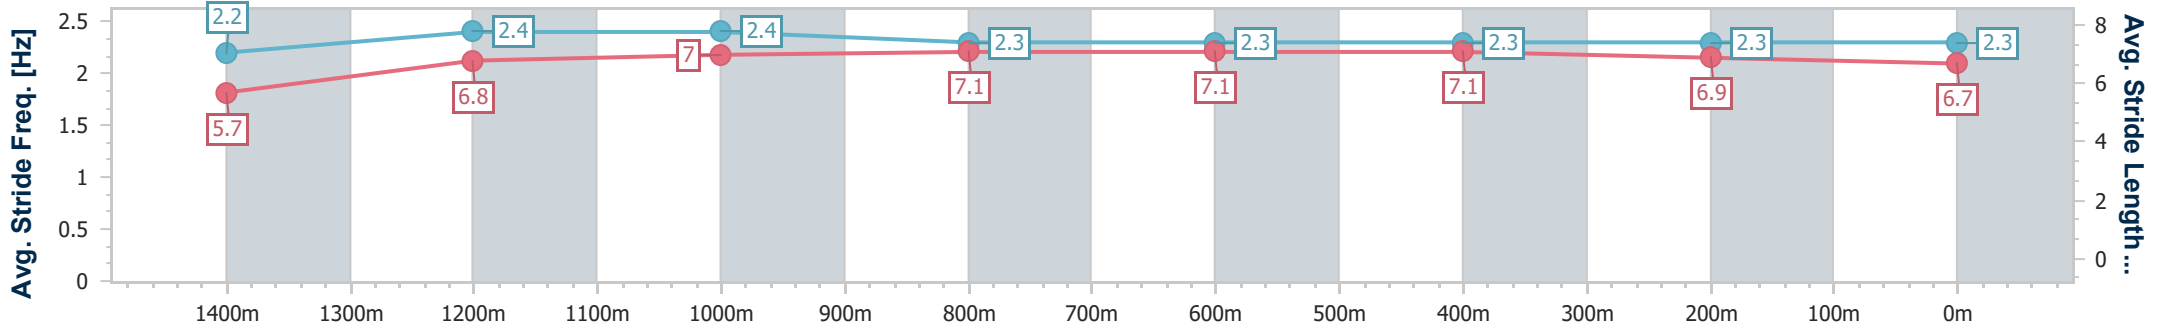

Horse/Jockey Name	Fat Fingers
Final Rank	5
Fastest Section Time (Section)	0:10.83 (Overall)
Top Speed [km/h] (Section)	61.5 (1000m)
Race State	Finished

Aquis Park Gold Coast Poly QLD Professional
Race 5: Ronald McDonald House Charities South East
Queensland BENCHMARK 58 Handicap - 1540m

02 March 2024 - 15:24

Track Rating: Synthetic , Weather: Fine, Rail Position: True

Section	Overall	1400m	1200m	1000m	800m	600m	400m	200m						
Section Times	1:36.67 [5] (0:10.83)	1:25.84 [5] (0:12.05)	1:13.79 [5] (0:11.95)	1:01.84 [7] (0:12.09)	0:49.75 [7] (0:11.95)	0:37.80 [7] (0:12.22)	0:25.58 [7] (0:12.49)	0:13.09 [7] (0:13.09)						
Average Speed [km/h]	46.6	59.9	60.1	59.3	60.3	59.4	58.0	55.4						
Top Speed [km/h]	59.6	60.7	61.2	61.5	61.2	61.2	58.3	57.8						
Avg. Dist. to Rail [m]	3.9	0.4	0.8	0.9	0.7	1.7	3.6	3.7						
Avg. Stride Freq. [Hz]	2.2	2.4	2.4	2.3	2.3	2.3	2.3	2.3						
Avg. Stride Length [m]	5.7	6.8	7.0	7.1	7.1	7.1	6.9	6.7						

- [ ] Ranking at each section and finish
- -.-.- No data available at this section
- NA No data available