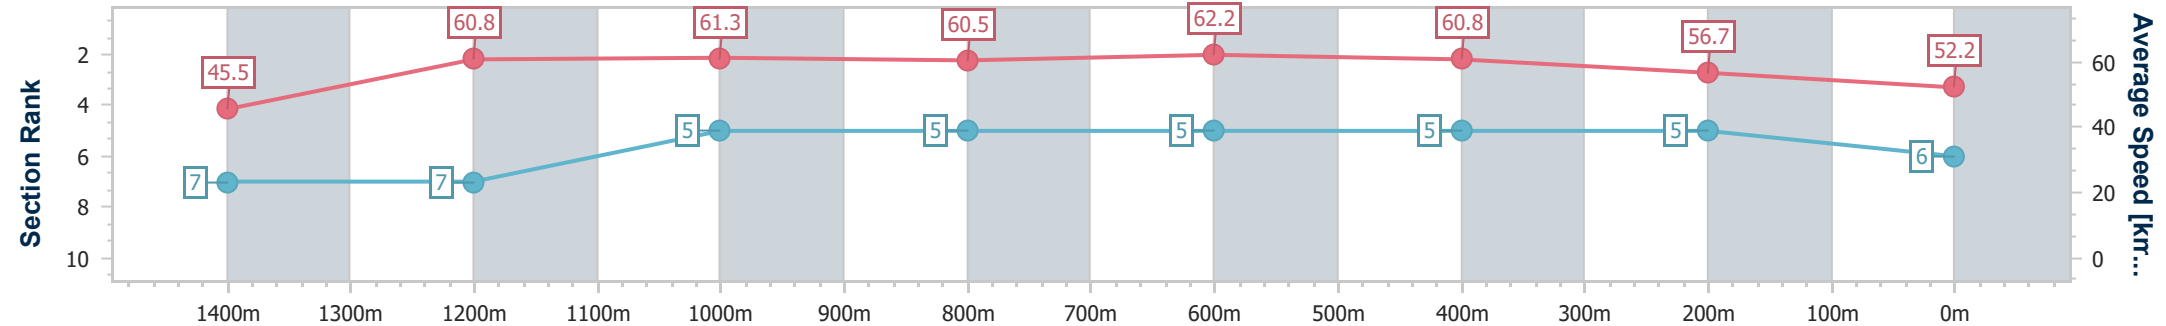

Horse/Jockey Name	Italian Award
Final Rank	6
Fastest Section Time (Section)	0:11.05 (Overall)
Top Speed [km/h] (Section)	62.8 (1200m)
Race State	Finished

Aquis Park Gold Coast Poly QLD Professional
Race 5: Ronald McDonald House Charities South East
Queensland BENCHMARK 58 Handicap - 1540m

02 March 2024 - 15:24

Track Rating: Synthetic , Weather: Fine, Rail Position: True

Section	Overall	1400m	1200m	1000m	800m	600m	400m	200m						
Section Times	1:37.05 [6] (0:11.05)	1:26.00 [7] (0:11.90)	1:14.10 [7] (0:11.74)	1:02.36 [5] (0:11.95)	0:50.41 [5] (0:11.74)	0:38.67 [5] (0:12.00)	0:26.67 [5] (0:12.86)	0:13.81 [5] (0:13.81)						
Average Speed [km/h]	45.5	60.8	61.3	60.5	62.2	60.8	56.7	52.2						
Top Speed [km/h]	58.7	62.8	62.8	61.3	62.8	62.7	58.6	54.5						
Avg. Dist. to Rail [m]	5.0	0.6	0.9	0.8	2.3	3.6	4.2	4.8						
Avg. Stride Freq. [Hz]	2.1	2.3	2.2	2.2	2.2	2.3	2.2	2.1						
Avg. Stride Length [m]	5.8	7.4	7.6	7.7	7.8	7.4	7.1	6.7						

- [ ] Ranking at each section and finish
- -.-.- No data available at this section
- NA No data available