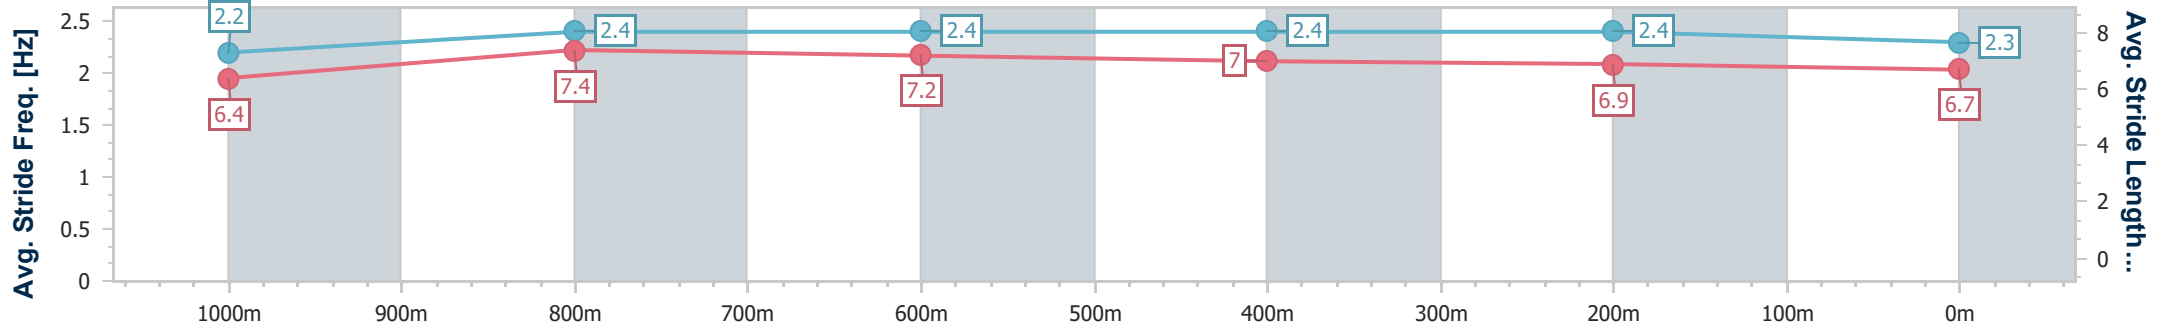

Horse/Jockey Name	Tabulam
Final Rank	5
Fastest Section Time (Section)	0:11.06 (1000m)
Top Speed [km/h] (Section)	66.2 (1000m)
Race State	Finished

Aquis Park Gold Coast Poly QLD Professional
Race 2: Schramm Group BENCHMARK 65 Handicap - 1200m

02 March 2024 - 13:39

Track Rating: Synthetic, Weather: Fine, Rail Position: True

Section	Overall	1000m	800m	600m	400m	200m
Section Times	1:13.11 [5] (0:14.10)	0:59.01 [6] (0:11.06)	0:47.95 [7] (0:11.45)	0:36.50 [5] (0:11.73)	0:24.77 [6] (0:12.07)	0:12.70 [6] (0:12.70)
Average Speed [km/h]	51.2	64.9	62.7	61.8	59.9	56.9
Top Speed [km/h]	65.8	66.2	64.6	63.8	61.3	59.1
Avg. Dist. to Rail [m]	3.0	0.4	0.5	1.1	1.0	1.2
Avg. Stride Freq. [Hz]	2.2	2.4	2.4	2.4	2.4	2.3
Avg. Stride Length [m]	6.4	7.4	7.2	7.0	6.9	6.7

- [ ] Ranking at each section and finish
- -.-.- No data available at this section
- NA No data available