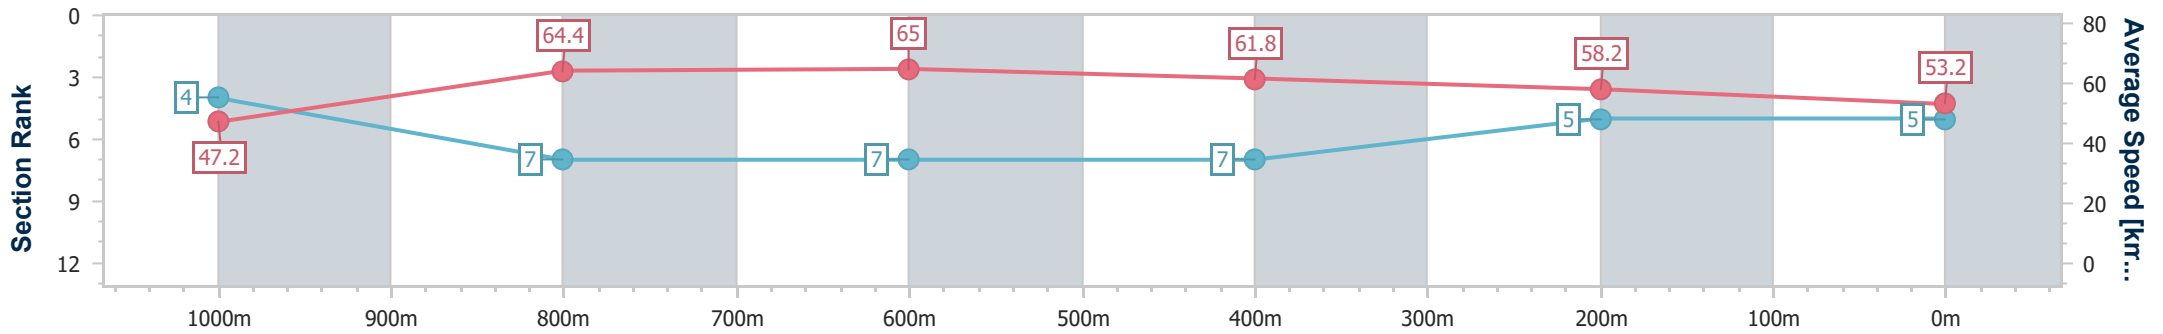

Aquis Park Gold Coast Poly QLD Professional

Race 6: 5Point Projects Maiden Handicap - 1100m

02 March 2024 - 16:04

Track Rating: Synthetic , Weather: Fine, Rail Position: True

Section	Overall	1000m	800m	600m	400m	200m
Section Times	1:07.89 [5] (0:07.64)	1:00.25 [4] (0:11.26)	0:48.99 [7] (0:11.26)	0:37.73 [7] (0:11.73)	0:26.00 [7] (0:12.37)	0:13.63 [5] (0:13.63)
Average Speed [km/h]	47.2	64.4	65.0	61.8	58.2	53.2
Top Speed [km/h]	62.1	69.1	67.7	65.6	59.4	54.2
Avg. Dist. to Rail [m]	4.4	2.1	2.7	2.0	4.4	5.8
Avg. Stride Freq. [Hz]	2.5	2.6	2.6	2.5	2.5	2.3
Avg. Stride Length [m]	4.8	6.9	7.1	7.0	6.6	6.3