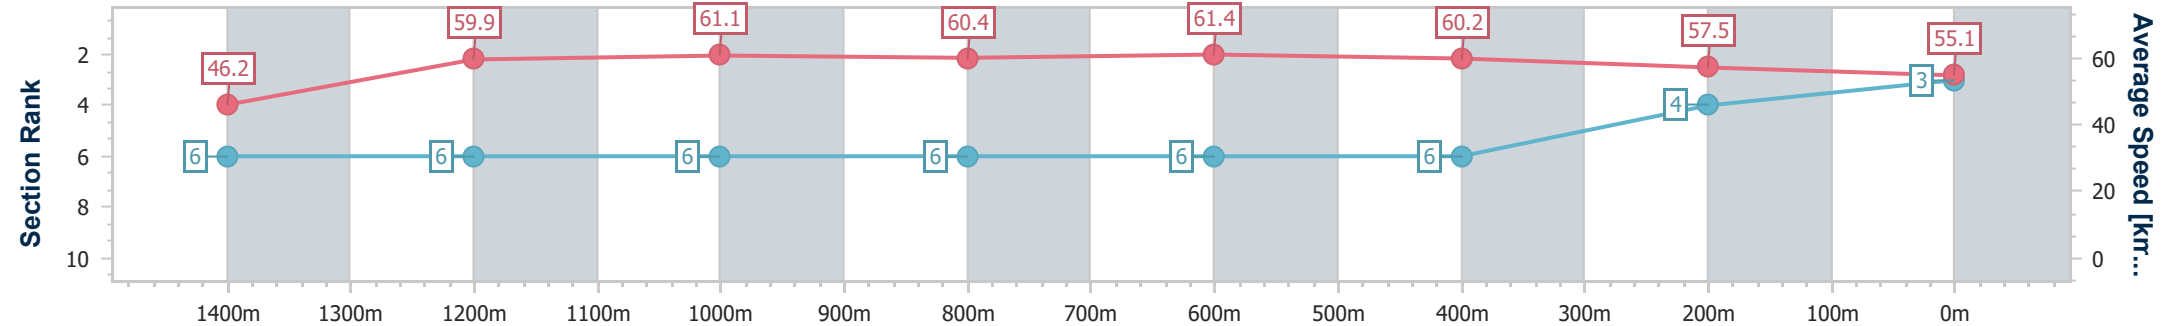

Horse/Jockey Name	Jimmy Neutron
Final Rank	3
Fastest Section Time (Section)	0:10.96 (Overall)
Top Speed [km/h] (Section)	62.2 (800m)
Race State	Finished

Aquis Park Gold Coast Poly QLD Professional
Race 5: Ronald McDonald House Charities South East
Queensland BENCHMARK 58 Handicap - 1540m

02 March 2024 - 15:24

Track Rating: Synthetic , Weather: Fine, Rail Position: True

Section	Overall	1400m	1200m	1000m	800m	600m	400m	200m						
Section Times	1:36.18 [3] (0:10.96)	1:25.22 [6] (0:11.98)	1:13.24 [6] (0:11.77)	1:01.47 [6] (0:11.95)	0:49.52 [6] (0:11.79)	0:37.73 [6] (0:12.05)	0:25.68 [6] (0:12.53)	0:13.15 [4] (0:13.15)						
Average Speed [km/h]	46.2	59.9	61.1	60.4	61.4	60.2	57.5	55.1						
Top Speed [km/h]	58.5	60.9	61.8	61.0	62.2	61.8	58.2	57.1						
Avg. Dist. to Rail [m]	3.1	0.3	0.3	0.7	0.9	1.5	2.6	5.6						
Avg. Stride Freq. [Hz]	2.1	2.3	2.3	2.2	2.3	2.3	2.3	2.2						
Avg. Stride Length [m]	6.0	7.3	7.5	7.7	7.5	7.3	7.0	6.8						

- [ ] Ranking at each section and finish
- -.-.- No data available at this section
- NA No data available