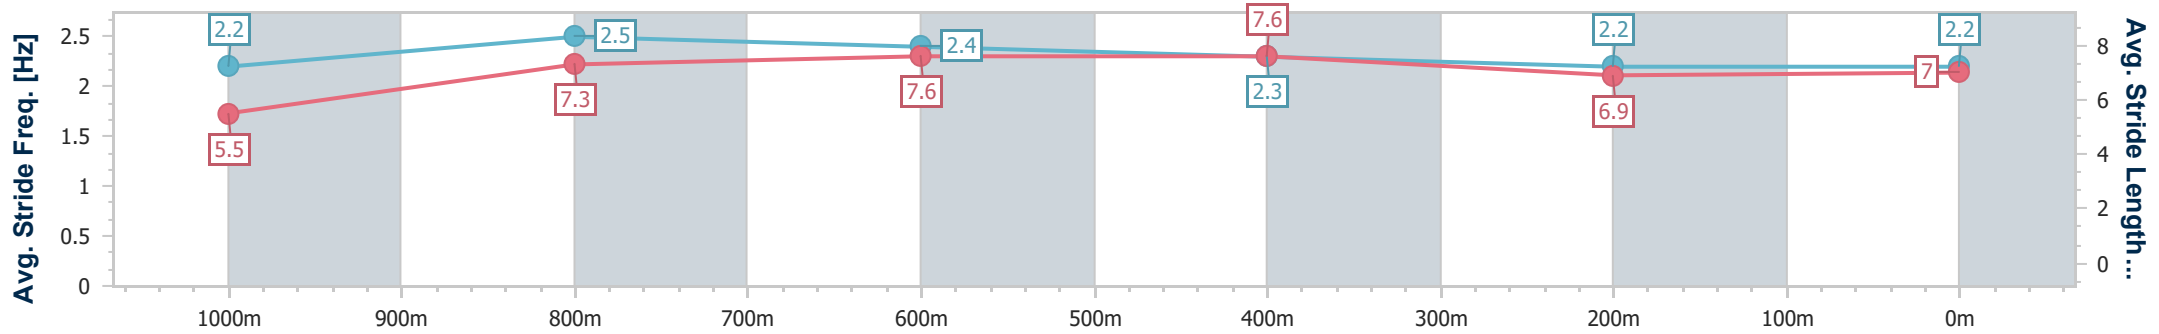

Aquis Park Gold Coast Poly QLD Professional

Race 6: 5Point Projects Maiden Handicap - 1100m

02 March 2024 - 16:04

Track Rating: Synthetic , Weather: Fine, Rail Position: True

Section	Overall	1000m	800m	600m	400m	200m
Section Times	1:08.12 [7] (0:07.72)	1:00.40 [6] (0:11.27)	0:49.13 [8] (0:11.23)	0:37.90 [8] (0:11.76)	0:26.14 [8] (0:12.99)	0:13.15 [8] (0:13.15)
Average Speed [km/h]	46.7	64.9	65.6	62.1	55.8	54.9
Top Speed [km/h]	60.5	68.1	68.3	64.9	60.2	56.5
Avg. Dist. to Rail [m]	7.6	5.3	4.1	2.9	3.4	2.4
Avg. Stride Freq. [Hz]	2.2	2.5	2.4	2.3	2.2	2.2
Avg. Stride Length [m]	5.5	7.3	7.6	7.6	6.9	7.0