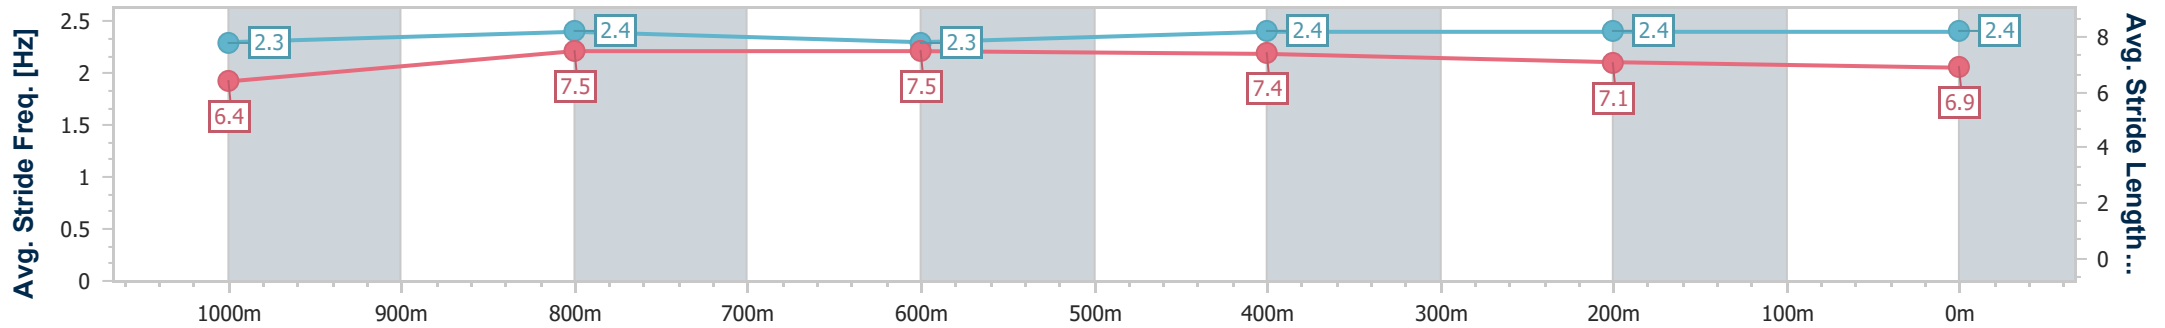

Horse/Jockey Name	Expresso Love
Final Rank	4
Fastest Section Time (Section)	0:11.26 (1000m)
Top Speed [km/h] (Section)	66.3 (1000m)
Race State	Finished

Aquis Park Gold Coast Poly QLD Professional
Race 2: Schramm Group BENCHMARK 65 Handicap - 1200m

02 March 2024 - 13:39

Track Rating: Synthetic, Weather: Fine, Rail Position: True

Section	Overall	1000m	800m	600m	400m	200m
Section Times	1:12.43 [4] (0:13.79)	0:58.64 [5] (0:11.26)	0:47.38 [5] (0:11.58)	0:35.80 [6] (0:11.59)	0:24.21 [5] (0:11.92)	0:12.29 [4] (0:12.29)
Average Speed [km/h]	52.2	64.5	63.1	63.5	60.9	59.0
Top Speed [km/h]	66.2	66.3	64.8	65.0	62.8	62.2
Avg. Dist. to Rail [m]	4.7	2.5	3.0	3.8	5.1	6.5
Avg. Stride Freq. [Hz]	2.3	2.4	2.3	2.4	2.4	2.4
Avg. Stride Length [m]	6.4	7.5	7.5	7.4	7.1	6.9

- [ ] Ranking at each section and finish
- -.-.- No data available at this section
- NA No data available