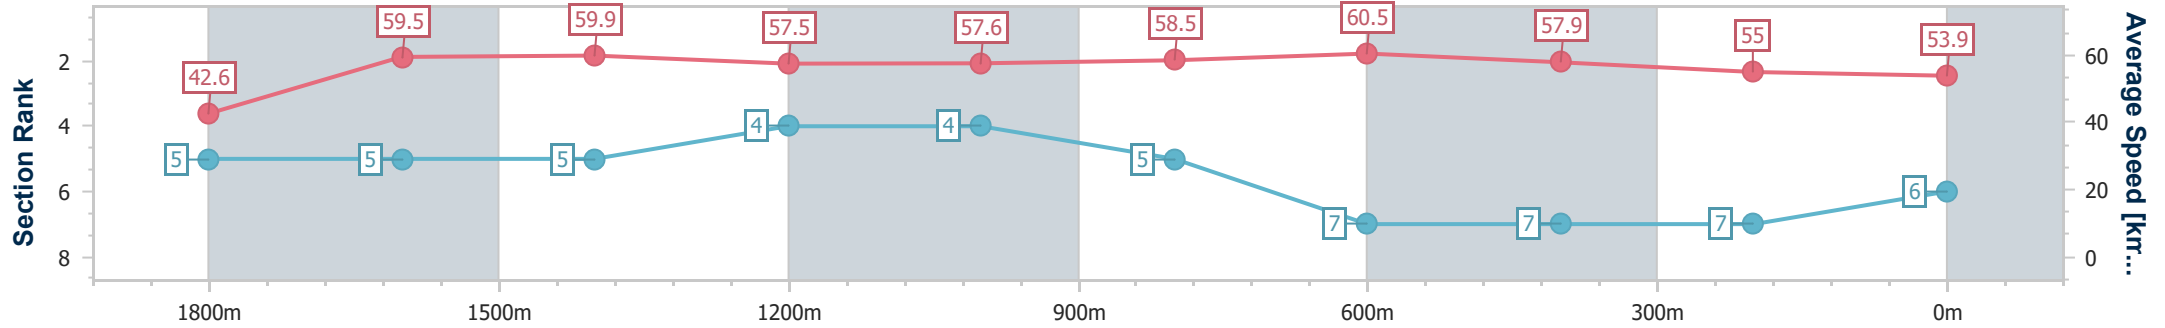

Horse/Jockey Name	Rock War
Final Rank	6
Fastest Section Time (Section)	0:08.44 (Overall)
Top Speed [km/h] (Section)	61.7 (1600m)
Race State	Finished

Aquis Park Gold Coast Poly QLD Professional
Race 1: Ronald McDonald House Charities Gold Coast Family
Rooms BENCHMARK 55 Handicap - 1900m

02 March 2024 - 13:04

Track Rating: Synthetic, Weather: Fine, Rail Position: True

Section	Overall	1800m	1600m	1400m	1200m	1000m	800m	600m	400m	200m
Section Times	2:01.64 [6] (0:08.44)	1:53.20 [5] (0:12.19)	1:41.01 [5] (0:12.06)	1:28.95 [5] (0:12.62)	1:16.33 [4] (0:12.53)	1:03.80 [4] (0:12.40)	0:51.40 [5] (0:12.13)	0:39.27 [7] (0:12.65)	0:26.62 [7] (0:13.18)	0:13.44 [7] (0:13.44)
Average Speed [km/h]	42.6	59.5	59.9	57.5	57.6	58.5	60.5	57.9	55.0	53.9
Top Speed [km/h]	57.6	61.2	61.7	58.9	60.2	60.3	60.8	60.6	55.5	54.8
Avg. Dist. to Rail [m]	2.7	1.6	1.1	1.4	2.1	2.8	3.0	3.5	3.2	3.2
Avg. Stride Freq. [Hz]	2.1	2.3	2.3	2.2	2.2	2.2	2.3	2.3	2.2	2.3
Avg. Stride Length [m]	5.5	7.3	7.3	7.3	7.2	7.3	7.3	7.0	6.8	6.6

- [ ] Ranking at each section and finish
- -.-.- No data available at this section
- NA No data available