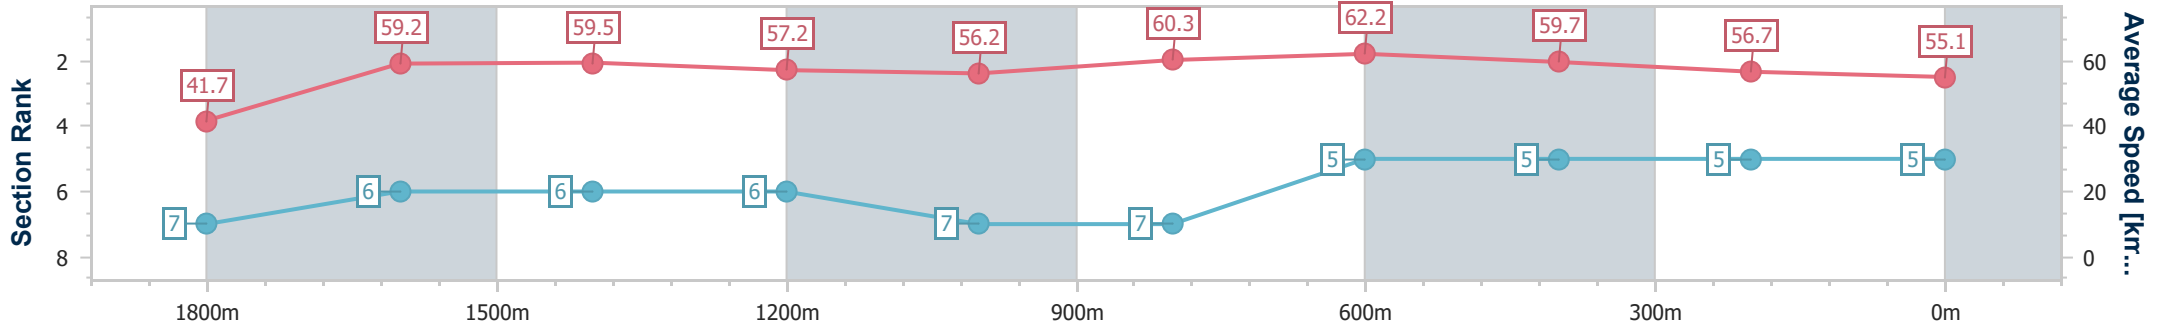

Horse/Jockey Name	Winston Blue
Final Rank	5
Fastest Section Time (Section)	0:08.59 (Overall)
Top Speed [km/h] (Section)	63.5 (600m)
Race State	Finished

Aquis Park Gold Coast Poly QLD Professional
Race 1: Ronald McDonald House Charities Gold Coast Family
Rooms BENCHMARK 55 Handicap - 1900m

02 March 2024 - 13:04

Track Rating: Synthetic, Weather: Fine, Rail Position: True

Section	Overall	1800m	1600m	1400m	1200m	1000m	800m	600m	400m	200m
Section Times	2:00.57 [5] (0:08.59)	1:51.98 [7] (0:12.19)	1:39.79 [6] (0:12.10)	1:27.69 [6] (0:12.63)	1:15.06 [6] (0:12.81)	1:02.25 [7] (0:12.07)	0:50.18 [7] (0:11.89)	0:38.29 [5] (0:12.33)	0:25.96 [5] (0:12.83)	0:13.13 [5] (0:13.13)
Average Speed [km/h]	41.7	59.2	59.5	57.2	56.2	60.3	62.2	59.7	56.7	55.1
Top Speed [km/h]	56.7	60.6	61.0	58.4	59.6	62.1	63.3	63.5	57.6	56.2
Avg. Dist. to Rail [m]	0.7	0.4	0.4	0.5	1.4	2.9	4.8	5.1	5.6	6.7
Avg. Stride Freq. [Hz]	2.1	2.3	2.3	2.2	2.2	2.3	2.4	2.3	2.3	2.2
Avg. Stride Length [m]	5.5	7.0	7.2	7.1	7.1	7.4	7.3	7.1	6.9	6.8

- [ ] Ranking at each section and finish
- -.-.- No data available at this section
- NA No data available