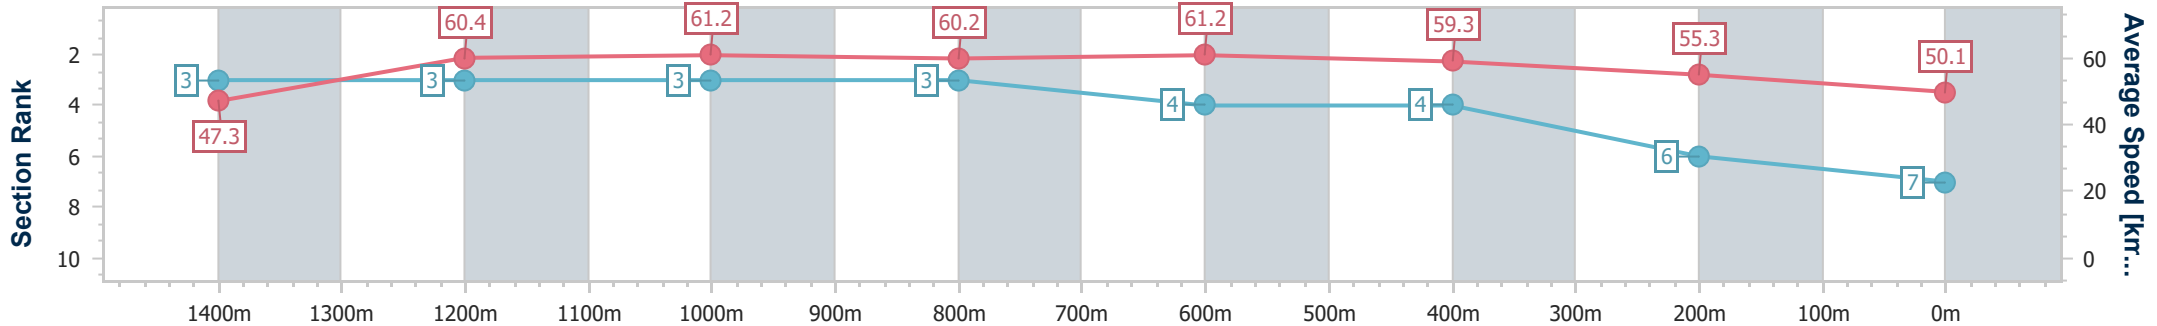

Horse/Jockey Name	Decarbonise
Final Rank	7
Fastest Section Time (Section)	0:10.70 (Overall)
Top Speed [km/h] (Section)	62.0 (800m)
Race State	Finished

Aquis Park Gold Coast Poly QLD Professional
Race 5: Ronald McDonald House Charities South East
Queensland BENCHMARK 58 Handicap - 1540m

02 March 2024 - 15:24

Track Rating: Synthetic , Weather: Fine, Rail Position: True

Section	Overall	1400m	1200m	1000m	800m	600m	400m	200m
Section Times	1:37.81 [7] (0:10.70)	1:27.11 [3] (0:11.84)	1:15.27 [3] (0:11.75)	1:03.52 [3] (0:11.98)	0:51.54 [3] (0:11.79)	0:39.75 [4] (0:12.24)	0:27.51 [4] (0:13.06)	0:14.45 [6] (0:14.45)
Average Speed [km/h]	47.3	60.4	61.2	60.2	61.2	59.3	55.3	50.1
Top Speed [km/h]	59.6	61.2	61.9	60.7	62.0	61.2	56.5	54.1
Avg. Dist. to Rail [m]	1.9	0.6	0.3	0.2	0.6	1.4	2.1	1.4
Avg. Stride Freq. [Hz]	2.2	2.3	2.2	2.1	2.2	2.3	2.2	2.0
Avg. Stride Length [m]	5.8	7.5	7.8	7.9	7.6	7.3	7.0	6.8

- [ ] Ranking at each section and finish
- -.-.- No data available at this section
- NA No data available