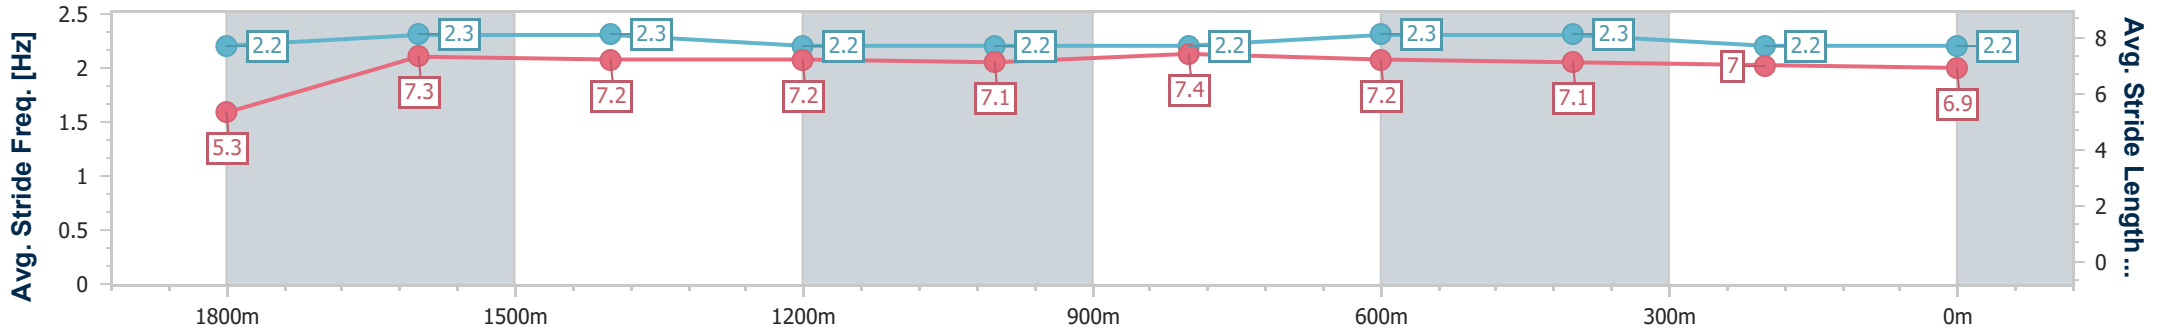

Horse/Jockey Name	Five Star Decanter
Final Rank	4
Fastest Section Time (Section)	0:08.32 (Overall)
Top Speed [km/h] (Section)	62.0 (1800m)
Race State	Finished

Aquis Park Gold Coast Poly QLD Professional
Race 1: Ronald McDonald House Charities Gold Coast Family
Rooms BENCHMARK 55 Handicap - 1900m

02 March 2024 - 13:04

Track Rating: Synthetic, Weather: Fine, Rail Position: True

Section	Overall	1800m	1600m	1400m	1200m	1000m	800m	600m	400m	200m
Section Times	2:00.44 [4] (0:08.32)	1:52.12 [3] (0:11.94)	1:40.18 [2] (0:12.08)	1:28.10 [2] (0:12.64)	1:15.46 [2] (0:12.57)	1:02.89 [1] (0:12.23)	0:50.66 [1] (0:12.26)	0:38.40 [2] (0:12.35)	0:26.05 [3] (0:12.85)	0:13.20 [4] (0:13.20)
Average Speed [km/h]	43.5	60.8	59.9	57.6	57.4	58.9	58.7	58.8	56.2	54.8
Top Speed [km/h]	59.0	62.0	61.4	58.5	59.5	59.4	59.7	60.8	56.7	56.1
Avg. Dist. to Rail [m]	5.8	2.5	2.4	1.5	1.7	0.6	0.3	1.5	1.3	1.4
Avg. Stride Freq. [Hz]	2.2	2.3	2.3	2.2	2.2	2.2	2.3	2.3	2.2	2.2
Avg. Stride Length [m]	5.3	7.3	7.2	7.2	7.1	7.4	7.2	7.1	7.0	6.9

- [ ] Ranking at each section and finish
- -.-.- No data available at this section
- NA No data available