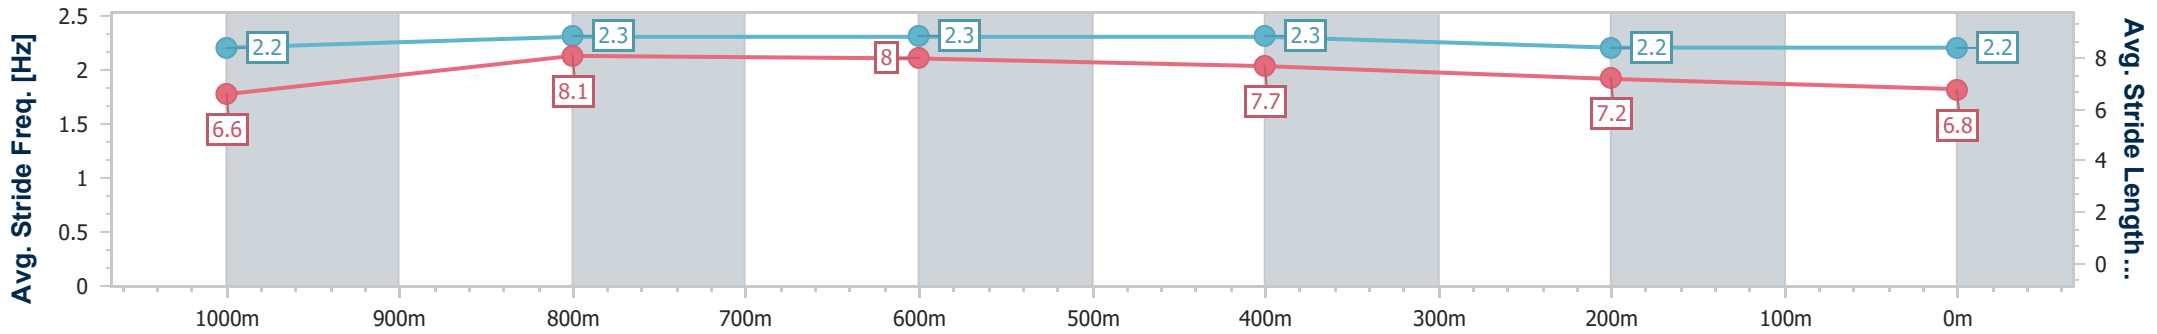

Aquis Park Gold Coast Poly QLD Professional

Race 3: Mi Electric Class 1 Plate - 1200m

02 March 2024 - 14:14

Track Rating: Synthetic, Weather: Fine, Rail Position: True

Section	Overall	1000m	800m	600m	400m	200m
Section Times	1:12.91 [4] (0:13.43)	0:59.48 [3] (0:10.91)	0:48.57 [3] (0:11.27)	0:37.30 [3] (0:11.50)	0:25.80 [3] (0:12.38)	0:13.42 [4] (0:13.42)
Average Speed [km/h]	53.7	66.3	64.1	62.5	58.2	53.9
Top Speed [km/h]	68.1	68.0	66.0	64.7	59.9	56.3
Avg. Dist. to Rail [m]	2.3	1.6	1.0	0.5	0.4	0.2
Avg. Stride Freq. [Hz]	2.2	2.3	2.3	2.3	2.2	2.2
Avg. Stride Length [m]	6.6	8.1	8.0	7.7	7.2	6.8