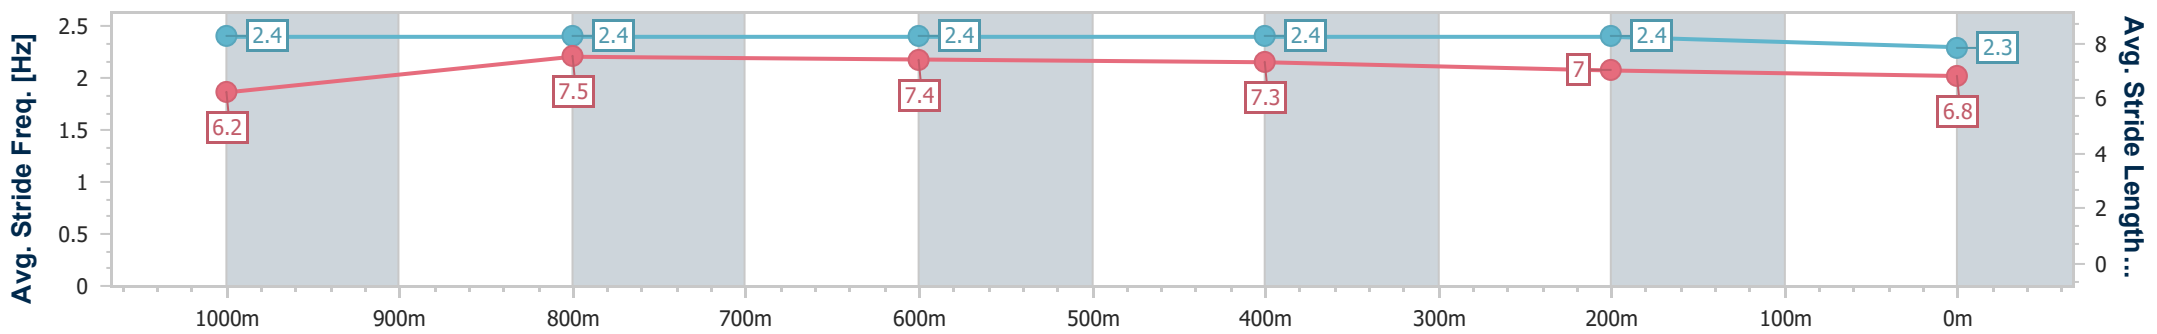

02 March 2024 - 14:14

Track Rating: Synthetic, Weather: Fine, Rail Position: True

Section	Overall	1000m	800m	600m	400m	200m
Section Times	1:11.83 [1] (0:13.26)	0:58.57 [1] (0:10.90)	0:47.67 [2] (0:11.23)	0:36.44 [1] (0:11.35)	0:25.09 [1] (0:12.07)	0:13.02 [1] (0:13.02)
Average Speed [km/h]	54.4	66.1	64.2	62.9	59.4	55.5
Top Speed [km/h]	66.3	68.2	65.1	66.2	61.7	57.1
Avg. Dist. to Rail [m]	4.3	0.8	0.6	1.5	0.6	2.3
Avg. Stride Freq. [Hz]	2.4	2.4	2.4	2.4	2.4	2.3
Avg. Stride Length [m]	6.2	7.5	7.4	7.3	7.0	6.8