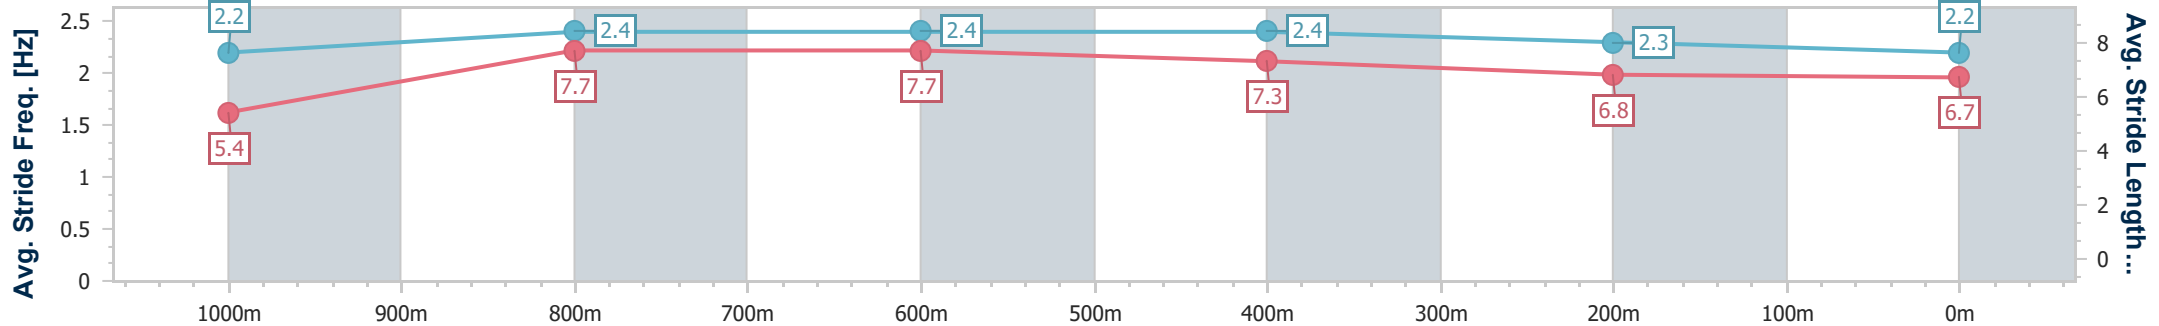

Aquis Park Gold Coast Poly QLD Professional

Race 6: 5Point Projects Maiden Handicap - 1100m

02 March 2024 - 16:04

Track Rating: Synthetic , Weather: Fine, Rail Position: True

Section	Overall	1000m	800m	600m	400m	200m
Section Times	1:08.36 [8] (0:07.73)	1:00.63 [7] (0:11.09)	0:49.54 [5] (0:11.21)	0:38.33 [5] (0:11.82)	0:26.51 [6] (0:12.83)	0:13.68 [7] (0:13.68)
Average Speed [km/h]	46.6	65.3	65.2	61.5	56.3	53.0
Top Speed [km/h]	60.6	67.1	66.6	65.1	61.3	55.7
Avg. Dist. to Rail [m]	5.7	3.8	2.5	1.5	3.2	4.5
Avg. Stride Freq. [Hz]	2.2	2.4	2.4	2.4	2.3	2.2
Avg. Stride Length [m]	5.4	7.7	7.7	7.3	6.8	6.7