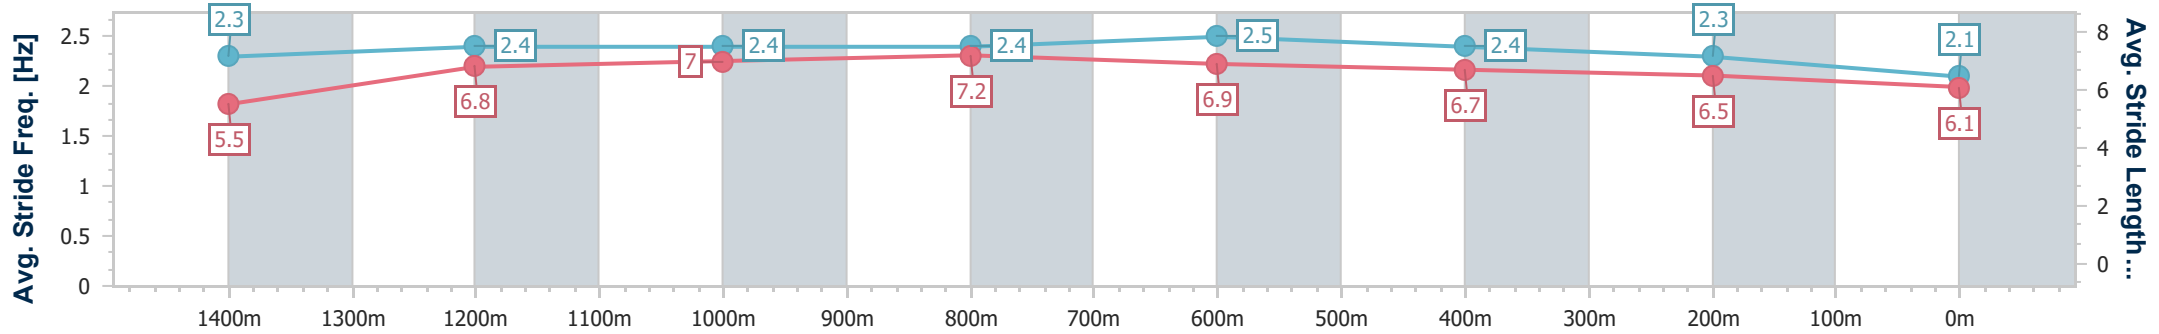

Aquis Park Gold Coast Poly QLD Professional

Race 4: R Marine Crawley Maiden Handicap - 1540m

02 March 2024 - 14:49

Track Rating: Synthetic , Weather: Fine, Rail Position: True

Section	Overall	1400m	1200m	1000m	800m	600m	400m	200m
Section Times	1:40.41 [8] (0:10.98)	1:29.43 [8] (0:12.43)	1:17.00 [7] (0:11.79)	1:05.21 [8] (0:11.69)	0:53.52 [8] (0:11.91)	0:41.61 [8] (0:12.67)	0:28.94 [8] (0:13.73)	0:15.21 [8] (0:15.21)
Average Speed [km/h]	46.0	58.7	61.1	61.7	61.2	58.1	52.7	47.6
Top Speed [km/h]	61.0	61.3	62.5	62.2	62.1	61.7	55.6	50.4
Avg. Dist. to Rail [m]	7.3	1.9	0.3	0.3	2.6	4.4	3.8	3.3
Avg. Stride Freq. [Hz]	2.3	2.4	2.4	2.4	2.5	2.4	2.3	2.1
Avg. Stride Length [m]	5.5	6.8	7.0	7.2	6.9	6.7	6.5	6.1