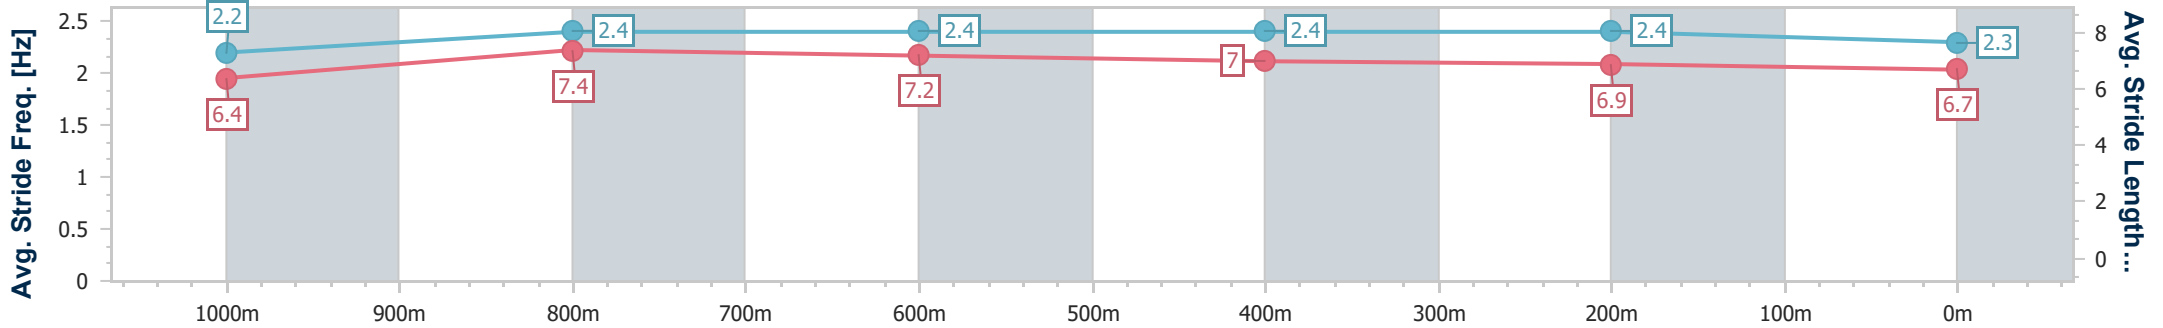

Horse/Jockey Name	Tabulam
Final Rank	5
Fastest Section Time (Section)	0:11.06 (1000m)
Top Speed [km/h] (Section)	66.2 (1000m)
Race State	Finished

Aquis Park Gold Coast Poly QLD Professional
Race 2: Schramm Group BENCHMARK 65 Handicap - 1200m

02 March 2024 - 13:39

Track Rating: Synthetic, Weather: Fine, Rail Position: True

Section	Overall	1000m	800m	600m	400m	200m
Section Times	1:13.11 [5] (0:14.10)	0:59.01 [6] (0:11.06)	0:47.95 [7] (0:11.45)	0:36.50 [5] (0:11.73)	0:24.77 [6] (0:12.07)	0:12.70 [6] (0:12.70)
Average Speed [km/h]	51.2	64.9	62.7	61.8	59.9	56.9
Top Speed [km/h]	65.8	66.2	64.6	63.8	61.3	59.1
Avg. Dist. to Rail [m]	3.0	0.4	0.5	1.1	1.0	1.2
Avg. Stride Freq. [Hz]	2.2	2.4	2.4	2.4	2.4	2.3
Avg. Stride Length [m]	6.4	7.4	7.2	7.0	6.9	6.7

- [ ] Ranking at each section and finish
- -.-.- No data available at this section
- NA No data available