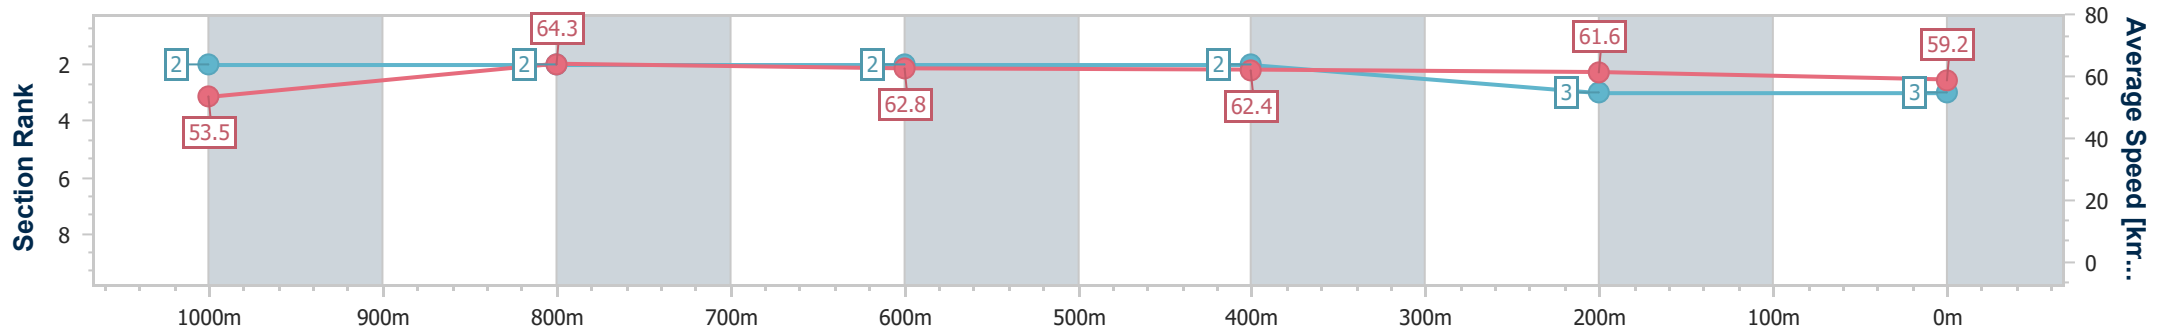

Horse/Jockey Name	Kozani
Final Rank	3
Fastest Section Time (Section)	0:11.21 (1000m)
Top Speed [km/h] (Section)	65.6 (1000m)
Race State	Finished

Aquis Park Gold Coast Poly QLD Professional
Race 2: Schramm Group BENCHMARK 65 Handicap - 1200m

02 March 2024 - 13:39

Track Rating: Synthetic, Weather: Fine, Rail Position: True

Section	Overall	1000m	800m	600m	400m	200m
Section Times	1:11.92 [3] (0:13.50)	0:58.42 [2] (0:11.21)	0:47.21 [2] (0:11.56)	0:35.65 [2] (0:11.62)	0:24.03 [2] (0:11.81)	0:12.22 [3] (0:12.22)
Average Speed [km/h]	53.5	64.3	62.8	62.4	61.6	59.2
Top Speed [km/h]	65.4	65.6	63.9	63.8	62.0	60.9
Avg. Dist. to Rail [m]	2.8	1.2	1.5	2.0	3.2	3.9
Avg. Stride Freq. [Hz]	2.3	2.3	2.3	2.3	2.3	2.3
Avg. Stride Length [m]	6.5	7.8	7.7	7.5	7.4	7.2

- [ ] Ranking at each section and finish
- -.-.- No data available at this section
- NA No data available