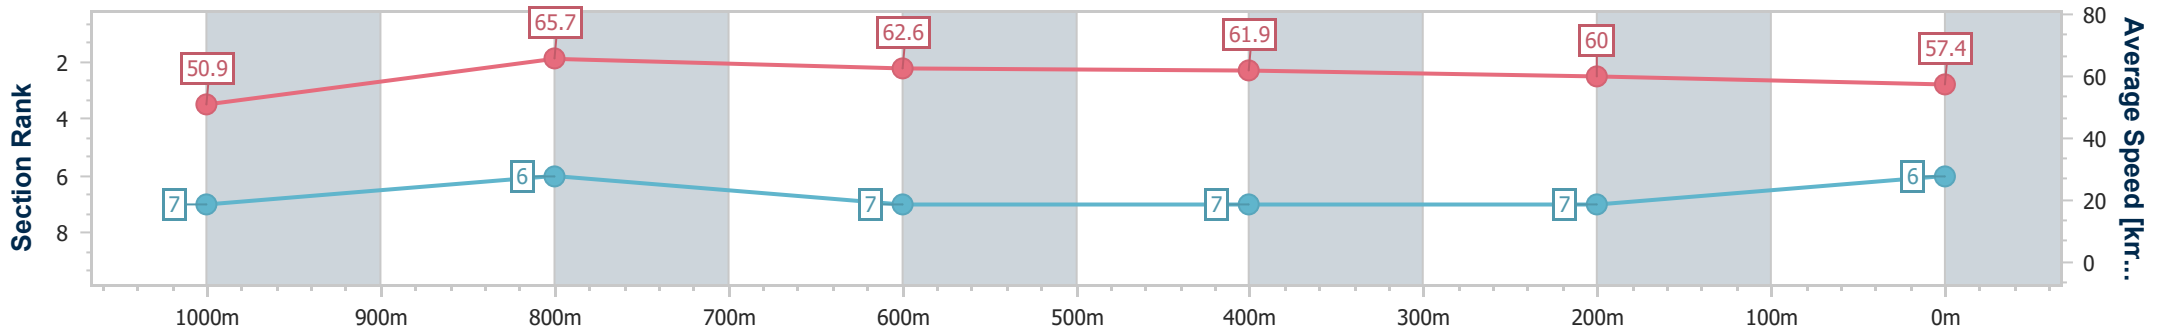

Horse/Jockey Name	Tango Fame
Final Rank	6
Fastest Section Time (Section)	0:10.97 (1000m)
Top Speed [km/h] (Section)	67.2 (1000m)
Race State	Finished

Aquis Park Gold Coast Poly QLD Professional
Race 2: Schramm Group BENCHMARK 65 Handicap - 1200m

02 March 2024 - 13:39

Track Rating: Synthetic, Weather: Fine, Rail Position: True

Section	Overall	1000m	800m	600m	400m	200m
Section Times	1:13.18 [6] (0:14.13)	0:59.05 [7] (0:10.97)	0:48.08 [6] (0:11.60)	0:36.48 [7] (0:11.79)	0:24.69 [7] (0:12.02)	0:12.67 [7] (0:12.67)
Average Speed [km/h]	50.9	65.7	62.6	61.9	60.0	57.4
Top Speed [km/h]	66.4	67.2	64.5	63.7	60.9	59.0
Avg. Dist. to Rail [m]	3.7	1.1	1.6	2.2	2.2	2.9
Avg. Stride Freq. [Hz]	2.1	2.2	2.2	2.2	2.2	2.2
Avg. Stride Length [m]	6.6	8.1	7.9	7.7	7.5	7.3

- [ ] Ranking at each section and finish
- -.-.- No data available at this section
- NA No data available