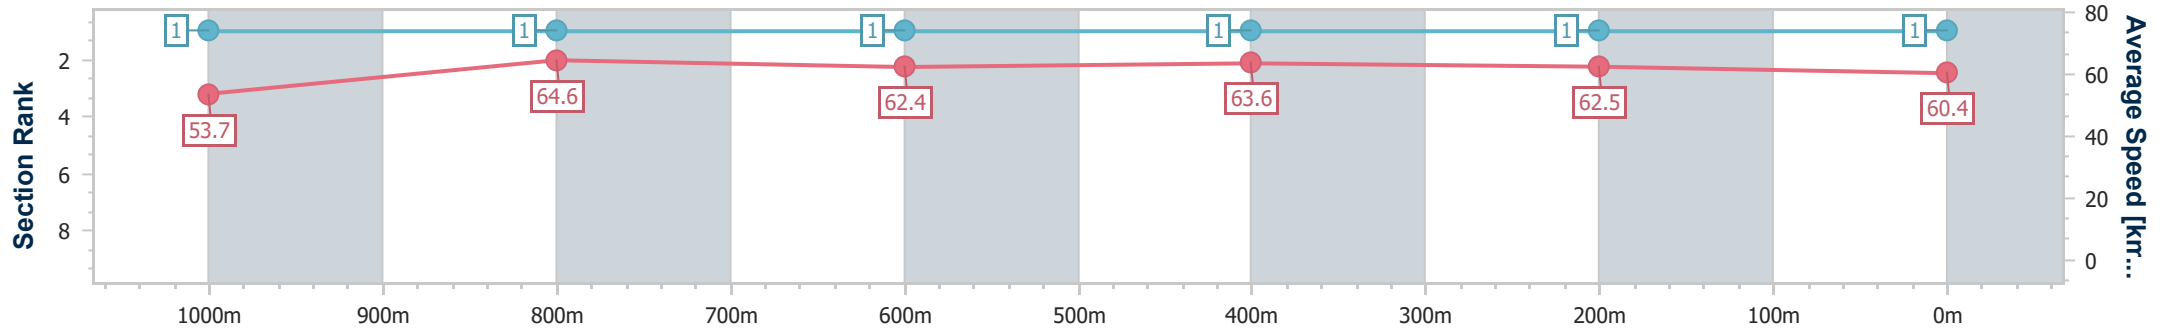

02 March 2024 - 13:39

Track Rating: Synthetic, Weather: Fine, Rail Position: True

Section	Overall	1000m	800m	600m	400m	200m
Section Times	1:11.23 [1] (0:13.43)	0:57.80 [1] (0:11.14)	0:46.66 [1] (0:11.58)	0:35.08 [1] (0:11.48)	0:23.60 [1] (0:11.58)	0:12.02 [1] (0:12.02)
Average Speed [km/h]	53.7	64.6	62.4	63.6	62.5	60.4
Top Speed [km/h]	66.4	65.9	63.2	64.5	63.7	61.7
Avg. Dist. to Rail [m]	1.5	0.3	1.4	2.5	3.6	3.7
Avg. Stride Freq. [Hz]	2.4	2.5	2.5	2.5	2.5	2.5
Avg. Stride Length [m]	6.2	7.3	7.1	7.2	6.9	6.8