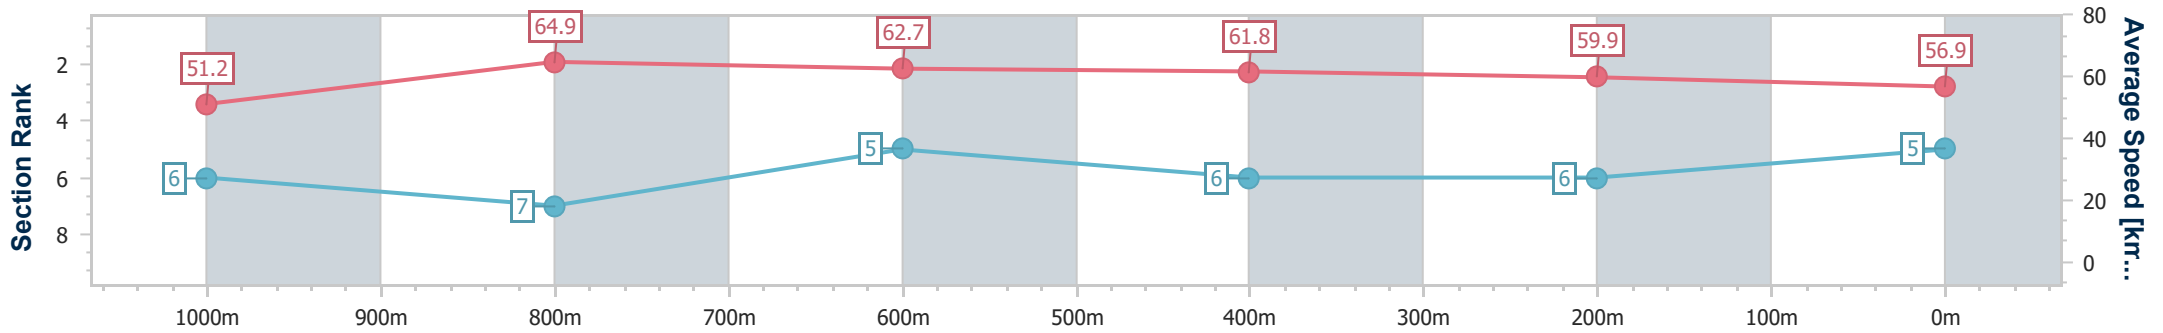

Horse/Jockey Name	Tabulam
Final Rank	5
Fastest Section Time (Section)	0:11.06 (1000m)
Top Speed [km/h] (Section)	66.2 (1000m)
Race State	Finished

Aquis Park Gold Coast Poly QLD Professional
Race 2: Schramm Group BENCHMARK 65 Handicap - 1200m

02 March 2024 - 13:39

Track Rating: Synthetic, Weather: Fine, Rail Position: True

Section	Overall	1000m	800m	600m	400m	200m
Section Times	1:13.11 [5] (0:14.10)	0:59.01 [6] (0:11.06)	0:47.95 [7] (0:11.45)	0:36.50 [5] (0:11.73)	0:24.77 [6] (0:12.07)	0:12.70 [6] (0:12.70)
Average Speed [km/h]	51.2	64.9	62.7	61.8	59.9	56.9
Top Speed [km/h]	65.8	66.2	64.6	63.8	61.3	59.1
Avg. Dist. to Rail [m]	3.0	0.4	0.5	1.1	1.0	1.2
Avg. Stride Freq. [Hz]	2.2	2.4	2.4	2.4	2.4	2.3
Avg. Stride Length [m]	6.4	7.4	7.2	7.0	6.9	6.7

- [ ] Ranking at each section and finish
- -.-.- No data available at this section
- NA No data available