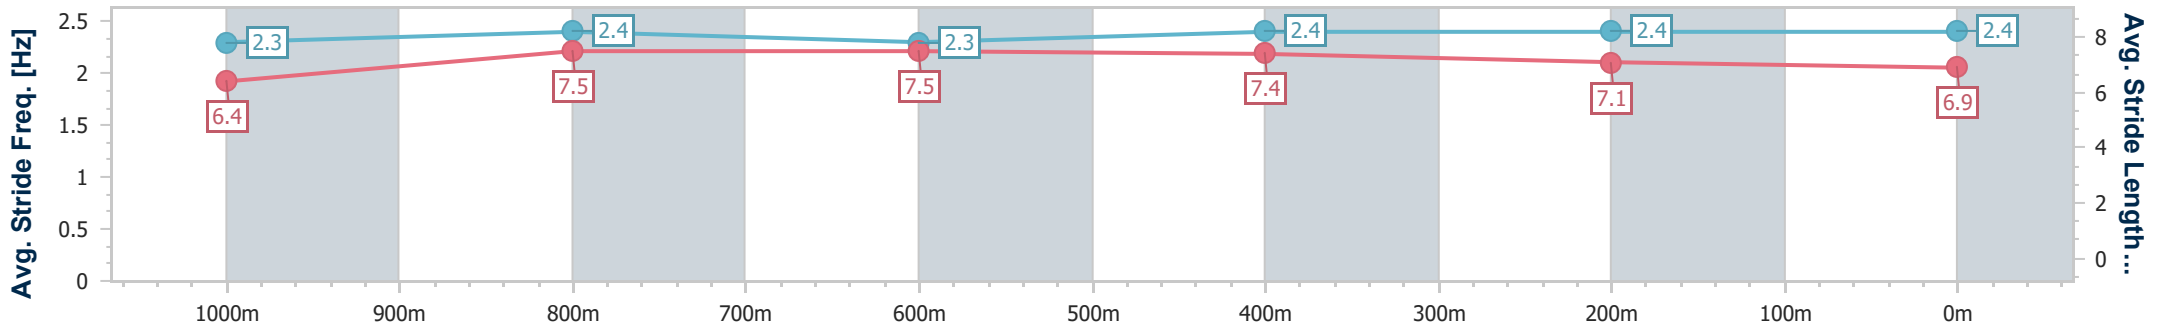

Horse/Jockey Name	Expresso Love
Final Rank	4
Fastest Section Time (Section)	0:11.26 (1000m)
Top Speed [km/h] (Section)	66.3 (1000m)
Race State	Finished

Aquis Park Gold Coast Poly QLD Professional
Race 2: Schramm Group BENCHMARK 65 Handicap - 1200m

02 March 2024 - 13:39

Track Rating: Synthetic, Weather: Fine, Rail Position: True

Section	Overall	1000m	800m	600m	400m	200m
Section Times	1:12.43 [4] (0:13.79)	0:58.64 [5] (0:11.26)	0:47.38 [5] (0:11.58)	0:35.80 [6] (0:11.59)	0:24.21 [5] (0:11.92)	0:12.29 [4] (0:12.29)
Average Speed [km/h]	52.2	64.5	63.1	63.5	60.9	59.0
Top Speed [km/h]	66.2	66.3	64.8	65.0	62.8	62.2
Avg. Dist. to Rail [m]	4.7	2.5	3.0	3.8	5.1	6.5
Avg. Stride Freq. [Hz]	2.3	2.4	2.3	2.4	2.4	2.4
Avg. Stride Length [m]	6.4	7.5	7.5	7.4	7.1	6.9

- [ ] Ranking at each section and finish
- -.-.- No data available at this section
- NA No data available