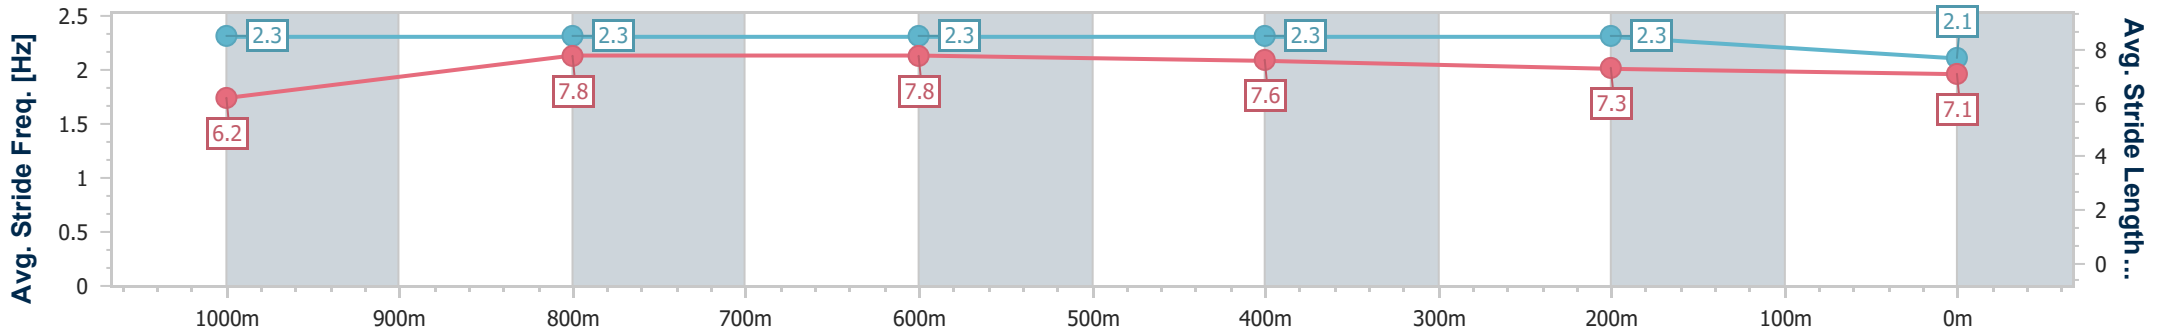

Aquis Park Gold Coast Poly QLD Professional
Race 2: Schramm Group BENCHMARK 65 Handicap - 1200m

02 March 2024 - 13:39

Track Rating: Synthetic, Weather: Fine, Rail Position: True

Section	Overall	1000m	800m	600m	400m	200m
Section Times	1:13.18 [6] (0:14.13)	0:59.05 [7] (0:10.97)	0:48.08 [6] (0:11.60)	0:36.48 [7] (0:11.79)	0:24.69 [7] (0:12.02)	0:12.67 [7] (0:12.67)
Average Speed [km/h]	50.9	65.7	62.6	61.9	60.0	57.4
Top Speed [km/h]	66.4	67.2	64.5	63.7	60.9	59.0
Avg. Dist. to Rail [m]	3.7	1.1	1.6	2.2	2.2	2.9
Avg. Stride Freq. [Hz]	2.1	2.2	2.2	2.2	2.2	2.2
Avg. Stride Length [m]	6.6	8.1	7.9	7.7	7.5	7.3

- [] Ranking at each section and finish
- .-.- No data available at this section
- NA No data available

Horse/Jockey Name	Silly Salmon
Final Rank	7
Fastest Section Time (Section)	0:11.14 (1000m)
Top Speed [km/h] (Section)	66.0 (Overall)
Race State	Finished

Aquis Park Gold Coast Poly QLD Professional
 Race 2: Schramm Group BENCHMARK 65 Handicap - 1200m

02 March 2024 - 13:39

Track Rating: Synthetic, Weather: Fine, Rail Position: True

Section	Overall	1000m	800m	600m	400m	200m
Section Times	1:13.47 [7] (0:13.74)	0:59.73 [4] (0:11.14)	0:48.59 [4] (0:11.53)	0:37.06 [4] (0:11.57)	0:25.49 [4] (0:12.17)	0:13.32 [5] (0:13.32)
Average Speed [km/h]	52.6	64.7	63.2	63.4	59.6	54.3
Top Speed [km/h]	66.0	65.5	64.7	65.0	62.1	57.2
Avg. Dist. to Rail [m]	1.9	1.1	2.1	3.3	4.1	4.8
Avg. Stride Freq. [Hz]	2.3	2.3	2.3	2.3	2.3	2.1
Avg. Stride Length [m]	6.2	7.8	7.8	7.6	7.3	7.1

- [] Ranking at each section and finish
- .-.- No data available at this section
- NA No data available