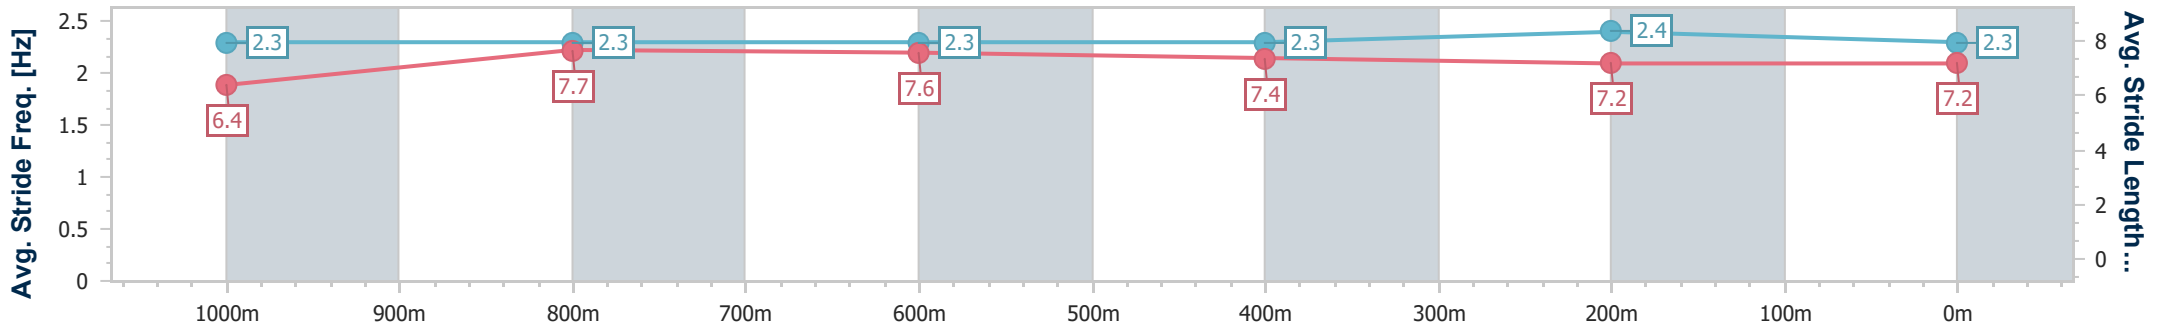

Horse/Jockey Name	Freeland
Final Rank	2
Fastest Section Time (Section)	0:11.19 (1000m)
Top Speed [km/h] (Section)	65.3 (1000m)
Race State	Finished

Aquis Park Gold Coast Poly QLD Professional
Race 2: Schramm Group BENCHMARK 65 Handicap - 1200m

02 March 2024 - 13:39

Track Rating: Synthetic, Weather: Fine, Rail Position: True

Section	Overall	1000m	800m	600m	400m	200m
Section Times	1:11.69 [2] (0:13.61)	0:58.08 [3] (0:11.19)	0:46.89 [3] (0:11.52)	0:35.37 [3] (0:11.65)	0:23.72 [3] (0:11.60)	0:12.12 [2] (0:12.12)
Average Speed [km/h]	53.1	64.3	62.5	62.4	62.3	59.7
Top Speed [km/h]	65.1	65.3	63.7	63.7	63.0	61.8
Avg. Dist. to Rail [m]	0.4	0.4	0.9	1.2	2.2	2.6
Avg. Stride Freq. [Hz]	2.3	2.3	2.3	2.3	2.4	2.3
Avg. Stride Length [m]	6.4	7.7	7.6	7.4	7.2	7.2

- [ ] Ranking at each section and finish
- -.-.- No data available at this section
- NA No data available