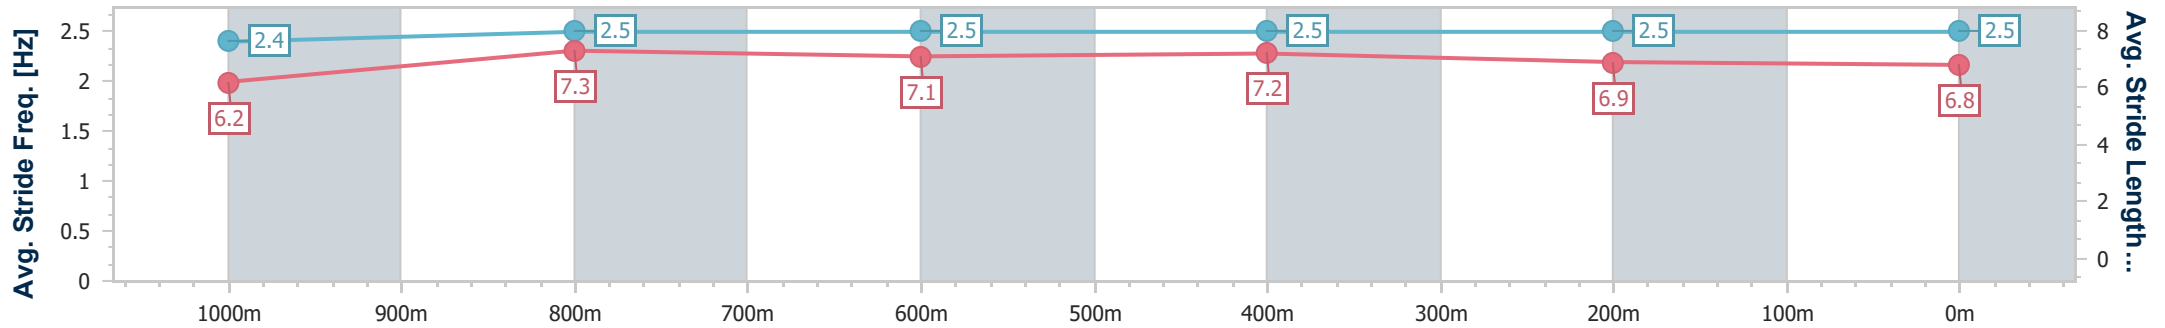

02 March 2024 - 13:39

Track Rating: Synthetic, Weather: Fine, Rail Position: True

Section	Overall	1000m	800m	600m	400m	200m
Section Times	1:11.23 [1] (0:13.43)	0:57.80 [1] (0:11.14)	0:46.66 [1] (0:11.58)	0:35.08 [1] (0:11.48)	0:23.60 [1] (0:11.58)	0:12.02 [1] (0:12.02)
Average Speed [km/h]	53.7	64.6	62.4	63.6	62.5	60.4
Top Speed [km/h]	66.4	65.9	63.2	64.5	63.7	61.7
Avg. Dist. to Rail [m]	1.5	0.3	1.4	2.5	3.6	3.7
Avg. Stride Freq. [Hz]	2.4	2.5	2.5	2.5	2.5	2.5
Avg. Stride Length [m]	6.2	7.3	7.1	7.2	6.9	6.8