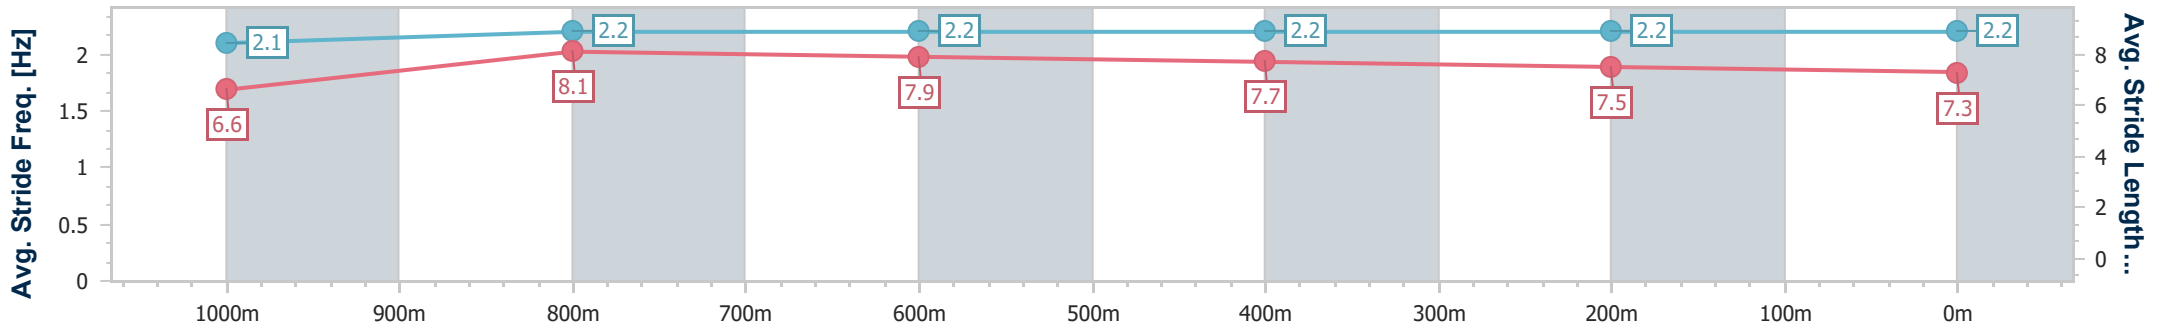

- [] Ranking at each section and finish
- .-.- No data available at this section
- NA No data available

Horse/Jockey Name	Tango Fame
Final Rank	6
Fastest Section Time (Section)	0:10.97 (1000m)
Top Speed [km/h] (Section)	67.2 (1000m)
Race State	Finished

Aquis Park Gold Coast Poly QLD Professional
Race 2: Schramm Group BENCHMARK 65 Handicap - 1200m

02 March 2024 - 13:39

Track Rating: Synthetic, Weather: Fine, Rail Position: True

Section	Overall	1000m	800m	600m	400m	200m
Section Times	1:13.18 [6] (0:14.13)	0:59.05 [7] (0:10.97)	0:48.08 [6] (0:11.60)	0:36.48 [7] (0:11.79)	0:24.69 [7] (0:12.02)	0:12.67 [7] (0:12.67)
Average Speed [km/h]	50.9	65.7	62.6	61.9	60.0	57.4
Top Speed [km/h]	66.4	67.2	64.5	63.7	60.9	59.0
Avg. Dist. to Rail [m]	3.7	1.1	1.6	2.2	2.2	2.9
Avg. Stride Freq. [Hz]	2.1	2.2	2.2	2.2	2.2	2.2
Avg. Stride Length [m]	6.6	8.1	7.9	7.7	7.5	7.3