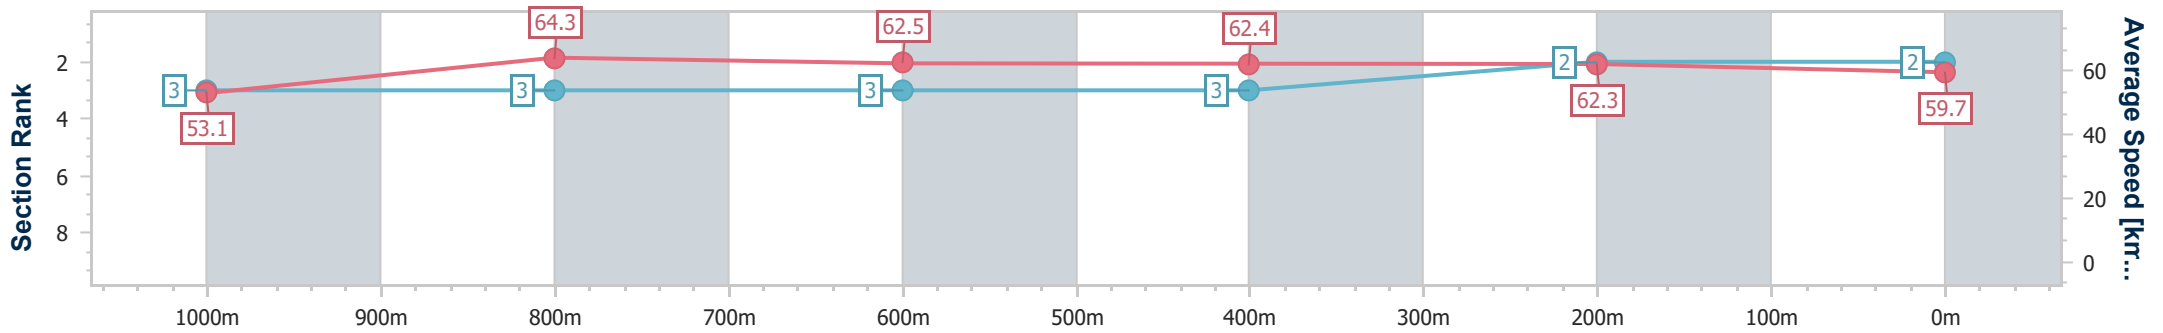

Horse/Jockey Name	Freeland
Final Rank	2
Fastest Section Time (Section)	0:11.19 (1000m)
Top Speed [km/h] (Section)	65.3 (1000m)
Race State	Finished

Aquis Park Gold Coast Poly QLD Professional
Race 2: Schramm Group BENCHMARK 65 Handicap - 1200m

02 March 2024 - 13:39

Track Rating: Synthetic, Weather: Fine, Rail Position: True

Section	Overall	1000m	800m	600m	400m	200m
Section Times	1:11.69 [2] (0:13.61)	0:58.08 [3] (0:11.19)	0:46.89 [3] (0:11.52)	0:35.37 [3] (0:11.65)	0:23.72 [3] (0:11.60)	0:12.12 [2] (0:12.12)
Average Speed [km/h]	53.1	64.3	62.5	62.4	62.3	59.7
Top Speed [km/h]	65.1	65.3	63.7	63.7	63.0	61.8
Avg. Dist. to Rail [m]	0.4	0.4	0.9	1.2	2.2	2.6
Avg. Stride Freq. [Hz]	2.3	2.3	2.3	2.3	2.4	2.3
Avg. Stride Length [m]	6.4	7.7	7.6	7.4	7.2	7.2

- [ ] Ranking at each section and finish
- -.-.- No data available at this section
- NA No data available