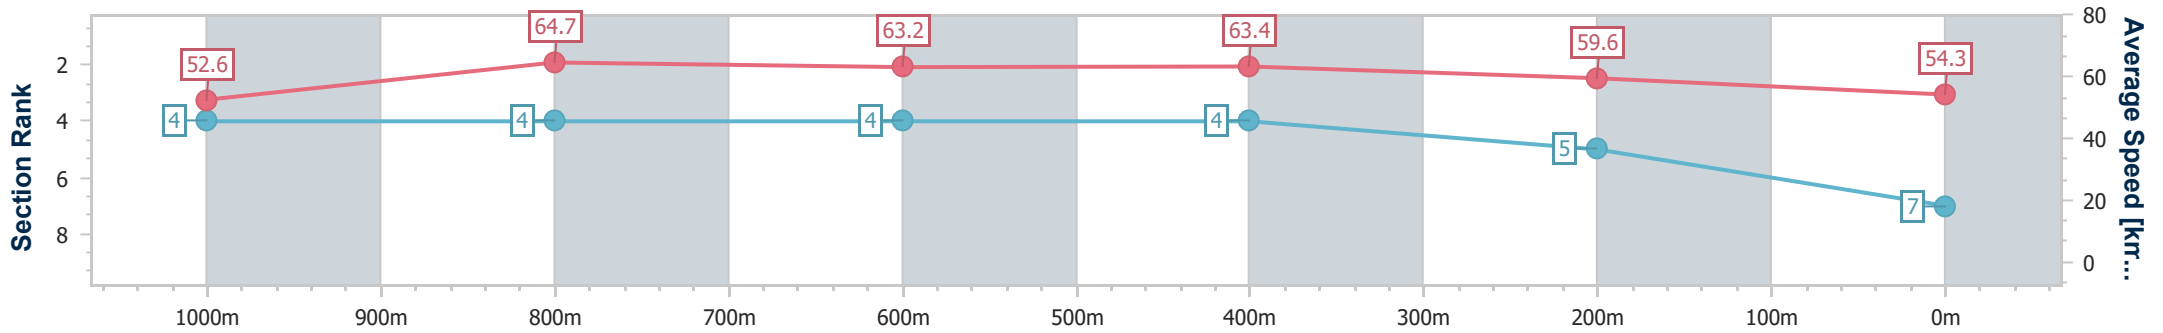

- [] Ranking at each section and finish
- .-.- No data available at this section
- NA No data available

Horse/Jockey Name	Silly Salmon
Final Rank	7
Fastest Section Time (Section)	0:11.14 (1000m)
Top Speed [km/h] (Section)	66.0 (Overall)
Race State	Finished

Aquis Park Gold Coast Poly QLD Professional
 Race 2: Schramm Group BENCHMARK 65 Handicap - 1200m

02 March 2024 - 13:39

Track Rating: Synthetic, Weather: Fine, Rail Position: True

Section	Overall	1000m	800m	600m	400m	200m
Section Times	1:13.47 [7] (0:13.74)	0:59.73 [4] (0:11.14)	0:48.59 [4] (0:11.53)	0:37.06 [4] (0:11.57)	0:25.49 [4] (0:12.17)	0:13.32 [5] (0:13.32)
Average Speed [km/h]	52.6	64.7	63.2	63.4	59.6	54.3
Top Speed [km/h]	66.0	65.5	64.7	65.0	62.1	57.2
Avg. Dist. to Rail [m]	1.9	1.1	2.1	3.3	4.1	4.8
Avg. Stride Freq. [Hz]	2.3	2.3	2.3	2.3	2.3	2.1
Avg. Stride Length [m]	6.2	7.8	7.8	7.6	7.3	7.1