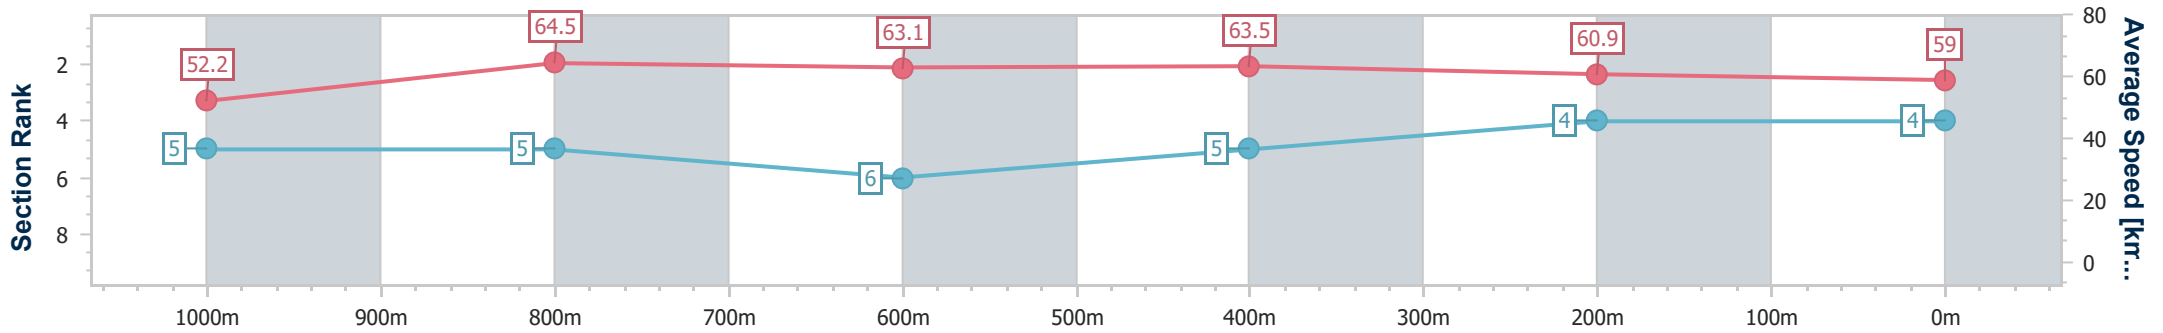

Horse/Jockey Name	Expresso Love
Final Rank	4
Fastest Section Time (Section)	0:11.26 (1000m)
Top Speed [km/h] (Section)	66.3 (1000m)
Race State	Finished

Aquis Park Gold Coast Poly QLD Professional
Race 2: Schramm Group BENCHMARK 65 Handicap - 1200m

02 March 2024 - 13:39

Track Rating: Synthetic, Weather: Fine, Rail Position: True

Section	Overall	1000m	800m	600m	400m	200m
Section Times	1:12.43 [4] (0:13.79)	0:58.64 [5] (0:11.26)	0:47.38 [5] (0:11.58)	0:35.80 [6] (0:11.59)	0:24.21 [5] (0:11.92)	0:12.29 [4] (0:12.29)
Average Speed [km/h]	52.2	64.5	63.1	63.5	60.9	59.0
Top Speed [km/h]	66.2	66.3	64.8	65.0	62.8	62.2
Avg. Dist. to Rail [m]	4.7	2.5	3.0	3.8	5.1	6.5
Avg. Stride Freq. [Hz]	2.3	2.4	2.3	2.4	2.4	2.4
Avg. Stride Length [m]	6.4	7.5	7.5	7.4	7.1	6.9

- [ ] Ranking at each section and finish
- -.-.- No data available at this section
- NA No data available