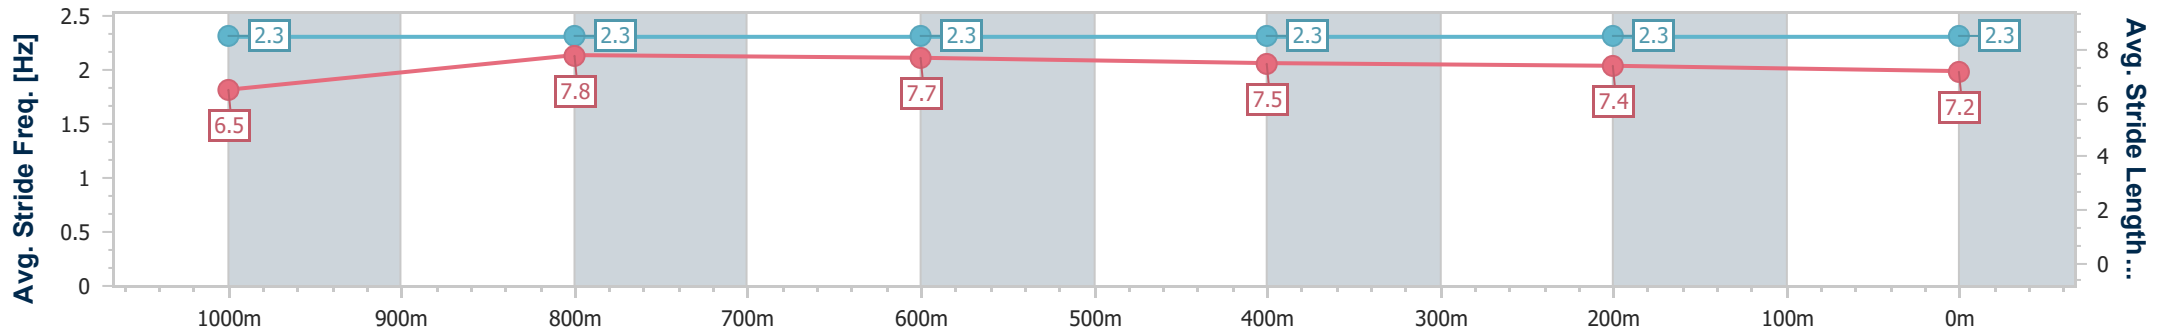

Horse/Jockey Name	Kozani
Final Rank	3
Fastest Section Time (Section)	0:11.21 (1000m)
Top Speed [km/h] (Section)	65.6 (1000m)
Race State	Finished

Aquis Park Gold Coast Poly QLD Professional
Race 2: Schramm Group BENCHMARK 65 Handicap - 1200m

02 March 2024 - 13:39

Track Rating: Synthetic, Weather: Fine, Rail Position: True

Section	Overall	1000m	800m	600m	400m	200m
Section Times	1:11.92 [3] (0:13.50)	0:58.42 [2] (0:11.21)	0:47.21 [2] (0:11.56)	0:35.65 [2] (0:11.62)	0:24.03 [2] (0:11.81)	0:12.22 [3] (0:12.22)
Average Speed [km/h]	53.5	64.3	62.8	62.4	61.6	59.2
Top Speed [km/h]	65.4	65.6	63.9	63.8	62.0	60.9
Avg. Dist. to Rail [m]	2.8	1.2	1.5	2.0	3.2	3.9
Avg. Stride Freq. [Hz]	2.3	2.3	2.3	2.3	2.3	2.3
Avg. Stride Length [m]	6.5	7.8	7.7	7.5	7.4	7.2

- [ ] Ranking at each section and finish
- -.-.- No data available at this section
- NA No data available