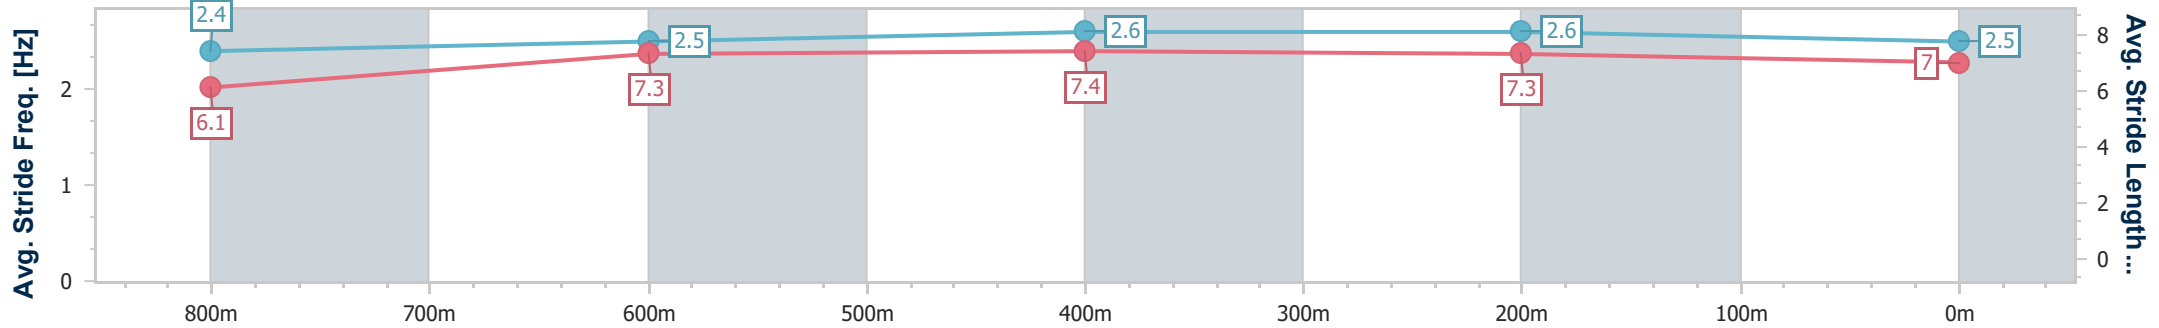

Section	Overall	800m	600m	400m	200m
Section Times	0:57.37 [4] (0:13.81)	0:43.56 [3] (0:10.92)	0:32.64 [3] (0:10.73)	0:21.91 [4] (0:10.41)	0:11.50 [3] (0:11.50)
Average Speed [km/h]	52.2	66.2	67.7	69.1	62.6
Top Speed [km/h]	65.3	68.2	70.2	70.5	66.8
Avg. Dist. to Rail [m]	1.9	0.8	1.6	2.4	3.1
Avg. Stride Freq. [Hz]	2.4	2.5	2.6	2.6	2.5
Avg. Stride Length [m]	6.1	7.3	7.4	7.3	7.0