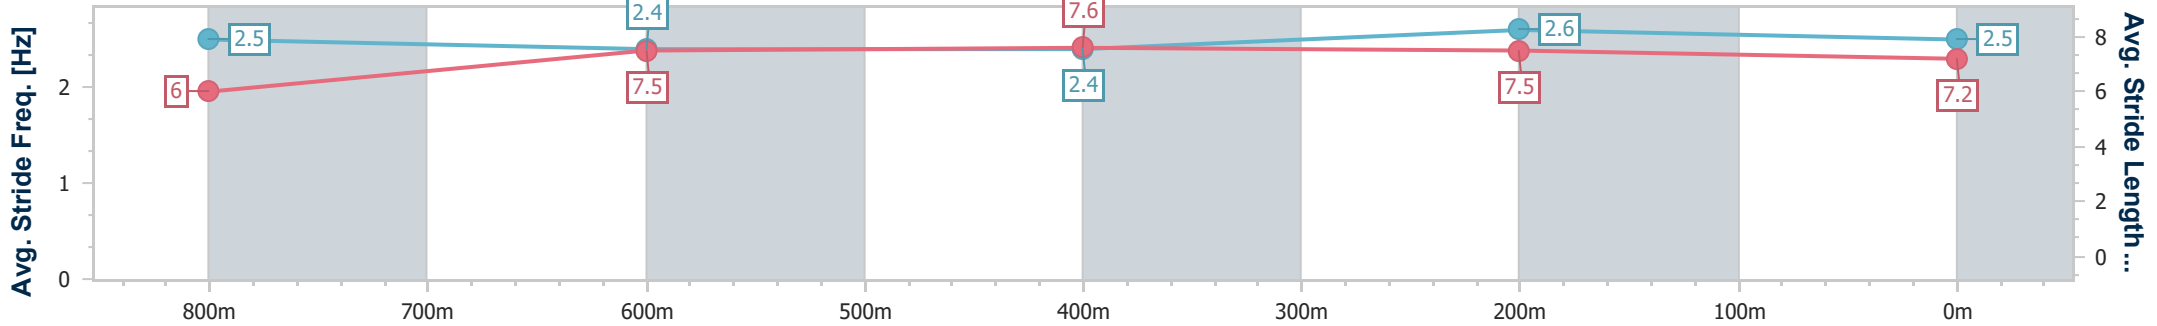

Horse/Jockey Name	Hold On Honey
Final Rank	1
Fastest Section Time (Section)	0:10.41 (400m)
Top Speed [km/h] (Section)	69.7 (400m)
Race State	Finished

Eagle Farm QLD Professional
Race 3: OPERA QLD REGIONAL TOUR AT EF OPEN Handicap -
Weights Raised 1KG - 1000m
02 March 2024 - 13:23
Track Rating: Good 4, Weather: Fine, Rail Position: +7m Entire

BRISBANE
RACING CLUB

Section	Overall	800m	600m	400m	200m
Section Times	0:56.77 [1] (0:13.50)	0:43.27 [1] (0:11.00)	0:32.27 [1] (0:10.74)	0:21.53 [1] (0:10.41)	0:11.12 [1] (0:11.12)
Average Speed [km/h]	54.0	65.8	66.4	69.4	64.7
Top Speed [km/h]	64.8	67.2	68.2	69.7	67.6
Avg. Dist. to Rail [m]	6.0	1.1	1.2	0.7	0.3
Avg. Stride Freq. [Hz]	2.5	2.4	2.4	2.6	2.5
Avg. Stride Length [m]	6.0	7.5	7.6	7.5	7.2

- [ ] Ranking at each section and finish
- -.-.- No data available at this section
- NA No data available