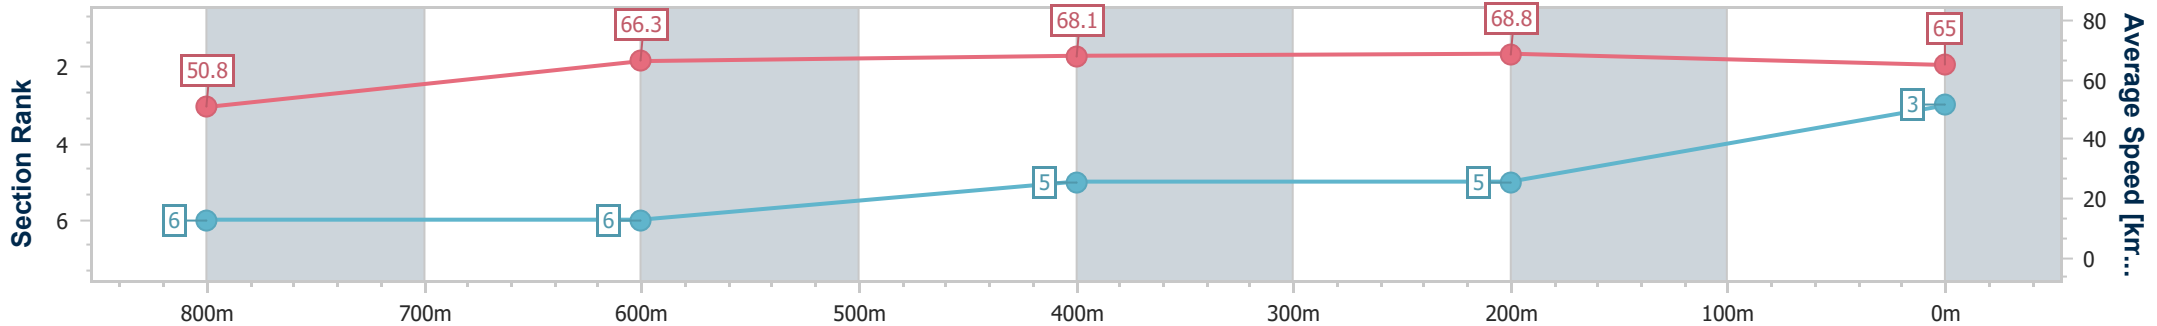

Section	Overall	800m	600m	400m	200m
Section Times	0:57.13 [3] (0:14.39)	0:42.74 [6] (0:10.86)	0:31.88 [6] (0:10.33)	0:21.55 [5] (0:10.46)	0:11.09 [5] (0:11.09)
Average Speed [km/h]	50.8	66.3	68.1	68.8	65.0
Top Speed [km/h]	66.9	67.5	69.5	69.6	68.8
Avg. Dist. to Rail [m]	10.2	1.9	4.1	1.8	3.7
Avg. Stride Freq. [Hz]	2.3	2.4	2.4	2.5	2.5
Avg. Stride Length [m]	6.1	7.8	7.8	7.5	7.2