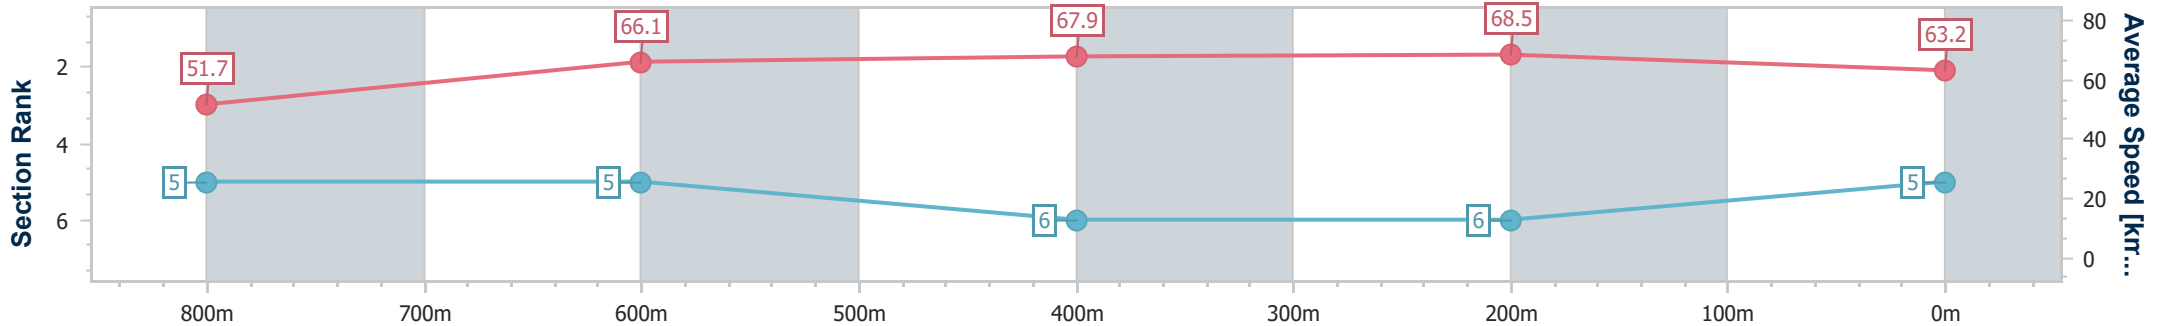

Horse/Jockey Name	Charge On
Final Rank	5
Fastest Section Time (Section)	0:10.53 (400m)
Top Speed [km/h] (Section)	69.3 (400m)
Race State	Finished

Eagle Farm QLD Professional
Race 3: OPERA QLD REGIONAL TOUR AT EF OPEN Handicap -
Weights Raised 1KG - 1000m
02 March 2024 - 13:23
Track Rating: Good 4, Weather: Fine, Rail Position: +7m Entire

BRISBANE
RACING CLUB

Section	Overall	800m	600m	400m	200m
Section Times	0:57.54 [5] (0:14.09)	0:43.45 [5] (0:10.90)	0:32.55 [5] (0:10.62)	0:21.93 [6] (0:10.53)	0:11.40 [6] (0:11.40)
Average Speed [km/h]	51.7	66.1	67.9	68.5	63.2
Top Speed [km/h]	64.3	67.1	68.9	69.3	66.8
Avg. Dist. to Rail [m]	4.9	0.5	0.8	3.2	3.6
Avg. Stride Freq. [Hz]	2.2	2.3	2.4	2.4	2.3
Avg. Stride Length [m]	6.5	8.0	8.0	7.8	7.5

- [ ] Ranking at each section and finish
- -.-.- No data available at this section
- NA No data available