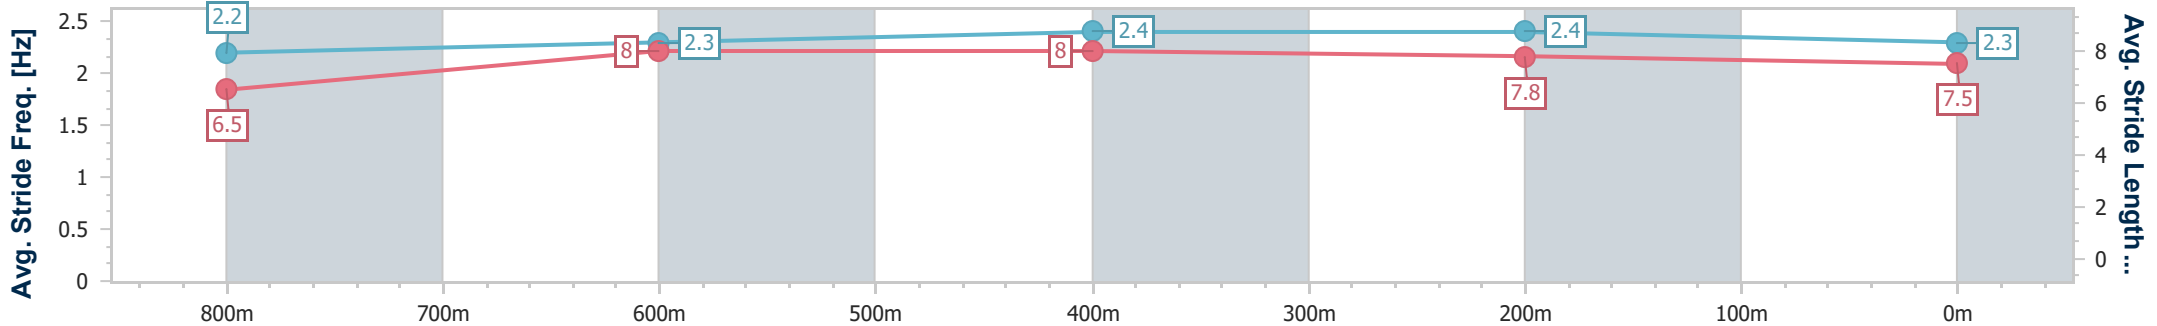

Horse/Jockey Name	Charge On
Final Rank	5
Fastest Section Time (Section)	0:10.53 (400m)
Top Speed [km/h] (Section)	69.3 (400m)
Race State	Finished

Eagle Farm QLD Professional
Race 3: OPERA QLD REGIONAL TOUR AT EF OPEN Handicap -
Weights Raised 1KG - 1000m
02 March 2024 - 13:23
Track Rating: Good 4, Weather: Fine, Rail Position: +7m Entire

BRISBANE
RACING CLUB

Section	Overall	800m	600m	400m	200m
Section Times	0:57.54 [5] (0:14.09)	0:43.45 [5] (0:10.90)	0:32.55 [5] (0:10.62)	0:21.93 [6] (0:10.53)	0:11.40 [6] (0:11.40)
Average Speed [km/h]	51.7	66.1	67.9	68.5	63.2
Top Speed [km/h]	64.3	67.1	68.9	69.3	66.8
Avg. Dist. to Rail [m]	4.9	0.5	0.8	3.2	3.6
Avg. Stride Freq. [Hz]	2.2	2.3	2.4	2.4	2.3
Avg. Stride Length [m]	6.5	8.0	8.0	7.8	7.5

- [ ] Ranking at each section and finish
- -.-.- No data available at this section
- NA No data available