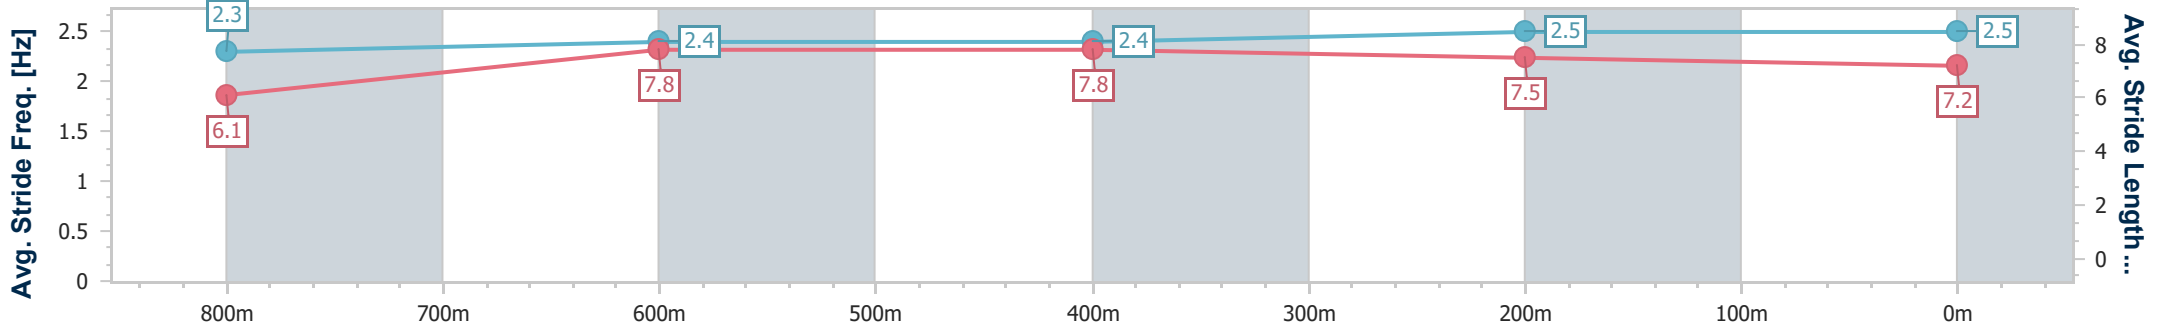

Section	Overall	800m	600m	400m	200m
Section Times	0:57.13 [3] (0:14.39)	0:42.74 [6] (0:10.86)	0:31.88 [6] (0:10.33)	0:21.55 [5] (0:10.46)	0:11.09 [5] (0:11.09)
Average Speed [km/h]	50.8	66.3	68.1	68.8	65.0
Top Speed [km/h]	66.9	67.5	69.5	69.6	68.8
Avg. Dist. to Rail [m]	10.2	1.9	4.1	1.8	3.7
Avg. Stride Freq. [Hz]	2.3	2.4	2.4	2.5	2.5
Avg. Stride Length [m]	6.1	7.8	7.8	7.5	7.2