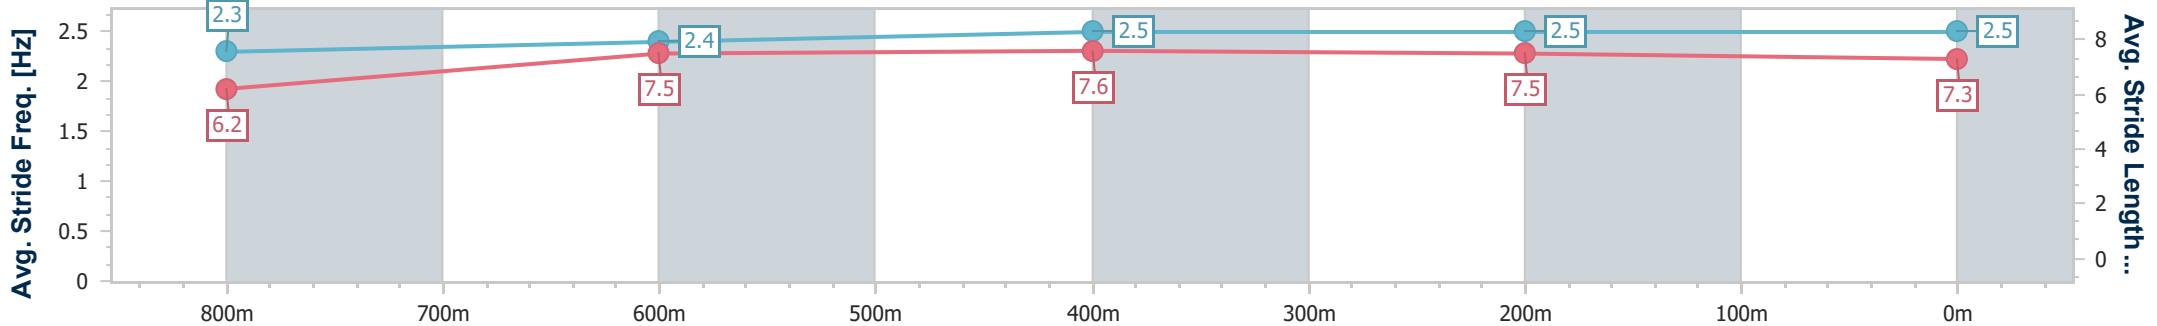

Horse/Jockey Name	Mishani Sniper
Final Rank	2
Fastest Section Time (Section)	0:10.45 (400m)
Top Speed [km/h] (Section)	69.6 (400m)
Race State	Finished

Eagle Farm QLD Professional
Race 3: OPERA QLD REGIONAL TOUR AT EF OPEN Handicap -
Weights Raised 1KG - 1000m
02 March 2024 - 13:23
Track Rating: Good 4, Weather: Fine, Rail Position: +7m Entire

BRISBANE
RACING CLUB

Section	Overall	800m	600m	400m	200m
Section Times	0:57.08 [2] (0:14.08)	0:43.00 [4] (0:10.77)	0:32.23 [4] (0:10.55)	0:21.68 [3] (0:10.45)	0:11.23 [2] (0:11.23)
Average Speed [km/h]	51.4	66.0	67.5	68.9	64.3
Top Speed [km/h]	66.7	67.5	68.6	69.6	67.0
Avg. Dist. to Rail [m]	3.8	2.1	1.8	0.4	0.7
Avg. Stride Freq. [Hz]	2.3	2.4	2.5	2.5	2.5
Avg. Stride Length [m]	6.2	7.5	7.6	7.5	7.3

- [ ] Ranking at each section and finish
- -.-.- No data available at this section
- NA No data available