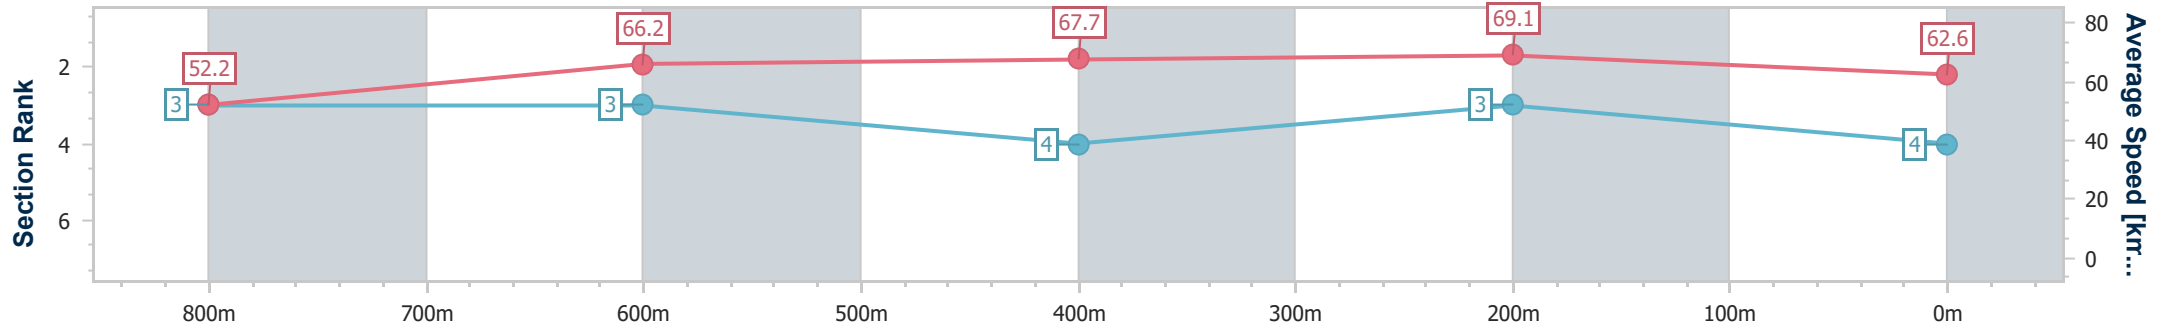

Section	Overall	800m	600m	400m	200m
Section Times	0:57.37 [4] (0:13.81)	0:43.56 [3] (0:10.92)	0:32.64 [3] (0:10.73)	0:21.91 [4] (0:10.41)	0:11.50 [3] (0:11.50)
Average Speed [km/h]	52.2	66.2	67.7	69.1	62.6
Top Speed [km/h]	65.3	68.2	70.2	70.5	66.8
Avg. Dist. to Rail [m]	1.9	0.8	1.6	2.4	3.1
Avg. Stride Freq. [Hz]	2.4	2.5	2.6	2.6	2.5
Avg. Stride Length [m]	6.1	7.3	7.4	7.3	7.0