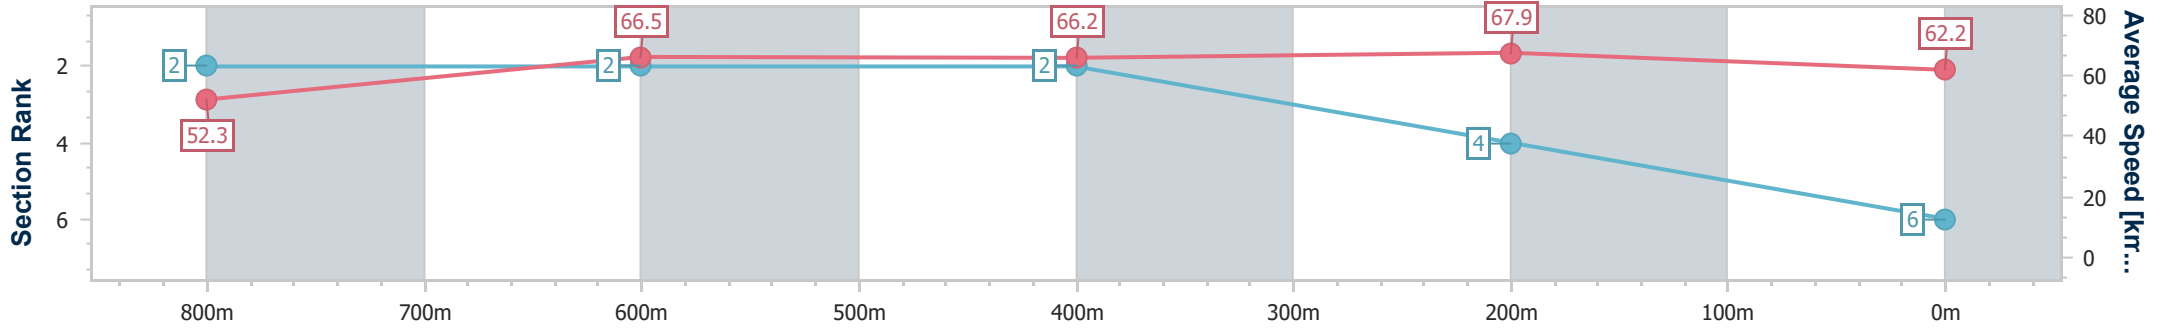

- [] Ranking at each section and finish
- .-.- No data available at this section
- NA No data available

Horse/Jockey Name	Celestial Sol
Final Rank	6
Fastest Section Time (Section)	0:10.60 (400m)
Top Speed [km/h] (Section)	69.1 (400m)
Race State	Finished

Section	Overall	800m	600m	400m	200m
Section Times	0:57.58 [6] (0:13.74)	0:43.84 [2] (0:10.81)	0:33.03 [2] (0:10.85)	0:22.18 [2] (0:10.60)	0:11.58 [4] (0:11.58)
Average Speed [km/h]	52.3	66.5	66.2	67.9	62.2
Top Speed [km/h]	67.8	67.1	68.4	69.1	66.1
Avg. Dist. to Rail [m]	1.3	0.6	0.4	1.1	1.6
Avg. Stride Freq. [Hz]	2.4	2.5	2.5	2.6	2.4
Avg. Stride Length [m]	6.0	7.4	7.3	7.4	7.1