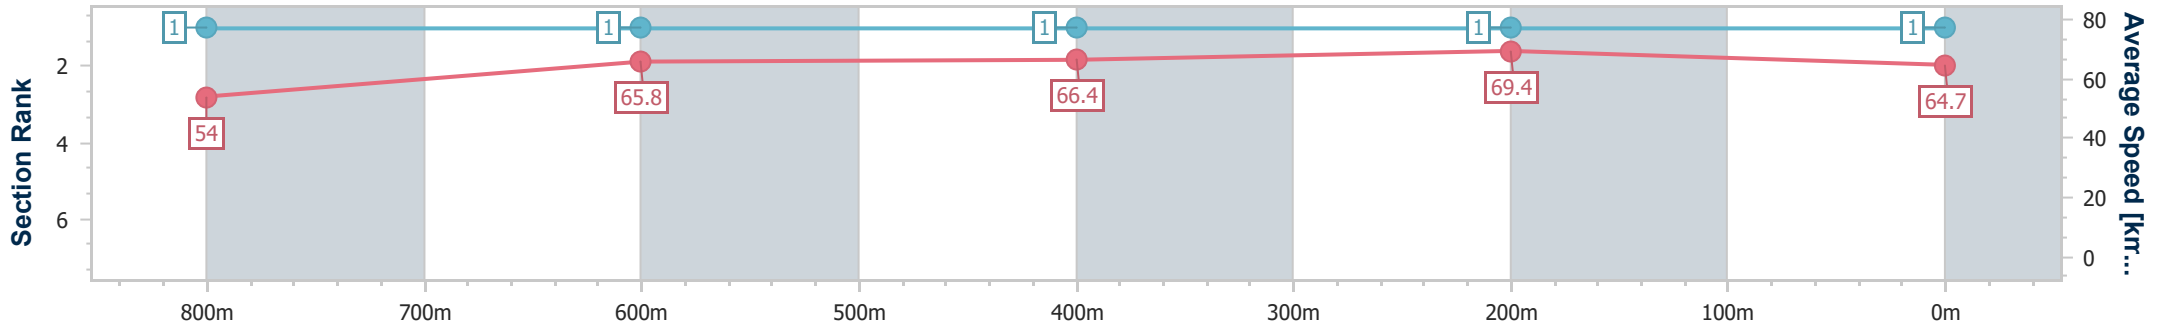

Horse/Jockey Name	Hold On Honey
Final Rank	1
Fastest Section Time (Section)	0:10.41 (400m)
Top Speed [km/h] (Section)	69.7 (400m)
Race State	Finished

Eagle Farm QLD Professional
Race 3: OPERA QLD REGIONAL TOUR AT EF OPEN Handicap -
Weights Raised 1KG - 1000m
02 March 2024 - 13:23
Track Rating: Good 4, Weather: Fine, Rail Position: +7m Entire

BRISBANE
RACING CLUB

Section	Overall	800m	600m	400m	200m
Section Times	0:56.77 [1] (0:13.50)	0:43.27 [1] (0:11.00)	0:32.27 [1] (0:10.74)	0:21.53 [1] (0:10.41)	0:11.12 [1] (0:11.12)
Average Speed [km/h]	54.0	65.8	66.4	69.4	64.7
Top Speed [km/h]	64.8	67.2	68.2	69.7	67.6
Avg. Dist. to Rail [m]	6.0	1.1	1.2	0.7	0.3
Avg. Stride Freq. [Hz]	2.5	2.4	2.4	2.6	2.5
Avg. Stride Length [m]	6.0	7.5	7.6	7.5	7.2

- [ ] Ranking at each section and finish
- -.-.- No data available at this section
- NA No data available