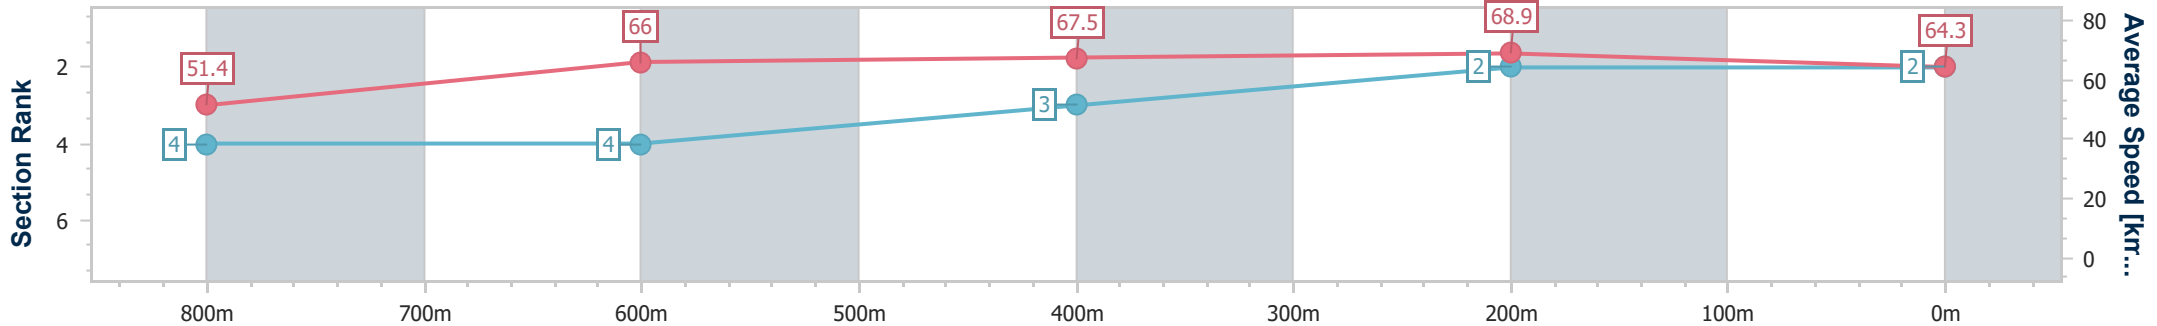

Horse/Jockey Name	Mishani Sniper
Final Rank	2
Fastest Section Time (Section)	0:10.45 (400m)
Top Speed [km/h] (Section)	69.6 (400m)
Race State	Finished

Eagle Farm QLD Professional
Race 3: OPERA QLD REGIONAL TOUR AT EF OPEN Handicap -
Weights Raised 1KG - 1000m
02 March 2024 - 13:23
Track Rating: Good 4, Weather: Fine, Rail Position: +7m Entire

BRISBANE
RACING CLUB

Section	Overall	800m	600m	400m	200m
Section Times	0:57.08 [2] (0:14.08)	0:43.00 [4] (0:10.77)	0:32.23 [4] (0:10.55)	0:21.68 [3] (0:10.45)	0:11.23 [2] (0:11.23)
Average Speed [km/h]	51.4	66.0	67.5	68.9	64.3
Top Speed [km/h]	66.7	67.5	68.6	69.6	67.0
Avg. Dist. to Rail [m]	3.8	2.1	1.8	0.4	0.7
Avg. Stride Freq. [Hz]	2.3	2.4	2.5	2.5	2.5
Avg. Stride Length [m]	6.2	7.5	7.6	7.5	7.3

- [ ] Ranking at each section and finish
- -.-.- No data available at this section
- NA No data available