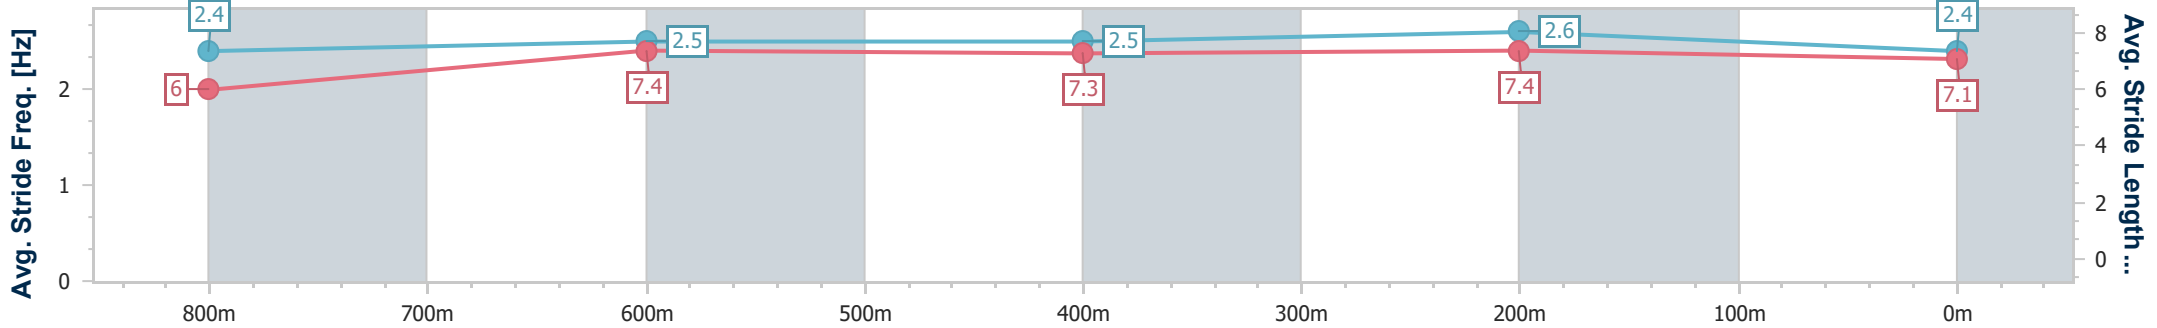

- [] Ranking at each section and finish
- .-.- No data available at this section
- NA No data available

Horse/Jockey Name	Celestial Sol
Final Rank	6
Fastest Section Time (Section)	0:10.60 (400m)
Top Speed [km/h] (Section)	69.1 (400m)
Race State	Finished

Section	Overall	800m	600m	400m	200m
Section Times	0:57.58 [6] (0:13.74)	0:43.84 [2] (0:10.81)	0:33.03 [2] (0:10.85)	0:22.18 [2] (0:10.60)	0:11.58 [4] (0:11.58)
Average Speed [km/h]	52.3	66.5	66.2	67.9	62.2
Top Speed [km/h]	67.8	67.1	68.4	69.1	66.1
Avg. Dist. to Rail [m]	1.3	0.6	0.4	1.1	1.6
Avg. Stride Freq. [Hz]	2.4	2.5	2.5	2.6	2.4
Avg. Stride Length [m]	6.0	7.4	7.3	7.4	7.1

- [] Ranking at each section and finish
- .-.- No data available at this section
- NA No data available