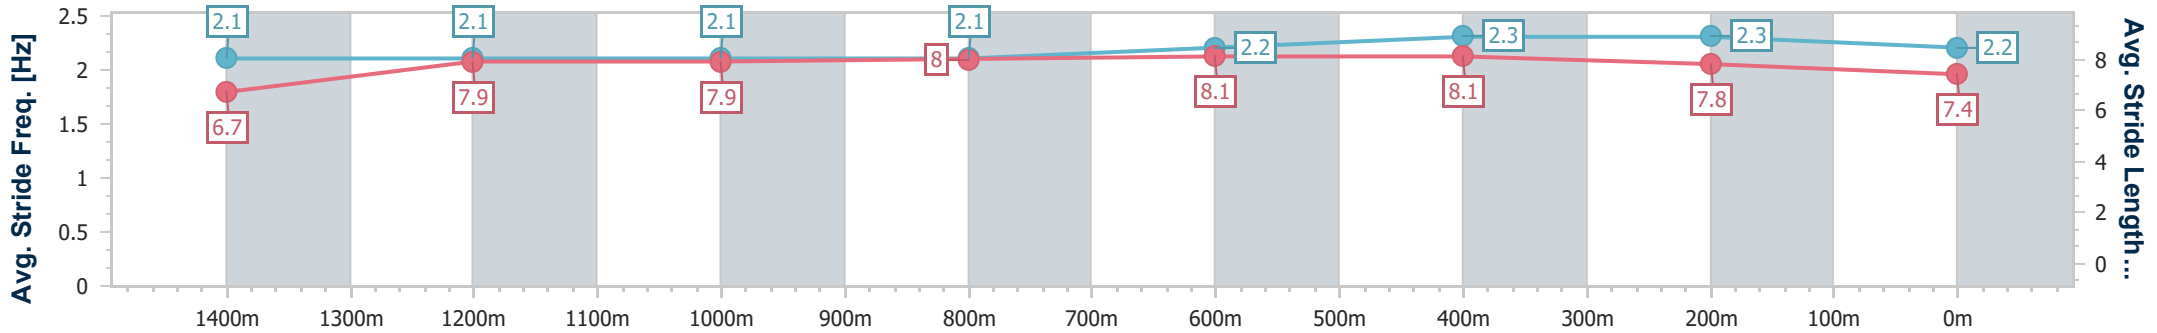

### Eagle Farm QLD Professional

Race 10: SKY RACING BENCHMARK 68 Handicap - 1600m

02 March 2024 - 17:49

Track Rating: Good 4, Weather: Fine, Rail Position: +7m Entire

BRISBANE RACING CLUB

Section	Overall	1400m	1200m	1000m	800m	600m	400m	200m
Section Times	1:36.59 [8] (0:14.47)	1:22.12 [8] (0:11.97)	1:10.15 [10] (0:12.00)	0:58.15 [10] (0:12.04)	0:46.11 [11] (0:11.54)	0:34.57 [10] (0:11.18)	0:23.39 [11] (0:11.07)	0:12.32 [8] (0:12.32)
Average Speed [km/h]	50.1	60.4	60.3	61.4	63.6	65.5	64.9	58.4
Top Speed [km/h]	60.6	61.7	62.0	62.2	66.2	66.7	66.3	62.5
Avg. Dist. to Rail [m]	13.3	7.9	6.3	4.8	4.0	3.4	7.3	7.9
Avg. Stride Freq. [Hz]	2.1	2.1	2.1	2.1	2.2	2.3	2.3	2.2
Avg. Stride Length [m]	6.7	7.9	7.9	8.0	8.1	8.1	7.8	7.4

- [ ] Ranking at each section and finish
- .-.- No data available at this section
- NA No data available

Horse/Jockey Name	Five Crowns
Final Rank	9
Fastest Section Time (Section)	0:11.23 (600m)
Top Speed [km/h] (Section)	65.6 (600m)
Race State	Finished