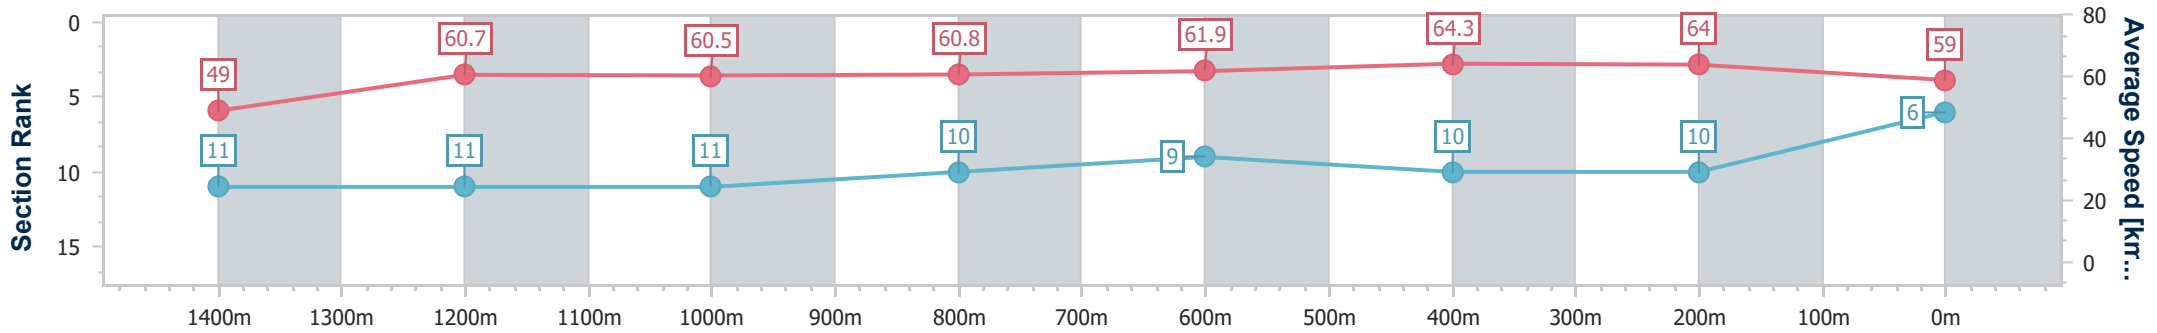

### Eagle Farm QLD Professional

Race 10: SKY RACING BENCHMARK 68 Handicap - 1600m

02 March 2024 - 17:49

Track Rating: Good 4, Weather: Fine, Rail Position: +7m Entire

BRISBANE RACING CLUB

Section	Overall	1400m	1200m	1000m	800m	600m	400m	200m
Section Times	1:36.56 [6] (0:14.77)	1:21.79 [11] (0:11.85)	1:09.94 [11] (0:11.95)	0:57.99 [11] (0:11.85)	0:46.14 [10] (0:11.58)	0:34.56 [9] (0:11.10)	0:23.46 [10] (0:11.27)	0:12.19 [10] (0:12.19)
Average Speed [km/h]	49.0	60.7	60.5	60.8	61.9	64.3	64.0	59.0
Top Speed [km/h]	61.6	62.2	61.7	62.5	64.3	66.1	66.0	62.4
Avg. Dist. to Rail [m]	7.2	1.5	1.4	0.6	0.6	1.7	1.4	0.7
Avg. Stride Freq. [Hz]	2.1	2.3	2.2	2.2	2.3	2.4	2.4	2.3
Avg. Stride Length [m]	6.6	7.4	7.5	7.6	7.6	7.4	7.4	7.1