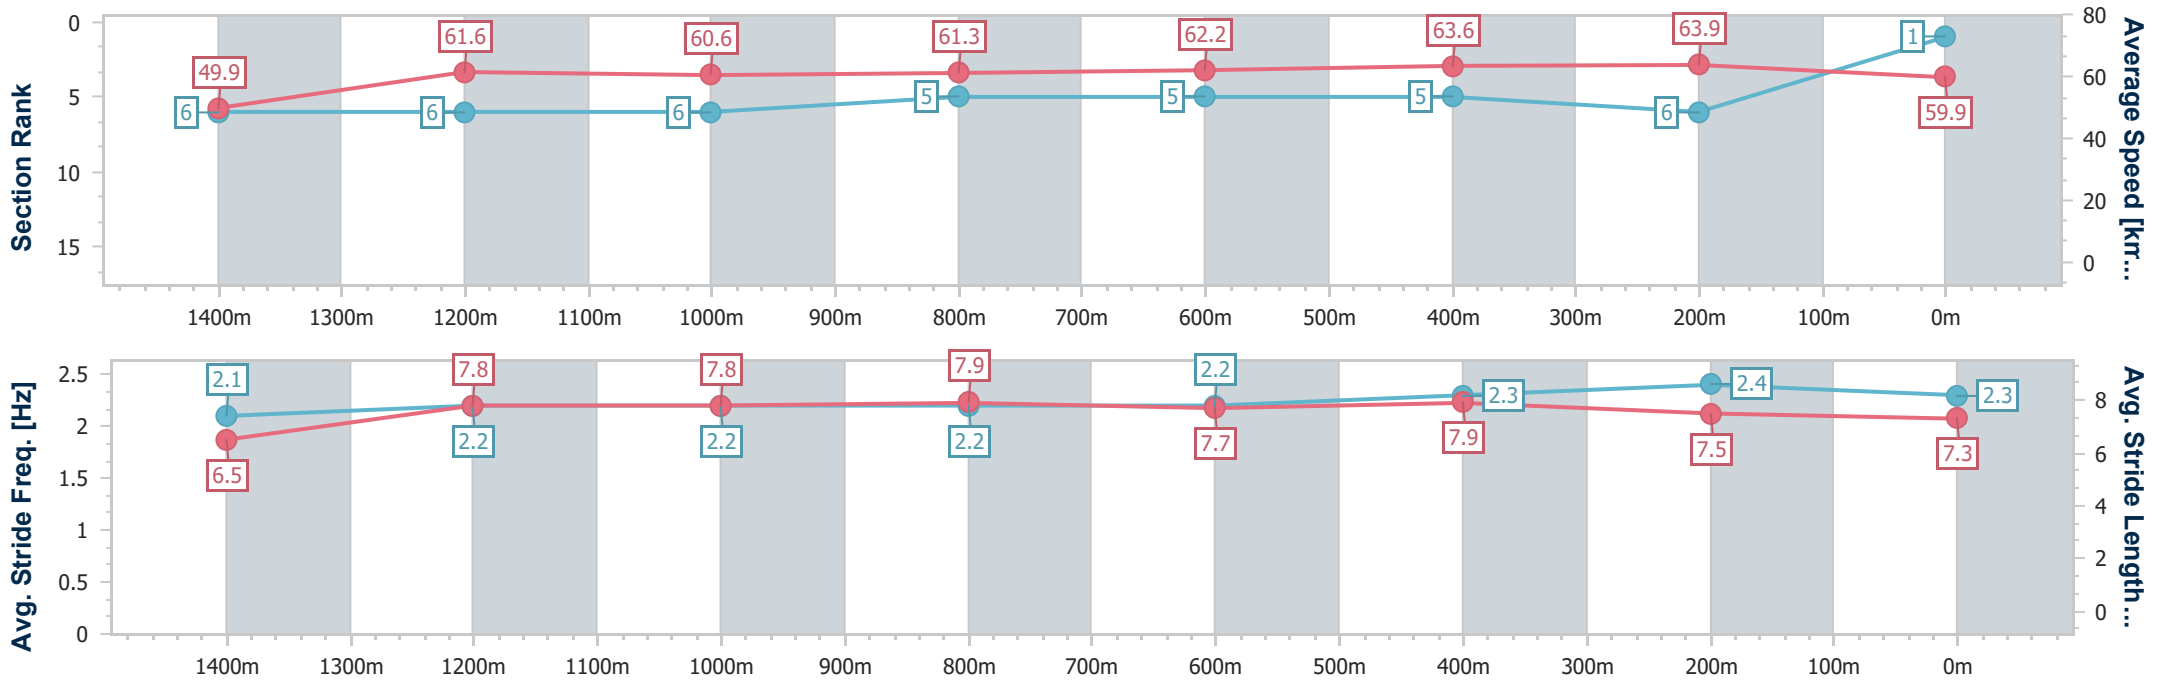

### Eagle Farm QLD Professional

Race 10: SKY RACING BENCHMARK 68 Handicap - 1600m

02 March 2024 - 17:49

Track Rating: Good 4, Weather: Fine, Rail Position: +7m Entire

BRISBANE RACING CLUB

Section	Overall	1400m	1200m	1000m	800m	600m	400m	200m
Section Times	1:36.15 [1] (0:14.44)	1:21.71 [6] (0:11.69)	1:10.02 [6] (0:11.95)	0:58.07 [6] (0:11.88)	0:46.19 [5] (0:11.52)	0:34.67 [5] (0:11.34)	0:23.33 [5] (0:11.29)	0:12.04 [6] (0:12.04)
Average Speed [km/h]	49.9	61.6	60.6	61.3	62.2	63.6	63.9	59.9
Top Speed [km/h]	62.1	62.5	61.6	62.4	64.1	64.5	65.8	62.4
Avg. Dist. to Rail [m]	2.6	1.3	2.8	1.6	0.5	0.7	4.4	4.2
Avg. Stride Freq. [Hz]	2.1	2.2	2.2	2.2	2.2	2.3	2.4	2.3
Avg. Stride Length [m]	6.5	7.8	7.8	7.9	7.7	7.9	7.5	7.3

- [ ] Ranking at each section and finish
- .-.- No data available at this section
- NA No data available

Horse/Jockey Name	Seneschal
Final Rank	2
Fastest Section Time (Section)	0:11.03 (400m)
Top Speed [km/h] (Section)	67.8 (400m)
Race State	Finished