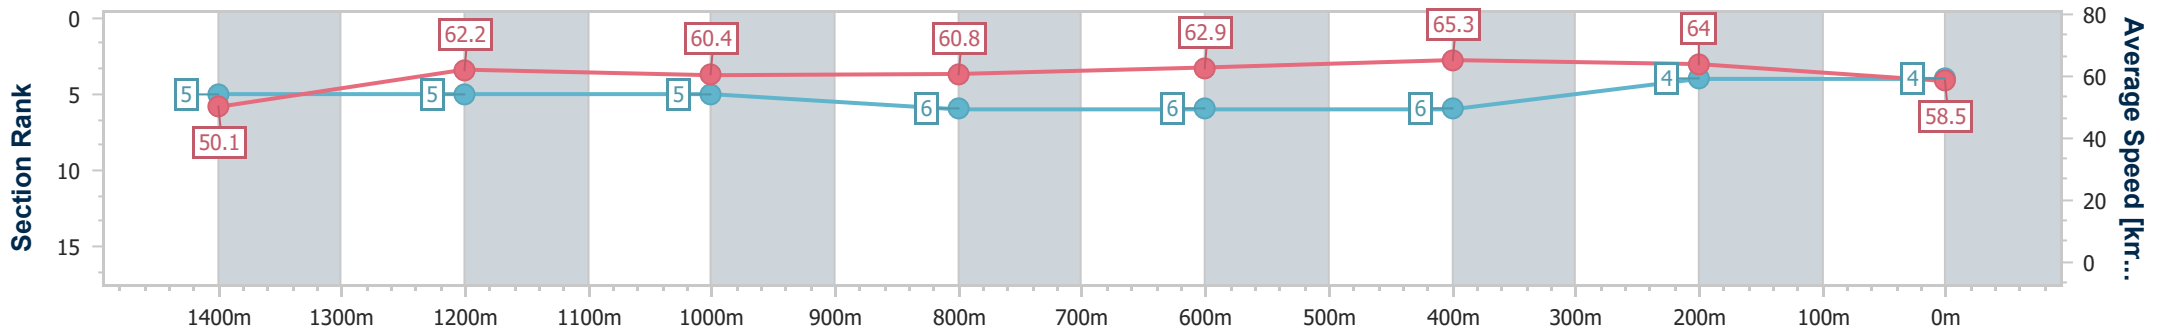

### Eagle Farm QLD Professional

Race 10: SKY RACING BENCHMARK 68 Handicap - 1600m

02 March 2024 - 17:49

Track Rating: Good 4, Weather: Fine, Rail Position: +7m Entire

BRISBANE RACING CLUB

Section	Overall	1400m	1200m	1000m	800m	600m	400m	200m
Section Times	1:36.38 [4] (0:14.42)	1:21.96 [5] (0:11.58)	1:10.38 [5] (0:11.96)	0:58.42 [5] (0:12.03)	0:46.39 [6] (0:11.62)	0:34.77 [6] (0:11.21)	0:23.56 [6] (0:11.26)	0:12.30 [4] (0:12.30)
Average Speed [km/h]	50.1	62.2	60.4	60.8	62.9	65.3	64.0	58.5
Top Speed [km/h]	62.3	64.0	61.0	61.3	66.1	65.9	67.0	60.9
Avg. Dist. to Rail [m]	5.6	3.6	3.5	2.8	3.6	3.4	4.7	4.2
Avg. Stride Freq. [Hz]	2.3	2.4	2.3	2.3	2.3	2.4	2.4	2.3
Avg. Stride Length [m]	6.1	7.3	7.3	7.4	7.5	7.6	7.5	7.1