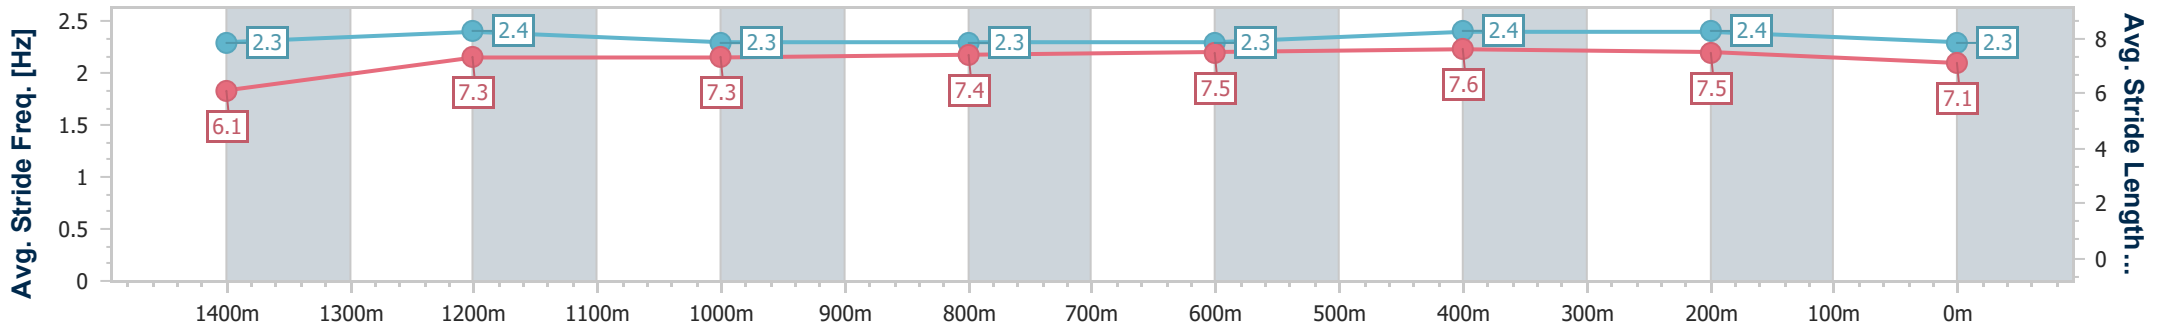

### Eagle Farm QLD Professional

Race 10: SKY RACING BENCHMARK 68 Handicap - 1600m

02 March 2024 - 17:49

Track Rating: Good 4, Weather: Fine, Rail Position: +7m Entire

BRISBANE RACING CLUB

Section	Overall	1400m	1200m	1000m	800m	600m	400m	200m
Section Times	1:36.38 [4] (0:14.42)	1:21.96 [5] (0:11.58)	1:10.38 [5] (0:11.96)	0:58.42 [5] (0:12.03)	0:46.39 [6] (0:11.62)	0:34.77 [6] (0:11.21)	0:23.56 [6] (0:11.26)	0:12.30 [4] (0:12.30)
Average Speed [km/h]	50.1	62.2	60.4	60.8	62.9	65.3	64.0	58.5
Top Speed [km/h]	62.3	64.0	61.0	61.3	66.1	65.9	67.0	60.9
Avg. Dist. to Rail [m]	5.6	3.6	3.5	2.8	3.6	3.4	4.7	4.2
Avg. Stride Freq. [Hz]	2.3	2.4	2.3	2.3	2.3	2.4	2.4	2.3
Avg. Stride Length [m]	6.1	7.3	7.3	7.4	7.5	7.6	7.5	7.1