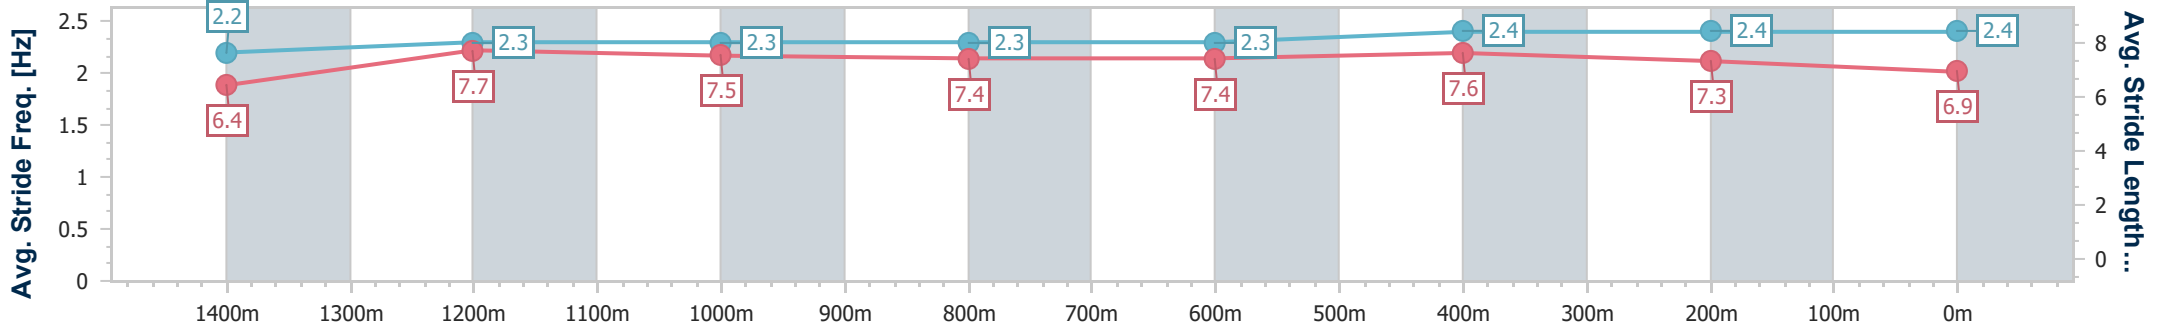

### Eagle Farm QLD Professional

Race 10: SKY RACING BENCHMARK 68 Handicap - 1600m

02 March 2024 - 17:49

Track Rating: Good 4, Weather: Fine, Rail Position: +7m Entire

BRISBANE RACING CLUB

Section	Overall	1400m	1200m	1000m	800m	600m	400m	200m
Section Times	1:36.23 [3] (0:14.09)	1:22.14 [3] (0:11.49)	1:10.65 [2] (0:11.87)	0:58.78 [2] (0:12.06)	0:46.72 [3] (0:11.77)	0:34.95 [3] (0:11.26)	0:23.69 [1] (0:11.48)	0:12.21 [2] (0:12.21)
Average Speed [km/h]	51.2	62.8	61.0	60.1	61.3	63.8	62.7	59.0
Top Speed [km/h]	64.6	64.4	62.3	61.4	62.3	66.0	65.8	61.3
Avg. Dist. to Rail [m]	6.7	2.2	2.7	1.4	0.4	0.9	0.4	0.7
Avg. Stride Freq. [Hz]	2.2	2.3	2.3	2.3	2.3	2.4	2.4	2.4
Avg. Stride Length [m]	6.4	7.7	7.5	7.4	7.4	7.6	7.3	6.9