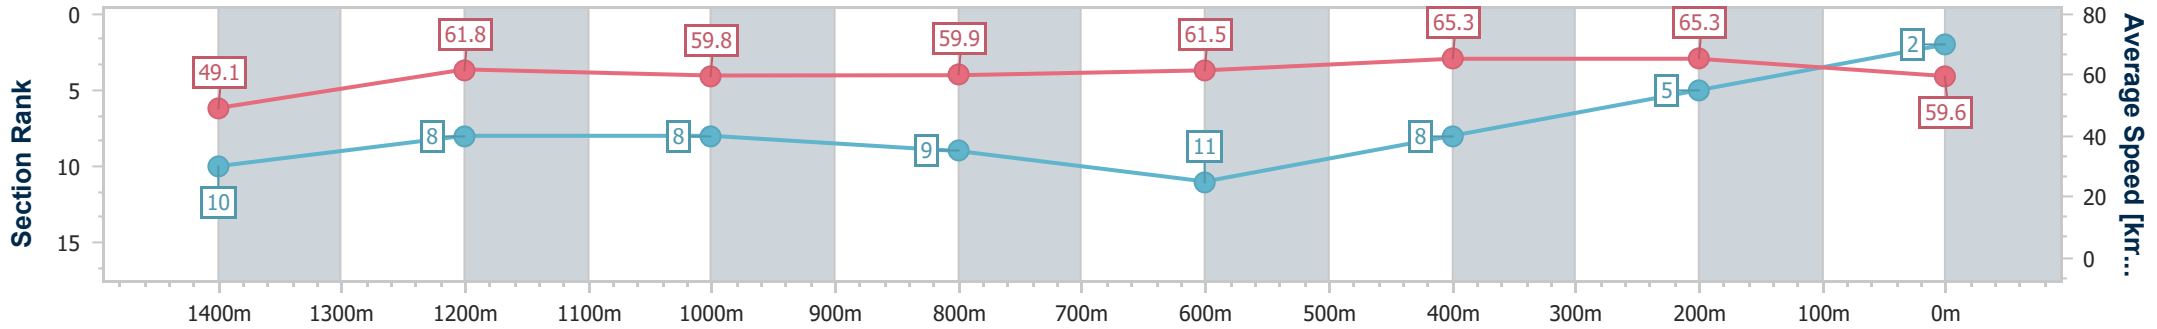

### Eagle Farm QLD Professional

Race 10: SKY RACING BENCHMARK 68 Handicap - 1600m

02 March 2024 - 17:49

Track Rating: Good 4, Weather: Fine, Rail Position: +7m Entire

BRISBANE RACING CLUB

Section	Overall	1400m	1200m	1000m	800m	600m	400m	200m
Section Times	1:36.17 [2] (0:14.69)	1:21.48 [10] (0:11.66)	1:09.82 [8] (0:11.97)	0:57.85 [8] (0:11.92)	0:45.93 [9] (0:11.79)	0:34.14 [11] (0:11.04)	0:23.10 [8] (0:11.03)	0:12.07 [5] (0:12.07)
Average Speed [km/h]	49.1	61.8	59.8	59.9	61.5	65.3	65.3	59.6
Top Speed [km/h]	62.6	63.6	61.0	61.9	65.1	67.3	67.8	61.5
Avg. Dist. to Rail [m]	3.4	0.6	0.9	1.8	1.1	1.0	0.8	1.2
Avg. Stride Freq. [Hz]	2.3	2.3	2.3	2.3	2.3	2.4	2.4	2.3
Avg. Stride Length [m]	6.0	7.4	7.4	7.4	7.5	7.7	7.5	7.2