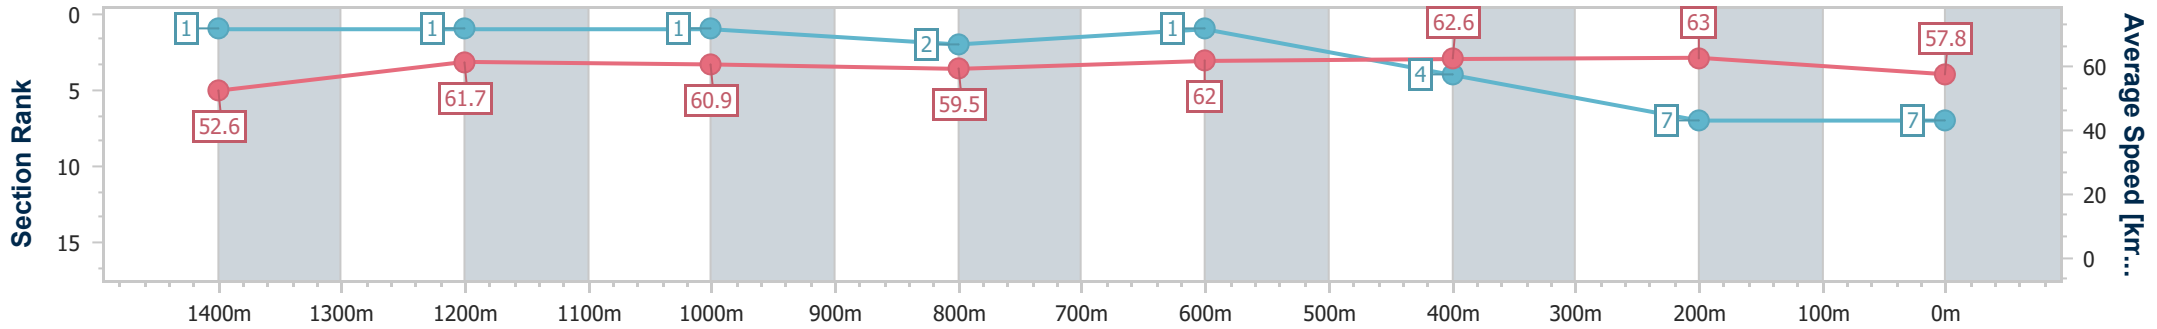

### Eagle Farm QLD Professional

Race 10: SKY RACING BENCHMARK 68 Handicap - 1600m

02 March 2024 - 17:49

Track Rating: Good 4, Weather: Fine, Rail Position: +7m Entire

BRISBANE RACING CLUB

Section	Overall	1400m	1200m	1000m	800m	600m	400m	200m
Section Times	1:36.57 [7] (0:13.71)	1:22.86 [1] (0:11.65)	1:11.21 [1] (0:11.85)	0:59.36 [1] (0:12.14)	0:47.22 [2] (0:11.78)	0:35.44 [1] (0:11.57)	0:23.87 [4] (0:11.44)	0:12.43 [7] (0:12.43)
Average Speed [km/h]	52.6	61.7	60.9	59.5	62.0	62.6	63.0	57.8
Top Speed [km/h]	62.2	62.6	61.9	60.3	62.8	64.7	64.7	60.6
Avg. Dist. to Rail [m]	3.2	1.4	0.2	1.3	2.5	1.7	2.1	3.5
Avg. Stride Freq. [Hz]	2.2	2.3	2.3	2.3	2.3	2.3	2.4	2.3
Avg. Stride Length [m]	6.6	7.4	7.4	7.3	7.5	7.4	7.3	7.0