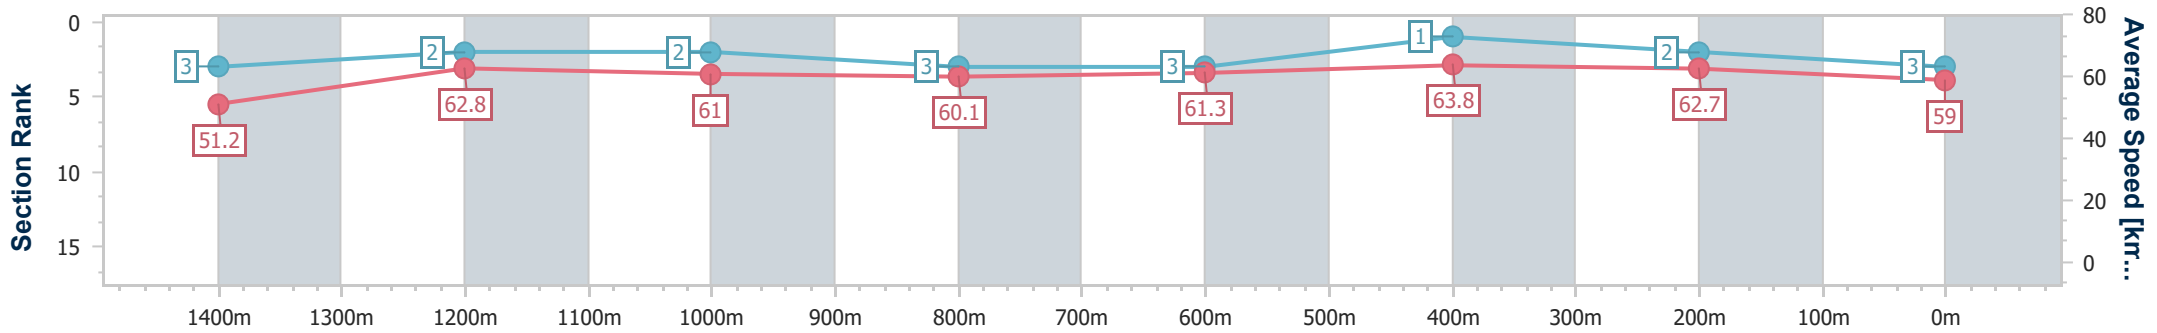

### Eagle Farm QLD Professional

Race 10: SKY RACING BENCHMARK 68 Handicap - 1600m

02 March 2024 - 17:49

Track Rating: Good 4, Weather: Fine, Rail Position: +7m Entire

BRISBANE RACING CLUB

Section	Overall	1400m	1200m	1000m	800m	600m	400m	200m
Section Times	1:36.23 [3] (0:14.09)	1:22.14 [3] (0:11.49)	1:10.65 [2] (0:11.87)	0:58.78 [2] (0:12.06)	0:46.72 [3] (0:11.77)	0:34.95 [3] (0:11.26)	0:23.69 [1] (0:11.48)	0:12.21 [2] (0:12.21)
Average Speed [km/h]	51.2	62.8	61.0	60.1	61.3	63.8	62.7	59.0
Top Speed [km/h]	64.6	64.4	62.3	61.4	62.3	66.0	65.8	61.3
Avg. Dist. to Rail [m]	6.7	2.2	2.7	1.4	0.4	0.9	0.4	0.7
Avg. Stride Freq. [Hz]	2.2	2.3	2.3	2.3	2.3	2.4	2.4	2.4
Avg. Stride Length [m]	6.4	7.7	7.5	7.4	7.4	7.6	7.3	6.9