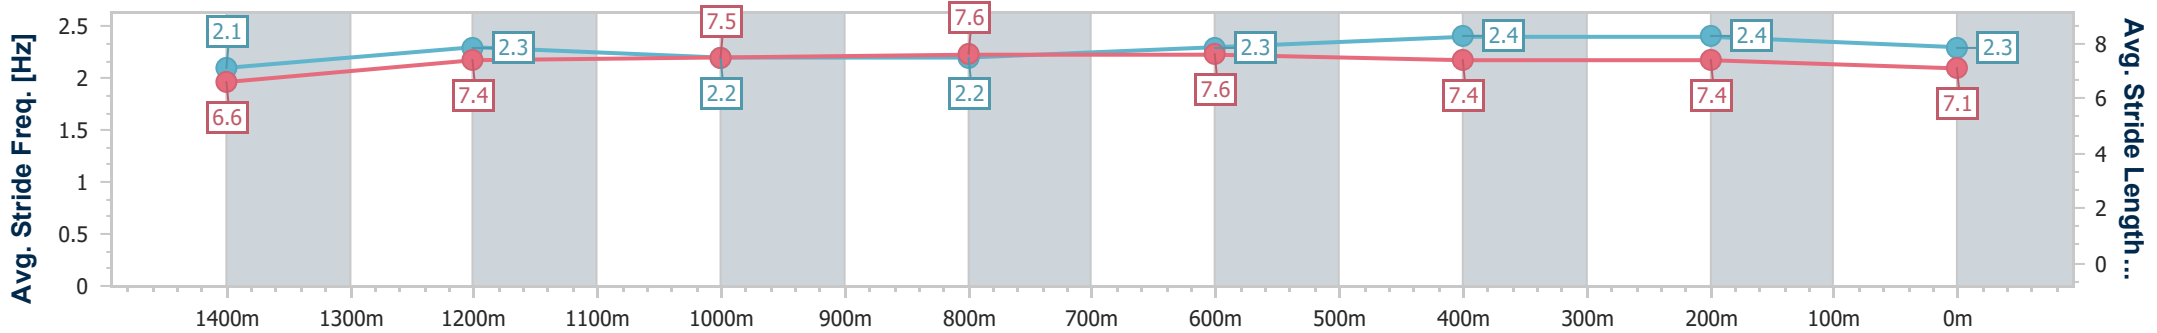

- [ ] Ranking at each section and finish
- .-.- No data available at this section
- NA No data available

Horse/Jockey Name	Aldeenaary
Final Rank	6
Fastest Section Time (Section)	0:11.10 (600m)
Top Speed [km/h] (Section)	66.1 (600m)
Race State	Finished

### Eagle Farm QLD Professional

Race 10: SKY RACING BENCHMARK 68 Handicap - 1600m

02 March 2024 - 17:49

Track Rating: Good 4, Weather: Fine, Rail Position: +7m Entire

BRISBANE RACING CLUB

Section	Overall	1400m	1200m	1000m	800m	600m	400m	200m
Section Times	1:36.56 [6] (0:14.77)	1:21.79 [11] (0:11.85)	1:09.94 [11] (0:11.95)	0:57.99 [11] (0:11.85)	0:46.14 [10] (0:11.58)	0:34.56 [9] (0:11.10)	0:23.46 [10] (0:11.27)	0:12.19 [10] (0:12.19)
Average Speed [km/h]	49.0	60.7	60.5	60.8	61.9	64.3	64.0	59.0
Top Speed [km/h]	61.6	62.2	61.7	62.5	64.3	66.1	66.0	62.4
Avg. Dist. to Rail [m]	7.2	1.5	1.4	0.6	0.6	1.7	1.4	0.7
Avg. Stride Freq. [Hz]	2.1	2.3	2.2	2.2	2.3	2.4	2.4	2.3
Avg. Stride Length [m]	6.6	7.4	7.5	7.6	7.6	7.4	7.4	7.1

- [ ] Ranking at each section and finish
- .-.- No data available at this section
- NA No data available

Horse/Jockey Name	Kinetic
Final Rank	7
Fastest Section Time (Section)	0:11.44 (400m)
Top Speed [km/h] (Section)	64.7 (600m)
Race State	Finished