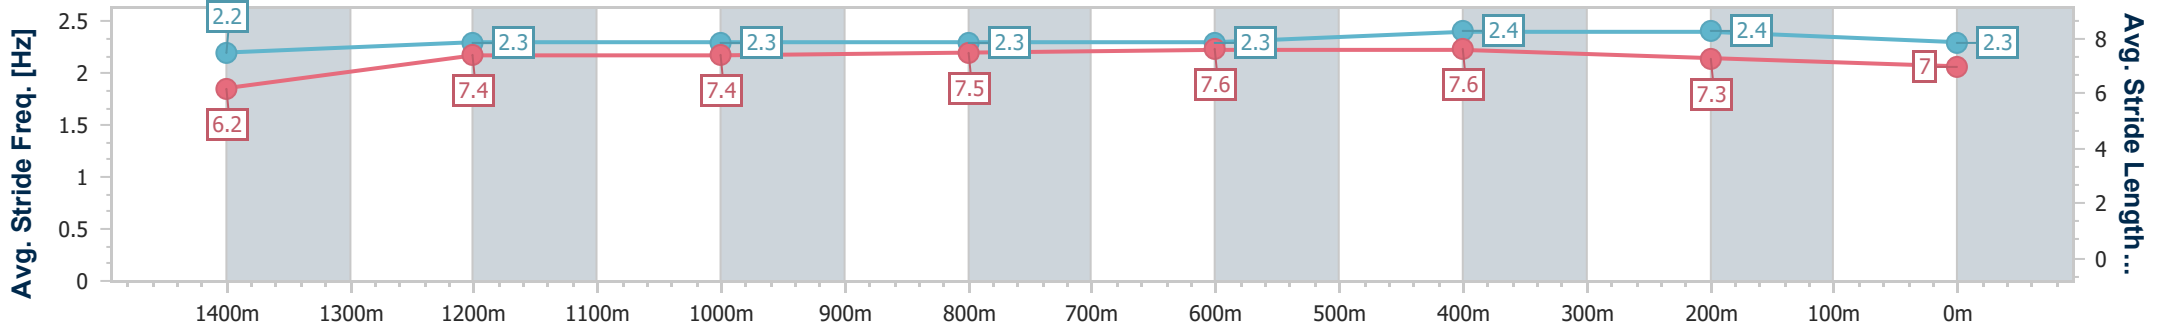

- [ ] Ranking at each section and finish
- .-.- No data available at this section
- NA No data available

Horse/Jockey Name	Nippa's Nightcap
Final Rank	11
Fastest Section Time (Section)	0:11.34 (600m)
Top Speed [km/h] (Section)	66.0 (600m)
Race State	Finished

### Eagle Farm QLD Professional

Race 10: SKY RACING BENCHMARK 68 Handicap - 1600m

02 March 2024 - 17:49

Track Rating: Good 4, Weather: Fine, Rail Position: +7m Entire

BRISBANE RACING CLUB

Section	Overall	1400m	1200m	1000m	800m	600m	400m	200m
Section Times	1:36.94 [11] (0:14.50)	1:22.44 [9] (0:11.92)	1:10.52 [9] (0:11.93)	0:58.59 [9] (0:11.84)	0:46.75 [7] (0:11.54)	0:35.21 [7] (0:11.34)	0:23.87 [9] (0:11.49)	0:12.38 [11] (0:12.38)
Average Speed [km/h]	49.8	60.7	60.6	61.8	63.2	64.8	62.7	58.3
Top Speed [km/h]	61.3	62.1	61.4	62.7	64.9	66.0	65.3	60.7
Avg. Dist. to Rail [m]	4.2	3.8	5.2	3.3	3.2	4.3	7.4	7.3
Avg. Stride Freq. [Hz]	2.2	2.3	2.3	2.3	2.3	2.4	2.4	2.3
Avg. Stride Length [m]	6.2	7.4	7.4	7.5	7.6	7.6	7.3	7.0

- [ ] Ranking at each section and finish
- .-.- No data available at this section
- NA No data available