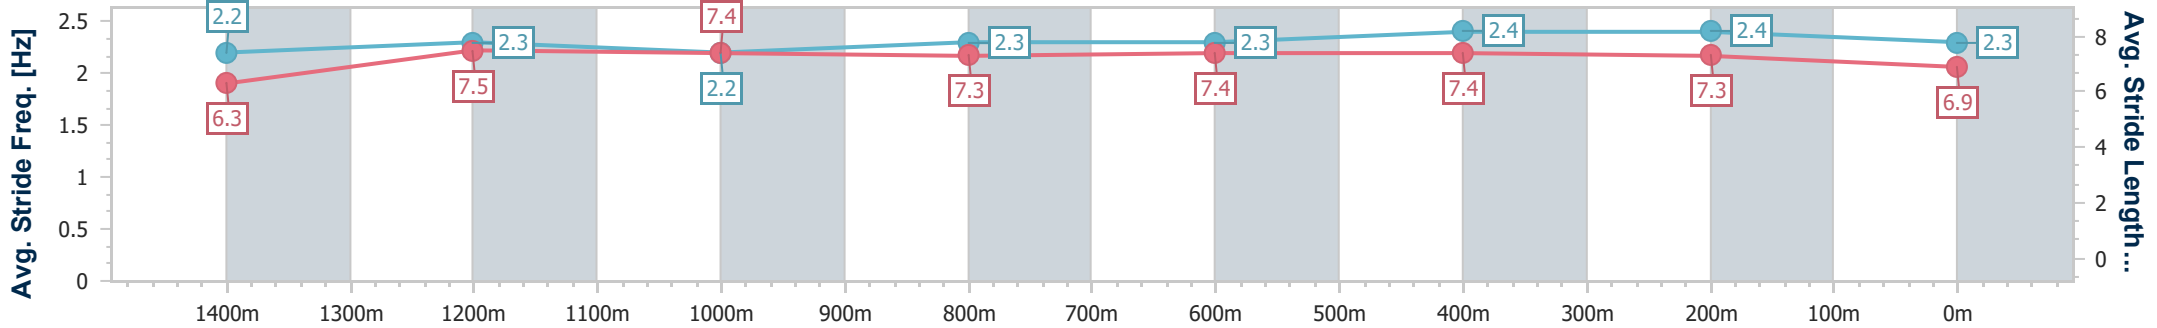

- [ ] Ranking at each section and finish
- .-.- No data available at this section
- NA No data available

Horse/Jockey Name	All's Fair
Final Rank	10
Fastest Section Time (Section)	0:11.37 (400m)
Top Speed [km/h] (Section)	65.7 (600m)
Race State	Finished

### Eagle Farm QLD Professional

Race 10: SKY RACING BENCHMARK 68 Handicap - 1600m

02 March 2024 - 17:49

Track Rating: Good 4, Weather: Fine, Rail Position: +7m Entire

BRISBANE RACING CLUB

Section	Overall	1400m	1200m	1000m	800m	600m	400m	200m
Section Times	1:36.68 [10] (0:14.04)	1:22.64 [2] (0:11.68)	1:10.96 [3] (0:11.74)	0:59.22 [3] (0:11.70)	0:47.52 [1] (0:11.98)	0:35.54 [2] (0:11.55)	0:23.99 [3] (0:11.37)	0:12.62 [3] (0:12.62)
Average Speed [km/h]	51.5	61.7	61.3	61.6	61.3	63.8	63.5	57.0
Top Speed [km/h]	63.4	63.1	62.3	63.0	64.1	65.7	65.6	61.6
Avg. Dist. to Rail [m]	1.4	0.8	1.8	1.2	5.0	4.5	3.9	3.0
Avg. Stride Freq. [Hz]	2.2	2.3	2.2	2.3	2.3	2.4	2.4	2.3
Avg. Stride Length [m]	6.3	7.5	7.4	7.3	7.4	7.4	7.3	6.9

- [ ] Ranking at each section and finish
- .-.- No data available at this section
- NA No data available

Horse/Jockey Name	Nippa's Nightcap
Final Rank	11
Fastest Section Time (Section)	0:11.34 (600m)
Top Speed [km/h] (Section)	66.0 (600m)
Race State	Finished