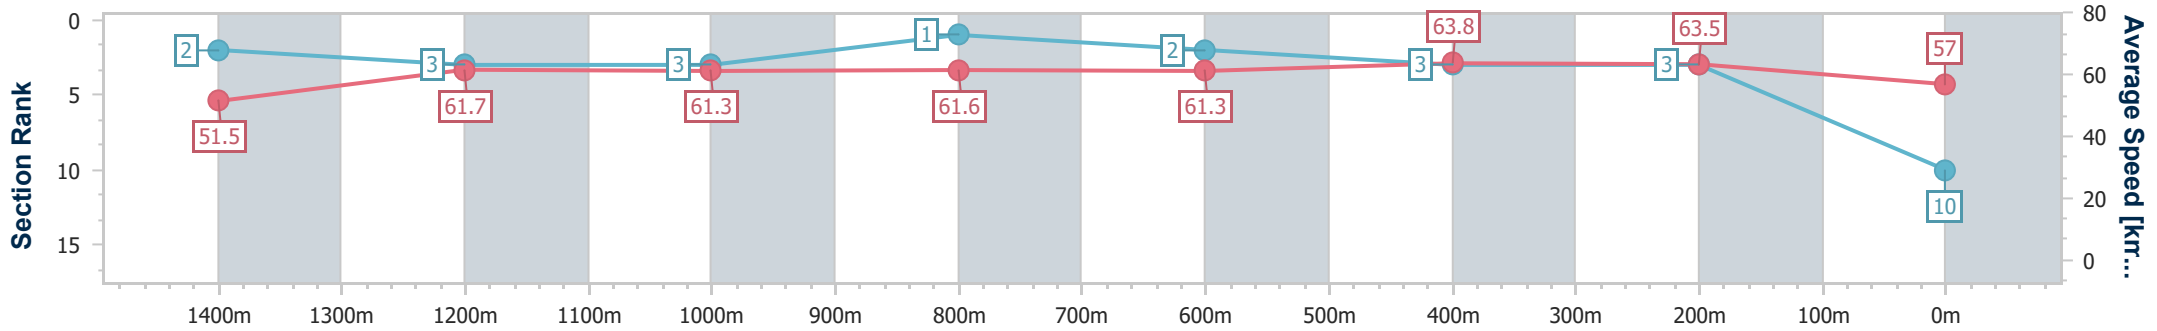

- [ ] Ranking at each section and finish
- .-.- No data available at this section
- NA No data available

Horse/Jockey Name	All's Fair
Final Rank	10
Fastest Section Time (Section)	0:11.37 (400m)
Top Speed [km/h] (Section)	65.7 (600m)
Race State	Finished

### Eagle Farm QLD Professional

Race 10: SKY RACING BENCHMARK 68 Handicap - 1600m

02 March 2024 - 17:49

Track Rating: Good 4, Weather: Fine, Rail Position: +7m Entire

BRISBANE RACING CLUB

Section	Overall	1400m	1200m	1000m	800m	600m	400m	200m
Section Times	1:36.68 [10] (0:14.04)	1:22.64 [2] (0:11.68)	1:10.96 [3] (0:11.74)	0:59.22 [3] (0:11.70)	0:47.52 [1] (0:11.98)	0:35.54 [2] (0:11.55)	0:23.99 [3] (0:11.37)	0:12.62 [3] (0:12.62)
Average Speed [km/h]	51.5	61.7	61.3	61.6	61.3	63.8	63.5	57.0
Top Speed [km/h]	63.4	63.1	62.3	63.0	64.1	65.7	65.6	61.6
Avg. Dist. to Rail [m]	1.4	0.8	1.8	1.2	5.0	4.5	3.9	3.0
Avg. Stride Freq. [Hz]	2.2	2.3	2.2	2.3	2.3	2.4	2.4	2.3
Avg. Stride Length [m]	6.3	7.5	7.4	7.3	7.4	7.4	7.3	6.9

- [ ] Ranking at each section and finish
- .-.- No data available at this section
- NA No data available

Horse/Jockey Name	Nippa's Nightcap
Final Rank	11
Fastest Section Time (Section)	0:11.34 (600m)
Top Speed [km/h] (Section)	66.0 (600m)
Race State	Finished