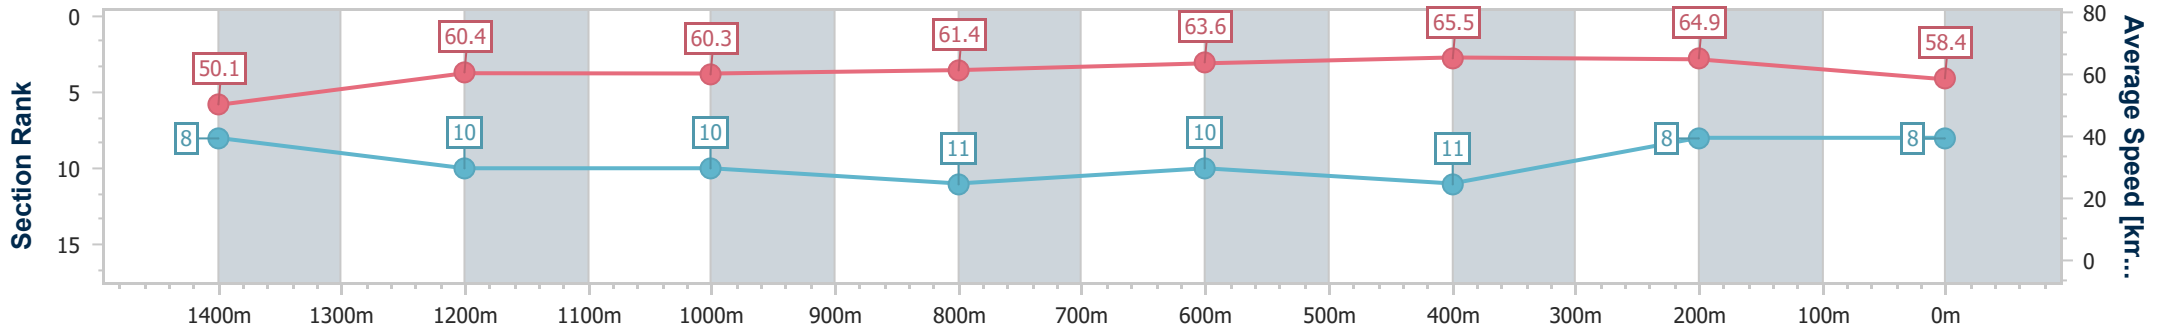

### Eagle Farm QLD Professional

Race 10: SKY RACING BENCHMARK 68 Handicap - 1600m

02 March 2024 - 17:49

Track Rating: Good 4, Weather: Fine, Rail Position: +7m Entire

BRISBANE RACING CLUB

Section	Overall	1400m	1200m	1000m	800m	600m	400m	200m
Section Times	1:36.59 [8] (0:14.47)	1:22.12 [8] (0:11.97)	1:10.15 [10] (0:12.00)	0:58.15 [10] (0:12.04)	0:46.11 [11] (0:11.54)	0:34.57 [10] (0:11.18)	0:23.39 [11] (0:11.07)	0:12.32 [8] (0:12.32)
Average Speed [km/h]	50.1	60.4	60.3	61.4	63.6	65.5	64.9	58.4
Top Speed [km/h]	60.6	61.7	62.0	62.2	66.2	66.7	66.3	62.5
Avg. Dist. to Rail [m]	13.3	7.9	6.3	4.8	4.0	3.4	7.3	7.9
Avg. Stride Freq. [Hz]	2.1	2.1	2.1	2.1	2.2	2.3	2.3	2.2
Avg. Stride Length [m]	6.7	7.9	7.9	8.0	8.1	8.1	7.8	7.4

- [ ] Ranking at each section and finish
- .-.- No data available at this section
- NA No data available

Horse/Jockey Name	Five Crowns
Final Rank	9
Fastest Section Time (Section)	0:11.23 (600m)
Top Speed [km/h] (Section)	65.6 (600m)
Race State	Finished