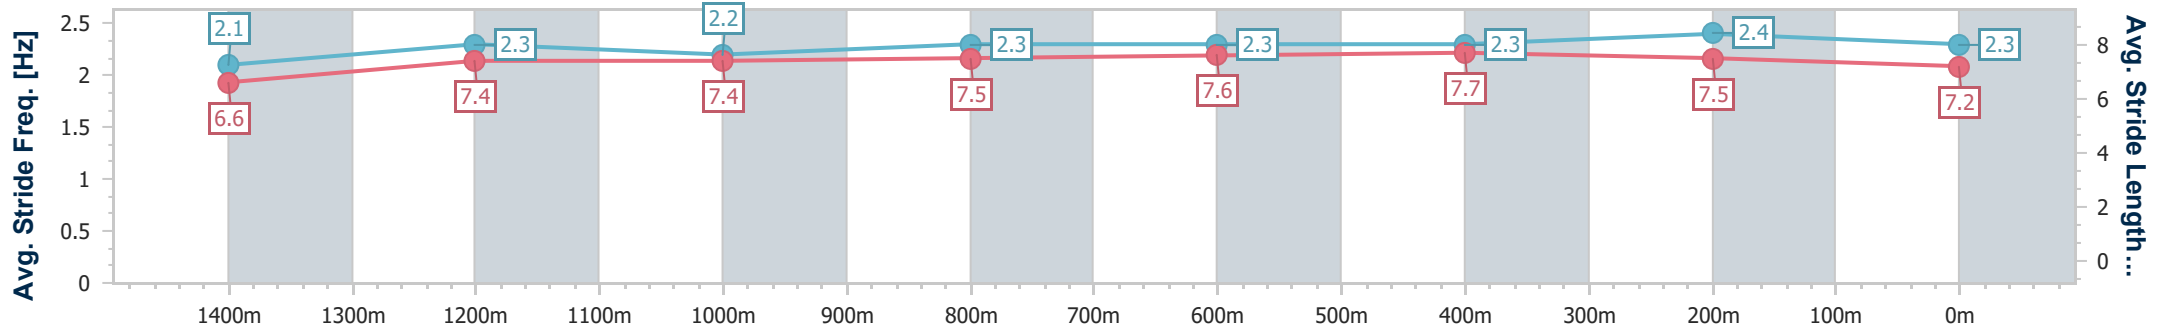

- [ ] Ranking at each section and finish
- .-.- No data available at this section
- NA No data available

Horse/Jockey Name	Five Crowns
Final Rank	9
Fastest Section Time (Section)	0:11.23 (600m)
Top Speed [km/h] (Section)	65.6 (600m)
Race State	Finished

### Eagle Farm QLD Professional

Race 10: SKY RACING BENCHMARK 68 Handicap - 1600m

02 March 2024 - 17:49

Track Rating: Good 4, Weather: Fine, Rail Position: +7m Entire

BRISBANE RACING CLUB

Section	Overall	1400m	1200m	1000m	800m	600m	400m	200m
Section Times	1:36.62 [9] (0:14.45)	1:22.17 [7] (0:11.70)	1:10.47 [7] (0:12.07)	0:58.40 [7] (0:11.99)	0:46.41 [8] (0:11.61)	0:34.80 [8] (0:11.23)	0:23.57 [7] (0:11.29)	0:12.28 [9] (0:12.28)
Average Speed [km/h]	50.0	61.5	60.0	61.0	62.5	64.5	63.8	58.5
Top Speed [km/h]	62.5	62.7	60.7	62.1	64.8	65.6	65.2	62.5
Avg. Dist. to Rail [m]	3.1	2.5	3.4	3.1	2.0	1.1	3.9	5.2
Avg. Stride Freq. [Hz]	2.1	2.3	2.2	2.3	2.3	2.3	2.4	2.3
Avg. Stride Length [m]	6.6	7.4	7.4	7.5	7.6	7.7	7.5	7.2

- [ ] Ranking at each section and finish
- .-.- No data available at this section
- NA No data available

Horse/Jockey Name	All's Fair
Final Rank	10
Fastest Section Time (Section)	0:11.37 (400m)
Top Speed [km/h] (Section)	65.7 (600m)
Race State	Finished