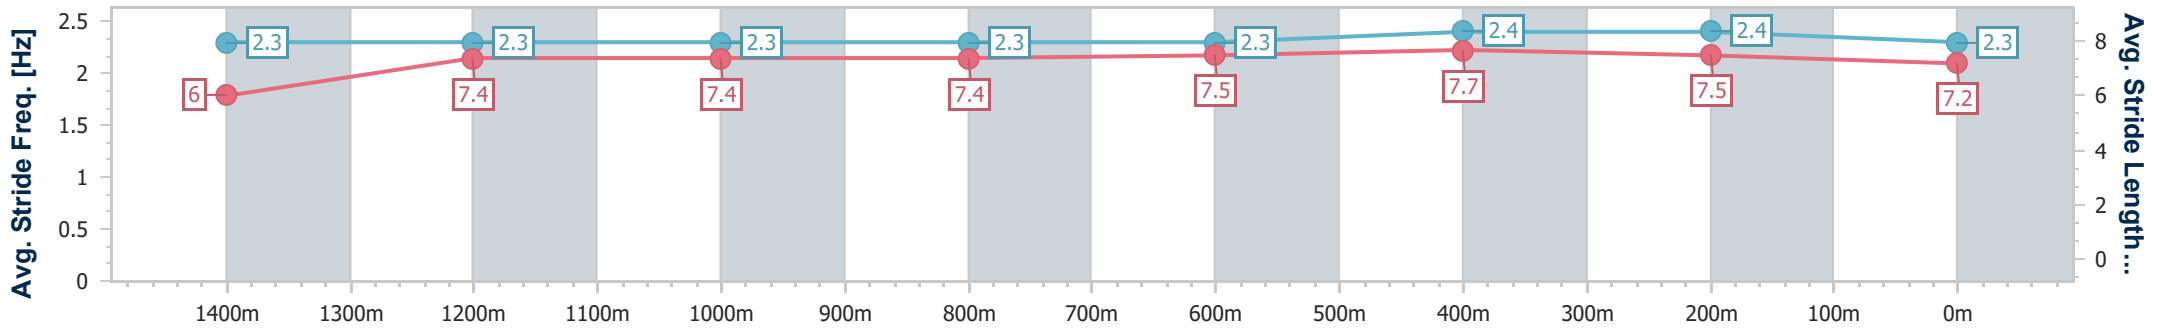

### Eagle Farm QLD Professional

Race 10: SKY RACING BENCHMARK 68 Handicap - 1600m

02 March 2024 - 17:49

Track Rating: Good 4, Weather: Fine, Rail Position: +7m Entire

BRISBANE RACING CLUB

Section	Overall	1400m	1200m	1000m	800m	600m	400m	200m
Section Times	1:36.17 [2] (0:14.69)	1:21.48 [10] (0:11.66)	1:09.82 [8] (0:11.97)	0:57.85 [8] (0:11.92)	0:45.93 [9] (0:11.79)	0:34.14 [11] (0:11.04)	0:23.10 [8] (0:11.03)	0:12.07 [5] (0:12.07)
Average Speed [km/h]	49.1	61.8	59.8	59.9	61.5	65.3	65.3	59.6
Top Speed [km/h]	62.6	63.6	61.0	61.9	65.1	67.3	67.8	61.5
Avg. Dist. to Rail [m]	3.4	0.6	0.9	1.8	1.1	1.0	0.8	1.2
Avg. Stride Freq. [Hz]	2.3	2.3	2.3	2.3	2.3	2.4	2.4	2.3
Avg. Stride Length [m]	6.0	7.4	7.4	7.4	7.5	7.7	7.5	7.2