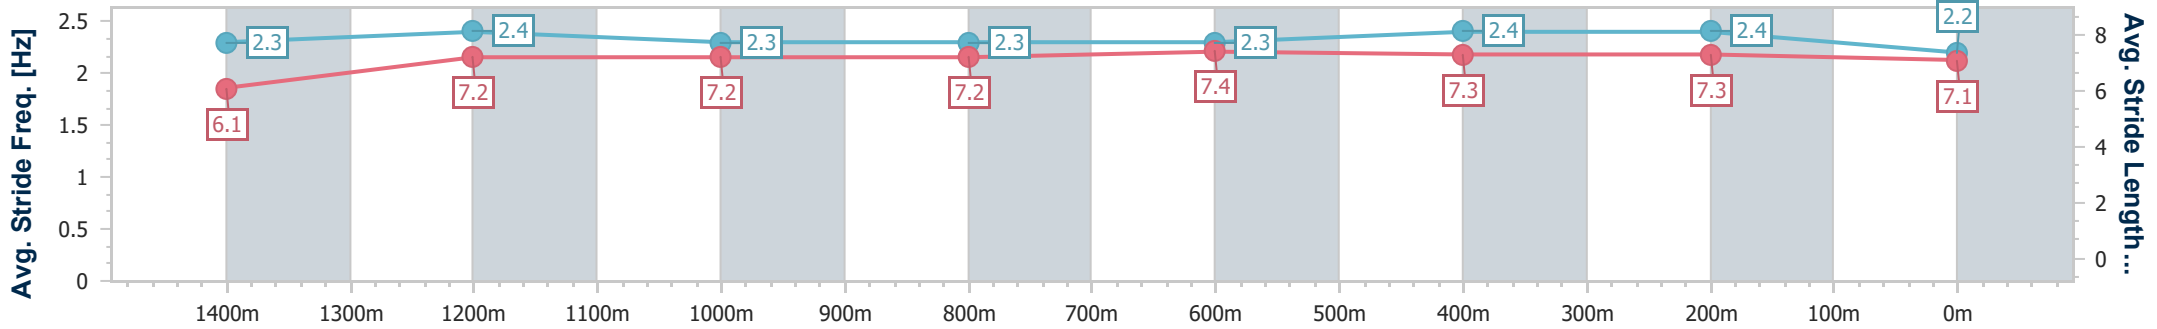

### Eagle Farm QLD Professional

Race 10: SKY RACING BENCHMARK 68 Handicap - 1600m

02 March 2024 - 17:49

Track Rating: Good 4, Weather: Fine, Rail Position: +7m Entire

BRISBANE RACING CLUB

Section	Overall	1400m	1200m	1000m	800m	600m	400m	200m
Section Times	1:36.48 [5] (0:14.21)	1:22.27 [4] (0:11.67)	1:10.60 [4] (0:11.94)	0:58.66 [4] (0:12.00)	0:46.66 [4] (0:11.53)	0:35.13 [4] (0:11.26)	0:23.87 [2] (0:11.37)	0:12.50 [1] (0:12.50)
Average Speed [km/h]	50.9	61.6	60.5	60.4	62.7	63.8	63.2	57.6
Top Speed [km/h]	61.7	63.1	61.5	62.2	64.6	65.3	65.1	61.0
Avg. Dist. to Rail [m]	2.5	1.1	1.5	1.2	0.6	0.8	2.2	2.7
Avg. Stride Freq. [Hz]	2.3	2.4	2.3	2.3	2.3	2.4	2.4	2.2
Avg. Stride Length [m]	6.1	7.2	7.2	7.2	7.4	7.3	7.3	7.1

- [ ] Ranking at each section and finish
- .-.- No data available at this section
- NA No data available

Horse/Jockey Name	Aldeenaary
Final Rank	6
Fastest Section Time (Section)	0:11.10 (600m)
Top Speed [km/h] (Section)	66.1 (600m)
Race State	Finished