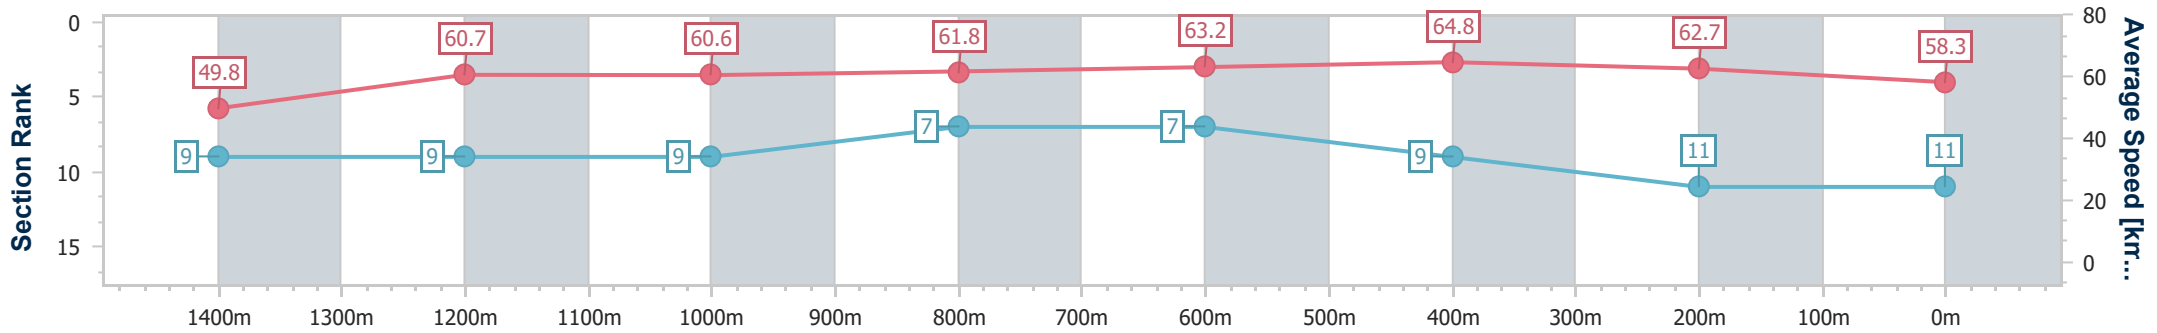

### Eagle Farm QLD Professional

Race 10: SKY RACING BENCHMARK 68 Handicap - 1600m

02 March 2024 - 17:49

Track Rating: Good 4, Weather: Fine, Rail Position: +7m Entire

BRISBANE RACING CLUB

Section	Overall	1400m	1200m	1000m	800m	600m	400m	200m
Section Times	1:36.94 [11] (0:14.50)	1:22.44 [9] (0:11.92)	1:10.52 [9] (0:11.93)	0:58.59 [9] (0:11.84)	0:46.75 [7] (0:11.54)	0:35.21 [7] (0:11.34)	0:23.87 [9] (0:11.49)	0:12.38 [11] (0:12.38)
Average Speed [km/h]	49.8	60.7	60.6	61.8	63.2	64.8	62.7	58.3
Top Speed [km/h]	61.3	62.1	61.4	62.7	64.9	66.0	65.3	60.7
Avg. Dist. to Rail [m]	4.2	3.8	5.2	3.3	3.2	4.3	7.4	7.3
Avg. Stride Freq. [Hz]	2.2	2.3	2.3	2.3	2.3	2.4	2.4	2.3
Avg. Stride Length [m]	6.2	7.4	7.4	7.5	7.6	7.6	7.3	7.0

- [ ] Ranking at each section and finish
- .-.- No data available at this section
- NA No data available