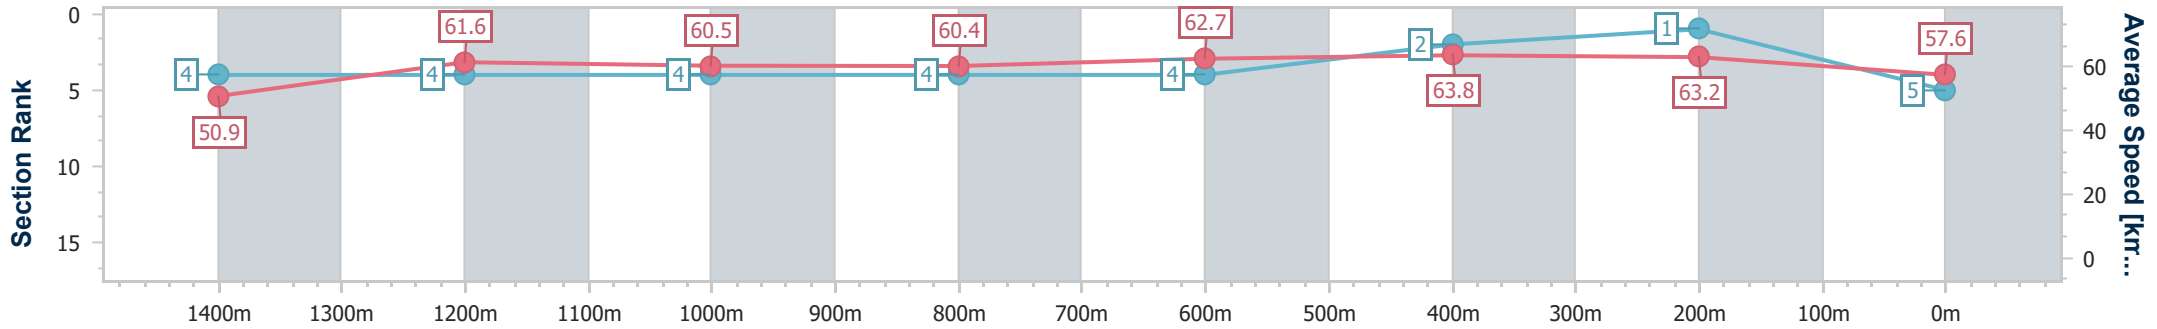

### Eagle Farm QLD Professional

Race 10: SKY RACING BENCHMARK 68 Handicap - 1600m

02 March 2024 - 17:49

Track Rating: Good 4, Weather: Fine, Rail Position: +7m Entire

BRISBANE RACING CLUB

Section	Overall	1400m	1200m	1000m	800m	600m	400m	200m
Section Times	1:36.48 [5] (0:14.21)	1:22.27 [4] (0:11.67)	1:10.60 [4] (0:11.94)	0:58.66 [4] (0:12.00)	0:46.66 [4] (0:11.53)	0:35.13 [4] (0:11.26)	0:23.87 [2] (0:11.37)	0:12.50 [1] (0:12.50)
Average Speed [km/h]	50.9	61.6	60.5	60.4	62.7	63.8	63.2	57.6
Top Speed [km/h]	61.7	63.1	61.5	62.2	64.6	65.3	65.1	61.0
Avg. Dist. to Rail [m]	2.5	1.1	1.5	1.2	0.6	0.8	2.2	2.7
Avg. Stride Freq. [Hz]	2.3	2.4	2.3	2.3	2.3	2.4	2.4	2.2
Avg. Stride Length [m]	6.1	7.2	7.2	7.2	7.4	7.3	7.3	7.1

- [ ] Ranking at each section and finish
- .-.- No data available at this section
- NA No data available

Horse/Jockey Name	Aldeenaary
Final Rank	6
Fastest Section Time (Section)	0:11.10 (600m)
Top Speed [km/h] (Section)	66.1 (600m)
Race State	Finished