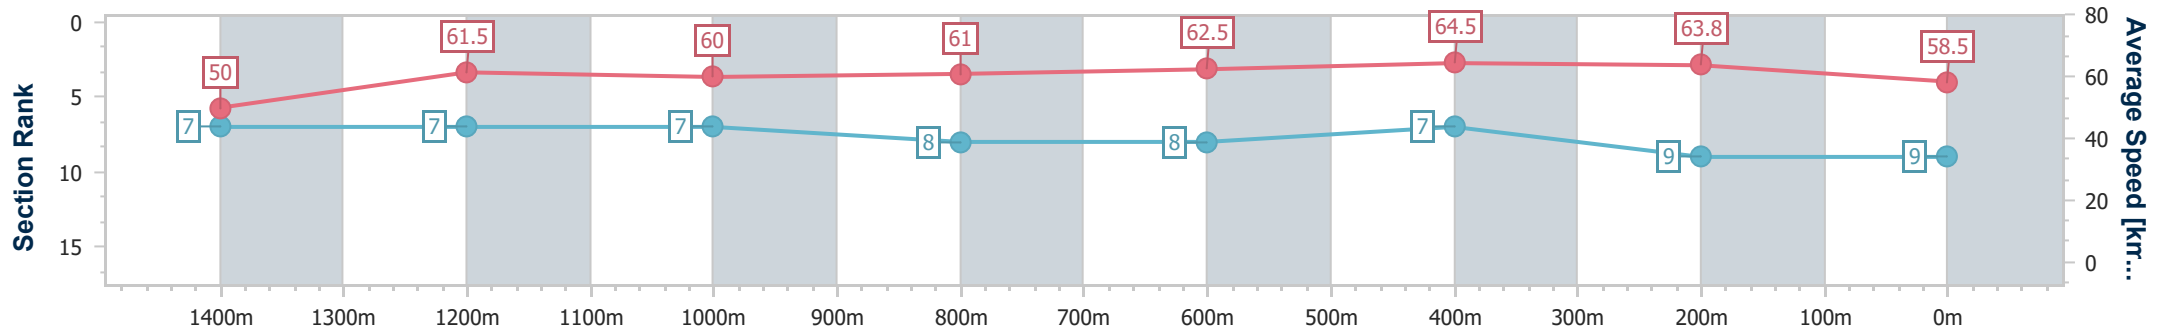

- [ ] Ranking at each section and finish
- .-.- No data available at this section
- NA No data available

Horse/Jockey Name	Five Crowns
Final Rank	9
Fastest Section Time (Section)	0:11.23 (600m)
Top Speed [km/h] (Section)	65.6 (600m)
Race State	Finished

### Eagle Farm QLD Professional

Race 10: SKY RACING BENCHMARK 68 Handicap - 1600m

02 March 2024 - 17:49

Track Rating: Good 4, Weather: Fine, Rail Position: +7m Entire

BRISBANE RACING CLUB

Section	Overall	1400m	1200m	1000m	800m	600m	400m	200m
Section Times	1:36.62 [9] (0:14.45)	1:22.17 [7] (0:11.70)	1:10.47 [7] (0:12.07)	0:58.40 [7] (0:11.99)	0:46.41 [8] (0:11.61)	0:34.80 [8] (0:11.23)	0:23.57 [7] (0:11.29)	0:12.28 [9] (0:12.28)
Average Speed [km/h]	50.0	61.5	60.0	61.0	62.5	64.5	63.8	58.5
Top Speed [km/h]	62.5	62.7	60.7	62.1	64.8	65.6	65.2	62.5
Avg. Dist. to Rail [m]	3.1	2.5	3.4	3.1	2.0	1.1	3.9	5.2
Avg. Stride Freq. [Hz]	2.1	2.3	2.2	2.3	2.3	2.3	2.4	2.3
Avg. Stride Length [m]	6.6	7.4	7.4	7.5	7.6	7.7	7.5	7.2

- [ ] Ranking at each section and finish
- .-.- No data available at this section
- NA No data available

Horse/Jockey Name	All's Fair
Final Rank	10
Fastest Section Time (Section)	0:11.37 (400m)
Top Speed [km/h] (Section)	65.7 (600m)
Race State	Finished