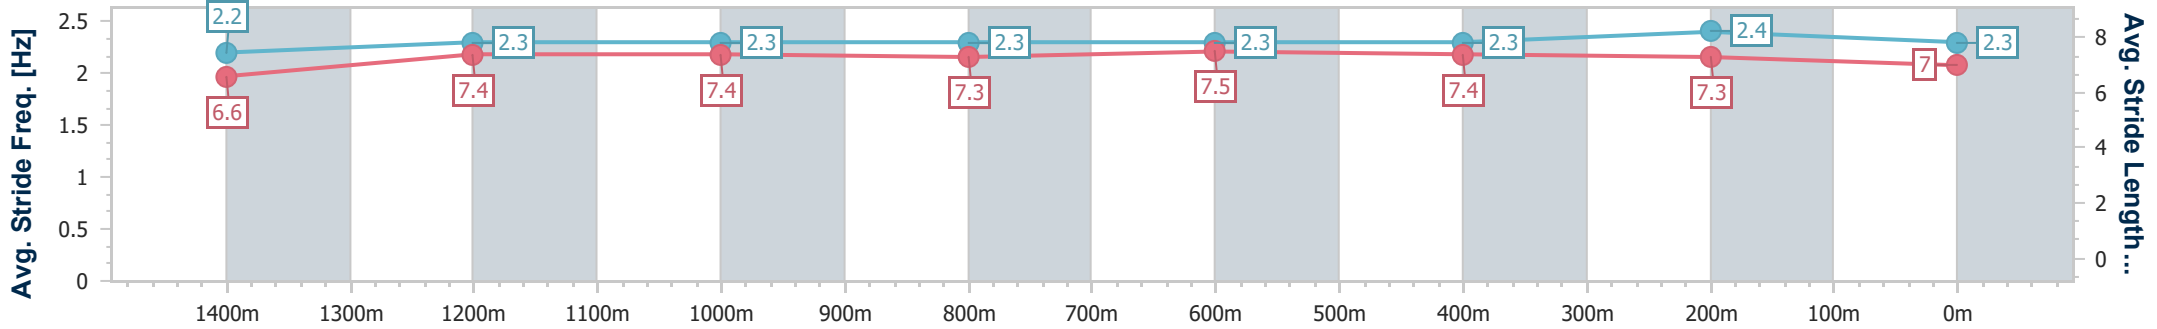

### Eagle Farm QLD Professional

Race 10: SKY RACING BENCHMARK 68 Handicap - 1600m

02 March 2024 - 17:49

Track Rating: Good 4, Weather: Fine, Rail Position: +7m Entire

BRISBANE RACING CLUB

Section	Overall	1400m	1200m	1000m	800m	600m	400m	200m
Section Times	1:36.57 [7] (0:13.71)	1:22.86 [1] (0:11.65)	1:11.21 [1] (0:11.85)	0:59.36 [1] (0:12.14)	0:47.22 [2] (0:11.78)	0:35.44 [1] (0:11.57)	0:23.87 [4] (0:11.44)	0:12.43 [7] (0:12.43)
Average Speed [km/h]	52.6	61.7	60.9	59.5	62.0	62.6	63.0	57.8
Top Speed [km/h]	62.2	62.6	61.9	60.3	62.8	64.7	64.7	60.6
Avg. Dist. to Rail [m]	3.2	1.4	0.2	1.3	2.5	1.7	2.1	3.5
Avg. Stride Freq. [Hz]	2.2	2.3	2.3	2.3	2.3	2.3	2.4	2.3
Avg. Stride Length [m]	6.6	7.4	7.4	7.3	7.5	7.4	7.3	7.0