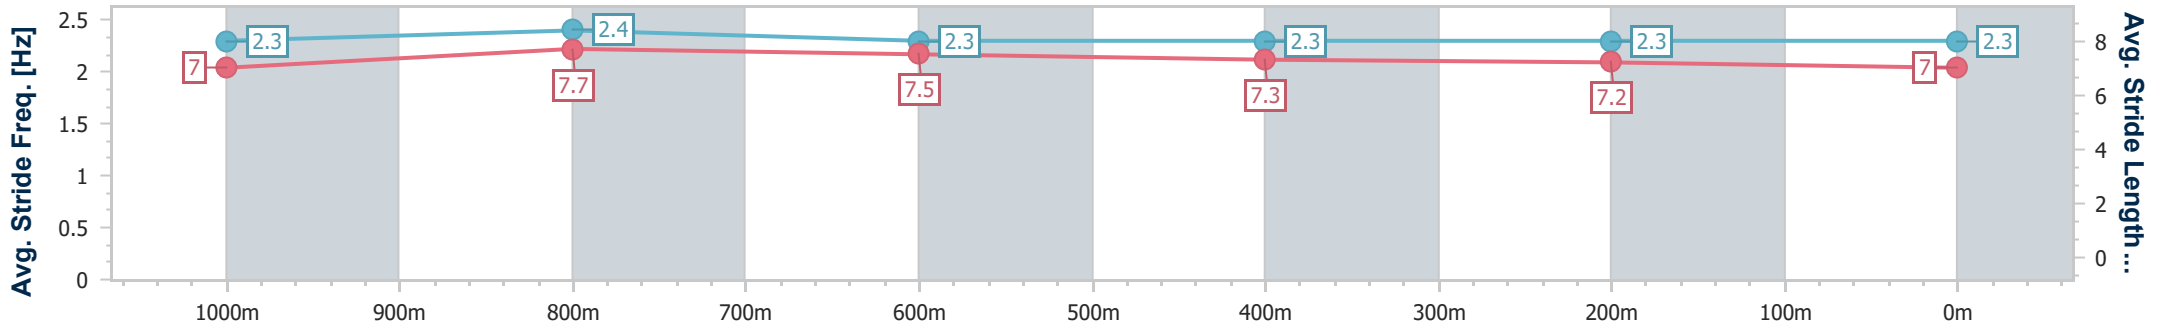

Ladbrokes Cannon Park QLD Professional

Race 2: BETTER PROMO Maiden Plate - 1250m

03 March 2024 - 12:45

Track Rating: Heavy 9, Weather: Fine, Rail Position: +2m 1000m-350m; Cutaway Applies True Remainder

Section	Overall	1000m	800m	600m	400m	200m
Section Times	1:17.08 [3] (0:17.46)	0:59.62 [5] (0:10.93)	0:48.69 [5] (0:11.50)	0:37.19 [5] (0:12.26)	0:24.93 [5] (0:12.29)	0:12.64 [5] (0:12.64)
Average Speed [km/h]	51.5	65.7	62.5	60.1	60.0	56.9
Top Speed [km/h]	66.5	66.6	66.7	62.4	60.6	58.9
Avg. Dist. to Rail [m]	1.6	0.9	0.7	3.1	9.6	8.0
Avg. Stride Freq. [Hz]	2.3	2.4	2.3	2.3	2.3	2.3
Avg. Stride Length [m]	7.0	7.7	7.5	7.3	7.2	7.0

- [ ] Ranking at each section and finish
- .-.- No data available at this section
- NA No data available

Horse/Jockey Name	Hitchedinmanhattan
Final Rank	4
Fastest Section Time (Section)	0:11.24 (1000m)
Top Speed [km/h] (Section)	68.1 (Overall)
Race State	Finished