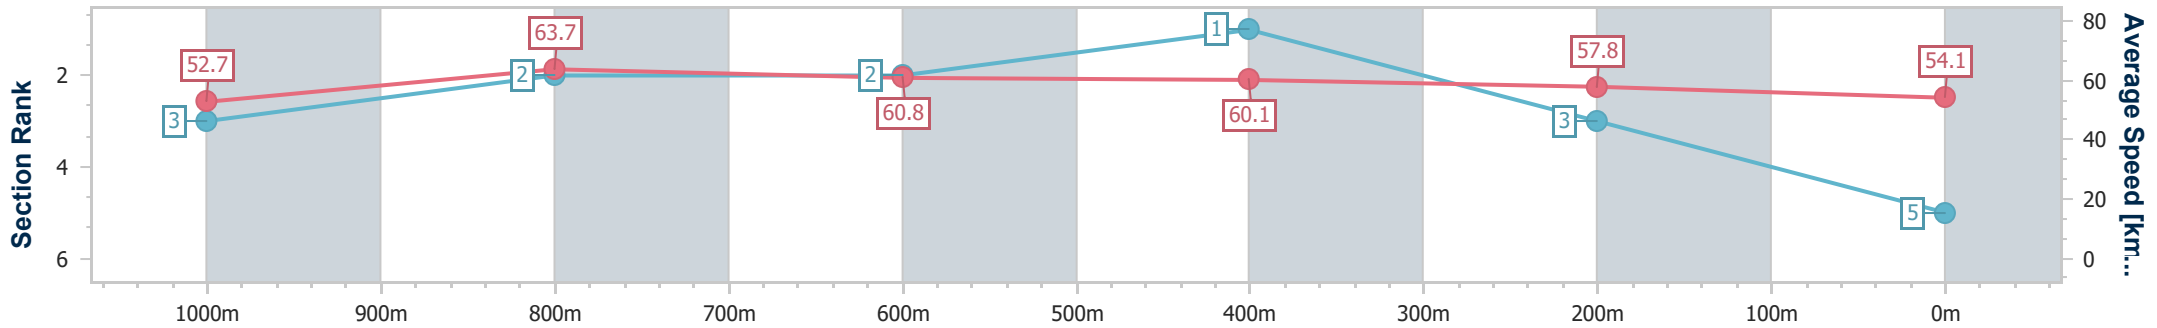

- [ ] Ranking at each section and finish
- :-:- No data available at this section
- NA No data available

Horse/Jockey Name	She's A Mission
Final Rank	5
Fastest Section Time (Section)	0:10.93 (1000m)
Top Speed [km/h] (Section)	69.1 (Overall)
Race State	Finished

Ladbrokes Cannon Park QLD Professional

Race 2: BETTER PROMO Maiden Plate - 1250m

03 March 2024 - 12:45

Track Rating: Heavy 9, Weather: Fine, Rail Position: +2m 1000m-350m; Cutaway Applies True Remainder

Section	Overall	1000m	800m	600m	400m	200m
Section Times	1:17.43 [5] (0:16.89)	1:00.54 [3] (0:10.93)	0:49.61 [2] (0:11.85)	0:37.76 [2] (0:11.98)	0:25.78 [1] (0:12.47)	0:13.31 [3] (0:13.31)
Average Speed [km/h]	52.7	63.7	60.8	60.1	57.8	54.1
Top Speed [km/h]	69.1	67.3	61.9	61.5	59.6	56.4
Avg. Dist. to Rail [m]	3.8	4.3	0.7	0.2	2.4	3.6
Avg. Stride Freq. [Hz]	2.5	2.5	2.4	2.4	2.4	2.3
Avg. Stride Length [m]	6.4	7.1	7.0	7.1	6.8	6.5

- [ ] Ranking at each section and finish
- .-.- No data available at this section
- NA No data available