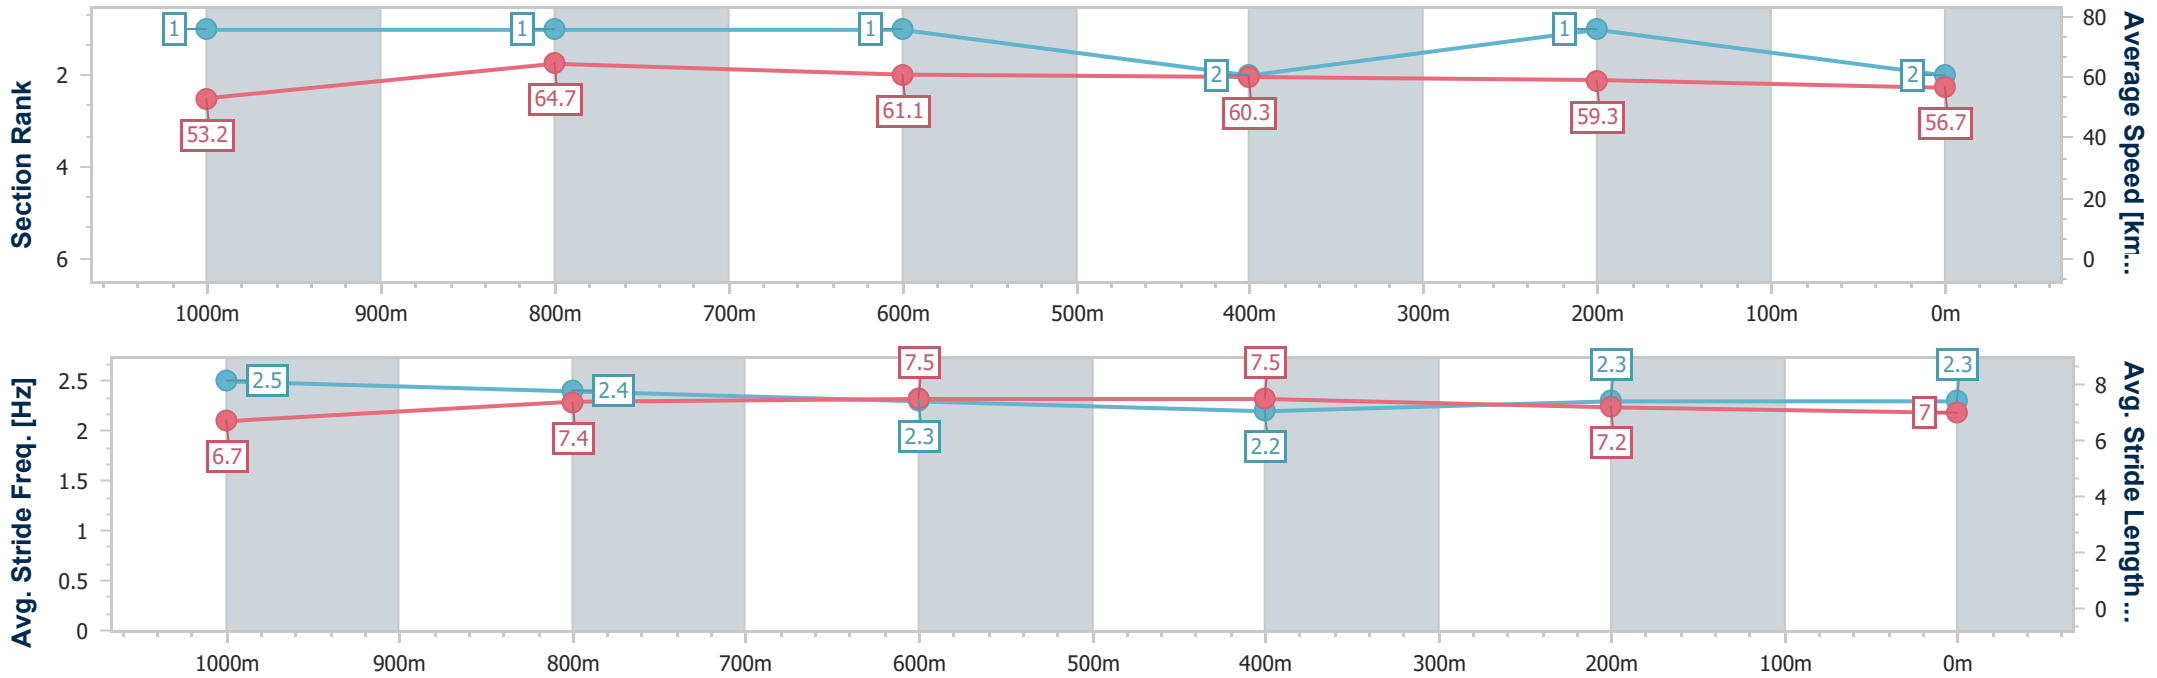

Ladbrokes Cannon Park QLD Professional

Race 2: BETTER PROMO Maiden Plate - 1250m

03 March 2024 - 12:45

Track Rating: Heavy 9, Weather: Fine, Rail Position: +2m 1000m-350m; Cutaway Applies True Remainder

Section	Overall	1000m	800m	600m	400m	200m
Section Times	1:16.75 [2] (0:16.74)	1:00.01 [1] (0:11.06)	0:48.95 [1] (0:11.78)	0:37.17 [1] (0:12.19)	0:24.98 [2] (0:12.25)	0:12.73 [1] (0:12.73)
Average Speed [km/h]	53.2	64.7	61.1	60.3	59.3	56.7
Top Speed [km/h]	68.3	67.5	62.8	60.9	60.1	58.2
Avg. Dist. to Rail [m]	4.1	2.0	3.4	2.8	6.2	5.8
Avg. Stride Freq. [Hz]	2.5	2.4	2.3	2.2	2.3	2.3
Avg. Stride Length [m]	6.7	7.4	7.5	7.5	7.2	7.0

- [ ] Ranking at each section and finish
- .-.- No data available at this section
- NA No data available

Horse/Jockey Name	Imperium
Final Rank	3
Fastest Section Time (Section)	0:10.93 (1000m)
Top Speed [km/h] (Section)	66.7 (800m)
Race State	Finished