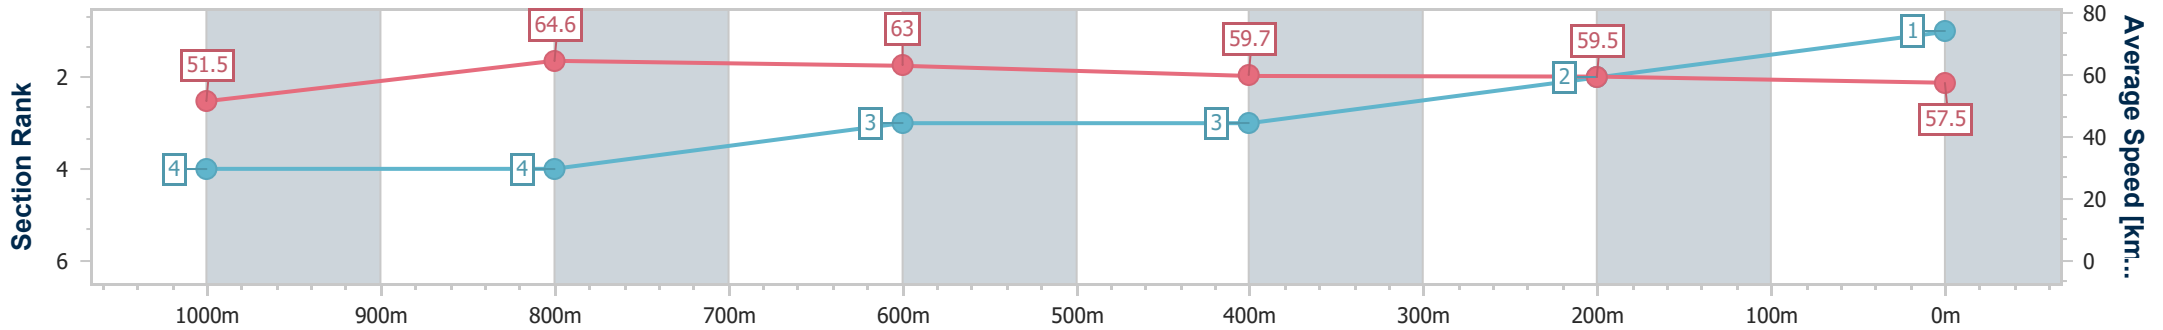

Ladbrokes Cannon Park QLD Professional

Race 2: BETTER PROMO Maiden Plate - 1250m

03 March 2024 - 12:45

Track Rating: Heavy 9, Weather: Fine, Rail Position: +2m 1000m-350m; Cutaway Applies True Remainder

Section	Overall	1000m	800m	600m	400m	200m
Section Times	1:16.58 [1] (0:17.31)	0:59.27 [4] (0:11.02)	0:48.25 [4] (0:11.47)	0:36.78 [3] (0:12.03)	0:24.75 [3] (0:12.26)	0:12.49 [2] (0:12.49)
Average Speed [km/h]	51.5	64.6	63.0	59.7	59.5	57.5
Top Speed [km/h]	66.6	66.5	65.2	62.0	59.9	59.1
Avg. Dist. to Rail [m]	2.2	1.7	1.3	0.9	3.7	2.0
Avg. Stride Freq. [Hz]	2.3	2.3	2.2	2.2	2.2	2.2
Avg. Stride Length [m]	6.9	7.7	7.9	7.6	7.5	7.3