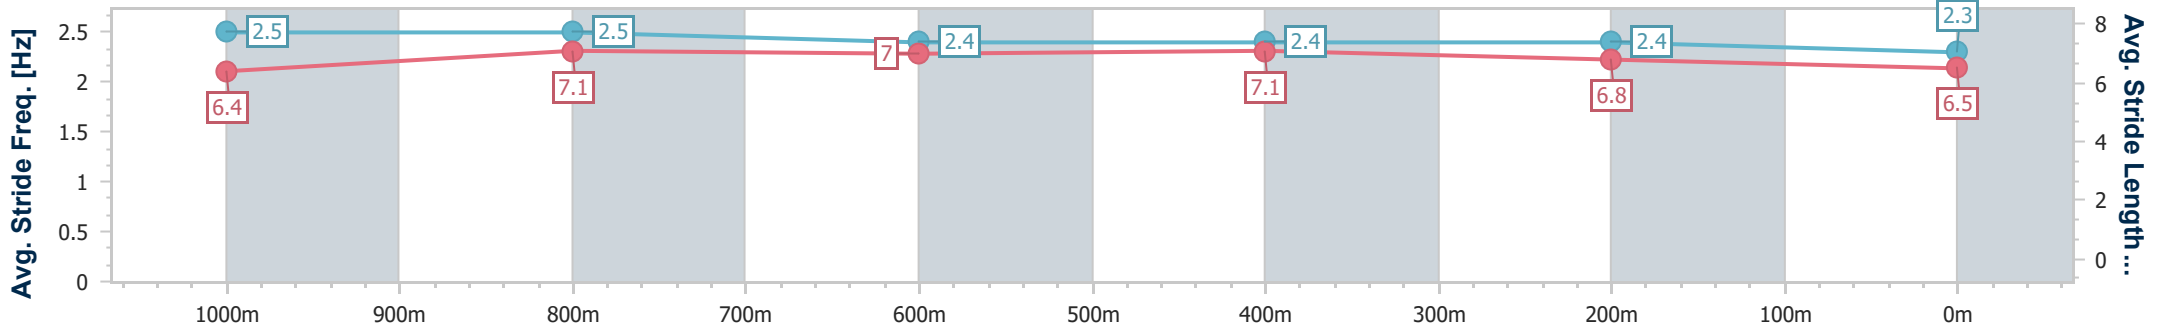

- [ ] Ranking at each section and finish
- :-:- No data available at this section
- NA No data available

Horse/Jockey Name	She's A Mission
Final Rank	5
Fastest Section Time (Section)	0:10.93 (1000m)
Top Speed [km/h] (Section)	69.1 (Overall)
Race State	Finished

Ladbrokes Cannon Park QLD Professional

Race 2: BETTER PROMO Maiden Plate - 1250m

03 March 2024 - 12:45

Track Rating: Heavy 9, Weather: Fine, Rail Position: +2m 1000m-350m; Cutaway Applies True Remainder

Section	Overall	1000m	800m	600m	400m	200m
Section Times	1:17.43 [5] (0:16.89)	1:00.54 [3] (0:10.93)	0:49.61 [2] (0:11.85)	0:37.76 [2] (0:11.98)	0:25.78 [1] (0:12.47)	0:13.31 [3] (0:13.31)
Average Speed [km/h]	52.7	63.7	60.8	60.1	57.8	54.1
Top Speed [km/h]	69.1	67.3	61.9	61.5	59.6	56.4
Avg. Dist. to Rail [m]	3.8	4.3	0.7	0.2	2.4	3.6
Avg. Stride Freq. [Hz]	2.5	2.5	2.4	2.4	2.4	2.3
Avg. Stride Length [m]	6.4	7.1	7.0	7.1	6.8	6.5

- [ ] Ranking at each section and finish
- .-.- No data available at this section
- NA No data available