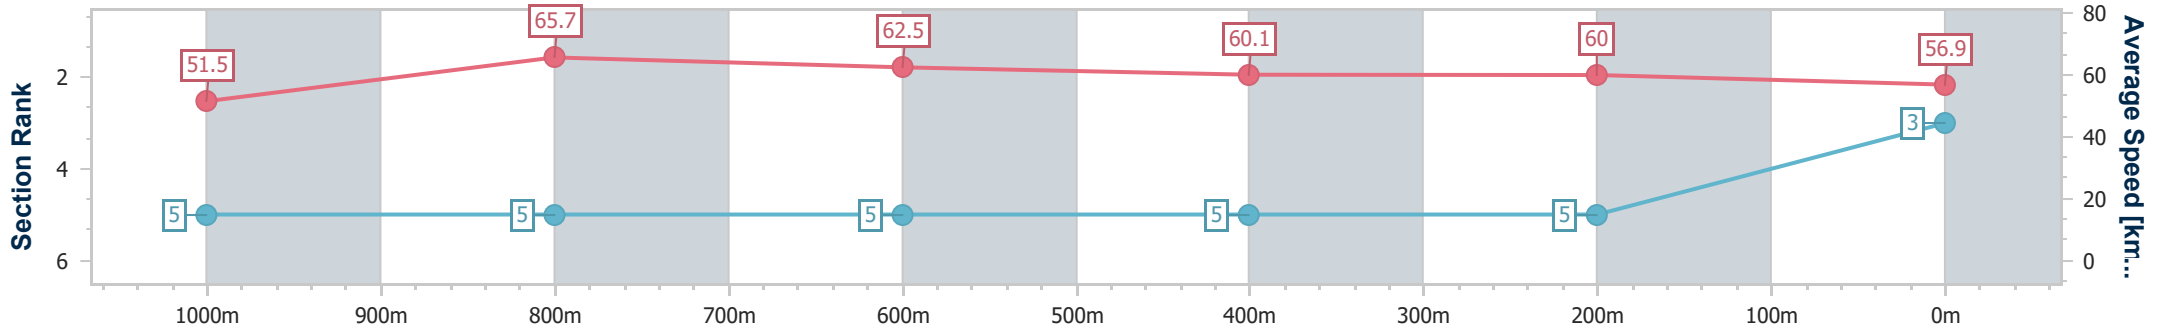

Ladbrokes Cannon Park QLD Professional

Race 2: BETTER PROMO Maiden Plate - 1250m

03 March 2024 - 12:45

Track Rating: Heavy 9, Weather: Fine, Rail Position: +2m 1000m-350m; Cutaway Applies True Remainder

Section	Overall	1000m	800m	600m	400m	200m
Section Times	1:17.08 [3] (0:17.46)	0:59.62 [5] (0:10.93)	0:48.69 [5] (0:11.50)	0:37.19 [5] (0:12.26)	0:24.93 [5] (0:12.29)	0:12.64 [5] (0:12.64)
Average Speed [km/h]	51.5	65.7	62.5	60.1	60.0	56.9
Top Speed [km/h]	66.5	66.6	66.7	62.4	60.6	58.9
Avg. Dist. to Rail [m]	1.6	0.9	0.7	3.1	9.6	8.0
Avg. Stride Freq. [Hz]	2.3	2.4	2.3	2.3	2.3	2.3
Avg. Stride Length [m]	7.0	7.7	7.5	7.3	7.2	7.0

- [ ] Ranking at each section and finish
- .-.- No data available at this section
- NA No data available

Horse/Jockey Name	Hitchedinmanhattan
Final Rank	4
Fastest Section Time (Section)	0:11.24 (1000m)
Top Speed [km/h] (Section)	68.1 (Overall)
Race State	Finished