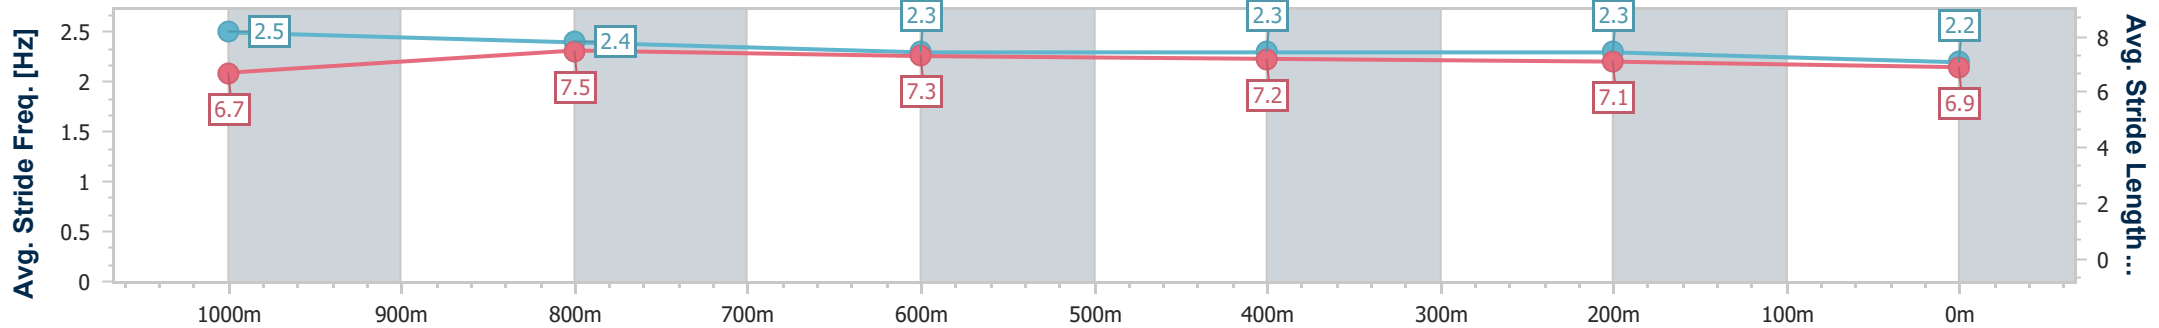

Ladbrokes Cannon Park QLD Professional

Race 2: BETTER PROMO Maiden Plate - 1250m

03 March 2024 - 12:45

Track Rating: Heavy 9, Weather: Fine, Rail Position: +2m 1000m-350m; Cutaway Applies True Remainder

Section	Overall	1000m	800m	600m	400m	200m
Section Times	1:17.25 [4] (0:16.77)	1:00.48 [2] (0:11.24)	0:49.24 [3] (0:11.87)	0:37.37 [4] (0:12.13)	0:25.24 [4] (0:12.36)	0:12.88 [4] (0:12.88)
Average Speed [km/h]	53.5	64.3	60.7	60.4	59.5	55.8
Top Speed [km/h]	68.1	66.9	61.9	61.4	60.2	58.1
Avg. Dist. to Rail [m]	1.6	1.3	1.6	2.8	7.3	5.5
Avg. Stride Freq. [Hz]	2.5	2.4	2.3	2.3	2.3	2.2
Avg. Stride Length [m]	6.7	7.5	7.3	7.2	7.1	6.9

- [ ] Ranking at each section and finish
- :-:- No data available at this section
- NA No data available

Horse/Jockey Name	She's A Mission
Final Rank	5
Fastest Section Time (Section)	0:10.93 (1000m)
Top Speed [km/h] (Section)	69.1 (Overall)
Race State	Finished