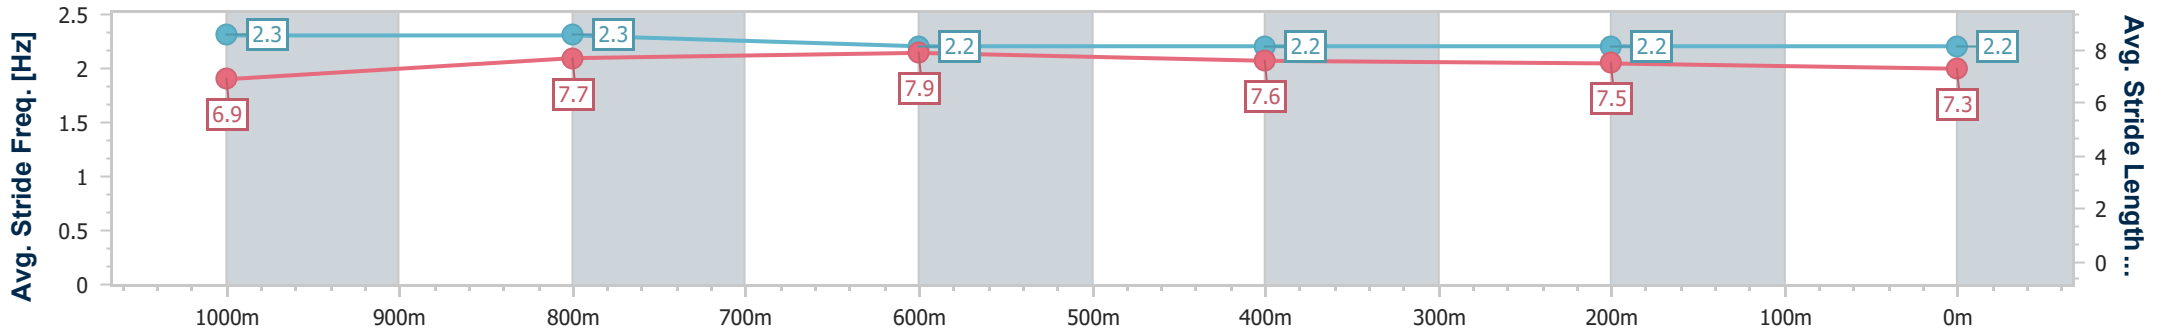

Ladbrokes Cannon Park QLD Professional

Race 2: BETTER PROMO Maiden Plate - 1250m

03 March 2024 - 12:45

Track Rating: Heavy 9, Weather: Fine, Rail Position: +2m 1000m-350m; Cutaway Applies True Remainder

Section	Overall	1000m	800m	600m	400m	200m
Section Times	1:16.58 [1] (0:17.31)	0:59.27 [4] (0:11.02)	0:48.25 [4] (0:11.47)	0:36.78 [3] (0:12.03)	0:24.75 [3] (0:12.26)	0:12.49 [2] (0:12.49)
Average Speed [km/h]	51.5	64.6	63.0	59.7	59.5	57.5
Top Speed [km/h]	66.6	66.5	65.2	62.0	59.9	59.1
Avg. Dist. to Rail [m]	2.2	1.7	1.3	0.9	3.7	2.0
Avg. Stride Freq. [Hz]	2.3	2.3	2.2	2.2	2.2	2.2
Avg. Stride Length [m]	6.9	7.7	7.9	7.6	7.5	7.3