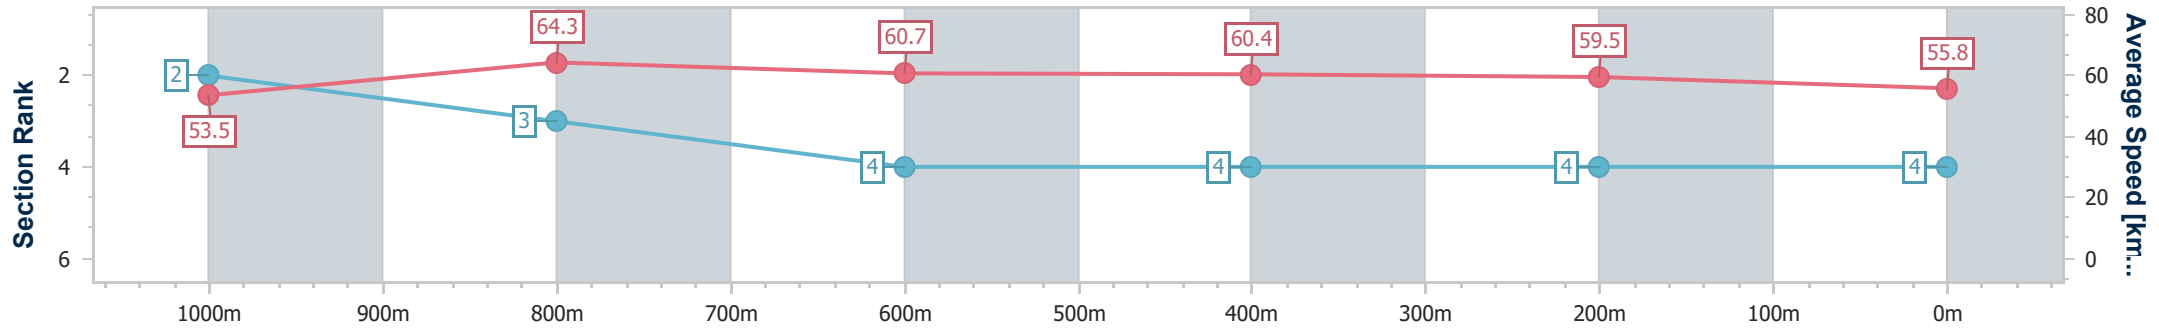

Ladbrokes Cannon Park QLD Professional

Race 2: BETTER PROMO Maiden Plate - 1250m

03 March 2024 - 12:45

Track Rating: Heavy 9, Weather: Fine, Rail Position: +2m 1000m-350m; Cutaway Applies True Remainder

Section	Overall	1000m	800m	600m	400m	200m
Section Times	1:17.25 [4] (0:16.77)	1:00.48 [2] (0:11.24)	0:49.24 [3] (0:11.87)	0:37.37 [4] (0:12.13)	0:25.24 [4] (0:12.36)	0:12.88 [4] (0:12.88)
Average Speed [km/h]	53.5	64.3	60.7	60.4	59.5	55.8
Top Speed [km/h]	68.1	66.9	61.9	61.4	60.2	58.1
Avg. Dist. to Rail [m]	1.6	1.3	1.6	2.8	7.3	5.5
Avg. Stride Freq. [Hz]	2.5	2.4	2.3	2.3	2.3	2.2
Avg. Stride Length [m]	6.7	7.5	7.3	7.2	7.1	6.9

- [ ] Ranking at each section and finish
- :-:- No data available at this section
- NA No data available

Horse/Jockey Name	She's A Mission
Final Rank	5
Fastest Section Time (Section)	0:10.93 (1000m)
Top Speed [km/h] (Section)	69.1 (Overall)
Race State	Finished