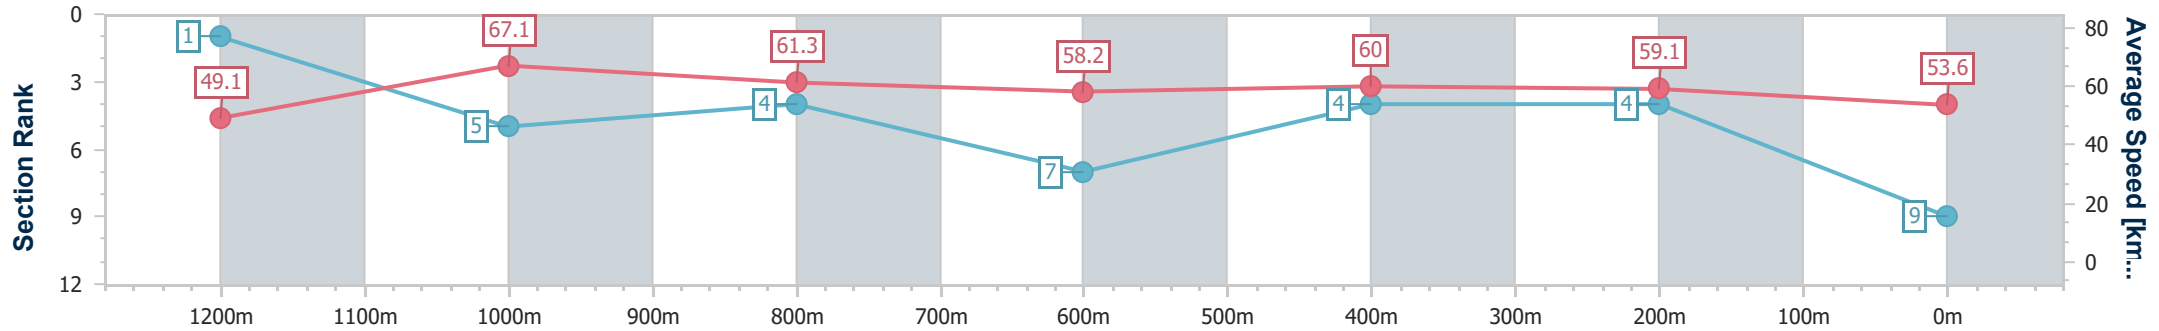

Horse/Jockey Name	Last Not Least
Final Rank	9
Fastest Section Time (Section)	0:10.63 (1200m)
Top Speed [km/h] (Section)	69.4 (Overall)
Race State	Finished

Ladbrokes Cannon Park QLD Professional
Race 9: LINDON REED MORTGAGE CHOICE CAIRNS RATINGS
BAND 0 - 55 Handicap - 1400m

03 March 2024 - 17:16

Track Rating: Soft 5, Weather: Overcast, Rail Position: +2m 1000m-350m; Cutaway Applies True Remainder

Section	Overall	1200m	1000m	800m	600m	400m	200m
Section Times	1:26.89 [9] (0:14.67)	1:12.22 [1] (0:10.63)	1:01.59 [5] (0:11.65)	0:49.94 [4] (0:12.34)	0:37.60 [7] (0:11.98)	0:25.62 [4] (0:12.18)	0:13.44 [4] (0:13.44)
Average Speed [km/h]	49.1	67.1	61.3	58.2	60.0	59.1	53.6
Top Speed [km/h]	69.4	69.3	65.6	59.5	61.2	61.0	57.5
Avg. Dist. to Rail [m]	4.0	3.3	1.5	0.3	0.9	1.3	1.3
Avg. Stride Freq. [Hz]	2.3	2.4	2.2	2.1	2.2	2.2	2.1
Avg. Stride Length [m]	7.0	7.7	7.7	7.6	7.6	7.5	7.0

- [ ] Ranking at each section and finish
- -.-.- No data available at this section
- NA No data available