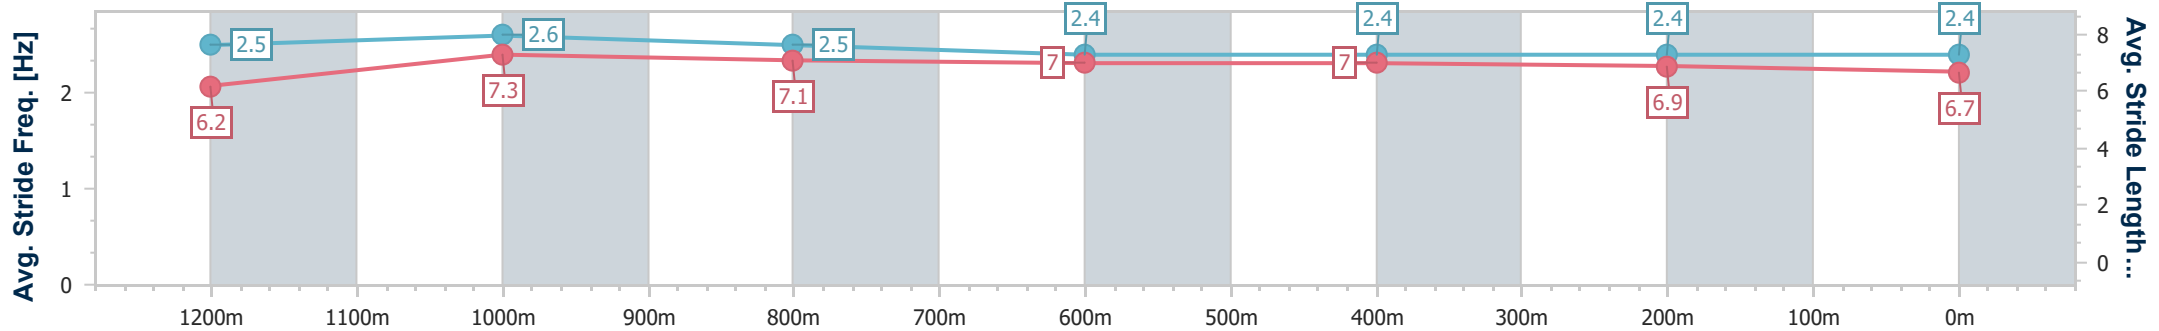

Horse/Jockey Name	Miss White
Final Rank	5
Fastest Section Time (Section)	0:10.64 (1200m)
Top Speed [km/h] (Section)	69.0 (1200m)
Race State	Finished

Ladbrokes Cannon Park QLD Professional
Race 9: LINDON REED MORTGAGE CHOICE CAIRNS RATINGS
BAND 0 - 55 Handicap - 1400m

03 March 2024 - 17:16

Track Rating: Soft 5, Weather: Overcast, Rail Position: +2m 1000m-350m; Cutaway Applies True Remainder

Section	Overall	1200m	1000m	800m	600m	400m	200m
Section Times	1:26.29 [5] (0:15.44)	1:10.85 [10] (0:10.64)	1:00.21 [9] (0:11.29)	0:48.92 [9] (0:11.95)	0:36.97 [9] (0:12.21)	0:24.76 [8] (0:12.10)	0:12.66 [7] (0:12.66)
Average Speed [km/h]	46.8	67.8	64.5	60.1	61.1	60.9	56.9
Top Speed [km/h]	67.9	69.0	66.8	61.2	62.2	62.0	59.7
Avg. Dist. to Rail [m]	3.2	1.3	1.8	3.0	5.5	8.9	10.3
Avg. Stride Freq. [Hz]	2.5	2.6	2.5	2.4	2.4	2.4	2.4
Avg. Stride Length [m]	6.2	7.3	7.1	7.0	7.0	6.9	6.7

- [ ] Ranking at each section and finish
- -.-.- No data available at this section
- NA No data available