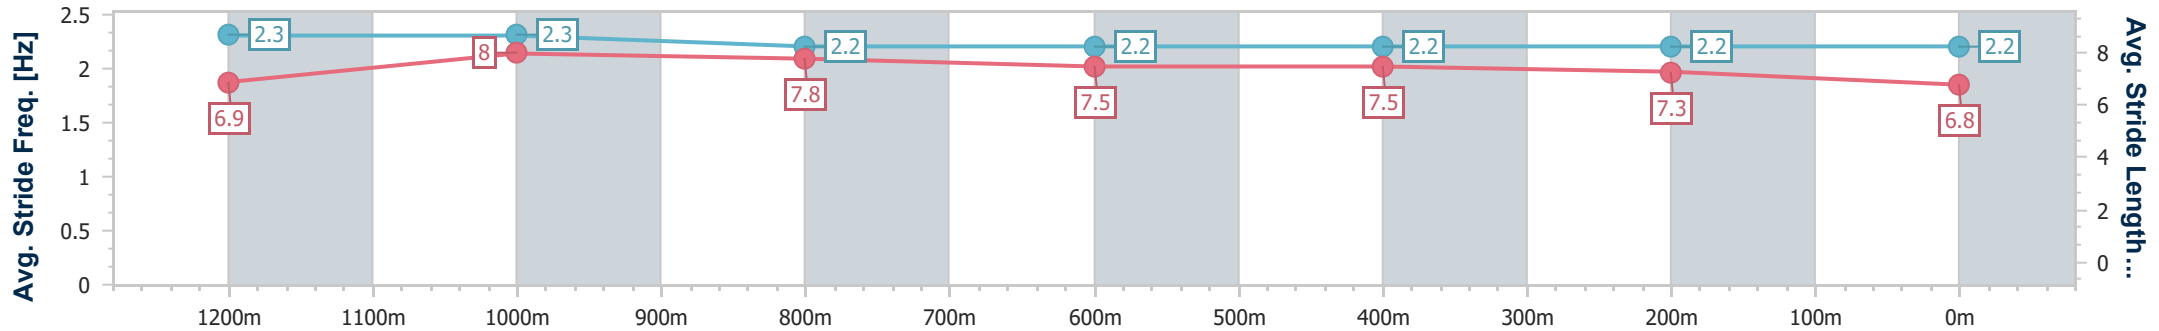

Horse/Jockey Name	Sophia's Lass
Final Rank	11
Fastest Section Time (Section)	0:10.67 (1200m)
Top Speed [km/h] (Section)	68.1 (Overall)
Race State	Finished

Ladbrokes Cannon Park QLD Professional
Race 9: LINDON REED MORTGAGE CHOICE CAIRNS RATINGS
BAND 0 - 55 Handicap - 1400m

03 March 2024 - 17:16

Track Rating: Soft 5, Weather: Overcast, Rail Position: +2m 1000m-350m; Cutaway Applies True Remainder

Section	Overall	1200m	1000m	800m	600m	400m	200m
Section Times	1:27.50 [11] (0:14.97)	1:12.53 [7] (0:10.67)	1:01.86 [7] (0:11.45)	0:50.41 [6] (0:12.04)	0:38.37 [4] (0:12.21)	0:26.16 [6] (0:12.64)	0:13.52 [10] (0:13.52)
Average Speed [km/h]	48.0	67.2	62.7	60.0	60.0	58.0	53.3
Top Speed [km/h]	68.1	68.0	65.7	60.8	61.0	59.8	56.1
Avg. Dist. to Rail [m]	3.8	3.3	1.4	2.1	3.2	5.8	7.4
Avg. Stride Freq. [Hz]	2.3	2.3	2.2	2.2	2.2	2.2	2.2
Avg. Stride Length [m]	6.9	8.0	7.8	7.5	7.5	7.3	6.8

- [ ] Ranking at each section and finish
- -.-.- No data available at this section
- NA No data available