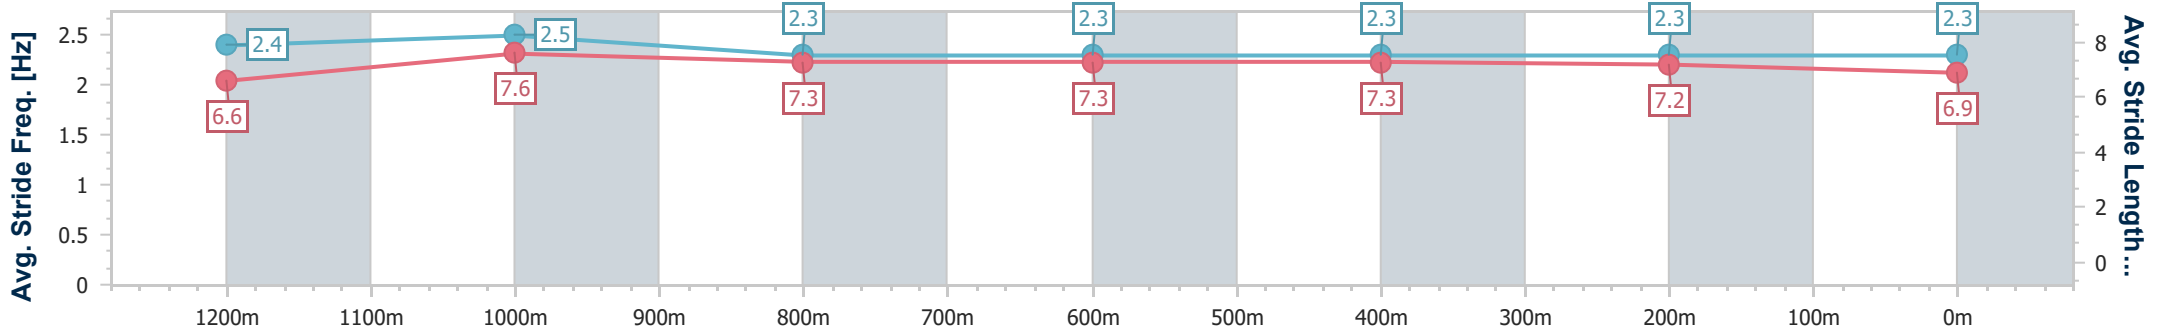

Horse/Jockey Name	Fanciful Mr Fox
Final Rank	3
Fastest Section Time (Section)	0:10.48 (1200m)
Top Speed [km/h] (Section)	69.8 (1200m)
Race State	Finished

Ladbrokes Cannon Park QLD Professional
Race 9: LINDON REED MORTGAGE CHOICE CAIRNS RATINGS
BAND 0 - 55 Handicap - 1400m

03 March 2024 - 17:16

Track Rating: Soft 5, Weather: Overcast, Rail Position: +2m 1000m-350m; Cutaway Applies True Remainder

Section	Overall	1200m	1000m	800m	600m	400m	200m						
Section Times	1:26.16 [3] (0:14.81)	1:11.35 [3] (0:10.48)	1:00.87 [4] (0:11.74)	0:49.13 [5] (0:12.20)	0:36.93 [6] (0:12.09)	0:24.84 [5] (0:12.19)	0:12.65 [6] (0:12.65)						
Average Speed [km/h]	48.6	68.0	61.3	59.2	60.6	60.4	57.0						
Top Speed [km/h]	69.3	69.8	66.8	60.1	61.9	61.2	59.6						
Avg. Dist. to Rail [m]	5.3	3.4	1.3	2.4	3.0	7.1	6.1						
Avg. Stride Freq. [Hz]	2.4	2.5	2.3	2.3	2.3	2.3	2.3						
Avg. Stride Length [m]	6.6	7.6	7.3	7.3	7.3	7.2	6.9						

- [ ] Ranking at each section and finish
- -.-.- No data available at this section
- NA No data available