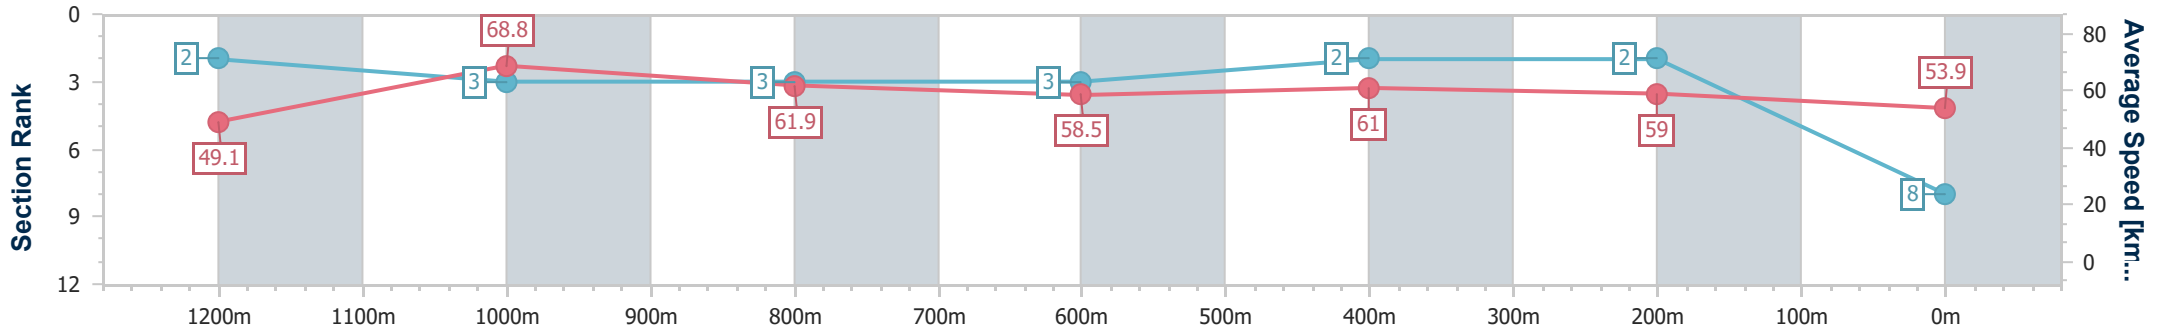

Horse/Jockey Name	Boogie Wonderland
Final Rank	8
Fastest Section Time (Section)	0:10.44 (1200m)
Top Speed [km/h] (Section)	71.2 (1200m)
Race State	Finished

Ladbrokes Cannon Park QLD Professional
Race 9: LINDON REED MORTGAGE CHOICE CAIRNS RATINGS
BAND 0 - 55 Handicap - 1400m

03 March 2024 - 17:16

Track Rating: Soft 5, Weather: Overcast, Rail Position: +2m 1000m-350m; Cutaway Applies True Remainder

Section	Overall	1200m	1000m	800m	600m	400m	200m
Section Times	1:26.64 [8] (0:14.72)	1:11.92 [2] (0:10.44)	1:01.48 [3] (0:11.61)	0:49.87 [3] (0:12.32)	0:37.55 [3] (0:11.87)	0:25.68 [2] (0:12.38)	0:13.30 [2] (0:13.30)
Average Speed [km/h]	49.1	68.8	61.9	58.5	61.0	59.0	53.9
Top Speed [km/h]	71.1	71.2	65.7	59.8	61.9	60.0	57.1
Avg. Dist. to Rail [m]	3.4	1.1	1.0	1.1	1.2	3.8	3.9
Avg. Stride Freq. [Hz]	2.5	2.6	2.4	2.3	2.4	2.4	2.3
Avg. Stride Length [m]	6.6	7.4	7.2	7.1	7.1	6.8	6.5

- [ ] Ranking at each section and finish
- -.-.- No data available at this section
- NA No data available