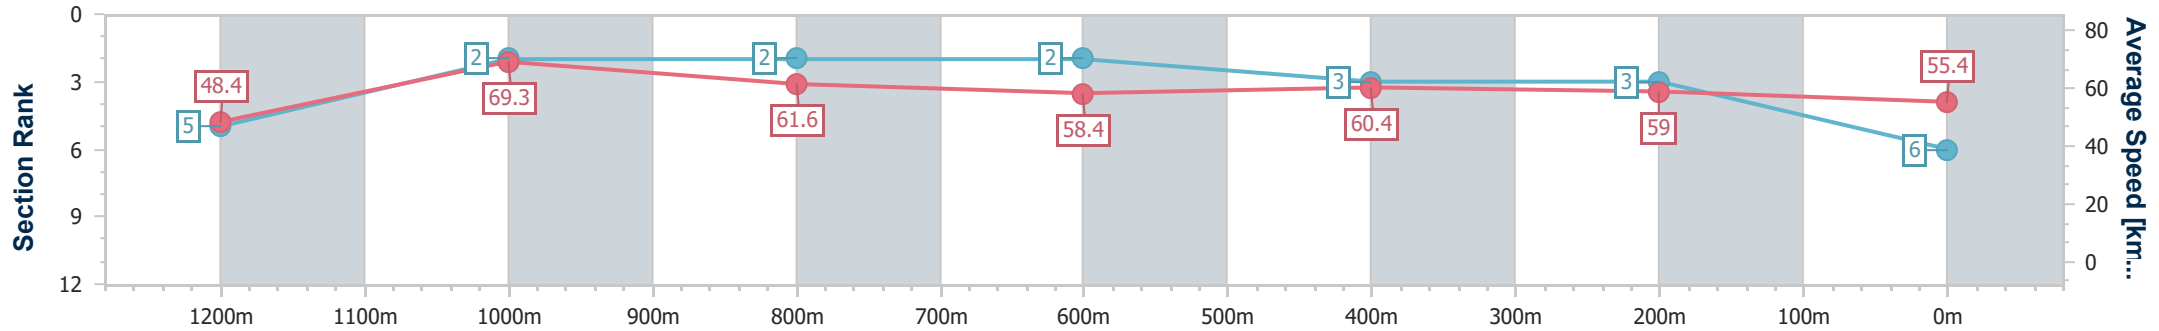

Horse/Jockey Name	Lucky Jim
Final Rank	6
Fastest Section Time (Section)	0:10.31 (1200m)
Top Speed [km/h] (Section)	70.7 (1200m)
Race State	Finished

Ladbrokes Cannon Park QLD Professional
Race 9: LINDON REED MORTGAGE CHOICE CAIRNS RATINGS
BAND 0 - 55 Handicap - 1400m

03 March 2024 - 17:16

Track Rating: Soft 5, Weather: Overcast, Rail Position: +2m 1000m-350m; Cutaway Applies True Remainder

Section	Overall	1200m	1000m	800m	600m	400m	200m
Section Times	1:26.40 [6] (0:14.84)	1:11.56 [5] (0:10.31)	1:01.25 [2] (0:11.48)	0:49.77 [2] (0:12.33)	0:37.44 [2] (0:12.04)	0:25.40 [3] (0:12.43)	0:12.97 [3] (0:12.97)
Average Speed [km/h]	48.4	69.3	61.6	58.4	60.4	59.0	55.4
Top Speed [km/h]	69.9	70.7	64.7	59.7	61.1	60.7	57.2
Avg. Dist. to Rail [m]	3.2	3.2	2.2	0.7	1.6	4.4	3.5
Avg. Stride Freq. [Hz]	2.4	2.5	2.4	2.3	2.3	2.3	2.2
Avg. Stride Length [m]	6.6	7.7	7.2	7.2	7.3	7.2	6.9

- [ ] Ranking at each section and finish
- -.-.- No data available at this section
- NA No data available