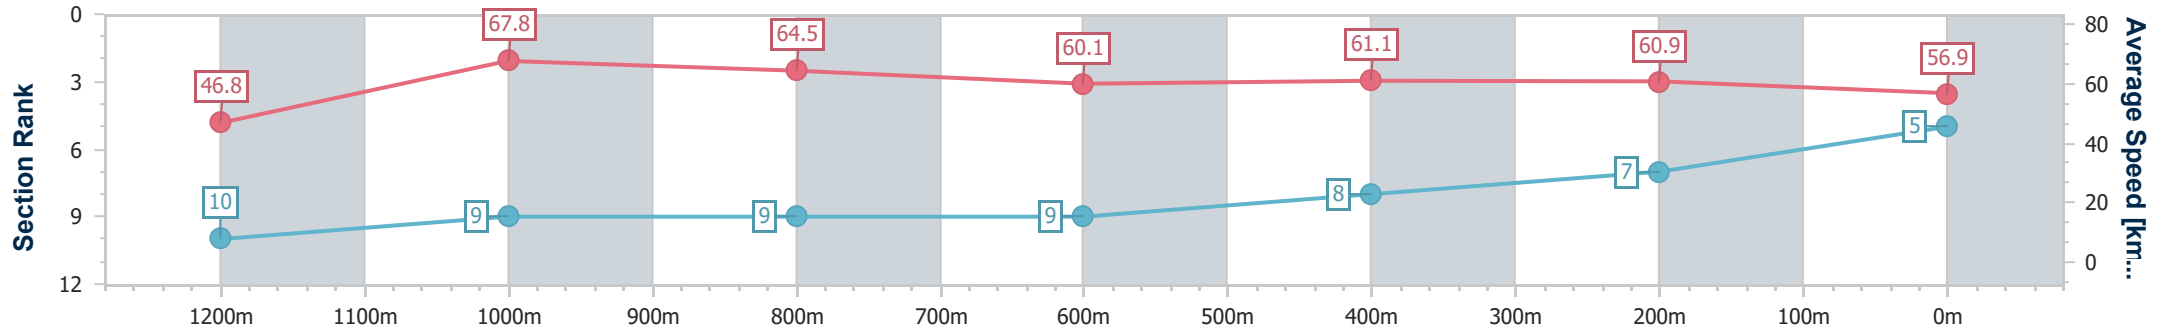

Horse/Jockey Name	Miss White
Final Rank	5
Fastest Section Time (Section)	0:10.64 (1200m)
Top Speed [km/h] (Section)	69.0 (1200m)
Race State	Finished

Ladbrokes Cannon Park QLD Professional
Race 9: LINDON REED MORTGAGE CHOICE CAIRNS RATINGS
BAND 0 - 55 Handicap - 1400m

03 March 2024 - 17:16

Track Rating: Soft 5, Weather: Overcast, Rail Position: +2m 1000m-350m; Cutaway Applies True Remainder

Section	Overall	1200m	1000m	800m	600m	400m	200m
Section Times	1:26.29 [5] (0:15.44)	1:10.85 [10] (0:10.64)	1:00.21 [9] (0:11.29)	0:48.92 [9] (0:11.95)	0:36.97 [9] (0:12.21)	0:24.76 [8] (0:12.10)	0:12.66 [7] (0:12.66)
Average Speed [km/h]	46.8	67.8	64.5	60.1	61.1	60.9	56.9
Top Speed [km/h]	67.9	69.0	66.8	61.2	62.2	62.0	59.7
Avg. Dist. to Rail [m]	3.2	1.3	1.8	3.0	5.5	8.9	10.3
Avg. Stride Freq. [Hz]	2.5	2.6	2.5	2.4	2.4	2.4	2.4
Avg. Stride Length [m]	6.2	7.3	7.1	7.0	7.0	6.9	6.7

- [ ] Ranking at each section and finish
- -.-.- No data available at this section
- NA No data available