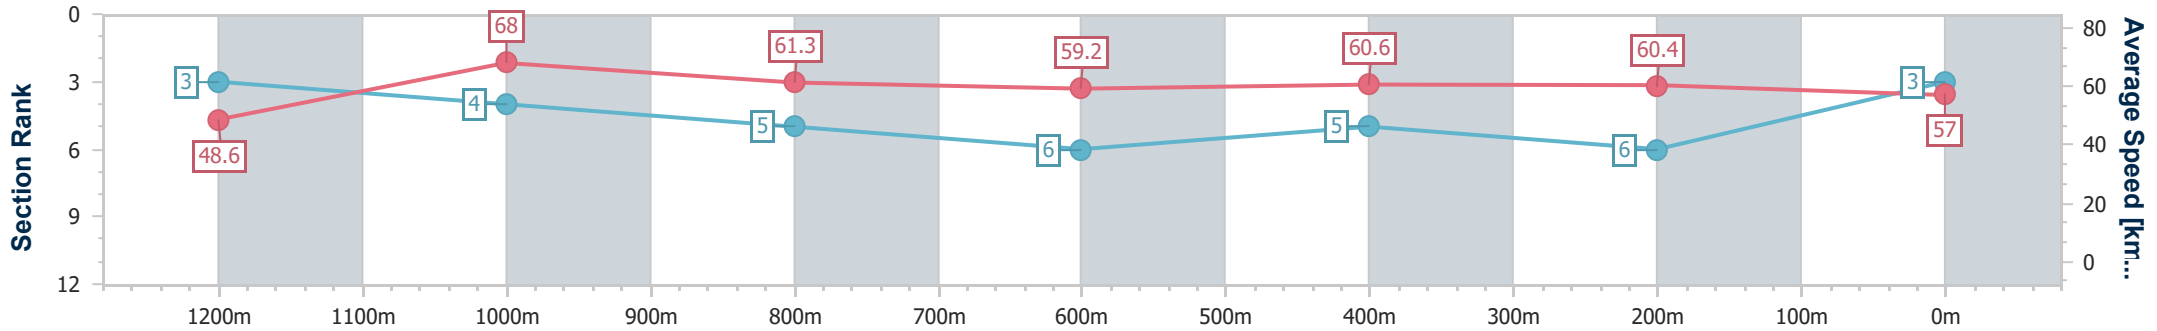

Horse/Jockey Name	Fanciful Mr Fox
Final Rank	3
Fastest Section Time (Section)	0:10.48 (1200m)
Top Speed [km/h] (Section)	69.8 (1200m)
Race State	Finished

Ladbrokes Cannon Park QLD Professional
Race 9: LINDON REED MORTGAGE CHOICE CAIRNS RATINGS
BAND 0 - 55 Handicap - 1400m

03 March 2024 - 17:16

Track Rating: Soft 5, Weather: Overcast, Rail Position: +2m 1000m-350m; Cutaway Applies True Remainder

Section	Overall	1200m	1000m	800m	600m	400m	200m						
Section Times	1:26.16 [3] (0:14.81)	1:11.35 [3] (0:10.48)	1:00.87 [4] (0:11.74)	0:49.13 [5] (0:12.20)	0:36.93 [6] (0:12.09)	0:24.84 [5] (0:12.19)	0:12.65 [6] (0:12.65)						
Average Speed [km/h]	48.6	68.0	61.3	59.2	60.6	60.4	57.0						
Top Speed [km/h]	69.3	69.8	66.8	60.1	61.9	61.2	59.6						
Avg. Dist. to Rail [m]	5.3	3.4	1.3	2.4	3.0	7.1	6.1						
Avg. Stride Freq. [Hz]	2.4	2.5	2.3	2.3	2.3	2.3	2.3						
Avg. Stride Length [m]	6.6	7.6	7.3	7.3	7.3	7.2	6.9						

- [ ] Ranking at each section and finish
- -.-.- No data available at this section
- NA No data available