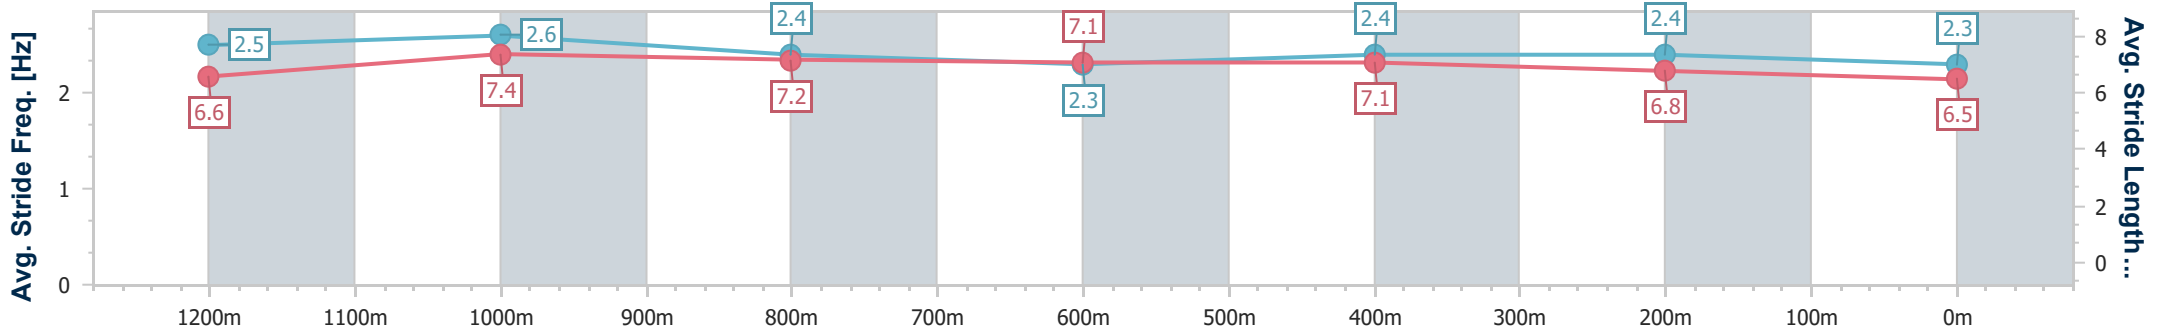

Horse/Jockey Name	Boogie Wonderland
Final Rank	8
Fastest Section Time (Section)	0:10.44 (1200m)
Top Speed [km/h] (Section)	71.2 (1200m)
Race State	Finished

Ladbrokes Cannon Park QLD Professional
Race 9: LINDON REED MORTGAGE CHOICE CAIRNS RATINGS
BAND 0 - 55 Handicap - 1400m

03 March 2024 - 17:16

Track Rating: Soft 5, Weather: Overcast, Rail Position: +2m 1000m-350m; Cutaway Applies True Remainder

Section	Overall	1200m	1000m	800m	600m	400m	200m
Section Times	1:26.64 [8] (0:14.72)	1:11.92 [2] (0:10.44)	1:01.48 [3] (0:11.61)	0:49.87 [3] (0:12.32)	0:37.55 [3] (0:11.87)	0:25.68 [2] (0:12.38)	0:13.30 [2] (0:13.30)
Average Speed [km/h]	49.1	68.8	61.9	58.5	61.0	59.0	53.9
Top Speed [km/h]	71.1	71.2	65.7	59.8	61.9	60.0	57.1
Avg. Dist. to Rail [m]	3.4	1.1	1.0	1.1	1.2	3.8	3.9
Avg. Stride Freq. [Hz]	2.5	2.6	2.4	2.3	2.4	2.4	2.3
Avg. Stride Length [m]	6.6	7.4	7.2	7.1	7.1	6.8	6.5

- [ ] Ranking at each section and finish
- -.-.- No data available at this section
- NA No data available