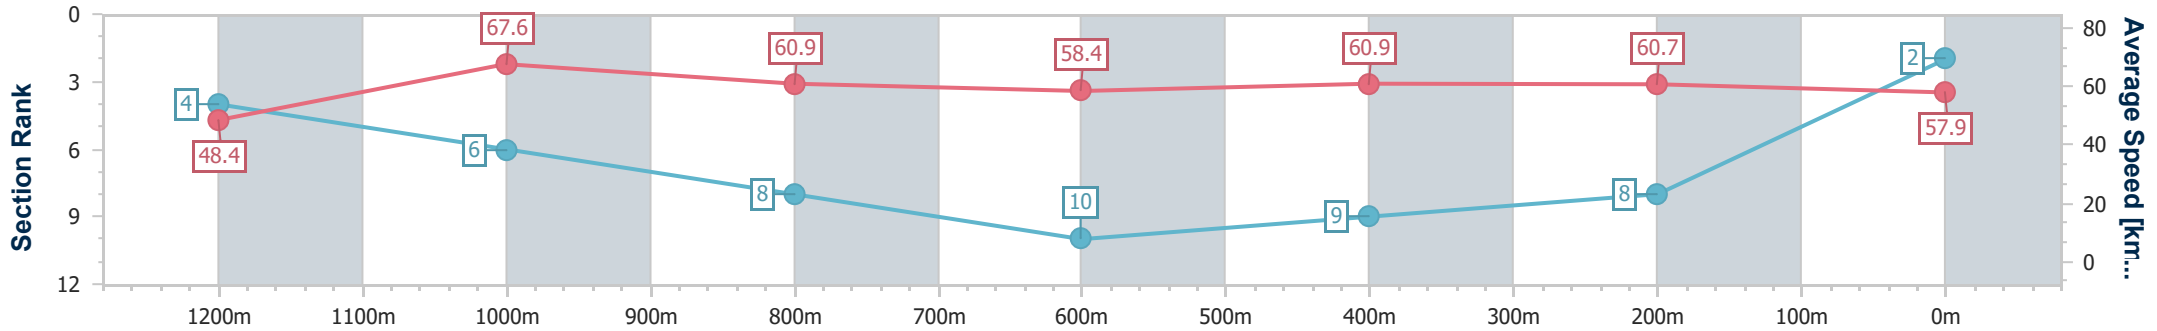

Horse/Jockey Name	Mishani Menace
Final Rank	2
Fastest Section Time (Section)	0:10.60 (1200m)
Top Speed [km/h] (Section)	69.4 (1200m)
Race State	Finished

Ladbrokes Cannon Park QLD Professional
Race 9: LINDON REED MORTGAGE CHOICE CAIRNS RATINGS
BAND 0 - 55 Handicap - 1400m

03 March 2024 - 17:16

Track Rating: Soft 5, Weather: Overcast, Rail Position: +2m 1000m-350m; Cutaway Applies True Remainder

Section	Overall	1200m	1000m	800m	600m	400m	200m
Section Times	1:26.09 [2] (0:14.83)	1:11.26 [4] (0:10.60)	1:00.66 [6] (0:11.71)	0:48.95 [8] (0:12.32)	0:36.63 [10] (0:12.08)	0:24.55 [9] (0:12.11)	0:12.44 [8] (0:12.44)
Average Speed [km/h]	48.4	67.6	60.9	58.4	60.9	60.7	57.9
Top Speed [km/h]	67.5	69.4	65.1	60.2	61.7	62.5	60.2
Avg. Dist. to Rail [m]	3.5	3.2	1.2	1.2	3.3	6.8	6.5
Avg. Stride Freq. [Hz]	2.4	2.3	2.2	2.2	2.3	2.3	2.2
Avg. Stride Length [m]	6.8	7.9	7.5	7.4	7.5	7.3	7.2

- [ ] Ranking at each section and finish
- -.-.- No data available at this section
- NA No data available