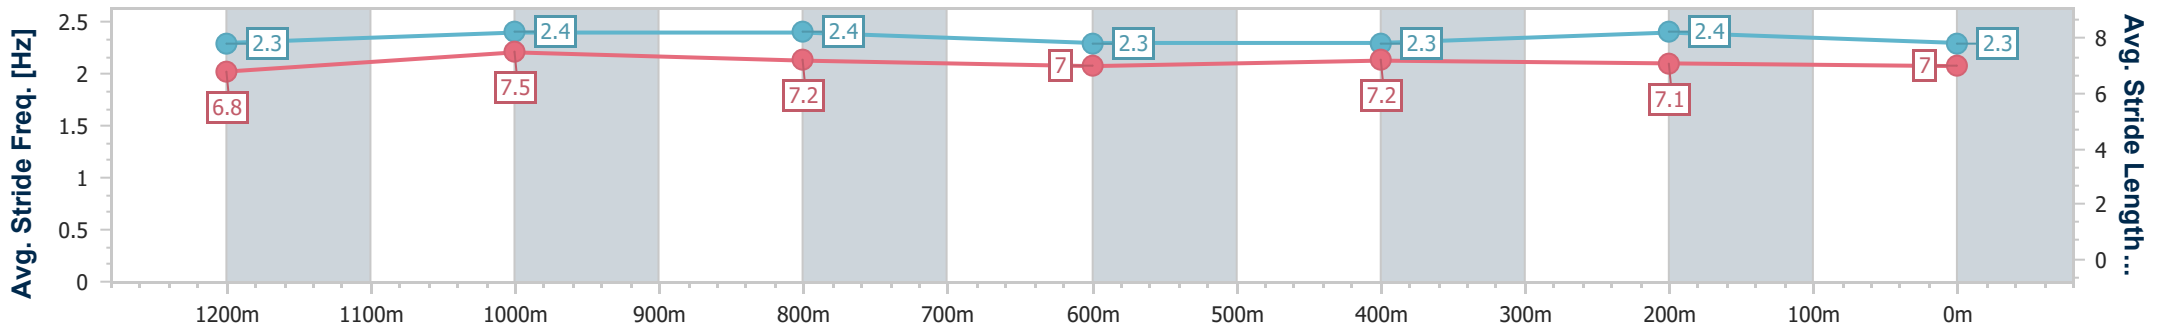

Horse/Jockey Name	Heroic Angel
Final Rank	4
Fastest Section Time (Section)	0:10.81 (1200m)
Top Speed [km/h] (Section)	67.6 (1200m)
Race State	Finished

Ladbrokes Cannon Park QLD Professional
Race 9: LINDON REED MORTGAGE CHOICE CAIRNS RATINGS
BAND 0 - 55 Handicap - 1400m

03 March 2024 - 17:16

Track Rating: Soft 5, Weather: Overcast, Rail Position: +2m 1000m-350m; Cutaway Applies True Remainder

Section	Overall	1200m	1000m	800m	600m	400m	200m
Section Times	1:26.20 [4] (0:14.96)	1:11.24 [6] (0:10.81)	1:00.43 [8] (0:11.60)	0:48.83 [10] (0:12.40)	0:36.43 [11] (0:12.12)	0:24.31 [12] (0:12.02)	0:12.29 [9] (0:12.29)
Average Speed [km/h]	48.1	65.9	61.9	57.9	60.5	60.6	58.7
Top Speed [km/h]	67.1	67.6	64.2	59.4	61.2	62.0	61.6
Avg. Dist. to Rail [m]	3.7	4.7	1.2	2.4	3.0	2.2	1.0
Avg. Stride Freq. [Hz]	2.3	2.4	2.4	2.3	2.3	2.4	2.3
Avg. Stride Length [m]	6.8	7.5	7.2	7.0	7.2	7.1	7.0

- [ ] Ranking at each section and finish
- -.-.- No data available at this section
- NA No data available