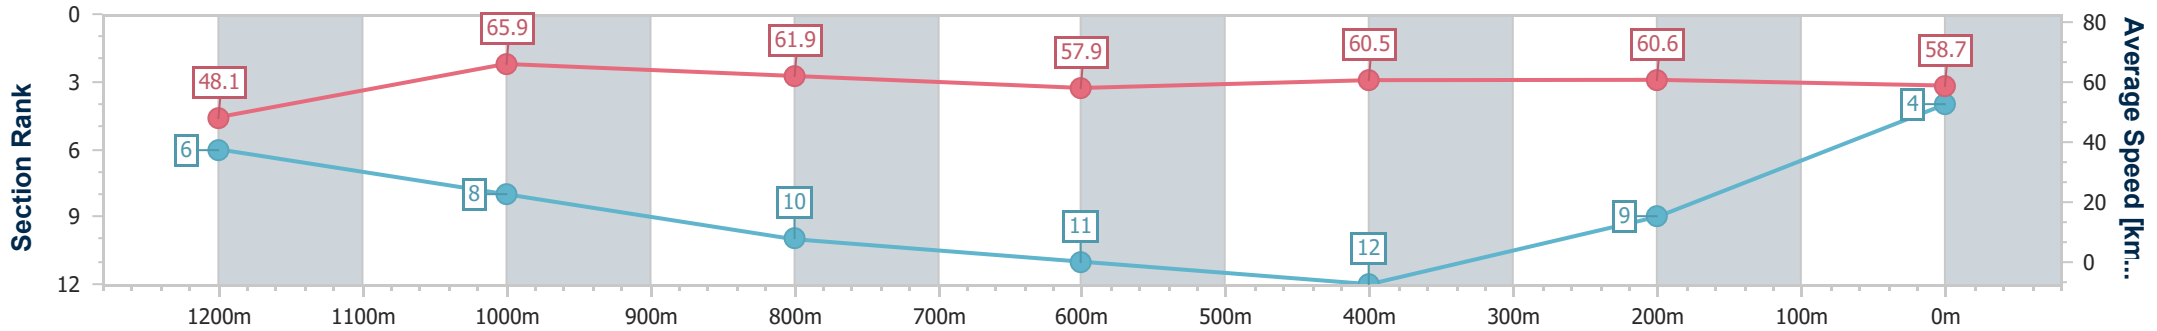

Horse/Jockey Name	Heroic Angel
Final Rank	4
Fastest Section Time (Section)	0:10.81 (1200m)
Top Speed [km/h] (Section)	67.6 (1200m)
Race State	Finished

Ladbrokes Cannon Park QLD Professional
Race 9: LINDON REED MORTGAGE CHOICE CAIRNS RATINGS
BAND 0 - 55 Handicap - 1400m

03 March 2024 - 17:16

Track Rating: Soft 5, Weather: Overcast, Rail Position: +2m 1000m-350m; Cutaway Applies True Remainder

Section	Overall	1200m	1000m	800m	600m	400m	200m
Section Times	1:26.20 [4] (0:14.96)	1:11.24 [6] (0:10.81)	1:00.43 [8] (0:11.60)	0:48.83 [10] (0:12.40)	0:36.43 [11] (0:12.12)	0:24.31 [12] (0:12.02)	0:12.29 [9] (0:12.29)
Average Speed [km/h]	48.1	65.9	61.9	57.9	60.5	60.6	58.7
Top Speed [km/h]	67.1	67.6	64.2	59.4	61.2	62.0	61.6
Avg. Dist. to Rail [m]	3.7	4.7	1.2	2.4	3.0	2.2	1.0
Avg. Stride Freq. [Hz]	2.3	2.4	2.4	2.3	2.3	2.4	2.3
Avg. Stride Length [m]	6.8	7.5	7.2	7.0	7.2	7.1	7.0

- [ ] Ranking at each section and finish
- -.-.- No data available at this section
- NA No data available