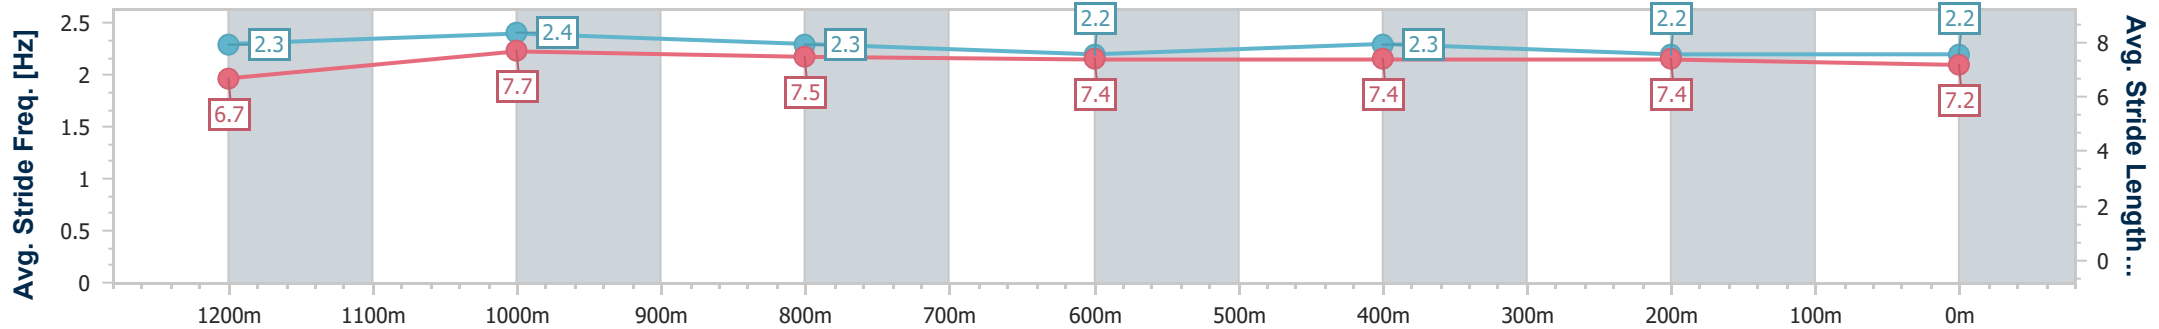

Horse/Jockey Name	Night Guy
Final Rank	10
Fastest Section Time (Section)	0:10.82 (1200m)
Top Speed [km/h] (Section)	67.5 (1200m)
Race State	Finished

Ladbrokes Cannon Park QLD Professional
Race 9: LINDON REED MORTGAGE CHOICE CAIRNS RATINGS
BAND 0 - 55 Handicap - 1400m

03 March 2024 - 17:16

Track Rating: Soft 5, Weather: Overcast, Rail Position: +2m 1000m-350m; Cutaway Applies True Remainder

Section	Overall	1200m	1000m	800m	600m	400m	200m
Section Times	1:26.96 [10] (0:15.49)	1:11.47 [11] (0:10.82)	1:00.65 [11] (0:11.28)	0:49.37 [12] (0:12.21)	0:37.16 [12] (0:12.02)	0:25.14 [10] (0:12.34)	0:12.80 [12] (0:12.80)
Average Speed [km/h]	46.6	66.0	62.9	59.0	60.5	58.8	56.3
Top Speed [km/h]	67.0	67.5	64.7	59.9	61.9	60.2	58.4
Avg. Dist. to Rail [m]	5.3	4.4	1.9	0.4	1.2	4.8	8.4
Avg. Stride Freq. [Hz]	2.3	2.4	2.3	2.2	2.3	2.2	2.2
Avg. Stride Length [m]	6.7	7.7	7.5	7.4	7.4	7.4	7.2

- [ ] Ranking at each section and finish
- -.-.- No data available at this section
- NA No data available