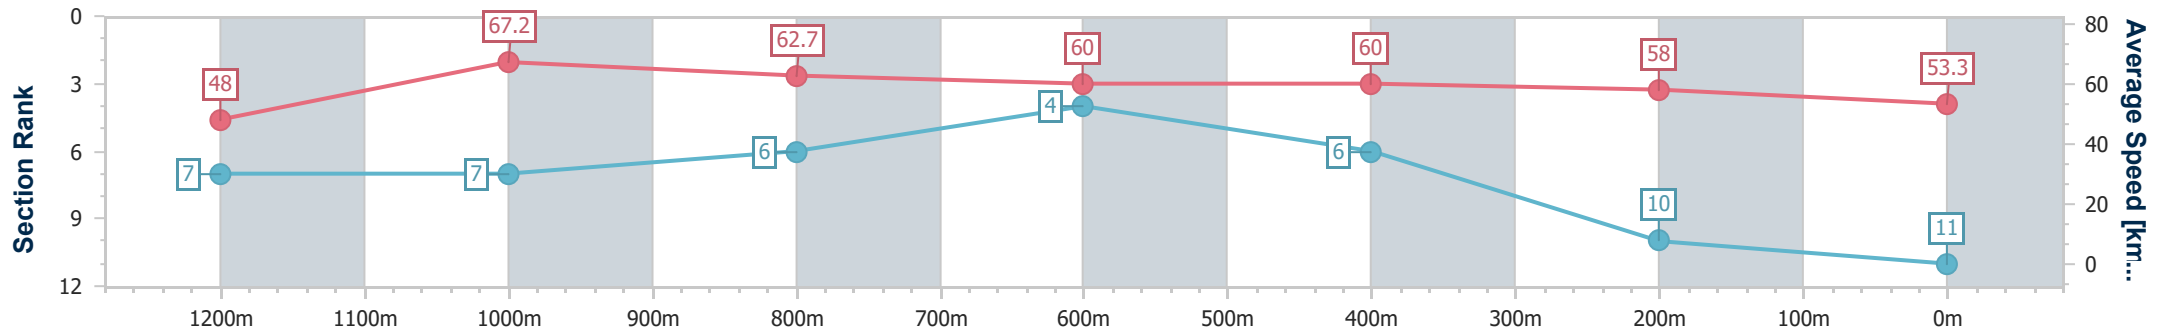

Horse/Jockey Name	Sophia's Lass
Final Rank	11
Fastest Section Time (Section)	0:10.67 (1200m)
Top Speed [km/h] (Section)	68.1 (Overall)
Race State	Finished

Ladbrokes Cannon Park QLD Professional
Race 9: LINDON REED MORTGAGE CHOICE CAIRNS RATINGS
BAND 0 - 55 Handicap - 1400m

03 March 2024 - 17:16

Track Rating: Soft 5, Weather: Overcast, Rail Position: +2m 1000m-350m; Cutaway Applies True Remainder

Section	Overall	1200m	1000m	800m	600m	400m	200m
Section Times	1:27.50 [11] (0:14.97)	1:12.53 [7] (0:10.67)	1:01.86 [7] (0:11.45)	0:50.41 [6] (0:12.04)	0:38.37 [4] (0:12.21)	0:26.16 [6] (0:12.64)	0:13.52 [10] (0:13.52)
Average Speed [km/h]	48.0	67.2	62.7	60.0	60.0	58.0	53.3
Top Speed [km/h]	68.1	68.0	65.7	60.8	61.0	59.8	56.1
Avg. Dist. to Rail [m]	3.8	3.3	1.4	2.1	3.2	5.8	7.4
Avg. Stride Freq. [Hz]	2.3	2.3	2.2	2.2	2.2	2.2	2.2
Avg. Stride Length [m]	6.9	8.0	7.8	7.5	7.5	7.3	6.8

- [ ] Ranking at each section and finish
- -.-.- No data available at this section
- NA No data available