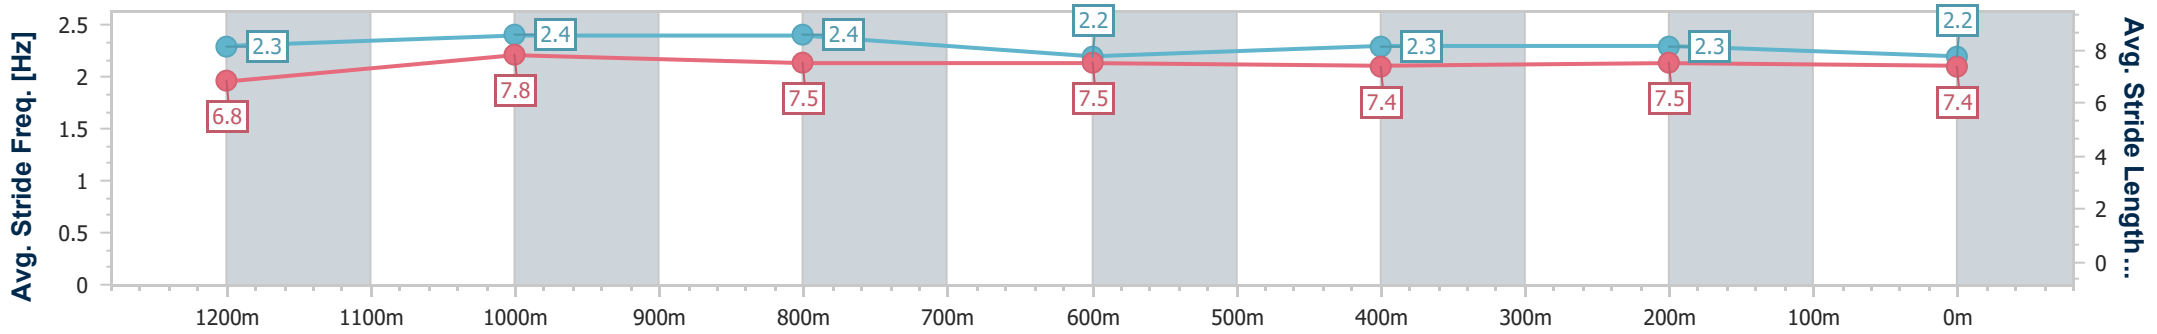

Horse/Jockey Name	Modern Legend
Final Rank	1
Fastest Section Time (Section)	0:10.75 (1200m)
Top Speed [km/h] (Section)	68.6 (1200m)
Race State	Finished

Ladbrokes Cannon Park QLD Professional
Race 9: LINDON REED MORTGAGE CHOICE CAIRNS RATINGS
BAND 0 - 55 Handicap - 1400m

03 March 2024 - 17:16

Track Rating: Soft 5, Weather: Overcast, Rail Position: +2m 1000m-350m; Cutaway Applies True Remainder

Section	Overall	1200m	1000m	800m	600m	400m	200m
Section Times	1:25.99 [1] (0:15.35)	1:10.64 [9] (0:10.75)	0:59.89 [10] (0:11.31)	0:48.58 [11] (0:11.89)	0:36.69 [8] (0:12.12)	0:24.57 [7] (0:12.05)	0:12.52 [5] (0:12.52)
Average Speed [km/h]	47.0	67.1	63.3	60.4	60.7	60.9	57.5
Top Speed [km/h]	66.9	68.6	67.1	61.4	61.5	62.0	59.7
Avg. Dist. to Rail [m]	3.4	1.9	1.2	0.4	3.0	6.2	6.3
Avg. Stride Freq. [Hz]	2.3	2.4	2.4	2.2	2.3	2.3	2.2
Avg. Stride Length [m]	6.8	7.8	7.5	7.5	7.4	7.5	7.4

- [ ] Ranking at each section and finish
- -.-.- No data available at this section
- NA No data available