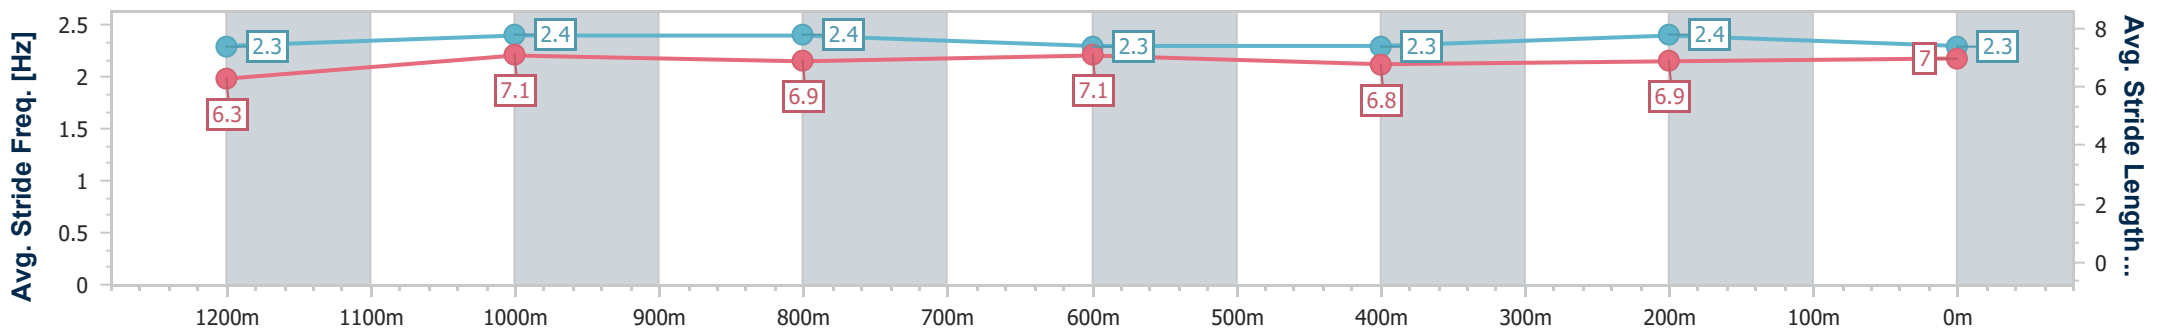

Horse/Jockey Name	Swanky Sue
Final Rank	7
Fastest Section Time (Section)	0:10.55 (1200m)
Top Speed [km/h] (Section)	69.2 (1200m)
Race State	Finished

Ladbrokes Cannon Park QLD Professional
Race 9: LINDON REED MORTGAGE CHOICE CAIRNS RATINGS
BAND 0 - 55 Handicap - 1400m

03 March 2024 - 17:16

Track Rating: Soft 5, Weather: Overcast, Rail Position: +2m 1000m-350m; Cutaway Applies True Remainder

Section	Overall	1200m	1000m	800m	600m	400m	200m							
Section Times	1:26.58 [7] (0:15.94)	1:10.64 [12] (0:10.55)	1:00.09 [12] (0:10.61)	0:49.48 [7] (0:12.10)	0:37.38 [5] (0:12.62)	0:24.76 [11] (0:12.33)	0:12.43 [11] (0:12.43)							
Average Speed [km/h]	45.3	65.9	63.2	59.5	59.3	60.1	57.8							
Top Speed [km/h]	67.0	69.2	66.6	60.6	62.3	62.8	60.9							
Avg. Dist. to Rail [m]	5.2	8.5	9.9	3.0	4.6	9.4	7.3							
Avg. Stride Freq. [Hz]	2.3	2.4	2.4	2.3	2.3	2.4	2.3							
Avg. Stride Length [m]	6.3	7.1	6.9	7.1	6.8	6.9	7.0							

- [ ] Ranking at each section and finish
- -.-.- No data available at this section
- NA No data available