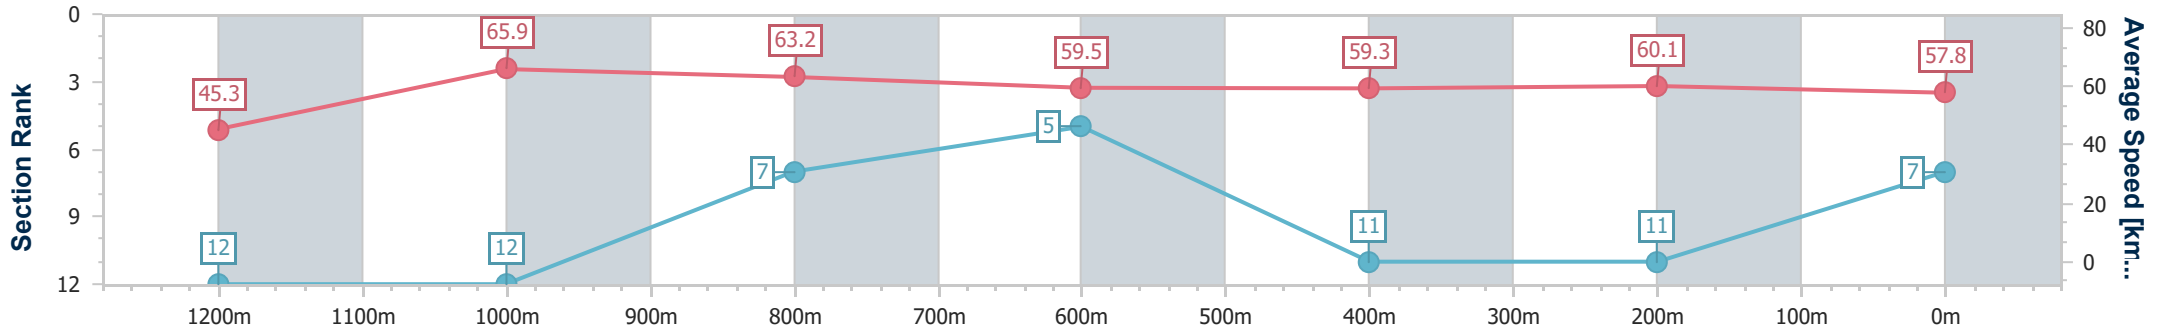

Horse/Jockey Name	Swanky Sue
Final Rank	7
Fastest Section Time (Section)	0:10.55 (1200m)
Top Speed [km/h] (Section)	69.2 (1200m)
Race State	Finished

Ladbrokes Cannon Park QLD Professional
Race 9: LINDON REED MORTGAGE CHOICE CAIRNS RATINGS
BAND 0 - 55 Handicap - 1400m

03 March 2024 - 17:16

Track Rating: Soft 5, Weather: Overcast, Rail Position: +2m 1000m-350m; Cutaway Applies True Remainder

Section	Overall	1200m	1000m	800m	600m	400m	200m							
Section Times	1:26.58 [7] (0:15.94)	1:10.64 [12] (0:10.55)	1:00.09 [12] (0:10.61)	0:49.48 [7] (0:12.10)	0:37.38 [5] (0:12.62)	0:24.76 [11] (0:12.33)	0:12.43 [11] (0:12.43)							
Average Speed [km/h]	45.3	65.9	63.2	59.5	59.3	60.1	57.8							
Top Speed [km/h]	67.0	69.2	66.6	60.6	62.3	62.8	60.9							
Avg. Dist. to Rail [m]	5.2	8.5	9.9	3.0	4.6	9.4	7.3							
Avg. Stride Freq. [Hz]	2.3	2.4	2.4	2.3	2.3	2.4	2.3							
Avg. Stride Length [m]	6.3	7.1	6.9	7.1	6.8	6.9	7.0							

- [ ] Ranking at each section and finish
- -.-.- No data available at this section
- NA No data available