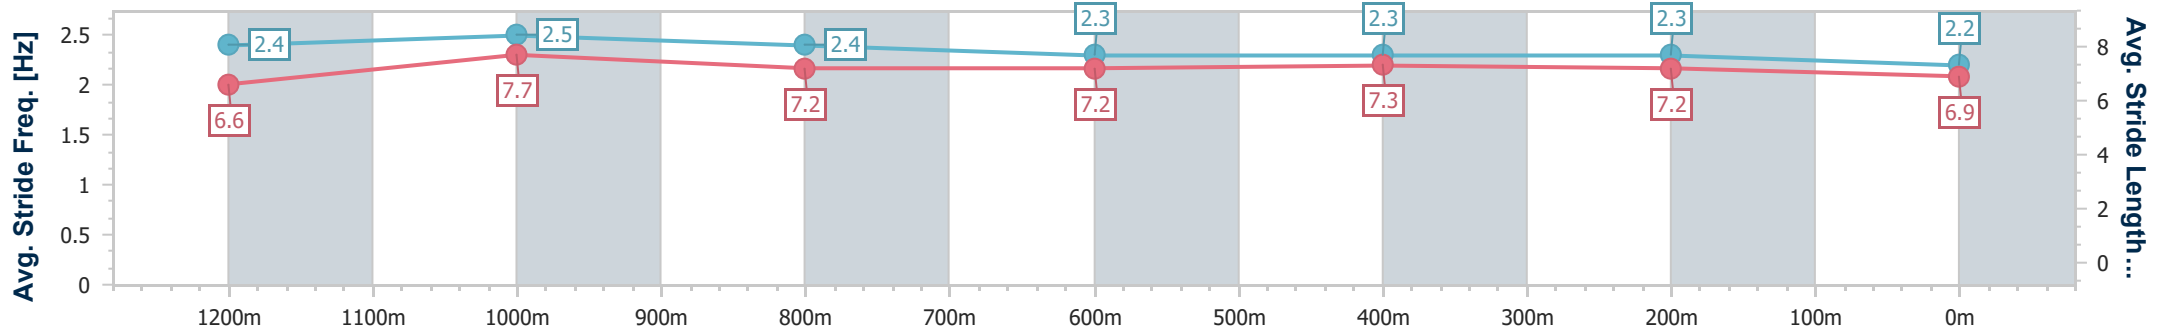

Horse/Jockey Name	Lucky Jim
Final Rank	6
Fastest Section Time (Section)	0:10.31 (1200m)
Top Speed [km/h] (Section)	70.7 (1200m)
Race State	Finished

Ladbrokes Cannon Park QLD Professional
Race 9: LINDON REED MORTGAGE CHOICE CAIRNS RATINGS
BAND 0 - 55 Handicap - 1400m

03 March 2024 - 17:16

Track Rating: Soft 5, Weather: Overcast, Rail Position: +2m 1000m-350m; Cutaway Applies True Remainder

Section	Overall	1200m	1000m	800m	600m	400m	200m
Section Times	1:26.40 [6] (0:14.84)	1:11.56 [5] (0:10.31)	1:01.25 [2] (0:11.48)	0:49.77 [2] (0:12.33)	0:37.44 [2] (0:12.04)	0:25.40 [3] (0:12.43)	0:12.97 [3] (0:12.97)
Average Speed [km/h]	48.4	69.3	61.6	58.4	60.4	59.0	55.4
Top Speed [km/h]	69.9	70.7	64.7	59.7	61.1	60.7	57.2
Avg. Dist. to Rail [m]	3.2	3.2	2.2	0.7	1.6	4.4	3.5
Avg. Stride Freq. [Hz]	2.4	2.5	2.4	2.3	2.3	2.3	2.2
Avg. Stride Length [m]	6.6	7.7	7.2	7.2	7.3	7.2	6.9

- [ ] Ranking at each section and finish
- -.-.- No data available at this section
- NA No data available