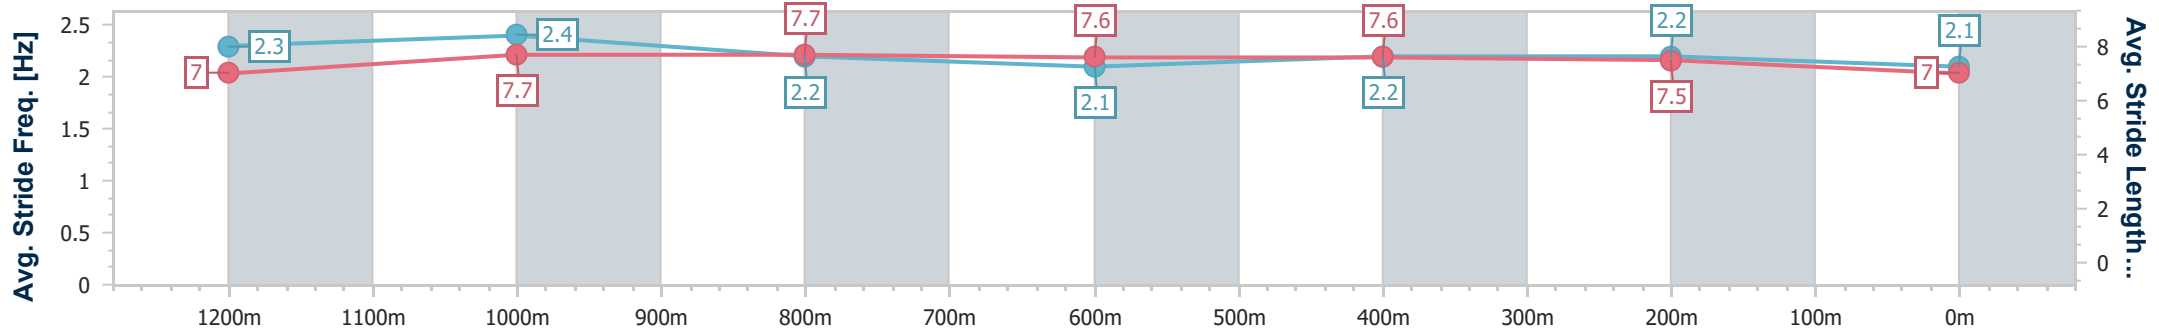

Horse/Jockey Name	Last Not Least
Final Rank	9
Fastest Section Time (Section)	0:10.63 (1200m)
Top Speed [km/h] (Section)	69.4 (Overall)
Race State	Finished

Ladbrokes Cannon Park QLD Professional
Race 9: LINDON REED MORTGAGE CHOICE CAIRNS RATINGS
BAND 0 - 55 Handicap - 1400m

03 March 2024 - 17:16

Track Rating: Soft 5, Weather: Overcast, Rail Position: +2m 1000m-350m; Cutaway Applies True Remainder

Section	Overall	1200m	1000m	800m	600m	400m	200m
Section Times	1:26.89 [9] (0:14.67)	1:12.22 [1] (0:10.63)	1:01.59 [5] (0:11.65)	0:49.94 [4] (0:12.34)	0:37.60 [7] (0:11.98)	0:25.62 [4] (0:12.18)	0:13.44 [4] (0:13.44)
Average Speed [km/h]	49.1	67.1	61.3	58.2	60.0	59.1	53.6
Top Speed [km/h]	69.4	69.3	65.6	59.5	61.2	61.0	57.5
Avg. Dist. to Rail [m]	4.0	3.3	1.5	0.3	0.9	1.3	1.3
Avg. Stride Freq. [Hz]	2.3	2.4	2.2	2.1	2.2	2.2	2.1
Avg. Stride Length [m]	7.0	7.7	7.7	7.6	7.6	7.5	7.0

- [ ] Ranking at each section and finish
- -.-.- No data available at this section
- NA No data available