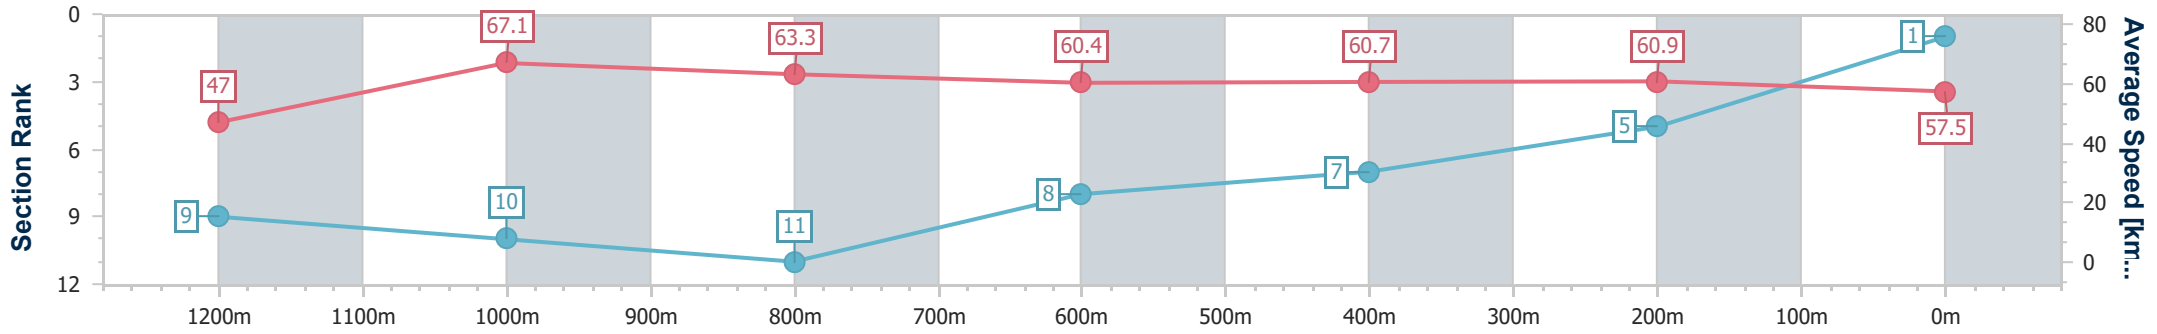

Horse/Jockey Name	Modern Legend
Final Rank	1
Fastest Section Time (Section)	0:10.75 (1200m)
Top Speed [km/h] (Section)	68.6 (1200m)
Race State	Finished

Ladbrokes Cannon Park QLD Professional
Race 9: LINDON REED MORTGAGE CHOICE CAIRNS RATINGS
BAND 0 - 55 Handicap - 1400m

03 March 2024 - 17:16

Track Rating: Soft 5, Weather: Overcast, Rail Position: +2m 1000m-350m; Cutaway Applies True Remainder

Section	Overall	1200m	1000m	800m	600m	400m	200m
Section Times	1:25.99 [1] (0:15.35)	1:10.64 [9] (0:10.75)	0:59.89 [10] (0:11.31)	0:48.58 [11] (0:11.89)	0:36.69 [8] (0:12.12)	0:24.57 [7] (0:12.05)	0:12.52 [5] (0:12.52)
Average Speed [km/h]	47.0	67.1	63.3	60.4	60.7	60.9	57.5
Top Speed [km/h]	66.9	68.6	67.1	61.4	61.5	62.0	59.7
Avg. Dist. to Rail [m]	3.4	1.9	1.2	0.4	3.0	6.2	6.3
Avg. Stride Freq. [Hz]	2.3	2.4	2.4	2.2	2.3	2.3	2.2
Avg. Stride Length [m]	6.8	7.8	7.5	7.5	7.4	7.5	7.4

- [ ] Ranking at each section and finish
- -.-.- No data available at this section
- NA No data available