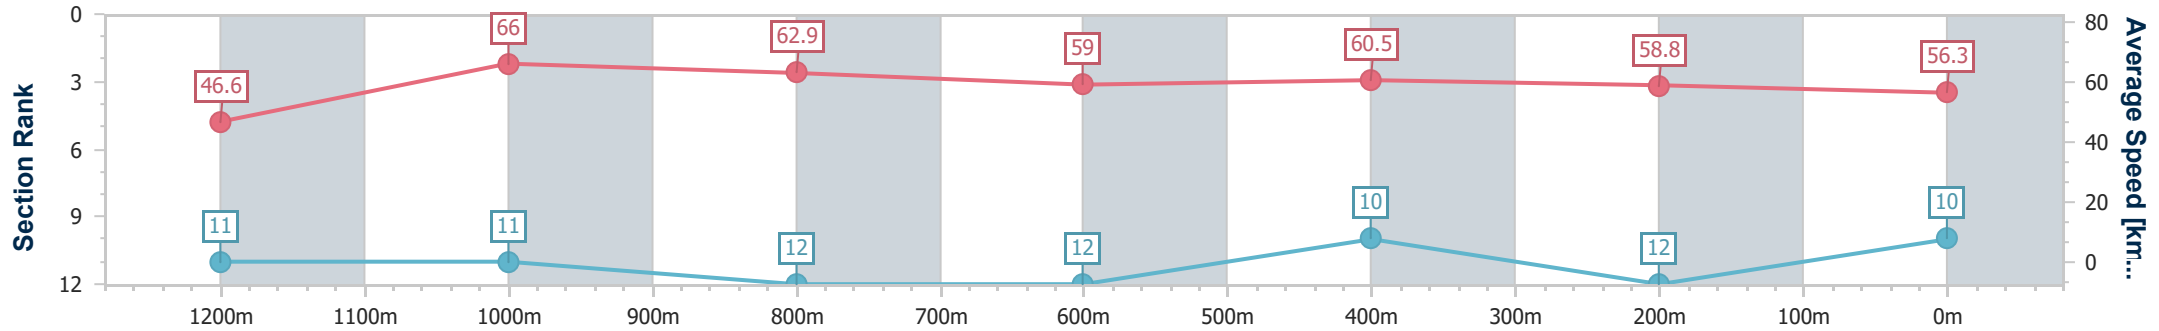

Horse/Jockey Name	Night Guy
Final Rank	10
Fastest Section Time (Section)	0:10.82 (1200m)
Top Speed [km/h] (Section)	67.5 (1200m)
Race State	Finished

Ladbrokes Cannon Park QLD Professional
Race 9: LINDON REED MORTGAGE CHOICE CAIRNS RATINGS
BAND 0 - 55 Handicap - 1400m

03 March 2024 - 17:16

Track Rating: Soft 5, Weather: Overcast, Rail Position: +2m 1000m-350m; Cutaway Applies True Remainder

Section	Overall	1200m	1000m	800m	600m	400m	200m
Section Times	1:26.96 [10] (0:15.49)	1:11.47 [11] (0:10.82)	1:00.65 [11] (0:11.28)	0:49.37 [12] (0:12.21)	0:37.16 [12] (0:12.02)	0:25.14 [10] (0:12.34)	0:12.80 [12] (0:12.80)
Average Speed [km/h]	46.6	66.0	62.9	59.0	60.5	58.8	56.3
Top Speed [km/h]	67.0	67.5	64.7	59.9	61.9	60.2	58.4
Avg. Dist. to Rail [m]	5.3	4.4	1.9	0.4	1.2	4.8	8.4
Avg. Stride Freq. [Hz]	2.3	2.4	2.3	2.2	2.3	2.2	2.2
Avg. Stride Length [m]	6.7	7.7	7.5	7.4	7.4	7.4	7.2

- [ ] Ranking at each section and finish
- -.-.- No data available at this section
- NA No data available