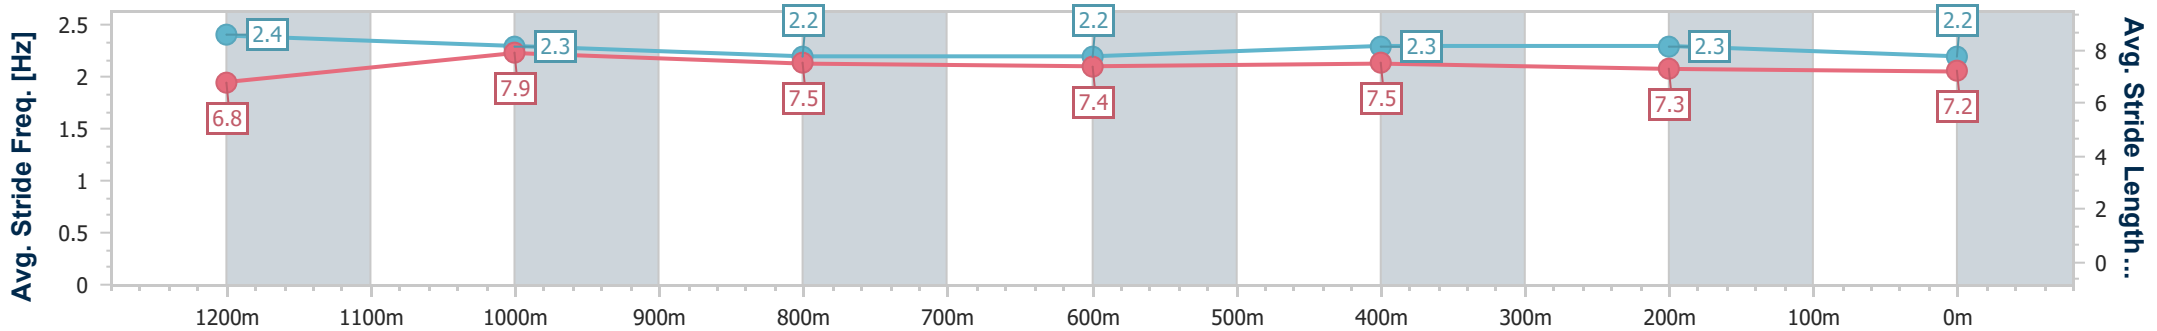

Horse/Jockey Name	Mishani Menace
Final Rank	2
Fastest Section Time (Section)	0:10.60 (1200m)
Top Speed [km/h] (Section)	69.4 (1200m)
Race State	Finished

Ladbrokes Cannon Park QLD Professional
Race 9: LINDON REED MORTGAGE CHOICE CAIRNS RATINGS
BAND 0 - 55 Handicap - 1400m

03 March 2024 - 17:16

Track Rating: Soft 5, Weather: Overcast, Rail Position: +2m 1000m-350m; Cutaway Applies True Remainder

Section	Overall	1200m	1000m	800m	600m	400m	200m
Section Times	1:26.09 [2] (0:14.83)	1:11.26 [4] (0:10.60)	1:00.66 [6] (0:11.71)	0:48.95 [8] (0:12.32)	0:36.63 [10] (0:12.08)	0:24.55 [9] (0:12.11)	0:12.44 [8] (0:12.44)
Average Speed [km/h]	48.4	67.6	60.9	58.4	60.9	60.7	57.9
Top Speed [km/h]	67.5	69.4	65.1	60.2	61.7	62.5	60.2
Avg. Dist. to Rail [m]	3.5	3.2	1.2	1.2	3.3	6.8	6.5
Avg. Stride Freq. [Hz]	2.4	2.3	2.2	2.2	2.3	2.3	2.2
Avg. Stride Length [m]	6.8	7.9	7.5	7.4	7.5	7.3	7.2

- [ ] Ranking at each section and finish
- -.-.- No data available at this section
- NA No data available