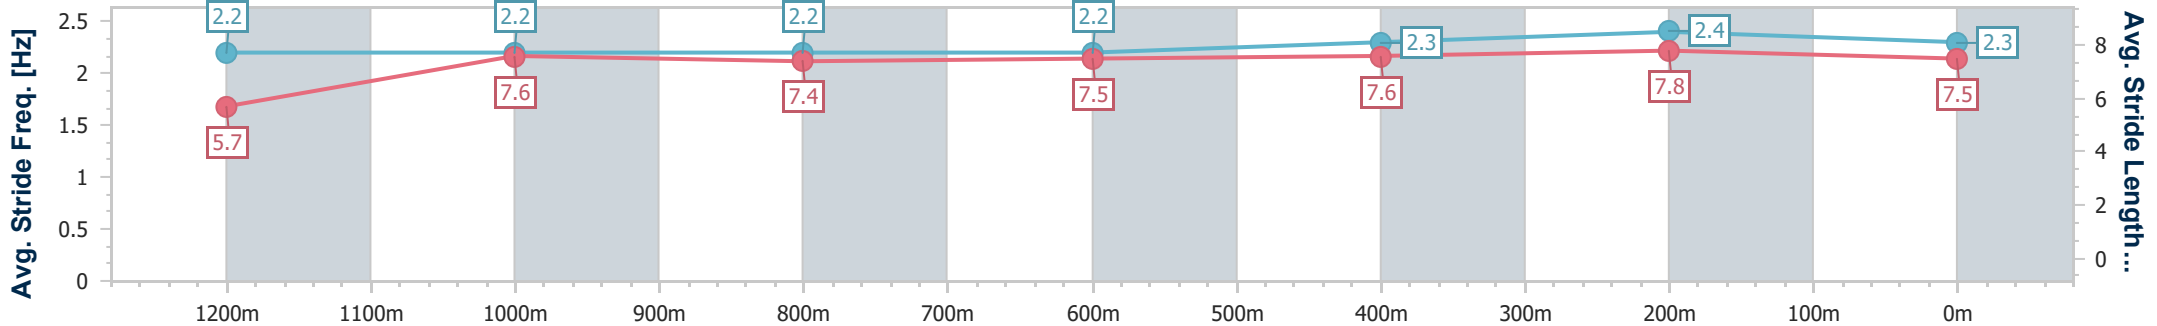

Horse/Jockey Name	Ride For Luck
Final Rank	4
Fastest Section Time (Section)	0:10.80 (400m)
Top Speed [km/h] (Section)	68.0 (400m)
Race State	Finished

Doomben QLD Professional
Race 2: MOUNT FRANKLIN Maiden Handicap - 1350m
06 March 2024 - 13:04
Track Rating: Soft 5, Weather: Fine, Rail Position: +9m

BRISBANE
RACING CLUB

Section	Overall	1200m	1000m	800m	600m	400m	200m
Section Times	1:22.47 [4] (0:12.07)	1:10.40 [8] (0:11.66)	0:58.74 [8] (0:12.39)	0:46.35 [8] (0:12.34)	0:34.01 [9] (0:11.58)	0:22.43 [8] (0:10.80)	0:11.63 [7] (0:11.63)
Average Speed [km/h]	44.9	61.7	58.3	58.8	62.5	66.9	62.0
Top Speed [km/h]	60.6	64.6	60.8	61.1	65.4	68.0	65.7
Avg. Dist. to Rail [m]	5.1	1.6	1.6	1.4	1.2	3.2	3.6
Avg. Stride Freq. [Hz]	2.2	2.2	2.2	2.2	2.3	2.4	2.3
Avg. Stride Length [m]	5.7	7.6	7.4	7.5	7.6	7.8	7.5

- [ ] Ranking at each section and finish
- -.-.- No data available at this section
- NA No data available