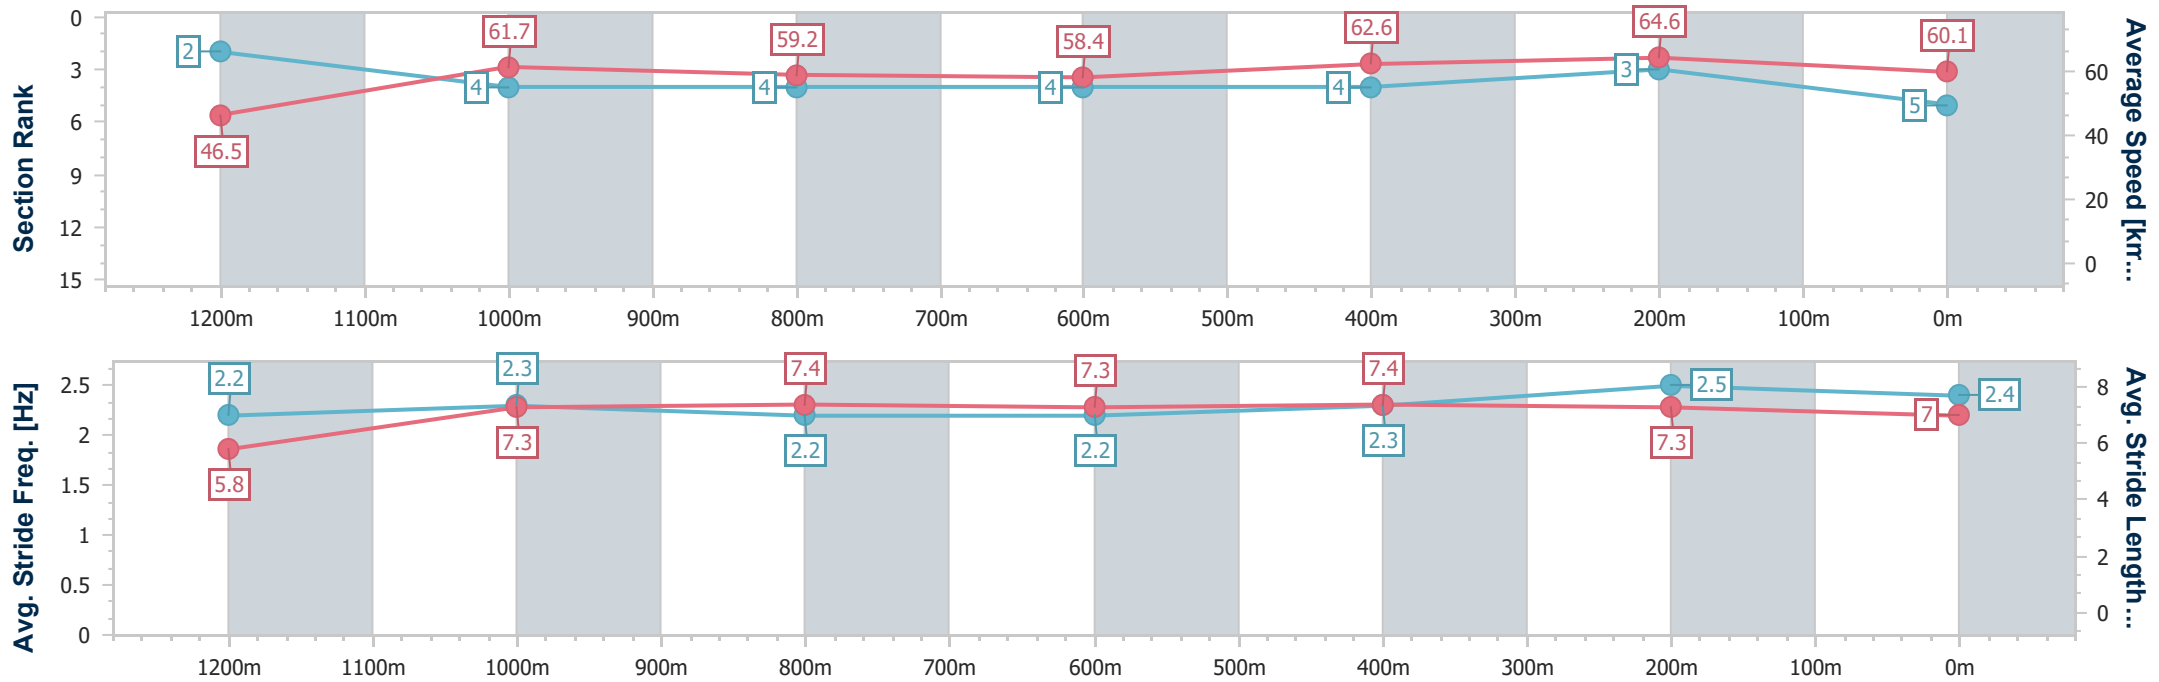

Horse/Jockey Name	Skywriter
Final Rank	5
Fastest Section Time (Section)	0:11.15 (400m)
Top Speed [km/h] (Section)	65.4 (400m)
Race State	Finished

Doomben QLD Professional
Race 2: MOUNT FRANKLIN Maiden Handicap - 1350m
06 March 2024 - 13:04
Track Rating: Soft 5, Weather: Fine, Rail Position: +9m

BRISBANE
RACING CLUB

Section	Overall	1200m	1000m	800m	600m	400m	200m
Section Times	1:22.57 [5] (0:11.59)	1:10.98 [2] (0:11.67)	0:59.31 [4] (0:12.23)	0:47.08 [4] (0:12.39)	0:34.69 [4] (0:11.58)	0:23.11 [4] (0:11.15)	0:11.96 [3] (0:11.96)
Average Speed [km/h]	46.5	61.7	59.2	58.4	62.6	64.6	60.1
Top Speed [km/h]	63.3	63.3	59.9	60.2	64.5	65.4	63.6
Avg. Dist. to Rail [m]	3.9	1.8	1.5	1.4	0.5	1.5	2.3
Avg. Stride Freq. [Hz]	2.2	2.3	2.2	2.2	2.3	2.5	2.4
Avg. Stride Length [m]	5.8	7.3	7.4	7.3	7.4	7.3	7.0

- [ ] Ranking at each section and finish
- -.-.- No data available at this section
- NA No data available