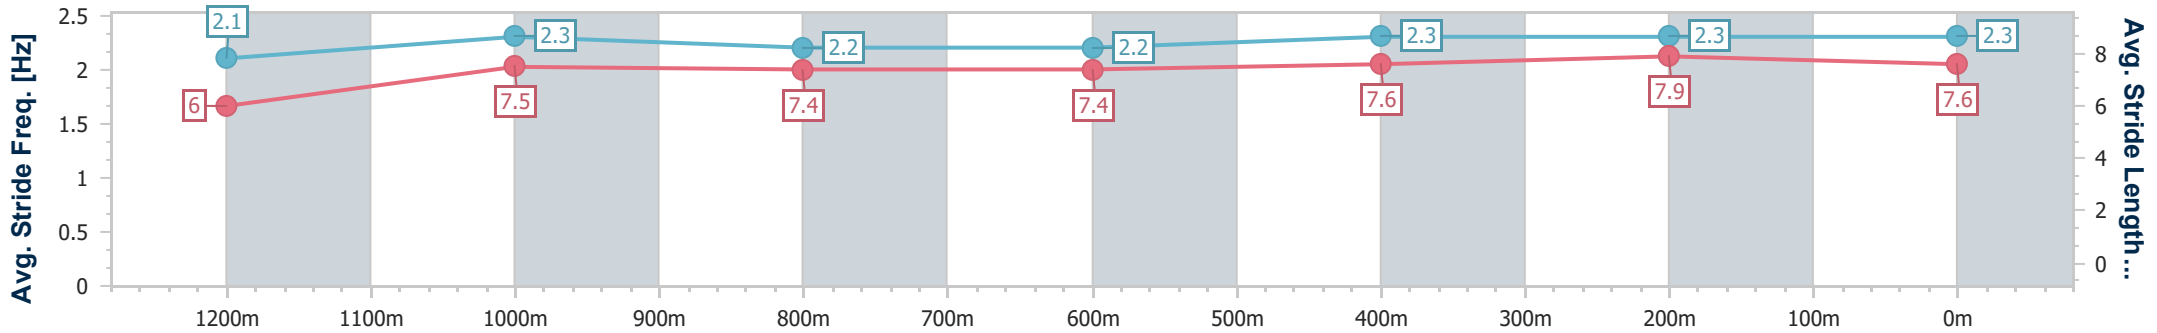

Horse/Jockey Name	I Saw The Light
Final Rank	2
Fastest Section Time (Section)	0:11.08 (400m)
Top Speed [km/h] (Section)	65.7 (400m)
Race State	Finished

Doomben QLD Professional
Race 2: MOUNT FRANKLIN Maiden Handicap - 1350m
06 March 2024 - 13:04
Track Rating: Soft 5, Weather: Fine, Rail Position: +9m

BRISBANE
RACING CLUB

Section	Overall	1200m	1000m	800m	600m	400m	200m
Section Times	1:22.03 [2] (0:11.74)	1:10.29 [5] (0:11.59)	0:58.70 [5] (0:12.28)	0:46.42 [6] (0:12.34)	0:34.08 [5] (0:11.67)	0:22.41 [5] (0:11.08)	0:11.33 [6] (0:11.33)
Average Speed [km/h]	46.2	61.8	58.9	58.7	62.3	65.0	63.6
Top Speed [km/h]	60.8	63.0	59.9	60.7	64.3	65.7	65.2
Avg. Dist. to Rail [m]	3.9	1.1	0.9	1.6	1.1	1.0	1.6
Avg. Stride Freq. [Hz]	2.1	2.3	2.2	2.2	2.3	2.3	2.3
Avg. Stride Length [m]	6.0	7.5	7.4	7.4	7.6	7.9	7.6

- [ ] Ranking at each section and finish
- -.-.- No data available at this section
- NA No data available