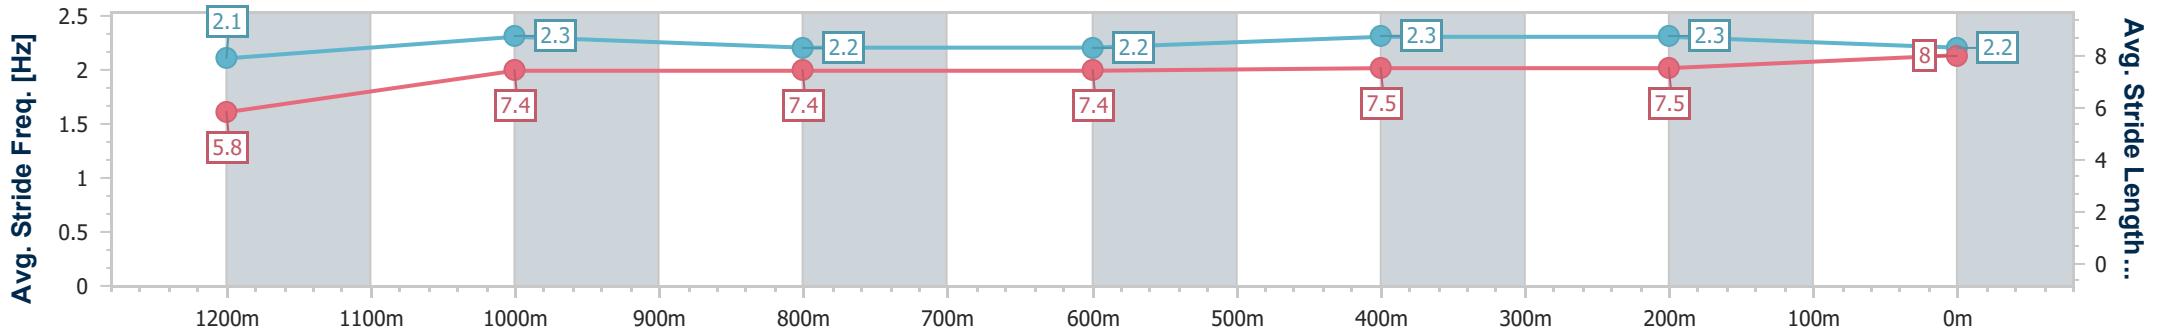

Horse/Jockey Name	Forbidden Apple
Final Rank	6
Fastest Section Time (Section)	0:11.04 (400m)
Top Speed [km/h] (Section)	65.5 (400m)
Race State	Finished

Doomben QLD Professional
Race 2: MOUNT FRANKLIN Maiden Handicap - 1350m
06 March 2024 - 13:04
Track Rating: Soft 5, Weather: Fine, Rail Position: +9m

BRISBANE
RACING CLUB

Section	Overall	1200m	1000m	800m	600m	400m	200m
Section Times	1:22.06 [6] (0:12.10)	1:09.96 [9] (0:11.75)	0:58.21 [10] (0:12.29)	0:45.92 [9] (0:12.07)	0:33.85 [8] (0:11.43)	0:22.42 [6] (0:11.04)	0:11.38 [4] (0:11.38)
Average Speed [km/h]	44.8	61.3	58.5	59.9	62.8	65.2	63.3
Top Speed [km/h]	60.3	61.9	60.3	61.6	64.9	65.5	65.3
Avg. Dist. to Rail [m]	6.6	1.2	0.8	0.3	0.3	1.4	3.9
Avg. Stride Freq. [Hz]	2.1	2.3	2.2	2.2	2.3	2.3	2.2
Avg. Stride Length [m]	5.8	7.4	7.4	7.4	7.5	7.5	8.0

- [ ] Ranking at each section and finish
- -.-.- No data available at this section
- NA No data available