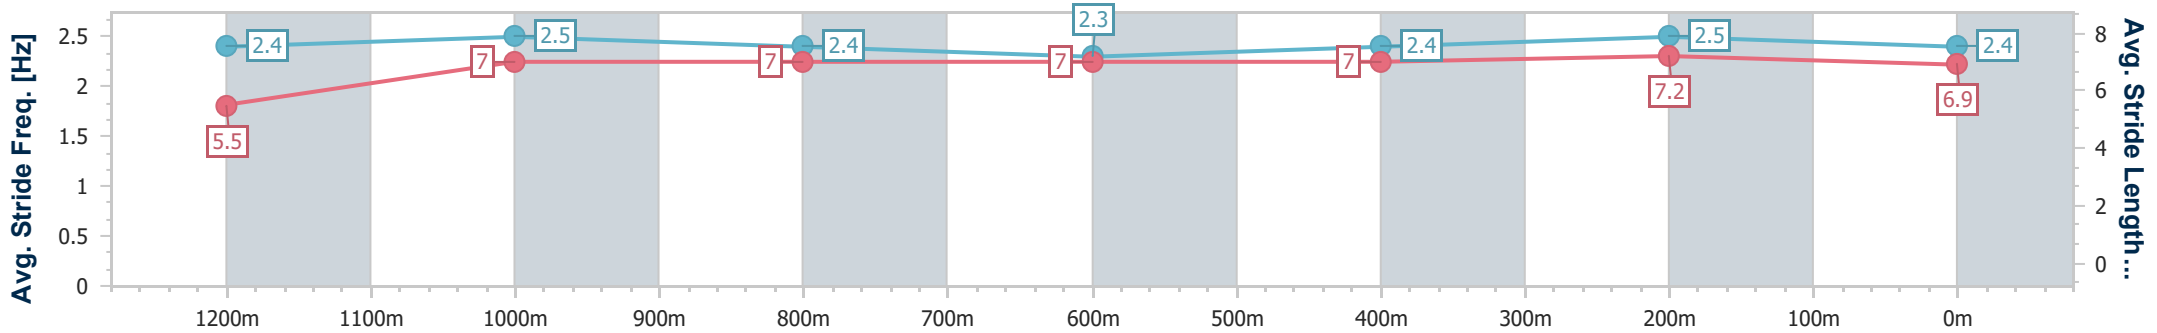

Horse/Jockey Name	Cyberwars
Final Rank	7
Fastest Section Time (Section)	0:11.24 (400m)
Top Speed [km/h] (Section)	64.9 (400m)
Race State	Finished

Doomben QLD Professional
Race 2: MOUNT FRANKLIN Maiden Handicap - 1350m
06 March 2024 - 13:04
Track Rating: Soft 5, Weather: Fine, Rail Position: +9m

BRISBANE
RACING CLUB

Section	Overall	1200m	1000m	800m	600m	400m	200m
Section Times	1:22.76 [7] (0:11.59)	1:11.17 [3] (0:11.43)	0:59.74 [2] (0:12.30)	0:47.44 [2] (0:12.40)	0:35.04 [2] (0:11.73)	0:23.31 [3] (0:11.24)	0:12.07 [5] (0:12.07)
Average Speed [km/h]	46.7	62.7	58.7	58.5	61.2	64.1	59.7
Top Speed [km/h]	63.2	64.5	60.0	60.1	63.6	64.9	62.3
Avg. Dist. to Rail [m]	5.9	2.9	1.4	0.9	0.3	1.2	1.0
Avg. Stride Freq. [Hz]	2.4	2.5	2.4	2.3	2.4	2.5	2.4
Avg. Stride Length [m]	5.5	7.0	7.0	7.0	7.0	7.2	6.9

- [ ] Ranking at each section and finish
- -.-.- No data available at this section
- NA No data available