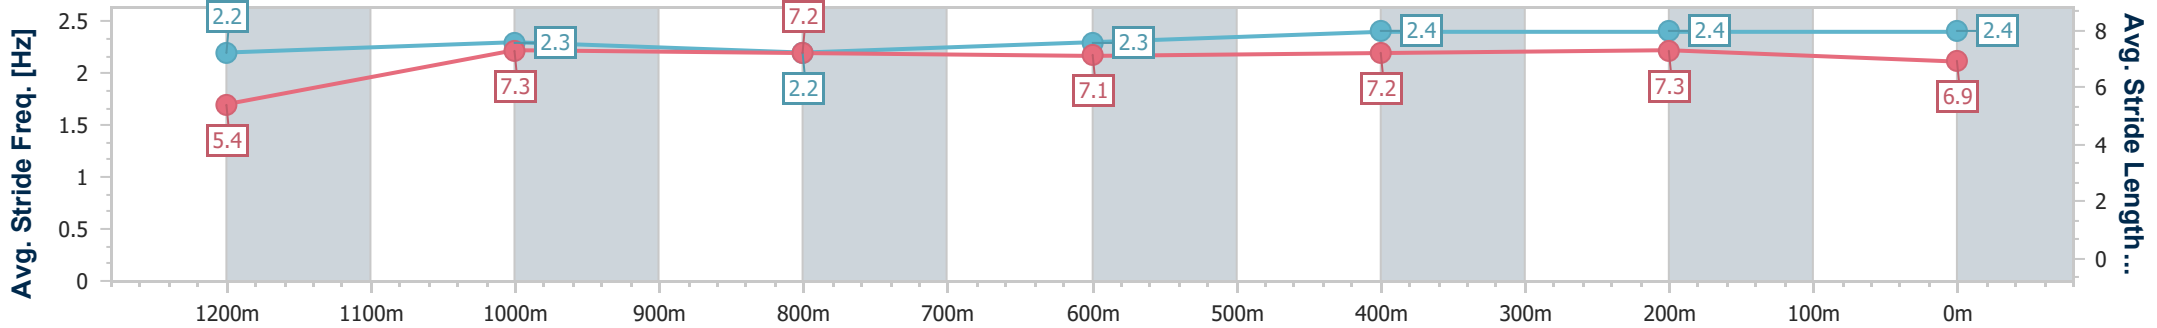

Horse/Jockey Name	Miss Ribchester
Final Rank	11
Fastest Section Time (Section)	0:11.31 (400m)
Top Speed [km/h] (Section)	65.0 (400m)
Race State	Finished

Doomben QLD Professional
Race 2: MOUNT FRANKLIN Maiden Handicap - 1350m
06 March 2024 - 13:04
Track Rating: Soft 5, Weather: Fine, Rail Position: +9m

BRISBANE
RACING CLUB

Section	Overall	1200m	1000m	800m	600m	400m	200m
Section Times	1:23.92 [11] (0:12.53)	1:11.39 [12] (0:11.68)	0:59.71 [12] (0:12.49)	0:47.22 [12] (0:12.21)	0:35.01 [12] (0:11.69)	0:23.32 [12] (0:11.31)	0:12.01 [12] (0:12.01)
Average Speed [km/h]	43.3	61.5	57.9	58.7	61.3	63.5	60.1
Top Speed [km/h]	60.9	62.7	61.3	60.3	62.6	65.0	62.6
Avg. Dist. to Rail [m]	4.9	0.4	0.4	0.2	1.0	2.7	5.6
Avg. Stride Freq. [Hz]	2.2	2.3	2.2	2.3	2.4	2.4	2.4
Avg. Stride Length [m]	5.4	7.3	7.2	7.1	7.2	7.3	6.9

- [ ] Ranking at each section and finish
- -.-.- No data available at this section
- NA No data available