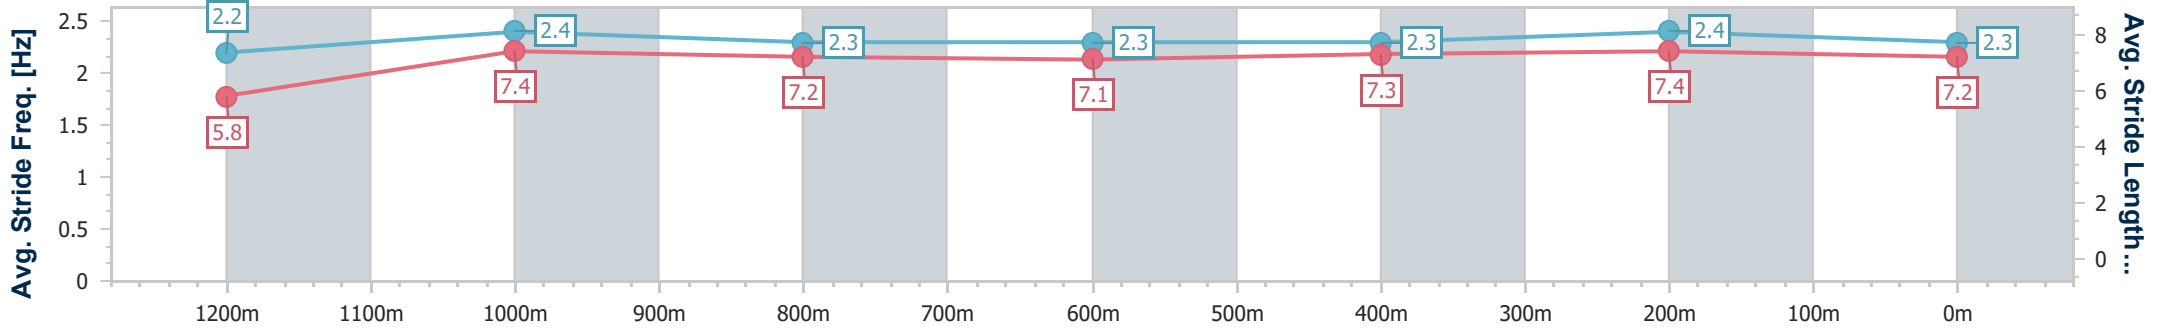

Horse/Jockey Name	Vautin
Final Rank	10
Fastest Section Time (Section)	0:11.46 (400m)
Top Speed [km/h] (Section)	64.2 (1200m)
Race State	Finished

Doomben QLD Professional
Race 2: MOUNT FRANKLIN Maiden Handicap - 1350m
06 March 2024 - 13:04
Track Rating: Soft 5, Weather: Fine, Rail Position: +9m

BRISBANE
RACING CLUB

Section	Overall	1200m	1000m	800m	600m	400m	200m
Section Times	1:23.66 [10] (0:11.89)	1:11.77 [7] (0:11.52)	1:00.25 [7] (0:12.36)	0:47.89 [7] (0:12.35)	0:35.54 [6] (0:11.70)	0:23.84 [7] (0:11.46)	0:12.38 [8] (0:12.38)
Average Speed [km/h]	45.3	62.7	58.3	58.5	61.3	62.8	58.2
Top Speed [km/h]	62.7	64.2	60.3	60.1	63.0	63.9	61.3
Avg. Dist. to Rail [m]	3.0	1.0	0.7	0.7	0.6	1.0	2.0
Avg. Stride Freq. [Hz]	2.2	2.4	2.3	2.3	2.3	2.4	2.3
Avg. Stride Length [m]	5.8	7.4	7.2	7.1	7.3	7.4	7.2

- [ ] Ranking at each section and finish
- -.-.- No data available at this section
- NA No data available