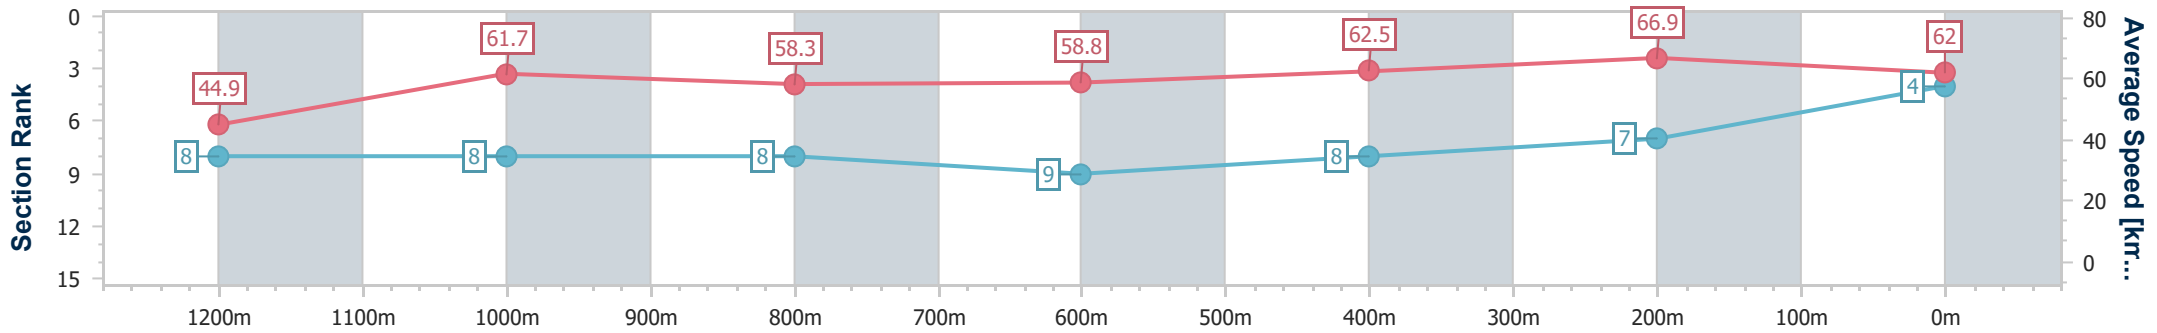

Horse/Jockey Name	Ride For Luck
Final Rank	4
Fastest Section Time (Section)	0:10.80 (400m)
Top Speed [km/h] (Section)	68.0 (400m)
Race State	Finished

Doomben QLD Professional
Race 2: MOUNT FRANKLIN Maiden Handicap - 1350m
06 March 2024 - 13:04
Track Rating: Soft 5, Weather: Fine, Rail Position: +9m

BRISBANE
RACING CLUB

Section	Overall	1200m	1000m	800m	600m	400m	200m
Section Times	1:22.47 [4] (0:12.07)	1:10.40 [8] (0:11.66)	0:58.74 [8] (0:12.39)	0:46.35 [8] (0:12.34)	0:34.01 [9] (0:11.58)	0:22.43 [8] (0:10.80)	0:11.63 [7] (0:11.63)
Average Speed [km/h]	44.9	61.7	58.3	58.8	62.5	66.9	62.0
Top Speed [km/h]	60.6	64.6	60.8	61.1	65.4	68.0	65.7
Avg. Dist. to Rail [m]	5.1	1.6	1.6	1.4	1.2	3.2	3.6
Avg. Stride Freq. [Hz]	2.2	2.2	2.2	2.2	2.3	2.4	2.3
Avg. Stride Length [m]	5.7	7.6	7.4	7.5	7.6	7.8	7.5

- [ ] Ranking at each section and finish
- -.-.- No data available at this section
- NA No data available