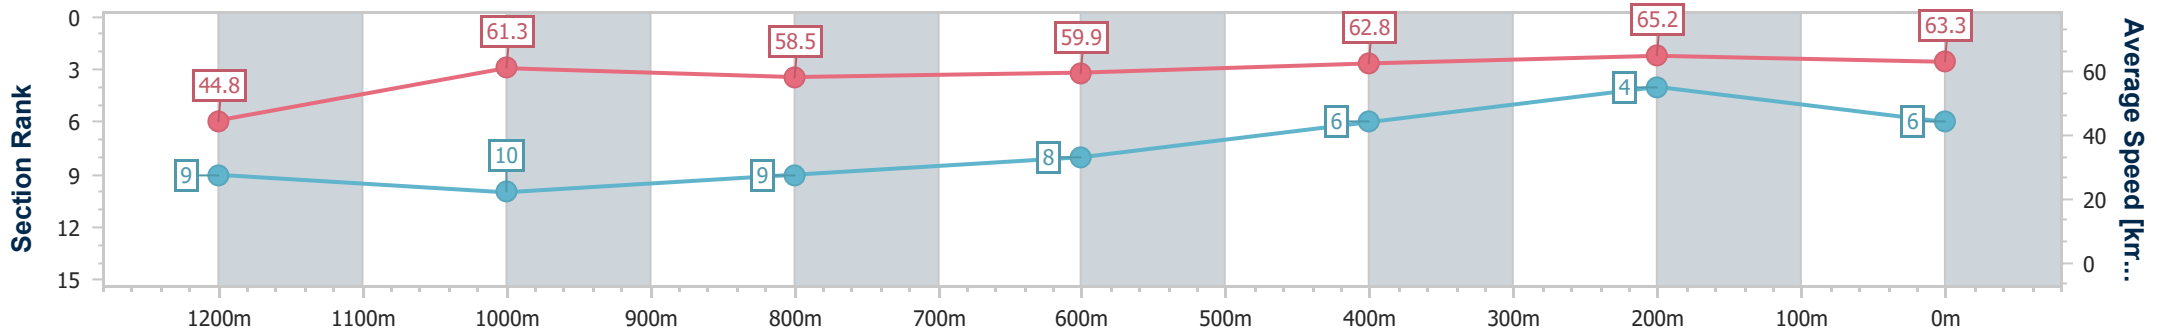

Horse/Jockey Name	Forbidden Apple
Final Rank	6
Fastest Section Time (Section)	0:11.04 (400m)
Top Speed [km/h] (Section)	65.5 (400m)
Race State	Finished

Doomben QLD Professional
Race 2: MOUNT FRANKLIN Maiden Handicap - 1350m
06 March 2024 - 13:04
Track Rating: Soft 5, Weather: Fine, Rail Position: +9m

BRISBANE
RACING CLUB

Section	Overall	1200m	1000m	800m	600m	400m	200m
Section Times	1:22.06 [6] (0:12.10)	1:09.96 [9] (0:11.75)	0:58.21 [10] (0:12.29)	0:45.92 [9] (0:12.07)	0:33.85 [8] (0:11.43)	0:22.42 [6] (0:11.04)	0:11.38 [4] (0:11.38)
Average Speed [km/h]	44.8	61.3	58.5	59.9	62.8	65.2	63.3
Top Speed [km/h]	60.3	61.9	60.3	61.6	64.9	65.5	65.3
Avg. Dist. to Rail [m]	6.6	1.2	0.8	0.3	0.3	1.4	3.9
Avg. Stride Freq. [Hz]	2.1	2.3	2.2	2.2	2.3	2.3	2.2
Avg. Stride Length [m]	5.8	7.4	7.4	7.4	7.5	7.5	8.0

- [ ] Ranking at each section and finish
- -.-.- No data available at this section
- NA No data available