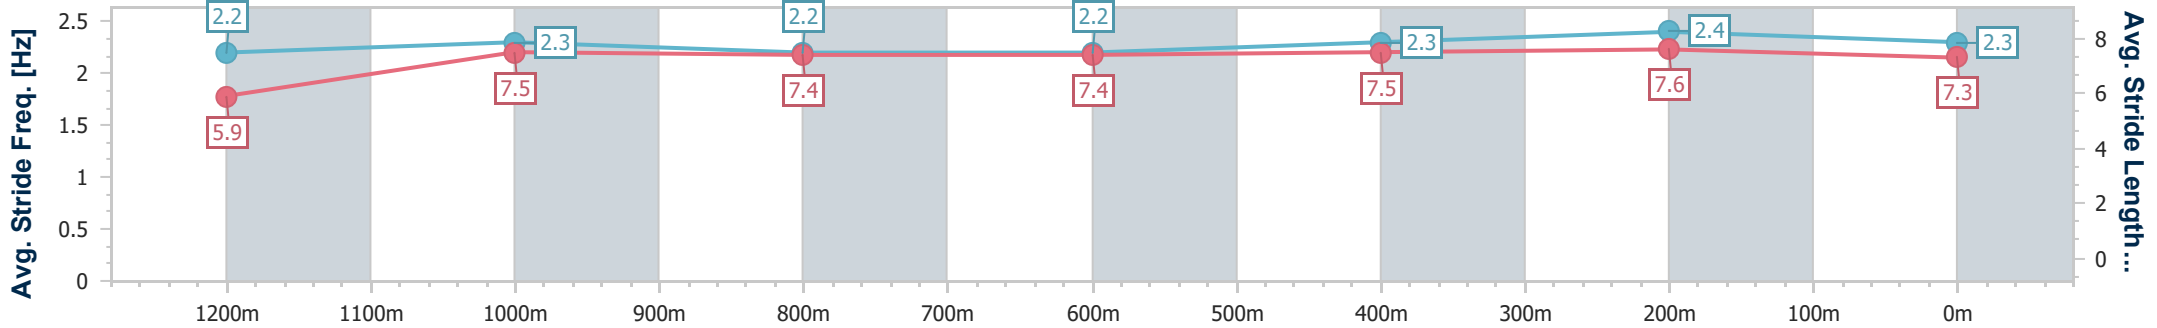

BRISBANE
RACING CLUB

Section	Overall	1200m	1000m	800m	600m	400m	200m
Section Times	1:21.94 [1] (0:11.38)	1:10.56 [1] (0:11.57)	0:58.99 [1] (0:12.14)	0:46.85 [1] (0:12.45)	0:34.40 [1] (0:11.69)	0:22.71 [2] (0:10.97)	0:11.74 [1] (0:11.74)
Average Speed [km/h]	47.5	62.5	59.1	57.9	61.5	65.4	61.6
Top Speed [km/h]	62.9	63.4	60.5	59.0	63.2	66.6	65.6
Avg. Dist. to Rail [m]	7.9	1.2	0.3	0.3	0.5	0.8	0.9
Avg. Stride Freq. [Hz]	2.2	2.3	2.2	2.2	2.3	2.4	2.3
Avg. Stride Length [m]	5.9	7.5	7.4	7.4	7.5	7.6	7.3