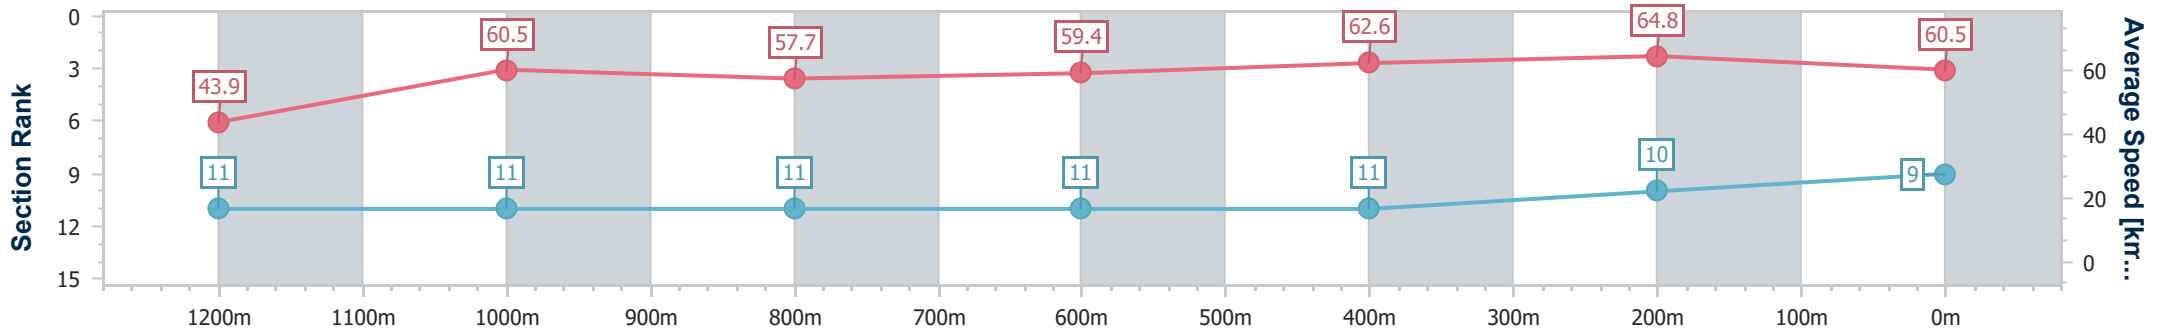

Horse/Jockey Name	Cool Prophet
Final Rank	9
Fastest Section Time (Section)	0:11.09 (400m)
Top Speed [km/h] (Section)	65.4 (400m)
Race State	Finished

Doomben QLD Professional
Race 2: MOUNT FRANKLIN Maiden Handicap - 1350m
06 March 2024 - 13:04
Track Rating: Soft 5, Weather: Fine, Rail Position: +9m

BRISBANE
RACING CLUB

Section	Overall	1200m	1000m	800m	600m	400m	200m
Section Times	1:23.33 [9] (0:12.28)	1:11.05 [11] (0:11.92)	0:59.13 [11] (0:12.47)	0:46.66 [11] (0:12.17)	0:34.49 [11] (0:11.51)	0:22.98 [11] (0:11.09)	0:11.89 [10] (0:11.89)
Average Speed [km/h]	43.9	60.5	57.7	59.4	62.6	64.8	60.5
Top Speed [km/h]	58.3	62.9	60.3	61.4	64.1	65.4	64.1
Avg. Dist. to Rail [m]	8.5	1.6	1.0	0.4	0.3	0.5	0.9
Avg. Stride Freq. [Hz]	2.2	2.3	2.2	2.2	2.3	2.3	2.3
Avg. Stride Length [m]	5.7	7.4	7.4	7.4	7.7	7.8	7.5

- [ ] Ranking at each section and finish
- -.-.- No data available at this section
- NA No data available