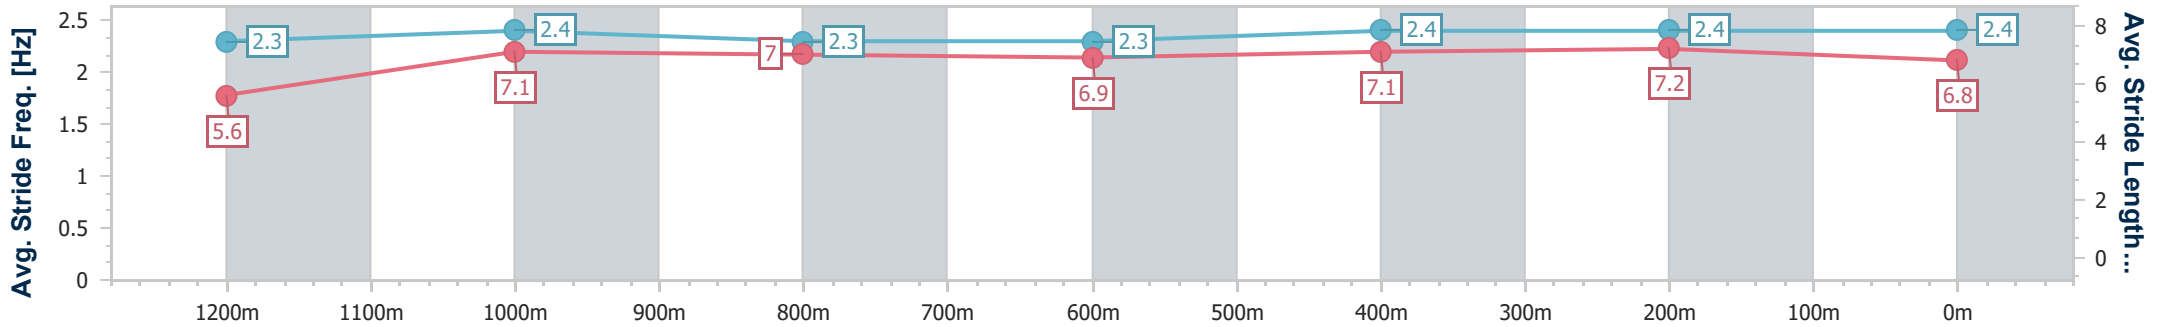

Horse/Jockey Name	lknowicanfly
Final Rank	12
Fastest Section Time (Section)	0:11.55 (400m)
Top Speed [km/h] (Section)	64.0 (400m)
Race State	Finished

Doomben QLD Professional
Race 2: MOUNT FRANKLIN Maiden Handicap - 1350m
06 March 2024 - 13:04
Track Rating: Soft 5, Weather: Fine, Rail Position: +9m

BRISBANE
RACING CLUB

Section	Overall	1200m	1000m	800m	600m	400m	200m
Section Times	1:24.08 [12] (0:11.75)	1:12.33 [6] (0:11.60)	1:00.73 [6] (0:12.25)	0:48.48 [5] (0:12.56)	0:35.92 [7] (0:11.89)	0:24.03 [9] (0:11.55)	0:12.48 [11] (0:12.48)
Average Speed [km/h]	46.2	62.0	58.9	58.0	61.4	62.6	57.7
Top Speed [km/h]	61.5	62.7	61.1	60.8	62.8	64.0	61.2
Avg. Dist. to Rail [m]	6.5	1.7	0.7	2.7	2.5	2.9	3.2
Avg. Stride Freq. [Hz]	2.3	2.4	2.3	2.3	2.4	2.4	2.4
Avg. Stride Length [m]	5.6	7.1	7.0	6.9	7.1	7.2	6.8

- [ ] Ranking at each section and finish
- -.-.- No data available at this section
- NA No data available