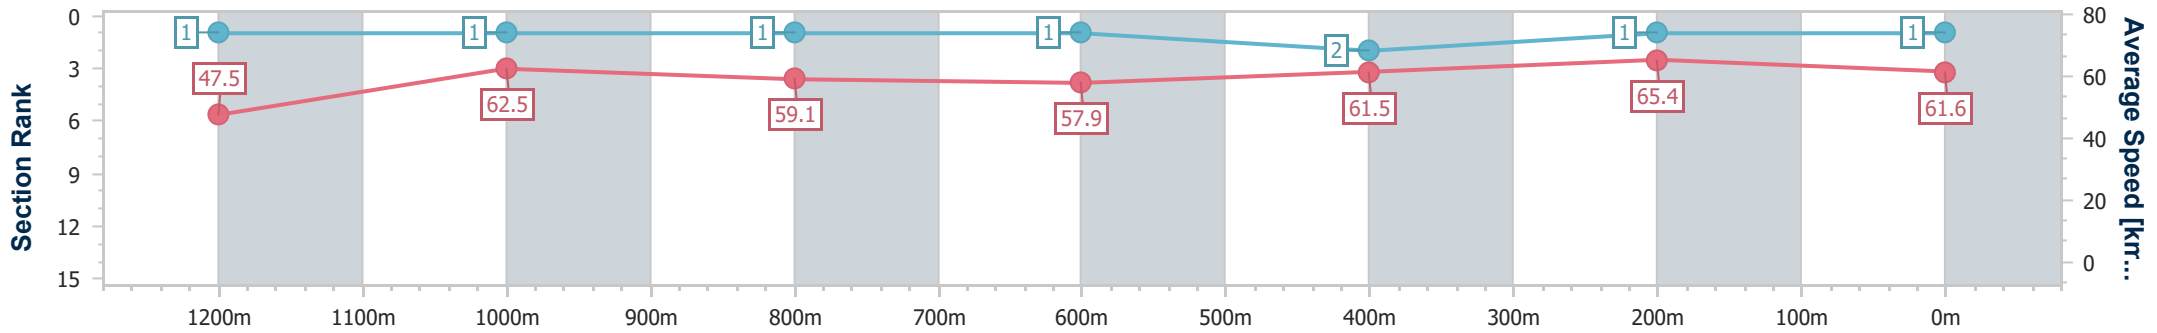

BRISBANE
RACING CLUB

Section	Overall	1200m	1000m	800m	600m	400m	200m
Section Times	1:21.94 [1] (0:11.38)	1:10.56 [1] (0:11.57)	0:58.99 [1] (0:12.14)	0:46.85 [1] (0:12.45)	0:34.40 [1] (0:11.69)	0:22.71 [2] (0:10.97)	0:11.74 [1] (0:11.74)
Average Speed [km/h]	47.5	62.5	59.1	57.9	61.5	65.4	61.6
Top Speed [km/h]	62.9	63.4	60.5	59.0	63.2	66.6	65.6
Avg. Dist. to Rail [m]	7.9	1.2	0.3	0.3	0.5	0.8	0.9
Avg. Stride Freq. [Hz]	2.2	2.3	2.2	2.2	2.3	2.4	2.3
Avg. Stride Length [m]	5.9	7.5	7.4	7.4	7.5	7.6	7.3