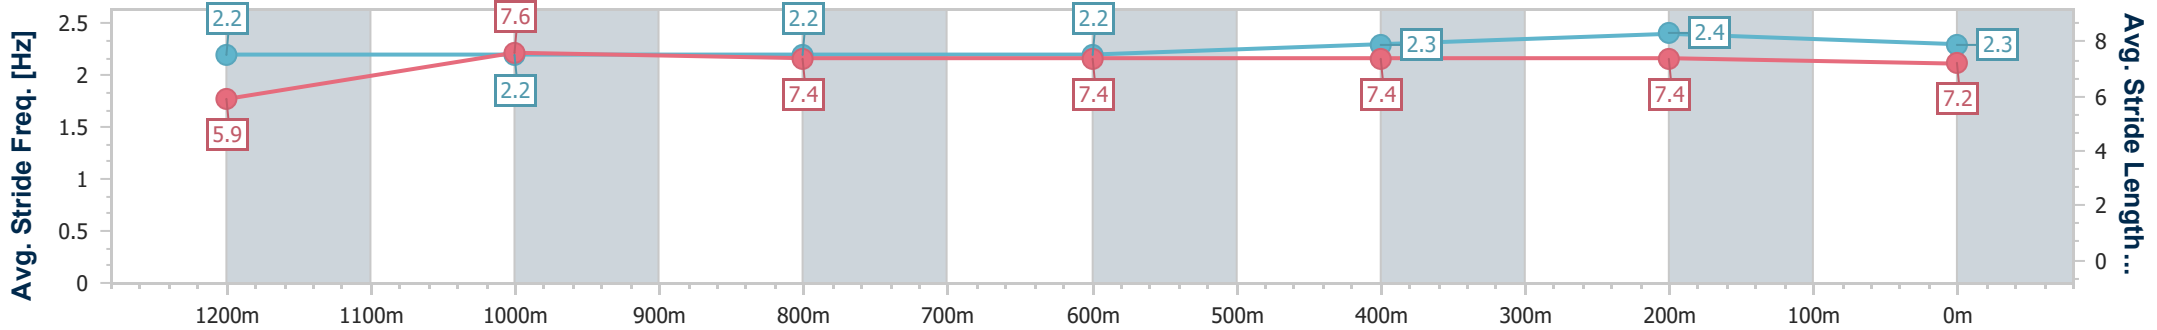

Horse/Jockey Name	Alaska De Lune
Final Rank	3
Fastest Section Time (Section)	0:11.29 (400m)
Top Speed [km/h] (Section)	64.4 (400m)
Race State	Finished

Doomben QLD Professional
Race 2: MOUNT FRANKLIN Maiden Handicap - 1350m
06 March 2024 - 13:04
Track Rating: Soft 5, Weather: Fine, Rail Position: +9m

BRISBANE
RACING CLUB

Section	Overall	1200m	1000m	800m	600m	400m	200m
Section Times	1:22.36 [3] (0:11.62)	1:10.74 [4] (0:11.53)	0:59.21 [3] (0:12.29)	0:46.92 [3] (0:12.36)	0:34.56 [3] (0:11.42)	0:23.14 [1] (0:11.29)	0:11.85 [2] (0:11.85)
Average Speed [km/h]	46.7	62.4	58.7	58.5	62.5	63.4	60.7
Top Speed [km/h]	62.0	62.9	59.3	59.6	63.9	64.4	63.5
Avg. Dist. to Rail [m]	1.5	0.9	1.3	0.7	1.7	1.4	0.6
Avg. Stride Freq. [Hz]	2.2	2.2	2.2	2.2	2.3	2.4	2.3
Avg. Stride Length [m]	5.9	7.6	7.4	7.4	7.4	7.4	7.2

- [ ] Ranking at each section and finish
- -.-.- No data available at this section
- NA No data available