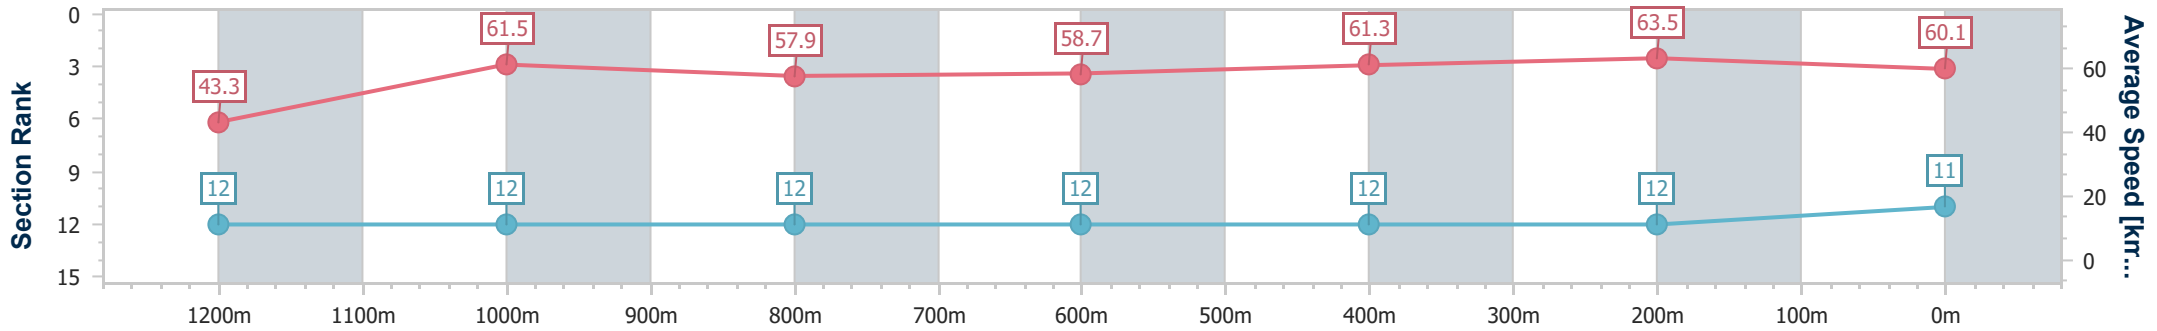

Horse/Jockey Name	Miss Ribchester
Final Rank	11
Fastest Section Time (Section)	0:11.31 (400m)
Top Speed [km/h] (Section)	65.0 (400m)
Race State	Finished

Doomben QLD Professional
Race 2: MOUNT FRANKLIN Maiden Handicap - 1350m
06 March 2024 - 13:04
Track Rating: Soft 5, Weather: Fine, Rail Position: +9m

BRISBANE
RACING CLUB

Section	Overall	1200m	1000m	800m	600m	400m	200m
Section Times	1:23.92 [11] (0:12.53)	1:11.39 [12] (0:11.68)	0:59.71 [12] (0:12.49)	0:47.22 [12] (0:12.21)	0:35.01 [12] (0:11.69)	0:23.32 [12] (0:11.31)	0:12.01 [12] (0:12.01)
Average Speed [km/h]	43.3	61.5	57.9	58.7	61.3	63.5	60.1
Top Speed [km/h]	60.9	62.7	61.3	60.3	62.6	65.0	62.6
Avg. Dist. to Rail [m]	4.9	0.4	0.4	0.2	1.0	2.7	5.6
Avg. Stride Freq. [Hz]	2.2	2.3	2.2	2.3	2.4	2.4	2.4
Avg. Stride Length [m]	5.4	7.3	7.2	7.1	7.2	7.3	6.9

- [ ] Ranking at each section and finish
- -.-.- No data available at this section
- NA No data available