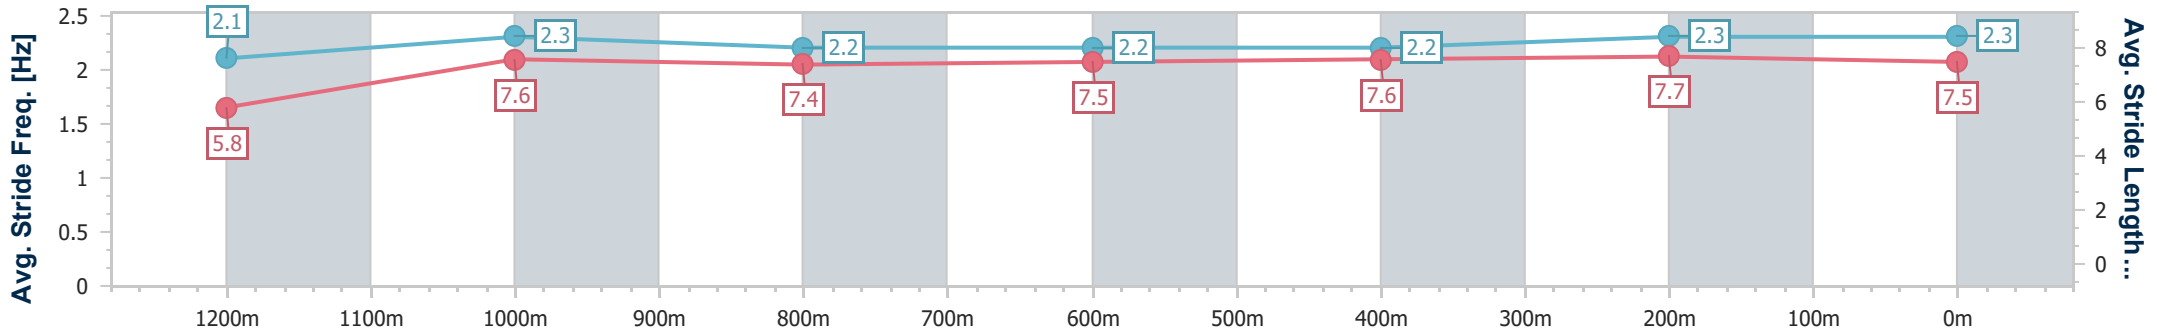

Horse/Jockey Name	Glenray's Mate
Final Rank	8
Fastest Section Time (Section)	0:11.13 (400m)
Top Speed [km/h] (Section)	65.6 (400m)
Race State	Finished

Doomben QLD Professional
Race 2: MOUNT FRANKLIN Maiden Handicap - 1350m
06 March 2024 - 13:04
Track Rating: Soft 5, Weather: Fine, Rail Position: +9m

BRISBANE
RACING CLUB

Section	Overall	1200m	1000m	800m	600m	400m	200m
Section Times	1:23.03 [8] (0:12.24)	1:10.79 [10] (0:11.60)	0:59.19 [9] (0:12.38)	0:46.81 [10] (0:12.28)	0:34.53 [10] (0:11.67)	0:22.86 [10] (0:11.13)	0:11.73 [9] (0:11.73)
Average Speed [km/h]	44.3	61.9	58.3	58.5	61.5	64.5	61.4
Top Speed [km/h]	61.2	63.5	61.4	61.0	64.0	65.6	63.3
Avg. Dist. to Rail [m]	2.6	0.4	0.5	0.2	1.0	1.1	0.3
Avg. Stride Freq. [Hz]	2.1	2.3	2.2	2.2	2.2	2.3	2.3
Avg. Stride Length [m]	5.8	7.6	7.4	7.5	7.6	7.7	7.5

- [ ] Ranking at each section and finish
- -.-.- No data available at this section
- NA No data available