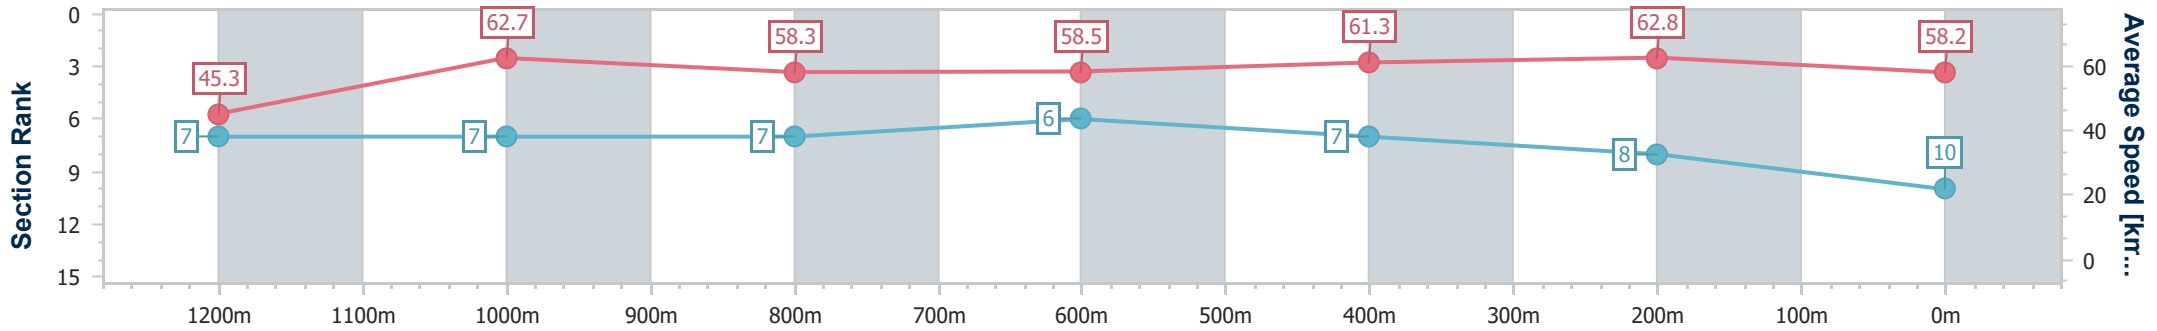

Horse/Jockey Name	Vautin
Final Rank	10
Fastest Section Time (Section)	0:11.46 (400m)
Top Speed [km/h] (Section)	64.2 (1200m)
Race State	Finished

Doomben QLD Professional
Race 2: MOUNT FRANKLIN Maiden Handicap - 1350m
06 March 2024 - 13:04
Track Rating: Soft 5, Weather: Fine, Rail Position: +9m

BRISBANE
RACING CLUB

Section	Overall	1200m	1000m	800m	600m	400m	200m
Section Times	1:23.66 [10] (0:11.89)	1:11.77 [7] (0:11.52)	1:00.25 [7] (0:12.36)	0:47.89 [7] (0:12.35)	0:35.54 [6] (0:11.70)	0:23.84 [7] (0:11.46)	0:12.38 [8] (0:12.38)
Average Speed [km/h]	45.3	62.7	58.3	58.5	61.3	62.8	58.2
Top Speed [km/h]	62.7	64.2	60.3	60.1	63.0	63.9	61.3
Avg. Dist. to Rail [m]	3.0	1.0	0.7	0.7	0.6	1.0	2.0
Avg. Stride Freq. [Hz]	2.2	2.4	2.3	2.3	2.3	2.4	2.3
Avg. Stride Length [m]	5.8	7.4	7.2	7.1	7.3	7.4	7.2

- [ ] Ranking at each section and finish
- -.-.- No data available at this section
- NA No data available