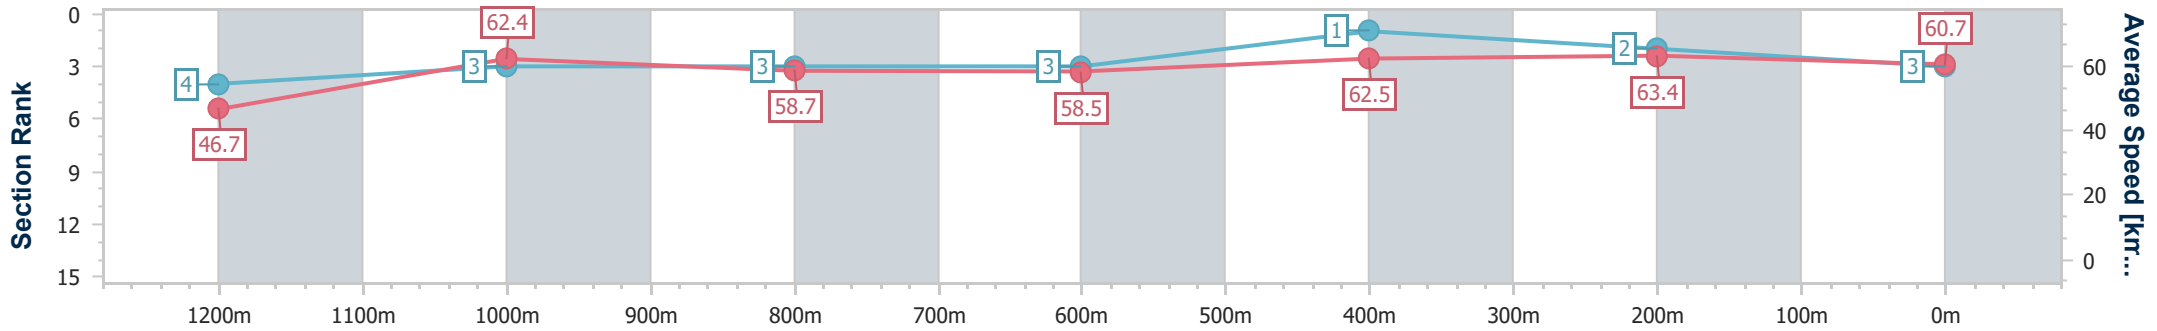

Horse/Jockey Name	Alaska De Lune
Final Rank	3
Fastest Section Time (Section)	0:11.29 (400m)
Top Speed [km/h] (Section)	64.4 (400m)
Race State	Finished

Doomben QLD Professional
Race 2: MOUNT FRANKLIN Maiden Handicap - 1350m
06 March 2024 - 13:04
Track Rating: Soft 5, Weather: Fine, Rail Position: +9m

BRISBANE
RACING CLUB

Section	Overall	1200m	1000m	800m	600m	400m	200m
Section Times	1:22.36 [3] (0:11.62)	1:10.74 [4] (0:11.53)	0:59.21 [3] (0:12.29)	0:46.92 [3] (0:12.36)	0:34.56 [3] (0:11.42)	0:23.14 [1] (0:11.29)	0:11.85 [2] (0:11.85)
Average Speed [km/h]	46.7	62.4	58.7	58.5	62.5	63.4	60.7
Top Speed [km/h]	62.0	62.9	59.3	59.6	63.9	64.4	63.5
Avg. Dist. to Rail [m]	1.5	0.9	1.3	0.7	1.7	1.4	0.6
Avg. Stride Freq. [Hz]	2.2	2.2	2.2	2.2	2.3	2.4	2.3
Avg. Stride Length [m]	5.9	7.6	7.4	7.4	7.4	7.4	7.2

- [ ] Ranking at each section and finish
- -.-.- No data available at this section
- NA No data available