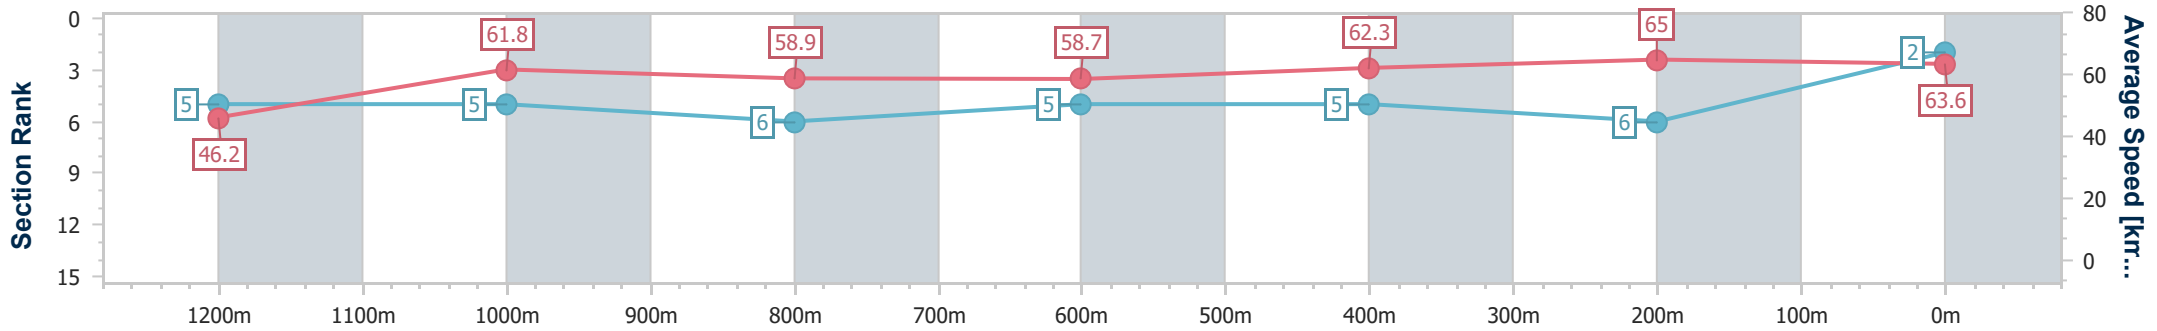

Horse/Jockey Name	I Saw The Light
Final Rank	2
Fastest Section Time (Section)	0:11.08 (400m)
Top Speed [km/h] (Section)	65.7 (400m)
Race State	Finished

Doomben QLD Professional
Race 2: MOUNT FRANKLIN Maiden Handicap - 1350m
06 March 2024 - 13:04
Track Rating: Soft 5, Weather: Fine, Rail Position: +9m

BRISBANE
RACING CLUB

Section	Overall	1200m	1000m	800m	600m	400m	200m
Section Times	1:22.03 [2] (0:11.74)	1:10.29 [5] (0:11.59)	0:58.70 [5] (0:12.28)	0:46.42 [6] (0:12.34)	0:34.08 [5] (0:11.67)	0:22.41 [5] (0:11.08)	0:11.33 [6] (0:11.33)
Average Speed [km/h]	46.2	61.8	58.9	58.7	62.3	65.0	63.6
Top Speed [km/h]	60.8	63.0	59.9	60.7	64.3	65.7	65.2
Avg. Dist. to Rail [m]	3.9	1.1	0.9	1.6	1.1	1.0	1.6
Avg. Stride Freq. [Hz]	2.1	2.3	2.2	2.2	2.3	2.3	2.3
Avg. Stride Length [m]	6.0	7.5	7.4	7.4	7.6	7.9	7.6

- [ ] Ranking at each section and finish
- -.-.- No data available at this section
- NA No data available