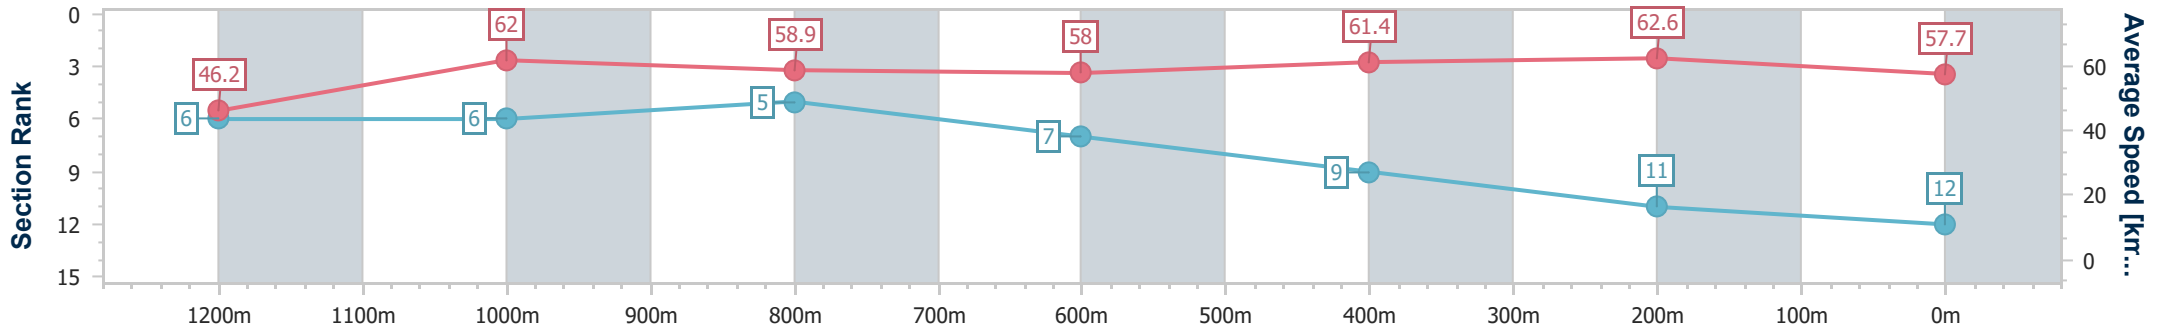

Horse/Jockey Name	lknowicanfly
Final Rank	12
Fastest Section Time (Section)	0:11.55 (400m)
Top Speed [km/h] (Section)	64.0 (400m)
Race State	Finished

Doomben QLD Professional
Race 2: MOUNT FRANKLIN Maiden Handicap - 1350m
06 March 2024 - 13:04
Track Rating: Soft 5, Weather: Fine, Rail Position: +9m

BRISBANE
RACING CLUB

Section	Overall	1200m	1000m	800m	600m	400m	200m
Section Times	1:24.08 [12] (0:11.75)	1:12.33 [6] (0:11.60)	1:00.73 [6] (0:12.25)	0:48.48 [5] (0:12.56)	0:35.92 [7] (0:11.89)	0:24.03 [9] (0:11.55)	0:12.48 [11] (0:12.48)
Average Speed [km/h]	46.2	62.0	58.9	58.0	61.4	62.6	57.7
Top Speed [km/h]	61.5	62.7	61.1	60.8	62.8	64.0	61.2
Avg. Dist. to Rail [m]	6.5	1.7	0.7	2.7	2.5	2.9	3.2
Avg. Stride Freq. [Hz]	2.3	2.4	2.3	2.3	2.4	2.4	2.4
Avg. Stride Length [m]	5.6	7.1	7.0	6.9	7.1	7.2	6.8

- [ ] Ranking at each section and finish
- -.-.- No data available at this section
- NA No data available