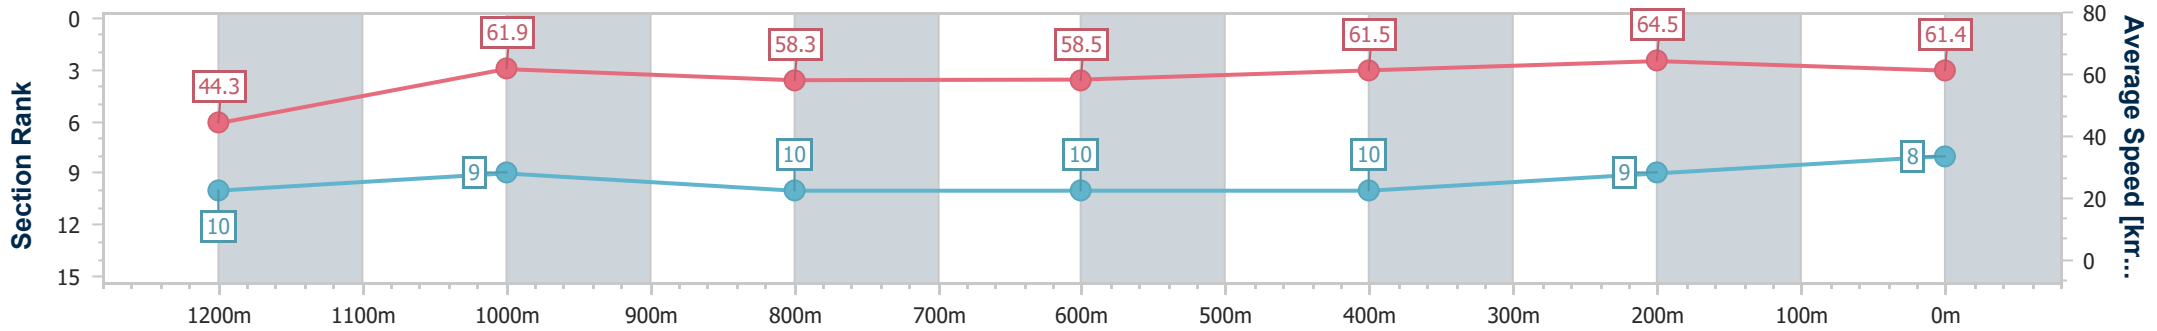

Horse/Jockey Name	Glenray's Mate
Final Rank	8
Fastest Section Time (Section)	0:11.13 (400m)
Top Speed [km/h] (Section)	65.6 (400m)
Race State	Finished

Doomben QLD Professional
Race 2: MOUNT FRANKLIN Maiden Handicap - 1350m
06 March 2024 - 13:04
Track Rating: Soft 5, Weather: Fine, Rail Position: +9m

BRISBANE
RACING CLUB

Section	Overall	1200m	1000m	800m	600m	400m	200m
Section Times	1:23.03 [8] (0:12.24)	1:10.79 [10] (0:11.60)	0:59.19 [9] (0:12.38)	0:46.81 [10] (0:12.28)	0:34.53 [10] (0:11.67)	0:22.86 [10] (0:11.13)	0:11.73 [9] (0:11.73)
Average Speed [km/h]	44.3	61.9	58.3	58.5	61.5	64.5	61.4
Top Speed [km/h]	61.2	63.5	61.4	61.0	64.0	65.6	63.3
Avg. Dist. to Rail [m]	2.6	0.4	0.5	0.2	1.0	1.1	0.3
Avg. Stride Freq. [Hz]	2.1	2.3	2.2	2.2	2.2	2.3	2.3
Avg. Stride Length [m]	5.8	7.6	7.4	7.5	7.6	7.7	7.5

- [ ] Ranking at each section and finish
- -.-.- No data available at this section
- NA No data available