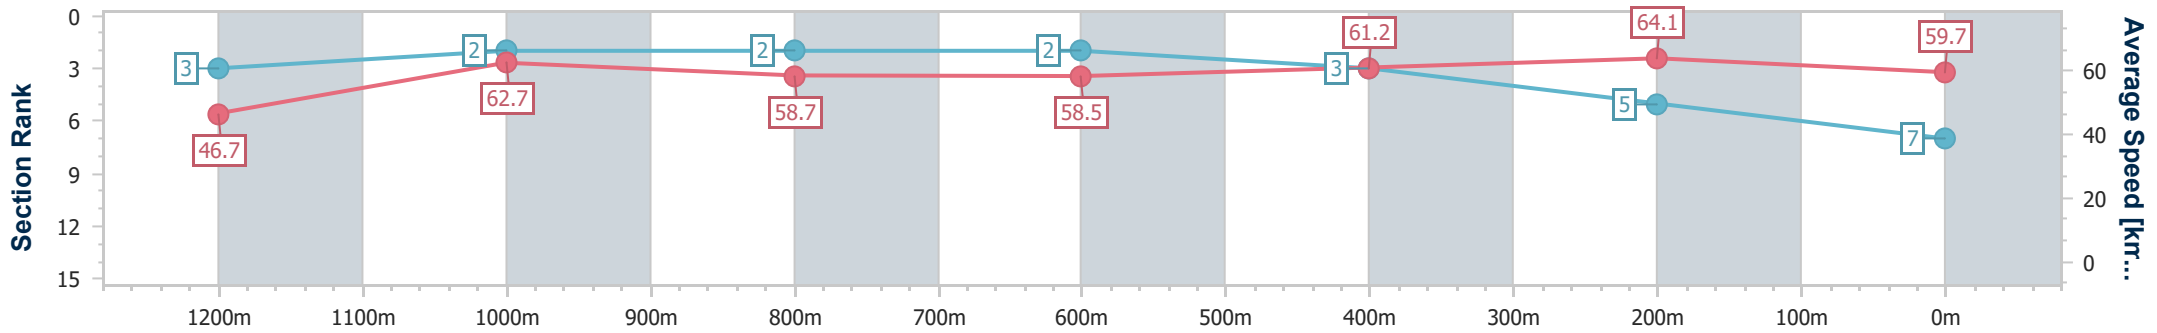

Horse/Jockey Name	Cyberwars
Final Rank	7
Fastest Section Time (Section)	0:11.24 (400m)
Top Speed [km/h] (Section)	64.9 (400m)
Race State	Finished

Doomben QLD Professional
Race 2: MOUNT FRANKLIN Maiden Handicap - 1350m
06 March 2024 - 13:04
Track Rating: Soft 5, Weather: Fine, Rail Position: +9m

BRISBANE
RACING CLUB

Section	Overall	1200m	1000m	800m	600m	400m	200m
Section Times	1:22.76 [7] (0:11.59)	1:11.17 [3] (0:11.43)	0:59.74 [2] (0:12.30)	0:47.44 [2] (0:12.40)	0:35.04 [2] (0:11.73)	0:23.31 [3] (0:11.24)	0:12.07 [5] (0:12.07)
Average Speed [km/h]	46.7	62.7	58.7	58.5	61.2	64.1	59.7
Top Speed [km/h]	63.2	64.5	60.0	60.1	63.6	64.9	62.3
Avg. Dist. to Rail [m]	5.9	2.9	1.4	0.9	0.3	1.2	1.0
Avg. Stride Freq. [Hz]	2.4	2.5	2.4	2.3	2.4	2.5	2.4
Avg. Stride Length [m]	5.5	7.0	7.0	7.0	7.0	7.2	6.9

- [ ] Ranking at each section and finish
- -.-.- No data available at this section
- NA No data available