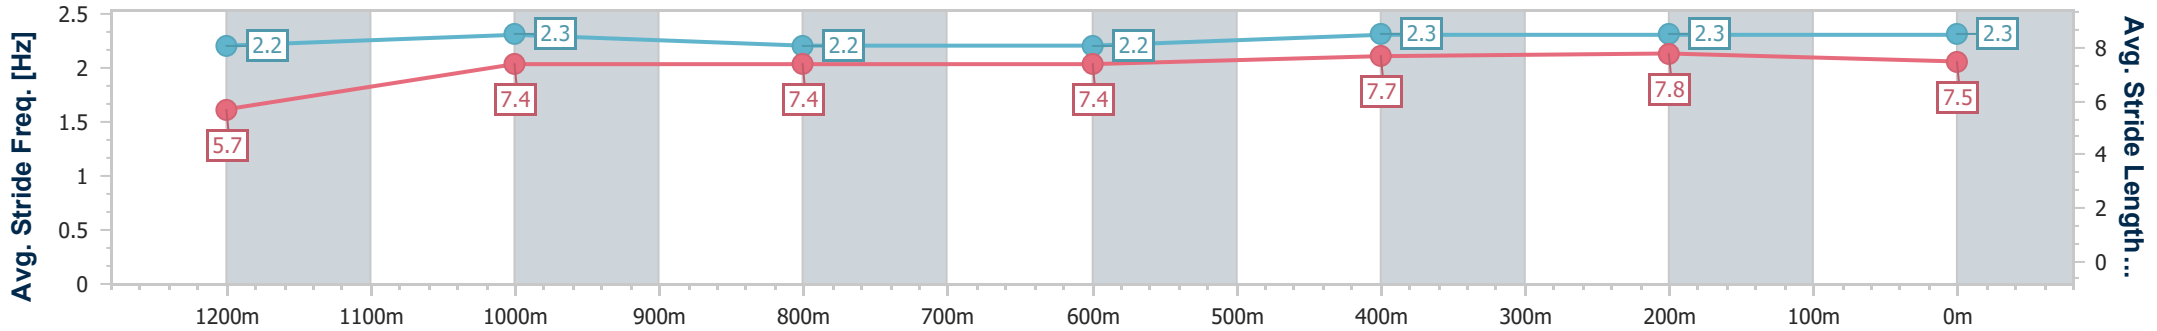

Horse/Jockey Name	Cool Prophet
Final Rank	9
Fastest Section Time (Section)	0:11.09 (400m)
Top Speed [km/h] (Section)	65.4 (400m)
Race State	Finished

Doomben QLD Professional
Race 2: MOUNT FRANKLIN Maiden Handicap - 1350m
06 March 2024 - 13:04
Track Rating: Soft 5, Weather: Fine, Rail Position: +9m

BRISBANE
RACING CLUB

Section	Overall	1200m	1000m	800m	600m	400m	200m
Section Times	1:23.33 [9] (0:12.28)	1:11.05 [11] (0:11.92)	0:59.13 [11] (0:12.47)	0:46.66 [11] (0:12.17)	0:34.49 [11] (0:11.51)	0:22.98 [11] (0:11.09)	0:11.89 [10] (0:11.89)
Average Speed [km/h]	43.9	60.5	57.7	59.4	62.6	64.8	60.5
Top Speed [km/h]	58.3	62.9	60.3	61.4	64.1	65.4	64.1
Avg. Dist. to Rail [m]	8.5	1.6	1.0	0.4	0.3	0.5	0.9
Avg. Stride Freq. [Hz]	2.2	2.3	2.2	2.2	2.3	2.3	2.3
Avg. Stride Length [m]	5.7	7.4	7.4	7.4	7.7	7.8	7.5

- [ ] Ranking at each section and finish
- -.-.- No data available at this section
- NA No data available