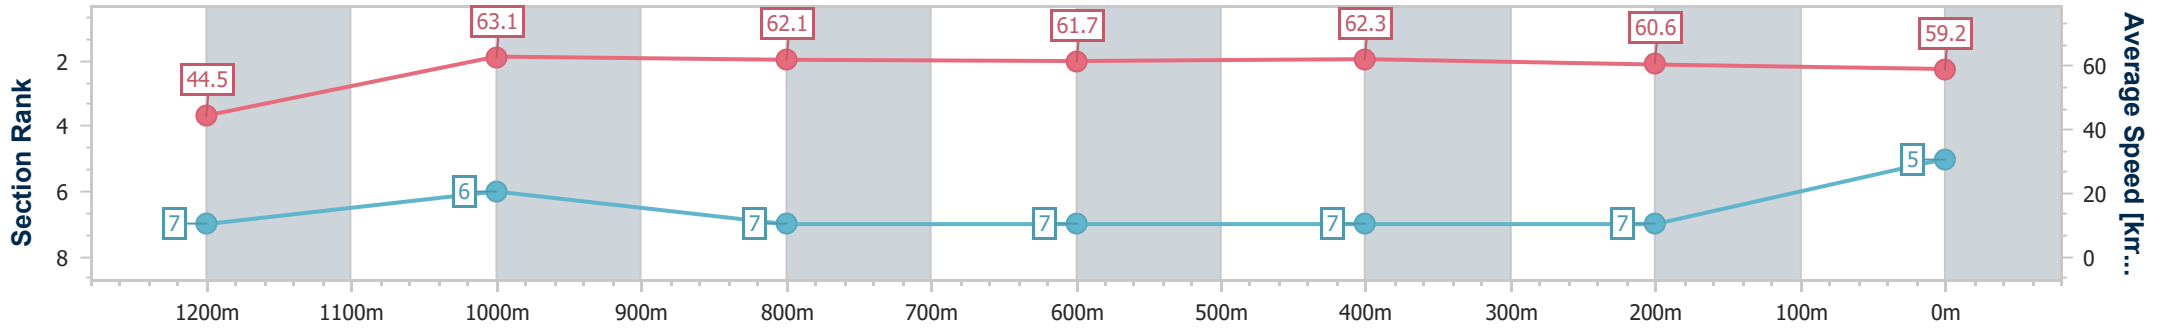

- [] Ranking at each section and finish
- .-.- No data available at this section
- NA No data available

Horse/Jockey Name	Top Fun
Final Rank	5
Fastest Section Time (Section)	0:11.41 (1200m)
Top Speed [km/h] (Section)	64.8 (1200m)
Race State	Finished

Ipswich QLD Professional
 Race 3: ROSE JENSEN KENT LAWYERS QTIS Three-Year-Old
 BENCHMARK 62 Handicap - 1350m

09 March 2024 - 12:29

Track Rating: Soft 5, Weather: Fine, Rail Position: +10m

Section	Overall	1200m	1000m	800m	600m	400m	200m
Section Times	1:22.45 [5] (0:12.13)	1:10.32 [7] (0:11.41)	0:58.91 [6] (0:11.62)	0:47.29 [7] (0:11.68)	0:35.61 [7] (0:11.53)	0:24.08 [7] (0:11.94)	0:12.14 [7] (0:12.14)
Average Speed [km/h]	44.5	63.1	62.1	61.7	62.3	60.6	59.2
Top Speed [km/h]	62.6	64.8	63.2	62.9	64.0	62.3	62.2
Avg. Dist. to Rail [m]	1.1	0.6	0.6	0.5	0.5	0.7	0.3
Avg. Stride Freq. [Hz]	2.3	2.5	2.5	2.4	2.5	2.4	2.4
Avg. Stride Length [m]	5.5	7.0	7.0	7.1	7.0	7.0	6.9