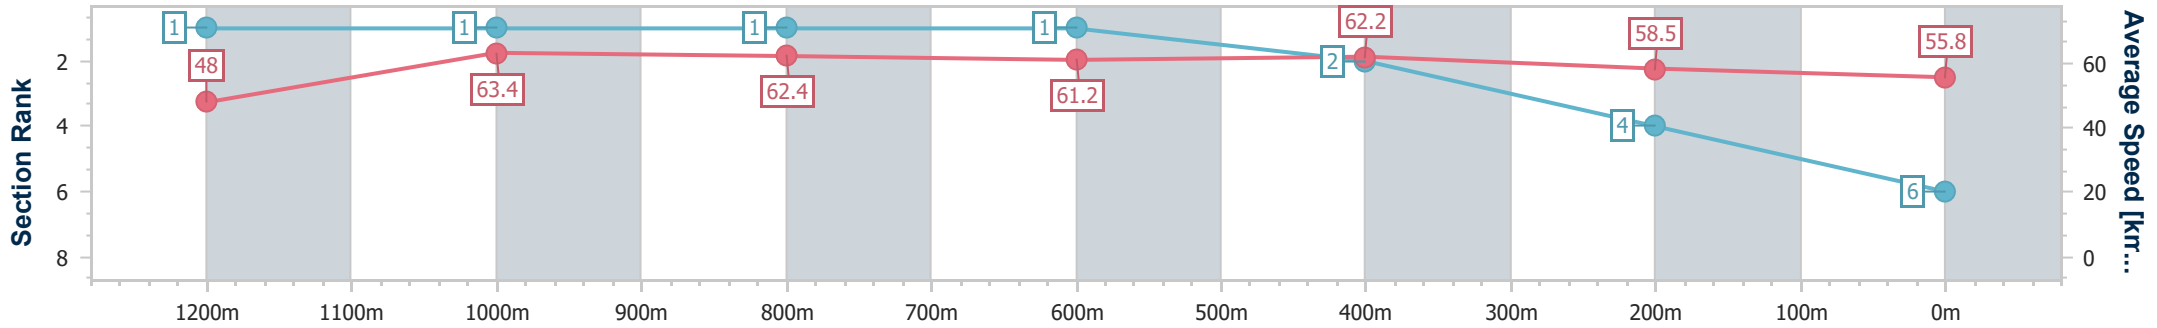

Ipswich QLD Professional
 Race 3: ROSE JENSEN KENT LAWYERS QTIS Three-Year-Old
 BENCHMARK 62 Handicap - 1350m

09 March 2024 - 12:29

Track Rating: Soft 5, Weather: Fine, Rail Position: +10m

Section	Overall	1200m	1000m	800m	600m	400m	200m
Section Times	1:22.45 [5] (0:12.13)	1:10.32 [7] (0:11.41)	0:58.91 [6] (0:11.62)	0:47.29 [7] (0:11.68)	0:35.61 [7] (0:11.53)	0:24.08 [7] (0:11.94)	0:12.14 [7] (0:12.14)
Average Speed [km/h]	44.5	63.1	62.1	61.7	62.3	60.6	59.2
Top Speed [km/h]	62.6	64.8	63.2	62.9	64.0	62.3	62.2
Avg. Dist. to Rail [m]	1.1	0.6	0.6	0.5	0.5	0.7	0.3
Avg. Stride Freq. [Hz]	2.3	2.5	2.5	2.4	2.5	2.4	2.4
Avg. Stride Length [m]	5.5	7.0	7.0	7.1	7.0	7.0	6.9

- [] Ranking at each section and finish
- .-.- No data available at this section
- NA No data available

Horse/Jockey Name	The Shaman
Final Rank	6
Fastest Section Time (Section)	0:11.29 (Overall)
Top Speed [km/h] (Section)	63.8 (1200m)
Race State	Finished

Ipswich QLD Professional
 Race 3: ROSE JENSEN KENT LAWYERS QTIS Three-Year-Old
 BENCHMARK 62 Handicap - 1350m

09 March 2024 - 12:29

Track Rating: Soft 5, Weather: Fine, Rail Position: +10m

Section	Overall	1200m	1000m	800m	600m	400m	200m
Section Times	1:22.73 [6] (0:11.29)	1:11.44 [1] (0:11.35)	1:00.09 [1] (0:11.56)	0:48.53 [1] (0:11.76)	0:36.77 [1] (0:11.56)	0:25.21 [2] (0:12.28)	0:12.93 [4] (0:12.93)
Average Speed [km/h]	48.0	63.4	62.4	61.2	62.2	58.5	55.8
Top Speed [km/h]	62.4	63.8	63.5	62.2	63.5	60.6	57.7
Avg. Dist. to Rail [m]	0.9	0.6	0.9	0.6	0.7	0.7	1.4
Avg. Stride Freq. [Hz]	2.3	2.3	2.2	2.2	2.3	2.2	2.1
Avg. Stride Length [m]	5.9	7.7	7.7	7.7	7.6	7.4	7.2