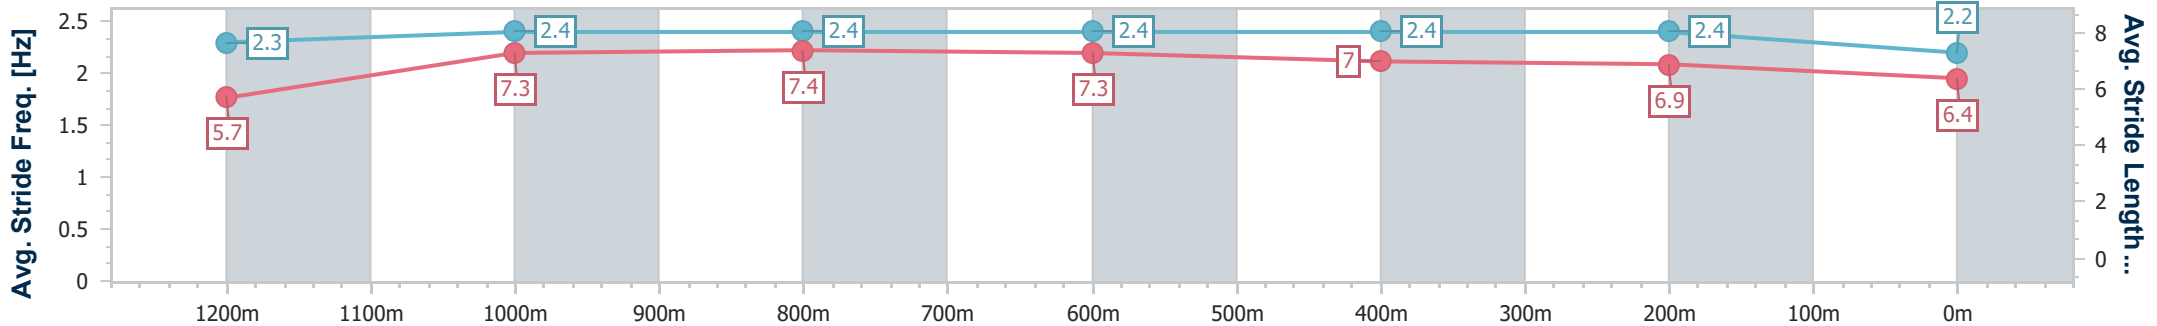

Ipswich QLD Professional
 Race 3: ROSE JENSEN KENT LAWYERS QTIS Three-Year-Old
 BENCHMARK 62 Handicap - 1350m

09 March 2024 - 12:29

Track Rating: Soft 5, Weather: Fine, Rail Position: +10m

Section	Overall	1200m	1000m	800m	600m	400m	200m
Section Times	1:22.73 [6] (0:11.29)	1:11.44 [1] (0:11.35)	1:00.09 [1] (0:11.56)	0:48.53 [1] (0:11.76)	0:36.77 [1] (0:11.56)	0:25.21 [2] (0:12.28)	0:12.93 [4] (0:12.93)
Average Speed [km/h]	48.0	63.4	62.4	61.2	62.2	58.5	55.8
Top Speed [km/h]	62.4	63.8	63.5	62.2	63.5	60.6	57.7
Avg. Dist. to Rail [m]	0.9	0.6	0.9	0.6	0.7	0.7	1.4
Avg. Stride Freq. [Hz]	2.3	2.3	2.2	2.2	2.3	2.2	2.1
Avg. Stride Length [m]	5.9	7.7	7.7	7.7	7.6	7.4	7.2

- [] Ranking at each section and finish
- .-.- No data available at this section
- NA No data available

Horse/Jockey Name	Black Country
Final Rank	7
Fastest Section Time (Section)	0:11.52 (1200m)
Top Speed [km/h] (Section)	67.1 (Overall)
Race State	Finished

Ipswich QLD Professional
 Race 3: ROSE JENSEN KENT LAWYERS QTIS Three-Year-Old
 BENCHMARK 62 Handicap - 1350m

09 March 2024 - 12:29

Track Rating: Soft 5, Weather: Fine, Rail Position: +10m

Section	Overall	1200m	1000m	800m	600m	400m	200m
Section Times	1:24.24 [7] (0:11.57)	1:12.67 [3] (0:11.52)	1:01.15 [3] (0:11.58)	0:49.57 [3] (0:11.65)	0:37.92 [4] (0:11.65)	0:26.27 [5] (0:12.31)	0:13.96 [6] (0:13.96)
Average Speed [km/h]	46.7	62.7	62.6	61.9	61.8	59.2	51.5
Top Speed [km/h]	67.1	66.0	63.1	63.1	63.6	60.8	57.9
Avg. Dist. to Rail [m]	3.6	1.1	1.5	0.7	0.7	2.3	2.2
Avg. Stride Freq. [Hz]	2.3	2.4	2.4	2.4	2.4	2.4	2.2
Avg. Stride Length [m]	5.7	7.3	7.4	7.3	7.0	6.9	6.4

- [] Ranking at each section and finish
- .-.- No data available at this section
- NA No data available