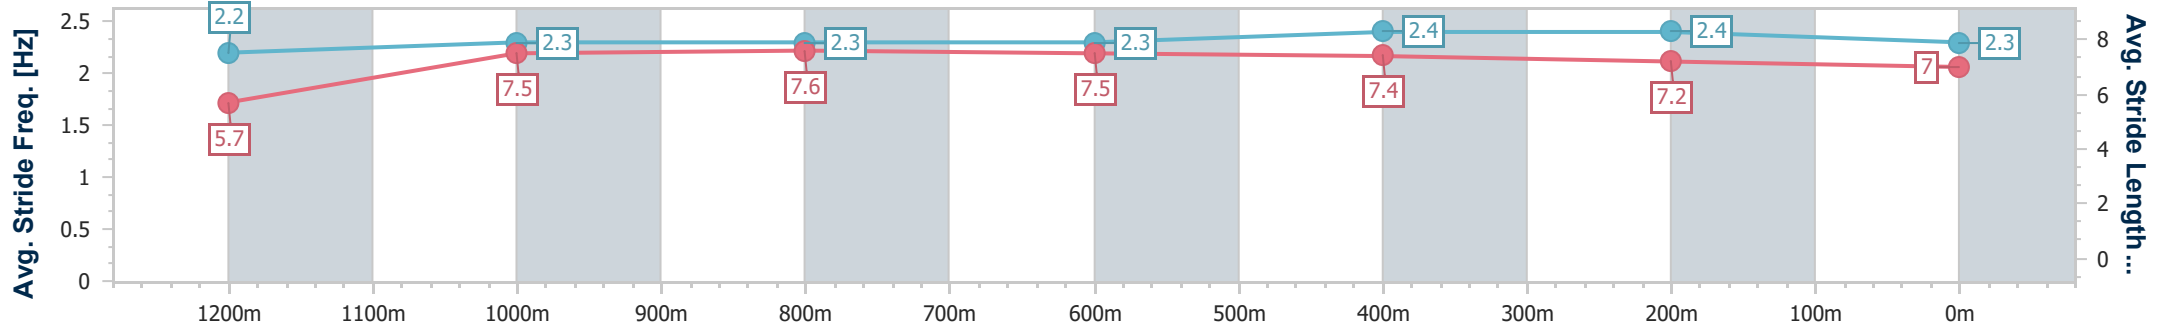

Ipswich QLD Professional
 Race 3: ROSE JENSEN KENT LAWYERS QTIS Three-Year-Old
 BENCHMARK 62 Handicap - 1350m

09 March 2024 - 12:29

Track Rating: Soft 5, Weather: Fine, Rail Position: +10m

Section	Overall	1200m	1000m	800m	600m	400m	200m
Section Times	1:21.82 [3] (0:12.05)	1:09.77 [6] (0:11.51)	0:58.26 [7] (0:11.54)	0:46.72 [6] (0:11.60)	0:35.12 [6] (0:11.19)	0:23.93 [4] (0:11.69)	0:12.24 [3] (0:12.24)
Average Speed [km/h]	44.9	62.6	62.9	62.4	64.8	61.9	58.9
Top Speed [km/h]	61.7	64.1	63.9	64.2	65.8	64.1	60.7
Avg. Dist. to Rail [m]	2.5	1.5	2.0	1.3	1.7	2.5	2.9
Avg. Stride Freq. [Hz]	2.2	2.3	2.3	2.3	2.4	2.4	2.3
Avg. Stride Length [m]	5.7	7.5	7.6	7.5	7.4	7.2	7.0