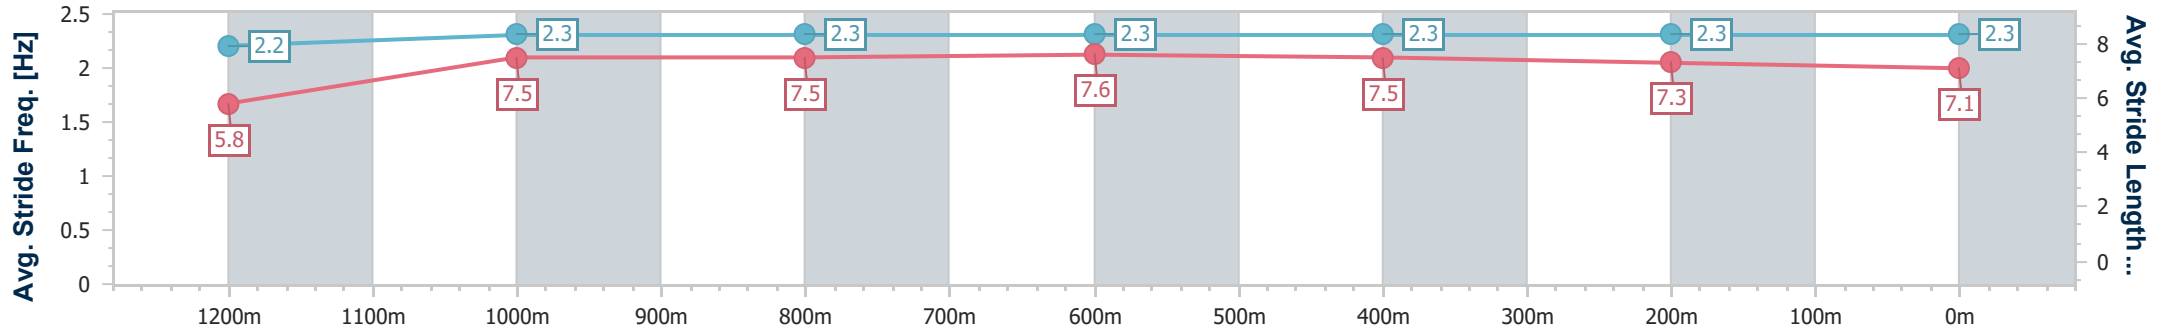

09 March 2024 - 12:29

Track Rating: Soft 5, Weather: Fine, Rail Position: +10m

Section	Overall	1200m	1000m	800m	600m	400m	200m
Section Times	1:21.64 [1] (0:11.72)	1:09.92 [4] (0:11.39)	0:58.53 [4] (0:11.61)	0:46.92 [4] (0:11.57)	0:35.35 [3] (0:11.56)	0:23.79 [3] (0:11.71)	0:12.08 [2] (0:12.08)
Average Speed [km/h]	46.1	63.2	62.0	62.3	62.1	61.7	59.7
Top Speed [km/h]	64.3	64.8	63.1	62.8	63.6	63.3	61.5
Avg. Dist. to Rail [m]	0.7	0.5	0.4	0.6	0.7	1.1	0.8
Avg. Stride Freq. [Hz]	2.2	2.3	2.3	2.3	2.3	2.3	2.3
Avg. Stride Length [m]	5.8	7.5	7.5	7.6	7.5	7.3	7.1