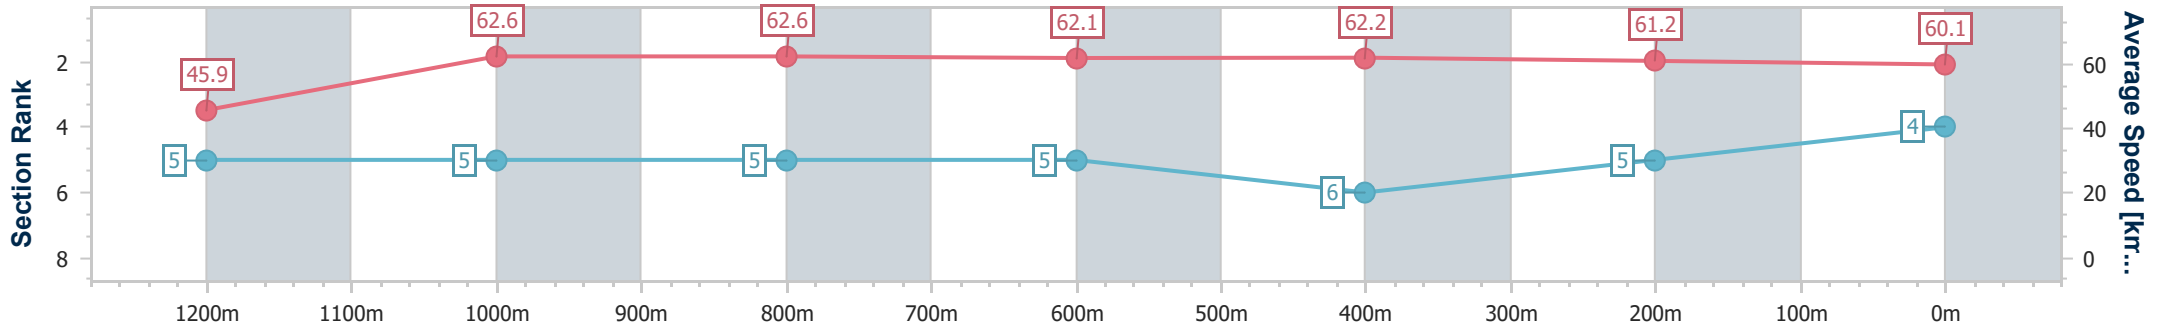

Horse/Jockey Name	The Inflictor
Final Rank	4
Fastest Section Time (Section)	0:11.51 (1200m)
Top Speed [km/h] (Section)	63.8 (600m)
Race State	Finished

Ipswich QLD Professional
Race 3: ROSE JENSEN KENT LAWYERS QTIS Three-Year-Old
BENCHMARK 62 Handicap - 1350m

09 March 2024 - 12:29

Track Rating: Soft 5, Weather: Fine, Rail Position: +10m

Section	Overall	1200m	1000m	800m	600m	400m	200m
Section Times	1:22.03 [4] (0:11.80)	1:10.23 [5] (0:11.51)	0:58.72 [5] (0:11.58)	0:47.14 [5] (0:11.63)	0:35.51 [5] (0:11.64)	0:23.87 [6] (0:11.87)	0:12.00 [5] (0:12.00)
Average Speed [km/h]	45.9	62.6	62.6	62.1	62.2	61.2	60.1
Top Speed [km/h]	62.9	63.6	63.2	62.6	63.8	62.4	61.7
Avg. Dist. to Rail [m]	1.9	1.4	1.6	1.3	0.9	3.6	4.3
Avg. Stride Freq. [Hz]	2.4	2.4	2.3	2.3	2.3	2.3	2.3
Avg. Stride Length [m]	5.5	7.3	7.5	7.5	7.4	7.4	7.2

- [ ] Ranking at each section and finish
- -.-.- No data available at this section
- NA No data available