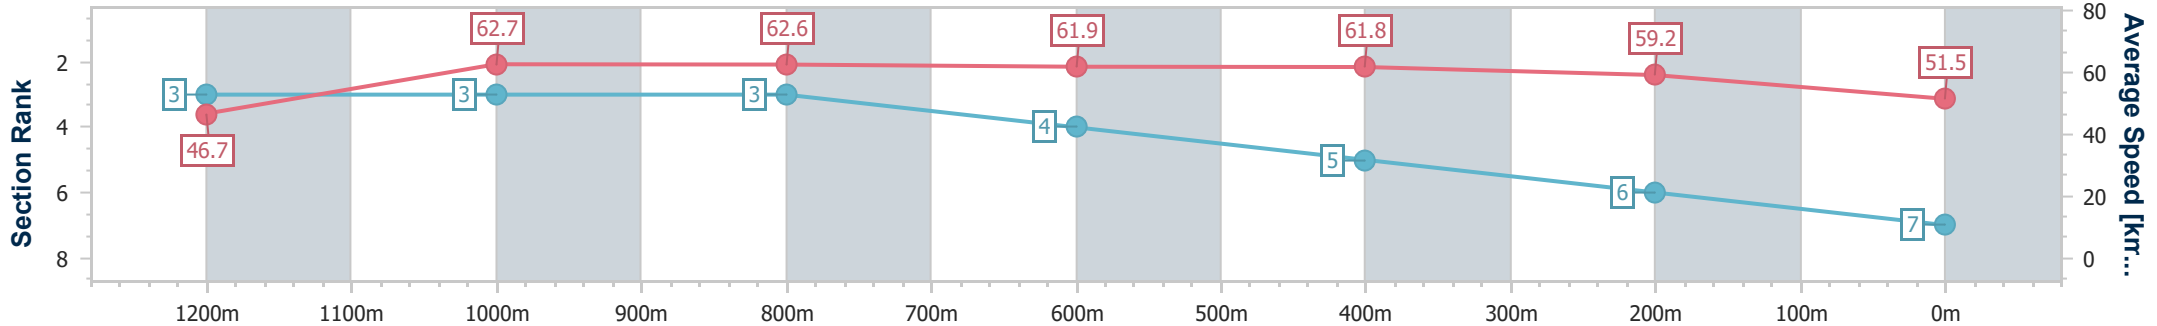

Ipswich QLD Professional
 Race 3: ROSE JENSEN KENT LAWYERS QTIS Three-Year-Old
 BENCHMARK 62 Handicap - 1350m

09 March 2024 - 12:29

Track Rating: Soft 5, Weather: Fine, Rail Position: +10m

Section	Overall	1200m	1000m	800m	600m	400m	200m
Section Times	1:22.73 [6] (0:11.29)	1:11.44 [1] (0:11.35)	1:00.09 [1] (0:11.56)	0:48.53 [1] (0:11.76)	0:36.77 [1] (0:11.56)	0:25.21 [2] (0:12.28)	0:12.93 [4] (0:12.93)
Average Speed [km/h]	48.0	63.4	62.4	61.2	62.2	58.5	55.8
Top Speed [km/h]	62.4	63.8	63.5	62.2	63.5	60.6	57.7
Avg. Dist. to Rail [m]	0.9	0.6	0.9	0.6	0.7	0.7	1.4
Avg. Stride Freq. [Hz]	2.3	2.3	2.2	2.2	2.3	2.2	2.1
Avg. Stride Length [m]	5.9	7.7	7.7	7.7	7.6	7.4	7.2

- [] Ranking at each section and finish
- .-.- No data available at this section
- NA No data available

Horse/Jockey Name	Black Country
Final Rank	7
Fastest Section Time (Section)	0:11.52 (1200m)
Top Speed [km/h] (Section)	67.1 (Overall)
Race State	Finished

Ipswich QLD Professional
 Race 3: ROSE JENSEN KENT LAWYERS QTIS Three-Year-Old
 BENCHMARK 62 Handicap - 1350m

09 March 2024 - 12:29

Track Rating: Soft 5, Weather: Fine, Rail Position: +10m

Section	Overall	1200m	1000m	800m	600m	400m	200m
Section Times	1:24.24 [7] (0:11.57)	1:12.67 [3] (0:11.52)	1:01.15 [3] (0:11.58)	0:49.57 [3] (0:11.65)	0:37.92 [4] (0:11.65)	0:26.27 [5] (0:12.31)	0:13.96 [6] (0:13.96)
Average Speed [km/h]	46.7	62.7	62.6	61.9	61.8	59.2	51.5
Top Speed [km/h]	67.1	66.0	63.1	63.1	63.6	60.8	57.9
Avg. Dist. to Rail [m]	3.6	1.1	1.5	0.7	0.7	2.3	2.2
Avg. Stride Freq. [Hz]	2.3	2.4	2.4	2.4	2.4	2.4	2.2
Avg. Stride Length [m]	5.7	7.3	7.4	7.3	7.0	6.9	6.4

- [] Ranking at each section and finish
- .-.- No data available at this section
- NA No data available