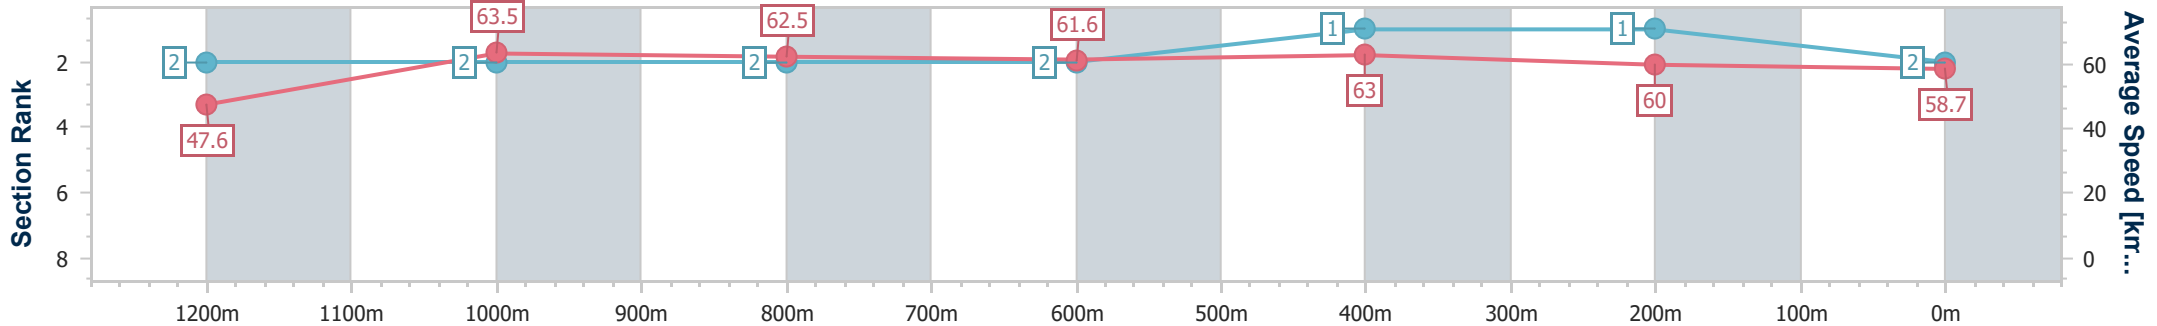

Horse/Jockey Name	Surreal Ascot
Final Rank	2
Fastest Section Time (Section)	0:11.35 (1200m)
Top Speed [km/h] (Section)	64.1 (1200m)
Race State	Finished

Ipswich QLD Professional
Race 3: ROSE JENSEN KENT LAWYERS QTIS Three-Year-Old
BENCHMARK 62 Handicap - 1350m

09 March 2024 - 12:29

Track Rating: Soft 5, Weather: Fine, Rail Position: +10m

Section	Overall	1200m	1000m	800m	600m	400m	200m
Section Times	1:21.73 [2] (0:11.36)	1:10.37 [2] (0:11.35)	0:59.02 [2] (0:11.56)	0:47.46 [2] (0:11.70)	0:35.76 [2] (0:11.48)	0:24.28 [1] (0:12.04)	0:12.24 [1] (0:12.24)
Average Speed [km/h]	47.6	63.5	62.5	61.6	63.0	60.0	58.7
Top Speed [km/h]	62.8	64.1	63.5	62.7	63.7	61.4	60.1
Avg. Dist. to Rail [m]	1.1	0.8	1.3	0.6	0.4	0.5	0.7
Avg. Stride Freq. [Hz]	2.3	2.5	2.4	2.4	2.4	2.4	2.4
Avg. Stride Length [m]	6.0	7.1	7.2	7.2	7.2	7.0	6.9

- [ ] Ranking at each section and finish
- -.-.- No data available at this section
- NA No data available