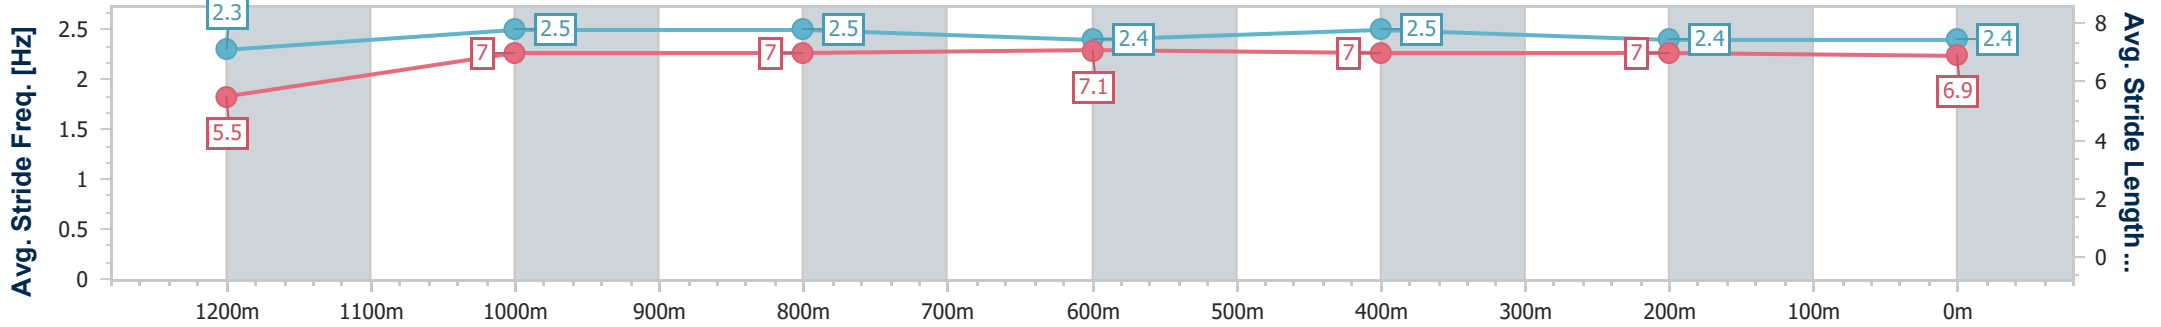

- [] Ranking at each section and finish
- .-.- No data available at this section
- NA No data available

Horse/Jockey Name	Top Fun
Final Rank	5
Fastest Section Time (Section)	0:11.41 (1200m)
Top Speed [km/h] (Section)	64.8 (1200m)
Race State	Finished

Ipswich QLD Professional
 Race 3: ROSE JENSEN KENT LAWYERS QTIS Three-Year-Old
 BENCHMARK 62 Handicap - 1350m

09 March 2024 - 12:29

Track Rating: Soft 5, Weather: Fine, Rail Position: +10m

Section	Overall	1200m	1000m	800m	600m	400m	200m
Section Times	1:22.45 [5] (0:12.13)	1:10.32 [7] (0:11.41)	0:58.91 [6] (0:11.62)	0:47.29 [7] (0:11.68)	0:35.61 [7] (0:11.53)	0:24.08 [7] (0:11.94)	0:12.14 [7] (0:12.14)
Average Speed [km/h]	44.5	63.1	62.1	61.7	62.3	60.6	59.2
Top Speed [km/h]	62.6	64.8	63.2	62.9	64.0	62.3	62.2
Avg. Dist. to Rail [m]	1.1	0.6	0.6	0.5	0.5	0.7	0.3
Avg. Stride Freq. [Hz]	2.3	2.5	2.5	2.4	2.5	2.4	2.4
Avg. Stride Length [m]	5.5	7.0	7.0	7.1	7.0	7.0	6.9