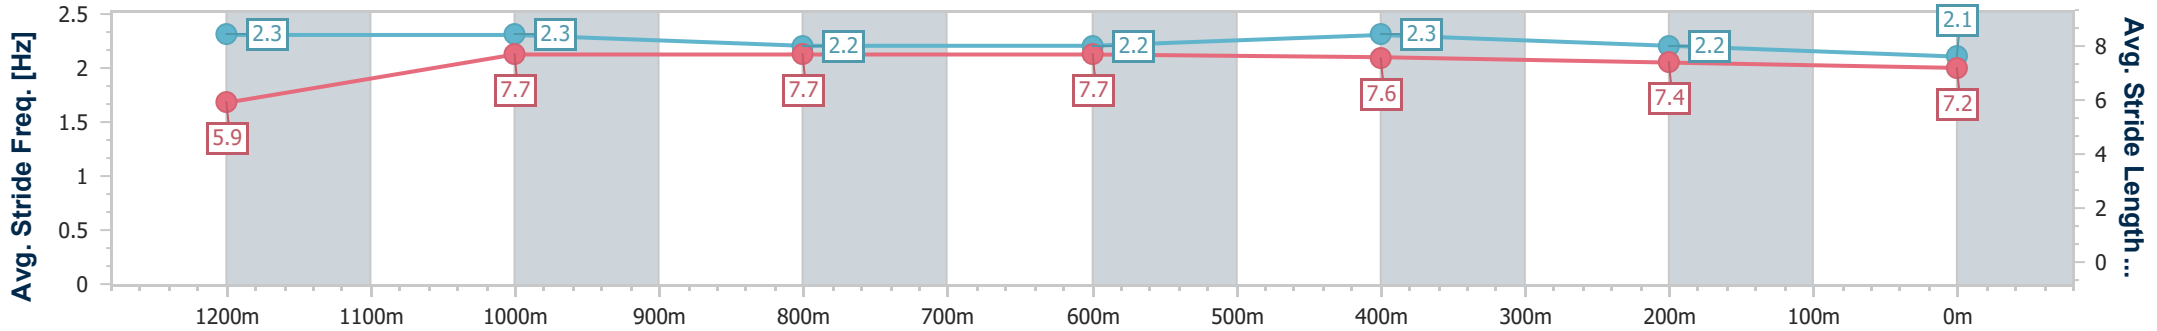

Ipswich QLD Professional
 Race 3: ROSE JENSEN KENT LAWYERS QTIS Three-Year-Old
 BENCHMARK 62 Handicap - 1350m

09 March 2024 - 12:29

Track Rating: Soft 5, Weather: Fine, Rail Position: +10m

Section	Overall	1200m	1000m	800m	600m	400m	200m
Section Times	1:22.45 [5] (0:12.13)	1:10.32 [7] (0:11.41)	0:58.91 [6] (0:11.62)	0:47.29 [7] (0:11.68)	0:35.61 [7] (0:11.53)	0:24.08 [7] (0:11.94)	0:12.14 [7] (0:12.14)
Average Speed [km/h]	44.5	63.1	62.1	61.7	62.3	60.6	59.2
Top Speed [km/h]	62.6	64.8	63.2	62.9	64.0	62.3	62.2
Avg. Dist. to Rail [m]	1.1	0.6	0.6	0.5	0.5	0.7	0.3
Avg. Stride Freq. [Hz]	2.3	2.5	2.5	2.4	2.5	2.4	2.4
Avg. Stride Length [m]	5.5	7.0	7.0	7.1	7.0	7.0	6.9

- [] Ranking at each section and finish
- .-.- No data available at this section
- NA No data available

Horse/Jockey Name	The Shaman
Final Rank	6
Fastest Section Time (Section)	0:11.29 (Overall)
Top Speed [km/h] (Section)	63.8 (1200m)
Race State	Finished

Ipswich QLD Professional
 Race 3: ROSE JENSEN KENT LAWYERS QTIS Three-Year-Old
 BENCHMARK 62 Handicap - 1350m

09 March 2024 - 12:29

Track Rating: Soft 5, Weather: Fine, Rail Position: +10m

Section	Overall	1200m	1000m	800m	600m	400m	200m
Section Times	1:22.73 [6] (0:11.29)	1:11.44 [1] (0:11.35)	1:00.09 [1] (0:11.56)	0:48.53 [1] (0:11.76)	0:36.77 [1] (0:11.56)	0:25.21 [2] (0:12.28)	0:12.93 [4] (0:12.93)
Average Speed [km/h]	48.0	63.4	62.4	61.2	62.2	58.5	55.8
Top Speed [km/h]	62.4	63.8	63.5	62.2	63.5	60.6	57.7
Avg. Dist. to Rail [m]	0.9	0.6	0.9	0.6	0.7	0.7	1.4
Avg. Stride Freq. [Hz]	2.3	2.3	2.2	2.2	2.3	2.2	2.1
Avg. Stride Length [m]	5.9	7.7	7.7	7.7	7.6	7.4	7.2