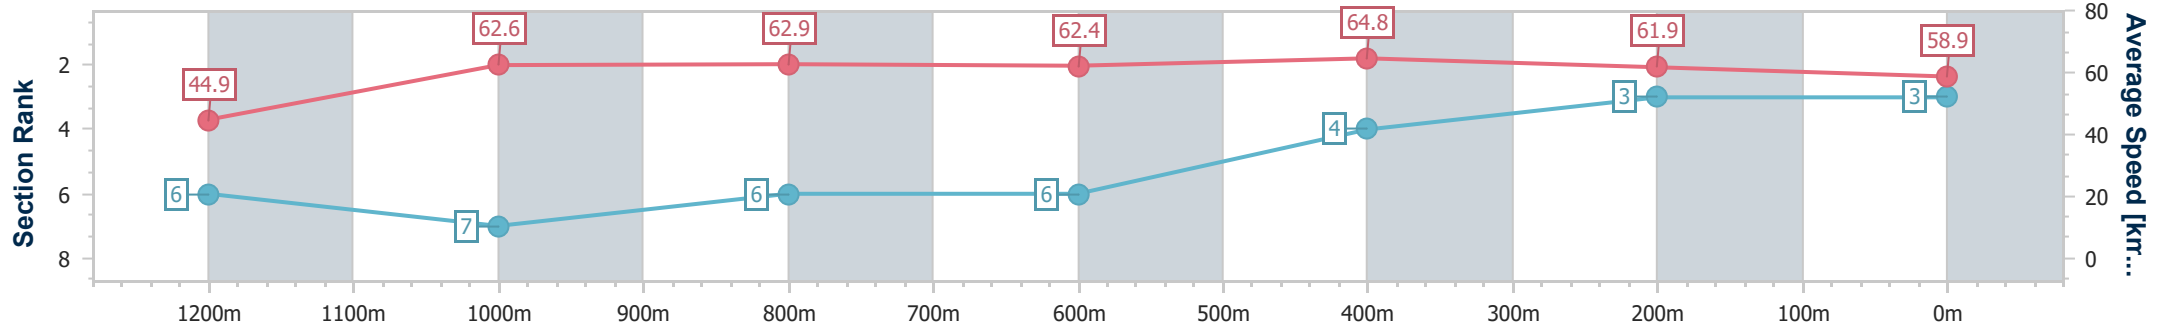

Ipswich QLD Professional
 Race 3: ROSE JENSEN KENT LAWYERS QTIS Three-Year-Old
 BENCHMARK 62 Handicap - 1350m

09 March 2024 - 12:29

Track Rating: Soft 5, Weather: Fine, Rail Position: +10m

Section	Overall	1200m	1000m	800m	600m	400m	200m
Section Times	1:21.82 [3] (0:12.05)	1:09.77 [6] (0:11.51)	0:58.26 [7] (0:11.54)	0:46.72 [6] (0:11.60)	0:35.12 [6] (0:11.19)	0:23.93 [4] (0:11.69)	0:12.24 [3] (0:12.24)
Average Speed [km/h]	44.9	62.6	62.9	62.4	64.8	61.9	58.9
Top Speed [km/h]	61.7	64.1	63.9	64.2	65.8	64.1	60.7
Avg. Dist. to Rail [m]	2.5	1.5	2.0	1.3	1.7	2.5	2.9
Avg. Stride Freq. [Hz]	2.2	2.3	2.3	2.3	2.4	2.4	2.3
Avg. Stride Length [m]	5.7	7.5	7.6	7.5	7.4	7.2	7.0