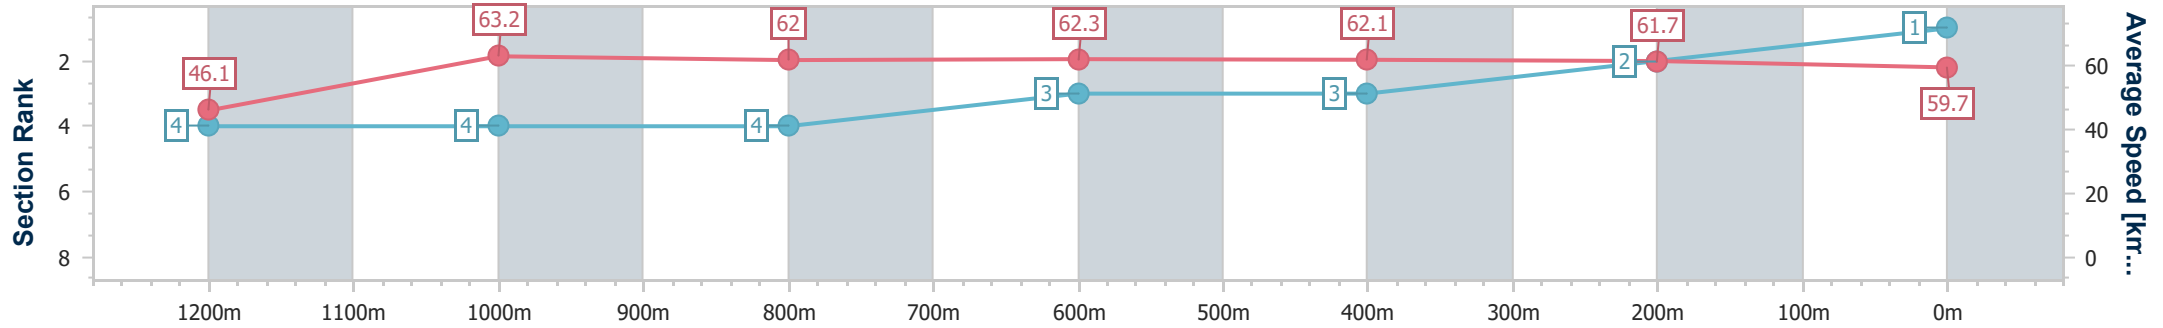

09 March 2024 - 12:29

Track Rating: Soft 5, Weather: Fine, Rail Position: +10m

Section	Overall	1200m	1000m	800m	600m	400m	200m
Section Times	1:21.64 [1] (0:11.72)	1:09.92 [4] (0:11.39)	0:58.53 [4] (0:11.61)	0:46.92 [4] (0:11.57)	0:35.35 [3] (0:11.56)	0:23.79 [3] (0:11.71)	0:12.08 [2] (0:12.08)
Average Speed [km/h]	46.1	63.2	62.0	62.3	62.1	61.7	59.7
Top Speed [km/h]	64.3	64.8	63.1	62.8	63.6	63.3	61.5
Avg. Dist. to Rail [m]	0.7	0.5	0.4	0.6	0.7	1.1	0.8
Avg. Stride Freq. [Hz]	2.2	2.3	2.3	2.3	2.3	2.3	2.3
Avg. Stride Length [m]	5.8	7.5	7.5	7.6	7.5	7.3	7.1