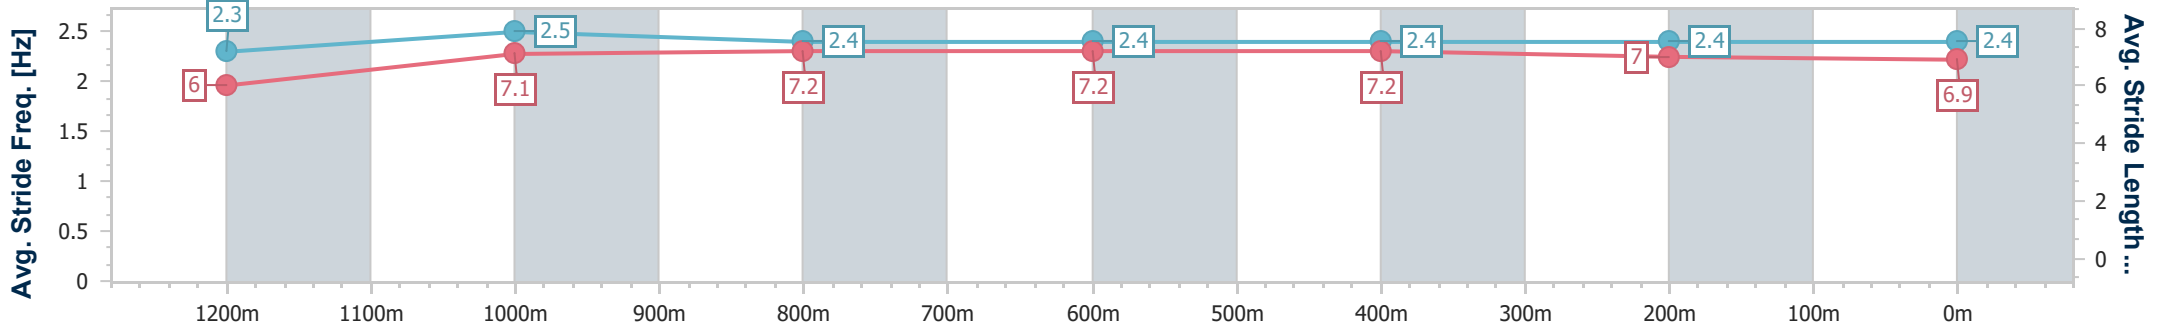

Horse/Jockey Name	Surreal Ascot
Final Rank	2
Fastest Section Time (Section)	0:11.35 (1200m)
Top Speed [km/h] (Section)	64.1 (1200m)
Race State	Finished

Ipswich QLD Professional
Race 3: ROSE JENSEN KENT LAWYERS QTIS Three-Year-Old
BENCHMARK 62 Handicap - 1350m

09 March 2024 - 12:29

Track Rating: Soft 5, Weather: Fine, Rail Position: +10m

Section	Overall	1200m	1000m	800m	600m	400m	200m
Section Times	1:21.73 [2] (0:11.36)	1:10.37 [2] (0:11.35)	0:59.02 [2] (0:11.56)	0:47.46 [2] (0:11.70)	0:35.76 [2] (0:11.48)	0:24.28 [1] (0:12.04)	0:12.24 [1] (0:12.24)
Average Speed [km/h]	47.6	63.5	62.5	61.6	63.0	60.0	58.7
Top Speed [km/h]	62.8	64.1	63.5	62.7	63.7	61.4	60.1
Avg. Dist. to Rail [m]	1.1	0.8	1.3	0.6	0.4	0.5	0.7
Avg. Stride Freq. [Hz]	2.3	2.5	2.4	2.4	2.4	2.4	2.4
Avg. Stride Length [m]	6.0	7.1	7.2	7.2	7.2	7.0	6.9

- [ ] Ranking at each section and finish
- -.-.- No data available at this section
- NA No data available