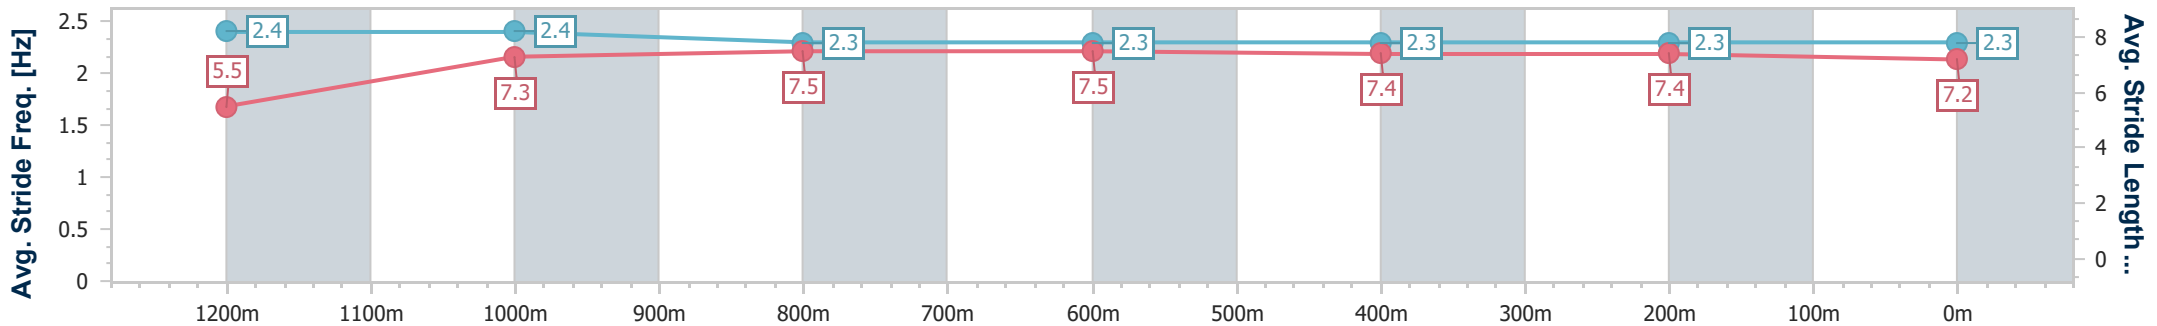

- [] Ranking at each section and finish
- .-.- No data available at this section
- NA No data available

Horse/Jockey Name	The Inflictor
Final Rank	4
Fastest Section Time (Section)	0:11.51 (1200m)
Top Speed [km/h] (Section)	63.8 (600m)
Race State	Finished

Ipswich QLD Professional
 Race 3: ROSE JENSEN KENT LAWYERS QTIS Three-Year-Old
 BENCHMARK 62 Handicap - 1350m

09 March 2024 - 12:29

Track Rating: Soft 5, Weather: Fine, Rail Position: +10m

Section	Overall	1200m	1000m	800m	600m	400m	200m
Section Times	1:22.03 [4] (0:11.80)	1:10.23 [5] (0:11.51)	0:58.72 [5] (0:11.58)	0:47.14 [5] (0:11.63)	0:35.51 [5] (0:11.64)	0:23.87 [6] (0:11.87)	0:12.00 [5] (0:12.00)
Average Speed [km/h]	45.9	62.6	62.6	62.1	62.2	61.2	60.1
Top Speed [km/h]	62.9	63.6	63.2	62.6	63.8	62.4	61.7
Avg. Dist. to Rail [m]	1.9	1.4	1.6	1.3	0.9	3.6	4.3
Avg. Stride Freq. [Hz]	2.4	2.4	2.3	2.3	2.3	2.3	2.3
Avg. Stride Length [m]	5.5	7.3	7.5	7.5	7.4	7.4	7.2