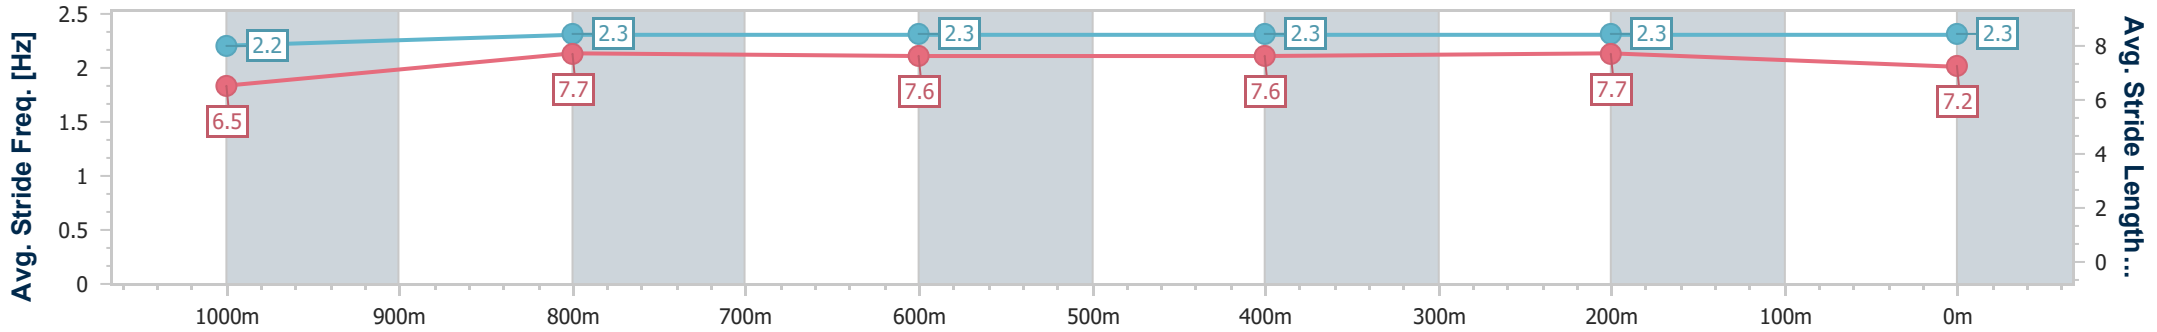

- [] Ranking at each section and finish
- .-.- No data available at this section
- NA No data available

Horse/Jockey Name	Tara Jasmine
Final Rank	8
Fastest Section Time (Section)	0:11.19 (400m)
Top Speed [km/h] (Section)	66.8 (400m)
Race State	Finished

Eagle Farm QLD Professional
 Race 9: SWYSH OPEN Handicap - 1200m
 16 March 2024 - 16:28
 Track Rating: Good 4, Weather: Fine, Rail Position: +0.5m Entire

BRISBANE
 RACING CLUB

Section	Overall	1000m	800m	600m	400m	200m
Section Times	1:11.88 [8] (0:14.00)	0:57.88 [12] (0:11.39)	0:46.49 [12] (0:11.50)	0:34.99 [13] (0:11.54)	0:23.45 [13] (0:11.19)	0:12.26 [10] (0:12.26)
Average Speed [km/h]	51.4	63.8	62.9	64.0	64.5	58.6
Top Speed [km/h]	65.0	65.0	64.1	66.3	66.8	61.5
Avg. Dist. to Rail [m]	0.7	1.1	1.7	4.8	11.8	12.7
Avg. Stride Freq. [Hz]	2.2	2.3	2.3	2.3	2.3	2.3
Avg. Stride Length [m]	6.5	7.7	7.6	7.6	7.7	7.2