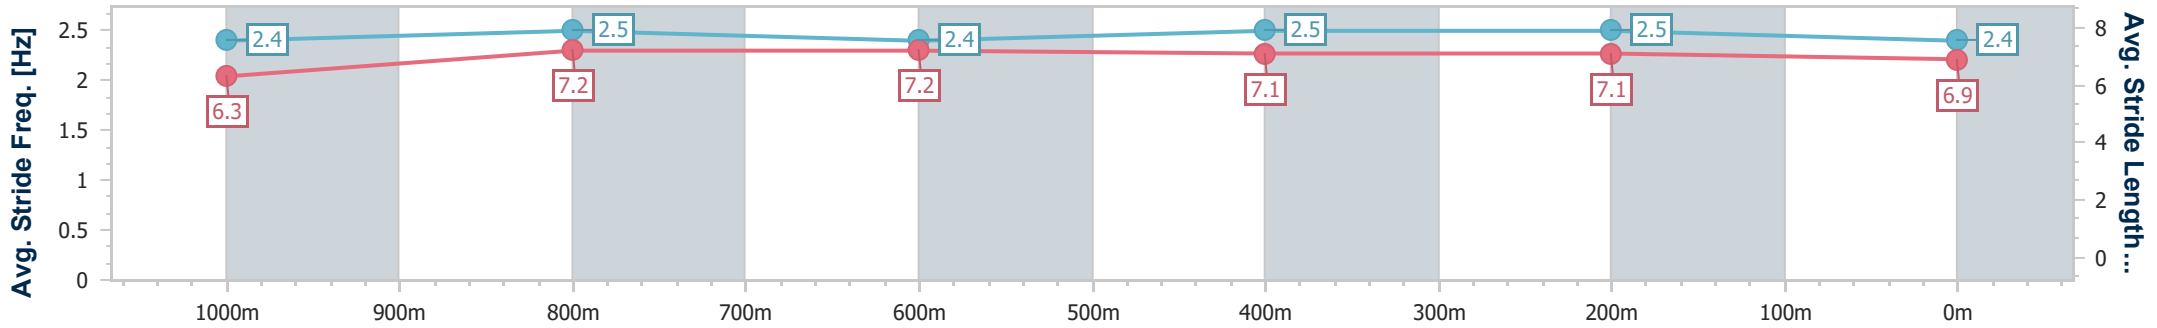

Eagle Farm QLD Professional
 Race 9: SWYSH OPEN Handicap - 1200m
 16 March 2024 - 16:28
 Track Rating: Good 4, Weather: Fine, Rail Position: +0.5m Entire

BRISBANE
 RACING CLUB

Section	Overall	1000m	800m	600m	400m	200m
Section Times	1:11.40 [1] (0:13.26)	0:58.14 [1] (0:11.20)	0:46.94 [4] (0:11.52)	0:35.42 [4] (0:11.73)	0:23.69 [3] (0:11.30)	0:12.39 [1] (0:12.39)
Average Speed [km/h]	54.3	65.1	63.5	62.2	63.7	58.3
Top Speed [km/h]	66.1	65.9	64.2	64.1	64.4	62.2
Avg. Dist. to Rail [m]	5.8	2.5	2.7	3.3	9.2	7.5
Avg. Stride Freq. [Hz]	2.4	2.5	2.4	2.5	2.5	2.4
Avg. Stride Length [m]	6.3	7.2	7.2	7.1	7.1	6.9