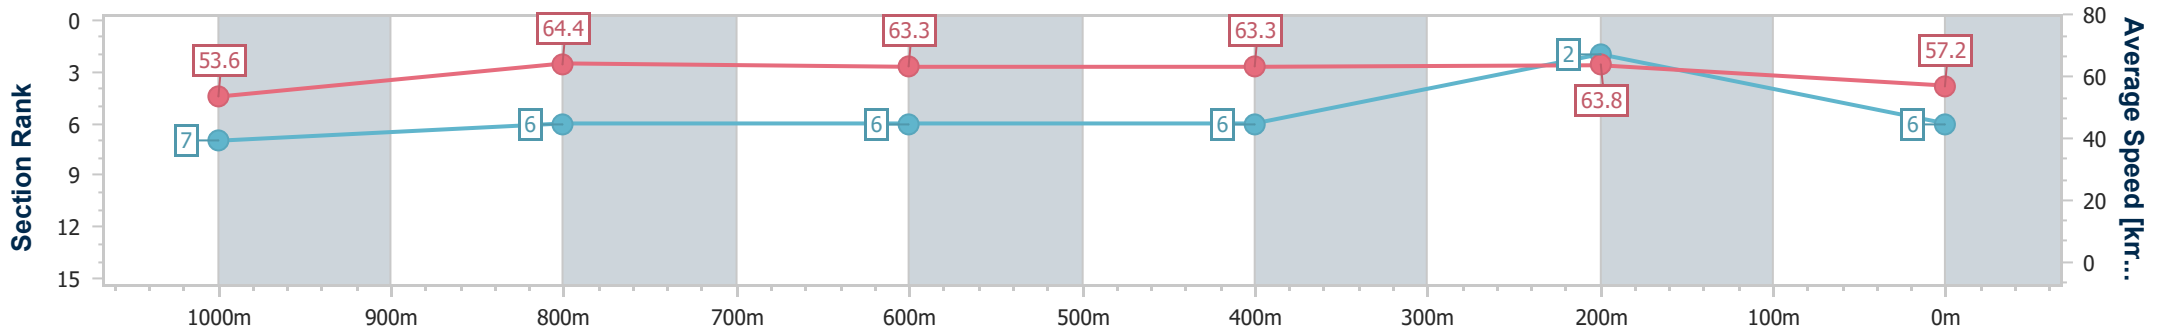

Eagle Farm QLD Professional
 Race 9: SWYSH OPEN Handicap - 1200m
 16 March 2024 - 16:28
 Track Rating: Good 4, Weather: Fine, Rail Position: +0.5m Entire

BRISBANE
 RACING CLUB

Section	Overall	1000m	800m	600m	400m	200m
Section Times	1:11.71 [6] (0:13.45)	0:58.26 [7] (0:11.28)	0:46.98 [6] (0:11.52)	0:35.46 [6] (0:11.56)	0:23.90 [6] (0:11.30)	0:12.60 [2] (0:12.60)
Average Speed [km/h]	53.6	64.4	63.3	63.3	63.8	57.2
Top Speed [km/h]	65.1	65.8	65.7	65.5	65.5	61.8
Avg. Dist. to Rail [m]	7.0	1.8	2.9	3.2	9.0	9.3
Avg. Stride Freq. [Hz]	2.2	2.3	2.3	2.3	2.4	2.2
Avg. Stride Length [m]	6.8	7.7	7.7	7.7	7.5	7.1