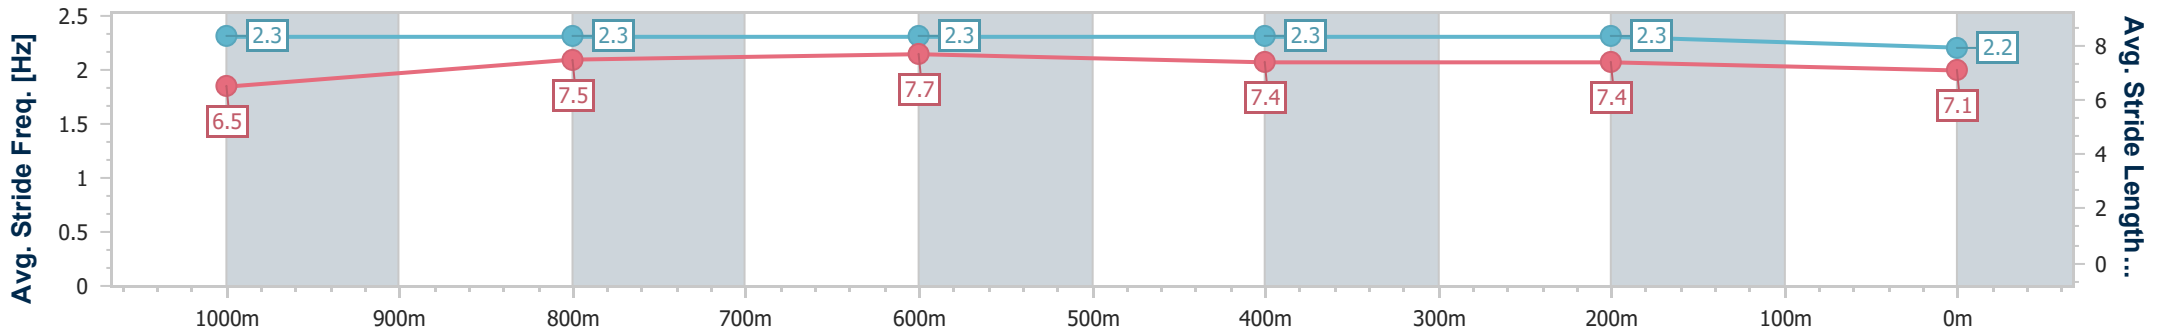

Eagle Farm QLD Professional
 Race 9: SWYSH OPEN Handicap - 1200m
 16 March 2024 - 16:28
 Track Rating: Good 4, Weather: Fine, Rail Position: +0.5m Entire

BRISBANE
 RACING CLUB

Section	Overall	1000m	800m	600m	400m	200m
Section Times	1:12.37 [11] (0:13.27)	0:59.10 [4] (0:11.06)	0:48.04 [2] (0:11.48)	0:36.56 [2] (0:11.72)	0:24.84 [2] (0:11.70)	0:13.14 [5] (0:13.14)
Average Speed [km/h]	54.3	66.7	63.8	62.3	61.5	54.7
Top Speed [km/h]	67.6	68.1	65.5	63.5	63.4	58.7
Avg. Dist. to Rail [m]	7.0	4.2	3.8	2.9	6.9	7.1
Avg. Stride Freq. [Hz]	2.3	2.3	2.3	2.3	2.3	2.1
Avg. Stride Length [m]	6.6	8.0	7.8	7.7	7.6	7.2

- [] Ranking at each section and finish
- .-.- No data available at this section
- NA No data available

Horse/Jockey Name	Starvirgo
Final Rank	12
Fastest Section Time (Section)	0:11.35 (1000m)
Top Speed [km/h] (Section)	66.1 (Overall)
Race State	Finished

Eagle Farm QLD Professional
 Race 9: SWYSH OPEN Handicap - 1200m
 16 March 2024 - 16:28
 Track Rating: Good 4, Weather: Fine, Rail Position: +0.5m Entire

BRISBANE
RACING CLUB

Section	Overall	1000m	800m	600m	400m	200m
Section Times	1:12.54 [12] (0:13.41)	0:59.13 [6] (0:11.35)	0:47.78 [7] (0:11.62)	0:36.16 [7] (0:11.73)	0:24.43 [10] (0:11.74)	0:12.69 [13] (0:12.69)
Average Speed [km/h]	53.6	63.7	62.2	61.2	61.4	56.8
Top Speed [km/h]	66.1	64.9	64.5	62.5	63.4	60.2
Avg. Dist. to Rail [m]	2.5	0.7	0.6	0.4	3.6	6.6
Avg. Stride Freq. [Hz]	2.3	2.3	2.3	2.3	2.3	2.2
Avg. Stride Length [m]	6.5	7.5	7.7	7.4	7.4	7.1