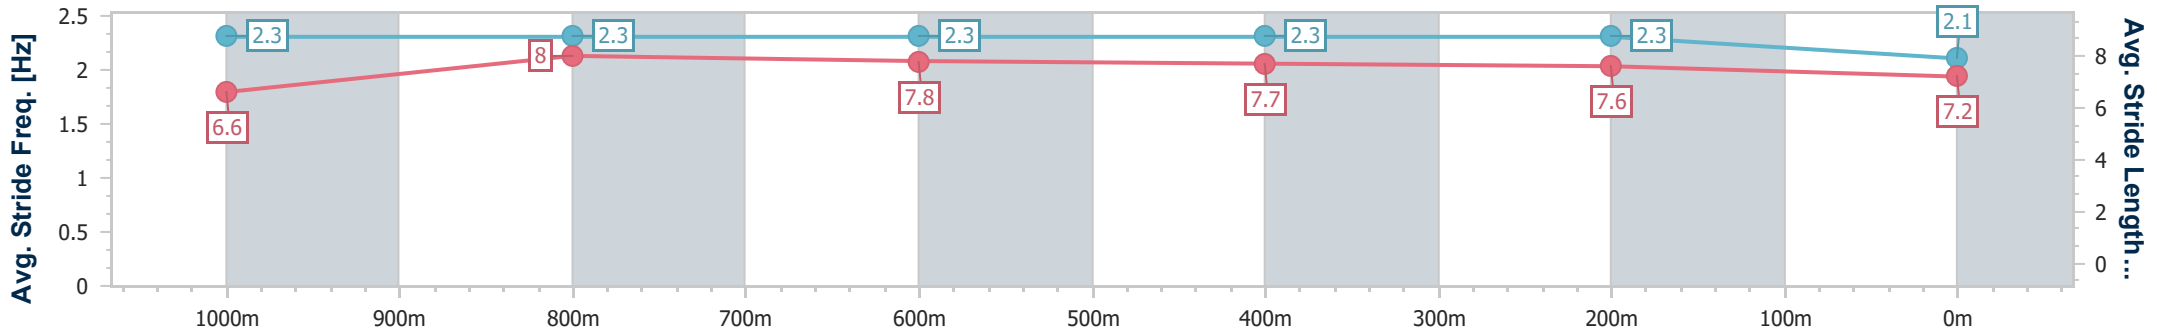

Eagle Farm QLD Professional
 Race 9: SWYSH OPEN Handicap - 1200m
 16 March 2024 - 16:28
 Track Rating: Good 4, Weather: Fine, Rail Position: +0.5m Entire

BRISBANE
 RACING CLUB

Section	Overall	1000m	800m	600m	400m	200m
Section Times	1:12.32 [10] (0:13.27)	0:59.05 [3] (0:10.90)	0:48.15 [1] (0:11.35)	0:36.80 [1] (0:11.95)	0:24.85 [1] (0:11.84)	0:13.01 [7] (0:13.01)
Average Speed [km/h]	54.2	67.4	63.8	61.1	60.9	55.4
Top Speed [km/h]	67.8	68.3	68.4	62.4	62.8	58.0
Avg. Dist. to Rail [m]	10.4	3.4	1.3	2.8	4.9	4.9
Avg. Stride Freq. [Hz]	2.4	2.5	2.4	2.4	2.4	2.3
Avg. Stride Length [m]	6.3	7.5	7.3	7.2	7.2	6.8

- [] Ranking at each section and finish
- .-.- No data available at this section
- NA No data available

Horse/Jockey Name	La Amigo
Final Rank	11
Fastest Section Time (Section)	0:11.06 (1000m)
Top Speed [km/h] (Section)	68.1 (1000m)
Race State	Finished

Eagle Farm QLD Professional
 Race 9: SWYSH OPEN Handicap - 1200m
 16 March 2024 - 16:28
 Track Rating: Good 4, Weather: Fine, Rail Position: +0.5m Entire

BRISBANE
 RACING CLUB

Section	Overall	1000m	800m	600m	400m	200m
Section Times	1:12.37 [11] (0:13.27)	0:59.10 [4] (0:11.06)	0:48.04 [2] (0:11.48)	0:36.56 [2] (0:11.72)	0:24.84 [2] (0:11.70)	0:13.14 [5] (0:13.14)
Average Speed [km/h]	54.3	66.7	63.8	62.3	61.5	54.7
Top Speed [km/h]	67.6	68.1	65.5	63.5	63.4	58.7
Avg. Dist. to Rail [m]	7.0	4.2	3.8	2.9	6.9	7.1
Avg. Stride Freq. [Hz]	2.3	2.3	2.3	2.3	2.3	2.1
Avg. Stride Length [m]	6.6	8.0	7.8	7.7	7.6	7.2