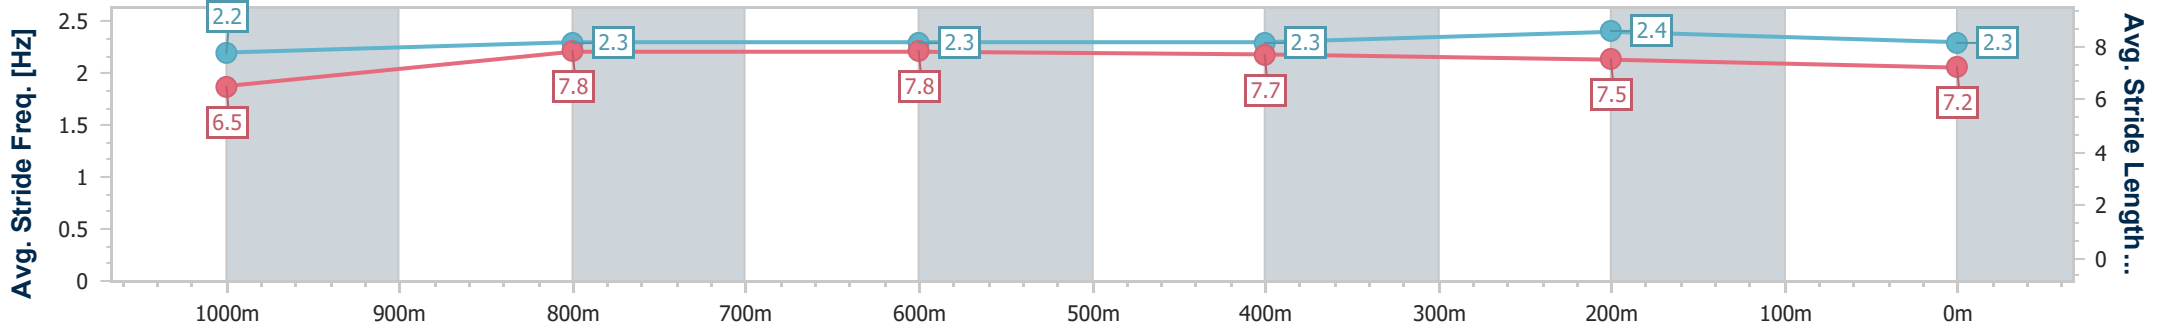

Horse/Jockey Name	Ranch Hand
Final Rank	2
Fastest Section Time (Section)	0:11.17 (400m)
Top Speed [km/h] (Section)	66.7 (400m)
Race State	Finished

Eagle Farm QLD Professional
Race 9: SWYSH OPEN Handicap - 1200m
16 March 2024 - 16:28
Track Rating: Good 4, Weather: Fine, Rail Position: +0.5m Entire

BRISBANE
RACING CLUB

Section	Overall	1000m	800m	600m	400m	200m
Section Times	1:11.47 [2] (0:13.68)	0:57.79 [9] (0:11.44)	0:46.35 [10] (0:11.36)	0:34.99 [8] (0:11.58)	0:23.41 [9] (0:11.17)	0:12.24 [4]
Average Speed [km/h]	52.7	64.2	64.4	63.8	64.2	58.9
Top Speed [km/h]	65.7	65.9	66.2	66.1	66.7	61.7
Avg. Dist. to Rail [m]	8.2	3.8	3.2	4.7	11.5	11.1
Avg. Stride Freq. [Hz]	2.2	2.3	2.3	2.3	2.4	2.3
Avg. Stride Length [m]	6.5	7.8	7.8	7.7	7.5	7.2

- [ ] Ranking at each section and finish
- -.-.- No data available at this section
- NA No data available