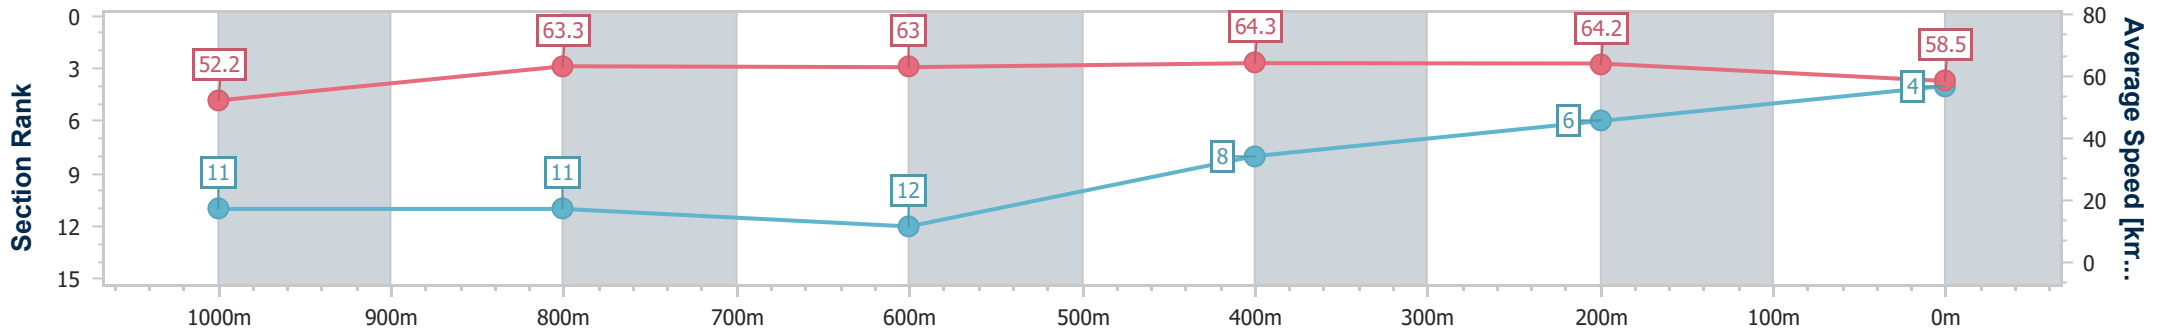

Horse/Jockey Name	Mishani Sniper
Final Rank	4
Fastest Section Time (Section)	0:11.21 (600m)
Top Speed [km/h] (Section)	66.8 (600m)
Race State	Finished

Eagle Farm QLD Professional
Race 9: SWYSH OPEN Handicap - 1200m
16 March 2024 - 16:28
Track Rating: Good 4, Weather: Fine, Rail Position: +0.5m Entire

BRISBANE
RACING CLUB

Section	Overall	1000m	800m	600m	400m	200m
Section Times	1:11.56 [4] (0:13.80)	0:57.76 [11] (0:11.54)	0:46.22 [11] (0:11.48)	0:34.74 [12] (0:11.21)	0:23.53 [8] (0:11.23)	0:12.30 [6] (0:12.30)
Average Speed [km/h]	52.2	63.3	63.0	64.3	64.2	58.5
Top Speed [km/h]	63.2	64.7	64.4	66.8	65.6	61.6
Avg. Dist. to Rail [m]	3.4	2.4	1.7	0.5	7.1	7.7
Avg. Stride Freq. [Hz]	2.3	2.4	2.4	2.4	2.4	2.3
Avg. Stride Length [m]	6.2	7.3	7.4	7.4	7.5	6.9

- [ ] Ranking at each section and finish
- -.-.- No data available at this section
- NA No data available