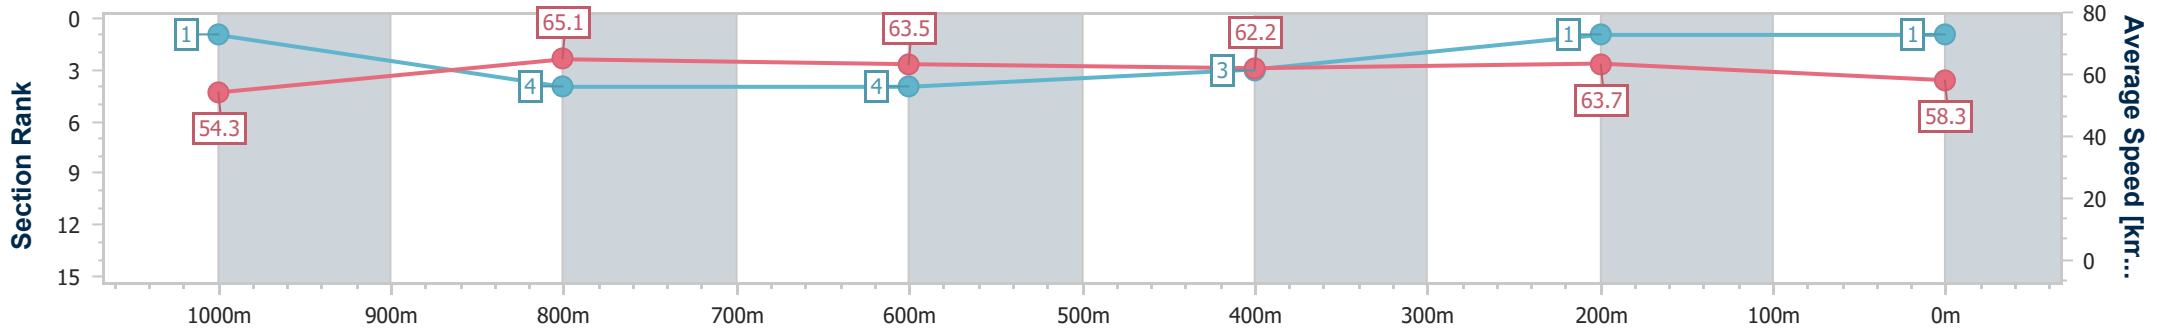

Eagle Farm QLD Professional
 Race 9: SWYSH OPEN Handicap - 1200m
 16 March 2024 - 16:28
 Track Rating: Good 4, Weather: Fine, Rail Position: +0.5m Entire

BRISBANE
 RACING CLUB

Section	Overall	1000m	800m	600m	400m	200m
Section Times	1:11.40 [1] (0:13.26)	0:58.14 [1] (0:11.20)	0:46.94 [4] (0:11.52)	0:35.42 [4] (0:11.73)	0:23.69 [3] (0:11.30)	0:12.39 [1] (0:12.39)
Average Speed [km/h]	54.3	65.1	63.5	62.2	63.7	58.3
Top Speed [km/h]	66.1	65.9	64.2	64.1	64.4	62.2
Avg. Dist. to Rail [m]	5.8	2.5	2.7	3.3	9.2	7.5
Avg. Stride Freq. [Hz]	2.4	2.5	2.4	2.5	2.5	2.4
Avg. Stride Length [m]	6.3	7.2	7.2	7.1	7.1	6.9