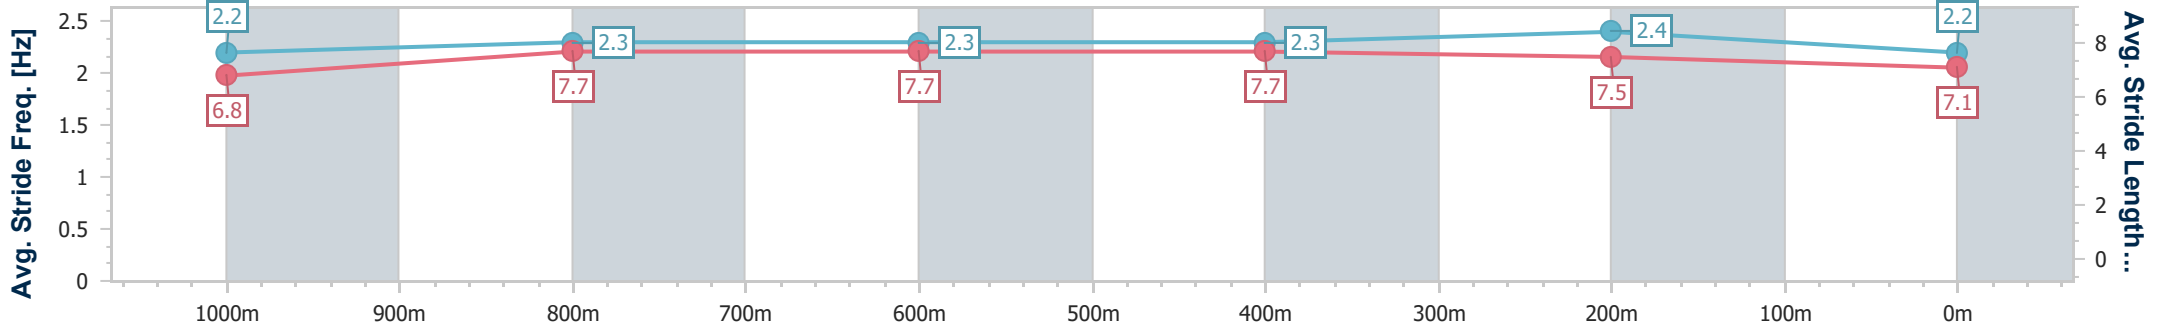

Eagle Farm QLD Professional
 Race 9: SWYSH OPEN Handicap - 1200m
 16 March 2024 - 16:28
 Track Rating: Good 4, Weather: Fine, Rail Position: +0.5m Entire

BRISBANE
 RACING CLUB

Section	Overall	1000m	800m	600m	400m	200m
Section Times	1:11.71 [6] (0:13.45)	0:58.26 [7] (0:11.28)	0:46.98 [6] (0:11.52)	0:35.46 [6] (0:11.56)	0:23.90 [6] (0:11.30)	0:12.60 [2] (0:12.60)
Average Speed [km/h]	53.6	64.4	63.3	63.3	63.8	57.2
Top Speed [km/h]	65.1	65.8	65.7	65.5	65.5	61.8
Avg. Dist. to Rail [m]	7.0	1.8	2.9	3.2	9.0	9.3
Avg. Stride Freq. [Hz]	2.2	2.3	2.3	2.3	2.4	2.2
Avg. Stride Length [m]	6.8	7.7	7.7	7.7	7.5	7.1