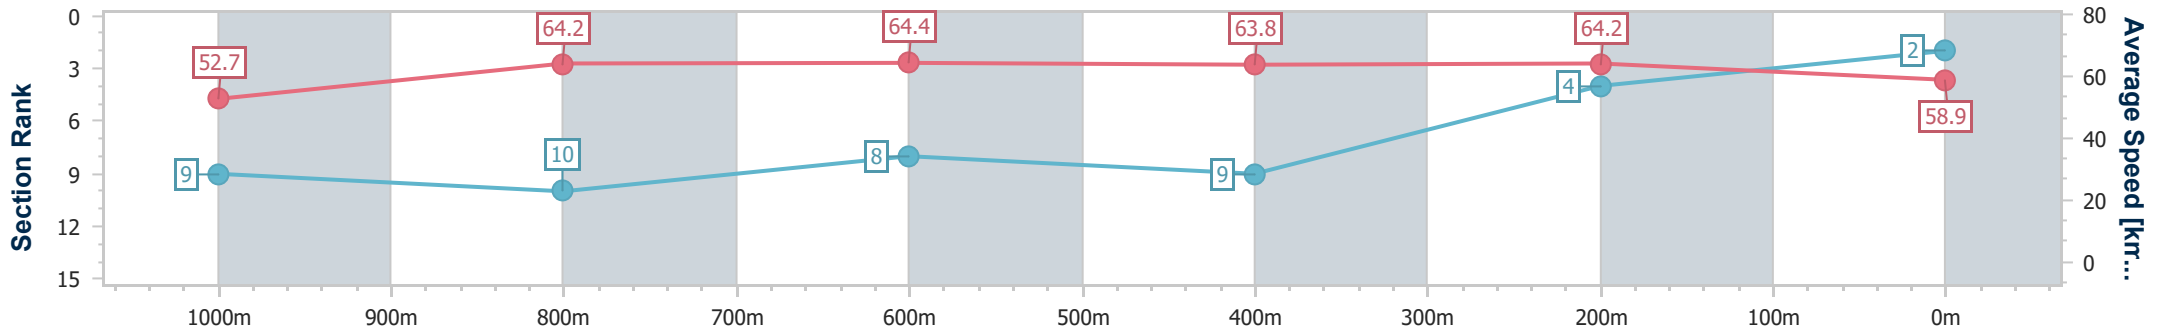

Horse/Jockey Name	Ranch Hand
Final Rank	2
Fastest Section Time (Section)	0:11.17 (400m)
Top Speed [km/h] (Section)	66.7 (400m)
Race State	Finished

Eagle Farm QLD Professional
Race 9: SWYSH OPEN Handicap - 1200m
16 March 2024 - 16:28
Track Rating: Good 4, Weather: Fine, Rail Position: +0.5m Entire

BRISBANE
RACING CLUB

Section	Overall	1000m	800m	600m	400m	200m
Section Times	1:11.47 [2] (0:13.68)	0:57.79 [9] (0:11.44)	0:46.35 [10] (0:11.36)	0:34.99 [8] (0:11.58)	0:23.41 [9] (0:11.17)	0:12.24 [4]
Average Speed [km/h]	52.7	64.2	64.4	63.8	64.2	58.9
Top Speed [km/h]	65.7	65.9	66.2	66.1	66.7	61.7
Avg. Dist. to Rail [m]	8.2	3.8	3.2	4.7	11.5	11.1
Avg. Stride Freq. [Hz]	2.2	2.3	2.3	2.3	2.4	2.3
Avg. Stride Length [m]	6.5	7.8	7.8	7.7	7.5	7.2

- [ ] Ranking at each section and finish
- -.-.- No data available at this section
- NA No data available