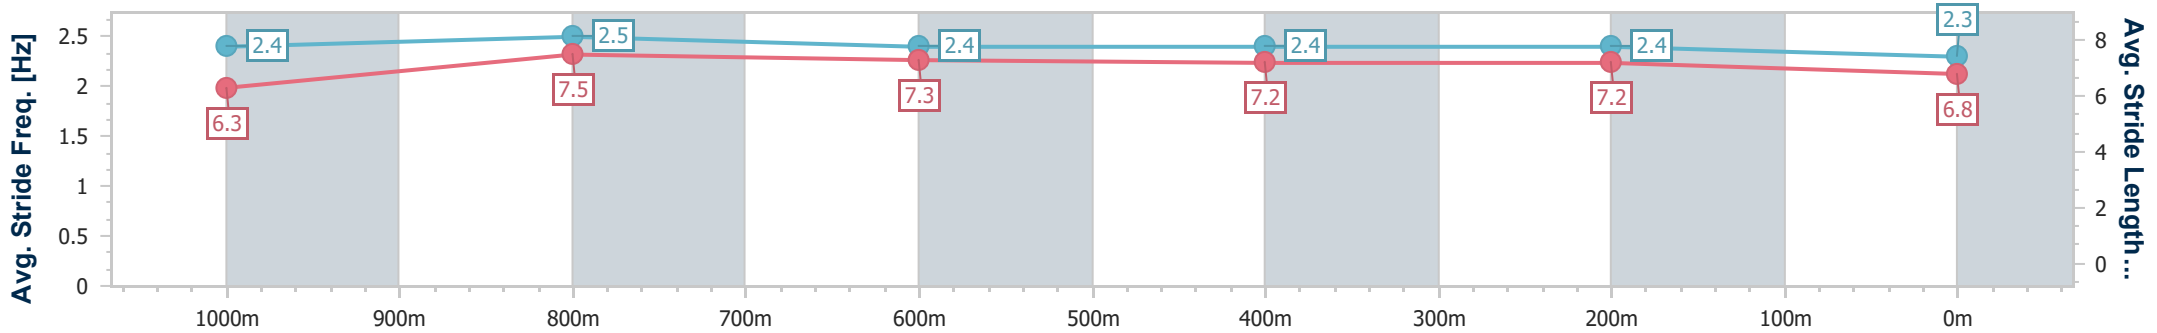

Eagle Farm QLD Professional
 Race 9: SWYSH OPEN Handicap - 1200m
 16 March 2024 - 16:28
 Track Rating: Good 4, Weather: Fine, Rail Position: +0.5m Entire

BRISBANE
 RACING CLUB

Section	Overall	1000m	800m	600m	400m	200m
Section Times	1:12.14 [9] (0:13.74)	0:58.40 [10] (0:11.32)	0:47.08 [9] (0:11.53)	0:35.55 [10] (0:11.69)	0:23.86 [12] (0:11.37)	0:12.49 [11] (0:12.49)
Average Speed [km/h]	52.5	63.8	62.5	62.3	63.3	57.7
Top Speed [km/h]	63.9	64.9	64.3	64.6	65.2	60.5
Avg. Dist. to Rail [m]	1.6	0.7	0.7	2.1	8.1	8.6
Avg. Stride Freq. [Hz]	2.3	2.4	2.4	2.4	2.4	2.3
Avg. Stride Length [m]	6.2	7.3	7.3	7.2	7.2	6.9

- [] Ranking at each section and finish
- .-.- No data available at this section
- NA No data available

Horse/Jockey Name	Star Of Chaos
Final Rank	10
Fastest Section Time (Section)	0:10.90 (1000m)
Top Speed [km/h] (Section)	68.4 (800m)
Race State	Finished

Eagle Farm QLD Professional
 Race 9: SWYSH OPEN Handicap - 1200m
 16 March 2024 - 16:28
 Track Rating: Good 4, Weather: Fine, Rail Position: +0.5m Entire

BRISBANE
 RACING CLUB

Section	Overall	1000m	800m	600m	400m	200m
Section Times	1:12.32 [10] (0:13.27)	0:59.05 [3] (0:10.90)	0:48.15 [1] (0:11.35)	0:36.80 [1] (0:11.95)	0:24.85 [1] (0:11.84)	0:13.01 [7] (0:13.01)
Average Speed [km/h]	54.2	67.4	63.8	61.1	60.9	55.4
Top Speed [km/h]	67.8	68.3	68.4	62.4	62.8	58.0
Avg. Dist. to Rail [m]	10.4	3.4	1.3	2.8	4.9	4.9
Avg. Stride Freq. [Hz]	2.4	2.5	2.4	2.4	2.4	2.3
Avg. Stride Length [m]	6.3	7.5	7.3	7.2	7.2	6.8