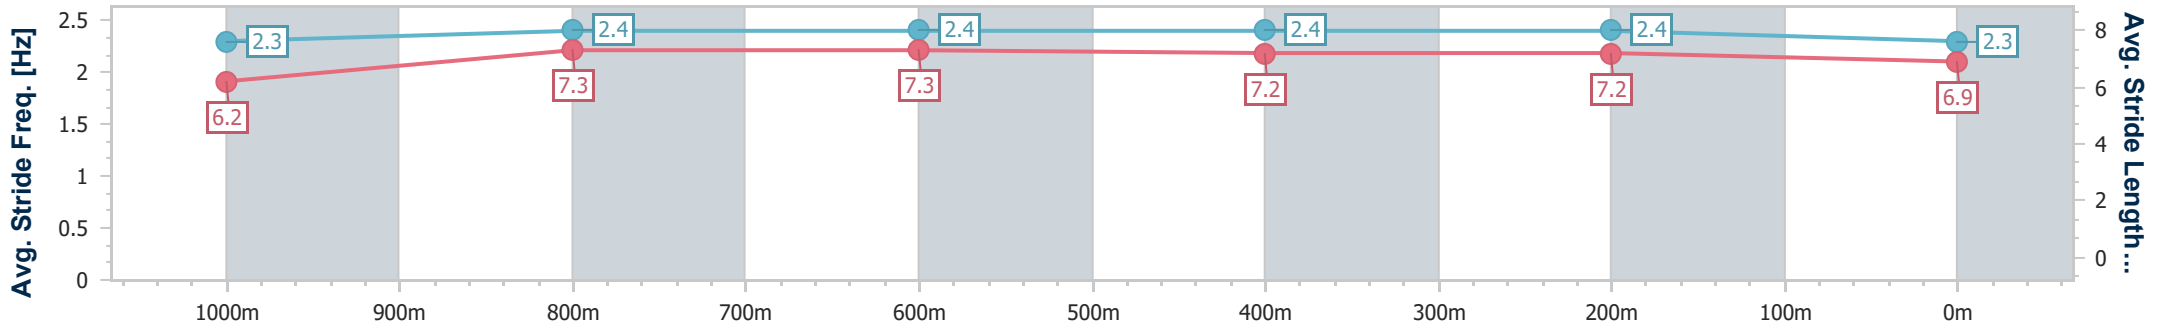

- [] Ranking at each section and finish
- .-.- No data available at this section
- NA No data available

Horse/Jockey Name	Roman Aureus
Final Rank	9
Fastest Section Time (Section)	0:11.32 (1000m)
Top Speed [km/h] (Section)	65.2 (400m)
Race State	Finished

Eagle Farm QLD Professional
 Race 9: SWYSH OPEN Handicap - 1200m
 16 March 2024 - 16:28
 Track Rating: Good 4, Weather: Fine, Rail Position: +0.5m Entire

BRISBANE
 RACING CLUB

Section	Overall	1000m	800m	600m	400m	200m
Section Times	1:12.14 [9] (0:13.74)	0:58.40 [10] (0:11.32)	0:47.08 [9] (0:11.53)	0:35.55 [10] (0:11.69)	0:23.86 [12] (0:11.37)	0:12.49 [11] (0:12.49)
Average Speed [km/h]	52.5	63.8	62.5	62.3	63.3	57.7
Top Speed [km/h]	63.9	64.9	64.3	64.6	65.2	60.5
Avg. Dist. to Rail [m]	1.6	0.7	0.7	2.1	8.1	8.6
Avg. Stride Freq. [Hz]	2.3	2.4	2.4	2.4	2.4	2.3
Avg. Stride Length [m]	6.2	7.3	7.3	7.2	7.2	6.9