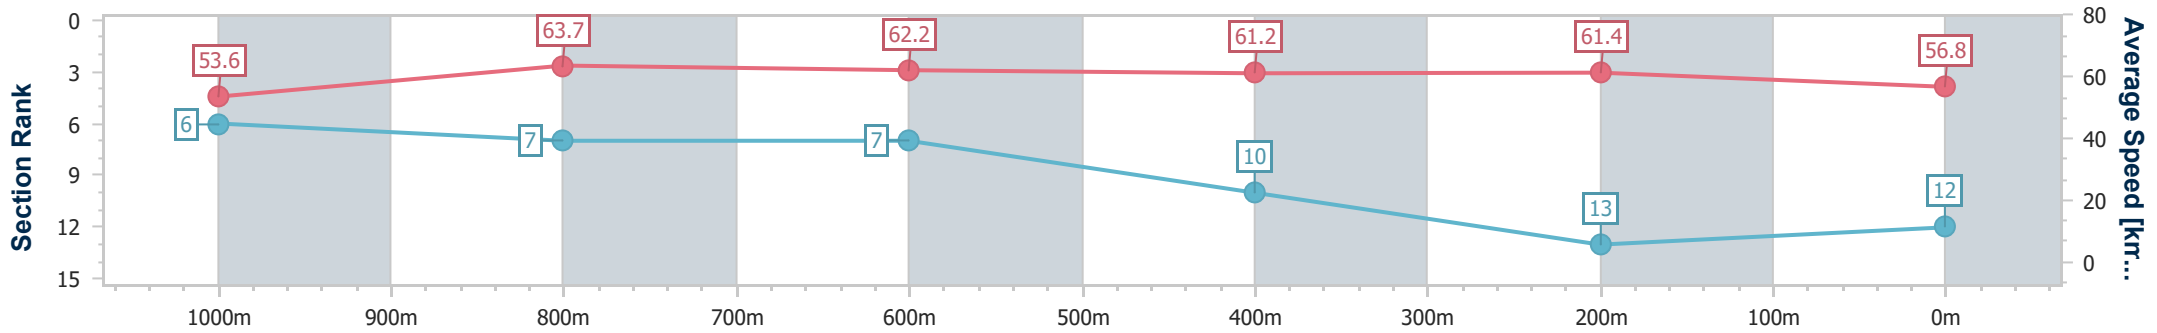

- [] Ranking at each section and finish
- .-.- No data available at this section
- NA No data available

Horse/Jockey Name	Starvirgo
Final Rank	12
Fastest Section Time (Section)	0:11.35 (1000m)
Top Speed [km/h] (Section)	66.1 (Overall)
Race State	Finished

Eagle Farm QLD Professional
 Race 9: SWYSH OPEN Handicap - 1200m
 16 March 2024 - 16:28
 Track Rating: Good 4, Weather: Fine, Rail Position: +0.5m Entire

BRISBANE
RACING CLUB

Section	Overall	1000m	800m	600m	400m	200m
Section Times	1:12.54 [12] (0:13.41)	0:59.13 [6] (0:11.35)	0:47.78 [7] (0:11.62)	0:36.16 [7] (0:11.73)	0:24.43 [10] (0:11.74)	0:12.69 [13] (0:12.69)
Average Speed [km/h]	53.6	63.7	62.2	61.2	61.4	56.8
Top Speed [km/h]	66.1	64.9	64.5	62.5	63.4	60.2
Avg. Dist. to Rail [m]	2.5	0.7	0.6	0.4	3.6	6.6
Avg. Stride Freq. [Hz]	2.3	2.3	2.3	2.3	2.3	2.2
Avg. Stride Length [m]	6.5	7.5	7.7	7.4	7.4	7.1