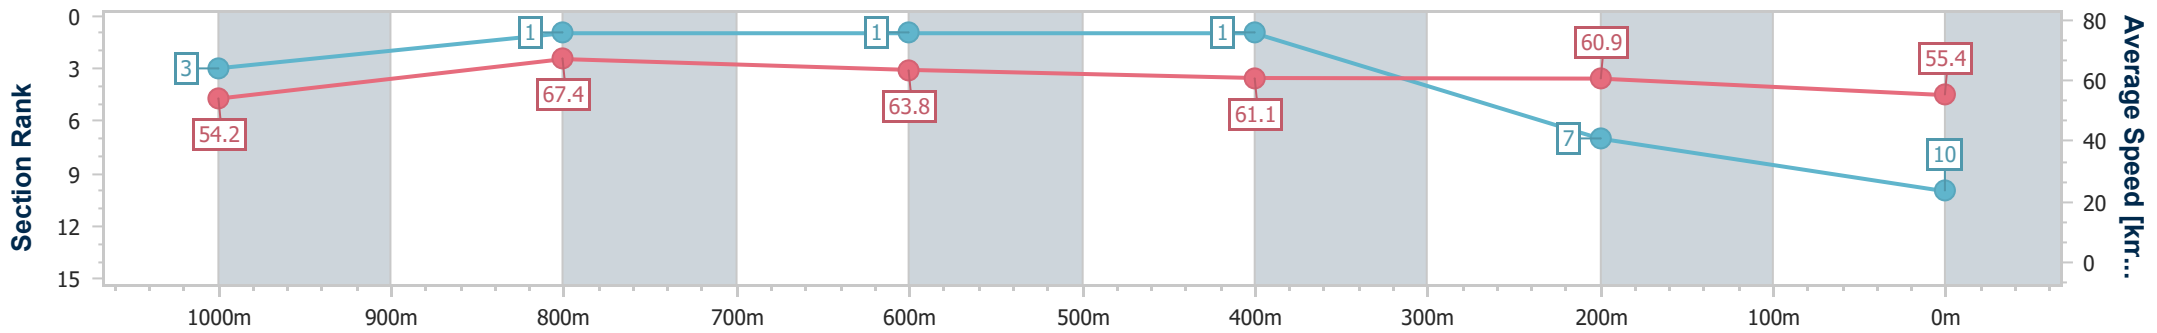

- [] Ranking at each section and finish
- .-.- No data available at this section
- NA No data available

Horse/Jockey Name	Star Of Chaos
Final Rank	10
Fastest Section Time (Section)	0:10.90 (1000m)
Top Speed [km/h] (Section)	68.4 (800m)
Race State	Finished

Eagle Farm QLD Professional
 Race 9: SWYSH OPEN Handicap - 1200m
 16 March 2024 - 16:28
 Track Rating: Good 4, Weather: Fine, Rail Position: +0.5m Entire

BRISBANE
 RACING CLUB

Section	Overall	1000m	800m	600m	400m	200m
Section Times	1:12.32 [10] (0:13.27)	0:59.05 [3] (0:10.90)	0:48.15 [1] (0:11.35)	0:36.80 [1] (0:11.95)	0:24.85 [1] (0:11.84)	0:13.01 [7] (0:13.01)
Average Speed [km/h]	54.2	67.4	63.8	61.1	60.9	55.4
Top Speed [km/h]	67.8	68.3	68.4	62.4	62.8	58.0
Avg. Dist. to Rail [m]	10.4	3.4	1.3	2.8	4.9	4.9
Avg. Stride Freq. [Hz]	2.4	2.5	2.4	2.4	2.4	2.3
Avg. Stride Length [m]	6.3	7.5	7.3	7.2	7.2	6.8