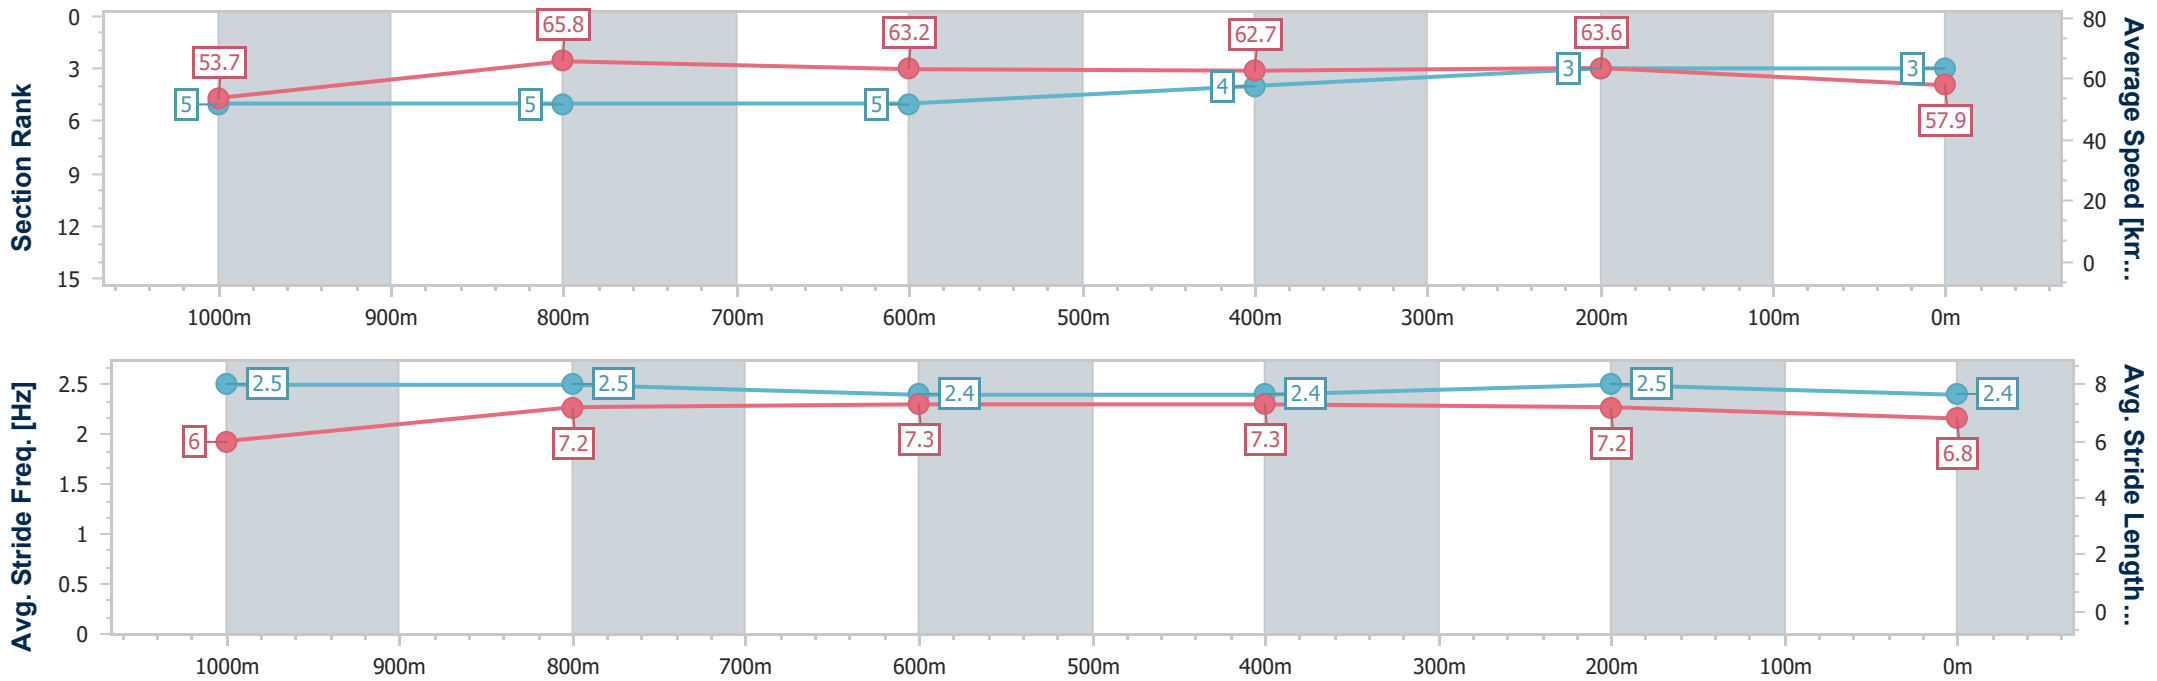

Eagle Farm QLD Professional
 Race 9: SWYSH OPEN Handicap - 1200m
 16 March 2024 - 16:28
 Track Rating: Good 4, Weather: Fine, Rail Position: +0.5m Entire

BRISBANE
 RACING CLUB

Section	Overall	1000m	800m	600m	400m	200m
Section Times	1:11.50 [3] (0:13.41)	0:58.09 [5] (0:11.22)	0:46.87 [5] (0:11.54)	0:35.33 [5] (0:11.60)	0:23.73 [4] (0:11.34)	0:12.39 [3] (0:12.39)
Average Speed [km/h]	53.7	65.8	63.2	62.7	63.6	57.9
Top Speed [km/h]	66.0	68.1	65.6	64.9	65.2	61.8
Avg. Dist. to Rail [m]	9.4	4.9	2.4	2.2	9.3	10.0
Avg. Stride Freq. [Hz]	2.5	2.5	2.4	2.4	2.5	2.4
Avg. Stride Length [m]	6.0	7.2	7.3	7.3	7.2	6.8