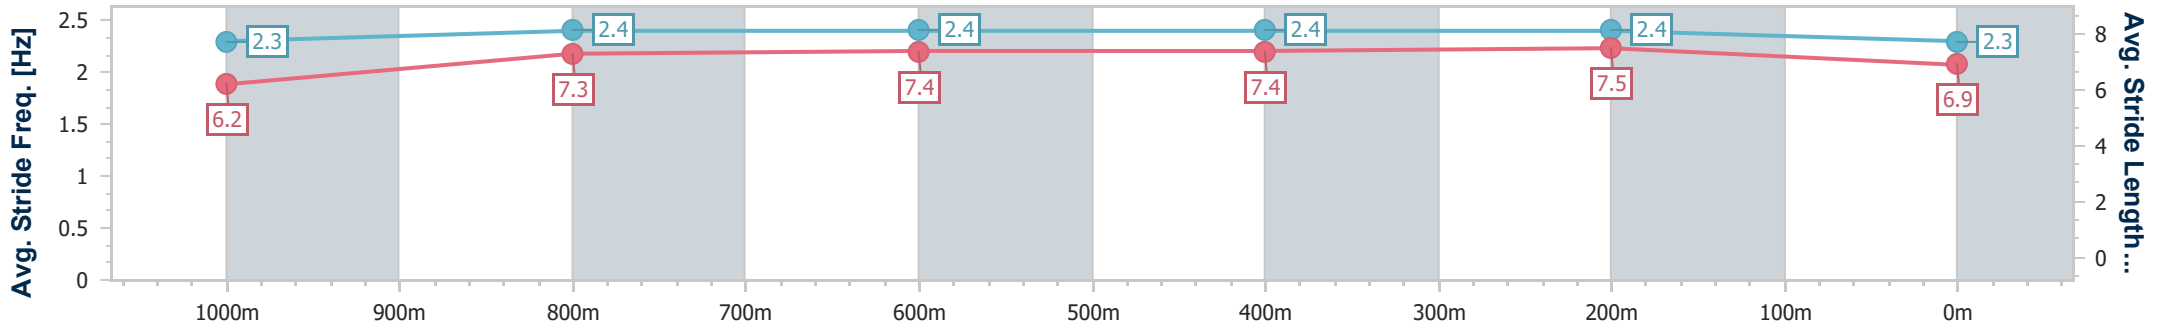

Horse/Jockey Name	Mishani Sniper
Final Rank	4
Fastest Section Time (Section)	0:11.21 (600m)
Top Speed [km/h] (Section)	66.8 (600m)
Race State	Finished

Eagle Farm QLD Professional
Race 9: SWYSH OPEN Handicap - 1200m
16 March 2024 - 16:28
Track Rating: Good 4, Weather: Fine, Rail Position: +0.5m Entire

BRISBANE
RACING CLUB

Section	Overall	1000m	800m	600m	400m	200m
Section Times	1:11.56 [4] (0:13.80)	0:57.76 [11] (0:11.54)	0:46.22 [11] (0:11.48)	0:34.74 [12] (0:11.21)	0:23.53 [8] (0:11.23)	0:12.30 [6] (0:12.30)
Average Speed [km/h]	52.2	63.3	63.0	64.3	64.2	58.5
Top Speed [km/h]	63.2	64.7	64.4	66.8	65.6	61.6
Avg. Dist. to Rail [m]	3.4	2.4	1.7	0.5	7.1	7.7
Avg. Stride Freq. [Hz]	2.3	2.4	2.4	2.4	2.4	2.3
Avg. Stride Length [m]	6.2	7.3	7.4	7.4	7.5	6.9

- [ ] Ranking at each section and finish
- -.-.- No data available at this section
- NA No data available