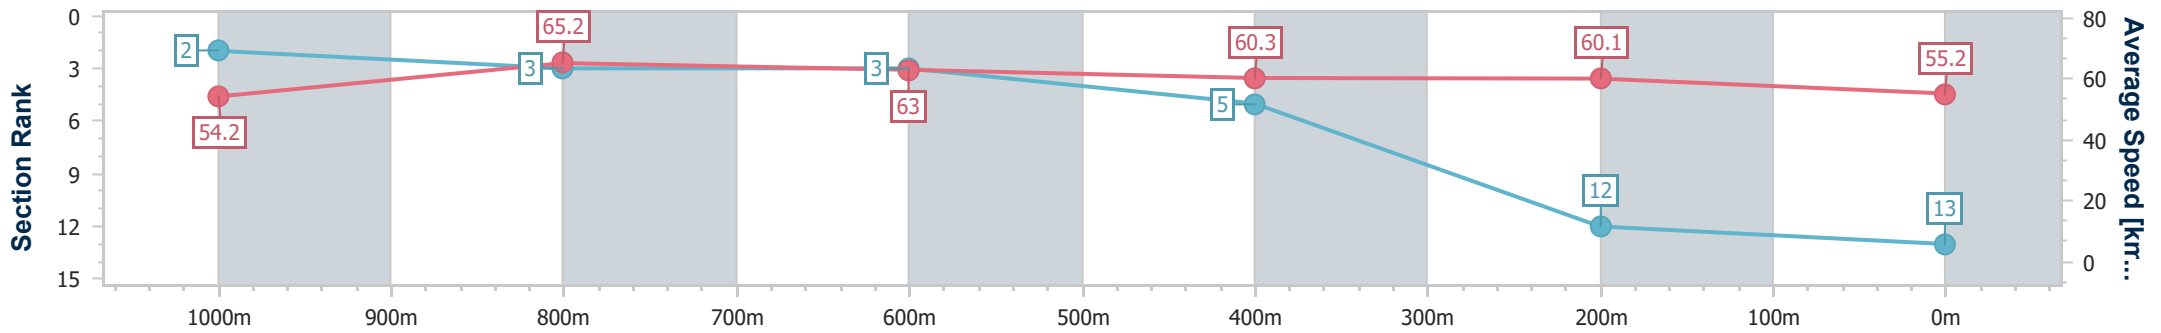

- [] Ranking at each section and finish
- .-.- No data available at this section
- NA No data available

Horse/Jockey Name	Greyworm
Final Rank	13
Fastest Section Time (Section)	0:11.18 (1000m)
Top Speed [km/h] (Section)	67.7 (Overall)
Race State	Finished

Eagle Farm QLD Professional
 Race 9: SWYSH OPEN Handicap - 1200m
 16 March 2024 - 16:28
 Track Rating: Good 4, Weather: Fine, Rail Position: +0.5m Entire

BRISBANE
 RACING CLUB

Section	Overall	1000m	800m	600m	400m	200m
Section Times	1:12.81 [13] (0:13.26)	0:59.55 [2] (0:11.18)	0:48.37 [3] (0:11.46)	0:36.91 [3] (0:11.89)	0:25.02 [5] (0:11.94)	0:13.08 [12] (0:13.08)
Average Speed [km/h]	54.2	65.2	63.0	60.3	60.1	55.2
Top Speed [km/h]	67.7	66.5	65.4	61.3	62.6	58.0
Avg. Dist. to Rail [m]	5.2	1.8	0.7	1.0	2.5	2.5
Avg. Stride Freq. [Hz]	2.3	2.3	2.3	2.3	2.3	2.2
Avg. Stride Length [m]	6.6	7.7	7.6	7.4	7.3	7.0