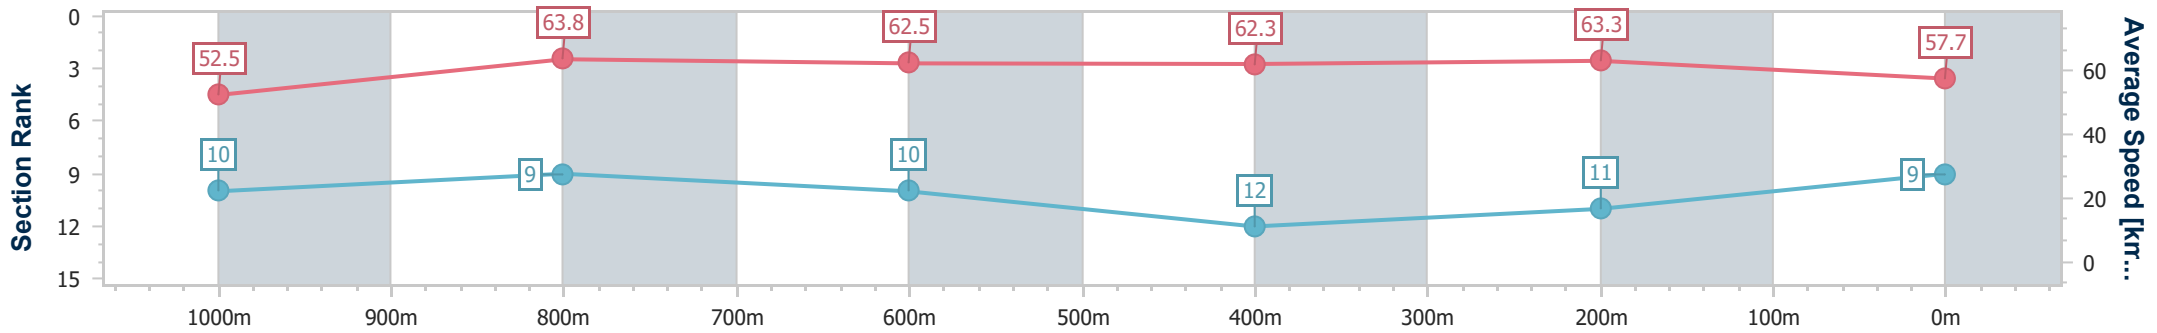

- [] Ranking at each section and finish
- .-.- No data available at this section
- NA No data available

Horse/Jockey Name	Roman Aureus
Final Rank	9
Fastest Section Time (Section)	0:11.32 (1000m)
Top Speed [km/h] (Section)	65.2 (400m)
Race State	Finished

Eagle Farm QLD Professional
 Race 9: SWYSH OPEN Handicap - 1200m
 16 March 2024 - 16:28
 Track Rating: Good 4, Weather: Fine, Rail Position: +0.5m Entire

BRISBANE
 RACING CLUB

Section	Overall	1000m	800m	600m	400m	200m
Section Times	1:12.14 [9] (0:13.74)	0:58.40 [10] (0:11.32)	0:47.08 [9] (0:11.53)	0:35.55 [10] (0:11.69)	0:23.86 [12] (0:11.37)	0:12.49 [11] (0:12.49)
Average Speed [km/h]	52.5	63.8	62.5	62.3	63.3	57.7
Top Speed [km/h]	63.9	64.9	64.3	64.6	65.2	60.5
Avg. Dist. to Rail [m]	1.6	0.7	0.7	2.1	8.1	8.6
Avg. Stride Freq. [Hz]	2.3	2.4	2.4	2.4	2.4	2.3
Avg. Stride Length [m]	6.2	7.3	7.3	7.2	7.2	6.9