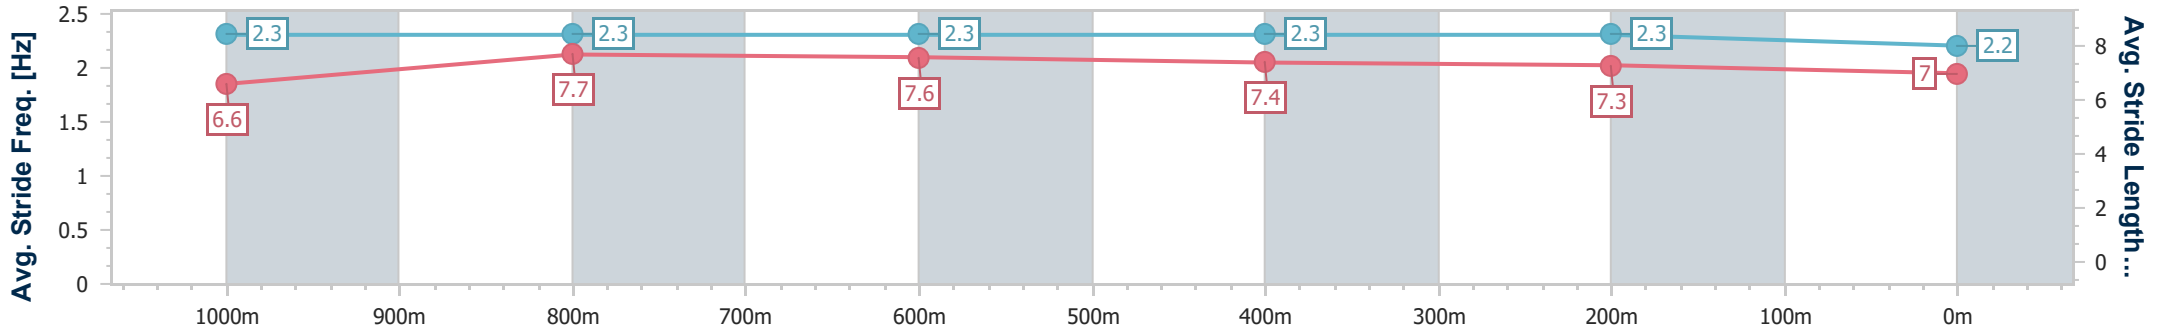

Eagle Farm QLD Professional
 Race 9: SWYSH OPEN Handicap - 1200m
 16 March 2024 - 16:28
 Track Rating: Good 4, Weather: Fine, Rail Position: +0.5m Entire

BRISBANE
RACING CLUB

Section	Overall	1000m	800m	600m	400m	200m
Section Times	1:12.54 [12] (0:13.41)	0:59.13 [6] (0:11.35)	0:47.78 [7] (0:11.62)	0:36.16 [7] (0:11.73)	0:24.43 [10] (0:11.74)	0:12.69 [13] (0:12.69)
Average Speed [km/h]	53.6	63.7	62.2	61.2	61.4	56.8
Top Speed [km/h]	66.1	64.9	64.5	62.5	63.4	60.2
Avg. Dist. to Rail [m]	2.5	0.7	0.6	0.4	3.6	6.6
Avg. Stride Freq. [Hz]	2.3	2.3	2.3	2.3	2.3	2.2
Avg. Stride Length [m]	6.5	7.5	7.7	7.4	7.4	7.1

- [] Ranking at each section and finish
- .-.- No data available at this section
- NA No data available

Horse/Jockey Name	Greyworm
Final Rank	13
Fastest Section Time (Section)	0:11.18 (1000m)
Top Speed [km/h] (Section)	67.7 (Overall)
Race State	Finished

Eagle Farm QLD Professional
 Race 9: SWYSH OPEN Handicap - 1200m
 16 March 2024 - 16:28
 Track Rating: Good 4, Weather: Fine, Rail Position: +0.5m Entire

BRISBANE
 RACING CLUB

Section	Overall	1000m	800m	600m	400m	200m
Section Times	1:12.81 [13] (0:13.26)	0:59.55 [2] (0:11.18)	0:48.37 [3] (0:11.46)	0:36.91 [3] (0:11.89)	0:25.02 [5] (0:11.94)	0:13.08 [12] (0:13.08)
Average Speed [km/h]	54.2	65.2	63.0	60.3	60.1	55.2
Top Speed [km/h]	67.7	66.5	65.4	61.3	62.6	58.0
Avg. Dist. to Rail [m]	5.2	1.8	0.7	1.0	2.5	2.5
Avg. Stride Freq. [Hz]	2.3	2.3	2.3	2.3	2.3	2.2
Avg. Stride Length [m]	6.6	7.7	7.6	7.4	7.3	7.0