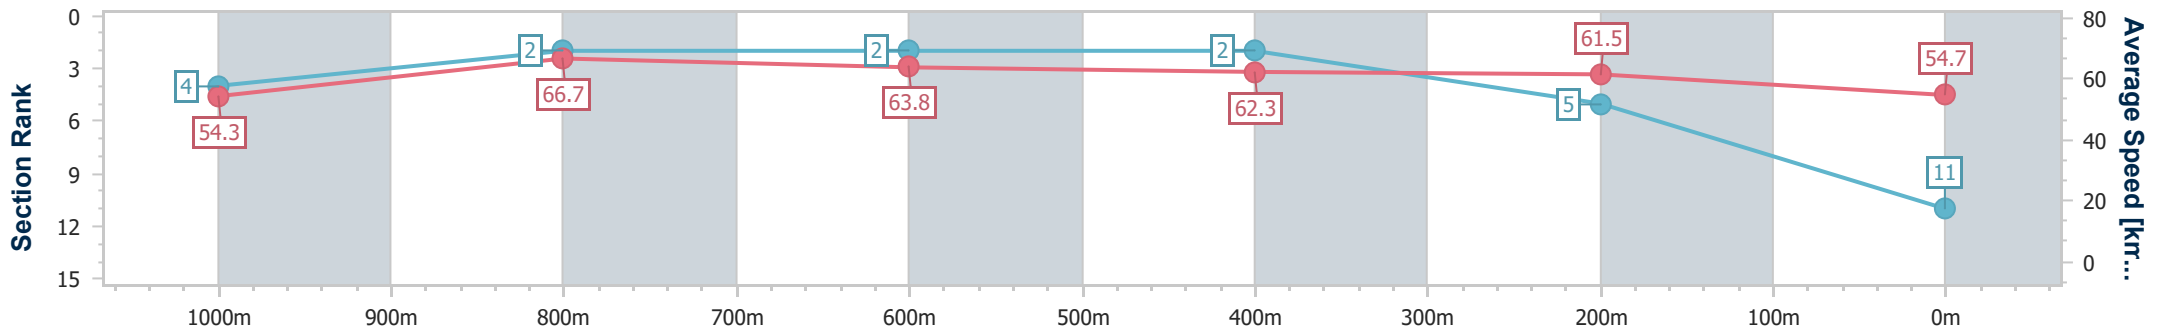

- [] Ranking at each section and finish
- .-.- No data available at this section
- NA No data available

Horse/Jockey Name	La Amigo
Final Rank	11
Fastest Section Time (Section)	0:11.06 (1000m)
Top Speed [km/h] (Section)	68.1 (1000m)
Race State	Finished

Eagle Farm QLD Professional
 Race 9: SWYSH OPEN Handicap - 1200m
 16 March 2024 - 16:28
 Track Rating: Good 4, Weather: Fine, Rail Position: +0.5m Entire

BRISBANE
 RACING CLUB

Section	Overall	1000m	800m	600m	400m	200m
Section Times	1:12.37 [11] (0:13.27)	0:59.10 [4] (0:11.06)	0:48.04 [2] (0:11.48)	0:36.56 [2] (0:11.72)	0:24.84 [2] (0:11.70)	0:13.14 [5] (0:13.14)
Average Speed [km/h]	54.3	66.7	63.8	62.3	61.5	54.7
Top Speed [km/h]	67.6	68.1	65.5	63.5	63.4	58.7
Avg. Dist. to Rail [m]	7.0	4.2	3.8	2.9	6.9	7.1
Avg. Stride Freq. [Hz]	2.3	2.3	2.3	2.3	2.3	2.1
Avg. Stride Length [m]	6.6	8.0	7.8	7.7	7.6	7.2