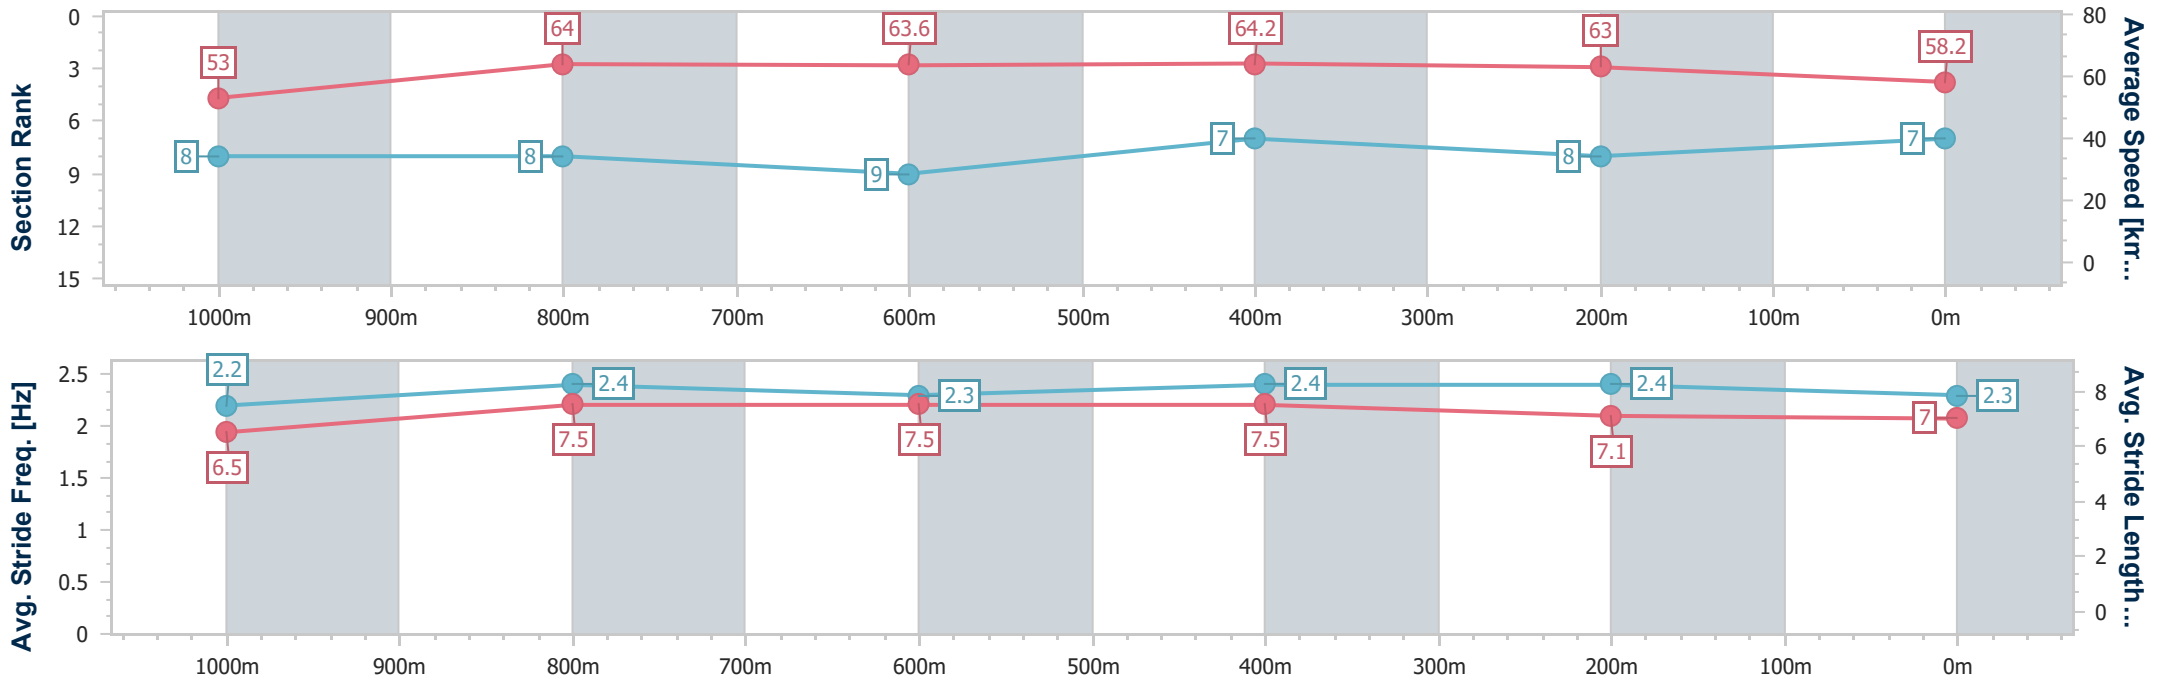

Eagle Farm QLD Professional
 Race 9: SWYSH OPEN Handicap - 1200m
 16 March 2024 - 16:28
 Track Rating: Good 4, Weather: Fine, Rail Position: +0.5m Entire

BRISBANE
 RACING CLUB

Section	Overall	1000m	800m	600m	400m	200m
Section Times	1:11.71 [6] (0:13.45)	0:58.26 [7] (0:11.28)	0:46.98 [6] (0:11.52)	0:35.46 [6] (0:11.56)	0:23.90 [6] (0:11.30)	0:12.60 [2] (0:12.60)
Average Speed [km/h]	53.6	64.4	63.3	63.3	63.8	57.2
Top Speed [km/h]	65.1	65.8	65.7	65.5	65.5	61.8
Avg. Dist. to Rail [m]	7.0	1.8	2.9	3.2	9.0	9.3
Avg. Stride Freq. [Hz]	2.2	2.3	2.3	2.3	2.4	2.2
Avg. Stride Length [m]	6.8	7.7	7.7	7.7	7.5	7.1

- [] Ranking at each section and finish
- .-.- No data available at this section
- NA No data available

Horse/Jockey Name	Arentee
Final Rank	7
Fastest Section Time (Section)	0:11.41 (1000m)
Top Speed [km/h] (Section)	66.6 (600m)
Race State	Finished

Eagle Farm QLD Professional
 Race 9: SWYSH OPEN Handicap - 1200m
 16 March 2024 - 16:28
 Track Rating: Good 4, Weather: Fine, Rail Position: +0.5m Entire

BRISBANE
RACING CLUB

Section	Overall	1000m	800m	600m	400m	200m
Section Times	1:11.76 [7] (0:13.61)	0:58.15 [8] (0:11.41)	0:46.74 [8] (0:11.48)	0:35.26 [9] (0:11.48)	0:23.78 [7] (0:11.41)	0:12.37 [8] (0:12.37)
Average Speed [km/h]	53.0	64.0	63.6	64.2	63.0	58.2
Top Speed [km/h]	65.2	65.2	65.2	66.6	64.9	61.5
Avg. Dist. to Rail [m]	3.4	3.1	3.2	4.2	10.6	10.4
Avg. Stride Freq. [Hz]	2.2	2.4	2.3	2.4	2.4	2.3
Avg. Stride Length [m]	6.5	7.5	7.5	7.5	7.1	7.0