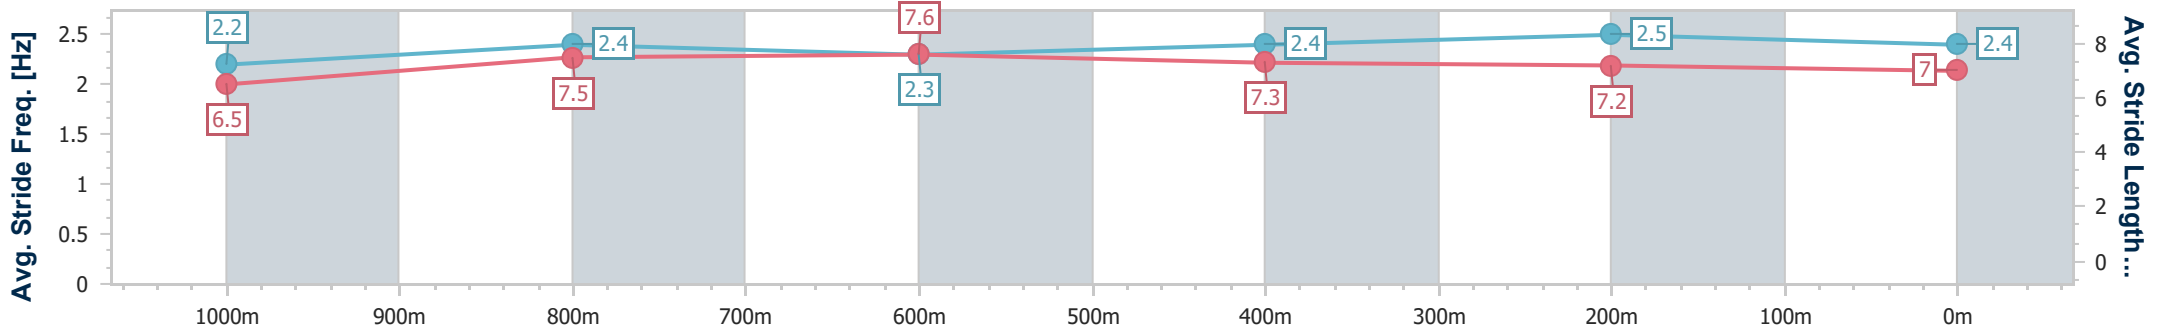

Horse/Jockey Name	Magic Charlee
Final Rank	5
Fastest Section Time (Section)	0:11.26 (800m)
Top Speed [km/h] (Section)	66.2 (400m)
Race State	Finished

Eagle Farm QLD Professional
Race 9: SWYSH OPEN Handicap - 1200m
16 March 2024 - 16:28
Track Rating: Good 4, Weather: Fine, Rail Position: +0.5m Entire

BRISBANE
RACING CLUB

Section	Overall	1000m	800m	600m	400m	200m
Section Times	1:11.59 [5] (0:14.12)	0:57.47 [13] (0:11.38)	0:46.09 [13] (0:11.26)	0:34.83 [11] (0:11.51)	0:23.32 [11] (0:11.26)	0:12.06 [9] (0:12.06)
Average Speed [km/h]	51.0	63.8	64.1	63.5	63.9	59.7
Top Speed [km/h]	62.9	65.2	65.0	65.9	66.2	62.7
Avg. Dist. to Rail [m]	3.8	1.6	0.4	3.6	11.5	12.5
Avg. Stride Freq. [Hz]	2.2	2.4	2.3	2.4	2.5	2.4
Avg. Stride Length [m]	6.5	7.5	7.6	7.3	7.2	7.0

- [ ] Ranking at each section and finish
- -.-.- No data available at this section
- NA No data available