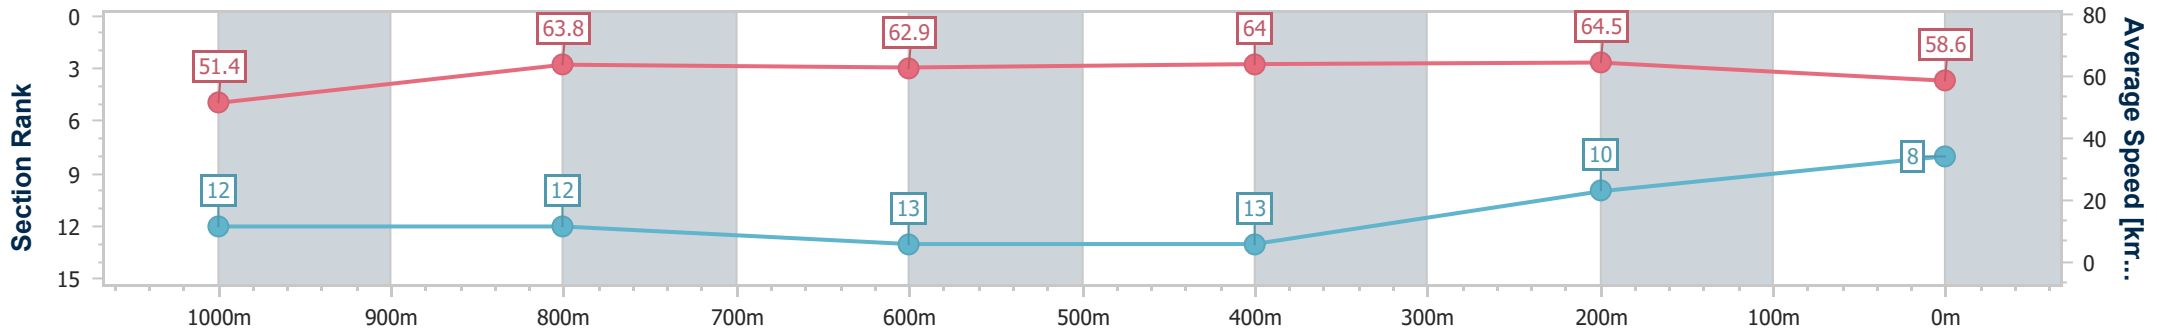

Horse/Jockey Name	Tara Jasmine
Final Rank	8
Fastest Section Time (Section)	0:11.19 (400m)
Top Speed [km/h] (Section)	66.8 (400m)
Race State	Finished

Eagle Farm QLD Professional
Race 9: SWYSH OPEN Handicap - 1200m
16 March 2024 - 16:28
Track Rating: Good 4, Weather: Fine, Rail Position: +0.5m Entire

BRISBANE
RACING CLUB

Section	Overall	1000m	800m	600m	400m	200m
Section Times	1:11.88 [8] (0:14.00)	0:57.88 [12] (0:11.39)	0:46.49 [12] (0:11.50)	0:34.99 [13] (0:11.54)	0:23.45 [13] (0:11.19)	0:12.26 [10] (0:12.26)
Average Speed [km/h]	51.4	63.8	62.9	64.0	64.5	58.6
Top Speed [km/h]	65.0	65.0	64.1	66.3	66.8	61.5
Avg. Dist. to Rail [m]	0.7	1.1	1.7	4.8	11.8	12.7
Avg. Stride Freq. [Hz]	2.2	2.3	2.3	2.3	2.3	2.3
Avg. Stride Length [m]	6.5	7.7	7.6	7.6	7.7	7.2

- [ ] Ranking at each section and finish
- -.-.- No data available at this section
- NA No data available