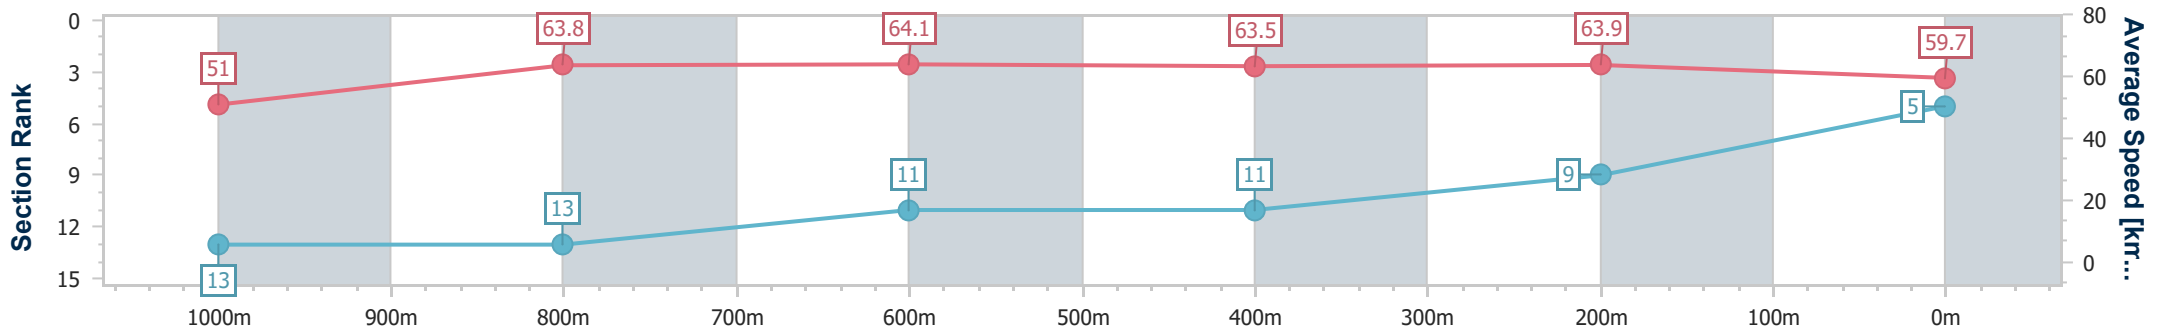

Horse/Jockey Name	Magic Charlee
Final Rank	5
Fastest Section Time (Section)	0:11.26 (800m)
Top Speed [km/h] (Section)	66.2 (400m)
Race State	Finished

Eagle Farm QLD Professional
Race 9: SWYSH OPEN Handicap - 1200m
16 March 2024 - 16:28
Track Rating: Good 4, Weather: Fine, Rail Position: +0.5m Entire

BRISBANE
RACING CLUB

Section	Overall	1000m	800m	600m	400m	200m
Section Times	1:11.59 [5] (0:14.12)	0:57.47 [13] (0:11.38)	0:46.09 [13] (0:11.26)	0:34.83 [11] (0:11.51)	0:23.32 [11] (0:11.26)	0:12.06 [9] (0:12.06)
Average Speed [km/h]	51.0	63.8	64.1	63.5	63.9	59.7
Top Speed [km/h]	62.9	65.2	65.0	65.9	66.2	62.7
Avg. Dist. to Rail [m]	3.8	1.6	0.4	3.6	11.5	12.5
Avg. Stride Freq. [Hz]	2.2	2.4	2.3	2.4	2.5	2.4
Avg. Stride Length [m]	6.5	7.5	7.6	7.3	7.2	7.0

- [ ] Ranking at each section and finish
- -.-.- No data available at this section
- NA No data available