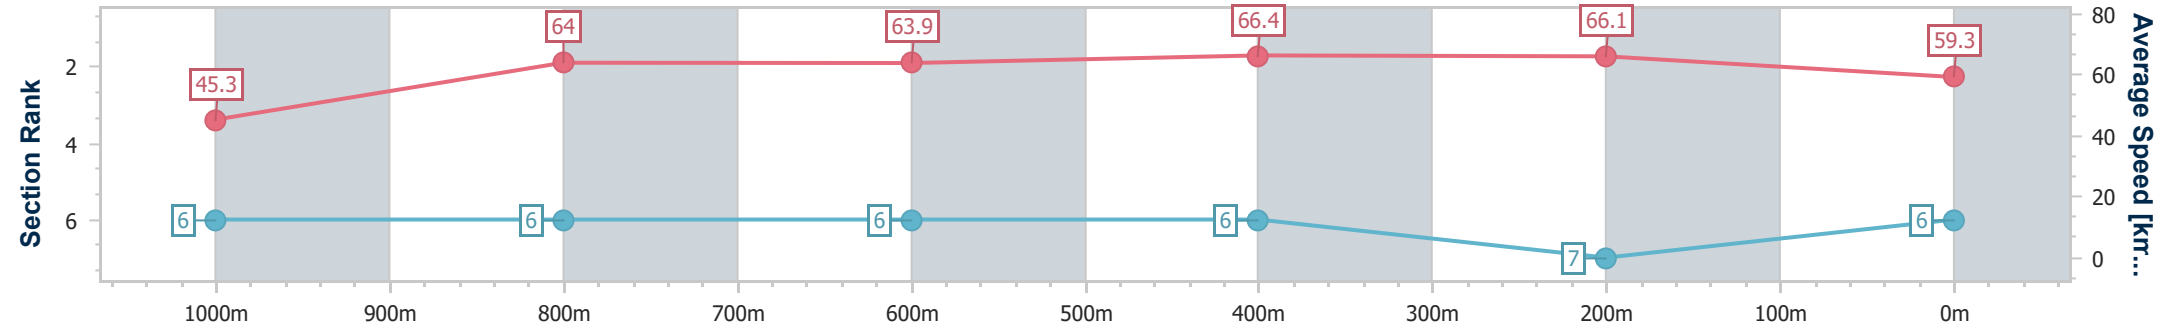

- [ ] Ranking at each section and finish
- .-.- No data available at this section
- NA No data available

Horse/Jockey Name	Win Burn
Final Rank	6
Fastest Section Time (Section)	0:07.95 (Overall)
Top Speed [km/h] (Section)	68.2 (400m)
Race State	Finished

Rockhampton QLD Professional  
 Race 3: EVANS & HEARN CPA OPEN Handicap - 1100m  
 16 March 2024 - 14:19  
 Track Rating: Soft 5, Weather: Showers, Rail Position: +6m

Section	Overall	1000m	800m	600m	400m	200m
Section Times	1:04.44 [6] (0:07.95)	0:56.49 [6] (0:11.27)	0:45.22 [6] (0:11.34)	0:33.88 [6] (0:10.85)	0:23.03 [6] (0:10.89)	0:12.14 [7] (0:12.14)
Average Speed [km/h]	45.3	64.0	63.9	66.4	66.1	59.3
Top Speed [km/h]	59.8	65.8	65.7	67.8	68.2	64.4
Avg. Dist. to Rail [m]	3.4	0.6	0.8	2.8	4.8	6.2
Avg. Stride Freq. [Hz]	2.3	2.4	2.4	2.4	2.4	2.3
Avg. Stride Length [m]	7.0	7.3	7.4	7.5	7.5	7.3