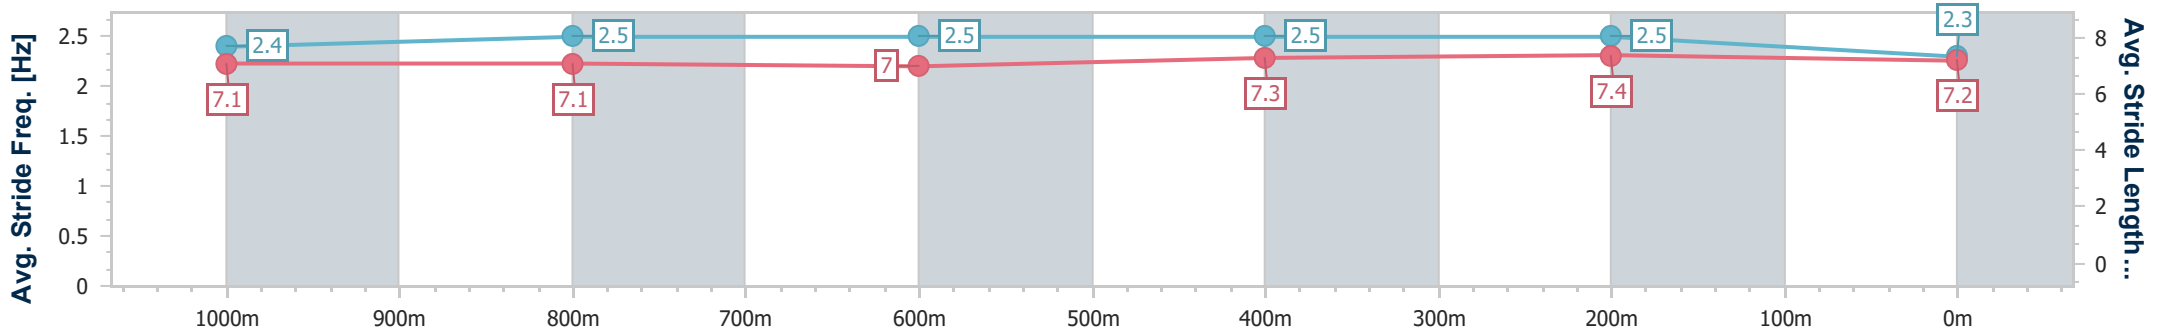

- [ ] Ranking at each section and finish
- .-.- No data available at this section
- NA No data available

Horse/Jockey Name	Svindal
Final Rank	5
Fastest Section Time (Section)	0:07.71 (Overall)
Top Speed [km/h] (Section)	68.6 (600m)
Race State	Finished

Rockhampton QLD Professional  
 Race 3: EVANS & HEARN CPA OPEN Handicap - 1100m  
 16 March 2024 - 14:19  
 Track Rating: Soft 5, Weather: Showers, Rail Position: +6m

Section	Overall	1000m	800m	600m	400m	200m
Section Times	1:04.09 [5] (0:07.71)	0:56.38 [4] (0:11.16)	0:45.22 [5] (0:11.60)	0:33.62 [5] (0:10.83)	0:22.79 [5] (0:10.90)	0:11.89 [5] (0:11.89)
Average Speed [km/h]	46.8	63.9	62.5	66.6	66.1	60.5
Top Speed [km/h]	62.8	65.3	64.5	68.6	68.3	63.7
Avg. Dist. to Rail [m]	1.1	1.4	1.3	2.1	1.7	2.5
Avg. Stride Freq. [Hz]	2.4	2.5	2.5	2.5	2.5	2.3
Avg. Stride Length [m]	7.1	7.1	7.0	7.3	7.4	7.2