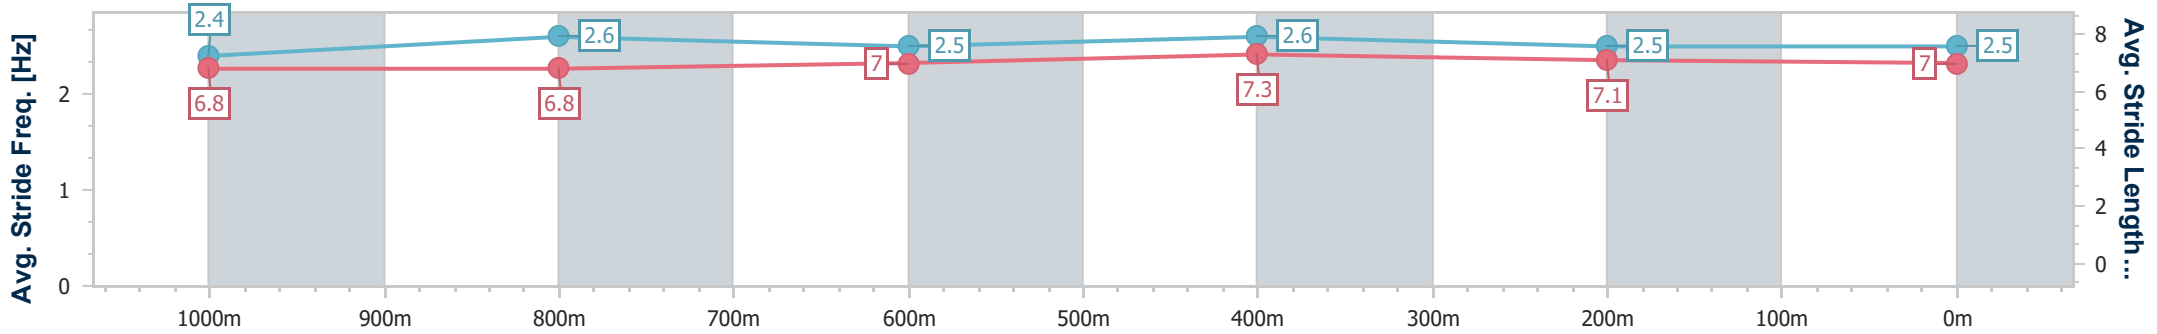

Horse/Jockey Name	Just Super
Final Rank	3
Fastest Section Time (Section)	0:07.76 (Overall)
Top Speed [km/h] (Section)	68.8 (600m)
Race State	Finished

Rockhampton QLD Professional
Race 3: EVANS & HEARN CPA OPEN Handicap - 1100m
16 March 2024 - 14:19
Track Rating: Soft 5, Weather: Showers, Rail Position: +6m

Section	Overall	1000m	800m	600m	400m	200m
Section Times	1:03.66 [3] (0:07.76)	0:55.90 [5] (0:11.09)	0:44.81 [4] (0:11.47)	0:33.34 [4] (0:10.71)	0:22.63 [2] (0:10.98)	0:11.65 [3] (0:11.65)
Average Speed [km/h]	46.4	64.7	63.3	67.4	65.5	61.9
Top Speed [km/h]	64.5	66.3	65.2	68.8	68.3	64.8
Avg. Dist. to Rail [m]	0.4	0.6	1.5	4.1	4.8	5.0
Avg. Stride Freq. [Hz]	2.4	2.6	2.5	2.6	2.5	2.5
Avg. Stride Length [m]	6.8	6.8	7.0	7.3	7.1	7.0

- [ ] Ranking at each section and finish
- -.-.- No data available at this section
- NA No data available