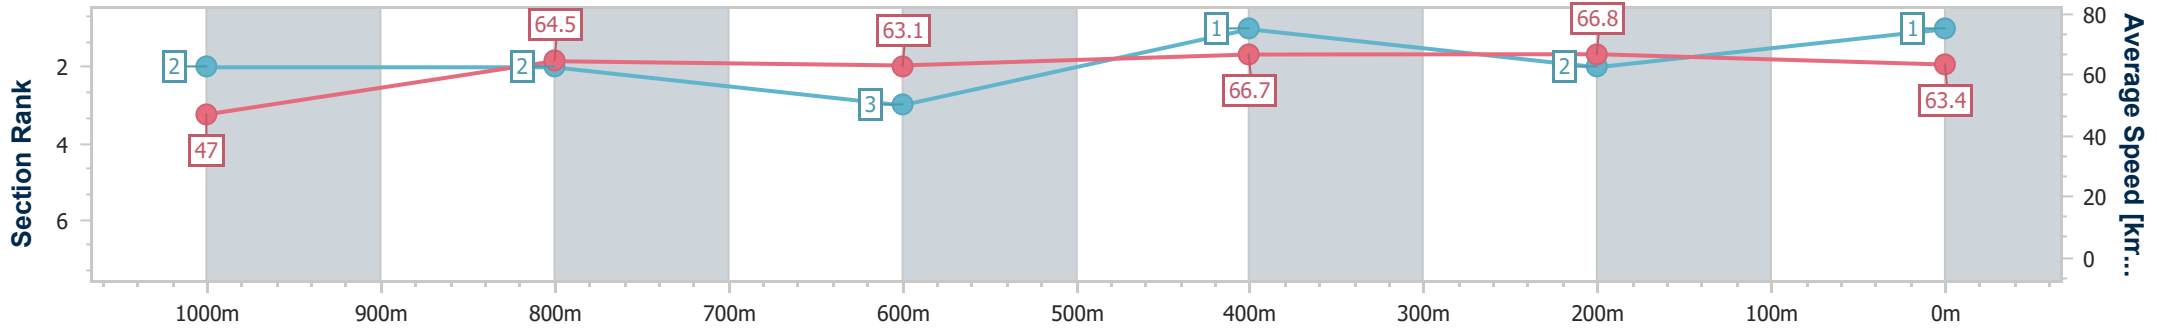

Section	Overall	1000m	800m	600m	400m	200m
Section Times	1:03.15 [1] (0:07.67)	0:55.48 [2] (0:11.10)	0:44.38 [2] (0:11.46)	0:32.92 [3] (0:10.79)	0:22.13 [1] (0:10.77)	0:11.36 [2] (0:11.36)
Average Speed [km/h]	47.0	64.5	63.1	66.7	66.8	63.4
Top Speed [km/h]	62.3	67.2	64.8	68.1	67.9	66.1
Avg. Dist. to Rail [m]	0.2	0.7	1.2	1.7	1.8	2.7
Avg. Stride Freq. [Hz]	2.2	2.4	2.3	2.4	2.4	2.3
Avg. Stride Length [m]	7.6	7.3	7.4	7.6	7.6	7.6