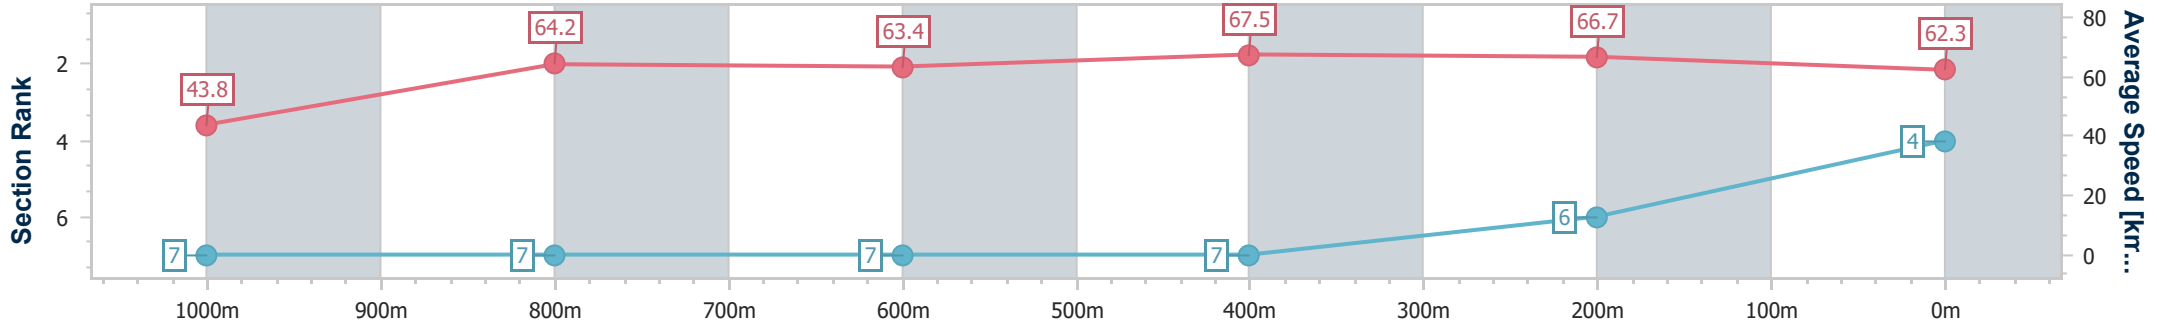

Horse/Jockey Name	Captain Fox
Final Rank	4
Fastest Section Time (Section)	0:08.24 (Overall)
Top Speed [km/h] (Section)	69.5 (600m)
Race State	Finished

Rockhampton QLD Professional
Race 3: EVANS & HEARN CPA OPEN Handicap - 1100m
16 March 2024 - 14:19
Track Rating: Soft 5, Weather: Showers, Rail Position: +6m

Section	Overall	1000m	800m	600m	400m	200m
Section Times	1:03.84 [4] (0:08.24)	0:55.60 [7] (0:11.14)	0:44.46 [7] (0:11.45)	0:33.01 [7] (0:10.67)	0:22.34 [7] (0:10.80)	0:11.54 [6]
Average Speed [km/h]	43.8	64.2	63.4	67.5	66.7	62.3
Top Speed [km/h]	59.8	65.6	65.7	69.5	68.4	65.0
Avg. Dist. to Rail [m]	3.4	0.8	1.3	2.4	4.2	5.5
Avg. Stride Freq. [Hz]	2.3	2.5	2.4	2.6	2.5	2.4
Avg. Stride Length [m]	6.7	7.0	7.2	7.3	7.3	7.1

- [ ] Ranking at each section and finish
- -.-.- No data available at this section
- NA No data available