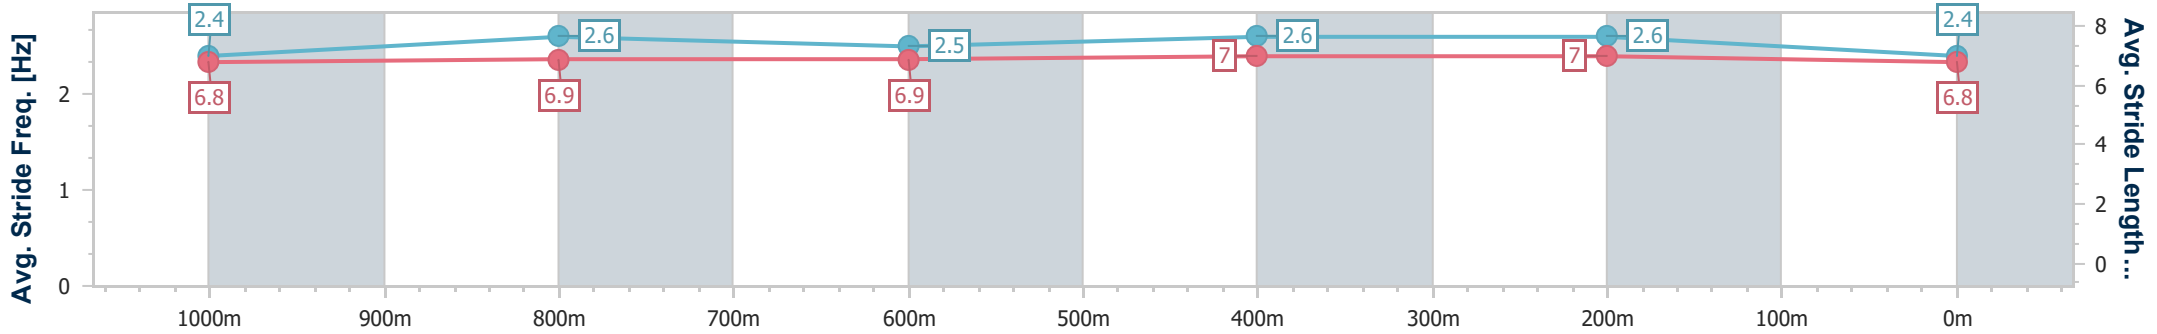

Rockhampton QLD Professional  
 Race 3: EVANS & HEARN CPA OPEN Handicap - 1100m  
 16 March 2024 - 14:19  
 Track Rating: Soft 5, Weather: Showers, Rail Position: +6m

Section	Overall	1000m	800m	600m	400m	200m
Section Times	1:04.44 [6] (0:07.95)	0:56.49 [6] (0:11.27)	0:45.22 [6] (0:11.34)	0:33.88 [6] (0:10.85)	0:23.03 [6] (0:10.89)	0:12.14 [7] (0:12.14)
Average Speed [km/h]	45.3	64.0	63.9	66.4	66.1	59.3
Top Speed [km/h]	59.8	65.8	65.7	67.8	68.2	64.4
Avg. Dist. to Rail [m]	3.4	0.6	0.8	2.8	4.8	6.2
Avg. Stride Freq. [Hz]	2.3	2.4	2.4	2.4	2.4	2.3
Avg. Stride Length [m]	7.0	7.3	7.4	7.5	7.5	7.3

- [ ] Ranking at each section and finish
- .-.- No data available at this section
- NA No data available

Horse/Jockey Name	Poet's Girl
Final Rank	7
Fastest Section Time (Section)	0:07.69 (Overall)
Top Speed [km/h] (Section)	68.5 (600m)
Race State	Finished

Rockhampton QLD Professional  
 Race 3: EVANS & HEARN CPA OPEN Handicap - 1100m  
 16 March 2024 - 14:19  
 Track Rating: Soft 5, Weather: Showers, Rail Position: +6m

Section	Overall	1000m	800m	600m	400m	200m
Section Times	1:04.52 [7] (0:07.69)	0:56.83 [3] (0:11.14)	0:45.69 [3] (0:11.40)	0:34.29 [2] (0:10.80)	0:23.49 [3] (0:11.16)	0:12.33 [4]
Average Speed [km/h]	46.8	64.6	63.6	66.7	64.6	58.4
Top Speed [km/h]	62.6	66.4	65.7	68.5	67.9	62.8
Avg. Dist. to Rail [m]	1.9	0.3	1.2	2.6	3.2	3.9
Avg. Stride Freq. [Hz]	2.4	2.6	2.5	2.6	2.6	2.4
Avg. Stride Length [m]	6.8	6.9	6.9	7.0	7.0	6.8