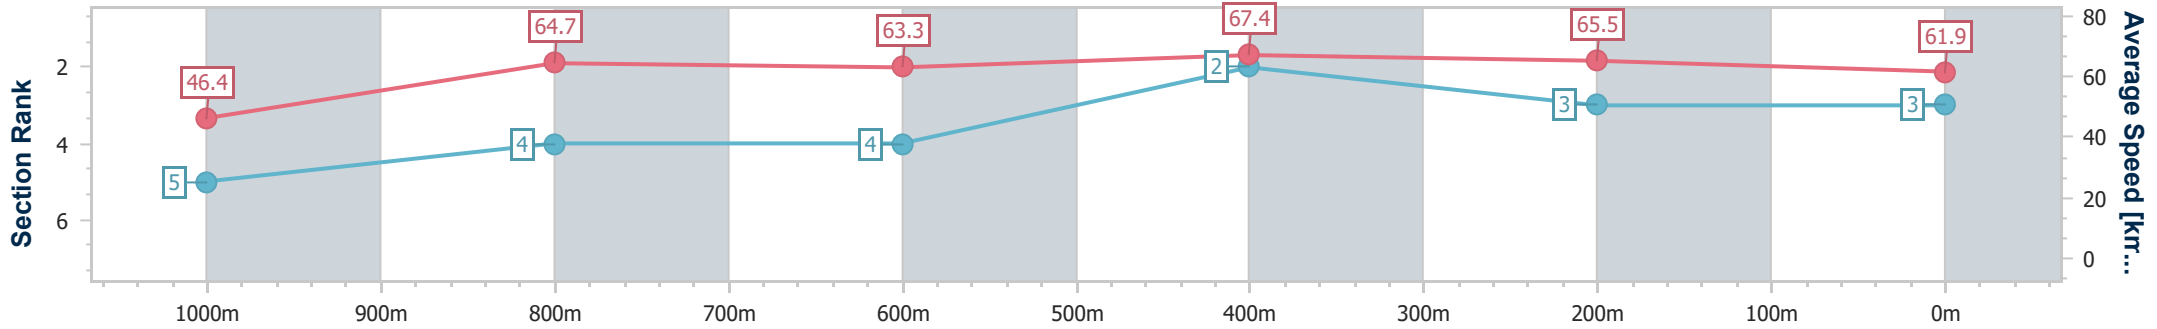

Horse/Jockey Name	Just Super
Final Rank	3
Fastest Section Time (Section)	0:07.76 (Overall)
Top Speed [km/h] (Section)	68.8 (600m)
Race State	Finished

Rockhampton QLD Professional
Race 3: EVANS & HEARN CPA OPEN Handicap - 1100m
16 March 2024 - 14:19
Track Rating: Soft 5, Weather: Showers, Rail Position: +6m

Section	Overall	1000m	800m	600m	400m	200m
Section Times	1:03.66 [3] (0:07.76)	0:55.90 [5] (0:11.09)	0:44.81 [4] (0:11.47)	0:33.34 [4] (0:10.71)	0:22.63 [2] (0:10.98)	0:11.65 [3] (0:11.65)
Average Speed [km/h]	46.4	64.7	63.3	67.4	65.5	61.9
Top Speed [km/h]	64.5	66.3	65.2	68.8	68.3	64.8
Avg. Dist. to Rail [m]	0.4	0.6	1.5	4.1	4.8	5.0
Avg. Stride Freq. [Hz]	2.4	2.6	2.5	2.6	2.5	2.5
Avg. Stride Length [m]	6.8	6.8	7.0	7.3	7.1	7.0

- [ ] Ranking at each section and finish
- -.-.- No data available at this section
- NA No data available