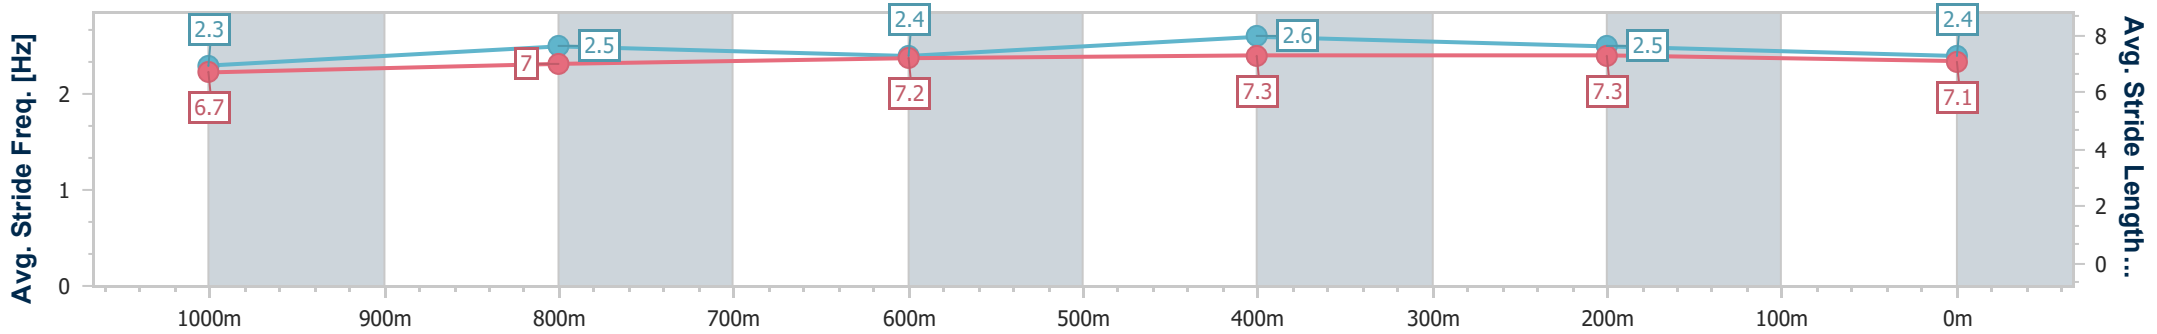

Horse/Jockey Name	Captain Fox
Final Rank	4
Fastest Section Time (Section)	0:08.24 (Overall)
Top Speed [km/h] (Section)	69.5 (600m)
Race State	Finished

Rockhampton QLD Professional
Race 3: EVANS & HEARN CPA OPEN Handicap - 1100m
16 March 2024 - 14:19
Track Rating: Soft 5, Weather: Showers, Rail Position: +6m

Section	Overall	1000m	800m	600m	400m	200m
Section Times	1:03.84 [4] (0:08.24)	0:55.60 [7] (0:11.14)	0:44.46 [7] (0:11.45)	0:33.01 [7] (0:10.67)	0:22.34 [7] (0:10.80)	0:11.54 [6]
Average Speed [km/h]	43.8	64.2	63.4	67.5	66.7	62.3
Top Speed [km/h]	59.8	65.6	65.7	69.5	68.4	65.0
Avg. Dist. to Rail [m]	3.4	0.8	1.3	2.4	4.2	5.5
Avg. Stride Freq. [Hz]	2.3	2.5	2.4	2.6	2.5	2.4
Avg. Stride Length [m]	6.7	7.0	7.2	7.3	7.3	7.1

- [ ] Ranking at each section and finish
- -.-.- No data available at this section
- NA No data available