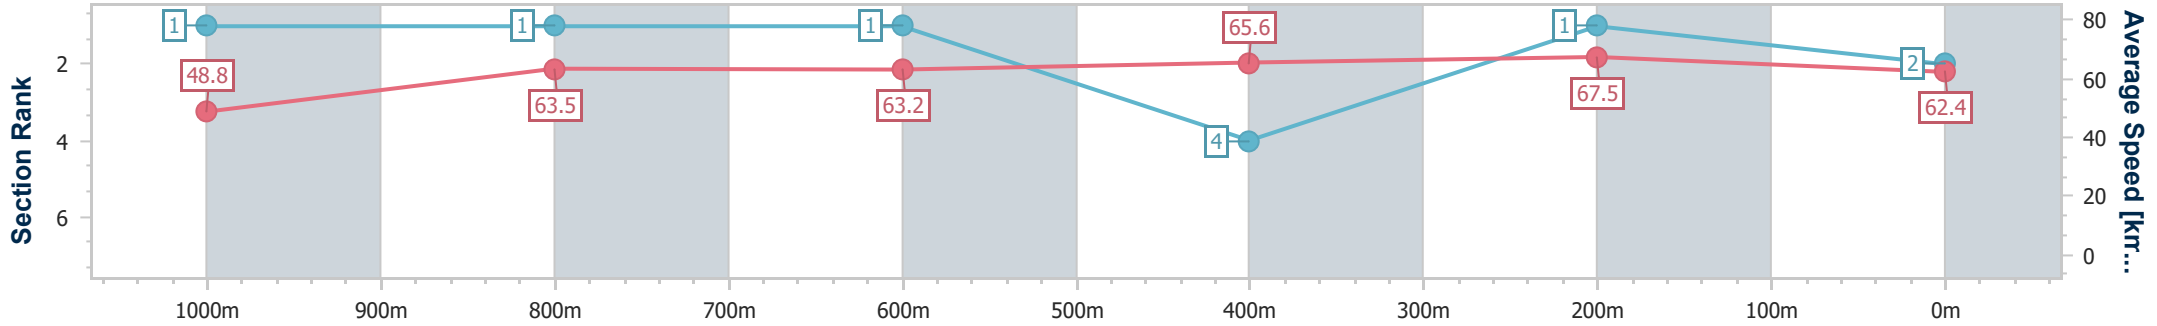

Horse/Jockey Name	Blue Kentucky Moon
Final Rank	2
Fastest Section Time (Section)	0:07.38 (Overall)
Top Speed [km/h] (Section)	70.4 (400m)
Race State	Finished

Rockhampton QLD Professional
Race 3: EVANS & HEARN CPA OPEN Handicap - 1100m
16 March 2024 - 14:19
Track Rating: Soft 5, Weather: Showers, Rail Position: +6m

Section	Overall	1000m	800m	600m	400m	200m
Section Times	1:03.20 [2] (0:07.38)	0:55.82 [1] (0:11.22)	0:44.60 [1] (0:11.43)	0:33.17 [1] (0:11.01)	0:22.16 [4] (0:10.66)	0:11.50 [1] (0:11.50)
Average Speed [km/h]	48.8	63.5	63.2	65.6	67.5	62.4
Top Speed [km/h]	62.8	64.3	63.8	70.2	70.4	66.6
Avg. Dist. to Rail [m]	0.9	1.8	1.0	0.5	0.6	1.4
Avg. Stride Freq. [Hz]	2.5	2.5	2.5	2.5	2.5	2.4
Avg. Stride Length [m]	7.1	7.0	7.1	7.0	7.4	7.2

- [ ] Ranking at each section and finish
- -.-.- No data available at this section
- NA No data available