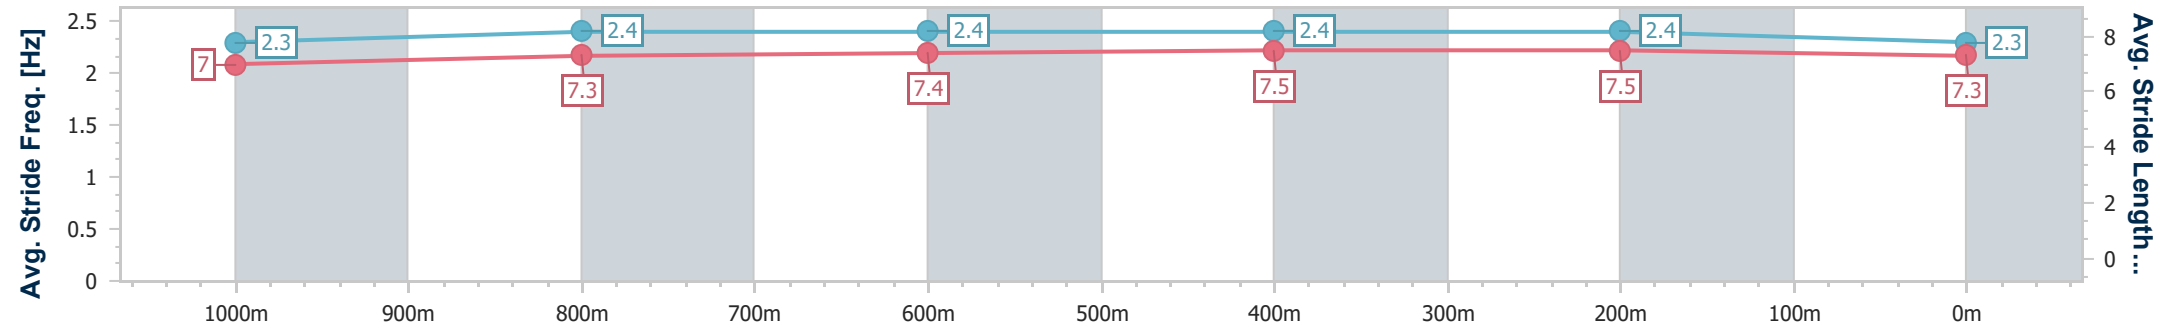

- [ ] Ranking at each section and finish
- .-.- No data available at this section
- NA No data available

Horse/Jockey Name	Win Burn
Final Rank	6
Fastest Section Time (Section)	0:07.95 (Overall)
Top Speed [km/h] (Section)	68.2 (400m)
Race State	Finished

Rockhampton QLD Professional  
 Race 3: EVANS & HEARN CPA OPEN Handicap - 1100m  
 16 March 2024 - 14:19  
 Track Rating: Soft 5, Weather: Showers, Rail Position: +6m

Section	Overall	1000m	800m	600m	400m	200m
Section Times	1:04.44 [6] (0:07.95)	0:56.49 [6] (0:11.27)	0:45.22 [6] (0:11.34)	0:33.88 [6] (0:10.85)	0:23.03 [6] (0:10.89)	0:12.14 [7] (0:12.14)
Average Speed [km/h]	45.3	64.0	63.9	66.4	66.1	59.3
Top Speed [km/h]	59.8	65.8	65.7	67.8	68.2	64.4
Avg. Dist. to Rail [m]	3.4	0.6	0.8	2.8	4.8	6.2
Avg. Stride Freq. [Hz]	2.3	2.4	2.4	2.4	2.4	2.3
Avg. Stride Length [m]	7.0	7.3	7.4	7.5	7.5	7.3