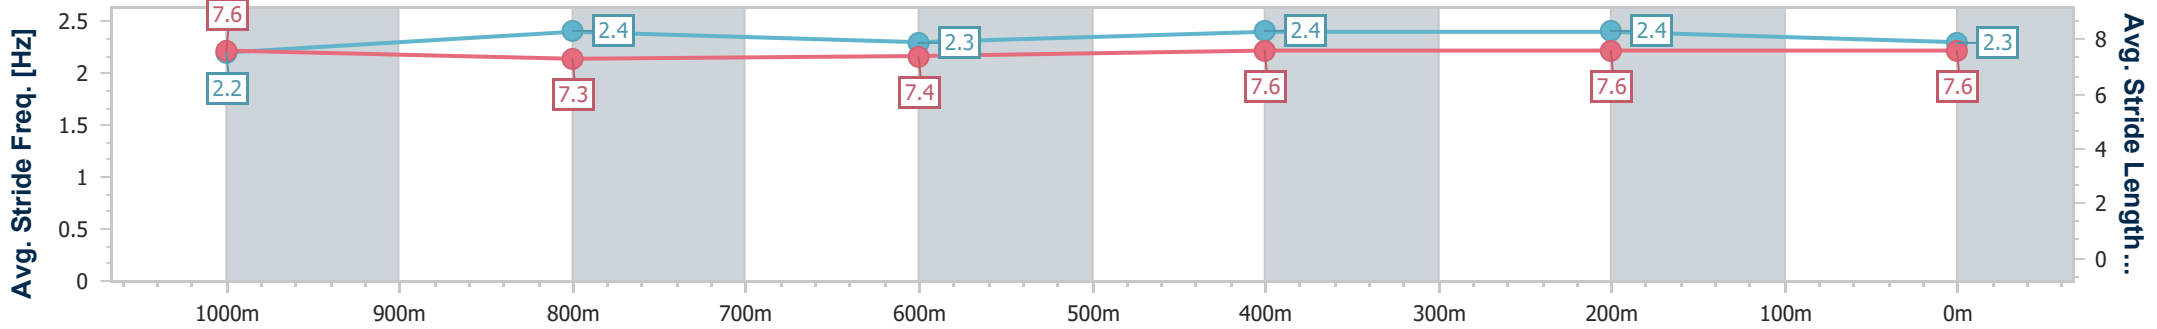

Section	Overall	1000m	800m	600m	400m	200m
Section Times	1:03.15 [1] (0:07.67)	0:55.48 [2] (0:11.10)	0:44.38 [2] (0:11.46)	0:32.92 [3] (0:10.79)	0:22.13 [1] (0:10.77)	0:11.36 [2] (0:11.36)
Average Speed [km/h]	47.0	64.5	63.1	66.7	66.8	63.4
Top Speed [km/h]	62.3	67.2	64.8	68.1	67.9	66.1
Avg. Dist. to Rail [m]	0.2	0.7	1.2	1.7	1.8	2.7
Avg. Stride Freq. [Hz]	2.2	2.4	2.3	2.4	2.4	2.3
Avg. Stride Length [m]	7.6	7.3	7.4	7.6	7.6	7.6