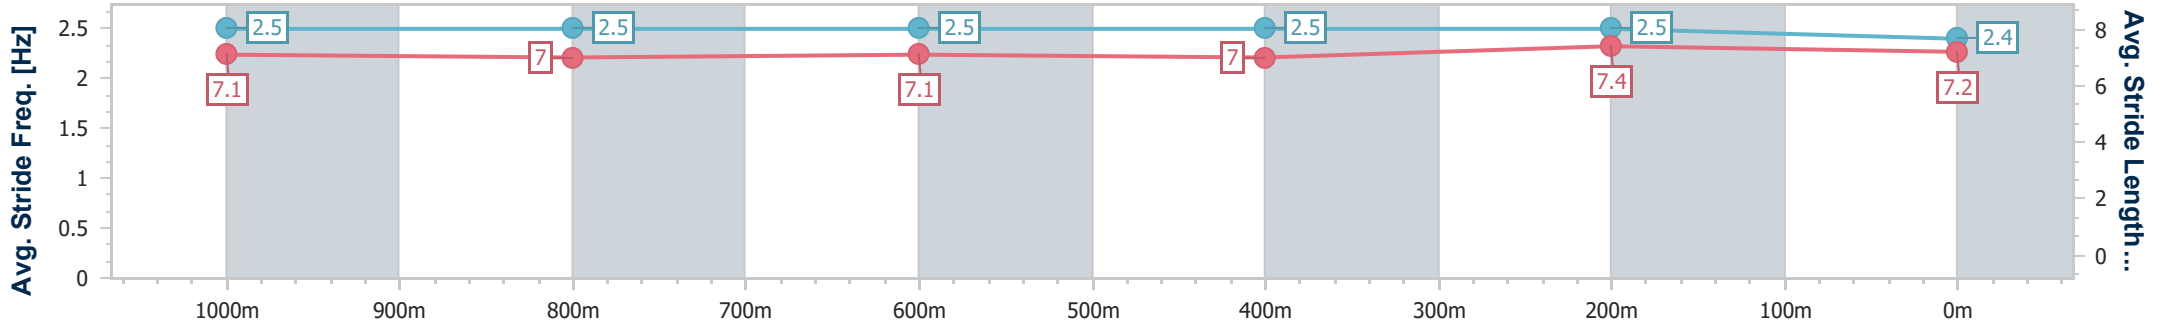

Horse/Jockey Name	Blue Kentucky Moon
Final Rank	2
Fastest Section Time (Section)	0:07.38 (Overall)
Top Speed [km/h] (Section)	70.4 (400m)
Race State	Finished

Rockhampton QLD Professional
Race 3: EVANS & HEARN CPA OPEN Handicap - 1100m
16 March 2024 - 14:19
Track Rating: Soft 5, Weather: Showers, Rail Position: +6m

Section	Overall	1000m	800m	600m	400m	200m
Section Times	1:03.20 [2] (0:07.38)	0:55.82 [1] (0:11.22)	0:44.60 [1] (0:11.43)	0:33.17 [1] (0:11.01)	0:22.16 [4] (0:10.66)	0:11.50 [1] (0:11.50)
Average Speed [km/h]	48.8	63.5	63.2	65.6	67.5	62.4
Top Speed [km/h]	62.8	64.3	63.8	70.2	70.4	66.6
Avg. Dist. to Rail [m]	0.9	1.8	1.0	0.5	0.6	1.4
Avg. Stride Freq. [Hz]	2.5	2.5	2.5	2.5	2.5	2.4
Avg. Stride Length [m]	7.1	7.0	7.1	7.0	7.4	7.2

- [ ] Ranking at each section and finish
- -.-.- No data available at this section
- NA No data available