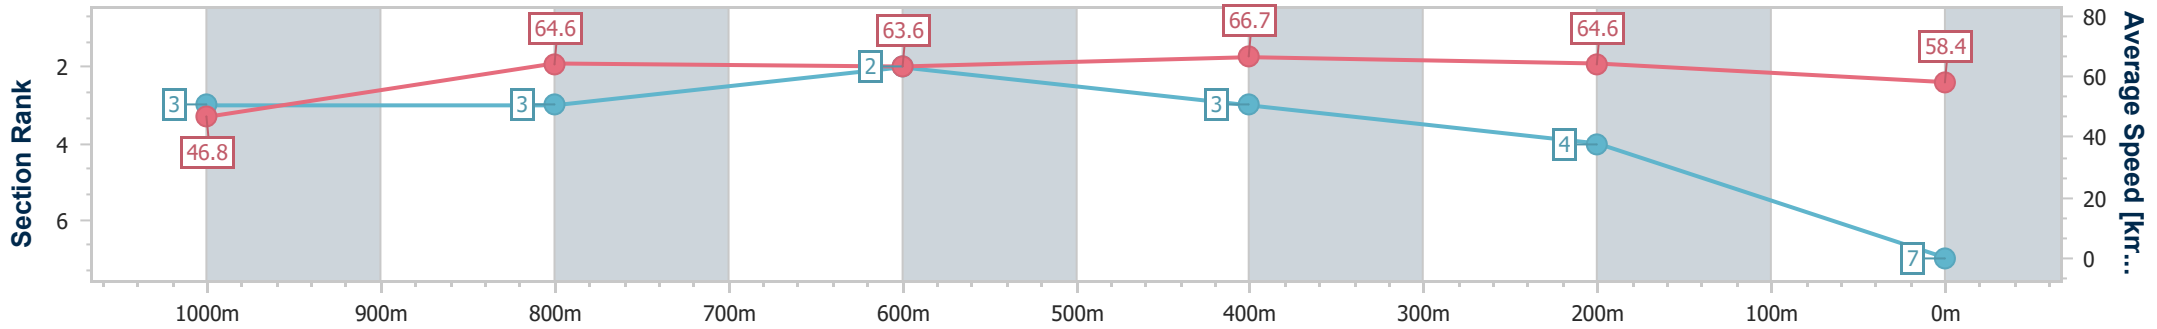

Rockhampton QLD Professional  
 Race 3: EVANS & HEARN CPA OPEN Handicap - 1100m  
 16 March 2024 - 14:19  
 Track Rating: Soft 5, Weather: Showers, Rail Position: +6m

Section	Overall	1000m	800m	600m	400m	200m
Section Times	1:04.44 [6] (0:07.95)	0:56.49 [6] (0:11.27)	0:45.22 [6] (0:11.34)	0:33.88 [6] (0:10.85)	0:23.03 [6] (0:10.89)	0:12.14 [7] (0:12.14)
Average Speed [km/h]	45.3	64.0	63.9	66.4	66.1	59.3
Top Speed [km/h]	59.8	65.8	65.7	67.8	68.2	64.4
Avg. Dist. to Rail [m]	3.4	0.6	0.8	2.8	4.8	6.2
Avg. Stride Freq. [Hz]	2.3	2.4	2.4	2.4	2.4	2.3
Avg. Stride Length [m]	7.0	7.3	7.4	7.5	7.5	7.3

- [ ] Ranking at each section and finish
- .-.- No data available at this section
- NA No data available

Horse/Jockey Name	Poet's Girl
Final Rank	7
Fastest Section Time (Section)	0:07.69 (Overall)
Top Speed [km/h] (Section)	68.5 (600m)
Race State	Finished

Rockhampton QLD Professional  
 Race 3: EVANS & HEARN CPA OPEN Handicap - 1100m  
 16 March 2024 - 14:19  
 Track Rating: Soft 5, Weather: Showers, Rail Position: +6m

Section	Overall	1000m	800m	600m	400m	200m
Section Times	1:04.52 [7] (0:07.69)	0:56.83 [3] (0:11.14)	0:45.69 [3] (0:11.40)	0:34.29 [2] (0:10.80)	0:23.49 [3] (0:11.16)	0:12.33 [4]
Average Speed [km/h]	46.8	64.6	63.6	66.7	64.6	58.4
Top Speed [km/h]	62.6	66.4	65.7	68.5	67.9	62.8
Avg. Dist. to Rail [m]	1.9	0.3	1.2	2.6	3.2	3.9
Avg. Stride Freq. [Hz]	2.4	2.6	2.5	2.6	2.6	2.4
Avg. Stride Length [m]	6.8	6.9	6.9	7.0	7.0	6.8