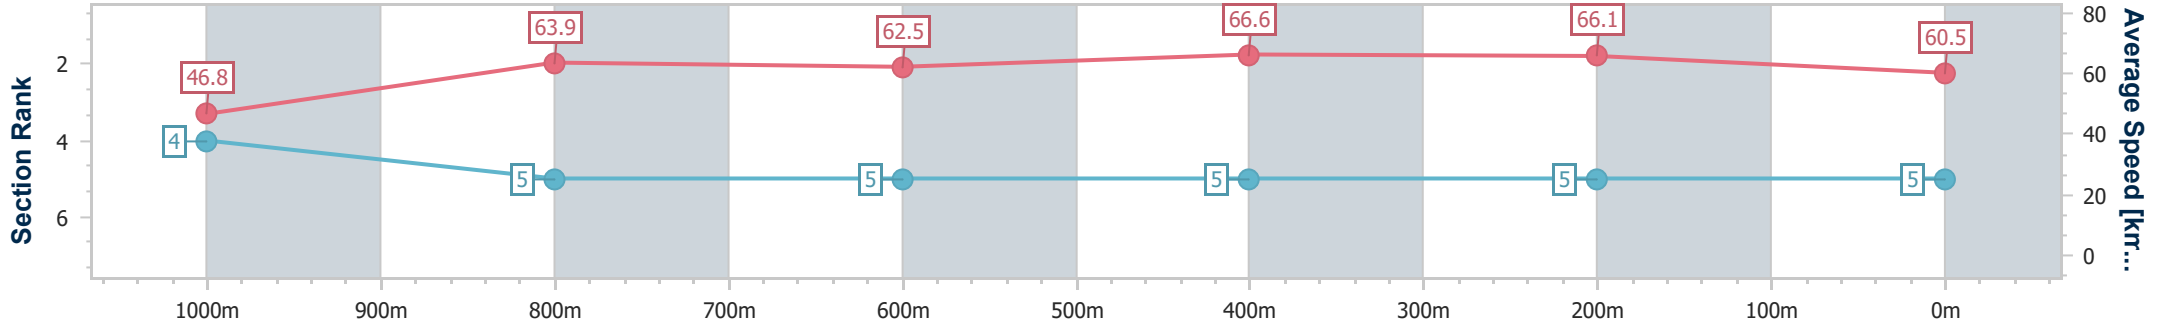

- [ ] Ranking at each section and finish
- .-.- No data available at this section
- NA No data available

Horse/Jockey Name	Svindal
Final Rank	5
Fastest Section Time (Section)	0:07.71 (Overall)
Top Speed [km/h] (Section)	68.6 (600m)
Race State	Finished

Rockhampton QLD Professional  
 Race 3: EVANS & HEARN CPA OPEN Handicap - 1100m  
 16 March 2024 - 14:19  
 Track Rating: Soft 5, Weather: Showers, Rail Position: +6m

Section	Overall	1000m	800m	600m	400m	200m
Section Times	1:04.09 [5] (0:07.71)	0:56.38 [4] (0:11.16)	0:45.22 [5] (0:11.60)	0:33.62 [5] (0:10.83)	0:22.79 [5] (0:10.90)	0:11.89 [5] (0:11.89)
Average Speed [km/h]	46.8	63.9	62.5	66.6	66.1	60.5
Top Speed [km/h]	62.8	65.3	64.5	68.6	68.3	63.7
Avg. Dist. to Rail [m]	1.1	1.4	1.3	2.1	1.7	2.5
Avg. Stride Freq. [Hz]	2.4	2.5	2.5	2.5	2.5	2.3
Avg. Stride Length [m]	7.1	7.1	7.0	7.3	7.4	7.2