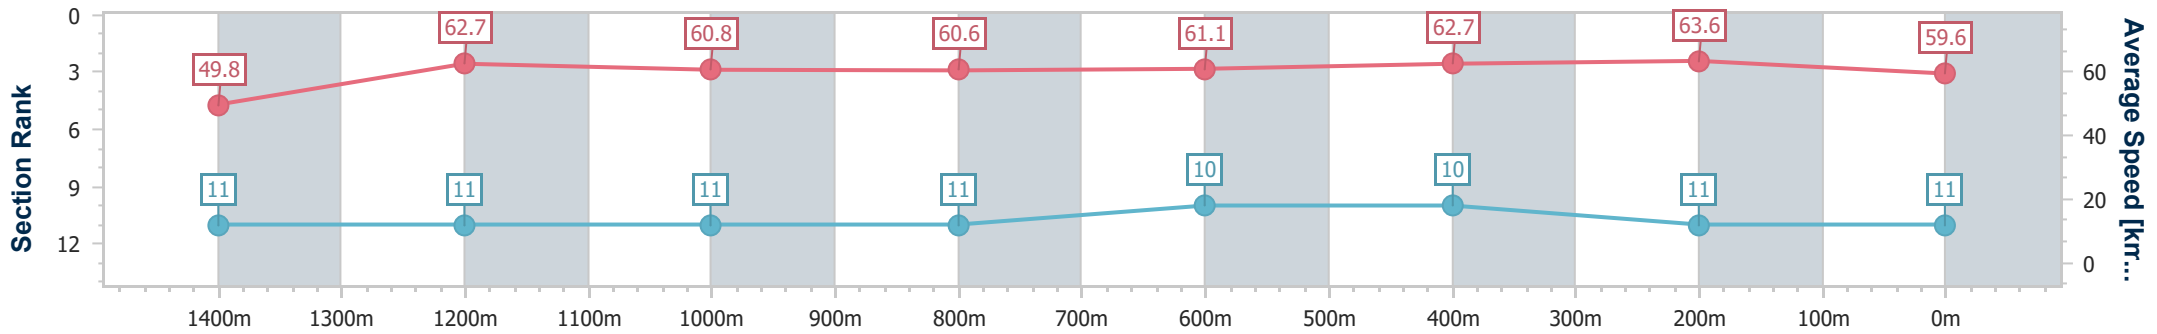

- [] Ranking at each section and finish
- .-.- No data available at this section
- NA No data available

Horse/Jockey Name	Fifth Position
Final Rank	11
Fastest Section Time (Section)	0:11.34 (400m)
Top Speed [km/h] (Section)	64.8 (600m)
Race State	Finished

Eagle Farm QLD Professional

Race 9: LADBROKES RACING CLUB OPEN Handicap - 1600m

23 March 2024 - 17:08

Track Rating: Good 4, Weather: Fine, Rail Position: +2.5m Entire

BRISBANE RACING CLUB

Section	Overall	1400m	1200m	1000m	800m	600m	400m	200m
Section Times	1:36.39 [11] (0:14.48)	1:21.91 [11] (0:11.54)	1:10.37 [11] (0:11.86)	0:58.51 [11] (0:11.90)	0:46.61 [11] (0:11.74)	0:34.87 [10] (0:11.43)	0:23.44 [10] (0:11.34)	0:12.10 [11] (0:12.10)
Average Speed [km/h]	49.8	62.7	60.8	60.6	61.1	62.7	63.6	59.6
Top Speed [km/h]	64.8	64.4	61.7	62.4	63.8	64.8	64.8	61.7
Avg. Dist. to Rail [m]	7.3	2.3	2.5	0.7	0.5	1.2	1.1	1.3
Avg. Stride Freq. [Hz]	2.1	2.2	2.2	2.2	2.2	2.2	2.3	2.2
Avg. Stride Length [m]	6.5	7.9	7.8	7.7	7.7	7.8	7.7	7.5

- [] Ranking at each section and finish
- .-.- No data available at this section
- NA No data available