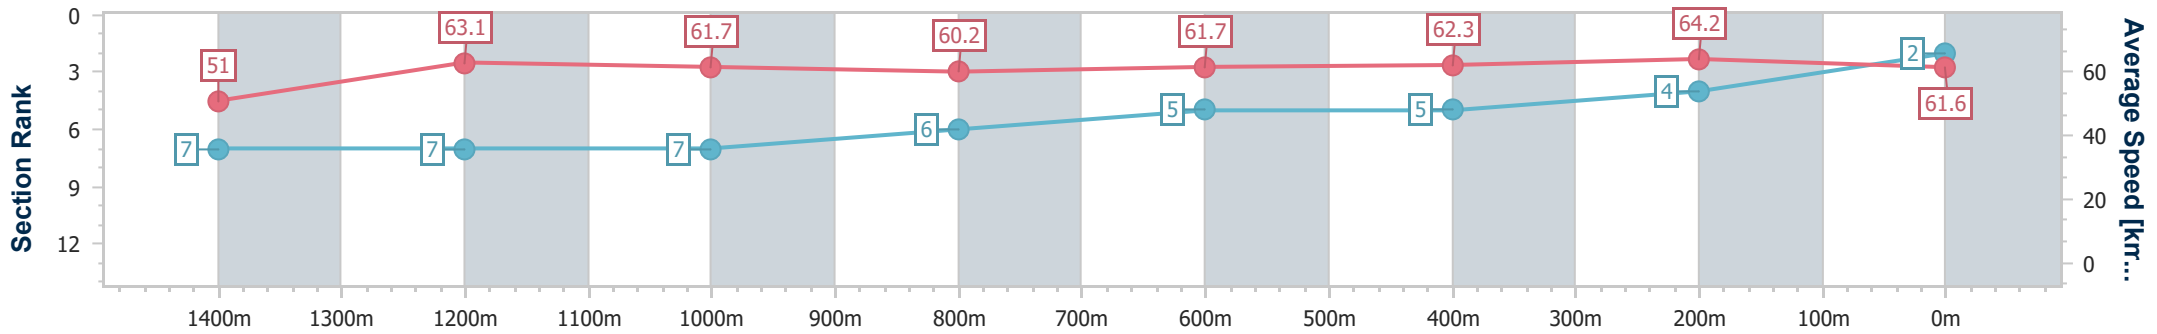

Eagle Farm QLD Professional

Race 9: LADBROKES RACING CLUB OPEN Handicap - 1600m

23 March 2024 - 17:08

Track Rating: Good 4, Weather: Fine, Rail Position: +2.5m Entire

BRISBANE RACING CLUB

Section	Overall	1400m	1200m	1000m	800m	600m	400m	200m
Section Times	1:35.40 [2] (0:14.13)	1:21.27 [7] (0:11.44)	1:09.83 [7] (0:11.68)	0:58.15 [7] (0:11.97)	0:46.18 [6] (0:11.69)	0:34.49 [5] (0:11.59)	0:22.90 [5] (0:11.23)	0:11.67 [4] (0:11.67)
Average Speed [km/h]	51.0	63.1	61.7	60.2	61.7	62.3	64.2	61.6
Top Speed [km/h]	63.2	64.9	62.6	62.0	63.2	64.2	65.2	63.2
Avg. Dist. to Rail [m]	5.4	1.2	1.9	0.7	0.2	0.5	5.1	6.6
Avg. Stride Freq. [Hz]	2.3	2.4	2.3	2.3	2.3	2.3	2.4	2.4
Avg. Stride Length [m]	6.3	7.4	7.4	7.4	7.5	7.5	7.5	7.1