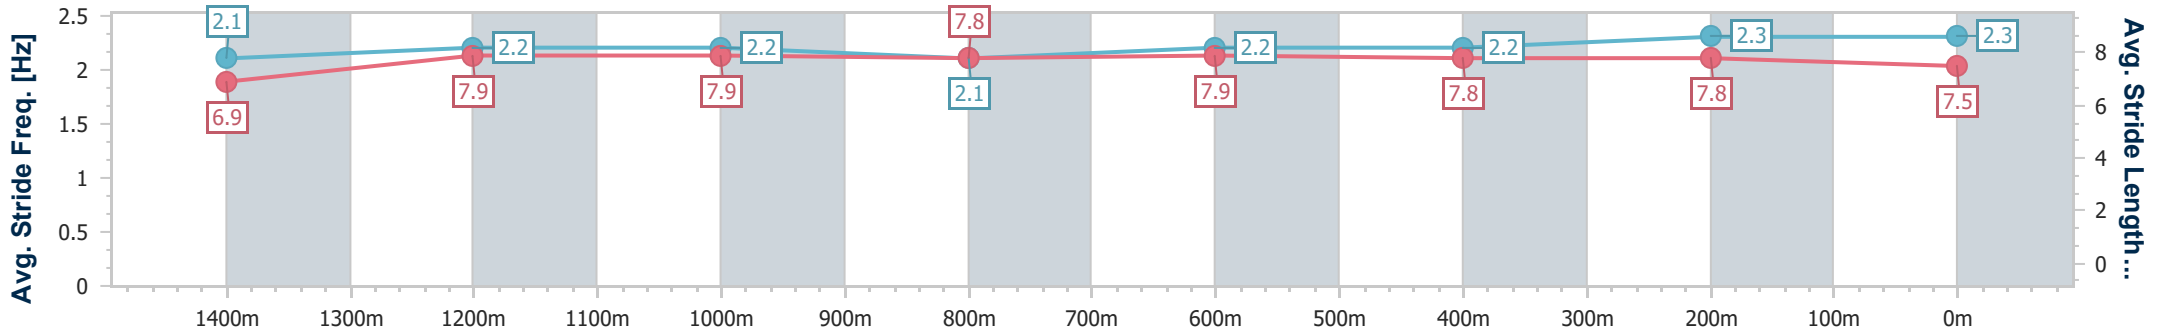

Horse/Jockey Name	Daytona Bay
Final Rank	1
Fastest Section Time (Section)	0:10.90 (400m)
Top Speed [km/h] (Section)	67.7 (400m)
Race State	Finished

Eagle Farm QLD Professional

Race 9: LADBROKES RACING CLUB OPEN Handicap - 1600m

23 March 2024 - 17:08

Track Rating: Good 4, Weather: Fine, Rail Position: +2.5m Entire

BRISBANE RACING CLUB

Section	Overall	1400m	1200m	1000m	800m	600m	400m	200m
Section Times	1:35.29 [1] (0:13.90)	1:21.39 [4] (0:11.45)	1:09.94 [5] (0:11.69)	0:58.25 [5] (0:12.07)	0:46.18 [5] (0:11.86)	0:34.32 [6] (0:11.66)	0:22.66 [6] (0:10.90)	0:11.76 [2] (0:11.76)
Average Speed [km/h]	52.1	63.0	61.7	60.2	61.3	62.4	66.1	61.2
Top Speed [km/h]	64.5	64.3	63.8	61.3	62.0	64.9	67.7	64.8
Avg. Dist. to Rail [m]	6.5	0.9	2.6	2.0	2.1	2.4	6.4	5.0
Avg. Stride Freq. [Hz]	2.1	2.2	2.2	2.1	2.2	2.2	2.3	2.3
Avg. Stride Length [m]	6.9	7.9	7.9	7.8	7.9	7.8	7.8	7.5