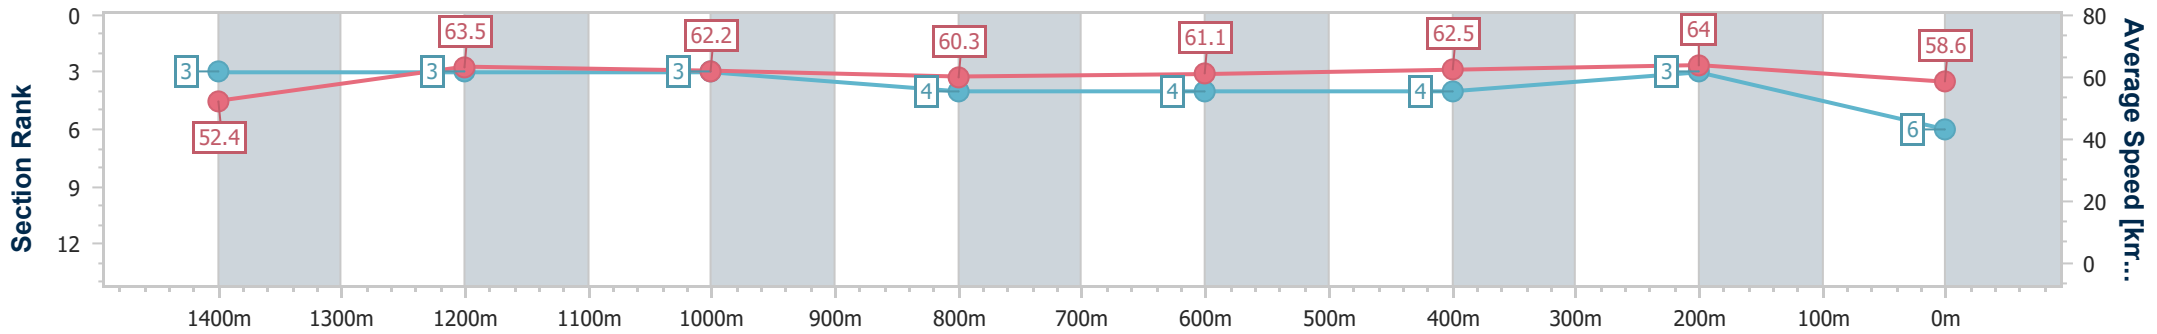

Eagle Farm QLD Professional

Race 9: LADBROKES RACING CLUB OPEN Handicap - 1600m

23 March 2024 - 17:08

Track Rating: Good 4, Weather: Fine, Rail Position: +2.5m Entire

BRISBANE RACING CLUB

Section	Overall	1400m	1200m	1000m	800m	600m	400m	200m
Section Times	1:35.93 [6] (0:13.79)	1:22.14 [3] (0:11.36)	1:10.78 [3] (0:11.63)	0:59.15 [3] (0:12.11)	0:47.04 [4] (0:11.94)	0:35.10 [4] (0:11.62)	0:23.48 [4] (0:11.21)	0:12.27 [3] (0:12.27)
Average Speed [km/h]	52.4	63.5	62.2	60.3	61.1	62.5	64.0	58.6
Top Speed [km/h]	66.8	65.8	63.5	61.2	61.8	64.7	65.0	62.3
Avg. Dist. to Rail [m]	10.0	3.6	3.9	3.2	2.2	1.8	4.9	5.0
Avg. Stride Freq. [Hz]	2.2	2.2	2.2	2.2	2.2	2.3	2.3	2.2
Avg. Stride Length [m]	6.7	7.9	7.7	7.7	7.7	7.6	7.6	7.3