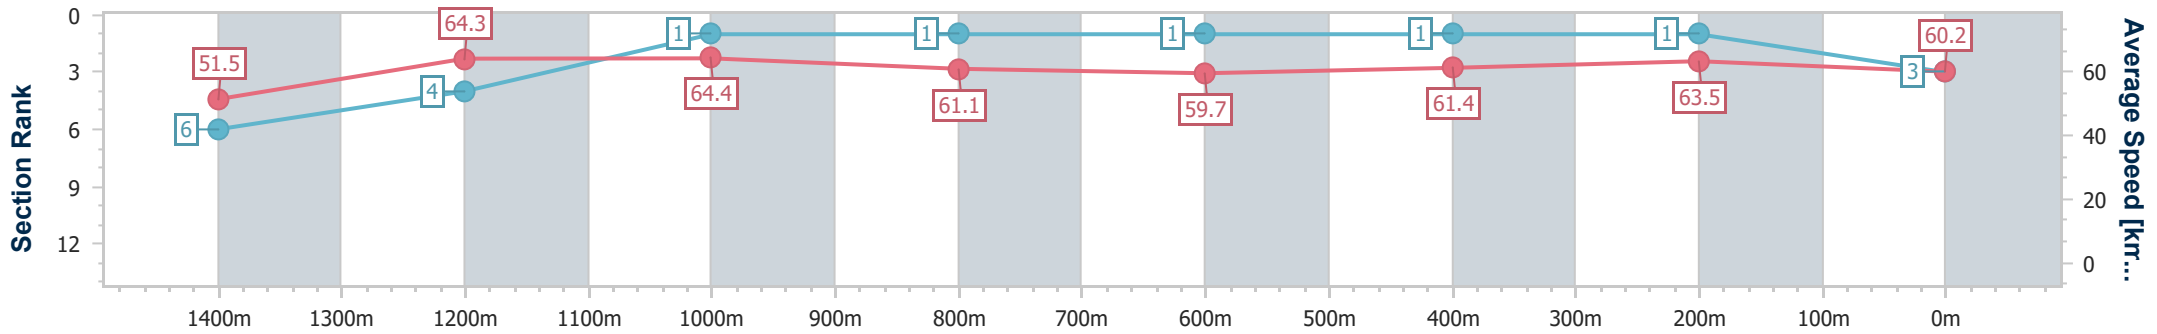

Eagle Farm QLD Professional

Race 9: LADBROKES RACING CLUB OPEN Handicap - 1600m

23 March 2024 - 17:08

Track Rating: Good 4, Weather: Fine, Rail Position: +2.5m Entire

BRISBANE RACING CLUB

Section	Overall	1400m	1200m	1000m	800m	600m	400m	200m
Section Times	1:35.47 [3] (0:14.03)	1:21.44 [6] (0:11.24)	1:10.20 [4] (0:11.20)	0:59.00 [1] (0:11.90)	0:47.10 [1] (0:12.10)	0:35.00 [1] (0:11.70)	0:23.30 [1] (0:11.31)	0:11.99 [1] (0:11.99)
Average Speed [km/h]	51.5	64.3	64.4	61.1	59.7	61.4	63.5	60.2
Top Speed [km/h]	65.1	65.3	65.3	62.5	61.0	62.6	64.2	62.3
Avg. Dist. to Rail [m]	11.0	3.4	3.9	1.9	0.7	0.8	1.3	2.0
Avg. Stride Freq. [Hz]	2.1	2.2	2.2	2.2	2.2	2.2	2.3	2.2
Avg. Stride Length [m]	6.8	8.0	8.0	7.7	7.7	7.7	7.7	7.5