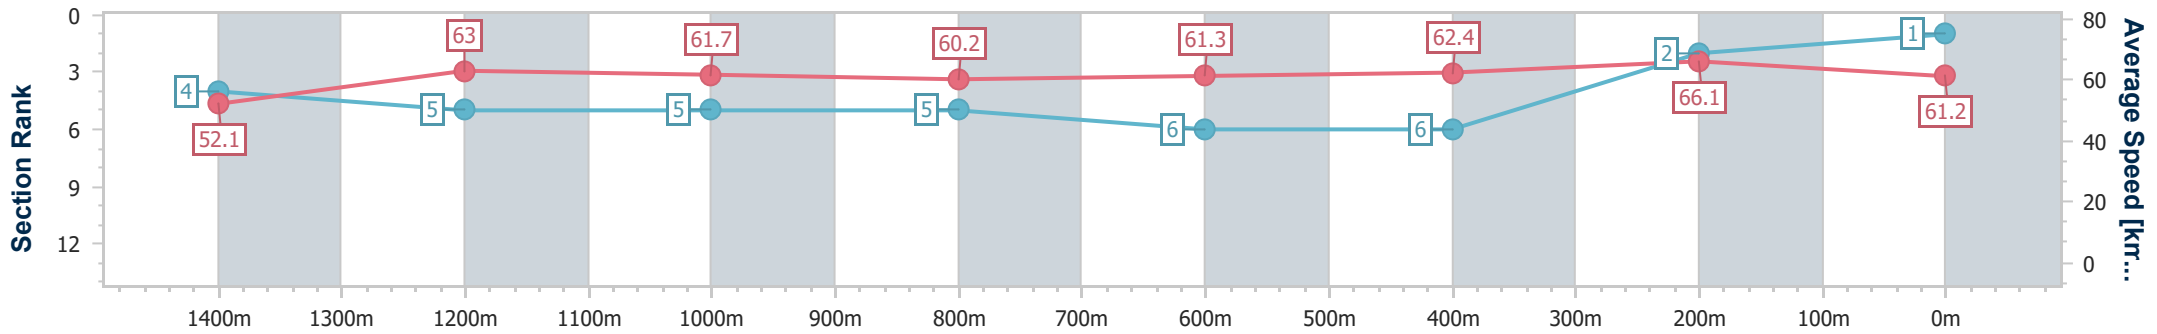

23 March 2024 - 17:08

Track Rating: Good 4, Weather: Fine, Rail Position: +2.5m Entire

BRISBANE RACING CLUB

Section	Overall	1400m	1200m	1000m	800m	600m	400m	200m
Section Times	1:35.29 [1] (0:13.90)	1:21.39 [4] (0:11.45)	1:09.94 [5] (0:11.69)	0:58.25 [5] (0:12.07)	0:46.18 [5] (0:11.86)	0:34.32 [6] (0:11.66)	0:22.66 [6] (0:10.90)	0:11.76 [2] (0:11.76)
Average Speed [km/h]	52.1	63.0	61.7	60.2	61.3	62.4	66.1	61.2
Top Speed [km/h]	64.5	64.3	63.8	61.3	62.0	64.9	67.7	64.8
Avg. Dist. to Rail [m]	6.5	0.9	2.6	2.0	2.1	2.4	6.4	5.0
Avg. Stride Freq. [Hz]	2.1	2.2	2.2	2.1	2.2	2.2	2.3	2.3
Avg. Stride Length [m]	6.9	7.9	7.9	7.8	7.9	7.8	7.8	7.5