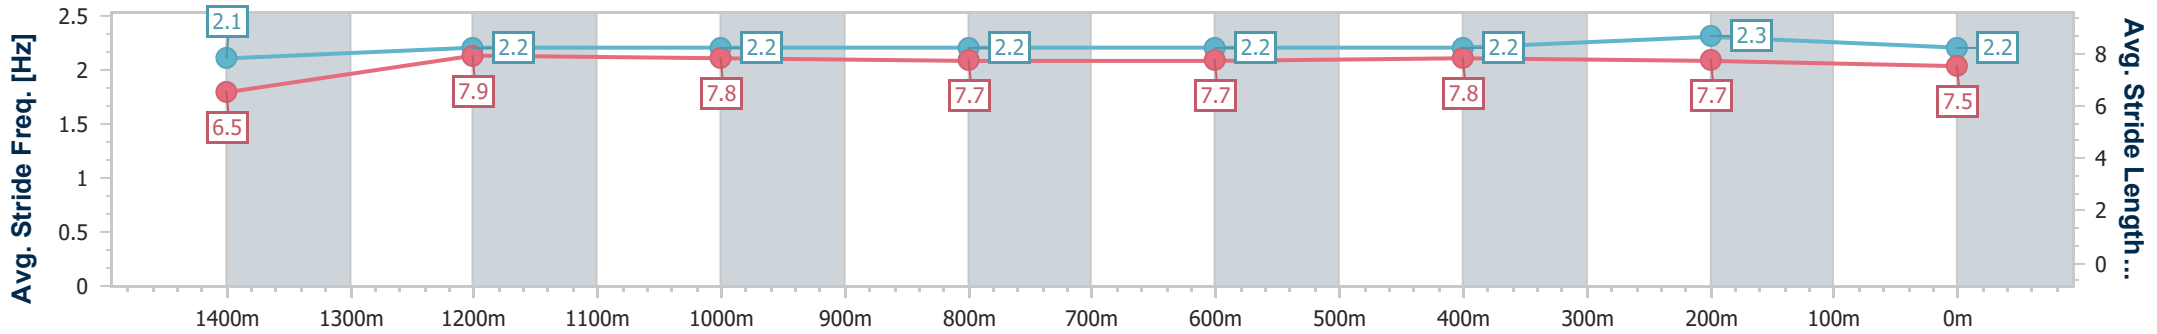

- [] Ranking at each section and finish
- .-.- No data available at this section
- NA No data available

Horse/Jockey Name	Fifth Position
Final Rank	11
Fastest Section Time (Section)	0:11.34 (400m)
Top Speed [km/h] (Section)	64.8 (600m)
Race State	Finished

Eagle Farm QLD Professional

Race 9: LADBROKES RACING CLUB OPEN Handicap - 1600m

23 March 2024 - 17:08

Track Rating: Good 4, Weather: Fine, Rail Position: +2.5m Entire

BRISBANE RACING CLUB

Section	Overall	1400m	1200m	1000m	800m	600m	400m	200m
Section Times	1:36.39 [11] (0:14.48)	1:21.91 [11] (0:11.54)	1:10.37 [11] (0:11.86)	0:58.51 [11] (0:11.90)	0:46.61 [11] (0:11.74)	0:34.87 [10] (0:11.43)	0:23.44 [10] (0:11.34)	0:12.10 [11] (0:12.10)
Average Speed [km/h]	49.8	62.7	60.8	60.6	61.1	62.7	63.6	59.6
Top Speed [km/h]	64.8	64.4	61.7	62.4	63.8	64.8	64.8	61.7
Avg. Dist. to Rail [m]	7.3	2.3	2.5	0.7	0.5	1.2	1.1	1.3
Avg. Stride Freq. [Hz]	2.1	2.2	2.2	2.2	2.2	2.2	2.3	2.2
Avg. Stride Length [m]	6.5	7.9	7.8	7.7	7.7	7.8	7.7	7.5

- [] Ranking at each section and finish
- .-.- No data available at this section
- NA No data available