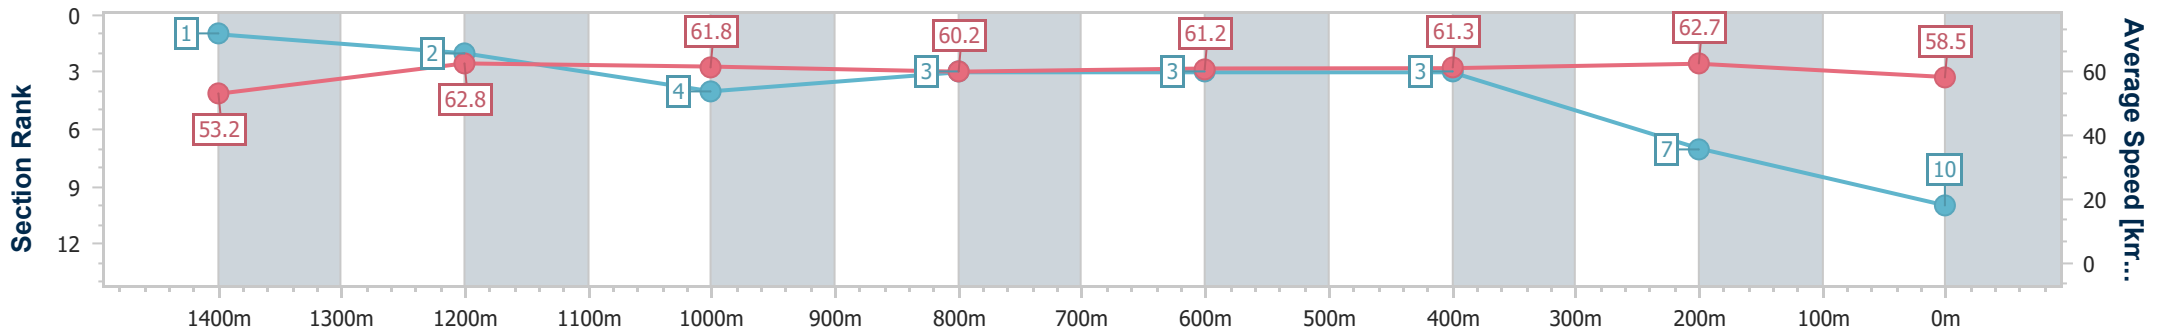

- [] Ranking at each section and finish
- .-.- No data available at this section
- NA No data available

Horse/Jockey Name	So Dapper
Final Rank	10
Fastest Section Time (Section)	0:11.47 (1400m)
Top Speed [km/h] (Section)	64.7 (1400m)
Race State	Finished

Eagle Farm QLD Professional

Race 9: LADBROKES RACING CLUB OPEN Handicap - 1600m

23 March 2024 - 17:08

Track Rating: Good 4, Weather: Fine, Rail Position: +2.5m Entire

BRISBANE RACING CLUB

Section	Overall	1400m	1200m	1000m	800m	600m	400m	200m
Section Times	1:36.19 [10] (0:13.61)	1:22.58 [1] (0:11.47)	1:11.11 [2] (0:11.70)	0:59.41 [4] (0:12.05)	0:47.36 [3] (0:11.81)	0:35.55 [3] (0:11.75)	0:23.80 [3] (0:11.50)	0:12.30 [7] (0:12.30)
Average Speed [km/h]	53.2	62.8	61.8	60.2	61.2	61.3	62.7	58.5
Top Speed [km/h]	64.6	64.7	62.3	62.0	61.7	63.0	63.8	60.9
Avg. Dist. to Rail [m]	11.5	1.9	2.2	1.7	0.9	0.2	2.7	2.8
Avg. Stride Freq. [Hz]	2.3	2.3	2.3	2.2	2.3	2.3	2.3	2.2
Avg. Stride Length [m]	6.6	7.5	7.5	7.5	7.5	7.5	7.6	7.3

- [] Ranking at each section and finish
- .-.- No data available at this section
- NA No data available

Horse/Jockey Name	Fifth Position
Final Rank	11
Fastest Section Time (Section)	0:11.34 (400m)
Top Speed [km/h] (Section)	64.8 (600m)
Race State	Finished