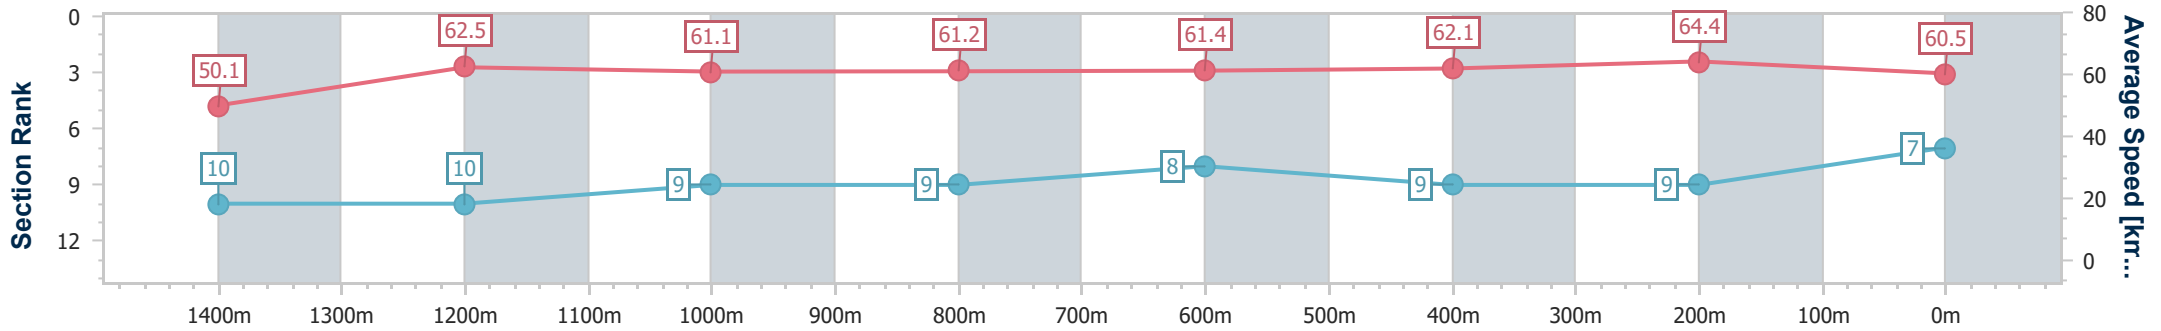

Eagle Farm QLD Professional

Race 9: LADBROKES RACING CLUB OPEN Handicap - 1600m

23 March 2024 - 17:08

Track Rating: Good 4, Weather: Fine, Rail Position: +2.5m Entire

BRISBANE RACING CLUB

Section	Overall	1400m	1200m	1000m	800m	600m	400m	200m
Section Times	1:35.98 [7] (0:14.37)	1:21.61 [10] (0:11.54)	1:10.07 [10] (0:11.77)	0:58.30 [9] (0:11.82)	0:46.48 [9] (0:11.78)	0:34.70 [8] (0:11.57)	0:23.13 [9] (0:11.20)	0:11.93 [9] (0:11.93)
Average Speed [km/h]	50.1	62.5	61.1	61.2	61.4	62.1	64.4	60.5
Top Speed [km/h]	63.3	63.7	61.8	62.2	63.0	64.5	65.9	62.8
Avg. Dist. to Rail [m]	5.2	1.7	1.9	0.6	0.5	0.4	2.6	5.3
Avg. Stride Freq. [Hz]	2.1	2.2	2.2	2.2	2.2	2.2	2.3	2.2
Avg. Stride Length [m]	6.7	7.8	7.8	7.9	7.8	7.7	7.7	7.5