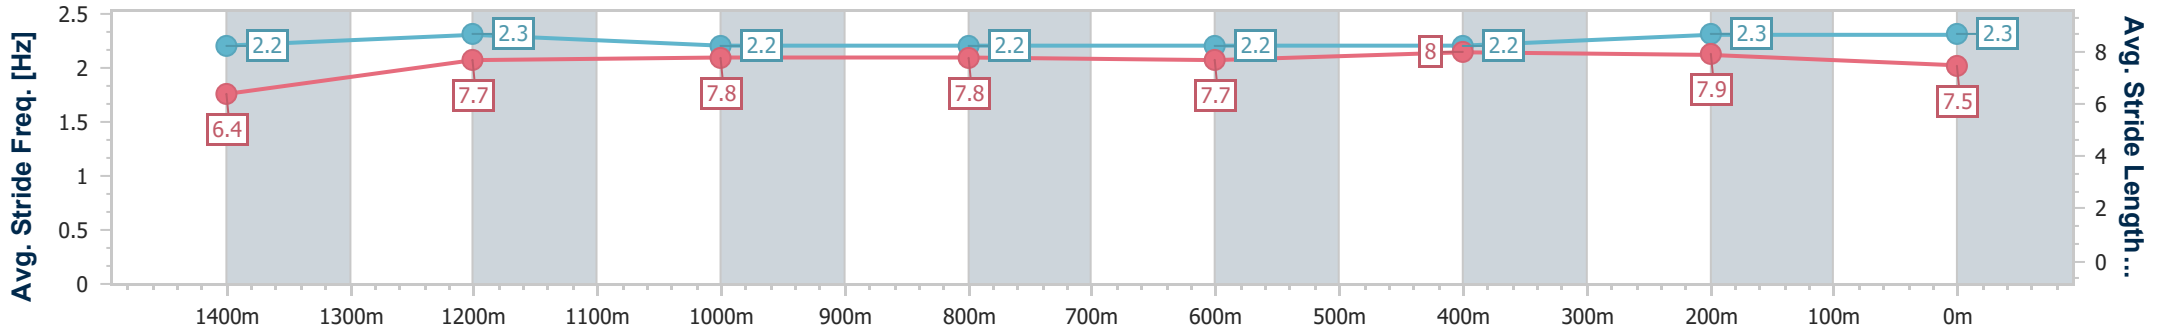

Eagle Farm QLD Professional

Race 9: LADBROKES RACING CLUB OPEN Handicap - 1600m

23 March 2024 - 17:08

Track Rating: Good 4, Weather: Fine, Rail Position: +2.5m Entire

BRISBANE RACING CLUB

Section	Overall	1400m	1200m	1000m	800m	600m	400m	200m
Section Times	1:35.61 [5] (0:14.19)	1:21.42 [8] (0:11.51)	1:09.91 [8] (0:11.76)	0:58.15 [8] (0:12.03)	0:46.12 [8] (0:11.88)	0:34.24 [9] (0:11.44)	0:22.80 [8] (0:11.08)	0:11.72 [8] (0:11.72)
Average Speed [km/h]	51.0	62.7	61.3	60.8	61.4	63.9	64.9	61.5
Top Speed [km/h]	62.6	64.3	62.2	61.2	64.2	65.2	65.6	63.7
Avg. Dist. to Rail [m]	9.2	2.9	3.3	2.9	3.3	2.8	7.4	8.4
Avg. Stride Freq. [Hz]	2.2	2.3	2.2	2.2	2.2	2.2	2.3	2.3
Avg. Stride Length [m]	6.4	7.7	7.8	7.8	7.7	8.0	7.9	7.5

- [] Ranking at each section and finish
- .-.- No data available at this section
- NA No data available

Horse/Jockey Name	Perfect Thought
Final Rank	6
Fastest Section Time (Section)	0:11.21 (400m)
Top Speed [km/h] (Section)	66.8 (Overall)
Race State	Finished