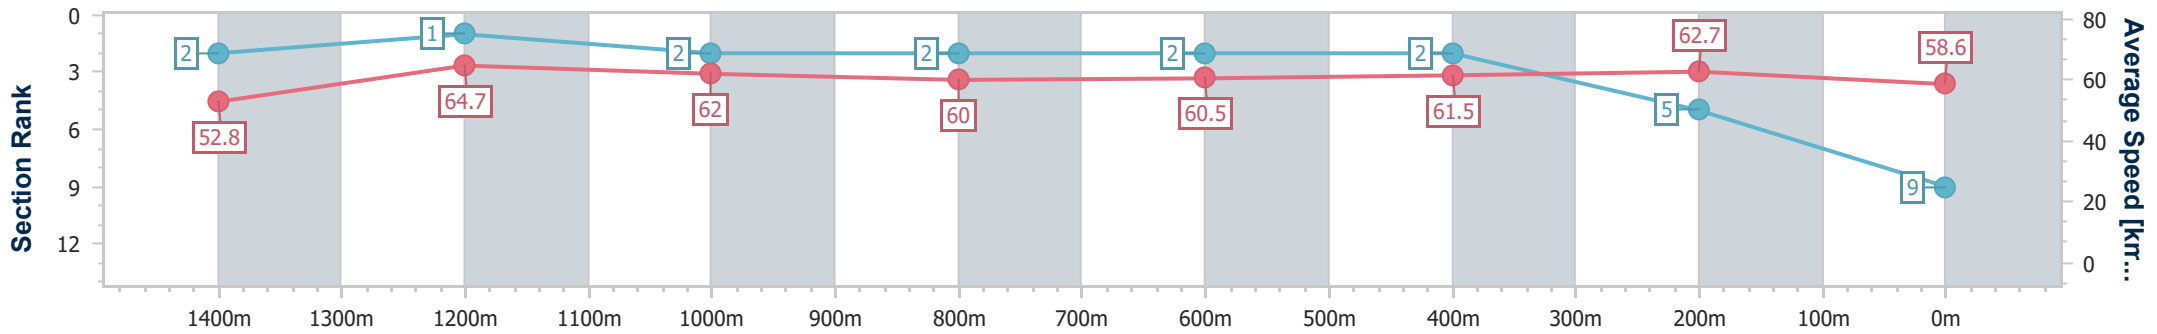

- [] Ranking at each section and finish
- .-.- No data available at this section
- NA No data available

Horse/Jockey Name	Star Of Michelin
Final Rank	9
Fastest Section Time (Section)	0:11.13 (1400m)
Top Speed [km/h] (Section)	68.2 (1400m)
Race State	Finished

Eagle Farm QLD Professional

Race 9: LADBROKES RACING CLUB OPEN Handicap - 1600m

23 March 2024 - 17:08

Track Rating: Good 4, Weather: Fine, Rail Position: +2.5m Entire

BRISBANE RACING CLUB

Section	Overall	1400m	1200m	1000m	800m	600m	400m	200m
Section Times	1:36.07 [9] (0:13.75)	1:22.32 [2] (0:11.13)	1:11.19 [1] (0:11.60)	0:59.59 [2] (0:12.08)	0:47.51 [2] (0:11.96)	0:35.55 [2] (0:11.73)	0:23.82 [2] (0:11.52)	0:12.30 [5] (0:12.30)
Average Speed [km/h]	52.8	64.7	62.0	60.0	60.5	61.5	62.7	58.6
Top Speed [km/h]	67.5	68.2	62.7	61.9	61.0	62.8	63.4	60.5
Avg. Dist. to Rail [m]	13.7	3.9	1.8	0.7	1.0	1.3	4.5	4.2
Avg. Stride Freq. [Hz]	2.2	2.2	2.2	2.2	2.2	2.2	2.3	2.2
Avg. Stride Length [m]	6.7	7.9	7.8	7.7	7.7	7.6	7.6	7.4

- [] Ranking at each section and finish
- .-.- No data available at this section
- NA No data available

Horse/Jockey Name	So Dapper
Final Rank	10
Fastest Section Time (Section)	0:11.47 (1400m)
Top Speed [km/h] (Section)	64.7 (1400m)
Race State	Finished