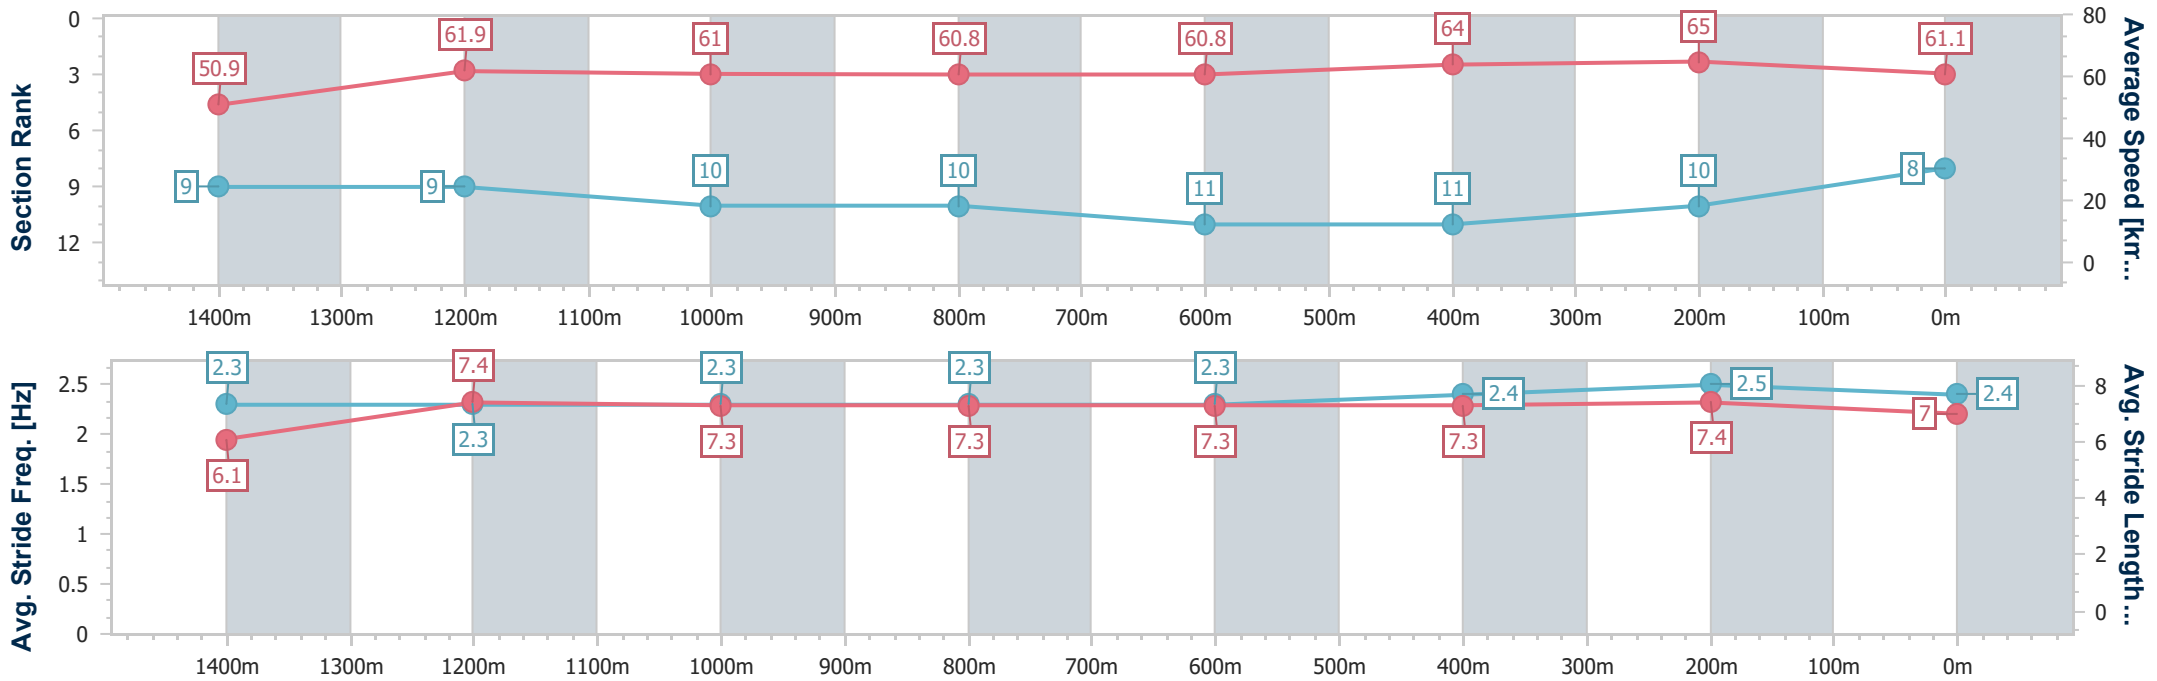

Eagle Farm QLD Professional

Race 9: LADBROKES RACING CLUB OPEN Handicap - 1600m

23 March 2024 - 17:08

Track Rating: Good 4, Weather: Fine, Rail Position: +2.5m Entire

BRISBANE RACING CLUB

Section	Overall	1400m	1200m	1000m	800m	600m	400m	200m
Section Times	1:36.02 [8] (0:14.21)	1:21.81 [9] (0:11.68)	1:10.13 [9] (0:11.80)	0:58.33 [10] (0:11.99)	0:46.34 [10] (0:12.03)	0:34.31 [11] (0:11.43)	0:22.88 [11] (0:11.08)	0:11.80 [10] (0:11.80)
Average Speed [km/h]	50.9	61.9	61.0	60.8	60.8	64.0	65.0	61.1
Top Speed [km/h]	62.7	63.8	62.1	61.7	62.9	64.9	66.1	63.4
Avg. Dist. to Rail [m]	12.6	4.0	4.1	2.6	3.0	3.1	7.6	8.5
Avg. Stride Freq. [Hz]	2.3	2.3	2.3	2.3	2.3	2.4	2.5	2.4
Avg. Stride Length [m]	6.1	7.4	7.3	7.3	7.3	7.3	7.4	7.0

- [] Ranking at each section and finish
- .-.- No data available at this section
- NA No data available

Horse/Jockey Name	Star Of Michelin
Final Rank	9
Fastest Section Time (Section)	0:11.13 (1400m)
Top Speed [km/h] (Section)	68.2 (1400m)
Race State	Finished