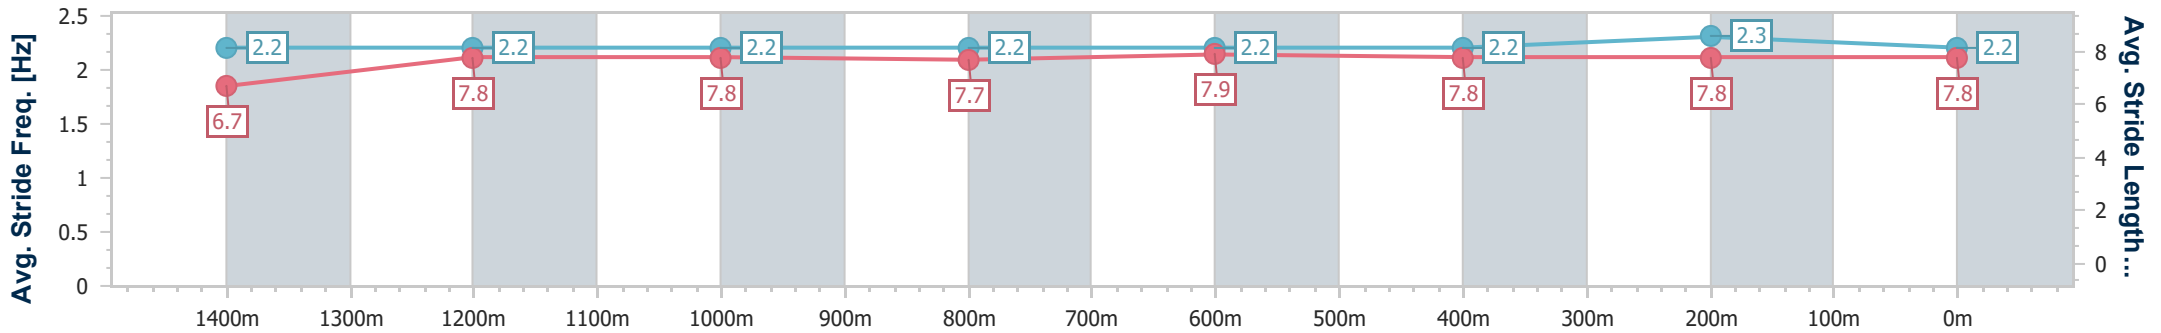

Eagle Farm QLD Professional

Race 9: LADBROKES RACING CLUB OPEN Handicap - 1600m

23 March 2024 - 17:08

Track Rating: Good 4, Weather: Fine, Rail Position: +2.5m Entire

BRISBANE RACING CLUB

Section	Overall	1400m	1200m	1000m	800m	600m	400m	200m
Section Times	1:35.55 [4] (0:13.94)	1:21.61 [5] (0:11.45)	1:10.16 [6] (0:11.83)	0:58.33 [6] (0:12.10)	0:46.23 [7] (0:11.80)	0:34.43 [7] (0:11.58)	0:22.85 [7] (0:11.19)	0:11.66 [6] (0:11.66)
Average Speed [km/h]	51.8	63.1	61.0	60.3	61.7	63.0	64.5	61.7
Top Speed [km/h]	63.1	64.2	61.9	61.3	63.0	64.1	65.7	63.9
Avg. Dist. to Rail [m]	7.2	2.2	3.3	2.5	2.6	3.2	8.0	9.7
Avg. Stride Freq. [Hz]	2.2	2.2	2.2	2.2	2.2	2.2	2.3	2.2
Avg. Stride Length [m]	6.7	7.8	7.8	7.7	7.9	7.8	7.8	7.8