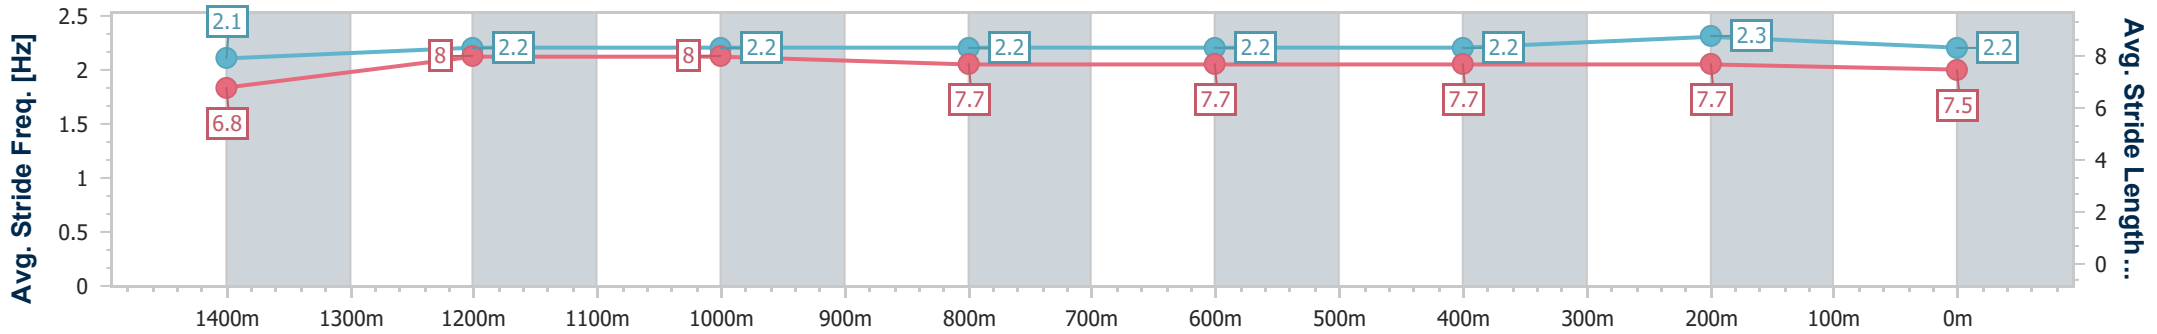

Eagle Farm QLD Professional

Race 9: LADBROKES RACING CLUB OPEN Handicap - 1600m

23 March 2024 - 17:08

Track Rating: Good 4, Weather: Fine, Rail Position: +2.5m Entire

BRISBANE RACING CLUB

Section	Overall	1400m	1200m	1000m	800m	600m	400m	200m
Section Times	1:35.47 [3] (0:14.03)	1:21.44 [6] (0:11.24)	1:10.20 [4] (0:11.20)	0:59.00 [1] (0:11.90)	0:47.10 [1] (0:12.10)	0:35.00 [1] (0:11.70)	0:23.30 [1] (0:11.31)	0:11.99 [1] (0:11.99)
Average Speed [km/h]	51.5	64.3	64.4	61.1	59.7	61.4	63.5	60.2
Top Speed [km/h]	65.1	65.3	65.3	62.5	61.0	62.6	64.2	62.3
Avg. Dist. to Rail [m]	11.0	3.4	3.9	1.9	0.7	0.8	1.3	2.0
Avg. Stride Freq. [Hz]	2.1	2.2	2.2	2.2	2.2	2.2	2.3	2.2
Avg. Stride Length [m]	6.8	8.0	8.0	7.7	7.7	7.7	7.7	7.5