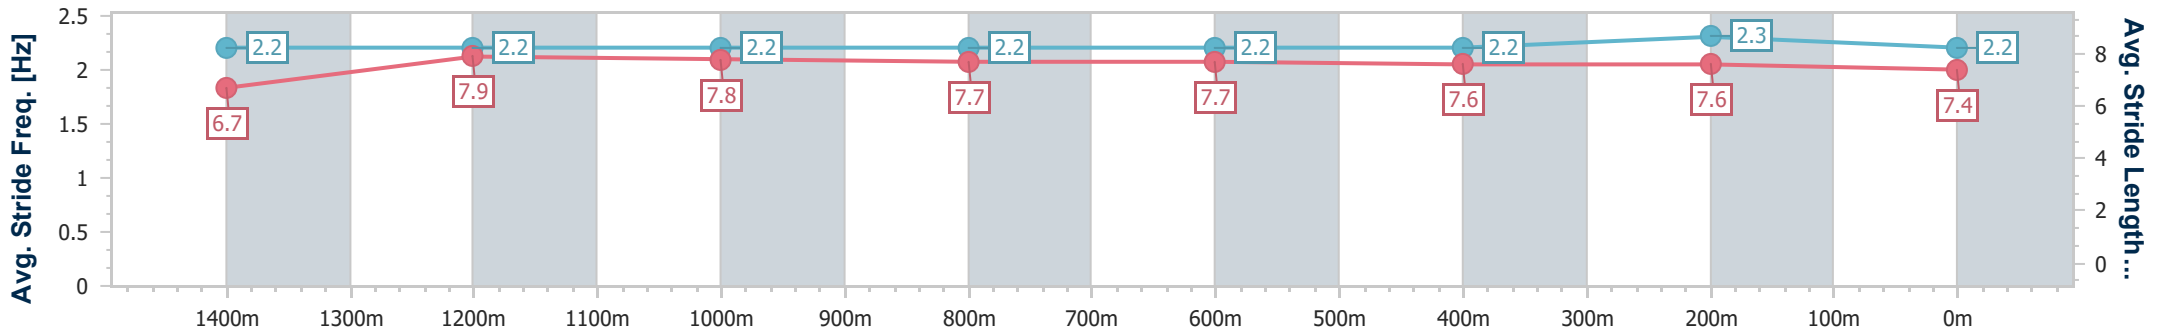

- [] Ranking at each section and finish
- .-.- No data available at this section
- NA No data available

Horse/Jockey Name	Star Of Michelin
Final Rank	9
Fastest Section Time (Section)	0:11.13 (1400m)
Top Speed [km/h] (Section)	68.2 (1400m)
Race State	Finished

Eagle Farm QLD Professional

Race 9: LADBROKES RACING CLUB OPEN Handicap - 1600m

23 March 2024 - 17:08

Track Rating: Good 4, Weather: Fine, Rail Position: +2.5m Entire

BRISBANE RACING CLUB

Section	Overall	1400m	1200m	1000m	800m	600m	400m	200m
Section Times	1:36.07 [9] (0:13.75)	1:22.32 [2] (0:11.13)	1:11.19 [1] (0:11.60)	0:59.59 [2] (0:12.08)	0:47.51 [2] (0:11.96)	0:35.55 [2] (0:11.73)	0:23.82 [2] (0:11.52)	0:12.30 [5] (0:12.30)
Average Speed [km/h]	52.8	64.7	62.0	60.0	60.5	61.5	62.7	58.6
Top Speed [km/h]	67.5	68.2	62.7	61.9	61.0	62.8	63.4	60.5
Avg. Dist. to Rail [m]	13.7	3.9	1.8	0.7	1.0	1.3	4.5	4.2
Avg. Stride Freq. [Hz]	2.2	2.2	2.2	2.2	2.2	2.2	2.3	2.2
Avg. Stride Length [m]	6.7	7.9	7.8	7.7	7.7	7.6	7.6	7.4

- [] Ranking at each section and finish
- .-.- No data available at this section
- NA No data available

Horse/Jockey Name	So Dapper
Final Rank	10
Fastest Section Time (Section)	0:11.47 (1400m)
Top Speed [km/h] (Section)	64.7 (1400m)
Race State	Finished