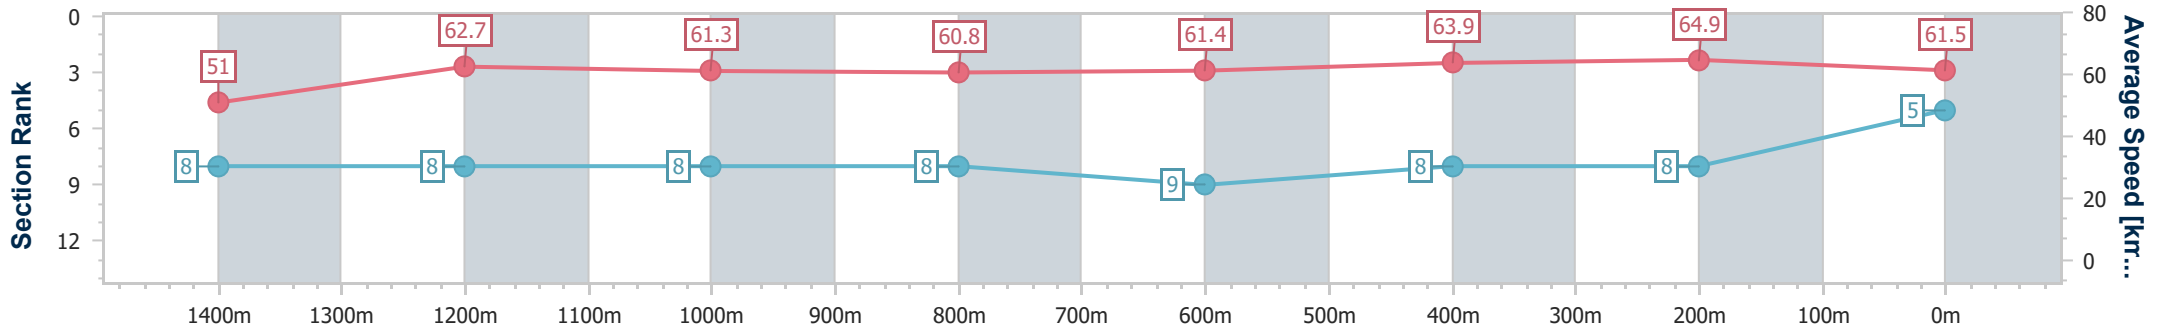

Eagle Farm QLD Professional

Race 9: LADBROKES RACING CLUB OPEN Handicap - 1600m

23 March 2024 - 17:08

Track Rating: Good 4, Weather: Fine, Rail Position: +2.5m Entire

BRISBANE RACING CLUB

Section	Overall	1400m	1200m	1000m	800m	600m	400m	200m
Section Times	1:35.61 [5] (0:14.19)	1:21.42 [8] (0:11.51)	1:09.91 [8] (0:11.76)	0:58.15 [8] (0:12.03)	0:46.12 [8] (0:11.88)	0:34.24 [9] (0:11.44)	0:22.80 [8] (0:11.08)	0:11.72 [8] (0:11.72)
Average Speed [km/h]	51.0	62.7	61.3	60.8	61.4	63.9	64.9	61.5
Top Speed [km/h]	62.6	64.3	62.2	61.2	64.2	65.2	65.6	63.7
Avg. Dist. to Rail [m]	9.2	2.9	3.3	2.9	3.3	2.8	7.4	8.4
Avg. Stride Freq. [Hz]	2.2	2.3	2.2	2.2	2.2	2.2	2.3	2.3
Avg. Stride Length [m]	6.4	7.7	7.8	7.8	7.7	8.0	7.9	7.5

- [] Ranking at each section and finish
- .-.- No data available at this section
- NA No data available

Horse/Jockey Name	Perfect Thought
Final Rank	6
Fastest Section Time (Section)	0:11.21 (400m)
Top Speed [km/h] (Section)	66.8 (Overall)
Race State	Finished