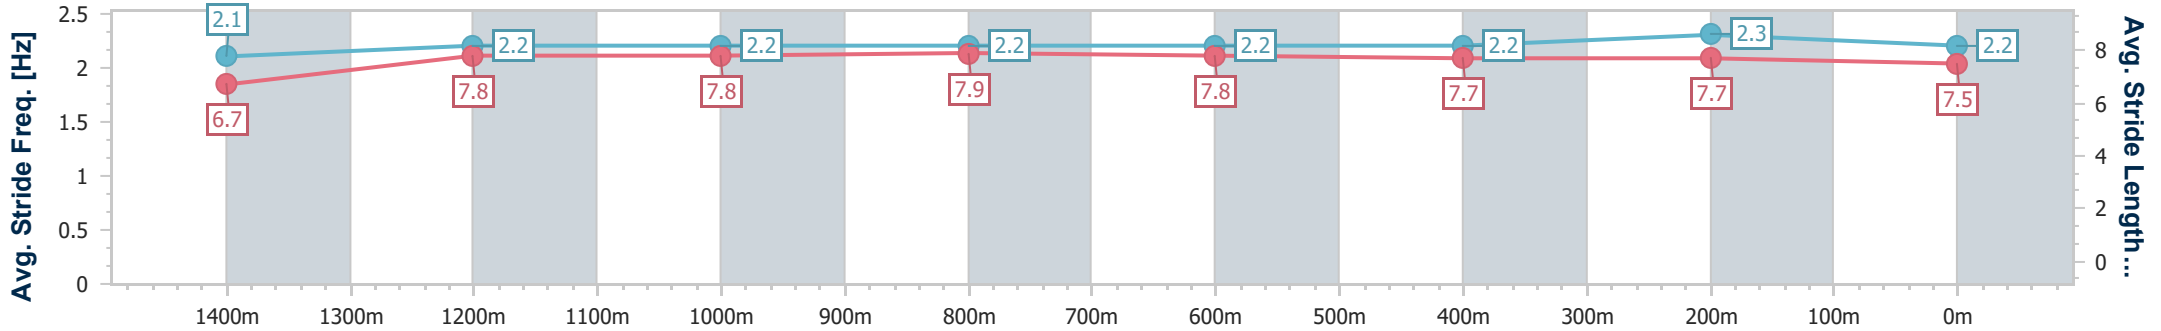

Eagle Farm QLD Professional

Race 9: LADBROKES RACING CLUB OPEN Handicap - 1600m

23 March 2024 - 17:08

Track Rating: Good 4, Weather: Fine, Rail Position: +2.5m Entire

BRISBANE RACING CLUB

Section	Overall	1400m	1200m	1000m	800m	600m	400m	200m
Section Times	1:35.98 [7] (0:14.37)	1:21.61 [10] (0:11.54)	1:10.07 [10] (0:11.77)	0:58.30 [9] (0:11.82)	0:46.48 [9] (0:11.78)	0:34.70 [8] (0:11.57)	0:23.13 [9] (0:11.20)	0:11.93 [9] (0:11.93)
Average Speed [km/h]	50.1	62.5	61.1	61.2	61.4	62.1	64.4	60.5
Top Speed [km/h]	63.3	63.7	61.8	62.2	63.0	64.5	65.9	62.8
Avg. Dist. to Rail [m]	5.2	1.7	1.9	0.6	0.5	0.4	2.6	5.3
Avg. Stride Freq. [Hz]	2.1	2.2	2.2	2.2	2.2	2.2	2.3	2.2
Avg. Stride Length [m]	6.7	7.8	7.8	7.9	7.8	7.7	7.7	7.5