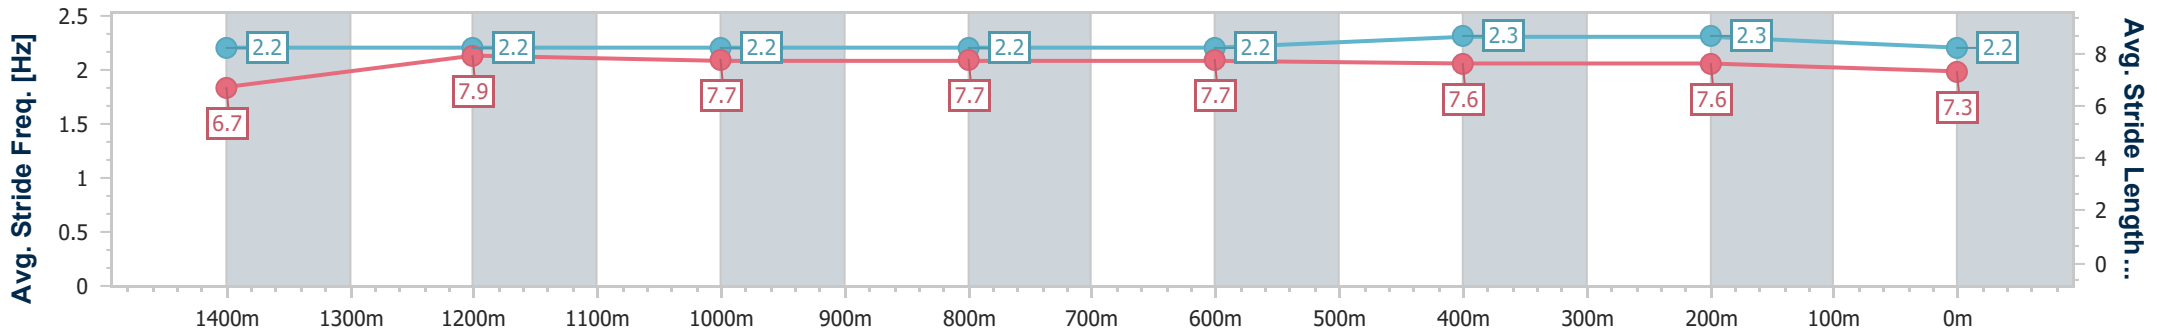

- [] Ranking at each section and finish
- .-.- No data available at this section
- NA No data available

Horse/Jockey Name	Perfect Thought
Final Rank	6
Fastest Section Time (Section)	0:11.21 (400m)
Top Speed [km/h] (Section)	66.8 (Overall)
Race State	Finished

Eagle Farm QLD Professional

Race 9: LADBROKES RACING CLUB OPEN Handicap - 1600m

23 March 2024 - 17:08

Track Rating: Good 4, Weather: Fine, Rail Position: +2.5m Entire

BRISBANE RACING CLUB

Section	Overall	1400m	1200m	1000m	800m	600m	400m	200m
Section Times	1:35.93 [6] (0:13.79)	1:22.14 [3] (0:11.36)	1:10.78 [3] (0:11.63)	0:59.15 [3] (0:12.11)	0:47.04 [4] (0:11.94)	0:35.10 [4] (0:11.62)	0:23.48 [4] (0:11.21)	0:12.27 [3] (0:12.27)
Average Speed [km/h]	52.4	63.5	62.2	60.3	61.1	62.5	64.0	58.6
Top Speed [km/h]	66.8	65.8	63.5	61.2	61.8	64.7	65.0	62.3
Avg. Dist. to Rail [m]	10.0	3.6	3.9	3.2	2.2	1.8	4.9	5.0
Avg. Stride Freq. [Hz]	2.2	2.2	2.2	2.2	2.2	2.3	2.3	2.2
Avg. Stride Length [m]	6.7	7.9	7.7	7.7	7.7	7.6	7.6	7.3