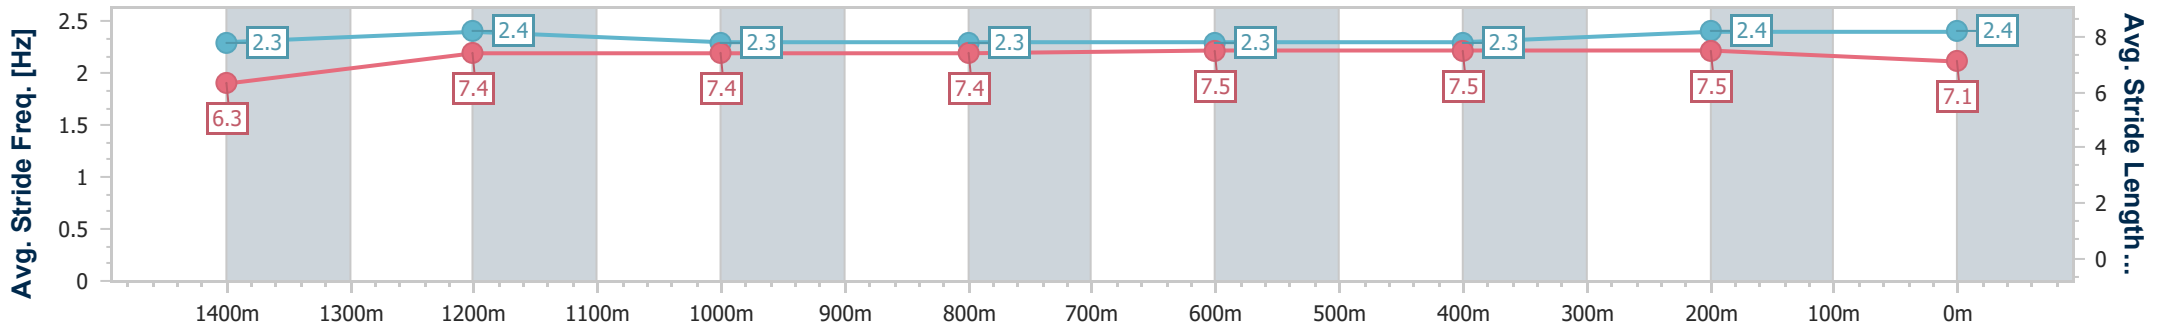

Eagle Farm QLD Professional

Race 9: LADBROKES RACING CLUB OPEN Handicap - 1600m

23 March 2024 - 17:08

Track Rating: Good 4, Weather: Fine, Rail Position: +2.5m Entire

BRISBANE RACING CLUB

Section	Overall	1400m	1200m	1000m	800m	600m	400m	200m
Section Times	1:35.40 [2] (0:14.13)	1:21.27 [7] (0:11.44)	1:09.83 [7] (0:11.68)	0:58.15 [7] (0:11.97)	0:46.18 [6] (0:11.69)	0:34.49 [5] (0:11.59)	0:22.90 [5] (0:11.23)	0:11.67 [4] (0:11.67)
Average Speed [km/h]	51.0	63.1	61.7	60.2	61.7	62.3	64.2	61.6
Top Speed [km/h]	63.2	64.9	62.6	62.0	63.2	64.2	65.2	63.2
Avg. Dist. to Rail [m]	5.4	1.2	1.9	0.7	0.2	0.5	5.1	6.6
Avg. Stride Freq. [Hz]	2.3	2.4	2.3	2.3	2.3	2.3	2.4	2.4
Avg. Stride Length [m]	6.3	7.4	7.4	7.4	7.5	7.5	7.5	7.1