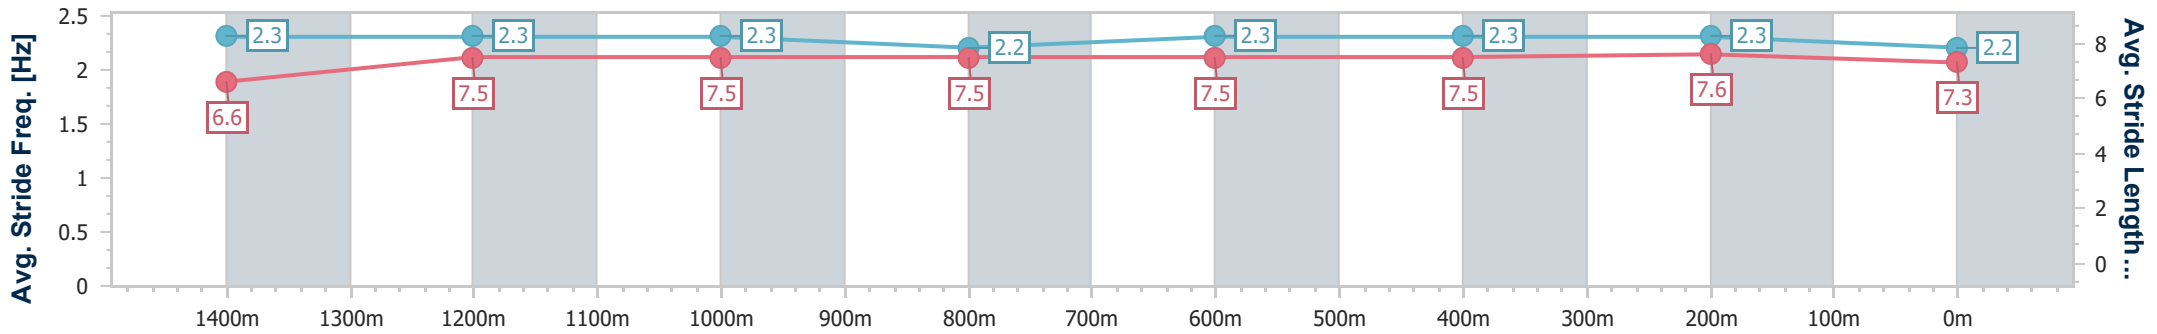

- [] Ranking at each section and finish
- .-.- No data available at this section
- NA No data available

Horse/Jockey Name	So Dapper
Final Rank	10
Fastest Section Time (Section)	0:11.47 (1400m)
Top Speed [km/h] (Section)	64.7 (1400m)
Race State	Finished

Eagle Farm QLD Professional

Race 9: LADBROKES RACING CLUB OPEN Handicap - 1600m

23 March 2024 - 17:08

Track Rating: Good 4, Weather: Fine, Rail Position: +2.5m Entire

BRISBANE RACING CLUB

Section	Overall	1400m	1200m	1000m	800m	600m	400m	200m
Section Times	1:36.19 [10] (0:13.61)	1:22.58 [1] (0:11.47)	1:11.11 [2] (0:11.70)	0:59.41 [4] (0:12.05)	0:47.36 [3] (0:11.81)	0:35.55 [3] (0:11.75)	0:23.80 [3] (0:11.50)	0:12.30 [7] (0:12.30)
Average Speed [km/h]	53.2	62.8	61.8	60.2	61.2	61.3	62.7	58.5
Top Speed [km/h]	64.6	64.7	62.3	62.0	61.7	63.0	63.8	60.9
Avg. Dist. to Rail [m]	11.5	1.9	2.2	1.7	0.9	0.2	2.7	2.8
Avg. Stride Freq. [Hz]	2.3	2.3	2.3	2.2	2.3	2.3	2.3	2.2
Avg. Stride Length [m]	6.6	7.5	7.5	7.5	7.5	7.5	7.6	7.3

- [] Ranking at each section and finish
- .-.- No data available at this section
- NA No data available

Horse/Jockey Name	Fifth Position
Final Rank	11
Fastest Section Time (Section)	0:11.34 (400m)
Top Speed [km/h] (Section)	64.8 (600m)
Race State	Finished