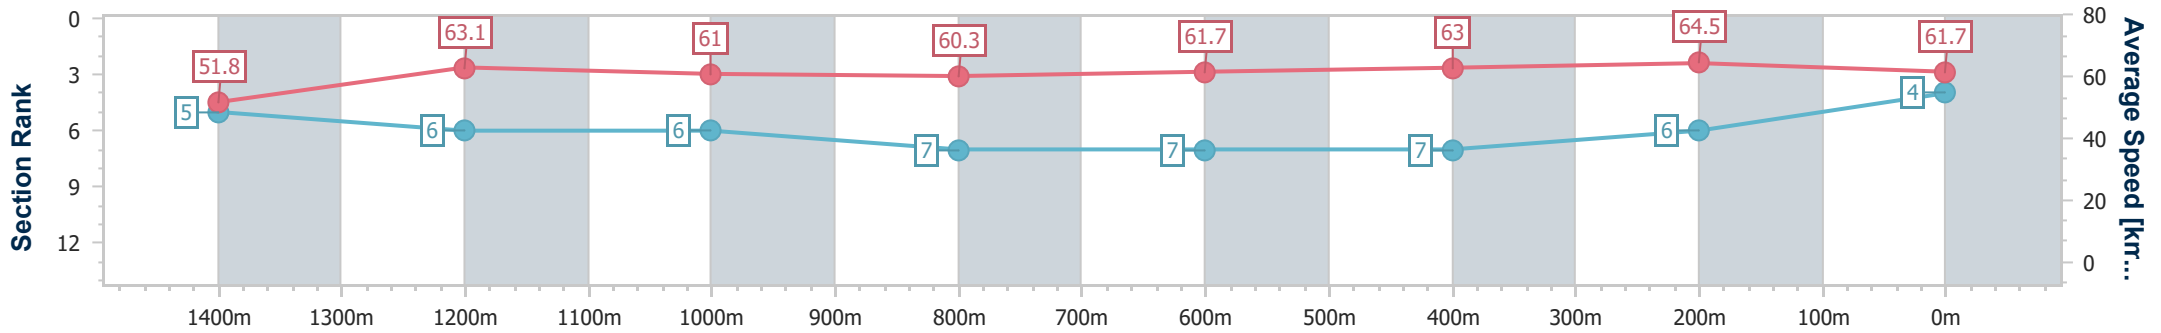

Eagle Farm QLD Professional

Race 9: LADBROKES RACING CLUB OPEN Handicap - 1600m

23 March 2024 - 17:08

Track Rating: Good 4, Weather: Fine, Rail Position: +2.5m Entire

BRISBANE RACING CLUB

Section	Overall	1400m	1200m	1000m	800m	600m	400m	200m
Section Times	1:35.55 [4] (0:13.94)	1:21.61 [5] (0:11.45)	1:10.16 [6] (0:11.83)	0:58.33 [6] (0:12.10)	0:46.23 [7] (0:11.80)	0:34.43 [7] (0:11.58)	0:22.85 [7] (0:11.19)	0:11.66 [6] (0:11.66)
Average Speed [km/h]	51.8	63.1	61.0	60.3	61.7	63.0	64.5	61.7
Top Speed [km/h]	63.1	64.2	61.9	61.3	63.0	64.1	65.7	63.9
Avg. Dist. to Rail [m]	7.2	2.2	3.3	2.5	2.6	3.2	8.0	9.7
Avg. Stride Freq. [Hz]	2.2	2.2	2.2	2.2	2.2	2.2	2.3	2.2
Avg. Stride Length [m]	6.7	7.8	7.8	7.7	7.9	7.8	7.8	7.8