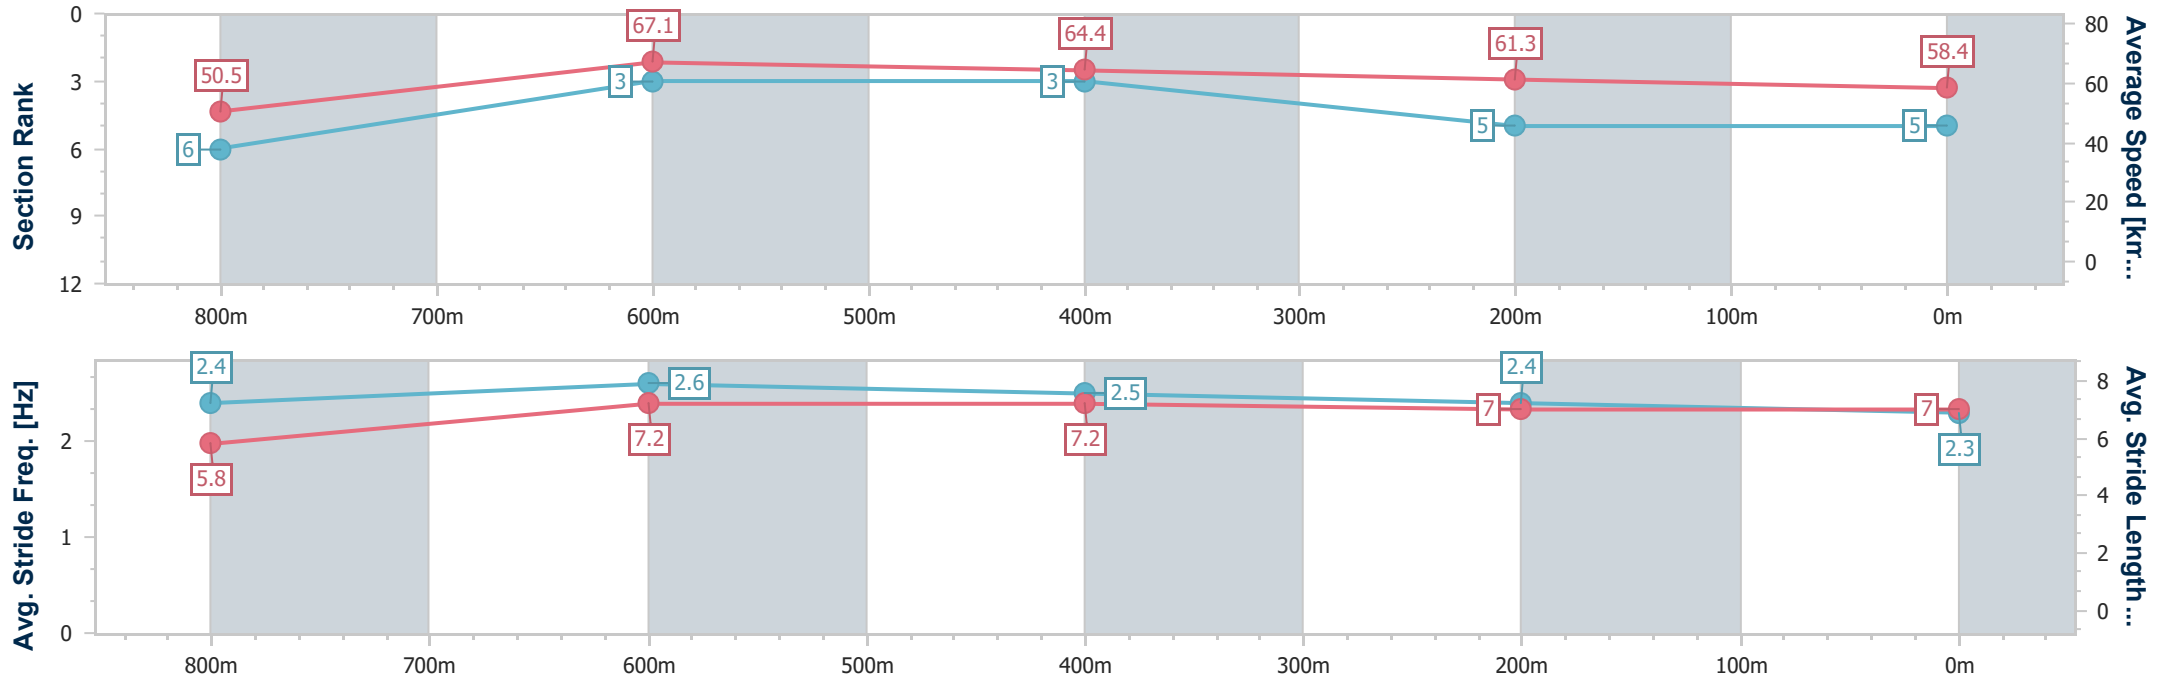

Horse/Jockey Name	Celestial Harbour
Final Rank	5
Fastest Section Time (Section)	0:10.79 (800m)
Top Speed [km/h] (Section)	68.9 (800m)
Race State	Finished

Toowoomba QLD Professional
Race 3: WESTON KITCHENS & BATHROOMS BENCHMARK 60
Handicap - 1000m
23 March 2024 - 18:31

Track Rating: Good 4, Weather: Showers, Rail Position: +2m Entire

Section	Overall	800m	600m	400m	200m
Section Times	1:00.72 [5] (0:14.36)	0:46.36 [6] (0:10.79)	0:35.57 [3] (0:11.36)	0:24.21 [3] (0:11.84)	0:12.37 [5] (0:12.37)
Average Speed [km/h]	50.5	67.1	64.4	61.3	58.4
Top Speed [km/h]	67.4	68.9	65.9	62.6	60.0
Avg. Dist. to Rail [m]	5.3	2.2	2.7	3.5	4.2
Avg. Stride Freq. [Hz]	2.4	2.6	2.5	2.4	2.3
Avg. Stride Length [m]	5.8	7.2	7.2	7.0	7.0

- [ ] Ranking at each section and finish
- -.-.- No data available at this section
- NA No data available