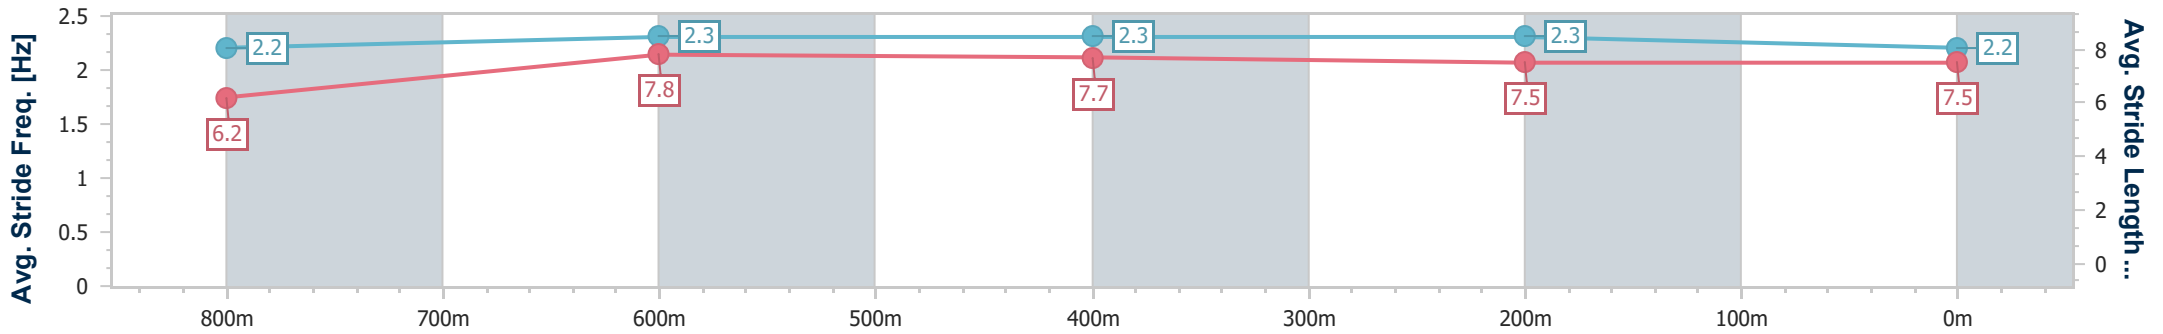

Toowoomba QLD Professional
 Race 3: WESTON KITCHENS & BATHROOMS BENCHMARK 60
 Handicap - 1000m
 23 March 2024 - 18:31

Track Rating: Good 4, Weather: Showers, Rail Position: +2m Entire

Section	Overall	800m	600m	400m	200m
Section Times	1:01.06 [10] (0:14.18)	0:46.88 [4] (0:11.05)	0:35.83 [5] (0:11.56)	0:24.27 [7] (0:11.73)	0:12.54 [7] (0:12.54)
Average Speed [km/h]	50.7	64.5	61.8	61.4	57.1
Top Speed [km/h]	64.5	66.0	63.4	62.3	59.4
Avg. Dist. to Rail [m]	3.5	2.6	1.5	0.5	0.7
Avg. Stride Freq. [Hz]	2.4	2.5	2.4	2.4	2.3
Avg. Stride Length [m]	6.0	7.2	7.2	7.1	6.8

- [] Ranking at each section and finish
- .-.- No data available at this section
- NA No data available

Horse/Jockey Name	Saddle Boy
Final Rank	11
Fastest Section Time (Section)	0:11.04 (800m)
Top Speed [km/h] (Section)	66.2 (800m)
Race State	Finished

Toowoomba QLD Professional
 Race 3: WESTON KITCHENS & BATHROOMS BENCHMARK 60
 Handicap - 1000m
 23 March 2024 - 18:31

Track Rating: Good 4, Weather: Showers, Rail Position: +2m Entire

Section	Overall	800m	600m	400m	200m
Section Times	1:01.13 [11] (0:14.88)	0:46.25 [11] (0:11.04)	0:35.21 [10] (0:11.46)	0:23.75 [10] (0:11.49)	0:12.26 [9] (0:12.26)
Average Speed [km/h]	48.4	65.0	63.2	62.6	58.8
Top Speed [km/h]	62.9	66.2	65.6	63.8	62.5
Avg. Dist. to Rail [m]	2.5	0.6	0.9	0.6	0.6
Avg. Stride Freq. [Hz]	2.2	2.3	2.3	2.3	2.2
Avg. Stride Length [m]	6.2	7.8	7.7	7.5	7.5

- [] Ranking at each section and finish
- .-.- No data available at this section
- NA No data available