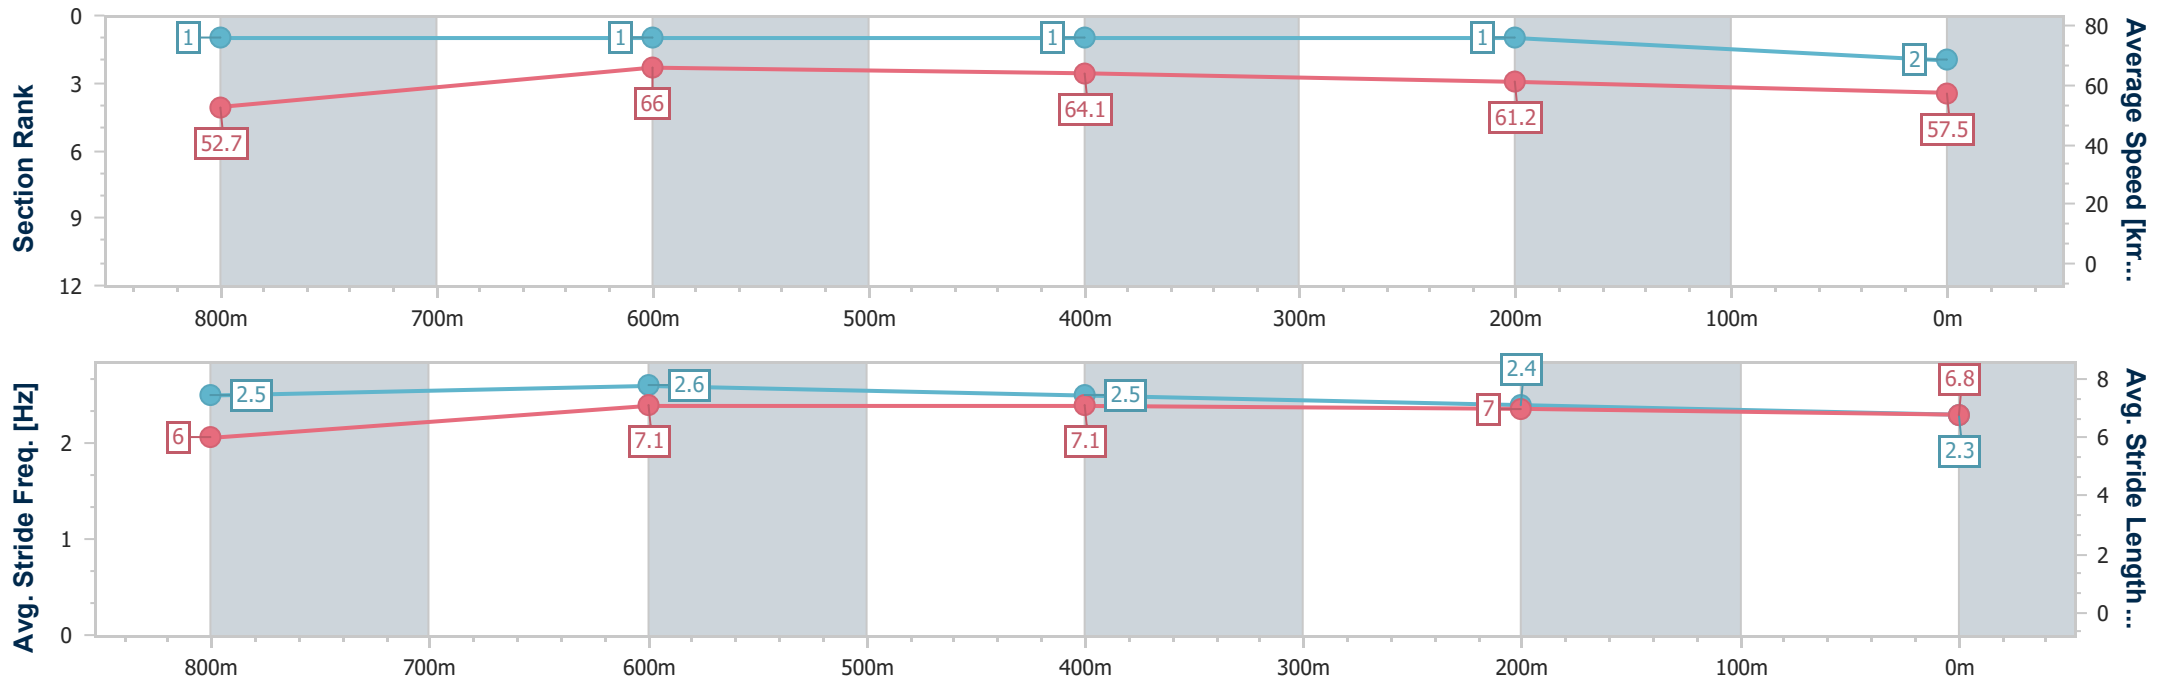

Horse/Jockey Name	Master Gee
Final Rank	2
Fastest Section Time (Section)	0:10.95 (800m)
Top Speed [km/h] (Section)	68.5 (Overall)
Race State	Finished

Toowoomba QLD Professional
Race 3: WESTON KITCHENS & BATHROOMS BENCHMARK 60
Handicap - 1000m
23 March 2024 - 18:31

Track Rating: Good 4, Weather: Showers, Rail Position: +2m Entire

Section	Overall	800m	600m	400m	200m
Section Times	1:00.53 [2] (0:13.80)	0:46.73 [1] (0:10.95)	0:35.78 [1] (0:11.39)	0:24.39 [1] (0:11.89)	0:12.50 [1] (0:12.50)
Average Speed [km/h]	52.7	66.0	64.1	61.2	57.5
Top Speed [km/h]	68.5	68.4	65.8	62.5	60.0
Avg. Dist. to Rail [m]	6.4	1.7	2.6	2.5	1.2
Avg. Stride Freq. [Hz]	2.5	2.6	2.5	2.4	2.3
Avg. Stride Length [m]	6.0	7.1	7.1	7.0	6.8

- [ ] Ranking at each section and finish
- -.-.- No data available at this section
- NA No data available