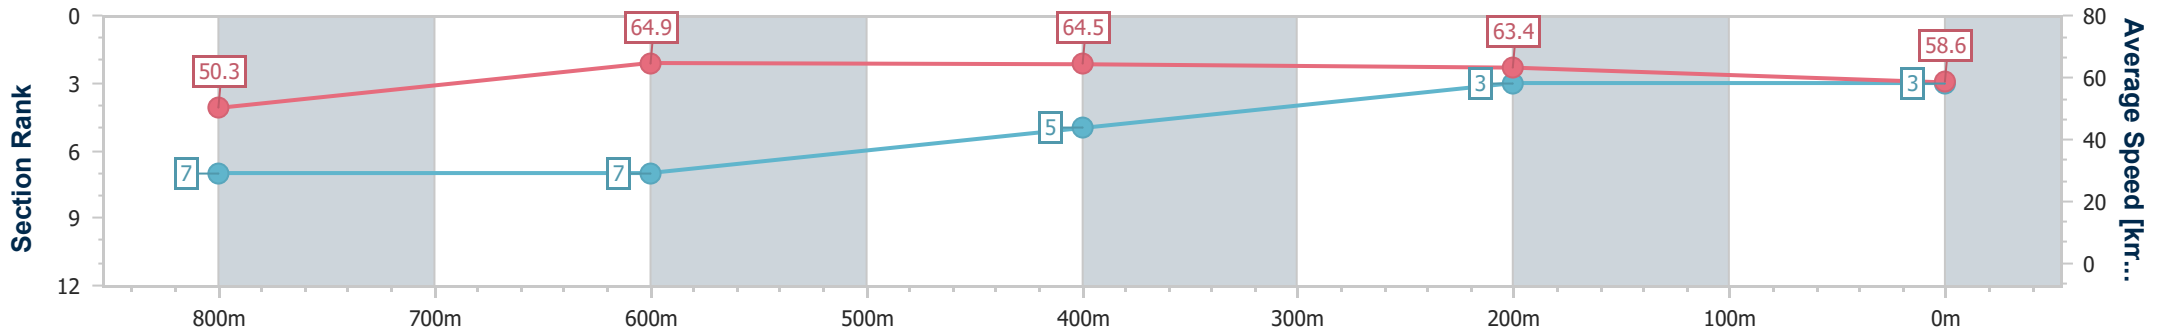

Toowoomba QLD Professional
 Race 3: WESTON KITCHENS & BATHROOMS BENCHMARK 60
 Handicap - 1000m
 23 March 2024 - 18:31

Track Rating: Good 4, Weather: Showers, Rail Position: +2m Entire

Section	Overall	800m	600m	400m	200m
Section Times	1:00.59 [3] (0:14.41)	0:46.18 [7] (0:11.07)	0:35.11 [7] (0:11.28)	0:23.83 [5] (0:11.56)	0:12.27 [3] (0:12.27)
Average Speed [km/h]	50.3	64.9	64.5	63.4	58.6
Top Speed [km/h]	64.5	66.3	65.1	64.2	61.0
Avg. Dist. to Rail [m]	3.4	0.9	1.9	4.2	5.3
Avg. Stride Freq. [Hz]	2.4	2.4	2.4	2.5	2.4
Avg. Stride Length [m]	5.9	7.4	7.4	7.0	6.8