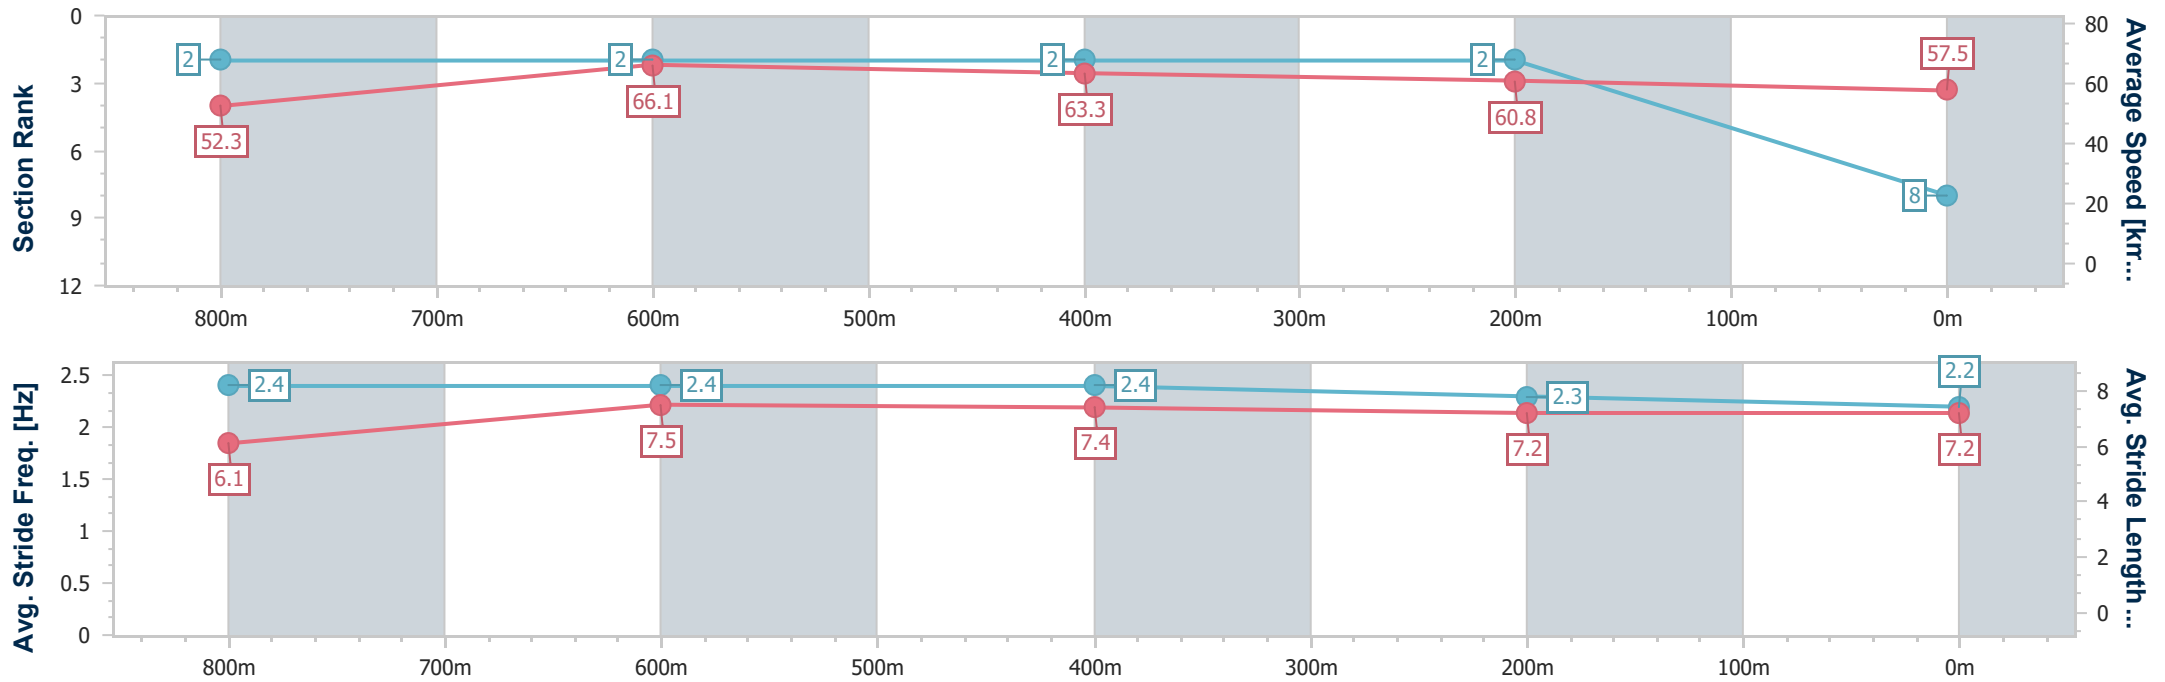

Toowoomba QLD Professional
Race 3: WESTON KITCHENS & BATHROOMS BENCHMARK 60
Handicap - 1000m

23 March 2024 - 18:31

Track Rating: Good 4, Weather: Showers, Rail Position: +2m Entire

Section	Overall	800m	600m	400m	200m
Section Times	1:00.77 [7] (0:14.03)	0:46.74 [3] (0:11.19)	0:35.55 [4] (0:11.48)	0:24.07 [4] (0:11.67)	0:12.40 [6] (0:12.40)
Average Speed [km/h]	51.8	64.7	62.7	61.2	58.1
Top Speed [km/h]	66.7	66.1	64.6	62.7	60.2
Avg. Dist. to Rail [m]	7.3	1.5	0.7	1.1	0.7
Avg. Stride Freq. [Hz]	2.3	2.5	2.5	2.4	2.4
Avg. Stride Length [m]	6.2	7.2	7.1	7.0	6.8

- [] Ranking at each section and finish
- .-.- No data available at this section
- NA No data available

Horse/Jockey Name	Montana Lady
Final Rank	8
Fastest Section Time (Section)	0:10.96 (800m)
Top Speed [km/h] (Section)	68.2 (Overall)
Race State	Finished

Toowoomba QLD Professional
 Race 3: WESTON KITCHENS & BATHROOMS BENCHMARK 60
 Handicap - 1000m
 23 March 2024 - 18:31

Track Rating: Good 4, Weather: Showers, Rail Position: +2m Entire

Section	Overall	800m	600m	400m	200m
Section Times	1:00.85 [8] (0:13.99)	0:46.86 [2] (0:10.96)	0:35.90 [2] (0:11.49)	0:24.41 [2] (0:11.84)	0:12.57 [2] (0:12.57)
Average Speed [km/h]	52.3	66.1	63.3	60.8	57.5
Top Speed [km/h]	68.2	67.6	64.3	62.8	61.1
Avg. Dist. to Rail [m]	7.6	2.7	1.6	1.3	2.6
Avg. Stride Freq. [Hz]	2.4	2.4	2.4	2.3	2.2
Avg. Stride Length [m]	6.1	7.5	7.4	7.2	7.2