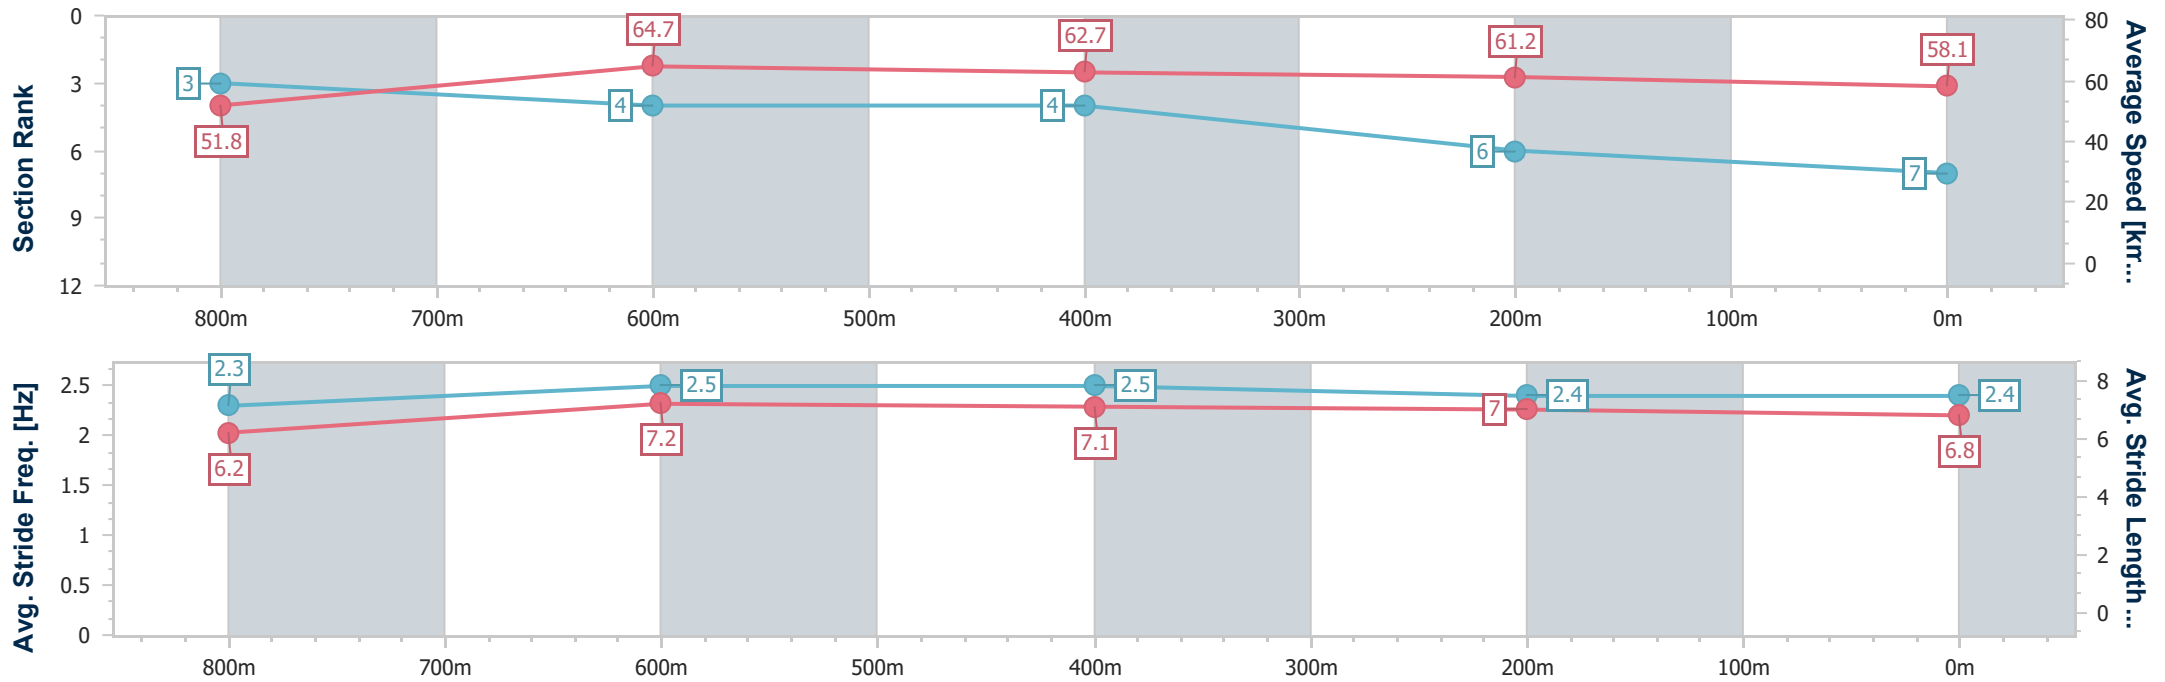

- [] Ranking at each section and finish
- .-.- No data available at this section
- NA No data available

Horse/Jockey Name	Sonic Arrow
Final Rank	7
Fastest Section Time (Section)	0:11.19 (800m)
Top Speed [km/h] (Section)	66.7 (Overall)
Race State	Finished

Toowoomba QLD Professional
Race 3: WESTON KITCHENS & BATHROOMS BENCHMARK 60
Handicap - 1000m

23 March 2024 - 18:31

Track Rating: Good 4, Weather: Showers, Rail Position: +2m Entire

Section	Overall	800m	600m	400m	200m
Section Times	1:00.77 [7] (0:14.03)	0:46.74 [3] (0:11.19)	0:35.55 [4] (0:11.48)	0:24.07 [4] (0:11.67)	0:12.40 [6] (0:12.40)
Average Speed [km/h]	51.8	64.7	62.7	61.2	58.1
Top Speed [km/h]	66.7	66.1	64.6	62.7	60.2
Avg. Dist. to Rail [m]	7.3	1.5	0.7	1.1	0.7
Avg. Stride Freq. [Hz]	2.3	2.5	2.5	2.4	2.4
Avg. Stride Length [m]	6.2	7.2	7.1	7.0	6.8