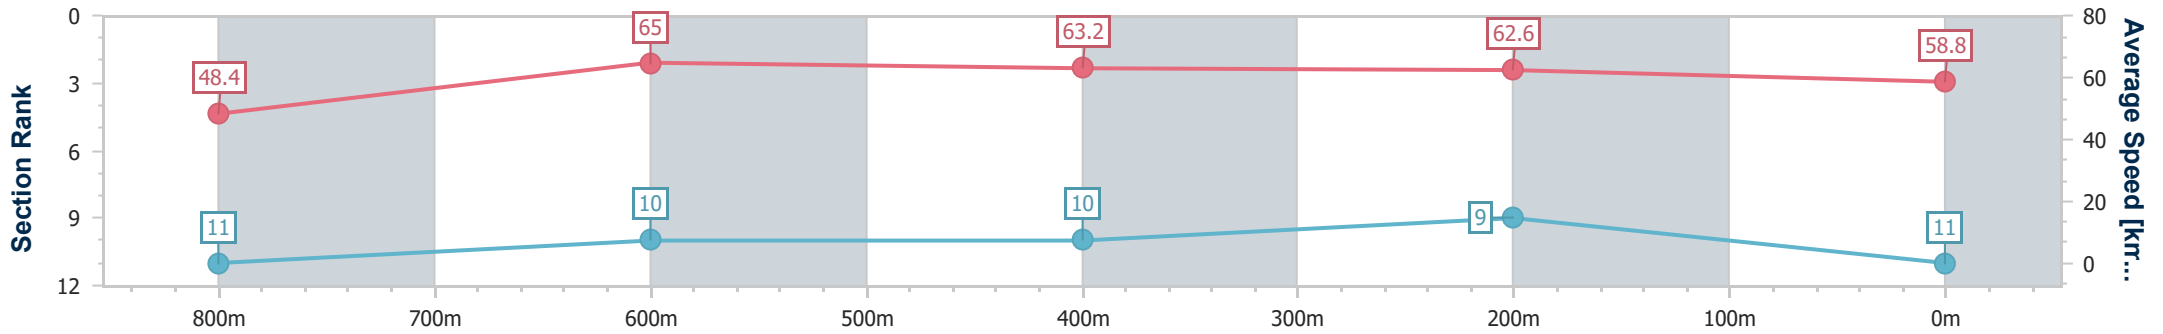

Toowoomba QLD Professional
 Race 3: WESTON KITCHENS & BATHROOMS BENCHMARK 60
 Handicap - 1000m
 23 March 2024 - 18:31

Track Rating: Good 4, Weather: Showers, Rail Position: +2m Entire

Section	Overall	800m	600m	400m	200m
Section Times	1:01.06 [10] (0:14.18)	0:46.88 [4] (0:11.05)	0:35.83 [5] (0:11.56)	0:24.27 [7] (0:11.73)	0:12.54 [7] (0:12.54)
Average Speed [km/h]	50.7	64.5	61.8	61.4	57.1
Top Speed [km/h]	64.5	66.0	63.4	62.3	59.4
Avg. Dist. to Rail [m]	3.5	2.6	1.5	0.5	0.7
Avg. Stride Freq. [Hz]	2.4	2.5	2.4	2.4	2.3
Avg. Stride Length [m]	6.0	7.2	7.2	7.1	6.8

- [] Ranking at each section and finish
- .-.- No data available at this section
- NA No data available

Horse/Jockey Name	Saddle Boy
Final Rank	11
Fastest Section Time (Section)	0:11.04 (800m)
Top Speed [km/h] (Section)	66.2 (800m)
Race State	Finished

Toowoomba QLD Professional
 Race 3: WESTON KITCHENS & BATHROOMS BENCHMARK 60
 Handicap - 1000m
 23 March 2024 - 18:31

Track Rating: Good 4, Weather: Showers, Rail Position: +2m Entire

Section	Overall	800m	600m	400m	200m
Section Times	1:01.13 [11] (0:14.88)	0:46.25 [11] (0:11.04)	0:35.21 [10] (0:11.46)	0:23.75 [10] (0:11.49)	0:12.26 [9] (0:12.26)
Average Speed [km/h]	48.4	65.0	63.2	62.6	58.8
Top Speed [km/h]	62.9	66.2	65.6	63.8	62.5
Avg. Dist. to Rail [m]	2.5	0.6	0.9	0.6	0.6
Avg. Stride Freq. [Hz]	2.2	2.3	2.3	2.3	2.2
Avg. Stride Length [m]	6.2	7.8	7.7	7.5	7.5