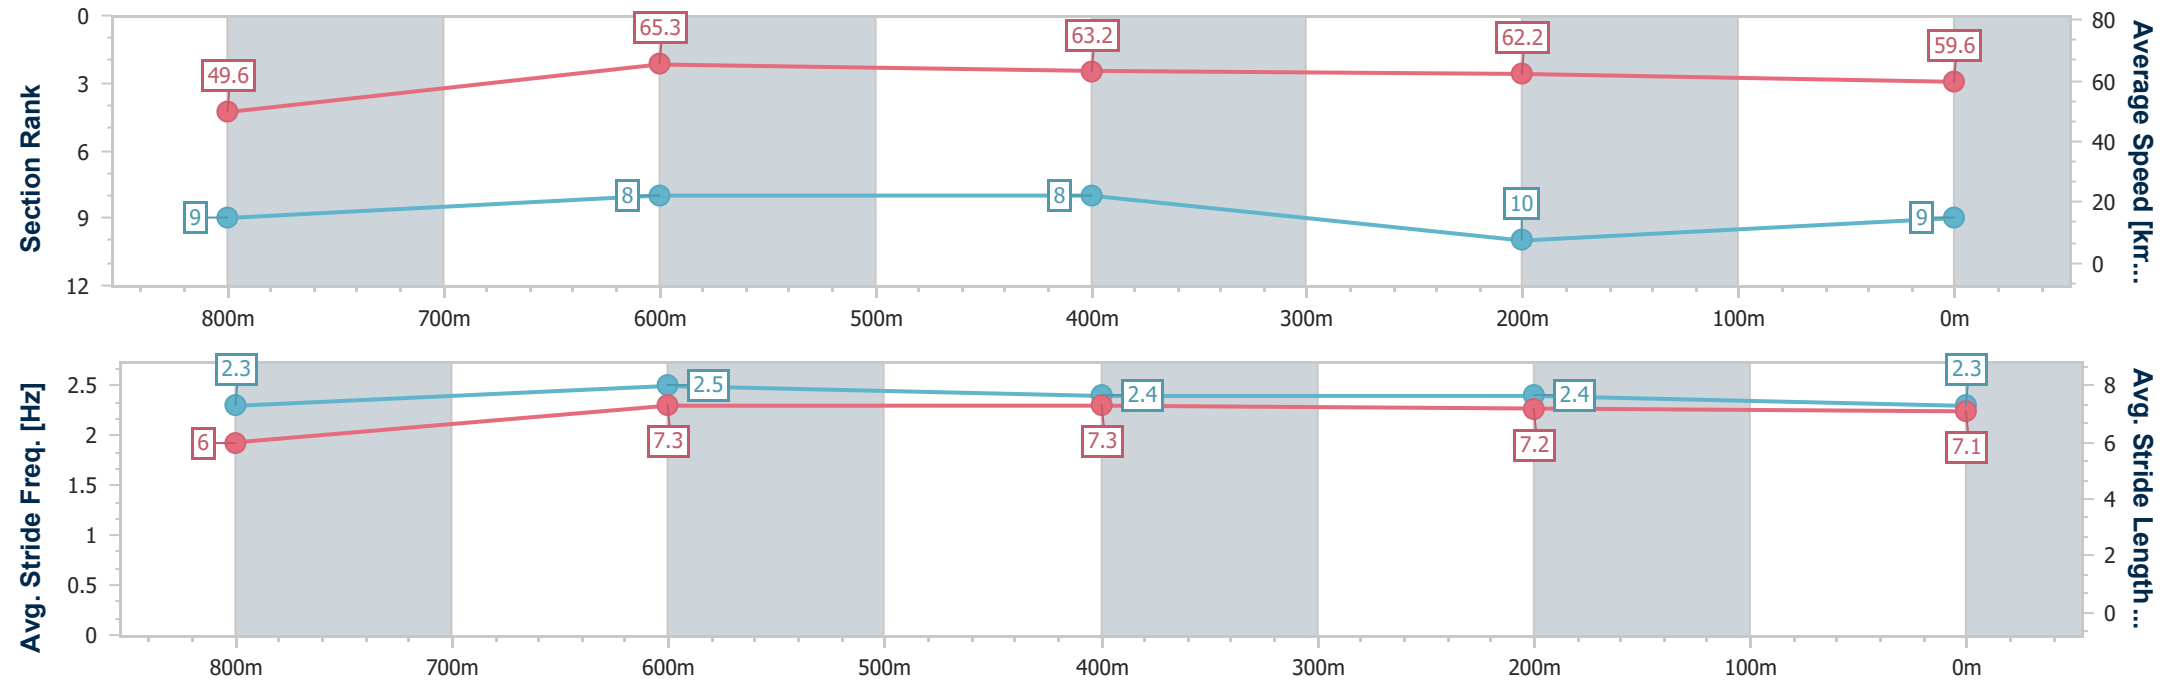

Toowoomba QLD Professional
 Race 3: WESTON KITCHENS & BATHROOMS BENCHMARK 60
 Handicap - 1000m
 23 March 2024 - 18:31

Track Rating: Good 4, Weather: Showers, Rail Position: +2m Entire

Section	Overall	800m	600m	400m	200m
Section Times	1:00.85 [8] (0:13.99)	0:46.86 [2] (0:10.96)	0:35.90 [2] (0:11.49)	0:24.41 [2] (0:11.84)	0:12.57 [2] (0:12.57)
Average Speed [km/h]	52.3	66.1	63.3	60.8	57.5
Top Speed [km/h]	68.2	67.6	64.3	62.8	61.1
Avg. Dist. to Rail [m]	7.6	2.7	1.6	1.3	2.6
Avg. Stride Freq. [Hz]	2.4	2.4	2.4	2.3	2.2
Avg. Stride Length [m]	6.1	7.5	7.4	7.2	7.2

- [] Ranking at each section and finish
- .-.- No data available at this section
- NA No data available

Horse/Jockey Name	Ragman
Final Rank	9
Fastest Section Time (Section)	0:11.09 (800m)
Top Speed [km/h] (Section)	66.7 (800m)
Race State	Finished

Toowoomba QLD Professional
 Race 3: WESTON KITCHENS & BATHROOMS BENCHMARK 60
 Handicap - 1000m
 23 March 2024 - 18:31

Track Rating: Good 4, Weather: Showers, Rail Position: +2m Entire

Section	Overall	800m	600m	400m	200m
Section Times	1:01.01 [9] (0:14.60)	0:46.41 [9] (0:11.09)	0:35.32 [8] (0:11.48)	0:23.84 [8] (0:11.71)	0:12.13 [10] (0:12.13)
Average Speed [km/h]	49.6	65.3	63.2	62.2	59.6
Top Speed [km/h]	63.3	66.7	65.5	63.5	62.3
Avg. Dist. to Rail [m]	2.6	1.8	2.2	3.4	3.9
Avg. Stride Freq. [Hz]	2.3	2.5	2.4	2.4	2.3
Avg. Stride Length [m]	6.0	7.3	7.3	7.2	7.1

- [] Ranking at each section and finish
- .-.- No data available at this section
- NA No data available

Horse/Jockey Name	Emilee's Empire
Final Rank	10
Fastest Section Time (Section)	0:11.05 (800m)
Top Speed [km/h] (Section)	66.0 (800m)
Race State	Finished