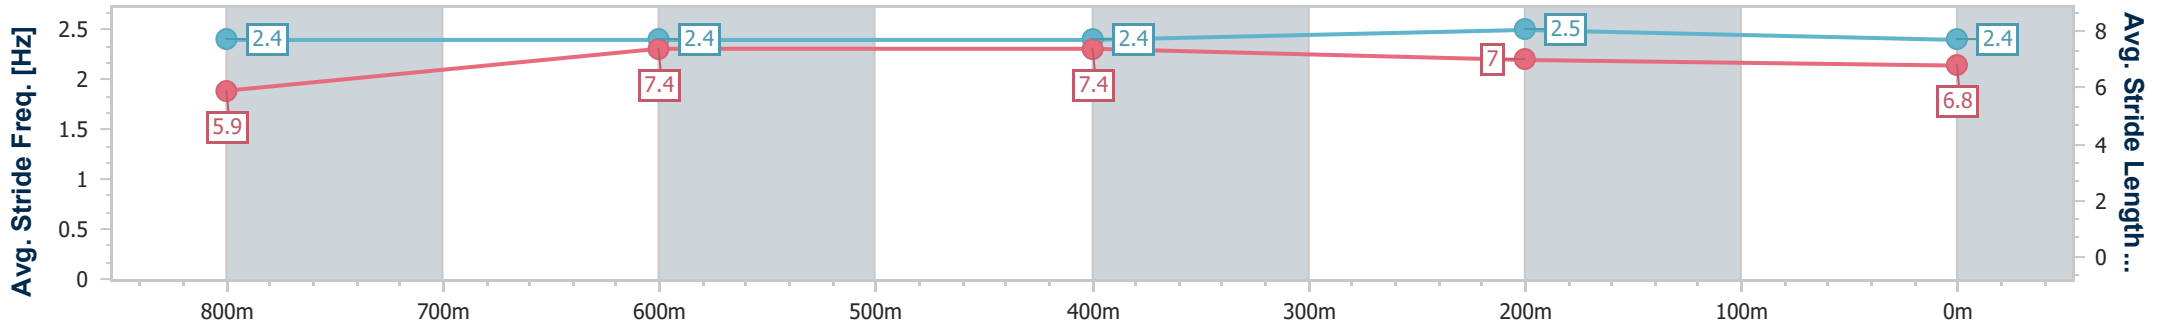

Toowoomba QLD Professional
 Race 3: WESTON KITCHENS & BATHROOMS BENCHMARK 60
 Handicap - 1000m
 23 March 2024 - 18:31

Track Rating: Good 4, Weather: Showers, Rail Position: +2m Entire

Section	Overall	800m	600m	400m	200m
Section Times	1:00.59 [3] (0:14.41)	0:46.18 [7] (0:11.07)	0:35.11 [7] (0:11.28)	0:23.83 [5] (0:11.56)	0:12.27 [3] (0:12.27)
Average Speed [km/h]	50.3	64.9	64.5	63.4	58.6
Top Speed [km/h]	64.5	66.3	65.1	64.2	61.0
Avg. Dist. to Rail [m]	3.4	0.9	1.9	4.2	5.3
Avg. Stride Freq. [Hz]	2.4	2.4	2.4	2.5	2.4
Avg. Stride Length [m]	5.9	7.4	7.4	7.0	6.8