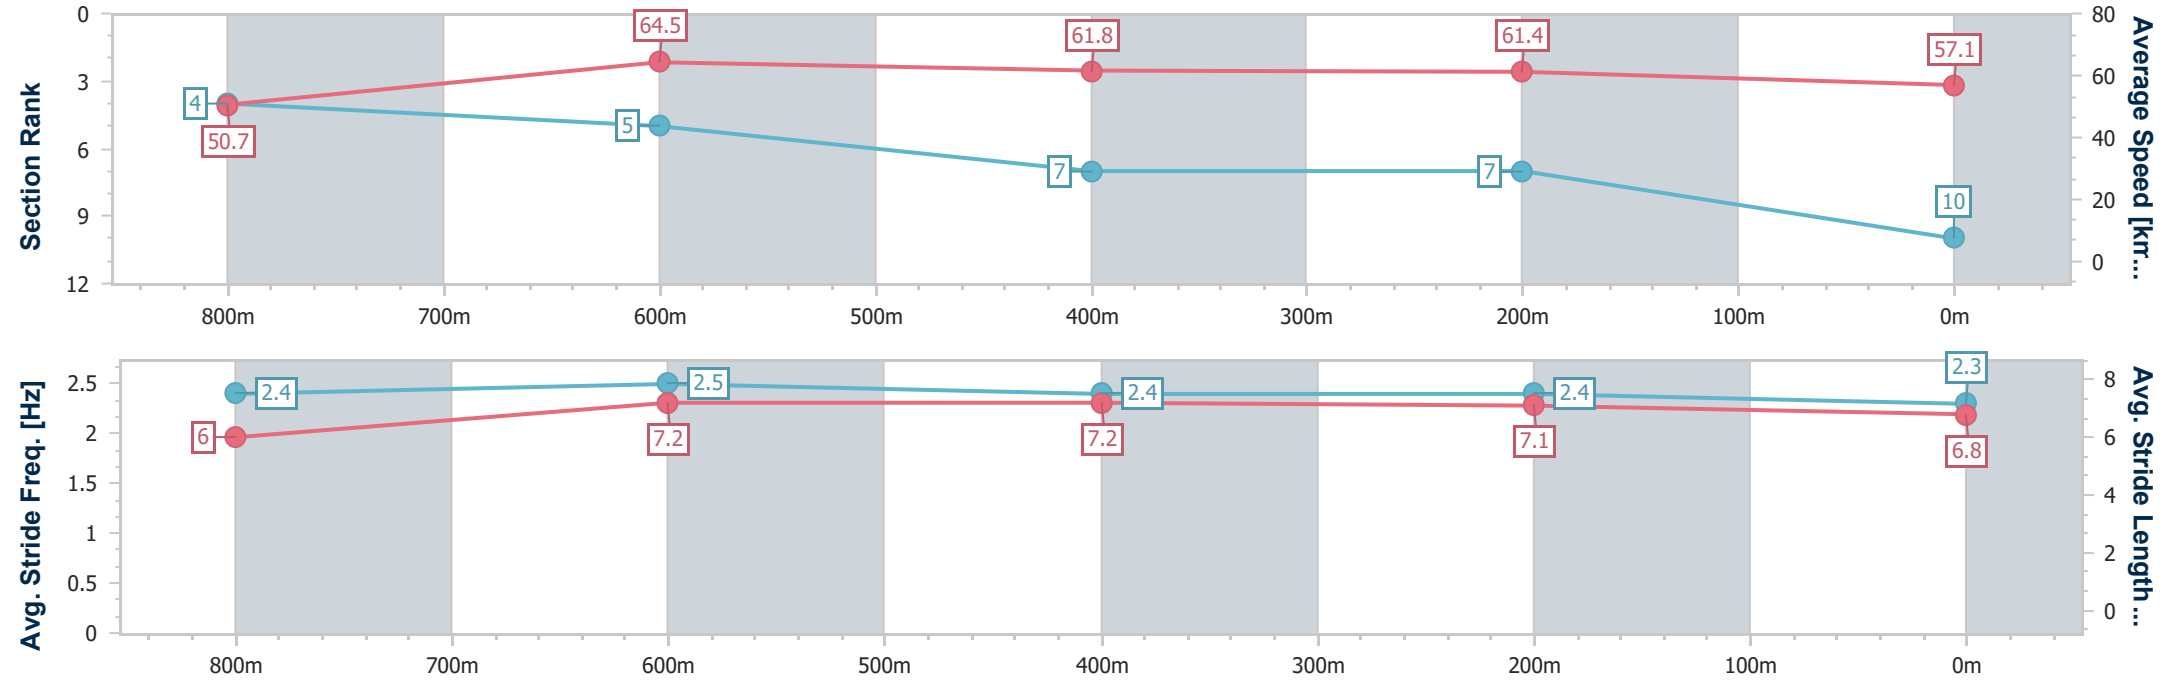

Toowoomba QLD Professional
 Race 3: WESTON KITCHENS & BATHROOMS BENCHMARK 60
 Handicap - 1000m
 23 March 2024 - 18:31

Track Rating: Good 4, Weather: Showers, Rail Position: +2m Entire

Section	Overall	800m	600m	400m	200m
Section Times	1:01.01 [9] (0:14.60)	0:46.41 [9] (0:11.09)	0:35.32 [8] (0:11.48)	0:23.84 [8] (0:11.71)	0:12.13 [10] (0:12.13)
Average Speed [km/h]	49.6	65.3	63.2	62.2	59.6
Top Speed [km/h]	63.3	66.7	65.5	63.5	62.3
Avg. Dist. to Rail [m]	2.6	1.8	2.2	3.4	3.9
Avg. Stride Freq. [Hz]	2.3	2.5	2.4	2.4	2.3
Avg. Stride Length [m]	6.0	7.3	7.3	7.2	7.1

- [] Ranking at each section and finish
- .-.- No data available at this section
- NA No data available

Horse/Jockey Name	Emilee's Empire
Final Rank	10
Fastest Section Time (Section)	0:11.05 (800m)
Top Speed [km/h] (Section)	66.0 (800m)
Race State	Finished

Toowoomba QLD Professional
 Race 3: WESTON KITCHENS & BATHROOMS BENCHMARK 60
 Handicap - 1000m
 23 March 2024 - 18:31

Track Rating: Good 4, Weather: Showers, Rail Position: +2m Entire

Section	Overall	800m	600m	400m	200m
Section Times	1:01.06 [10] (0:14.18)	0:46.88 [4] (0:11.05)	0:35.83 [5] (0:11.56)	0:24.27 [7] (0:11.73)	0:12.54 [7] (0:12.54)
Average Speed [km/h]	50.7	64.5	61.8	61.4	57.1
Top Speed [km/h]	64.5	66.0	63.4	62.3	59.4
Avg. Dist. to Rail [m]	3.5	2.6	1.5	0.5	0.7
Avg. Stride Freq. [Hz]	2.4	2.5	2.4	2.4	2.3
Avg. Stride Length [m]	6.0	7.2	7.2	7.1	6.8