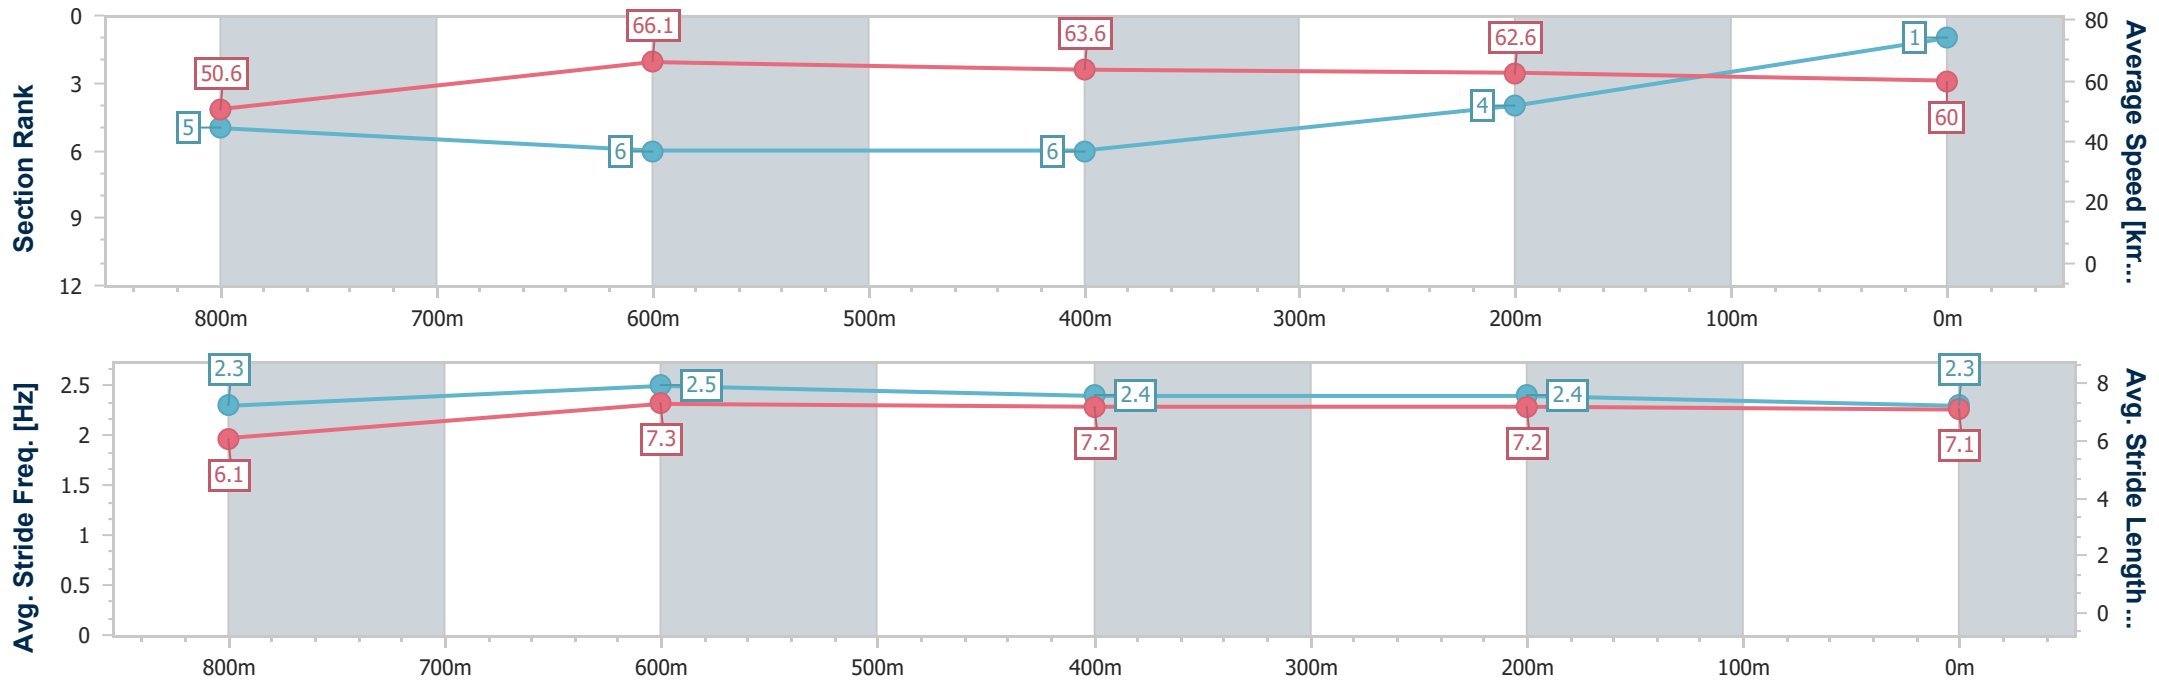

Horse/Jockey Name	Sacca
Final Rank	1
Fastest Section Time (Section)	0:11.06 (800m)
Top Speed [km/h] (Section)	66.8 (800m)
Race State	Finished

Toowoomba QLD Professional
Race 3: WESTON KITCHENS & BATHROOMS BENCHMARK 60
Handicap - 1000m
23 March 2024 - 18:31

Track Rating: Good 4, Weather: Showers, Rail Position: +2m Entire

Section	Overall	800m	600m	400m	200m
Section Times	1:00.33 [1] (0:14.28)	0:46.05 [5] (0:11.06)	0:34.99 [6] (0:11.44)	0:23.55 [6] (0:11.54)	0:12.01 [4] (0:12.01)
Average Speed [km/h]	50.6	66.1	63.6	62.6	60.0
Top Speed [km/h]	65.9	66.8	65.6	63.6	63.0
Avg. Dist. to Rail [m]	2.1	3.4	2.1	2.4	3.0
Avg. Stride Freq. [Hz]	2.3	2.5	2.4	2.4	2.3
Avg. Stride Length [m]	6.1	7.3	7.2	7.2	7.1

- [ ] Ranking at each section and finish
- -.-.- No data available at this section
- NA No data available