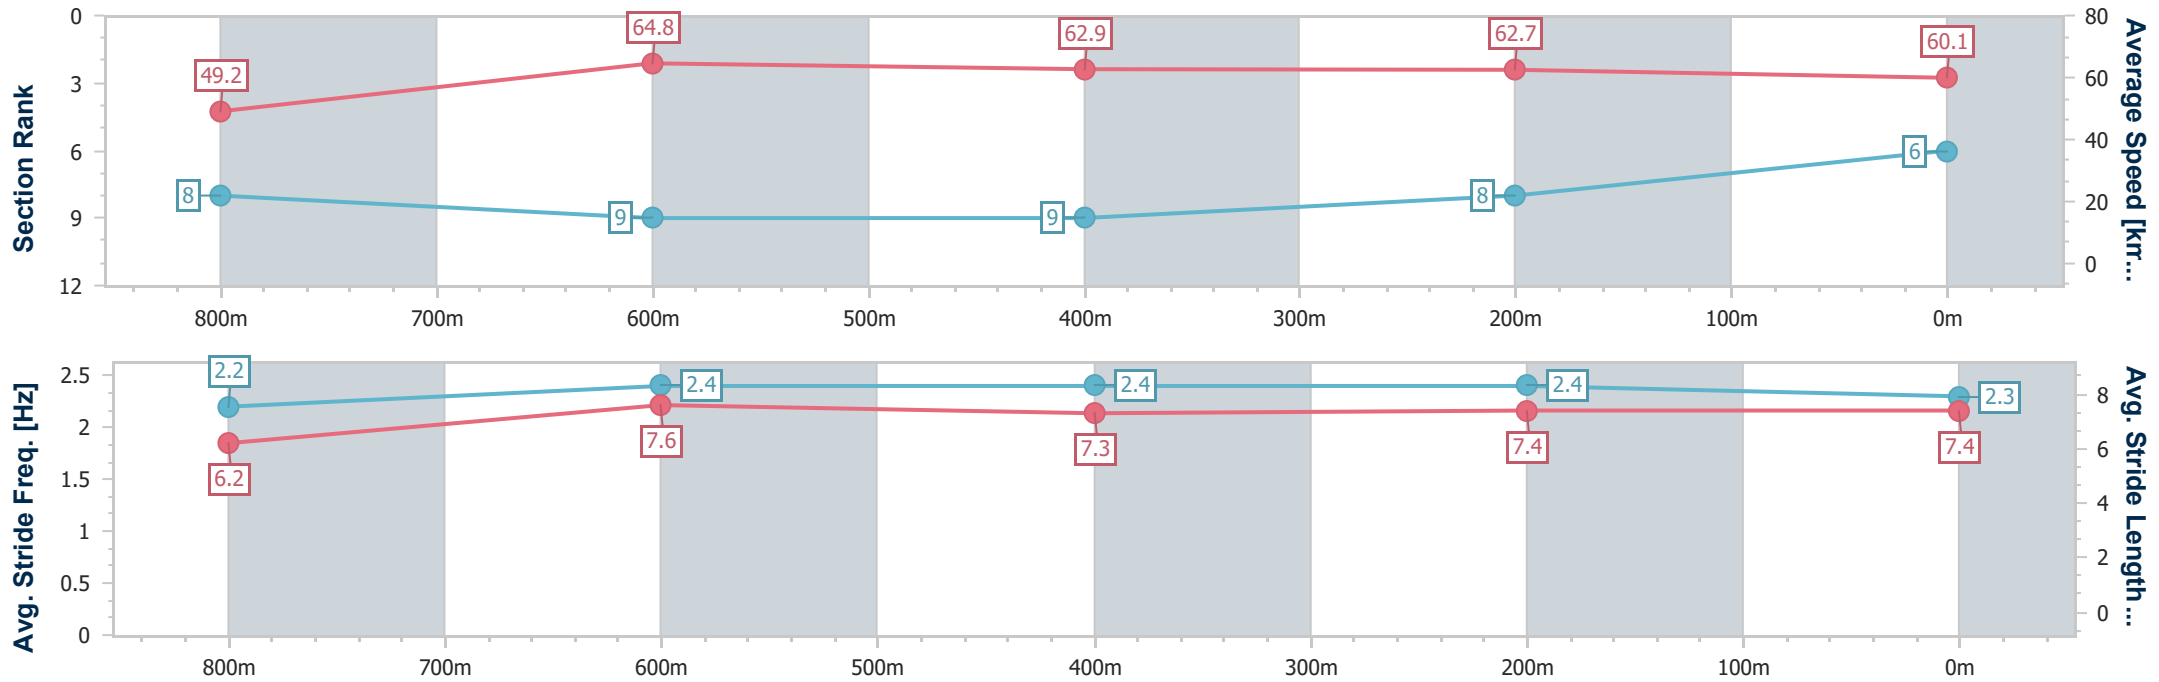

- [] Ranking at each section and finish
- .-.- No data available at this section
- NA No data available

Horse/Jockey Name	Boom By By
Final Rank	6
Fastest Section Time (Section)	0:11.17 (800m)
Top Speed [km/h] (Section)	66.1 (800m)
Race State	Finished

Toowoomba QLD Professional
 Race 3: WESTON KITCHENS & BATHROOMS BENCHMARK 60
 Handicap - 1000m
 23 March 2024 - 18:31

Track Rating: Good 4, Weather: Showers, Rail Position: +2m Entire

Section	Overall	800m	600m	400m	200m
Section Times	1:00.76 [6] (0:14.59)	0:46.17 [8] (0:11.17)	0:35.00 [9] (0:11.48)	0:23.52 [9] (0:11.52)	0:12.00 [8] (0:12.00)
Average Speed [km/h]	49.2	64.8	62.9	62.7	60.1
Top Speed [km/h]	65.1	66.1	65.3	63.6	62.8
Avg. Dist. to Rail [m]	0.9	1.5	1.2	0.6	0.4
Avg. Stride Freq. [Hz]	2.2	2.4	2.4	2.4	2.3
Avg. Stride Length [m]	6.2	7.6	7.3	7.4	7.4