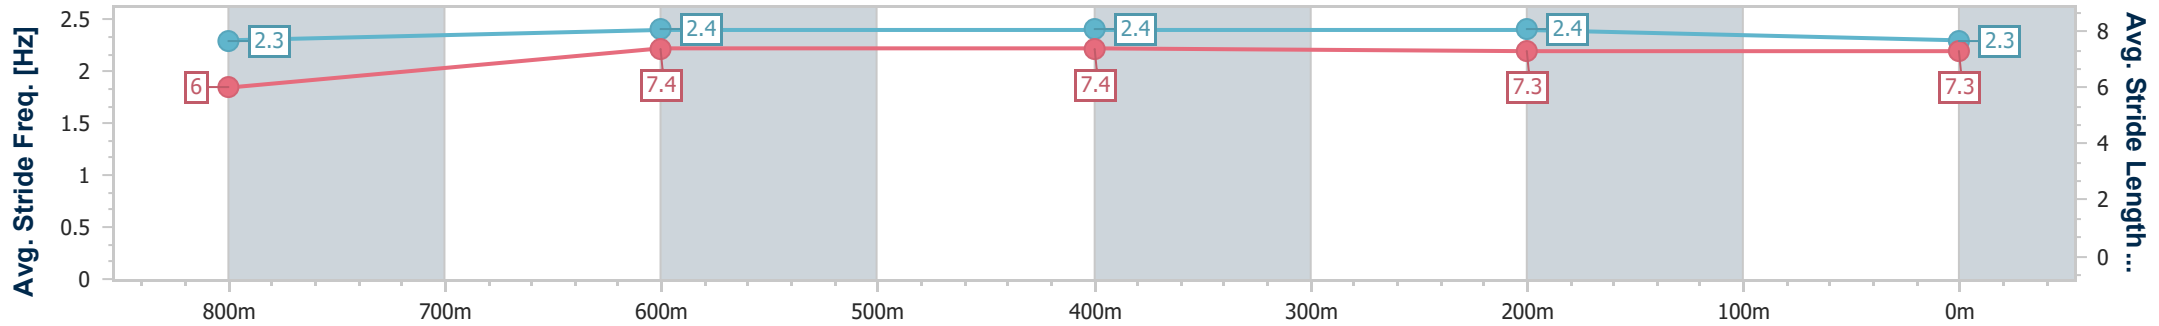

Horse/Jockey Name	Seductive Spur
Final Rank	4
Fastest Section Time (Section)	0:11.17 (800m)
Top Speed [km/h] (Section)	66.3 (800m)
Race State	Finished

Toowoomba QLD Professional
Race 3: WESTON KITCHENS & BATHROOMS BENCHMARK 60
Handicap - 1000m
23 March 2024 - 18:31

Track Rating: Good 4, Weather: Showers, Rail Position: +2m Entire

Section	Overall	800m	600m	400m	200m
Section Times	1:00.65 [4] (0:14.83)	0:45.82 [10] (0:11.17)	0:34.65 [11] (0:11.47)	0:23.18 [11] (0:11.47)	0:11.71 [11] (0:11.71)
Average Speed [km/h]	49.1	64.8	63.9	63.4	61.6
Top Speed [km/h]	63.4	66.3	65.7	64.2	63.9
Avg. Dist. to Rail [m]	5.5	2.7	3.2	3.8	5.8
Avg. Stride Freq. [Hz]	2.3	2.4	2.4	2.4	2.3
Avg. Stride Length [m]	6.0	7.4	7.4	7.3	7.3

- [ ] Ranking at each section and finish
- -.-.- No data available at this section
- NA No data available