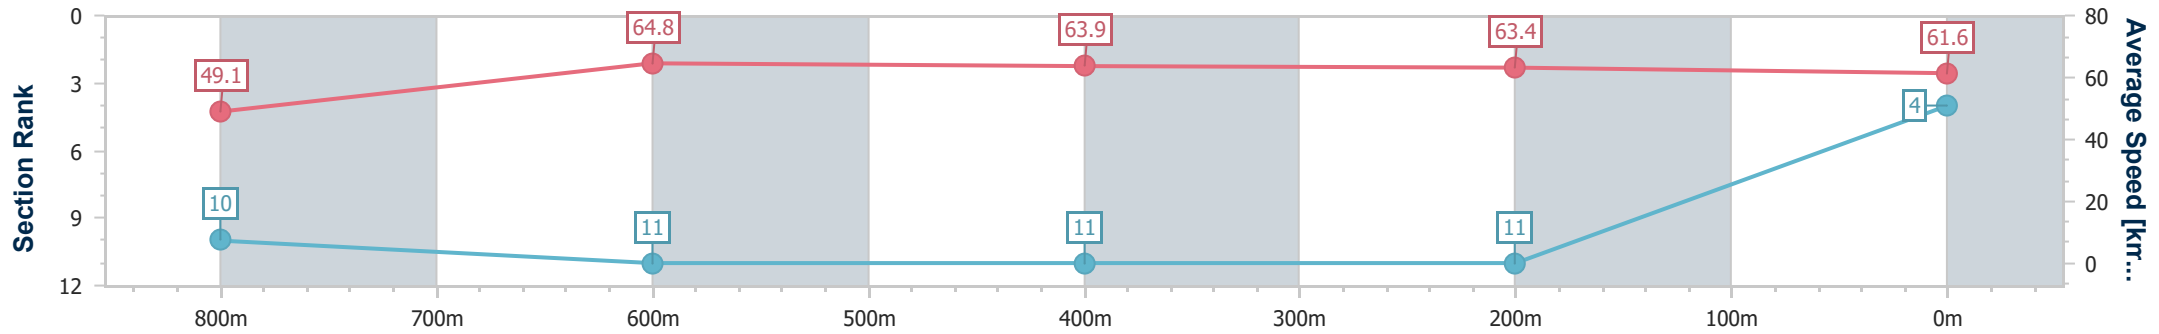

Horse/Jockey Name	Seductive Spur
Final Rank	4
Fastest Section Time (Section)	0:11.17 (800m)
Top Speed [km/h] (Section)	66.3 (800m)
Race State	Finished

Toowoomba QLD Professional
Race 3: WESTON KITCHENS & BATHROOMS BENCHMARK 60
Handicap - 1000m
23 March 2024 - 18:31

Track Rating: Good 4, Weather: Showers, Rail Position: +2m Entire

Section	Overall	800m	600m	400m	200m
Section Times	1:00.65 [4] (0:14.83)	0:45.82 [10] (0:11.17)	0:34.65 [11] (0:11.47)	0:23.18 [11] (0:11.47)	0:11.71 [11] (0:11.71)
Average Speed [km/h]	49.1	64.8	63.9	63.4	61.6
Top Speed [km/h]	63.4	66.3	65.7	64.2	63.9
Avg. Dist. to Rail [m]	5.5	2.7	3.2	3.8	5.8
Avg. Stride Freq. [Hz]	2.3	2.4	2.4	2.4	2.3
Avg. Stride Length [m]	6.0	7.4	7.4	7.3	7.3

- [ ] Ranking at each section and finish
- -.-.- No data available at this section
- NA No data available