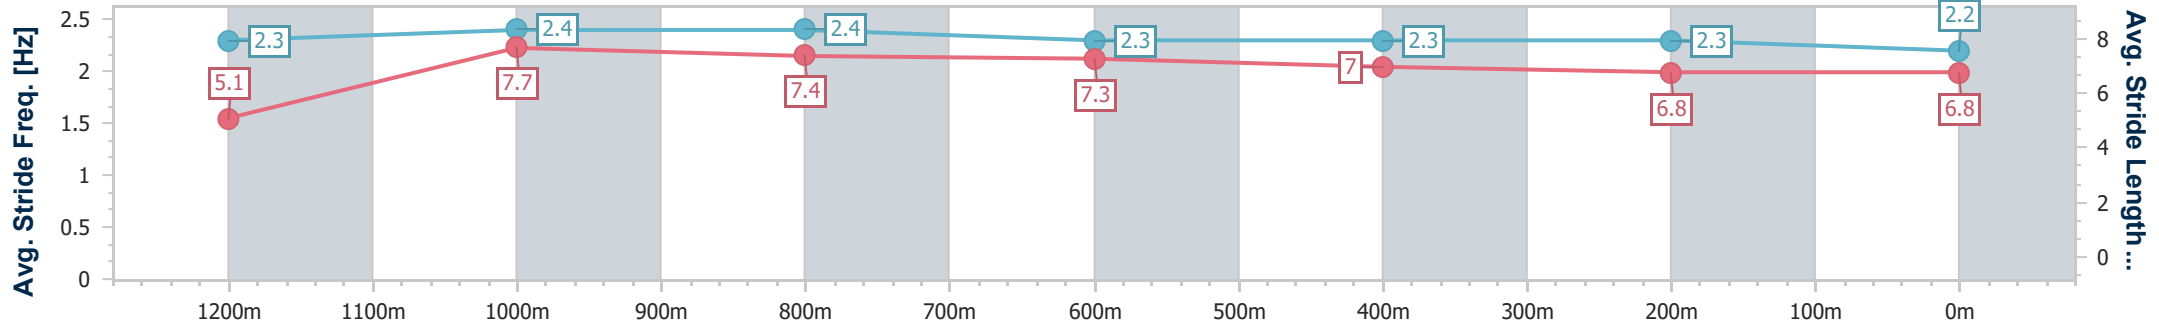

- [] Ranking at each section and finish
- .-.- No data available at this section
- NA No data available

Horse/Jockey Name	Our Free Spirit
Final Rank	4
Fastest Section Time (Section)	0:08.52 (Overall)
Top Speed [km/h] (Section)	67.9 (1200m)
Race State	Finished

Toowoomba QLD Professional
 Race 6: PLATINUM GLASS & SECURITY BENCHMARK 70
 Handicap - 1300m
 23 March 2024 - 20:23

Track Rating: Soft 5, Weather: Showers, Rail Position: +2m Entire

Section	Overall	1200m	1000m	800m	600m	400m	200m
Section Times	1:20.71 [4] (0:08.52)	1:12.19 [2] (0:10.85)	1:01.34 [1] (0:11.45)	0:49.89 [1] (0:11.43)	0:38.46 [1] (0:12.41)	0:26.05 [1] (0:12.80)	0:13.25 [2] (0:13.25)
Average Speed [km/h]	42.4	66.3	63.2	62.4	58.1	56.3	54.2
Top Speed [km/h]	65.4	67.9	65.8	63.1	61.0	57.2	55.6
Avg. Dist. to Rail [m]	7.3	2.3	1.4	2.3	0.6	0.4	0.2
Avg. Stride Freq. [Hz]	2.3	2.4	2.4	2.3	2.3	2.3	2.2
Avg. Stride Length [m]	5.1	7.7	7.4	7.3	7.0	6.8	6.8