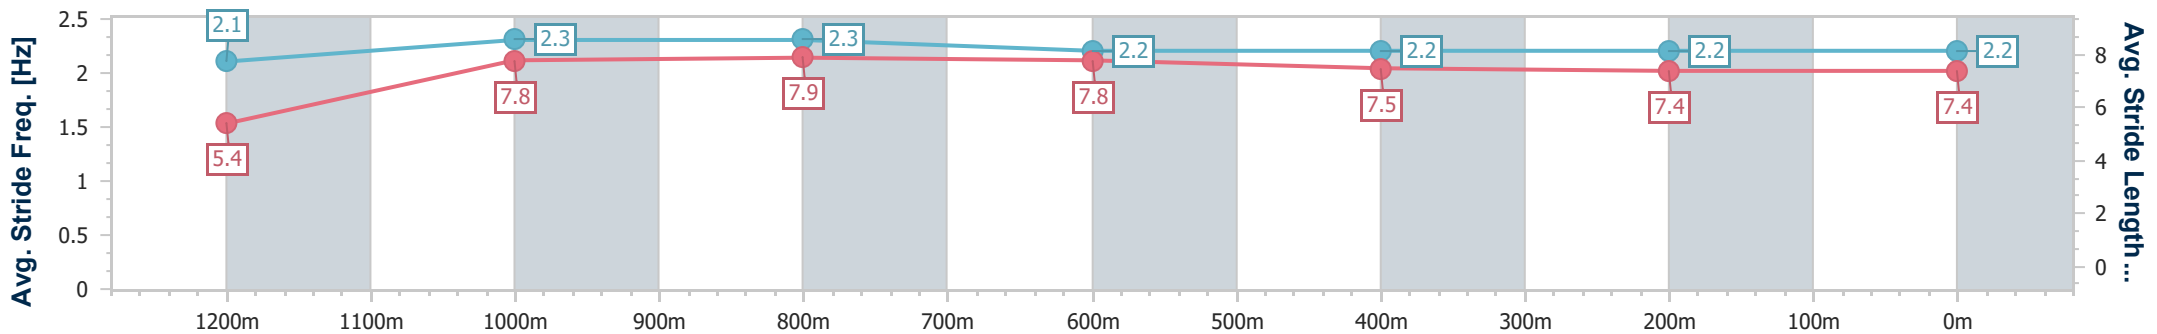

Did Not Finish: He Knows (#6)

[] Ranking at each section and finish
 -:-:- No data available at this section
 NA No data available

SCN Saddle cloth number
 DNF Did not finish
 DNT Did not track

Horse/Jockey Name	Goldeeluck
Final Rank	1
Fastest Section Time (Section)	0:08.78 (Overall)
Top Speed [km/h] (Section)	66.3 (1200m)
Race State	Finished

Toowoomba QLD Professional
 Race 6: PLATINUM GLASS & SECURITY BENCHMARK 70
 Handicap - 1300m
 23 March 2024 - 20:23

Track Rating: Soft 5, Weather: Showers, Rail Position: +2m Entire

Section	Overall	1200m	1000m	800m	600m	400m	200m
Section Times	1:19.80 [1] (0:08.78)	1:11.02 [5] (0:11.05)	0:59.97 [6] (0:11.33)	0:48.64 [4] (0:11.71)	0:36.93 [4] (0:12.36)	0:24.57 [5] (0:12.11)	0:12.46 [1] (0:12.46)
Average Speed [km/h]	41.1	65.0	64.3	62.0	59.1	59.9	57.6
Top Speed [km/h]	64.3	66.3	65.4	63.2	60.7	61.2	59.5
Avg. Dist. to Rail [m]	5.8	2.8	2.8	2.7	2.4	2.4	2.1
Avg. Stride Freq. [Hz]	2.1	2.3	2.3	2.2	2.2	2.2	2.2
Avg. Stride Length [m]	5.4	7.8	7.9	7.8	7.5	7.4	7.4