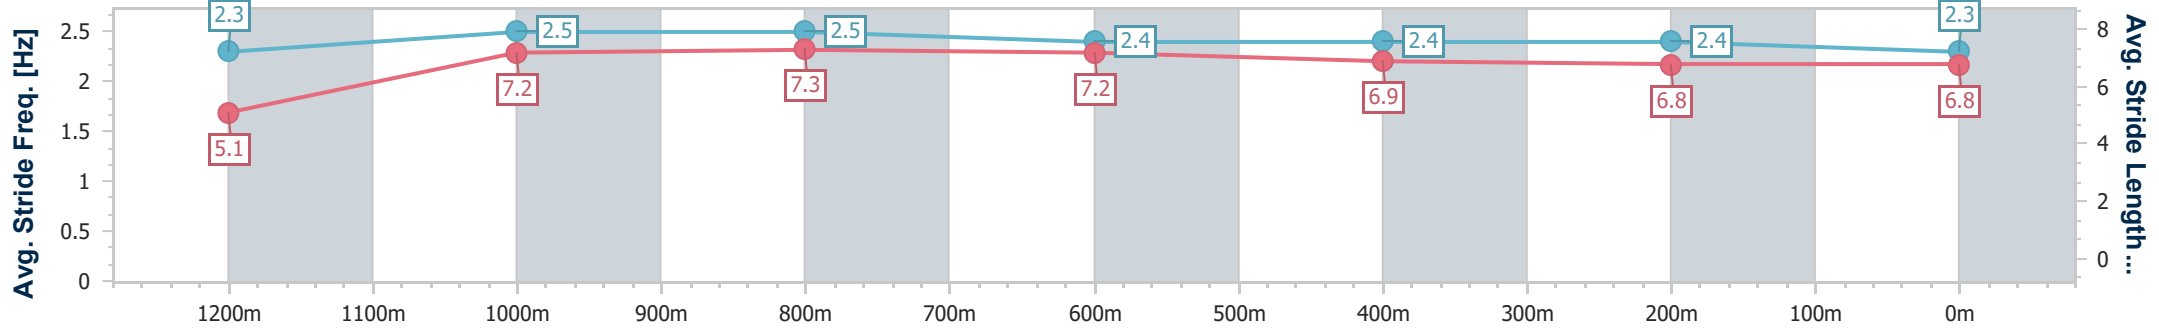

Toowoomba QLD Professional
 Race 6: PLATINUM GLASS & SECURITY BENCHMARK 70
 Handicap - 1300m
 23 March 2024 - 20:23

Track Rating: Soft 5, Weather: Showers, Rail Position: +2m Entire

Section	Overall	1200m	1000m	800m	600m	400m	200m
Section Times	1:20.65 [3] (0:08.79)	1:11.86 [6] (0:10.99)	1:00.87 [4] (0:11.38)	0:49.49 [5] (0:11.74)	0:37.75 [5] (0:12.18)	0:25.57 [3] (0:12.60)	0:12.97 [4]
Average Speed [km/h]	41.0	65.6	64.9	62.1	59.5	57.5	55.6
Top Speed [km/h]	62.6	66.9	66.9	63.4	62.1	58.7	56.0
Avg. Dist. to Rail [m]	12.4	7.5	6.7	3.6	1.8	2.3	2.9
Avg. Stride Freq. [Hz]	2.3	2.5	2.5	2.4	2.4	2.4	2.3
Avg. Stride Length [m]	5.1	7.2	7.3	7.2	6.9	6.8	6.8