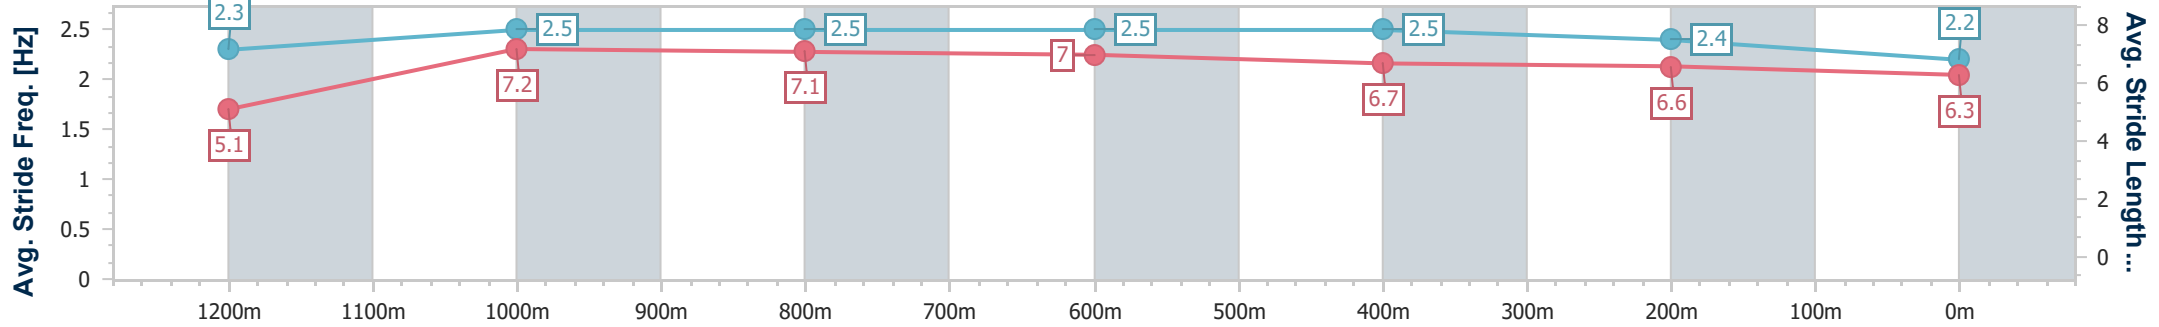

Toowoomba QLD Professional
 Race 6: PLATINUM GLASS & SECURITY BENCHMARK 70
 Handicap - 1300m
 23 March 2024 - 20:23

Track Rating: Soft 5, Weather: Showers, Rail Position: +2m Entire

Section	Overall	1200m	1000m	800m	600m	400m	200m
Section Times	1:22.37 [5] (0:08.77)	1:13.60 [4] (0:11.00)	1:02.60 [3] (0:11.43)	0:51.17 [6] (0:12.01)	0:39.16 [6] (0:12.56)	0:26.60 [6] (0:12.61)	0:13.99 [6] (0:13.99)
Average Speed [km/h]	40.9	65.6	63.3	60.2	58.2	57.0	51.3
Top Speed [km/h]	63.2	66.5	65.2	61.8	60.2	58.6	55.3
Avg. Dist. to Rail [m]	5.7	1.8	1.1	3.1	2.4	0.5	1.2
Avg. Stride Freq. [Hz]	2.1	2.5	2.4	2.3	2.4	2.4	2.2
Avg. Stride Length [m]	5.4	7.4	7.4	7.3	6.9	6.7	6.4

- [] Ranking at each section and finish
- .-.- No data available at this section
- NA No data available

Horse/Jockey Name	Cracker Essgee
Final Rank	6
Fastest Section Time (Section)	0:08.76 (Overall)
Top Speed [km/h] (Section)	67.7 (1000m)
Race State	Finished

Toowoomba QLD Professional
 Race 6: PLATINUM GLASS & SECURITY BENCHMARK 70
 Handicap - 1300m
 23 March 2024 - 20:23

Track Rating: Soft 5, Weather: Showers, Rail Position: +2m Entire

Section	Overall	1200m	1000m	800m	600m	400m	200m
Section Times	1:22.57 [6] (0:08.76)	1:13.81 [3] (0:11.03)	1:02.78 [5] (0:11.21)	0:51.57 [2] (0:11.71)	0:39.86 [2] (0:12.40)	0:27.46 [4] (0:12.88)	0:14.58 [5] (0:14.58)
Average Speed [km/h]	41.2	65.3	64.9	61.9	58.9	56.0	49.3
Top Speed [km/h]	64.4	67.3	67.7	63.0	60.6	57.8	53.7
Avg. Dist. to Rail [m]	9.6	3.9	3.0	2.9	2.6	0.8	0.5
Avg. Stride Freq. [Hz]	2.3	2.5	2.5	2.5	2.5	2.4	2.2
Avg. Stride Length [m]	5.1	7.2	7.1	7.0	6.7	6.6	6.3