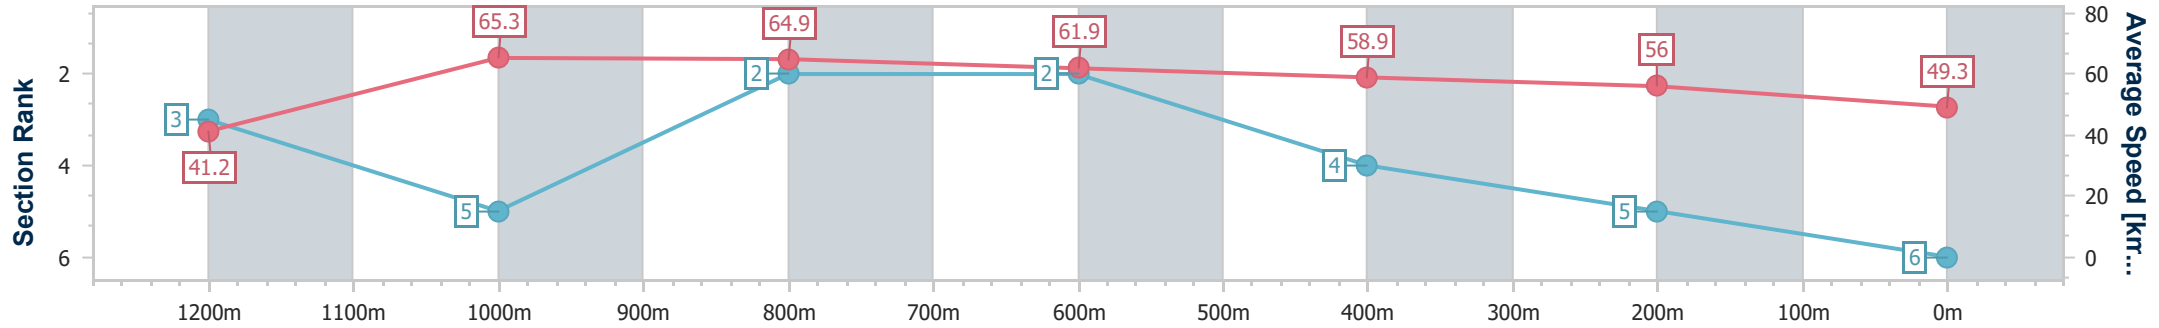

Toowoomba QLD Professional
 Race 6: PLATINUM GLASS & SECURITY BENCHMARK 70
 Handicap - 1300m
 23 March 2024 - 20:23

Track Rating: Soft 5, Weather: Showers, Rail Position: +2m Entire

Section	Overall	1200m	1000m	800m	600m	400m	200m
Section Times	1:22.37 [5] (0:08.77)	1:13.60 [4] (0:11.00)	1:02.60 [3] (0:11.43)	0:51.17 [6] (0:12.01)	0:39.16 [6] (0:12.56)	0:26.60 [6] (0:12.61)	0:13.99 [6] (0:13.99)
Average Speed [km/h]	40.9	65.6	63.3	60.2	58.2	57.0	51.3
Top Speed [km/h]	63.2	66.5	65.2	61.8	60.2	58.6	55.3
Avg. Dist. to Rail [m]	5.7	1.8	1.1	3.1	2.4	0.5	1.2
Avg. Stride Freq. [Hz]	2.1	2.5	2.4	2.3	2.4	2.4	2.2
Avg. Stride Length [m]	5.4	7.4	7.4	7.3	6.9	6.7	6.4

- [] Ranking at each section and finish
- .-.- No data available at this section
- NA No data available

Horse/Jockey Name	Cracker Essgee
Final Rank	6
Fastest Section Time (Section)	0:08.76 (Overall)
Top Speed [km/h] (Section)	67.7 (1000m)
Race State	Finished

Toowoomba QLD Professional
 Race 6: PLATINUM GLASS & SECURITY BENCHMARK 70
 Handicap - 1300m
 23 March 2024 - 20:23

Track Rating: Soft 5, Weather: Showers, Rail Position: +2m Entire

Section	Overall	1200m	1000m	800m	600m	400m	200m
Section Times	1:22.57 [6] (0:08.76)	1:13.81 [3] (0:11.03)	1:02.78 [5] (0:11.21)	0:51.57 [2] (0:11.71)	0:39.86 [2] (0:12.40)	0:27.46 [4] (0:12.88)	0:14.58 [5] (0:14.58)
Average Speed [km/h]	41.2	65.3	64.9	61.9	58.9	56.0	49.3
Top Speed [km/h]	64.4	67.3	67.7	63.0	60.6	57.8	53.7
Avg. Dist. to Rail [m]	9.6	3.9	3.0	2.9	2.6	0.8	0.5
Avg. Stride Freq. [Hz]	2.3	2.5	2.5	2.5	2.5	2.4	2.2
Avg. Stride Length [m]	5.1	7.2	7.1	7.0	6.7	6.6	6.3