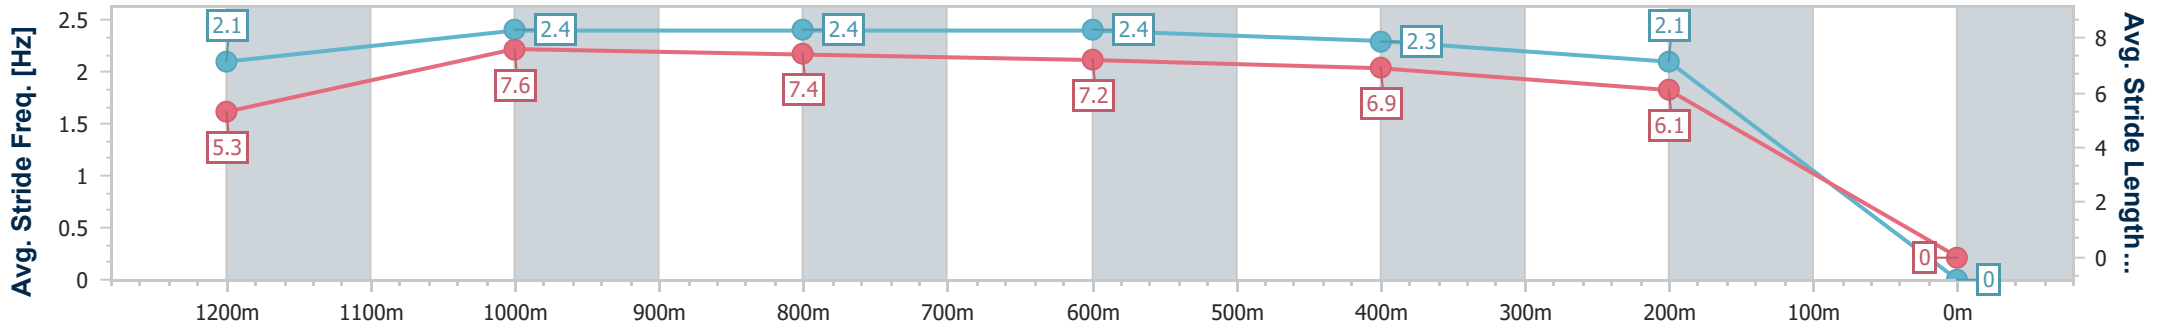

Toowoomba QLD Professional
 Race 6: PLATINUM GLASS & SECURITY BENCHMARK 70
 Handicap - 1300m
 23 March 2024 - 20:23

Track Rating: Soft 5, Weather: Showers, Rail Position: +2m Entire

Section	Overall	1200m	1000m	800m	600m	400m	200m
Section Times	1:22.57 [6] (0:08.76)	1:13.81 [3] (0:11.03)	1:02.78 [5] (0:11.21)	0:51.57 [2] (0:11.71)	0:39.86 [2] (0:12.40)	0:27.46 [4] (0:12.88)	0:14.58 [5] (0:14.58)
Average Speed [km/h]	41.2	65.3	64.9	61.9	58.9	56.0	49.3
Top Speed [km/h]	64.4	67.3	67.7	63.0	60.6	57.8	53.7
Avg. Dist. to Rail [m]	9.6	3.9	3.0	2.9	2.6	0.8	0.5
Avg. Stride Freq. [Hz]	2.3	2.5	2.5	2.5	2.5	2.4	2.2
Avg. Stride Length [m]	5.1	7.2	7.1	7.0	6.7	6.6	6.3

- [] Ranking at each section and finish
- .-.- No data available at this section
- NA No data available

Horse/Jockey Name	He Knows
Final Rank	2147483647
Fastest Section Time (Section)	0:09.04 (Overall)
Top Speed [km/h] (Section)	67.5 (1200m)
Race State	DidNotFinish

Toowoomba QLD Professional
 Race 6: PLATINUM GLASS & SECURITY BENCHMARK 70
 Handicap - 1300m
 23 March 2024 - 20:23

Track Rating: Soft 5, Weather: Showers, Rail Position: +2m Entire

Section	Overall	1200m	1000m	800m	600m	400m	200m						
Section Times	0:00.00 [2147483647 1 (0:09.04)	0:00.00 [7] (0:11.09)	0:00.00 [7] (0:11.40)	0:00.00 [7] (0:11.76)	0:00.00 [7] (0:12.63)	0:00.00 [7] (0:15.91)	-:--:--						
Average Speed [km/h]	39.9	65.3	63.7	61.5	57.1	45.5	0.0						
Top Speed [km/h]	61.1	67.5	67.3	63.6	59.8	54.4	--:--						
Avg. Dist. to Rail [m]	10.0	4.5	2.9	1.7	1.2	2.9	0.0						
Avg. Stride Freq. [Hz]	2.1	2.4	2.4	2.4	2.3	2.1	--:--						
Avg. Stride Length [m]	5.3	7.6	7.4	7.2	6.9	6.1	--:--						