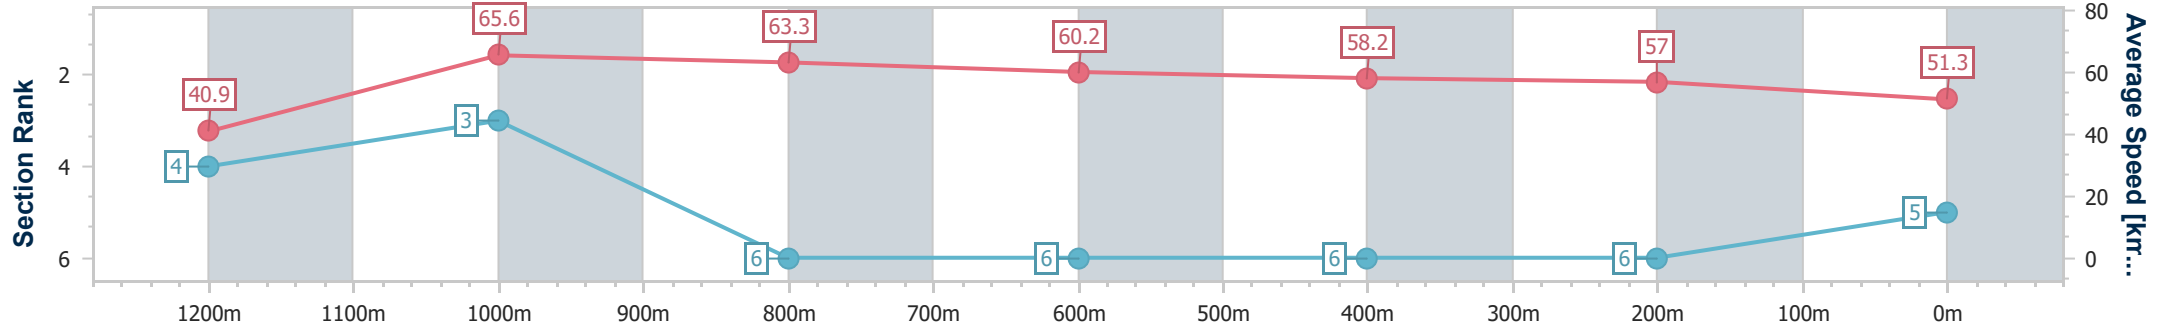

- [] Ranking at each section and finish
- .-.- No data available at this section
- NA No data available

Horse/Jockey Name	Gaius
Final Rank	5
Fastest Section Time (Section)	0:08.77 (Overall)
Top Speed [km/h] (Section)	66.5 (1200m)
Race State	Finished

Toowoomba QLD Professional
 Race 6: PLATINUM GLASS & SECURITY BENCHMARK 70
 Handicap - 1300m
 23 March 2024 - 20:23

Track Rating: Soft 5, Weather: Showers, Rail Position: +2m Entire

Section	Overall	1200m	1000m	800m	600m	400m	200m
Section Times	1:22.37 [5] (0:08.77)	1:13.60 [4] (0:11.00)	1:02.60 [3] (0:11.43)	0:51.17 [6] (0:12.01)	0:39.16 [6] (0:12.56)	0:26.60 [6] (0:12.61)	0:13.99 [6] (0:13.99)
Average Speed [km/h]	40.9	65.6	63.3	60.2	58.2	57.0	51.3
Top Speed [km/h]	63.2	66.5	65.2	61.8	60.2	58.6	55.3
Avg. Dist. to Rail [m]	5.7	1.8	1.1	3.1	2.4	0.5	1.2
Avg. Stride Freq. [Hz]	2.1	2.5	2.4	2.3	2.4	2.4	2.2
Avg. Stride Length [m]	5.4	7.4	7.4	7.3	6.9	6.7	6.4