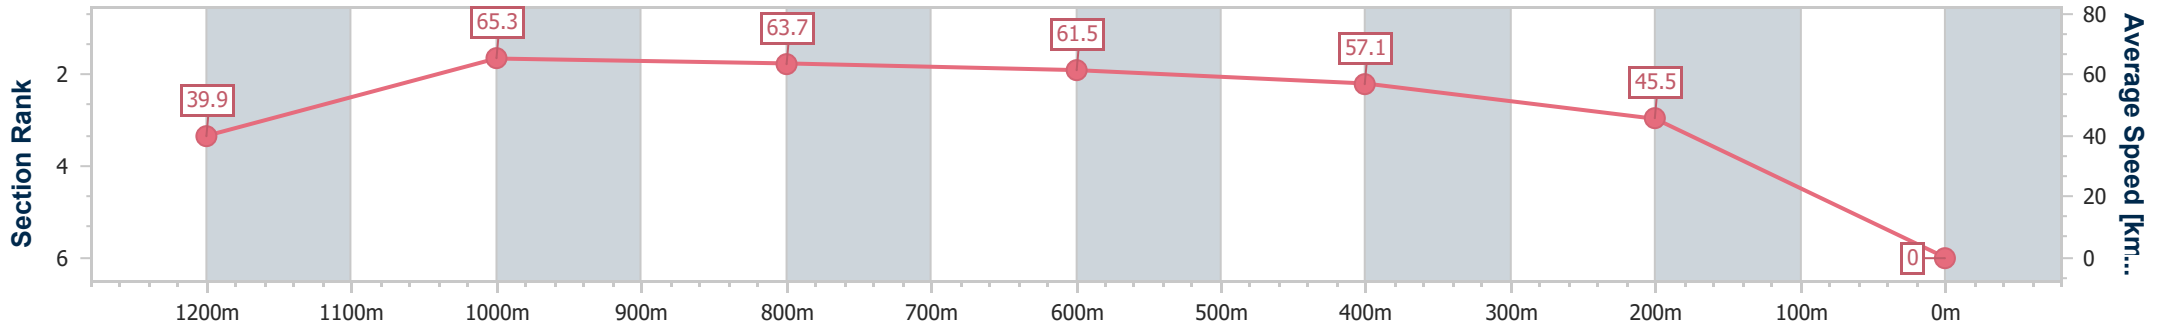

Toowoomba QLD Professional
 Race 6: PLATINUM GLASS & SECURITY BENCHMARK 70
 Handicap - 1300m
 23 March 2024 - 20:23

Track Rating: Soft 5, Weather: Showers, Rail Position: +2m Entire

Section	Overall	1200m	1000m	800m	600m	400m	200m
Section Times	1:22.57 [6] (0:08.76)	1:13.81 [3] (0:11.03)	1:02.78 [5] (0:11.21)	0:51.57 [2] (0:11.71)	0:39.86 [2] (0:12.40)	0:27.46 [4] (0:12.88)	0:14.58 [5] (0:14.58)
Average Speed [km/h]	41.2	65.3	64.9	61.9	58.9	56.0	49.3
Top Speed [km/h]	64.4	67.3	67.7	63.0	60.6	57.8	53.7
Avg. Dist. to Rail [m]	9.6	3.9	3.0	2.9	2.6	0.8	0.5
Avg. Stride Freq. [Hz]	2.3	2.5	2.5	2.5	2.5	2.4	2.2
Avg. Stride Length [m]	5.1	7.2	7.1	7.0	6.7	6.6	6.3

- [] Ranking at each section and finish
- .-.- No data available at this section
- NA No data available

Horse/Jockey Name	He Knows
Final Rank	2147483647
Fastest Section Time (Section)	0:09.04 (Overall)
Top Speed [km/h] (Section)	67.5 (1200m)
Race State	DidNotFinish

Toowoomba QLD Professional
 Race 6: PLATINUM GLASS & SECURITY BENCHMARK 70
 Handicap - 1300m
 23 March 2024 - 20:23

Track Rating: Soft 5, Weather: Showers, Rail Position: +2m Entire

Section	Overall	1200m	1000m	800m	600m	400m	200m						
Section Times	0:00.00 [2147483647 1 (0:09.04)	0:00.00 [7] (0:11.09)	0:00.00 [7] (0:11.40)	0:00.00 [7] (0:11.76)	0:00.00 [7] (0:12.63)	0:00.00 [7] (0:15.91)	-:--:--						
Average Speed [km/h]	39.9	65.3	63.7	61.5	57.1	45.5	0.0						
Top Speed [km/h]	61.1	67.5	67.3	63.6	59.8	54.4	--:--						
Avg. Dist. to Rail [m]	10.0	4.5	2.9	1.7	1.2	2.9	0.0						
Avg. Stride Freq. [Hz]	2.1	2.4	2.4	2.4	2.3	2.1	--:--						
Avg. Stride Length [m]	5.3	7.6	7.4	7.2	6.9	6.1	--:--						