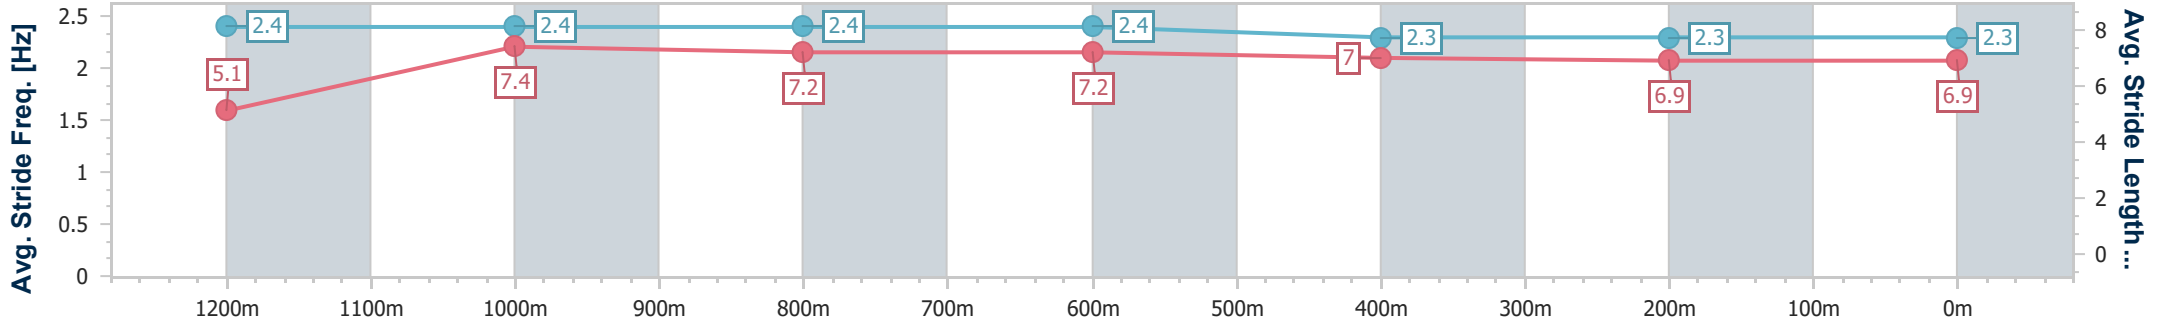

Toowoomba QLD Professional
 Race 6: PLATINUM GLASS & SECURITY BENCHMARK 70
 Handicap - 1300m
 23 March 2024 - 20:23

Track Rating: Soft 5, Weather: Showers, Rail Position: +2m Entire

Section	Overall	1200m	1000m	800m	600m	400m	200m
Section Times	1:20.23 [2] (0:08.34)	1:11.89 [1] (0:11.17)	1:00.72 [2] (0:11.51)	0:49.21 [3] (0:11.72)	0:37.49 [3] (0:12.33)	0:25.16 [2] (0:12.48)	0:12.68 [3] (0:12.68)
Average Speed [km/h]	43.2	64.6	63.1	61.9	58.4	58.0	56.6
Top Speed [km/h]	62.3	66.5	64.3	62.9	61.5	58.5	57.9
Avg. Dist. to Rail [m]	5.1	4.0	3.6	1.7	0.9	1.2	2.5
Avg. Stride Freq. [Hz]	2.4	2.4	2.4	2.4	2.3	2.3	2.3
Avg. Stride Length [m]	5.1	7.4	7.2	7.2	7.0	6.9	6.9