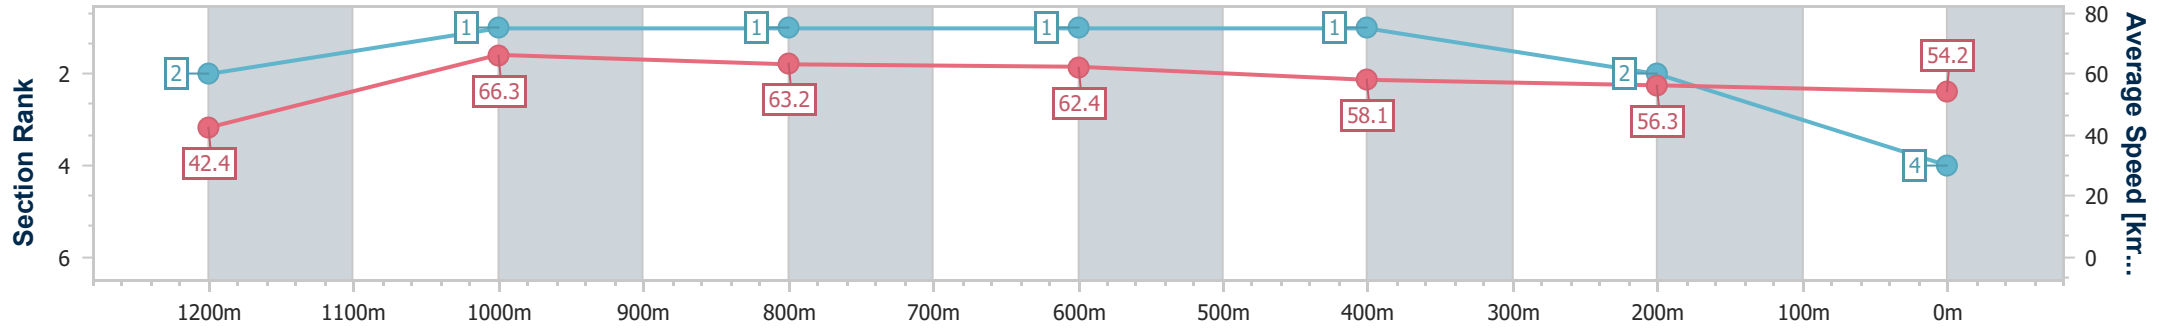

- [] Ranking at each section and finish
- .-.- No data available at this section
- NA No data available

Horse/Jockey Name	Our Free Spirit
Final Rank	4
Fastest Section Time (Section)	0:08.52 (Overall)
Top Speed [km/h] (Section)	67.9 (1200m)
Race State	Finished

Toowoomba QLD Professional
 Race 6: PLATINUM GLASS & SECURITY BENCHMARK 70
 Handicap - 1300m
 23 March 2024 - 20:23

Track Rating: Soft 5, Weather: Showers, Rail Position: +2m Entire

Section	Overall	1200m	1000m	800m	600m	400m	200m
Section Times	1:20.71 [4] (0:08.52)	1:12.19 [2] (0:10.85)	1:01.34 [1] (0:11.45)	0:49.89 [1] (0:11.43)	0:38.46 [1] (0:12.41)	0:26.05 [1] (0:12.80)	0:13.25 [2] (0:13.25)
Average Speed [km/h]	42.4	66.3	63.2	62.4	58.1	56.3	54.2
Top Speed [km/h]	65.4	67.9	65.8	63.1	61.0	57.2	55.6
Avg. Dist. to Rail [m]	7.3	2.3	1.4	2.3	0.6	0.4	0.2
Avg. Stride Freq. [Hz]	2.3	2.4	2.4	2.3	2.3	2.3	2.2
Avg. Stride Length [m]	5.1	7.7	7.4	7.3	7.0	6.8	6.8