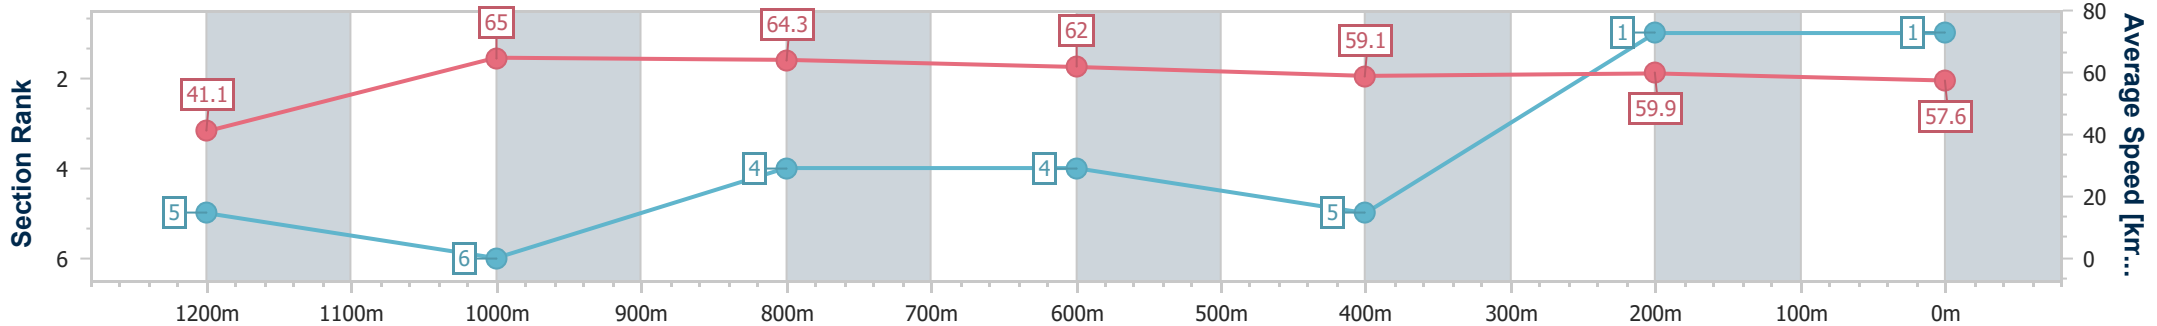

Horse/Jockey Name	Goldeeluck
Final Rank	1
Fastest Section Time (Section)	0:08.78 (Overall)
Top Speed [km/h] (Section)	66.3 (1200m)
Race State	Finished

Toowoomba QLD Professional
Race 6: PLATINUM GLASS & SECURITY BENCHMARK 70
Handicap - 1300m
23 March 2024 - 20:23

Track Rating: Soft 5, Weather: Showers, Rail Position: +2m Entire

Section	Overall	1200m	1000m	800m	600m	400m	200m
Section Times	1:19.80 [1] (0:08.78)	1:11.02 [5] (0:11.05)	0:59.97 [6] (0:11.33)	0:48.64 [4] (0:11.71)	0:36.93 [4] (0:12.36)	0:24.57 [5] (0:12.11)	0:12.46 [1] (0:12.46)
Average Speed [km/h]	41.1	65.0	64.3	62.0	59.1	59.9	57.6
Top Speed [km/h]	64.3	66.3	65.4	63.2	60.7	61.2	59.5
Avg. Dist. to Rail [m]	5.8	2.8	2.8	2.7	2.4	2.4	2.1
Avg. Stride Freq. [Hz]	2.1	2.3	2.3	2.2	2.2	2.2	2.2
Avg. Stride Length [m]	5.4	7.8	7.9	7.8	7.5	7.4	7.4

- [ ] Ranking at each section and finish
- -.-.- No data available at this section
- NA No data available