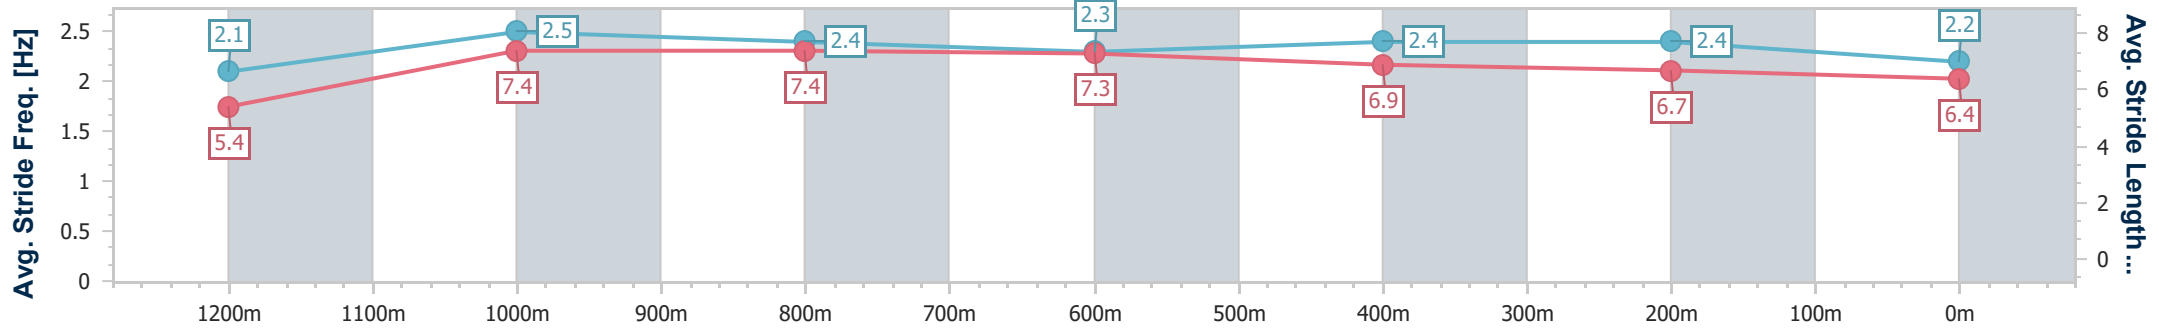

Toowoomba QLD Professional
 Race 6: PLATINUM GLASS & SECURITY BENCHMARK 70
 Handicap - 1300m
 23 March 2024 - 20:23

Track Rating: Soft 5, Weather: Showers, Rail Position: +2m Entire

Section	Overall	1200m	1000m	800m	600m	400m	200m
Section Times	1:20.71 [4] (0:08.52)	1:12.19 [2] (0:10.85)	1:01.34 [1] (0:11.45)	0:49.89 [1] (0:11.43)	0:38.46 [1] (0:12.41)	0:26.05 [1] (0:12.80)	0:13.25 [2] (0:13.25)
Average Speed [km/h]	42.4	66.3	63.2	62.4	58.1	56.3	54.2
Top Speed [km/h]	65.4	67.9	65.8	63.1	61.0	57.2	55.6
Avg. Dist. to Rail [m]	7.3	2.3	1.4	2.3	0.6	0.4	0.2
Avg. Stride Freq. [Hz]	2.3	2.4	2.4	2.3	2.3	2.3	2.2
Avg. Stride Length [m]	5.1	7.7	7.4	7.3	7.0	6.8	6.8

- [] Ranking at each section and finish
- .-.- No data available at this section
- NA No data available

Horse/Jockey Name	Gaius
Final Rank	5
Fastest Section Time (Section)	0:08.77 (Overall)
Top Speed [km/h] (Section)	66.5 (1200m)
Race State	Finished

Toowoomba QLD Professional
 Race 6: PLATINUM GLASS & SECURITY BENCHMARK 70
 Handicap - 1300m
 23 March 2024 - 20:23

Track Rating: Soft 5, Weather: Showers, Rail Position: +2m Entire

Section	Overall	1200m	1000m	800m	600m	400m	200m
Section Times	1:22.37 [5] (0:08.77)	1:13.60 [4] (0:11.00)	1:02.60 [3] (0:11.43)	0:51.17 [6] (0:12.01)	0:39.16 [6] (0:12.56)	0:26.60 [6] (0:12.61)	0:13.99 [6] (0:13.99)
Average Speed [km/h]	40.9	65.6	63.3	60.2	58.2	57.0	51.3
Top Speed [km/h]	63.2	66.5	65.2	61.8	60.2	58.6	55.3
Avg. Dist. to Rail [m]	5.7	1.8	1.1	3.1	2.4	0.5	1.2
Avg. Stride Freq. [Hz]	2.1	2.5	2.4	2.3	2.4	2.4	2.2
Avg. Stride Length [m]	5.4	7.4	7.4	7.3	6.9	6.7	6.4