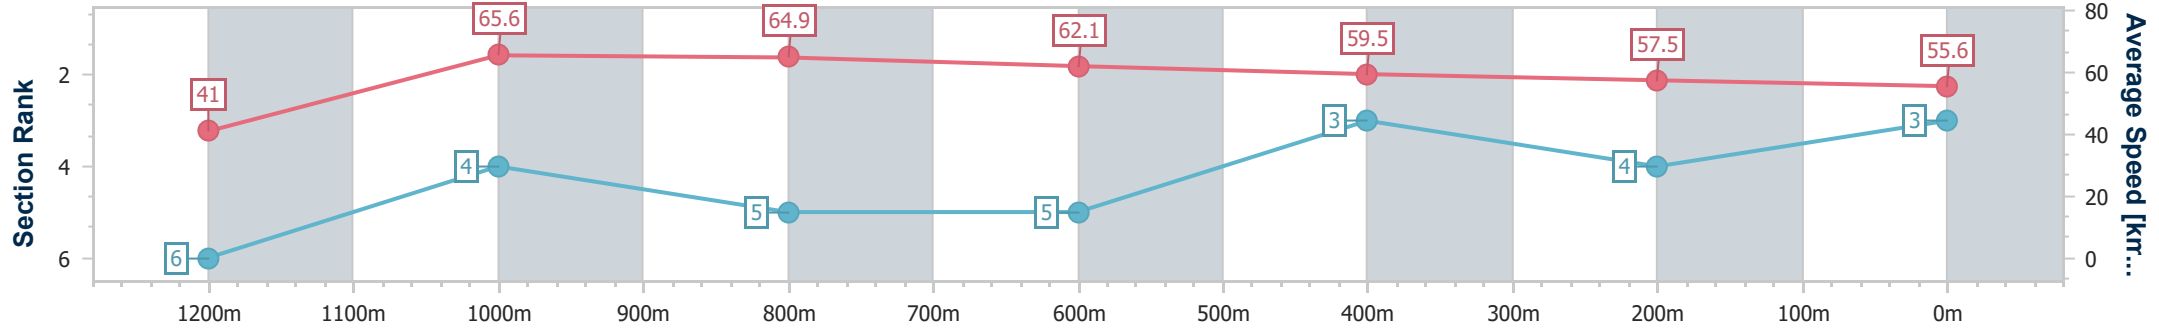

Toowoomba QLD Professional
 Race 6: PLATINUM GLASS & SECURITY BENCHMARK 70
 Handicap - 1300m
 23 March 2024 - 20:23

Track Rating: Soft 5, Weather: Showers, Rail Position: +2m Entire

Section	Overall	1200m	1000m	800m	600m	400m	200m
Section Times	1:20.65 [3] (0:08.79)	1:11.86 [6] (0:10.99)	1:00.87 [4] (0:11.38)	0:49.49 [5] (0:11.74)	0:37.75 [5] (0:12.18)	0:25.57 [3] (0:12.60)	0:12.97 [4]
Average Speed [km/h]	41.0	65.6	64.9	62.1	59.5	57.5	55.6
Top Speed [km/h]	62.6	66.9	66.9	63.4	62.1	58.7	56.0
Avg. Dist. to Rail [m]	12.4	7.5	6.7	3.6	1.8	2.3	2.9
Avg. Stride Freq. [Hz]	2.3	2.5	2.5	2.4	2.4	2.4	2.3
Avg. Stride Length [m]	5.1	7.2	7.3	7.2	6.9	6.8	6.8