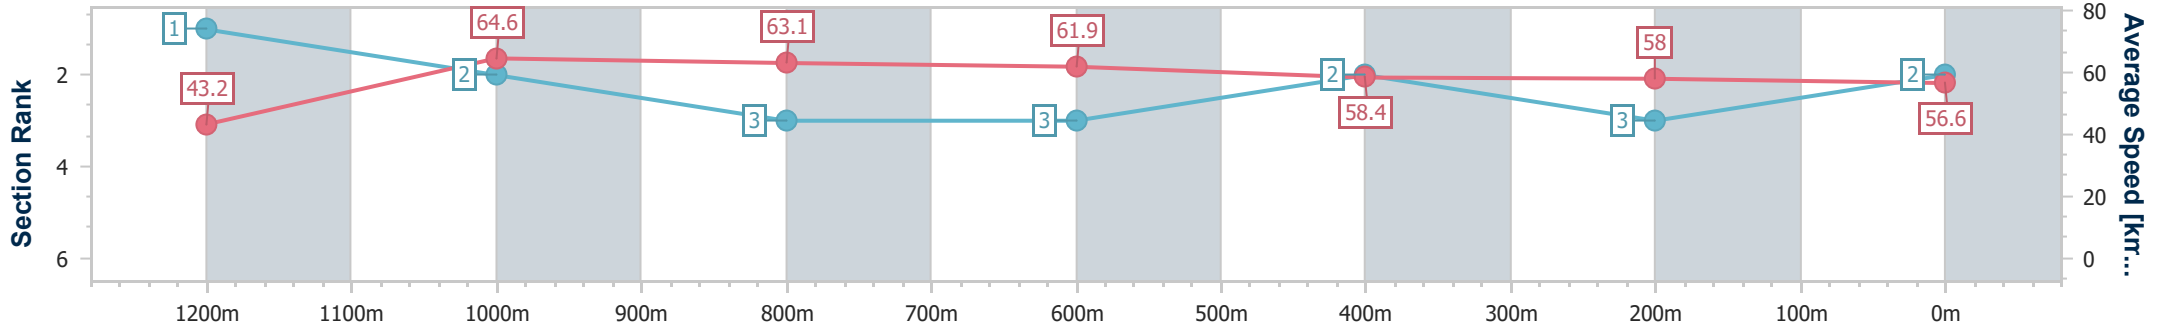

Toowoomba QLD Professional
 Race 6: PLATINUM GLASS & SECURITY BENCHMARK 70
 Handicap - 1300m
 23 March 2024 - 20:23

Track Rating: Soft 5, Weather: Showers, Rail Position: +2m Entire

Section	Overall	1200m	1000m	800m	600m	400m	200m
Section Times	1:20.23 [2] (0:08.34)	1:11.89 [1] (0:11.17)	1:00.72 [2] (0:11.51)	0:49.21 [3] (0:11.72)	0:37.49 [3] (0:12.33)	0:25.16 [2] (0:12.48)	0:12.68 [3] (0:12.68)
Average Speed [km/h]	43.2	64.6	63.1	61.9	58.4	58.0	56.6
Top Speed [km/h]	62.3	66.5	64.3	62.9	61.5	58.5	57.9
Avg. Dist. to Rail [m]	5.1	4.0	3.6	1.7	0.9	1.2	2.5
Avg. Stride Freq. [Hz]	2.4	2.4	2.4	2.4	2.3	2.3	2.3
Avg. Stride Length [m]	5.1	7.4	7.2	7.2	7.0	6.9	6.9