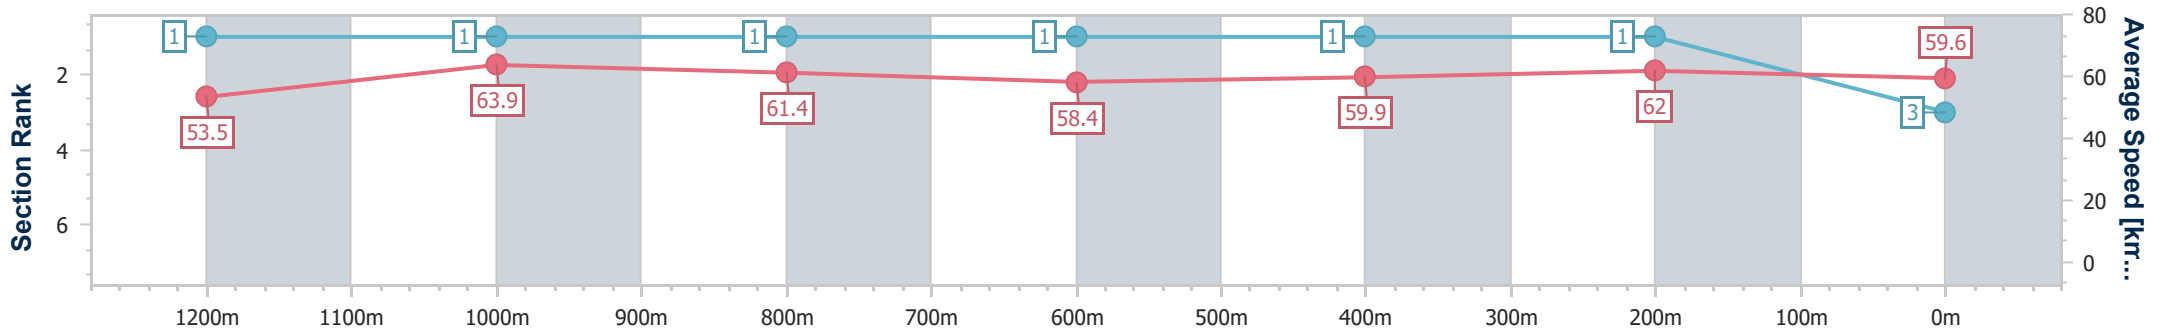

Horse/Jockey Name	He's Essential
Final Rank	3
Fastest Section Time (Section)	0:11.32 (1200m)
Top Speed [km/h] (Section)	66.3 (Overall)
Race State	Finished

Sunshine Coast Poly Track QLD Professional
Race 2: Double R Thoroughbreds BM65 Handicap - 1400m
24 March 2024 - 13:20
Track Rating: Synthetic, Weather: Overcast, Rail Position: True

Section	Overall	1200m	1000m	800m	600m	400m	200m
Section Times	1:24.39 [3] (0:13.49)	1:10.90 [1] (0:11.32)	0:59.58 [1] (0:11.75)	0:47.83 [1] (0:12.28)	0:35.55 [1] (0:11.90)	0:23.65 [1] (0:11.64)	0:12.01 [1] (0:12.01)
Average Speed [km/h]	53.5	63.9	61.4	58.4	59.9	62.0	59.6
Top Speed [km/h]	66.3	65.3	62.6	59.1	61.7	63.4	61.6
Avg. Dist. to Rail [m]	5.1	1.2	1.0	0.8	1.2	0.6	1.8
Avg. Stride Freq. [Hz]	2.3	2.4	2.4	2.3	2.4	2.4	2.4
Avg. Stride Length [m]	6.4	7.3	7.2	7.1	7.0	7.1	6.9

- [ ] Ranking at each section and finish
- -.-.- No data available at this section
- NA No data available