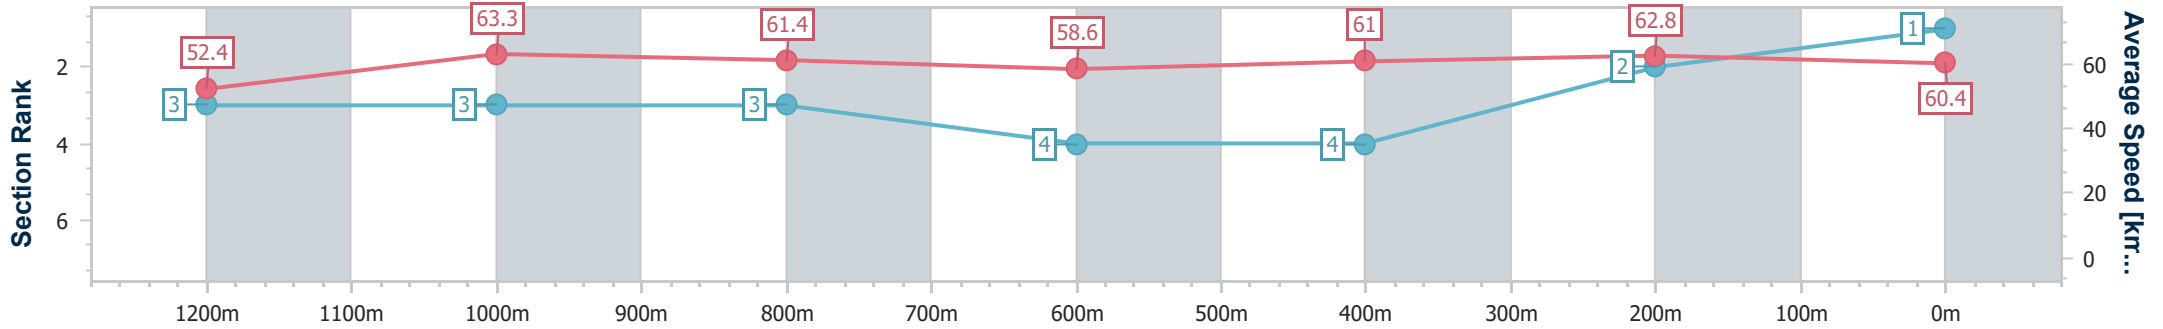

Section	Overall	1200m	1000m	800m	600m	400m	200m
Section Times	1:24.26 [1] (0:13.77)	1:10.49 [3] (0:11.37)	0:59.12 [3] (0:11.74)	0:47.38 [3] (0:12.25)	0:35.13 [4] (0:11.84)	0:23.29 [4] (0:11.46)	0:11.83 [2] (0:11.83)
Average Speed [km/h]	52.4	63.3	61.4	58.6	61.0	62.8	60.4
Top Speed [km/h]	63.7	64.5	62.9	59.9	62.4	63.7	62.7
Avg. Dist. to Rail [m]	2.8	0.7	0.8	0.5	0.5	0.5	0.7
Avg. Stride Freq. [Hz]	2.4	2.5	2.4	2.3	2.3	2.4	2.4
Avg. Stride Length [m]	6.2	7.1	7.1	7.0	7.3	7.2	7.0