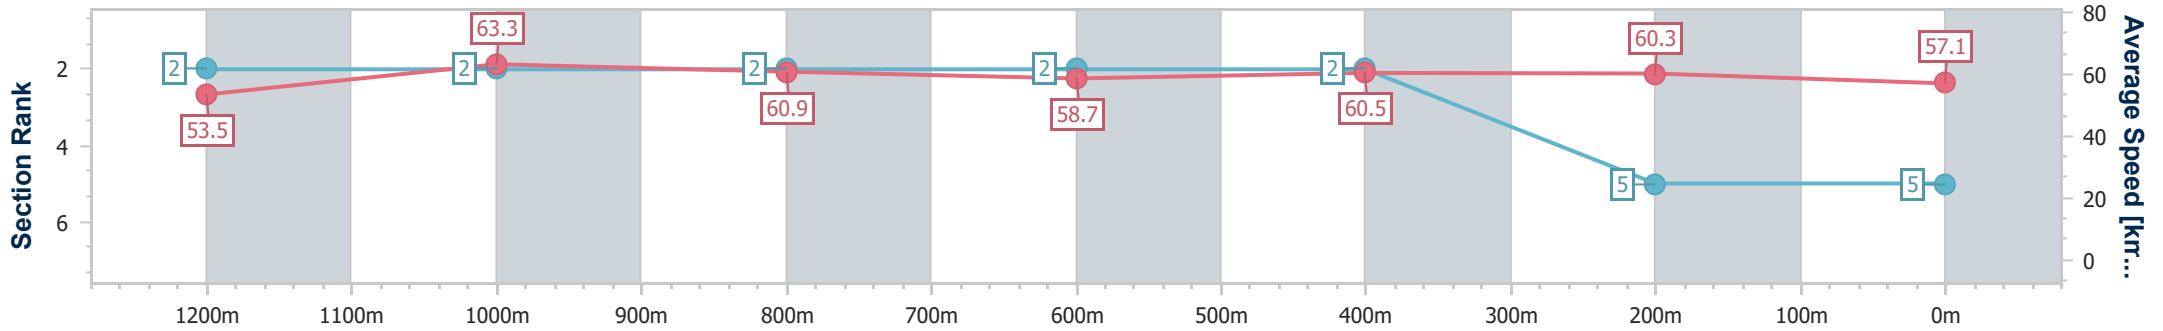

- [ ] Ranking at each section and finish
- .-.- No data available at this section
- NA No data available

Horse/Jockey Name	Hit 'Em Up
Final Rank	5
Fastest Section Time (Section)	0:11.46 (1200m)
Top Speed [km/h] (Section)	66.9 (Overall)
Race State	Finished

Sunshine Coast Poly Track QLD Professional  
 Race 2: Double R Thoroughbreds BM65 Handicap - 1400m  
 24 March 2024 - 13:20  
 Track Rating: Synthetic, Weather: Overcast, Rail Position: True

Section	Overall	1200m	1000m	800m	600m	400m	200m
Section Times	1:25.33 [5] (0:13.52)	1:11.81 [2] (0:11.46)	1:00.35 [2] (0:11.83)	0:48.52 [2] (0:12.22)	0:36.30 [2] (0:11.78)	0:24.52 [2] (0:11.95)	0:12.57 [5] (0:12.57)
Average Speed [km/h]	53.5	63.3	60.9	58.7	60.5	60.3	57.1
Top Speed [km/h]	66.9	64.4	62.5	60.0	61.9	61.8	58.9
Avg. Dist. to Rail [m]	6.2	2.1	1.6	0.7	1.4	0.4	2.5
Avg. Stride Freq. [Hz]	2.4	2.4	2.4	2.3	2.5	2.4	2.3
Avg. Stride Length [m]	6.2	7.2	7.2	7.0	6.8	6.9	6.7