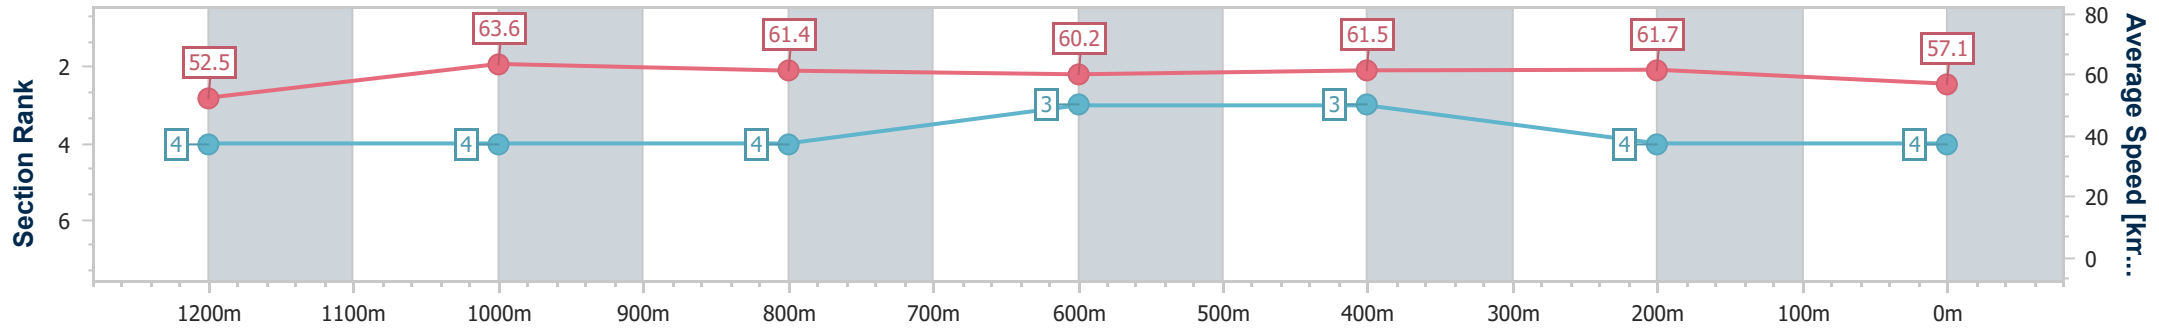

Sunshine Coast Poly Track QLD Professional

Race 2: Double R Thoroughbreds BM65 Handicap - 1400m

24 March 2024 - 13:20

Track Rating: Synthetic, Weather: Overcast, Rail Position: True

Section	Overall	1200m	1000m	800m	600m	400m	200m
Section Times	1:25.11 [4] (0:13.79)	1:11.32 [4] (0:11.44)	0:59.88 [4] (0:11.72)	0:48.16 [4] (0:12.10)	0:36.06 [3] (0:11.83)	0:24.23 [3] (0:11.66)	0:12.57 [4] (0:12.57)
Average Speed [km/h]	52.5	63.6	61.4	60.2	61.5	61.7	57.1
Top Speed [km/h]	67.4	64.8	62.8	61.1	62.0	62.3	60.7
Avg. Dist. to Rail [m]	4.4	3.3	3.2	1.9	1.5	2.8	4.8
Avg. Stride Freq. [Hz]	2.2	2.2	2.2	2.2	2.3	2.3	2.2
Avg. Stride Length [m]	6.7	7.9	7.7	7.7	7.5	7.5	7.3

- [ ] Ranking at each section and finish
- .-.- No data available at this section
- NA No data available

Horse/Jockey Name	Hit 'Em Up
Final Rank	5
Fastest Section Time (Section)	0:11.46 (1200m)
Top Speed [km/h] (Section)	66.9 (Overall)
Race State	Finished