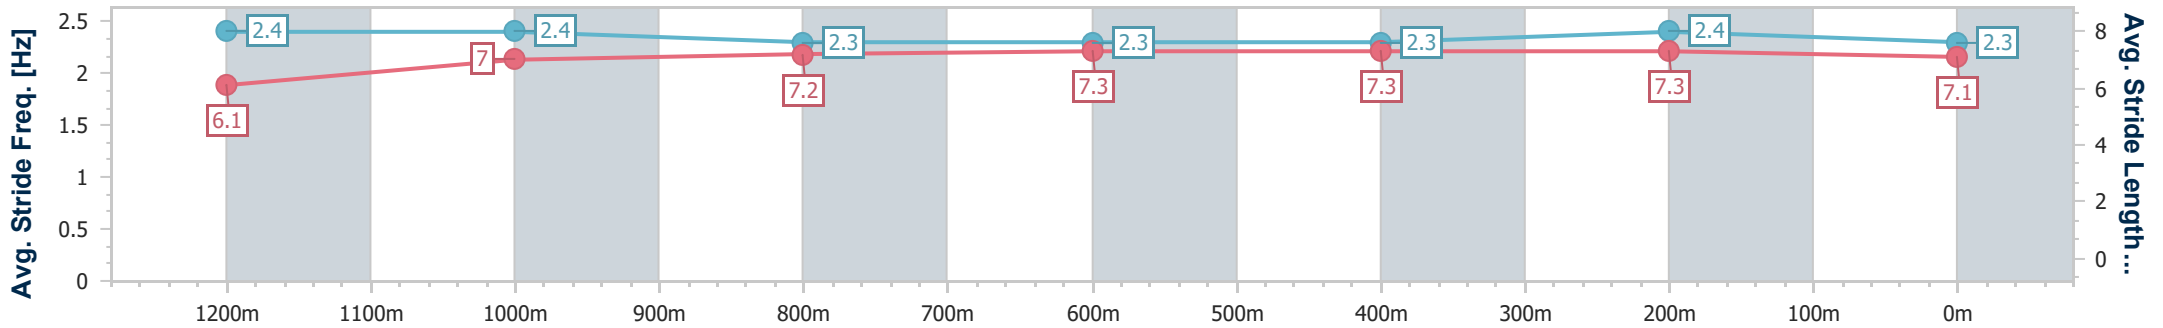

Horse/Jockey Name	Change The Deel
Final Rank	2
Fastest Section Time (Section)	0:11.31 (400m)
Top Speed [km/h] (Section)	65.0 (Overall)
Race State	Finished

Sunshine Coast Poly Track QLD Professional
Race 2: Double R Thoroughbreds BM65 Handicap - 1400m
24 March 2024 - 13:20
Track Rating: Synthetic, Weather: Overcast, Rail Position: True

Section	Overall	1200m	1000m	800m	600m	400m	200m
Section Times	1:24.30 [2] (0:13.91)	1:10.39 [5] (0:11.44)	0:58.95 [5] (0:11.77)	0:47.18 [5] (0:12.13)	0:35.05 [5] (0:11.90)	0:23.15 [5] (0:11.31)	0:11.84 [3] (0:11.84)
Average Speed [km/h]	51.8	63.3	61.2	60.0	61.6	63.6	60.6
Top Speed [km/h]	65.0	64.1	62.8	61.5	63.0	64.6	62.6
Avg. Dist. to Rail [m]	2.7	1.8	1.8	2.1	2.1	4.0	4.2
Avg. Stride Freq. [Hz]	2.4	2.4	2.3	2.3	2.3	2.4	2.3
Avg. Stride Length [m]	6.1	7.0	7.2	7.3	7.3	7.3	7.1

- [ ] Ranking at each section and finish
- -.-.- No data available at this section
- NA No data available