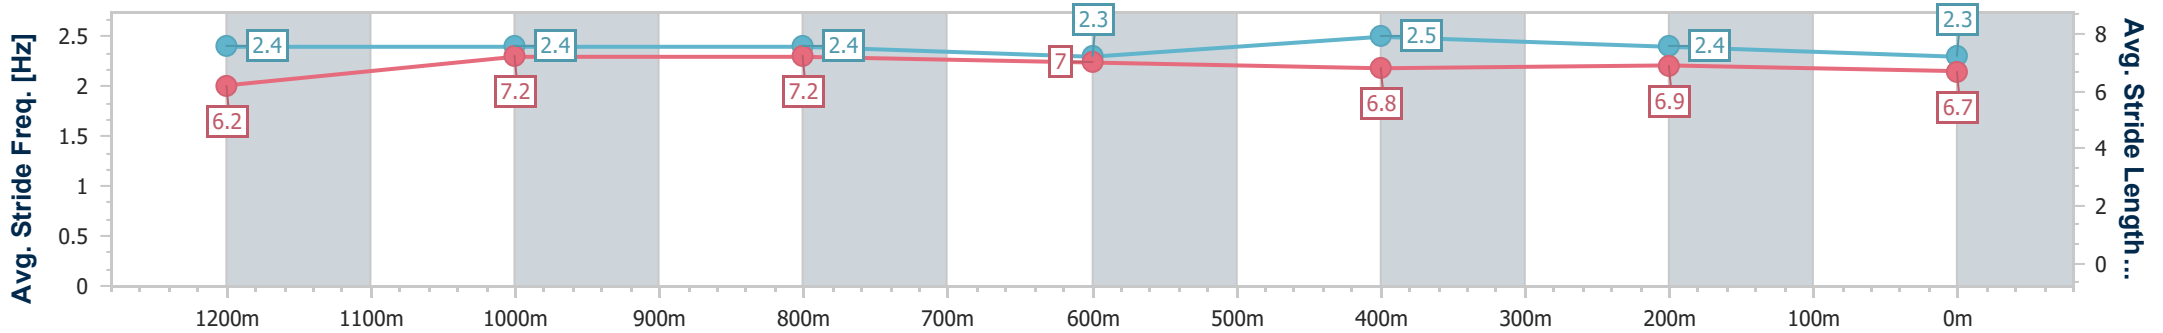

- [ ] Ranking at each section and finish
- .-.- No data available at this section
- NA No data available

Horse/Jockey Name	Hit 'Em Up
Final Rank	5
Fastest Section Time (Section)	0:11.46 (1200m)
Top Speed [km/h] (Section)	66.9 (Overall)
Race State	Finished

Sunshine Coast Poly Track QLD Professional  
 Race 2: Double R Thoroughbreds BM65 Handicap - 1400m  
 24 March 2024 - 13:20  
 Track Rating: Synthetic, Weather: Overcast, Rail Position: True

Section	Overall	1200m	1000m	800m	600m	400m	200m
Section Times	1:25.33 [5] (0:13.52)	1:11.81 [2] (0:11.46)	1:00.35 [2] (0:11.83)	0:48.52 [2] (0:12.22)	0:36.30 [2] (0:11.78)	0:24.52 [2] (0:11.95)	0:12.57 [5] (0:12.57)
Average Speed [km/h]	53.5	63.3	60.9	58.7	60.5	60.3	57.1
Top Speed [km/h]	66.9	64.4	62.5	60.0	61.9	61.8	58.9
Avg. Dist. to Rail [m]	6.2	2.1	1.6	0.7	1.4	0.4	2.5
Avg. Stride Freq. [Hz]	2.4	2.4	2.4	2.3	2.5	2.4	2.3
Avg. Stride Length [m]	6.2	7.2	7.2	7.0	6.8	6.9	6.7

- [ ] Ranking at each section and finish
- .-.- No data available at this section
- NA No data available