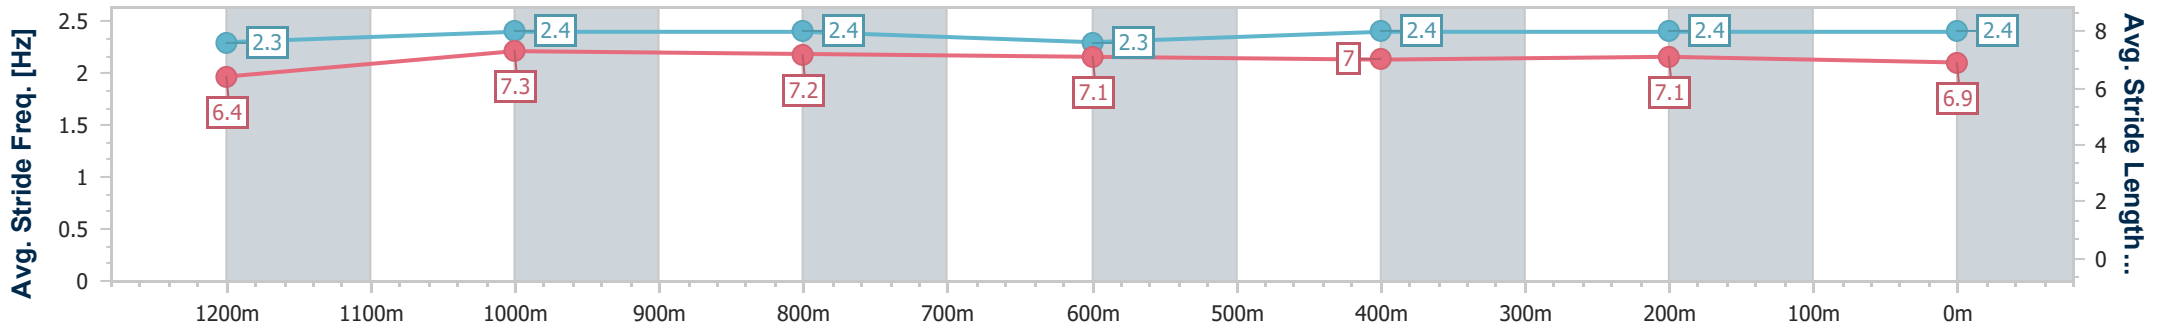

Horse/Jockey Name	He's Essential
Final Rank	3
Fastest Section Time (Section)	0:11.32 (1200m)
Top Speed [km/h] (Section)	66.3 (Overall)
Race State	Finished

Sunshine Coast Poly Track QLD Professional
Race 2: Double R Thoroughbreds BM65 Handicap - 1400m
24 March 2024 - 13:20
Track Rating: Synthetic, Weather: Overcast, Rail Position: True

Section	Overall	1200m	1000m	800m	600m	400m	200m
Section Times	1:24.39 [3] (0:13.49)	1:10.90 [1] (0:11.32)	0:59.58 [1] (0:11.75)	0:47.83 [1] (0:12.28)	0:35.55 [1] (0:11.90)	0:23.65 [1] (0:11.64)	0:12.01 [1] (0:12.01)
Average Speed [km/h]	53.5	63.9	61.4	58.4	59.9	62.0	59.6
Top Speed [km/h]	66.3	65.3	62.6	59.1	61.7	63.4	61.6
Avg. Dist. to Rail [m]	5.1	1.2	1.0	0.8	1.2	0.6	1.8
Avg. Stride Freq. [Hz]	2.3	2.4	2.4	2.3	2.4	2.4	2.4
Avg. Stride Length [m]	6.4	7.3	7.2	7.1	7.0	7.1	6.9

- [ ] Ranking at each section and finish
- -.-.- No data available at this section
- NA No data available