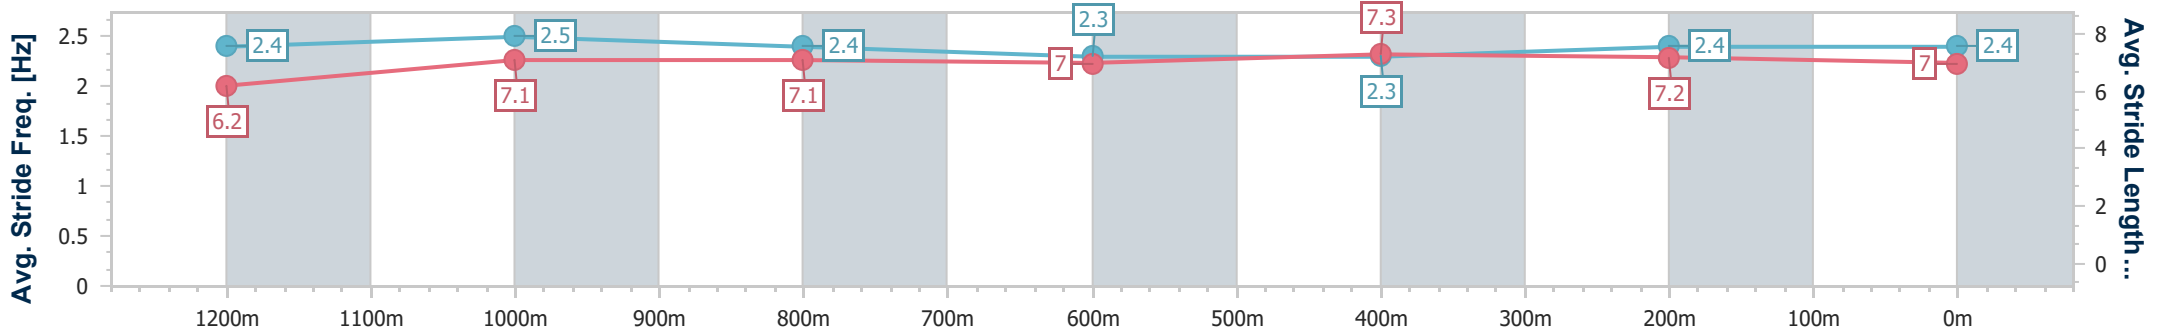

Section	Overall	1200m	1000m	800m	600m	400m	200m
Section Times	1:24.26 [1] (0:13.77)	1:10.49 [3] (0:11.37)	0:59.12 [3] (0:11.74)	0:47.38 [3] (0:12.25)	0:35.13 [4] (0:11.84)	0:23.29 [4] (0:11.46)	0:11.83 [2] (0:11.83)
Average Speed [km/h]	52.4	63.3	61.4	58.6	61.0	62.8	60.4
Top Speed [km/h]	63.7	64.5	62.9	59.9	62.4	63.7	62.7
Avg. Dist. to Rail [m]	2.8	0.7	0.8	0.5	0.5	0.5	0.7
Avg. Stride Freq. [Hz]	2.4	2.5	2.4	2.3	2.3	2.4	2.4
Avg. Stride Length [m]	6.2	7.1	7.1	7.0	7.3	7.2	7.0