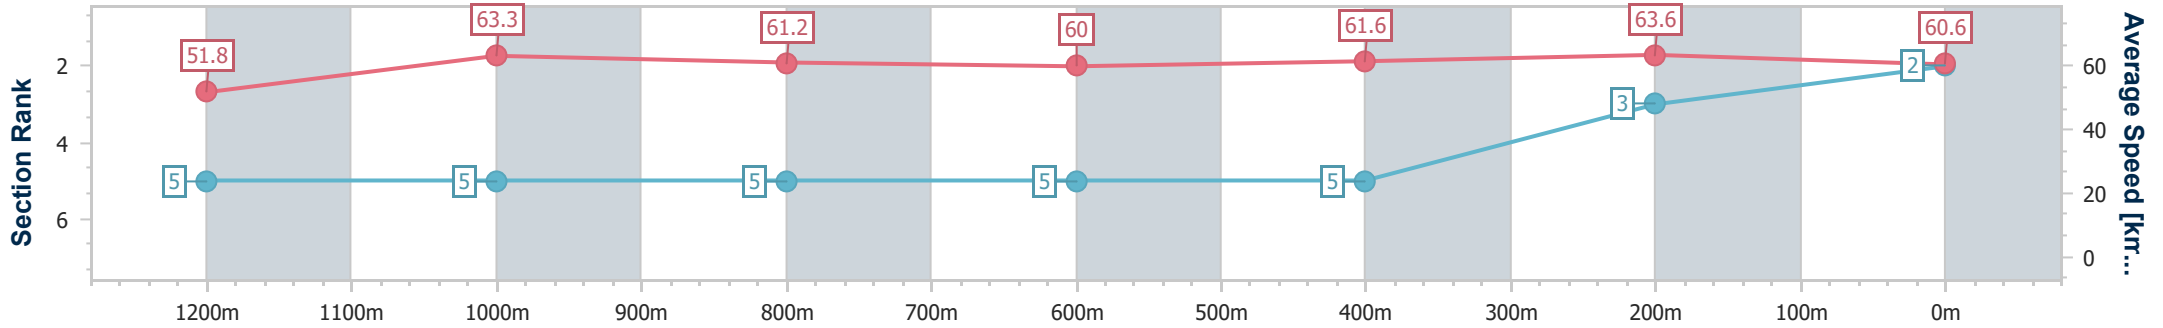

Horse/Jockey Name	Change The Deel
Final Rank	2
Fastest Section Time (Section)	0:11.31 (400m)
Top Speed [km/h] (Section)	65.0 (Overall)
Race State	Finished

Sunshine Coast Poly Track QLD Professional
Race 2: Double R Thoroughbreds BM65 Handicap - 1400m
24 March 2024 - 13:20
Track Rating: Synthetic, Weather: Overcast, Rail Position: True

Section	Overall	1200m	1000m	800m	600m	400m	200m
Section Times	1:24.30 [2] (0:13.91)	1:10.39 [5] (0:11.44)	0:58.95 [5] (0:11.77)	0:47.18 [5] (0:12.13)	0:35.05 [5] (0:11.90)	0:23.15 [5] (0:11.31)	0:11.84 [3] (0:11.84)
Average Speed [km/h]	51.8	63.3	61.2	60.0	61.6	63.6	60.6
Top Speed [km/h]	65.0	64.1	62.8	61.5	63.0	64.6	62.6
Avg. Dist. to Rail [m]	2.7	1.8	1.8	2.1	2.1	4.0	4.2
Avg. Stride Freq. [Hz]	2.4	2.4	2.3	2.3	2.3	2.4	2.3
Avg. Stride Length [m]	6.1	7.0	7.2	7.3	7.3	7.3	7.1

- [ ] Ranking at each section and finish
- -.-.- No data available at this section
- NA No data available