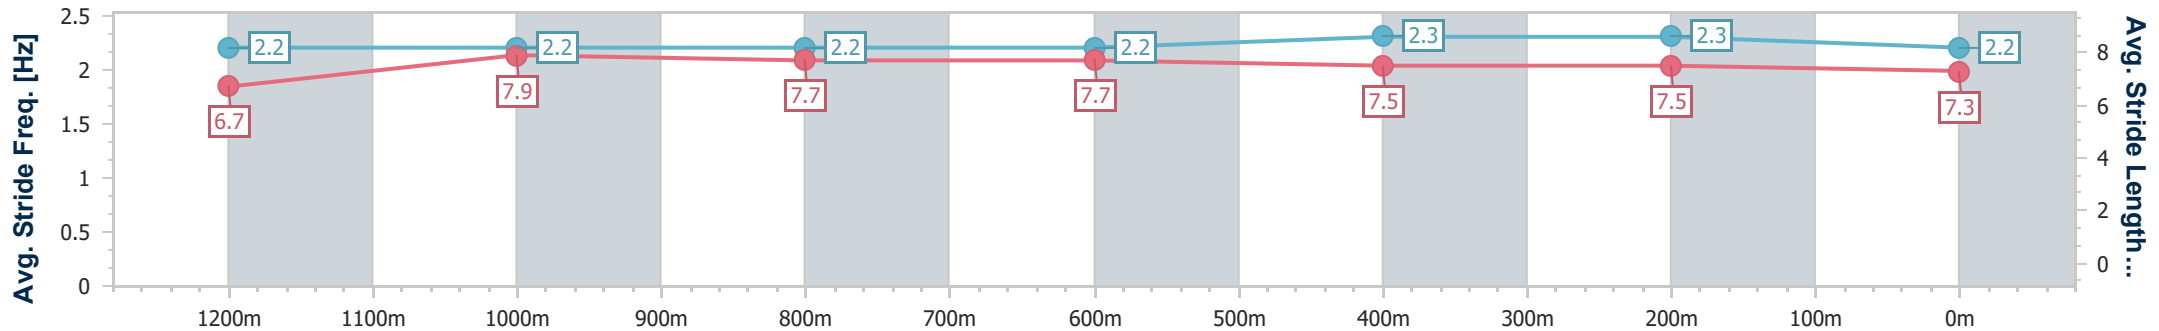

Sunshine Coast Poly Track QLD Professional

Race 2: Double R Thoroughbreds BM65 Handicap - 1400m

24 March 2024 - 13:20

Track Rating: Synthetic, Weather: Overcast, Rail Position: True

Section	Overall	1200m	1000m	800m	600m	400m	200m
Section Times	1:25.11 [4] (0:13.79)	1:11.32 [4] (0:11.44)	0:59.88 [4] (0:11.72)	0:48.16 [4] (0:12.10)	0:36.06 [3] (0:11.83)	0:24.23 [3] (0:11.66)	0:12.57 [4] (0:12.57)
Average Speed [km/h]	52.5	63.6	61.4	60.2	61.5	61.7	57.1
Top Speed [km/h]	67.4	64.8	62.8	61.1	62.0	62.3	60.7
Avg. Dist. to Rail [m]	4.4	3.3	3.2	1.9	1.5	2.8	4.8
Avg. Stride Freq. [Hz]	2.2	2.2	2.2	2.2	2.3	2.3	2.2
Avg. Stride Length [m]	6.7	7.9	7.7	7.7	7.5	7.5	7.3

- [ ] Ranking at each section and finish
- .-.- No data available at this section
- NA No data available

Horse/Jockey Name	Hit 'Em Up
Final Rank	5
Fastest Section Time (Section)	0:11.46 (1200m)
Top Speed [km/h] (Section)	66.9 (Overall)
Race State	Finished