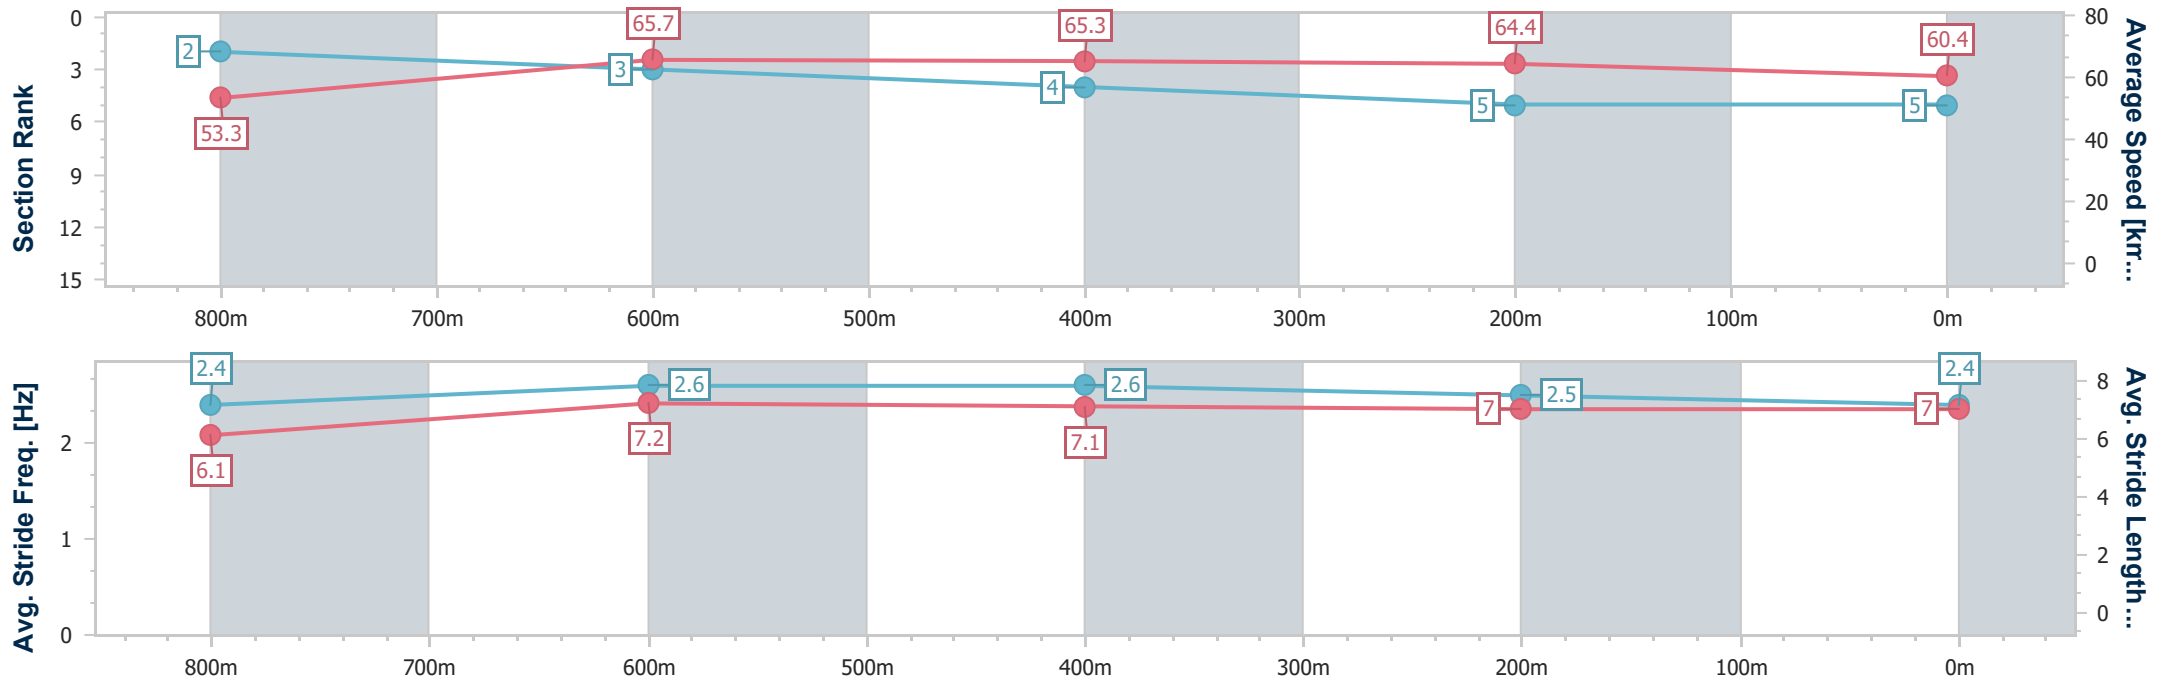

- [] Ranking at each section and finish
- .-.- No data available at this section
- NA No data available

| | |
|--------------------------------|----------------|
| Horse/Jockey Name | City Chick |
| Final Rank | 5 |
| Fastest Section Time (Section) | 0:11.22 (400m) |
| Top Speed [km/h] (Section) | 66.8 (Overall) |
| Race State | Finished |

Sunshine Coast Poly Track QLD Professional

Race 6: TAB BM55 Handicap - 1000m

24 March 2024 - 16:01

Track Rating: Synthetic, Weather: Overcast, Rail Position: True

| Section | Overall | 800m | 600m | 400m | 200m |
|------------------------|--------------------------|--------------------------|--------------------------|--------------------------|--------------------------|
| Section Times | 0:59.25 [5] (0:13.52) | 0:45.73 [2] (0:11.33) | 0:34.40 [3] (0:11.28) | 0:23.12 [4] (0:11.22) | 0:11.90 [5] (0:11.90) |
| Average Speed [km/h] | 53.3 | 65.7 | 65.3 | 64.4 | 60.4 |
| Top Speed [km/h] | 66.8 | 66.7 | 66.3 | 65.7 | 63.0 |
| Avg. Dist. to Rail [m] | 3.3 | 4.9 | 3.2 | 2.3 | 2.7 |
| Avg. Stride Freq. [Hz] | 2.4 | 2.6 | 2.6 | 2.5 | 2.4 |
| Avg. Stride Length [m] | 6.1 | 7.2 | 7.1 | 7.0 | 7.0 |

- [] Ranking at each section and finish
- .-.- No data available at this section
- NA No data available

| | |
|--------------------------------|----------------|
| Horse/Jockey Name | Tantrums |
| Final Rank | 6 |
| Fastest Section Time (Section) | 0:10.99 (800m) |
| Top Speed [km/h] (Section) | 68.9 (800m) |
| Race State | Finished |