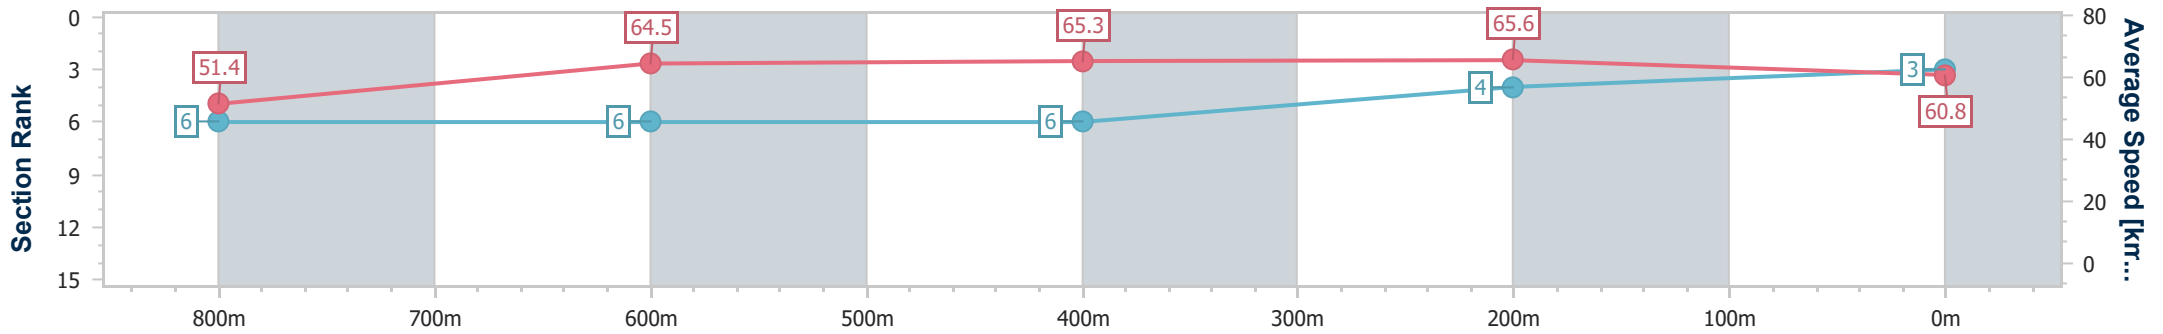

Sunshine Coast Poly Track QLD Professional

Race 6: TAB BM55 Handicap - 1000m

24 March 2024 - 16:01

Track Rating: Synthetic, Weather: Overcast, Rail Position: True

| Section | Overall | 800m | 600m | 400m | 200m |
|------------------------|--------------------------|--------------------------|--------------------------|--------------------------|--------------------------|
| Section Times | 0:59.12 [3] (0:14.02) | 0:45.10 [6] (0:11.31) | 0:33.79 [6] (0:11.01) | 0:22.78 [6] (0:10.99) | 0:11.79 [4] (0:11.79) |
| Average Speed [km/h] | 51.4 | 64.5 | 65.3 | 65.6 | 60.8 |
| Top Speed [km/h] | 64.1 | 65.8 | 66.6 | 66.5 | 63.6 |
| Avg. Dist. to Rail [m] | 5.5 | 1.4 | 0.2 | 2.8 | 4.5 |
| Avg. Stride Freq. [Hz] | 2.3 | 2.5 | 2.6 | 2.5 | 2.4 |
| Avg. Stride Length [m] | 6.1 | 7.1 | 7.1 | 7.1 | 6.9 |