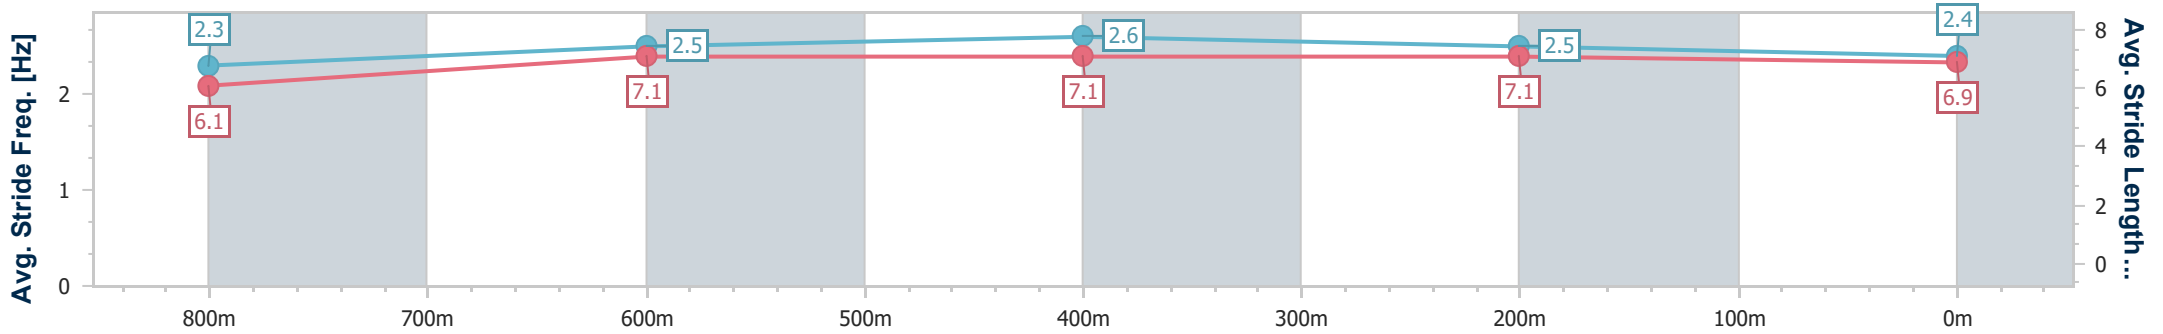

Sunshine Coast Poly Track QLD Professional

Race 6: TAB BM55 Handicap - 1000m

24 March 2024 - 16:01

Track Rating: Synthetic, Weather: Overcast, Rail Position: True

| Section | Overall | 800m | 600m | 400m | 200m |
|------------------------|--------------------------|--------------------------|--------------------------|--------------------------|--------------------------|
| Section Times | 0:59.12 [3] (0:14.02) | 0:45.10 [6] (0:11.31) | 0:33.79 [6] (0:11.01) | 0:22.78 [6] (0:10.99) | 0:11.79 [4] (0:11.79) |
| Average Speed [km/h] | 51.4 | 64.5 | 65.3 | 65.6 | 60.8 |
| Top Speed [km/h] | 64.1 | 65.8 | 66.6 | 66.5 | 63.6 |
| Avg. Dist. to Rail [m] | 5.5 | 1.4 | 0.2 | 2.8 | 4.5 |
| Avg. Stride Freq. [Hz] | 2.3 | 2.5 | 2.6 | 2.5 | 2.4 |
| Avg. Stride Length [m] | 6.1 | 7.1 | 7.1 | 7.1 | 6.9 |