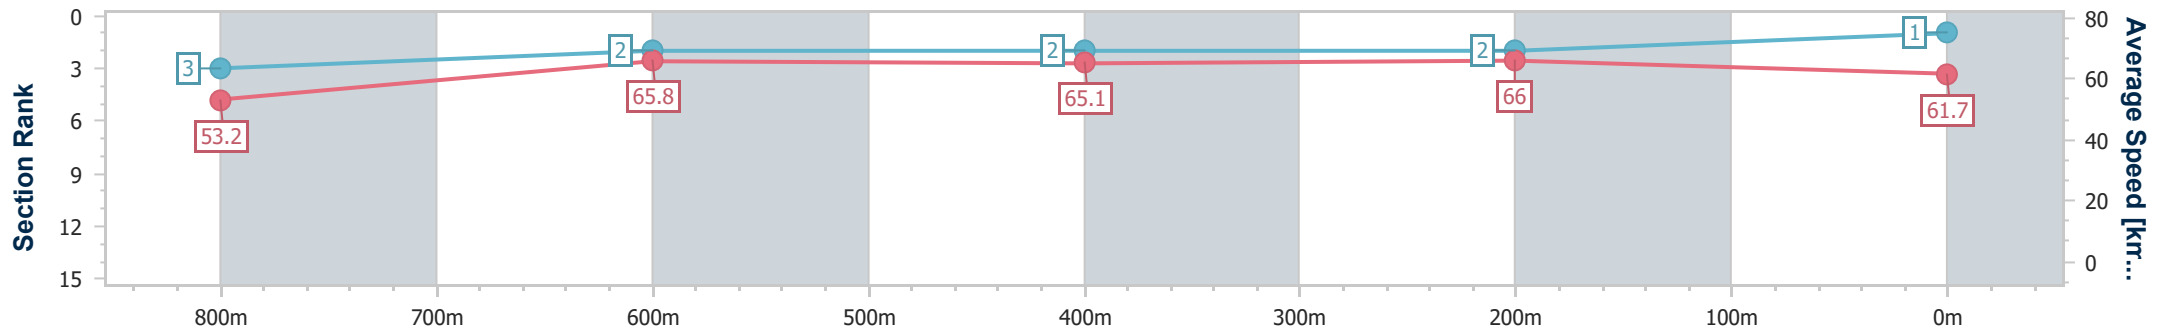

Sunshine Coast Poly Track QLD Professional

Race 6: TAB BM55 Handicap - 1000m

24 March 2024 - 16:01

Track Rating: Synthetic, Weather: Overcast, Rail Position: True

| Section | Overall | 800m | 600m | 400m | 200m |
|------------------------|--------------------------|--------------------------|--------------------------|--------------------------|--------------------------|
| Section Times | 0:58.56 [1] (0:13.57) | 0:44.99 [3] (0:11.18) | 0:33.81 [2] (0:11.30) | 0:22.51 [2] (0:10.93) | 0:11.58 [2] (0:11.58) |
| Average Speed [km/h] | 53.2 | 65.8 | 65.1 | 66.0 | 61.7 |
| Top Speed [km/h] | 67.4 | 67.5 | 65.9 | 66.6 | 63.9 |
| Avg. Dist. to Rail [m] | 3.5 | 3.5 | 3.0 | 2.7 | 2.3 |
| Avg. Stride Freq. [Hz] | 2.4 | 2.6 | 2.5 | 2.6 | 2.5 |
| Avg. Stride Length [m] | 6.1 | 7.1 | 7.1 | 7.2 | 6.8 |