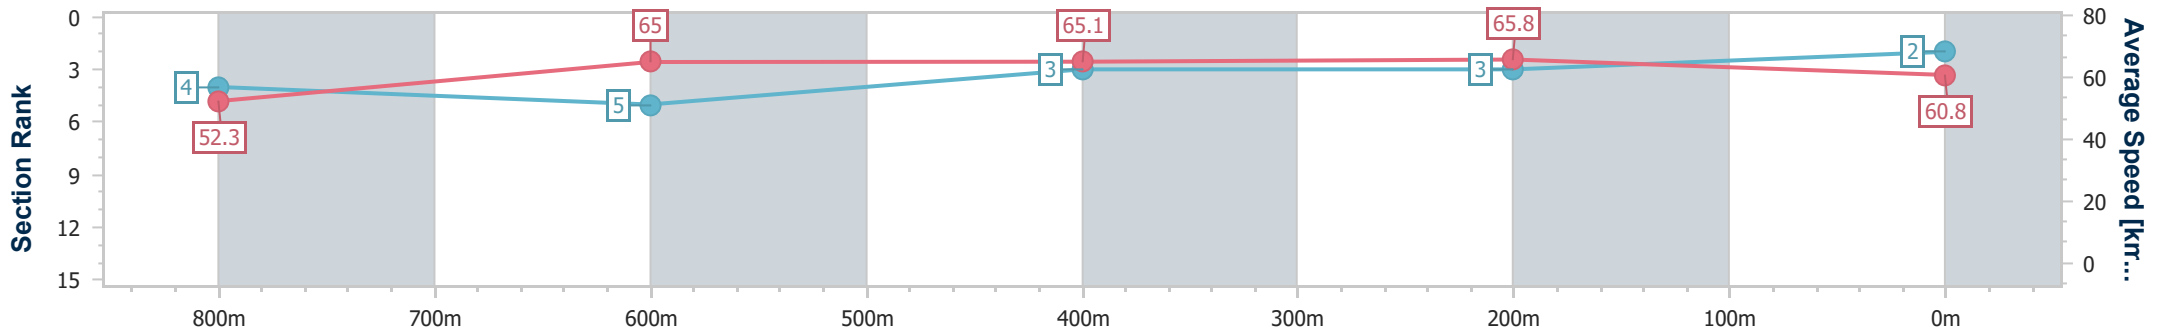

Sunshine Coast Poly Track QLD Professional

Race 6: TAB BM55 Handicap - 1000m

24 March 2024 - 16:01

Track Rating: Synthetic, Weather: Overcast, Rail Position: True

| Section | Overall | 800m | 600m | 400m | 200m |
|------------------------|--------------------------|--------------------------|--------------------------|--------------------------|--------------------------|
| Section Times | 0:58.89 [2] (0:13.82) | 0:45.07 [4] (0:11.23) | 0:33.84 [5] (0:11.06) | 0:22.78 [3] (0:10.97) | 0:11.81 [3] (0:11.81) |
| Average Speed [km/h] | 52.3 | 65.0 | 65.1 | 65.8 | 60.8 |
| Top Speed [km/h] | 64.4 | 66.1 | 66.8 | 66.5 | 63.6 |
| Avg. Dist. to Rail [m] | 4.8 | 1.8 | 0.6 | 1.5 | 1.4 |
| Avg. Stride Freq. [Hz] | 2.4 | 2.4 | 2.5 | 2.5 | 2.4 |
| Avg. Stride Length [m] | 6.2 | 7.4 | 7.4 | 7.4 | 7.1 |

- [] Ranking at each section and finish
- .-.- No data available at this section
- NA No data available

| | |
|--------------------------------|----------------|
| Horse/Jockey Name | Step On Fire |
| Final Rank | 3 |
| Fastest Section Time (Section) | 0:10.99 (400m) |
| Top Speed [km/h] (Section) | 66.6 (600m) |
| Race State | Finished |