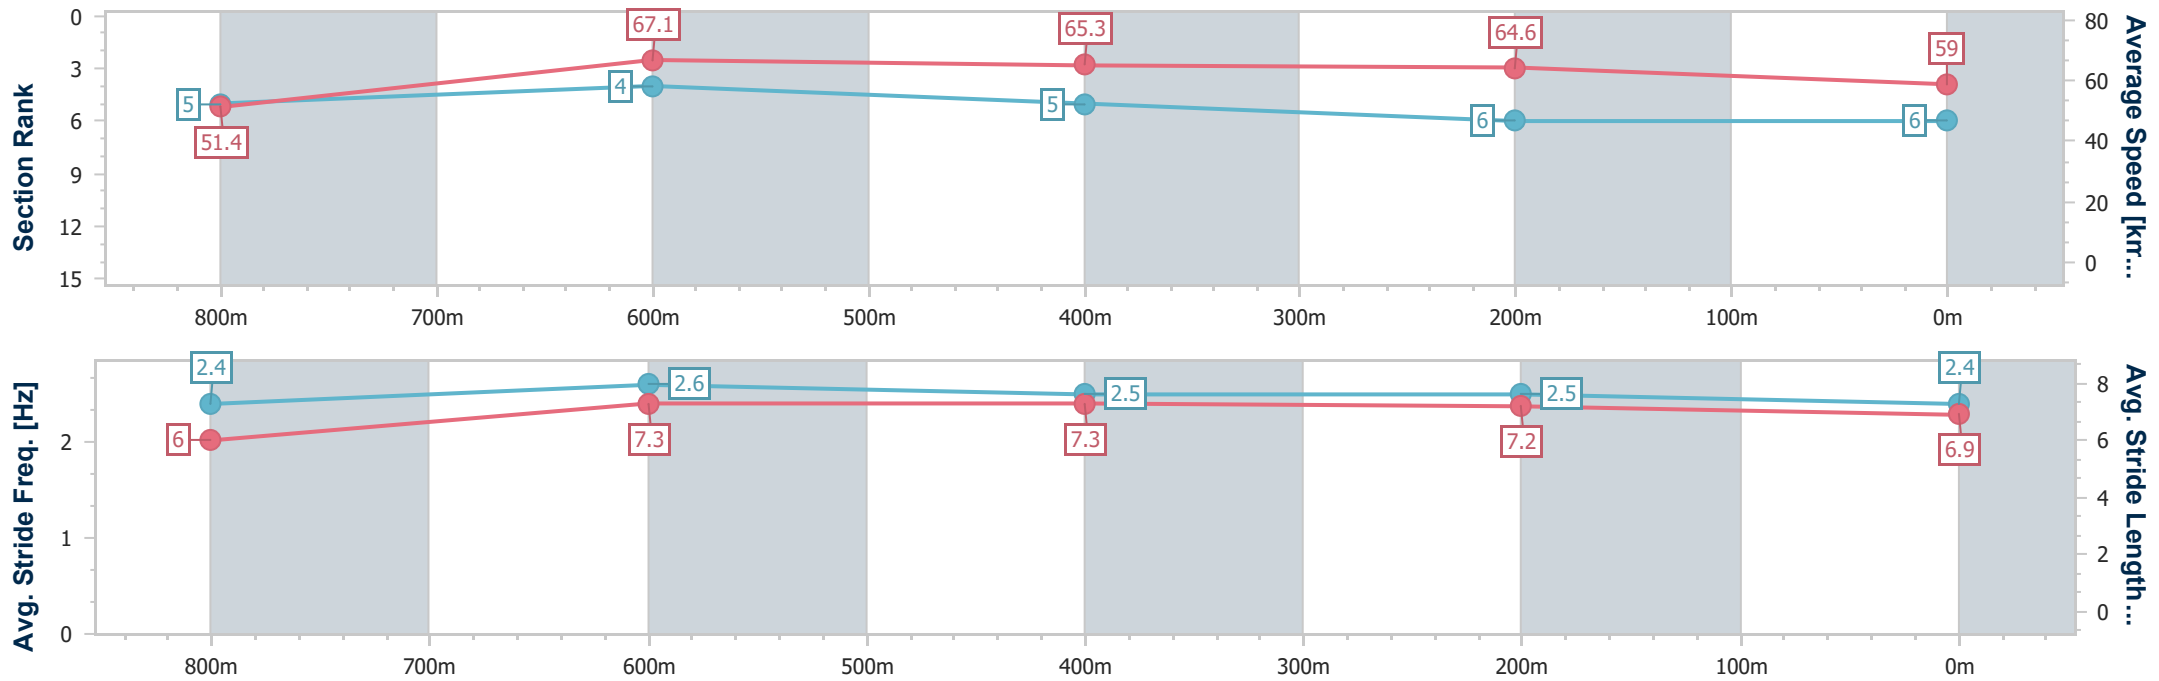

- [] Ranking at each section and finish
- .-.- No data available at this section
- NA No data available

| | |
|--------------------------------|----------------|
| Horse/Jockey Name | Tantrums |
| Final Rank | 6 |
| Fastest Section Time (Section) | 0:10.99 (800m) |
| Top Speed [km/h] (Section) | 68.9 (800m) |
| Race State | Finished |

Sunshine Coast Poly Track QLD Professional

Race 6: TAB BM55 Handicap - 1000m

24 March 2024 - 16:01

Track Rating: Synthetic, Weather: Overcast, Rail Position: True

| Section | Overall | 800m | 600m | 400m | 200m |
|------------------------|--------------------------|--------------------------|--------------------------|--------------------------|--------------------------|
| Section Times | 0:59.62 [6] (0:14.01) | 0:45.61 [5] (0:10.99) | 0:34.62 [4] (0:11.28) | 0:23.34 [5] (0:11.15) | 0:12.19 [6] (0:12.19) |
| Average Speed [km/h] | 51.4 | 67.1 | 65.3 | 64.6 | 59.0 |
| Top Speed [km/h] | 65.8 | 68.9 | 66.4 | 66.2 | 63.1 |
| Avg. Dist. to Rail [m] | 6.8 | 3.5 | 3.3 | 5.6 | 6.4 |
| Avg. Stride Freq. [Hz] | 2.4 | 2.6 | 2.5 | 2.5 | 2.4 |
| Avg. Stride Length [m] | 6.0 | 7.3 | 7.3 | 7.2 | 6.9 |

- [] Ranking at each section and finish
- .-.- No data available at this section
- NA No data available