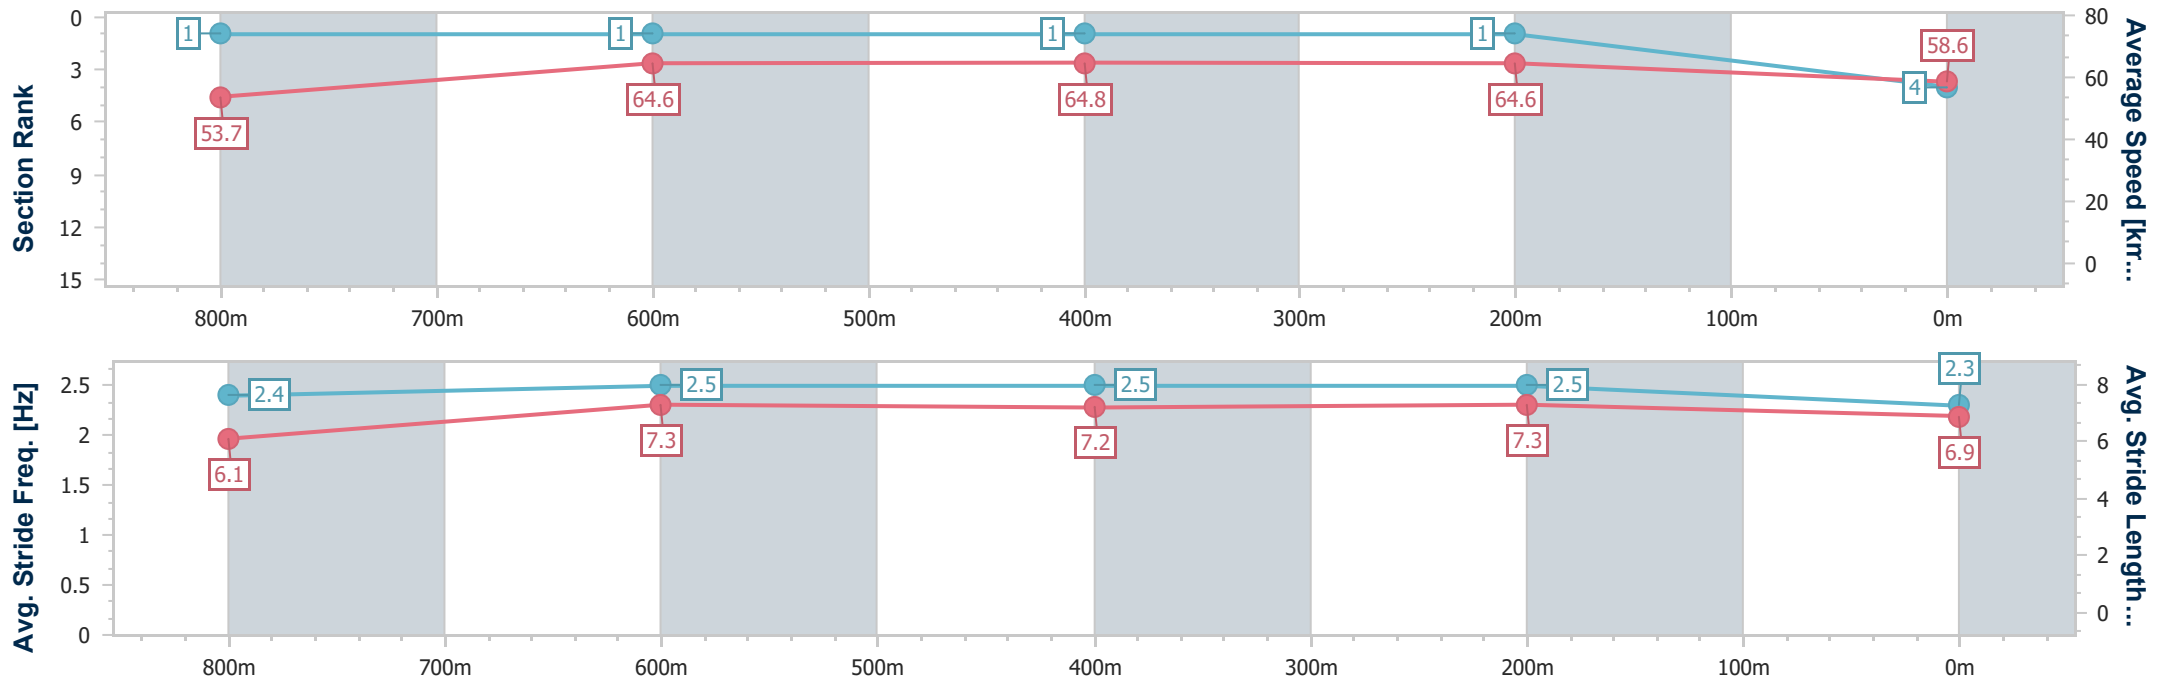

Sunshine Coast Poly Track QLD Professional

Race 6: TAB BM55 Handicap - 1000m

24 March 2024 - 16:01

Track Rating: Synthetic, Weather: Overcast, Rail Position: True

| Section | Overall | 800m | 600m | 400m | 200m |
|------------------------|--------------------------|--------------------------|--------------------------|--------------------------|--------------------------|
| Section Times | 0:59.21 [4] (0:13.42) | 0:45.79 [1] (0:11.27) | 0:34.52 [1] (0:11.09) | 0:23.43 [1] (0:11.17) | 0:12.26 [1] (0:12.26) |
| Average Speed [km/h] | 53.7 | 64.6 | 64.8 | 64.6 | 58.6 |
| Top Speed [km/h] | 66.3 | 65.6 | 66.5 | 66.1 | 61.7 |
| Avg. Dist. to Rail [m] | 6.5 | 1.1 | 0.4 | 0.9 | 1.1 |
| Avg. Stride Freq. [Hz] | 2.4 | 2.5 | 2.5 | 2.5 | 2.3 |
| Avg. Stride Length [m] | 6.1 | 7.3 | 7.2 | 7.3 | 6.9 |

- [] Ranking at each section and finish
- .-.- No data available at this section
- NA No data available

| | |
|--------------------------------|----------------|
| Horse/Jockey Name | City Chick |
| Final Rank | 5 |
| Fastest Section Time (Section) | 0:11.22 (400m) |
| Top Speed [km/h] (Section) | 66.8 (Overall) |
| Race State | Finished |