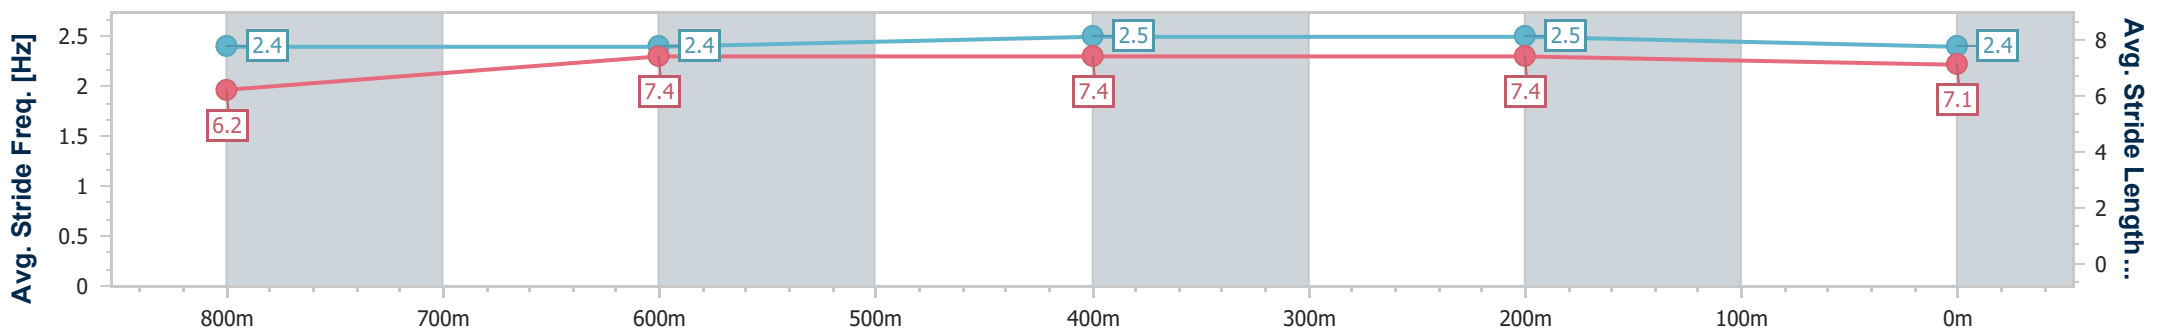

Sunshine Coast Poly Track QLD Professional

Race 6: TAB BM55 Handicap - 1000m

24 March 2024 - 16:01

Track Rating: Synthetic, Weather: Overcast, Rail Position: True

| Section | Overall | 800m | 600m | 400m | 200m |
|------------------------|--------------------------|--------------------------|--------------------------|--------------------------|--------------------------|
| Section Times | 0:58.89 [2] (0:13.82) | 0:45.07 [4] (0:11.23) | 0:33.84 [5] (0:11.06) | 0:22.78 [3] (0:10.97) | 0:11.81 [3] (0:11.81) |
| Average Speed [km/h] | 52.3 | 65.0 | 65.1 | 65.8 | 60.8 |
| Top Speed [km/h] | 64.4 | 66.1 | 66.8 | 66.5 | 63.6 |
| Avg. Dist. to Rail [m] | 4.8 | 1.8 | 0.6 | 1.5 | 1.4 |
| Avg. Stride Freq. [Hz] | 2.4 | 2.4 | 2.5 | 2.5 | 2.4 |
| Avg. Stride Length [m] | 6.2 | 7.4 | 7.4 | 7.4 | 7.1 |