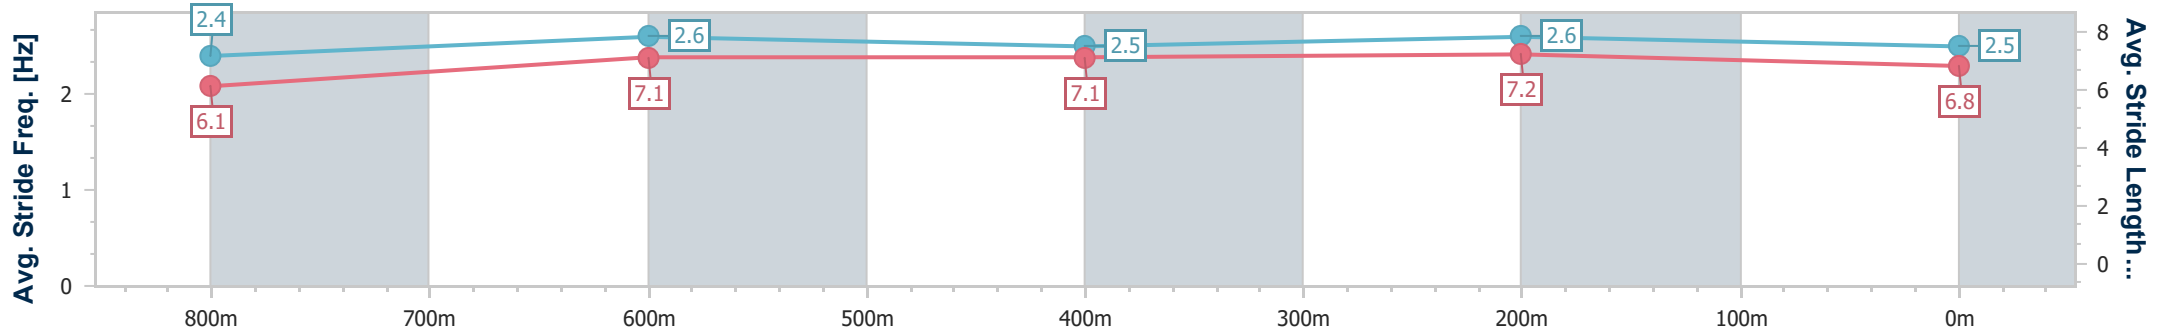

Sunshine Coast Poly Track QLD Professional

Race 6: TAB BM55 Handicap - 1000m

24 March 2024 - 16:01

Track Rating: Synthetic, Weather: Overcast, Rail Position: True

| Section | Overall | 800m | 600m | 400m | 200m |
|------------------------|--------------------------|--------------------------|--------------------------|--------------------------|--------------------------|
| Section Times | 0:58.56 [1] (0:13.57) | 0:44.99 [3] (0:11.18) | 0:33.81 [2] (0:11.30) | 0:22.51 [2] (0:10.93) | 0:11.58 [2] (0:11.58) |
| Average Speed [km/h] | 53.2 | 65.8 | 65.1 | 66.0 | 61.7 |
| Top Speed [km/h] | 67.4 | 67.5 | 65.9 | 66.6 | 63.9 |
| Avg. Dist. to Rail [m] | 3.5 | 3.5 | 3.0 | 2.7 | 2.3 |
| Avg. Stride Freq. [Hz] | 2.4 | 2.6 | 2.5 | 2.6 | 2.5 |
| Avg. Stride Length [m] | 6.1 | 7.1 | 7.1 | 7.2 | 6.8 |