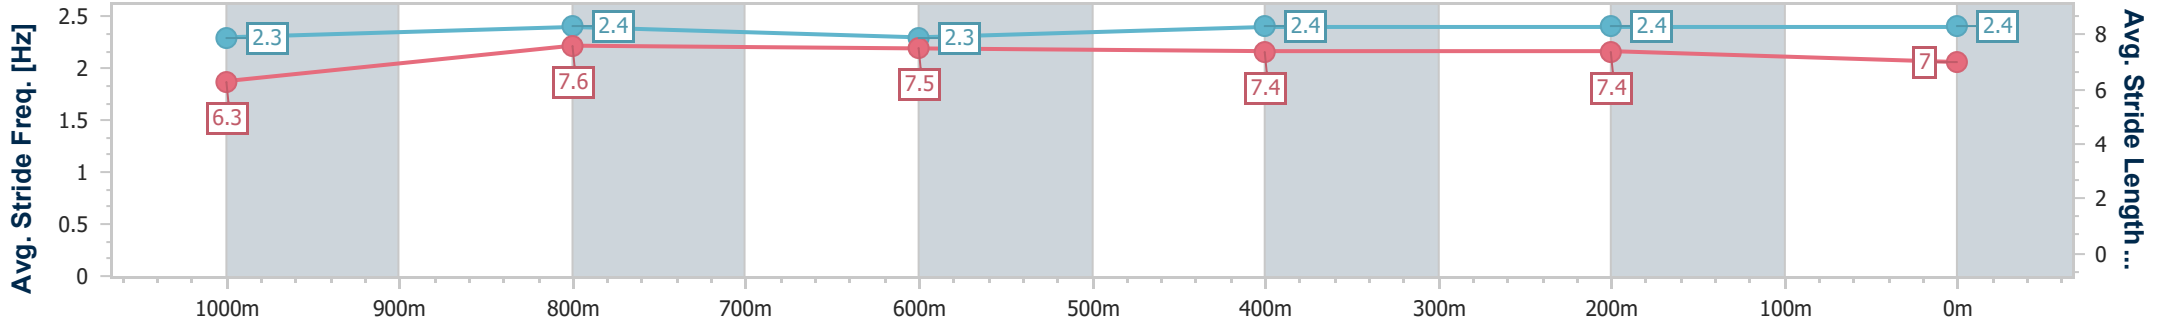

- [ ] Ranking at each section and finish
- .-.- No data available at this section
- NA No data available

Horse/Jockey Name	All Stashed Up
Final Rank	5
Fastest Section Time (Section)	0:10.95 (1000m)
Top Speed [km/h] (Section)	67.5 (1000m)
Race State	Finished

Section	Overall	1000m	800m	600m	400m	200m
Section Times	1:10.75 [5] (0:13.61)	0:57.14 [6] (0:10.95)	0:46.19 [6] (0:11.52)	0:34.67 [7] (0:11.46)	0:23.21 [7] (0:11.14)	0:12.07 [6] (0:12.07)
Average Speed [km/h]	52.9	66.2	62.7	63.4	64.6	59.6
Top Speed [km/h]	66.6	67.5	64.1	65.2	65.6	62.9
Avg. Dist. to Rail [m]	2.8	0.8	0.9	2.3	8.3	6.6
Avg. Stride Freq. [Hz]	2.3	2.4	2.3	2.4	2.4	2.4
Avg. Stride Length [m]	6.3	7.6	7.5	7.4	7.4	7.0