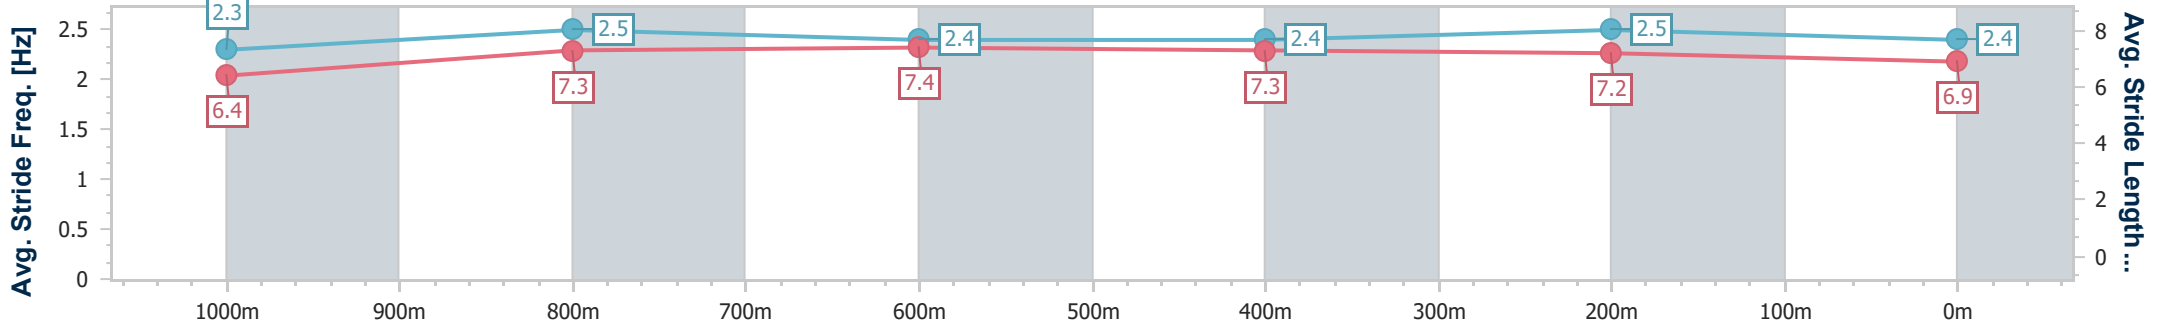

Section	Overall	1000m	800m	600m	400m	200m
Section Times	1:10.46 [2] (0:13.37)	0:57.09 [4] (0:10.84)	0:46.25 [4] (0:11.47)	0:34.78 [3] (0:11.48)	0:23.30 [3] (0:11.07)	0:12.23 [2] (0:12.23)
Average Speed [km/h]	54.0	66.6	63.1	63.1	64.9	58.9
Top Speed [km/h]	66.9	67.9	66.2	64.5	65.8	62.9
Avg. Dist. to Rail [m]	0.3	1.2	1.2	0.8	0.8	1.0
Avg. Stride Freq. [Hz]	2.3	2.5	2.4	2.4	2.5	2.4
Avg. Stride Length [m]	6.4	7.3	7.4	7.3	7.2	6.9