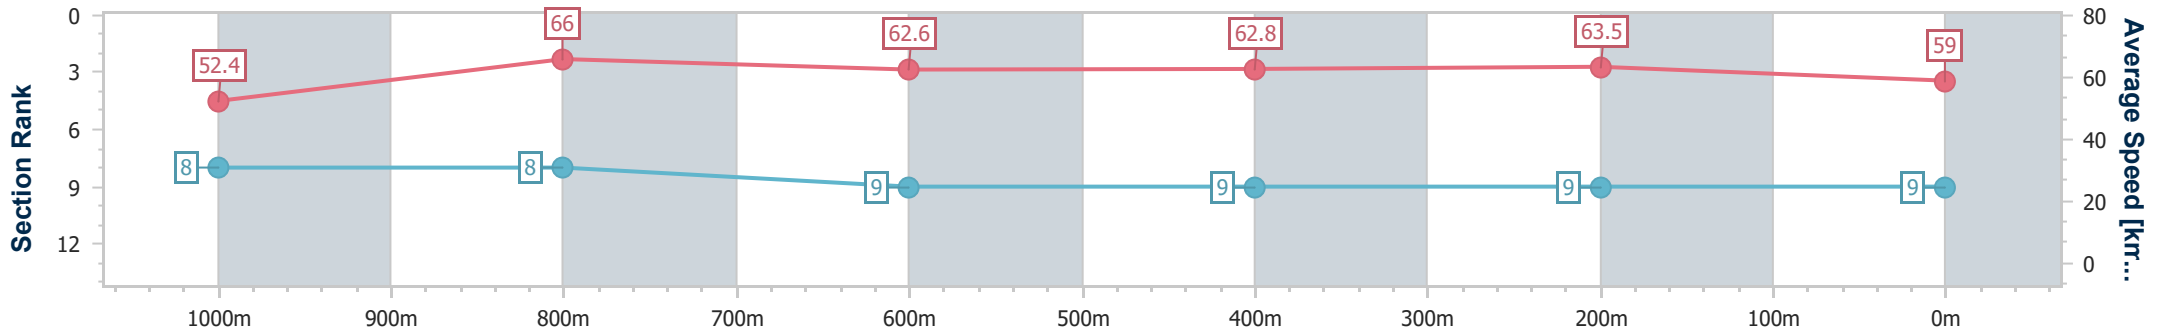

- [ ] Ranking at each section and finish
- .-.- No data available at this section
- NA No data available

Horse/Jockey Name	Alamira
Final Rank	9
Fastest Section Time (Section)	0:11.00 (1000m)
Top Speed [km/h] (Section)	66.7 (1000m)
Race State	Finished

Section	Overall	1000m	800m	600m	400m	200m
Section Times	1:11.46 [9] (0:13.78)	0:57.68 [8] (0:11.00)	0:46.68 [8] (0:11.57)	0:35.11 [9] (0:11.54)	0:23.57 [9] (0:11.37)	0:12.20 [9] (0:12.20)
Average Speed [km/h]	52.4	66.0	62.6	62.8	63.5	59.0
Top Speed [km/h]	65.5	66.7	66.3	65.1	65.0	62.4
Avg. Dist. to Rail [m]	2.5	1.4	1.4	2.2	6.5	5.2
Avg. Stride Freq. [Hz]	2.5	2.4	2.3	2.4	2.5	2.4
Avg. Stride Length [m]	5.9	7.6	7.5	7.4	7.2	6.9