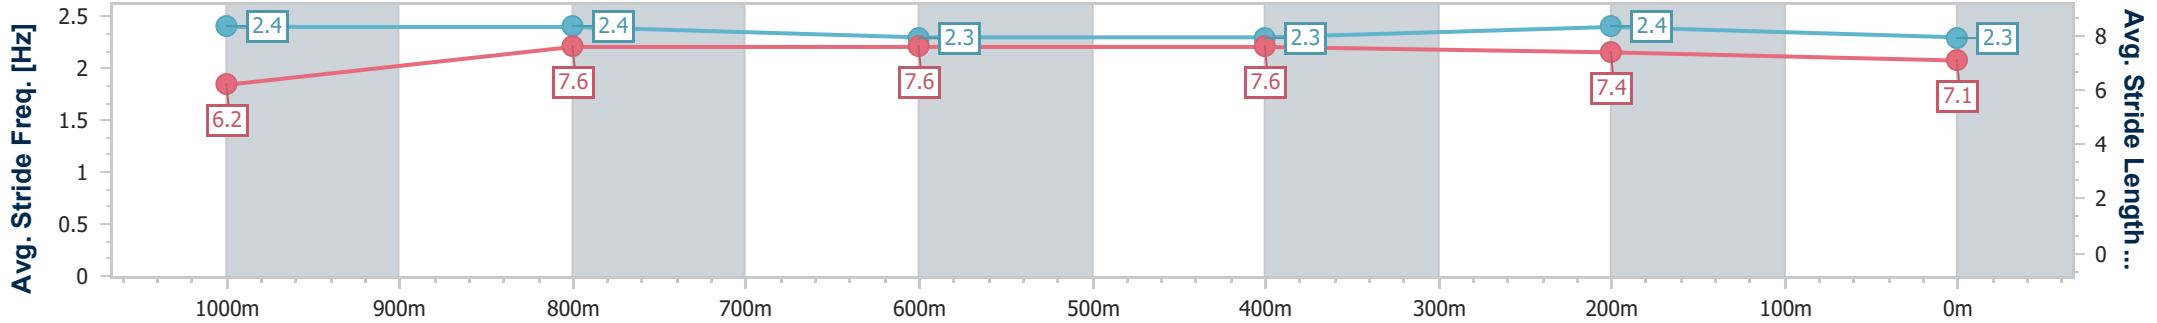

Section	Overall	1000m	800m	600m	400m	200m
Section Times	1:11.08 [7] (0:13.68)	0:57.40 [7] (0:11.02)	0:46.38 [7] (0:11.21)	0:35.17 [6] (0:11.40)	0:23.77 [5] (0:11.39)	0:12.38 [7] (0:12.38)
Average Speed [km/h]	52.6	65.9	64.2	63.4	63.3	58.1
Top Speed [km/h]	66.3	66.6	66.0	65.0	64.7	60.8
Avg. Dist. to Rail [m]	1.9	1.2	0.2	0.9	2.0	1.4
Avg. Stride Freq. [Hz]	2.4	2.4	2.3	2.3	2.4	2.3
Avg. Stride Length [m]	6.2	7.6	7.6	7.6	7.4	7.1