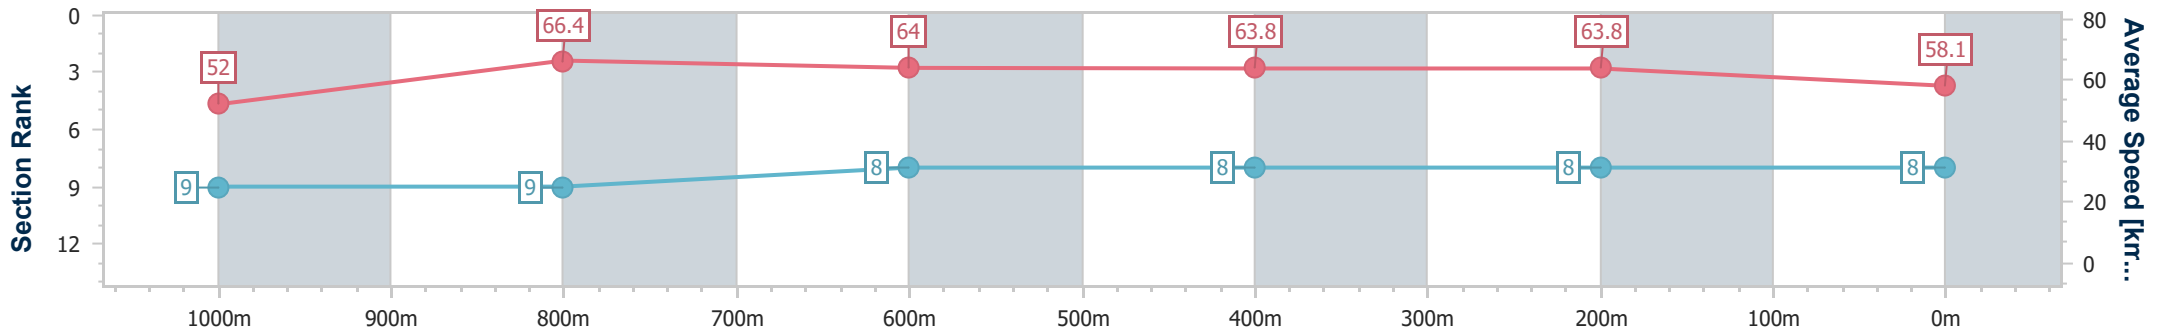

- [ ] Ranking at each section and finish
- .-.- No data available at this section
- NA No data available

Horse/Jockey Name	Just Let It Out
Final Rank	8
Fastest Section Time (Section)	0:10.95 (1000m)
Top Speed [km/h] (Section)	67.9 (1000m)
Race State	Finished

Section	Overall	1000m	800m	600m	400m	200m
Section Times	1:11.24 [8] (0:13.89)	0:57.35 [9] (0:10.95)	0:46.40 [9] (0:11.38)	0:35.02 [8] (0:11.35)	0:23.67 [8] (0:11.30)	0:12.37 [8] (0:12.37)
Average Speed [km/h]	52.0	66.4	64.0	63.8	63.8	58.1
Top Speed [km/h]	66.1	67.9	67.7	65.4	65.5	61.2
Avg. Dist. to Rail [m]	3.7	2.2	2.1	1.5	1.0	0.4
Avg. Stride Freq. [Hz]	2.3	2.5	2.4	2.4	2.5	2.4
Avg. Stride Length [m]	6.2	7.5	7.4	7.3	7.2	6.8