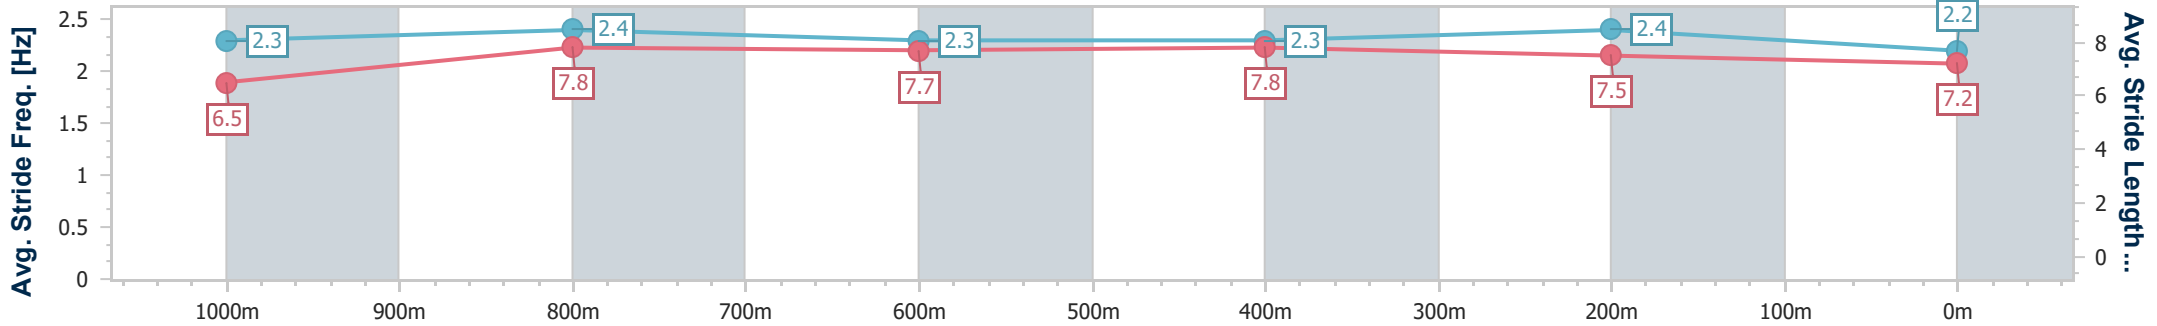

Section	Overall	1000m	800m	600m	400m	200m
Section Times	1:10.86 [6] (0:13.26)	0:57.60 [2] (0:10.90)	0:46.70 [3] (0:11.55)	0:35.15 [4] (0:11.59)	0:23.56 [4] (0:11.17)	0:12.39 [5] (0:12.39)
Average Speed [km/h]	54.6	67.0	63.3	63.3	64.3	58.2
Top Speed [km/h]	69.5	68.8	65.7	65.0	66.1	61.7
Avg. Dist. to Rail [m]	7.8	3.0	3.1	4.0	6.4	4.0
Avg. Stride Freq. [Hz]	2.3	2.4	2.3	2.3	2.4	2.2
Avg. Stride Length [m]	6.5	7.8	7.7	7.8	7.5	7.2