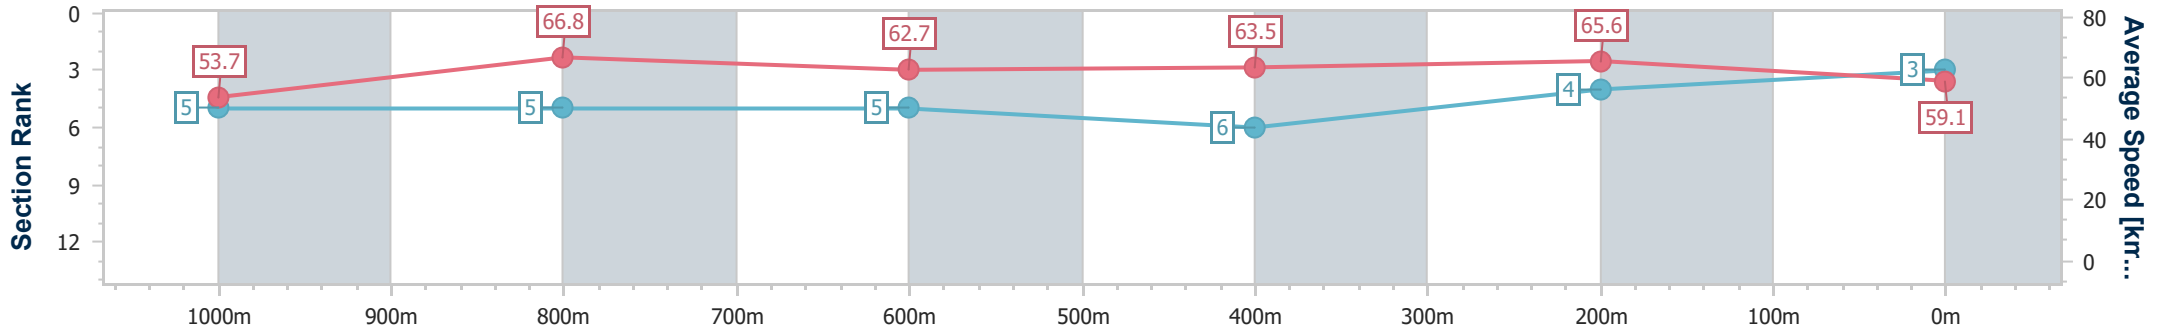

Section	Overall	1000m	800m	600m	400m	200m
Section Times	1:10.56 [3] (0:13.38)	0:57.18 [5] (0:10.87)	0:46.31 [5] (0:11.58)	0:34.73 [5] (0:11.55)	0:23.18 [6] (0:11.01)	0:12.17 [4]
Average Speed [km/h]	53.7	66.8	62.7	63.5	65.6	59.1
Top Speed [km/h]	67.2	67.6	64.5	65.3	66.7	63.3
Avg. Dist. to Rail [m]	3.3	1.3	1.9	4.0	8.2	6.7
Avg. Stride Freq. [Hz]	2.3	2.4	2.3	2.3	2.5	2.4
Avg. Stride Length [m]	6.5	7.7	7.6	7.5	7.4	6.8