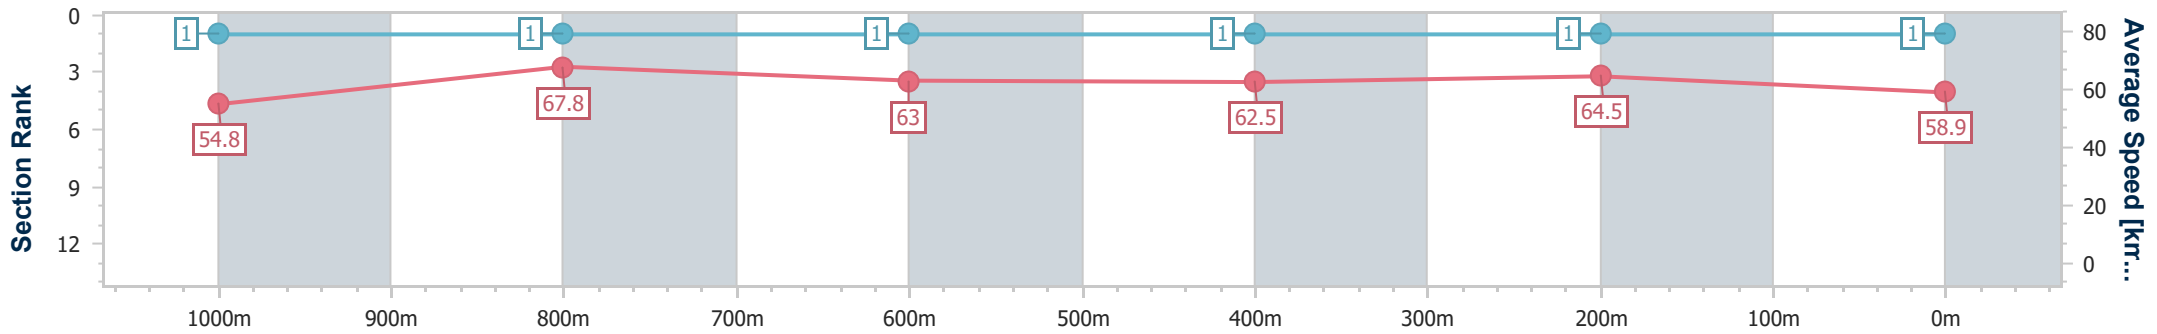

Section	Overall	1000m	800m	600m	400m	200m
Section Times	1:10.08 [1] (0:13.14)	0:56.94 [1] (0:10.68)	0:46.26 [1] (0:11.38)	0:34.88 [1] (0:11.51)	0:23.37 [1] (0:11.13)	0:12.24 [1] (0:12.24)
Average Speed [km/h]	54.8	67.8	63.0	62.5	64.5	58.9
Top Speed [km/h]	71.0	71.0	64.4	63.5	66.0	62.8
Avg. Dist. to Rail [m]	6.6	1.2	1.3	0.6	2.5	2.8
Avg. Stride Freq. [Hz]	2.4	2.4	2.3	2.3	2.4	2.3
Avg. Stride Length [m]	6.4	7.8	7.7	7.6	7.5	7.2