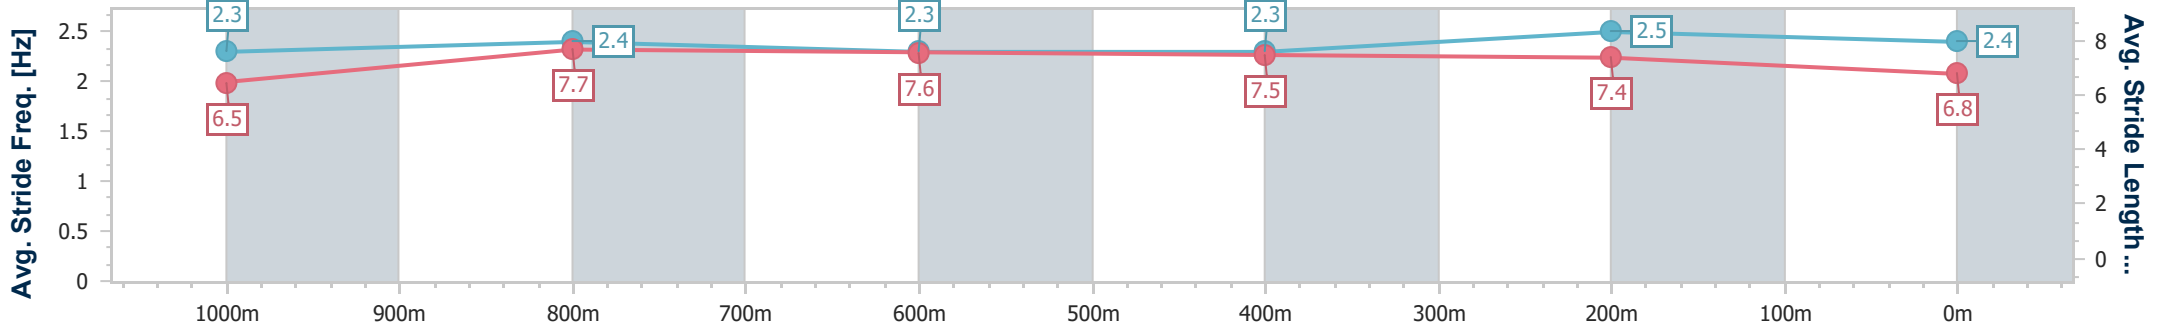

Section	Overall	1000m	800m	600m	400m	200m
Section Times	1:10.56 [3] (0:13.38)	0:57.18 [5] (0:10.87)	0:46.31 [5] (0:11.58)	0:34.73 [5] (0:11.55)	0:23.18 [6] (0:11.01)	0:12.17 [4]
Average Speed [km/h]	53.7	66.8	62.7	63.5	65.6	59.1
Top Speed [km/h]	67.2	67.6	64.5	65.3	66.7	63.3
Avg. Dist. to Rail [m]	3.3	1.3	1.9	4.0	8.2	6.7
Avg. Stride Freq. [Hz]	2.3	2.4	2.3	2.3	2.5	2.4
Avg. Stride Length [m]	6.5	7.7	7.6	7.5	7.4	6.8