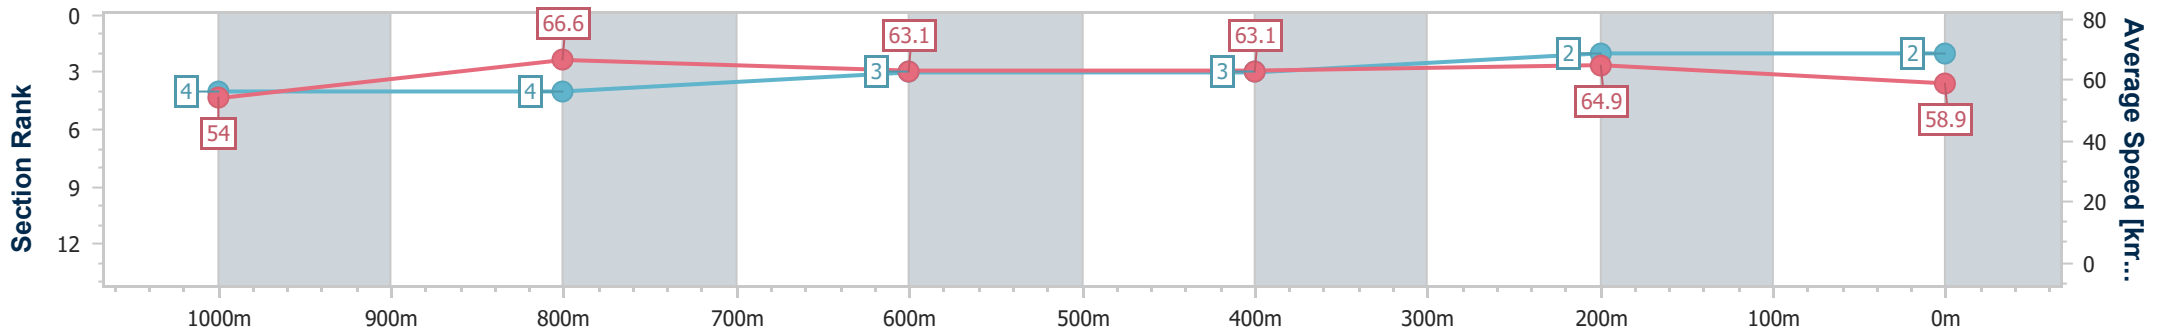

Section	Overall	1000m	800m	600m	400m	200m
Section Times	1:10.46 [2] (0:13.37)	0:57.09 [4] (0:10.84)	0:46.25 [4] (0:11.47)	0:34.78 [3] (0:11.48)	0:23.30 [3] (0:11.07)	0:12.23 [2] (0:12.23)
Average Speed [km/h]	54.0	66.6	63.1	63.1	64.9	58.9
Top Speed [km/h]	66.9	67.9	66.2	64.5	65.8	62.9
Avg. Dist. to Rail [m]	0.3	1.2	1.2	0.8	0.8	1.0
Avg. Stride Freq. [Hz]	2.3	2.5	2.4	2.4	2.5	2.4
Avg. Stride Length [m]	6.4	7.3	7.4	7.3	7.2	6.9