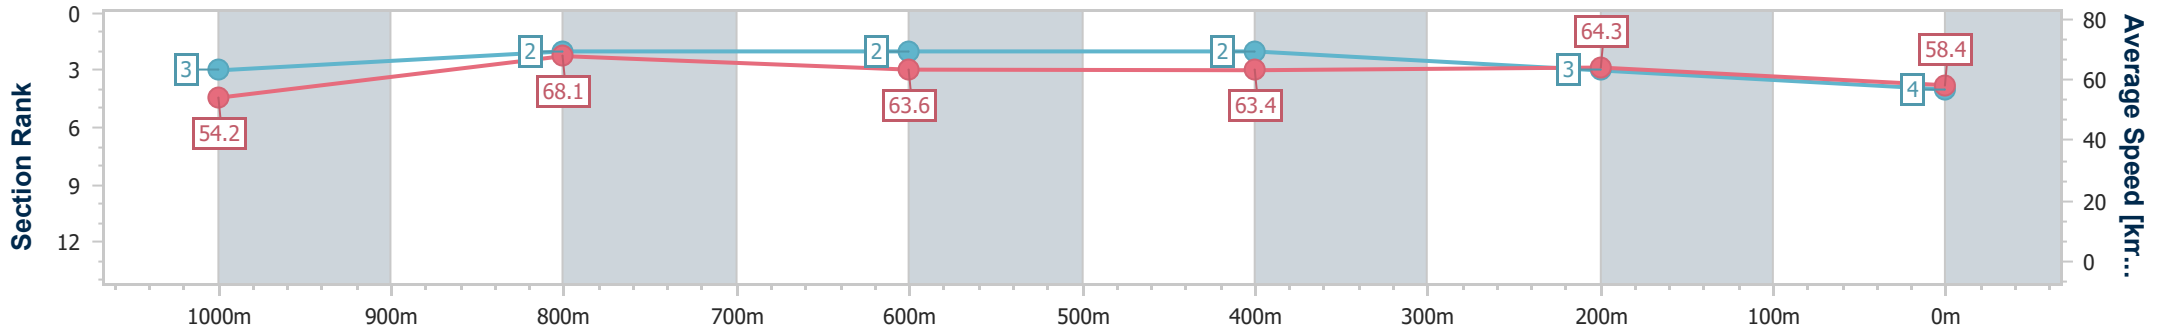

Section	Overall	1000m	800m	600m	400m	200m
Section Times	1:10.58 [4] (0:13.29)	0:57.29 [3] (0:10.76)	0:46.53 [2] (0:11.46)	0:35.07 [2] (0:11.53)	0:23.54 [2] (0:11.23)	0:12.31 [3] (0:12.31)
Average Speed [km/h]	54.2	68.1	63.6	63.4	64.3	58.4
Top Speed [km/h]	68.4	68.7	66.3	65.4	65.5	62.3
Avg. Dist. to Rail [m]	6.1	2.6	2.9	3.8	6.6	6.6
Avg. Stride Freq. [Hz]	2.5	2.6	2.4	2.5	2.6	2.5
Avg. Stride Length [m]	6.1	7.4	7.2	7.1	7.0	6.6