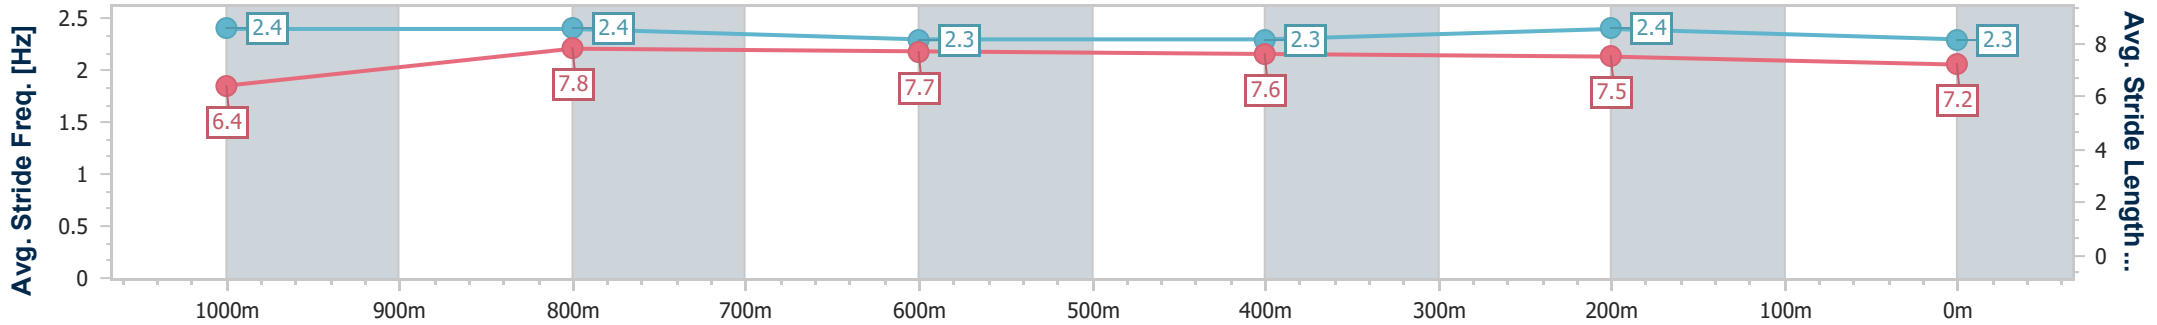

Section	Overall	1000m	800m	600m	400m	200m
Section Times	1:10.08 [1] (0:13.14)	0:56.94 [1] (0:10.68)	0:46.26 [1] (0:11.38)	0:34.88 [1] (0:11.51)	0:23.37 [1] (0:11.13)	0:12.24 [1] (0:12.24)
Average Speed [km/h]	54.8	67.8	63.0	62.5	64.5	58.9
Top Speed [km/h]	71.0	71.0	64.4	63.5	66.0	62.8
Avg. Dist. to Rail [m]	6.6	1.2	1.3	0.6	2.5	2.8
Avg. Stride Freq. [Hz]	2.4	2.4	2.3	2.3	2.4	2.3
Avg. Stride Length [m]	6.4	7.8	7.7	7.6	7.5	7.2