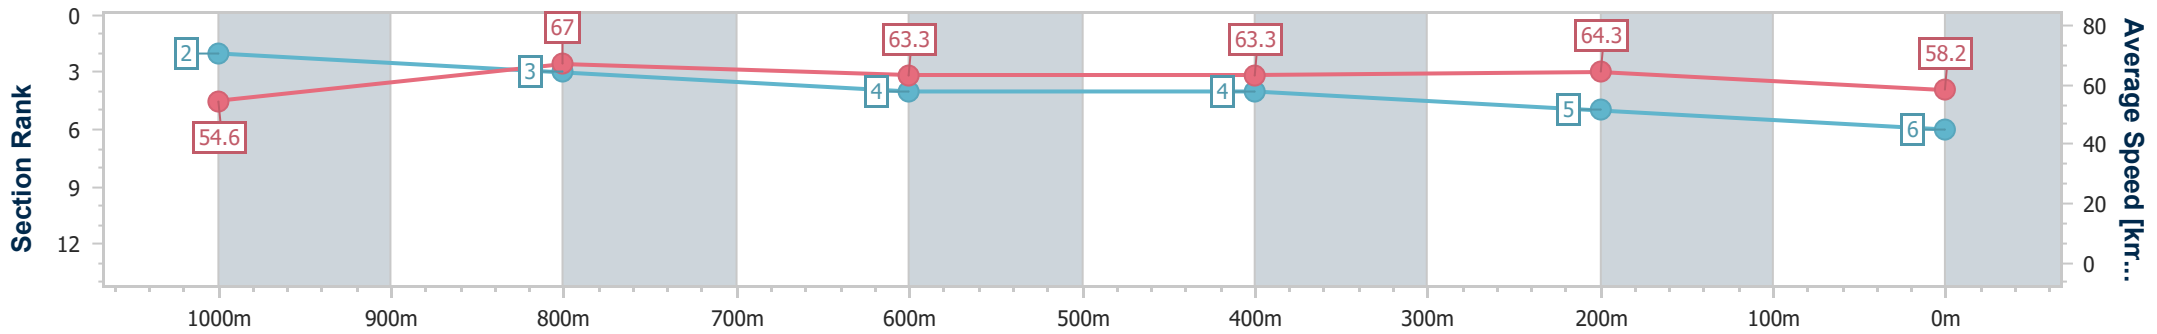

Section	Overall	1000m	800m	600m	400m	200m
Section Times	1:10.86 [6] (0:13.26)	0:57.60 [2] (0:10.90)	0:46.70 [3] (0:11.55)	0:35.15 [4] (0:11.59)	0:23.56 [4] (0:11.17)	0:12.39 [5] (0:12.39)
Average Speed [km/h]	54.6	67.0	63.3	63.3	64.3	58.2
Top Speed [km/h]	69.5	68.8	65.7	65.0	66.1	61.7
Avg. Dist. to Rail [m]	7.8	3.0	3.1	4.0	6.4	4.0
Avg. Stride Freq. [Hz]	2.3	2.4	2.3	2.3	2.4	2.2
Avg. Stride Length [m]	6.5	7.8	7.7	7.8	7.5	7.2