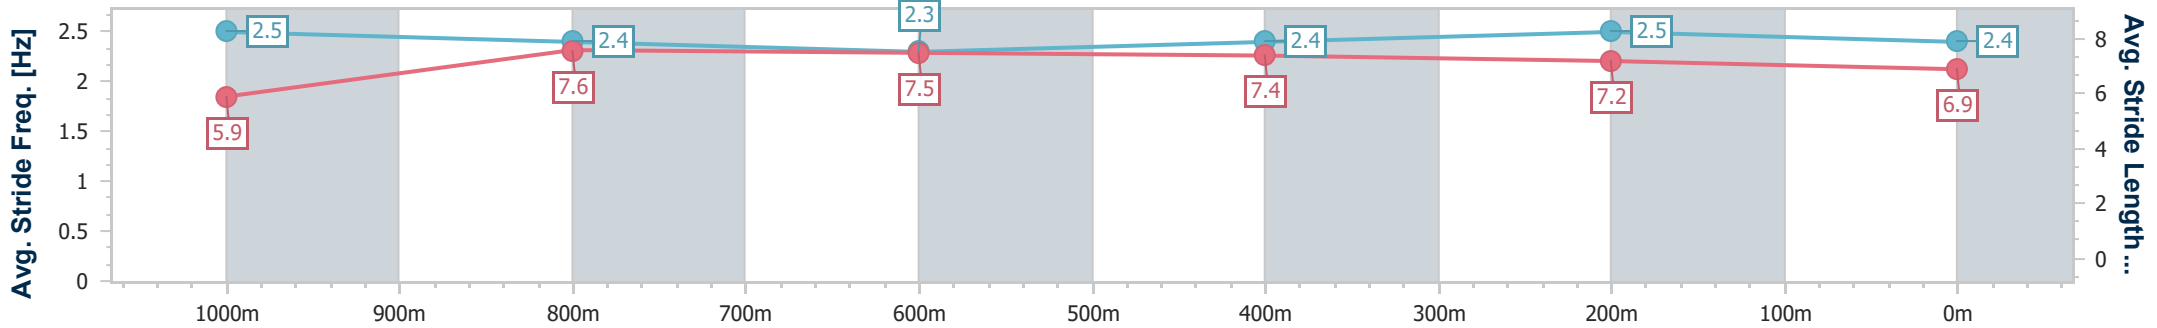

- [ ] Ranking at each section and finish
- .-.- No data available at this section
- NA No data available

Horse/Jockey Name	Alamira
Final Rank	9
Fastest Section Time (Section)	0:11.00 (1000m)
Top Speed [km/h] (Section)	66.7 (1000m)
Race State	Finished

Section	Overall	1000m	800m	600m	400m	200m
Section Times	1:11.46 [9] (0:13.78)	0:57.68 [8] (0:11.00)	0:46.68 [8] (0:11.57)	0:35.11 [9] (0:11.54)	0:23.57 [9] (0:11.37)	0:12.20 [9] (0:12.20)
Average Speed [km/h]	52.4	66.0	62.6	62.8	63.5	59.0
Top Speed [km/h]	65.5	66.7	66.3	65.1	65.0	62.4
Avg. Dist. to Rail [m]	2.5	1.4	1.4	2.2	6.5	5.2
Avg. Stride Freq. [Hz]	2.5	2.4	2.3	2.4	2.5	2.4
Avg. Stride Length [m]	5.9	7.6	7.5	7.4	7.2	6.9