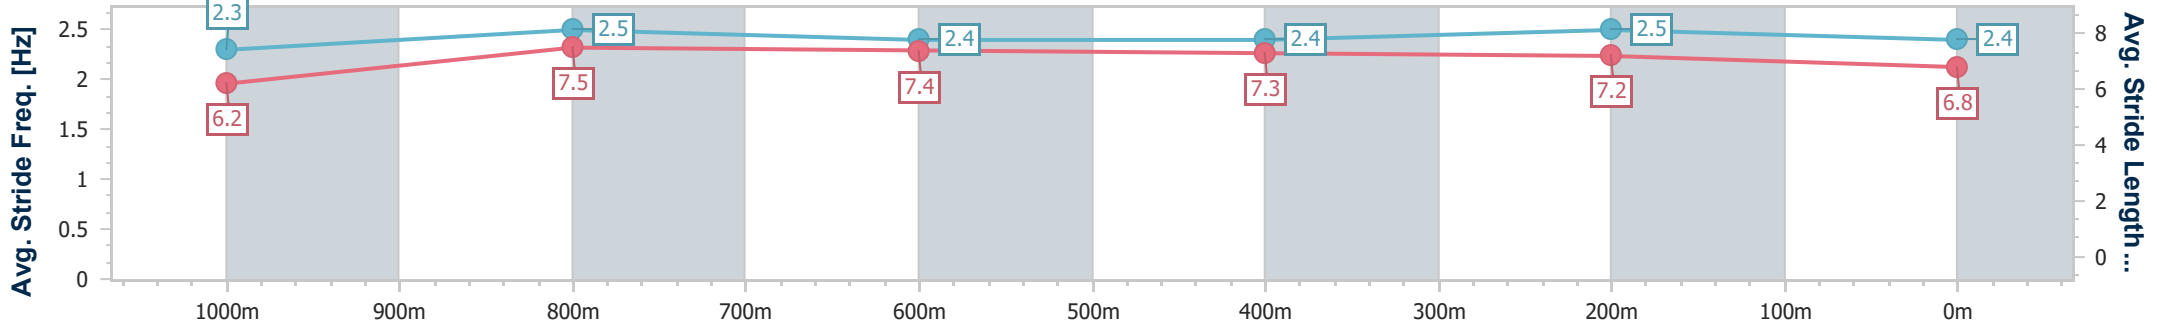

- [ ] Ranking at each section and finish
- .-.- No data available at this section
- NA No data available

Horse/Jockey Name	Just Let It Out
Final Rank	8
Fastest Section Time (Section)	0:10.95 (1000m)
Top Speed [km/h] (Section)	67.9 (1000m)
Race State	Finished

Section	Overall	1000m	800m	600m	400m	200m
Section Times	1:11.24 [8] (0:13.89)	0:57.35 [9] (0:10.95)	0:46.40 [9] (0:11.38)	0:35.02 [8] (0:11.35)	0:23.67 [8] (0:11.30)	0:12.37 [8] (0:12.37)
Average Speed [km/h]	52.0	66.4	64.0	63.8	63.8	58.1
Top Speed [km/h]	66.1	67.9	67.7	65.4	65.5	61.2
Avg. Dist. to Rail [m]	3.7	2.2	2.1	1.5	1.0	0.4
Avg. Stride Freq. [Hz]	2.3	2.5	2.4	2.4	2.5	2.4
Avg. Stride Length [m]	6.2	7.5	7.4	7.3	7.2	6.8