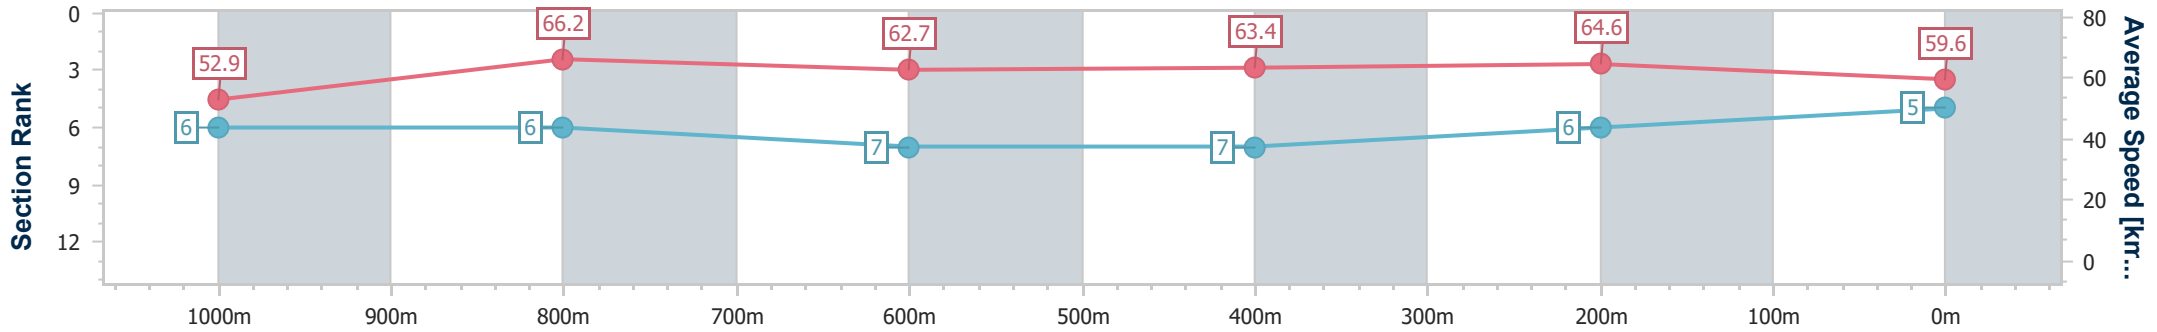

Section	Overall	1000m	800m	600m	400m	200m
Section Times	1:10.75 [5] (0:13.61)	0:57.14 [6] (0:10.95)	0:46.19 [6] (0:11.52)	0:34.67 [7] (0:11.46)	0:23.21 [7] (0:11.14)	0:12.07 [6] (0:12.07)
Average Speed [km/h]	52.9	66.2	62.7	63.4	64.6	59.6
Top Speed [km/h]	66.6	67.5	64.1	65.2	65.6	62.9
Avg. Dist. to Rail [m]	2.8	0.8	0.9	2.3	8.3	6.6
Avg. Stride Freq. [Hz]	2.3	2.4	2.3	2.4	2.4	2.4
Avg. Stride Length [m]	6.3	7.6	7.5	7.4	7.4	7.0