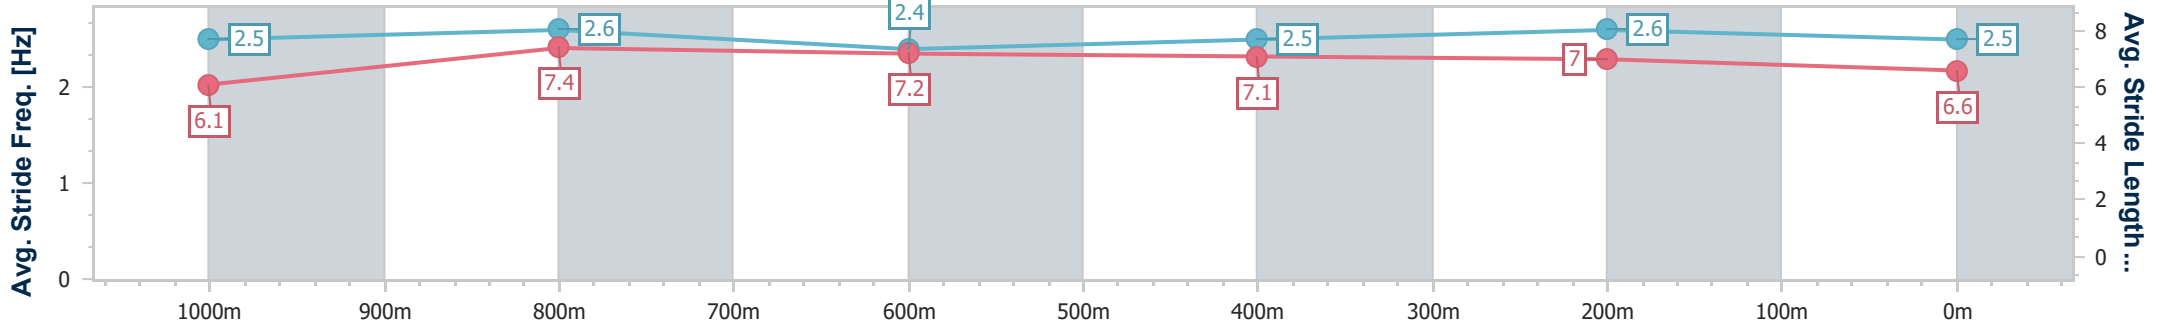

Section	Overall	1000m	800m	600m	400m	200m
Section Times	1:10.58 [4] (0:13.29)	0:57.29 [3] (0:10.76)	0:46.53 [2] (0:11.46)	0:35.07 [2] (0:11.53)	0:23.54 [2] (0:11.23)	0:12.31 [3] (0:12.31)
Average Speed [km/h]	54.2	68.1	63.6	63.4	64.3	58.4
Top Speed [km/h]	68.4	68.7	66.3	65.4	65.5	62.3
Avg. Dist. to Rail [m]	6.1	2.6	2.9	3.8	6.6	6.6
Avg. Stride Freq. [Hz]	2.5	2.6	2.4	2.5	2.6	2.5
Avg. Stride Length [m]	6.1	7.4	7.2	7.1	7.0	6.6