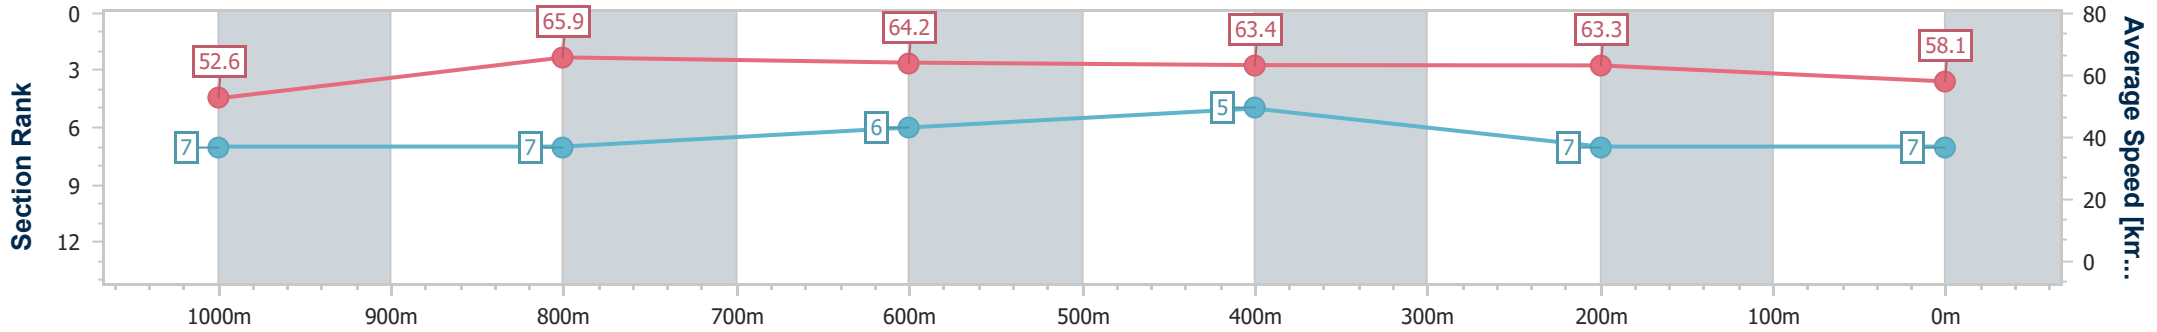

- [ ] Ranking at each section and finish
- .-.- No data available at this section
- NA No data available

Horse/Jockey Name	Sea Ripple
Final Rank	7
Fastest Section Time (Section)	0:11.02 (1000m)
Top Speed [km/h] (Section)	66.6 (1000m)
Race State	Finished

Section	Overall	1000m	800m	600m	400m	200m
Section Times	1:11.08 [7] (0:13.68)	0:57.40 [7] (0:11.02)	0:46.38 [7] (0:11.21)	0:35.17 [6] (0:11.40)	0:23.77 [5] (0:11.39)	0:12.38 [7] (0:12.38)
Average Speed [km/h]	52.6	65.9	64.2	63.4	63.3	58.1
Top Speed [km/h]	66.3	66.6	66.0	65.0	64.7	60.8
Avg. Dist. to Rail [m]	1.9	1.2	0.2	0.9	2.0	1.4
Avg. Stride Freq. [Hz]	2.4	2.4	2.3	2.3	2.4	2.3
Avg. Stride Length [m]	6.2	7.6	7.6	7.6	7.4	7.1