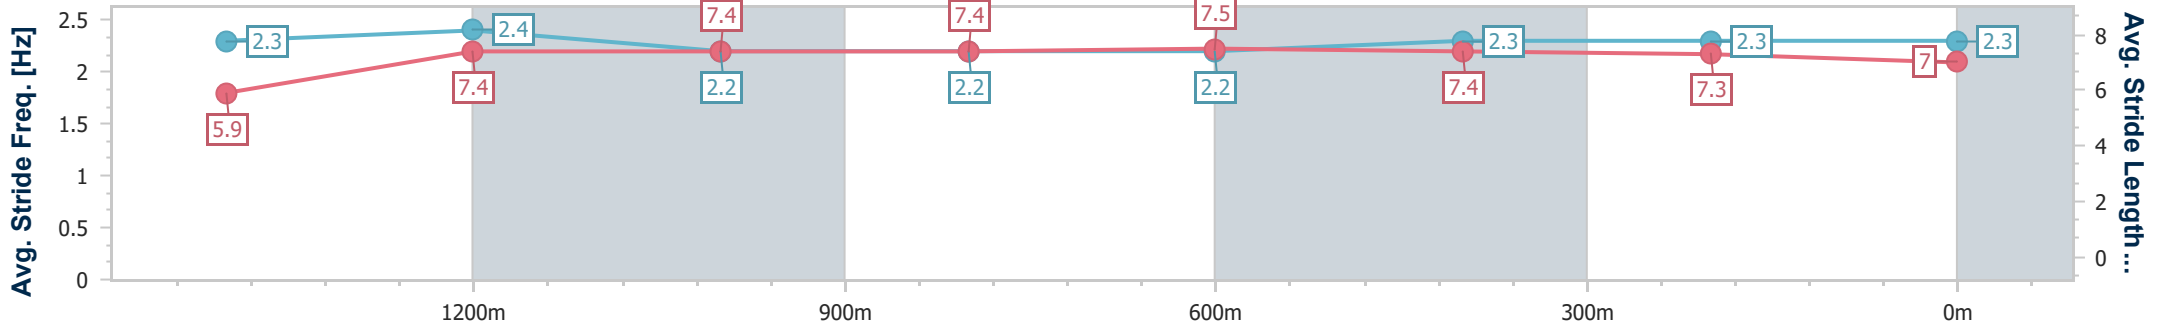

Townsville QLD Professional

Race 1: Carnival Tickets On Sale Now Maiden Plate - 1609m

07 May 2024 - 13:27

Track Rating: Soft, Weather: Fine, Rail Position: +4.5m 1000m-0m, +3m Remainder

Section	Overall	1400m	1200m	1000m	800m	600m	400m	200m						
Section Times	1:40.26 [2] (0:15.47)	1:24.79 [1] (0:11.53)	1:13.26 [1] (0:12.11)	1:01.15 [1] (0:12.22)	0:48.93 [1] (0:11.94)	0:36.99 [2] (0:12.02)	0:24.97 [1] (0:12.22)	0:12.75 [1] (0:12.75)						
Average Speed [km/h]	49.1	62.9	59.3	58.6	60.4	60.6	59.3	56.5						
Top Speed [km/h]	63.4	64.4	61.2	60.3	61.7	61.9	60.1	58.7						
Avg. Dist. to Rail [m]	6.1	1.3	0.5	1.2	0.6	2.4	3.4	4.5						
Avg. Stride Freq. [Hz]	2.3	2.4	2.2	2.2	2.2	2.3	2.3	2.3						
Avg. Stride Length [m]	5.9	7.4	7.4	7.4	7.5	7.4	7.3	7.0						