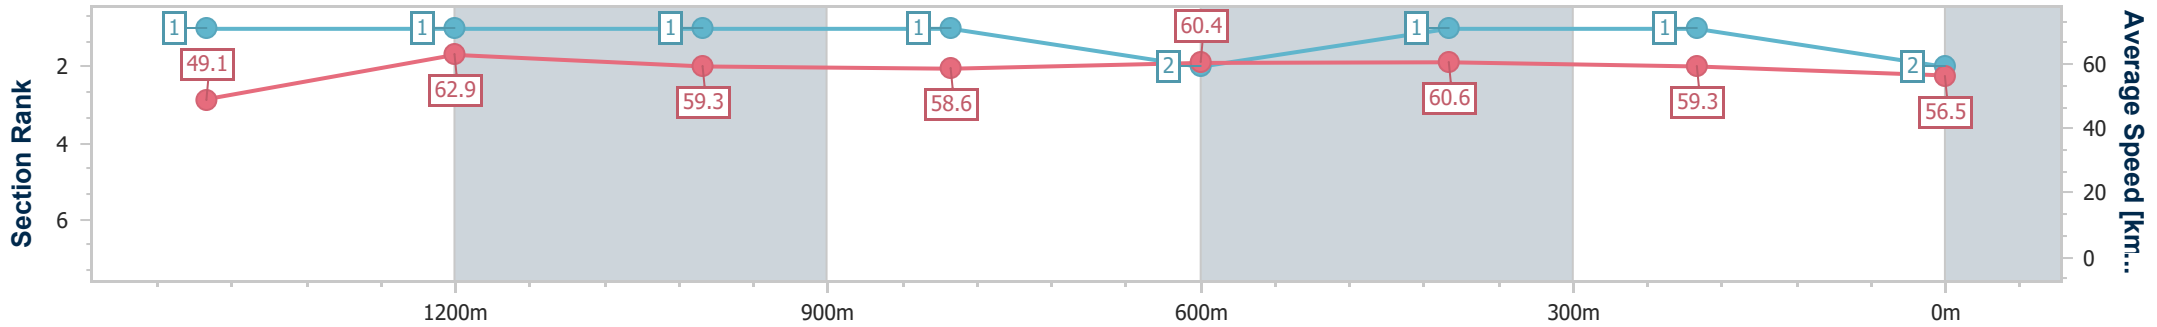

Townsville QLD Professional

Race 1: Carnival Tickets On Sale Now Maiden Plate - 1609m

07 May 2024 - 13:27

Track Rating: Soft, Weather: Fine, Rail Position: +4.5m 1000m-0m, +3m Remainder

Section	Overall	1400m	1200m	1000m	800m	600m	400m	200m						
Section Times	1:40.26 [2] (0:15.47)	1:24.79 [1] (0:11.53)	1:13.26 [1] (0:12.11)	1:01.15 [1] (0:12.22)	0:48.93 [1] (0:11.94)	0:36.99 [2] (0:12.02)	0:24.97 [1] (0:12.22)	0:12.75 [1] (0:12.75)						
Average Speed [km/h]	49.1	62.9	59.3	58.6	60.4	60.6	59.3	56.5						
Top Speed [km/h]	63.4	64.4	61.2	60.3	61.7	61.9	60.1	58.7						
Avg. Dist. to Rail [m]	6.1	1.3	0.5	1.2	0.6	2.4	3.4	4.5						
Avg. Stride Freq. [Hz]	2.3	2.4	2.2	2.2	2.2	2.3	2.3	2.3						
Avg. Stride Length [m]	5.9	7.4	7.4	7.4	7.5	7.4	7.3	7.0						