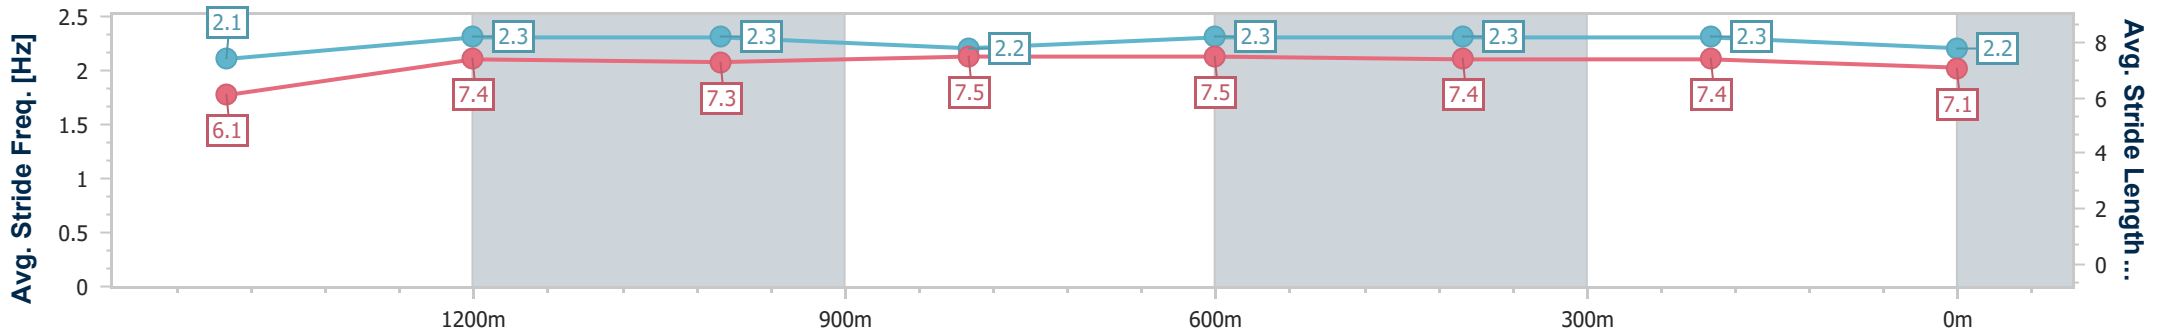

Townsville QLD Professional

Race 1: Carnival Tickets On Sale Now Maiden Plate - 1609m

07 May 2024 - 13:27

Track Rating: Soft, Weather: Fine, Rail Position: +4.5m 1000m-0m, +3m Remainder

Section	Overall	1400m	1200m	1000m	800m	600m	400m	200m
Section Times	1:40.18 [1] (0:15.89)	1:24.29 [4] (0:11.77)	1:12.52 [4] (0:12.08)	1:00.44 [4] (0:11.95)	0:48.49 [4] (0:11.79)	0:36.70 [4] (0:11.98)	0:24.72 [3] (0:12.09)	0:12.63 [2] (0:12.63)
Average Speed [km/h]	47.6	61.3	59.6	60.0	61.0	60.5	60.0	57.1
Top Speed [km/h]	62.5	62.7	60.6	61.8	62.1	62.0	61.0	58.5
Avg. Dist. to Rail [m]	3.8	1.3	0.9	1.2	0.4	1.7	4.9	5.8
Avg. Stride Freq. [Hz]	2.1	2.3	2.3	2.2	2.3	2.3	2.3	2.2
Avg. Stride Length [m]	6.1	7.4	7.3	7.5	7.5	7.4	7.4	7.1