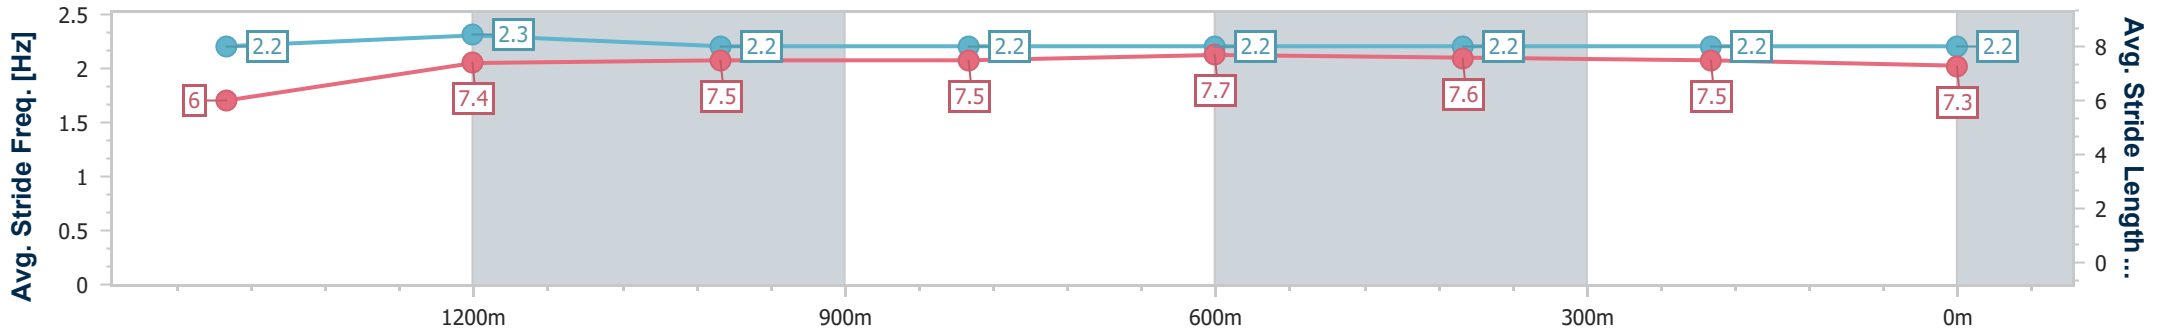

- [] Ranking at each section and finish
- .-.- No data available at this section
- NA No data available

Horse/Jockey Name	Smokin' Rubi
Final Rank	4
Fastest Section Time (Section)	0:11.77 (1400m)
Top Speed [km/h] (Section)	62.8 (Overall)
Race State	Finished

Townsville QLD Professional

Race 1: Carnival Tickets On Sale Now Maiden Plate - 1609m

07 May 2024 - 13:27

Track Rating: Soft, Weather: Fine, Rail Position: +4.5m 1000m-0m, +3m Remainder

Section	Overall	1400m	1200m	1000m	800m	600m	400m	200m						
Section Times	1:40.76 [4] (0:15.49)	1:25.27 [2] (0:11.77)	1:13.50 [2] (0:12.02)	1:01.48 [2] (0:12.07)	0:49.41 [2] (0:11.89)	0:37.52 [1] (0:12.15)	0:25.37 [2] (0:12.49)	0:12.88 [3] (0:12.88)						
Average Speed [km/h]	48.6	61.1	59.8	59.7	61.1	60.5	58.3	56.0						
Top Speed [km/h]	62.8	62.7	61.1	61.2	61.7	61.5	59.2	57.4						
Avg. Dist. to Rail [m]	3.1	0.5	0.3	0.4	1.9	4.0	7.5	8.2						
Avg. Stride Freq. [Hz]	2.2	2.3	2.2	2.2	2.2	2.2	2.2	2.2						
Avg. Stride Length [m]	6.0	7.4	7.5	7.5	7.7	7.6	7.5	7.3						

- [] Ranking at each section and finish
- .-.- No data available at this section
- NA No data available