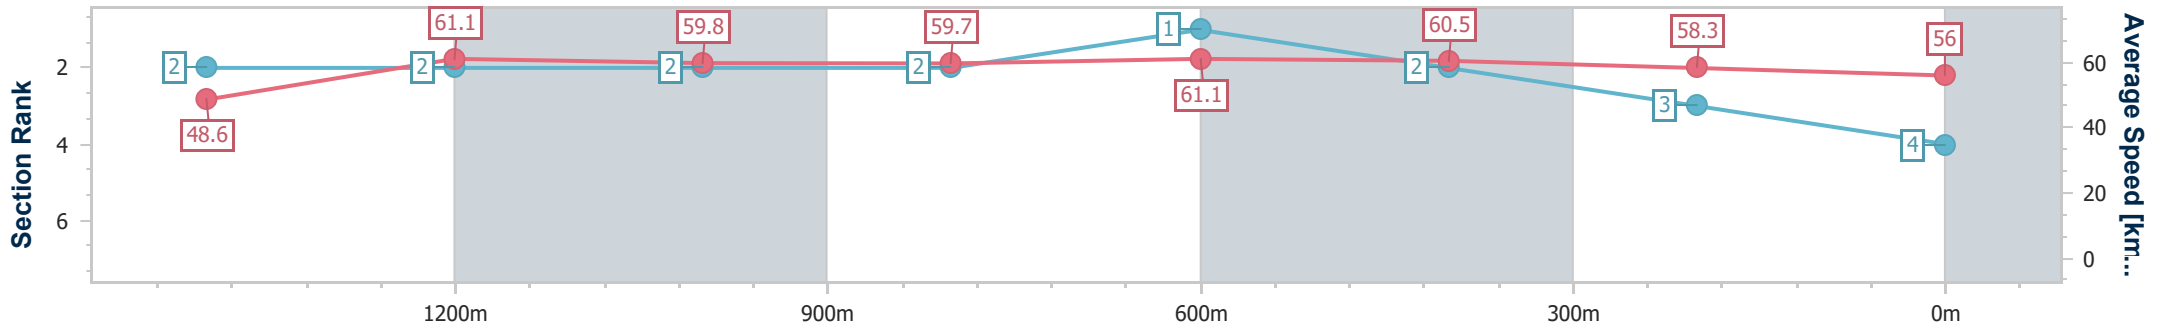

- [] Ranking at each section and finish
- .-.- No data available at this section
- NA No data available

Horse/Jockey Name	Smokin' Rubi
Final Rank	4
Fastest Section Time (Section)	0:11.77 (1400m)
Top Speed [km/h] (Section)	62.8 (Overall)
Race State	Finished

Townsville QLD Professional

Race 1: Carnival Tickets On Sale Now Maiden Plate - 1609m

07 May 2024 - 13:27

Track Rating: Soft, Weather: Fine, Rail Position: +4.5m 1000m-0m, +3m Remainder

Section	Overall	1400m	1200m	1000m	800m	600m	400m	200m						
Section Times	1:40.76 [4] (0:15.49)	1:25.27 [2] (0:11.77)	1:13.50 [2] (0:12.02)	1:01.48 [2] (0:12.07)	0:49.41 [2] (0:11.89)	0:37.52 [1] (0:12.15)	0:25.37 [2] (0:12.49)	0:12.88 [3] (0:12.88)						
Average Speed [km/h]	48.6	61.1	59.8	59.7	61.1	60.5	58.3	56.0						
Top Speed [km/h]	62.8	62.7	61.1	61.2	61.7	61.5	59.2	57.4						
Avg. Dist. to Rail [m]	3.1	0.5	0.3	0.4	1.9	4.0	7.5	8.2						
Avg. Stride Freq. [Hz]	2.2	2.3	2.2	2.2	2.2	2.2	2.2	2.2						
Avg. Stride Length [m]	6.0	7.4	7.5	7.5	7.7	7.6	7.5	7.3						

- [] Ranking at each section and finish
- .-.- No data available at this section
- NA No data available