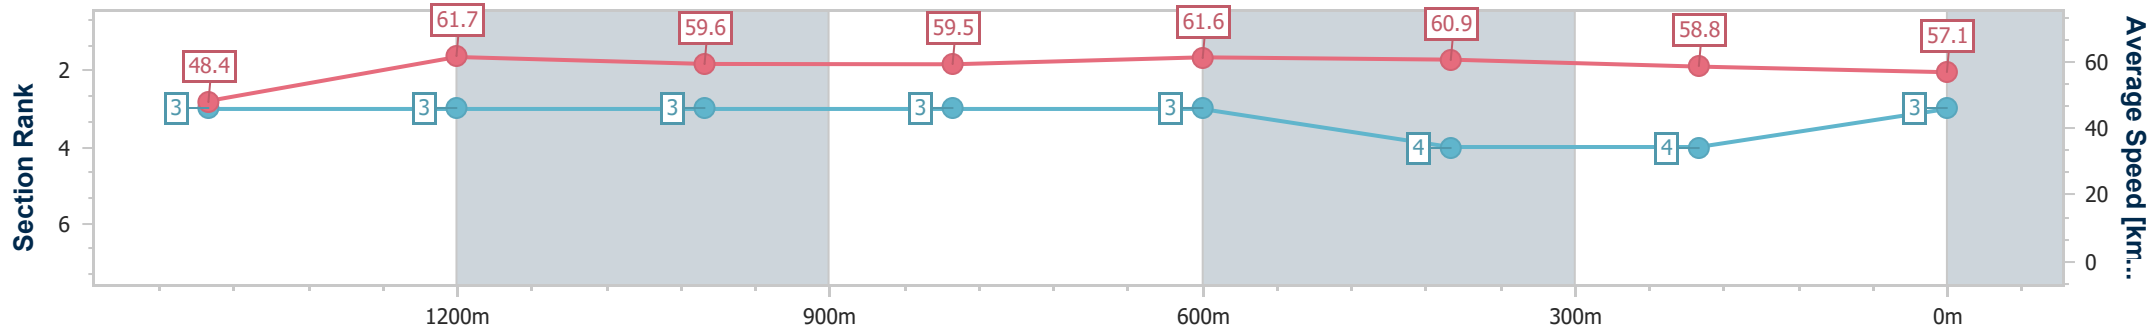

Townsville QLD Professional

Race 1: Carnival Tickets On Sale Now Maiden Plate - 1609m

07 May 2024 - 13:27

Track Rating: Soft, Weather: Fine, Rail Position: +4.5m 1000m-0m, +3m Remainder

Section	Overall	1400m	1200m	1000m	800m	600m	400m	200m						
Section Times	1:40.59 [3] (0:15.69)	1:24.90 [3] (0:11.72)	1:13.18 [3] (0:12.10)	1:01.08 [3] (0:12.13)	0:48.95 [3] (0:11.84)	0:37.11 [3] (0:12.08)	0:25.03 [4] (0:12.41)	0:12.62 [4] (0:12.62)						
Average Speed [km/h]	48.4	61.7	59.6	59.5	61.6	60.9	58.8	57.1						
Top Speed [km/h]	62.5	62.5	60.6	61.5	62.3	62.1	60.0	58.6						
Avg. Dist. to Rail [m]	5.3	1.9	1.1	0.5	2.5	4.7	7.8	8.9						
Avg. Stride Freq. [Hz]	2.2	2.3	2.2	2.2	2.2	2.2	2.2	2.2						
Avg. Stride Length [m]	5.9	7.3	7.4	7.4	7.6	7.4	7.2	7.0						

- [] Ranking at each section and finish
- .-.- No data available at this section
- NA No data available

Horse/Jockey Name	Smokin' Rubi
Final Rank	4
Fastest Section Time (Section)	0:11.77 (1400m)
Top Speed [km/h] (Section)	62.8 (Overall)
Race State	Finished