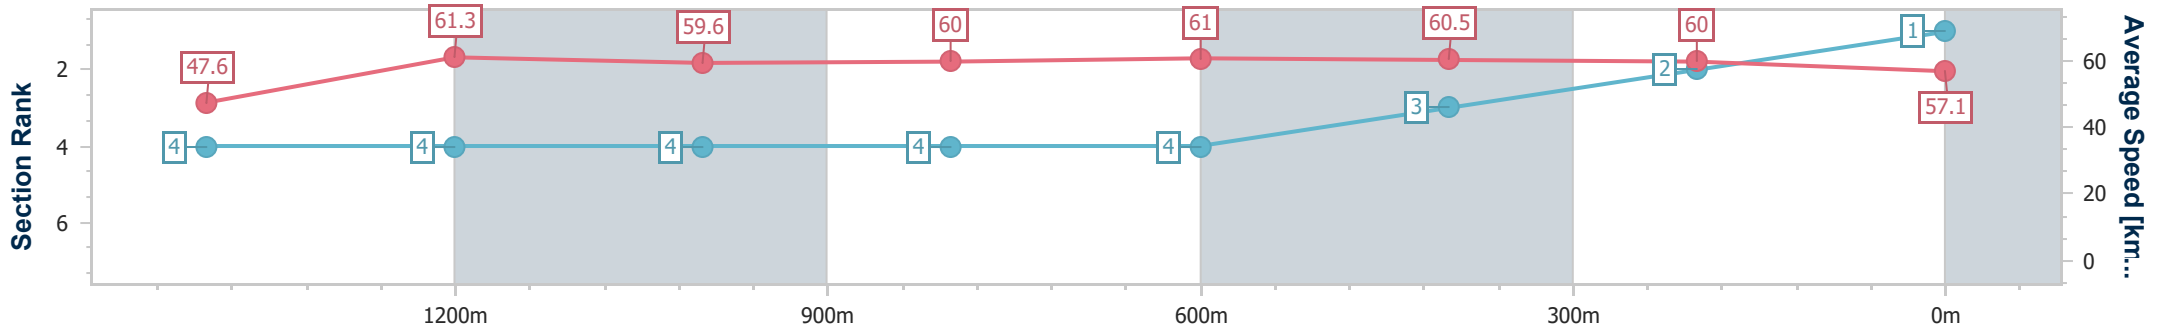

Townsville QLD Professional

Race 1: Carnival Tickets On Sale Now Maiden Plate - 1609m

07 May 2024 - 13:27

Track Rating: Soft, Weather: Fine, Rail Position: +4.5m 1000m-0m, +3m Remainder

Section	Overall	1400m	1200m	1000m	800m	600m	400m	200m
Section Times	1:40.18 [1] (0:15.89)	1:24.29 [4] (0:11.77)	1:12.52 [4] (0:12.08)	1:00.44 [4] (0:11.95)	0:48.49 [4] (0:11.79)	0:36.70 [4] (0:11.98)	0:24.72 [3] (0:12.09)	0:12.63 [2] (0:12.63)
Average Speed [km/h]	47.6	61.3	59.6	60.0	61.0	60.5	60.0	57.1
Top Speed [km/h]	62.5	62.7	60.6	61.8	62.1	62.0	61.0	58.5
Avg. Dist. to Rail [m]	3.8	1.3	0.9	1.2	0.4	1.7	4.9	5.8
Avg. Stride Freq. [Hz]	2.1	2.3	2.3	2.2	2.3	2.3	2.3	2.2
Avg. Stride Length [m]	6.1	7.4	7.3	7.5	7.5	7.4	7.4	7.1