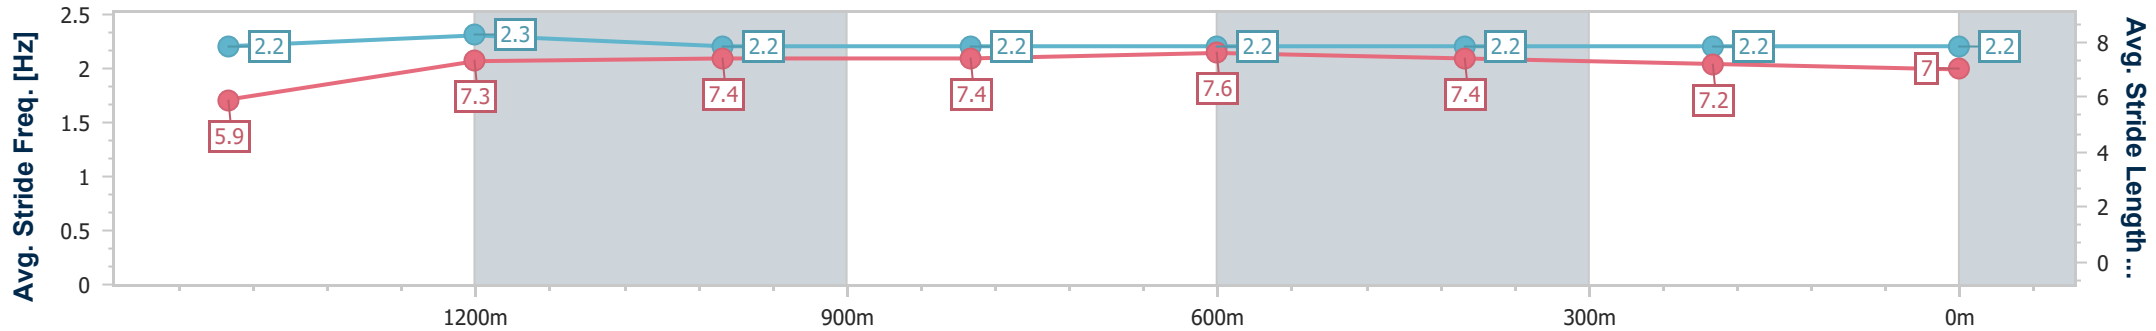

Townsville QLD Professional

Race 1: Carnival Tickets On Sale Now Maiden Plate - 1609m

07 May 2024 - 13:27

Track Rating: Soft, Weather: Fine, Rail Position: +4.5m 1000m-0m, +3m Remainder

Section	Overall	1400m	1200m	1000m	800m	600m	400m	200m						
Section Times	1:40.59 [3] (0:15.69)	1:24.90 [3] (0:11.72)	1:13.18 [3] (0:12.10)	1:01.08 [3] (0:12.13)	0:48.95 [3] (0:11.84)	0:37.11 [3] (0:12.08)	0:25.03 [4] (0:12.41)	0:12.62 [4] (0:12.62)						
Average Speed [km/h]	48.4	61.7	59.6	59.5	61.6	60.9	58.8	57.1						
Top Speed [km/h]	62.5	62.5	60.6	61.5	62.3	62.1	60.0	58.6						
Avg. Dist. to Rail [m]	5.3	1.9	1.1	0.5	2.5	4.7	7.8	8.9						
Avg. Stride Freq. [Hz]	2.2	2.3	2.2	2.2	2.2	2.2	2.2	2.2						
Avg. Stride Length [m]	5.9	7.3	7.4	7.4	7.6	7.4	7.2	7.0						

- [] Ranking at each section and finish
- .-.- No data available at this section
- NA No data available

Horse/Jockey Name	Smokin' Rubi
Final Rank	4
Fastest Section Time (Section)	0:11.77 (1400m)
Top Speed [km/h] (Section)	62.8 (Overall)
Race State	Finished