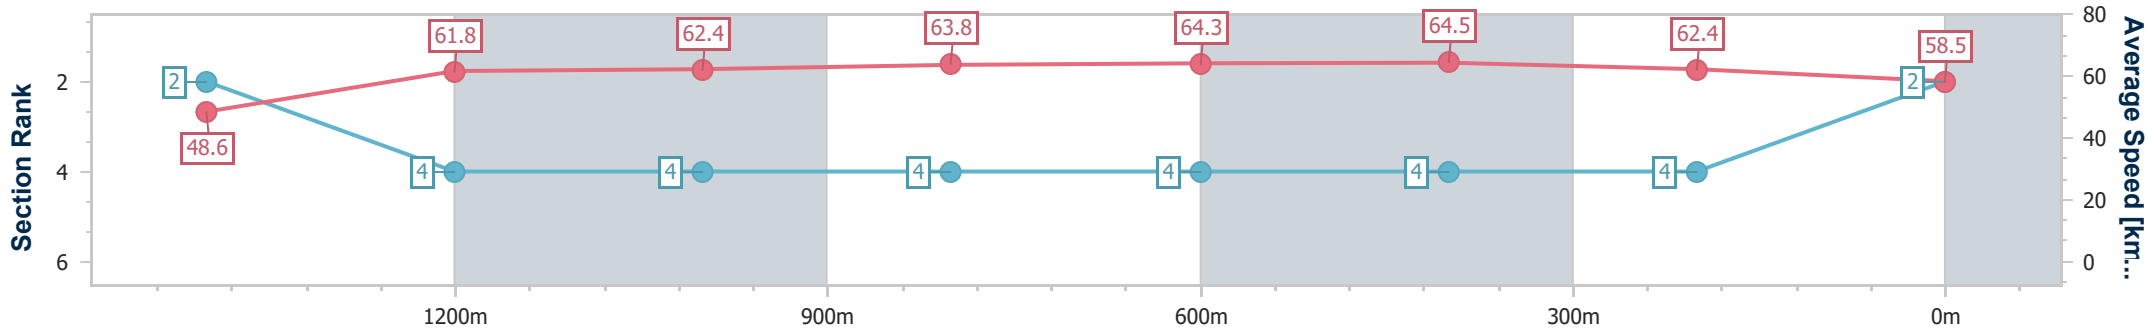

Townsville QLD Professional

Race 2: Become A Member Today BM70 Handicap - 1609m

07 May 2024 - 14:04

Track Rating: Soft, Weather: Fine, Rail Position: +4.5m 1000m-0m, +3m Remainder

Section	Overall	1400m	1200m	1000m	800m	600m	400m	200m						
Section Times	1:36.67 [2] (0:15.57)	1:21.10 [2] (0:11.68)	1:09.42 [4] (0:11.53)	0:57.89 [4] (0:11.25)	0:46.64 [4] (0:11.31)	0:35.33 [4] (0:11.36)	0:23.97 [4] (0:11.65)	0:12.32 [4] (0:12.32)						
Average Speed [km/h]	48.6	61.8	62.4	63.8	64.3	64.5	62.4	58.5						
Top Speed [km/h]	63.9	63.7	63.0	65.1	65.0	66.0	64.4	61.9						
Avg. Dist. to Rail [m]	4.4	0.6	0.5	0.9	2.1	3.4	6.3	7.5						
Avg. Stride Freq. [Hz]	2.2	2.3	2.3	2.3	2.3	2.3	2.4	2.4						
Avg. Stride Length [m]	6.1	7.4	7.7	7.8	7.8	7.7	7.3	6.9						