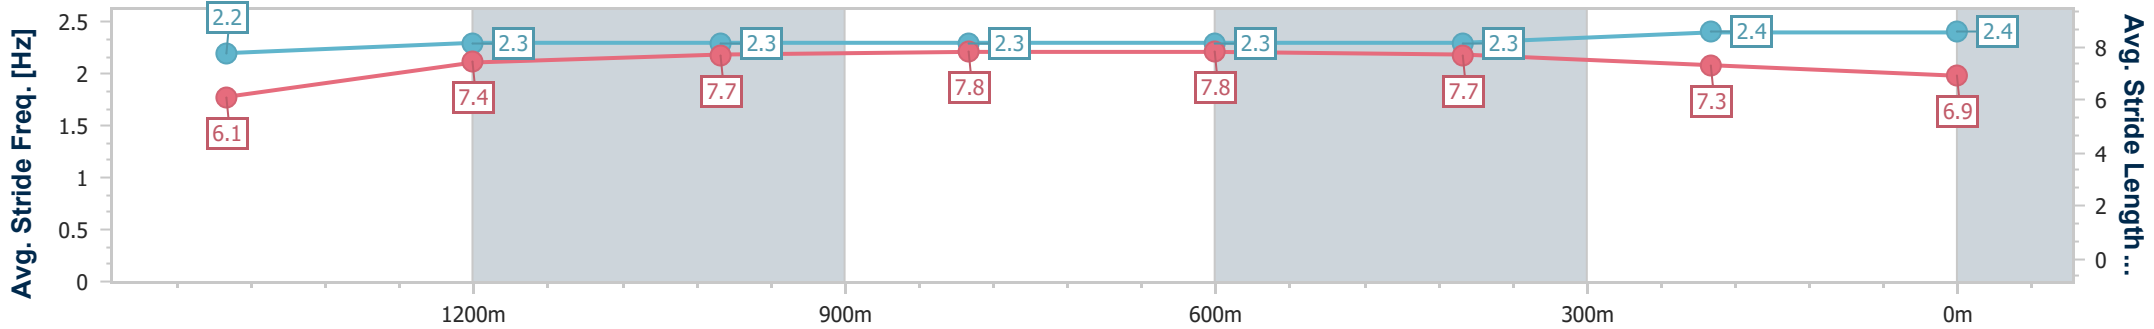

Townsville QLD Professional

Race 2: Become A Member Today BM70 Handicap - 1609m

07 May 2024 - 14:04

Track Rating: Soft, Weather: Fine, Rail Position: +4.5m 1000m-0m, +3m Remainder

Section	Overall	1400m	1200m	1000m	800m	600m	400m	200m						
Section Times	1:36.67 [2] (0:15.57)	1:21.10 [2] (0:11.68)	1:09.42 [4] (0:11.53)	0:57.89 [4] (0:11.25)	0:46.64 [4] (0:11.31)	0:35.33 [4] (0:11.36)	0:23.97 [4] (0:11.65)	0:12.32 [4] (0:12.32)						
Average Speed [km/h]	48.6	61.8	62.4	63.8	64.3	64.5	62.4	58.5						
Top Speed [km/h]	63.9	63.7	63.0	65.1	65.0	66.0	64.4	61.9						
Avg. Dist. to Rail [m]	4.4	0.6	0.5	0.9	2.1	3.4	6.3	7.5						
Avg. Stride Freq. [Hz]	2.2	2.3	2.3	2.3	2.3	2.3	2.4	2.4						
Avg. Stride Length [m]	6.1	7.4	7.7	7.8	7.8	7.7	7.3	6.9						