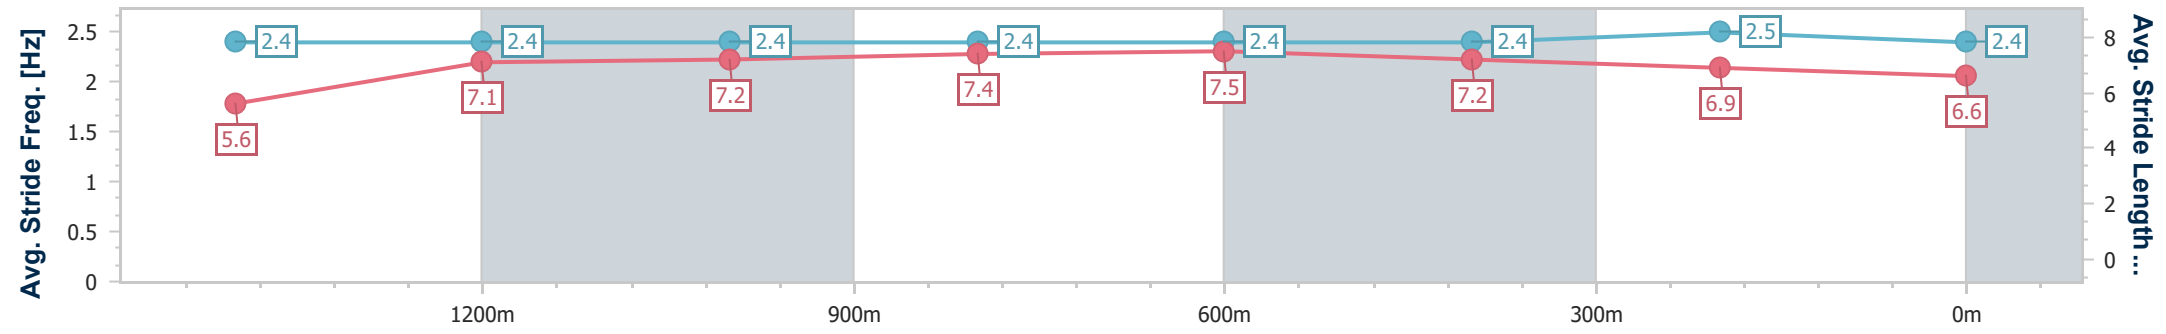

- [] Ranking at each section and finish
- .-.- No data available at this section
- NA No data available

Horse/Jockey Name	Majestics Request
Final Rank	4
Fastest Section Time (Section)	0:11.15 (800m)
Top Speed [km/h] (Section)	66.2 (800m)
Race State	Finished

Townsville QLD Professional

Race 2: Become A Member Today BM70 Handicap - 1609m

07 May 2024 - 14:04

Track Rating: Soft, Weather: Fine, Rail Position: +4.5m 1000m-0m, +3m Remainder

Section	Overall	1400m	1200m	1000m	800m	600m	400m	200m						
Section Times	1:36.92 [4] (0:15.70)	1:21.22 [3] (0:11.42)	1:09.80 [3] (0:11.37)	0:58.43 [2] (0:11.16)	0:47.27 [2] (0:11.15)	0:36.12 [2] (0:11.44)	0:24.68 [2] (0:11.85)	0:12.83 [2] (0:12.83)						
Average Speed [km/h]	48.6	63.5	63.2	64.2	65.2	63.6	61.1	56.1						
Top Speed [km/h]	64.8	66.0	64.3	65.8	66.2	64.6	62.4	59.2						
Avg. Dist. to Rail [m]	5.9	1.8	0.9	0.8	1.8	2.3	3.9	4.3						
Avg. Stride Freq. [Hz]	2.4	2.4	2.4	2.4	2.4	2.4	2.5	2.4						
Avg. Stride Length [m]	5.6	7.1	7.2	7.4	7.5	7.2	6.9	6.6						

- [] Ranking at each section and finish
- .-.- No data available at this section
- NA No data available

Horse/Jockey Name	Awe
Final Rank	5
Fastest Section Time (Section)	0:11.06 (1000m)
Top Speed [km/h] (Section)	65.2 (600m)
Race State	Finished