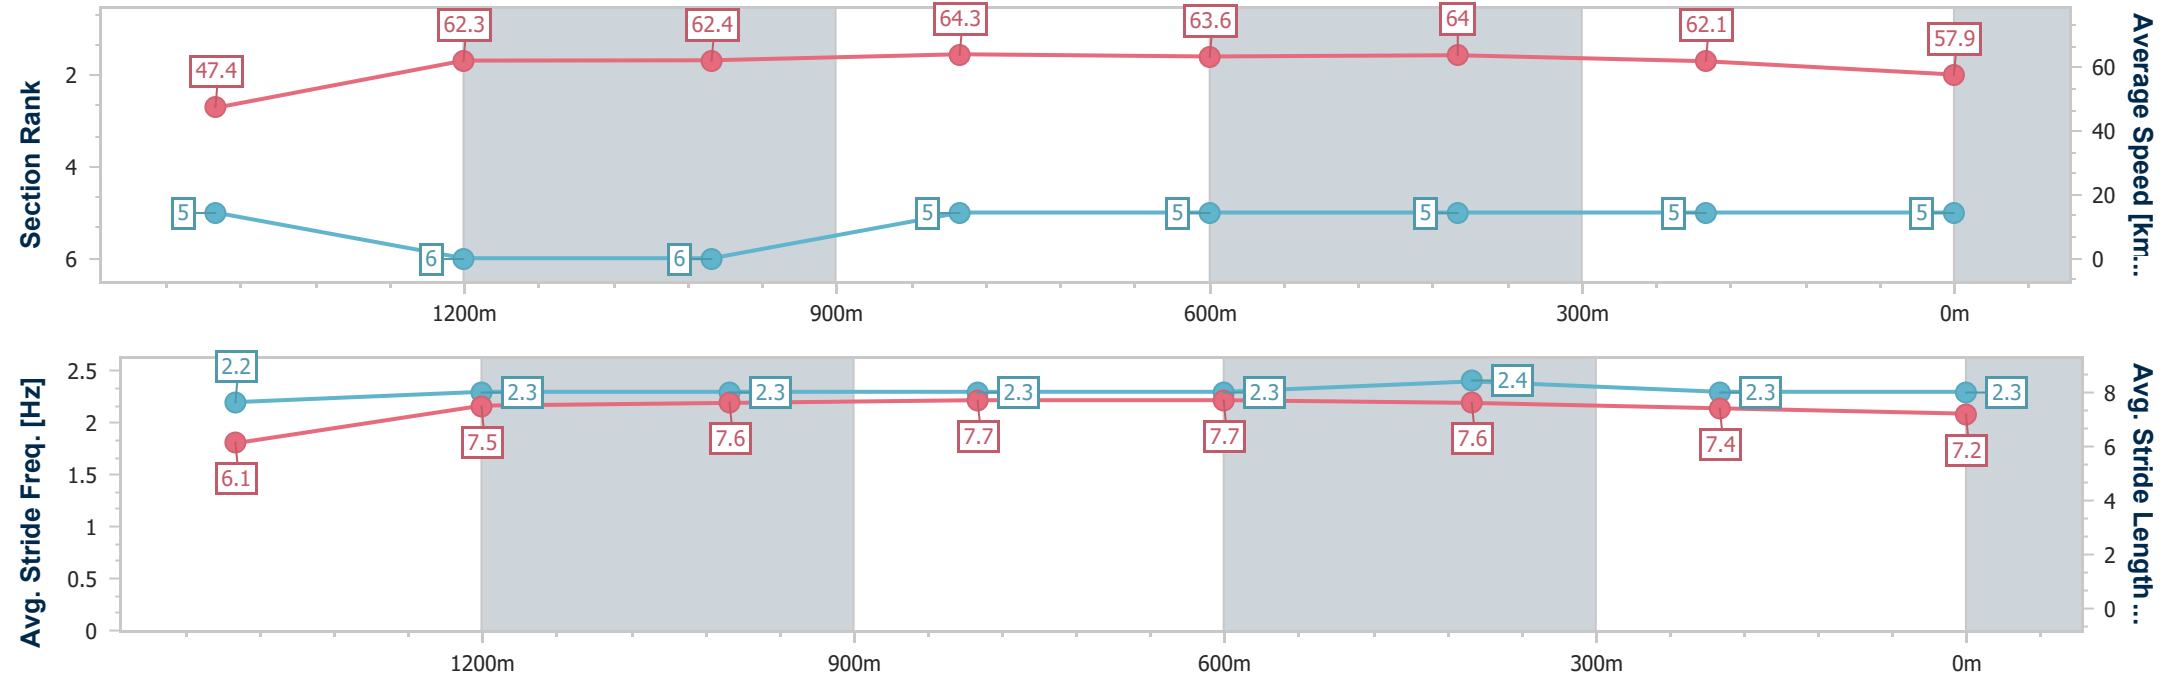

- [] Ranking at each section and finish
- .-.- No data available at this section
- NA No data available

Horse/Jockey Name	Awe
Final Rank	5
Fastest Section Time (Section)	0:11.06 (1000m)
Top Speed [km/h] (Section)	65.2 (600m)
Race State	Finished

Townsville QLD Professional

Race 2: Become A Member Today BM70 Handicap - 1609m

07 May 2024 - 14:04

Track Rating: Soft, Weather: Fine, Rail Position: +4.5m 1000m-0m, +3m Remainder

Section	Overall	1400m	1200m	1000m	800m	600m	400m	200m						
Section Times	1:36.93 [5] (0:15.98)	1:20.95 [5] (0:11.58)	1:09.37 [6] (0:11.51)	0:57.86 [6] (0:11.06)	0:46.80 [5] (0:11.36)	0:35.44 [5] (0:11.36)	0:24.08 [5] (0:11.65)	0:12.43 [5] (0:12.43)						
Average Speed [km/h]	47.4	62.3	62.4	64.3	63.6	64.0	62.1	57.9						
Top Speed [km/h]	63.4	64.4	64.3	64.9	64.2	65.2	64.1	60.4						
Avg. Dist. to Rail [m]	4.3	0.2	0.6	2.0	0.5	2.0	3.6	5.2						
Avg. Stride Freq. [Hz]	2.2	2.3	2.3	2.3	2.3	2.4	2.3	2.3						
Avg. Stride Length [m]	6.1	7.5	7.6	7.7	7.7	7.6	7.4	7.2						

- [] Ranking at each section and finish
- .-.- No data available at this section
- NA No data available

Horse/Jockey Name	Sebrossa
Final Rank	6
Fastest Section Time (Section)	0:11.23 (800m)
Top Speed [km/h] (Section)	65.6 (1000m)
Race State	Finished