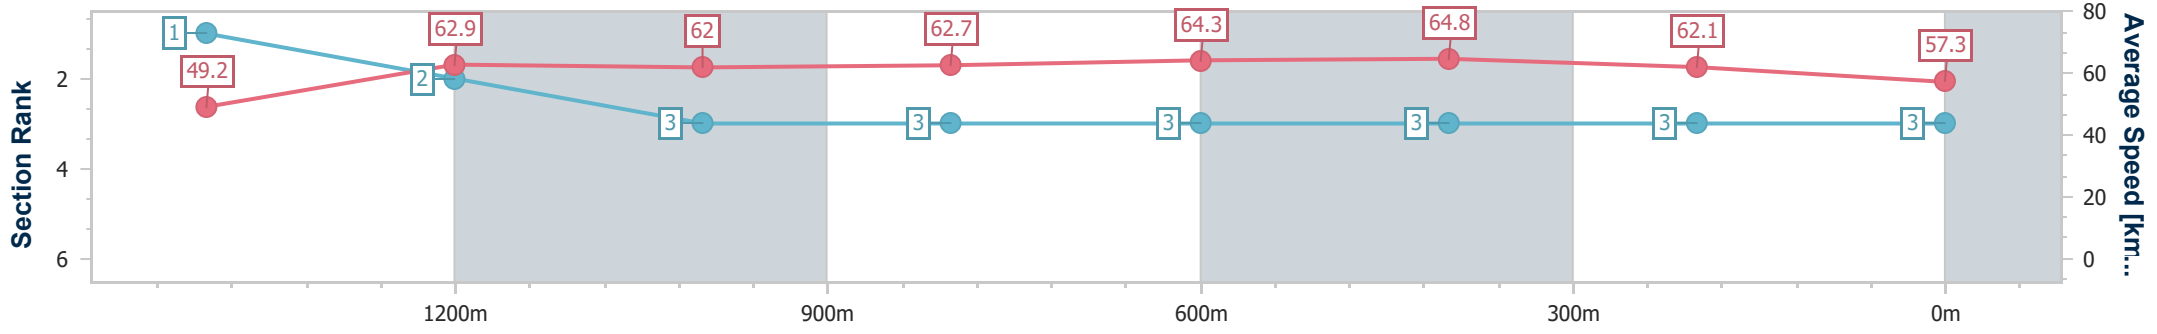

Townsville QLD Professional

Race 2: Become A Member Today BM70 Handicap - 1609m

07 May 2024 - 14:04

Track Rating: Soft, Weather: Fine, Rail Position: +4.5m 1000m-0m, +3m Remainder

Section	Overall	1400m	1200m	1000m	800m	600m	400m	200m						
Section Times	1:36.70 [3] (0:15.48)	1:21.22 [1] (0:11.45)	1:09.77 [2] (0:11.58)	0:58.19 [3] (0:11.34)	0:46.85 [3] (0:11.26)	0:35.59 [3] (0:11.34)	0:24.25 [3] (0:11.68)	0:12.57 [3] (0:12.57)						
Average Speed [km/h]	49.2	62.9	62.0	62.7	64.3	64.8	62.1	57.3						
Top Speed [km/h]	64.7	63.6	62.6	63.6	65.9	66.3	65.1	60.9						
Avg. Dist. to Rail [m]	6.9	0.3	0.5	2.3	1.0	3.7	5.0	5.3						
Avg. Stride Freq. [Hz]	2.3	2.4	2.3	2.3	2.3	2.4	2.4	2.3						
Avg. Stride Length [m]	6.0	7.4	7.4	7.5	7.6	7.5	7.1	6.9						

- [] Ranking at each section and finish
- .-.- No data available at this section
- NA No data available

Horse/Jockey Name	Majestics Request
Final Rank	4
Fastest Section Time (Section)	0:11.15 (800m)
Top Speed [km/h] (Section)	66.2 (800m)
Race State	Finished