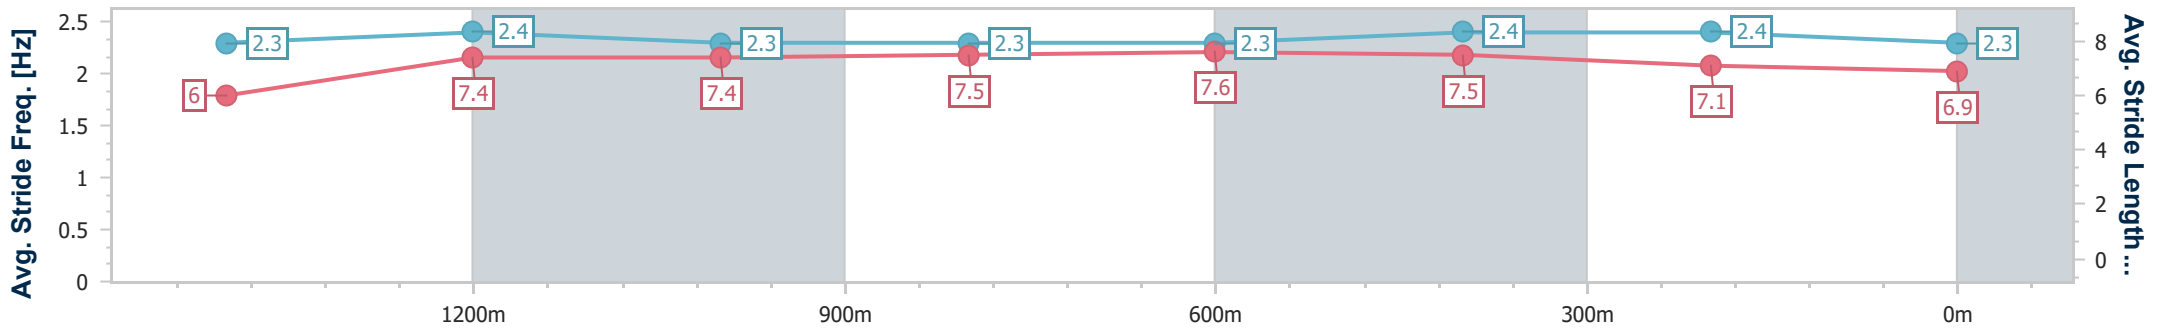

Townsville QLD Professional

Race 2: Become A Member Today BM70 Handicap - 1609m

07 May 2024 - 14:04

Track Rating: Soft, Weather: Fine, Rail Position: +4.5m 1000m-0m, +3m Remainder

Section	Overall	1400m	1200m	1000m	800m	600m	400m	200m						
Section Times	1:36.70 [3] (0:15.48)	1:21.22 [1] (0:11.45)	1:09.77 [2] (0:11.58)	0:58.19 [3] (0:11.34)	0:46.85 [3] (0:11.26)	0:35.59 [3] (0:11.34)	0:24.25 [3] (0:11.68)	0:12.57 [3] (0:12.57)						
Average Speed [km/h]	49.2	62.9	62.0	62.7	64.3	64.8	62.1	57.3						
Top Speed [km/h]	64.7	63.6	62.6	63.6	65.9	66.3	65.1	60.9						
Avg. Dist. to Rail [m]	6.9	0.3	0.5	2.3	1.0	3.7	5.0	5.3						
Avg. Stride Freq. [Hz]	2.3	2.4	2.3	2.3	2.3	2.4	2.4	2.3						
Avg. Stride Length [m]	6.0	7.4	7.4	7.5	7.6	7.5	7.1	6.9						

- [] Ranking at each section and finish
- .-.- No data available at this section
- NA No data available

Horse/Jockey Name	Majestics Request
Final Rank	4
Fastest Section Time (Section)	0:11.15 (800m)
Top Speed [km/h] (Section)	66.2 (800m)
Race State	Finished