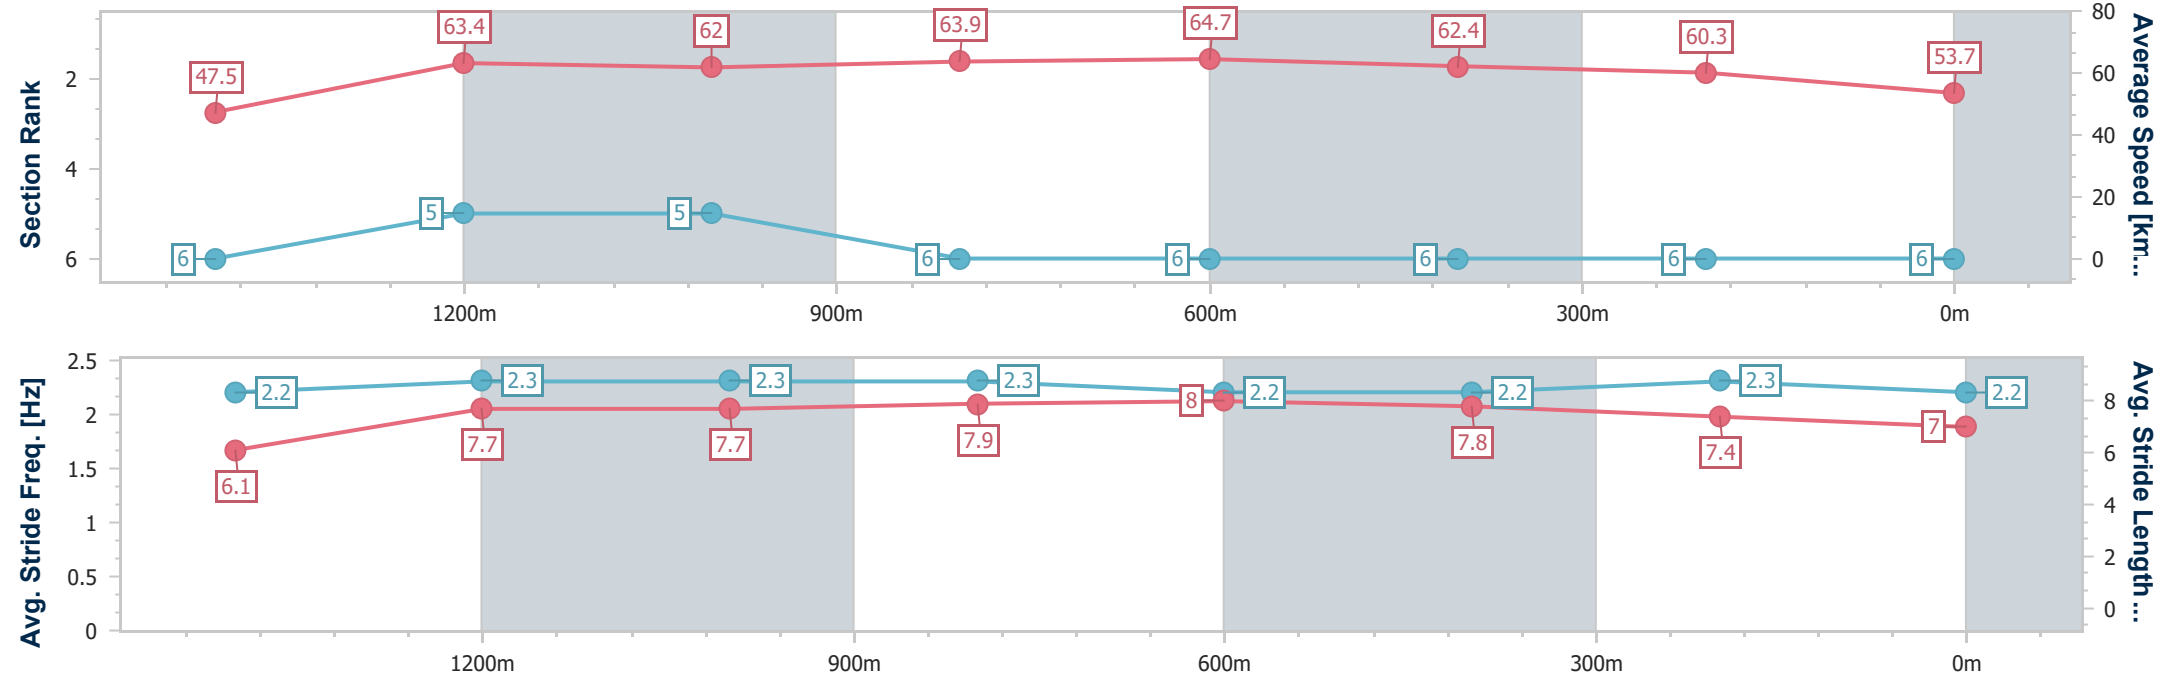

- [] Ranking at each section and finish
- .-.- No data available at this section
- NA No data available

Horse/Jockey Name	Sebrossa
Final Rank	6
Fastest Section Time (Section)	0:11.23 (800m)
Top Speed [km/h] (Section)	65.6 (1000m)
Race State	Finished

Townsville QLD Professional

Race 2: Become A Member Today BM70 Handicap - 1609m

07 May 2024 - 14:04

Track Rating: Soft, Weather: Fine, Rail Position: +4.5m 1000m-0m, +3m Remainder

Section	Overall	1400m	1200m	1000m	800m	600m	400m	200m						
Section Times	1:38.81 [6] (0:16.01)	1:22.80 [6] (0:11.44)	1:11.36 [5] (0:11.57)	0:59.79 [5] (0:11.27)	0:48.52 [6] (0:11.23)	0:37.29 [6] (0:11.77)	0:25.52 [6] (0:12.13)	0:13.39 [6] (0:13.39)						
Average Speed [km/h]	47.5	63.4	62.0	63.9	64.7	62.4	60.3	53.7						
Top Speed [km/h]	64.6	64.6	63.2	65.6	65.3	64.1	61.4	58.8						
Avg. Dist. to Rail [m]	6.0	1.8	0.7	0.7	1.9	4.3	7.2	7.0						
Avg. Stride Freq. [Hz]	2.2	2.3	2.3	2.3	2.2	2.2	2.3	2.2						
Avg. Stride Length [m]	6.1	7.7	7.7	7.9	8.0	7.8	7.4	7.0						

- [] Ranking at each section and finish
- .-.- No data available at this section
- NA No data available