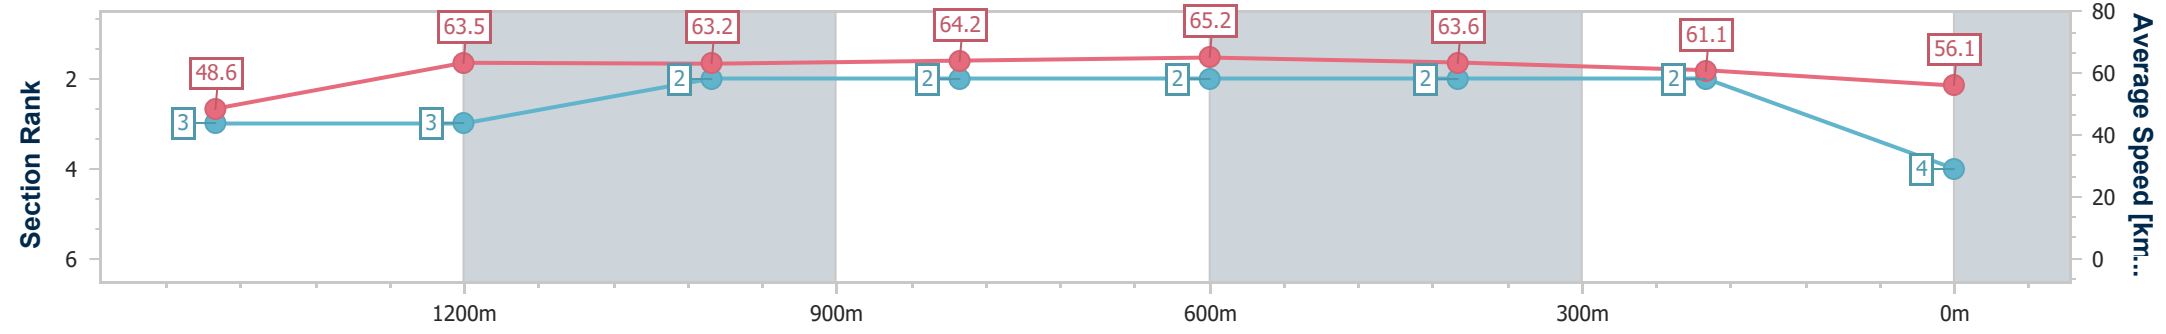

Townsville QLD Professional

Race 2: Become A Member Today BM70 Handicap - 1609m

07 May 2024 - 14:04

Track Rating: Soft, Weather: Fine, Rail Position: +4.5m 1000m-0m, +3m Remainder

Section	Overall	1400m	1200m	1000m	800m	600m	400m	200m						
Section Times	1:36.92 [4] (0:15.70)	1:21.22 [3] (0:11.42)	1:09.80 [3] (0:11.37)	0:58.43 [2] (0:11.16)	0:47.27 [2] (0:11.15)	0:36.12 [2] (0:11.44)	0:24.68 [2] (0:11.85)	0:12.83 [2] (0:12.83)						
Average Speed [km/h]	48.6	63.5	63.2	64.2	65.2	63.6	61.1	56.1						
Top Speed [km/h]	64.8	66.0	64.3	65.8	66.2	64.6	62.4	59.2						
Avg. Dist. to Rail [m]	5.9	1.8	0.9	0.8	1.8	2.3	3.9	4.3						
Avg. Stride Freq. [Hz]	2.4	2.4	2.4	2.4	2.4	2.4	2.5	2.4						
Avg. Stride Length [m]	5.6	7.1	7.2	7.4	7.5	7.2	6.9	6.6						

- [] Ranking at each section and finish
- .-.- No data available at this section
- NA No data available

Horse/Jockey Name	Awe
Final Rank	5
Fastest Section Time (Section)	0:11.06 (1000m)
Top Speed [km/h] (Section)	65.2 (600m)
Race State	Finished