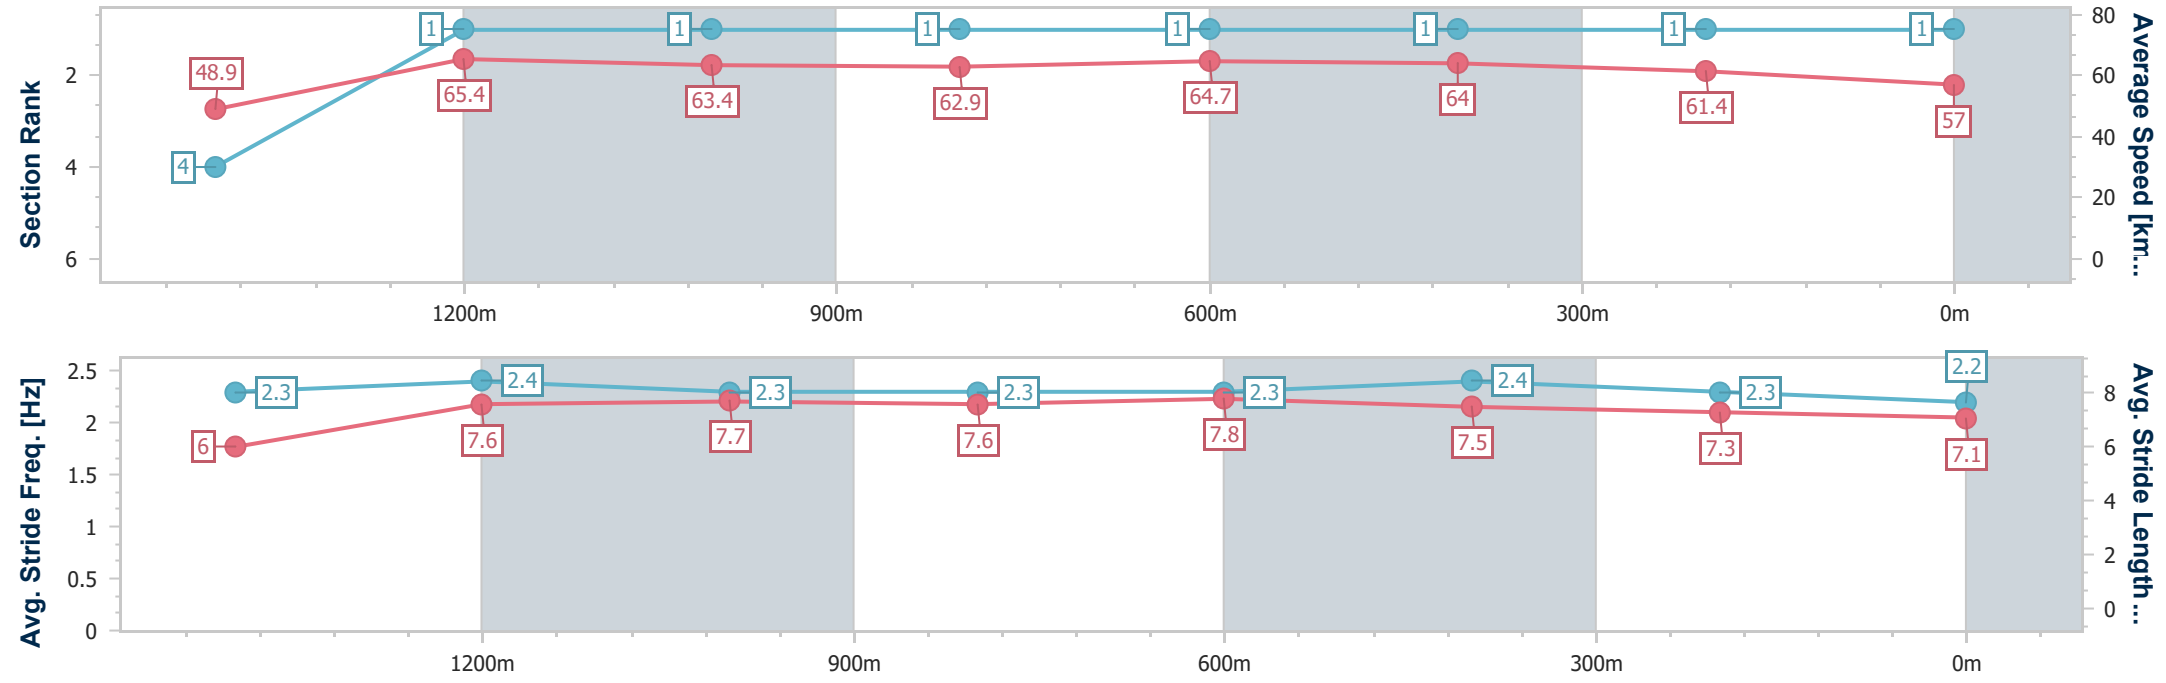

Horse/Jockey Name	Mooloolaba
Final Rank	1
Fastest Section Time (Section)	0:11.09 (1400m)
Top Speed [km/h] (Section)	68.0 (1400m)
Race State	Finished

Townsville QLD Professional

Race 2: Become A Member Today BM70 Handicap - 1609m

07 May 2024 - 14:04

Track Rating: Soft, Weather: Fine, Rail Position: +4.5m 1000m-0m, +3m Remainder

Section	Overall	1400m	1200m	1000m	800m	600m	400m	200m						
Section Times	1:36.44 [1] (0:15.70)	1:20.74 [4] (0:11.09)	1:09.65 [1] (0:11.34)	0:58.31 [1] (0:11.33)	0:46.98 [1] (0:11.12)	0:35.86 [1] (0:11.41)	0:24.45 [1] (0:11.84)	0:12.61 [1] (0:12.61)						
Average Speed [km/h]	48.9	65.4	63.4	62.9	64.7	64.0	61.4	57.0						
Top Speed [km/h]	65.1	68.0	64.7	64.2	65.7	66.1	62.3	60.0						
Avg. Dist. to Rail [m]	9.5	3.5	1.3	2.1	0.4	2.7	5.0	4.6						
Avg. Stride Freq. [Hz]	2.3	2.4	2.3	2.3	2.3	2.4	2.3	2.2						
Avg. Stride Length [m]	6.0	7.6	7.7	7.6	7.8	7.5	7.3	7.1						