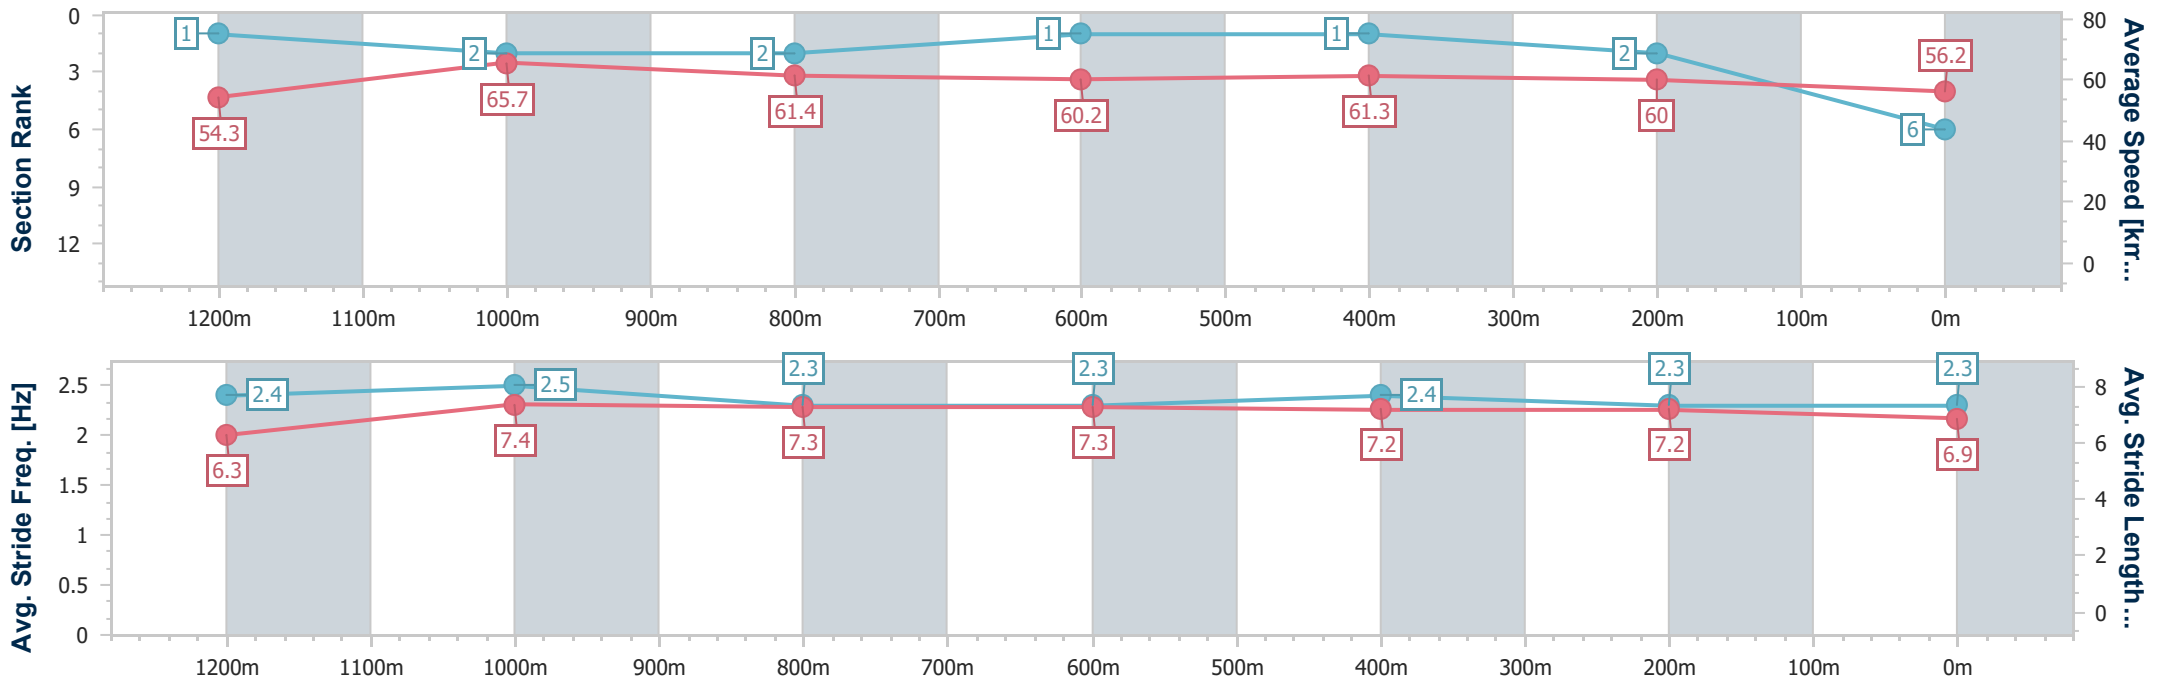

Sunshine Coast Poly Track QLD Professional

Race 3: LAKESIDE GLASS & ALUMINIUM Maiden Plate - 1400m

12 May 2024 - 13:55

Track Rating: Synthetic, Weather: Overcast, Rail Position: True

Section	Overall	1200m	1000m	800m	600m	400m	200m
Section Times	1:24.61 [6] (0:13.28)	1:11.33 [1] (0:11.05)	1:00.28 [2] (0:11.74)	0:48.54 [2] (0:12.06)	0:36.48 [1] (0:11.73)	0:24.75 [1] (0:12.00)	0:12.75 [2] (0:12.75)
Average Speed [km/h]	54.3	65.7	61.4	60.2	61.3	60.0	56.2
Top Speed [km/h]	68.0	68.1	63.5	62.4	62.6	61.7	57.9
Avg. Dist. to Rail [m]	2.5	2.9	3.3	1.3	0.2	0.2	0.2
Avg. Stride Freq. [Hz]	2.4	2.5	2.3	2.3	2.4	2.3	2.3
Avg. Stride Length [m]	6.3	7.4	7.3	7.3	7.2	7.2	6.9

- [ ] Ranking at each section and finish
- .-.- No data available at this section
- NA No data available

Horse/Jockey Name	Always Split Tens
Final Rank	7
Fastest Section Time (Section)	0:10.93 (1200m)
Top Speed [km/h] (Section)	68.2 (Overall)
Race State	Finished