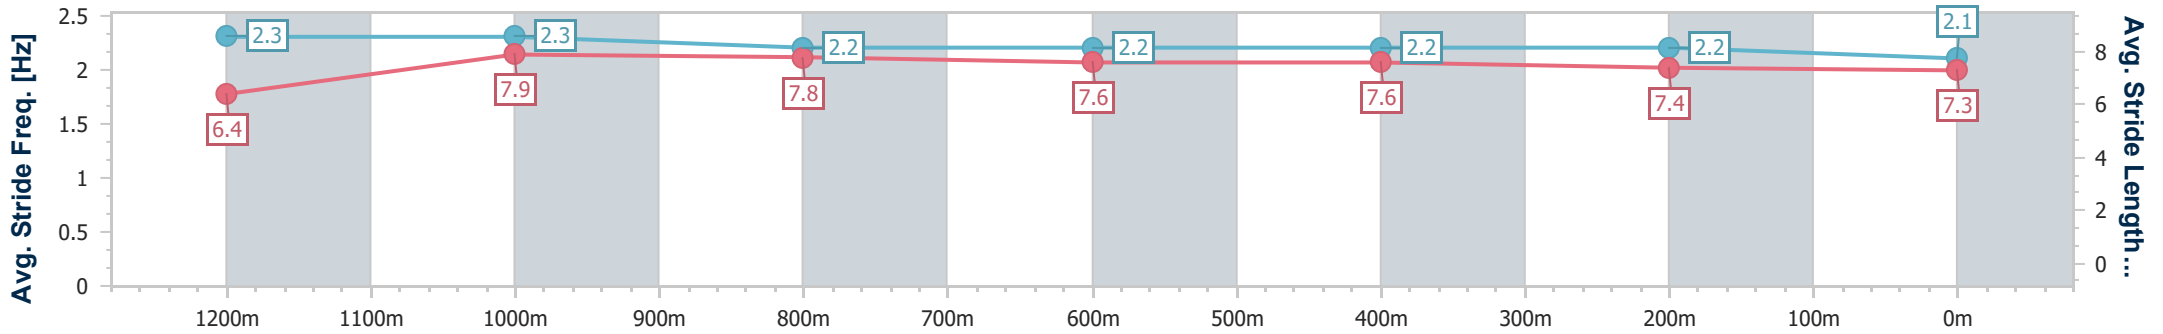

- [ ] Ranking at each section and finish
- .-.- No data available at this section
- NA No data available

Horse/Jockey Name	Always Split Tens
Final Rank	7
Fastest Section Time (Section)	0:10.93 (1200m)
Top Speed [km/h] (Section)	68.2 (Overall)
Race State	Finished

Sunshine Coast Poly Track QLD Professional

Race 3: LAKESIDE GLASS & ALUMINIUM Maiden Plate - 1400m

12 May 2024 - 13:55

Track Rating: Synthetic, Weather: Overcast, Rail Position: True

Section	Overall	1200m	1000m	800m	600m	400m	200m
Section Times	1:24.96 [7] (0:13.38)	1:11.58 [2] (0:10.93)	1:00.65 [1] (0:11.65)	0:49.00 [1] (0:12.19)	0:36.81 [2] (0:11.92)	0:24.89 [2] (0:12.15)	0:12.74 [6] (0:12.74)
Average Speed [km/h]	53.9	66.0	61.8	60.1	61.3	59.3	56.3
Top Speed [km/h]	68.2	67.7	64.5	62.1	62.2	60.9	57.9
Avg. Dist. to Rail [m]	2.8	1.3	2.2	2.6	2.3	3.9	4.7
Avg. Stride Freq. [Hz]	2.3	2.3	2.2	2.2	2.2	2.2	2.1
Avg. Stride Length [m]	6.4	7.9	7.8	7.6	7.6	7.4	7.3