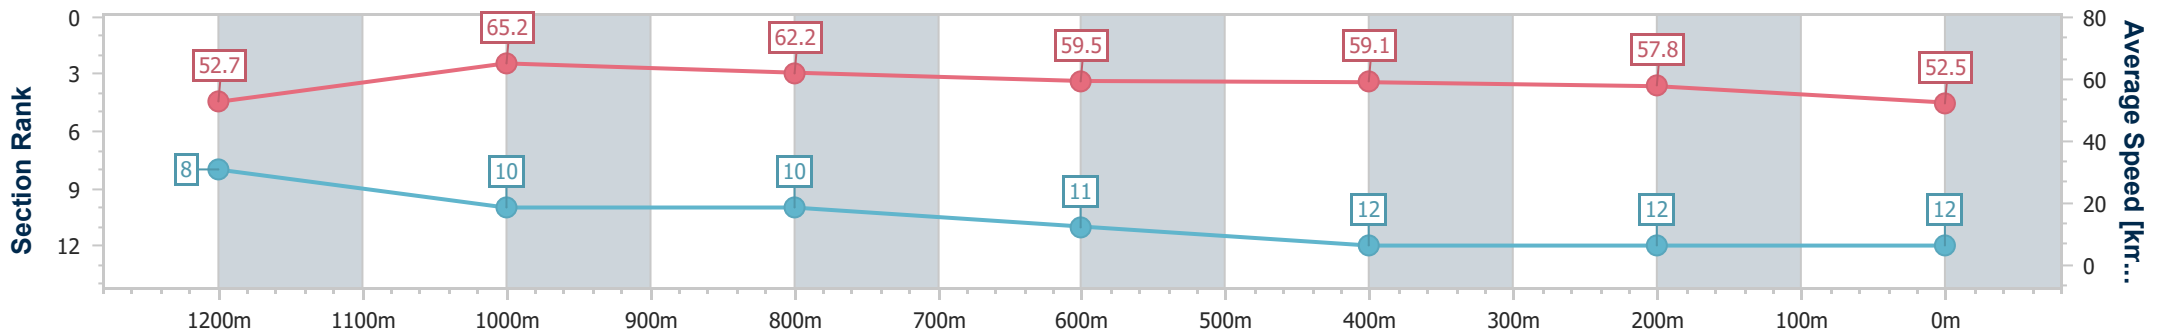

Sunshine Coast Poly Track QLD Professional

Race 3: LAKESIDE GLASS & ALUMINIUM Maiden Plate - 1400m

12 May 2024 - 13:55

Track Rating: Synthetic, Weather: Overcast, Rail Position: True

Section	Overall	1200m	1000m	800m	600m	400m	200m
Section Times	1:27.73 [12] (0:13.78)	1:13.95 [8] (0:11.23)	1:02.72 [10] (0:11.60)	0:51.12 [10] (0:12.45)	0:38.67 [11] (0:12.59)	0:26.08 [12] (0:12.45)	0:13.63 [12] (0:13.63)
Average Speed [km/h]	52.7	65.2	62.2	59.5	59.1	57.8	52.5
Top Speed [km/h]	65.7	66.7	65.0	61.6	60.4	58.8	56.4
Avg. Dist. to Rail [m]	9.1	5.6	4.6	4.7	4.5	5.5	5.0
Avg. Stride Freq. [Hz]	2.3	2.4	2.3	2.3	2.3	2.2	2.1
Avg. Stride Length [m]	6.4	7.7	7.7	7.3	7.2	7.2	6.9

- [ ] Ranking at each section and finish
- .-.- No data available at this section
- NA No data available