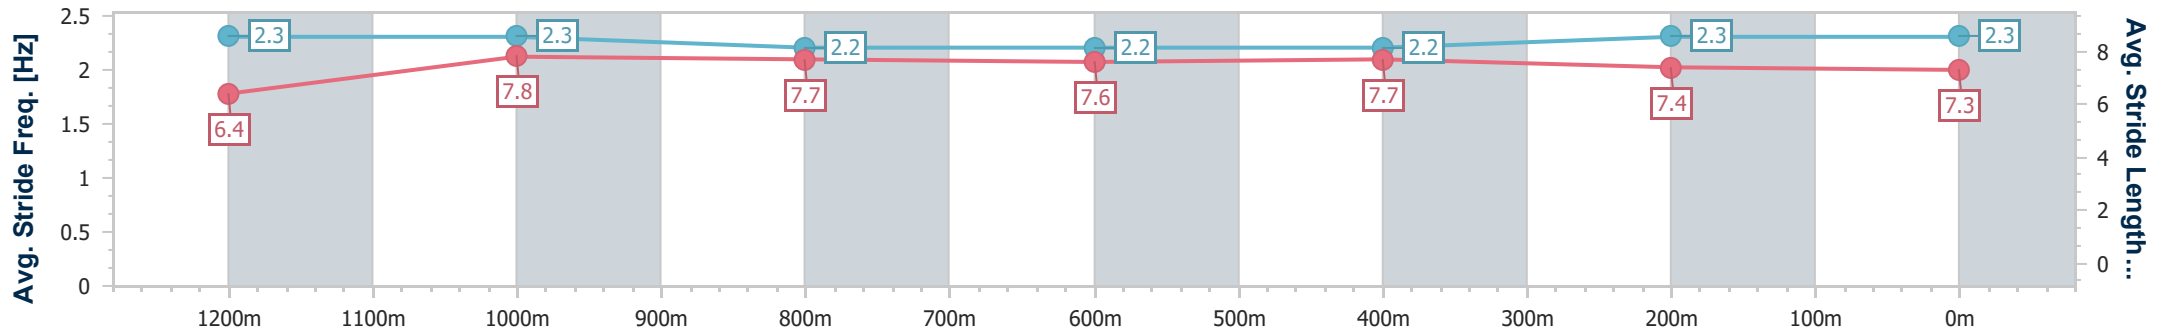

Horse/Jockey Name	Pretty Little Liar
Final Rank	1
Fastest Section Time (Section)	0:11.03 (1200m)
Top Speed [km/h] (Section)	66.7 (1200m)
Race State	Finished

Sunshine Coast Poly Track QLD Professional

Race 3: LAKESIDE GLASS & ALUMINIUM Maiden Plate - 1400m

12 May 2024 - 13:55

Track Rating: Synthetic, Weather: Overcast, Rail Position: True

Section	Overall	1200m	1000m	800m	600m	400m	200m
Section Times	1:23.89 [1] (0:13.50)	1:10.39 [3] (0:11.03)	0:59.36 [3] (0:11.69)	0:47.67 [3] (0:12.17)	0:35.50 [4] (0:11.85)	0:23.65 [5] (0:11.63)	0:12.02 [3] (0:12.02)
Average Speed [km/h]	53.6	65.8	61.7	60.2	61.5	62.0	59.6
Top Speed [km/h]	66.3	66.7	64.4	62.0	62.6	63.6	61.9
Avg. Dist. to Rail [m]	4.8	3.0	3.0	2.3	2.0	4.9	3.9
Avg. Stride Freq. [Hz]	2.3	2.3	2.2	2.2	2.2	2.3	2.3
Avg. Stride Length [m]	6.4	7.8	7.7	7.6	7.7	7.4	7.3