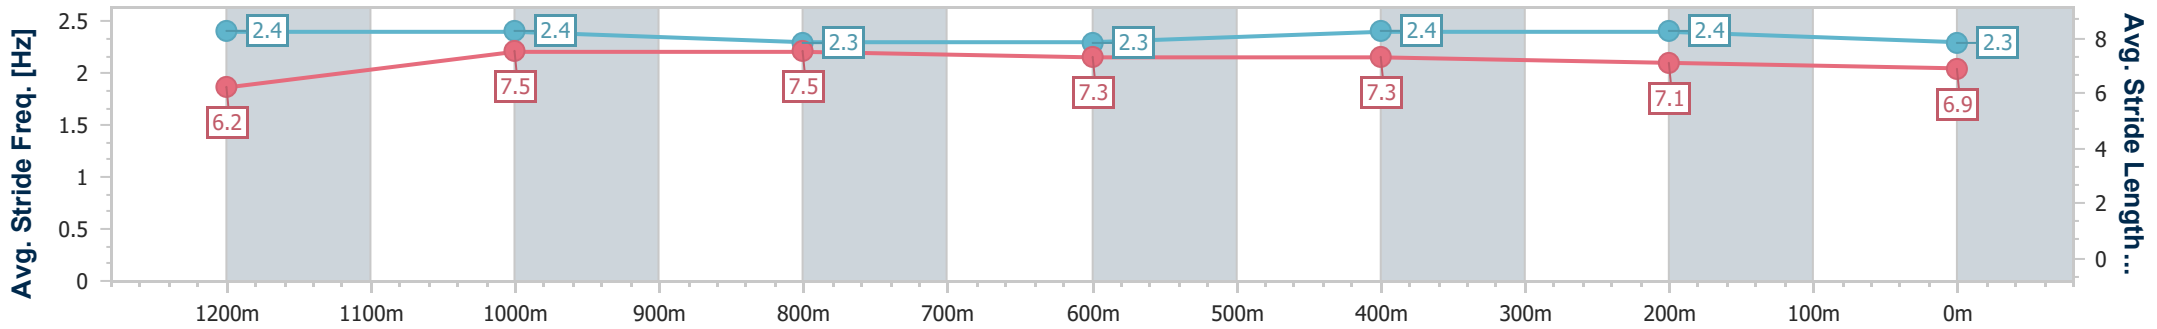

Sunshine Coast Poly Track QLD Professional

Race 3: LAKESIDE GLASS & ALUMINIUM Maiden Plate - 1400m

12 May 2024 - 13:55

Track Rating: Synthetic, Weather: Overcast, Rail Position: True

Section	Overall	1200m	1000m	800m	600m	400m	200m
Section Times	1:24.52 [4] (0:13.65)	1:10.87 [4] (0:11.04)	0:59.83 [4] (0:11.69)	0:48.14 [6] (0:12.05)	0:36.09 [5] (0:11.64)	0:24.45 [2] (0:11.87)	0:12.58 [4] (0:12.58)
Average Speed [km/h]	53.0	65.4	61.7	59.7	61.5	60.7	56.9
Top Speed [km/h]	67.9	67.6	64.8	61.6	62.7	62.2	59.3
Avg. Dist. to Rail [m]	5.3	2.0	2.1	0.8	0.8	1.1	2.2
Avg. Stride Freq. [Hz]	2.4	2.4	2.3	2.3	2.4	2.4	2.3
Avg. Stride Length [m]	6.2	7.5	7.5	7.3	7.3	7.1	6.9