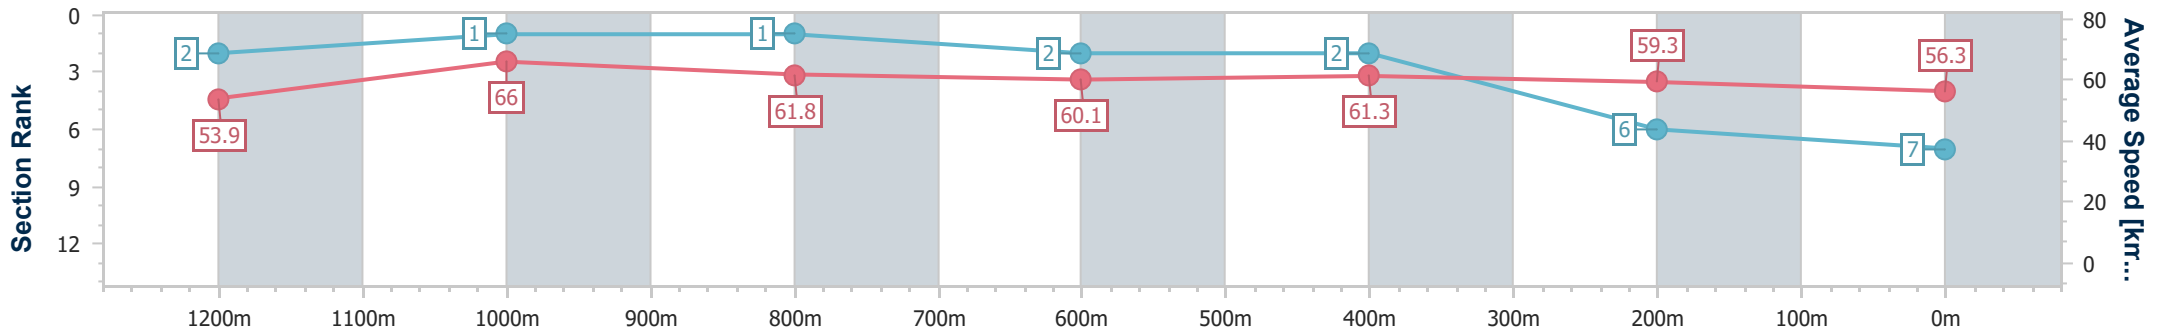

- [ ] Ranking at each section and finish
- .-.- No data available at this section
- NA No data available

Horse/Jockey Name	Always Split Tens
Final Rank	7
Fastest Section Time (Section)	0:10.93 (1200m)
Top Speed [km/h] (Section)	68.2 (Overall)
Race State	Finished

Sunshine Coast Poly Track QLD Professional

Race 3: LAKESIDE GLASS & ALUMINIUM Maiden Plate - 1400m

12 May 2024 - 13:55

Track Rating: Synthetic, Weather: Overcast, Rail Position: True

Section	Overall	1200m	1000m	800m	600m	400m	200m
Section Times	1:24.96 [7] (0:13.38)	1:11.58 [2] (0:10.93)	1:00.65 [1] (0:11.65)	0:49.00 [1] (0:12.19)	0:36.81 [2] (0:11.92)	0:24.89 [2] (0:12.15)	0:12.74 [6] (0:12.74)
Average Speed [km/h]	53.9	66.0	61.8	60.1	61.3	59.3	56.3
Top Speed [km/h]	68.2	67.7	64.5	62.1	62.2	60.9	57.9
Avg. Dist. to Rail [m]	2.8	1.3	2.2	2.6	2.3	3.9	4.7
Avg. Stride Freq. [Hz]	2.3	2.3	2.2	2.2	2.2	2.2	2.1
Avg. Stride Length [m]	6.4	7.9	7.8	7.6	7.6	7.4	7.3