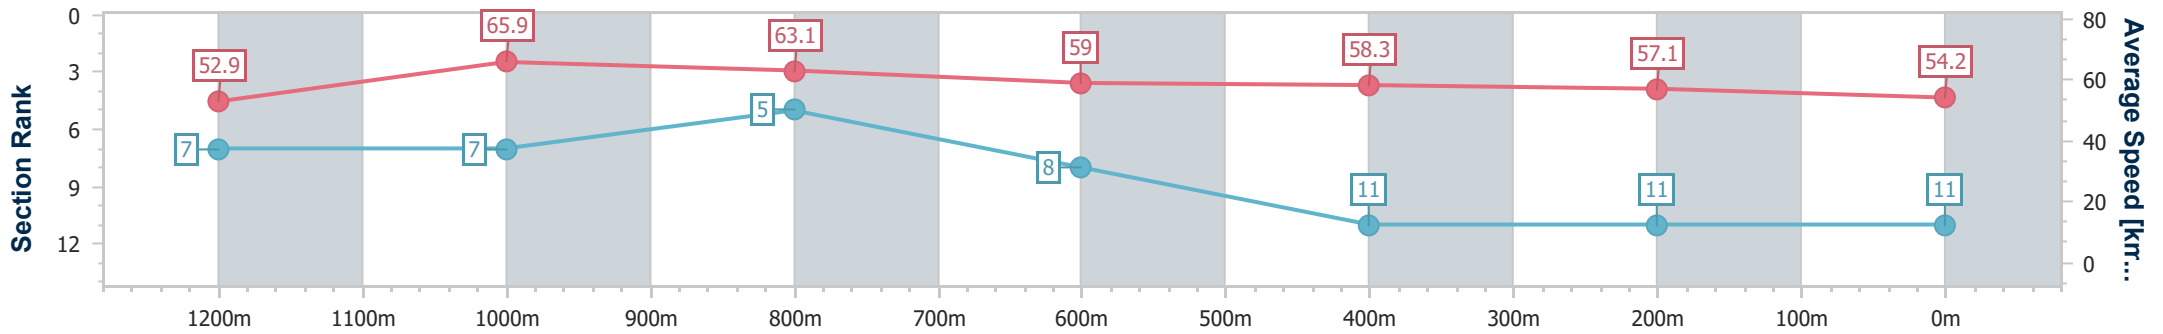

Sunshine Coast Poly Track QLD Professional

Race 3: LAKESIDE GLASS & ALUMINIUM Maiden Plate - 1400m

12 May 2024 - 13:55

Track Rating: Synthetic, Weather: Overcast, Rail Position: True

Section	Overall	1200m	1000m	800m	600m	400m	200m
Section Times	1:27.17 [11] (0:13.75)	1:13.42 [7] (0:11.15)	1:02.27 [7] (0:11.44)	0:50.83 [5] (0:12.48)	0:38.35 [8] (0:12.51)	0:25.84 [11] (0:12.61)	0:13.23 [11] (0:13.23)
Average Speed [km/h]	52.9	65.9	63.1	59.0	58.3	57.1	54.2
Top Speed [km/h]	67.4	66.9	64.6	59.8	59.5	58.1	56.9
Avg. Dist. to Rail [m]	11.6	7.3	5.4	3.3	2.0	2.1	0.6
Avg. Stride Freq. [Hz]	2.5	2.6	2.4	2.3	2.4	2.3	2.3
Avg. Stride Length [m]	5.9	7.2	7.2	7.0	6.9	6.8	6.6