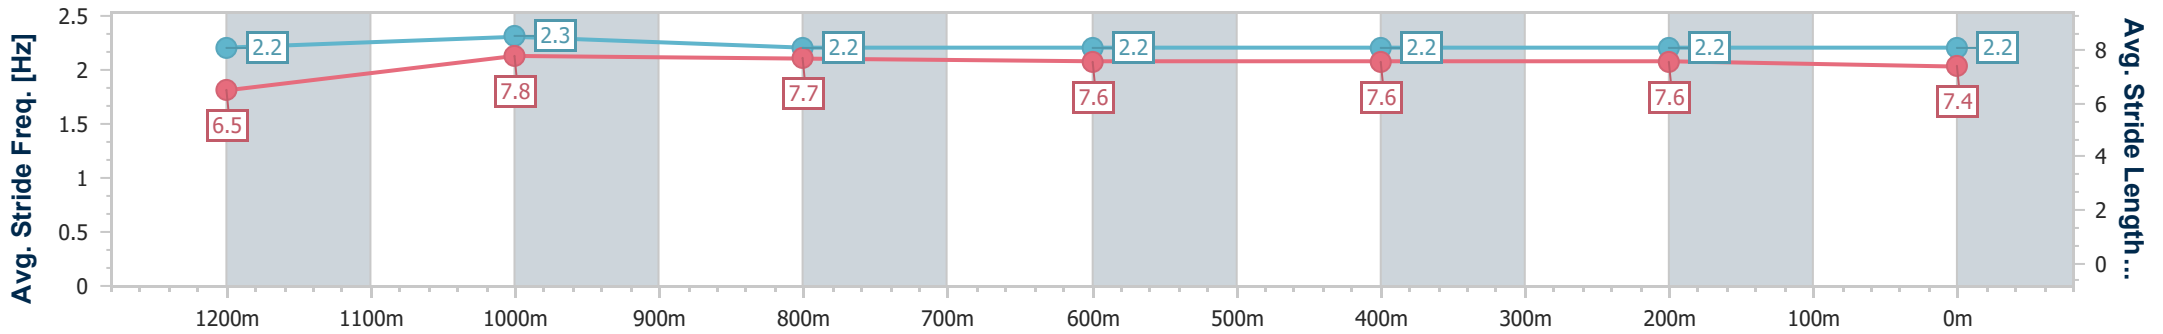

Sunshine Coast Poly Track QLD Professional

Race 3: LAKESIDE GLASS & ALUMINIUM Maiden Plate - 1400m

12 May 2024 - 13:55

Track Rating: Synthetic, Weather: Overcast, Rail Position: True

Section	Overall	1200m	1000m	800m	600m	400m	200m
Section Times	1:24.57 [5] (0:13.86)	1:10.71 [10] (0:11.08)	0:59.63 [9] (0:11.64)	0:47.99 [9] (0:12.07)	0:35.92 [6] (0:11.71)	0:24.21 [6] (0:11.79)	0:12.42 [5] (0:12.42)
Average Speed [km/h]	52.1	65.2	61.8	59.5	61.3	61.0	57.7
Top Speed [km/h]	66.5	66.0	64.3	60.9	62.0	62.3	59.4
Avg. Dist. to Rail [m]	5.4	0.9	1.0	0.8	0.8	1.4	3.2
Avg. Stride Freq. [Hz]	2.2	2.3	2.2	2.2	2.2	2.2	2.2
Avg. Stride Length [m]	6.5	7.8	7.7	7.6	7.6	7.6	7.4