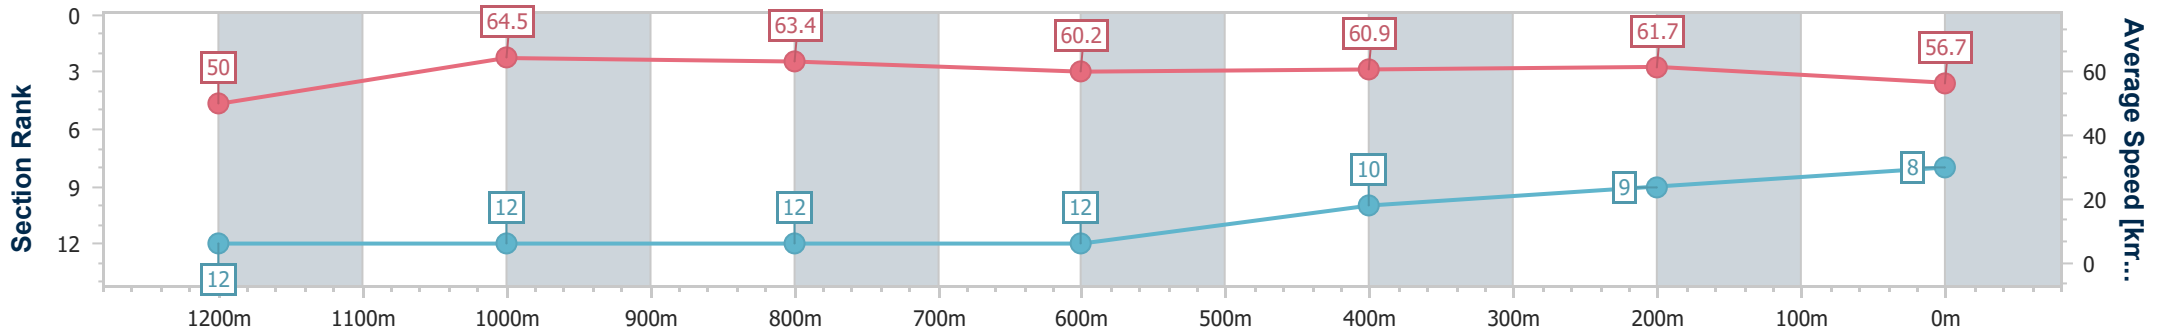

Sunshine Coast Poly Track QLD Professional

Race 3: LAKESIDE GLASS & ALUMINIUM Maiden Plate - 1400m

12 May 2024 - 13:55

Track Rating: Synthetic, Weather: Overcast, Rail Position: True

Section	Overall	1200m	1000m	800m	600m	400m	200m
Section Times	1:25.34 [8] (0:14.43)	1:10.91 [12] (0:11.20)	0:59.71 [12] (0:11.38)	0:48.33 [12] (0:12.13)	0:36.20 [12] (0:11.88)	0:24.32 [10] (0:11.67)	0:12.65 [9] (0:12.65)
Average Speed [km/h]	50.0	64.5	63.4	60.2	60.9	61.7	56.7
Top Speed [km/h]	64.5	65.2	65.2	61.5	62.2	63.3	59.1
Avg. Dist. to Rail [m]	5.9	1.6	1.7	2.0	1.0	0.3	0.5
Avg. Stride Freq. [Hz]	2.2	2.3	2.3	2.3	2.3	2.3	2.2
Avg. Stride Length [m]	6.4	7.7	7.7	7.4	7.3	7.3	7.1