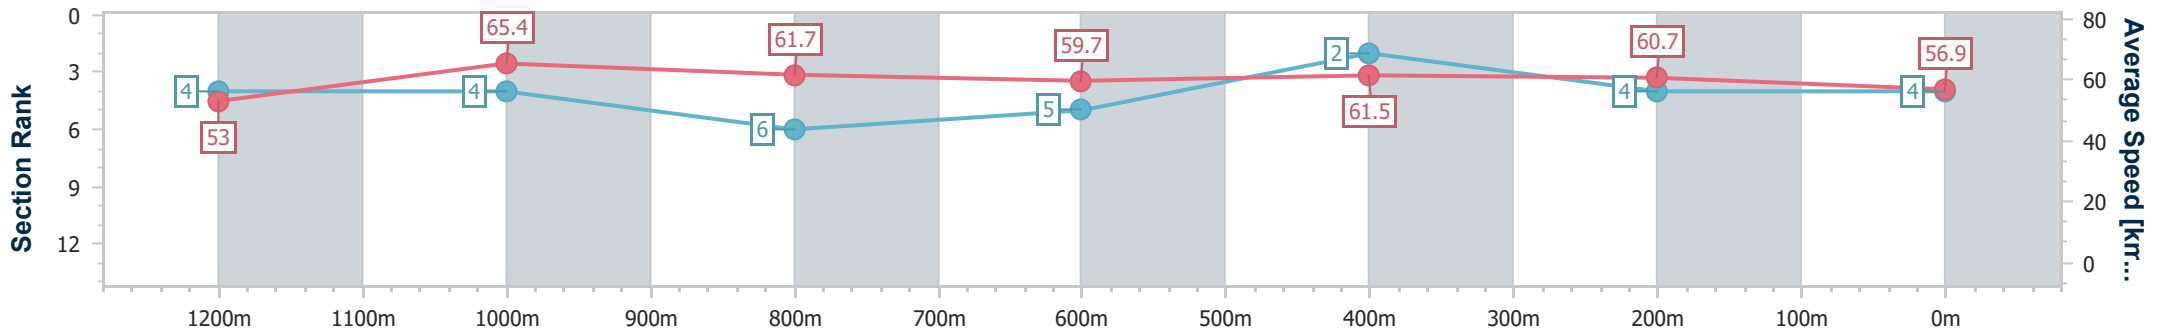

Sunshine Coast Poly Track QLD Professional

Race 3: LAKESIDE GLASS & ALUMINIUM Maiden Plate - 1400m

12 May 2024 - 13:55

Track Rating: Synthetic, Weather: Overcast, Rail Position: True

Section	Overall	1200m	1000m	800m	600m	400m	200m
Section Times	1:24.52 [4] (0:13.65)	1:10.87 [4] (0:11.04)	0:59.83 [4] (0:11.69)	0:48.14 [6] (0:12.05)	0:36.09 [5] (0:11.64)	0:24.45 [2] (0:11.87)	0:12.58 [4] (0:12.58)
Average Speed [km/h]	53.0	65.4	61.7	59.7	61.5	60.7	56.9
Top Speed [km/h]	67.9	67.6	64.8	61.6	62.7	62.2	59.3
Avg. Dist. to Rail [m]	5.3	2.0	2.1	0.8	0.8	1.1	2.2
Avg. Stride Freq. [Hz]	2.4	2.4	2.3	2.3	2.4	2.4	2.3
Avg. Stride Length [m]	6.2	7.5	7.5	7.3	7.3	7.1	6.9