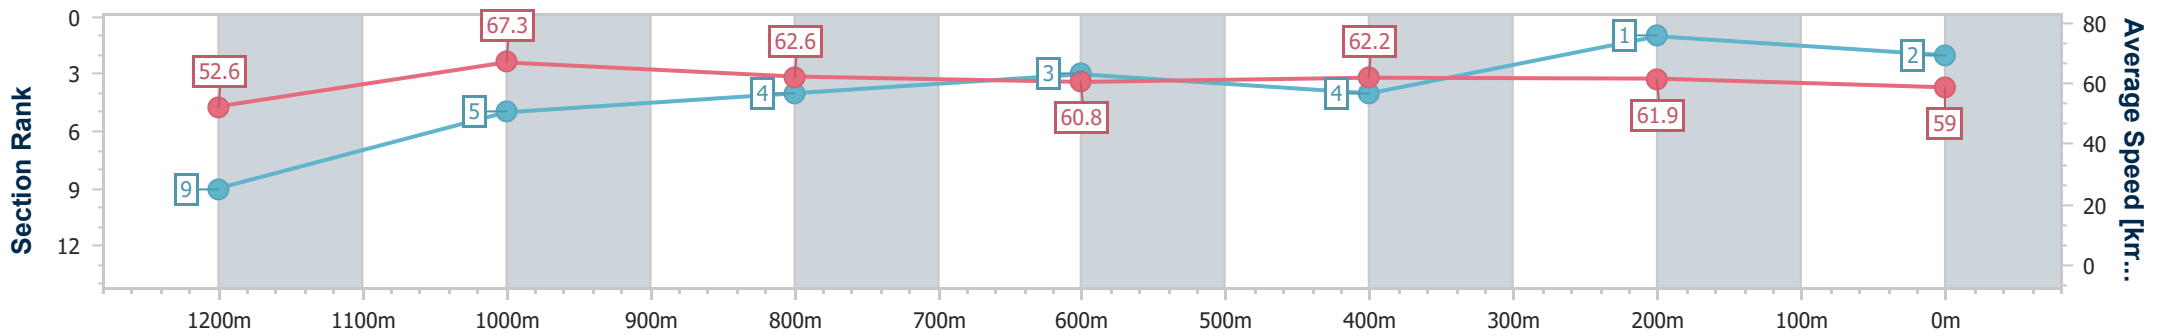

Sunshine Coast Poly Track QLD Professional

Race 3: LAKESIDE GLASS & ALUMINIUM Maiden Plate - 1400m

12 May 2024 - 13:55

Track Rating: Synthetic, Weather: Overcast, Rail Position: True

Section	Overall	1200m	1000m	800m	600m	400m	200m
Section Times	1:23.90 [2] (0:13.81)	1:10.09 [9] (0:10.90)	0:59.19 [5] (0:11.52)	0:47.67 [4] (0:12.08)	0:35.59 [3] (0:11.81)	0:23.78 [4] (0:11.64)	0:12.14 [1] (0:12.14)
Average Speed [km/h]	52.6	67.3	62.6	60.8	62.2	61.9	59.0
Top Speed [km/h]	67.3	68.6	64.7	62.1	62.9	62.6	60.5
Avg. Dist. to Rail [m]	10.7	5.6	3.9	3.1	2.8	4.1	2.9
Avg. Stride Freq. [Hz]	2.2	2.4	2.3	2.2	2.3	2.3	2.2
Avg. Stride Length [m]	6.6	7.9	7.5	7.5	7.6	7.6	7.3