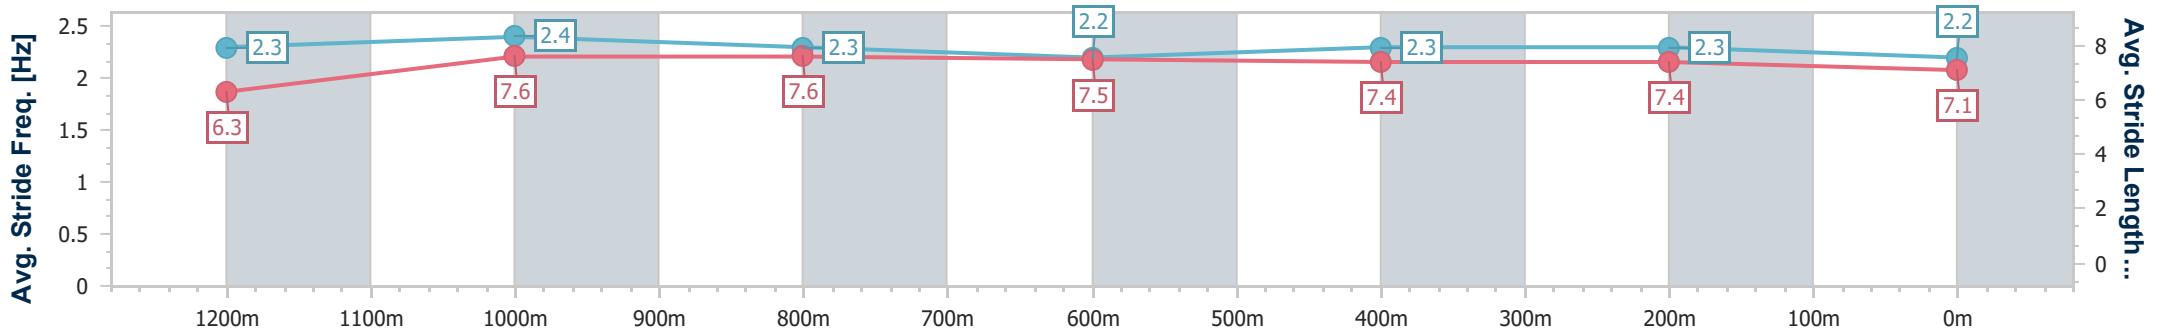

- [ ] Ranking at each section and finish
- .-.- No data available at this section
- NA No data available

Horse/Jockey Name	Panther Power
Final Rank	10
Fastest Section Time (Section)	0:11.17 (1200m)
Top Speed [km/h] (Section)	66.8 (1200m)
Race State	Finished

Sunshine Coast Poly Track QLD Professional

Race 3: LAKESIDE GLASS & ALUMINIUM Maiden Plate - 1400m

12 May 2024 - 13:55

Track Rating: Synthetic, Weather: Overcast, Rail Position: True

Section	Overall	1200m	1000m	800m	600m	400m	200m
Section Times	1:25.59 [10] (0:13.74)	1:11.85 [6] (0:11.17)	1:00.68 [8] (0:11.65)	0:49.03 [8] (0:12.31)	0:36.72 [9] (0:12.11)	0:24.61 [9] (0:11.99)	0:12.62 [10] (0:12.62)
Average Speed [km/h]	52.7	65.2	61.9	59.9	60.3	60.1	56.8
Top Speed [km/h]	65.0	66.8	63.5	61.6	60.8	61.5	57.8
Avg. Dist. to Rail [m]	7.3	4.2	4.3	3.2	2.3	3.4	2.2
Avg. Stride Freq. [Hz]	2.3	2.4	2.3	2.2	2.3	2.3	2.2
Avg. Stride Length [m]	6.3	7.6	7.6	7.5	7.4	7.4	7.1