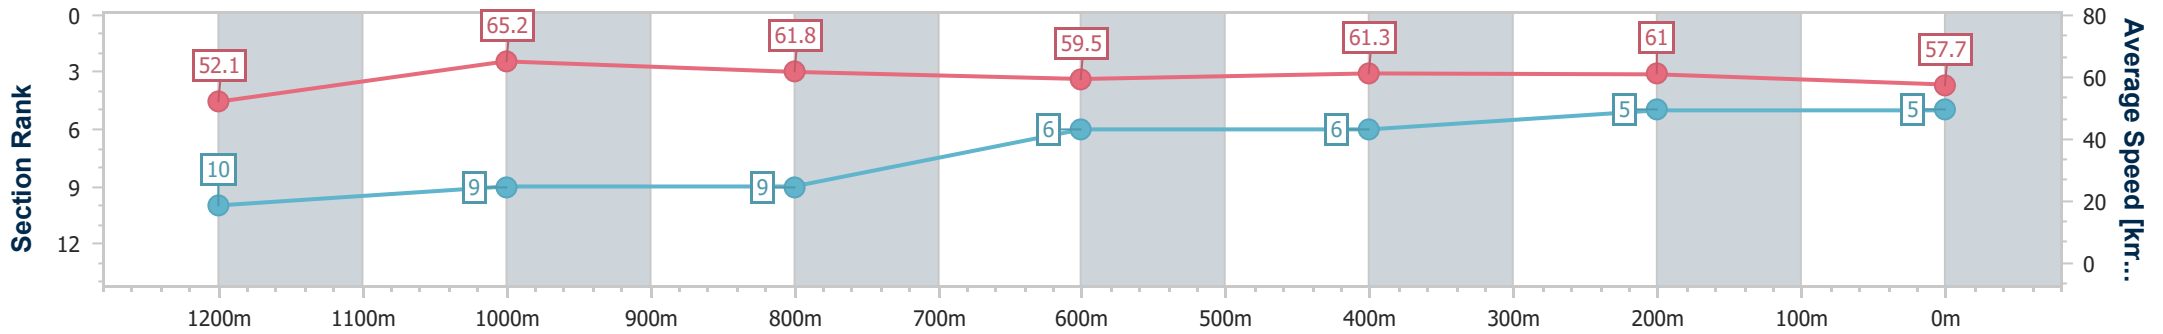

Sunshine Coast Poly Track QLD Professional

Race 3: LAKESIDE GLASS & ALUMINIUM Maiden Plate - 1400m

12 May 2024 - 13:55

Track Rating: Synthetic, Weather: Overcast, Rail Position: True

Section	Overall	1200m	1000m	800m	600m	400m	200m
Section Times	1:24.57 [5] (0:13.86)	1:10.71 [10] (0:11.08)	0:59.63 [9] (0:11.64)	0:47.99 [9] (0:12.07)	0:35.92 [6] (0:11.71)	0:24.21 [6] (0:11.79)	0:12.42 [5] (0:12.42)
Average Speed [km/h]	52.1	65.2	61.8	59.5	61.3	61.0	57.7
Top Speed [km/h]	66.5	66.0	64.3	60.9	62.0	62.3	59.4
Avg. Dist. to Rail [m]	5.4	0.9	1.0	0.8	0.8	1.4	3.2
Avg. Stride Freq. [Hz]	2.2	2.3	2.2	2.2	2.2	2.2	2.2
Avg. Stride Length [m]	6.5	7.8	7.7	7.6	7.6	7.6	7.4