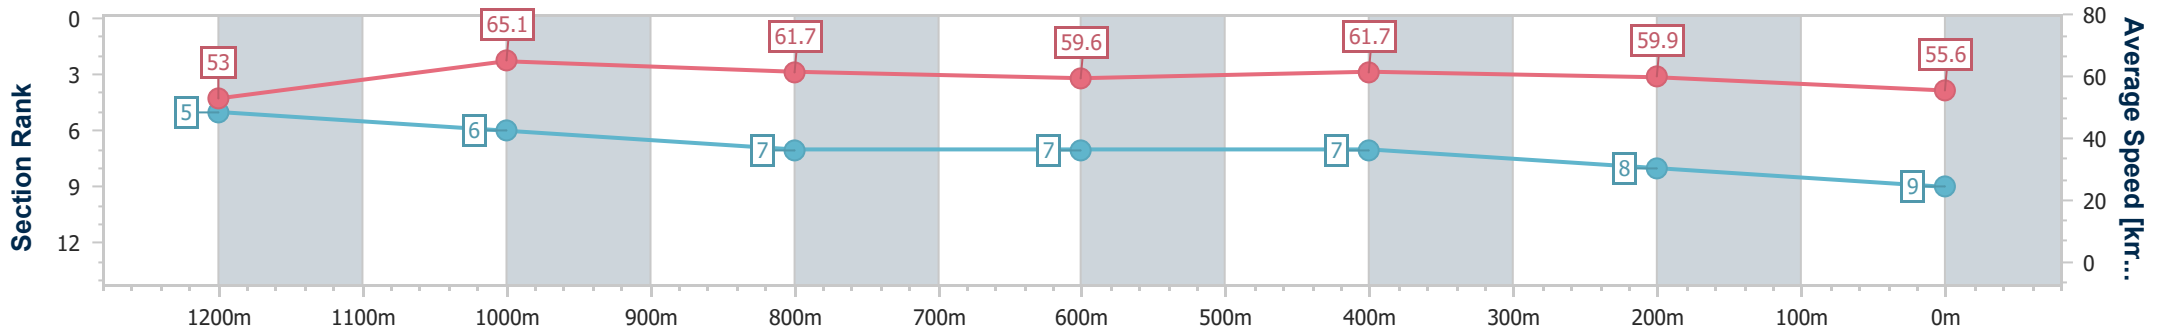

Sunshine Coast Poly Track QLD Professional

Race 3: LAKESIDE GLASS & ALUMINIUM Maiden Plate - 1400m

12 May 2024 - 13:55

Track Rating: Synthetic, Weather: Overcast, Rail Position: True

Section	Overall	1200m	1000m	800m	600m	400m	200m
Section Times	1:25.35 [9] (0:13.66)	1:11.69 [5] (0:11.16)	1:00.53 [6] (0:11.68)	0:48.85 [7] (0:12.18)	0:36.67 [7] (0:11.75)	0:24.92 [7] (0:12.04)	0:12.88 [8] (0:12.88)
Average Speed [km/h]	53.0	65.1	61.7	59.6	61.7	59.9	55.6
Top Speed [km/h]	65.0	66.2	64.4	61.7	62.3	61.3	57.4
Avg. Dist. to Rail [m]	6.9	3.0	2.3	0.9	1.0	3.9	3.3
Avg. Stride Freq. [Hz]	2.3	2.4	2.3	2.2	2.3	2.3	2.2
Avg. Stride Length [m]	6.3	7.7	7.5	7.4	7.5	7.4	7.1

- [ ] Ranking at each section and finish
- .-.- No data available at this section
- NA No data available

Horse/Jockey Name	Panther Power
Final Rank	10
Fastest Section Time (Section)	0:11.17 (1200m)
Top Speed [km/h] (Section)	66.8 (1200m)
Race State	Finished