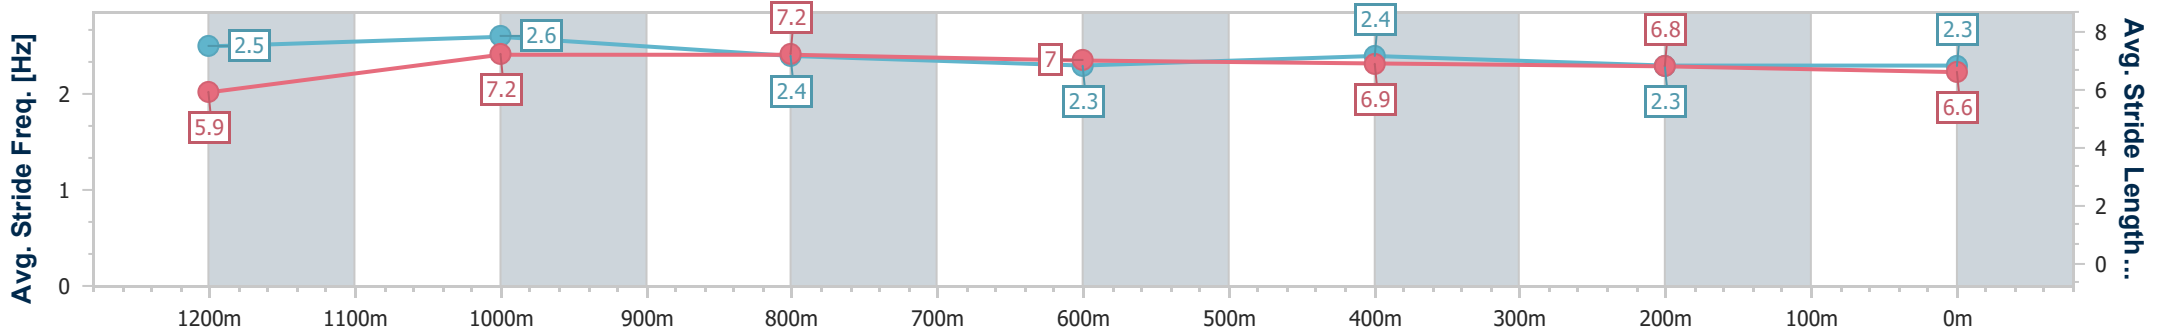

Sunshine Coast Poly Track QLD Professional

Race 3: LAKESIDE GLASS & ALUMINIUM Maiden Plate - 1400m

12 May 2024 - 13:55

Track Rating: Synthetic, Weather: Overcast, Rail Position: True

Section	Overall	1200m	1000m	800m	600m	400m	200m
Section Times	1:27.17 [11] (0:13.75)	1:13.42 [7] (0:11.15)	1:02.27 [7] (0:11.44)	0:50.83 [5] (0:12.48)	0:38.35 [8] (0:12.51)	0:25.84 [11] (0:12.61)	0:13.23 [11] (0:13.23)
Average Speed [km/h]	52.9	65.9	63.1	59.0	58.3	57.1	54.2
Top Speed [km/h]	67.4	66.9	64.6	59.8	59.5	58.1	56.9
Avg. Dist. to Rail [m]	11.6	7.3	5.4	3.3	2.0	2.1	0.6
Avg. Stride Freq. [Hz]	2.5	2.6	2.4	2.3	2.4	2.3	2.3
Avg. Stride Length [m]	5.9	7.2	7.2	7.0	6.9	6.8	6.6