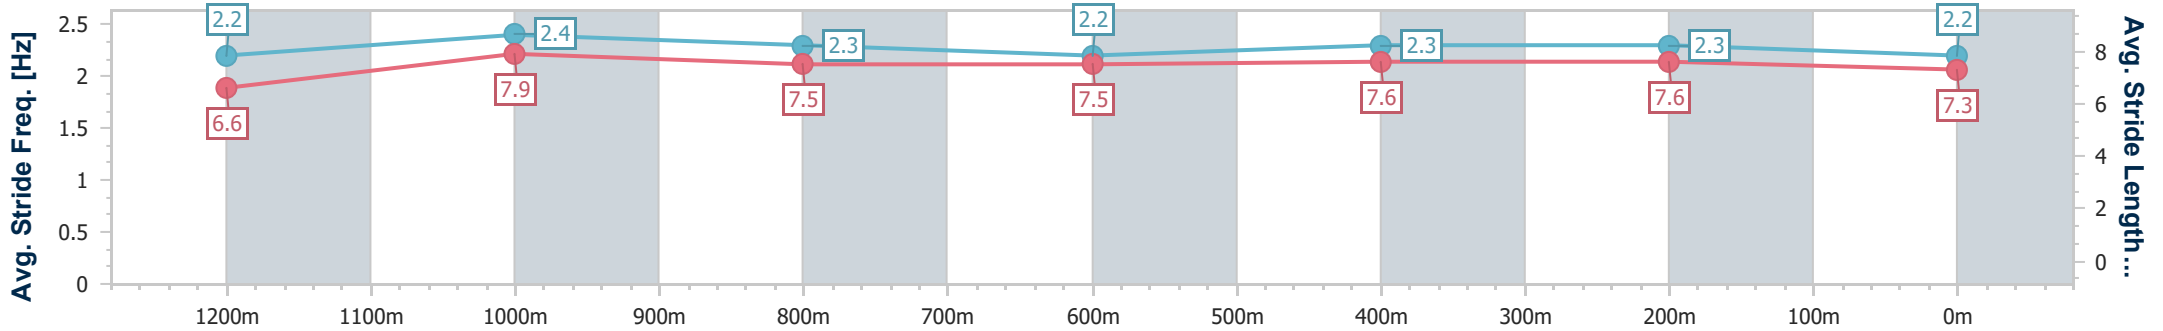

Sunshine Coast Poly Track QLD Professional

Race 3: LAKESIDE GLASS & ALUMINIUM Maiden Plate - 1400m

12 May 2024 - 13:55

Track Rating: Synthetic, Weather: Overcast, Rail Position: True

Section	Overall	1200m	1000m	800m	600m	400m	200m
Section Times	1:23.90 [2] (0:13.81)	1:10.09 [9] (0:10.90)	0:59.19 [5] (0:11.52)	0:47.67 [4] (0:12.08)	0:35.59 [3] (0:11.81)	0:23.78 [4] (0:11.64)	0:12.14 [1] (0:12.14)
Average Speed [km/h]	52.6	67.3	62.6	60.8	62.2	61.9	59.0
Top Speed [km/h]	67.3	68.6	64.7	62.1	62.9	62.6	60.5
Avg. Dist. to Rail [m]	10.7	5.6	3.9	3.1	2.8	4.1	2.9
Avg. Stride Freq. [Hz]	2.2	2.4	2.3	2.2	2.3	2.3	2.2
Avg. Stride Length [m]	6.6	7.9	7.5	7.5	7.6	7.6	7.3