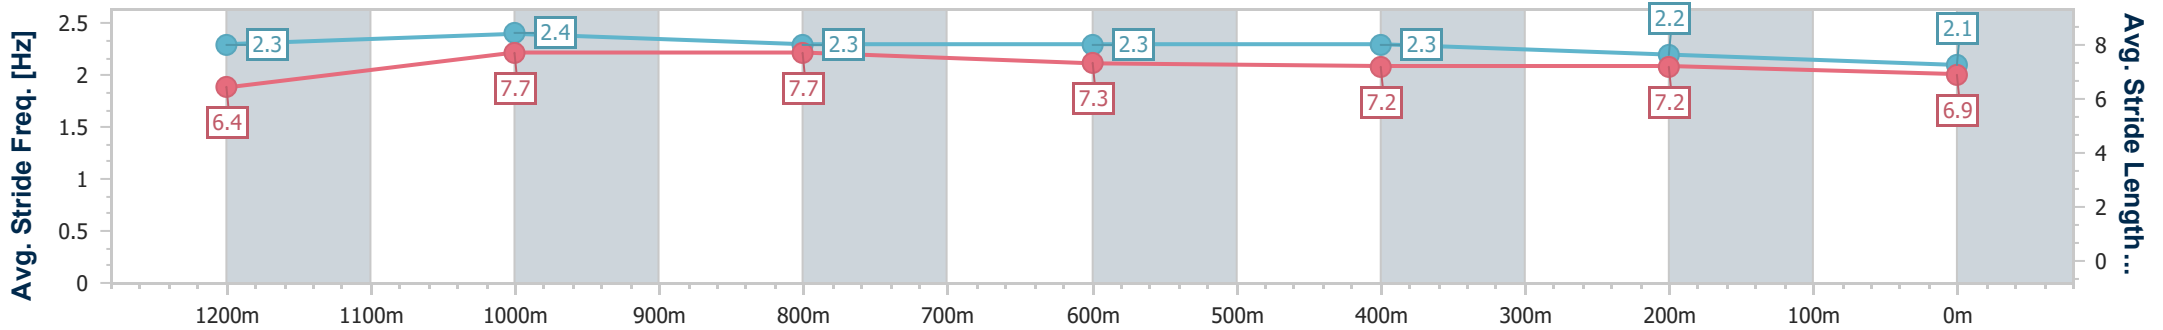

Sunshine Coast Poly Track QLD Professional

Race 3: LAKESIDE GLASS & ALUMINIUM Maiden Plate - 1400m

12 May 2024 - 13:55

Track Rating: Synthetic, Weather: Overcast, Rail Position: True

Section	Overall	1200m	1000m	800m	600m	400m	200m
Section Times	1:27.73 [12] (0:13.78)	1:13.95 [8] (0:11.23)	1:02.72 [10] (0:11.60)	0:51.12 [10] (0:12.45)	0:38.67 [11] (0:12.59)	0:26.08 [12] (0:12.45)	0:13.63 [12] (0:13.63)
Average Speed [km/h]	52.7	65.2	62.2	59.5	59.1	57.8	52.5
Top Speed [km/h]	65.7	66.7	65.0	61.6	60.4	58.8	56.4
Avg. Dist. to Rail [m]	9.1	5.6	4.6	4.7	4.5	5.5	5.0
Avg. Stride Freq. [Hz]	2.3	2.4	2.3	2.3	2.3	2.2	2.1
Avg. Stride Length [m]	6.4	7.7	7.7	7.3	7.2	7.2	6.9

- [ ] Ranking at each section and finish
- .-.- No data available at this section
- NA No data available