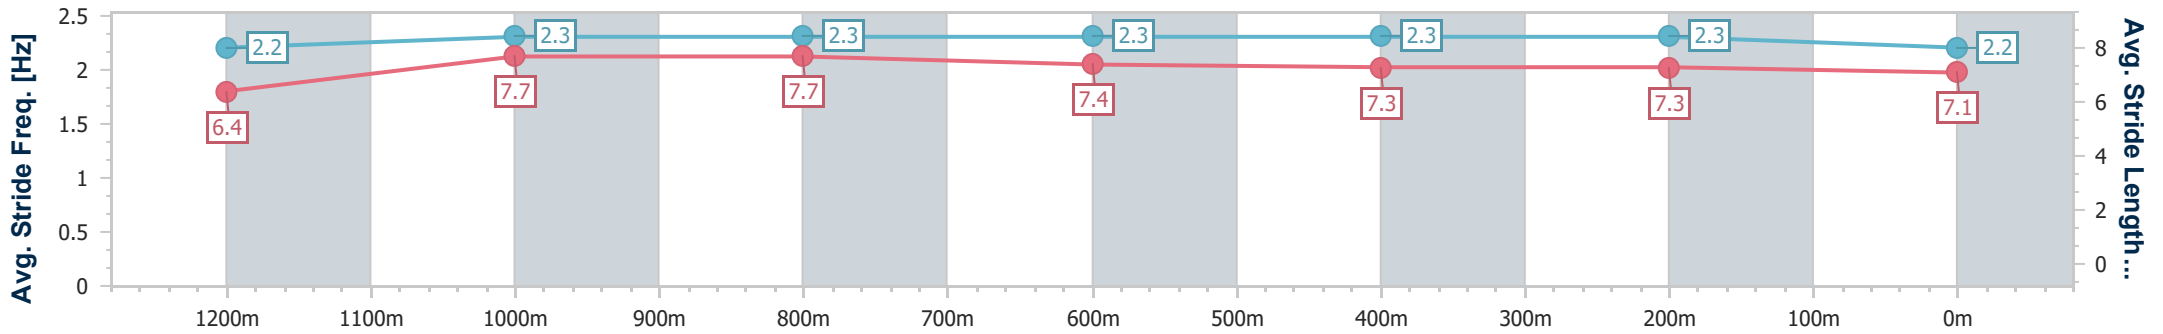

Sunshine Coast Poly Track QLD Professional

Race 3: LAKESIDE GLASS & ALUMINIUM Maiden Plate - 1400m

12 May 2024 - 13:55

Track Rating: Synthetic, Weather: Overcast, Rail Position: True

Section	Overall	1200m	1000m	800m	600m	400m	200m
Section Times	1:25.34 [8] (0:14.43)	1:10.91 [12] (0:11.20)	0:59.71 [12] (0:11.38)	0:48.33 [12] (0:12.13)	0:36.20 [12] (0:11.88)	0:24.32 [10] (0:11.67)	0:12.65 [9] (0:12.65)
Average Speed [km/h]	50.0	64.5	63.4	60.2	60.9	61.7	56.7
Top Speed [km/h]	64.5	65.2	65.2	61.5	62.2	63.3	59.1
Avg. Dist. to Rail [m]	5.9	1.6	1.7	2.0	1.0	0.3	0.5
Avg. Stride Freq. [Hz]	2.2	2.3	2.3	2.3	2.3	2.3	2.2
Avg. Stride Length [m]	6.4	7.7	7.7	7.4	7.3	7.3	7.1