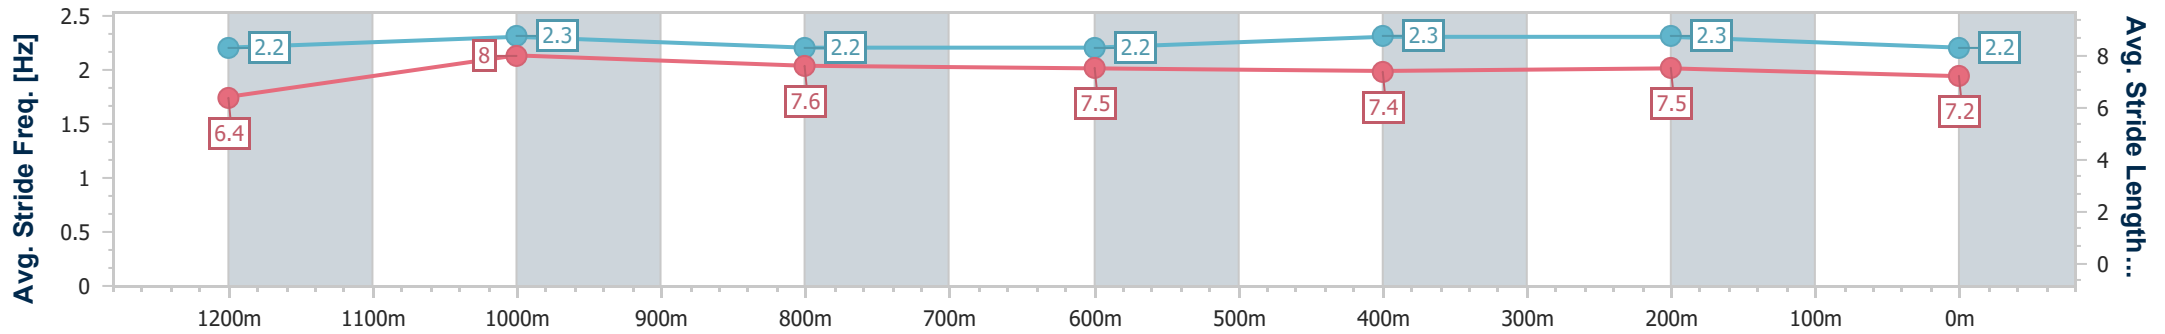

Sunshine Coast Poly Track QLD Professional

Race 3: LAKESIDE GLASS & ALUMINIUM Maiden Plate - 1400m

12 May 2024 - 13:55

Track Rating: Synthetic, Weather: Overcast, Rail Position: True

Section	Overall	1200m	1000m	800m	600m	400m	200m
Section Times	1:24.39 [3] (0:14.06)	1:10.33 [11] (0:11.08)	0:59.25 [11] (0:11.59)	0:47.66 [11] (0:12.24)	0:35.42 [10] (0:11.69)	0:23.73 [8] (0:11.60)	0:12.13 [7] (0:12.13)
Average Speed [km/h]	51.5	65.5	62.2	59.6	62.3	62.1	59.0
Top Speed [km/h]	66.0	65.9	64.9	62.3	62.8	62.4	61.3
Avg. Dist. to Rail [m]	8.5	2.8	2.2	2.1	1.5	6.3	6.2
Avg. Stride Freq. [Hz]	2.2	2.3	2.2	2.2	2.3	2.3	2.2
Avg. Stride Length [m]	6.4	8.0	7.6	7.5	7.4	7.5	7.2