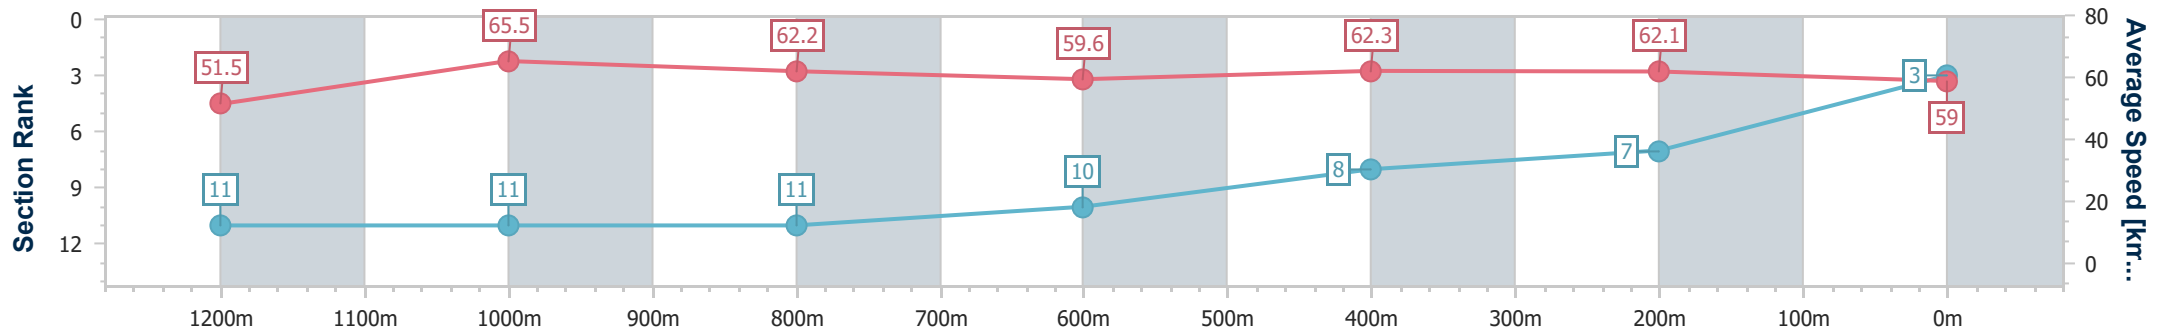

Sunshine Coast Poly Track QLD Professional

Race 3: LAKESIDE GLASS & ALUMINIUM Maiden Plate - 1400m

12 May 2024 - 13:55

Track Rating: Synthetic, Weather: Overcast, Rail Position: True

Section	Overall	1200m	1000m	800m	600m	400m	200m
Section Times	1:24.39 [3] (0:14.06)	1:10.33 [11] (0:11.08)	0:59.25 [11] (0:11.59)	0:47.66 [11] (0:12.24)	0:35.42 [10] (0:11.69)	0:23.73 [8] (0:11.60)	0:12.13 [7] (0:12.13)
Average Speed [km/h]	51.5	65.5	62.2	59.6	62.3	62.1	59.0
Top Speed [km/h]	66.0	65.9	64.9	62.3	62.8	62.4	61.3
Avg. Dist. to Rail [m]	8.5	2.8	2.2	2.1	1.5	6.3	6.2
Avg. Stride Freq. [Hz]	2.2	2.3	2.2	2.2	2.3	2.3	2.2
Avg. Stride Length [m]	6.4	8.0	7.6	7.5	7.4	7.5	7.2