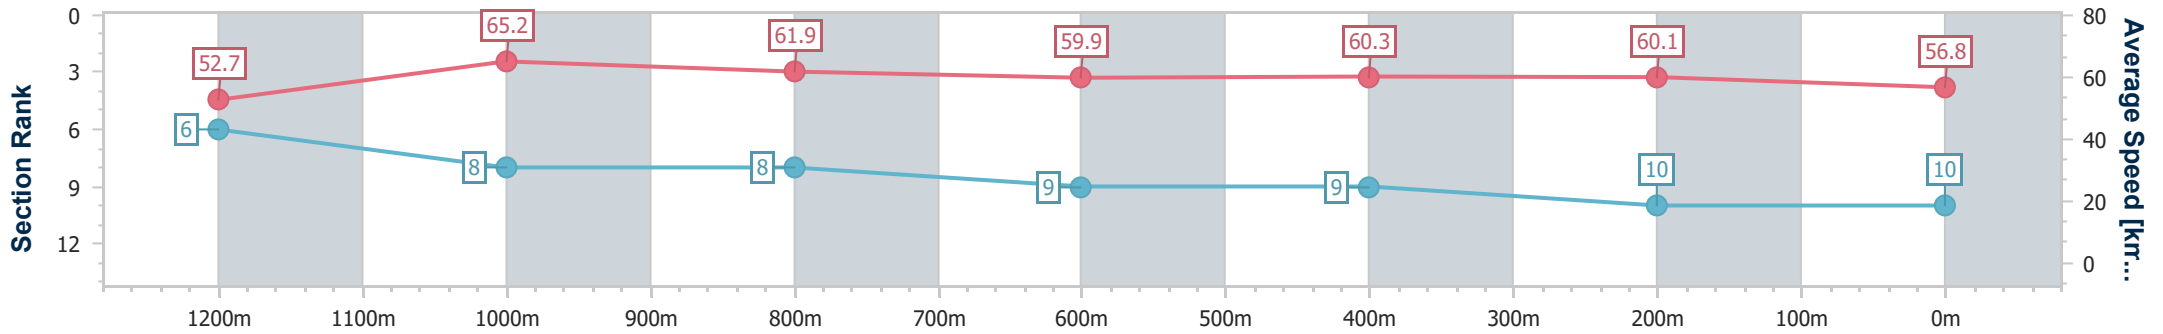

- [ ] Ranking at each section and finish
- .-.- No data available at this section
- NA No data available

Horse/Jockey Name	Panther Power
Final Rank	10
Fastest Section Time (Section)	0:11.17 (1200m)
Top Speed [km/h] (Section)	66.8 (1200m)
Race State	Finished

Sunshine Coast Poly Track QLD Professional

Race 3: LAKESIDE GLASS & ALUMINIUM Maiden Plate - 1400m

12 May 2024 - 13:55

Track Rating: Synthetic, Weather: Overcast, Rail Position: True

Section	Overall	1200m	1000m	800m	600m	400m	200m
Section Times	1:25.59 [10] (0:13.74)	1:11.85 [6] (0:11.17)	1:00.68 [8] (0:11.65)	0:49.03 [8] (0:12.31)	0:36.72 [9] (0:12.11)	0:24.61 [9] (0:11.99)	0:12.62 [10] (0:12.62)
Average Speed [km/h]	52.7	65.2	61.9	59.9	60.3	60.1	56.8
Top Speed [km/h]	65.0	66.8	63.5	61.6	60.8	61.5	57.8
Avg. Dist. to Rail [m]	7.3	4.2	4.3	3.2	2.3	3.4	2.2
Avg. Stride Freq. [Hz]	2.3	2.4	2.3	2.2	2.3	2.3	2.2
Avg. Stride Length [m]	6.3	7.6	7.6	7.5	7.4	7.4	7.1