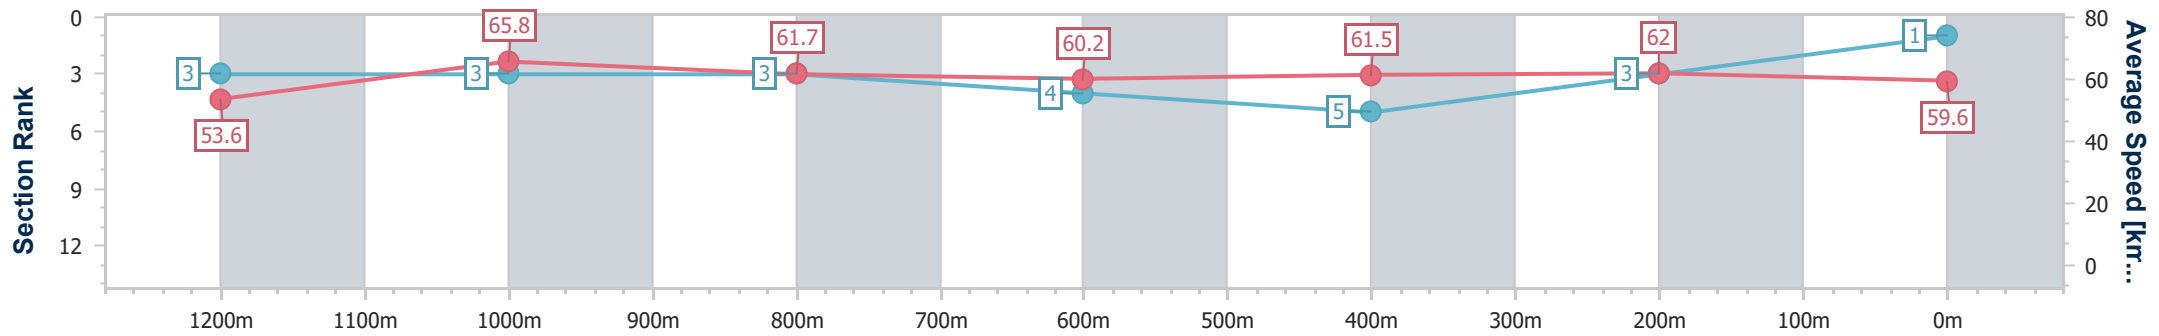

12 May 2024 - 13:55

Track Rating: Synthetic, Weather: Overcast, Rail Position: True

Section	Overall	1200m	1000m	800m	600m	400m	200m
Section Times	1:23.89 [1] (0:13.50)	1:10.39 [3] (0:11.03)	0:59.36 [3] (0:11.69)	0:47.67 [3] (0:12.17)	0:35.50 [4] (0:11.85)	0:23.65 [5] (0:11.63)	0:12.02 [3] (0:12.02)
Average Speed [km/h]	53.6	65.8	61.7	60.2	61.5	62.0	59.6
Top Speed [km/h]	66.3	66.7	64.4	62.0	62.6	63.6	61.9
Avg. Dist. to Rail [m]	4.8	3.0	3.0	2.3	2.0	4.9	3.9
Avg. Stride Freq. [Hz]	2.3	2.3	2.2	2.2	2.2	2.3	2.3
Avg. Stride Length [m]	6.4	7.8	7.7	7.6	7.7	7.4	7.3