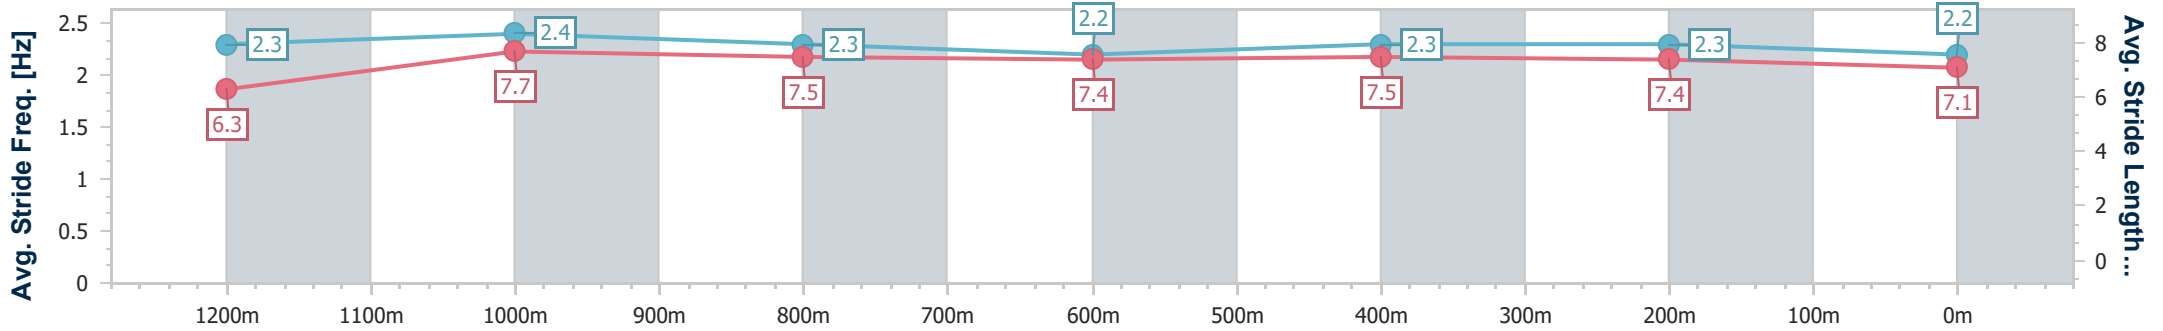

Sunshine Coast Poly Track QLD Professional

Race 3: LAKESIDE GLASS & ALUMINIUM Maiden Plate - 1400m

12 May 2024 - 13:55

Track Rating: Synthetic, Weather: Overcast, Rail Position: True

Section	Overall	1200m	1000m	800m	600m	400m	200m
Section Times	1:25.35 [9] (0:13.66)	1:11.69 [5] (0:11.16)	1:00.53 [6] (0:11.68)	0:48.85 [7] (0:12.18)	0:36.67 [7] (0:11.75)	0:24.92 [7] (0:12.04)	0:12.88 [8] (0:12.88)
Average Speed [km/h]	53.0	65.1	61.7	59.6	61.7	59.9	55.6
Top Speed [km/h]	65.0	66.2	64.4	61.7	62.3	61.3	57.4
Avg. Dist. to Rail [m]	6.9	3.0	2.3	0.9	1.0	3.9	3.3
Avg. Stride Freq. [Hz]	2.3	2.4	2.3	2.2	2.3	2.3	2.2
Avg. Stride Length [m]	6.3	7.7	7.5	7.4	7.5	7.4	7.1

- [ ] Ranking at each section and finish
- .-.- No data available at this section
- NA No data available

Horse/Jockey Name	Panther Power
Final Rank	10
Fastest Section Time (Section)	0:11.17 (1200m)
Top Speed [km/h] (Section)	66.8 (1200m)
Race State	Finished